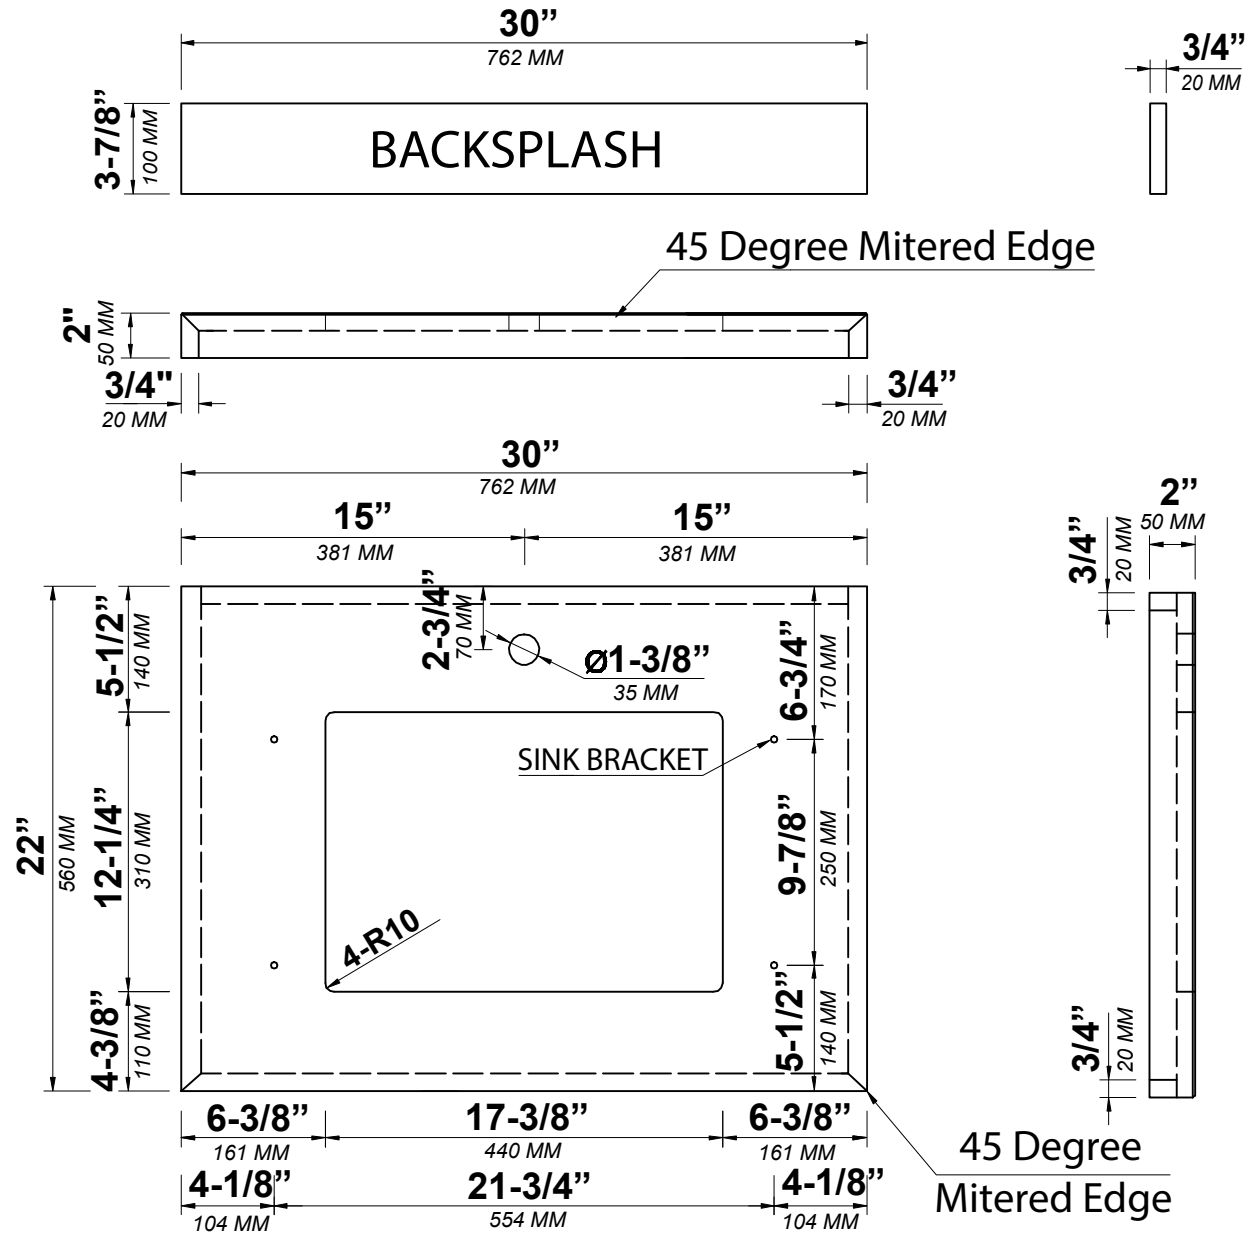

## SIDE VIEW

30 IN SINGLE SINK 2 IN STRAIGHT MITERED EDGE COUNTERTOP

# 30 IN SINGLE SINK 2 IN STRAIGHT MITERED EDGE COUNTERTOP

NOTE: The dimensions specified below pertain exclusively to **Straight Mitered Edge** countertops. For information regarding **Double Cove Edge** dimensions, please refer to the Double Cove Edge dimensions section.

# 30 IN SINGLE SINK 1.5 IN DOUBLE COVE EDGE COUNTERTOP

NOTE: The dimensions specified below pertain exclusively to **Double Cove Edge** countertops. For information regarding **Straight Mitered Edge** dimensions, please refer to the Straight Mitered Edge dimensions section.