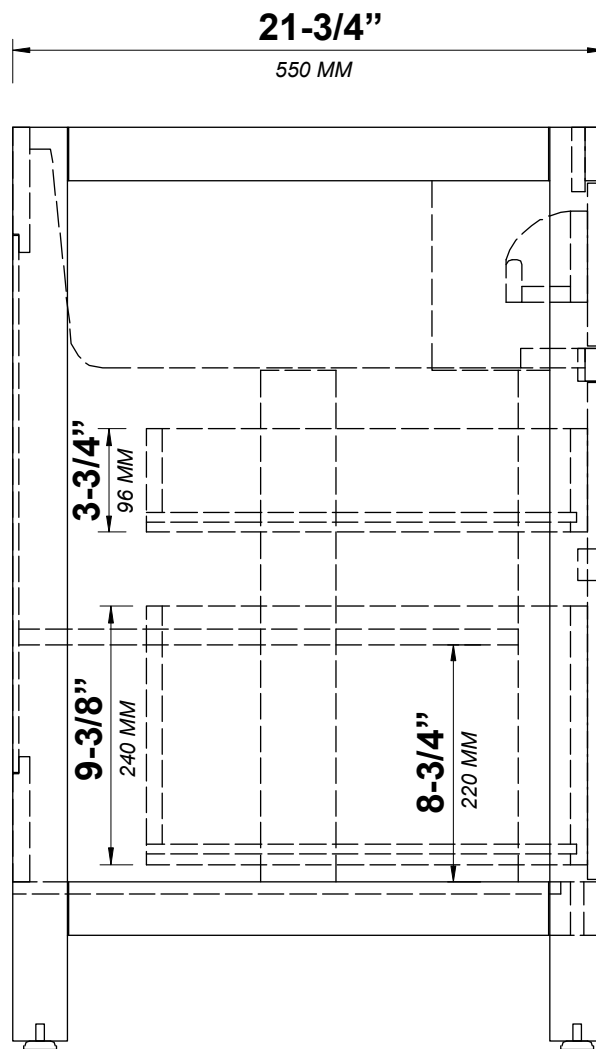

SONOMA 30 IN SINGLE SINK CABINET

SIDE VIEW