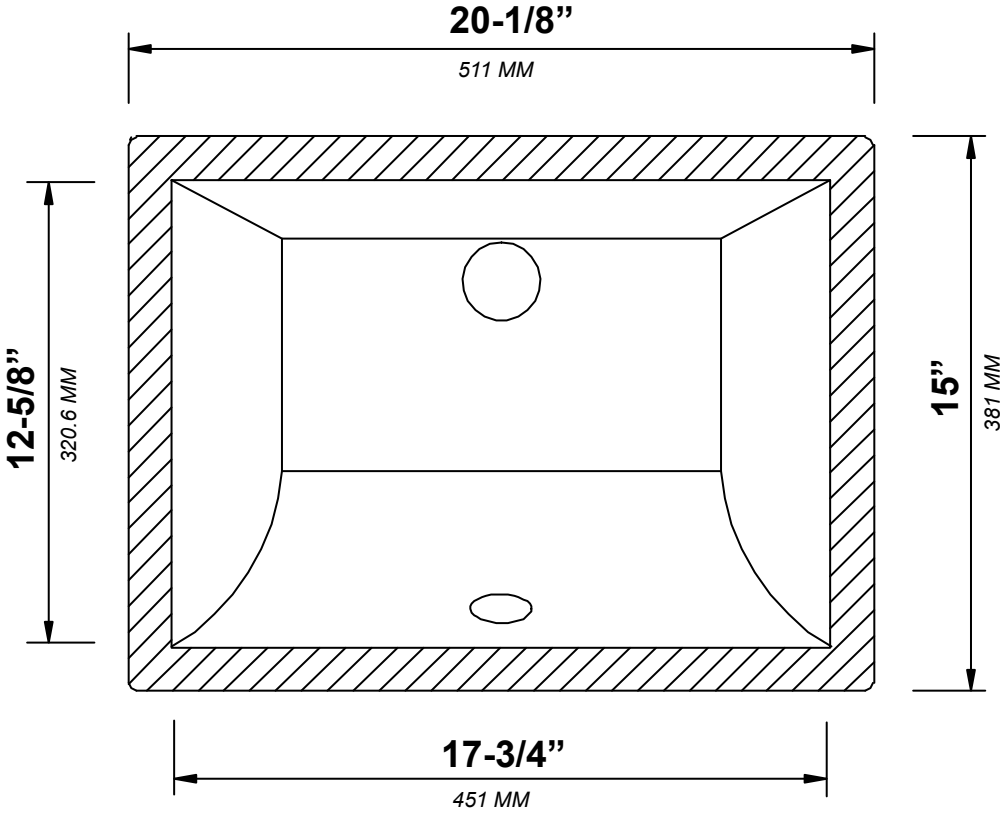

## SIDE VIEW

30 IN SINGLE SINK 2 IN STRAIGHT MITERED EDGE COUNTERTOP

# 30 IN SINGLE SINK 2 IN STRAIGHT MITERED EDGE COUNTERTOP

NOTE: The dimensions specified below pertain exclusively to **Straight Mitered Edge** countertops. For information regarding **Double Cove Edge** dimensions, please refer to the Double Cove Edge dimensions section.

# STANDARD RECTANGULAR UNDERMOUNT SINK

30 IN SINGLE SINK 1.5 IN DOUBLE COVE EDGE COUNTERTOP

# 30 IN SINGLE SINK 1.5 IN DOUBLE COVE EDGE COUNTERTOP

NOTE: The dimensions specified below pertain exclusively to **Double Cove Edge** countertops. For information regarding **Straight Mitered Edge** dimensions, please refer to the Straight Mitered Edge dimensions section.