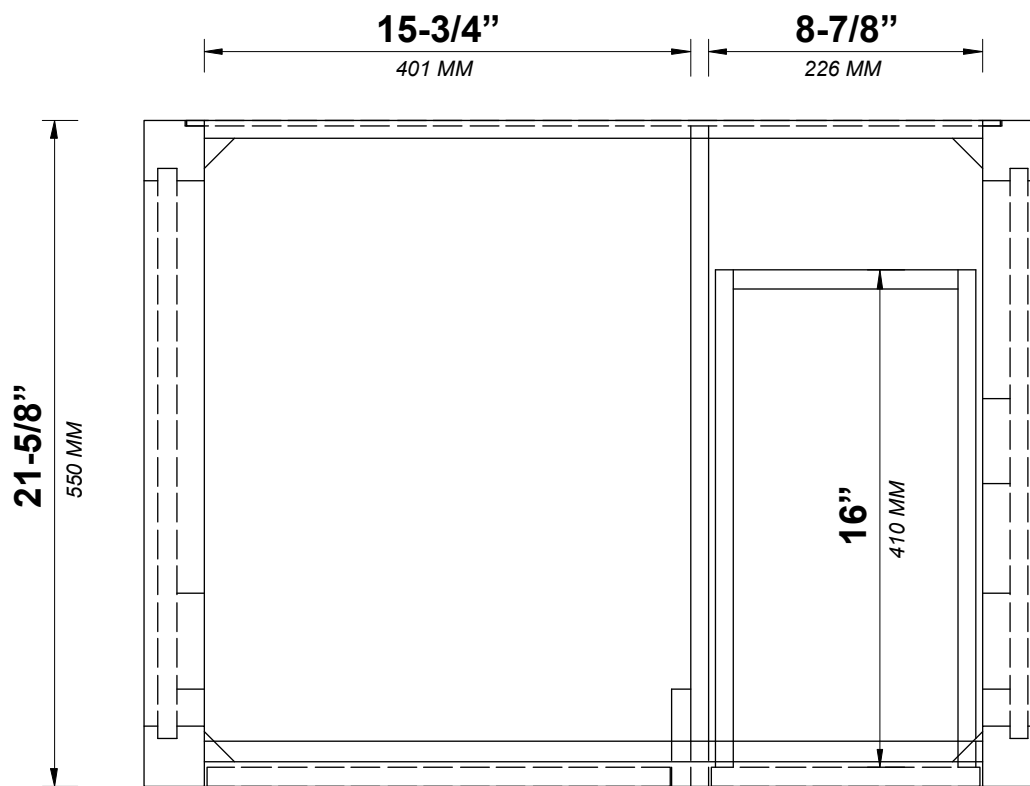

SONOMA 30 IN SINGLE SINK CABINET

TOP VIEW