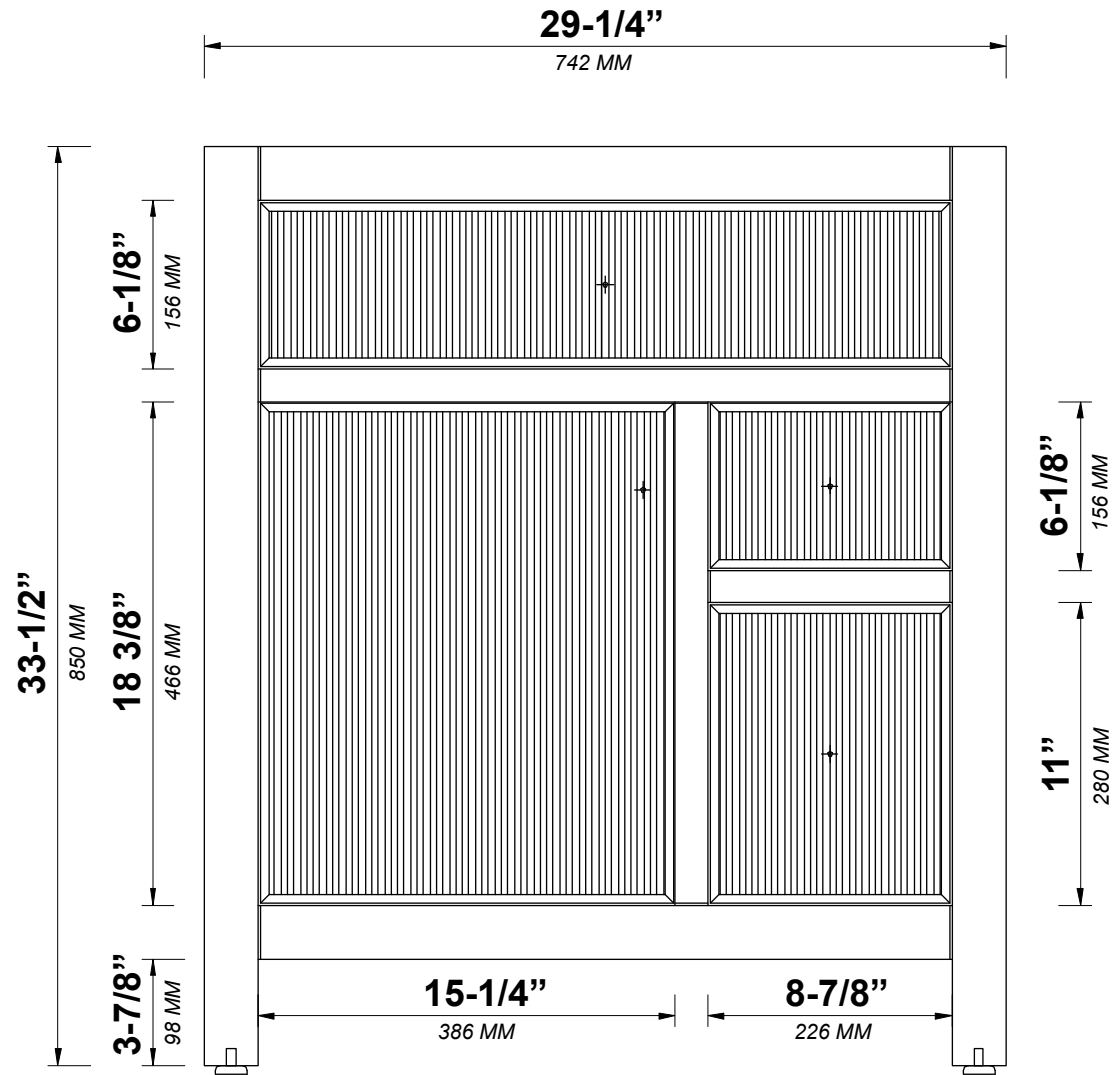

SONOMA 30 IN SINGLE SINK CABINET

FRONT VIEW