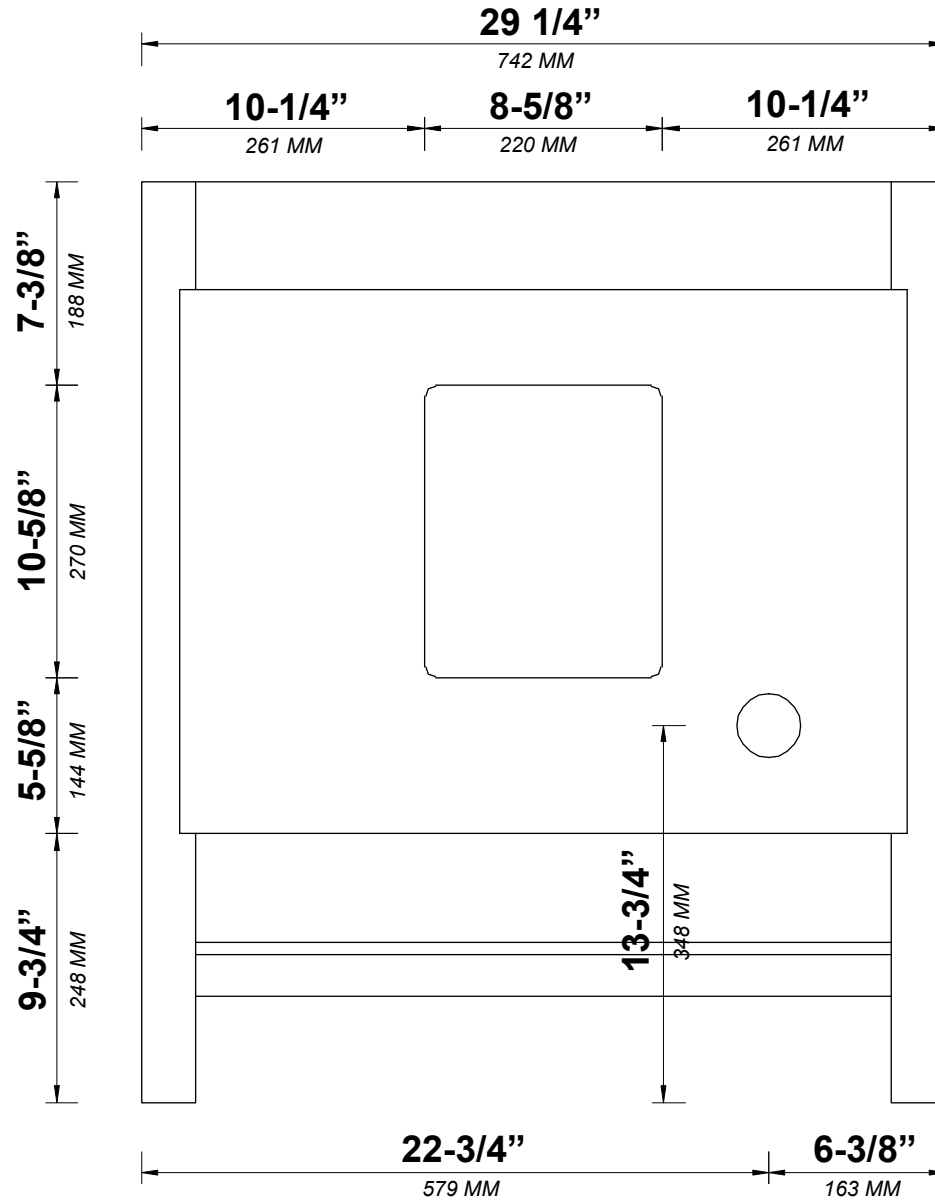

SONOMA 30 IN SINGLE SINK CABINET

BACK VIEW