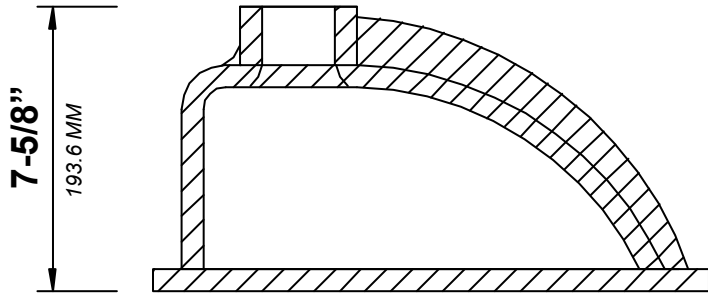

STANDARD RECTANGULAR UNDERMOUNT SINK