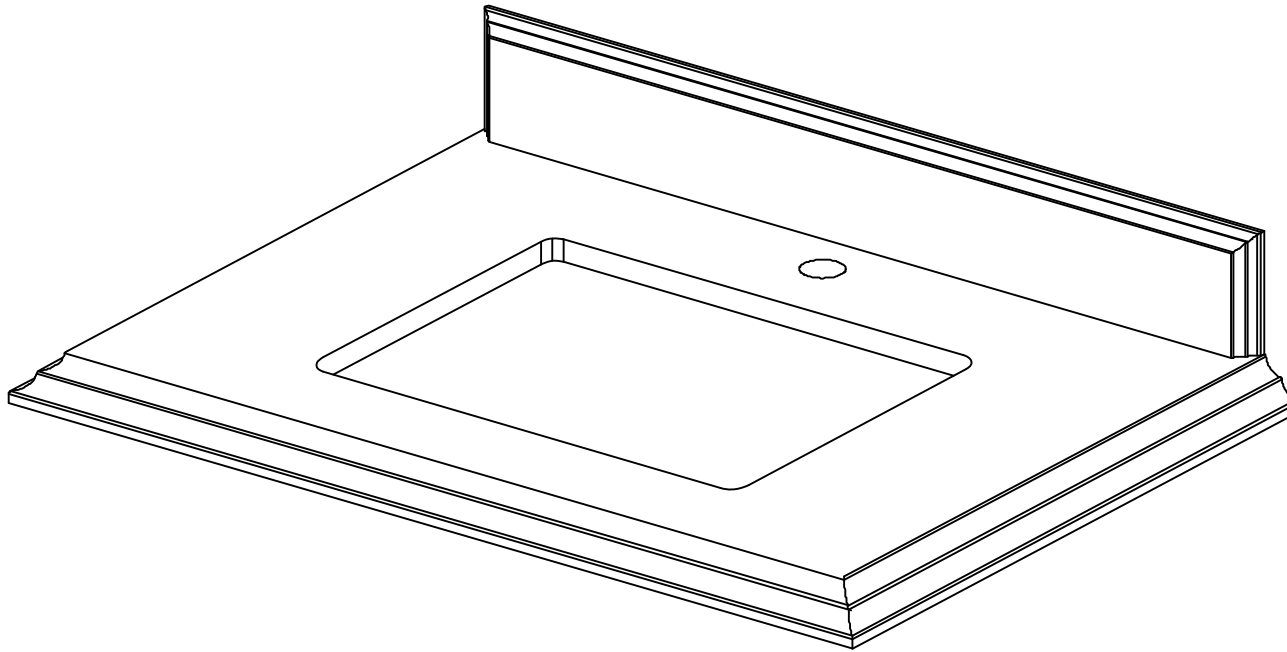

## SIDE VIEW

30 IN SINGLE SINK 2 IN STRAIGHT MITERED EDGE COUNTERTOP

# 30 IN SINGLE SINK 2 IN STRAIGHT MITERED EDGE COUNTERTOP

NOTE: The dimensions specified below pertain exclusively to **Straight Mitered Edge** countertops. For information regarding **Double Cove Edge** dimensions, please refer to the Double Cove Edge dimensions section.

# STANDARD RECTANGULAR UNDERMOUNT SINK

30 IN SINGLE SINK 1.5 IN DOUBLE COVE EDGE COUNTERTOP

# 30 IN SINGLE SINK 1.5 IN DOUBLE COVE EDGE COUNTERTOP

NOTE: The dimensions specified below pertain exclusively to **Double Cove Edge** countertops. For information regarding **Straight Mitered Edge** dimensions, please refer to the Straight Mitered Edge dimensions section.