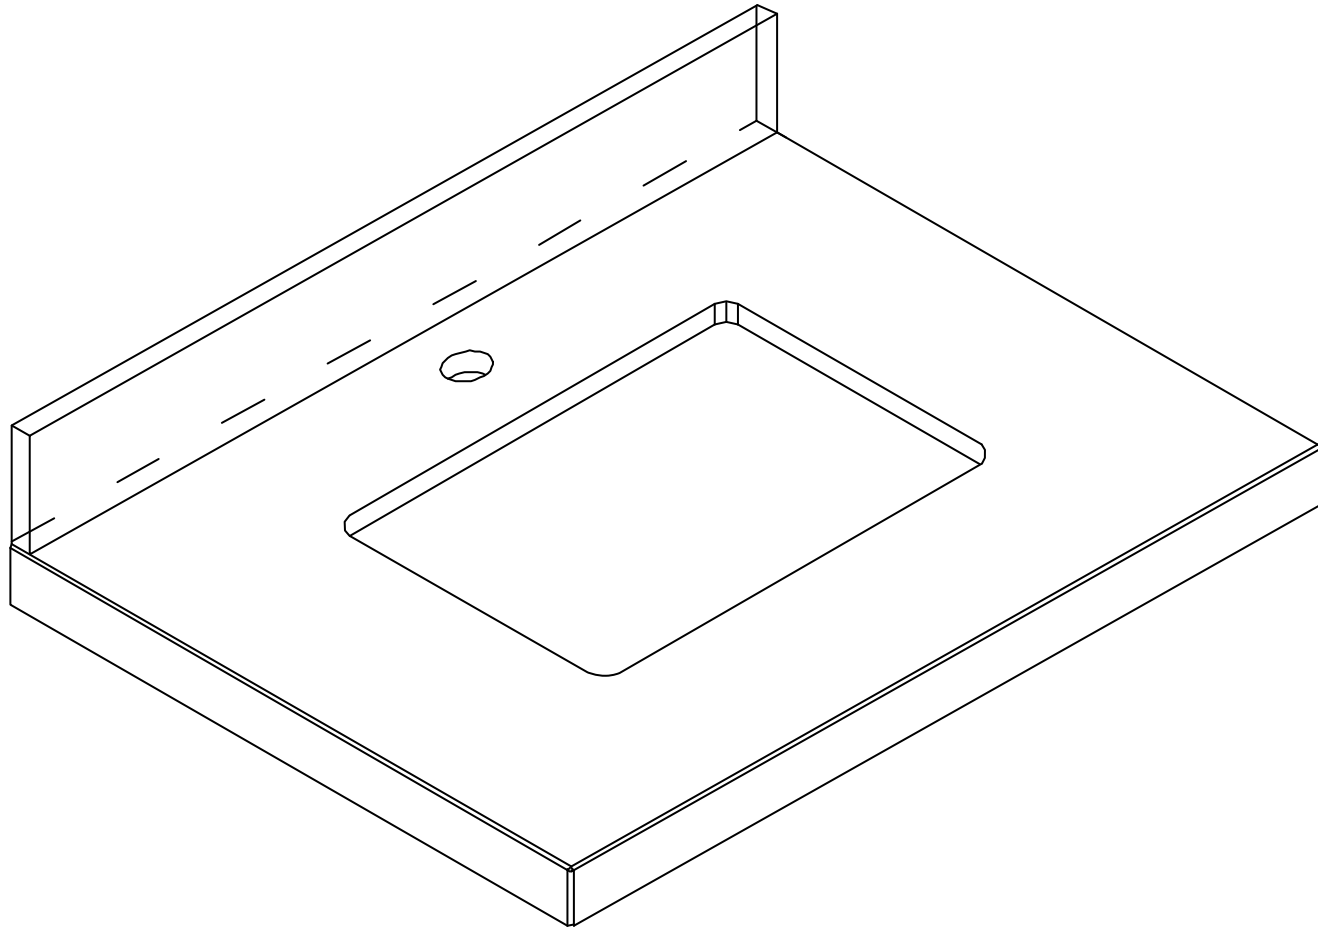

## BACK VIEW

## SIDE VIEW

30 IN SINGLE SINK 2 IN STRAIGHT MITERED EDGE COUNTERTOP

# 30 IN SINGLE SINK 2 IN STRAIGHT MITERED EDGE COUNTERTOP

NOTE: The dimensions specified below pertain exclusively to **Straight Mitered Edge** countertops. For information regarding **Double Cove Edge** dimensions, please refer to the Double Cove Edge dimensions section.