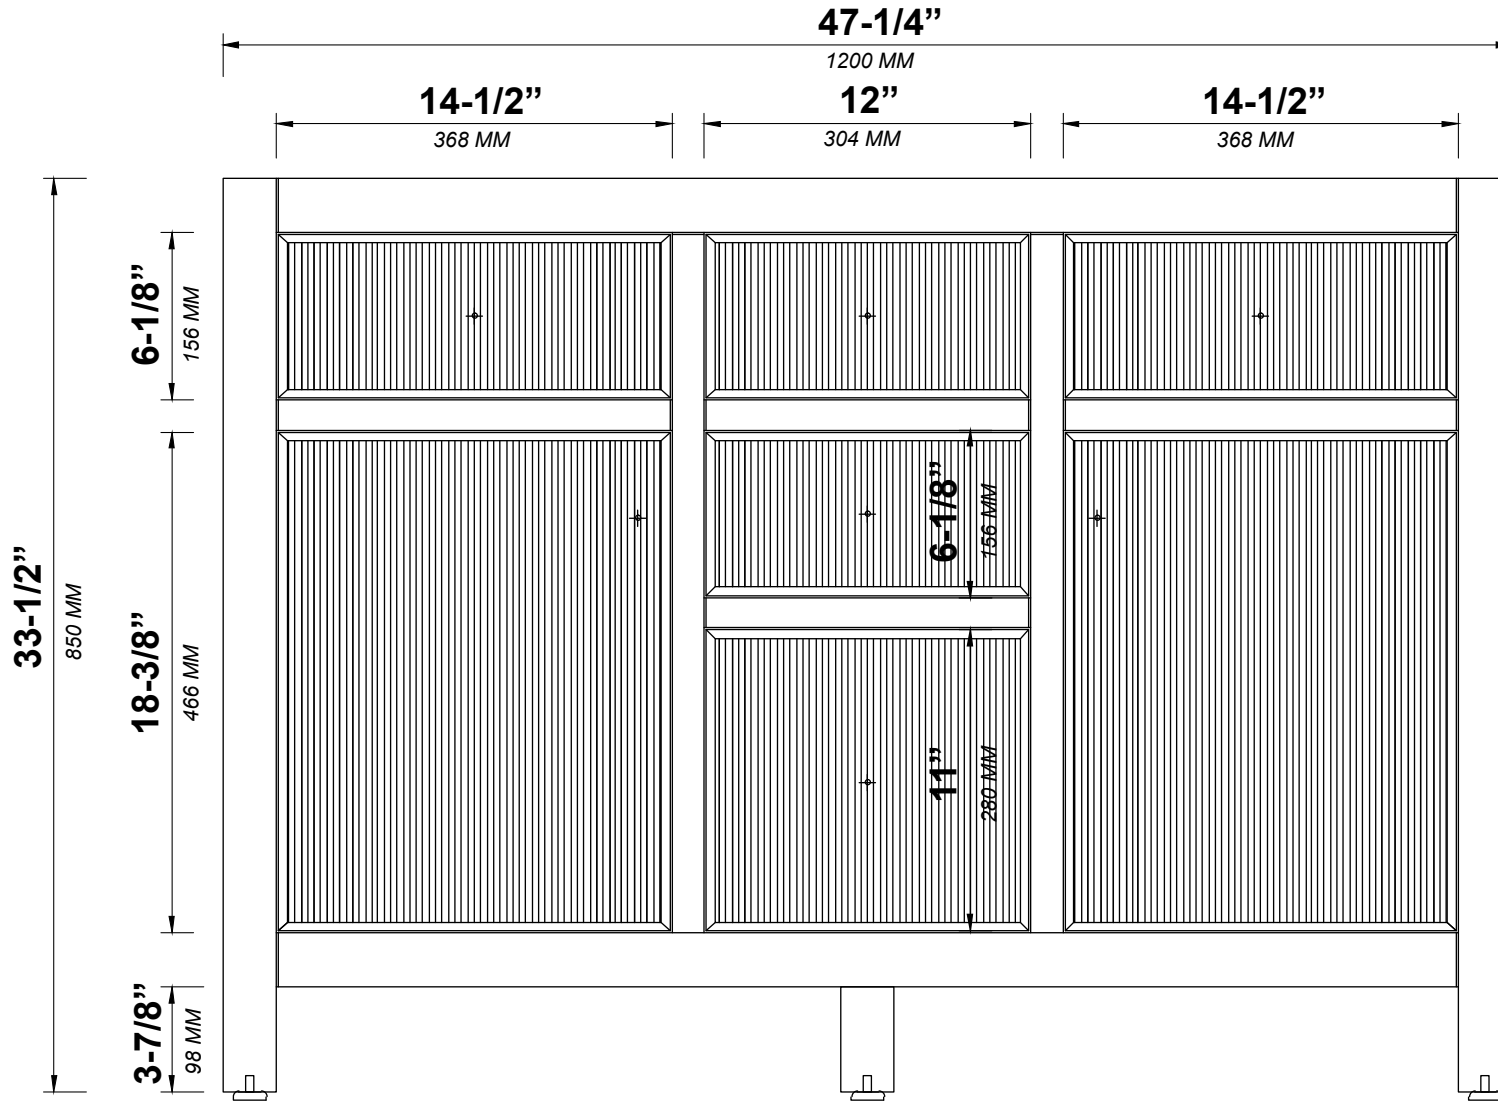

**SONOMA 48 IN DOUBLE SINK
BATHROOM VANITY**

SONOMA 48 IN DOUBLE SINK CABINET

FRONT VIEW

SONOMA 48 IN DOUBLE SINK CABINET

TOP VIEW

SONOMA 48 IN DOUBLE SINK CABINET

BACK VIEW

SONOMA 48 IN DOUBLE SINK CABINET

SIDE VIEW

48 IN DOUBLE SINK 2 IN STRAIGHT MITERED EDGE COUNTERTOP

48 IN DOUBLE SINK 2 IN STRAIGHT MITERED EDGE COUNTERTOP

NOTE: The dimensions specified below pertain exclusively to **Straight Mitered Edge** countertops. For information regarding **Double Cove Edge** dimensions, please refer to the Double Cove Edge dimensions section.

STANDARD RECTANGULAR UNDERMOUNT SINK

Note: All measurements are ± 1/4".

48 IN DOUBLE SINK 1.5 IN DOUBLE COVE EDGE COUNTERTOP

48 IN DOUBLE SINK 1.5 IN DOUBLE COVE EDGE COUNTERTOP

NOTE: The dimensions specified below pertain exclusively to **Double Cove Edge** countertops. For information regarding **Straight Mitered Edge** dimensions, please refer to the **Straight Mitered Edge** dimensions section.