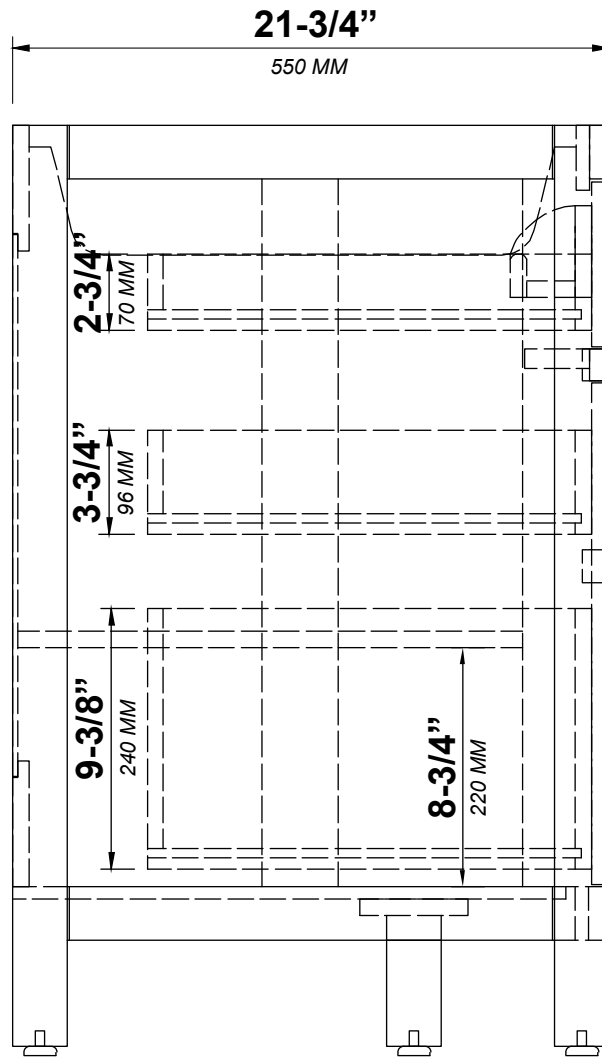

**SONOMA 48 IN DOUBLE SINK
BATHROOM VANITY**

SONOMA 48 IN DOUBLE SINK CABINET

FRONT VIEW

SONOMA 48 IN DOUBLE SINK CABINET

TOP VIEW

SONOMA 48 IN DOUBLE SINK CABINET

BACK VIEW

SONOMA 48 IN DOUBLE SINK CABINET

SIDE VIEW

48 IN DOUBLE SINK 2 IN STRAIGHT MITERED EDGE COUNTERTOP

48 IN DOUBLE SINK 2 IN STRAIGHT MITERED EDGE COUNTERTOP

NOTE: The dimensions specified below pertain exclusively to **Straight Mitered Edge** countertops. For information regarding **Double Cove Edge** dimensions, please refer to the Double Cove Edge dimensions section.

STANDARD RECTANGULAR UNDERMOUNT SINK

Note: All measurements are ± 1/4".

48 IN DOUBLE SINK 1.5 IN DOUBLE COVE EDGE COUNTERTOP

48 IN DOUBLE SINK 1.5 IN DOUBLE COVE EDGE COUNTERTOP

NOTE: The dimensions specified below pertain exclusively to **Double Cove Edge** countertops. For information regarding **Straight Mitered Edge** dimensions, please refer to the **Straight Mitered Edge** dimensions section.