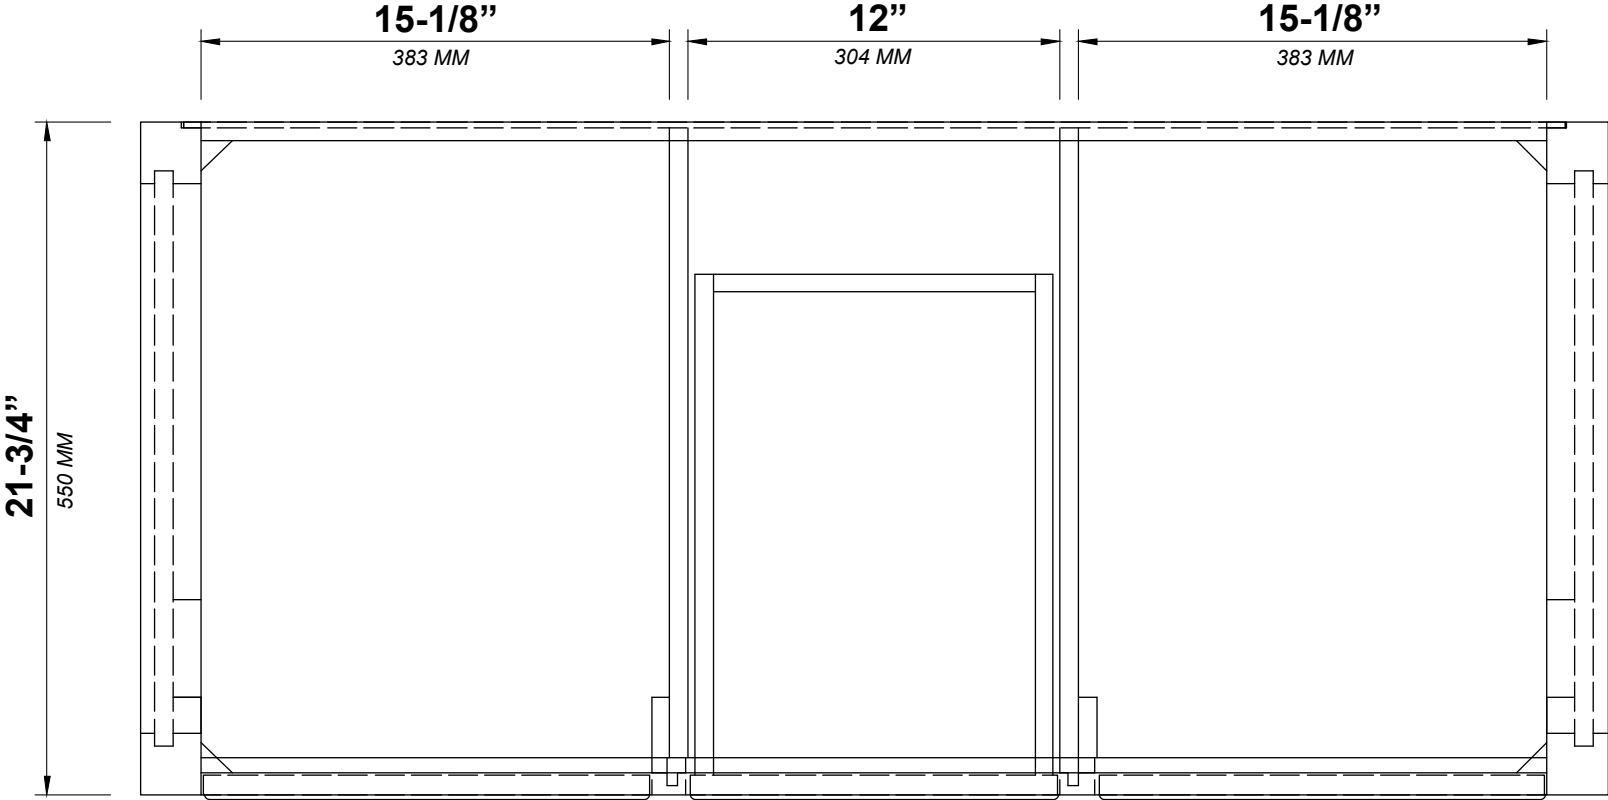

**SONOMA 48 IN DOUBLE SINK
BATHROOM VANITY**

SONOMA 48 IN DOUBLE SINK CABINET

FRONT VIEW

SONOMA 48 IN DOUBLE SINK CABINET

TOP VIEW

SONOMA 48 IN DOUBLE SINK CABINET

BACK VIEW

SONOMA 48 IN DOUBLE SINK CABINET

SIDE VIEW

48 IN DOUBLE SINK 2 IN STRAIGHT MITERED EDGE COUNTERTOP

48 IN DOUBLE SINK 2 IN STRAIGHT MITERED EDGE COUNTERTOP

NOTE: The dimensions specified below pertain exclusively to **Straight Mitered Edge** countertops. For information regarding **Double Cove Edge** dimensions, please refer to the Double Cove Edge dimensions section.

STANDARD RECTANGULAR UNDERMOUNT SINK

Note: All measurements are ± 1/4".

48 IN DOUBLE SINK 1.5 IN DOUBLE COVE EDGE COUNTERTOP

48 IN DOUBLE SINK 1.5 IN DOUBLE COVE EDGE COUNTERTOP

NOTE: The dimensions specified below pertain exclusively to **Double Cove Edge** countertops. For information regarding **Straight Mitered Edge** dimensions, please refer to the **Straight Mitered Edge** dimensions section.