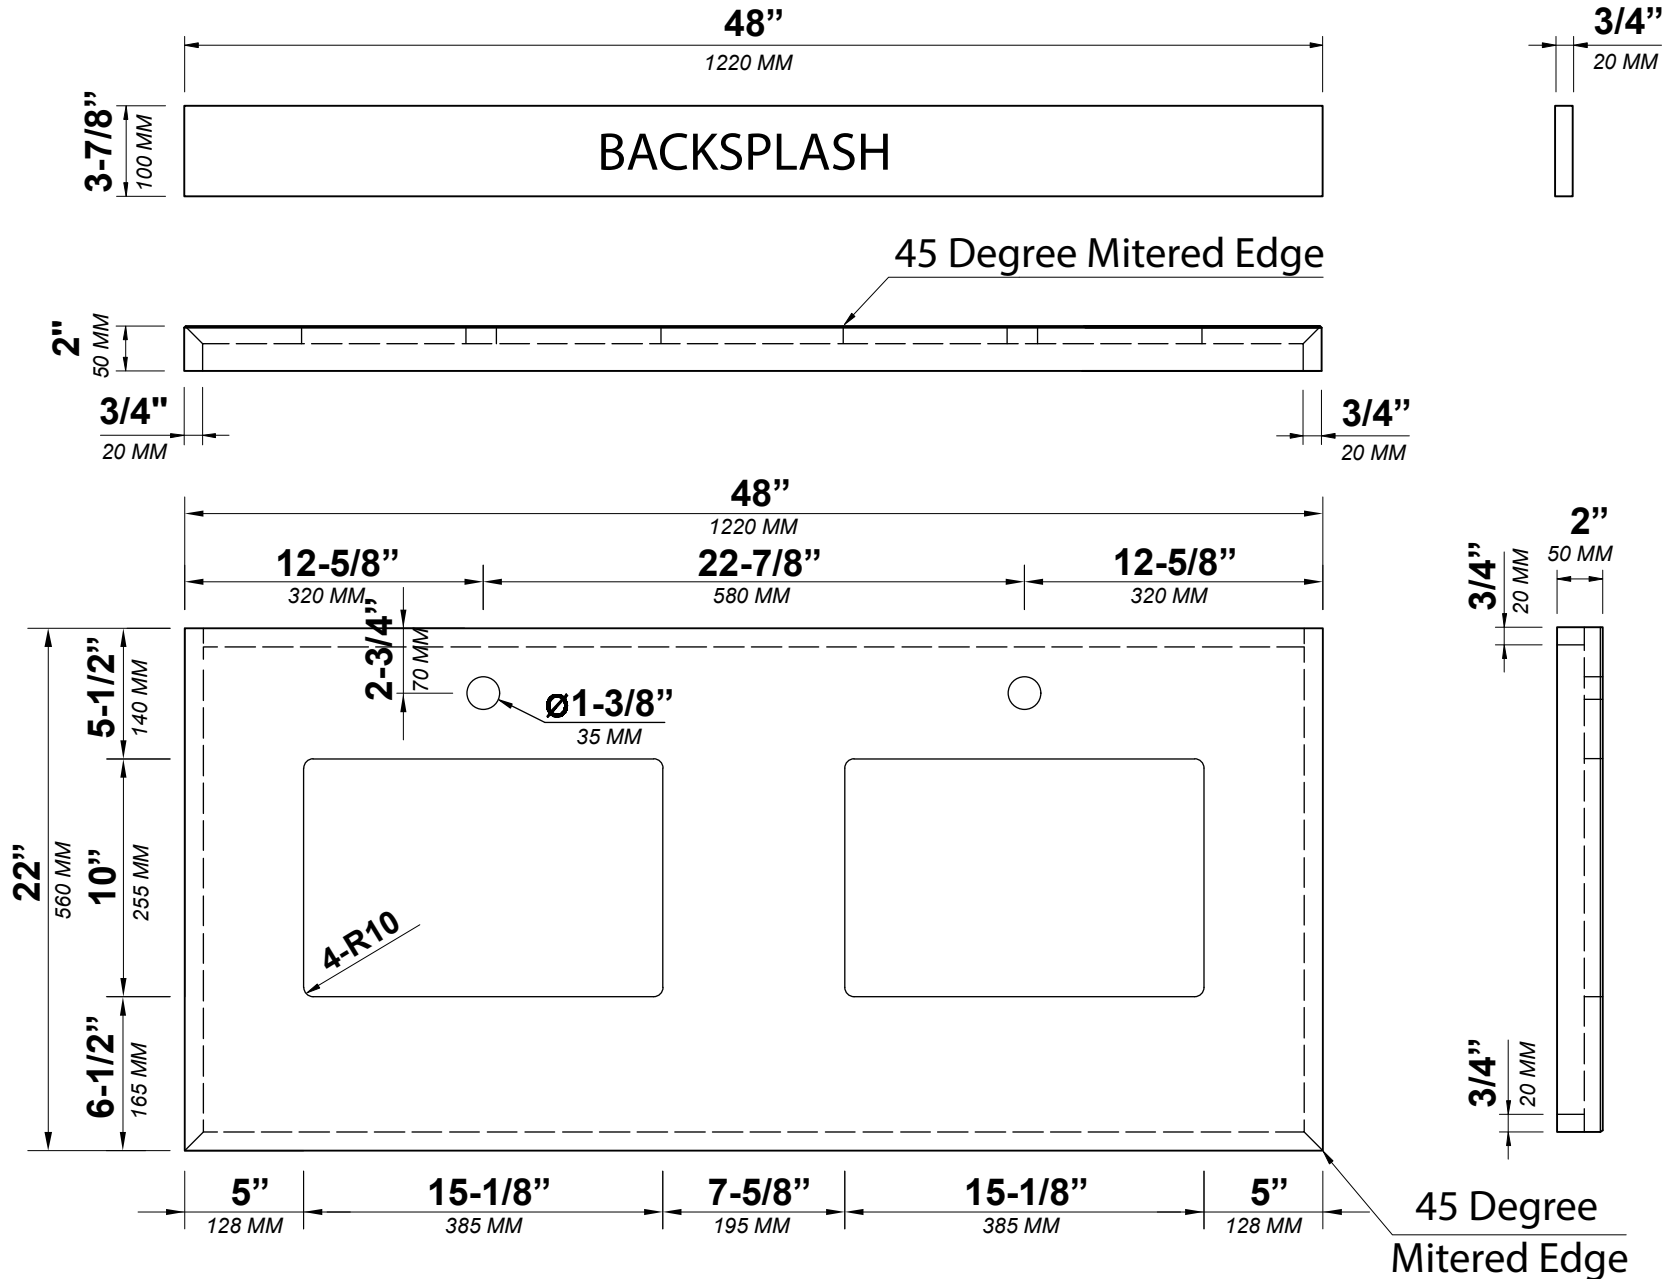

SIDE VIEW

48 IN DOUBLE SINK 2 IN STRAIGHT MITERED EDGE COUNTERTOP

48 IN DOUBLE SINK 2 IN STRAIGHT MITERED EDGE COUNTERTOP

NOTE: The dimensions specified below pertain exclusively to **Straight Mitered Edge** countertops. For information regarding **Double Cove Edge** dimensions, please refer to the Double Cove Edge dimensions section.

STANDARD RECTANGULAR UNDERMOUNT SINK

Note: All measurements are ± 1/4".

48 IN DOUBLE SINK 1.5 IN DOUBLE COVE EDGE COUNTERTOP

48 IN DOUBLE SINK 1.5 IN DOUBLE COVE EDGE COUNTERTOP

NOTE: The dimensions specified below pertain exclusively to **Double Cove Edge** countertops. For information regarding **Straight Mitered Edge** dimensions, please refer to the **Straight Mitered Edge** dimensions section.