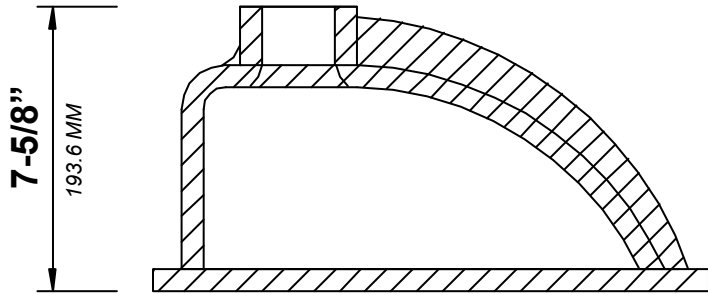

SIDE VIEW

48 IN DOUBLE SINK 2 IN STRAIGHT MITERED EDGE COUNTERTOP

48 IN DOUBLE SINK 2 IN STRAIGHT MITERED EDGE COUNTERTOP

NOTE: The dimensions specified below pertain exclusively to **Straight Mitered Edge** countertops. For information regarding **Double Cove Edge** dimensions, please refer to the Double Cove Edge dimensions section.

STANDARD RECTANGULAR UNDERMOUNT SINK

Note: All measurements are ± 1/4".

48 IN DOUBLE SINK 1.5 IN DOUBLE COVE EDGE COUNTERTOP

48 IN DOUBLE SINK 1.5 IN DOUBLE COVE EDGE COUNTERTOP

NOTE: The dimensions specified below pertain exclusively to **Double Cove Edge** countertops. For information regarding **Straight Mitered Edge** dimensions, please refer to the **Straight Mitered Edge** dimensions section.