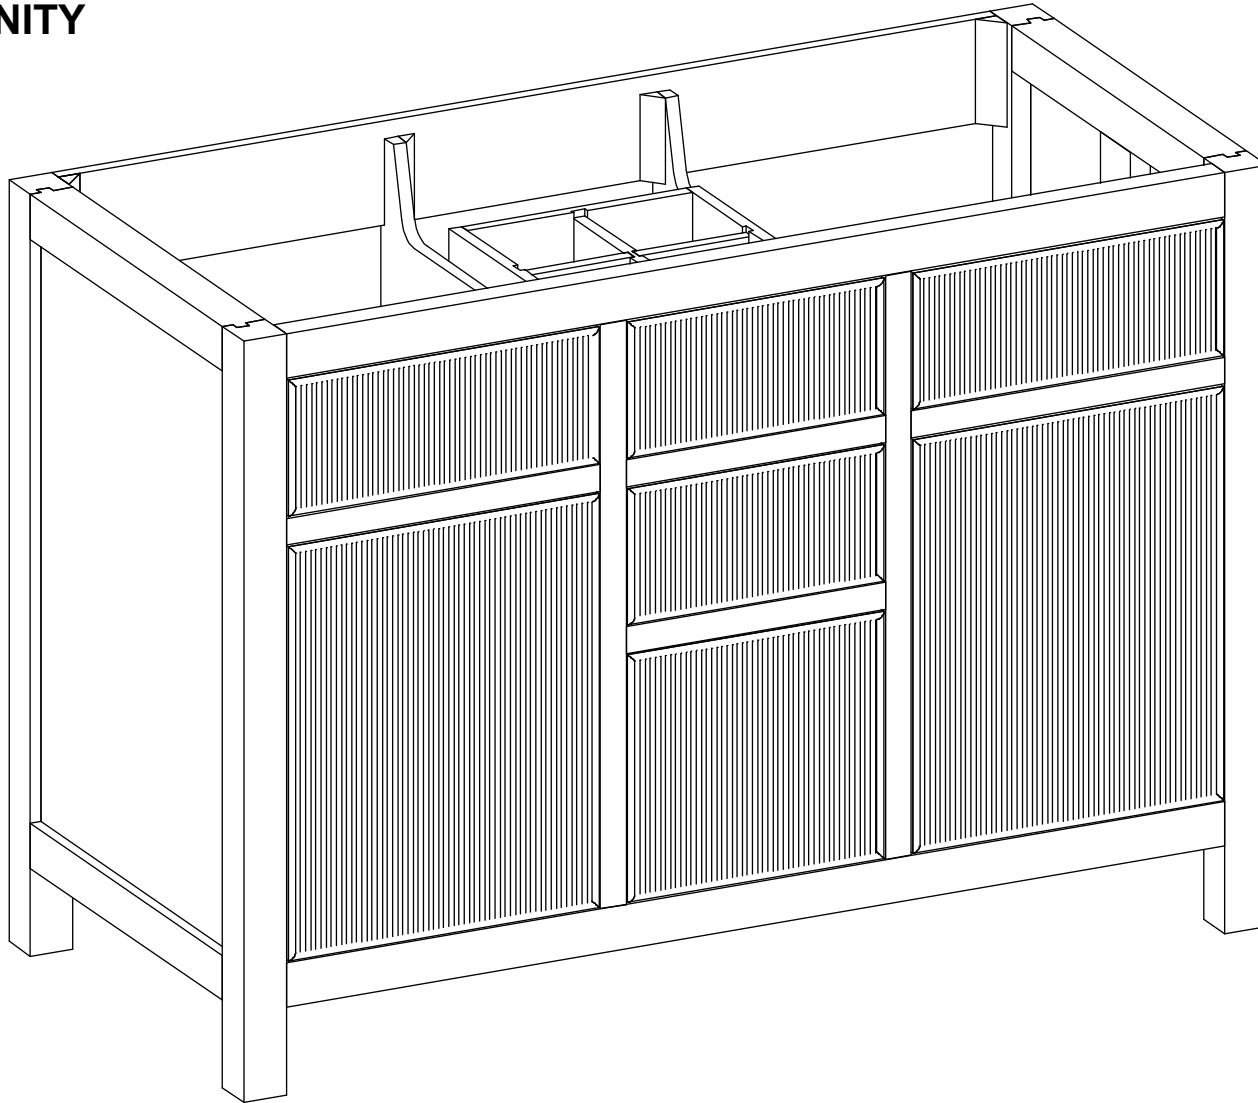

**SONOMA 48 IN DOUBLE SINK
BATHROOM VANITY**

SONOMA 48 IN DOUBLE SINK CABINET

FRONT VIEW

SONOMA 48 IN DOUBLE SINK CABINET

TOP VIEW

SONOMA 48 IN DOUBLE SINK CABINET

BACK VIEW

SONOMA 48 IN DOUBLE SINK CABINET

SIDE VIEW

48 IN DOUBLE SINK 2 IN STRAIGHT MITERED EDGE COUNTERTOP

48 IN DOUBLE SINK 2 IN STRAIGHT MITERED EDGE COUNTERTOP

NOTE: The dimensions specified below pertain exclusively to **Straight Mitered Edge** countertops. For information regarding **Double Cove Edge** dimensions, please refer to the Double Cove Edge dimensions section.

STANDARD RECTANGULAR UNDERMOUNT SINK

Note: All measurements are ± 1/4".

48 IN DOUBLE SINK 1.5 IN DOUBLE COVE EDGE COUNTERTOP

48 IN DOUBLE SINK 1.5 IN DOUBLE COVE EDGE COUNTERTOP

NOTE: The dimensions specified below pertain exclusively to **Double Cove Edge** countertops. For information regarding **Straight Mitered Edge** dimensions, please refer to the **Straight Mitered Edge** dimensions section.