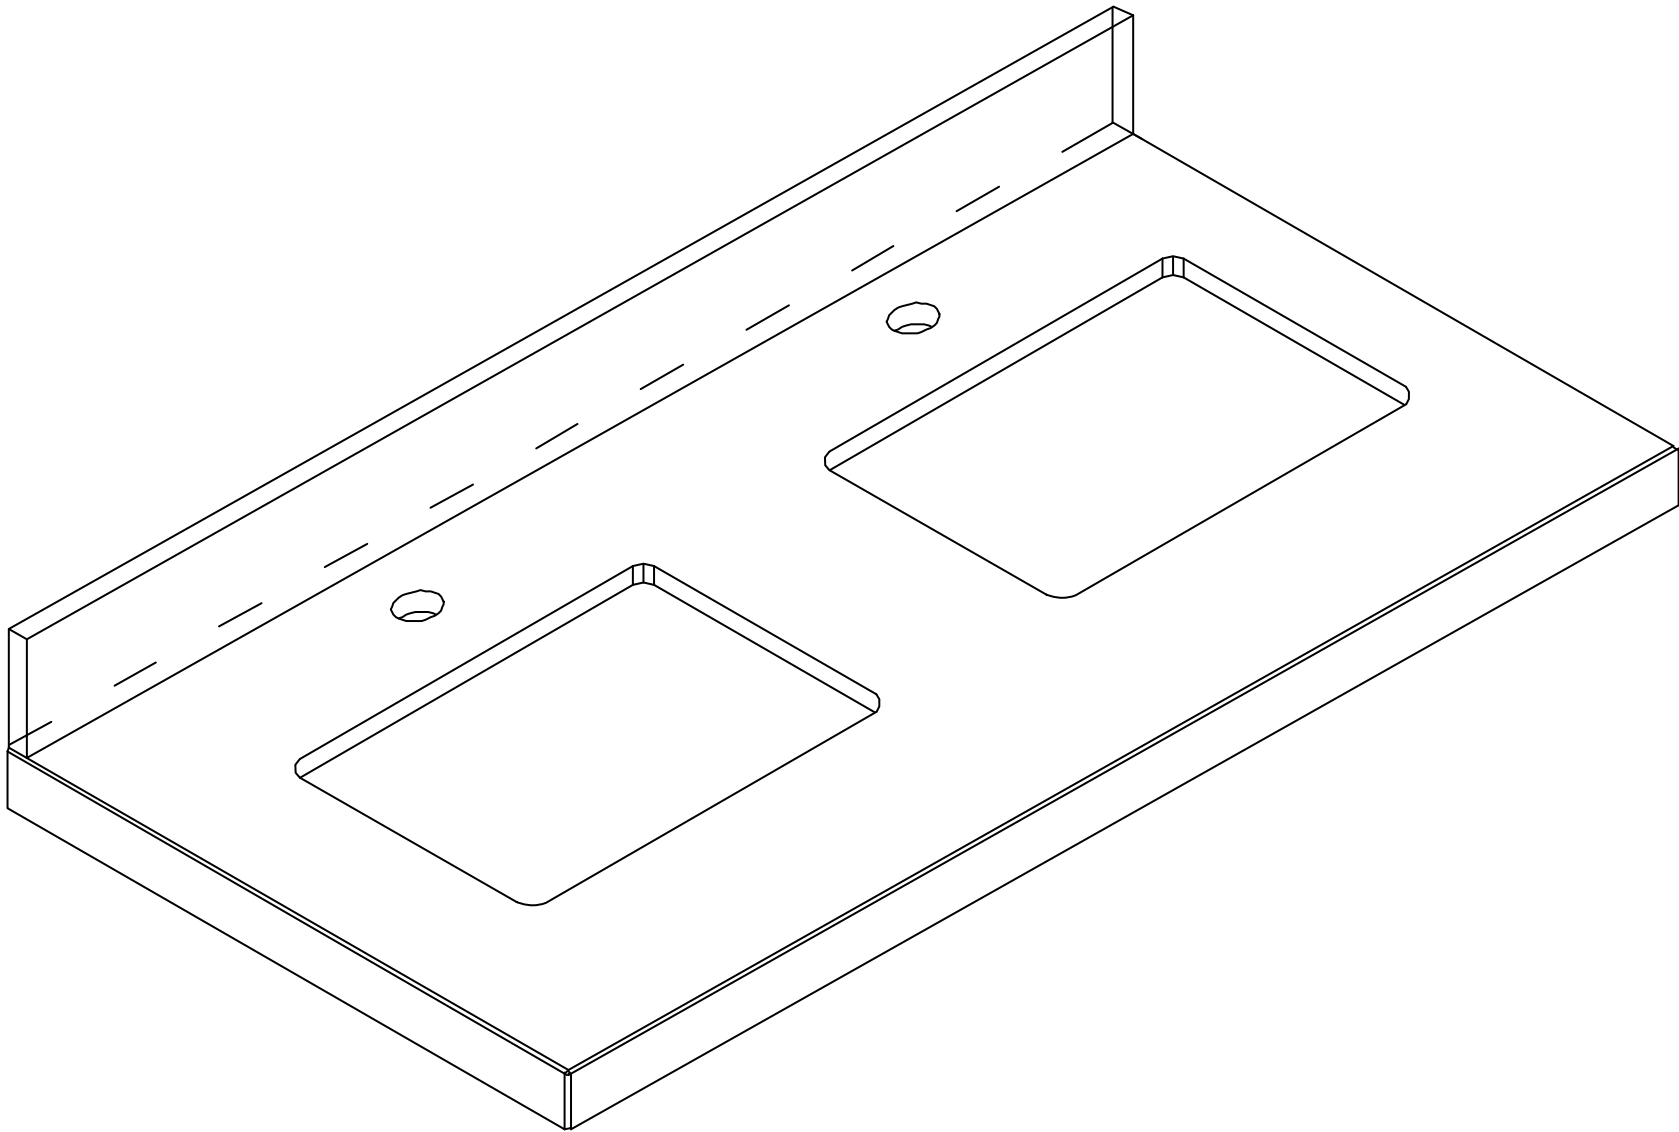

**SONOMA 48 IN DOUBLE SINK
BATHROOM VANITY**

SONOMA 48 IN DOUBLE SINK CABINET

FRONT VIEW

SONOMA 48 IN DOUBLE SINK CABINET

TOP VIEW

SONOMA 48 IN DOUBLE SINK CABINET

BACK VIEW

SONOMA 48 IN DOUBLE SINK CABINET

SIDE VIEW

48 IN DOUBLE SINK 2 IN STRAIGHT MITERED EDGE COUNTERTOP

48 IN DOUBLE SINK 2 IN STRAIGHT MITERED EDGE COUNTERTOP

NOTE: The dimensions specified below pertain exclusively to **Straight Mitered Edge** countertops. For information regarding **Double Cove Edge** dimensions, please refer to the Double Cove Edge dimensions section.

STANDARD RECTANGULAR UNDERMOUNT SINK

Note: All measurements are ± 1/4".

48 IN DOUBLE SINK 1.5 IN DOUBLE COVE EDGE COUNTERTOP

48 IN DOUBLE SINK 1.5 IN DOUBLE COVE EDGE COUNTERTOP

NOTE: The dimensions specified below pertain exclusively to **Double Cove Edge** countertops. For information regarding **Straight Mitered Edge** dimensions, please refer to the **Straight Mitered Edge** dimensions section.