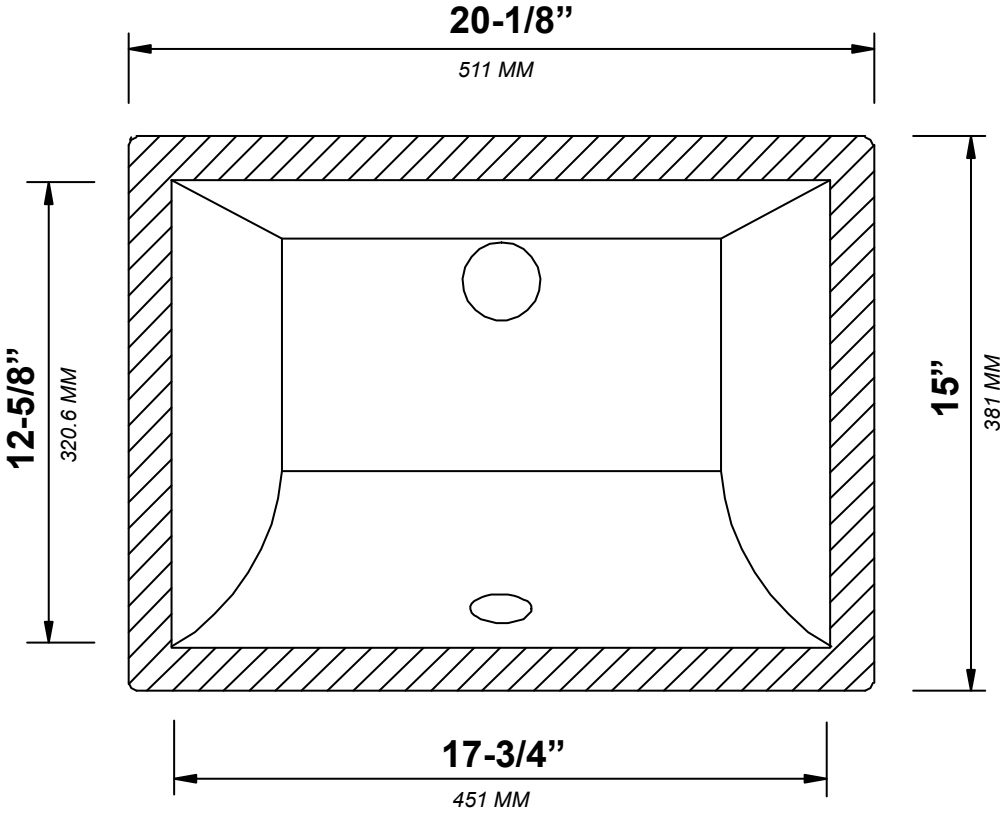

**SONOMA 48 IN DOUBLE SINK
BATHROOM VANITY**

SONOMA 48 IN DOUBLE SINK CABINET

FRONT VIEW

SONOMA 48 IN DOUBLE SINK CABINET

TOP VIEW

SONOMA 48 IN DOUBLE SINK CABINET

BACK VIEW

SONOMA 48 IN DOUBLE SINK CABINET

SIDE VIEW

48 IN DOUBLE SINK 2 IN STRAIGHT MITERED EDGE COUNTERTOP

48 IN DOUBLE SINK 2 IN STRAIGHT MITERED EDGE COUNTERTOP

NOTE: The dimensions specified below pertain exclusively to **Straight Mitered Edge** countertops. For information regarding **Double Cove Edge** dimensions, please refer to the Double Cove Edge dimensions section.

STANDARD RECTANGULAR UNDERMOUNT SINK

Note: All measurements are ± 1/4".

48 IN DOUBLE SINK 1.5 IN DOUBLE COVE EDGE COUNTERTOP

48 IN DOUBLE SINK 1.5 IN DOUBLE COVE EDGE COUNTERTOP

NOTE: The dimensions specified below pertain exclusively to **Double Cove Edge** countertops. For information regarding **Straight Mitered Edge** dimensions, please refer to the **Straight Mitered Edge** dimensions section.