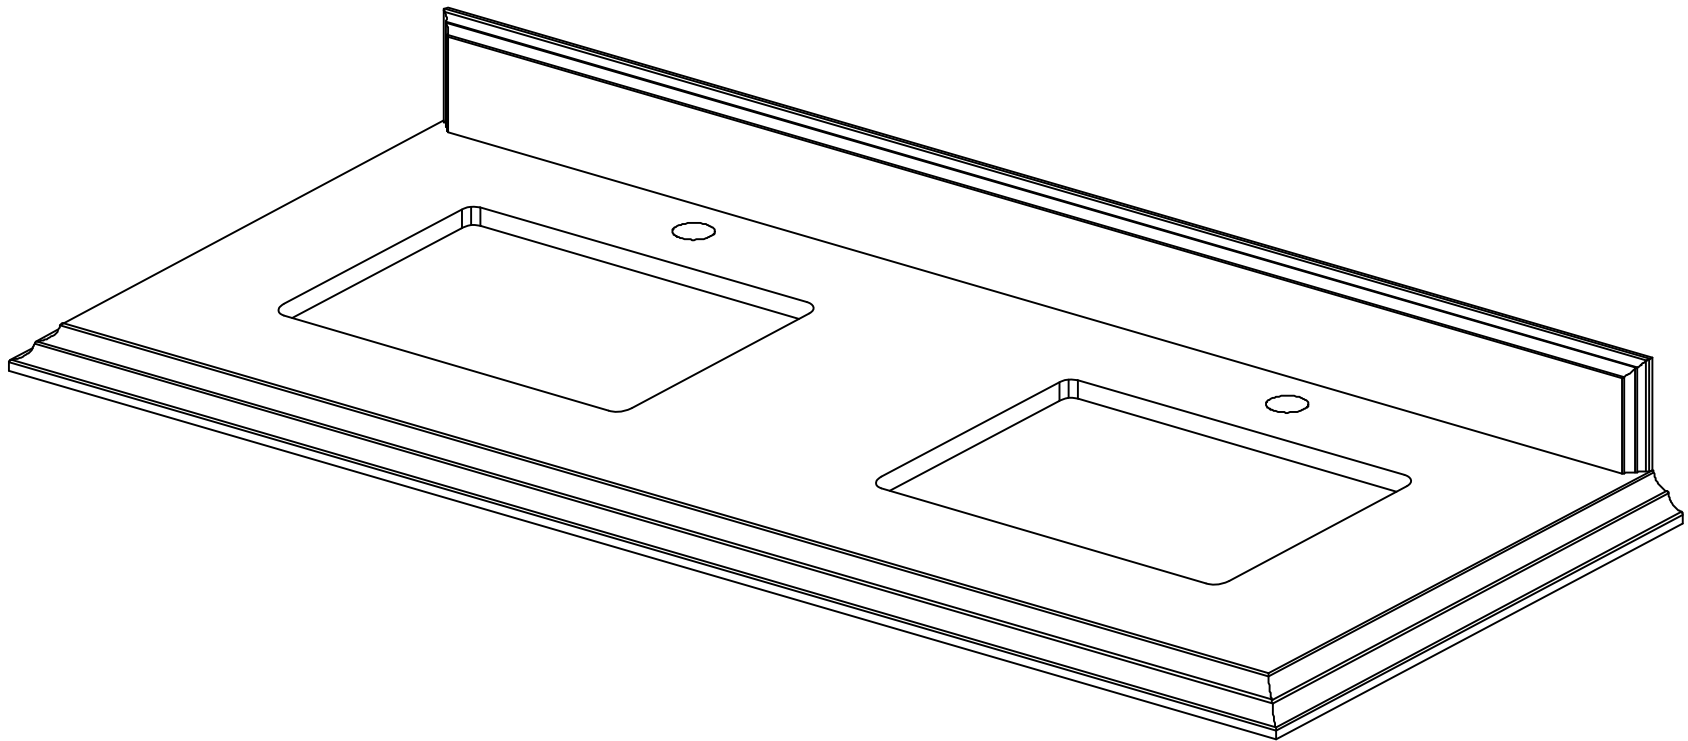

**SONOMA 48 IN DOUBLE SINK
BATHROOM VANITY**

SONOMA 48 IN DOUBLE SINK CABINET

FRONT VIEW

SONOMA 48 IN DOUBLE SINK CABINET

TOP VIEW

SONOMA 48 IN DOUBLE SINK CABINET

BACK VIEW

SONOMA 48 IN DOUBLE SINK CABINET

SIDE VIEW

48 IN DOUBLE SINK 2 IN STRAIGHT MITERED EDGE COUNTERTOP

48 IN DOUBLE SINK 2 IN STRAIGHT MITERED EDGE COUNTERTOP

NOTE: The dimensions specified below pertain exclusively to **Straight Mitered Edge** countertops. For information regarding **Double Cove Edge** dimensions, please refer to the Double Cove Edge dimensions section.

STANDARD RECTANGULAR UNDERMOUNT SINK

Note: All measurements are ± 1/4".

48 IN DOUBLE SINK 1.5 IN DOUBLE COVE EDGE COUNTERTOP

48 IN DOUBLE SINK 1.5 IN DOUBLE COVE EDGE COUNTERTOP

NOTE: The dimensions specified below pertain exclusively to **Double Cove Edge** countertops. For information regarding **Straight Mitered Edge** dimensions, please refer to the **Straight Mitered Edge** dimensions section.