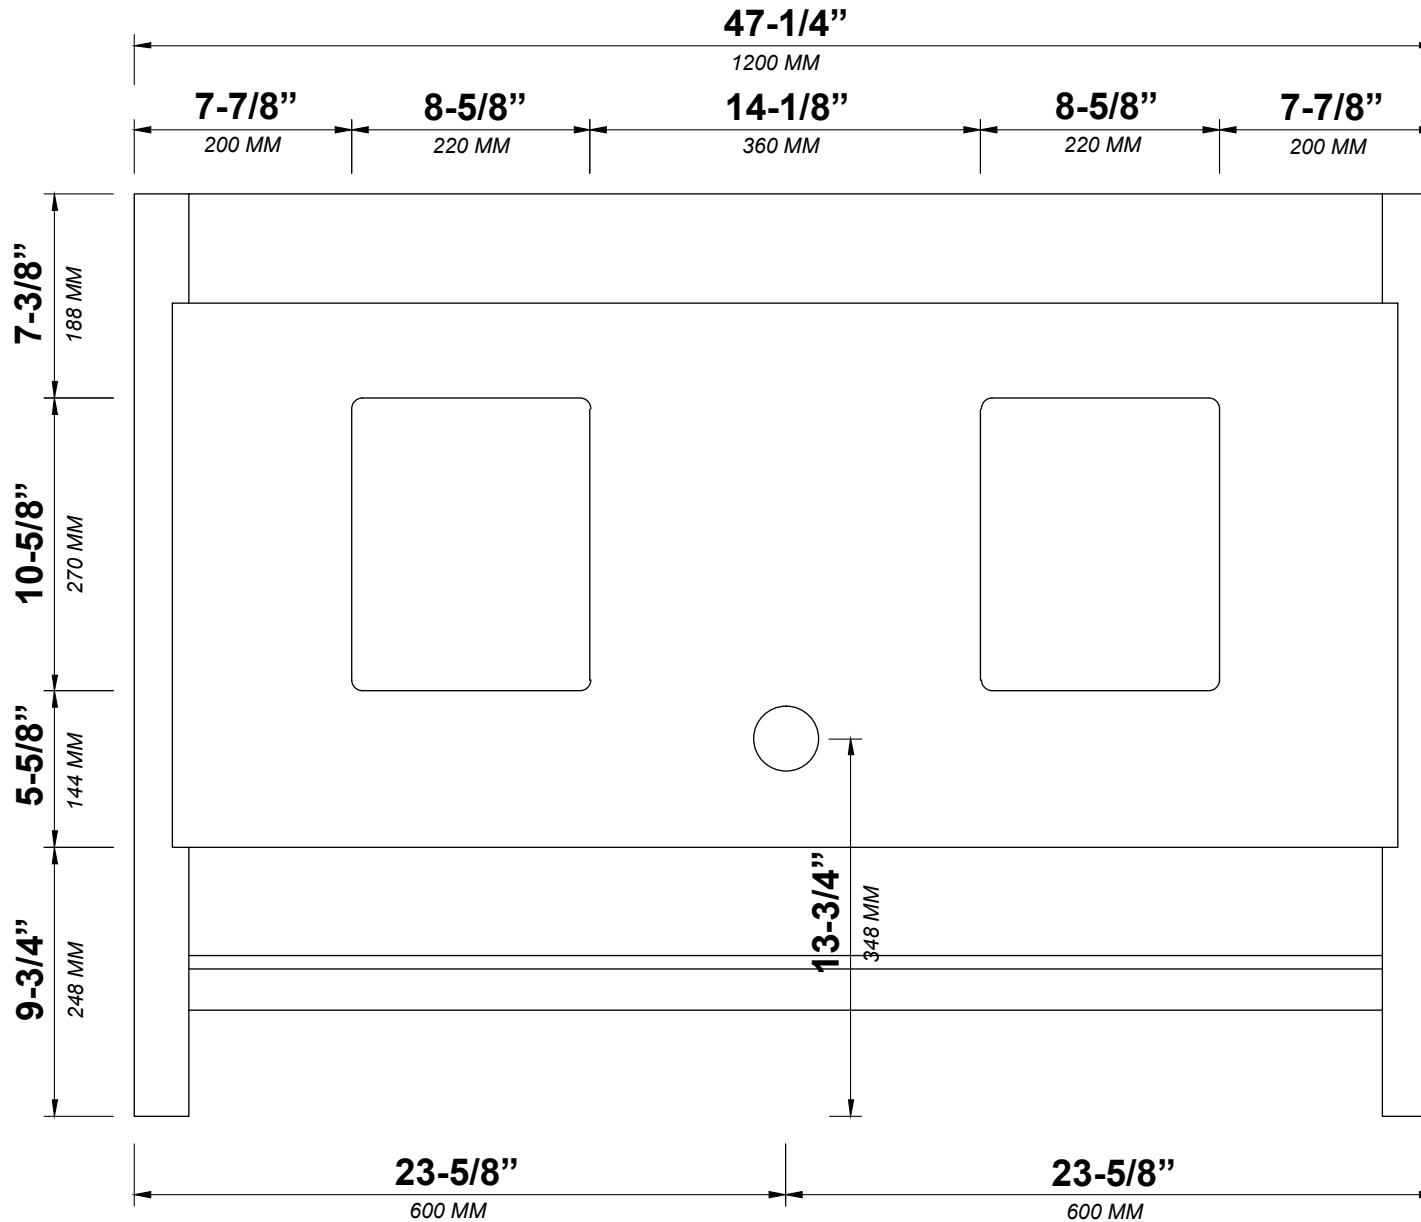

**SONOMA 48 IN DOUBLE SINK
BATHROOM VANITY**

SONOMA 48 IN DOUBLE SINK CABINET

FRONT VIEW

SONOMA 48 IN DOUBLE SINK CABINET

TOP VIEW

SONOMA 48 IN DOUBLE SINK CABINET

BACK VIEW

SONOMA 48 IN DOUBLE SINK CABINET

SIDE VIEW

48 IN DOUBLE SINK 2 IN STRAIGHT MITERED EDGE COUNTERTOP

48 IN DOUBLE SINK 2 IN STRAIGHT MITERED EDGE COUNTERTOP

NOTE: The dimensions specified below pertain exclusively to **Straight Mitered Edge** countertops. For information regarding **Double Cove Edge** dimensions, please refer to the Double Cove Edge dimensions section.

STANDARD RECTANGULAR UNDERMOUNT SINK

Note: All measurements are ± 1/4".

48 IN DOUBLE SINK 1.5 IN DOUBLE COVE EDGE COUNTERTOP

48 IN DOUBLE SINK 1.5 IN DOUBLE COVE EDGE COUNTERTOP

NOTE: The dimensions specified below pertain exclusively to **Double Cove Edge** countertops. For information regarding **Straight Mitered Edge** dimensions, please refer to the **Straight Mitered Edge** dimensions section.