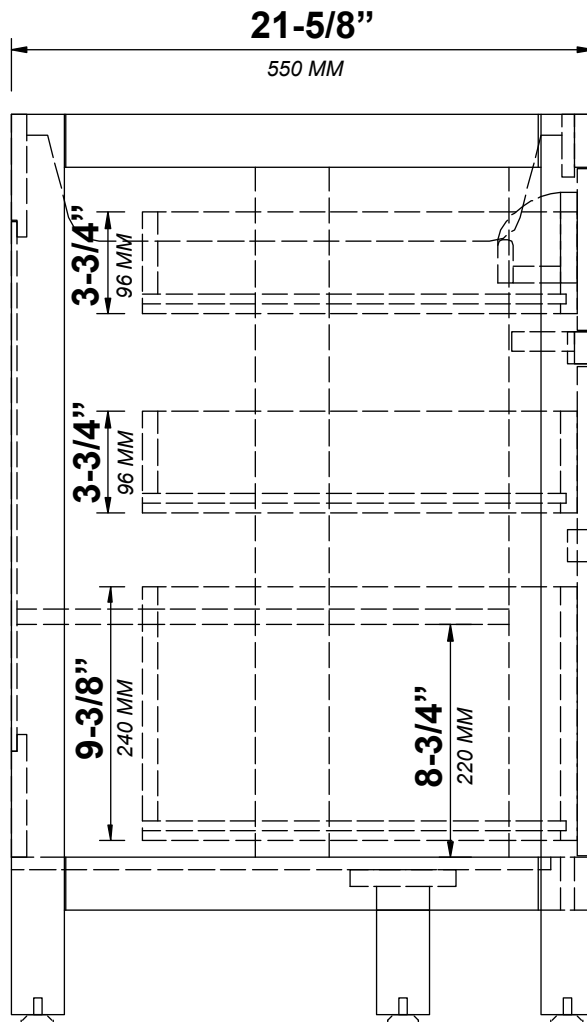

SONOMA 84 IN DOUBLE SINK BATHROOM VANITY

SONOMA 84 IN DOUBLE SINK CABINET

FRONT VIEW

SONOMA 84 IN DOUBLE SINK CABINET

TOP VIEW

SONOMA 84 IN DOUBLE SINK CABINET

BACK VIEW

SONOMA 84 IN DOUBLE SINK CABINET

SIDE VIEW

84 IN DOUBLE SINK 2 IN STRAIGHT MITERED EDGE COUNTERTOP

84 IN DOUBLE SINK 2 IN STRAIGHT MITERED EDGE COUNTERTOP

NOTE: The dimensions specified below pertain exclusively to **Straight Mitered Edge** countertops. For information regarding **Double Cove Edge** dimensions, please refer to the Double Cove Edge dimensions section.

STANDARD RECTANGULAR UNDERMOUNT SINK

84 IN DOUBLE SINK 1.5 IN DOUBLE COVE EDGE COUNTERTOP

84 IN DOUBLE SINK 1.5 IN DOUBLE COVE EDGE COUNTERTOP

NOTE: The dimensions specified below pertain exclusively to **Double Cove Edge** countertops. For information regarding **Straight Mitered Edge** dimensions, please refer to the **Straight Mitered Edge** dimensions section.