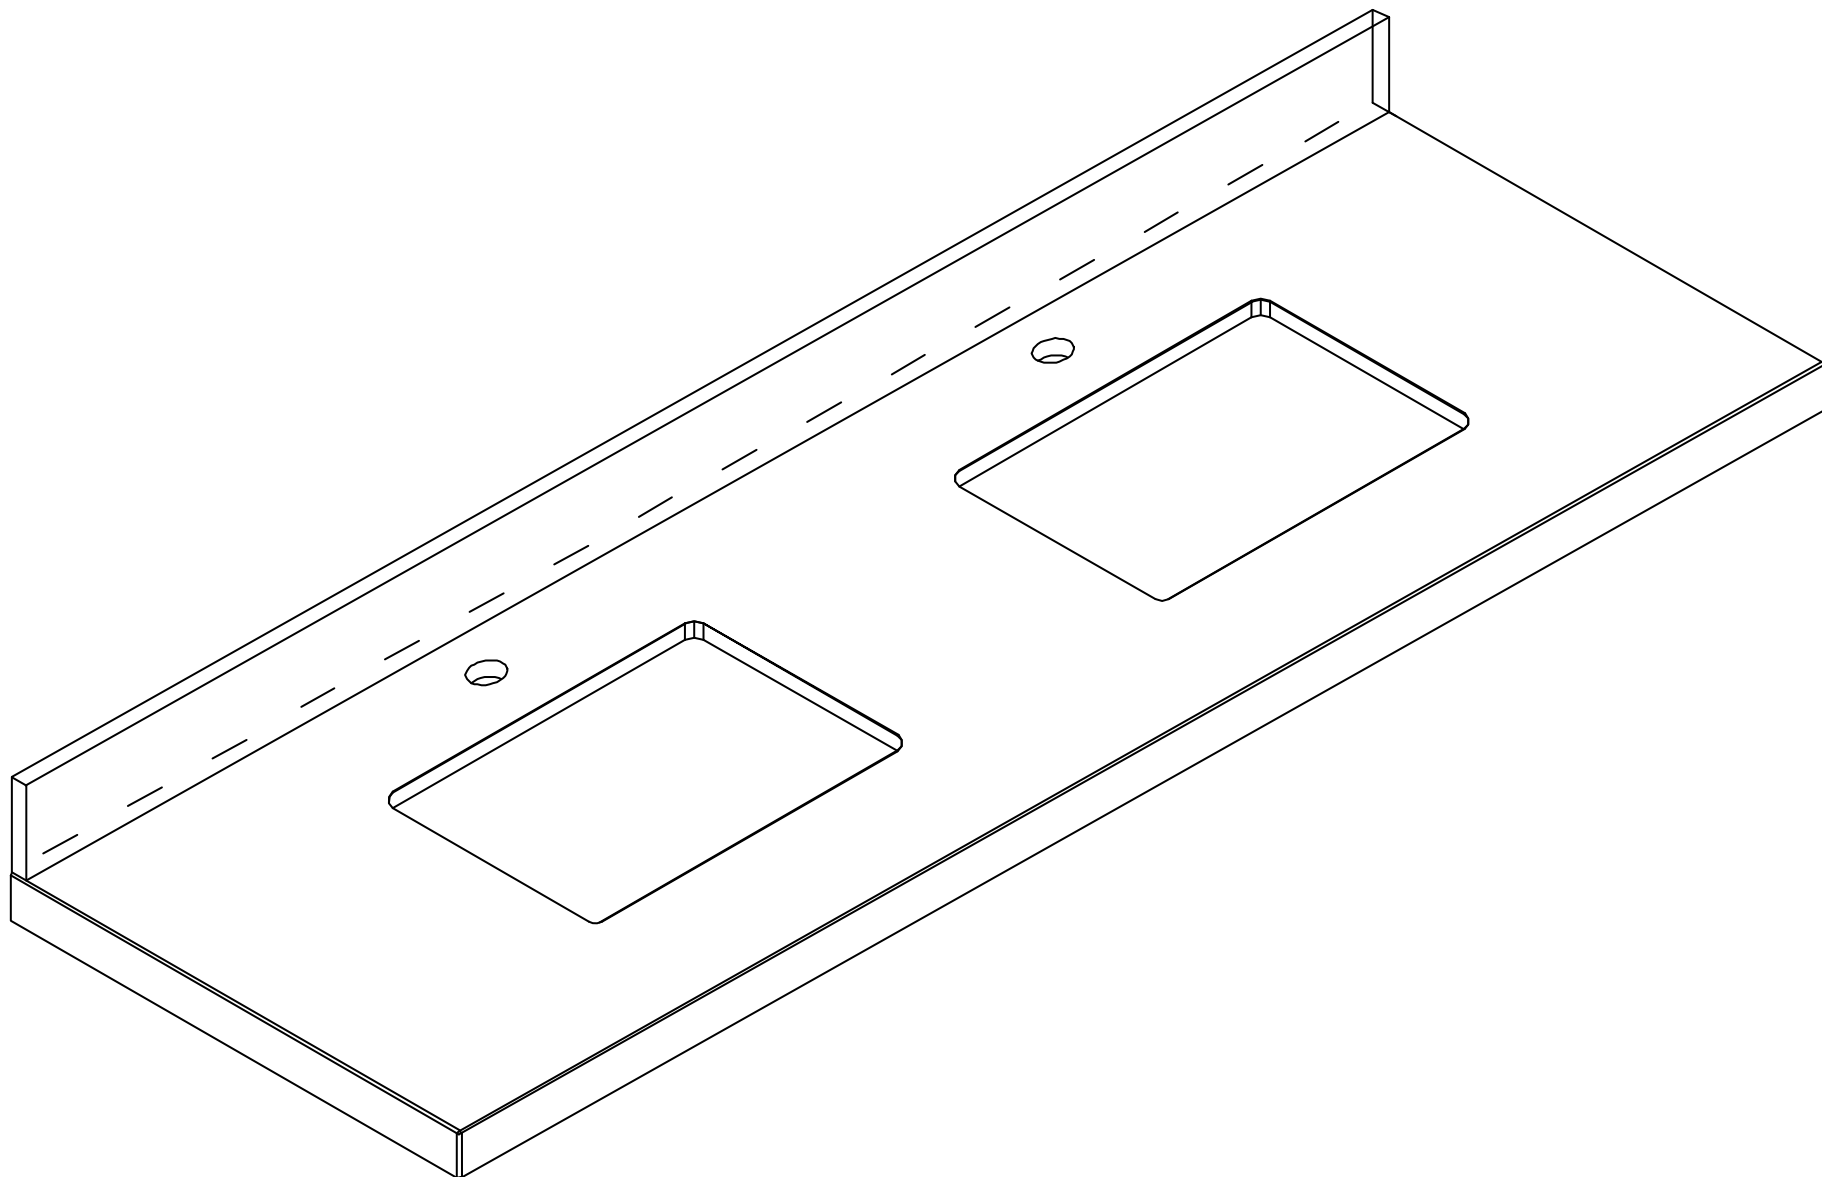

SONOMA 84 IN DOUBLE SINK BATHROOM VANITY

SONOMA 84 IN DOUBLE SINK CABINET

FRONT VIEW

SONOMA 84 IN DOUBLE SINK CABINET

TOP VIEW

SONOMA 84 IN DOUBLE SINK CABINET

BACK VIEW

SONOMA 84 IN DOUBLE SINK CABINET

SIDE VIEW

84 IN DOUBLE SINK 2 IN STRAIGHT MITERED EDGE COUNTERTOP

84 IN DOUBLE SINK 2 IN STRAIGHT MITERED EDGE COUNTERTOP

NOTE: The dimensions specified below pertain exclusively to **Straight Mitered Edge** countertops. For information regarding **Double Cove Edge** dimensions, please refer to the Double Cove Edge dimensions section.

STANDARD RECTANGULAR UNDERMOUNT SINK

84 IN DOUBLE SINK 1.5 IN DOUBLE COVE EDGE COUNTERTOP

84 IN DOUBLE SINK 1.5 IN DOUBLE COVE EDGE COUNTERTOP

NOTE: The dimensions specified below pertain exclusively to **Double Cove Edge** countertops. For information regarding **Straight Mitered Edge** dimensions, please refer to the **Straight Mitered Edge** dimensions section.