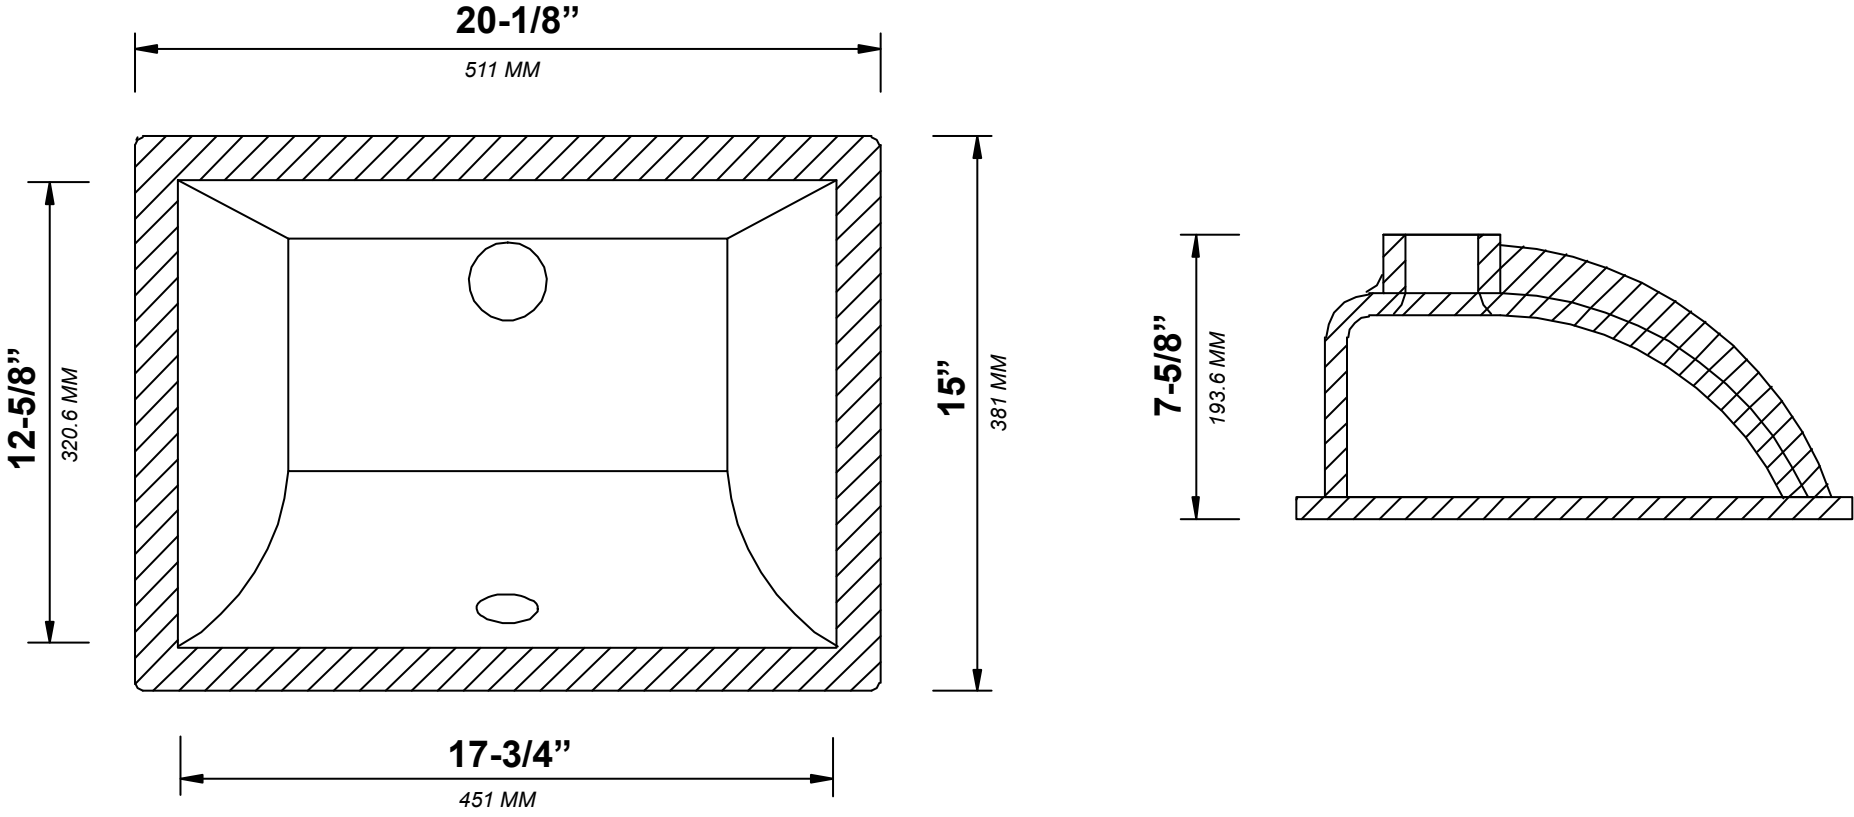

SIDE VIEW

84 IN DOUBLE SINK 2 IN STRAIGHT MITERED EDGE COUNTERTOP

84 IN DOUBLE SINK 2 IN STRAIGHT MITERED EDGE COUNTERTOP

NOTE: The dimensions specified below pertain exclusively to **Straight Mitered Edge** countertops. For information regarding **Double Cove Edge** dimensions, please refer to the Double Cove Edge dimensions section.

STANDARD RECTANGULAR UNDERMOUNT SINK

84 IN DOUBLE SINK 1.5 IN DOUBLE COVE EDGE COUNTERTOP

84 IN DOUBLE SINK 1.5 IN DOUBLE COVE EDGE COUNTERTOP

NOTE: The dimensions specified below pertain exclusively to **Double Cove Edge** countertops. For information regarding **Straight Mitered Edge** dimensions, please refer to the **Straight Mitered Edge** dimensions section.