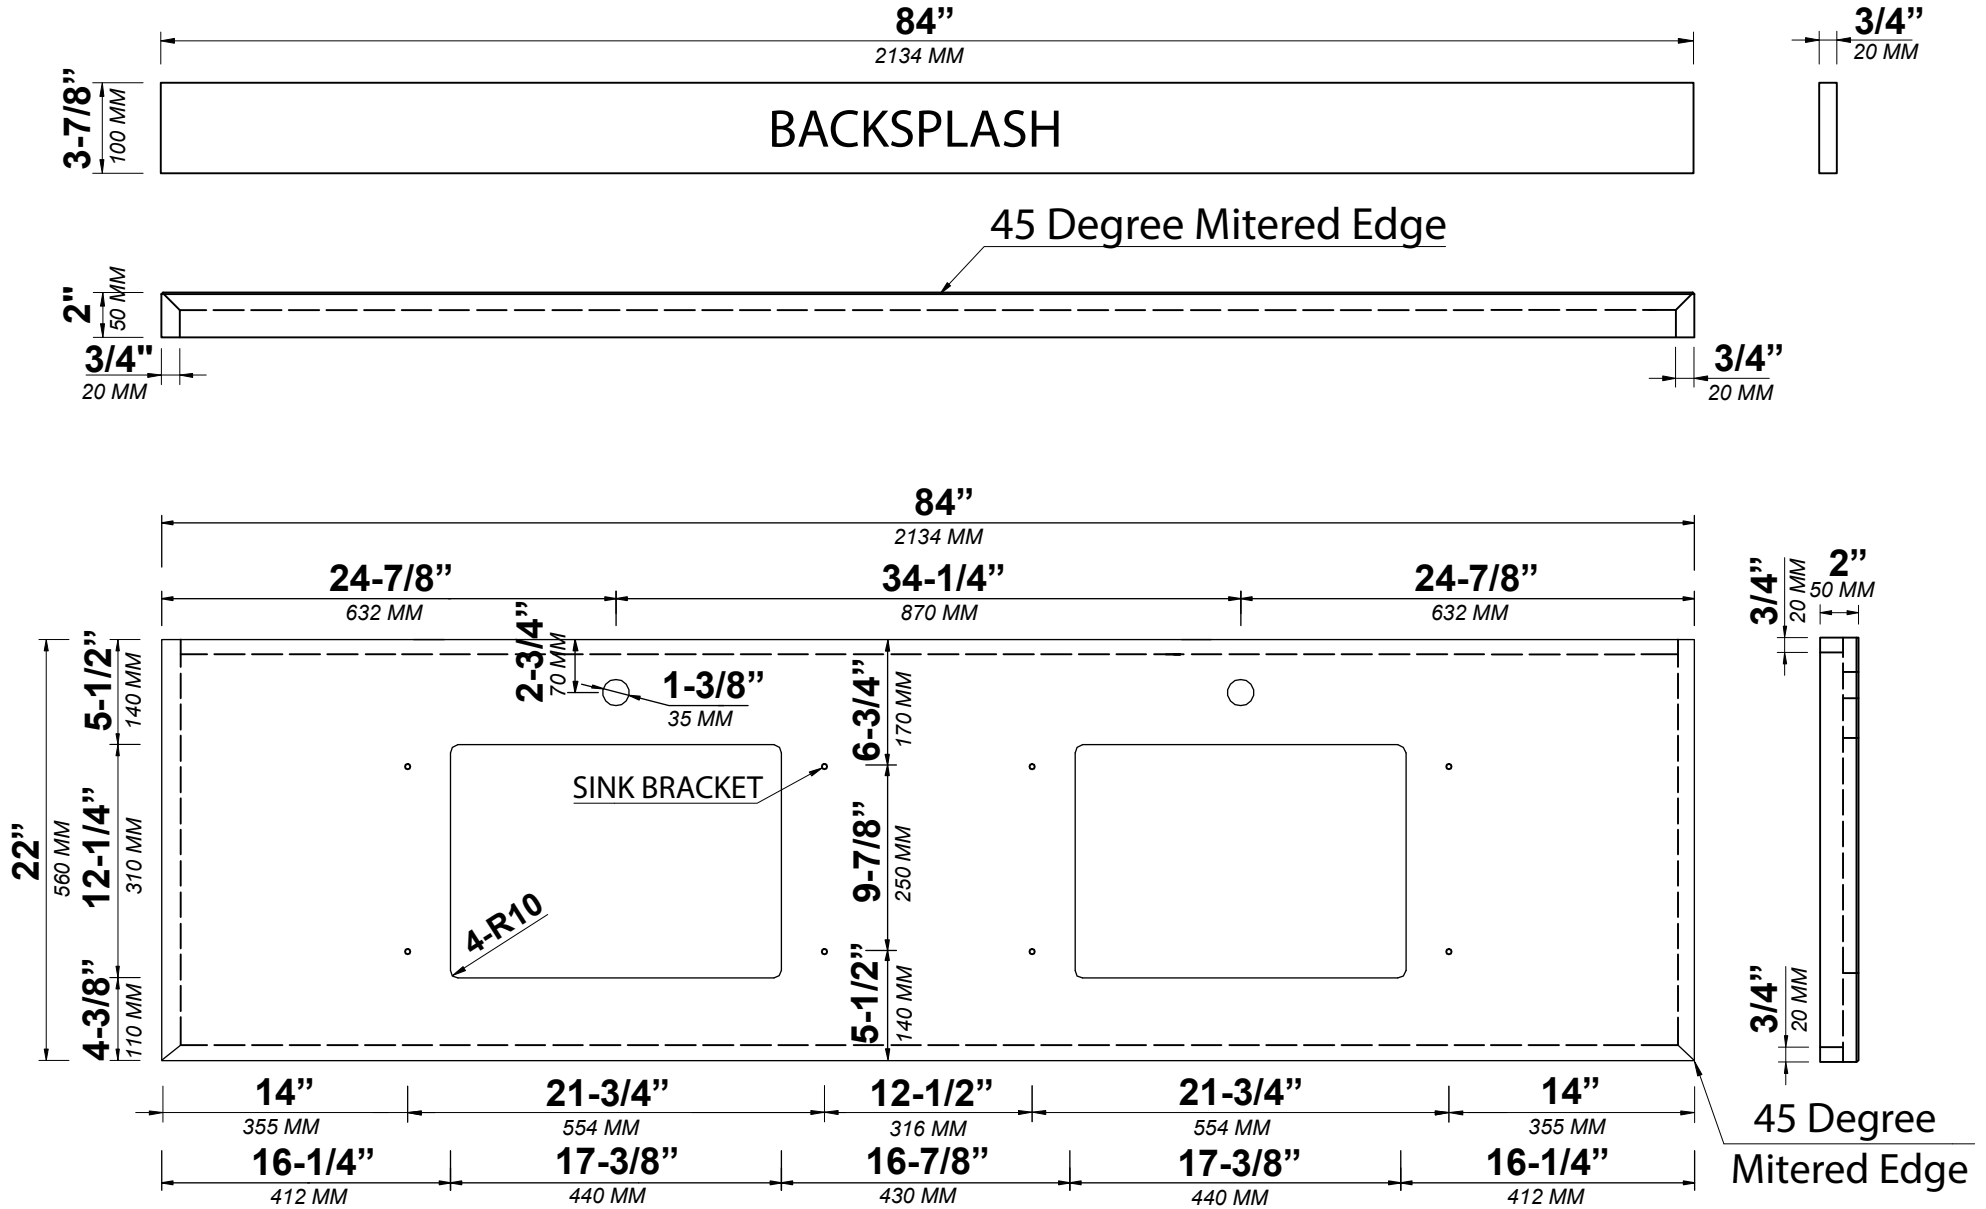

SIDE VIEW

84 IN DOUBLE SINK 2 IN STRAIGHT MITERED EDGE COUNTERTOP

84 IN DOUBLE SINK 2 IN STRAIGHT MITERED EDGE COUNTERTOP

NOTE: The dimensions specified below pertain exclusively to **Straight Mitered Edge** countertops. For information regarding **Double Cove Edge** dimensions, please refer to the Double Cove Edge dimensions section.

STANDARD RECTANGULAR UNDERMOUNT SINK

84 IN DOUBLE SINK 1.5 IN DOUBLE COVE EDGE COUNTERTOP

84 IN DOUBLE SINK 1.5 IN DOUBLE COVE EDGE COUNTERTOP

NOTE: The dimensions specified below pertain exclusively to **Double Cove Edge** countertops. For information regarding **Straight Mitered Edge** dimensions, please refer to the **Straight Mitered Edge** dimensions section.