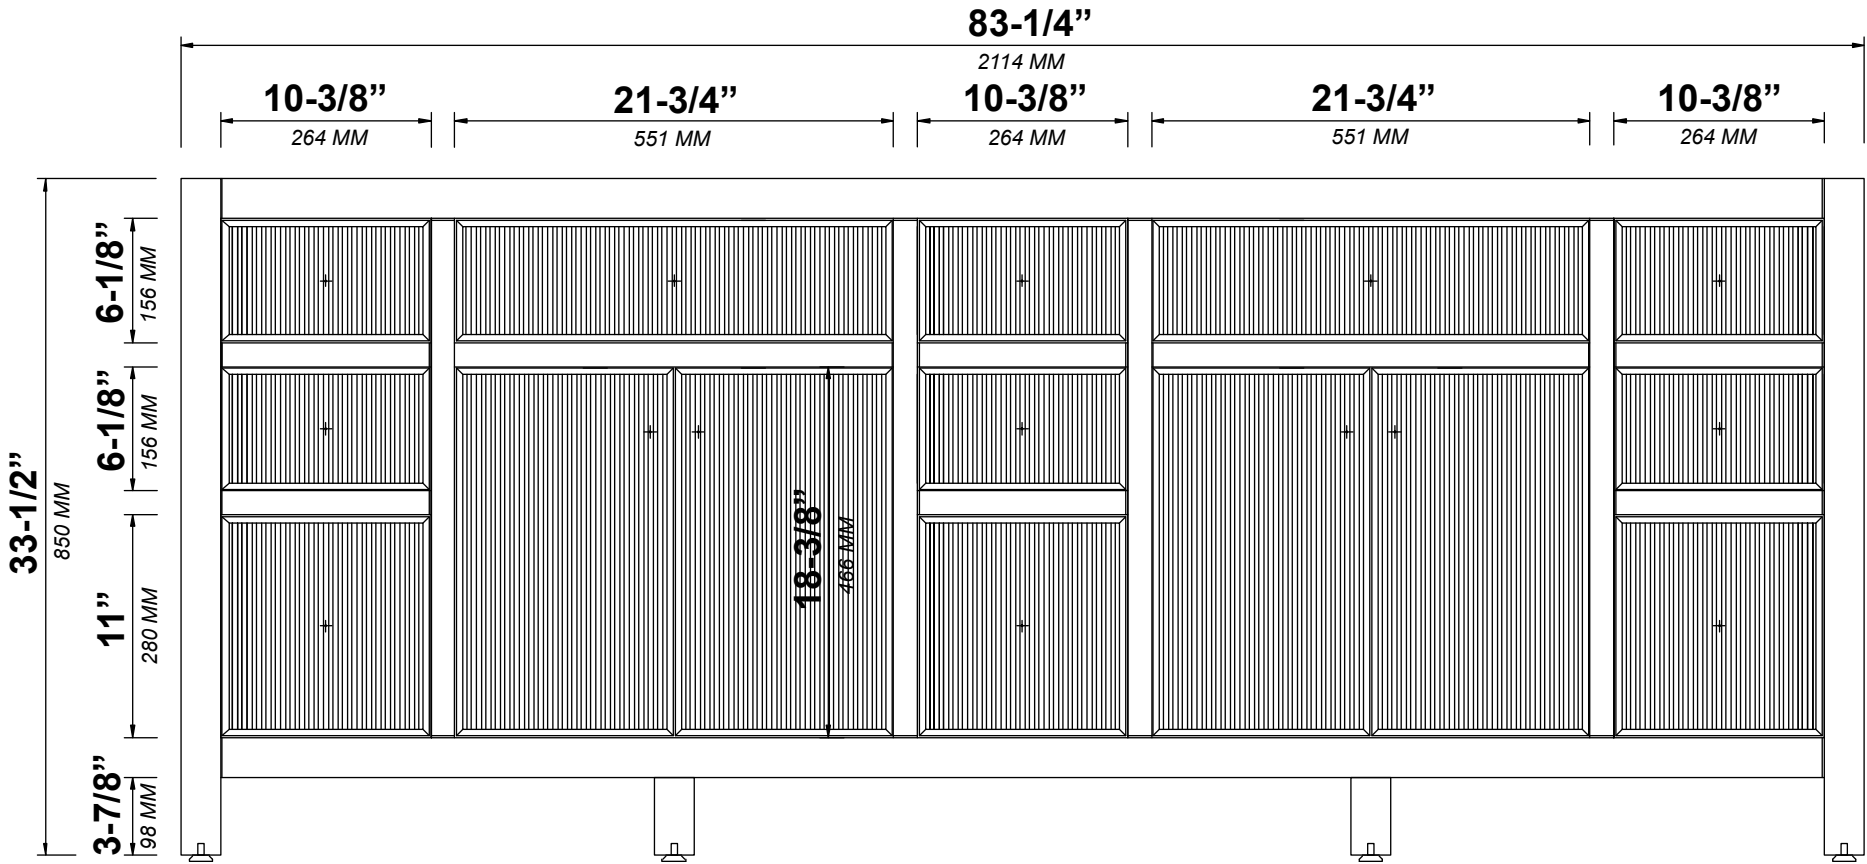

SONOMA 84 IN DOUBLE SINK BATHROOM VANITY

SONOMA 84 IN DOUBLE SINK CABINET

FRONT VIEW

SONOMA 84 IN DOUBLE SINK CABINET

TOP VIEW

SONOMA 84 IN DOUBLE SINK CABINET

BACK VIEW

SONOMA 84 IN DOUBLE SINK CABINET

SIDE VIEW

84 IN DOUBLE SINK 2 IN STRAIGHT MITERED EDGE COUNTERTOP

84 IN DOUBLE SINK 2 IN STRAIGHT MITERED EDGE COUNTERTOP

NOTE: The dimensions specified below pertain exclusively to **Straight Mitered Edge** countertops. For information regarding **Double Cove Edge** dimensions, please refer to the Double Cove Edge dimensions section.

STANDARD RECTANGULAR UNDERMOUNT SINK

84 IN DOUBLE SINK 1.5 IN DOUBLE COVE EDGE COUNTERTOP

84 IN DOUBLE SINK 1.5 IN DOUBLE COVE EDGE COUNTERTOP

NOTE: The dimensions specified below pertain exclusively to **Double Cove Edge** countertops. For information regarding **Straight Mitered Edge** dimensions, please refer to the **Straight Mitered Edge** dimensions section.