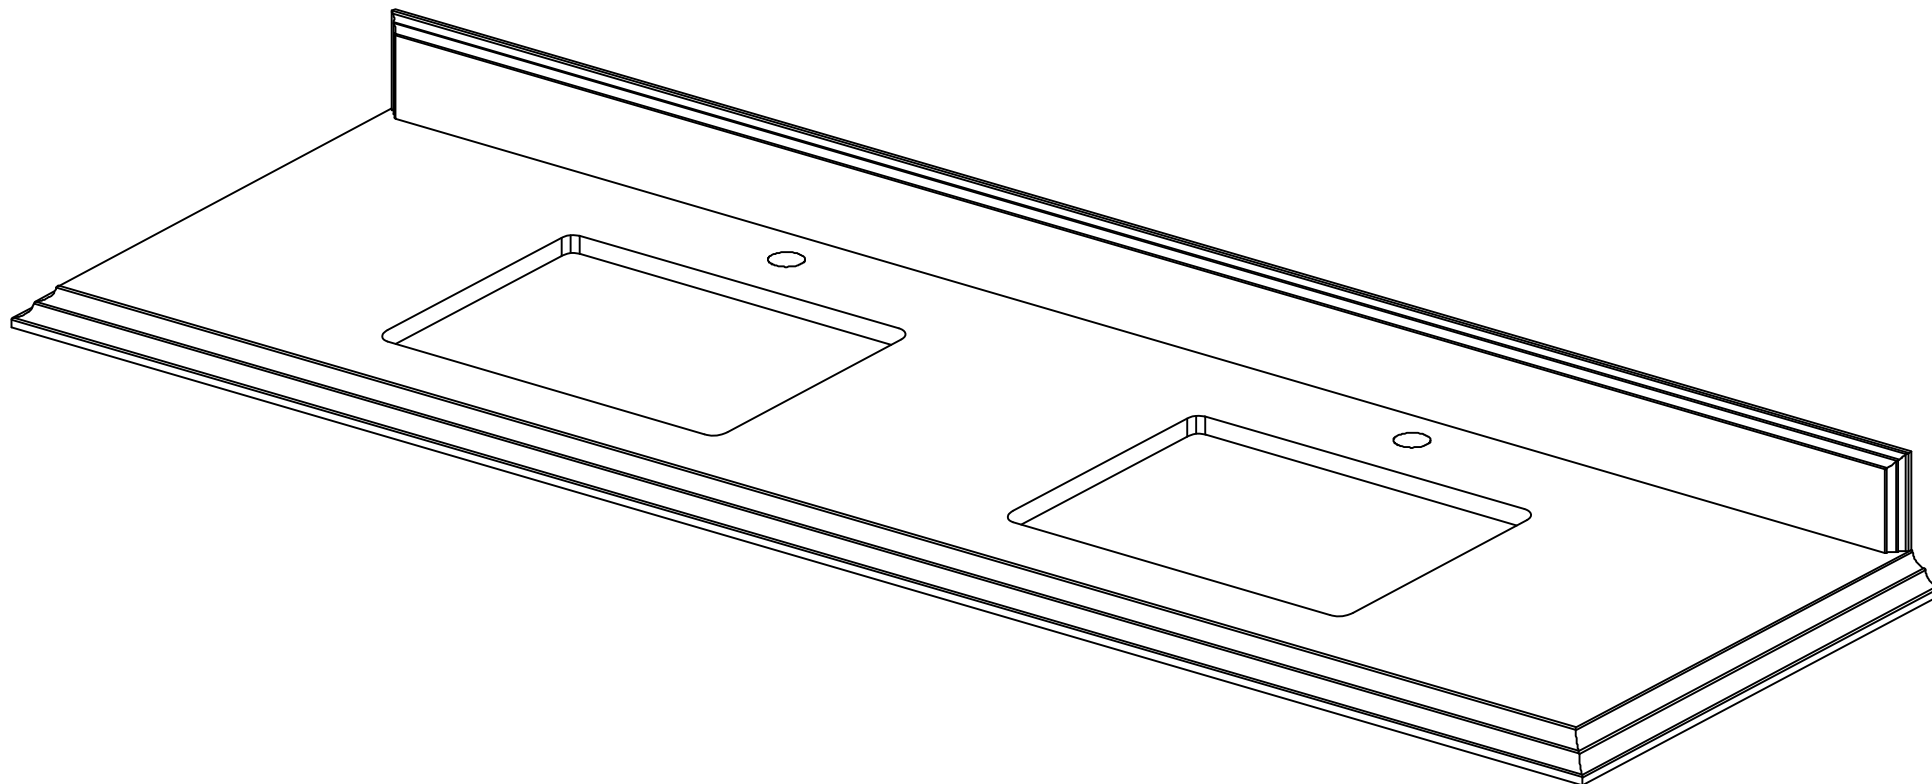

SIDE VIEW

84 IN DOUBLE SINK 2 IN STRAIGHT MITERED EDGE COUNTERTOP

84 IN DOUBLE SINK 2 IN STRAIGHT MITERED EDGE COUNTERTOP

NOTE: The dimensions specified below pertain exclusively to **Straight Mitered Edge** countertops. For information regarding **Double Cove Edge** dimensions, please refer to the Double Cove Edge dimensions section.

STANDARD RECTANGULAR UNDERMOUNT SINK

84 IN DOUBLE SINK 1.5 IN DOUBLE COVE EDGE COUNTERTOP

84 IN DOUBLE SINK 1.5 IN DOUBLE COVE EDGE COUNTERTOP

NOTE: The dimensions specified below pertain exclusively to **Double Cove Edge** countertops. For information regarding **Straight Mitered Edge** dimensions, please refer to the **Straight Mitered Edge** dimensions section.