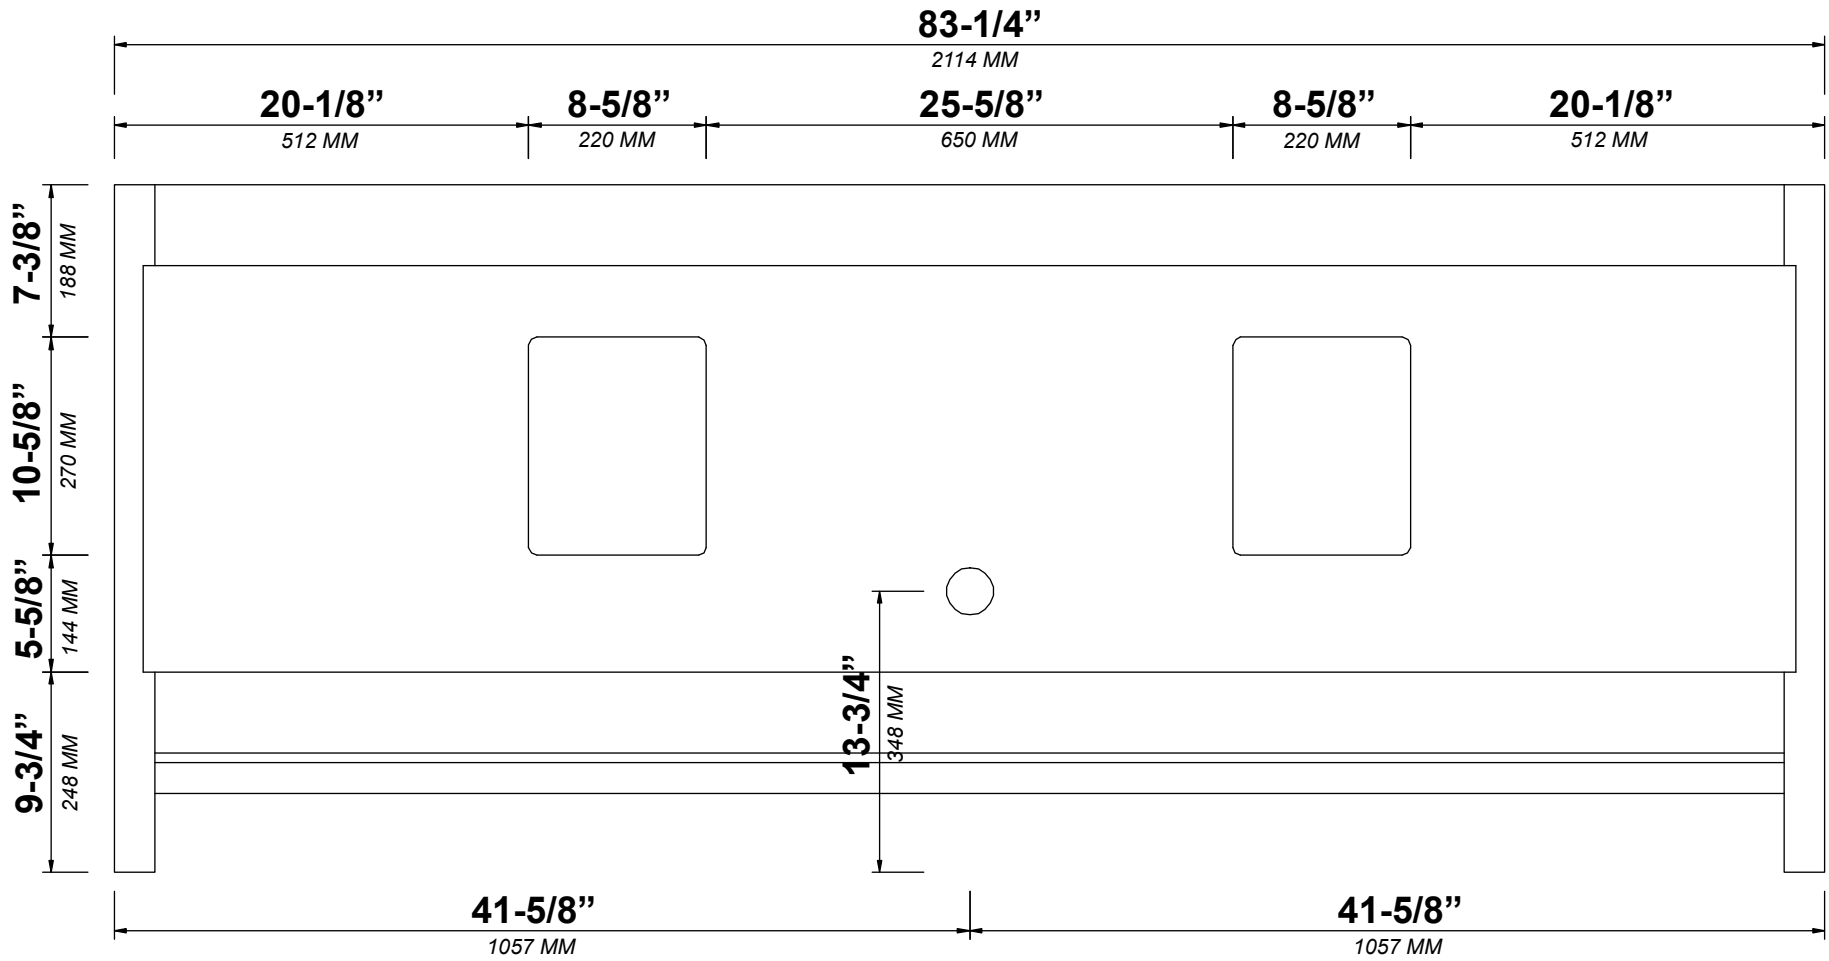

SONOMA 84 IN DOUBLE SINK BATHROOM VANITY

SONOMA 84 IN DOUBLE SINK CABINET

FRONT VIEW

SONOMA 84 IN DOUBLE SINK CABINET

TOP VIEW

SONOMA 84 IN DOUBLE SINK CABINET

BACK VIEW

SONOMA 84 IN DOUBLE SINK CABINET

SIDE VIEW

84 IN DOUBLE SINK 2 IN STRAIGHT MITERED EDGE COUNTERTOP

84 IN DOUBLE SINK 2 IN STRAIGHT MITERED EDGE COUNTERTOP

NOTE: The dimensions specified below pertain exclusively to **Straight Mitered Edge** countertops. For information regarding **Double Cove Edge** dimensions, please refer to the Double Cove Edge dimensions section.

STANDARD RECTANGULAR UNDERMOUNT SINK

84 IN DOUBLE SINK 1.5 IN DOUBLE COVE EDGE COUNTERTOP

84 IN DOUBLE SINK 1.5 IN DOUBLE COVE EDGE COUNTERTOP

NOTE: The dimensions specified below pertain exclusively to **Double Cove Edge** countertops. For information regarding **Straight Mitered Edge** dimensions, please refer to the **Straight Mitered Edge** dimensions section.