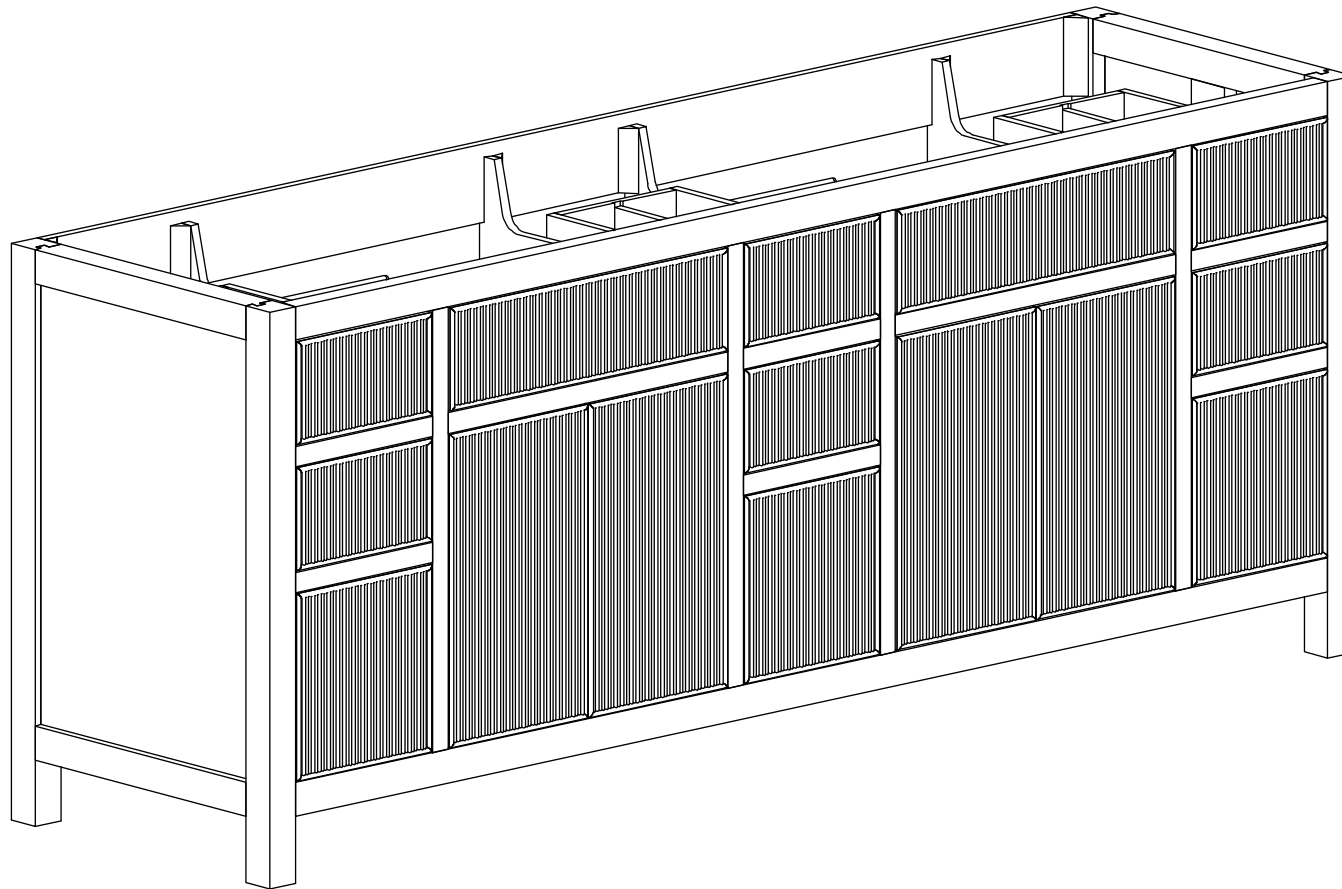

SONOMA 84 IN DOUBLE SINK BATHROOM VANITY

SONOMA 84 IN DOUBLE SINK CABINET

FRONT VIEW

SONOMA 84 IN DOUBLE SINK CABINET

TOP VIEW

SONOMA 84 IN DOUBLE SINK CABINET

BACK VIEW

SONOMA 84 IN DOUBLE SINK CABINET

SIDE VIEW

84 IN DOUBLE SINK 2 IN STRAIGHT MITERED EDGE COUNTERTOP

84 IN DOUBLE SINK 2 IN STRAIGHT MITERED EDGE COUNTERTOP

NOTE: The dimensions specified below pertain exclusively to **Straight Mitered Edge** countertops. For information regarding **Double Cove Edge** dimensions, please refer to the Double Cove Edge dimensions section.

STANDARD RECTANGULAR UNDERMOUNT SINK

84 IN DOUBLE SINK 1.5 IN DOUBLE COVE EDGE COUNTERTOP

84 IN DOUBLE SINK 1.5 IN DOUBLE COVE EDGE COUNTERTOP

NOTE: The dimensions specified below pertain exclusively to **Double Cove Edge** countertops. For information regarding **Straight Mitered Edge** dimensions, please refer to the **Straight Mitered Edge** dimensions section.