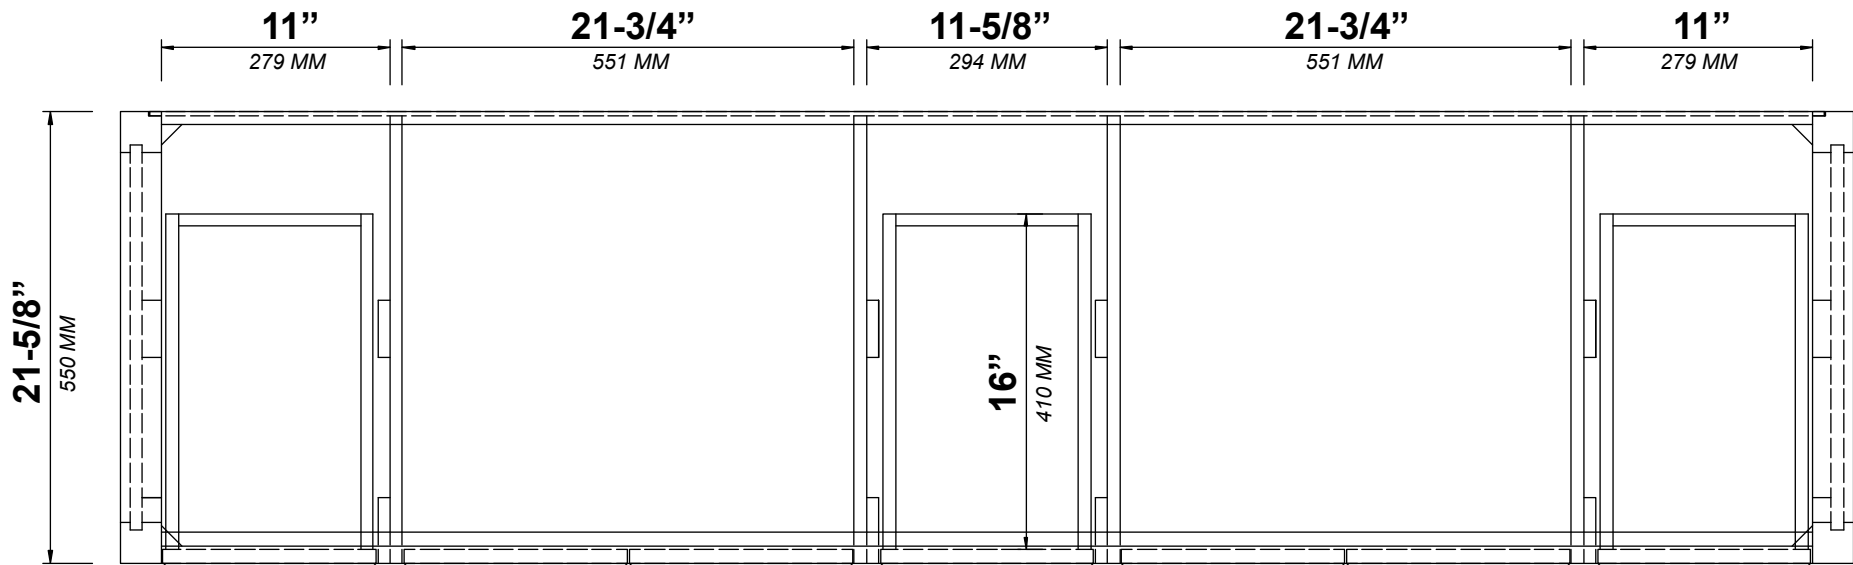

SONOMA 84 IN DOUBLE SINK BATHROOM VANITY

SONOMA 84 IN DOUBLE SINK CABINET

FRONT VIEW

SONOMA 84 IN DOUBLE SINK CABINET

TOP VIEW

SONOMA 84 IN DOUBLE SINK CABINET

BACK VIEW

SONOMA 84 IN DOUBLE SINK CABINET

SIDE VIEW

84 IN DOUBLE SINK 2 IN STRAIGHT MITERED EDGE COUNTERTOP

84 IN DOUBLE SINK 2 IN STRAIGHT MITERED EDGE COUNTERTOP

NOTE: The dimensions specified below pertain exclusively to **Straight Mitered Edge** countertops. For information regarding **Double Cove Edge** dimensions, please refer to the Double Cove Edge dimensions section.

STANDARD RECTANGULAR UNDERMOUNT SINK

84 IN DOUBLE SINK 1.5 IN DOUBLE COVE EDGE COUNTERTOP

84 IN DOUBLE SINK 1.5 IN DOUBLE COVE EDGE COUNTERTOP

NOTE: The dimensions specified below pertain exclusively to **Double Cove Edge** countertops. For information regarding **Straight Mitered Edge** dimensions, please refer to the **Straight Mitered Edge** dimensions section.