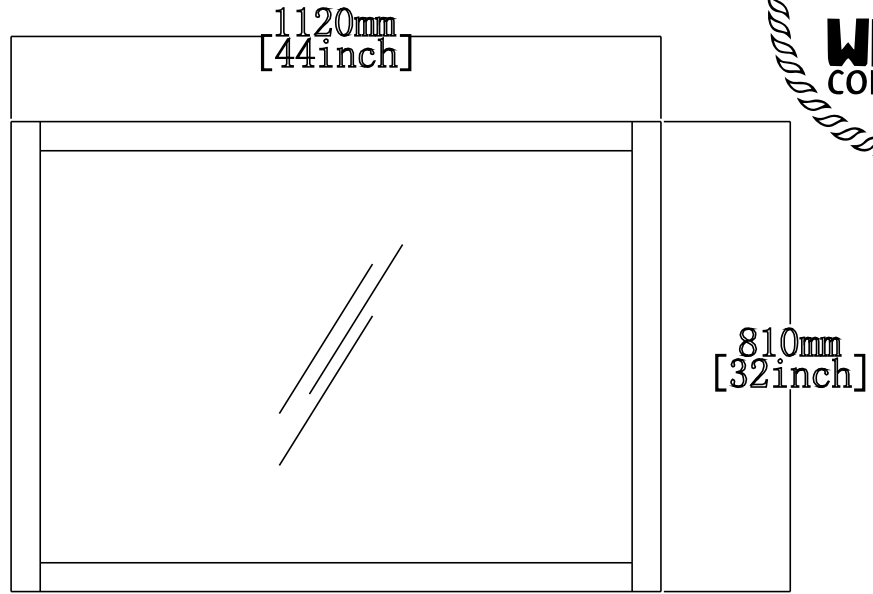

TECHNICAL DRAWING

Mirror

Cabinet

Countertop

Solid Wood Construction Bathroom Vanity