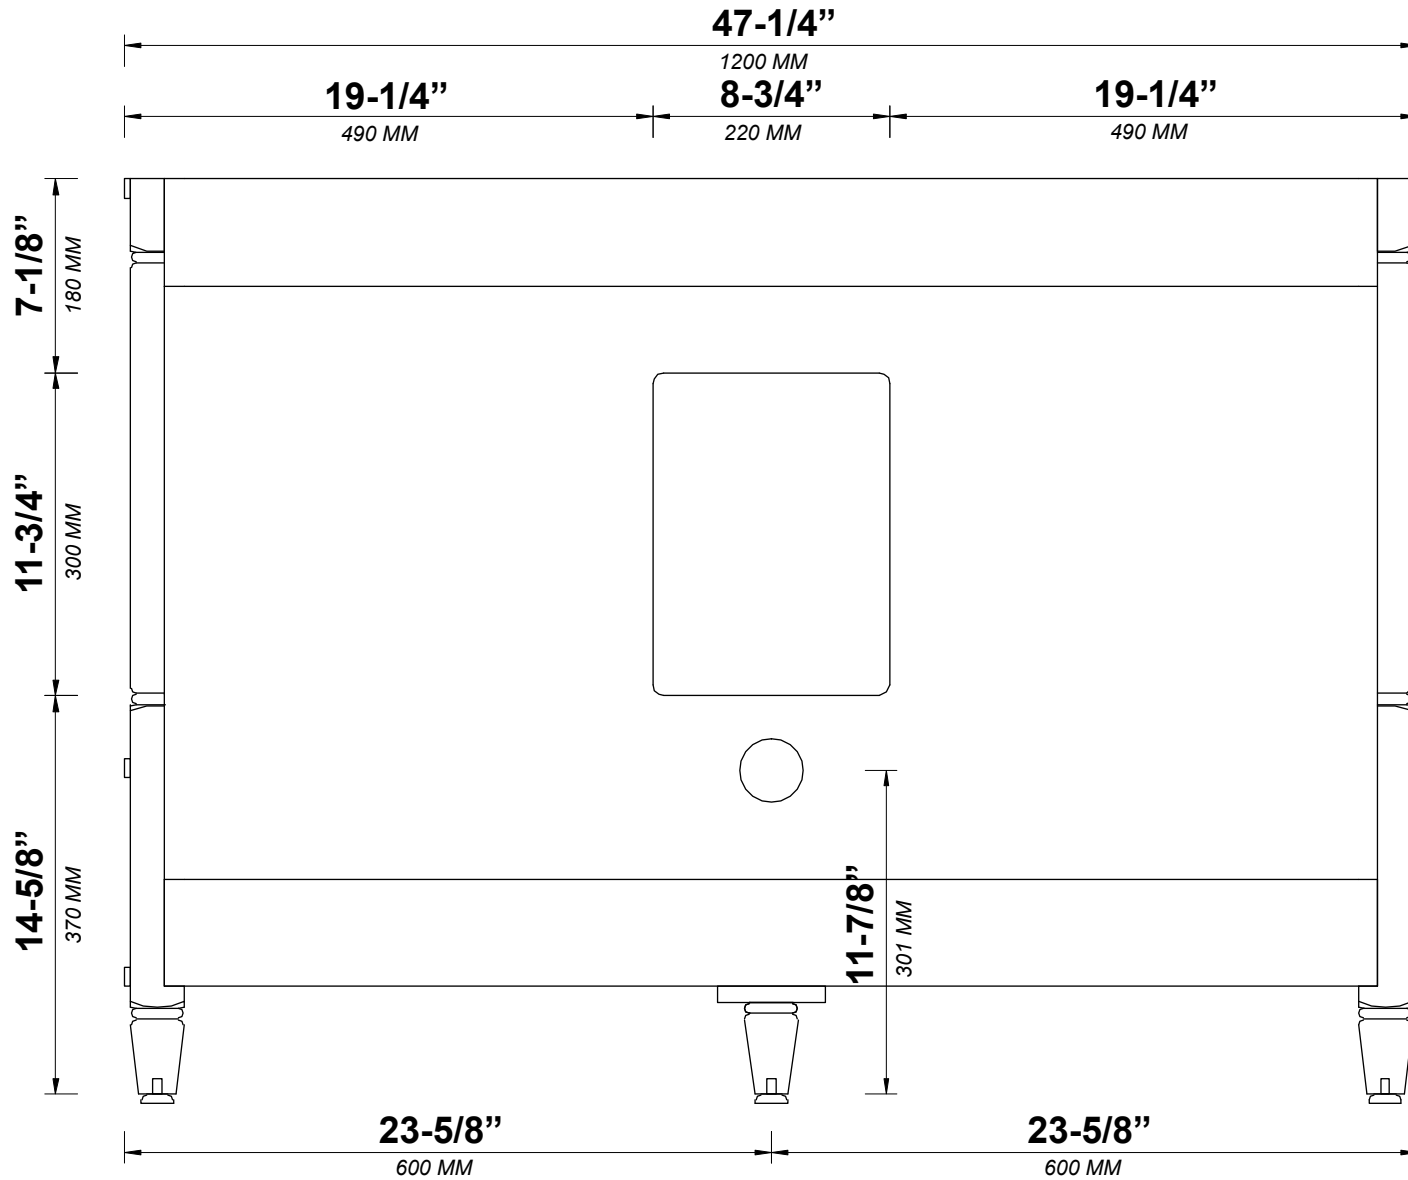

**ABERDEEN 48 IN SINGLE SINK
BATHROOM VANITY**

ABERDEEN 48 IN SINGLE SINK CABINET

FRONT VIEW

ABERDEEN 48 IN SINGLE SINK CABINET

TOP VIEW

ABERDEEN 48 IN SINGLE SINK CABINET

BACK VIEW

ABERDEEN 48 IN SINGLE SINK CABINET

SIDE VIEW

48 IN SINGLE SINK 2 IN STRAIGHT MITERED EDGE COUNTERTOP

48 IN SINGLE SINK 2 IN STRAIGHT MITERED EDGE COUNTERTOP

NOTE: The dimensions specified below pertain exclusively to **Straight Mitered Edge** countertops. For information regarding **Double Cove Edge** dimensions, please refer to the Double Cove Edge dimensions section.

STANDARD RECTANGULAR UNDERMOUNT SINK

48 IN SINGLE SINK 1.5 IN DOUBLE COVE EDGE COUNTERTOP

48 IN SINGLE SINK 1.5 IN DOUBLE COVE EDGE COUNTERTOP

NOTE: The dimensions specified below pertain exclusively to **Double Cove Edge** countertops. For information regarding **Straight Mitered Edge** dimensions, please refer to the Straight Mitered Edge dimensions section.