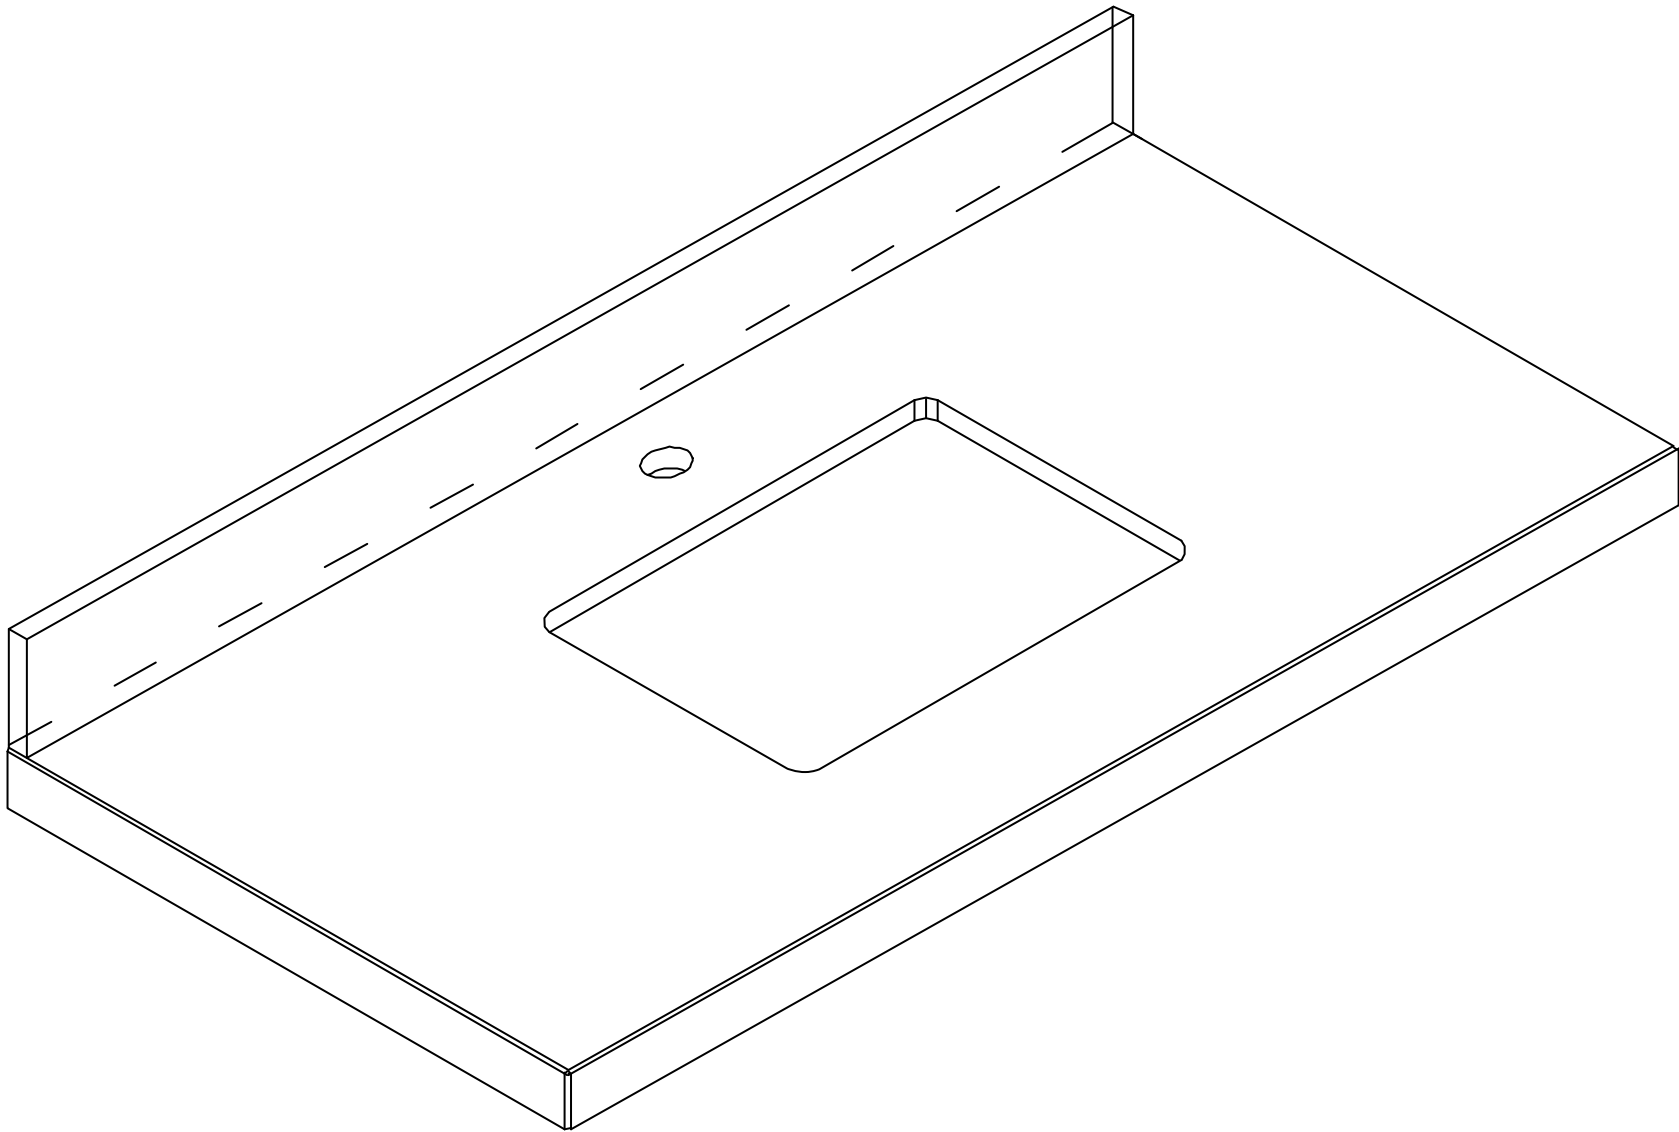

**ABERDEEN 48 IN SINGLE SINK
BATHROOM VANITY**

ABERDEEN 48 IN SINGLE SINK CABINET

FRONT VIEW

ABERDEEN 48 IN SINGLE SINK CABINET

TOP VIEW

ABERDEEN 48 IN SINGLE SINK CABINET

BACK VIEW

ABERDEEN 48 IN SINGLE SINK CABINET

SIDE VIEW

48 IN SINGLE SINK 2 IN STRAIGHT MITERED EDGE COUNTERTOP

48 IN SINGLE SINK 2 IN STRAIGHT MITERED EDGE COUNTERTOP

NOTE: The dimensions specified below pertain exclusively to **Straight Mitered Edge** countertops. For information regarding **Double Cove Edge** dimensions, please refer to the Double Cove Edge dimensions section.

STANDARD RECTANGULAR UNDERMOUNT SINK

48 IN SINGLE SINK 1.5 IN DOUBLE COVE EDGE COUNTERTOP

48 IN SINGLE SINK 1.5 IN DOUBLE COVE EDGE COUNTERTOP

NOTE: The dimensions specified below pertain exclusively to **Double Cove Edge** countertops. For information regarding **Straight Mitered Edge** dimensions, please refer to the Straight Mitered Edge dimensions section.