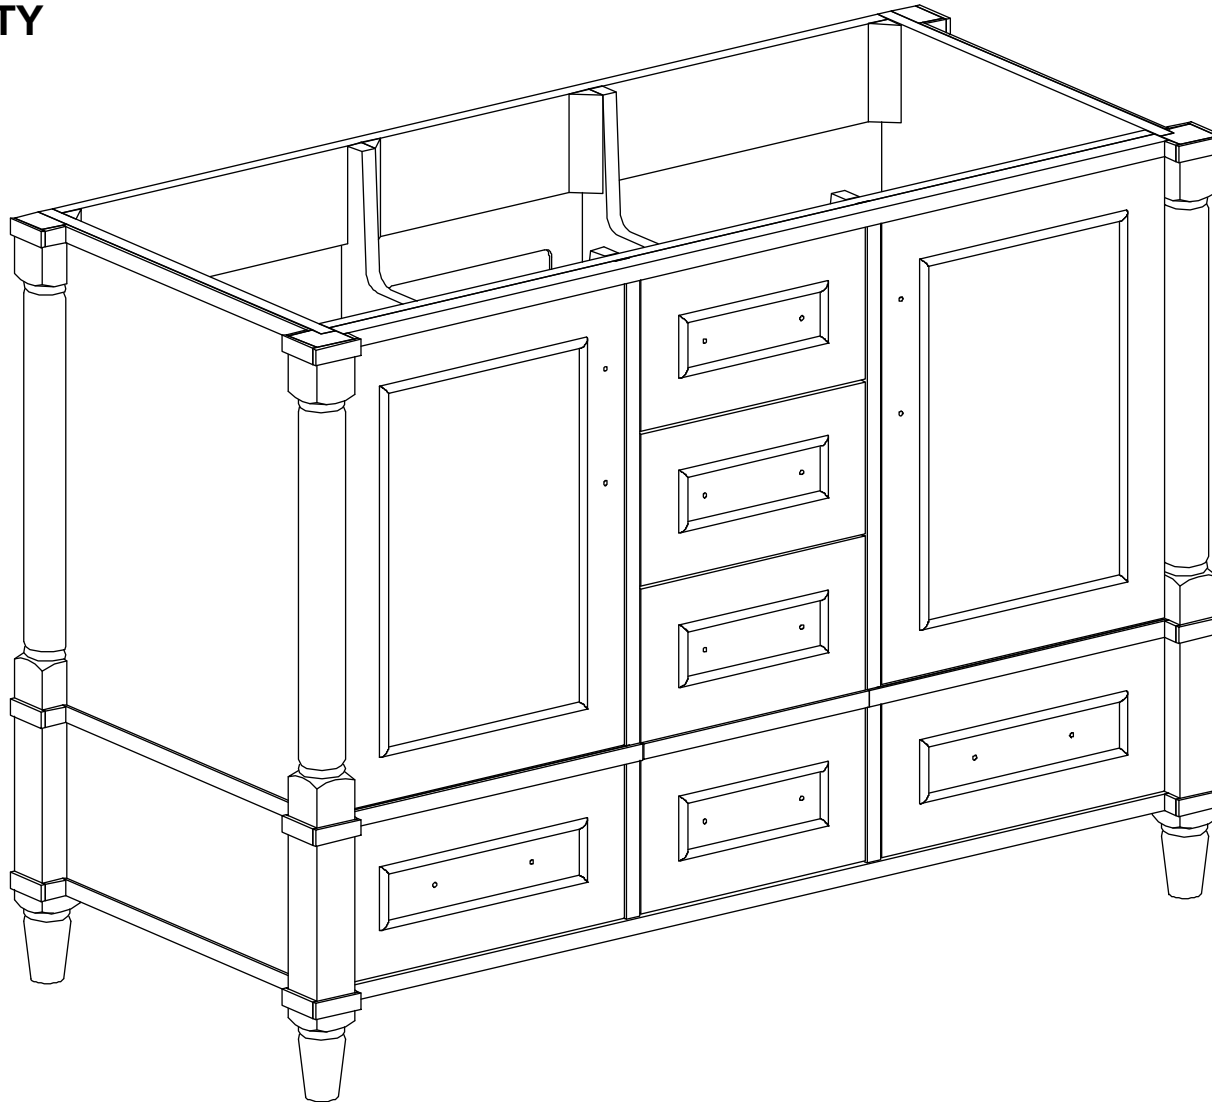

**ABERDEEN 48 IN SINGLE SINK
BATHROOM VANITY**

ABERDEEN 48 IN SINGLE SINK CABINET

FRONT VIEW

ABERDEEN 48 IN SINGLE SINK CABINET

TOP VIEW

ABERDEEN 48 IN SINGLE SINK CABINET

BACK VIEW

ABERDEEN 48 IN SINGLE SINK CABINET

SIDE VIEW

48 IN SINGLE SINK 2 IN STRAIGHT MITERED EDGE COUNTERTOP

48 IN SINGLE SINK 2 IN STRAIGHT MITERED EDGE COUNTERTOP

NOTE: The dimensions specified below pertain exclusively to **Straight Mitered Edge** countertops. For information regarding **Double Cove Edge** dimensions, please refer to the Double Cove Edge dimensions section.

STANDARD RECTANGULAR UNDERMOUNT SINK

48 IN SINGLE SINK 1.5 IN DOUBLE COVE EDGE COUNTERTOP

48 IN SINGLE SINK 1.5 IN DOUBLE COVE EDGE COUNTERTOP

NOTE: The dimensions specified below pertain exclusively to **Double Cove Edge** countertops. For information regarding **Straight Mitered Edge** dimensions, please refer to the Straight Mitered Edge dimensions section.