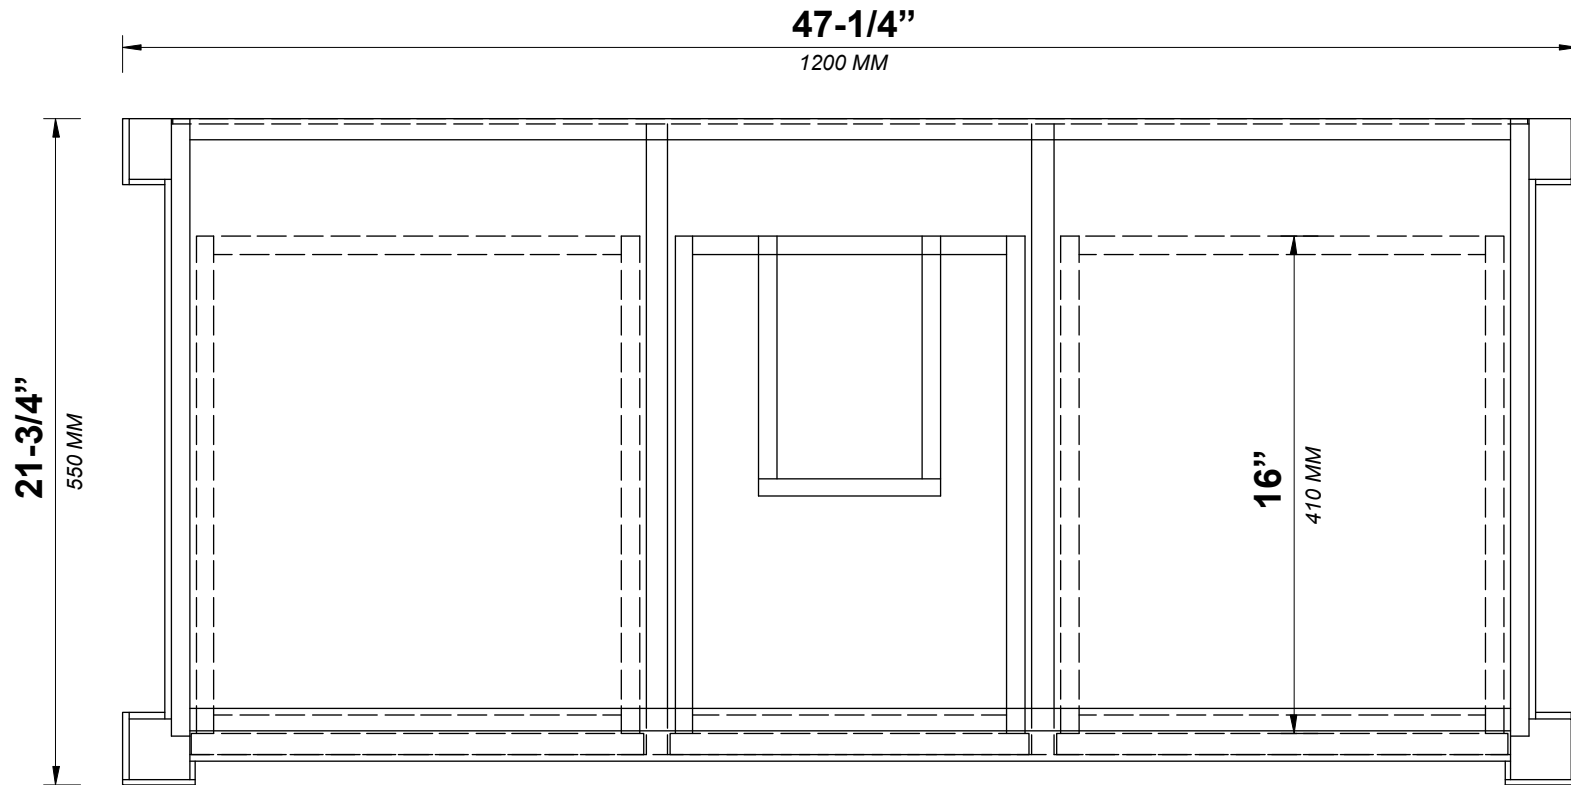

**ABERDEEN 48 IN SINGLE SINK
BATHROOM VANITY**

ABERDEEN 48 IN SINGLE SINK CABINET

FRONT VIEW

ABERDEEN 48 IN SINGLE SINK CABINET

TOP VIEW

ABERDEEN 48 IN SINGLE SINK CABINET

BACK VIEW

ABERDEEN 48 IN SINGLE SINK CABINET

SIDE VIEW

48 IN SINGLE SINK 2 IN STRAIGHT MITERED EDGE COUNTERTOP

48 IN SINGLE SINK 2 IN STRAIGHT MITERED EDGE COUNTERTOP

NOTE: The dimensions specified below pertain exclusively to **Straight Mitered Edge** countertops. For information regarding **Double Cove Edge** dimensions, please refer to the Double Cove Edge dimensions section.

STANDARD RECTANGULAR UNDERMOUNT SINK

48 IN SINGLE SINK 1.5 IN DOUBLE COVE EDGE COUNTERTOP

48 IN SINGLE SINK 1.5 IN DOUBLE COVE EDGE COUNTERTOP

NOTE: The dimensions specified below pertain exclusively to **Double Cove Edge** countertops. For information regarding **Straight Mitered Edge** dimensions, please refer to the Straight Mitered Edge dimensions section.