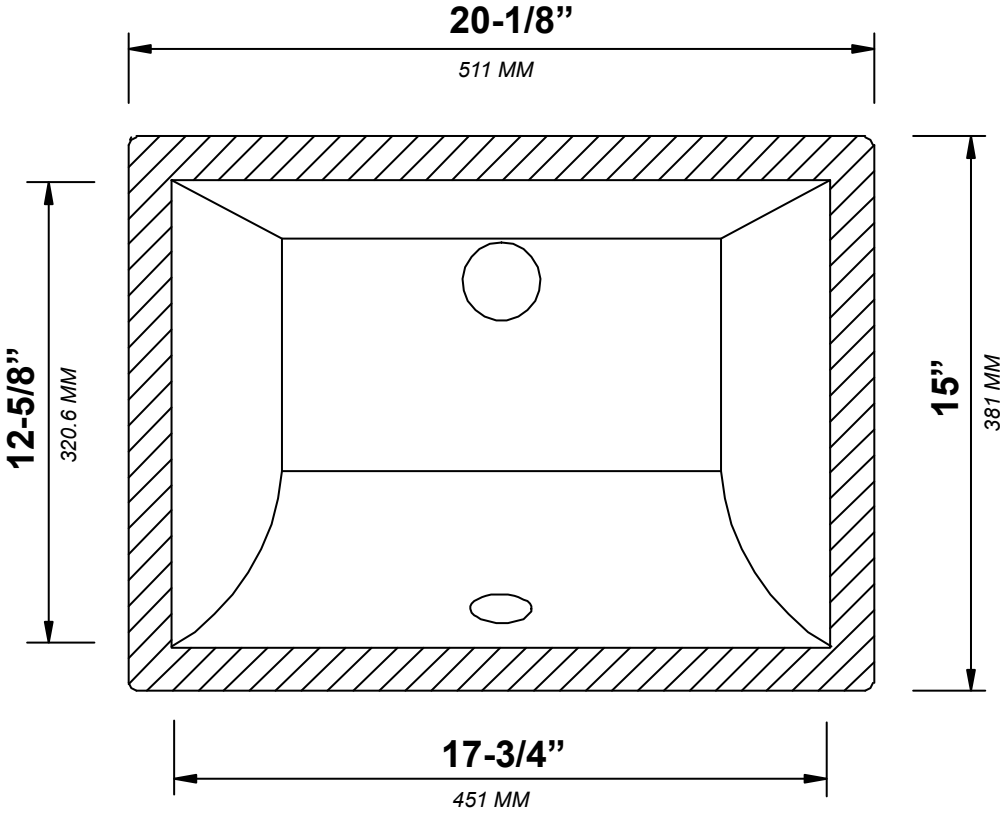

**ABERDEEN 48 IN SINGLE SINK
BATHROOM VANITY**

ABERDEEN 48 IN SINGLE SINK CABINET

FRONT VIEW

ABERDEEN 48 IN SINGLE SINK CABINET

TOP VIEW

ABERDEEN 48 IN SINGLE SINK CABINET

BACK VIEW

ABERDEEN 48 IN SINGLE SINK CABINET

SIDE VIEW

48 IN SINGLE SINK 2 IN STRAIGHT MITERED EDGE COUNTERTOP

48 IN SINGLE SINK 2 IN STRAIGHT MITERED EDGE COUNTERTOP

NOTE: The dimensions specified below pertain exclusively to **Straight Mitered Edge** countertops. For information regarding **Double Cove Edge** dimensions, please refer to the Double Cove Edge dimensions section.

STANDARD RECTANGULAR UNDERMOUNT SINK

48 IN SINGLE SINK 1.5 IN DOUBLE COVE EDGE COUNTERTOP

48 IN SINGLE SINK 1.5 IN DOUBLE COVE EDGE COUNTERTOP

NOTE: The dimensions specified below pertain exclusively to **Double Cove Edge** countertops. For information regarding **Straight Mitered Edge** dimensions, please refer to the Straight Mitered Edge dimensions section.