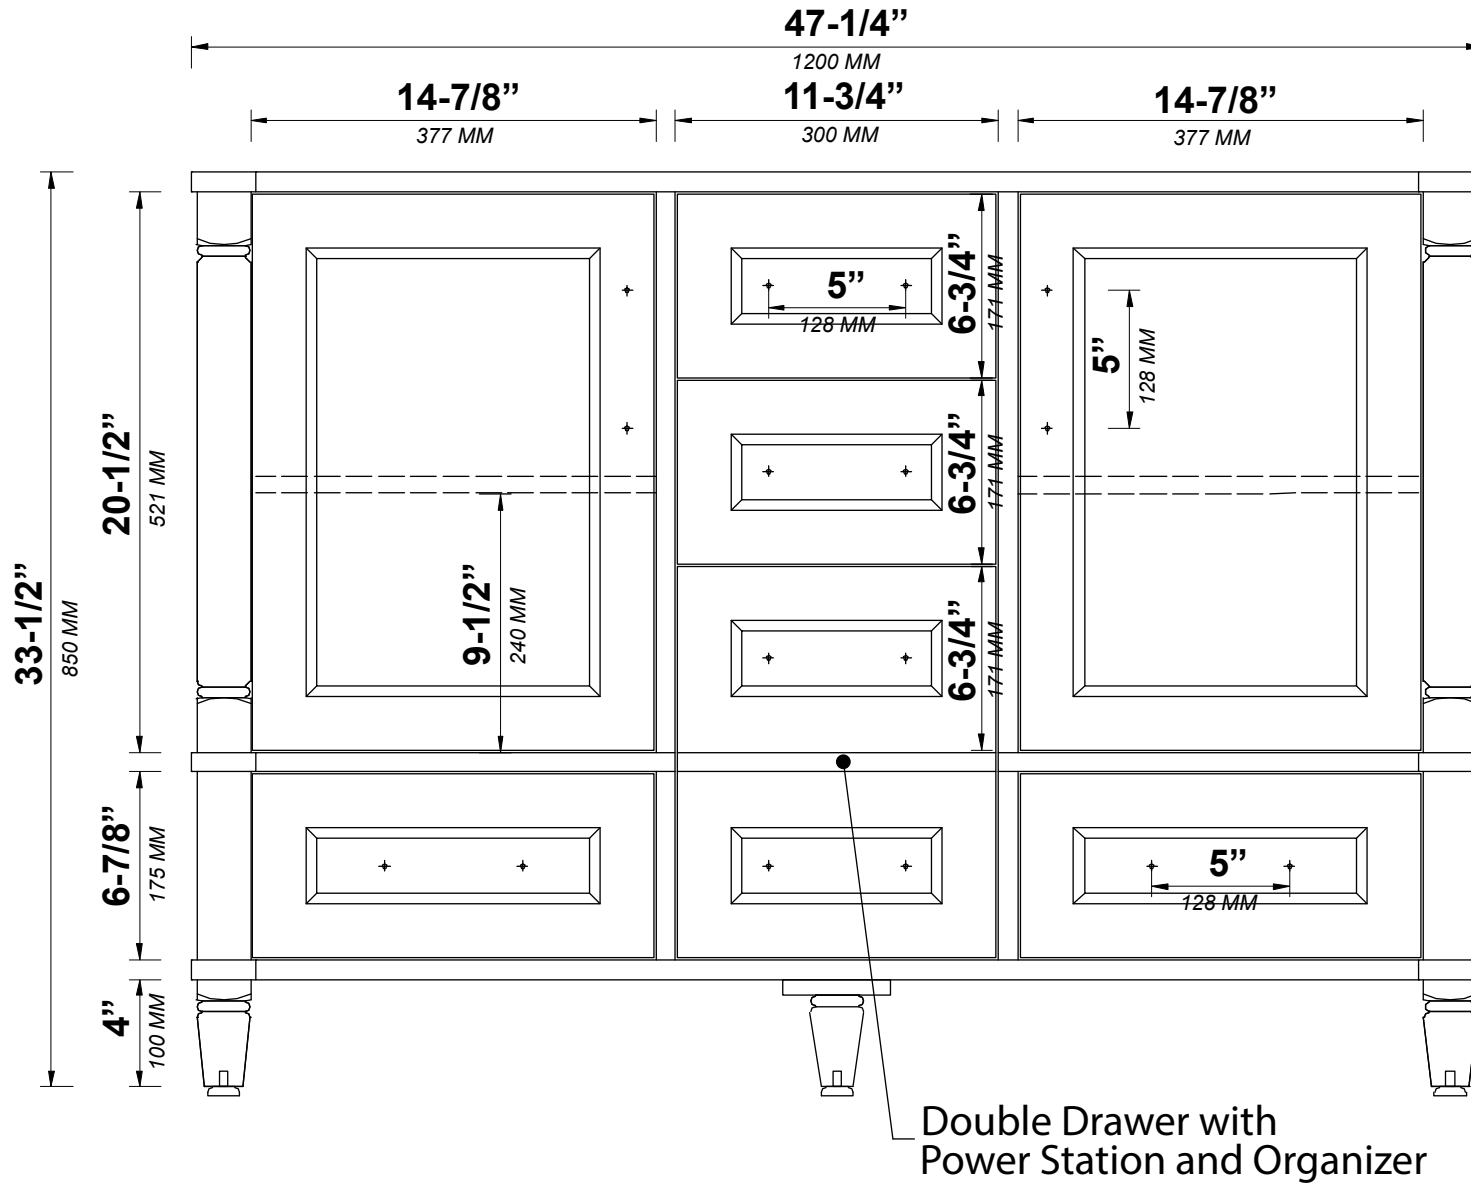

**ABERDEEN 48 IN SINGLE SINK
BATHROOM VANITY**

ABERDEEN 48 IN SINGLE SINK CABINET

FRONT VIEW

ABERDEEN 48 IN SINGLE SINK CABINET

TOP VIEW

ABERDEEN 48 IN SINGLE SINK CABINET

BACK VIEW

ABERDEEN 48 IN SINGLE SINK CABINET

SIDE VIEW

48 IN SINGLE SINK 2 IN STRAIGHT MITERED EDGE COUNTERTOP

48 IN SINGLE SINK 2 IN STRAIGHT MITERED EDGE COUNTERTOP

NOTE: The dimensions specified below pertain exclusively to **Straight Mitered Edge** countertops. For information regarding **Double Cove Edge** dimensions, please refer to the Double Cove Edge dimensions section.

STANDARD RECTANGULAR UNDERMOUNT SINK

48 IN SINGLE SINK 1.5 IN DOUBLE COVE EDGE COUNTERTOP

48 IN SINGLE SINK 1.5 IN DOUBLE COVE EDGE COUNTERTOP

NOTE: The dimensions specified below pertain exclusively to **Double Cove Edge** countertops. For information regarding **Straight Mitered Edge** dimensions, please refer to the Straight Mitered Edge dimensions section.