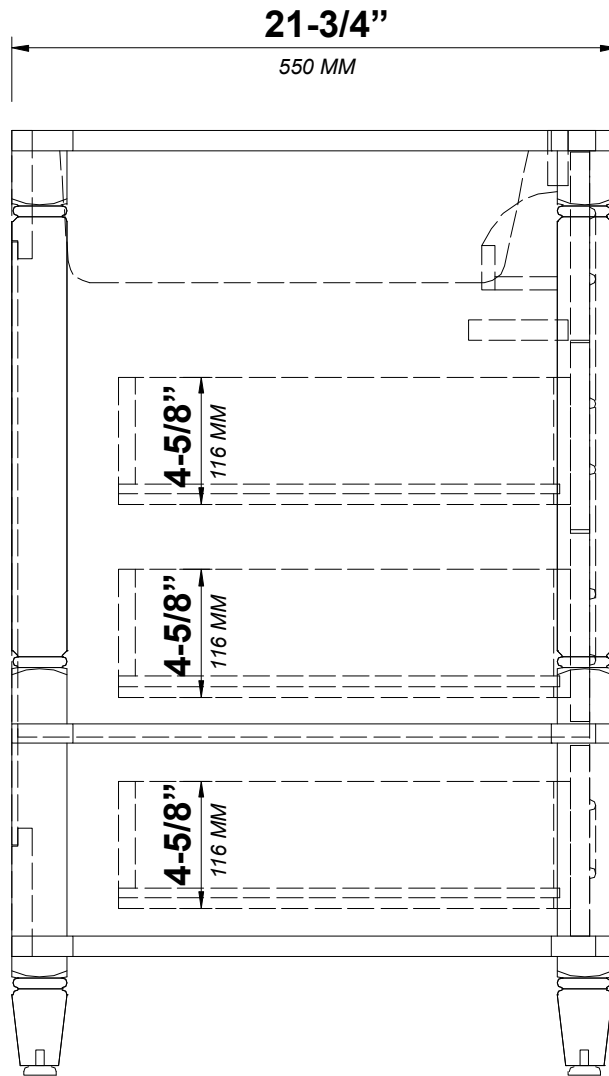

**ABERDEEN 48 IN SINGLE SINK
BATHROOM VANITY**

ABERDEEN 48 IN SINGLE SINK CABINET

FRONT VIEW

ABERDEEN 48 IN SINGLE SINK CABINET

TOP VIEW

ABERDEEN 48 IN SINGLE SINK CABINET

BACK VIEW

ABERDEEN 48 IN SINGLE SINK CABINET

SIDE VIEW

48 IN SINGLE SINK 2 IN STRAIGHT MITERED EDGE COUNTERTOP

48 IN SINGLE SINK 2 IN STRAIGHT MITERED EDGE COUNTERTOP

NOTE: The dimensions specified below pertain exclusively to **Straight Mitered Edge** countertops. For information regarding **Double Cove Edge** dimensions, please refer to the Double Cove Edge dimensions section.

STANDARD RECTANGULAR UNDERMOUNT SINK

48 IN SINGLE SINK 1.5 IN DOUBLE COVE EDGE COUNTERTOP

48 IN SINGLE SINK 1.5 IN DOUBLE COVE EDGE COUNTERTOP

NOTE: The dimensions specified below pertain exclusively to **Double Cove Edge** countertops. For information regarding **Straight Mitered Edge** dimensions, please refer to the Straight Mitered Edge dimensions section.