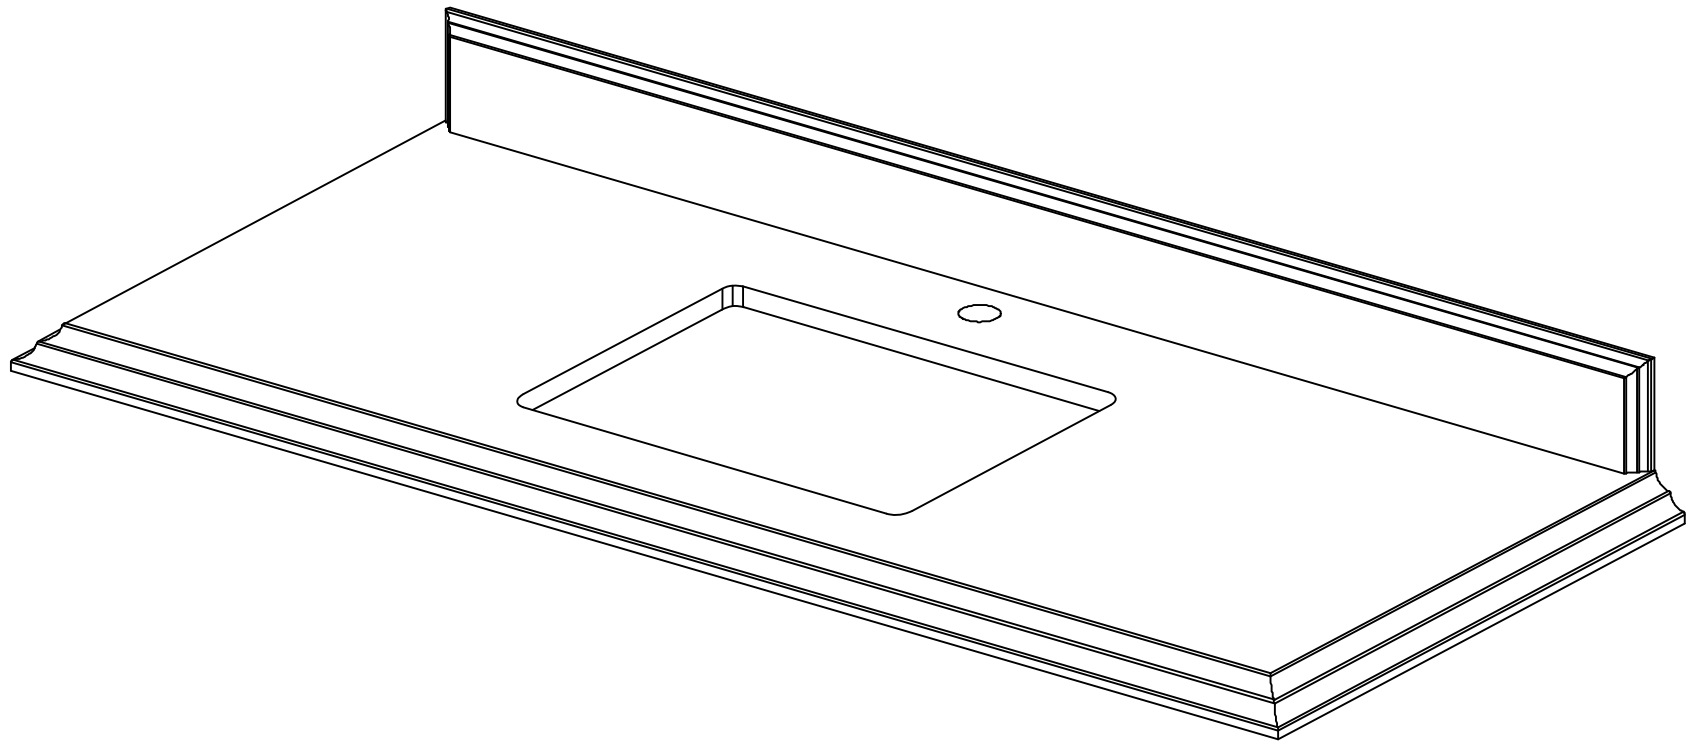

**ABERDEEN 48 IN SINGLE SINK
BATHROOM VANITY**

ABERDEEN 48 IN SINGLE SINK CABINET

FRONT VIEW

ABERDEEN 48 IN SINGLE SINK CABINET

TOP VIEW

ABERDEEN 48 IN SINGLE SINK CABINET

BACK VIEW

ABERDEEN 48 IN SINGLE SINK CABINET

SIDE VIEW

48 IN SINGLE SINK 2 IN STRAIGHT MITERED EDGE COUNTERTOP

48 IN SINGLE SINK 2 IN STRAIGHT MITERED EDGE COUNTERTOP

NOTE: The dimensions specified below pertain exclusively to **Straight Mitered Edge** countertops. For information regarding **Double Cove Edge** dimensions, please refer to the Double Cove Edge dimensions section.

STANDARD RECTANGULAR UNDERMOUNT SINK

48 IN SINGLE SINK 1.5 IN DOUBLE COVE EDGE COUNTERTOP

48 IN SINGLE SINK 1.5 IN DOUBLE COVE EDGE COUNTERTOP

NOTE: The dimensions specified below pertain exclusively to **Double Cove Edge** countertops. For information regarding **Straight Mitered Edge** dimensions, please refer to the Straight Mitered Edge dimensions section.