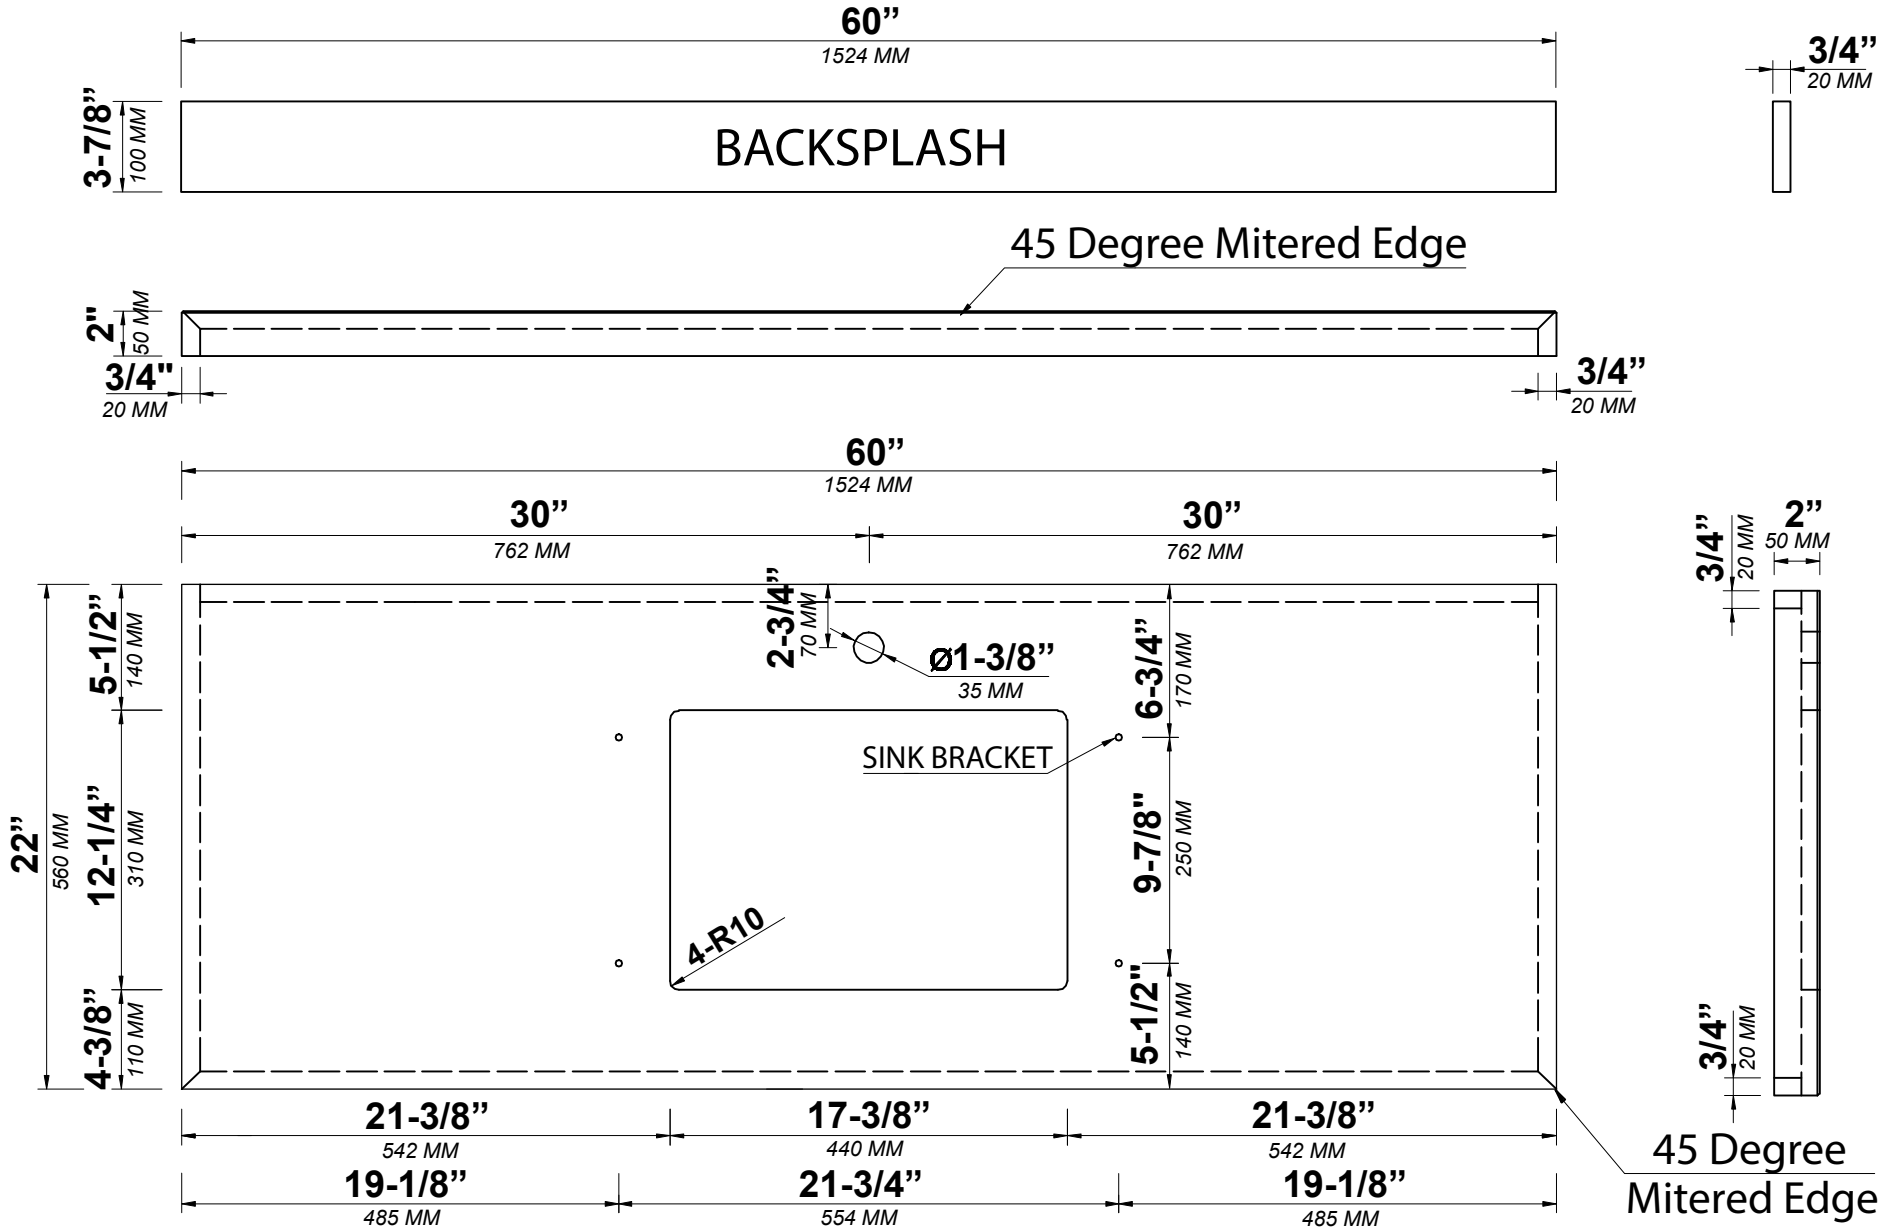

BACK VIEW

ABERDEEN 60 IN SINGLE SINK CABINET

SIDE VIEW

60 IN SINGLE SINK 2 IN STRAIGHT MITERED EDGE COUNTERTOP

60 IN SINGLE SINK 2 IN STRAIGHT MITERED EDGE COUNTERTOP

NOTE: The dimensions specified below pertain exclusively to **Straight Mitered Edge** countertops. For information regarding **Double Cove Edge** dimensions, please refer to the Double Cove Edge dimensions section.

STANDARD RECTANGULAR UNDERMOUNT SINK

60 IN SINGLE SINK 1.5 IN DOUBLE COVE EDGE COUNTERTOP

60 IN SINGLE SINK 1.5 IN DOUBLE COVE EDGE COUNTERTOP

NOTE: The dimensions specified below pertain exclusively to **Double Cove Edge** countertops. For information regarding **Straight Mitered Edge** dimensions, please refer to the Straight Mitered Edge dimensions section.