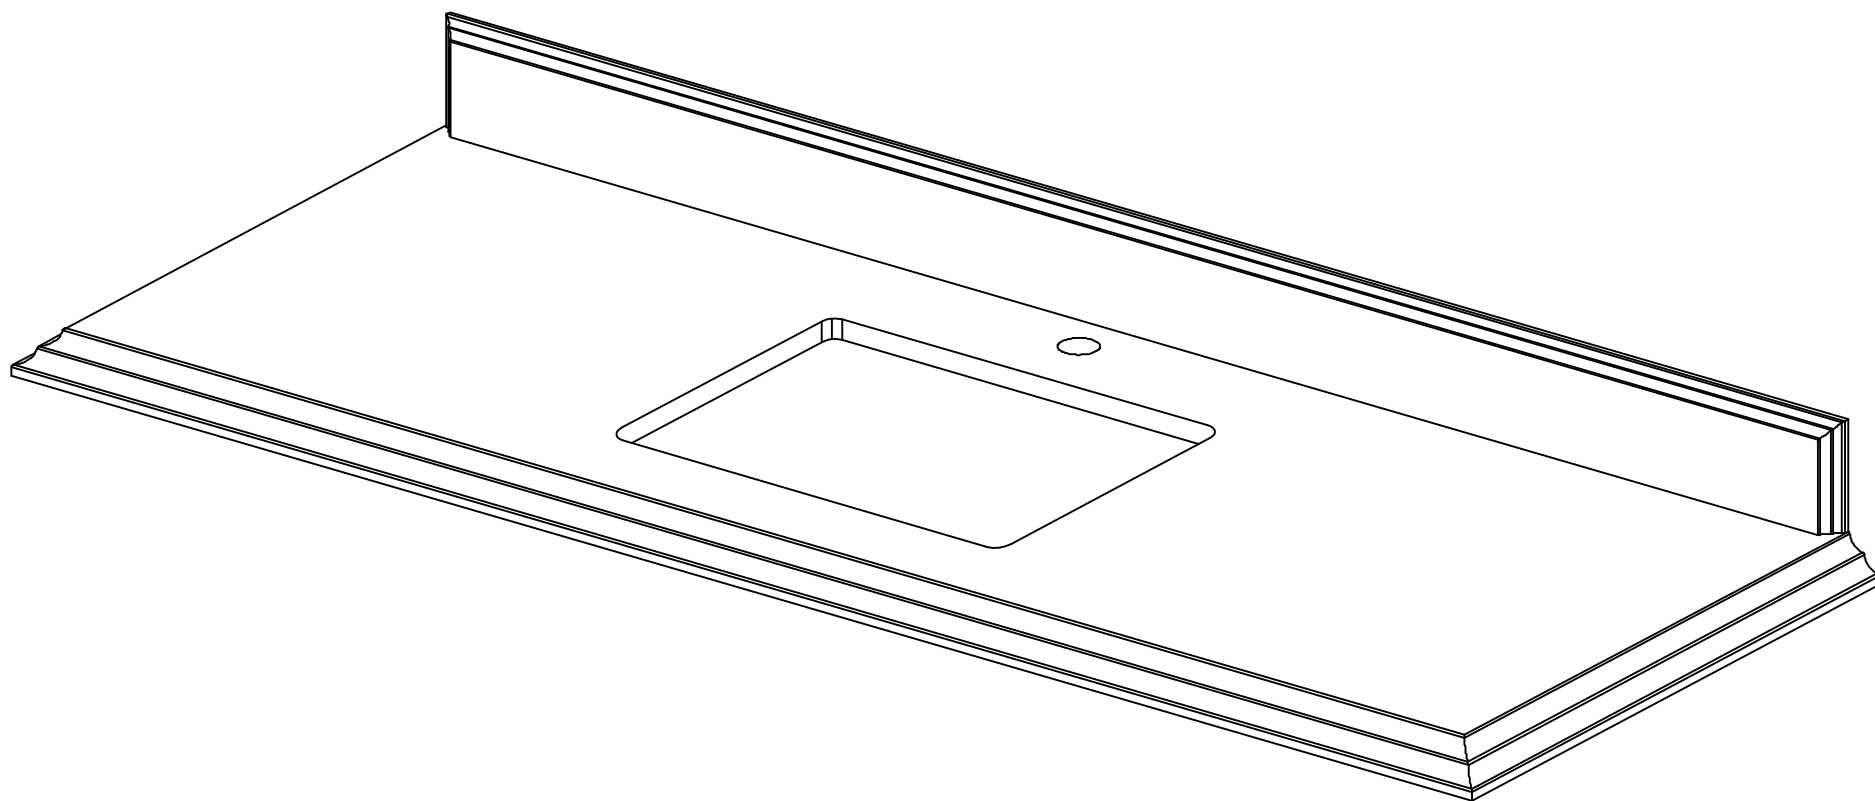

**ABERDEEN 60 IN SINGLE SINK
BATHROOM VANITY**

ABERDEEN 60 IN SINGLE SINK CABINET

FRONT VIEW

Double Drawer with
Power Station and Organizer

ABERDEEN 60 IN SINGLE SINK CABINET

TOP VIEW

ABERDEEN 60 IN SINGLE SINK CABINET

BACK VIEW

ABERDEEN 60 IN SINGLE SINK CABINET

SIDE VIEW

60 IN SINGLE SINK 2 IN STRAIGHT MITERED EDGE COUNTERTOP

60 IN SINGLE SINK 2 IN STRAIGHT MITERED EDGE COUNTERTOP

NOTE: The dimensions specified below pertain exclusively to **Straight Mitered Edge** countertops. For information regarding **Double Cove Edge** dimensions, please refer to the Double Cove Edge dimensions section.

STANDARD RECTANGULAR UNDERMOUNT SINK

60 IN SINGLE SINK 1.5 IN DOUBLE COVE EDGE COUNTERTOP

60 IN SINGLE SINK 1.5 IN DOUBLE COVE EDGE COUNTERTOP

NOTE: The dimensions specified below pertain exclusively to **Double Cove Edge** countertops. For information regarding **Straight Mitered Edge** dimensions, please refer to the Straight Mitered Edge dimensions section.