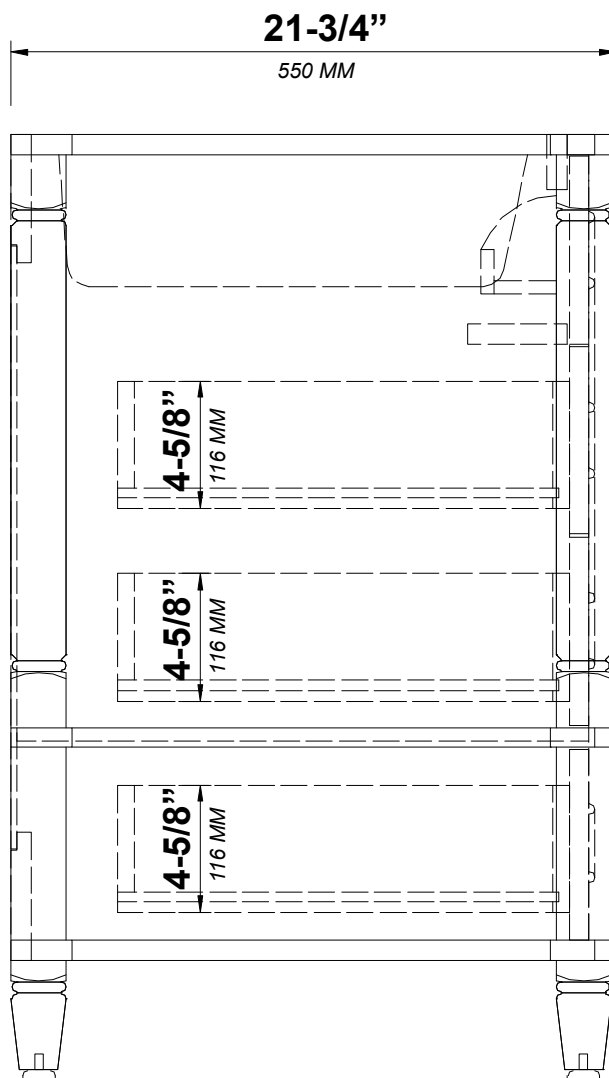

**ABERDEEN 60 IN SINGLE SINK
BATHROOM VANITY**

ABERDEEN 60 IN SINGLE SINK CABINET

FRONT VIEW

Double Drawer with
Power Station and Organizer

ABERDEEN 60 IN SINGLE SINK CABINET

TOP VIEW

ABERDEEN 60 IN SINGLE SINK CABINET

BACK VIEW

ABERDEEN 60 IN SINGLE SINK CABINET

SIDE VIEW

60 IN SINGLE SINK 2 IN STRAIGHT MITERED EDGE COUNTERTOP

60 IN SINGLE SINK 2 IN STRAIGHT MITERED EDGE COUNTERTOP

NOTE: The dimensions specified below pertain exclusively to **Straight Mitered Edge** countertops. For information regarding **Double Cove Edge** dimensions, please refer to the Double Cove Edge dimensions section.

STANDARD RECTANGULAR UNDERMOUNT SINK

60 IN SINGLE SINK 1.5 IN DOUBLE COVE EDGE COUNTERTOP

60 IN SINGLE SINK 1.5 IN DOUBLE COVE EDGE COUNTERTOP

NOTE: The dimensions specified below pertain exclusively to **Double Cove Edge** countertops. For information regarding **Straight Mitered Edge** dimensions, please refer to the Straight Mitered Edge dimensions section.