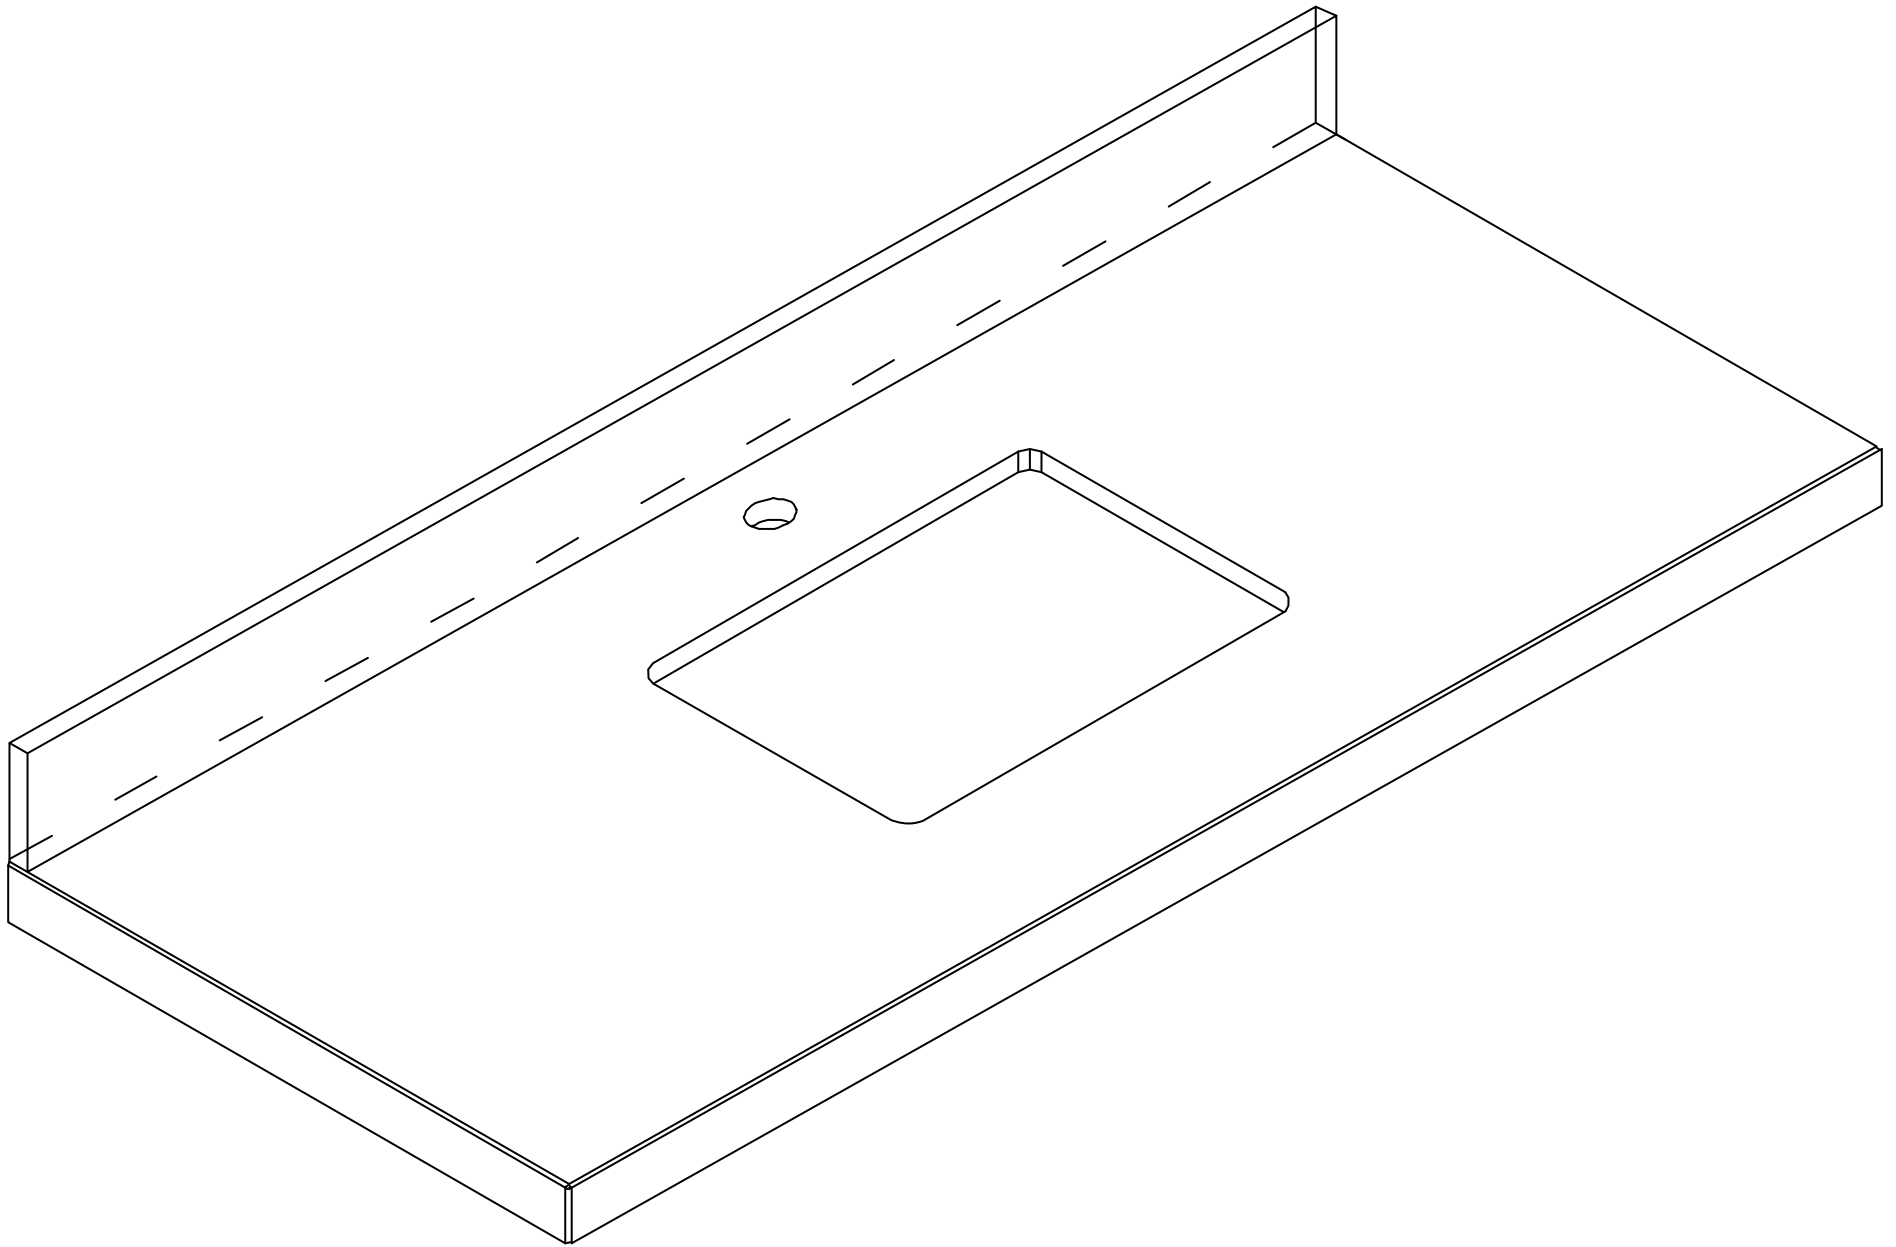

**ABERDEEN 60 IN SINGLE SINK
BATHROOM VANITY**

ABERDEEN 60 IN SINGLE SINK CABINET

FRONT VIEW

Double Drawer with
Power Station and Organizer

ABERDEEN 60 IN SINGLE SINK CABINET

TOP VIEW

ABERDEEN 60 IN SINGLE SINK CABINET

BACK VIEW

ABERDEEN 60 IN SINGLE SINK CABINET

SIDE VIEW

60 IN SINGLE SINK 2 IN STRAIGHT MITERED EDGE COUNTERTOP

60 IN SINGLE SINK 2 IN STRAIGHT MITERED EDGE COUNTERTOP

NOTE: The dimensions specified below pertain exclusively to **Straight Mitered Edge** countertops. For information regarding **Double Cove Edge** dimensions, please refer to the Double Cove Edge dimensions section.

STANDARD RECTANGULAR UNDERMOUNT SINK

60 IN SINGLE SINK 1.5 IN DOUBLE COVE EDGE COUNTERTOP

60 IN SINGLE SINK 1.5 IN DOUBLE COVE EDGE COUNTERTOP

NOTE: The dimensions specified below pertain exclusively to **Double Cove Edge** countertops. For information regarding **Straight Mitered Edge** dimensions, please refer to the Straight Mitered Edge dimensions section.