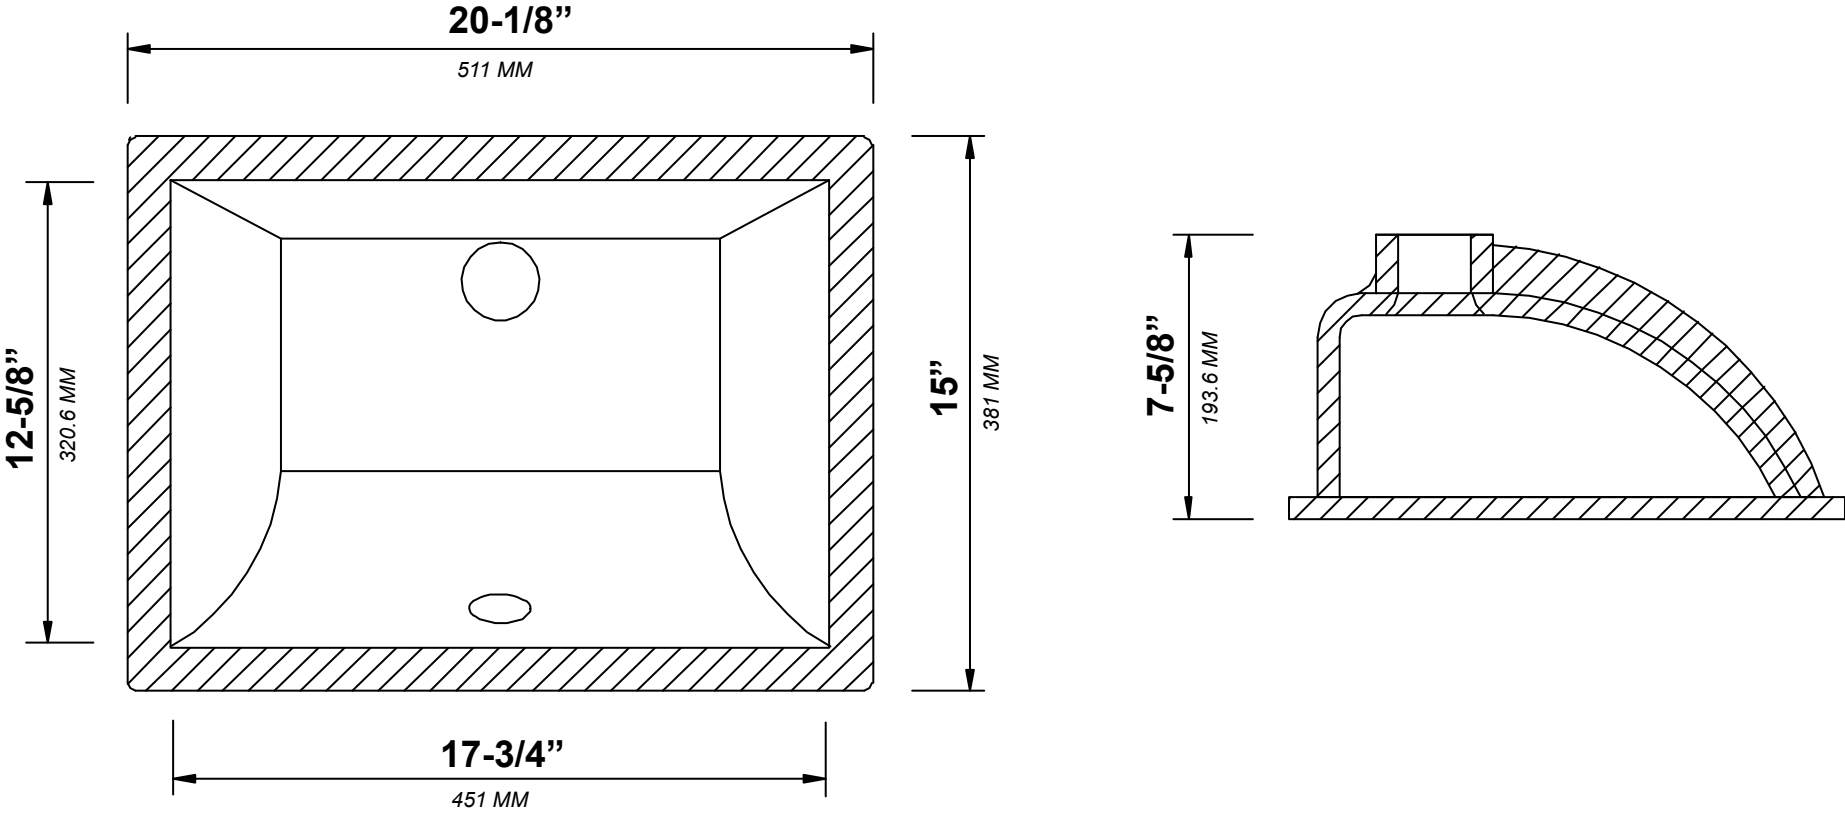

**ABERDEEN 60 IN SINGLE SINK
BATHROOM VANITY**

ABERDEEN 60 IN SINGLE SINK CABINET

FRONT VIEW

Double Drawer with
Power Station and Organizer

ABERDEEN 60 IN SINGLE SINK CABINET

TOP VIEW

ABERDEEN 60 IN SINGLE SINK CABINET

BACK VIEW

ABERDEEN 60 IN SINGLE SINK CABINET

SIDE VIEW

60 IN SINGLE SINK 2 IN STRAIGHT MITERED EDGE COUNTERTOP

60 IN SINGLE SINK 2 IN STRAIGHT MITERED EDGE COUNTERTOP

NOTE: The dimensions specified below pertain exclusively to **Straight Mitered Edge** countertops. For information regarding **Double Cove Edge** dimensions, please refer to the Double Cove Edge dimensions section.

STANDARD RECTANGULAR UNDERMOUNT SINK

60 IN SINGLE SINK 1.5 IN DOUBLE COVE EDGE COUNTERTOP

60 IN SINGLE SINK 1.5 IN DOUBLE COVE EDGE COUNTERTOP

NOTE: The dimensions specified below pertain exclusively to **Double Cove Edge** countertops. For information regarding **Straight Mitered Edge** dimensions, please refer to the Straight Mitered Edge dimensions section.