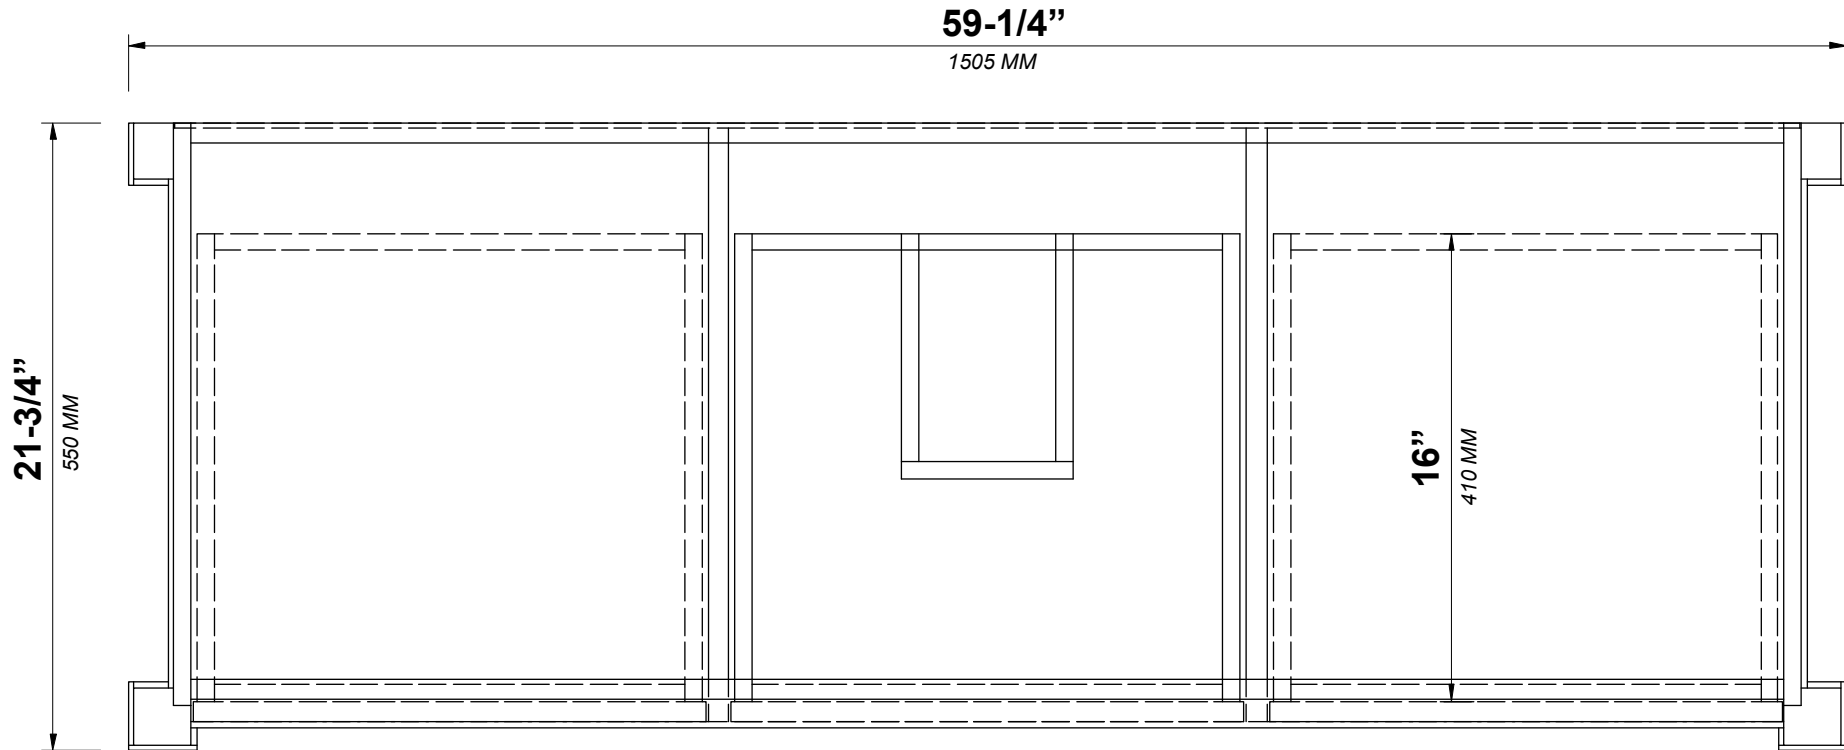

**ABERDEEN 60 IN SINGLE SINK
BATHROOM VANITY**

ABERDEEN 60 IN SINGLE SINK CABINET

FRONT VIEW

Double Drawer with
Power Station and Organizer

ABERDEEN 60 IN SINGLE SINK CABINET

TOP VIEW

ABERDEEN 60 IN SINGLE SINK CABINET

BACK VIEW

ABERDEEN 60 IN SINGLE SINK CABINET

SIDE VIEW

60 IN SINGLE SINK 2 IN STRAIGHT MITERED EDGE COUNTERTOP

60 IN SINGLE SINK 2 IN STRAIGHT MITERED EDGE COUNTERTOP

NOTE: The dimensions specified below pertain exclusively to **Straight Mitered Edge** countertops. For information regarding **Double Cove Edge** dimensions, please refer to the Double Cove Edge dimensions section.

STANDARD RECTANGULAR UNDERMOUNT SINK

60 IN SINGLE SINK 1.5 IN DOUBLE COVE EDGE COUNTERTOP

60 IN SINGLE SINK 1.5 IN DOUBLE COVE EDGE COUNTERTOP

NOTE: The dimensions specified below pertain exclusively to **Double Cove Edge** countertops. For information regarding **Straight Mitered Edge** dimensions, please refer to the Straight Mitered Edge dimensions section.