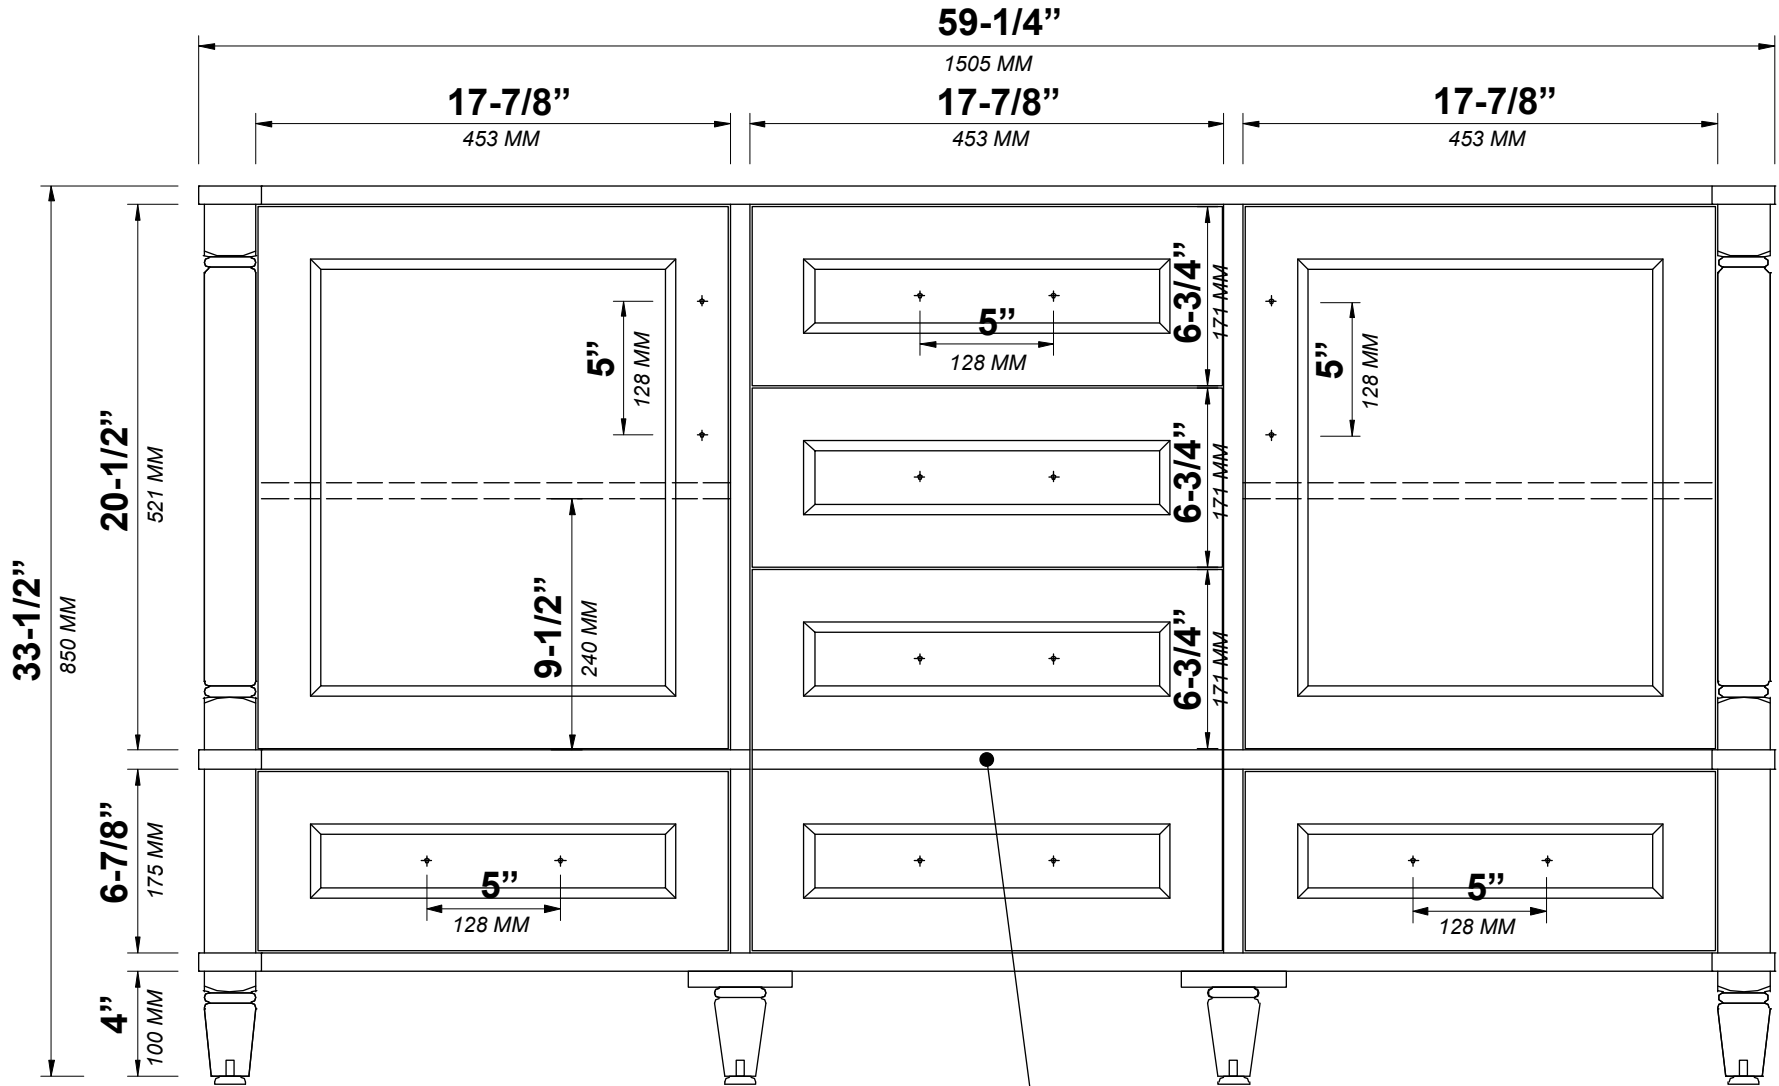

**ABERDEEN 60 IN SINGLE SINK
BATHROOM VANITY**

ABERDEEN 60 IN SINGLE SINK CABINET

FRONT VIEW

Double Drawer with
Power Station and Organizer

ABERDEEN 60 IN SINGLE SINK CABINET

TOP VIEW

ABERDEEN 60 IN SINGLE SINK CABINET

BACK VIEW

ABERDEEN 60 IN SINGLE SINK CABINET

SIDE VIEW

60 IN SINGLE SINK 2 IN STRAIGHT MITERED EDGE COUNTERTOP

60 IN SINGLE SINK 2 IN STRAIGHT MITERED EDGE COUNTERTOP

NOTE: The dimensions specified below pertain exclusively to **Straight Mitered Edge** countertops. For information regarding **Double Cove Edge** dimensions, please refer to the Double Cove Edge dimensions section.

STANDARD RECTANGULAR UNDERMOUNT SINK

60 IN SINGLE SINK 1.5 IN DOUBLE COVE EDGE COUNTERTOP

60 IN SINGLE SINK 1.5 IN DOUBLE COVE EDGE COUNTERTOP

NOTE: The dimensions specified below pertain exclusively to **Double Cove Edge** countertops. For information regarding **Straight Mitered Edge** dimensions, please refer to the Straight Mitered Edge dimensions section.