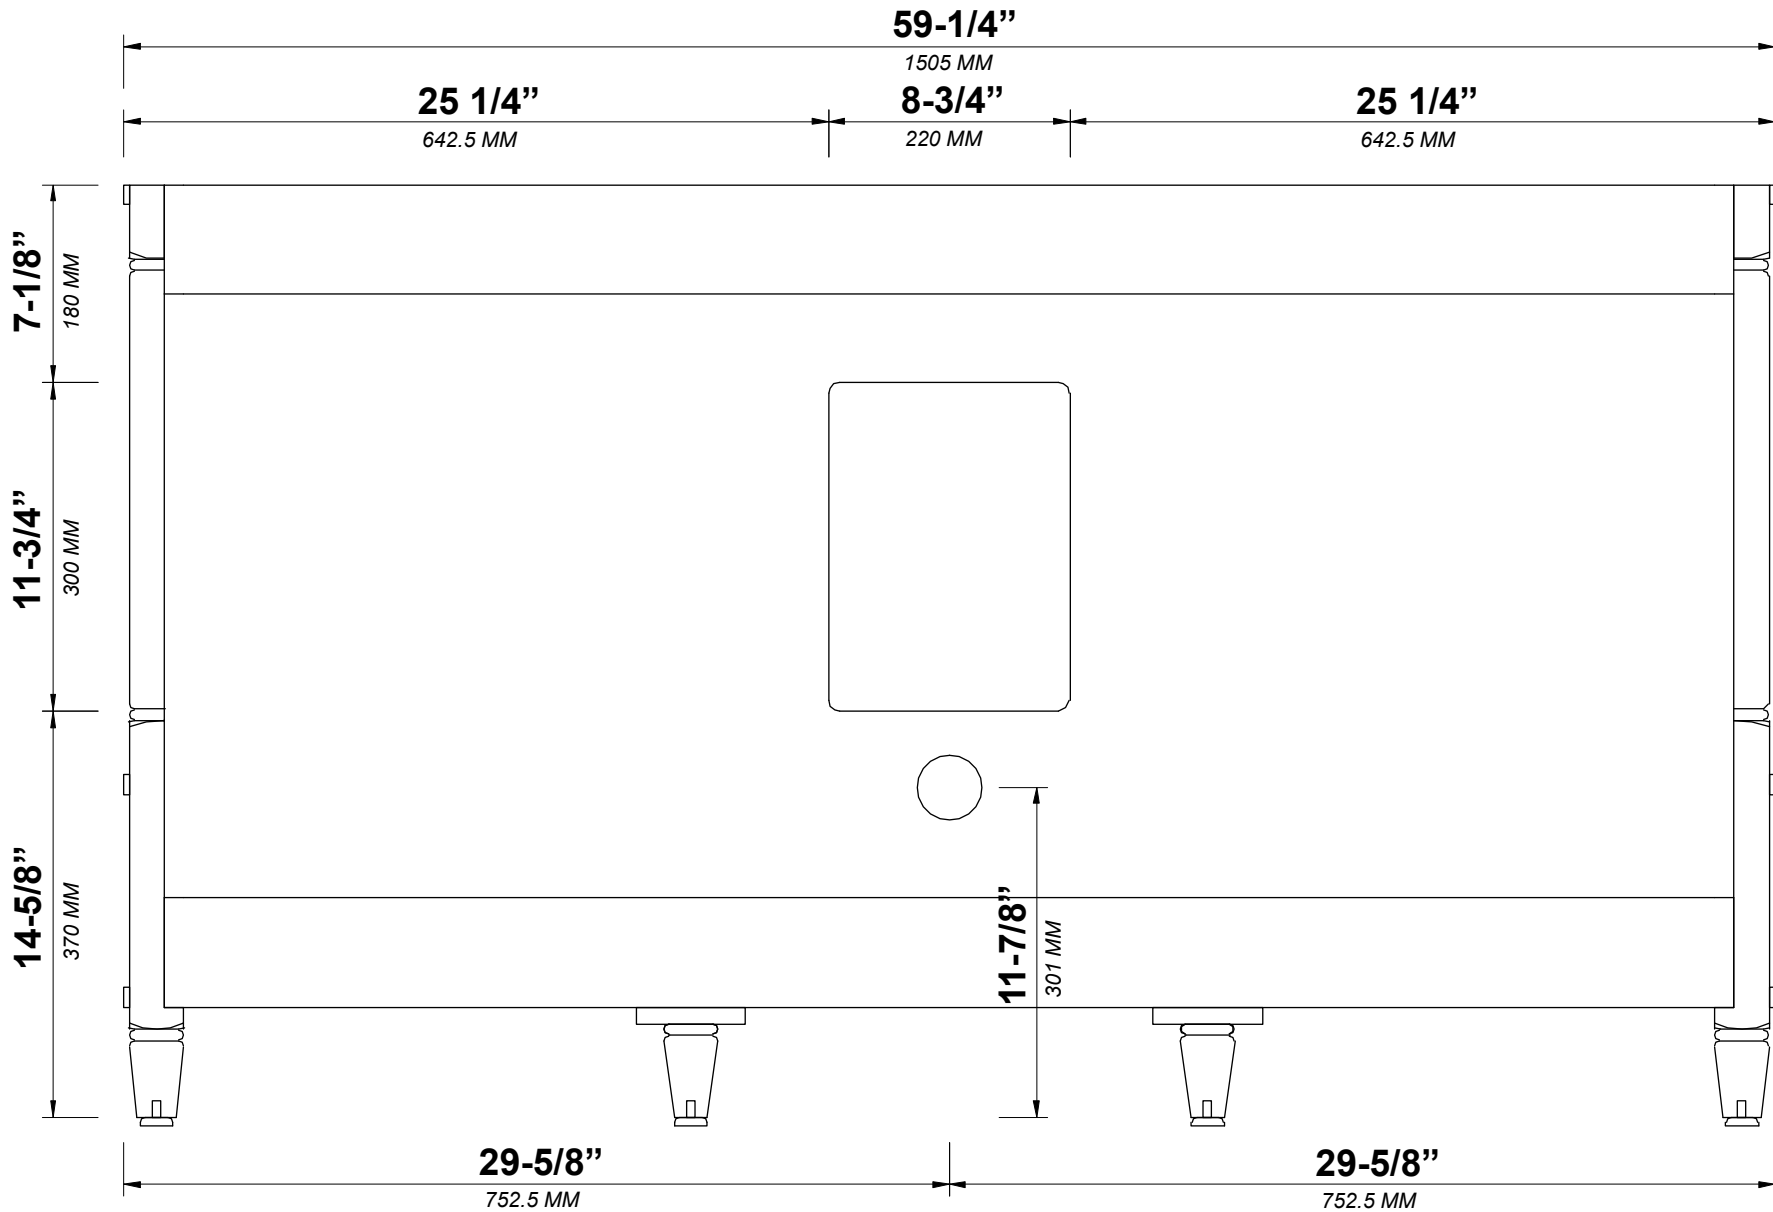

**ABERDEEN 60 IN SINGLE SINK
BATHROOM VANITY**

ABERDEEN 60 IN SINGLE SINK CABINET

FRONT VIEW

Double Drawer with
Power Station and Organizer

ABERDEEN 60 IN SINGLE SINK CABINET

TOP VIEW

ABERDEEN 60 IN SINGLE SINK CABINET

BACK VIEW

ABERDEEN 60 IN SINGLE SINK CABINET

SIDE VIEW

60 IN SINGLE SINK 2 IN STRAIGHT MITERED EDGE COUNTERTOP

60 IN SINGLE SINK 2 IN STRAIGHT MITERED EDGE COUNTERTOP

NOTE: The dimensions specified below pertain exclusively to **Straight Mitered Edge** countertops. For information regarding **Double Cove Edge** dimensions, please refer to the Double Cove Edge dimensions section.

STANDARD RECTANGULAR UNDERMOUNT SINK

60 IN SINGLE SINK 1.5 IN DOUBLE COVE EDGE COUNTERTOP

60 IN SINGLE SINK 1.5 IN DOUBLE COVE EDGE COUNTERTOP

NOTE: The dimensions specified below pertain exclusively to **Double Cove Edge** countertops. For information regarding **Straight Mitered Edge** dimensions, please refer to the Straight Mitered Edge dimensions section.