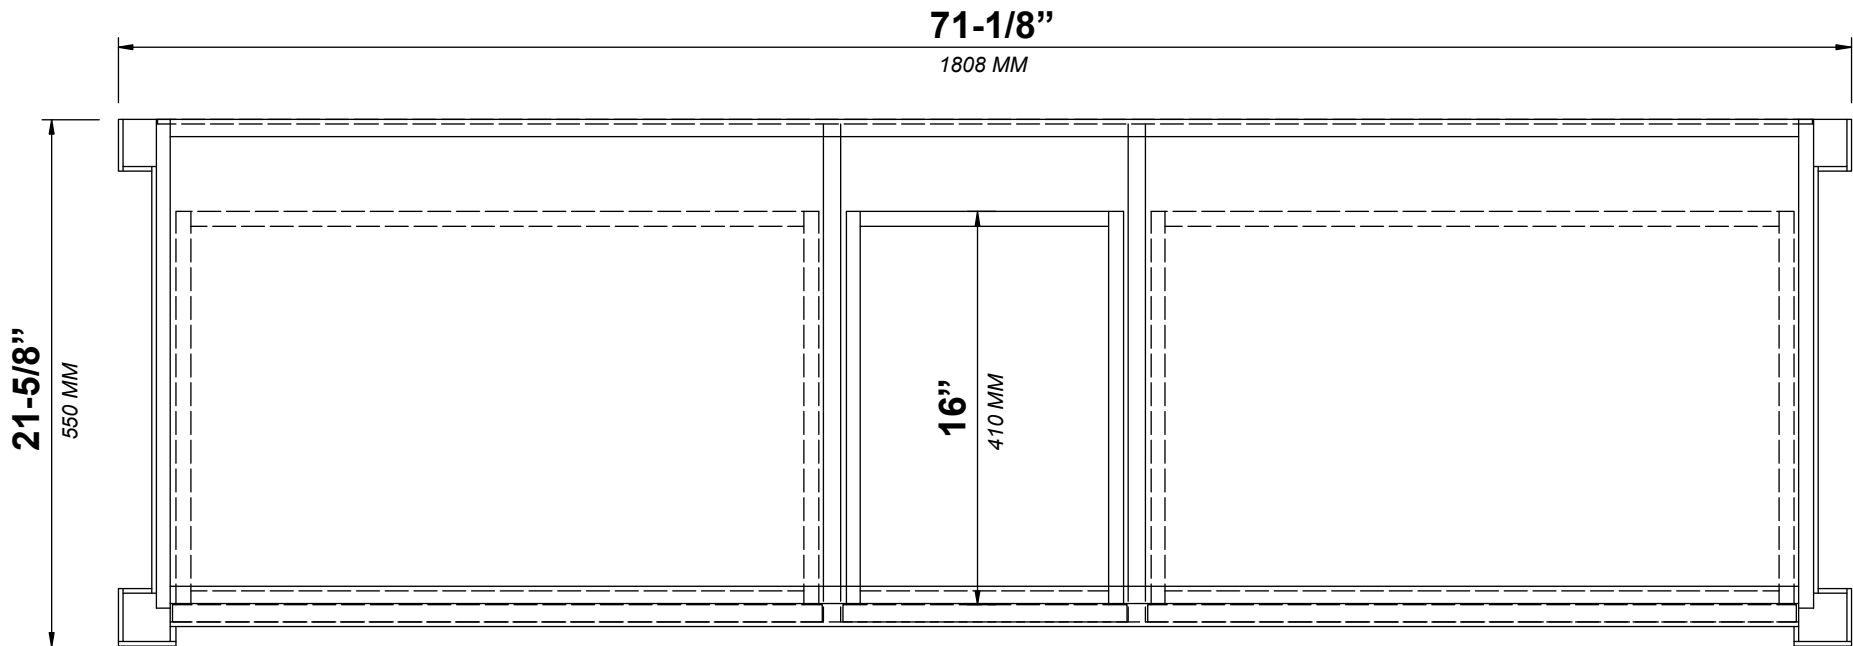

ABERDEEN 72 IN DOUBLE SINK CABINET

TOP VIEW