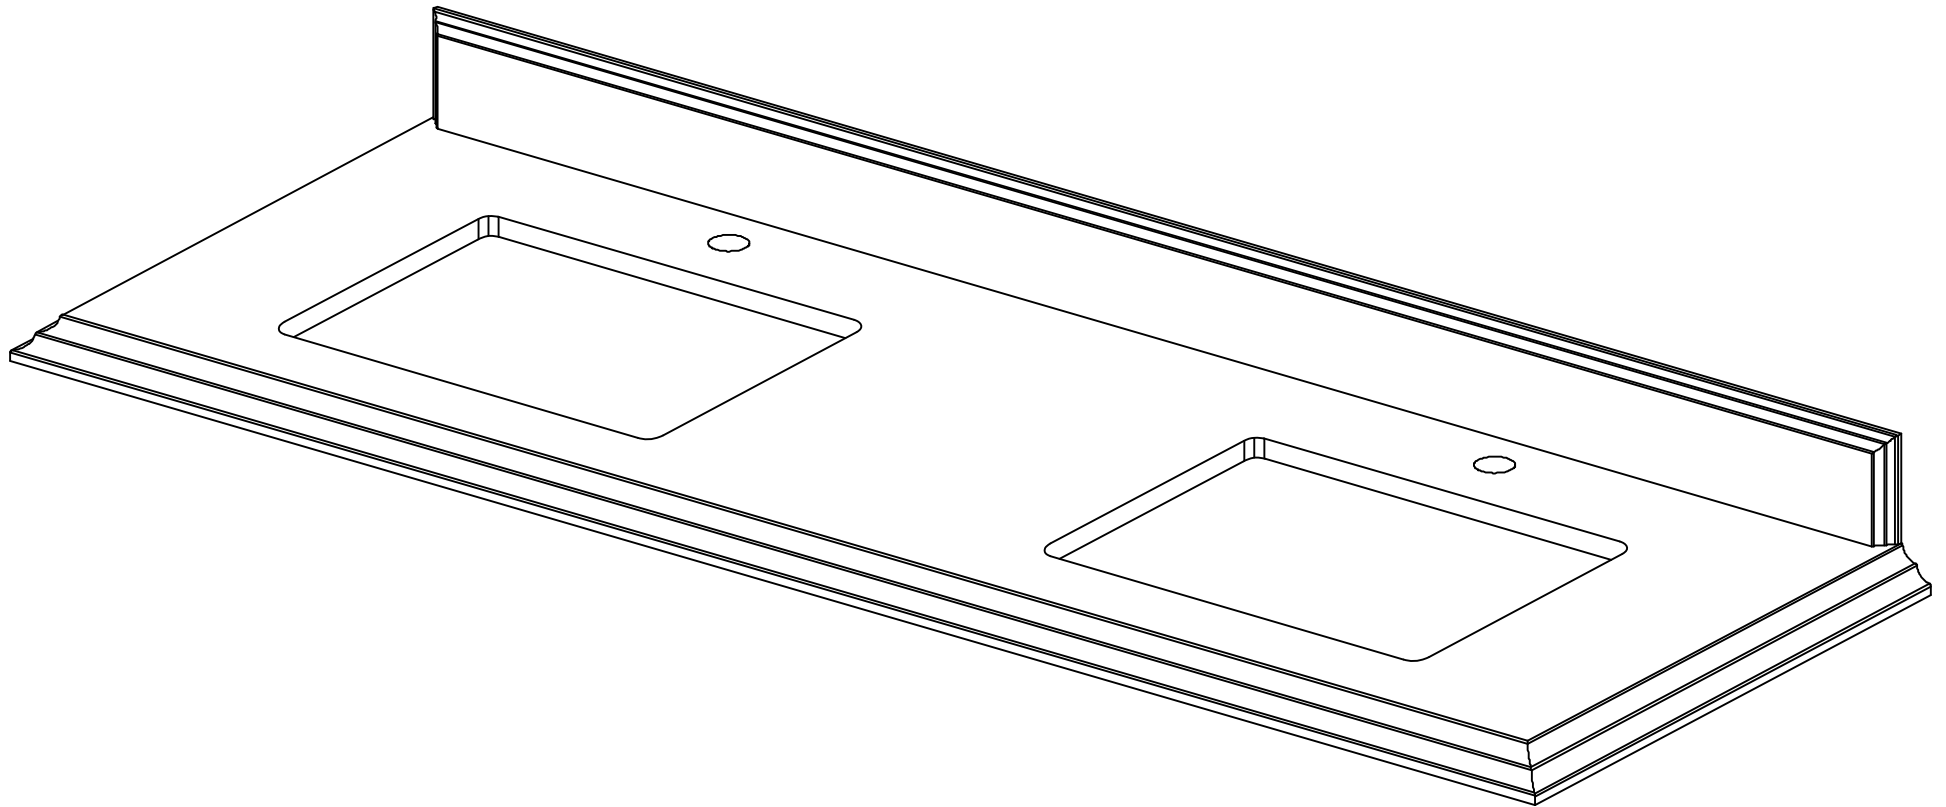

## SIDE VIEW

72 IN DOUBLE SINK 2 IN STRAIGHT MITERED EDGE COUNTERTOP

# 72 IN DOUBLE SINK 2 IN STRAIGHT MITERED EDGE COUNTERTOP

NOTE: The dimensions specified below pertain exclusively to **Straight Mitered Edge** countertops. For information regarding **Double Cove Edge** dimensions, please refer to the Double Cove Edge dimensions section.

# 72 IN DOUBLE SINK 1.5 IN DOUBLE COVE EDGE COUNTERTOP

NOTE: The dimensions specified below pertain exclusively to **Double Cove Edge** countertops. For information regarding **Straight Mitered Edge** dimensions, please refer to the **Straight Mitered Edge** dimensions section.