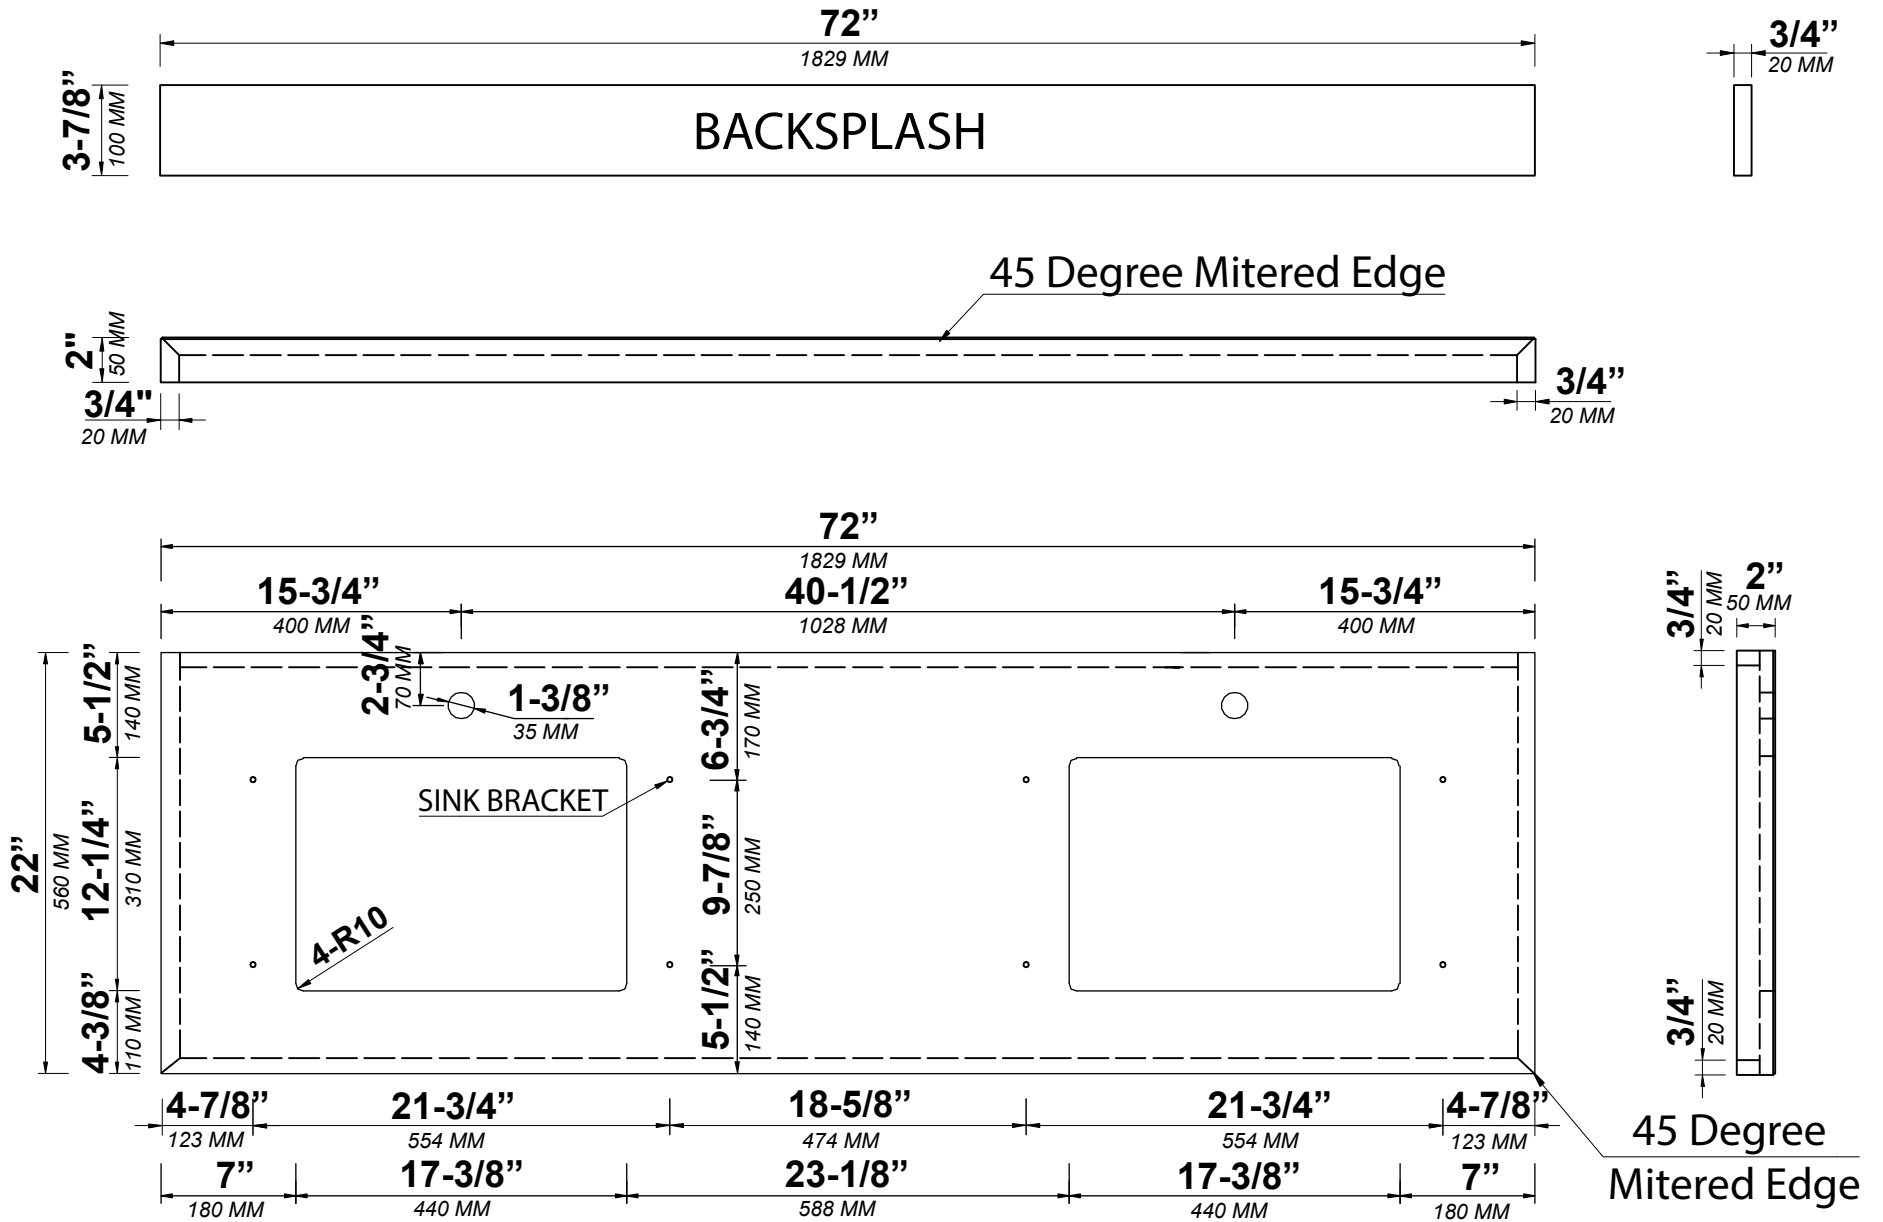

## SIDE VIEW

72 IN DOUBLE SINK 2 IN STRAIGHT MITERED EDGE COUNTERTOP

# 72 IN DOUBLE SINK 2 IN STRAIGHT MITERED EDGE COUNTERTOP

NOTE: The dimensions specified below pertain exclusively to **Straight Mitered Edge** countertops. For information regarding **Double Cove Edge** dimensions, please refer to the Double Cove Edge dimensions section.

# STANDARD RECTANGULAR UNDERMOUNT SINK

72 IN DOUBLE SINK 1.5 IN DOUBLE COVE EDGE COUNTERTOP

# 72 IN DOUBLE SINK 1.5 IN DOUBLE COVE EDGE COUNTERTOP

NOTE: The dimensions specified below pertain exclusively to **Double Cove Edge** countertops. For information regarding **Straight Mitered Edge** dimensions, please refer to the **Straight Mitered Edge** dimensions section.