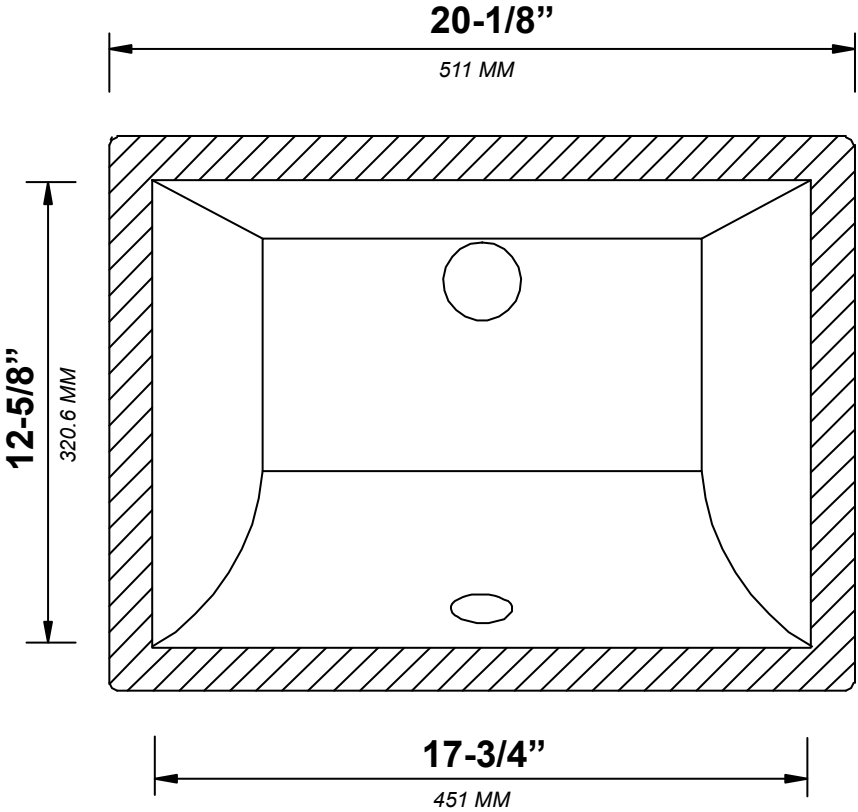

## SIDE VIEW

72 IN DOUBLE SINK 2 IN STRAIGHT MITERED EDGE COUNTERTOP

# 72 IN DOUBLE SINK 2 IN STRAIGHT MITERED EDGE COUNTERTOP

NOTE: The dimensions specified below pertain exclusively to **Straight Mitered Edge** countertops. For information regarding **Double Cove Edge** dimensions, please refer to the Double Cove Edge dimensions section.

# STANDARD RECTANGULAR UNDERMOUNT SINK

72 IN DOUBLE SINK 1.5 IN DOUBLE COVE EDGE COUNTERTOP

# 72 IN DOUBLE SINK 1.5 IN DOUBLE COVE EDGE COUNTERTOP

NOTE: The dimensions specified below pertain exclusively to **Double Cove Edge** countertops. For information regarding **Straight Mitered Edge** dimensions, please refer to the **Straight Mitered Edge** dimensions section.