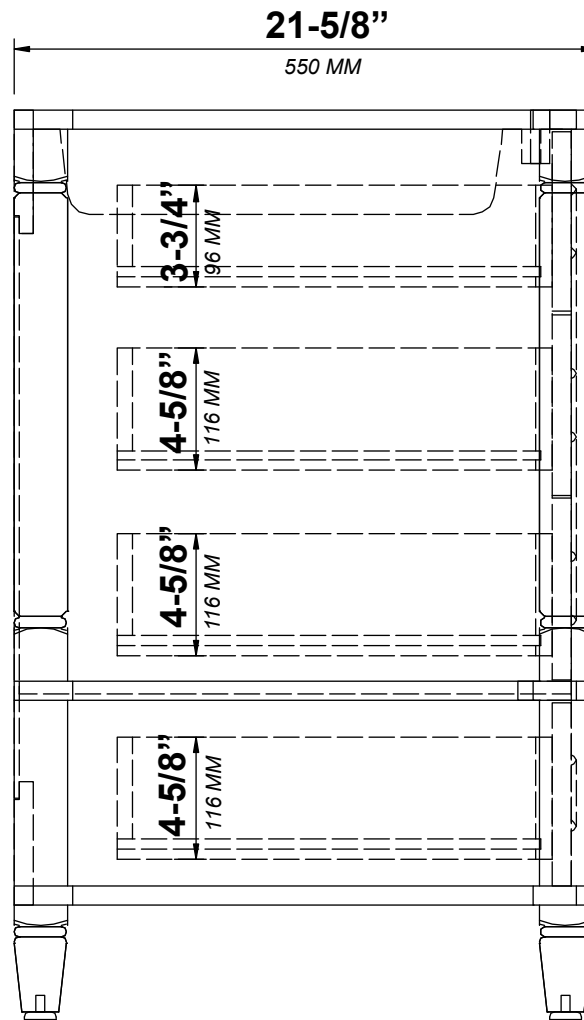

## TOP VIEW

## SIDE VIEW

72 IN DOUBLE SINK 2 IN STRAIGHT MITERED EDGE COUNTERTOP

# 72 IN DOUBLE SINK 2 IN STRAIGHT MITERED EDGE COUNTERTOP

NOTE: The dimensions specified below pertain exclusively to **Straight Mitered Edge** countertops. For information regarding **Double Cove Edge** dimensions, please refer to the Double Cove Edge dimensions section.

# 72 IN DOUBLE SINK 1.5 IN DOUBLE COVE EDGE COUNTERTOP

NOTE: The dimensions specified below pertain exclusively to **Double Cove Edge** countertops. For information regarding **Straight Mitered Edge** dimensions, please refer to the **Straight Mitered Edge** dimensions section.