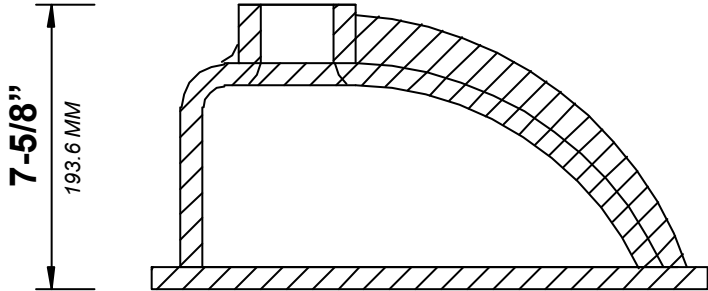

STANDARD RECTANGULAR UNDERMOUNT SINK