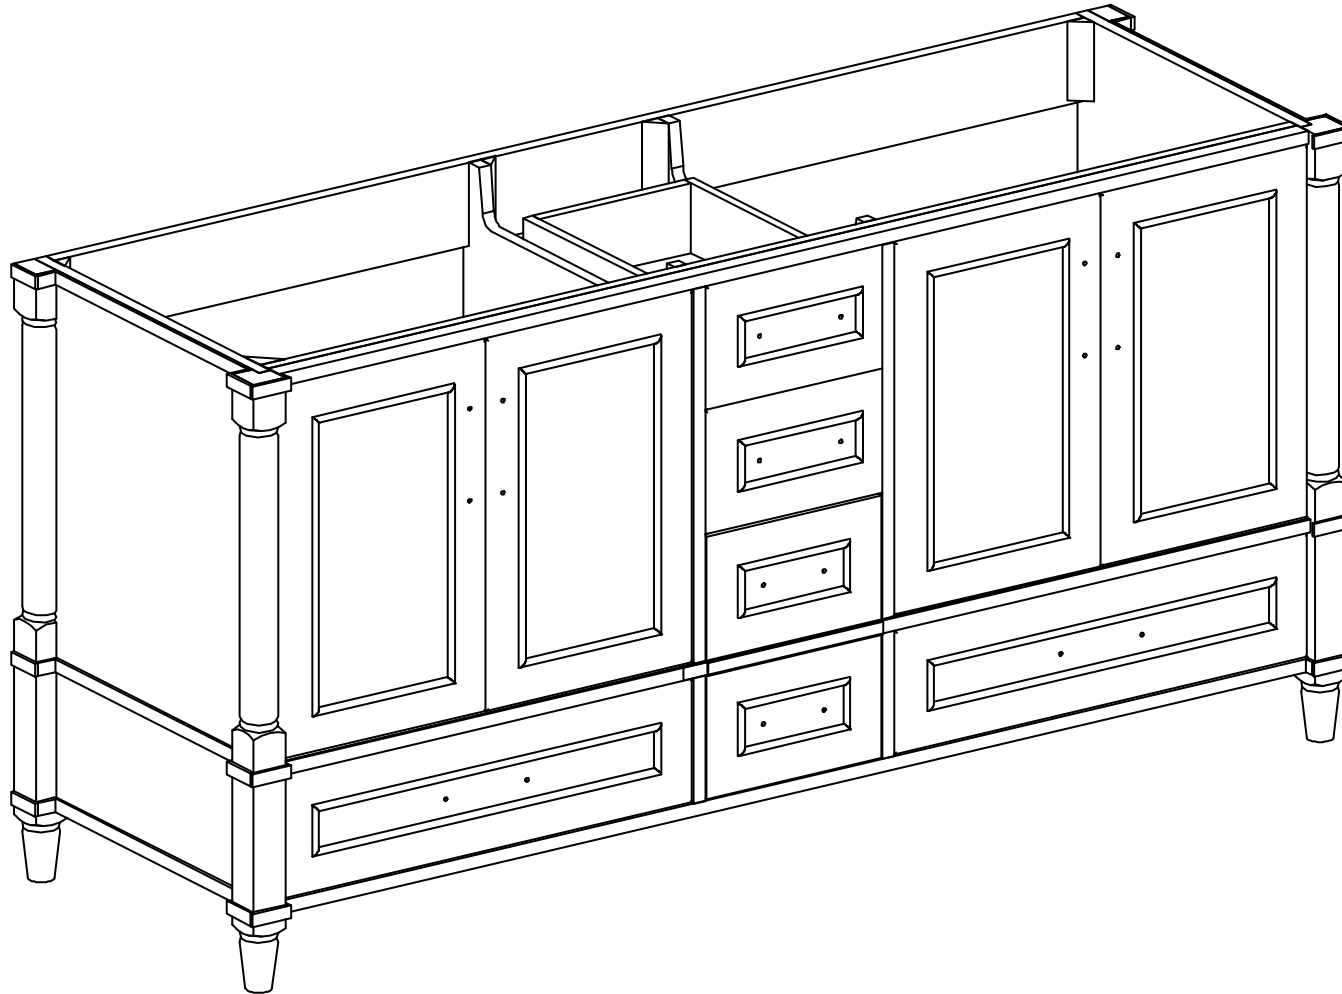

**ABERDEEN 72 IN DOUBLE SINK  
BATHROOM VANITY**

# ABERDEEN 72 IN DOUBLE SINK CABINET

## FRONT VIEW

Double Drawer with  
Power Station and Organizer