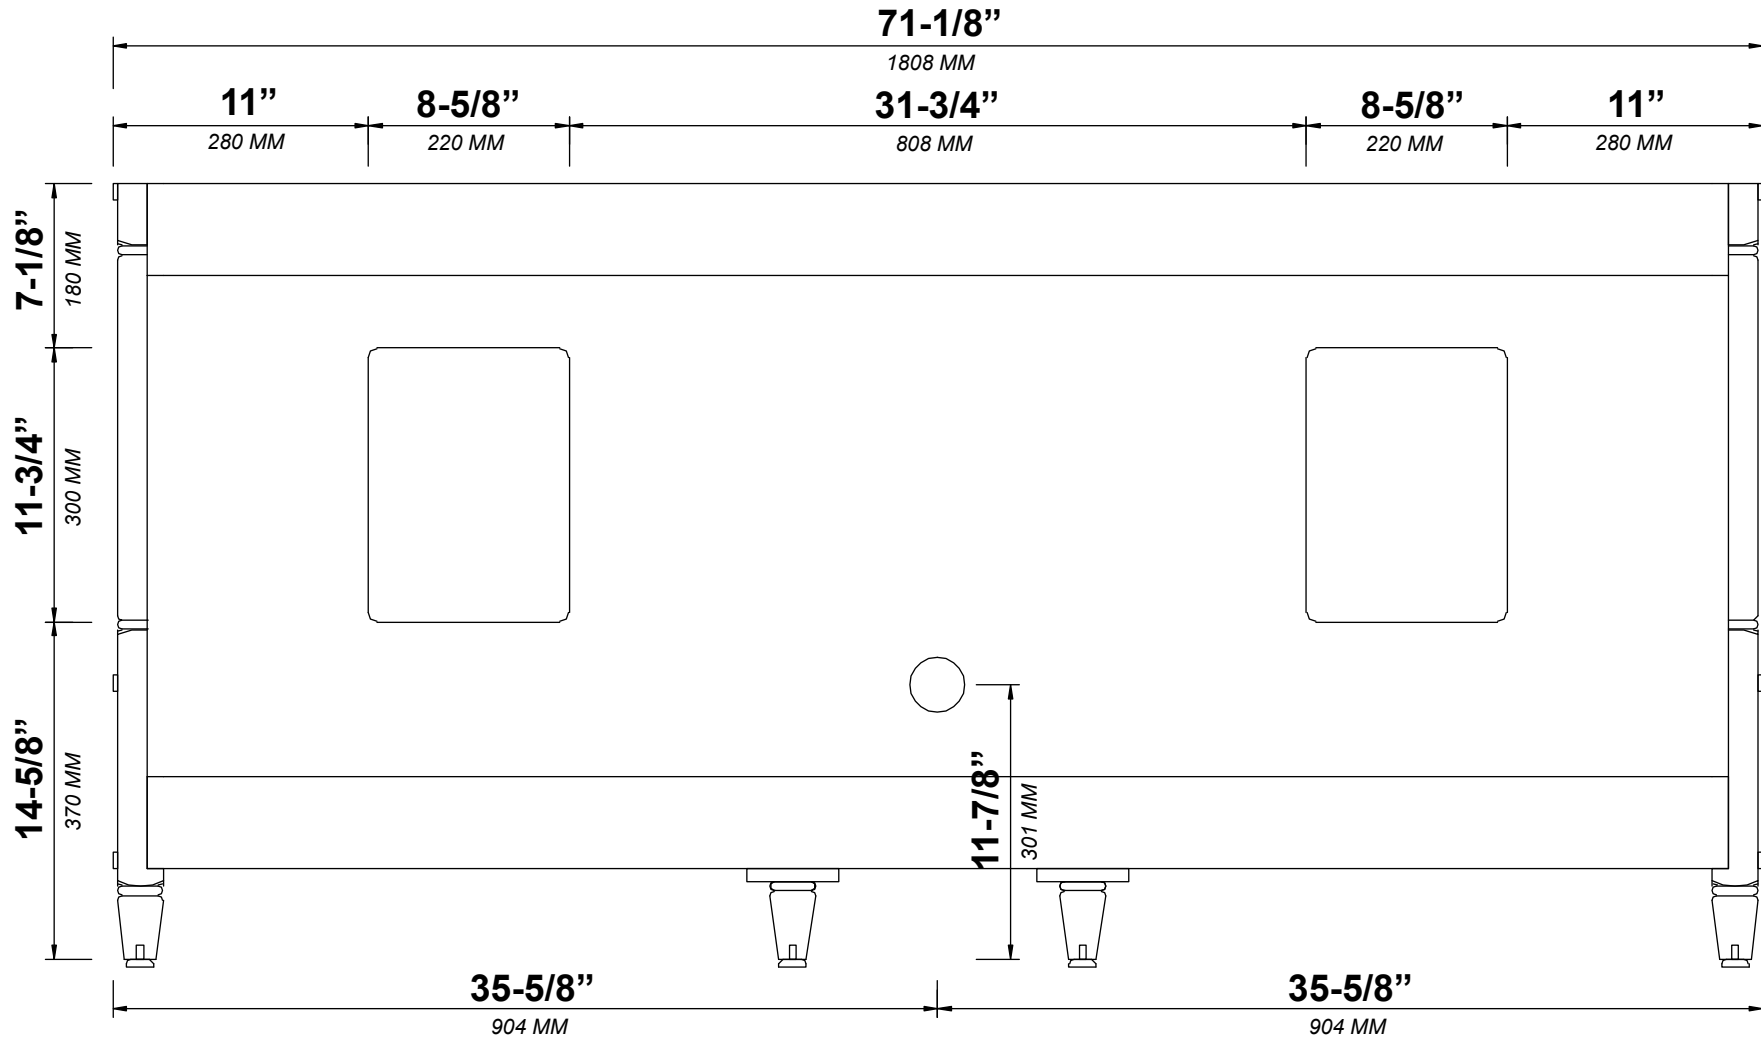

ABERDEEN 72 IN DOUBLE SINK CABINET

BACK VIEW