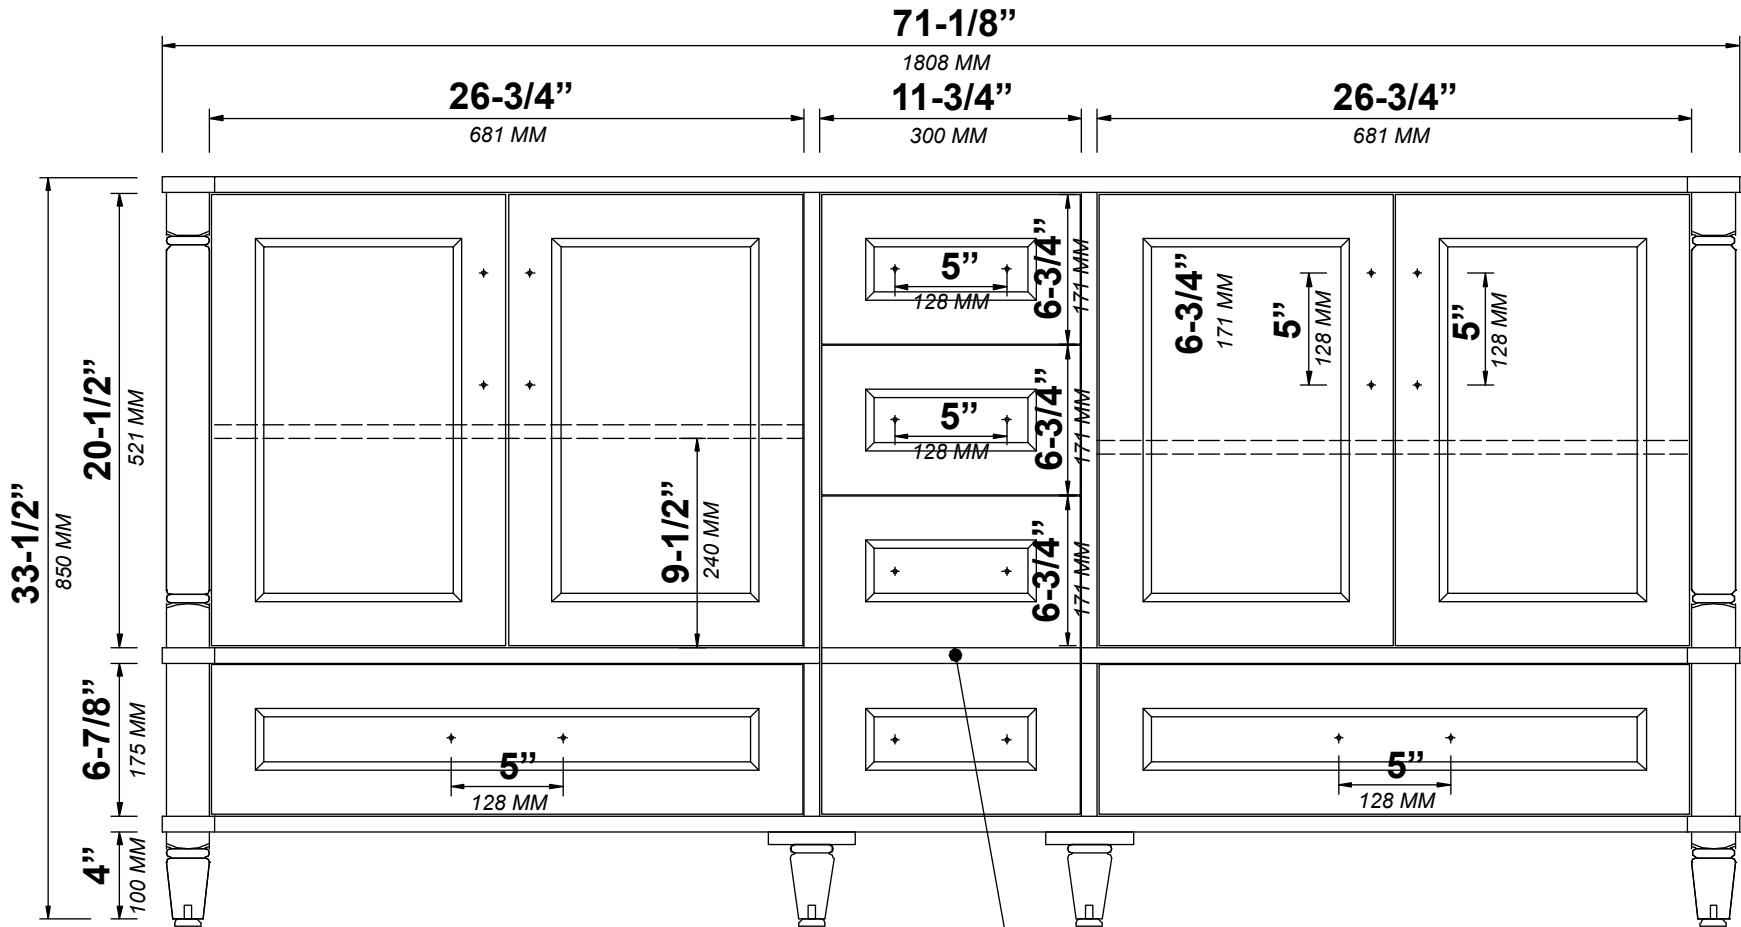

## FRONT VIEW

Double Drawer with  
Power Station and Organizer

## SIDE VIEW

72 IN DOUBLE SINK 2 IN STRAIGHT MITERED EDGE COUNTERTOP

# 72 IN DOUBLE SINK 2 IN STRAIGHT MITERED EDGE COUNTERTOP

NOTE: The dimensions specified below pertain exclusively to **Straight Mitered Edge** countertops. For information regarding **Double Cove Edge** dimensions, please refer to the Double Cove Edge dimensions section.

# 72 IN DOUBLE SINK 1.5 IN DOUBLE COVE EDGE COUNTERTOP

NOTE: The dimensions specified below pertain exclusively to **Double Cove Edge** countertops. For information regarding **Straight Mitered Edge** dimensions, please refer to the **Straight Mitered Edge** dimensions section.