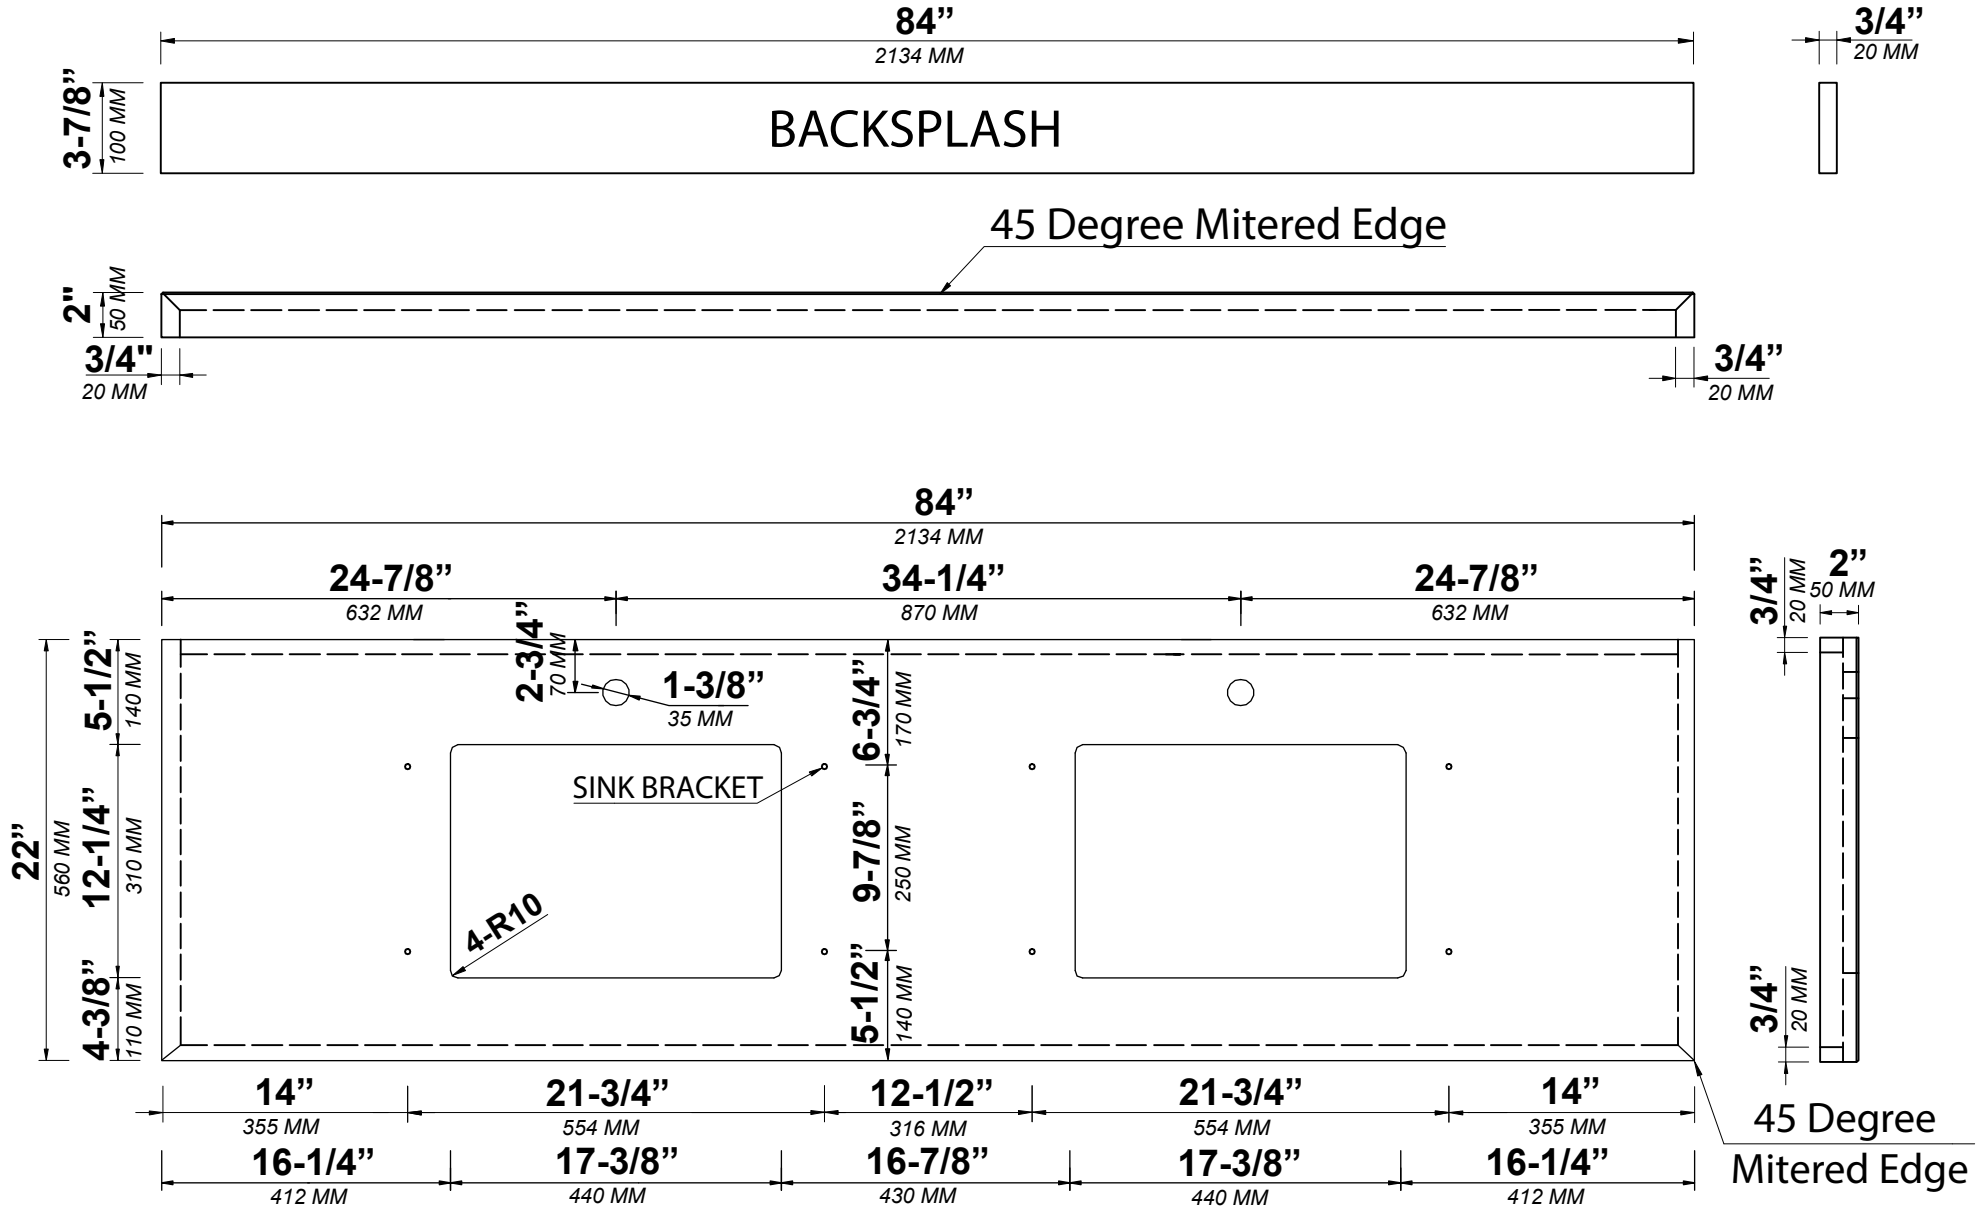

## SIDE VIEW

84 IN DOUBLE SINK 2 IN STRAIGHT MITERED EDGE COUNTERTOP

# 84 IN DOUBLE SINK 2 IN STRAIGHT MITERED EDGE COUNTERTOP

NOTE: The dimensions specified below pertain exclusively to **Straight Mitered Edge** countertops. For information regarding **Double Cove Edge** dimensions, please refer to the **Double Cove Edge** dimensions section.

# STANDARD RECTANGULAR UNDERMOUNT SINK

Note: All measurements are  $\pm 1/4''$ .

84 IN DOUBLE SINK 1.5 IN DOUBLE COVE EDGE COUNTERTOP

# 84 IN DOUBLE SINK 1.5 IN DOUBLE COVE EDGE COUNTERTOP

NOTE: The dimensions specified below pertain exclusively to **Double Cove Edge** countertops. For information regarding **Straight Mitered Edge** dimensions, please refer to the **Straight Mitered Edge** dimensions section.