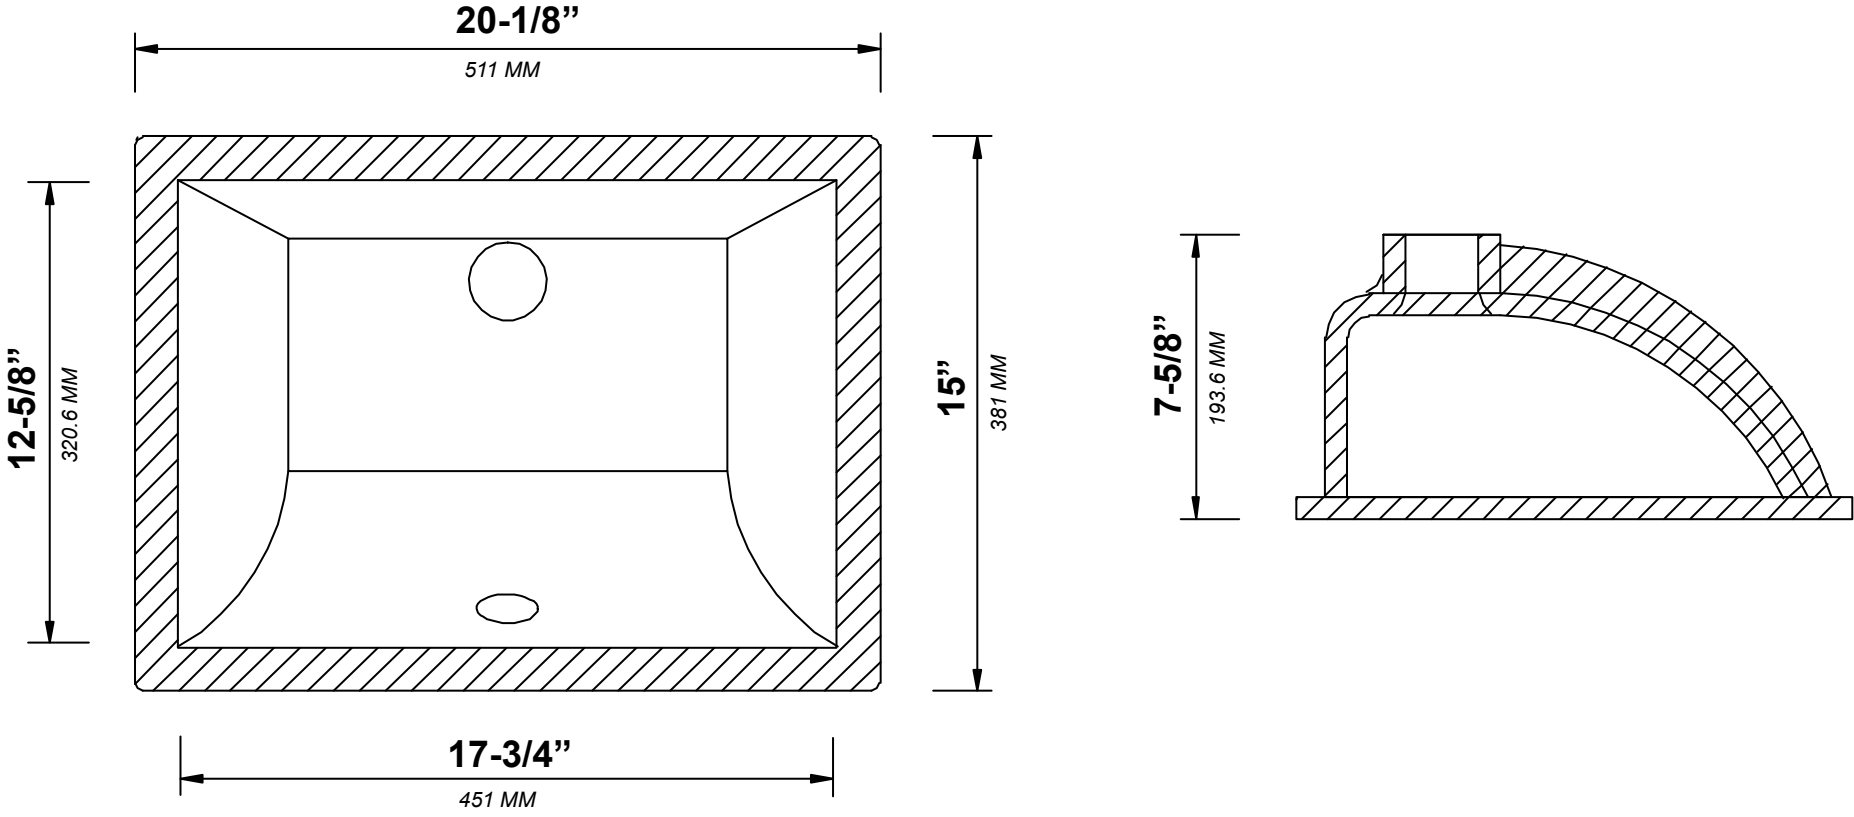

## SIDE VIEW

84 IN DOUBLE SINK 2 IN STRAIGHT MITERED EDGE COUNTERTOP

# 84 IN DOUBLE SINK 2 IN STRAIGHT MITERED EDGE COUNTERTOP

NOTE: The dimensions specified below pertain exclusively to **Straight Mitered Edge** countertops. For information regarding **Double Cove Edge** dimensions, please refer to the **Double Cove Edge** dimensions section.

# STANDARD RECTANGULAR UNDERMOUNT SINK

Note: All measurements are  $\pm 1/4''$ .

84 IN DOUBLE SINK 1.5 IN DOUBLE COVE EDGE COUNTERTOP

# 84 IN DOUBLE SINK 1.5 IN DOUBLE COVE EDGE COUNTERTOP

NOTE: The dimensions specified below pertain exclusively to **Double Cove Edge** countertops. For information regarding **Straight Mitered Edge** dimensions, please refer to the **Straight Mitered Edge** dimensions section.