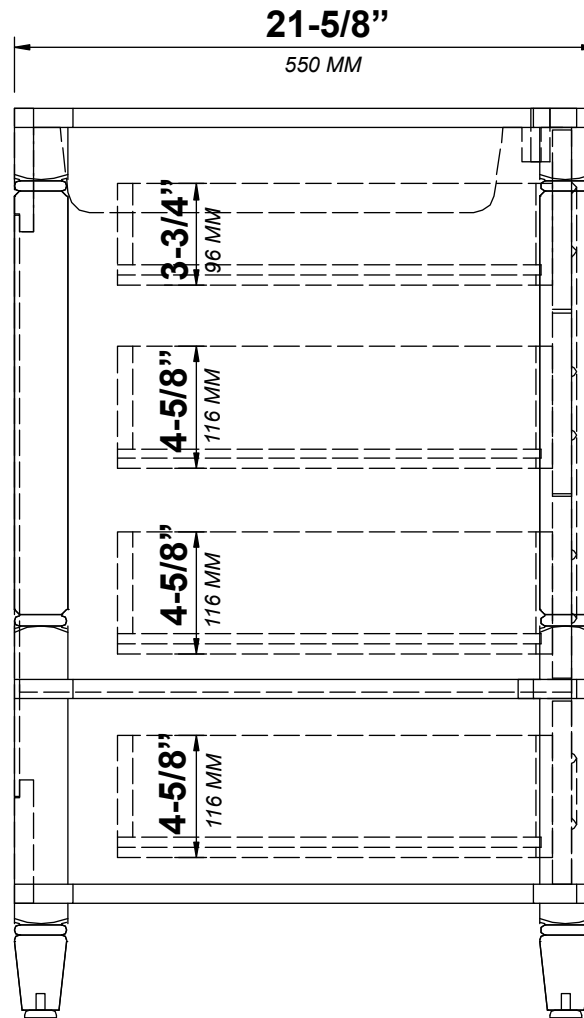

ABERDEEN 84 IN DOUBLE SINK CABINET

SIDE VIEW