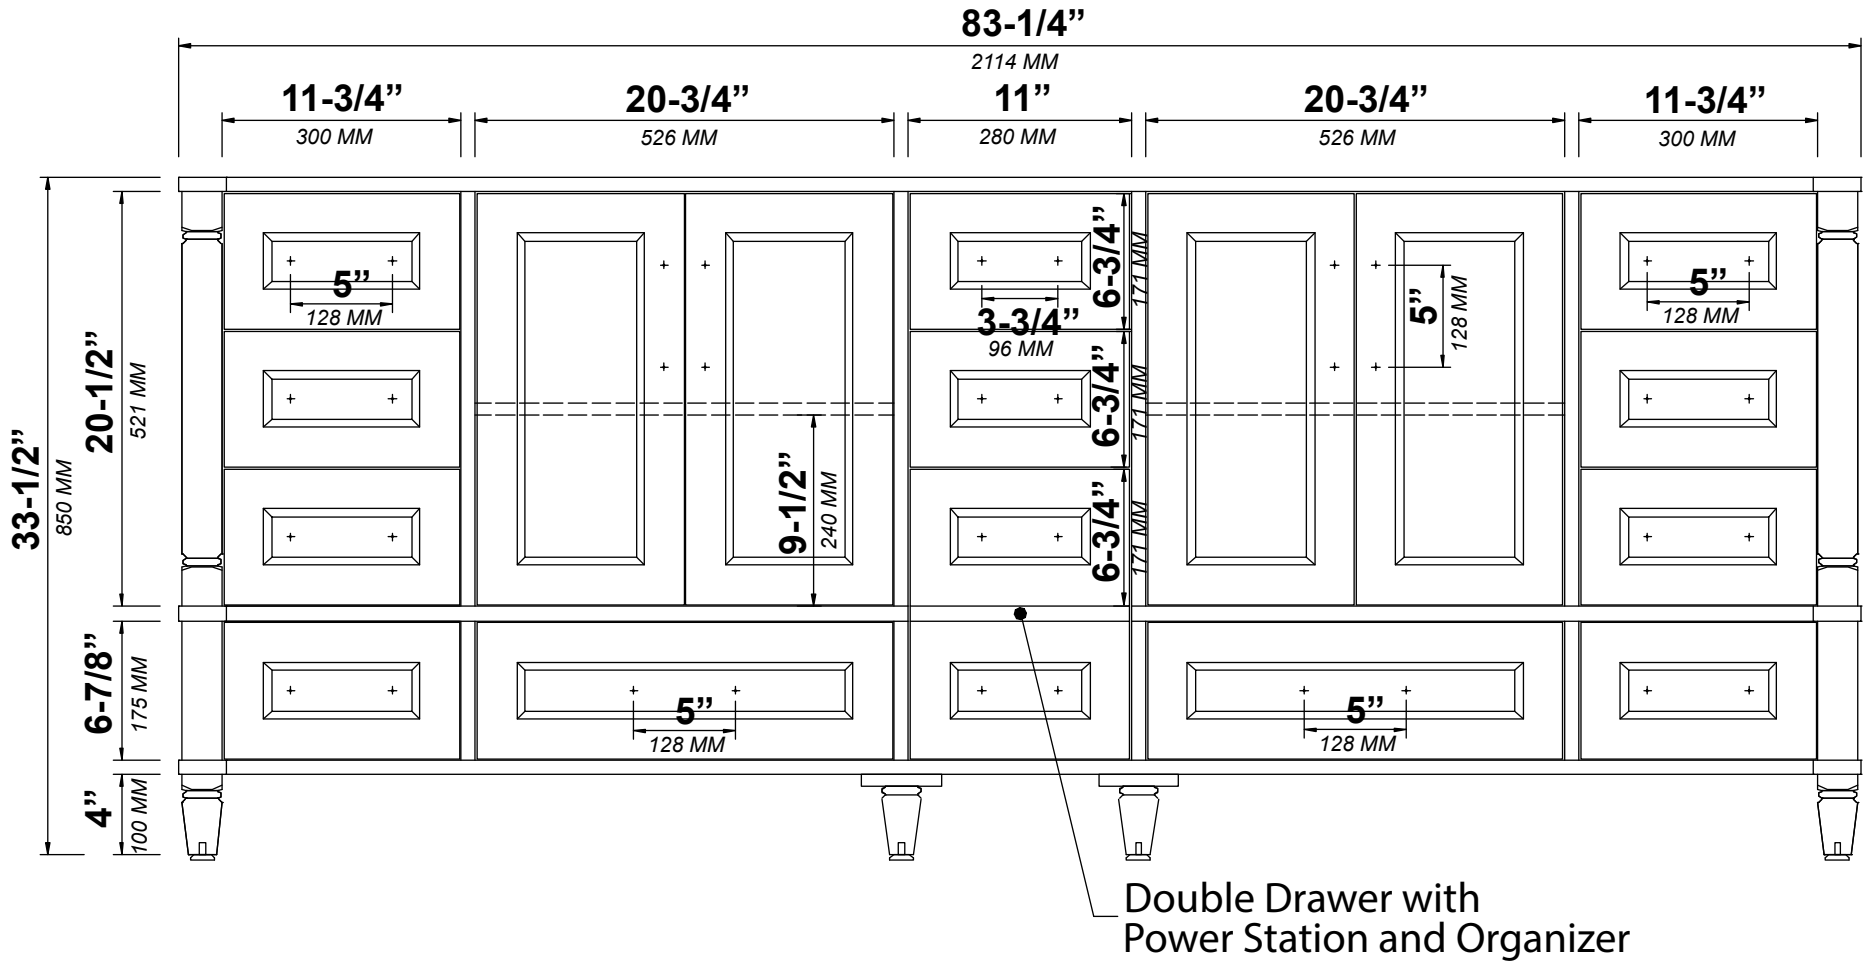

ABERDEEN 84 IN DOUBLE SINK CABINET

FRONT VIEW