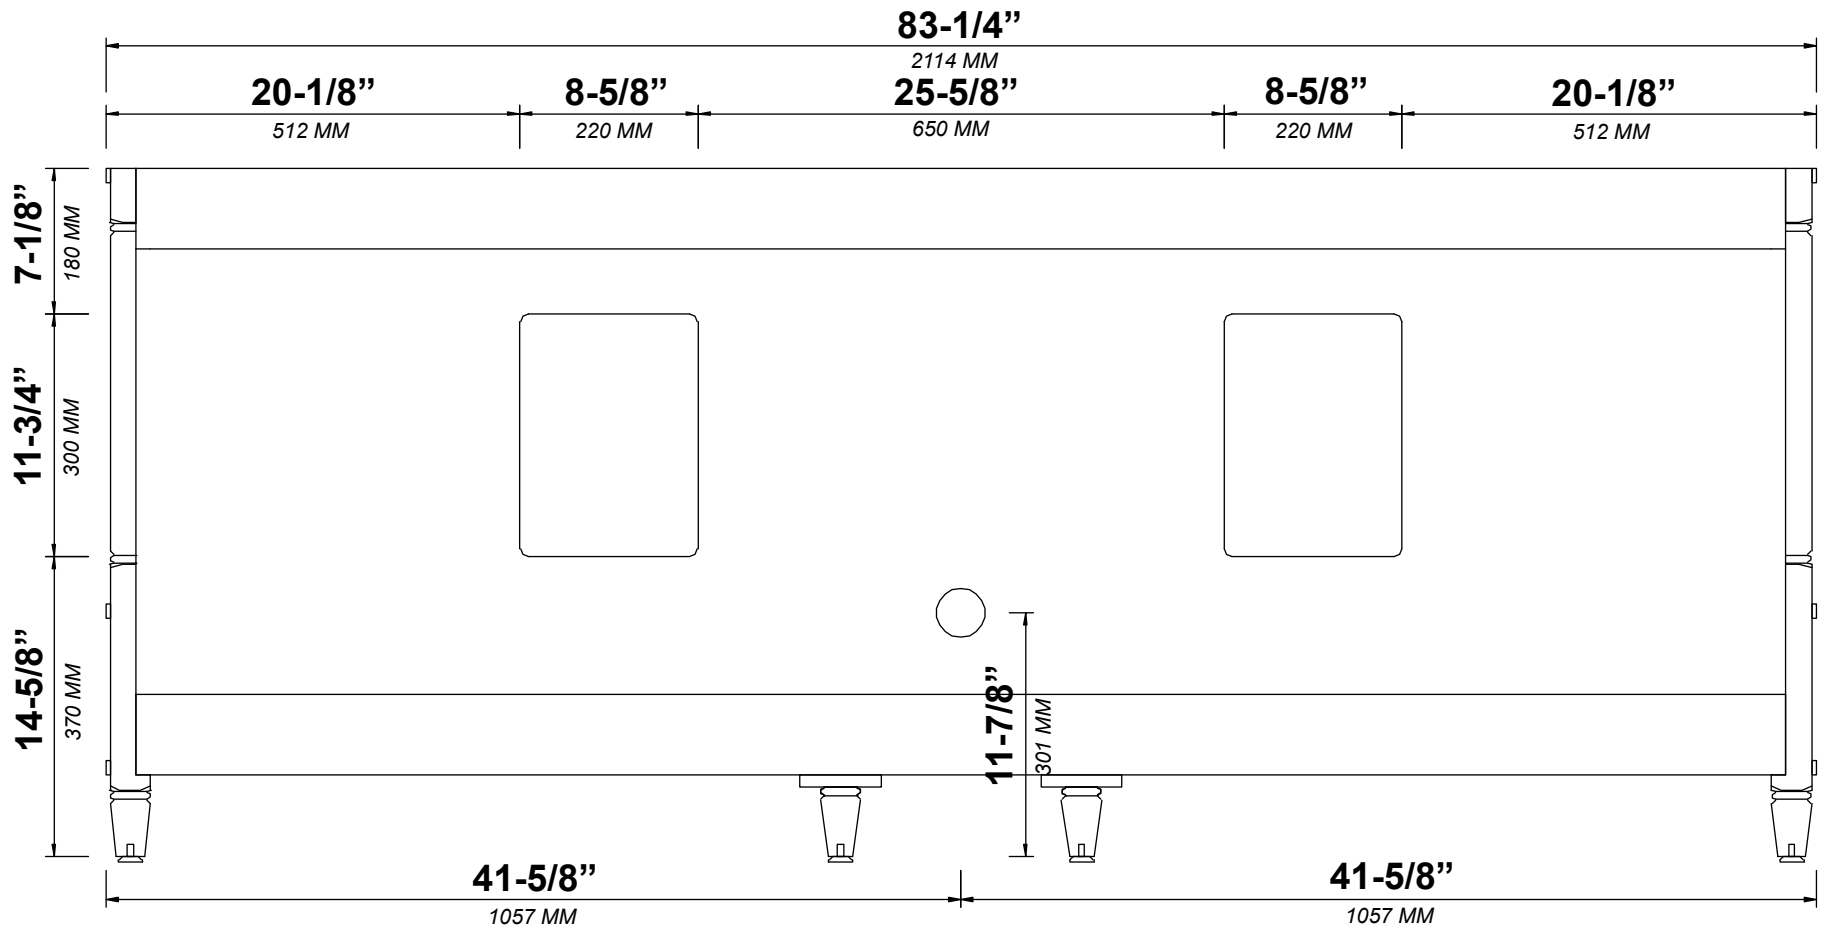

ABERDEEN 84 IN DOUBLE SINK CABINET

BACK VIEW