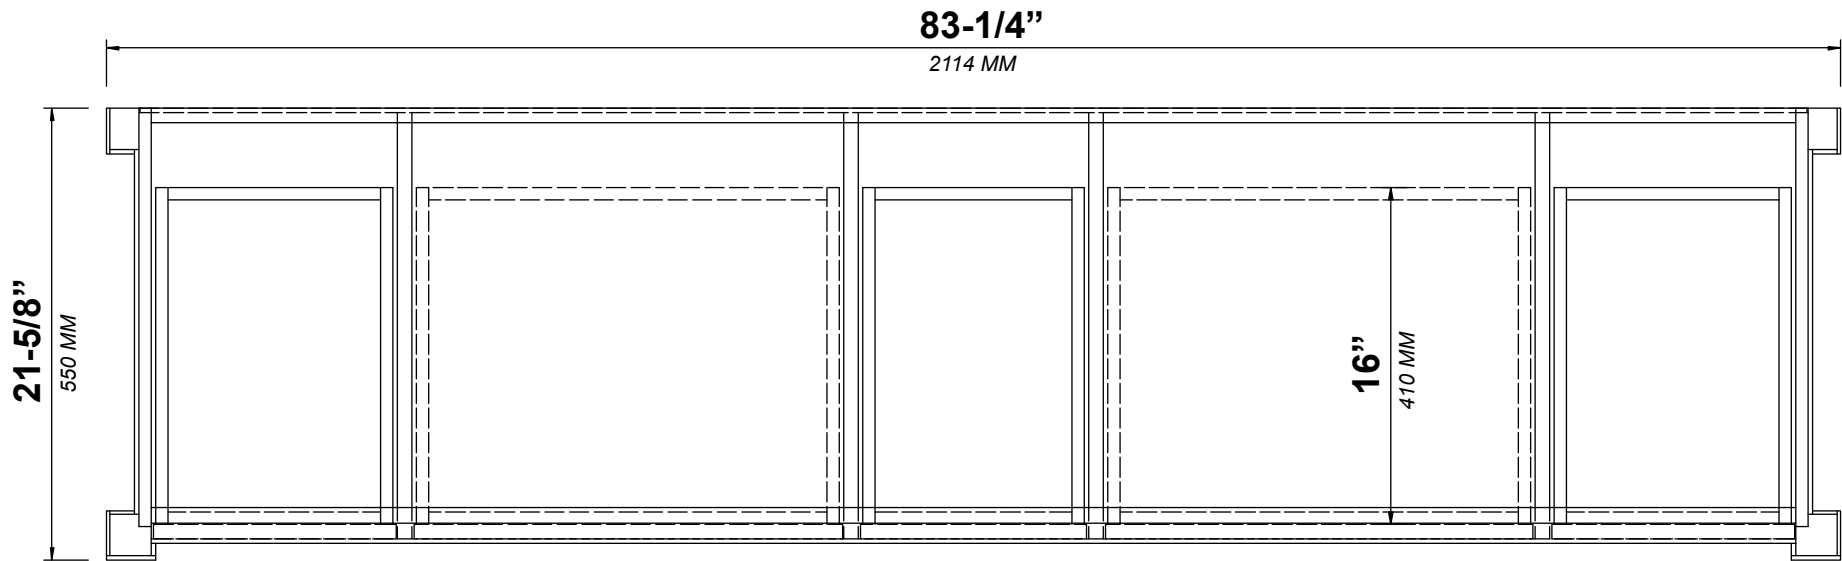

ABERDEEN 84 IN DOUBLE SINK CABINET

TOP VIEW