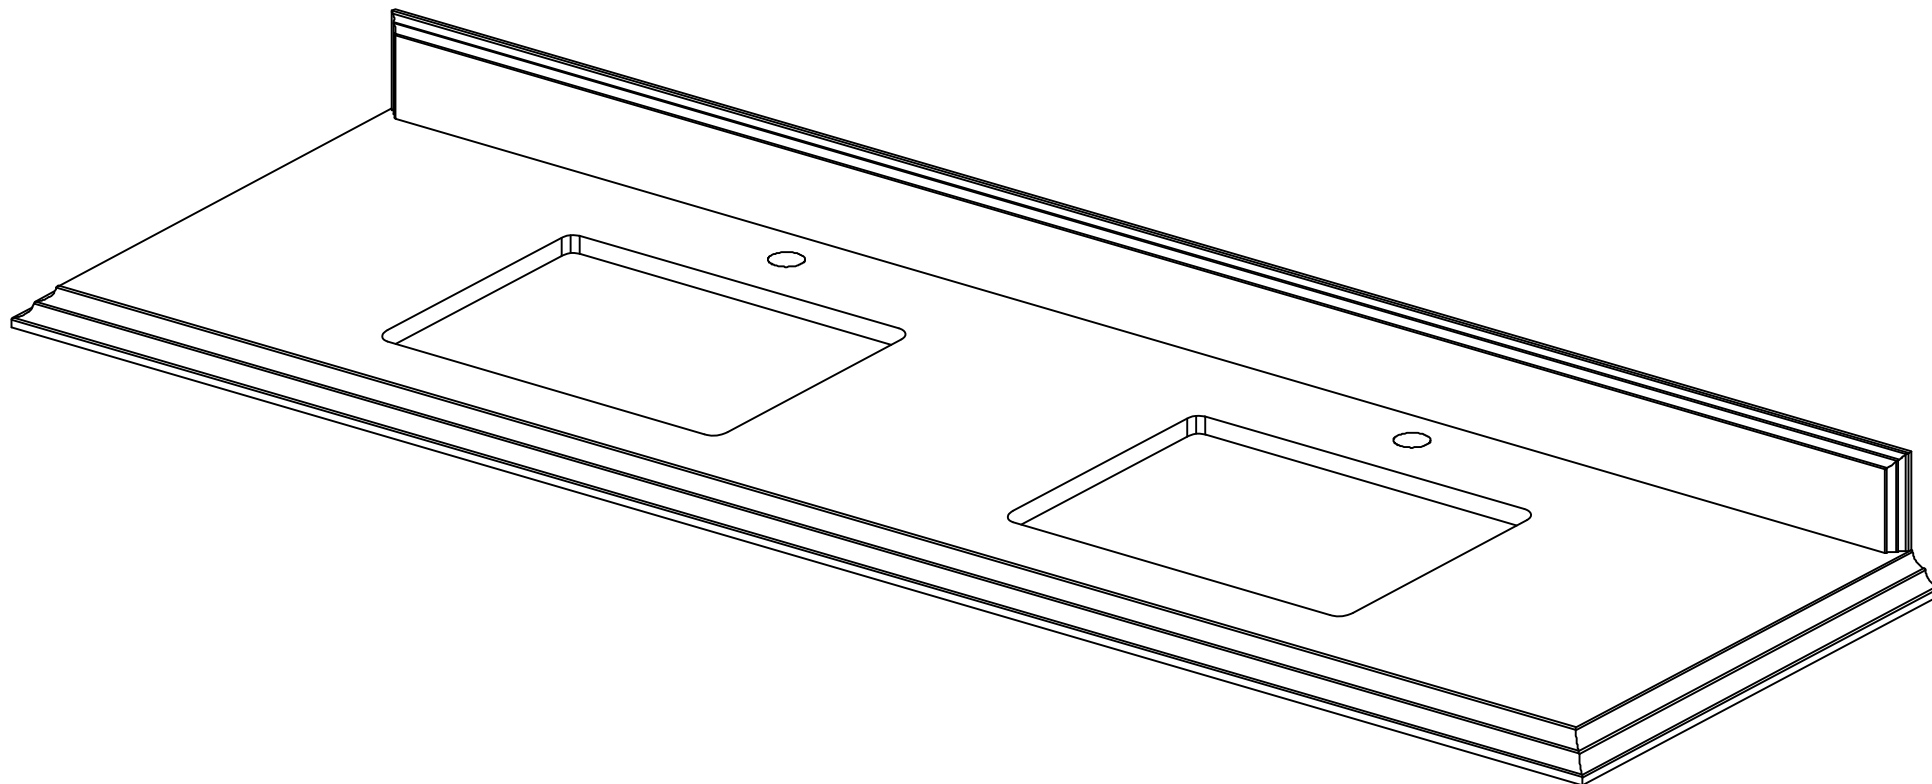

# 84 IN DOUBLE SINK 2 IN STRAIGHT MITERED EDGE COUNTERTOP

NOTE: The dimensions specified below pertain exclusively to **Straight Mitered Edge** countertops. For information regarding **Double Cove Edge** dimensions, please refer to the **Double Cove Edge** dimensions section.

# STANDARD RECTANGULAR UNDERMOUNT SINK

Note: All measurements are  $\pm 1/4''$ .

84 IN DOUBLE SINK 1.5 IN DOUBLE COVE EDGE COUNTERTOP

# 84 IN DOUBLE SINK 1.5 IN DOUBLE COVE EDGE COUNTERTOP

NOTE: The dimensions specified below pertain exclusively to **Double Cove Edge** countertops. For information regarding **Straight Mitered Edge** dimensions, please refer to the **Straight Mitered Edge** dimensions section.