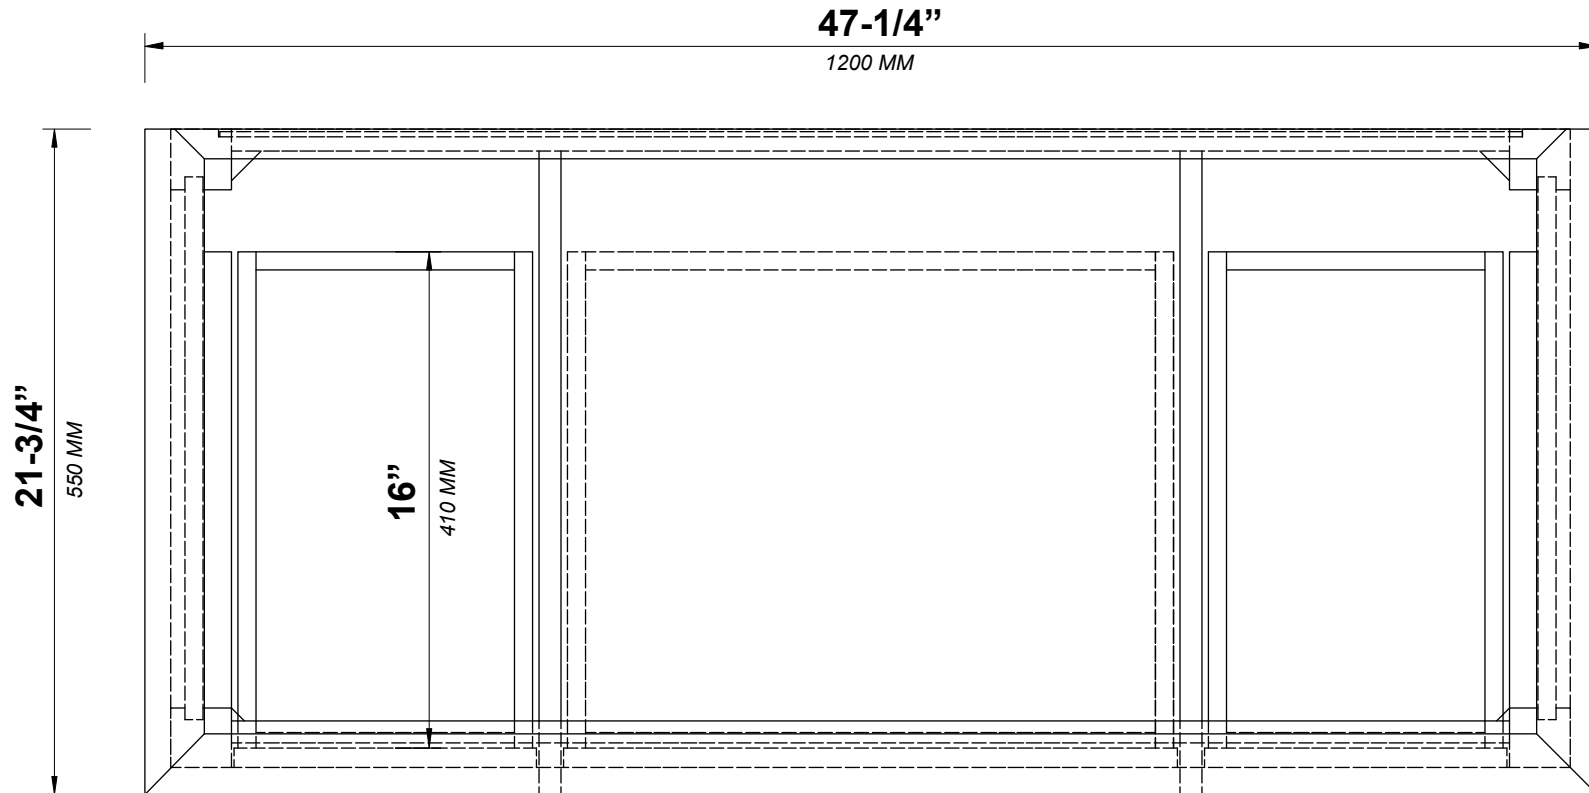

**BOSTON 48 IN SINGLE SINK
BATHROOM VANITY**

BOSTON 48 IN SINGLE SINK CABINET

FRONT VIEW

BOSTON 48 IN SINGLE SINK CABINET

TOP VIEW

BOSTON 48 IN SINGLE SINK CABINET

BACK VIEW

BOSTON 48 IN SINGLE SINK CABINET

SIDE VIEW

48 IN SINGLE SINK 2 IN STRAIGHT MITERED EDGE COUNTERTOP

48 IN SINGLE SINK 2 IN STRAIGHT MITERED EDGE COUNTERTOP

NOTE: The dimensions specified below pertain exclusively to **Straight Mitered Edge** countertops. For information regarding **Double Cove Edge** dimensions, please refer to the Double Cove Edge dimensions section.

STANDARD RECTANGULAR UNDERMOUNT SINK

48 IN SINGLE SINK 1.5 IN DOUBLE COVE EDGE COUNTERTOP

48 IN SINGLE SINK 1.5 IN DOUBLE COVE EDGE COUNTERTOP

NOTE: The dimensions specified below pertain exclusively to **Double Cove Edge** countertops. For information regarding **Straight Mitered Edge** dimensions, please refer to the Straight Mitered Edge dimensions section.