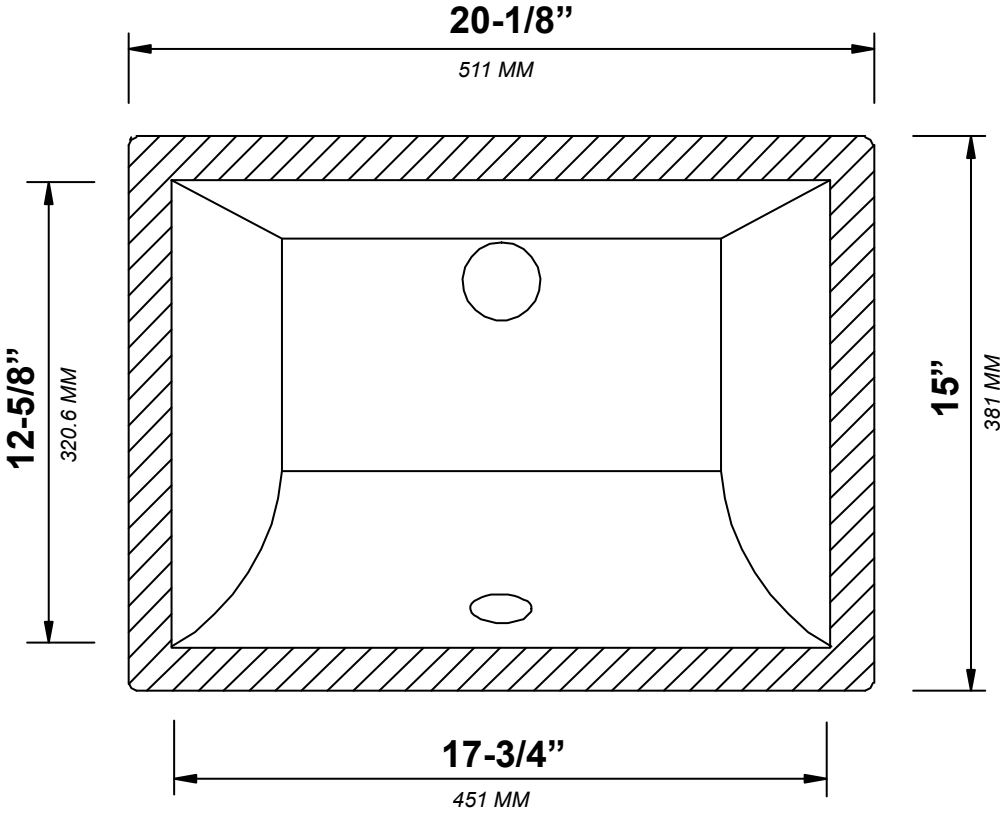

SIDE VIEW

48 IN SINGLE SINK 2 IN STRAIGHT MITERED EDGE COUNTERTOP

48 IN SINGLE SINK 2 IN STRAIGHT MITERED EDGE COUNTERTOP

NOTE: The dimensions specified below pertain exclusively to **Straight Mitered Edge** countertops. For information regarding **Double Cove Edge** dimensions, please refer to the Double Cove Edge dimensions section.

STANDARD RECTANGULAR UNDERMOUNT SINK

48 IN SINGLE SINK 1.5 IN DOUBLE COVE EDGE COUNTERTOP

48 IN SINGLE SINK 1.5 IN DOUBLE COVE EDGE COUNTERTOP

NOTE: The dimensions specified below pertain exclusively to **Double Cove Edge** countertops. For information regarding **Straight Mitered Edge** dimensions, please refer to the Straight Mitered Edge dimensions section.