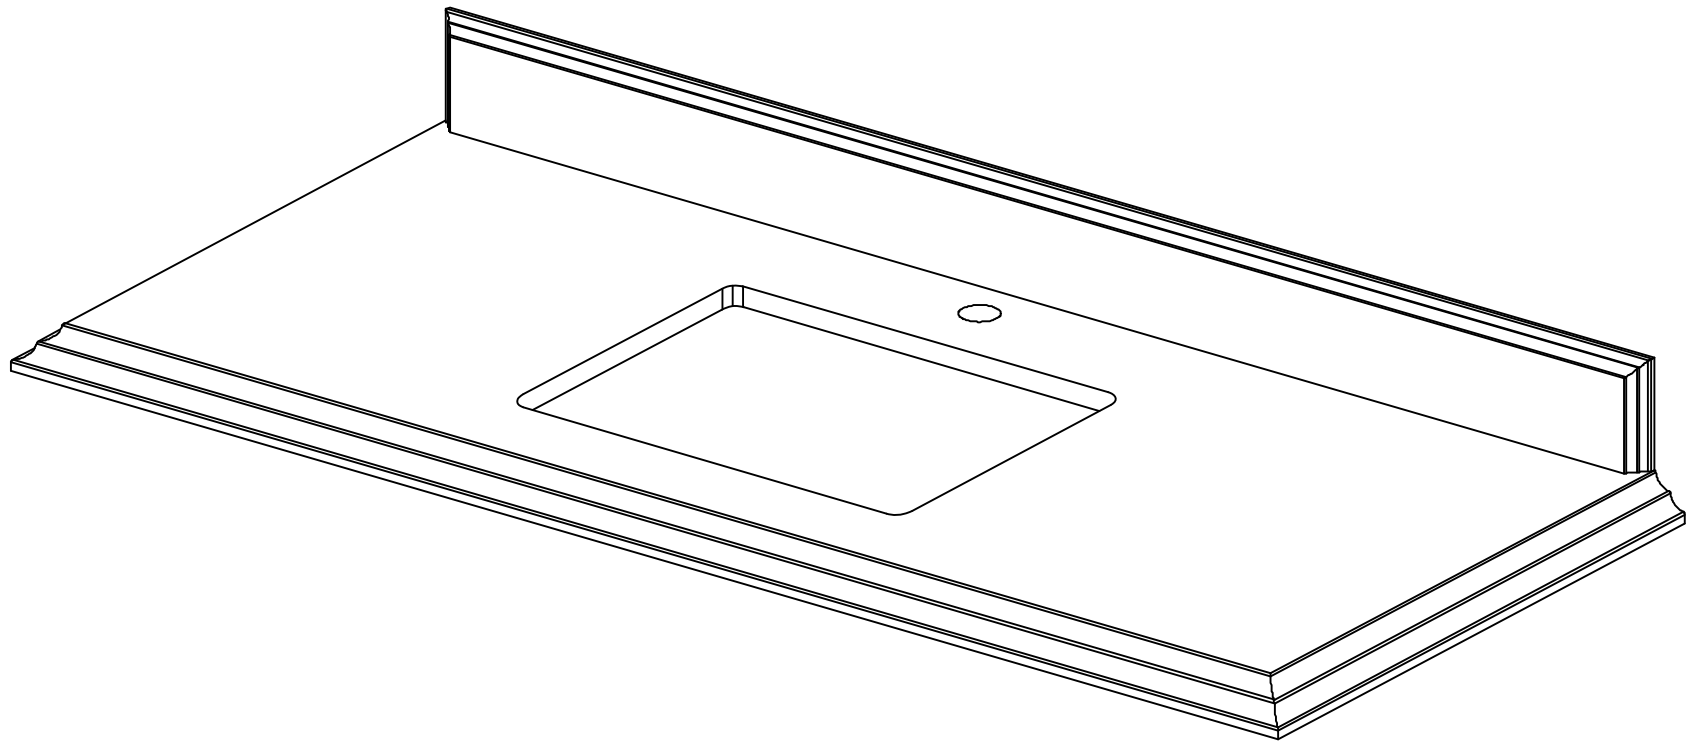

SIDE VIEW

48 IN SINGLE SINK 2 IN STRAIGHT MITERED EDGE COUNTERTOP

48 IN SINGLE SINK 2 IN STRAIGHT MITERED EDGE COUNTERTOP

NOTE: The dimensions specified below pertain exclusively to **Straight Mitered Edge** countertops. For information regarding **Double Cove Edge** dimensions, please refer to the Double Cove Edge dimensions section.

STANDARD RECTANGULAR UNDERMOUNT SINK

48 IN SINGLE SINK 1.5 IN DOUBLE COVE EDGE COUNTERTOP

48 IN SINGLE SINK 1.5 IN DOUBLE COVE EDGE COUNTERTOP

NOTE: The dimensions specified below pertain exclusively to **Double Cove Edge** countertops. For information regarding **Straight Mitered Edge** dimensions, please refer to the Straight Mitered Edge dimensions section.