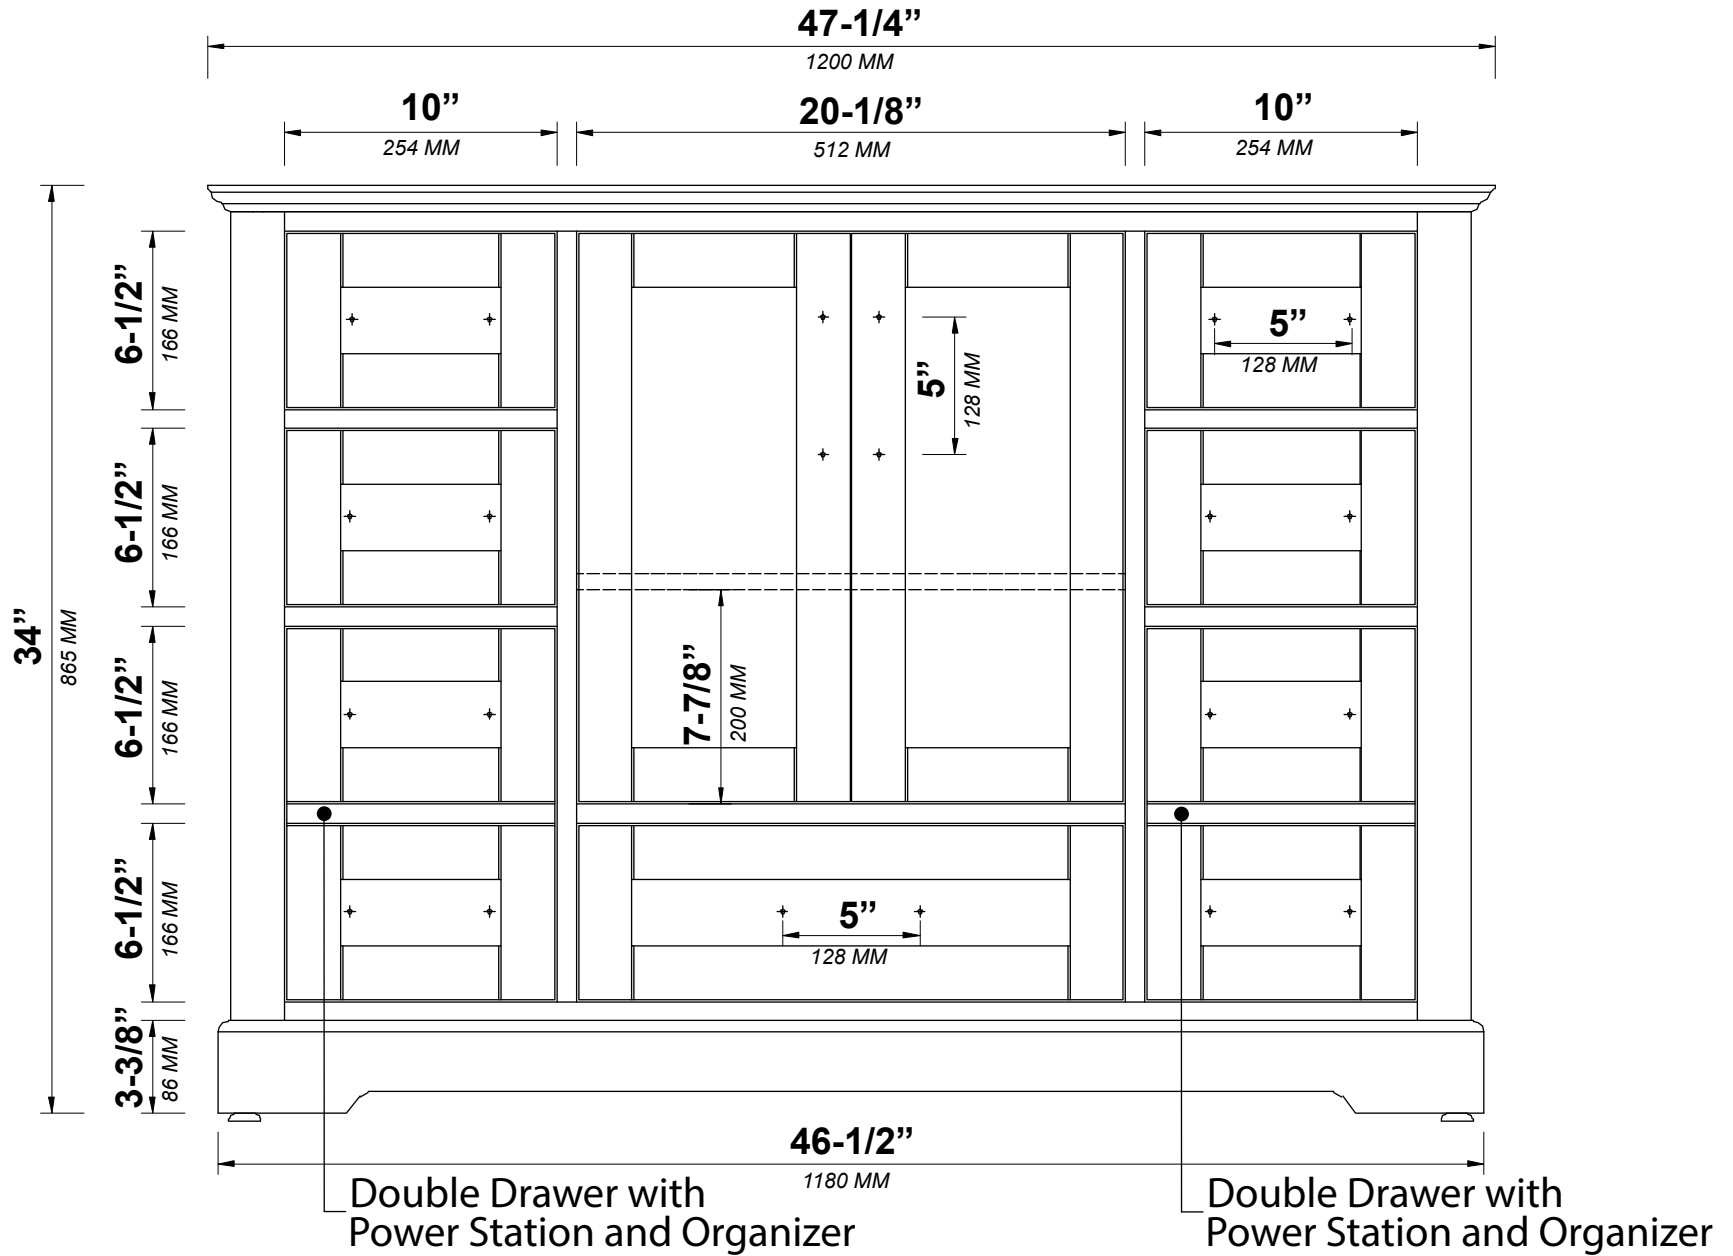

**BOSTON 48 IN SINGLE SINK
BATHROOM VANITY**

BOSTON 48 IN SINGLE SINK CABINET

FRONT VIEW

BOSTON 48 IN SINGLE SINK CABINET

TOP VIEW

BOSTON 48 IN SINGLE SINK CABINET

BACK VIEW

BOSTON 48 IN SINGLE SINK CABINET

SIDE VIEW

48 IN SINGLE SINK 2 IN STRAIGHT MITERED EDGE COUNTERTOP

48 IN SINGLE SINK 2 IN STRAIGHT MITERED EDGE COUNTERTOP

NOTE: The dimensions specified below pertain exclusively to **Straight Mitered Edge** countertops. For information regarding **Double Cove Edge** dimensions, please refer to the Double Cove Edge dimensions section.

STANDARD RECTANGULAR UNDERMOUNT SINK

48 IN SINGLE SINK 1.5 IN DOUBLE COVE EDGE COUNTERTOP

48 IN SINGLE SINK 1.5 IN DOUBLE COVE EDGE COUNTERTOP

NOTE: The dimensions specified below pertain exclusively to **Double Cove Edge** countertops. For information regarding **Straight Mitered Edge** dimensions, please refer to the Straight Mitered Edge dimensions section.