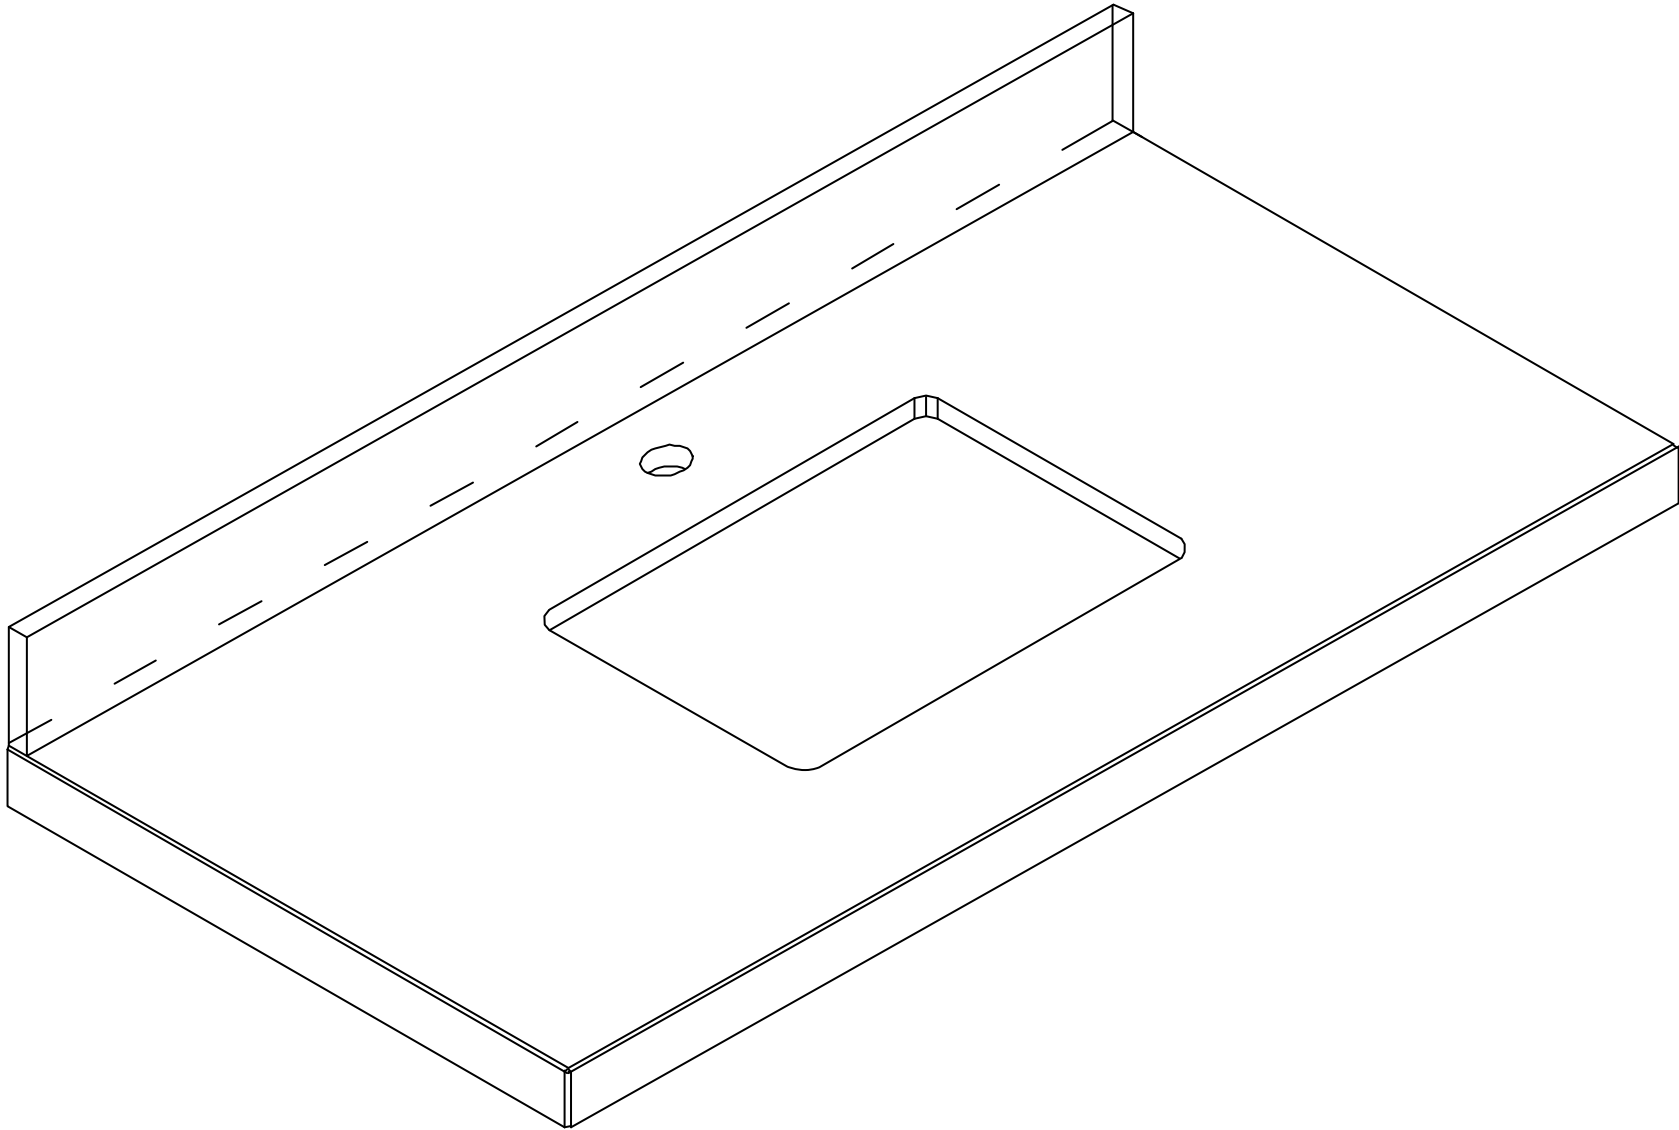

**BOSTON 48 IN SINGLE SINK
BATHROOM VANITY**

BOSTON 48 IN SINGLE SINK CABINET

FRONT VIEW

BOSTON 48 IN SINGLE SINK CABINET

TOP VIEW

BOSTON 48 IN SINGLE SINK CABINET

BACK VIEW

BOSTON 48 IN SINGLE SINK CABINET

SIDE VIEW

48 IN SINGLE SINK 2 IN STRAIGHT MITERED EDGE COUNTERTOP

48 IN SINGLE SINK 2 IN STRAIGHT MITERED EDGE COUNTERTOP

NOTE: The dimensions specified below pertain exclusively to **Straight Mitered Edge** countertops. For information regarding **Double Cove Edge** dimensions, please refer to the Double Cove Edge dimensions section.

STANDARD RECTANGULAR UNDERMOUNT SINK

48 IN SINGLE SINK 1.5 IN DOUBLE COVE EDGE COUNTERTOP

48 IN SINGLE SINK 1.5 IN DOUBLE COVE EDGE COUNTERTOP

NOTE: The dimensions specified below pertain exclusively to **Double Cove Edge** countertops. For information regarding **Straight Mitered Edge** dimensions, please refer to the Straight Mitered Edge dimensions section.