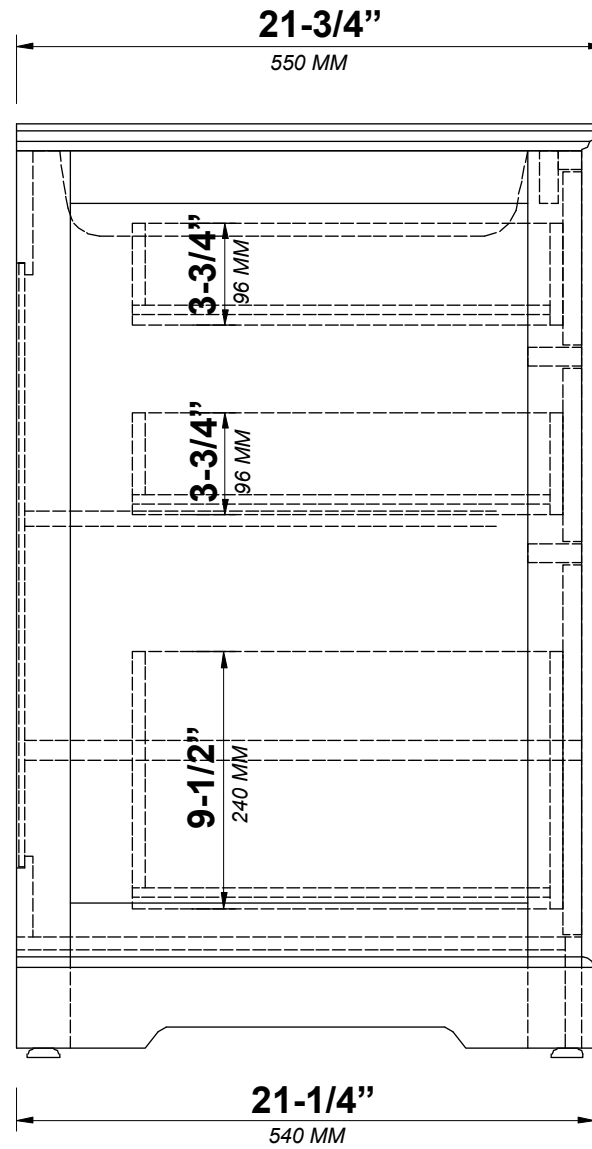

**BOSTON 48 IN SINGLE SINK
BATHROOM VANITY**

BOSTON 48 IN SINGLE SINK CABINET

FRONT VIEW

BOSTON 48 IN SINGLE SINK CABINET

TOP VIEW

BOSTON 48 IN SINGLE SINK CABINET

BACK VIEW

BOSTON 48 IN SINGLE SINK CABINET

SIDE VIEW

48 IN SINGLE SINK 2 IN STRAIGHT MITERED EDGE COUNTERTOP

48 IN SINGLE SINK 2 IN STRAIGHT MITERED EDGE COUNTERTOP

NOTE: The dimensions specified below pertain exclusively to **Straight Mitered Edge** countertops. For information regarding **Double Cove Edge** dimensions, please refer to the Double Cove Edge dimensions section.

STANDARD RECTANGULAR UNDERMOUNT SINK

48 IN SINGLE SINK 1.5 IN DOUBLE COVE EDGE COUNTERTOP

48 IN SINGLE SINK 1.5 IN DOUBLE COVE EDGE COUNTERTOP

NOTE: The dimensions specified below pertain exclusively to **Double Cove Edge** countertops. For information regarding **Straight Mitered Edge** dimensions, please refer to the Straight Mitered Edge dimensions section.