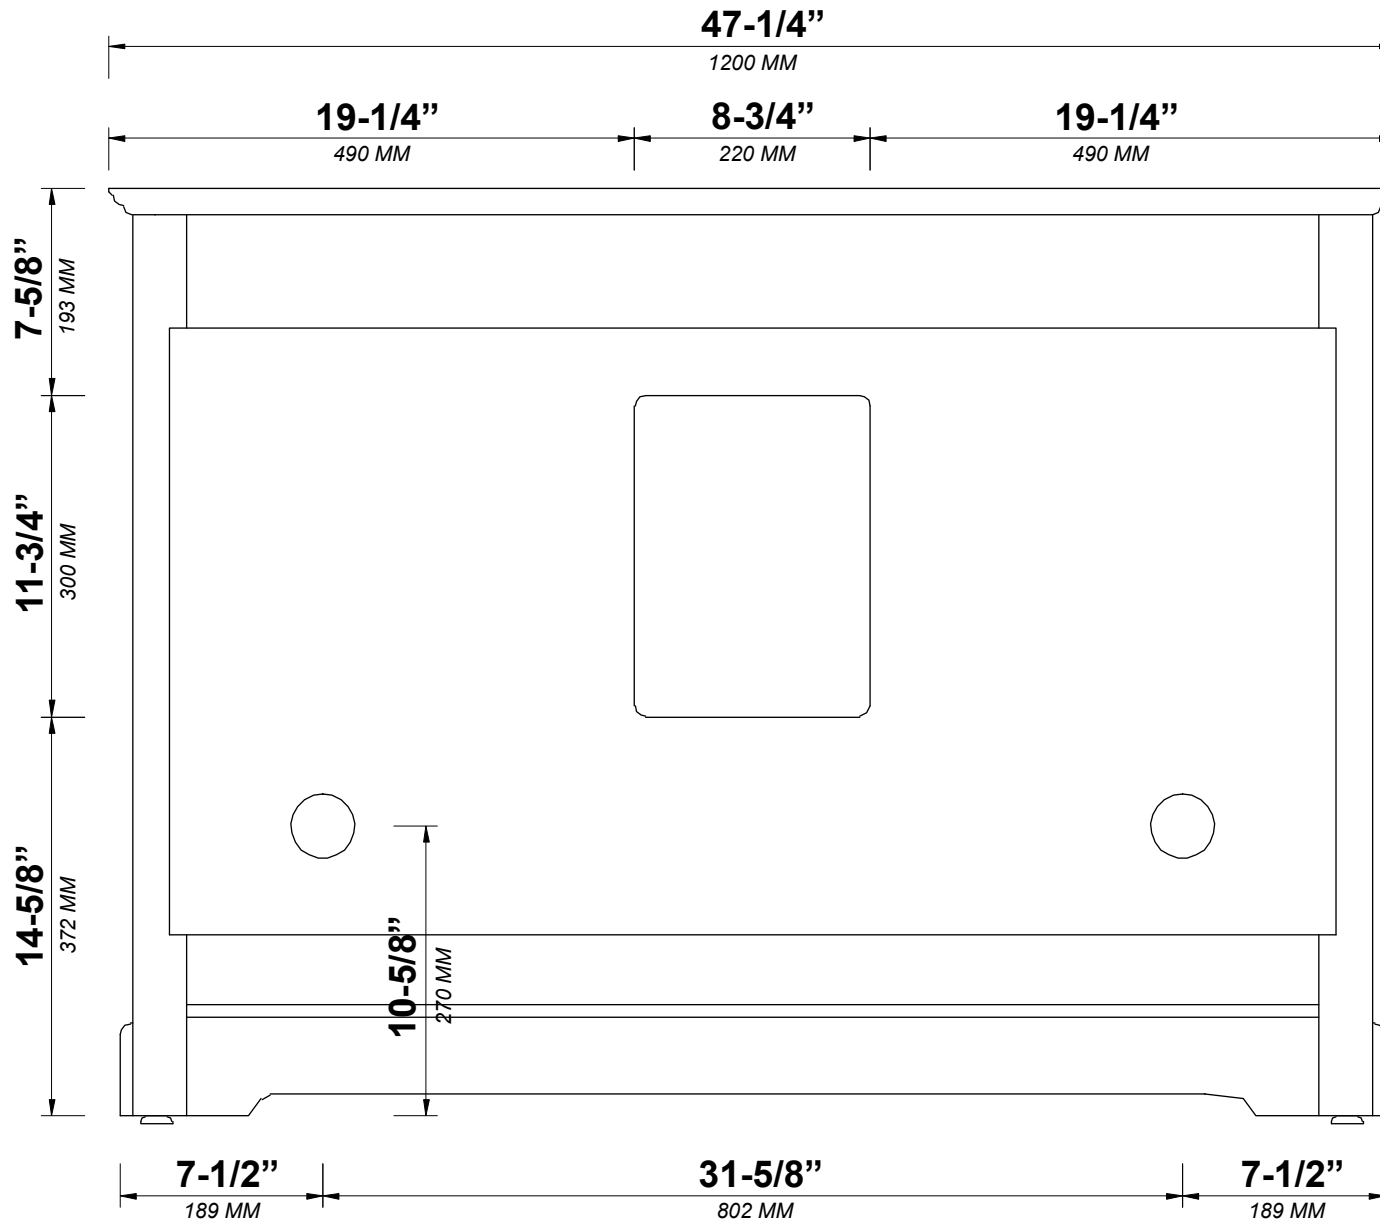

**BOSTON 48 IN SINGLE SINK
BATHROOM VANITY**

BOSTON 48 IN SINGLE SINK CABINET

FRONT VIEW

BOSTON 48 IN SINGLE SINK CABINET

TOP VIEW

BOSTON 48 IN SINGLE SINK CABINET

BACK VIEW

BOSTON 48 IN SINGLE SINK CABINET

SIDE VIEW

48 IN SINGLE SINK 2 IN STRAIGHT MITERED EDGE COUNTERTOP

48 IN SINGLE SINK 2 IN STRAIGHT MITERED EDGE COUNTERTOP

NOTE: The dimensions specified below pertain exclusively to **Straight Mitered Edge** countertops. For information regarding **Double Cove Edge** dimensions, please refer to the Double Cove Edge dimensions section.

STANDARD RECTANGULAR UNDERMOUNT SINK

48 IN SINGLE SINK 1.5 IN DOUBLE COVE EDGE COUNTERTOP

48 IN SINGLE SINK 1.5 IN DOUBLE COVE EDGE COUNTERTOP

NOTE: The dimensions specified below pertain exclusively to **Double Cove Edge** countertops. For information regarding **Straight Mitered Edge** dimensions, please refer to the Straight Mitered Edge dimensions section.