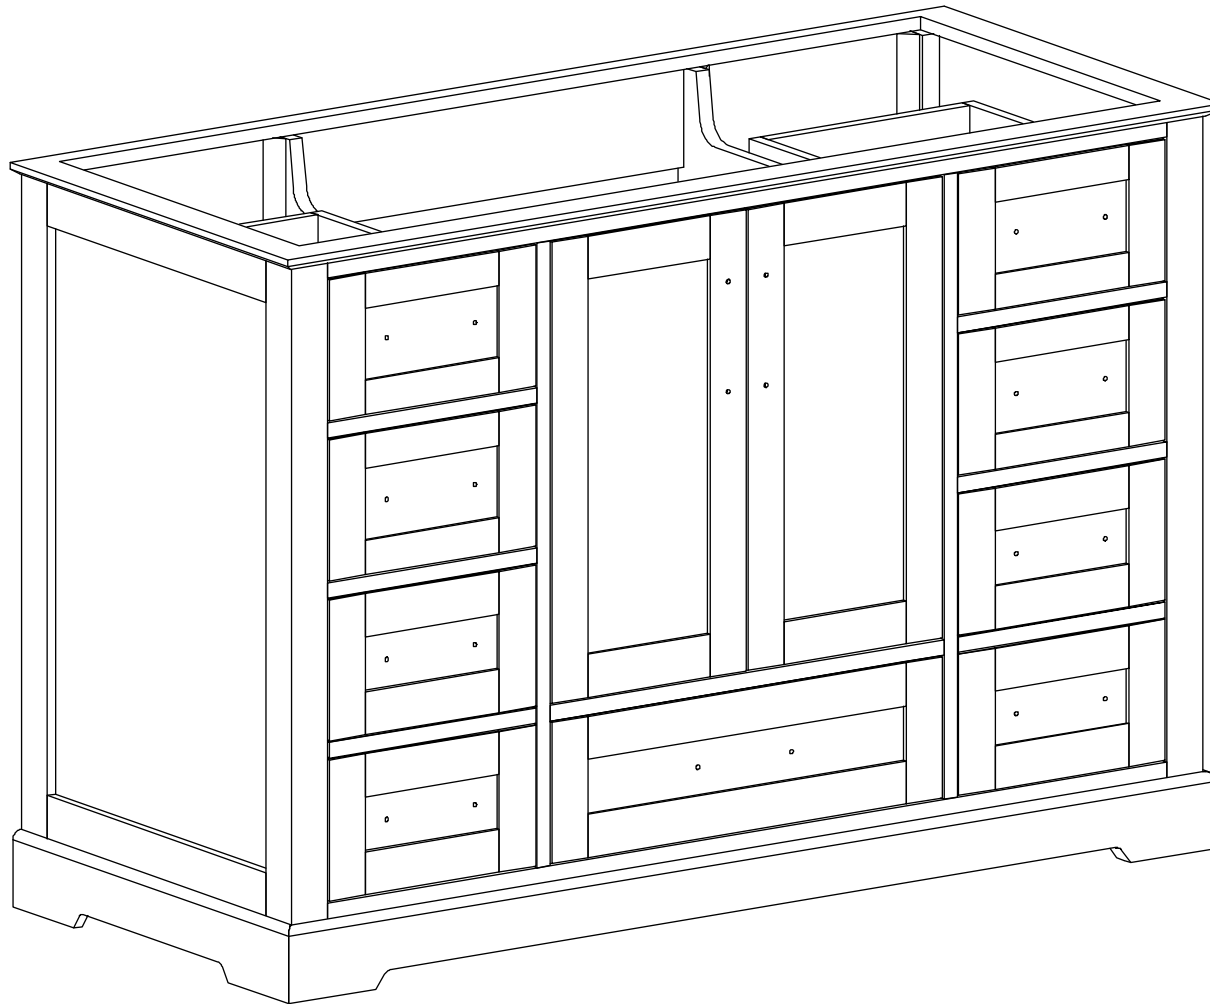

**BOSTON 48 IN SINGLE SINK
BATHROOM VANITY**

BOSTON 48 IN SINGLE SINK CABINET

FRONT VIEW

BOSTON 48 IN SINGLE SINK CABINET

TOP VIEW

BOSTON 48 IN SINGLE SINK CABINET

BACK VIEW

BOSTON 48 IN SINGLE SINK CABINET

SIDE VIEW

48 IN SINGLE SINK 2 IN STRAIGHT MITERED EDGE COUNTERTOP

48 IN SINGLE SINK 2 IN STRAIGHT MITERED EDGE COUNTERTOP

NOTE: The dimensions specified below pertain exclusively to **Straight Mitered Edge** countertops. For information regarding **Double Cove Edge** dimensions, please refer to the Double Cove Edge dimensions section.

STANDARD RECTANGULAR UNDERMOUNT SINK

48 IN SINGLE SINK 1.5 IN DOUBLE COVE EDGE COUNTERTOP

48 IN SINGLE SINK 1.5 IN DOUBLE COVE EDGE COUNTERTOP

NOTE: The dimensions specified below pertain exclusively to **Double Cove Edge** countertops. For information regarding **Straight Mitered Edge** dimensions, please refer to the Straight Mitered Edge dimensions section.