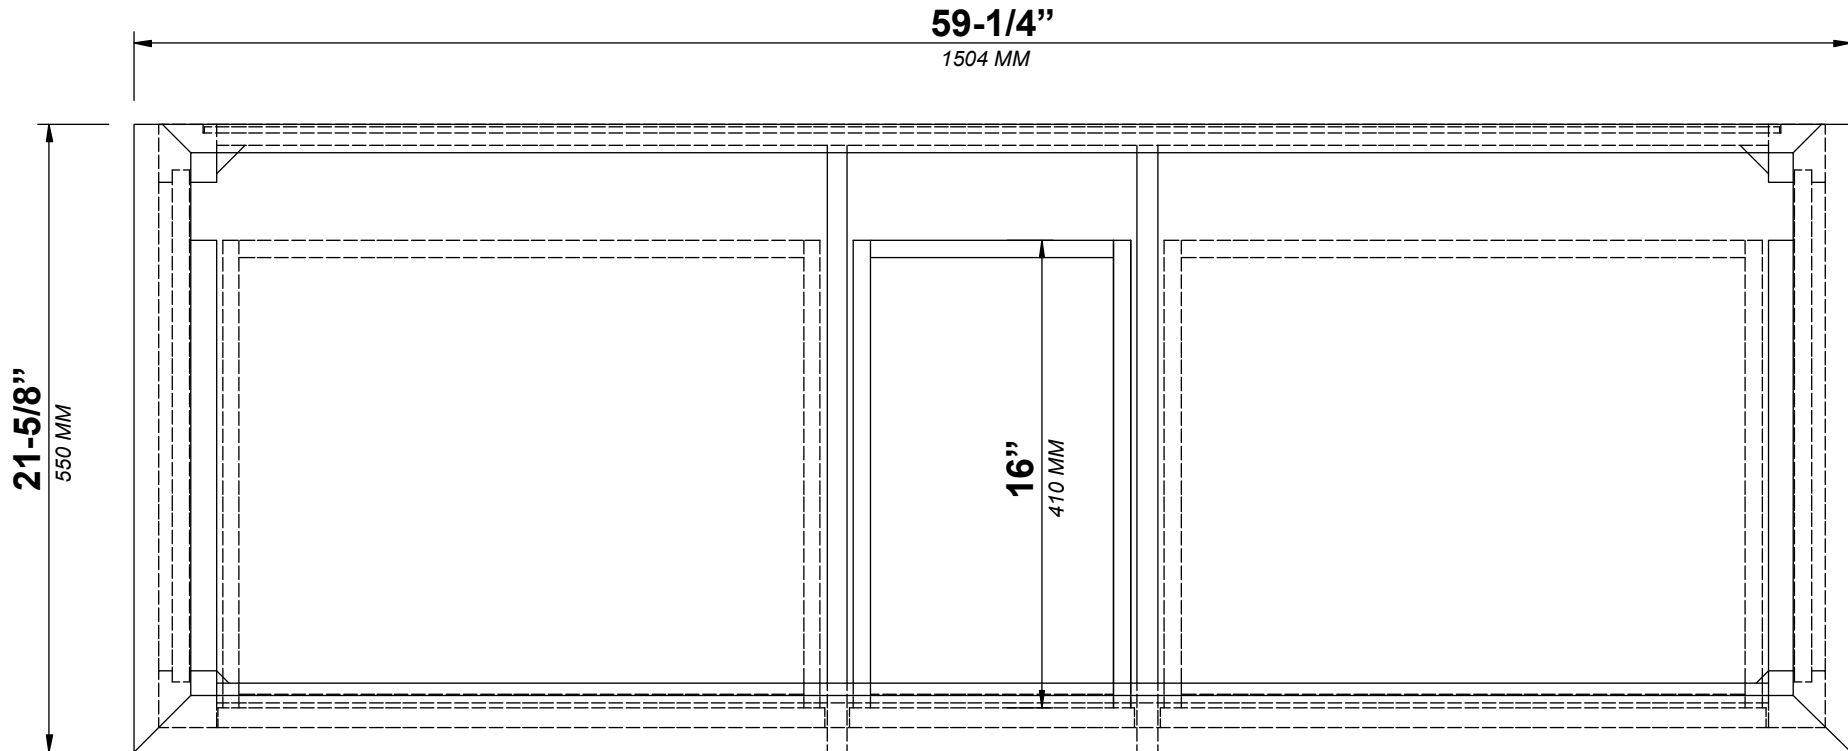

CHARLOTTE 60 IN DOUBLE SINK CABINET

TOP VIEW