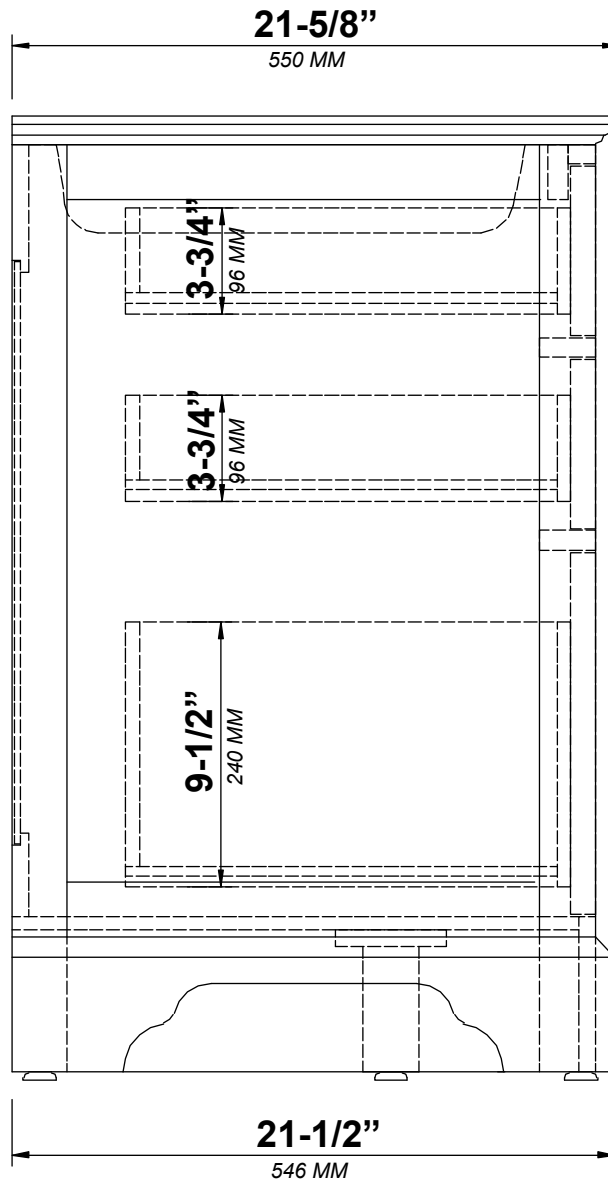

## TOP VIEW

## SIDE VIEW

60 IN DOUBLE SINK 2 IN STRAIGHT MITERED EDGE COUNTERTOP

# 60 IN DOUBLE SINK 2 IN STRAIGHT MITERED EDGE COUNTERTOP

NOTE: The dimensions specified below pertain exclusively to **Straight Mitered Edge** countertops. For information regarding **Double Cove Edge** dimensions, please refer to the Double Cove Edge dimensions section.

# 60 IN DOUBLE SINK 1.5 IN DOUBLE COVE EDGE COUNTERTOP

NOTE: The dimensions specified below pertain exclusively to **Double Cove Edge** countertops. For information regarding **Straight Mitered Edge** dimensions, please refer to the Straight Mitered Edge dimensions section.