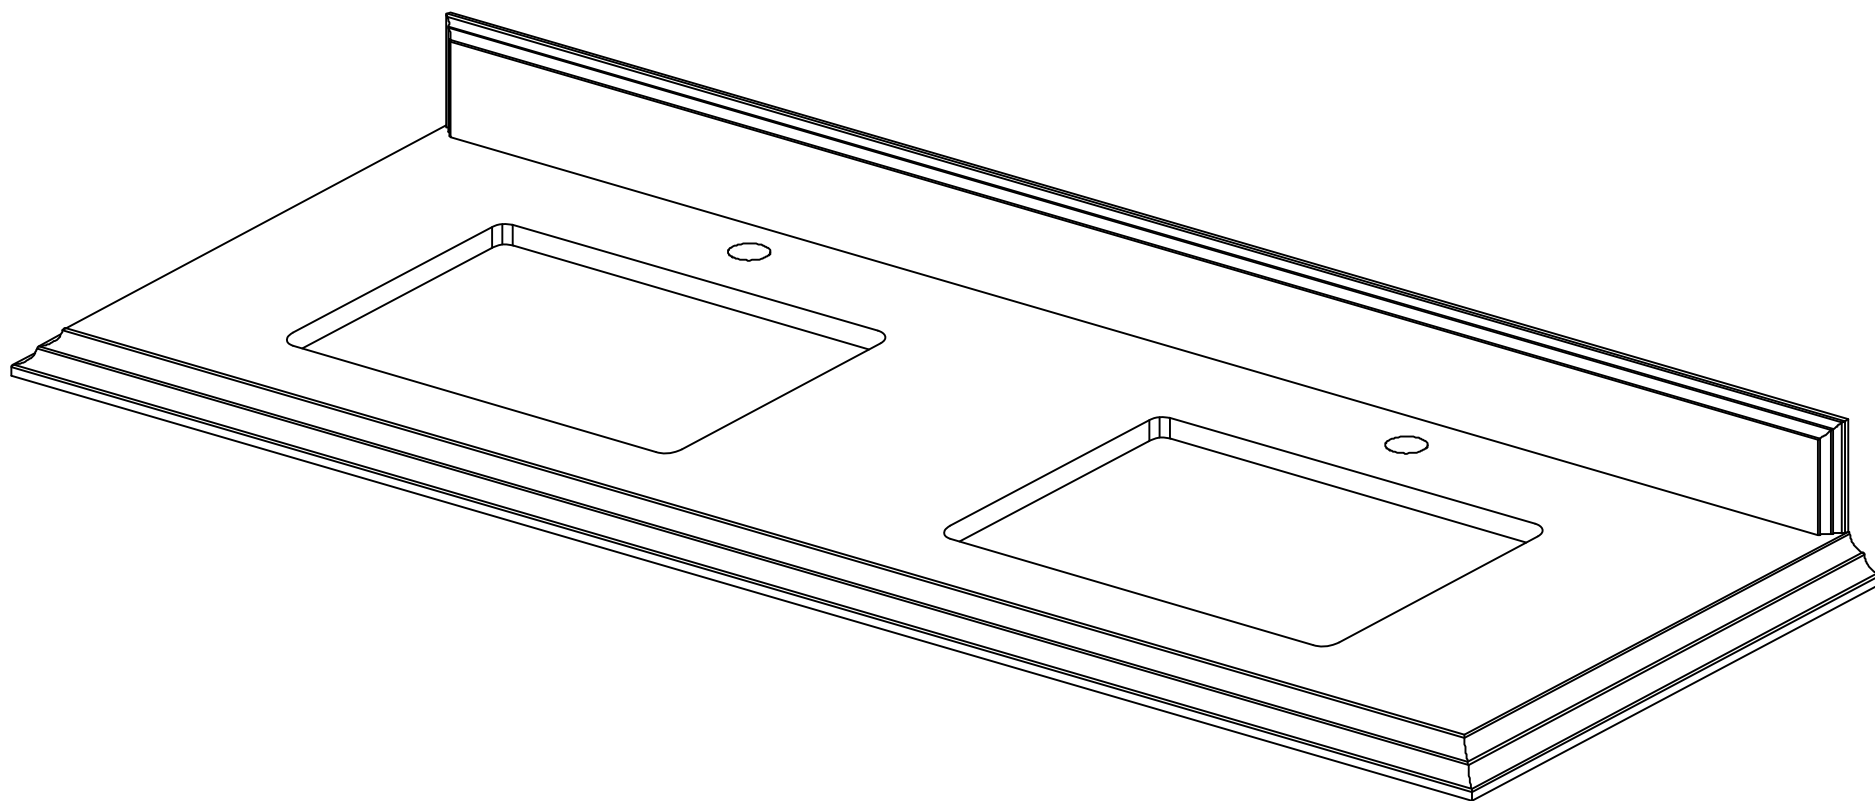

## SIDE VIEW

60 IN DOUBLE SINK 2 IN STRAIGHT MITERED EDGE COUNTERTOP

# 60 IN DOUBLE SINK 2 IN STRAIGHT MITERED EDGE COUNTERTOP

NOTE: The dimensions specified below pertain exclusively to **Straight Mitered Edge** countertops. For information regarding **Double Cove Edge** dimensions, please refer to the Double Cove Edge dimensions section.

# STANDARD RECTANGULAR UNDERMOUNT SINK

60 IN DOUBLE SINK 1.5 IN DOUBLE COVE EDGE COUNTERTOP

# 60 IN DOUBLE SINK 1.5 IN DOUBLE COVE EDGE COUNTERTOP

NOTE: The dimensions specified below pertain exclusively to **Double Cove Edge** countertops. For information regarding **Straight Mitered Edge** dimensions, please refer to the Straight Mitered Edge dimensions section.