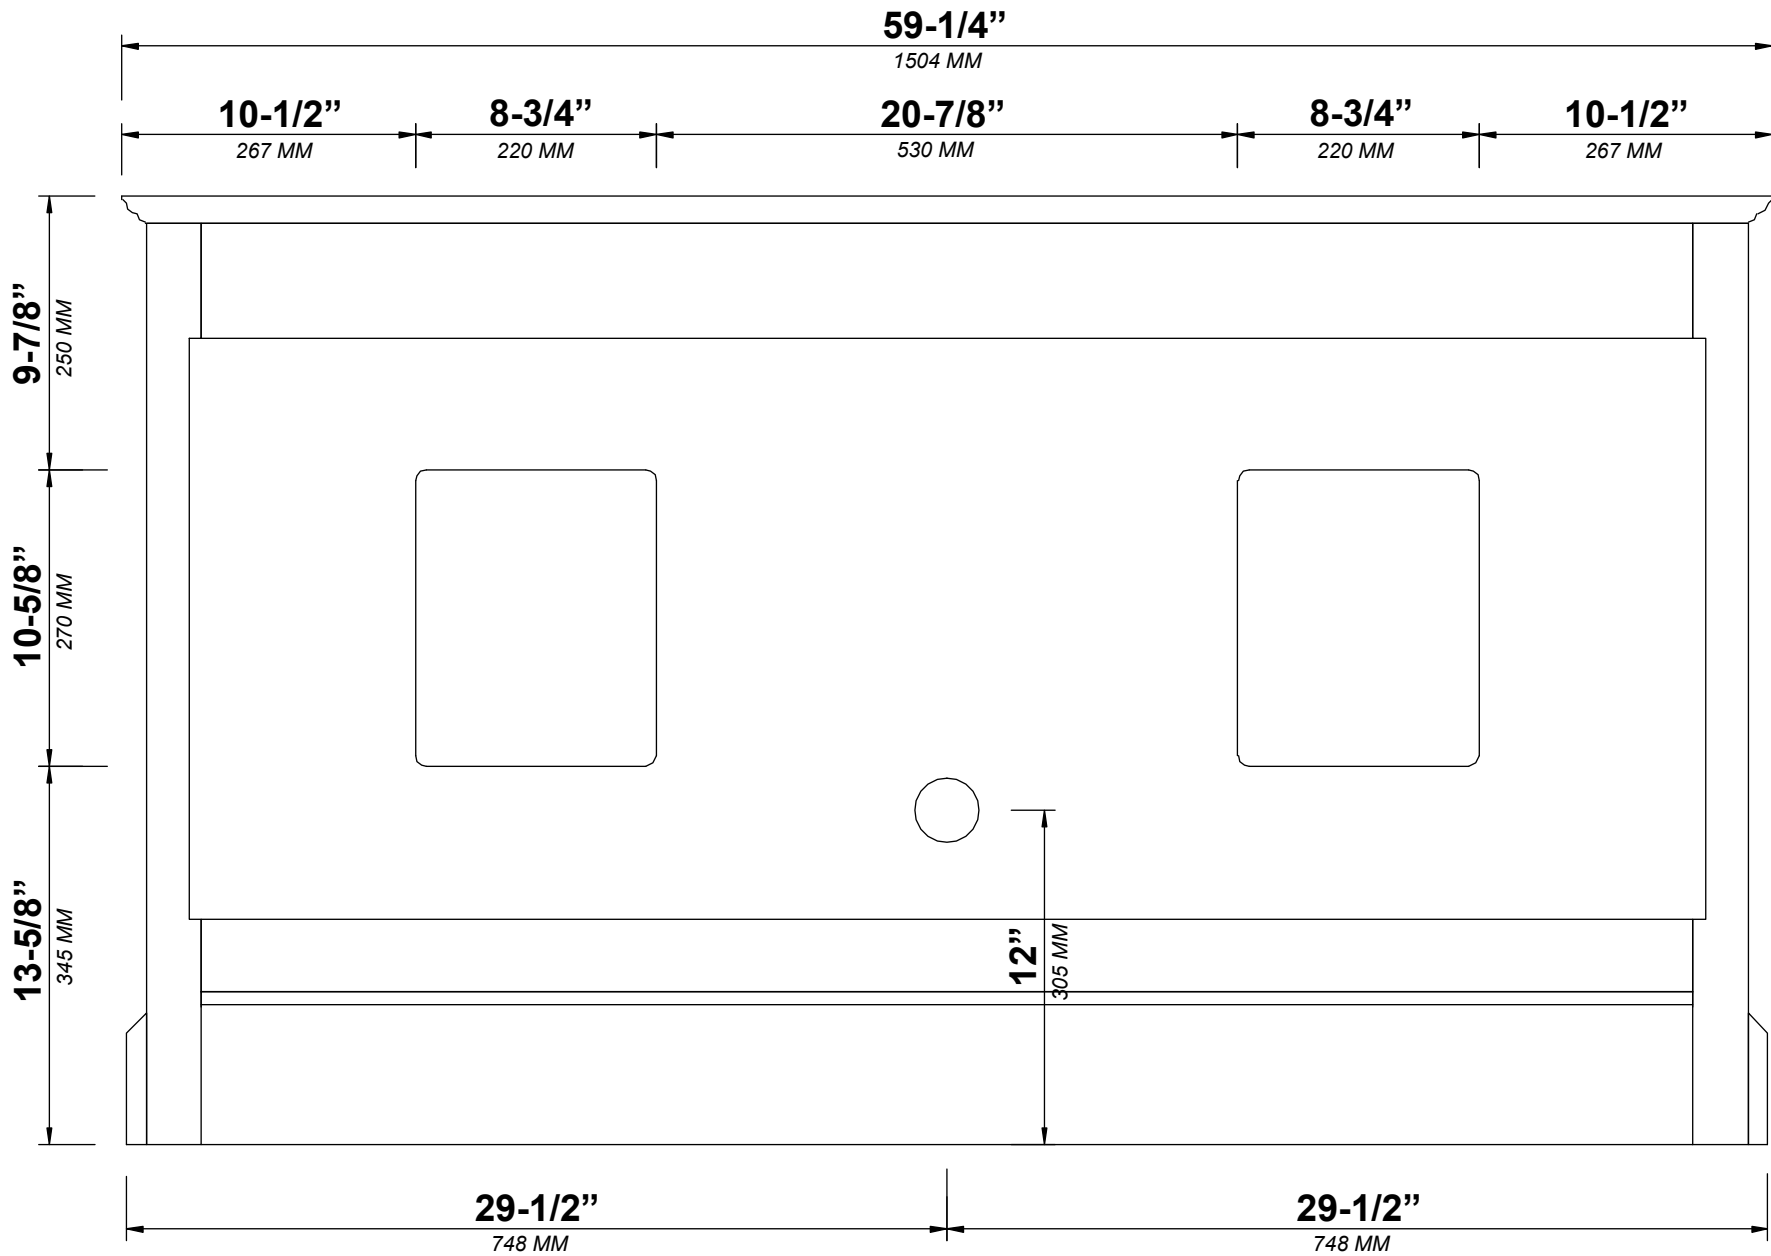

CHARLOTTE 60 IN DOUBLE SINK CABINET

BACK VIEW