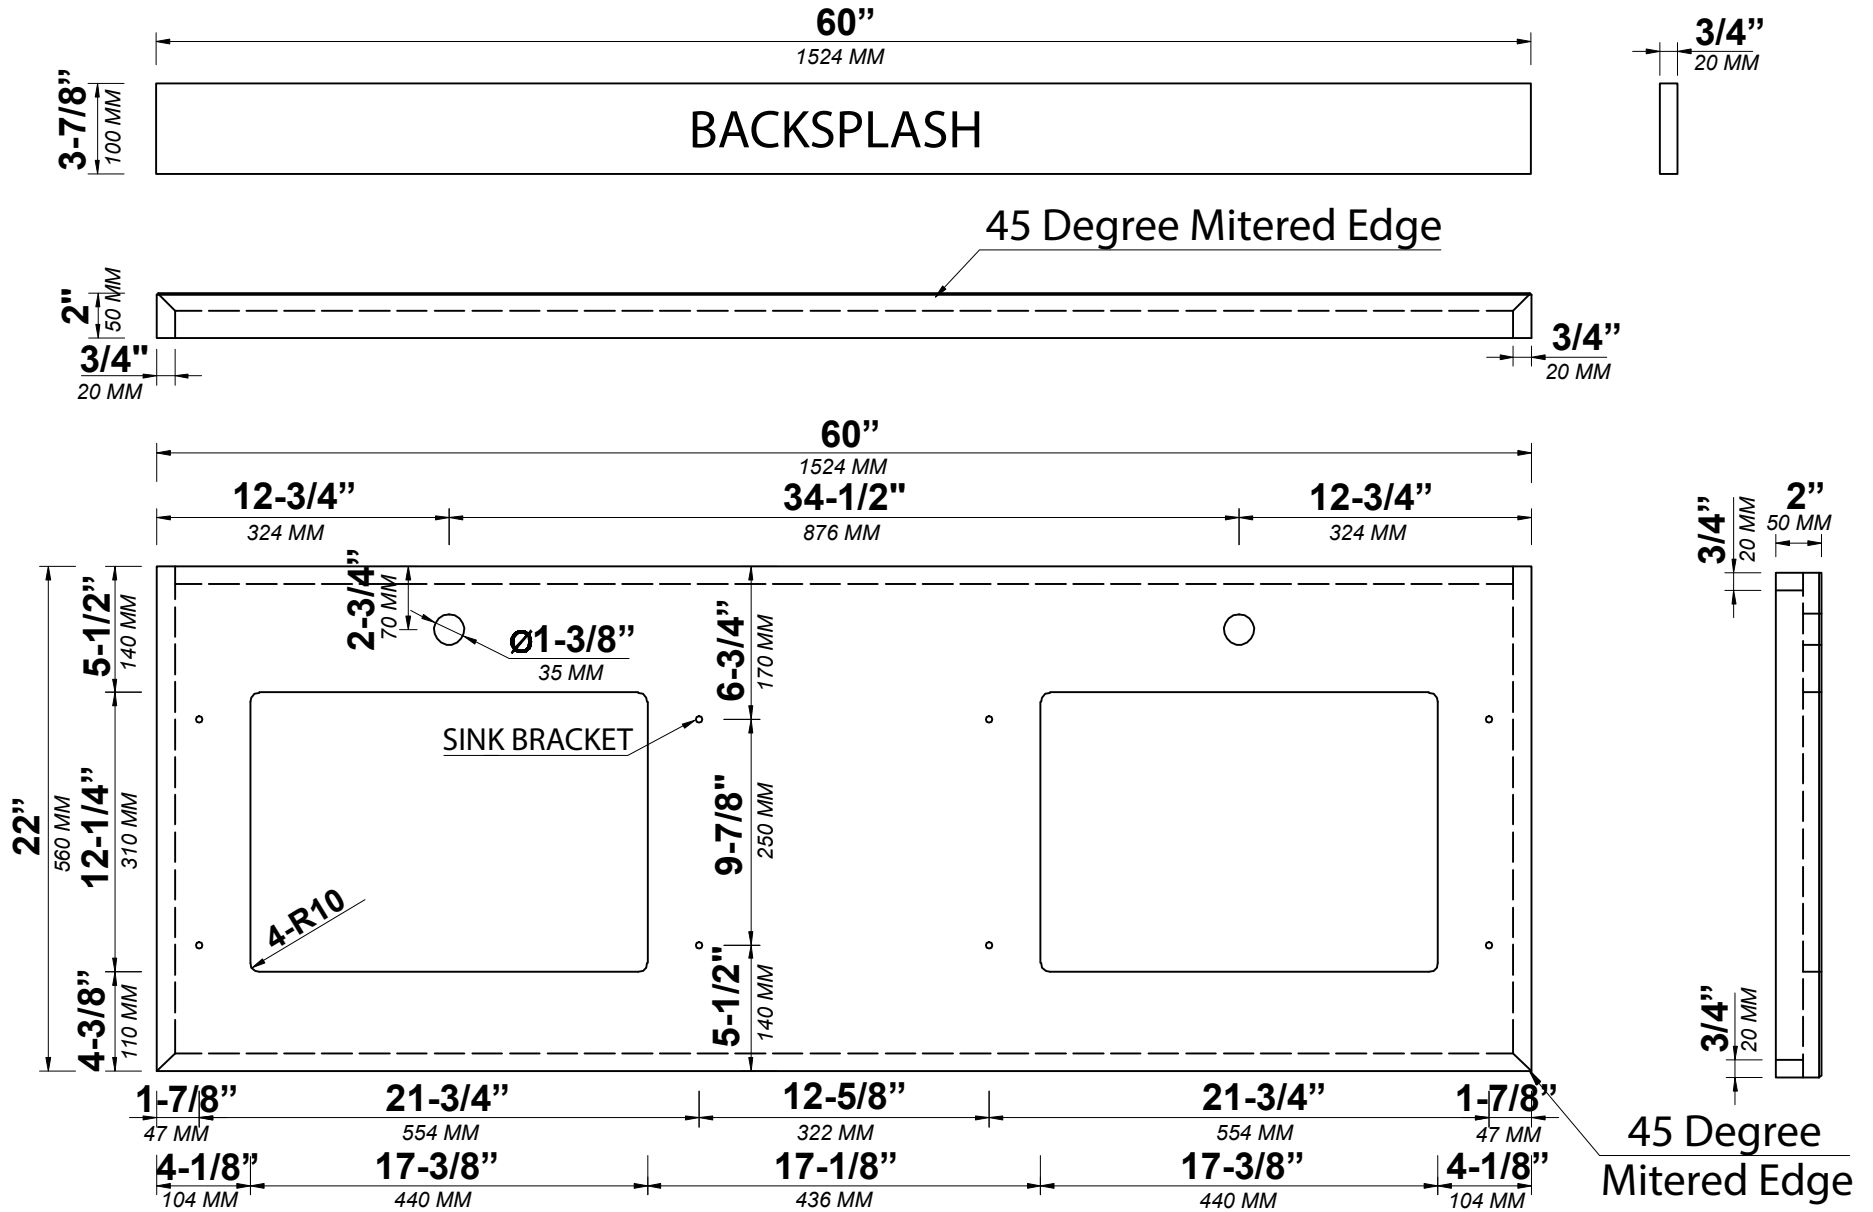

## SIDE VIEW

60 IN DOUBLE SINK 2 IN STRAIGHT MITERED EDGE COUNTERTOP

# 60 IN DOUBLE SINK 2 IN STRAIGHT MITERED EDGE COUNTERTOP

NOTE: The dimensions specified below pertain exclusively to **Straight Mitered Edge** countertops. For information regarding **Double Cove Edge** dimensions, please refer to the Double Cove Edge dimensions section.

# STANDARD RECTANGULAR UNDERMOUNT SINK

60 IN DOUBLE SINK 1.5 IN DOUBLE COVE EDGE COUNTERTOP

# 60 IN DOUBLE SINK 1.5 IN DOUBLE COVE EDGE COUNTERTOP

NOTE: The dimensions specified below pertain exclusively to **Double Cove Edge** countertops. For information regarding **Straight Mitered Edge** dimensions, please refer to the Straight Mitered Edge dimensions section.