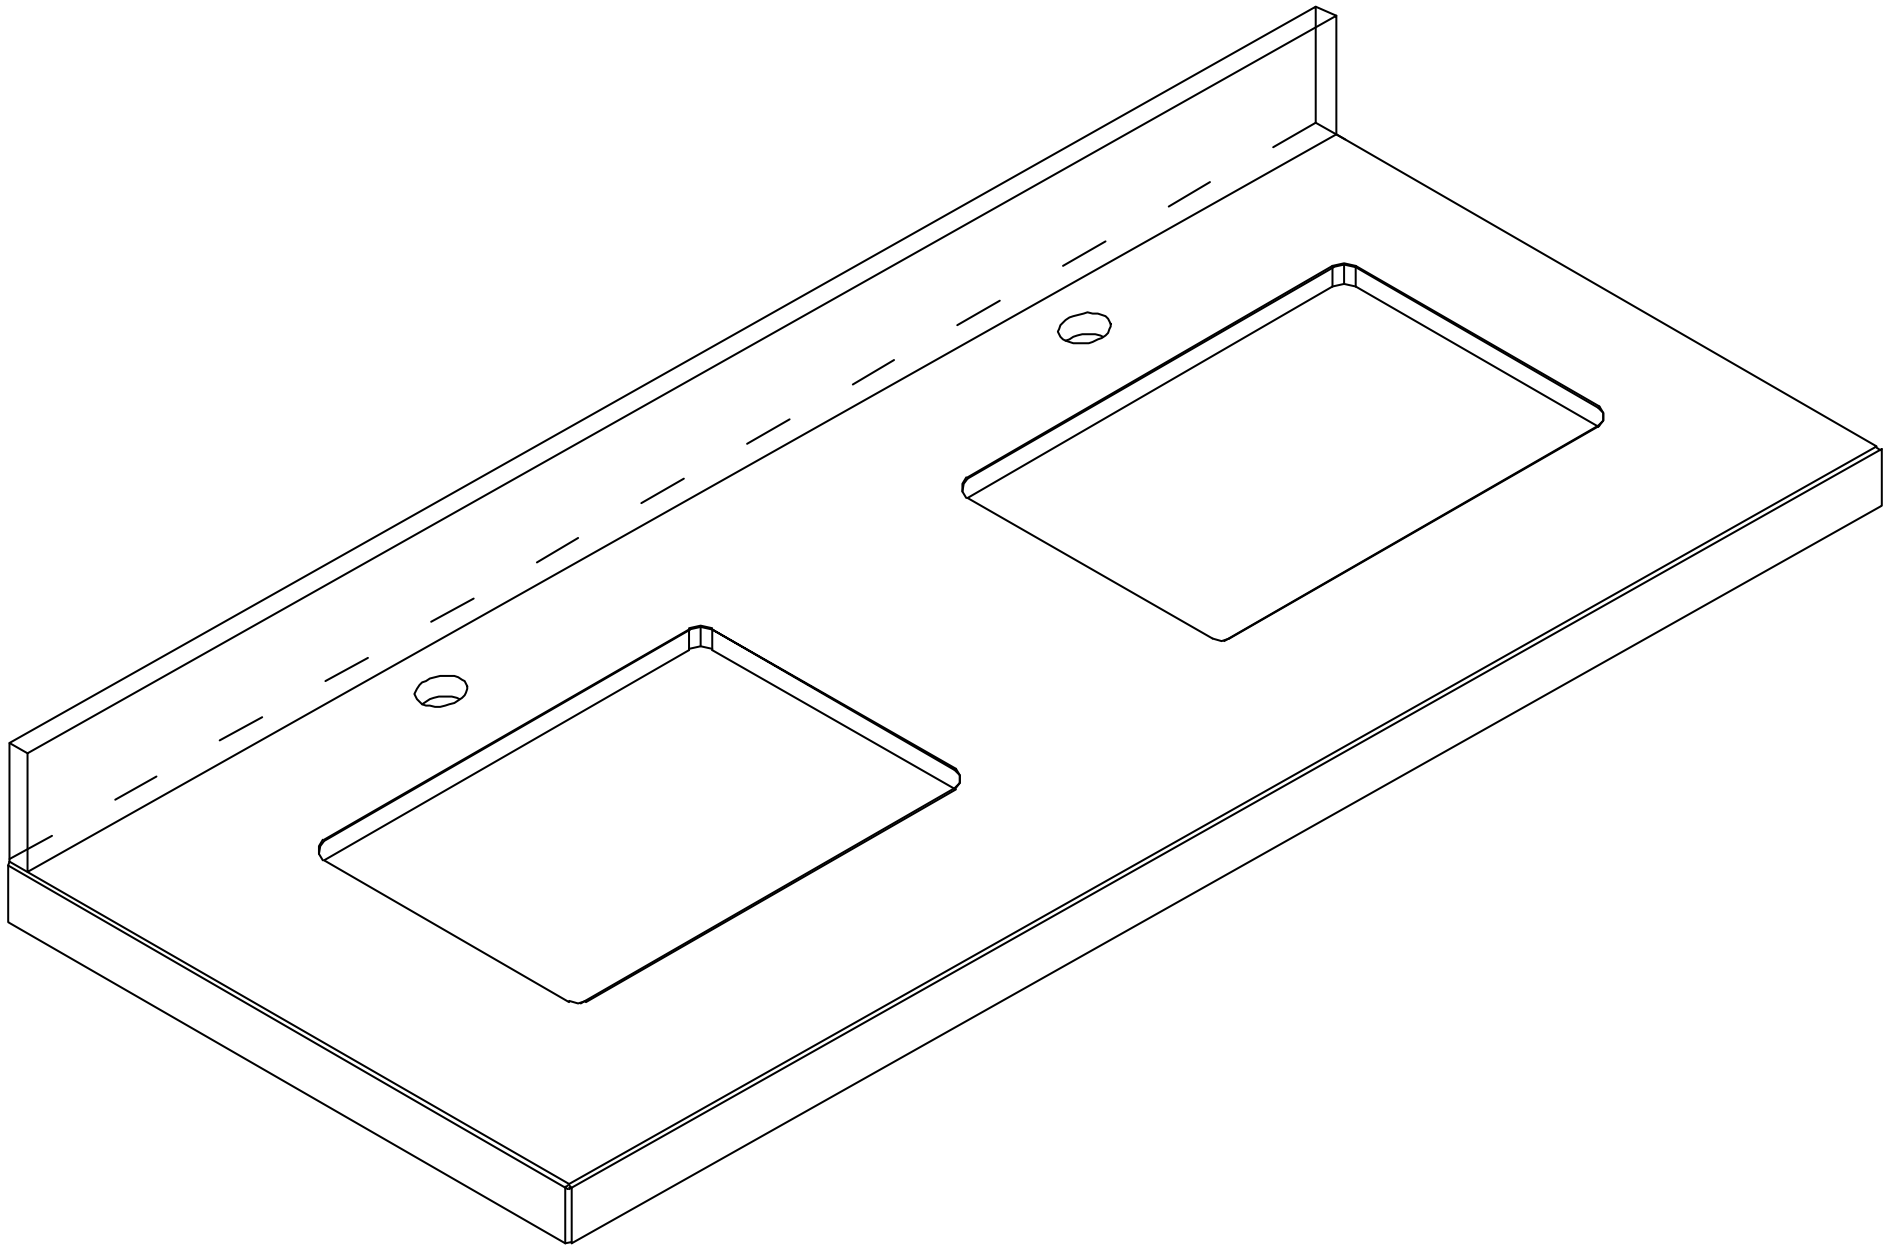

## BACK VIEW

## SIDE VIEW

60 IN DOUBLE SINK 2 IN STRAIGHT MITERED EDGE COUNTERTOP

# 60 IN DOUBLE SINK 2 IN STRAIGHT MITERED EDGE COUNTERTOP

NOTE: The dimensions specified below pertain exclusively to **Straight Mitered Edge** countertops. For information regarding **Double Cove Edge** dimensions, please refer to the Double Cove Edge dimensions section.