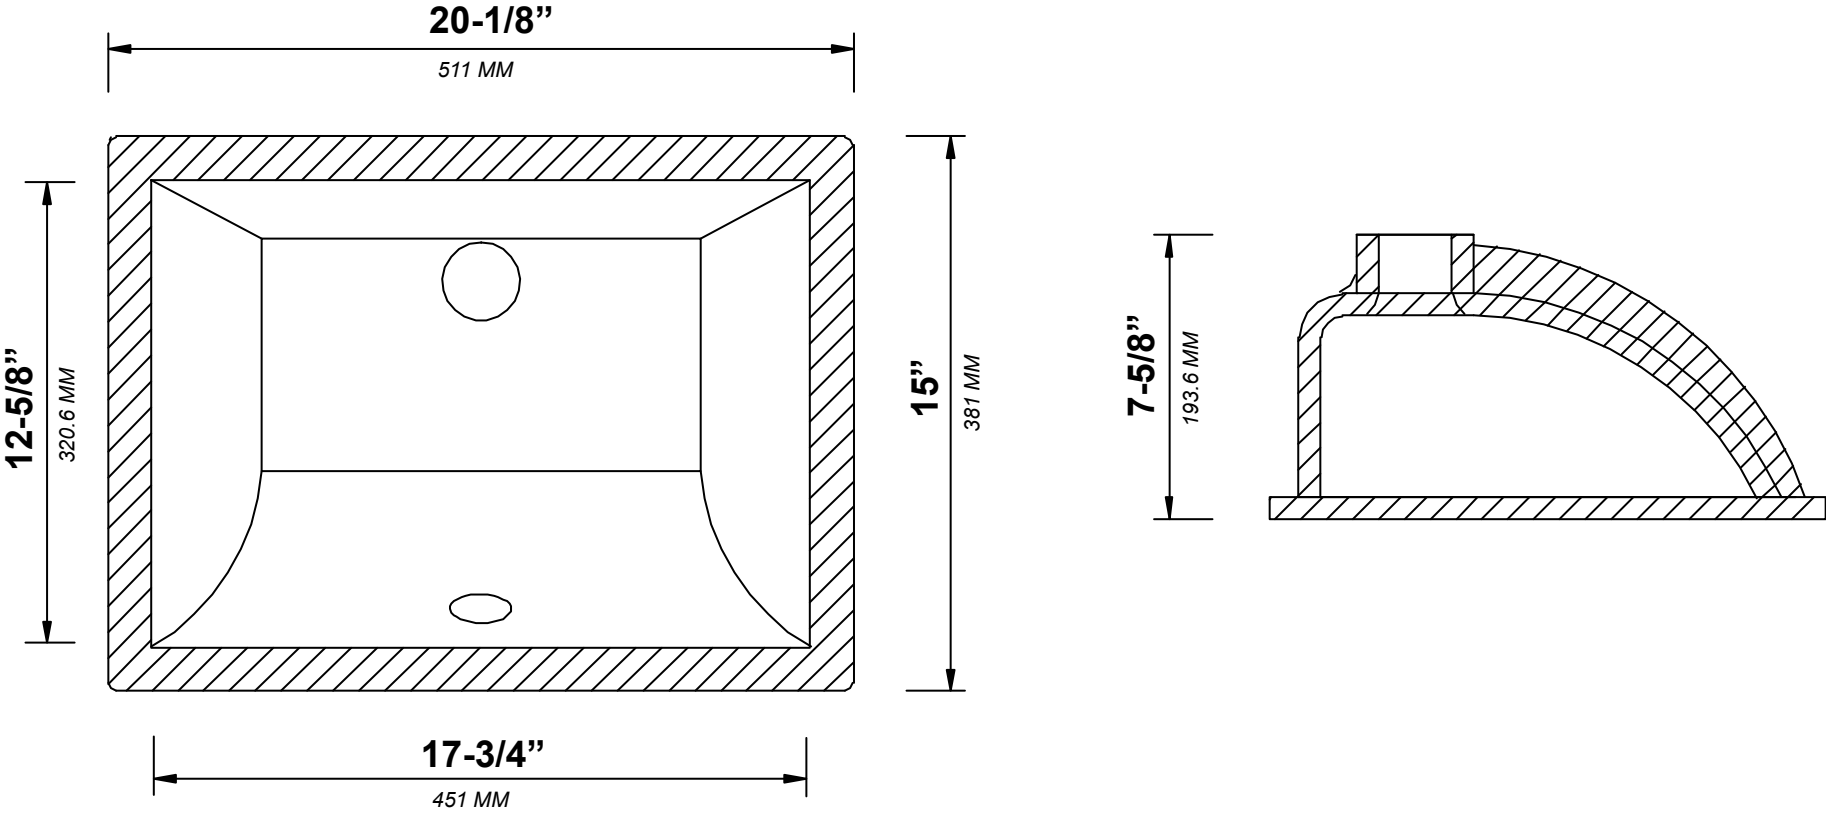

## SIDE VIEW

60 IN DOUBLE SINK 2 IN STRAIGHT MITERED EDGE COUNTERTOP

# 60 IN DOUBLE SINK 2 IN STRAIGHT MITERED EDGE COUNTERTOP

NOTE: The dimensions specified below pertain exclusively to **Straight Mitered Edge** countertops. For information regarding **Double Cove Edge** dimensions, please refer to the Double Cove Edge dimensions section.

# STANDARD RECTANGULAR UNDERMOUNT SINK

60 IN DOUBLE SINK 1.5 IN DOUBLE COVE EDGE COUNTERTOP

# 60 IN DOUBLE SINK 1.5 IN DOUBLE COVE EDGE COUNTERTOP

NOTE: The dimensions specified below pertain exclusively to **Double Cove Edge** countertops. For information regarding **Straight Mitered Edge** dimensions, please refer to the Straight Mitered Edge dimensions section.