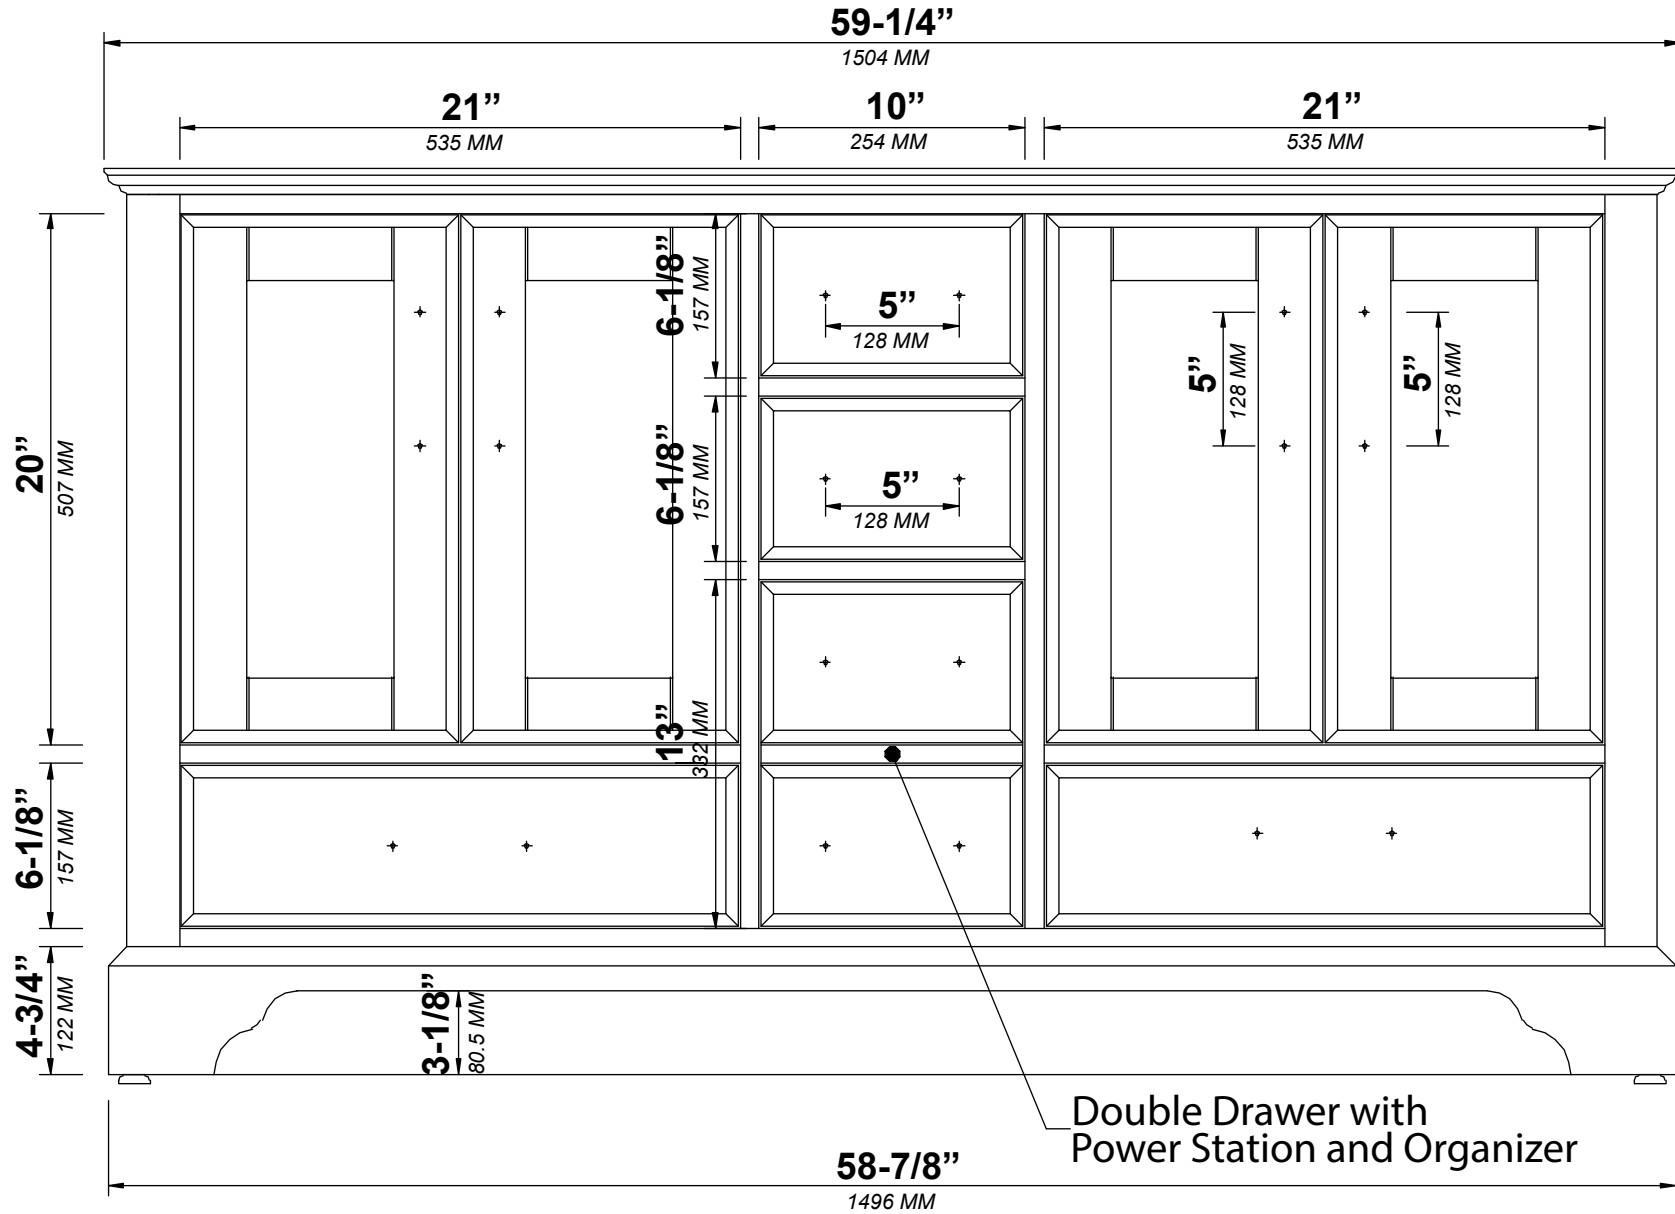

CHARLOTTE 60 IN DOUBLE SINK CABINET

FRONT VIEW