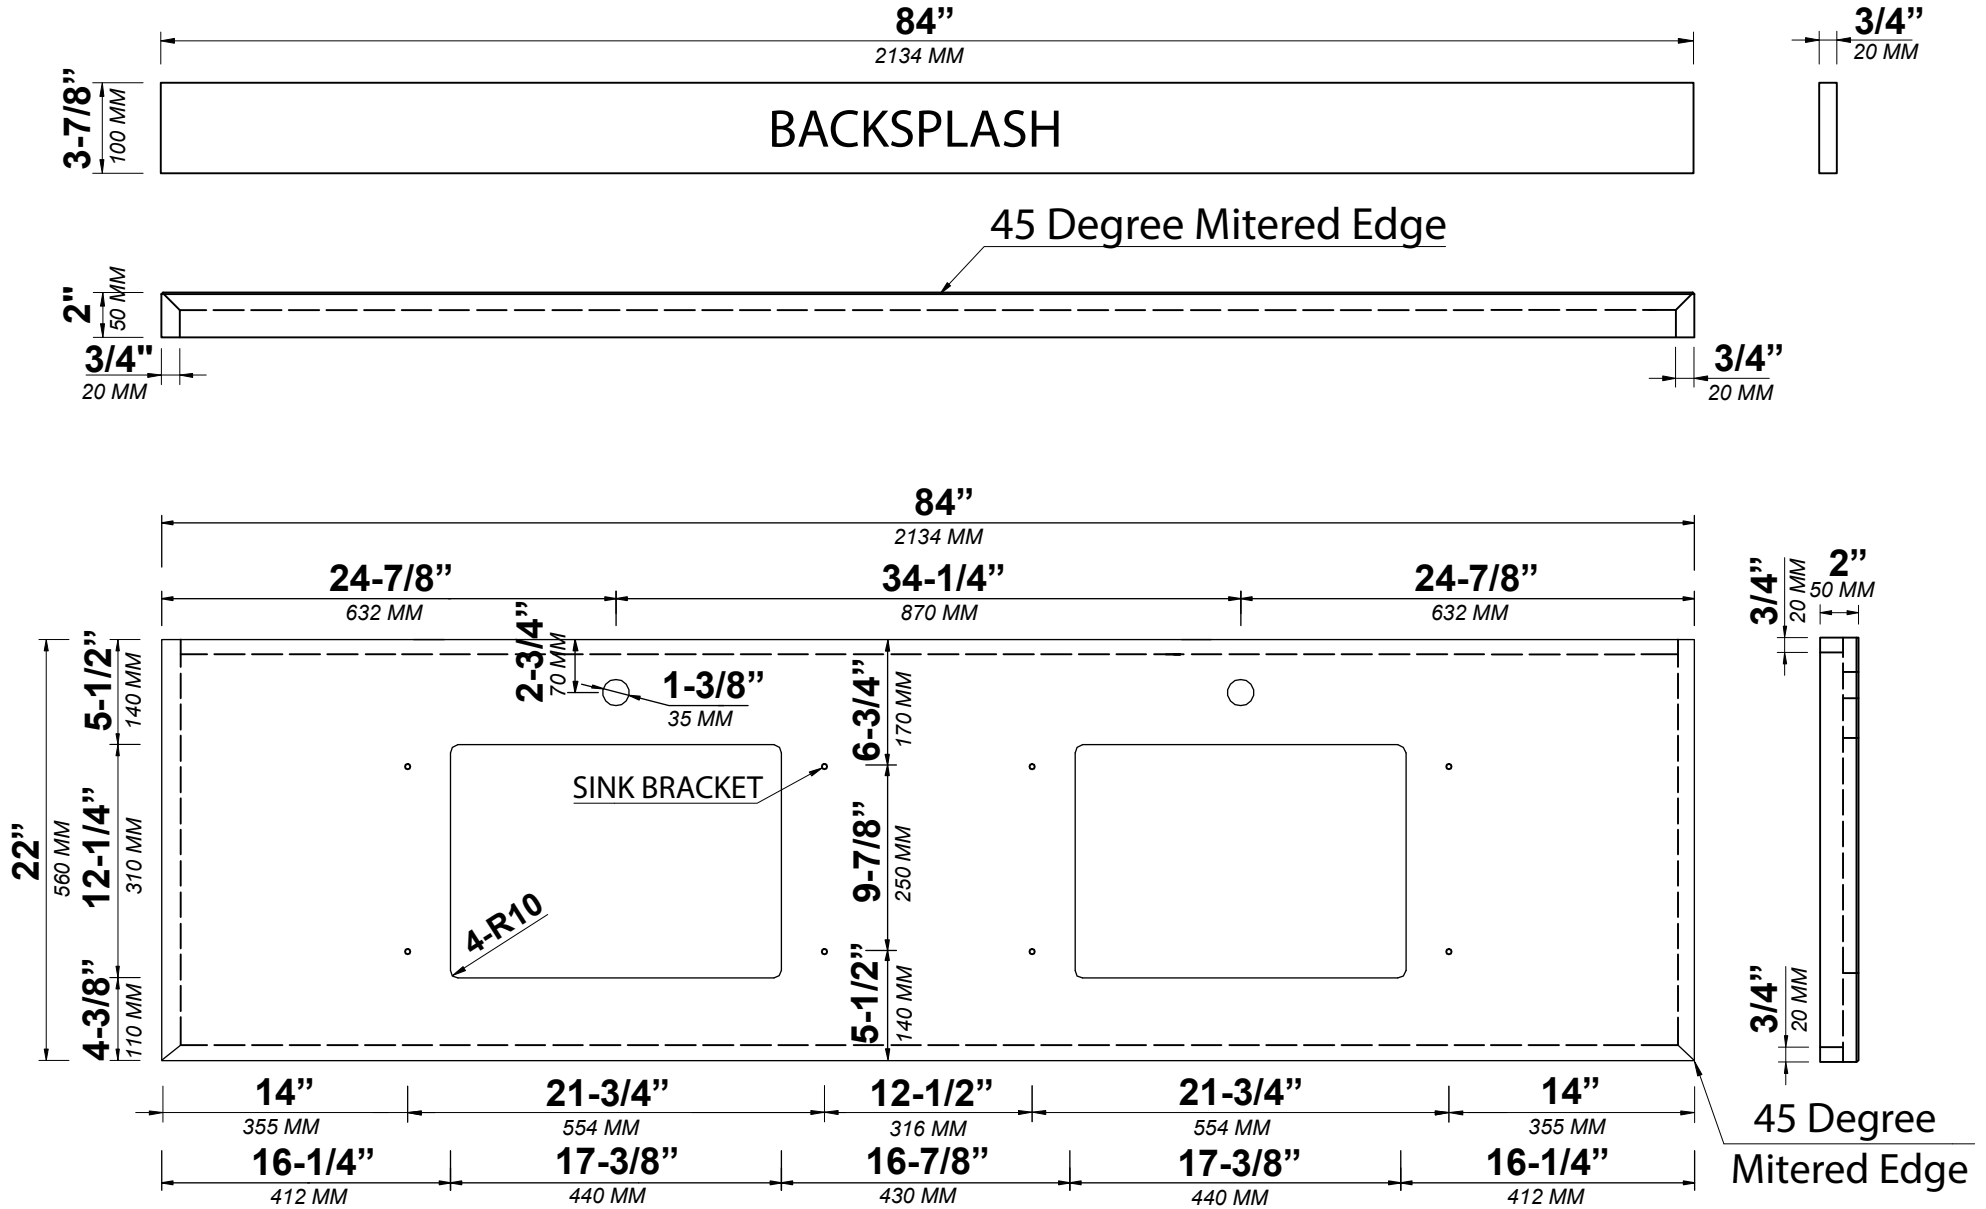

SIDE VIEW

84 IN DOUBLE SINK 2 IN STRAIGHT MITERED EDGE COUNTERTOP

84 IN DOUBLE SINK 2 IN STRAIGHT MITERED EDGE COUNTERTOP

NOTE: The dimensions specified below pertain exclusively to **Straight Mitered Edge** countertops. For information regarding **Double Cove Edge** dimensions, please refer to the **Double Cove Edge** dimensions section.

STANDARD RECTANGULAR UNDERMOUNT SINK

84 IN DOUBLE SINK 1.5 IN DOUBLE COVE EDGE COUNTERTOP

84 IN DOUBLE SINK 1.5 IN DOUBLE COVE EDGE COUNTERTOP

NOTE: The dimensions specified below pertain exclusively to **Double Cove Edge** countertops. For information regarding **Straight Mitered Edge** dimensions, please refer to the **Straight Mitered Edge** dimensions section.