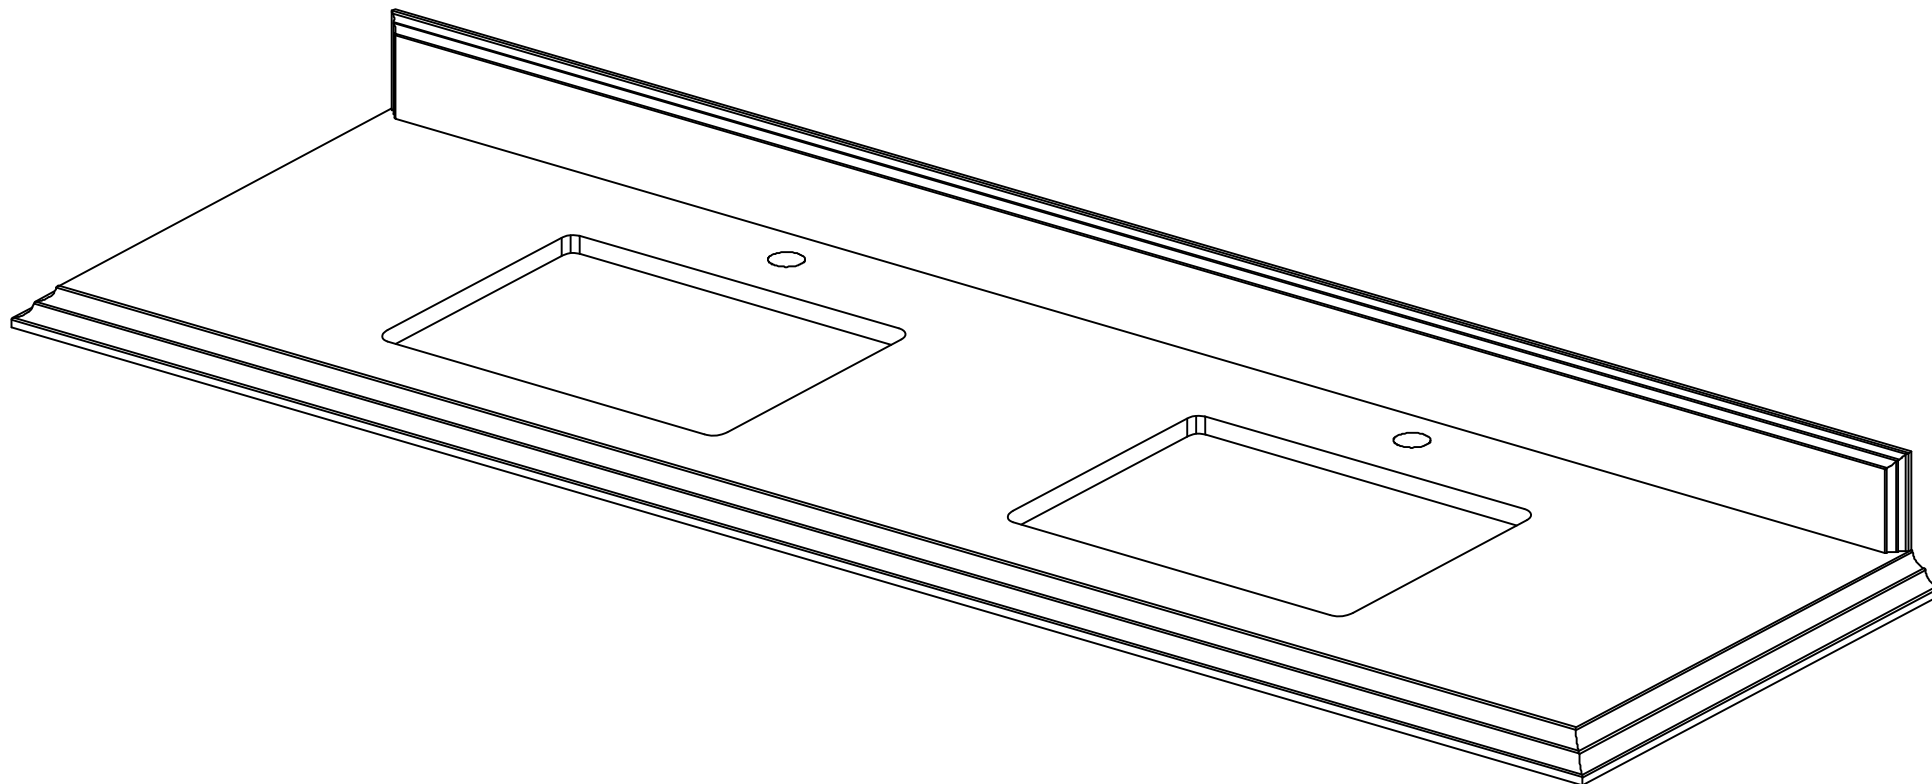

SIDE VIEW

84 IN DOUBLE SINK 2 IN STRAIGHT MITERED EDGE COUNTERTOP

84 IN DOUBLE SINK 2 IN STRAIGHT MITERED EDGE COUNTERTOP

NOTE: The dimensions specified below pertain exclusively to **Straight Mitered Edge** countertops. For information regarding **Double Cove Edge** dimensions, please refer to the **Double Cove Edge** dimensions section.

STANDARD RECTANGULAR UNDERMOUNT SINK

84 IN DOUBLE SINK 1.5 IN DOUBLE COVE EDGE COUNTERTOP

84 IN DOUBLE SINK 1.5 IN DOUBLE COVE EDGE COUNTERTOP

NOTE: The dimensions specified below pertain exclusively to **Double Cove Edge** countertops. For information regarding **Straight Mitered Edge** dimensions, please refer to the **Straight Mitered Edge** dimensions section.