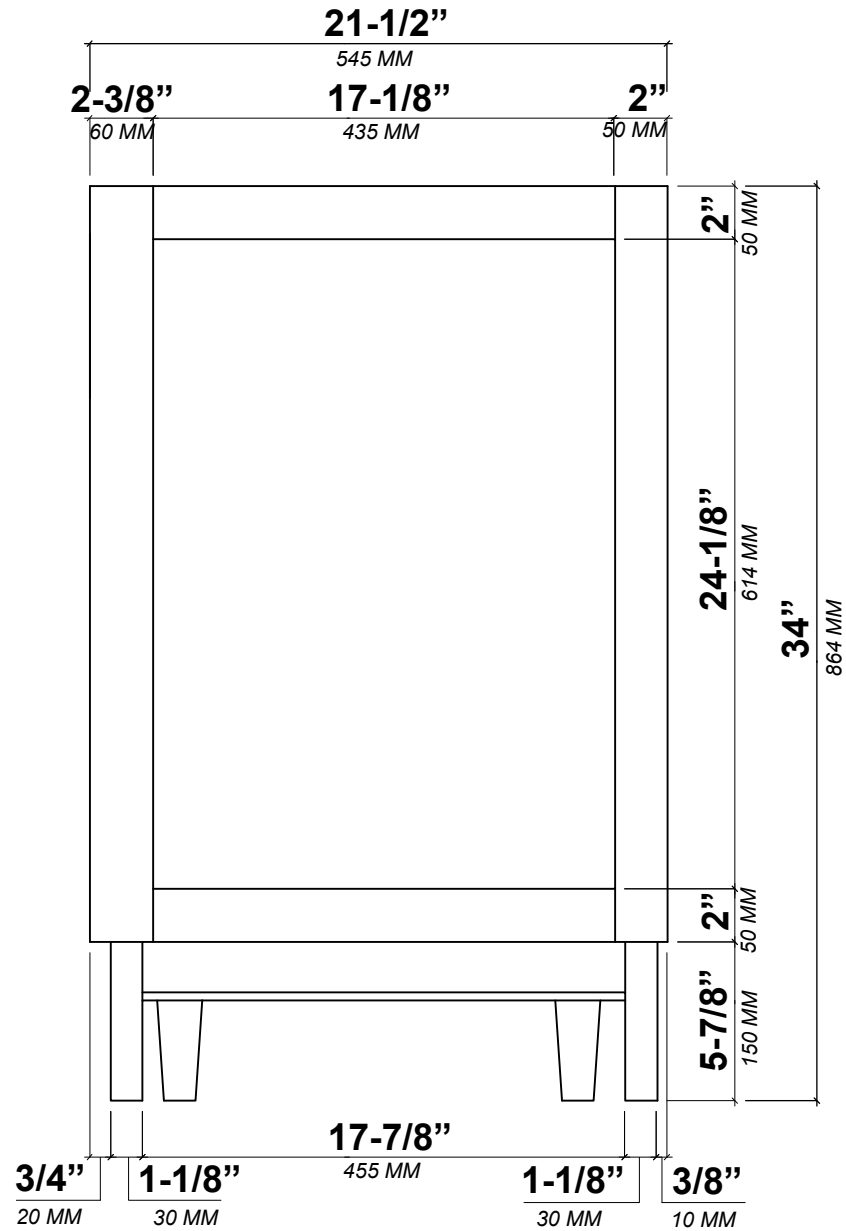

**MADISON TEAK 84 IN DOUBLE SINK
BATHROOM VANITY**

MADISON TEAK 84 IN DOUBLE SINK CABINET

FRONT VIEW

MADISON TEAK 84 IN DOUBLE SINK CABINET

TOP VIEW

MADISON TEAK 84 IN DOUBLE SINK CABINET

BACK VIEW

MADISON TEAK 84 IN DOUBLE SINK CABINET

SIDE VIEW

84 IN DOUBLE SINK 2 IN STRAIGHT MITERED EDGE COUNTERTOP

84 IN DOUBLE SINK 2 IN STRAIGHT MITERED EDGE COUNTERTOP

NOTE: The dimensions specified below pertain exclusively to **Straight Mitered Edge** countertops. For information regarding **Double Cove Edge** dimensions, please refer to the **Double Cove Edge** dimensions section.

STANDARD RECTANGULAR UNDERMOUNT SINK

84 IN DOUBLE SINK 1.5 IN DOUBLE COVE EDGE COUNTERTOP

84 IN DOUBLE SINK 1.5 IN DOUBLE COVE EDGE COUNTERTOP

NOTE: The dimensions specified below pertain exclusively to **Double Cove Edge** countertops. For information regarding **Straight Mitered Edge** dimensions, please refer to the **Straight Mitered Edge** dimensions section.