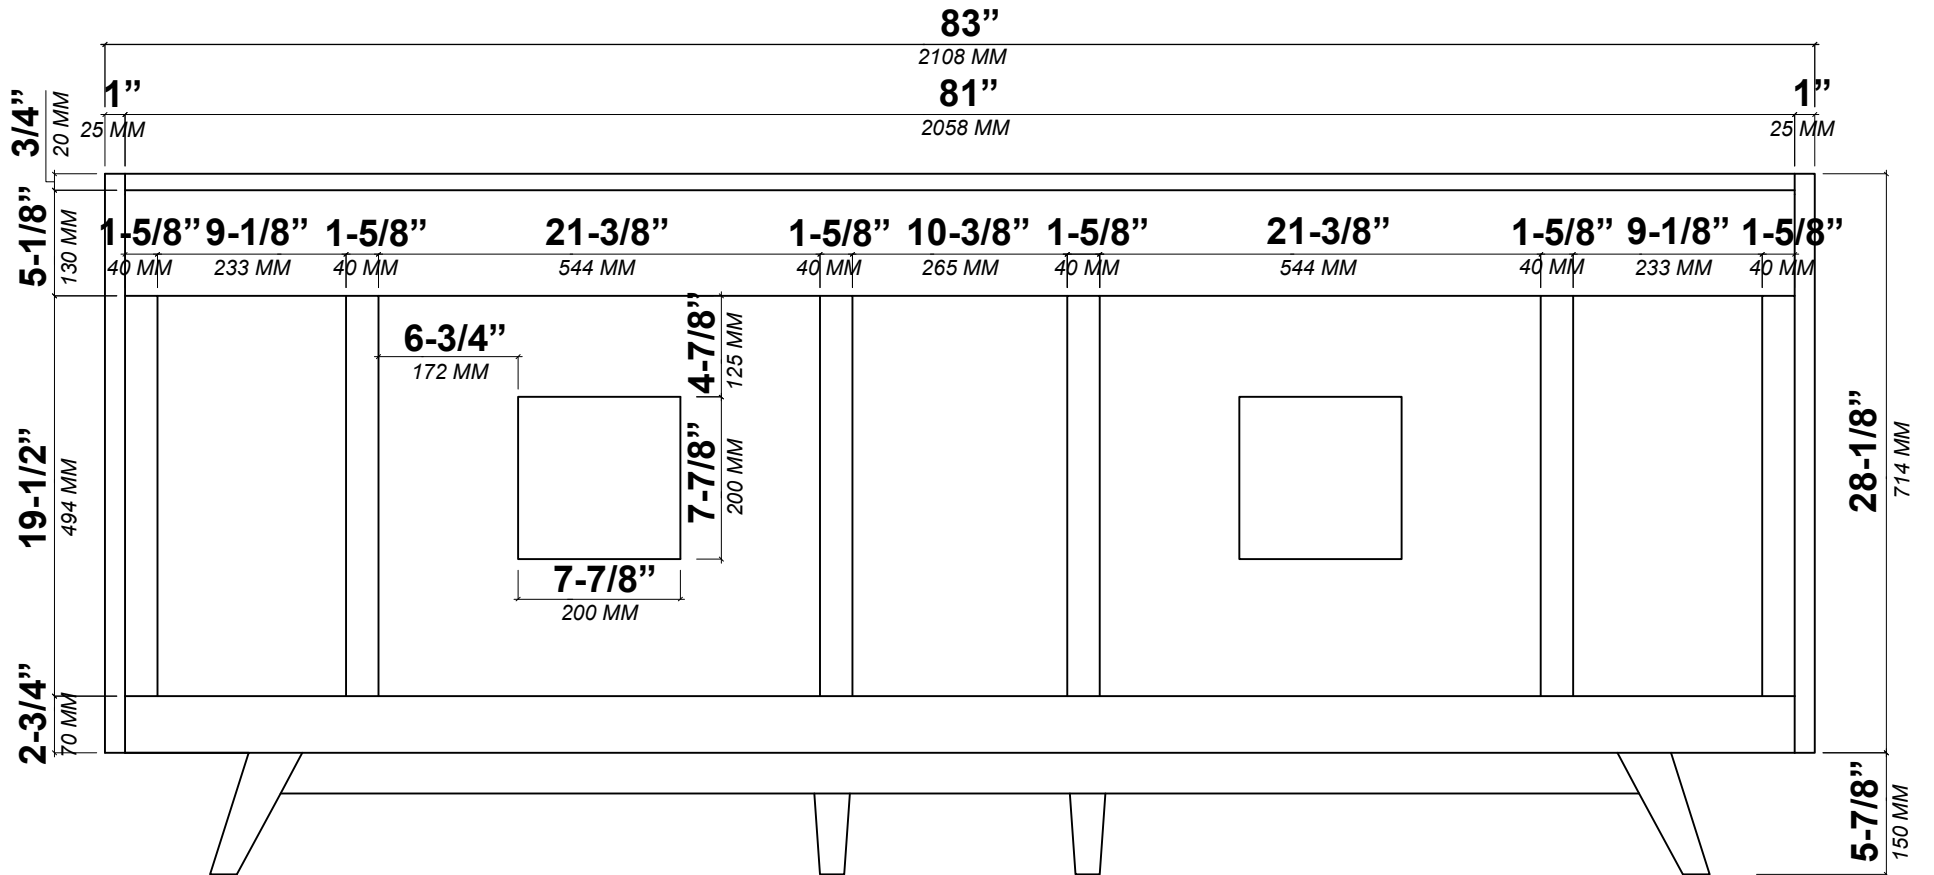

**MADISON TEAK 84 IN DOUBLE SINK
BATHROOM VANITY**

MADISON TEAK 84 IN DOUBLE SINK CABINET

FRONT VIEW

MADISON TEAK 84 IN DOUBLE SINK CABINET

TOP VIEW

MADISON TEAK 84 IN DOUBLE SINK CABINET

BACK VIEW

MADISON TEAK 84 IN DOUBLE SINK CABINET

SIDE VIEW

84 IN DOUBLE SINK 2 IN STRAIGHT MITERED EDGE COUNTERTOP

84 IN DOUBLE SINK 2 IN STRAIGHT MITERED EDGE COUNTERTOP

NOTE: The dimensions specified below pertain exclusively to **Straight Mitered Edge** countertops. For information regarding **Double Cove Edge** dimensions, please refer to the **Double Cove Edge** dimensions section.

STANDARD RECTANGULAR UNDERMOUNT SINK

84 IN DOUBLE SINK 1.5 IN DOUBLE COVE EDGE COUNTERTOP

84 IN DOUBLE SINK 1.5 IN DOUBLE COVE EDGE COUNTERTOP

NOTE: The dimensions specified below pertain exclusively to **Double Cove Edge** countertops. For information regarding **Straight Mitered Edge** dimensions, please refer to the **Straight Mitered Edge** dimensions section.