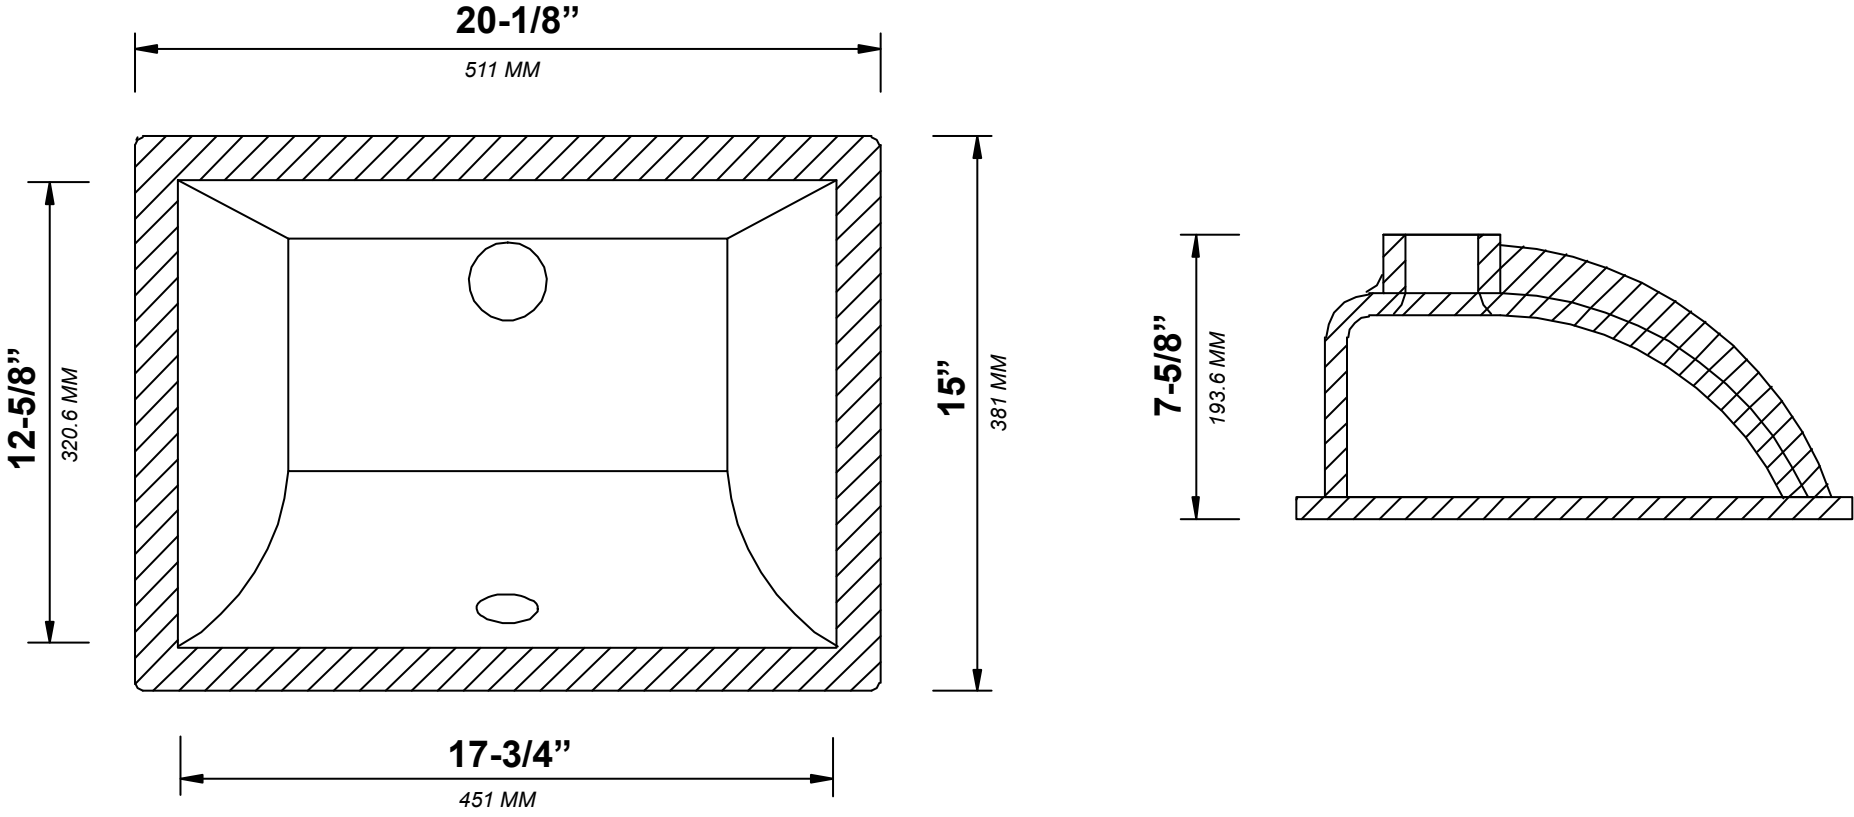

SIDE VIEW

84 IN DOUBLE SINK 2 IN STRAIGHT MITERED EDGE COUNTERTOP

84 IN DOUBLE SINK 2 IN STRAIGHT MITERED EDGE COUNTERTOP

NOTE: The dimensions specified below pertain exclusively to **Straight Mitered Edge** countertops. For information regarding **Double Cove Edge** dimensions, please refer to the **Double Cove Edge** dimensions section.

STANDARD RECTANGULAR UNDERMOUNT SINK

84 IN DOUBLE SINK 1.5 IN DOUBLE COVE EDGE COUNTERTOP

84 IN DOUBLE SINK 1.5 IN DOUBLE COVE EDGE COUNTERTOP

NOTE: The dimensions specified below pertain exclusively to **Double Cove Edge** countertops. For information regarding **Straight Mitered Edge** dimensions, please refer to the **Straight Mitered Edge** dimensions section.