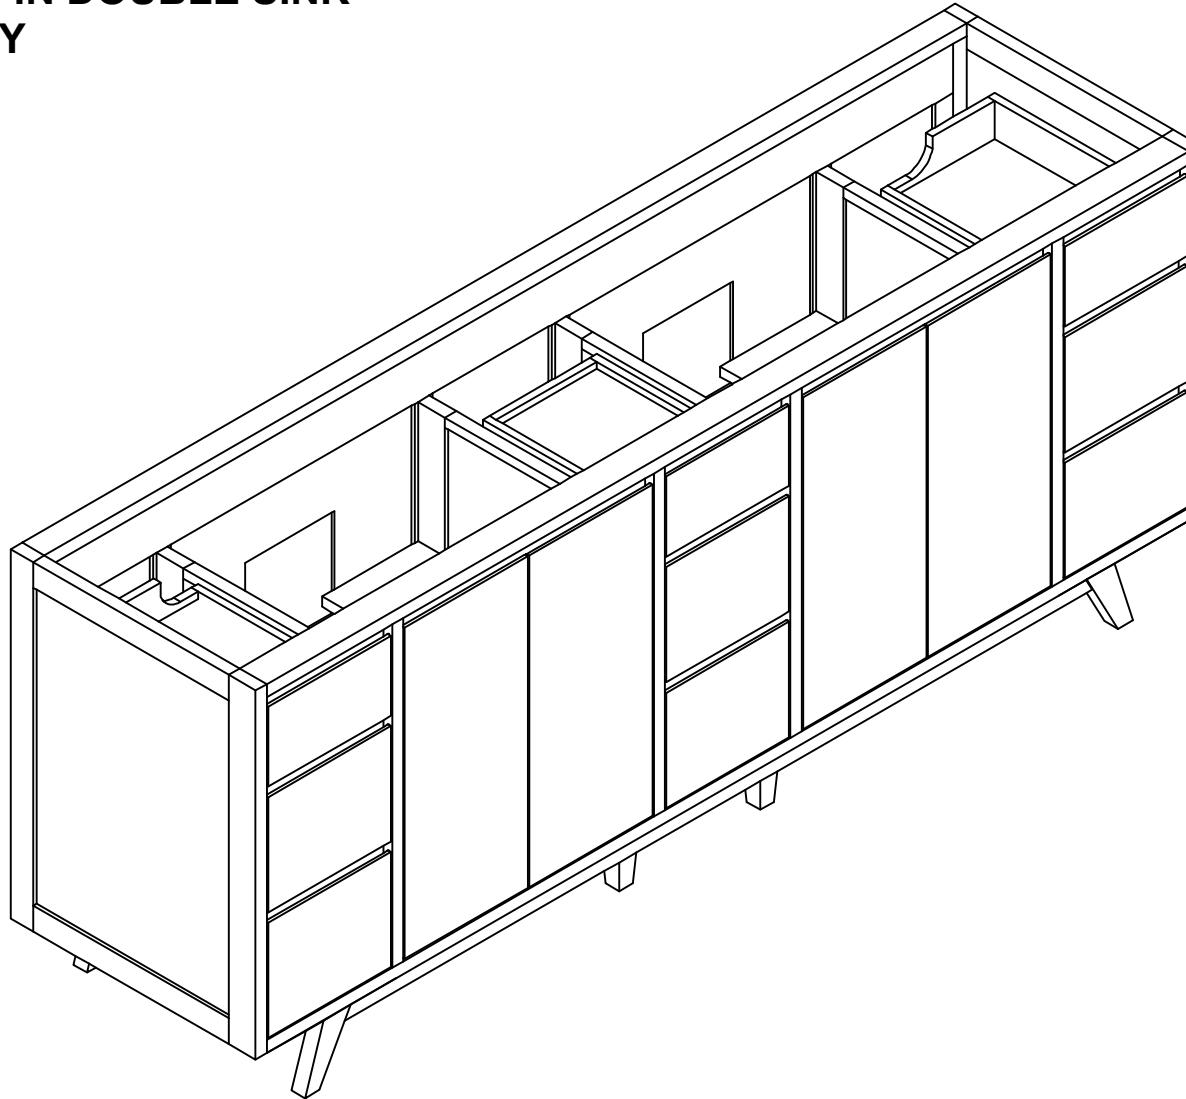

**MADISON TEAK 84 IN DOUBLE SINK
BATHROOM VANITY**

MADISON TEAK 84 IN DOUBLE SINK CABINET

FRONT VIEW

MADISON TEAK 84 IN DOUBLE SINK CABINET

TOP VIEW

MADISON TEAK 84 IN DOUBLE SINK CABINET

BACK VIEW

MADISON TEAK 84 IN DOUBLE SINK CABINET

SIDE VIEW

84 IN DOUBLE SINK 2 IN STRAIGHT MITERED EDGE COUNTERTOP

84 IN DOUBLE SINK 2 IN STRAIGHT MITERED EDGE COUNTERTOP

NOTE: The dimensions specified below pertain exclusively to **Straight Mitered Edge** countertops. For information regarding **Double Cove Edge** dimensions, please refer to the **Double Cove Edge** dimensions section.

STANDARD RECTANGULAR UNDERMOUNT SINK

84 IN DOUBLE SINK 1.5 IN DOUBLE COVE EDGE COUNTERTOP

84 IN DOUBLE SINK 1.5 IN DOUBLE COVE EDGE COUNTERTOP

NOTE: The dimensions specified below pertain exclusively to **Double Cove Edge** countertops. For information regarding **Straight Mitered Edge** dimensions, please refer to the **Straight Mitered Edge** dimensions section.