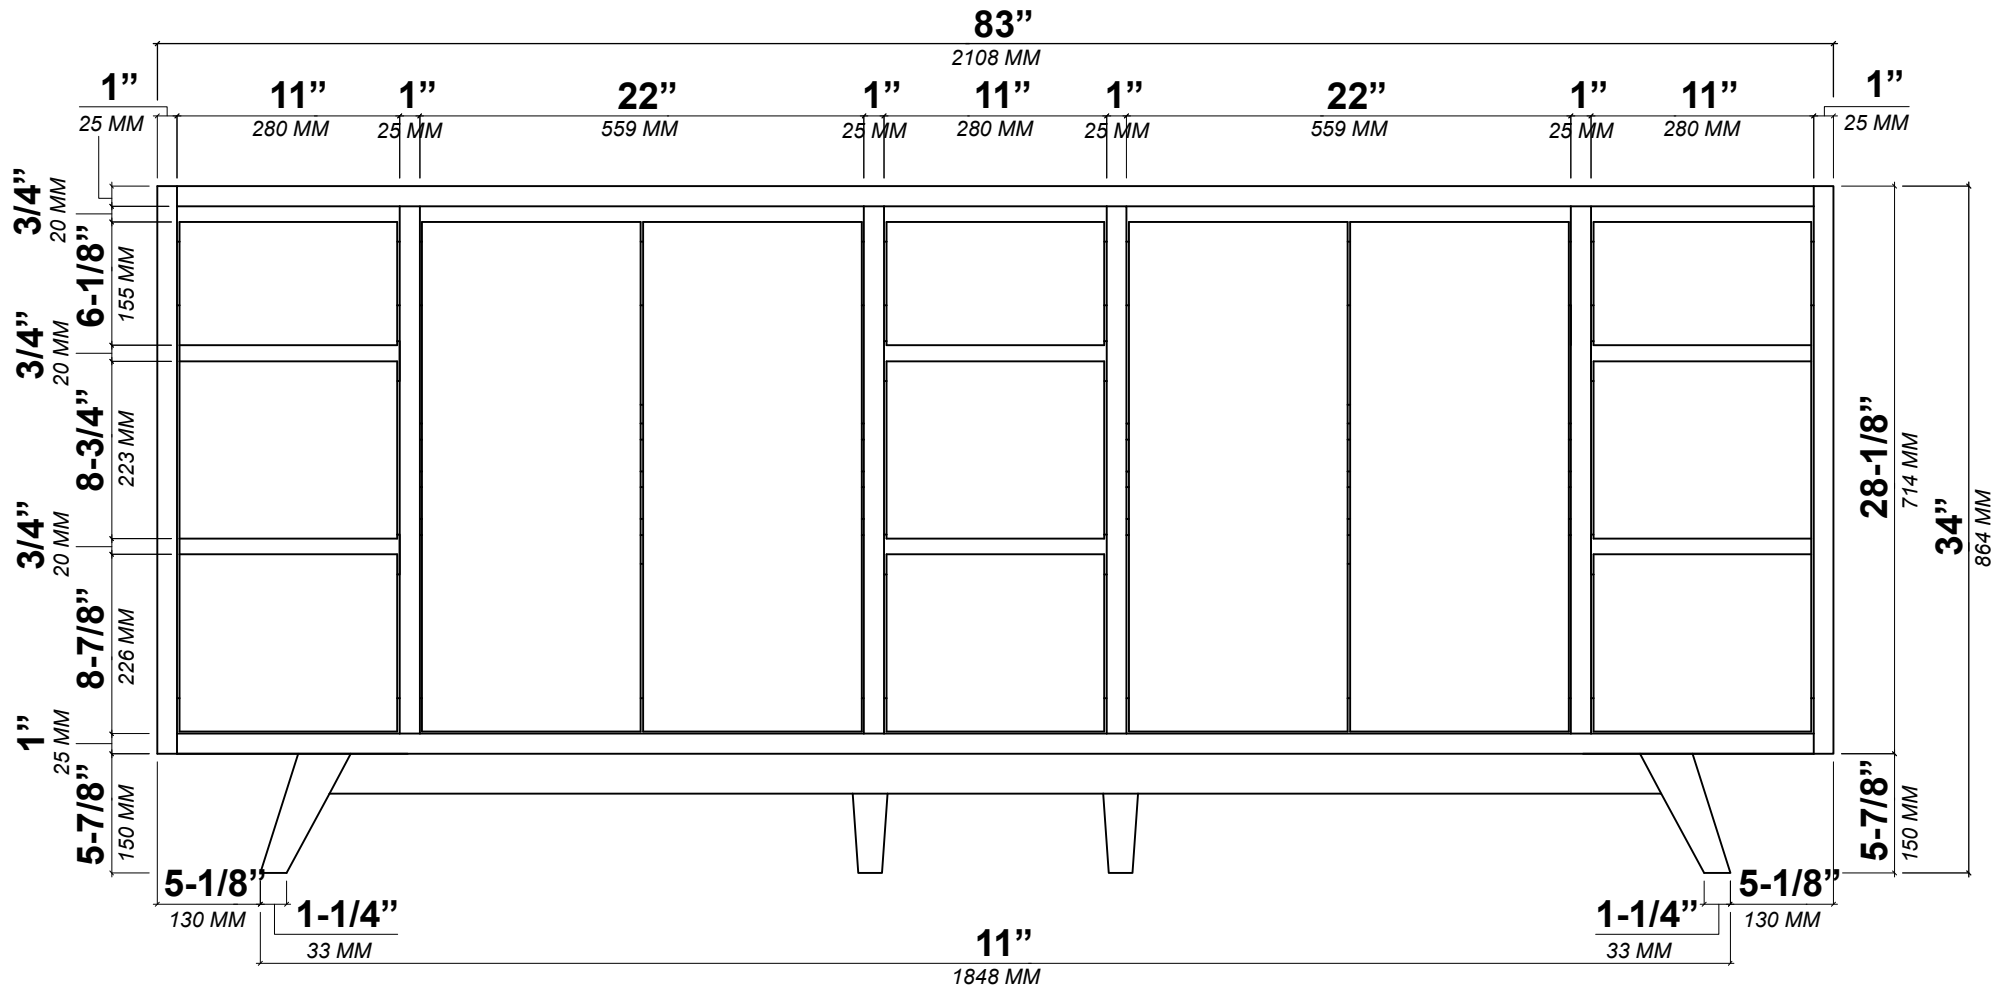

**MADISON TEAK 84 IN DOUBLE SINK
BATHROOM VANITY**

MADISON TEAK 84 IN DOUBLE SINK CABINET

FRONT VIEW

MADISON TEAK 84 IN DOUBLE SINK CABINET

TOP VIEW

MADISON TEAK 84 IN DOUBLE SINK CABINET

BACK VIEW

MADISON TEAK 84 IN DOUBLE SINK CABINET

SIDE VIEW

84 IN DOUBLE SINK 2 IN STRAIGHT MITERED EDGE COUNTERTOP

84 IN DOUBLE SINK 2 IN STRAIGHT MITERED EDGE COUNTERTOP

NOTE: The dimensions specified below pertain exclusively to **Straight Mitered Edge** countertops. For information regarding **Double Cove Edge** dimensions, please refer to the **Double Cove Edge** dimensions section.

STANDARD RECTANGULAR UNDERMOUNT SINK

84 IN DOUBLE SINK 1.5 IN DOUBLE COVE EDGE COUNTERTOP

84 IN DOUBLE SINK 1.5 IN DOUBLE COVE EDGE COUNTERTOP

NOTE: The dimensions specified below pertain exclusively to **Double Cove Edge** countertops. For information regarding **Straight Mitered Edge** dimensions, please refer to the **Straight Mitered Edge** dimensions section.