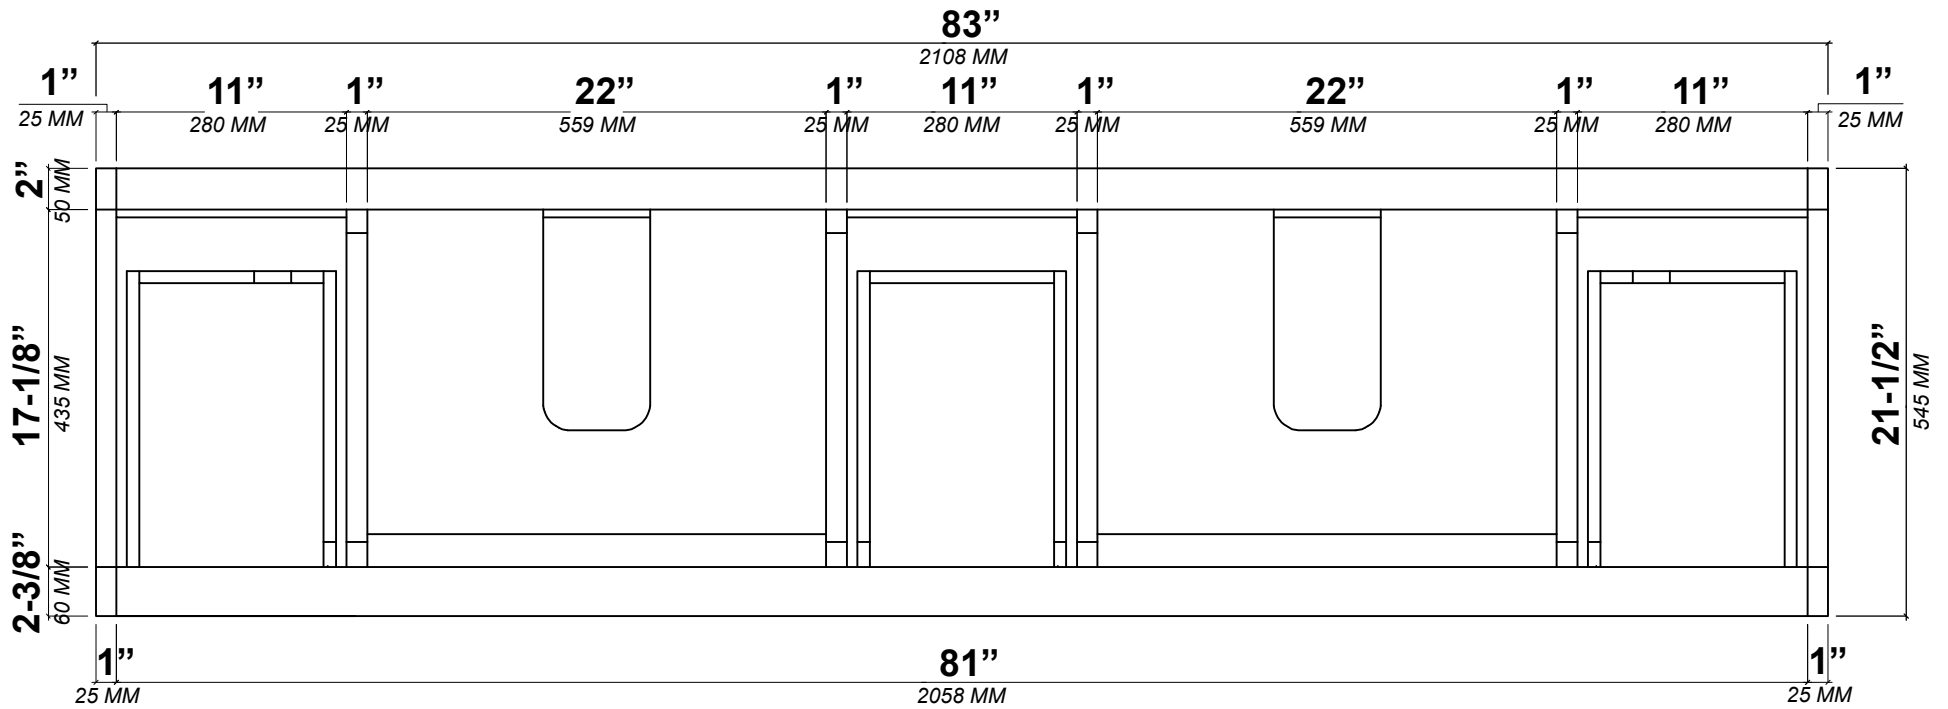

**MADISON TEAK 84 IN DOUBLE SINK
BATHROOM VANITY**

MADISON TEAK 84 IN DOUBLE SINK CABINET

FRONT VIEW

MADISON TEAK 84 IN DOUBLE SINK CABINET

TOP VIEW

MADISON TEAK 84 IN DOUBLE SINK CABINET

BACK VIEW

MADISON TEAK 84 IN DOUBLE SINK CABINET

SIDE VIEW

84 IN DOUBLE SINK 2 IN STRAIGHT MITERED EDGE COUNTERTOP

84 IN DOUBLE SINK 2 IN STRAIGHT MITERED EDGE COUNTERTOP

NOTE: The dimensions specified below pertain exclusively to **Straight Mitered Edge** countertops. For information regarding **Double Cove Edge** dimensions, please refer to the **Double Cove Edge** dimensions section.

STANDARD RECTANGULAR UNDERMOUNT SINK

84 IN DOUBLE SINK 1.5 IN DOUBLE COVE EDGE COUNTERTOP

84 IN DOUBLE SINK 1.5 IN DOUBLE COVE EDGE COUNTERTOP

NOTE: The dimensions specified below pertain exclusively to **Double Cove Edge** countertops. For information regarding **Straight Mitered Edge** dimensions, please refer to the **Straight Mitered Edge** dimensions section.