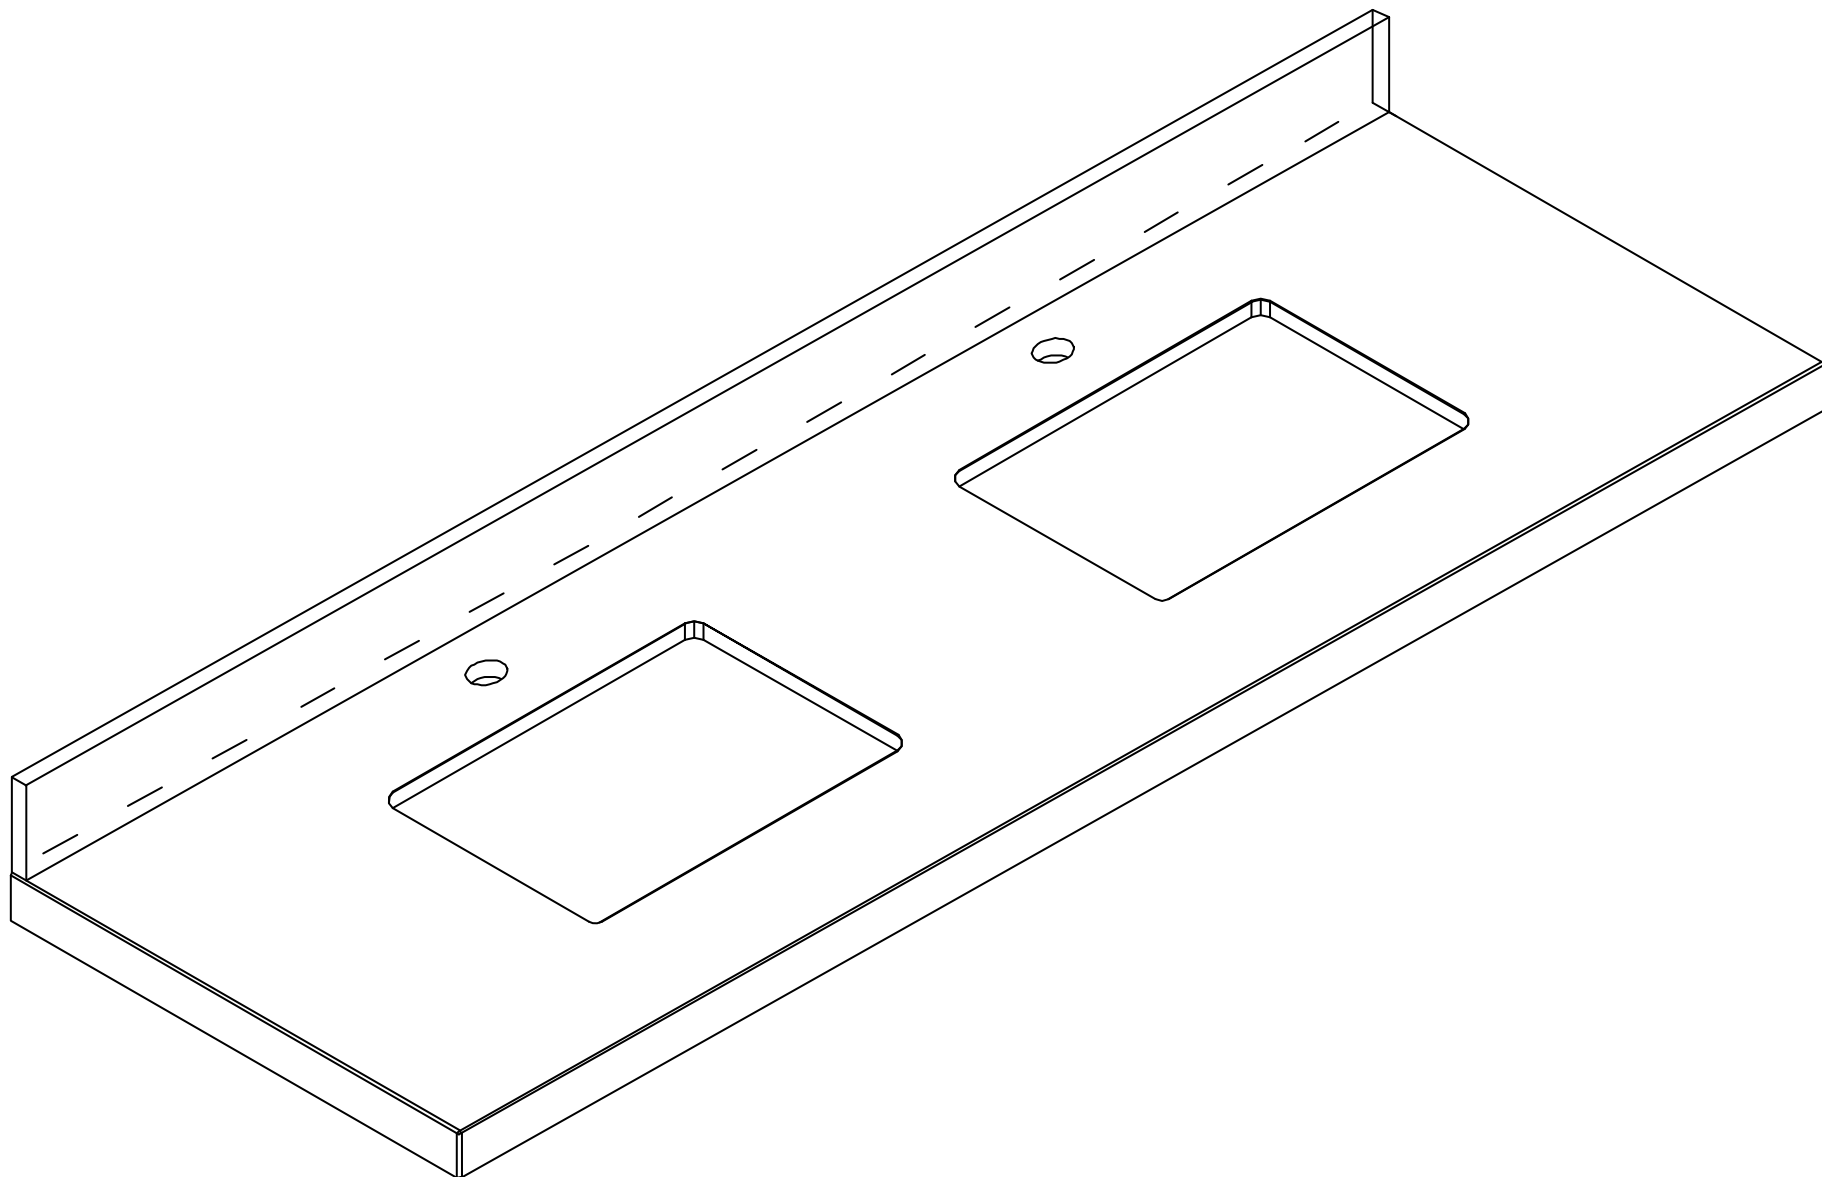

**MADISON TEAK 84 IN DOUBLE SINK
BATHROOM VANITY**

MADISON TEAK 84 IN DOUBLE SINK CABINET

FRONT VIEW

MADISON TEAK 84 IN DOUBLE SINK CABINET

TOP VIEW

MADISON TEAK 84 IN DOUBLE SINK CABINET

BACK VIEW

MADISON TEAK 84 IN DOUBLE SINK CABINET

SIDE VIEW

84 IN DOUBLE SINK 2 IN STRAIGHT MITERED EDGE COUNTERTOP

84 IN DOUBLE SINK 2 IN STRAIGHT MITERED EDGE COUNTERTOP

NOTE: The dimensions specified below pertain exclusively to **Straight Mitered Edge** countertops. For information regarding **Double Cove Edge** dimensions, please refer to the **Double Cove Edge** dimensions section.

STANDARD RECTANGULAR UNDERMOUNT SINK

84 IN DOUBLE SINK 1.5 IN DOUBLE COVE EDGE COUNTERTOP

84 IN DOUBLE SINK 1.5 IN DOUBLE COVE EDGE COUNTERTOP

NOTE: The dimensions specified below pertain exclusively to **Double Cove Edge** countertops. For information regarding **Straight Mitered Edge** dimensions, please refer to the **Straight Mitered Edge** dimensions section.