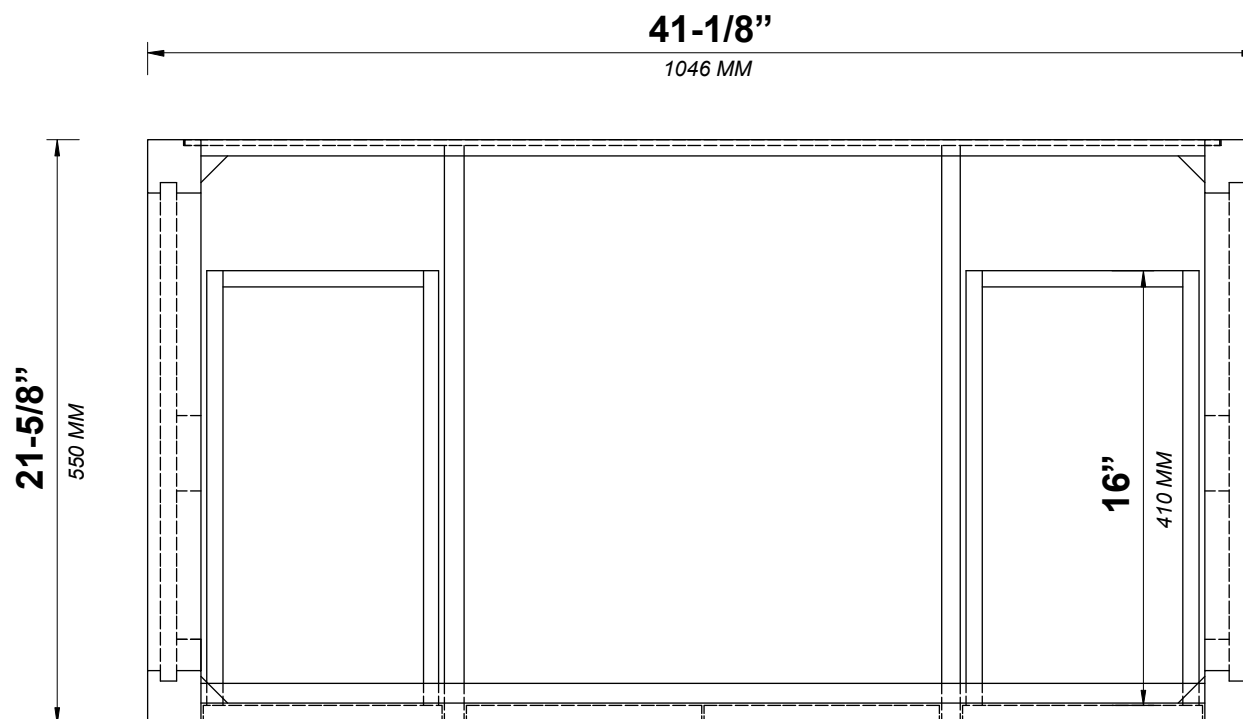

MALIBU 42 IN SINGLE SINK BATHROOM VANITY

MALIBU 42 IN SINGLE SINK CABINET

FRONT VIEW

Double Drawer with Power Station and Organizer

Note: All measurements are ± 1/4".

MALIBU 42 IN SINGLE SINK CABINET

TOP VIEW

MALIBU 42 IN SINGLE SINK CABINET

BACK VIEW

Note: All measurements are ± 1/4".

MALIBU 42 IN SINGLE SINK CABINET

SIDE VIEW

42 IN SINGLE SINK 2 IN STRAIGHT MITERED EDGE COUNTERTOP

42 IN SINGLE SINK 2 IN STRAIGHT MITERED EDGE COUNTERTOP

NOTE: The dimensions specified below pertain exclusively to **Straight Mitered Edge** countertops. For information regarding **Double Cove Edge** dimensions, please refer to the Double Cove Edge dimensions section.

STANDARD RECTANGULAR UNDERMOUNT SINK

42 IN SINGLE SINK 1.5 IN DOUBLE COVE EDGE COUNTERTOP

42 IN SINGLE SINK 1.5 IN DOUBLE COVE EDGE COUNTERTOP

NOTE: The dimensions specified below pertain exclusively to **Double Cove Edge** countertops. For information regarding **Straight Mitered Edge** dimensions, please refer to the Straight Mitered Edge dimensions section.