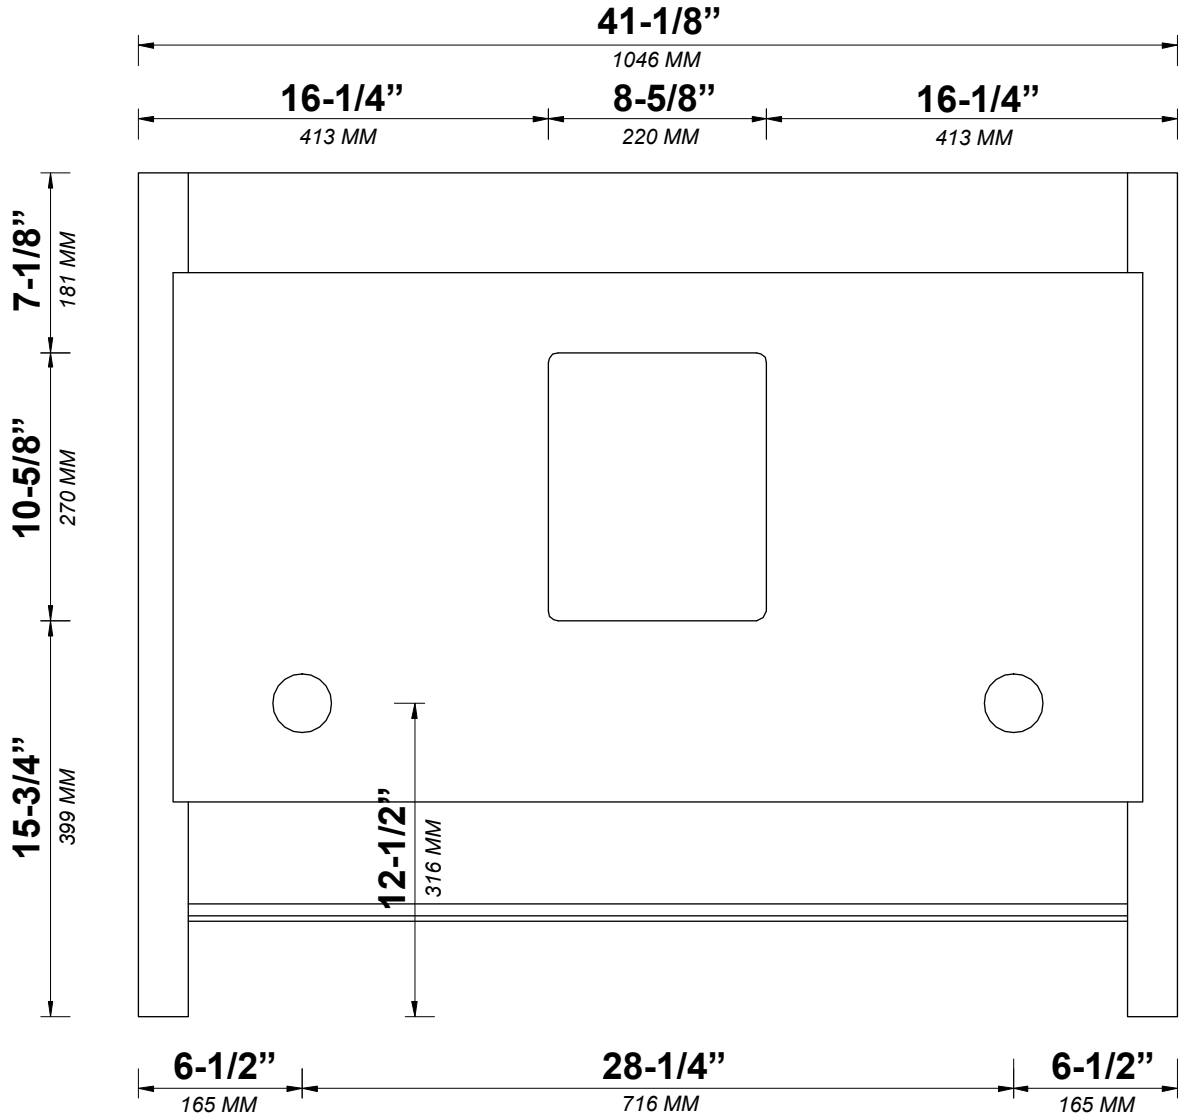

MALIBU 42 IN SINGLE SINK BATHROOM VANITY

MALIBU 42 IN SINGLE SINK CABINET

FRONT VIEW

Double Drawer with Power Station and Organizer

Note: All measurements are ± 1/4".

MALIBU 42 IN SINGLE SINK CABINET

TOP VIEW

MALIBU 42 IN SINGLE SINK CABINET

BACK VIEW

Note: All measurements are ± 1/4".

MALIBU 42 IN SINGLE SINK CABINET

SIDE VIEW

42 IN SINGLE SINK 2 IN STRAIGHT MITERED EDGE COUNTERTOP

42 IN SINGLE SINK 2 IN STRAIGHT MITERED EDGE COUNTERTOP

NOTE: The dimensions specified below pertain exclusively to **Straight Mitered Edge** countertops. For information regarding **Double Cove Edge** dimensions, please refer to the Double Cove Edge dimensions section.

STANDARD RECTANGULAR UNDERMOUNT SINK

42 IN SINGLE SINK 1.5 IN DOUBLE COVE EDGE COUNTERTOP

42 IN SINGLE SINK 1.5 IN DOUBLE COVE EDGE COUNTERTOP

NOTE: The dimensions specified below pertain exclusively to **Double Cove Edge** countertops. For information regarding **Straight Mitered Edge** dimensions, please refer to the Straight Mitered Edge dimensions section.