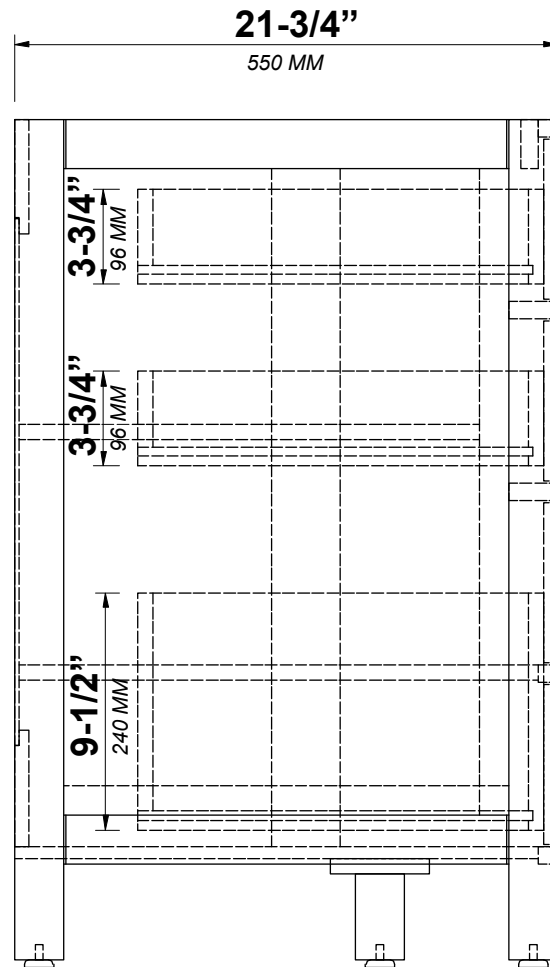

MALIBU 42 IN SINGLE SINK BATHROOM VANITY

MALIBU 42 IN SINGLE SINK CABINET

FRONT VIEW

Double Drawer with Power Station and Organizer

Note: All measurements are ± 1/4".

MALIBU 42 IN SINGLE SINK CABINET

TOP VIEW

MALIBU 42 IN SINGLE SINK CABINET

BACK VIEW

Note: All measurements are ± 1/4".

MALIBU 42 IN SINGLE SINK CABINET

SIDE VIEW

42 IN SINGLE SINK 2 IN STRAIGHT MITERED EDGE COUNTERTOP

42 IN SINGLE SINK 2 IN STRAIGHT MITERED EDGE COUNTERTOP

NOTE: The dimensions specified below pertain exclusively to **Straight Mitered Edge** countertops. For information regarding **Double Cove Edge** dimensions, please refer to the Double Cove Edge dimensions section.

STANDARD RECTANGULAR UNDERMOUNT SINK

42 IN SINGLE SINK 1.5 IN DOUBLE COVE EDGE COUNTERTOP

42 IN SINGLE SINK 1.5 IN DOUBLE COVE EDGE COUNTERTOP

NOTE: The dimensions specified below pertain exclusively to **Double Cove Edge** countertops. For information regarding **Straight Mitered Edge** dimensions, please refer to the Straight Mitered Edge dimensions section.