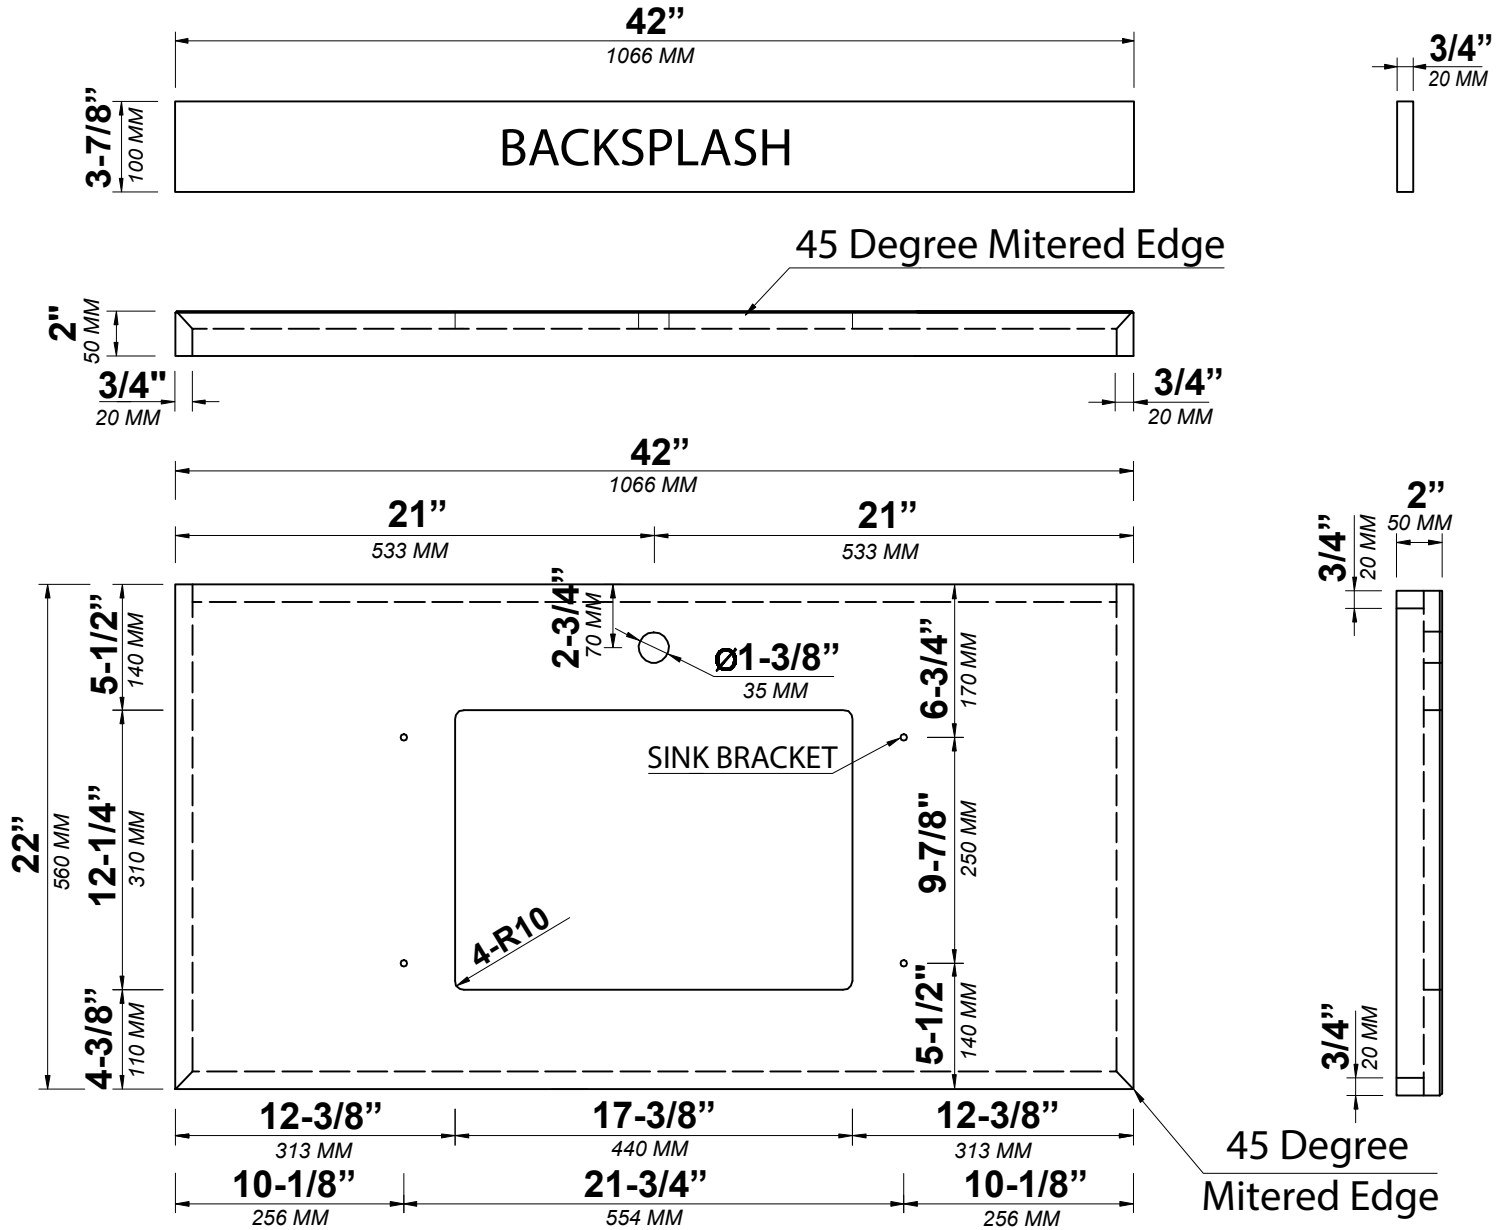

MALIBU 42 IN SINGLE SINK CABINET

BACK VIEW

Note: All measurements are ± 1/4".

MALIBU 42 IN SINGLE SINK CABINET

SIDE VIEW

42 IN SINGLE SINK 2 IN STRAIGHT MITERED EDGE COUNTERTOP

42 IN SINGLE SINK 2 IN STRAIGHT MITERED EDGE COUNTERTOP

NOTE: The dimensions specified below pertain exclusively to **Straight Mitered Edge** countertops. For information regarding **Double Cove Edge** dimensions, please refer to the Double Cove Edge dimensions section.

STANDARD RECTANGULAR UNDERMOUNT SINK

42 IN SINGLE SINK 1.5 IN DOUBLE COVE EDGE COUNTERTOP

42 IN SINGLE SINK 1.5 IN DOUBLE COVE EDGE COUNTERTOP

NOTE: The dimensions specified below pertain exclusively to **Double Cove Edge** countertops. For information regarding **Straight Mitered Edge** dimensions, please refer to the Straight Mitered Edge dimensions section.