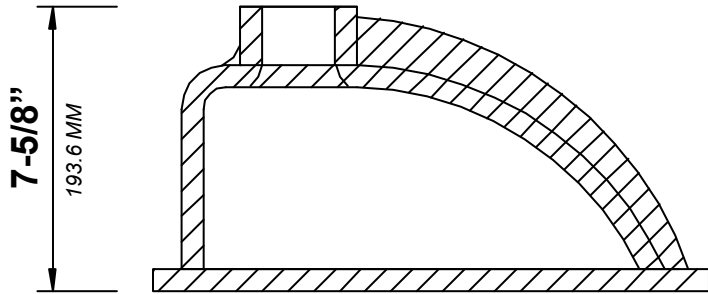

MALIBU 42 IN SINGLE SINK CABINET

BACK VIEW

Note: All measurements are ± 1/4".

MALIBU 42 IN SINGLE SINK CABINET

SIDE VIEW

42 IN SINGLE SINK 2 IN STRAIGHT MITERED EDGE COUNTERTOP

42 IN SINGLE SINK 2 IN STRAIGHT MITERED EDGE COUNTERTOP

NOTE: The dimensions specified below pertain exclusively to **Straight Mitered Edge** countertops. For information regarding **Double Cove Edge** dimensions, please refer to the Double Cove Edge dimensions section.

STANDARD RECTANGULAR UNDERMOUNT SINK

42 IN SINGLE SINK 1.5 IN DOUBLE COVE EDGE COUNTERTOP

42 IN SINGLE SINK 1.5 IN DOUBLE COVE EDGE COUNTERTOP

NOTE: The dimensions specified below pertain exclusively to **Double Cove Edge** countertops. For information regarding **Straight Mitered Edge** dimensions, please refer to the Straight Mitered Edge dimensions section.