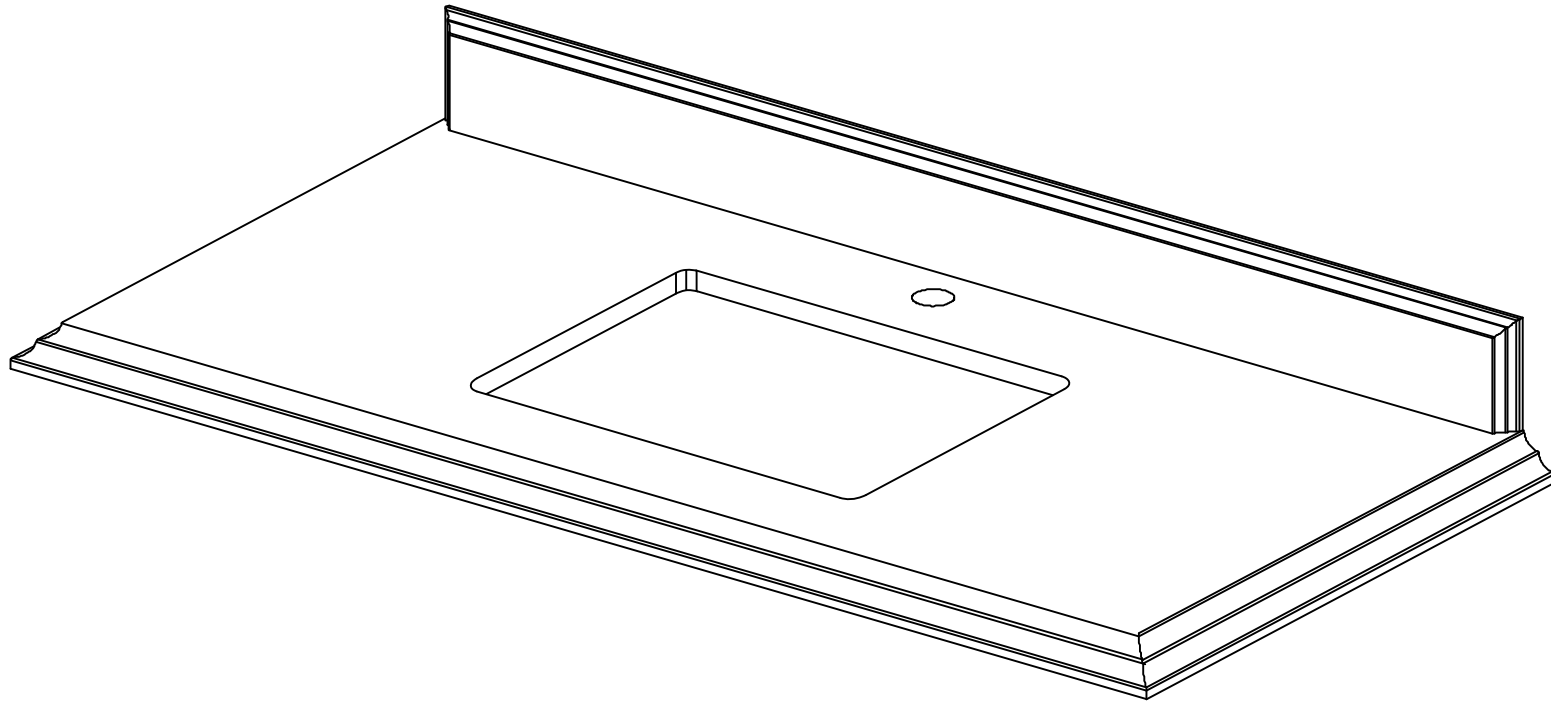

MALIBU 42 IN SINGLE SINK BATHROOM VANITY

MALIBU 42 IN SINGLE SINK CABINET

FRONT VIEW

Double Drawer with Power Station and Organizer

Note: All measurements are ± 1/4".

MALIBU 42 IN SINGLE SINK CABINET

TOP VIEW

MALIBU 42 IN SINGLE SINK CABINET

BACK VIEW

Note: All measurements are ± 1/4".

MALIBU 42 IN SINGLE SINK CABINET

SIDE VIEW

42 IN SINGLE SINK 2 IN STRAIGHT MITERED EDGE COUNTERTOP

42 IN SINGLE SINK 2 IN STRAIGHT MITERED EDGE COUNTERTOP

NOTE: The dimensions specified below pertain exclusively to **Straight Mitered Edge** countertops. For information regarding **Double Cove Edge** dimensions, please refer to the Double Cove Edge dimensions section.

STANDARD RECTANGULAR UNDERMOUNT SINK

42 IN SINGLE SINK 1.5 IN DOUBLE COVE EDGE COUNTERTOP

42 IN SINGLE SINK 1.5 IN DOUBLE COVE EDGE COUNTERTOP

NOTE: The dimensions specified below pertain exclusively to **Double Cove Edge** countertops. For information regarding **Straight Mitered Edge** dimensions, please refer to the Straight Mitered Edge dimensions section.