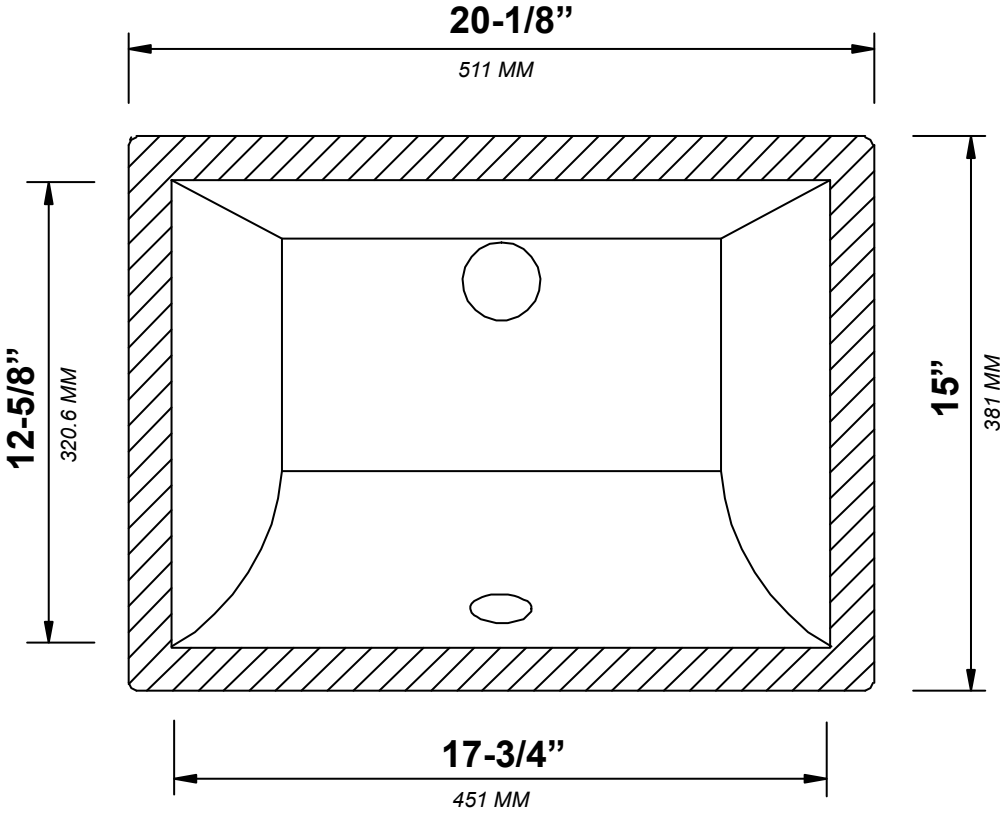

MALIBU 42 IN SINGLE SINK BATHROOM VANITY

MALIBU 42 IN SINGLE SINK CABINET

FRONT VIEW

Double Drawer with Power Station and Organizer

Note: All measurements are ± 1/4".

MALIBU 42 IN SINGLE SINK CABINET

TOP VIEW

MALIBU 42 IN SINGLE SINK CABINET

BACK VIEW

Note: All measurements are ± 1/4".

MALIBU 42 IN SINGLE SINK CABINET

SIDE VIEW

42 IN SINGLE SINK 2 IN STRAIGHT MITERED EDGE COUNTERTOP

42 IN SINGLE SINK 2 IN STRAIGHT MITERED EDGE COUNTERTOP

NOTE: The dimensions specified below pertain exclusively to **Straight Mitered Edge** countertops. For information regarding **Double Cove Edge** dimensions, please refer to the Double Cove Edge dimensions section.

STANDARD RECTANGULAR UNDERMOUNT SINK

42 IN SINGLE SINK 1.5 IN DOUBLE COVE EDGE COUNTERTOP

42 IN SINGLE SINK 1.5 IN DOUBLE COVE EDGE COUNTERTOP

NOTE: The dimensions specified below pertain exclusively to **Double Cove Edge** countertops. For information regarding **Straight Mitered Edge** dimensions, please refer to the Straight Mitered Edge dimensions section.