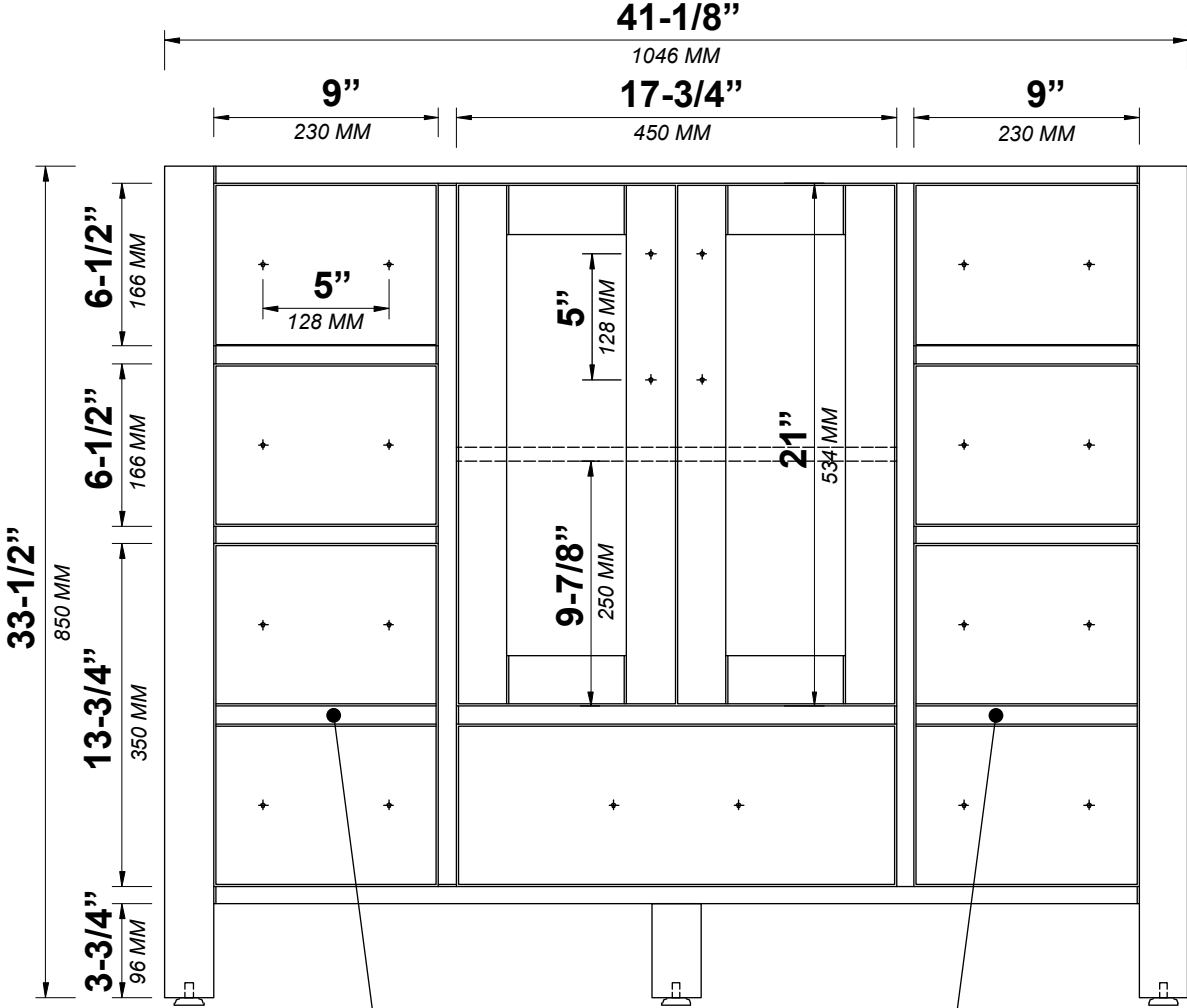

MALIBU 42 IN SINGLE SINK BATHROOM VANITY

MALIBU 42 IN SINGLE SINK CABINET

FRONT VIEW

Double Drawer with Power Station and Organizer

Note: All measurements are ± 1/4".

MALIBU 42 IN SINGLE SINK CABINET

TOP VIEW

MALIBU 42 IN SINGLE SINK CABINET

BACK VIEW

Note: All measurements are ± 1/4".

MALIBU 42 IN SINGLE SINK CABINET

SIDE VIEW

42 IN SINGLE SINK 2 IN STRAIGHT MITERED EDGE COUNTERTOP

42 IN SINGLE SINK 2 IN STRAIGHT MITERED EDGE COUNTERTOP

NOTE: The dimensions specified below pertain exclusively to **Straight Mitered Edge** countertops. For information regarding **Double Cove Edge** dimensions, please refer to the Double Cove Edge dimensions section.

STANDARD RECTANGULAR UNDERMOUNT SINK

42 IN SINGLE SINK 1.5 IN DOUBLE COVE EDGE COUNTERTOP

42 IN SINGLE SINK 1.5 IN DOUBLE COVE EDGE COUNTERTOP

NOTE: The dimensions specified below pertain exclusively to **Double Cove Edge** countertops. For information regarding **Straight Mitered Edge** dimensions, please refer to the Straight Mitered Edge dimensions section.