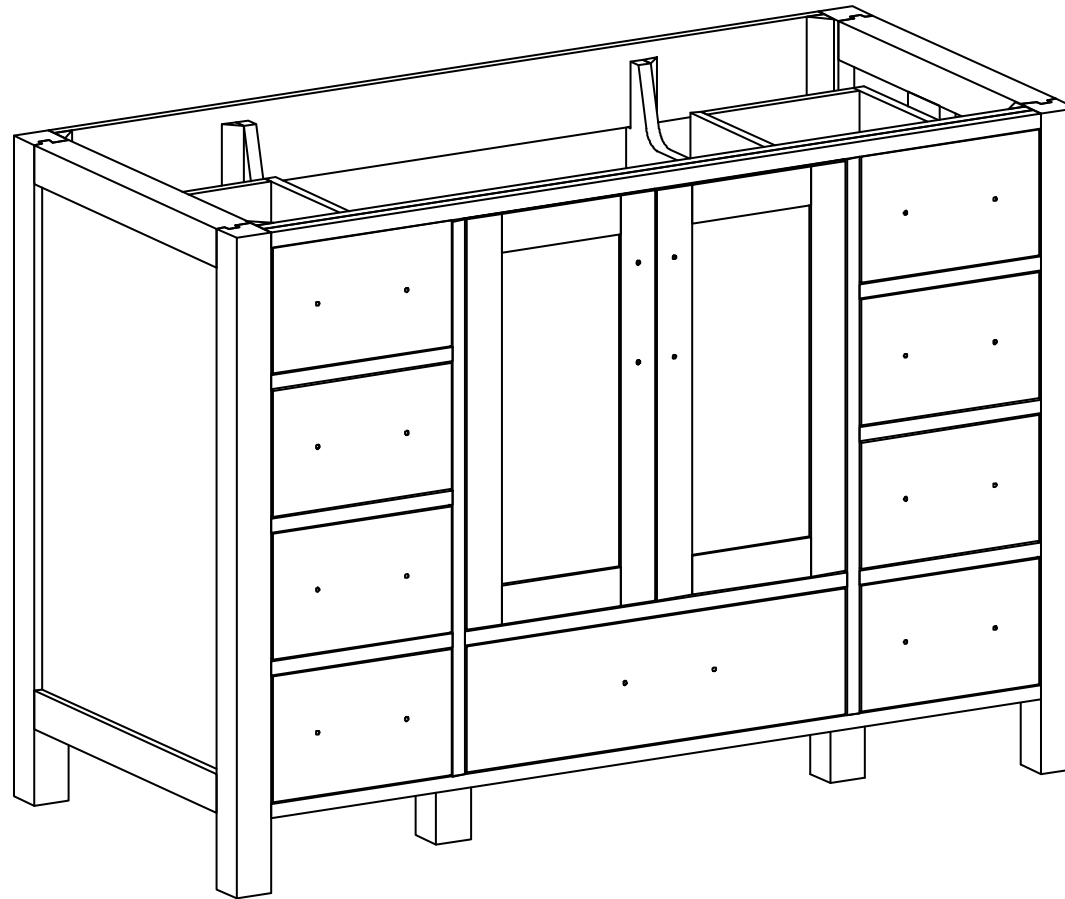

MALIBU 42 IN SINGLE SINK BATHROOM VANITY

MALIBU 42 IN SINGLE SINK CABINET

FRONT VIEW

Double Drawer with Power Station and Organizer

Note: All measurements are ± 1/4".

MALIBU 42 IN SINGLE SINK CABINET

TOP VIEW

MALIBU 42 IN SINGLE SINK CABINET

BACK VIEW

Note: All measurements are ± 1/4".

MALIBU 42 IN SINGLE SINK CABINET

SIDE VIEW

42 IN SINGLE SINK 2 IN STRAIGHT MITERED EDGE COUNTERTOP

42 IN SINGLE SINK 2 IN STRAIGHT MITERED EDGE COUNTERTOP

NOTE: The dimensions specified below pertain exclusively to **Straight Mitered Edge** countertops. For information regarding **Double Cove Edge** dimensions, please refer to the Double Cove Edge dimensions section.

STANDARD RECTANGULAR UNDERMOUNT SINK

42 IN SINGLE SINK 1.5 IN DOUBLE COVE EDGE COUNTERTOP

42 IN SINGLE SINK 1.5 IN DOUBLE COVE EDGE COUNTERTOP

NOTE: The dimensions specified below pertain exclusively to **Double Cove Edge** countertops. For information regarding **Straight Mitered Edge** dimensions, please refer to the Straight Mitered Edge dimensions section.