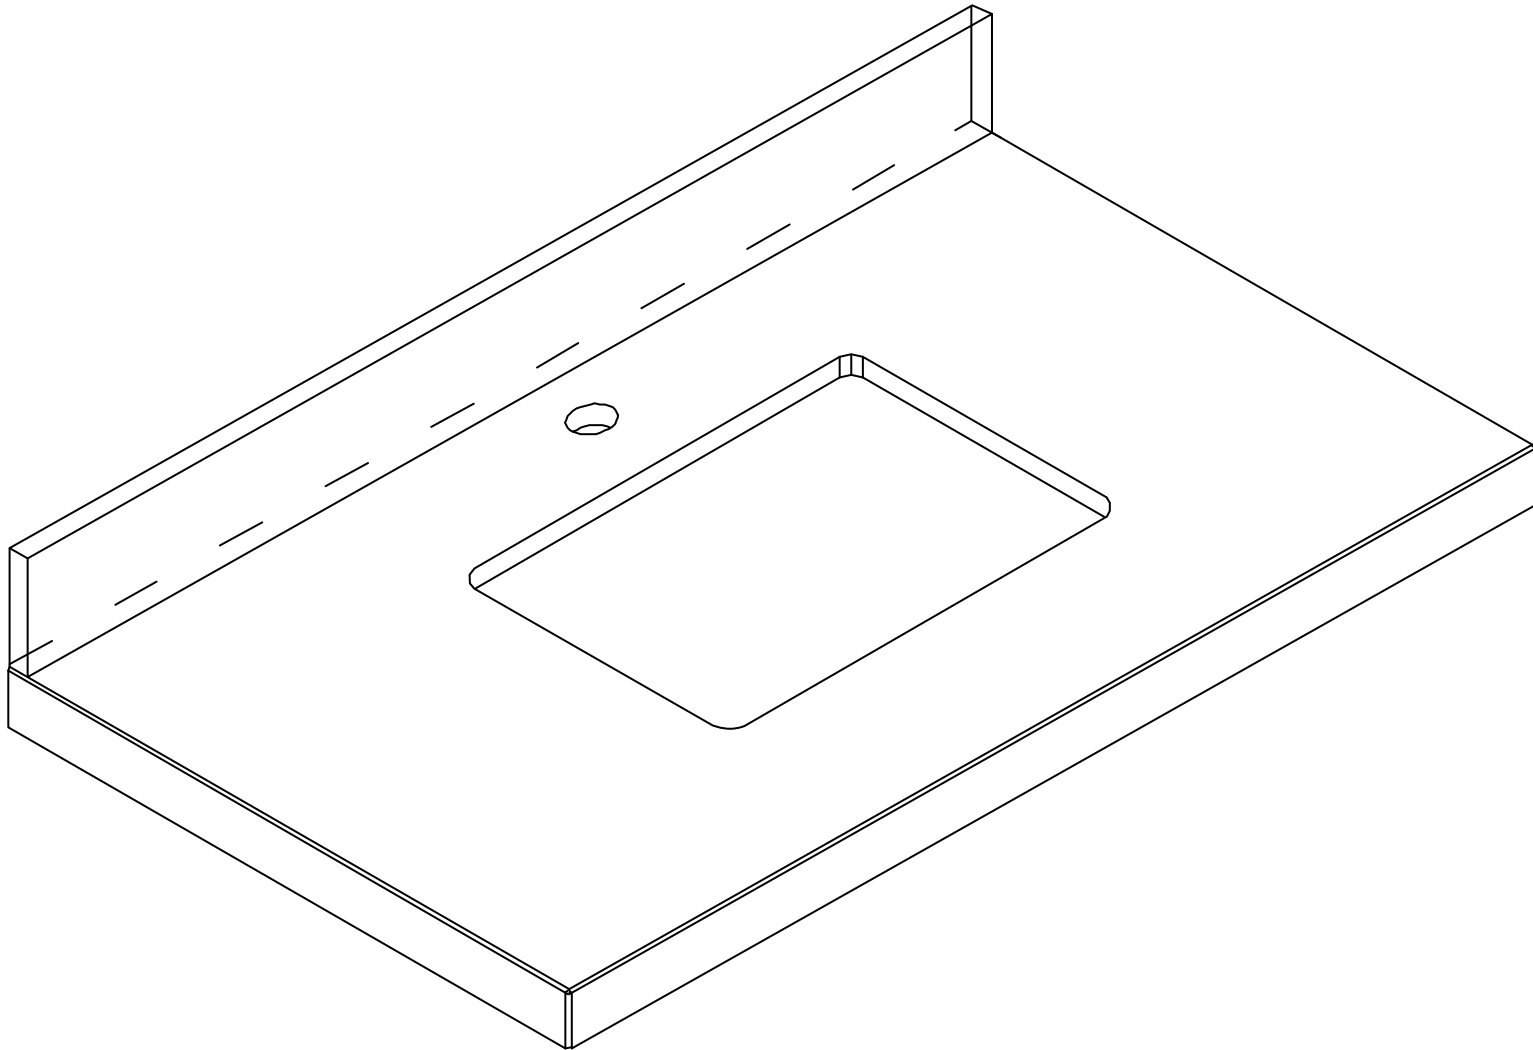

MALIBU 42 IN SINGLE SINK BATHROOM VANITY

MALIBU 42 IN SINGLE SINK CABINET

FRONT VIEW

Double Drawer with Power Station and Organizer

Note: All measurements are ± 1/4".

MALIBU 42 IN SINGLE SINK CABINET

TOP VIEW

MALIBU 42 IN SINGLE SINK CABINET

BACK VIEW

Note: All measurements are ± 1/4".

MALIBU 42 IN SINGLE SINK CABINET

SIDE VIEW

42 IN SINGLE SINK 2 IN STRAIGHT MITERED EDGE COUNTERTOP

42 IN SINGLE SINK 2 IN STRAIGHT MITERED EDGE COUNTERTOP

NOTE: The dimensions specified below pertain exclusively to **Straight Mitered Edge** countertops. For information regarding **Double Cove Edge** dimensions, please refer to the Double Cove Edge dimensions section.

STANDARD RECTANGULAR UNDERMOUNT SINK

42 IN SINGLE SINK 1.5 IN DOUBLE COVE EDGE COUNTERTOP

42 IN SINGLE SINK 1.5 IN DOUBLE COVE EDGE COUNTERTOP

NOTE: The dimensions specified below pertain exclusively to **Double Cove Edge** countertops. For information regarding **Straight Mitered Edge** dimensions, please refer to the Straight Mitered Edge dimensions section.