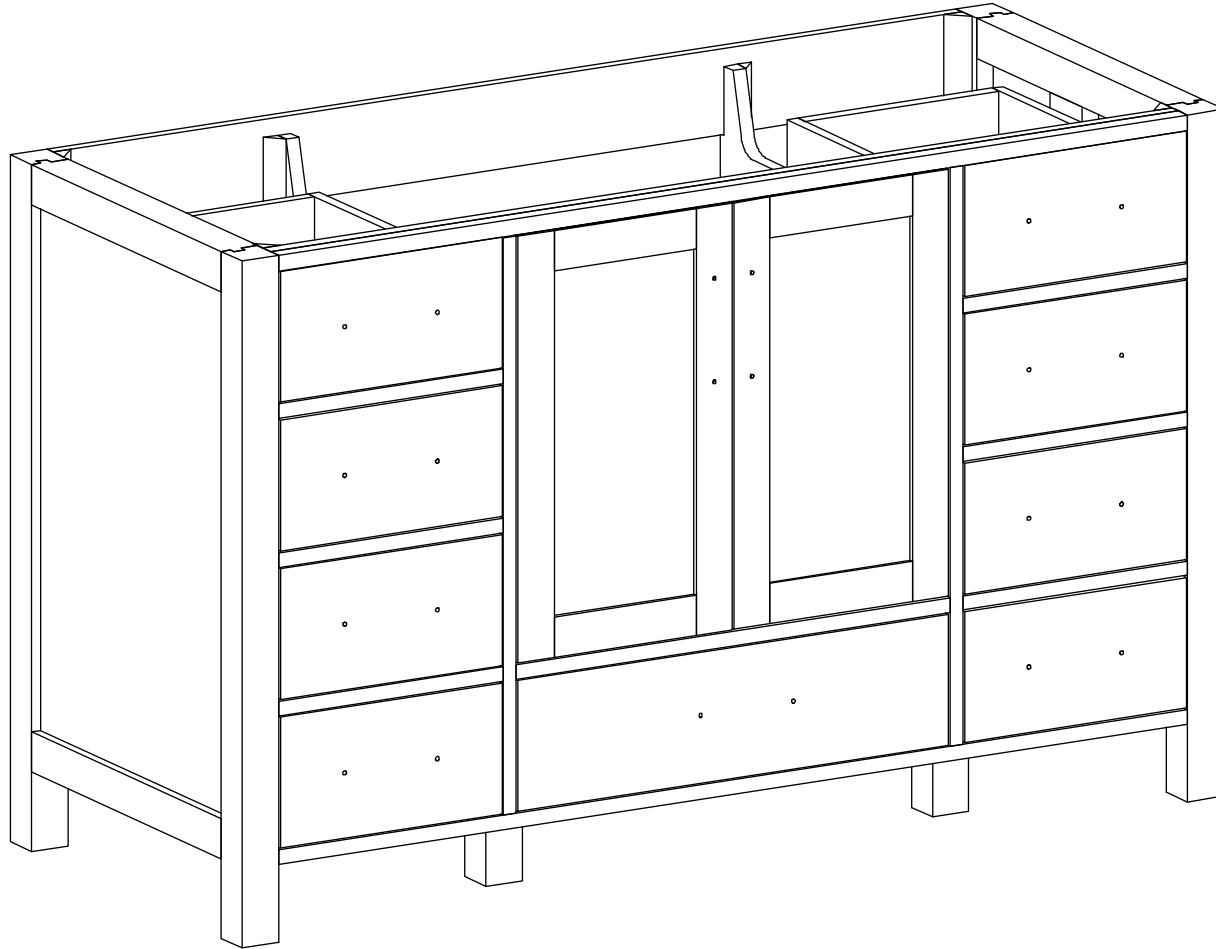

## MALIBU 48 IN SINGLE SINK BATHROOM VANITY

# MALIBU 48 IN SINGLE SINK CABINET

## TOP VIEW

**MALIBU 48 IN SINGLE SINK CABINET**

**BACK VIEW**

Note: All measurements are ± 1/4".