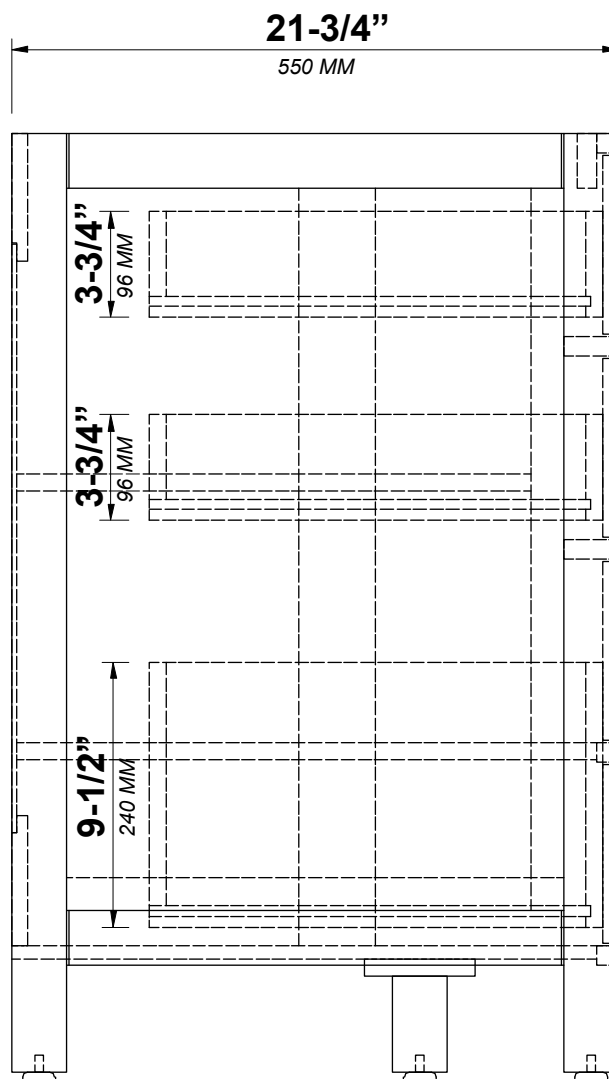

MALIBU 48 IN SINGLE SINK CABINET

SIDE VIEW