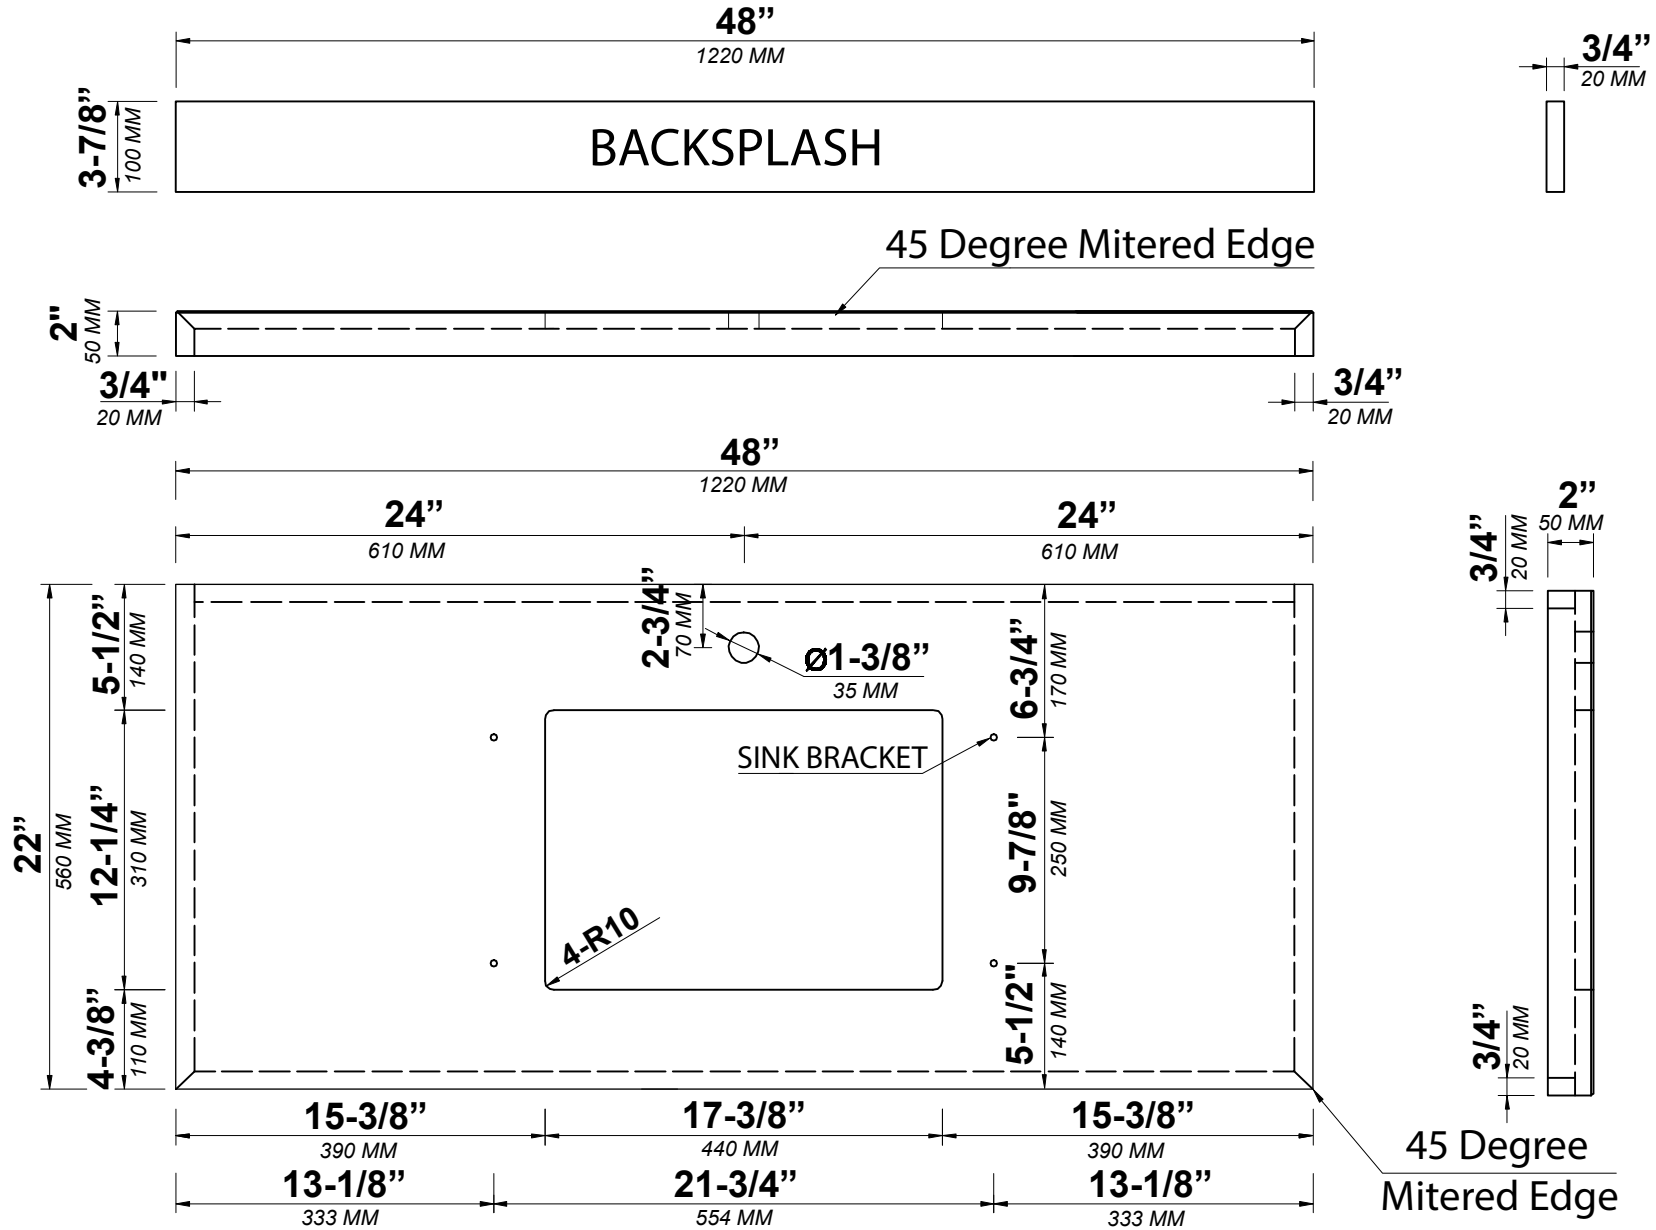

## SIDE VIEW

48 IN SINGLE SINK 2 IN STRAIGHT MITERED EDGE COUNTERTOP

# 48 IN SINGLE SINK 2 IN STRAIGHT MITERED EDGE COUNTERTOP

NOTE: The dimensions specified below pertain exclusively to **Straight Mitered Edge** countertops. For information regarding **Double Cove Edge** dimensions, please refer to the Double Cove Edge dimensions section.

# STANDARD RECTANGULAR UNDERMOUNT SINK

Note: All measurements are ± 1/4".

48 IN SINGLE SINK 1.5 IN DOUBLE COVE EDGE COUNTERTOP

# 48 IN SINGLE SINK 1.5 IN DOUBLE COVE EDGE COUNTERTOP

NOTE: The dimensions specified below pertain exclusively to **Double Cove Edge** countertops. For information regarding **Straight Mitered Edge** dimensions, please refer to the Straight Mitered Edge dimensions section.