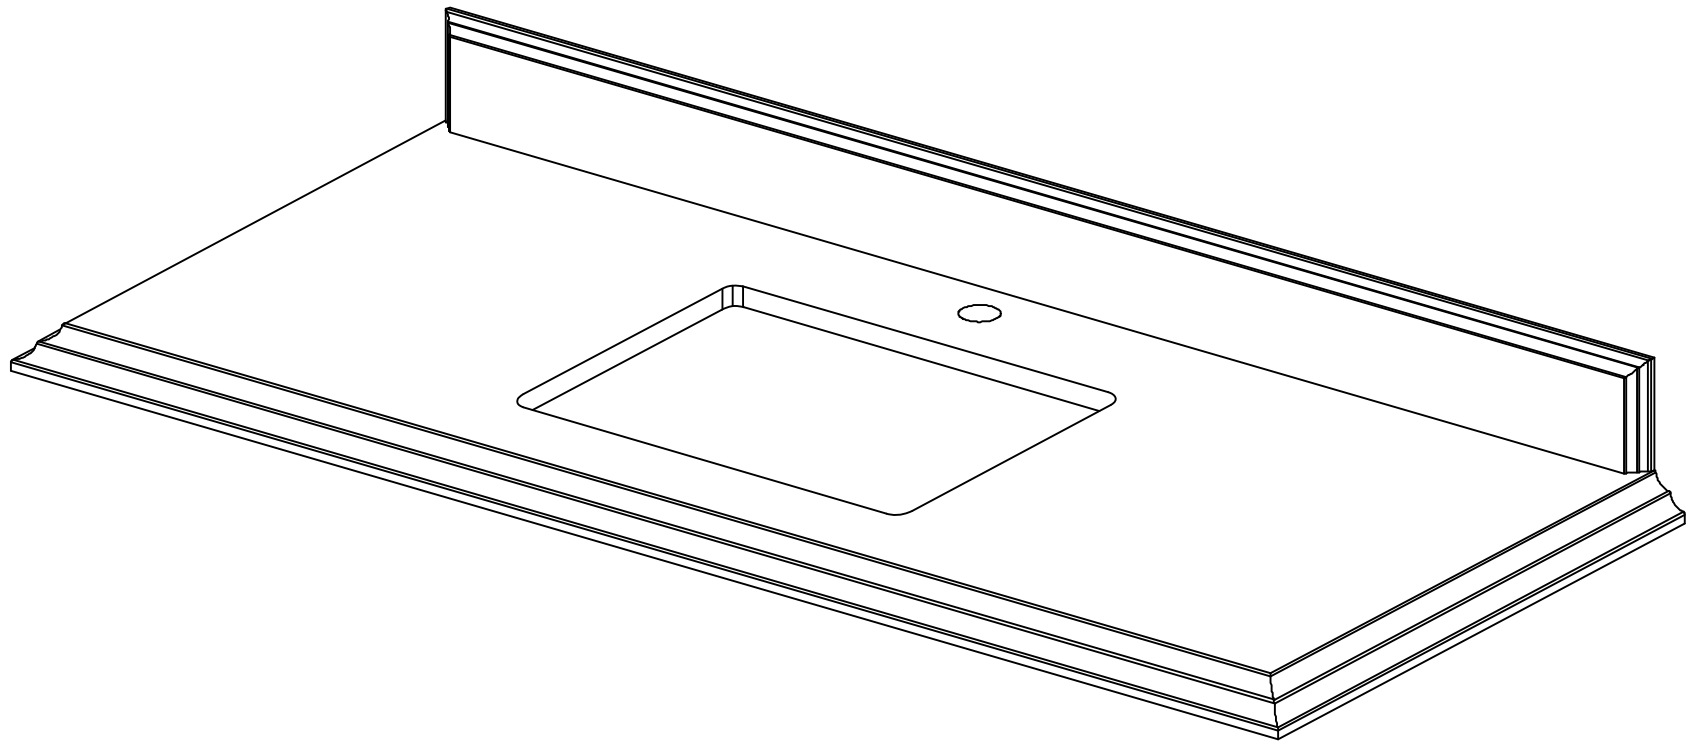

## SIDE VIEW

48 IN SINGLE SINK 2 IN STRAIGHT MITERED EDGE COUNTERTOP

# 48 IN SINGLE SINK 2 IN STRAIGHT MITERED EDGE COUNTERTOP

NOTE: The dimensions specified below pertain exclusively to **Straight Mitered Edge** countertops. For information regarding **Double Cove Edge** dimensions, please refer to the Double Cove Edge dimensions section.

# STANDARD RECTANGULAR UNDERMOUNT SINK

Note: All measurements are ± 1/4".

48 IN SINGLE SINK 1.5 IN DOUBLE COVE EDGE COUNTERTOP

# 48 IN SINGLE SINK 1.5 IN DOUBLE COVE EDGE COUNTERTOP

NOTE: The dimensions specified below pertain exclusively to **Double Cove Edge** countertops. For information regarding **Straight Mitered Edge** dimensions, please refer to the Straight Mitered Edge dimensions section.