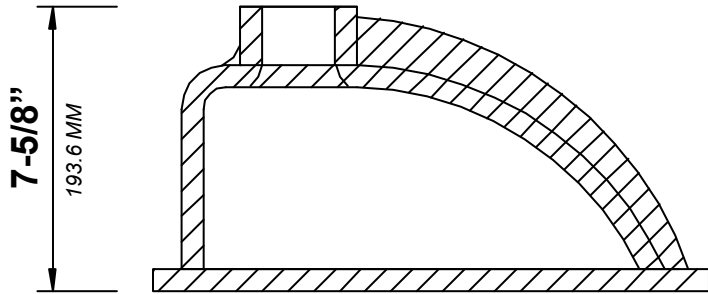

## SIDE VIEW

48 IN SINGLE SINK 2 IN STRAIGHT MITERED EDGE COUNTERTOP

# 48 IN SINGLE SINK 2 IN STRAIGHT MITERED EDGE COUNTERTOP

NOTE: The dimensions specified below pertain exclusively to **Straight Mitered Edge** countertops. For information regarding **Double Cove Edge** dimensions, please refer to the Double Cove Edge dimensions section.

# STANDARD RECTANGULAR UNDERMOUNT SINK

Note: All measurements are ± 1/4".

48 IN SINGLE SINK 1.5 IN DOUBLE COVE EDGE COUNTERTOP