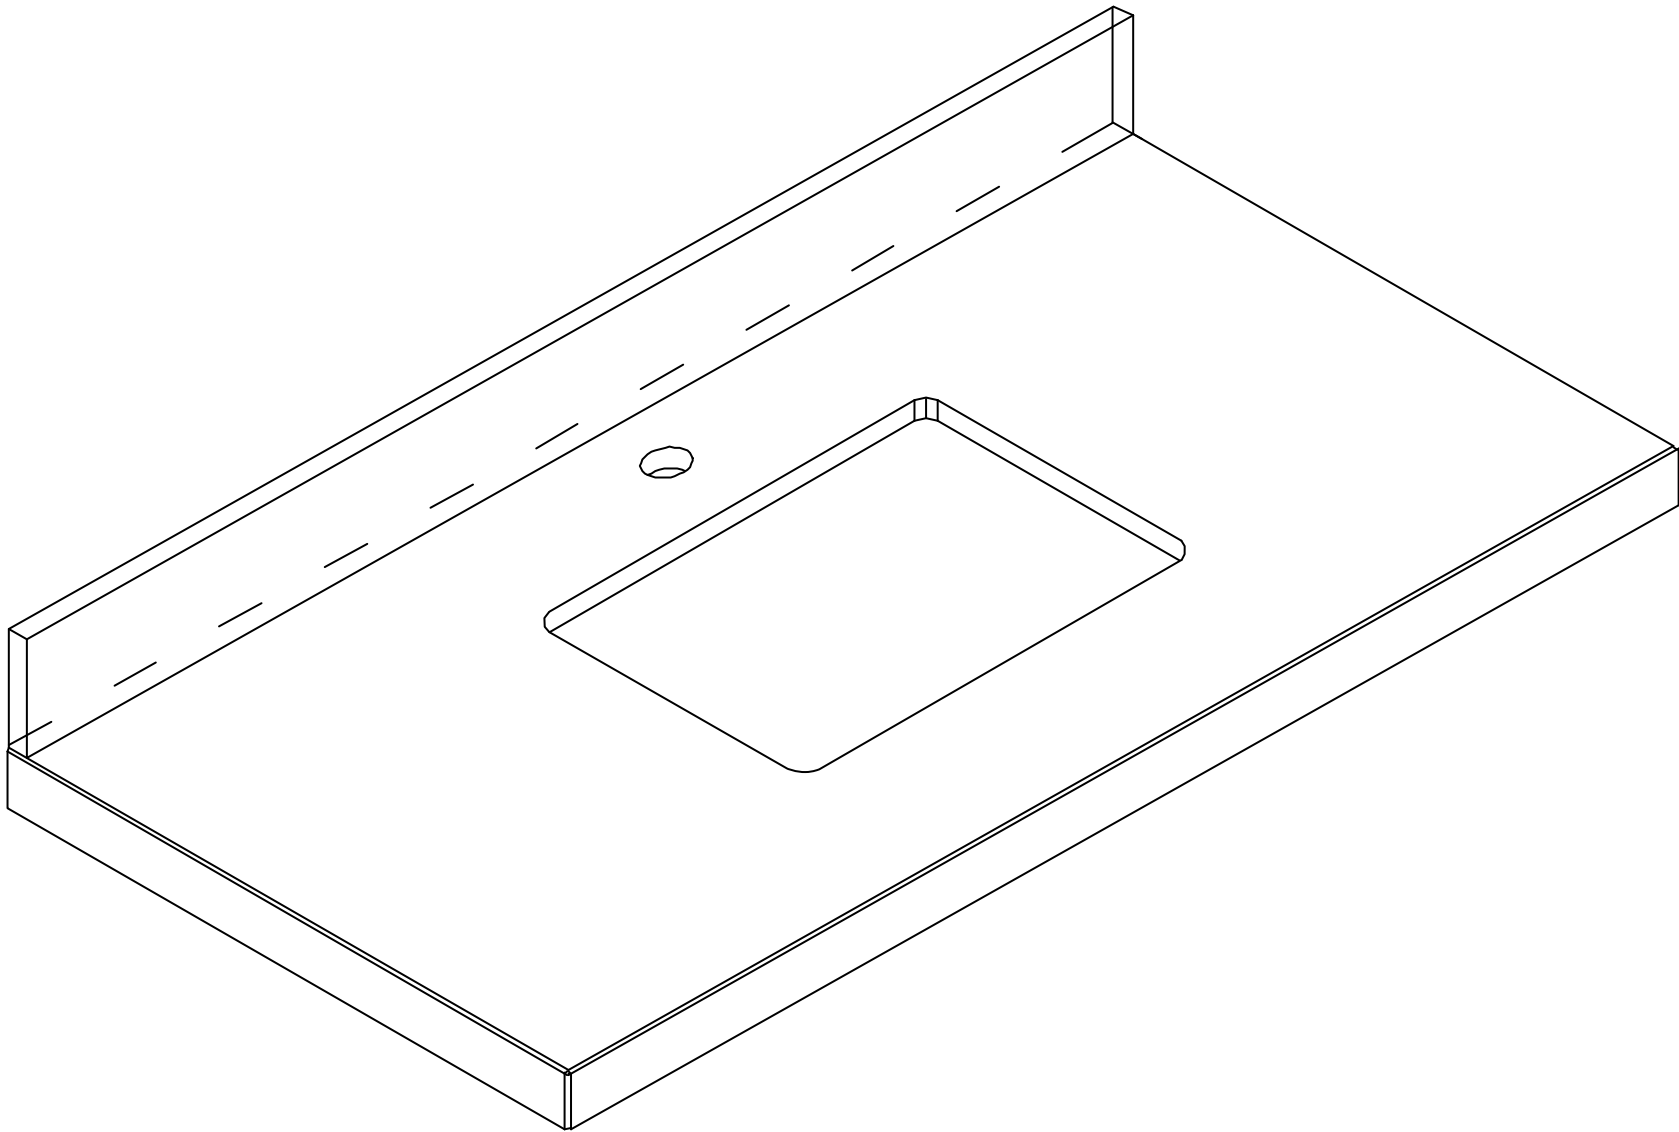

## TOP VIEW

**MALIBU 48 IN SINGLE SINK CABINET**

**BACK VIEW**

Note: All measurements are ± 1/4".

## SIDE VIEW

48 IN SINGLE SINK 2 IN STRAIGHT MITERED EDGE COUNTERTOP