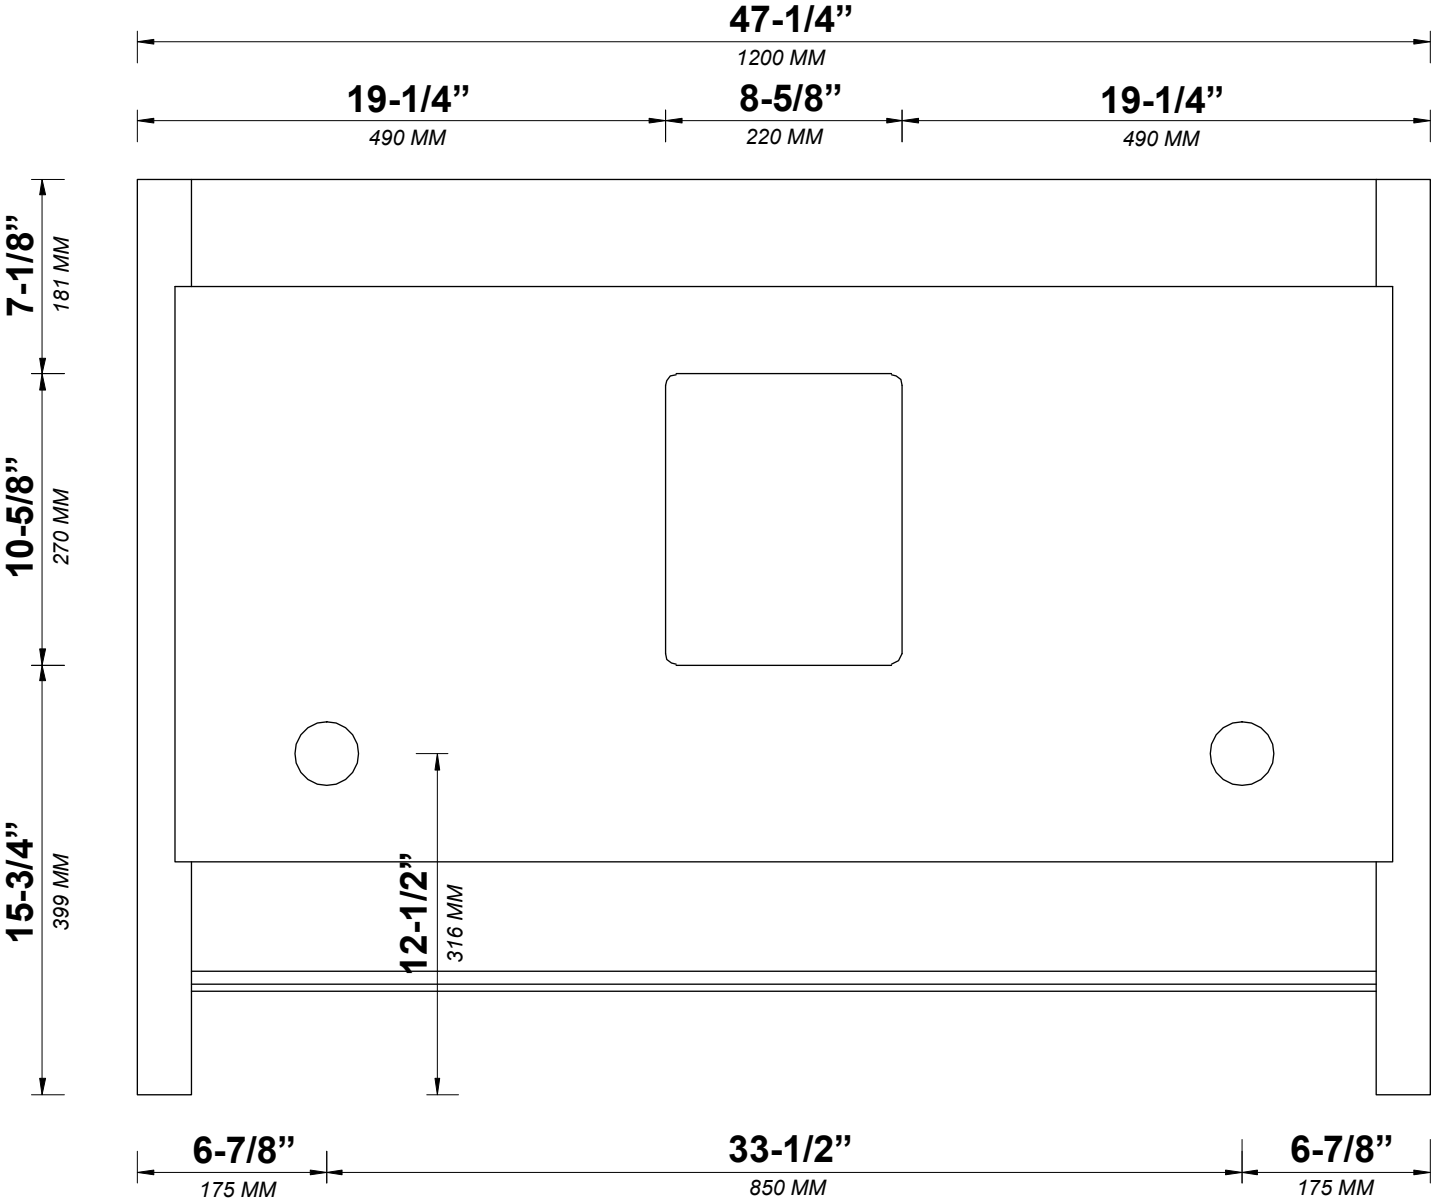

## TOP VIEW

**MALIBU 48 IN SINGLE SINK CABINET**

**BACK VIEW**

Note: All measurements are ± 1/4".

# 48 IN SINGLE SINK 2 IN STRAIGHT MITERED EDGE COUNTERTOP

NOTE: The dimensions specified below pertain exclusively to **Straight Mitered Edge** countertops. For information regarding **Double Cove Edge** dimensions, please refer to the Double Cove Edge dimensions section.

# STANDARD RECTANGULAR UNDERMOUNT SINK

Note: All measurements are ± 1/4".

48 IN SINGLE SINK 1.5 IN DOUBLE COVE EDGE COUNTERTOP

# 48 IN SINGLE SINK 1.5 IN DOUBLE COVE EDGE COUNTERTOP

NOTE: The dimensions specified below pertain exclusively to **Double Cove Edge** countertops. For information regarding **Straight Mitered Edge** dimensions, please refer to the Straight Mitered Edge dimensions section.