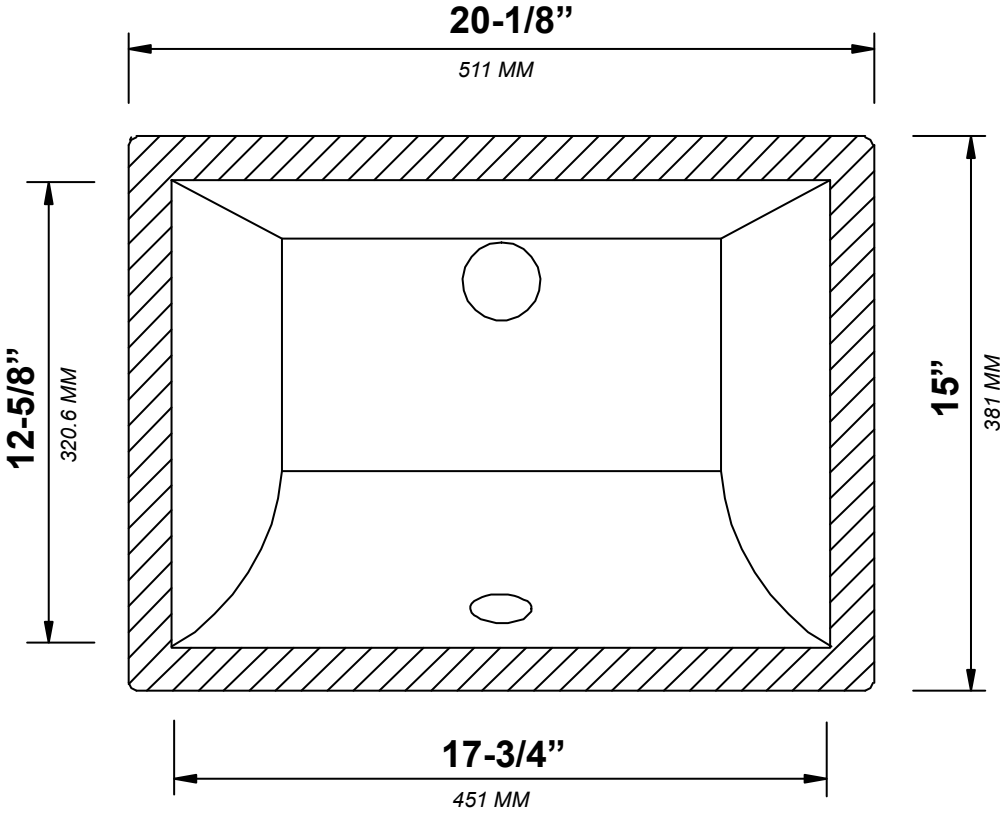

## SIDE VIEW

48 IN SINGLE SINK 2 IN STRAIGHT MITERED EDGE COUNTERTOP

# 48 IN SINGLE SINK 2 IN STRAIGHT MITERED EDGE COUNTERTOP

NOTE: The dimensions specified below pertain exclusively to **Straight Mitered Edge** countertops. For information regarding **Double Cove Edge** dimensions, please refer to the Double Cove Edge dimensions section.

# STANDARD RECTANGULAR UNDERMOUNT SINK

Note: All measurements are ± 1/4".

48 IN SINGLE SINK 1.5 IN DOUBLE COVE EDGE COUNTERTOP

# 48 IN SINGLE SINK 1.5 IN DOUBLE COVE EDGE COUNTERTOP

NOTE: The dimensions specified below pertain exclusively to **Double Cove Edge** countertops. For information regarding **Straight Mitered Edge** dimensions, please refer to the Straight Mitered Edge dimensions section.