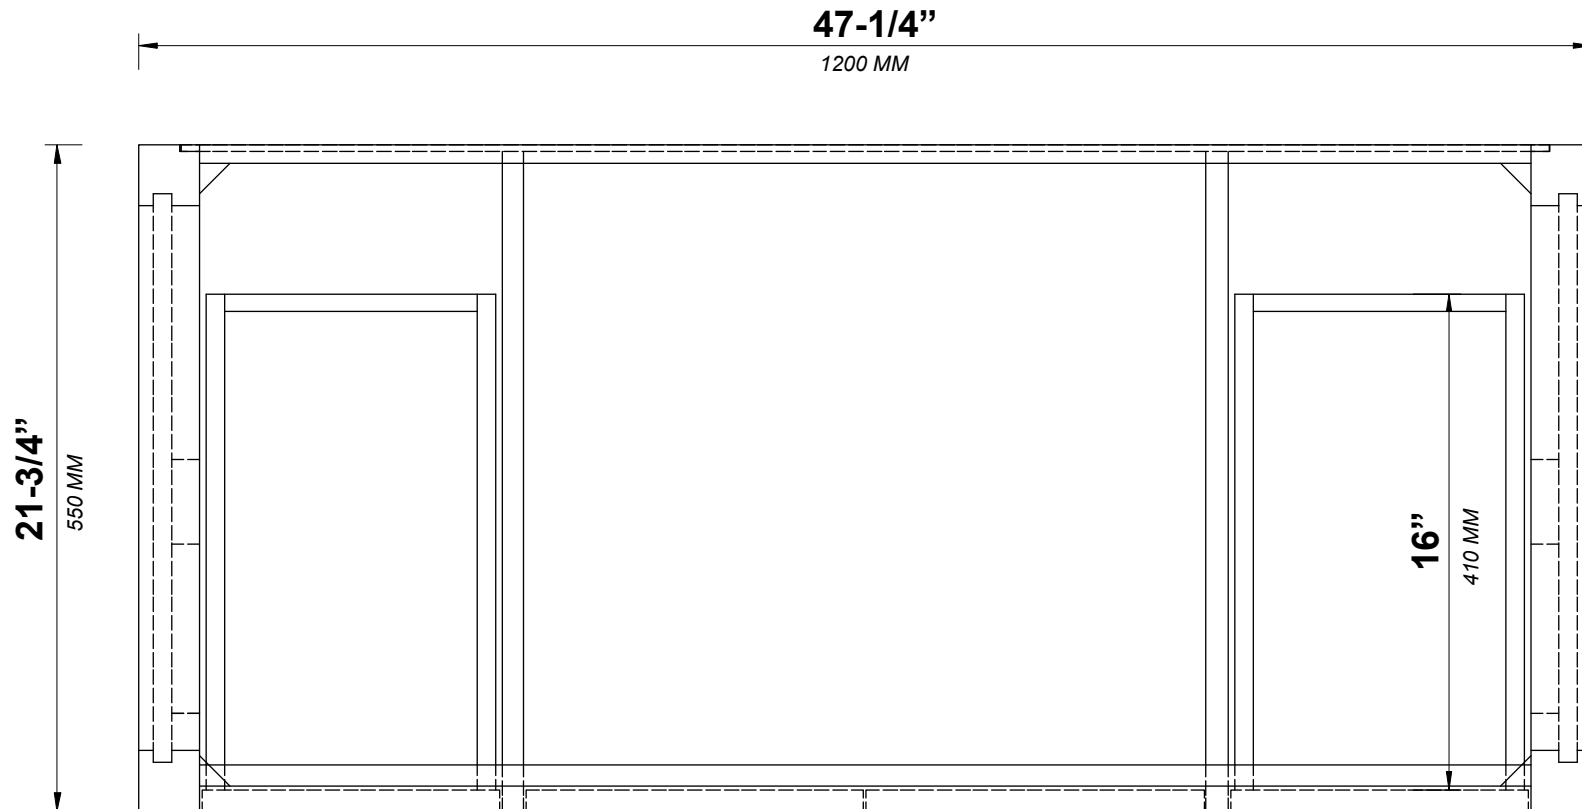

MALIBU 48 IN SINGLE SINK CABINET

TOP VIEW