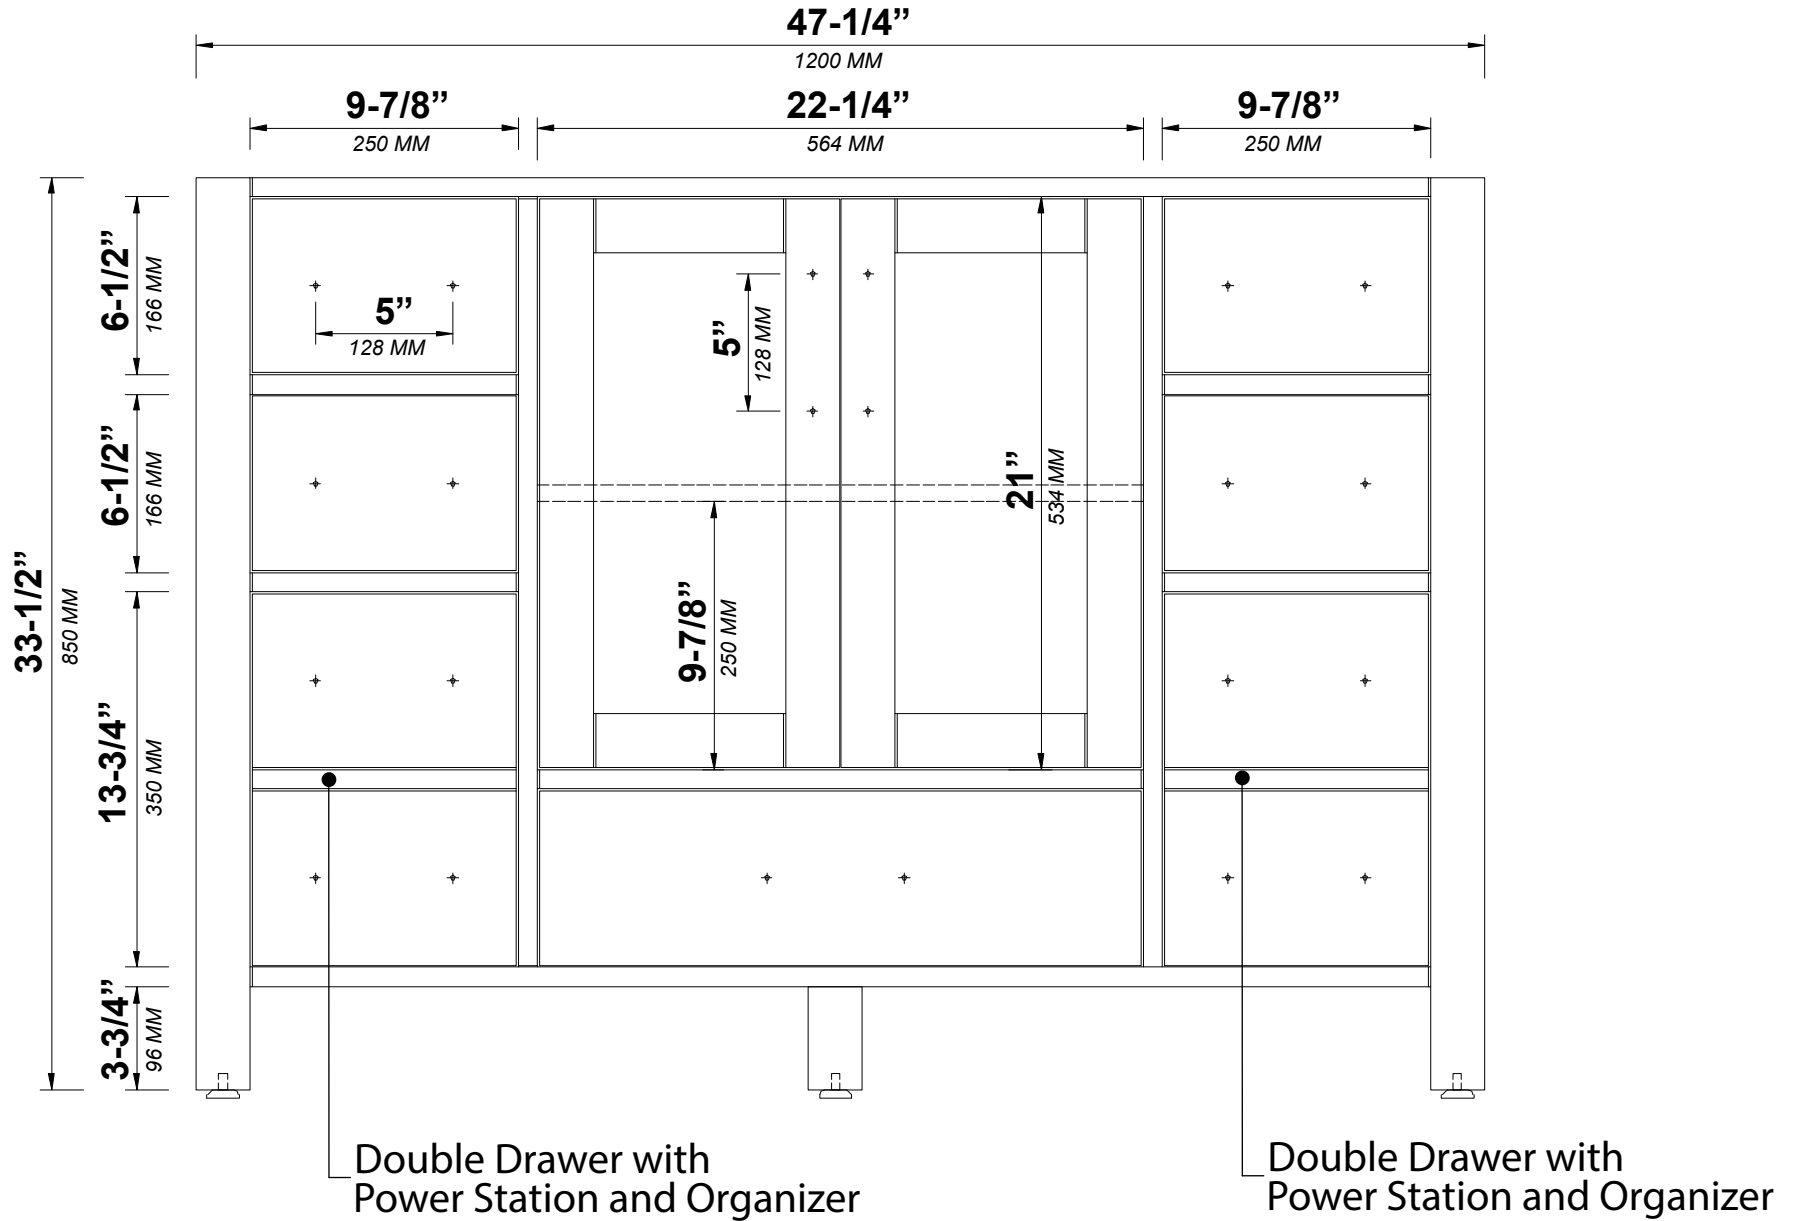

MALIBU 48 IN SINGLE SINK CABINET

FRONT VIEW