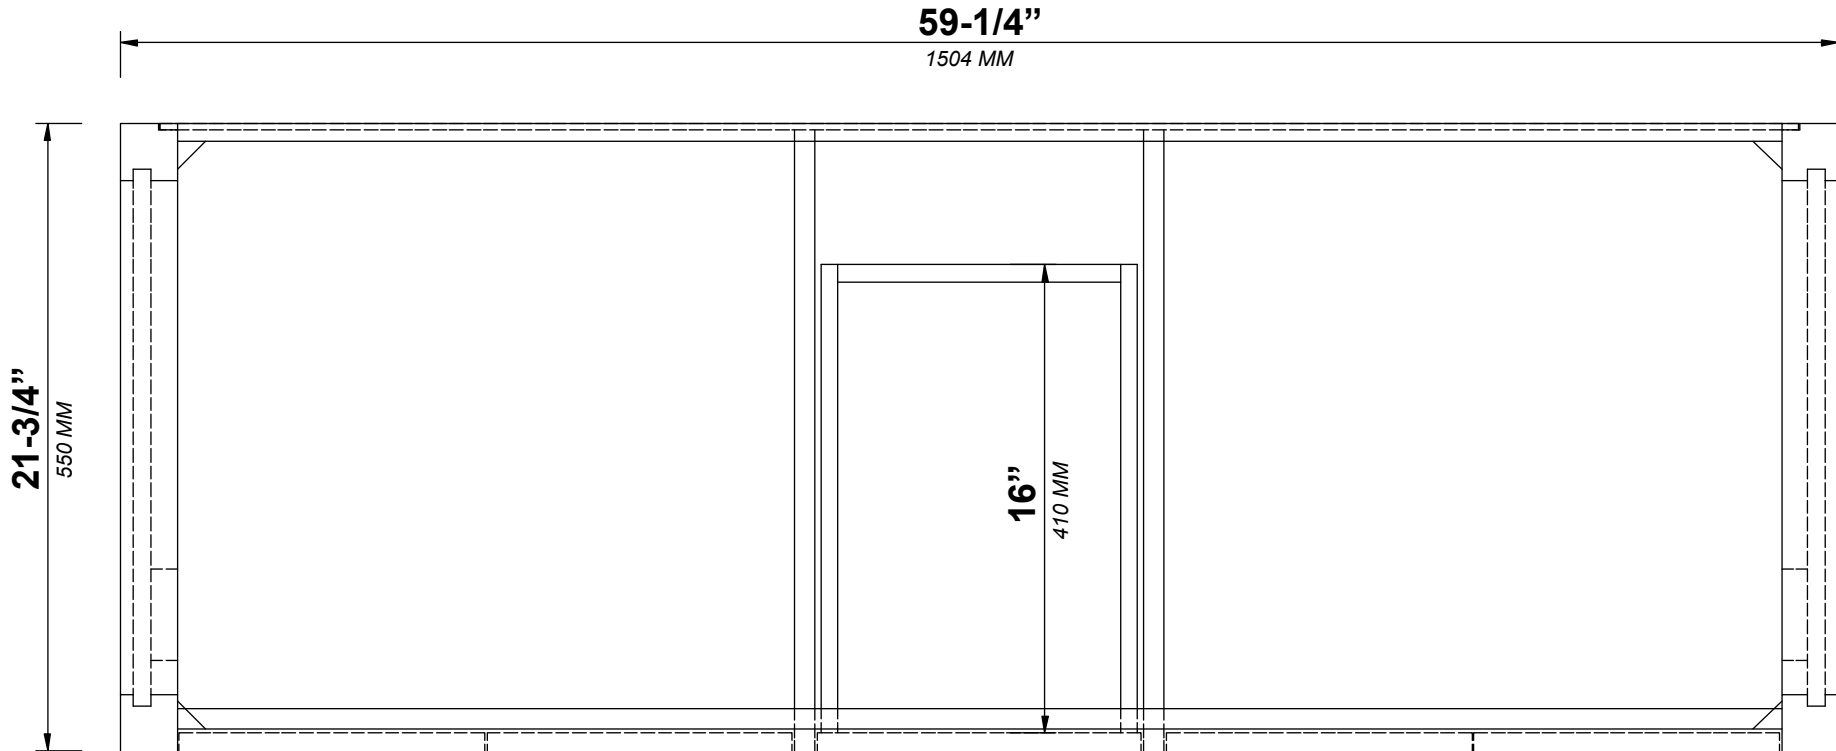

MALIBU 60 IN DOUBLE SINK CABINET

TOP VIEW