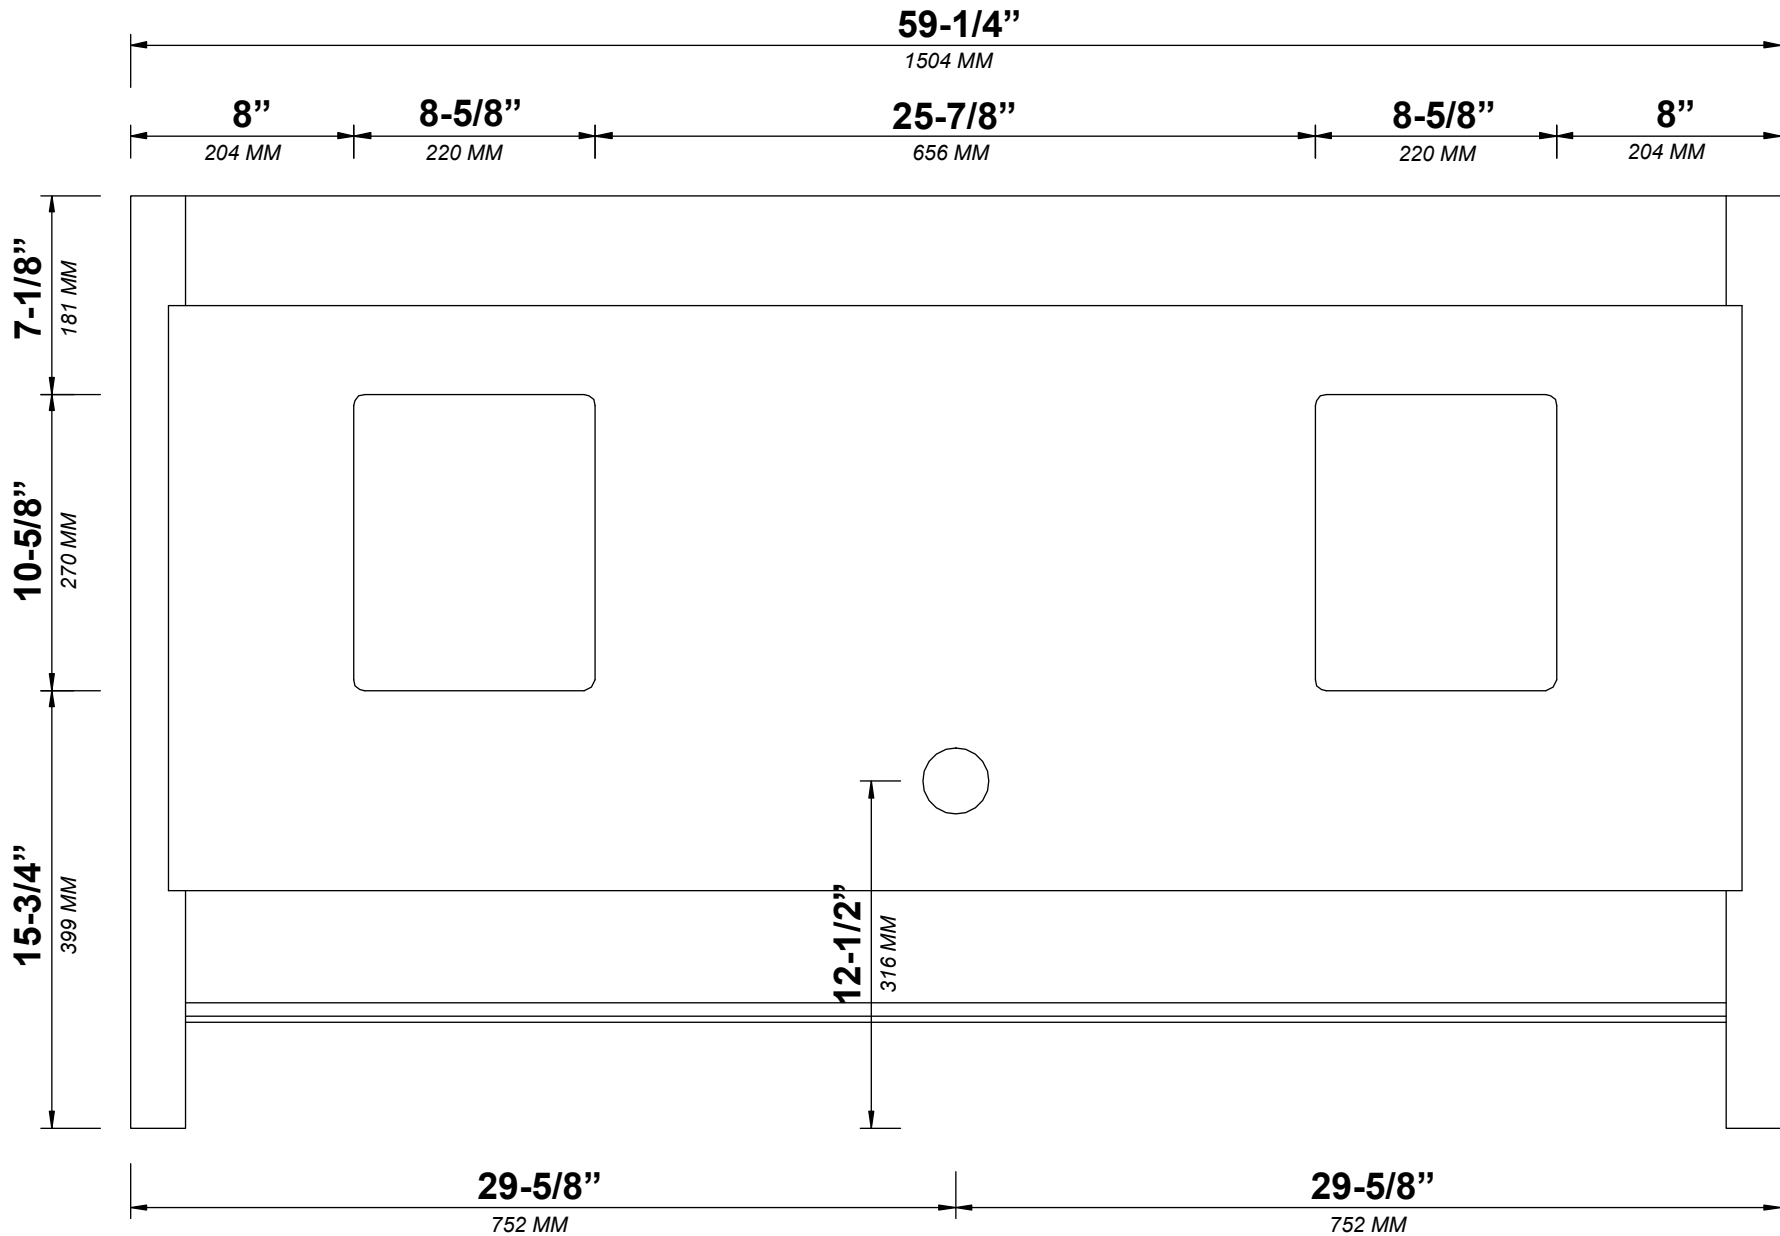

MALIBU 60 IN DOUBLE SINK CABINET

BACK VIEW