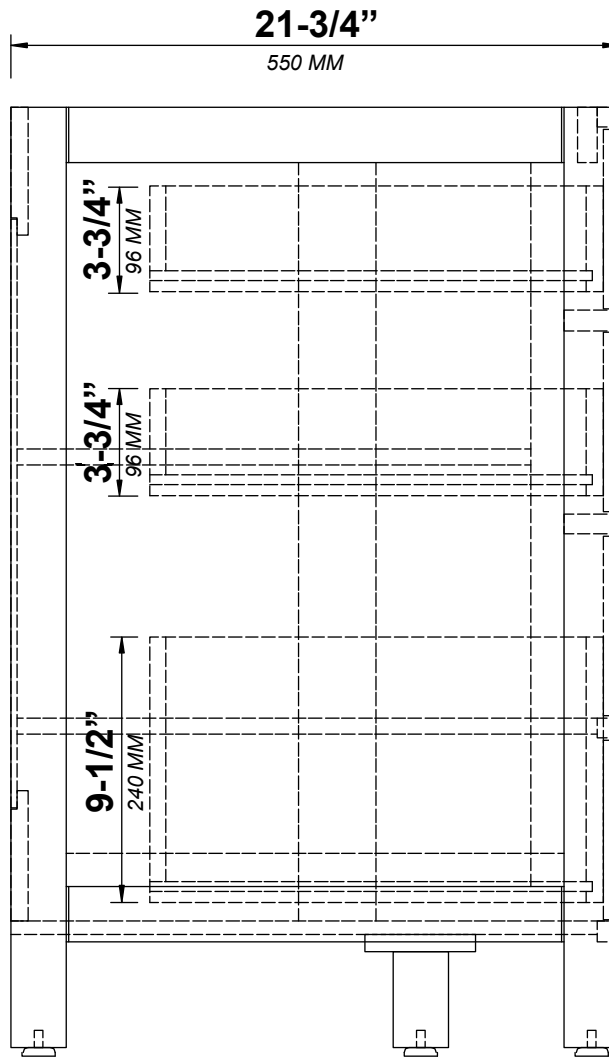

## TOP VIEW

## SIDE VIEW

60 IN DOUBLE SINK 2 IN STRAIGHT MITERED EDGE COUNTERTOP

# 60 IN DOUBLE SINK 2 IN STRAIGHT MITERED EDGE COUNTERTOP

NOTE: The dimensions specified below pertain exclusively to **Straight Mitered Edge** countertops. For information regarding **Double Cove Edge** dimensions, please refer to the Double Cove Edge dimensions section.

# 60 IN DOUBLE SINK 1.5 IN DOUBLE COVE EDGE COUNTERTOP

NOTE: The dimensions specified below pertain exclusively to **Double Cove Edge** countertops. For information regarding **Straight Mitered Edge** dimensions, please refer to the Straight Mitered Edge dimensions section.