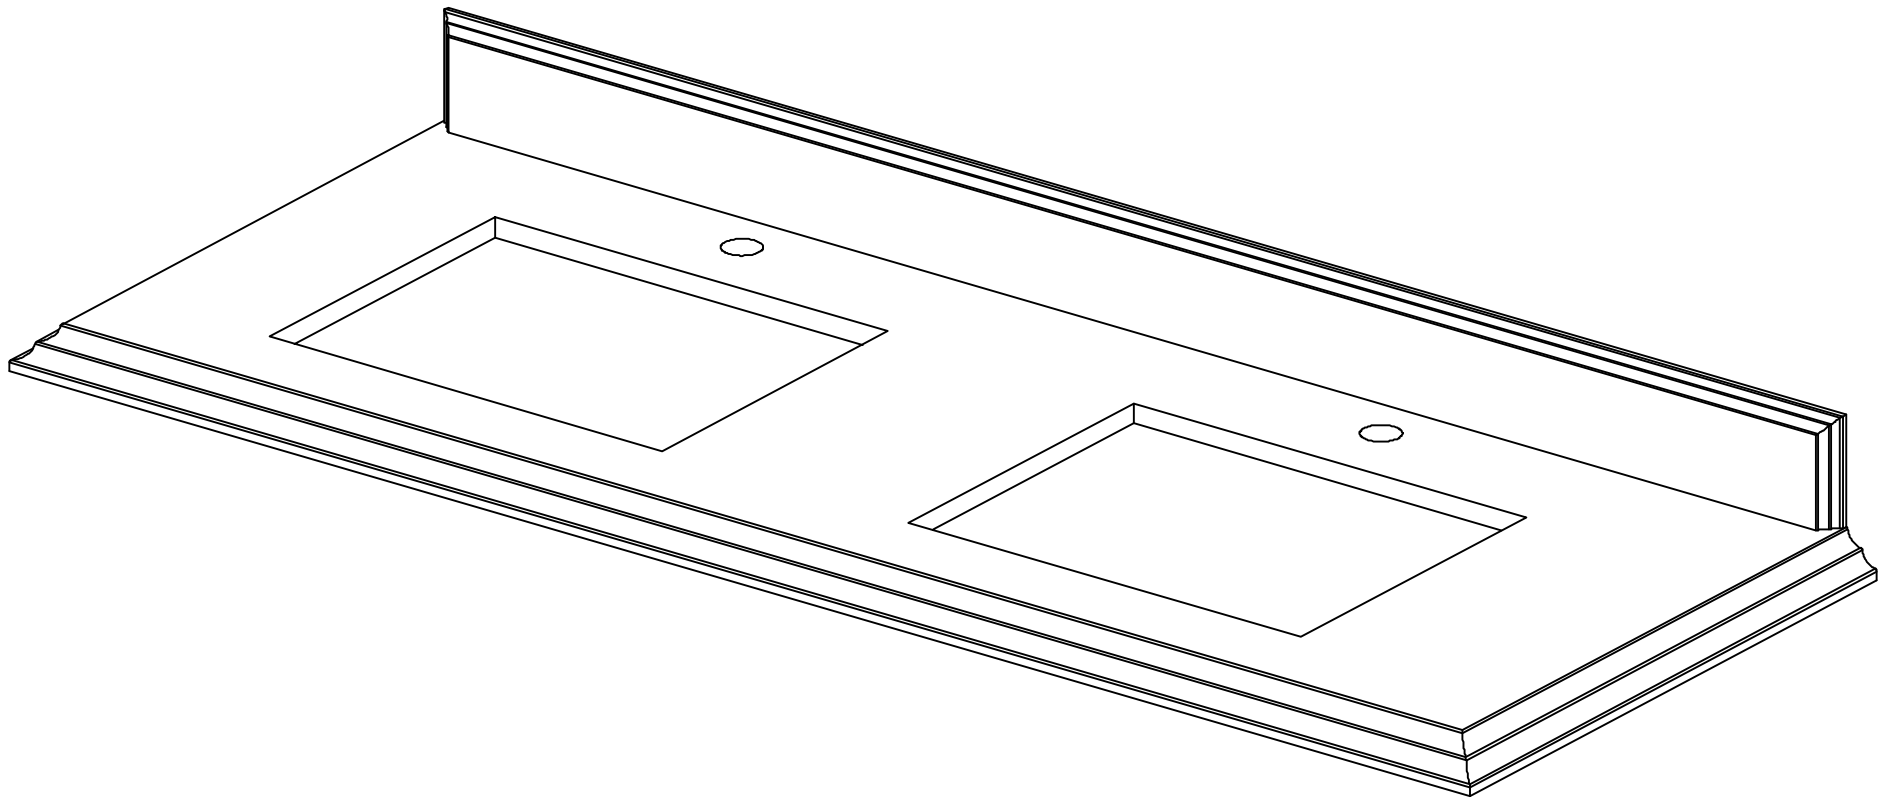

## SIDE VIEW

60 IN DOUBLE SINK 2 IN STRAIGHT MITERED EDGE COUNTERTOP

# 60 IN DOUBLE SINK 2 IN STRAIGHT MITERED EDGE COUNTERTOP

NOTE: The dimensions specified below pertain exclusively to **Straight Mitered Edge** countertops. For information regarding **Double Cove Edge** dimensions, please refer to the Double Cove Edge dimensions section.

# 60 IN DOUBLE SINK 1.5 IN DOUBLE COVE EDGE COUNTERTOP

NOTE: The dimensions specified below pertain exclusively to **Double Cove Edge** countertops. For information regarding **Straight Mitered Edge** dimensions, please refer to the Straight Mitered Edge dimensions section.