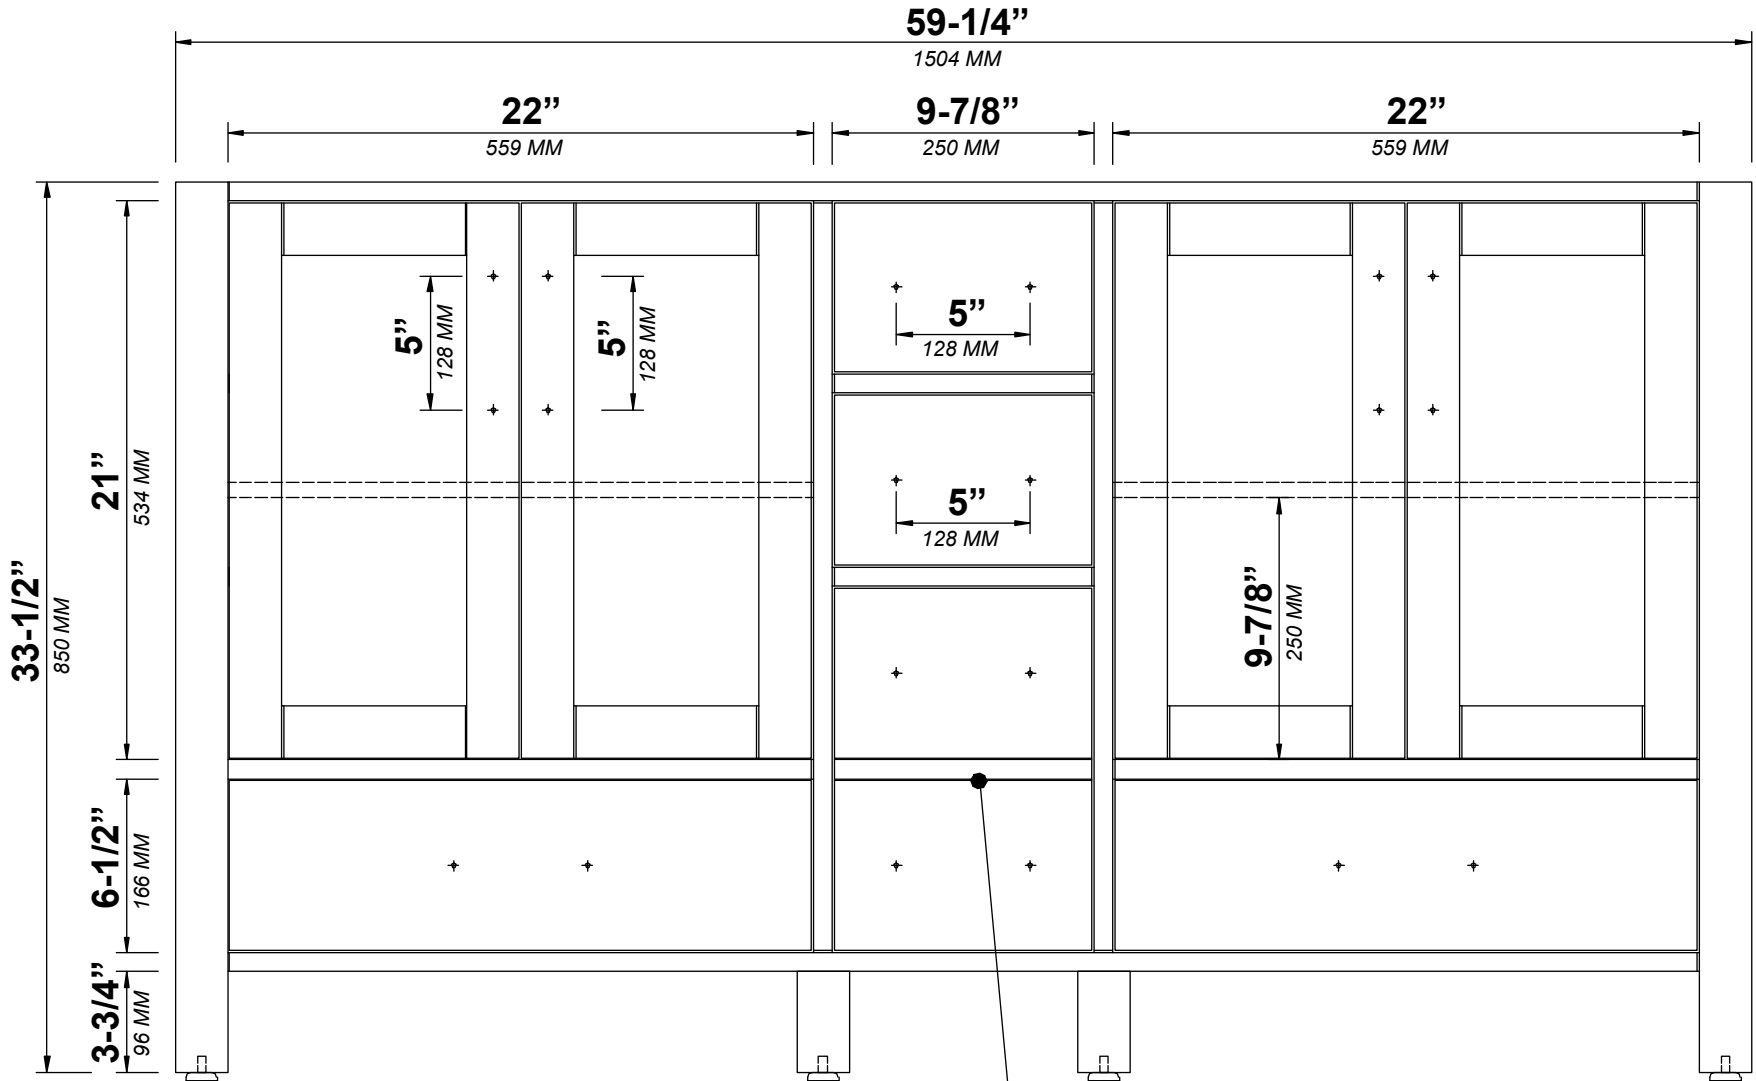

MALIBU 60 IN DOUBLE SINK CABINET

FRONT VIEW