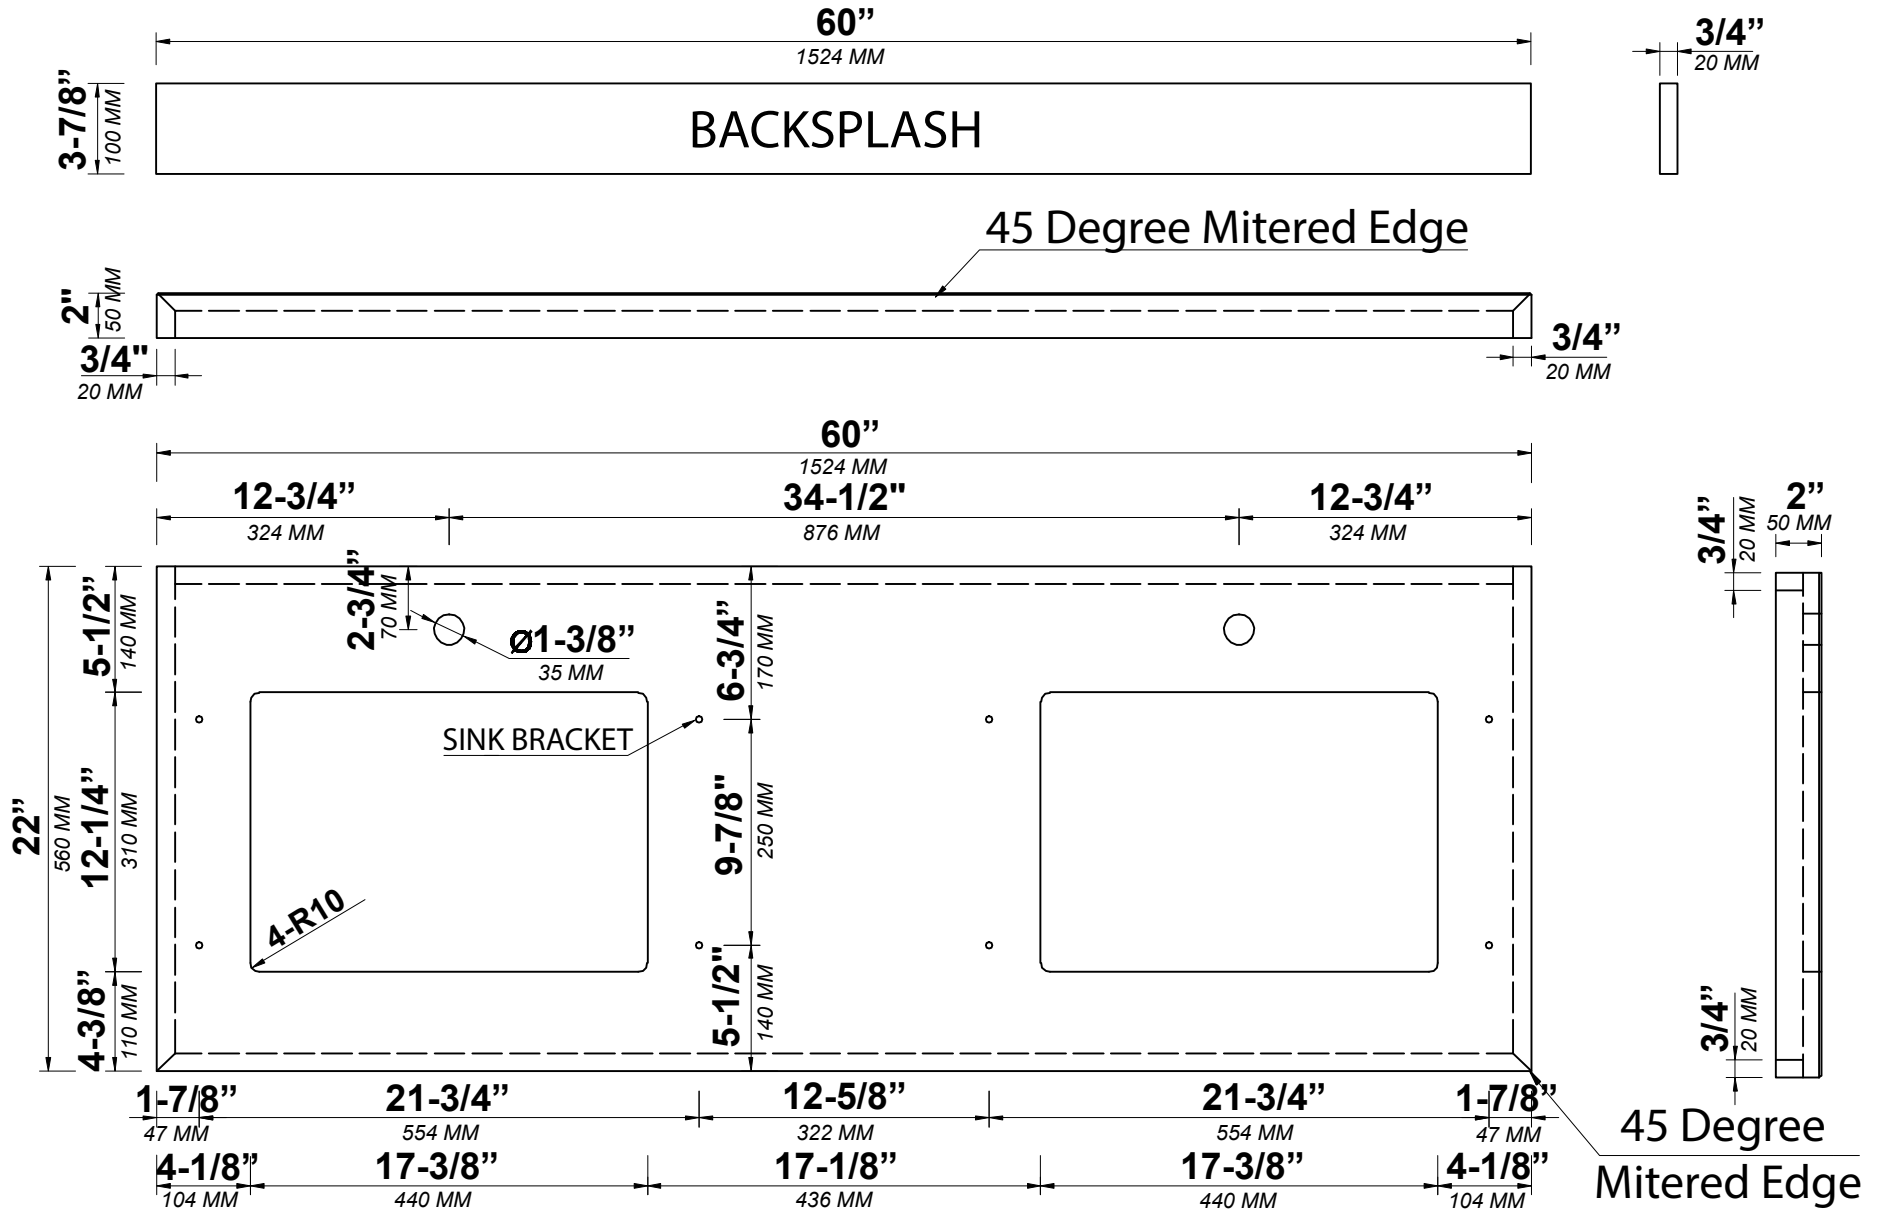

## SIDE VIEW

60 IN DOUBLE SINK 2 IN STRAIGHT MITERED EDGE COUNTERTOP

# 60 IN DOUBLE SINK 2 IN STRAIGHT MITERED EDGE COUNTERTOP

NOTE: The dimensions specified below pertain exclusively to **Straight Mitered Edge** countertops. For information regarding **Double Cove Edge** dimensions, please refer to the Double Cove Edge dimensions section.

# STANDARD RECTANGULAR UNDERMOUNT SINK

60 IN DOUBLE SINK 1.5 IN DOUBLE COVE EDGE COUNTERTOP

# 60 IN DOUBLE SINK 1.5 IN DOUBLE COVE EDGE COUNTERTOP

NOTE: The dimensions specified below pertain exclusively to **Double Cove Edge** countertops. For information regarding **Straight Mitered Edge** dimensions, please refer to the Straight Mitered Edge dimensions section.