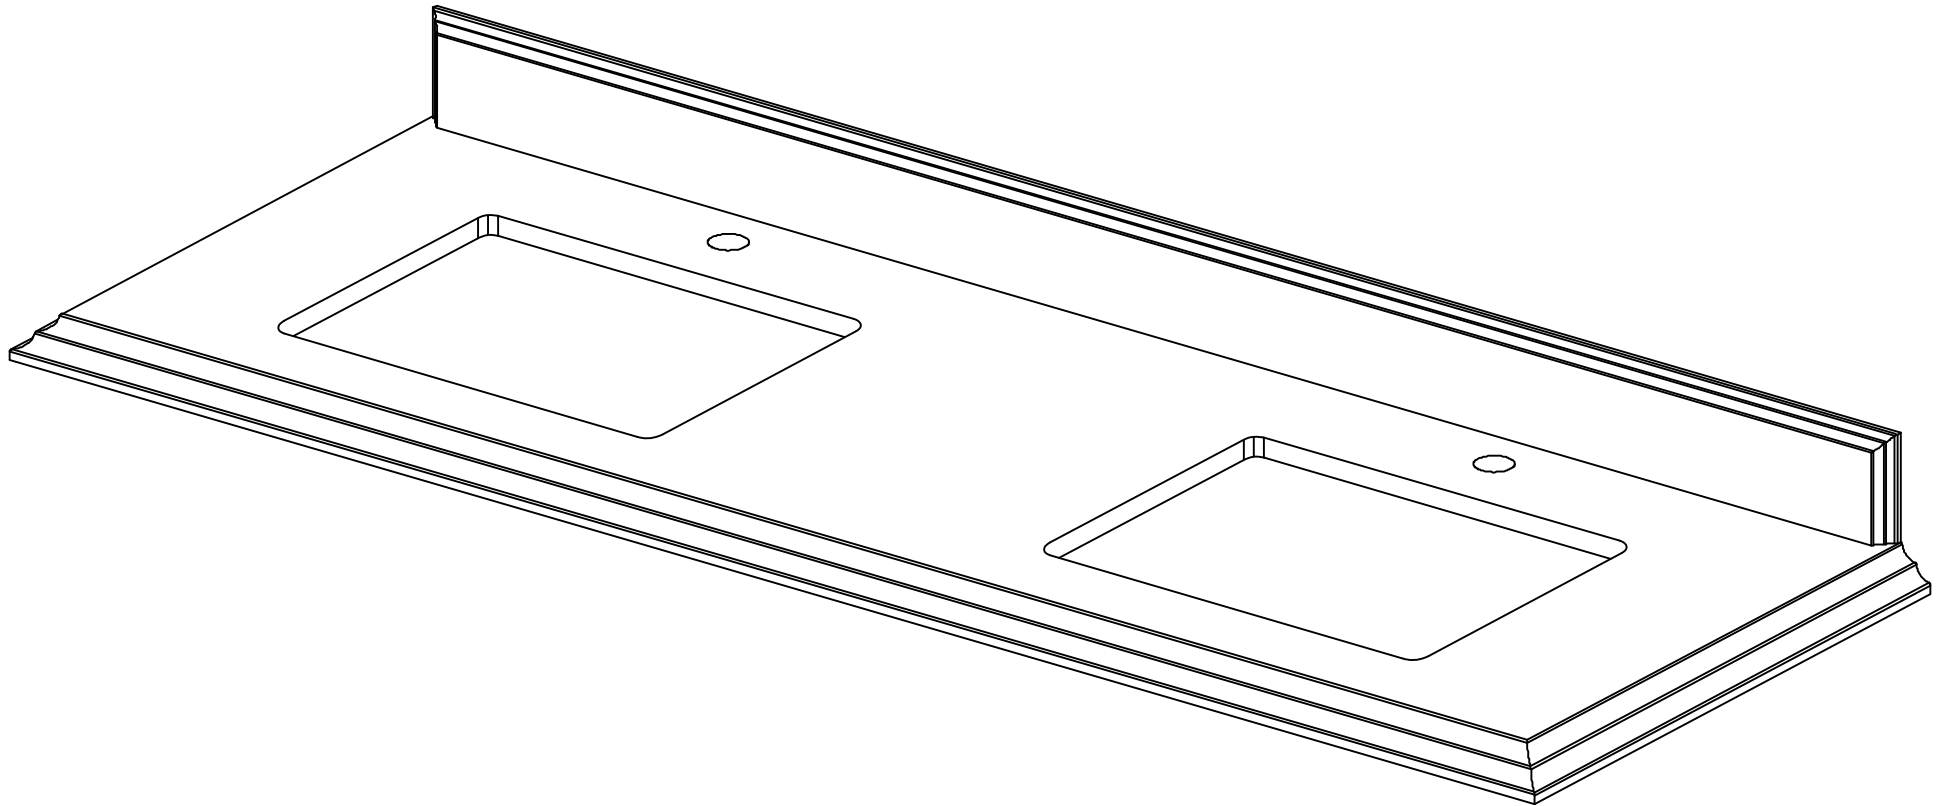

## SIDE VIEW

72 IN DOUBLE SINK 2 IN STRAIGHT MITERED EDGE COUNTERTOP

# 72 IN DOUBLE SINK 2 IN STRAIGHT MITERED EDGE COUNTERTOP

NOTE: The dimensions specified below pertain exclusively to **Straight Mitered Edge** countertops. For information regarding **Double Cove Edge** dimensions, please refer to the Double Cove Edge dimensions section.

# 72 IN DOUBLE SINK 1.5 IN DOUBLE COVE EDGE COUNTERTOP

NOTE: The dimensions specified below pertain exclusively to **Double Cove Edge** countertops. For information regarding **Straight Mitered Edge** dimensions, please refer to the **Straight Mitered Edge** dimensions section.