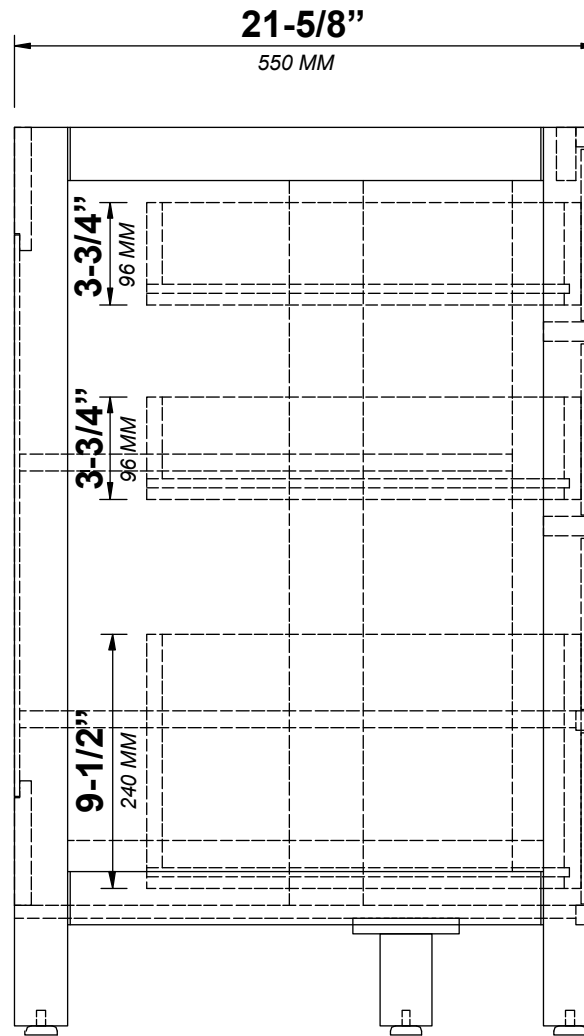

## TOP VIEW

## SIDE VIEW

72 IN DOUBLE SINK 2 IN STRAIGHT MITERED EDGE COUNTERTOP

# 72 IN DOUBLE SINK 2 IN STRAIGHT MITERED EDGE COUNTERTOP

NOTE: The dimensions specified below pertain exclusively to **Straight Mitered Edge** countertops. For information regarding **Double Cove Edge** dimensions, please refer to the Double Cove Edge dimensions section.

# 72 IN DOUBLE SINK 1.5 IN DOUBLE COVE EDGE COUNTERTOP

NOTE: The dimensions specified below pertain exclusively to **Double Cove Edge** countertops. For information regarding **Straight Mitered Edge** dimensions, please refer to the **Straight Mitered Edge** dimensions section.