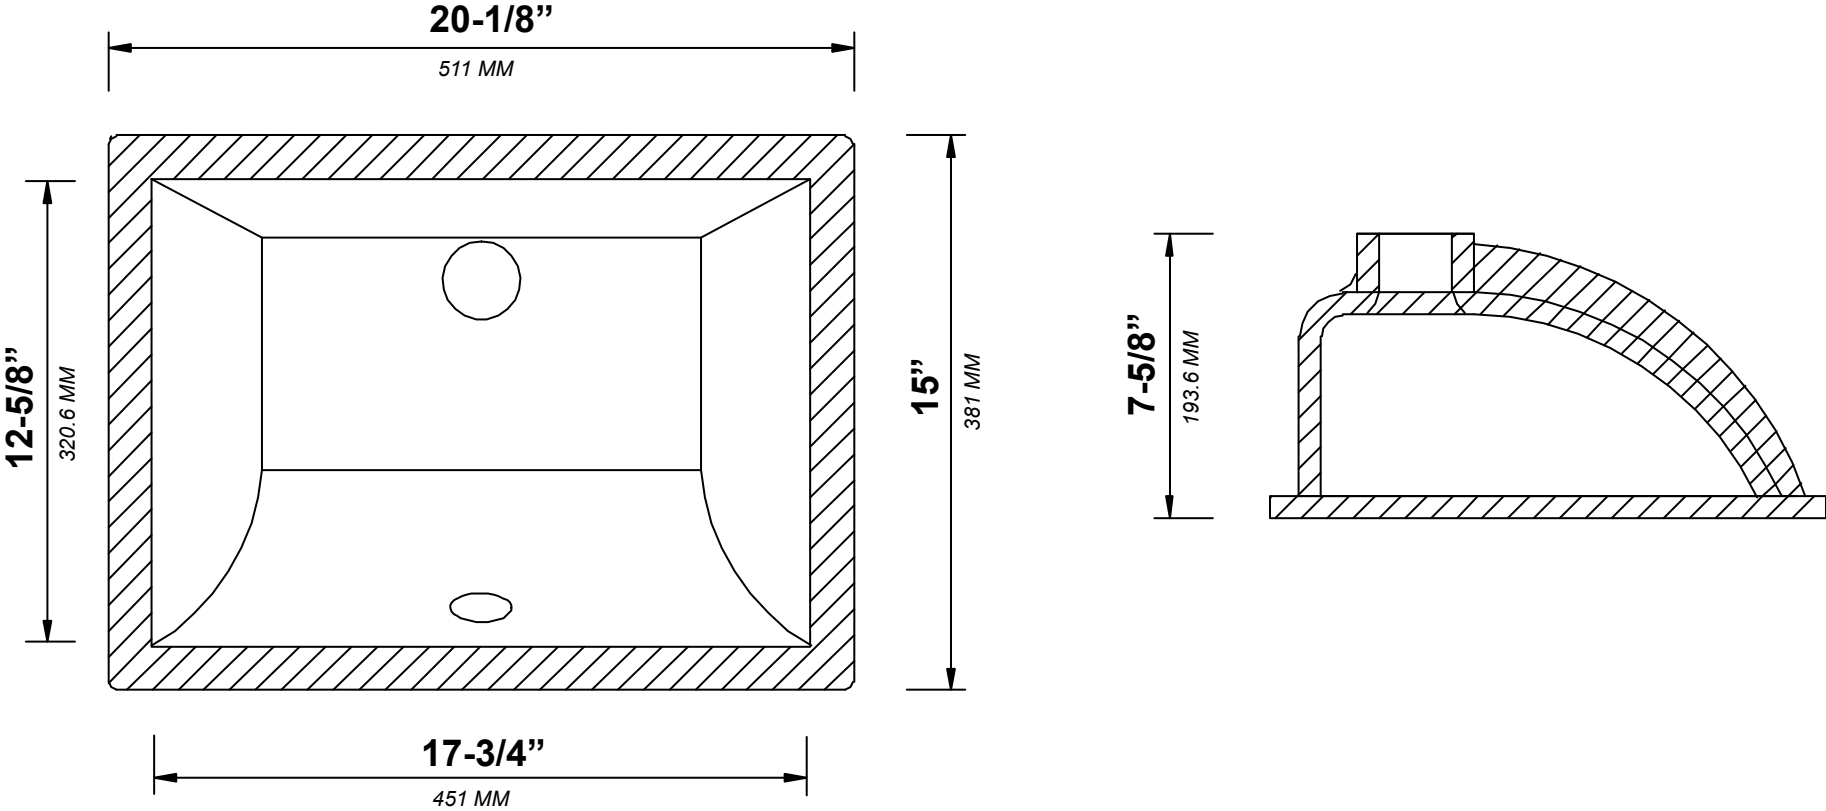

STANDARD RECTANGULAR UNDERMOUNT SINK