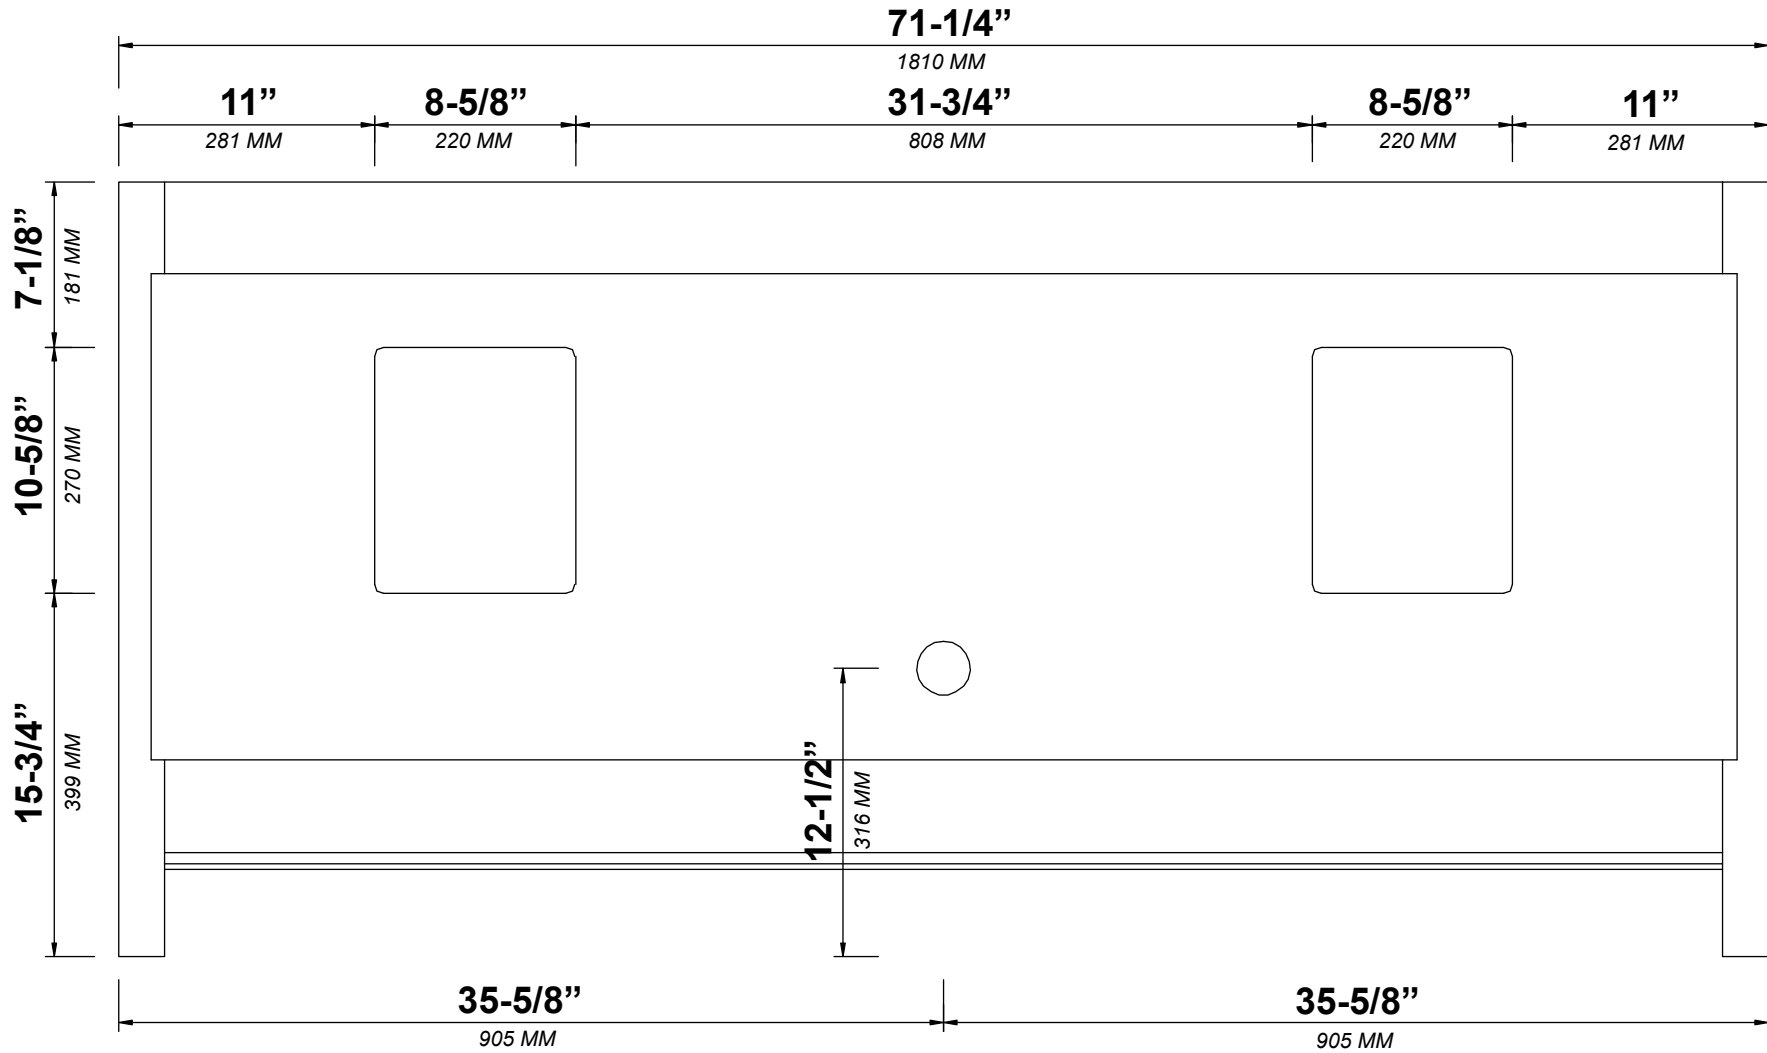

MALIBU 72 IN DOUBLE SINK CABINET

BACK VIEW