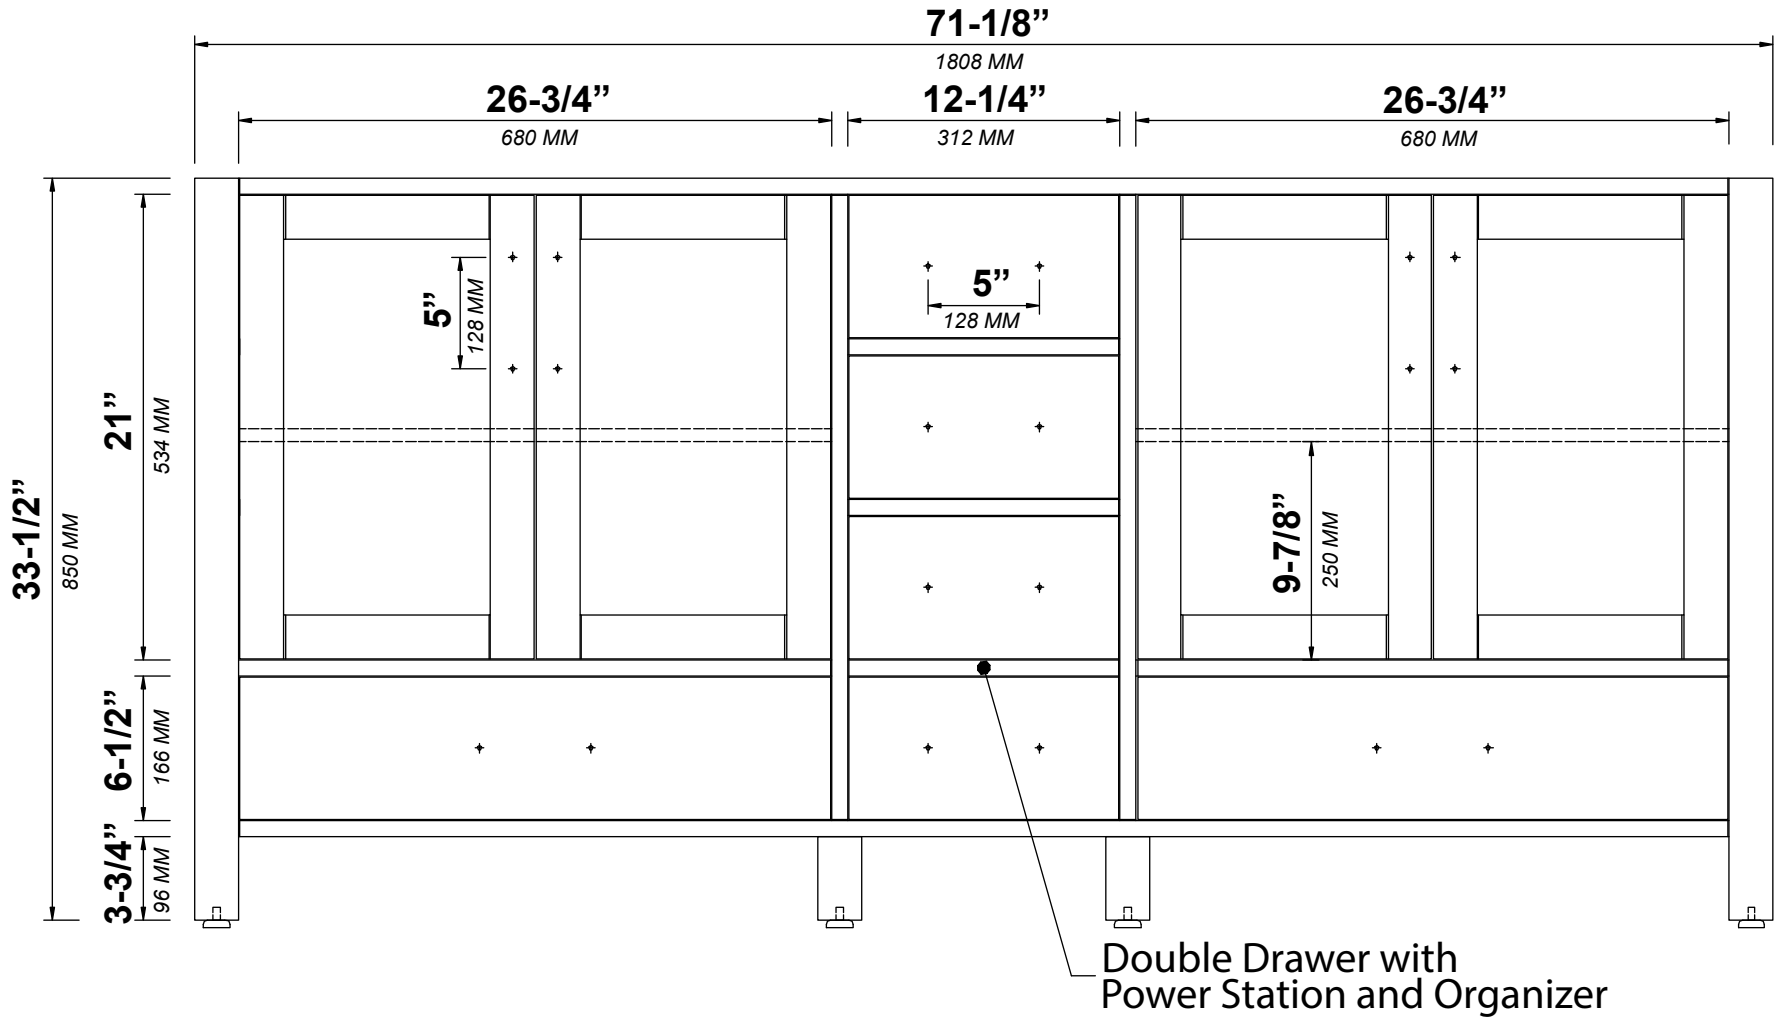

MALIBU 72 IN DOUBLE SINK CABINET

FRONT VIEW