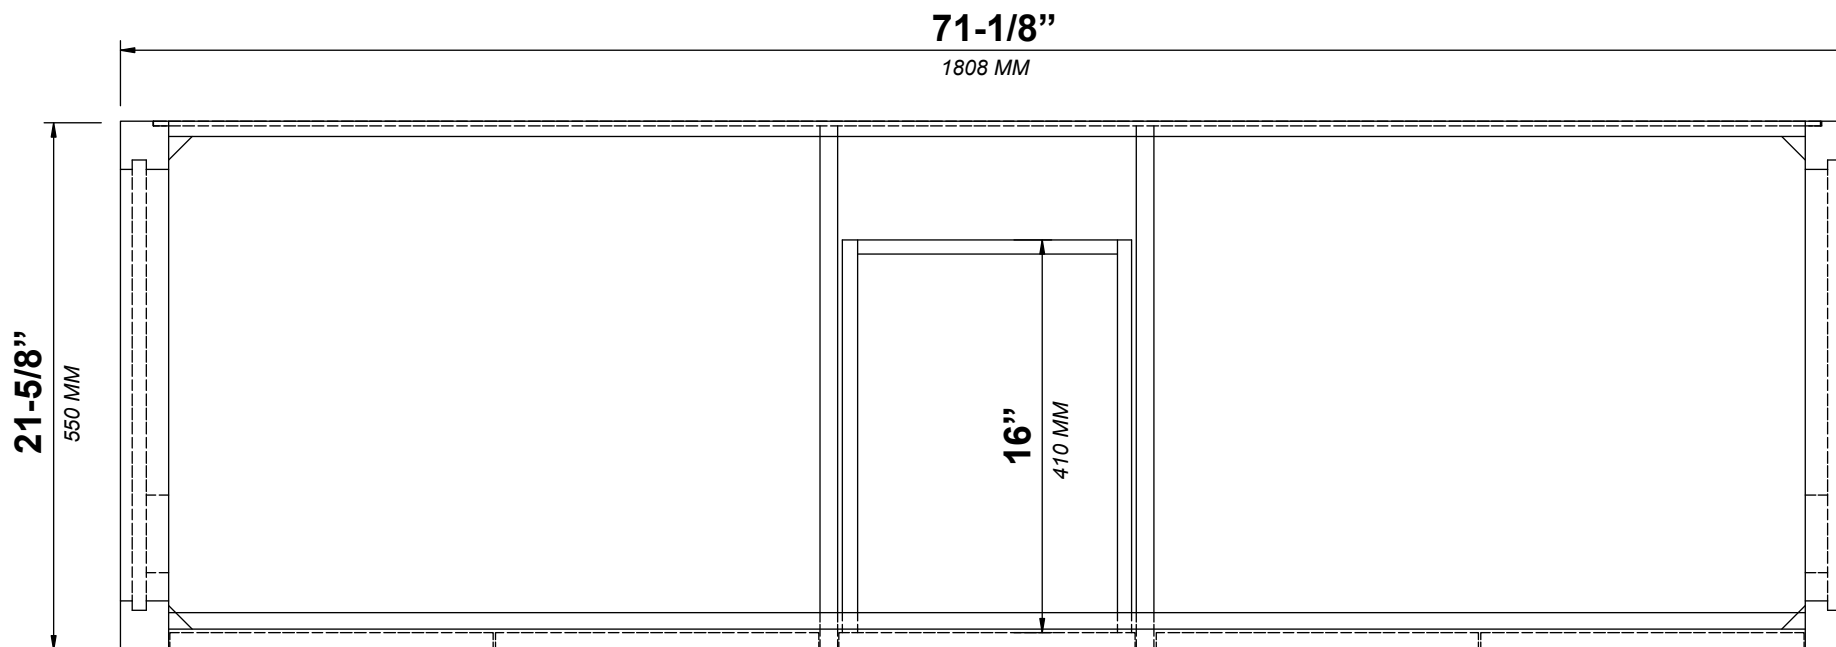

MALIBU 72 IN DOUBLE SINK CABINET

TOP VIEW