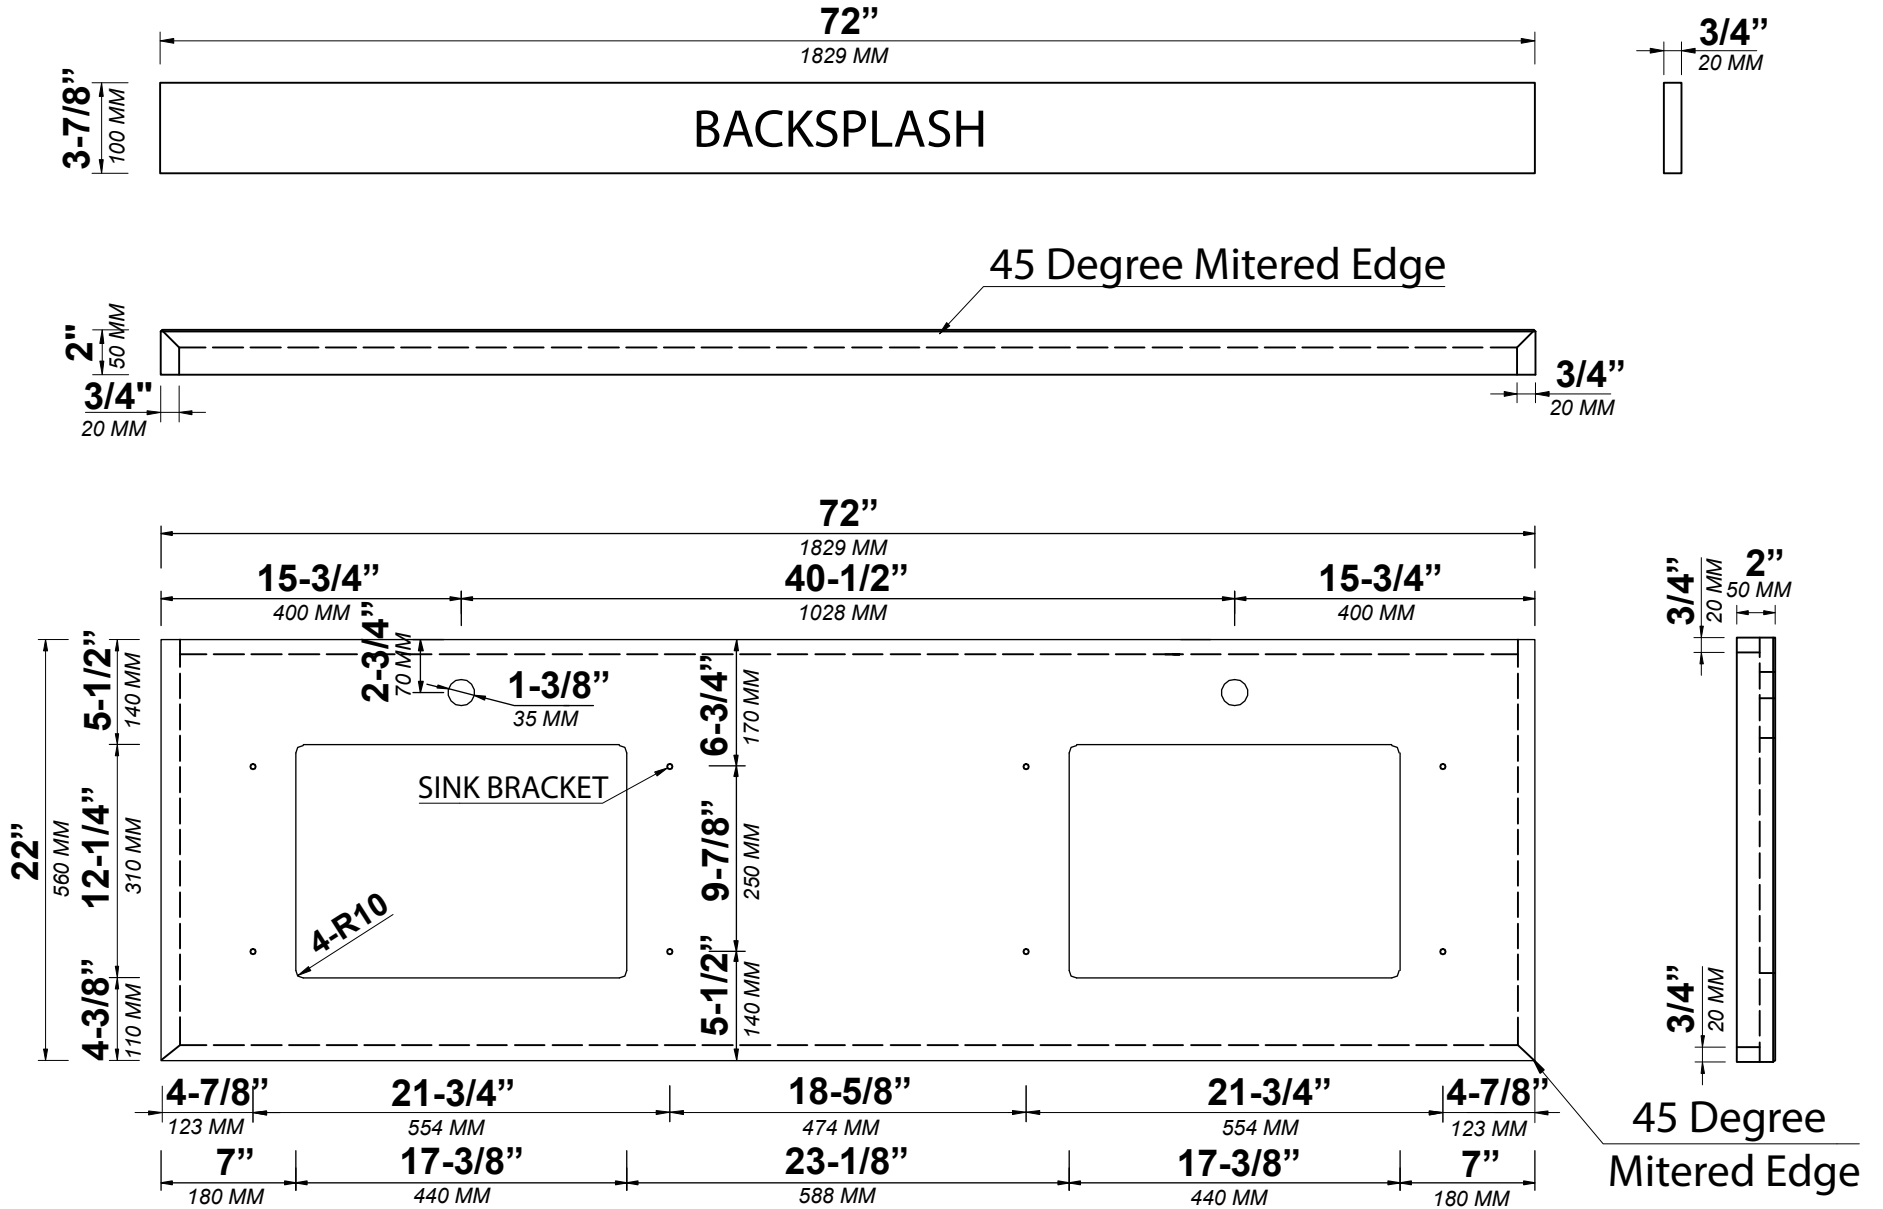

## SIDE VIEW

72 IN DOUBLE SINK 2 IN STRAIGHT MITERED EDGE COUNTERTOP

# 72 IN DOUBLE SINK 2 IN STRAIGHT MITERED EDGE COUNTERTOP

NOTE: The dimensions specified below pertain exclusively to **Straight Mitered Edge** countertops. For information regarding **Double Cove Edge** dimensions, please refer to the Double Cove Edge dimensions section.

# STANDARD RECTANGULAR UNDERMOUNT SINK

72 IN DOUBLE SINK 1.5 IN DOUBLE COVE EDGE COUNTERTOP

# 72 IN DOUBLE SINK 1.5 IN DOUBLE COVE EDGE COUNTERTOP

NOTE: The dimensions specified below pertain exclusively to **Double Cove Edge** countertops. For information regarding **Straight Mitered Edge** dimensions, please refer to the **Straight Mitered Edge** dimensions section.