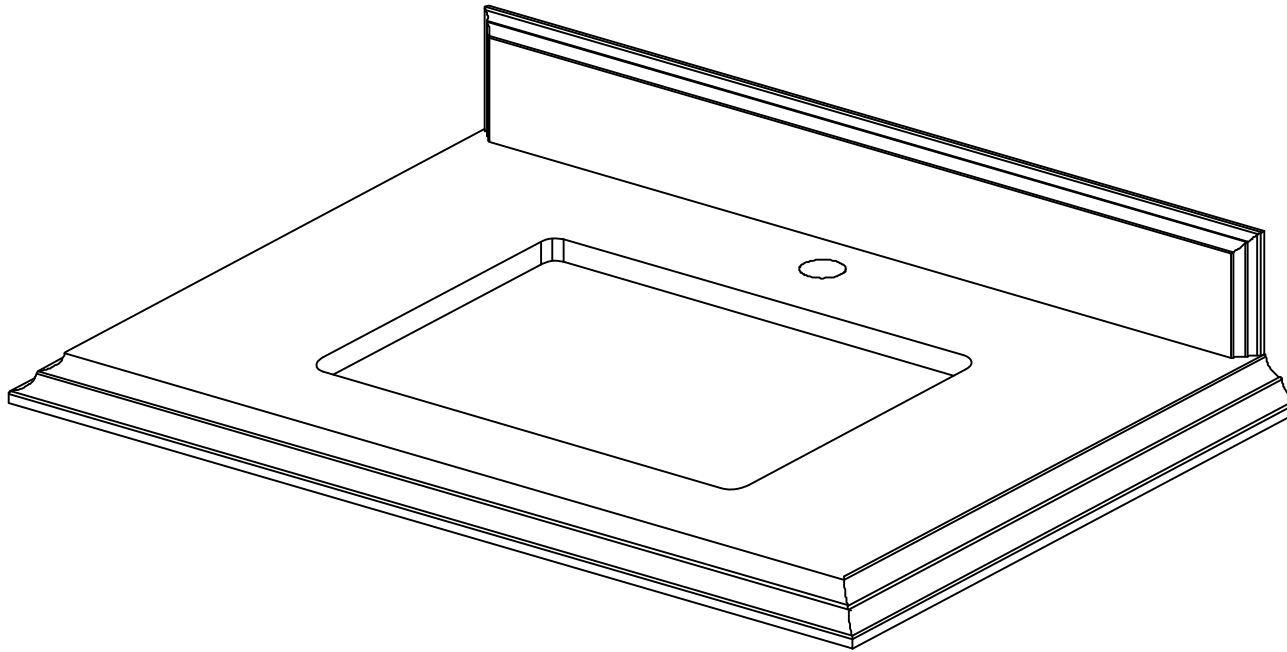

**PARKER 30 IN SINGLE SINK
BATHROOM VANITY**

PARKER 30 IN SINGLE SINK CABINET

FRONT VIEW

PARKER 30 IN SINGLE SINK CABINET

TOP VIEW

PARKER 30 IN SINGLE SINK CABINET

BACK VIEW

PARKER 30 IN SINGLE SINK CABINET

SIDE VIEW

30 IN SINGLE SINK 2 IN STRAIGHT MITERED EDGE COUNTERTOP

30 IN SINGLE SINK 2 IN STRAIGHT MITERED EDGE COUNTERTOP

NOTE: The dimensions specified below pertain exclusively to **Straight Mitered Edge** countertops. For information regarding **Double Cove Edge** dimensions, please refer to the Double Cove Edge dimensions section.

STANDARD RECTANGULAR UNDERMOUNT SINK

30 IN SINGLE SINK 1.5 IN DOUBLE COVE EDGE COUNTERTOP

30 IN SINGLE SINK 1.5 IN DOUBLE COVE EDGE COUNTERTOP

NOTE: The dimensions specified below pertain exclusively to **Double Cove Edge** countertops. For information regarding **Straight Mitered Edge** dimensions, please refer to the Straight Mitered Edge dimensions section.