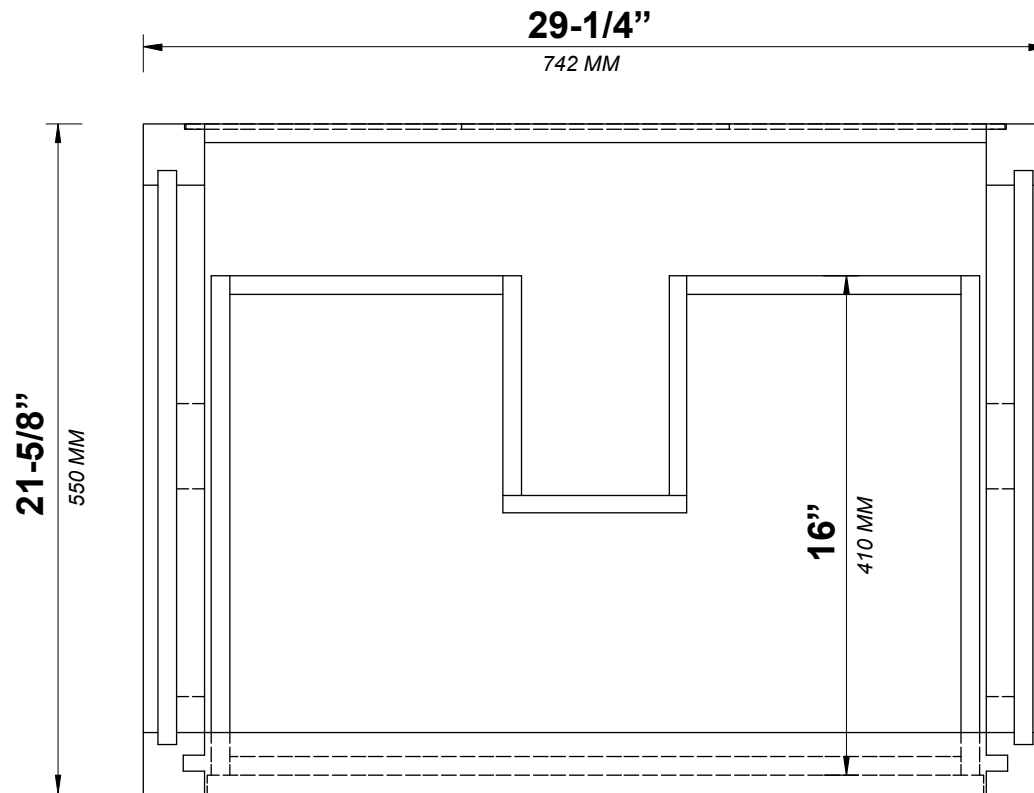

**PARKER 30 IN SINGLE SINK
BATHROOM VANITY**

PARKER 30 IN SINGLE SINK CABINET

FRONT VIEW

PARKER 30 IN SINGLE SINK CABINET

TOP VIEW

PARKER 30 IN SINGLE SINK CABINET

BACK VIEW

PARKER 30 IN SINGLE SINK CABINET

SIDE VIEW

30 IN SINGLE SINK 2 IN STRAIGHT MITERED EDGE COUNTERTOP

30 IN SINGLE SINK 2 IN STRAIGHT MITERED EDGE COUNTERTOP

NOTE: The dimensions specified below pertain exclusively to **Straight Mitered Edge** countertops. For information regarding **Double Cove Edge** dimensions, please refer to the Double Cove Edge dimensions section.

STANDARD RECTANGULAR UNDERMOUNT SINK

30 IN SINGLE SINK 1.5 IN DOUBLE COVE EDGE COUNTERTOP

30 IN SINGLE SINK 1.5 IN DOUBLE COVE EDGE COUNTERTOP

NOTE: The dimensions specified below pertain exclusively to **Double Cove Edge** countertops. For information regarding **Straight Mitered Edge** dimensions, please refer to the Straight Mitered Edge dimensions section.