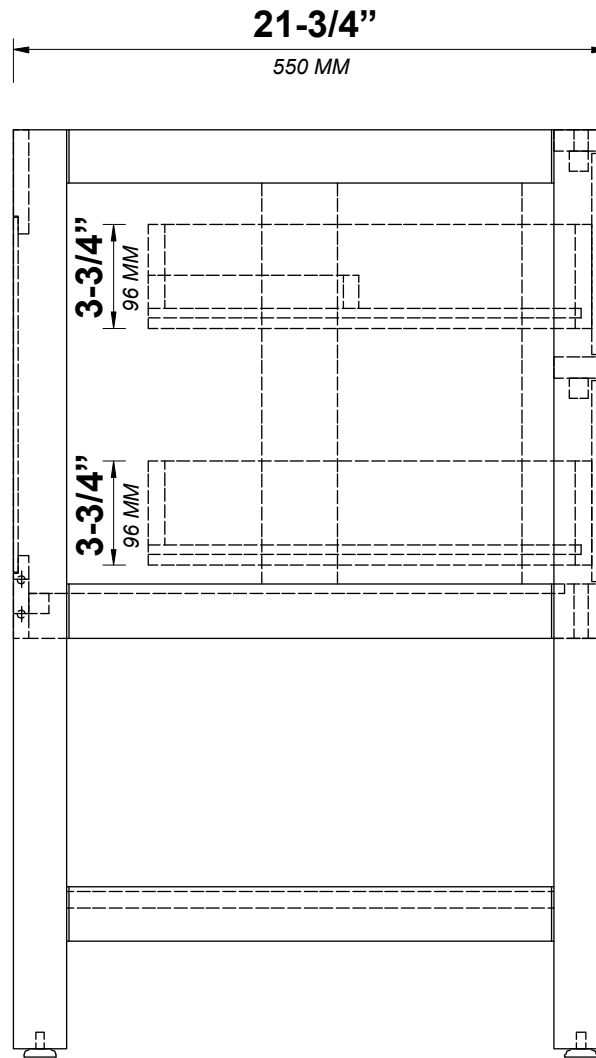

**PARKER 30 IN SINGLE SINK
BATHROOM VANITY**

PARKER 30 IN SINGLE SINK CABINET

FRONT VIEW

PARKER 30 IN SINGLE SINK CABINET

TOP VIEW

PARKER 30 IN SINGLE SINK CABINET

BACK VIEW

PARKER 30 IN SINGLE SINK CABINET

SIDE VIEW

30 IN SINGLE SINK 2 IN STRAIGHT MITERED EDGE COUNTERTOP

30 IN SINGLE SINK 2 IN STRAIGHT MITERED EDGE COUNTERTOP

NOTE: The dimensions specified below pertain exclusively to **Straight Mitered Edge** countertops. For information regarding **Double Cove Edge** dimensions, please refer to the Double Cove Edge dimensions section.

STANDARD RECTANGULAR UNDERMOUNT SINK

30 IN SINGLE SINK 1.5 IN DOUBLE COVE EDGE COUNTERTOP

30 IN SINGLE SINK 1.5 IN DOUBLE COVE EDGE COUNTERTOP

NOTE: The dimensions specified below pertain exclusively to **Double Cove Edge** countertops. For information regarding **Straight Mitered Edge** dimensions, please refer to the Straight Mitered Edge dimensions section.