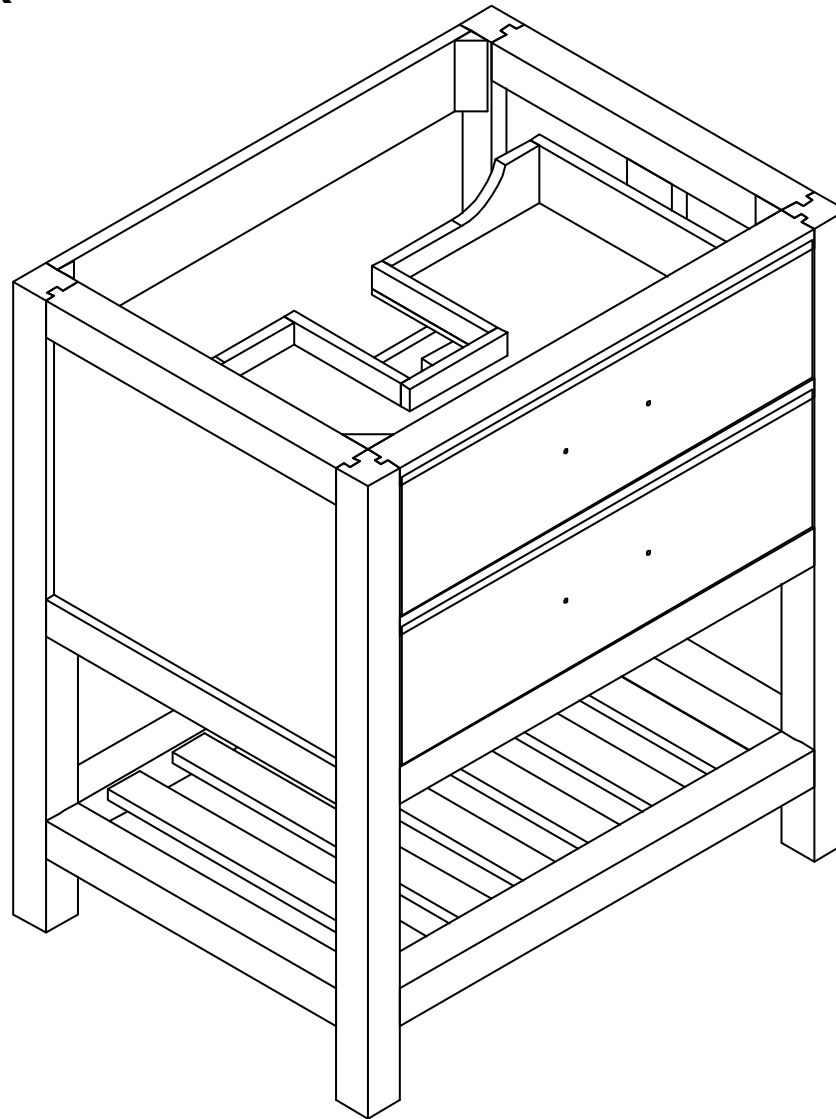

**PARKER 30 IN SINGLE SINK
BATHROOM VANITY**

PARKER 30 IN SINGLE SINK CABINET

FRONT VIEW

PARKER 30 IN SINGLE SINK CABINET

TOP VIEW

PARKER 30 IN SINGLE SINK CABINET

BACK VIEW

PARKER 30 IN SINGLE SINK CABINET

SIDE VIEW

30 IN SINGLE SINK 2 IN STRAIGHT MITERED EDGE COUNTERTOP

30 IN SINGLE SINK 2 IN STRAIGHT MITERED EDGE COUNTERTOP

NOTE: The dimensions specified below pertain exclusively to **Straight Mitered Edge** countertops. For information regarding **Double Cove Edge** dimensions, please refer to the Double Cove Edge dimensions section.

STANDARD RECTANGULAR UNDERMOUNT SINK

30 IN SINGLE SINK 1.5 IN DOUBLE COVE EDGE COUNTERTOP

30 IN SINGLE SINK 1.5 IN DOUBLE COVE EDGE COUNTERTOP

NOTE: The dimensions specified below pertain exclusively to **Double Cove Edge** countertops. For information regarding **Straight Mitered Edge** dimensions, please refer to the Straight Mitered Edge dimensions section.