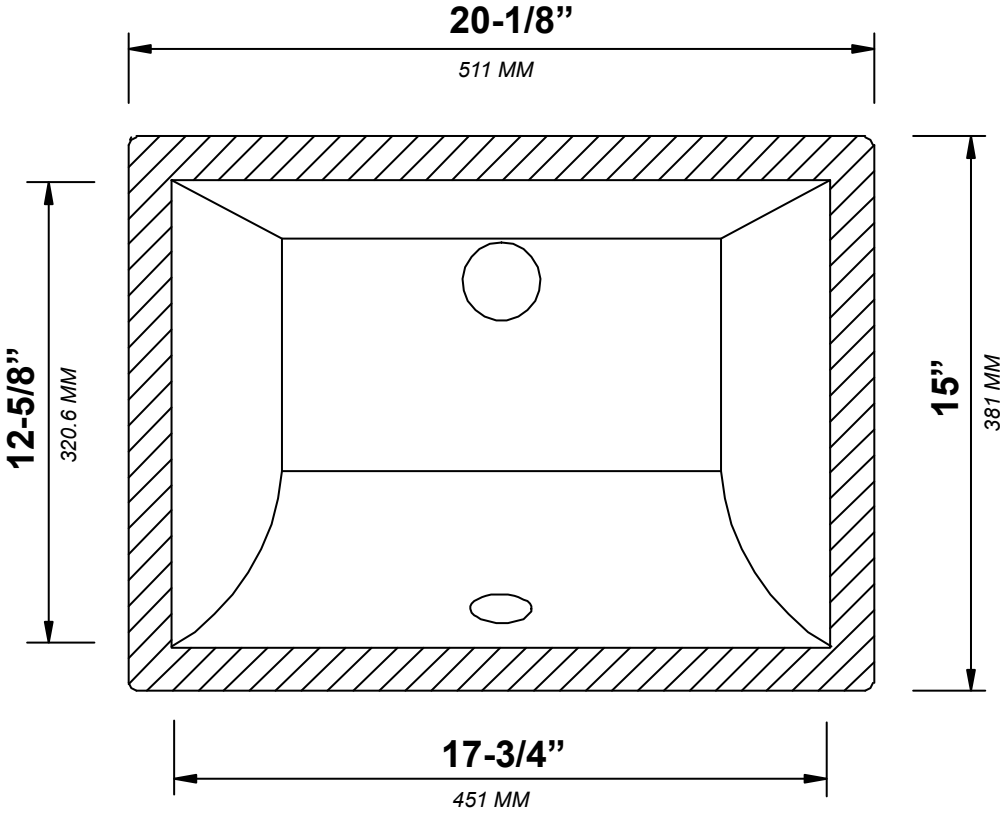

SIDE VIEW

30 IN SINGLE SINK 2 IN STRAIGHT MITERED EDGE COUNTERTOP

30 IN SINGLE SINK 2 IN STRAIGHT MITERED EDGE COUNTERTOP

NOTE: The dimensions specified below pertain exclusively to **Straight Mitered Edge** countertops. For information regarding **Double Cove Edge** dimensions, please refer to the Double Cove Edge dimensions section.

STANDARD RECTANGULAR UNDERMOUNT SINK

30 IN SINGLE SINK 1.5 IN DOUBLE COVE EDGE COUNTERTOP

30 IN SINGLE SINK 1.5 IN DOUBLE COVE EDGE COUNTERTOP

NOTE: The dimensions specified below pertain exclusively to **Double Cove Edge** countertops. For information regarding **Straight Mitered Edge** dimensions, please refer to the Straight Mitered Edge dimensions section.