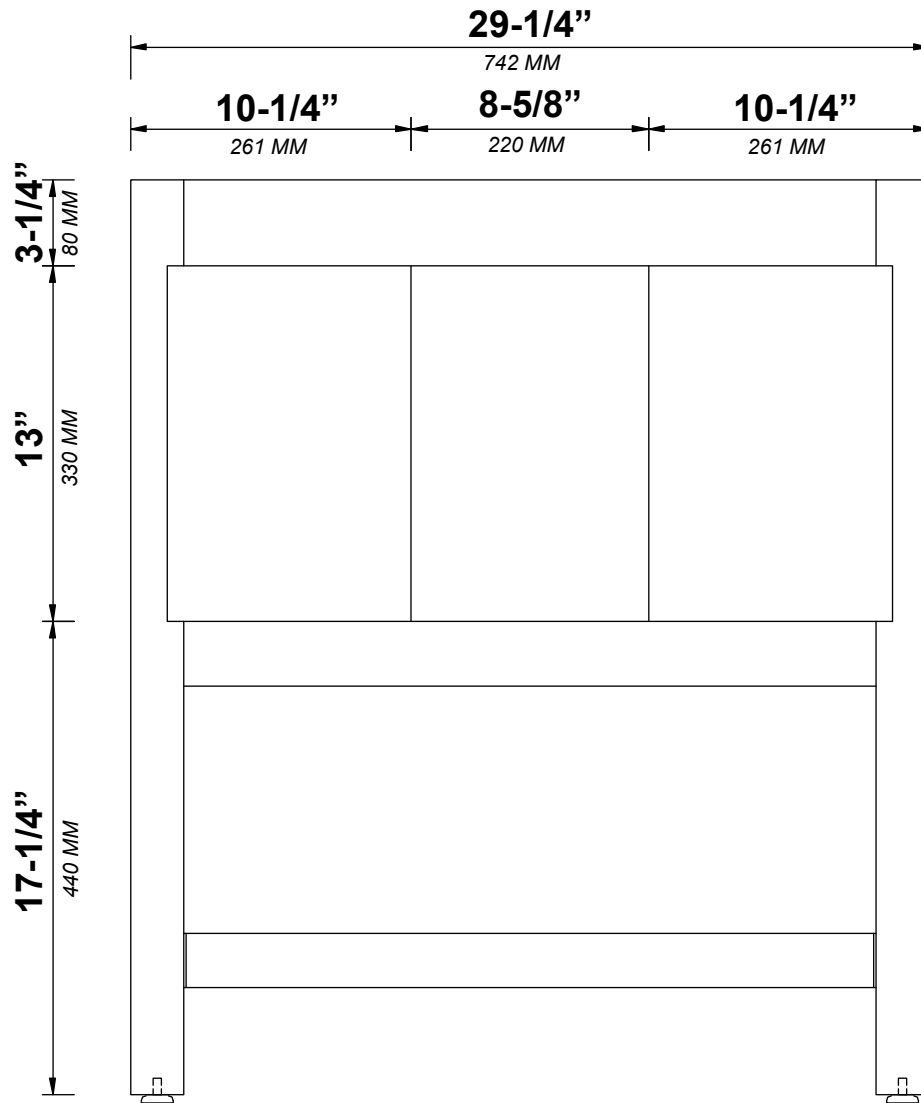

**PARKER 30 IN SINGLE SINK
BATHROOM VANITY**

PARKER 30 IN SINGLE SINK CABINET

FRONT VIEW

PARKER 30 IN SINGLE SINK CABINET

TOP VIEW

PARKER 30 IN SINGLE SINK CABINET

BACK VIEW

PARKER 30 IN SINGLE SINK CABINET

SIDE VIEW

30 IN SINGLE SINK 2 IN STRAIGHT MITERED EDGE COUNTERTOP

30 IN SINGLE SINK 2 IN STRAIGHT MITERED EDGE COUNTERTOP

NOTE: The dimensions specified below pertain exclusively to **Straight Mitered Edge** countertops. For information regarding **Double Cove Edge** dimensions, please refer to the Double Cove Edge dimensions section.

STANDARD RECTANGULAR UNDERMOUNT SINK

30 IN SINGLE SINK 1.5 IN DOUBLE COVE EDGE COUNTERTOP

30 IN SINGLE SINK 1.5 IN DOUBLE COVE EDGE COUNTERTOP

NOTE: The dimensions specified below pertain exclusively to **Double Cove Edge** countertops. For information regarding **Straight Mitered Edge** dimensions, please refer to the Straight Mitered Edge dimensions section.