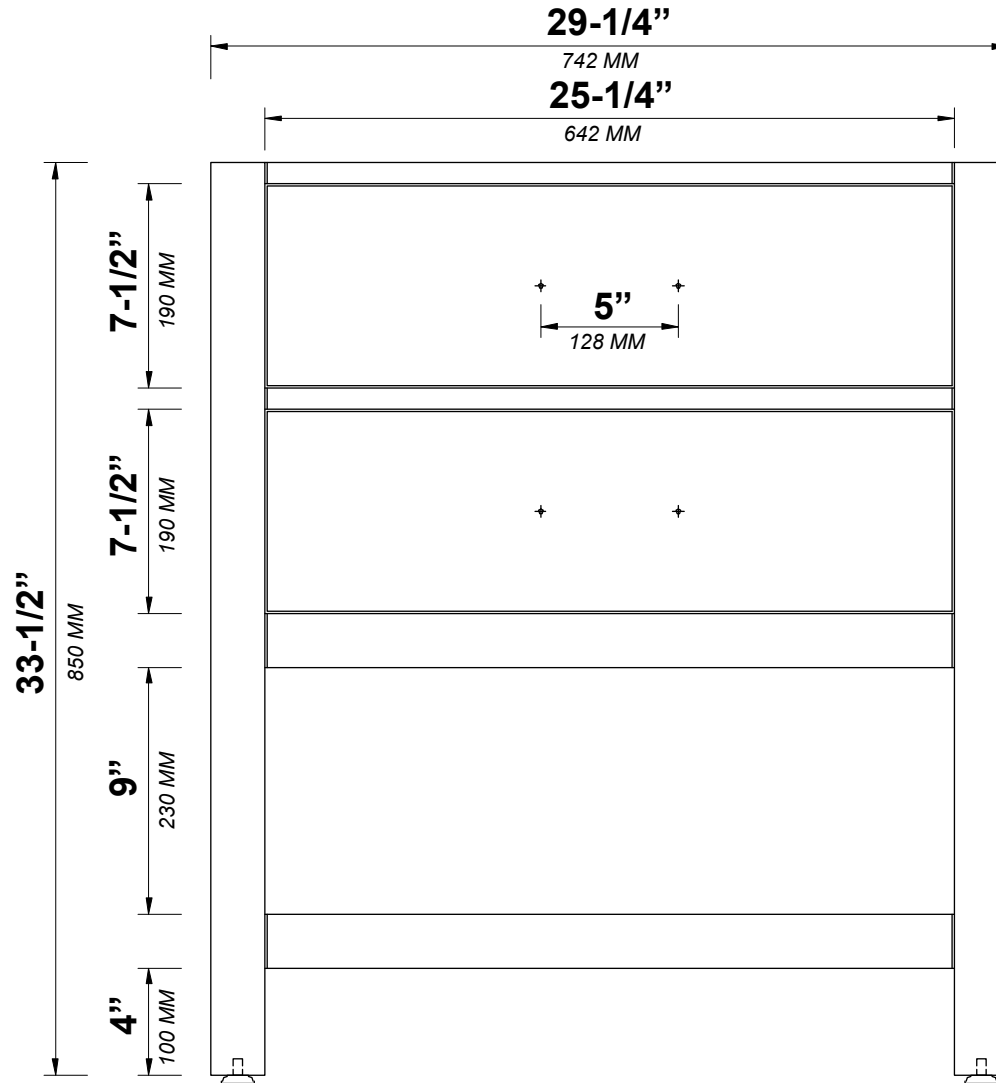

**PARKER 30 IN SINGLE SINK
BATHROOM VANITY**

PARKER 30 IN SINGLE SINK CABINET

FRONT VIEW

PARKER 30 IN SINGLE SINK CABINET

TOP VIEW

PARKER 30 IN SINGLE SINK CABINET

BACK VIEW

PARKER 30 IN SINGLE SINK CABINET

SIDE VIEW

30 IN SINGLE SINK 2 IN STRAIGHT MITERED EDGE COUNTERTOP

30 IN SINGLE SINK 2 IN STRAIGHT MITERED EDGE COUNTERTOP

NOTE: The dimensions specified below pertain exclusively to **Straight Mitered Edge** countertops. For information regarding **Double Cove Edge** dimensions, please refer to the Double Cove Edge dimensions section.

STANDARD RECTANGULAR UNDERMOUNT SINK

30 IN SINGLE SINK 1.5 IN DOUBLE COVE EDGE COUNTERTOP

30 IN SINGLE SINK 1.5 IN DOUBLE COVE EDGE COUNTERTOP

NOTE: The dimensions specified below pertain exclusively to **Double Cove Edge** countertops. For information regarding **Straight Mitered Edge** dimensions, please refer to the Straight Mitered Edge dimensions section.