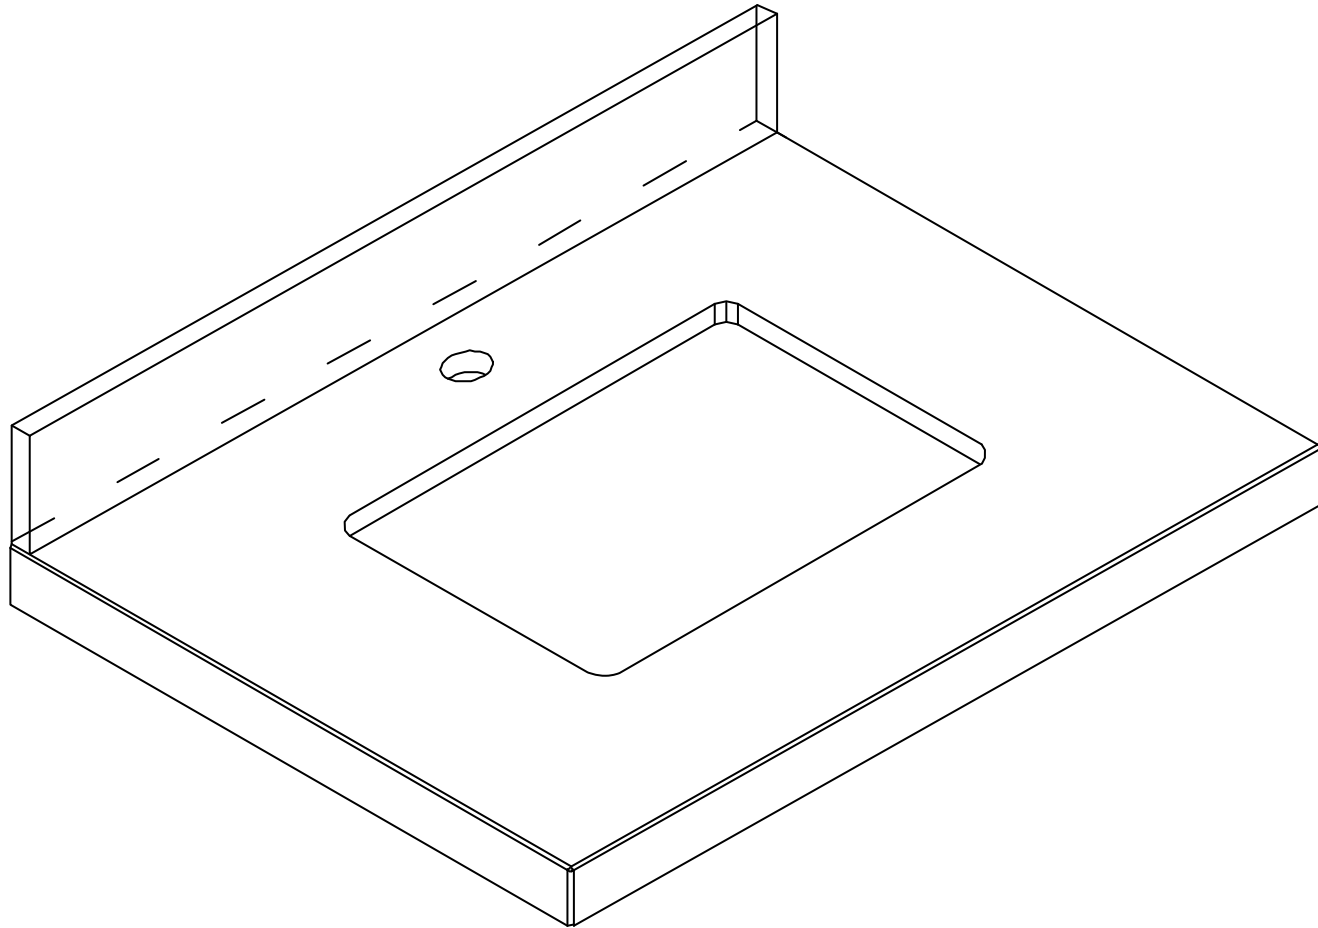

**PARKER 30 IN SINGLE SINK
BATHROOM VANITY**

PARKER 30 IN SINGLE SINK CABINET

FRONT VIEW

PARKER 30 IN SINGLE SINK CABINET

TOP VIEW

PARKER 30 IN SINGLE SINK CABINET

BACK VIEW

PARKER 30 IN SINGLE SINK CABINET

SIDE VIEW

30 IN SINGLE SINK 2 IN STRAIGHT MITERED EDGE COUNTERTOP

30 IN SINGLE SINK 2 IN STRAIGHT MITERED EDGE COUNTERTOP

NOTE: The dimensions specified below pertain exclusively to **Straight Mitered Edge** countertops. For information regarding **Double Cove Edge** dimensions, please refer to the Double Cove Edge dimensions section.

STANDARD RECTANGULAR UNDERMOUNT SINK

30 IN SINGLE SINK 1.5 IN DOUBLE COVE EDGE COUNTERTOP

30 IN SINGLE SINK 1.5 IN DOUBLE COVE EDGE COUNTERTOP

NOTE: The dimensions specified below pertain exclusively to **Double Cove Edge** countertops. For information regarding **Straight Mitered Edge** dimensions, please refer to the Straight Mitered Edge dimensions section.