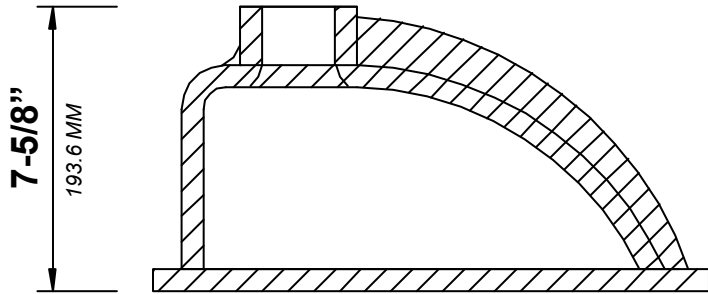

SIDE VIEW

42 IN SINGLE SINK 2 IN STRAIGHT MITERED EDGE COUNTERTOP

42 IN SINGLE SINK 2 IN STRAIGHT MITERED EDGE COUNTERTOP

NOTE: The dimensions specified below pertain exclusively to **Straight Mitered Edge** countertops. For information regarding **Double Cove Edge** dimensions, please refer to the **Double Cove Edge** dimensions section.

STANDARD RECTANGULAR UNDERMOUNT SINK

42 IN SINGLE SINK 1.5 IN DOUBLE COVE EDGE COUNTERTOP

42 IN SINGLE SINK 1.5 IN DOUBLE COVE EDGE COUNTERTOP

NOTE: The dimensions specified below pertain exclusively to **Double Cove Edge** countertops. For information regarding **Straight Mitered Edge** dimensions, please refer to the Straight Mitered Edge dimensions section.