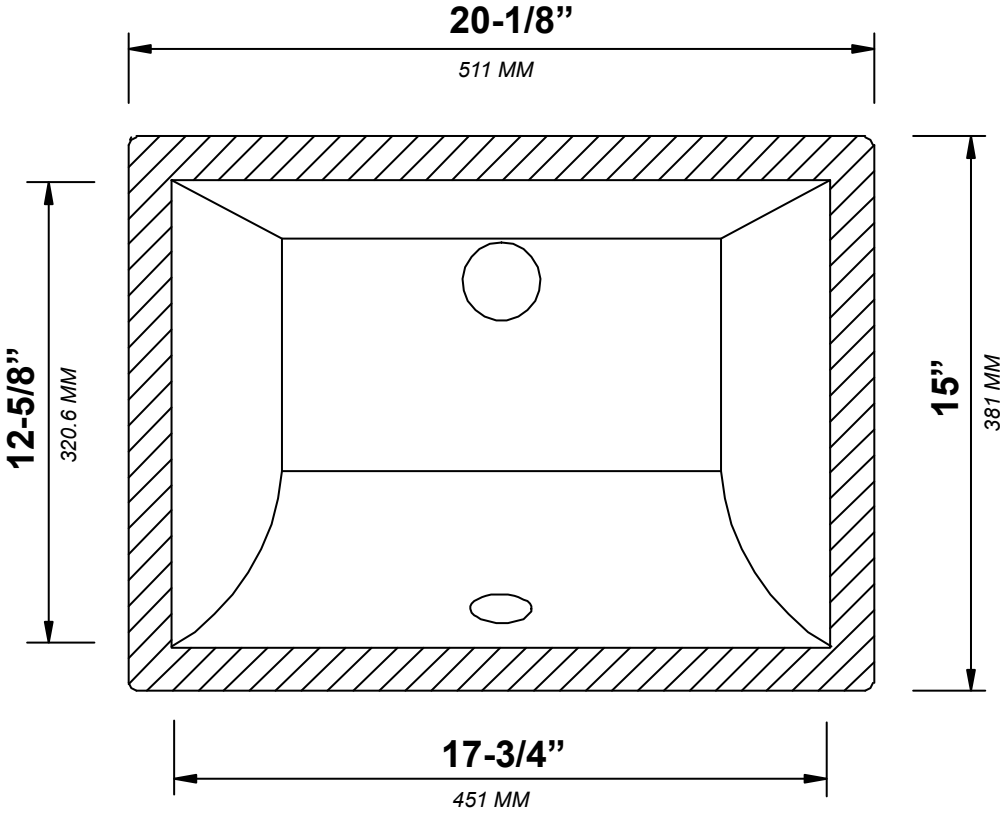

SIDE VIEW

42 IN SINGLE SINK 2 IN STRAIGHT MITERED EDGE COUNTERTOP

42 IN SINGLE SINK 2 IN STRAIGHT MITERED EDGE COUNTERTOP

NOTE: The dimensions specified below pertain exclusively to **Straight Mitered Edge** countertops. For information regarding **Double Cove Edge** dimensions, please refer to the **Double Cove Edge** dimensions section.

STANDARD RECTANGULAR UNDERMOUNT SINK

42 IN SINGLE SINK 1.5 IN DOUBLE COVE EDGE COUNTERTOP

42 IN SINGLE SINK 1.5 IN DOUBLE COVE EDGE COUNTERTOP

NOTE: The dimensions specified below pertain exclusively to **Double Cove Edge** countertops. For information regarding **Straight Mitered Edge** dimensions, please refer to the Straight Mitered Edge dimensions section.