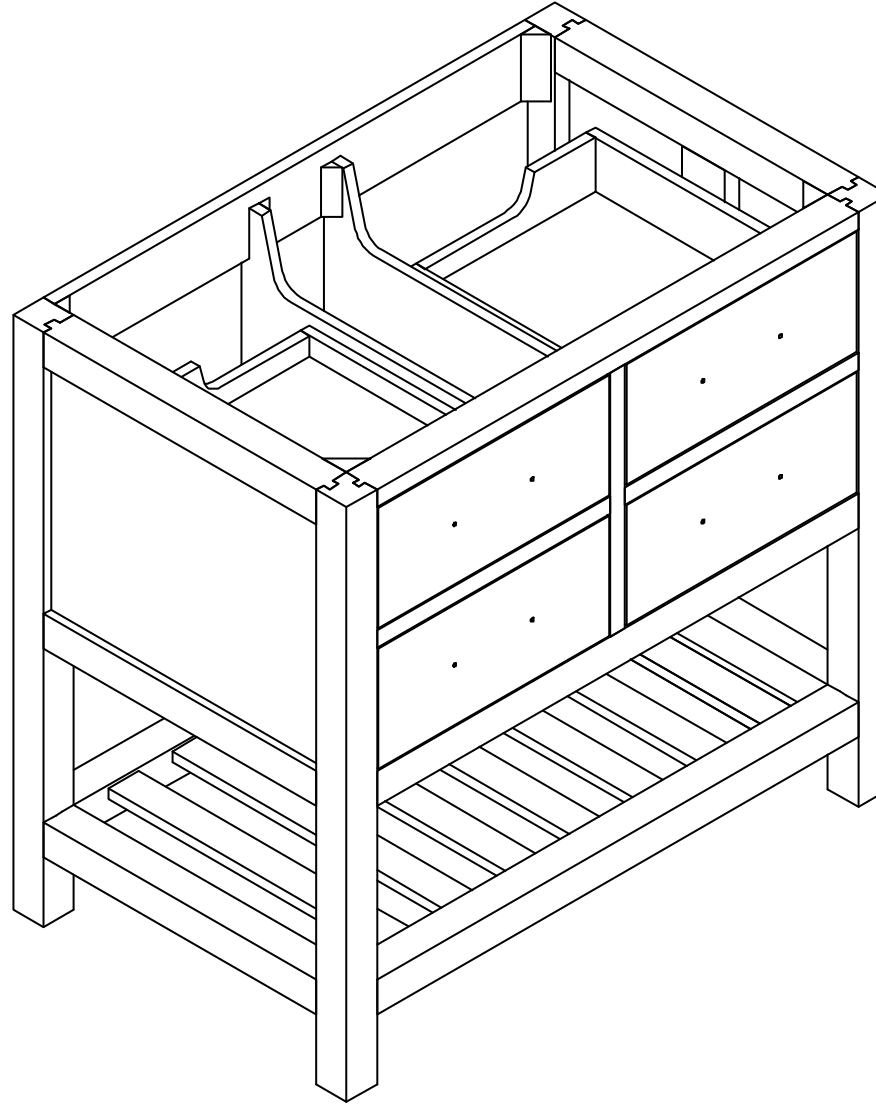

PARKER 42 IN SINGLE SINK BATHROOM VANITY

PARKER 42 IN SINGLE SINK CABINET

FRONT VIEW

PARKER 42 IN SINGLE SINK CABINET

TOP VIEW

PARKER 42 IN SINGLE SINK CABINET

BACK VIEW

PARKER 42 IN SINGLE SINK CABINET

SIDE VIEW

42 IN SINGLE SINK 2 IN STRAIGHT MITERED EDGE COUNTERTOP

42 IN SINGLE SINK 2 IN STRAIGHT MITERED EDGE COUNTERTOP

NOTE: The dimensions specified below pertain exclusively to **Straight Mitered Edge** countertops. For information regarding **Double Cove Edge** dimensions, please refer to the **Double Cove Edge** dimensions section.

STANDARD RECTANGULAR UNDERMOUNT SINK

42 IN SINGLE SINK 1.5 IN DOUBLE COVE EDGE COUNTERTOP

42 IN SINGLE SINK 1.5 IN DOUBLE COVE EDGE COUNTERTOP

NOTE: The dimensions specified below pertain exclusively to **Double Cove Edge** countertops. For information regarding **Straight Mitered Edge** dimensions, please refer to the Straight Mitered Edge dimensions section.