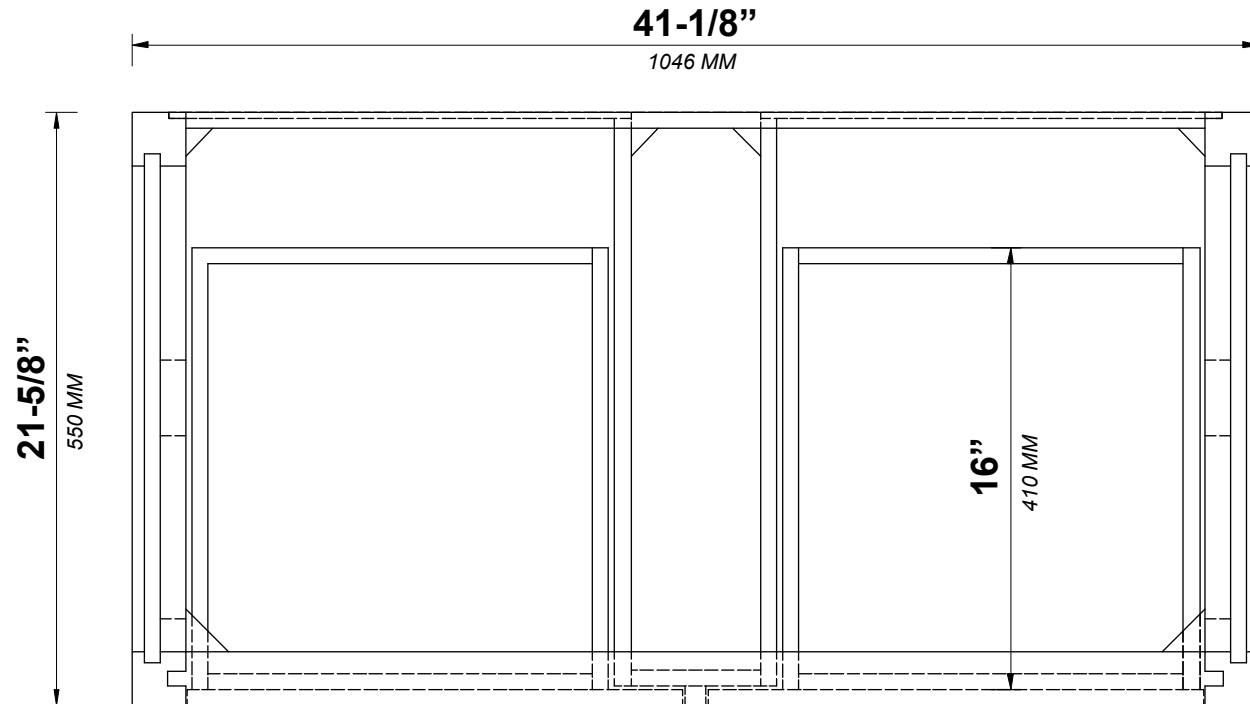

PARKER 42 IN SINGLE SINK BATHROOM VANITY

PARKER 42 IN SINGLE SINK CABINET

FRONT VIEW

PARKER 42 IN SINGLE SINK CABINET

TOP VIEW

PARKER 42 IN SINGLE SINK CABINET

BACK VIEW

PARKER 42 IN SINGLE SINK CABINET

SIDE VIEW

42 IN SINGLE SINK 2 IN STRAIGHT MITERED EDGE COUNTERTOP

42 IN SINGLE SINK 2 IN STRAIGHT MITERED EDGE COUNTERTOP

NOTE: The dimensions specified below pertain exclusively to **Straight Mitered Edge** countertops. For information regarding **Double Cove Edge** dimensions, please refer to the **Double Cove Edge** dimensions section.

STANDARD RECTANGULAR UNDERMOUNT SINK

42 IN SINGLE SINK 1.5 IN DOUBLE COVE EDGE COUNTERTOP

42 IN SINGLE SINK 1.5 IN DOUBLE COVE EDGE COUNTERTOP

NOTE: The dimensions specified below pertain exclusively to **Double Cove Edge** countertops. For information regarding **Straight Mitered Edge** dimensions, please refer to the Straight Mitered Edge dimensions section.