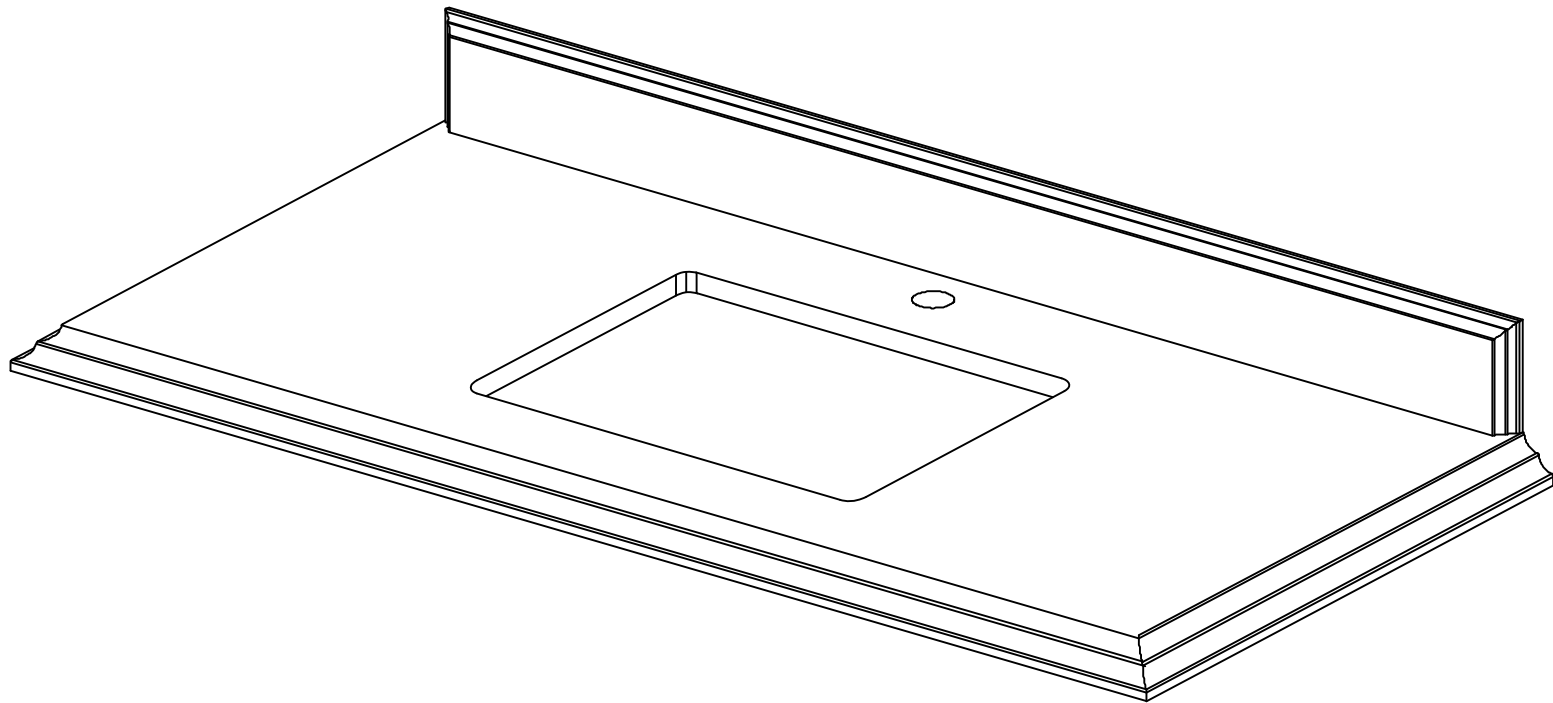

SIDE VIEW

42 IN SINGLE SINK 2 IN STRAIGHT MITERED EDGE COUNTERTOP

42 IN SINGLE SINK 2 IN STRAIGHT MITERED EDGE COUNTERTOP

NOTE: The dimensions specified below pertain exclusively to **Straight Mitered Edge** countertops. For information regarding **Double Cove Edge** dimensions, please refer to the **Double Cove Edge** dimensions section.

STANDARD RECTANGULAR UNDERMOUNT SINK

42 IN SINGLE SINK 1.5 IN DOUBLE COVE EDGE COUNTERTOP

42 IN SINGLE SINK 1.5 IN DOUBLE COVE EDGE COUNTERTOP

NOTE: The dimensions specified below pertain exclusively to **Double Cove Edge** countertops. For information regarding **Straight Mitered Edge** dimensions, please refer to the Straight Mitered Edge dimensions section.