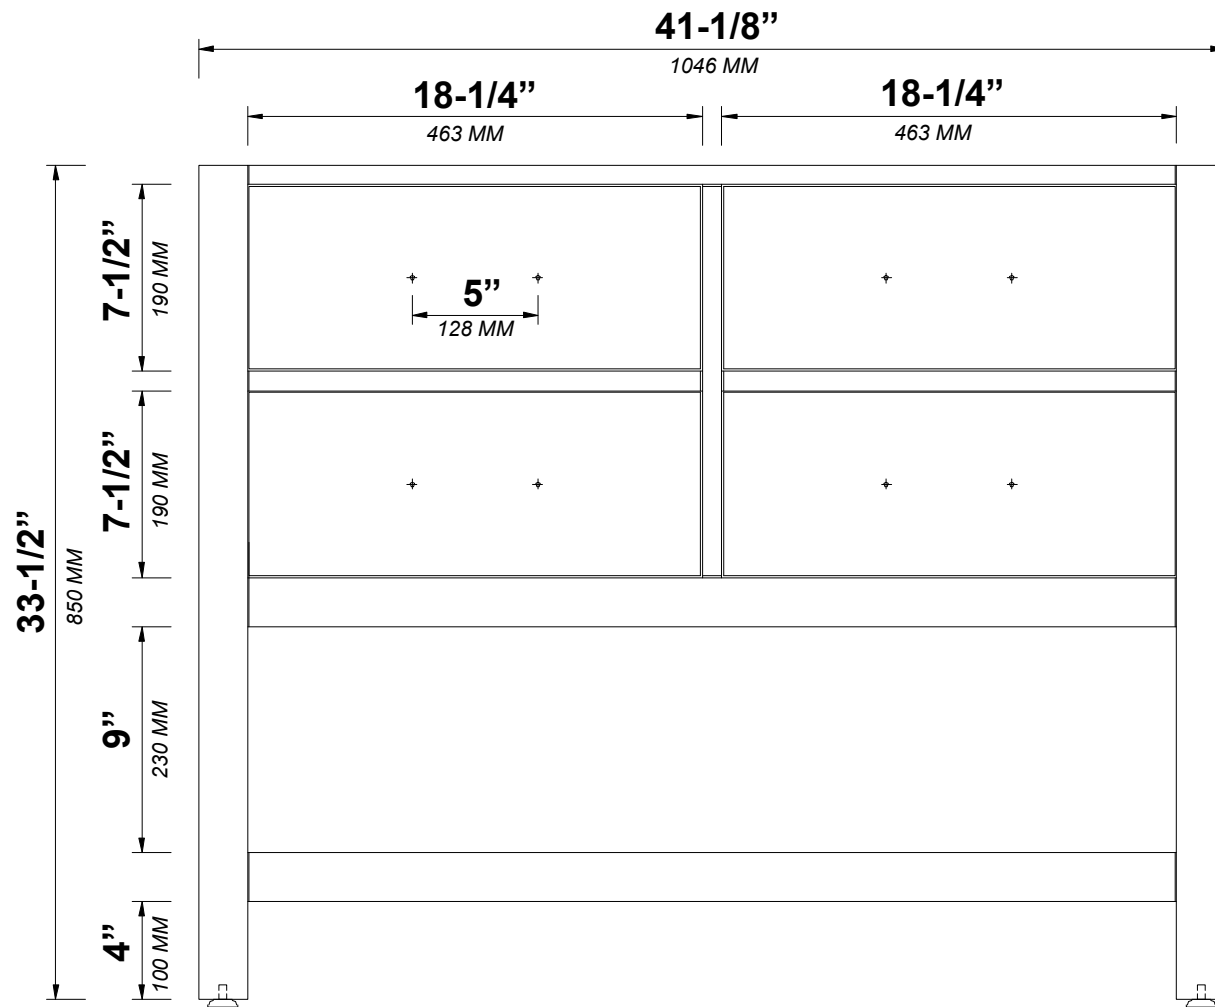

PARKER 42 IN SINGLE SINK BATHROOM VANITY

PARKER 42 IN SINGLE SINK CABINET

FRONT VIEW

PARKER 42 IN SINGLE SINK CABINET

TOP VIEW

PARKER 42 IN SINGLE SINK CABINET

BACK VIEW

PARKER 42 IN SINGLE SINK CABINET

SIDE VIEW

42 IN SINGLE SINK 2 IN STRAIGHT MITERED EDGE COUNTERTOP

42 IN SINGLE SINK 2 IN STRAIGHT MITERED EDGE COUNTERTOP

NOTE: The dimensions specified below pertain exclusively to **Straight Mitered Edge** countertops. For information regarding **Double Cove Edge** dimensions, please refer to the **Double Cove Edge** dimensions section.

STANDARD RECTANGULAR UNDERMOUNT SINK

42 IN SINGLE SINK 1.5 IN DOUBLE COVE EDGE COUNTERTOP

42 IN SINGLE SINK 1.5 IN DOUBLE COVE EDGE COUNTERTOP

NOTE: The dimensions specified below pertain exclusively to **Double Cove Edge** countertops. For information regarding **Straight Mitered Edge** dimensions, please refer to the Straight Mitered Edge dimensions section.