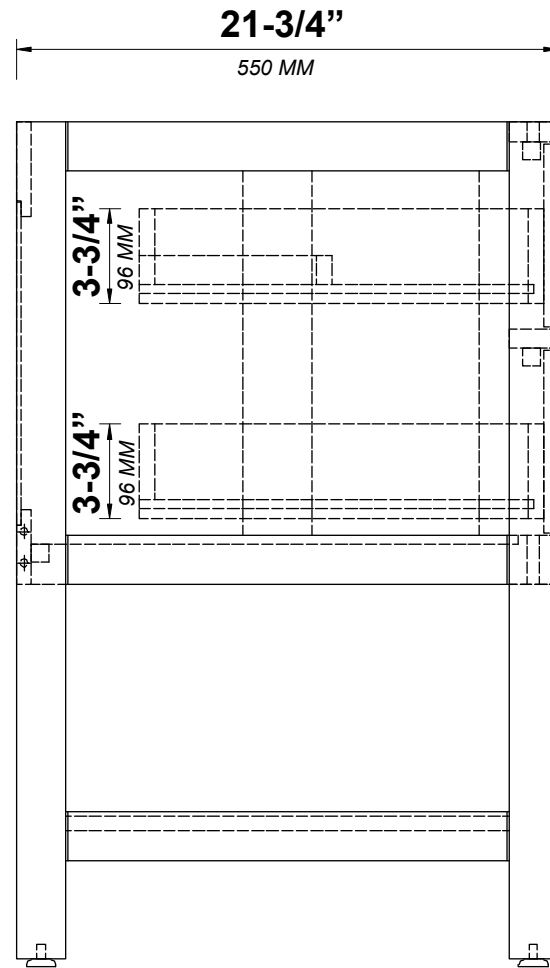

PARKER 42 IN SINGLE SINK BATHROOM VANITY

PARKER 42 IN SINGLE SINK CABINET

FRONT VIEW

PARKER 42 IN SINGLE SINK CABINET

TOP VIEW

PARKER 42 IN SINGLE SINK CABINET

BACK VIEW

PARKER 42 IN SINGLE SINK CABINET

SIDE VIEW

42 IN SINGLE SINK 2 IN STRAIGHT MITERED EDGE COUNTERTOP

42 IN SINGLE SINK 2 IN STRAIGHT MITERED EDGE COUNTERTOP

NOTE: The dimensions specified below pertain exclusively to **Straight Mitered Edge** countertops. For information regarding **Double Cove Edge** dimensions, please refer to the **Double Cove Edge** dimensions section.

STANDARD RECTANGULAR UNDERMOUNT SINK

42 IN SINGLE SINK 1.5 IN DOUBLE COVE EDGE COUNTERTOP

42 IN SINGLE SINK 1.5 IN DOUBLE COVE EDGE COUNTERTOP

NOTE: The dimensions specified below pertain exclusively to **Double Cove Edge** countertops. For information regarding **Straight Mitered Edge** dimensions, please refer to the Straight Mitered Edge dimensions section.