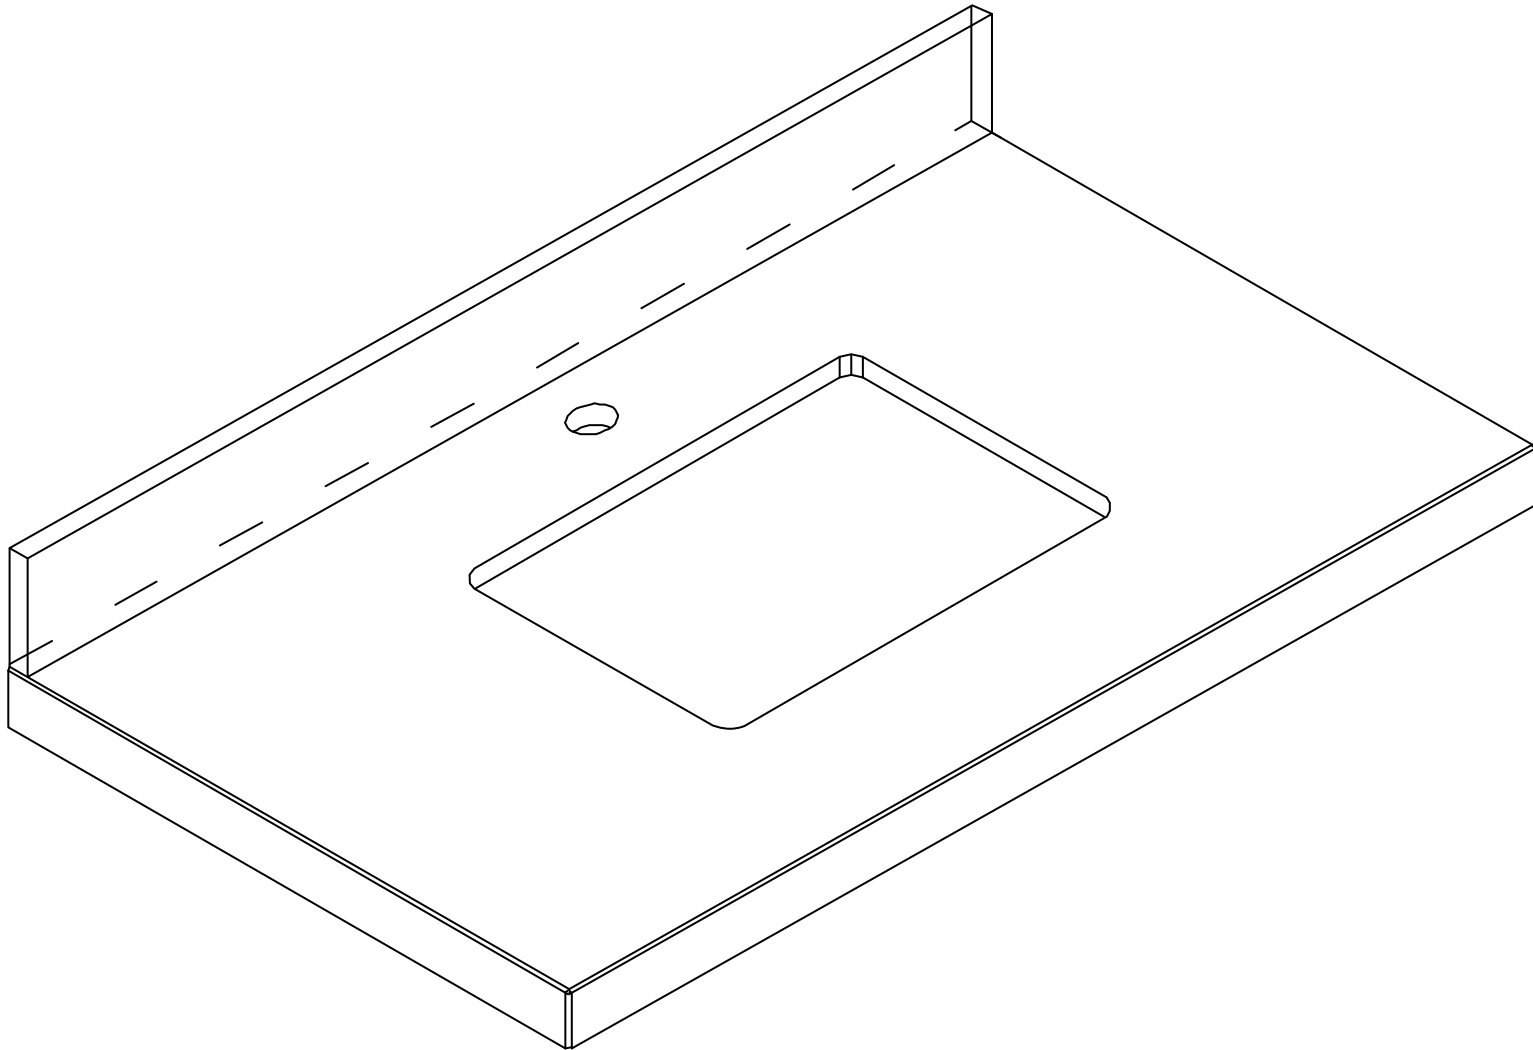

PARKER 42 IN SINGLE SINK BATHROOM VANITY

PARKER 42 IN SINGLE SINK CABINET

FRONT VIEW

PARKER 42 IN SINGLE SINK CABINET

TOP VIEW

PARKER 42 IN SINGLE SINK CABINET

BACK VIEW

PARKER 42 IN SINGLE SINK CABINET

SIDE VIEW

42 IN SINGLE SINK 2 IN STRAIGHT MITERED EDGE COUNTERTOP

42 IN SINGLE SINK 2 IN STRAIGHT MITERED EDGE COUNTERTOP

NOTE: The dimensions specified below pertain exclusively to **Straight Mitered Edge** countertops. For information regarding **Double Cove Edge** dimensions, please refer to the **Double Cove Edge** dimensions section.

STANDARD RECTANGULAR UNDERMOUNT SINK

42 IN SINGLE SINK 1.5 IN DOUBLE COVE EDGE COUNTERTOP

42 IN SINGLE SINK 1.5 IN DOUBLE COVE EDGE COUNTERTOP

NOTE: The dimensions specified below pertain exclusively to **Double Cove Edge** countertops. For information regarding **Straight Mitered Edge** dimensions, please refer to the Straight Mitered Edge dimensions section.