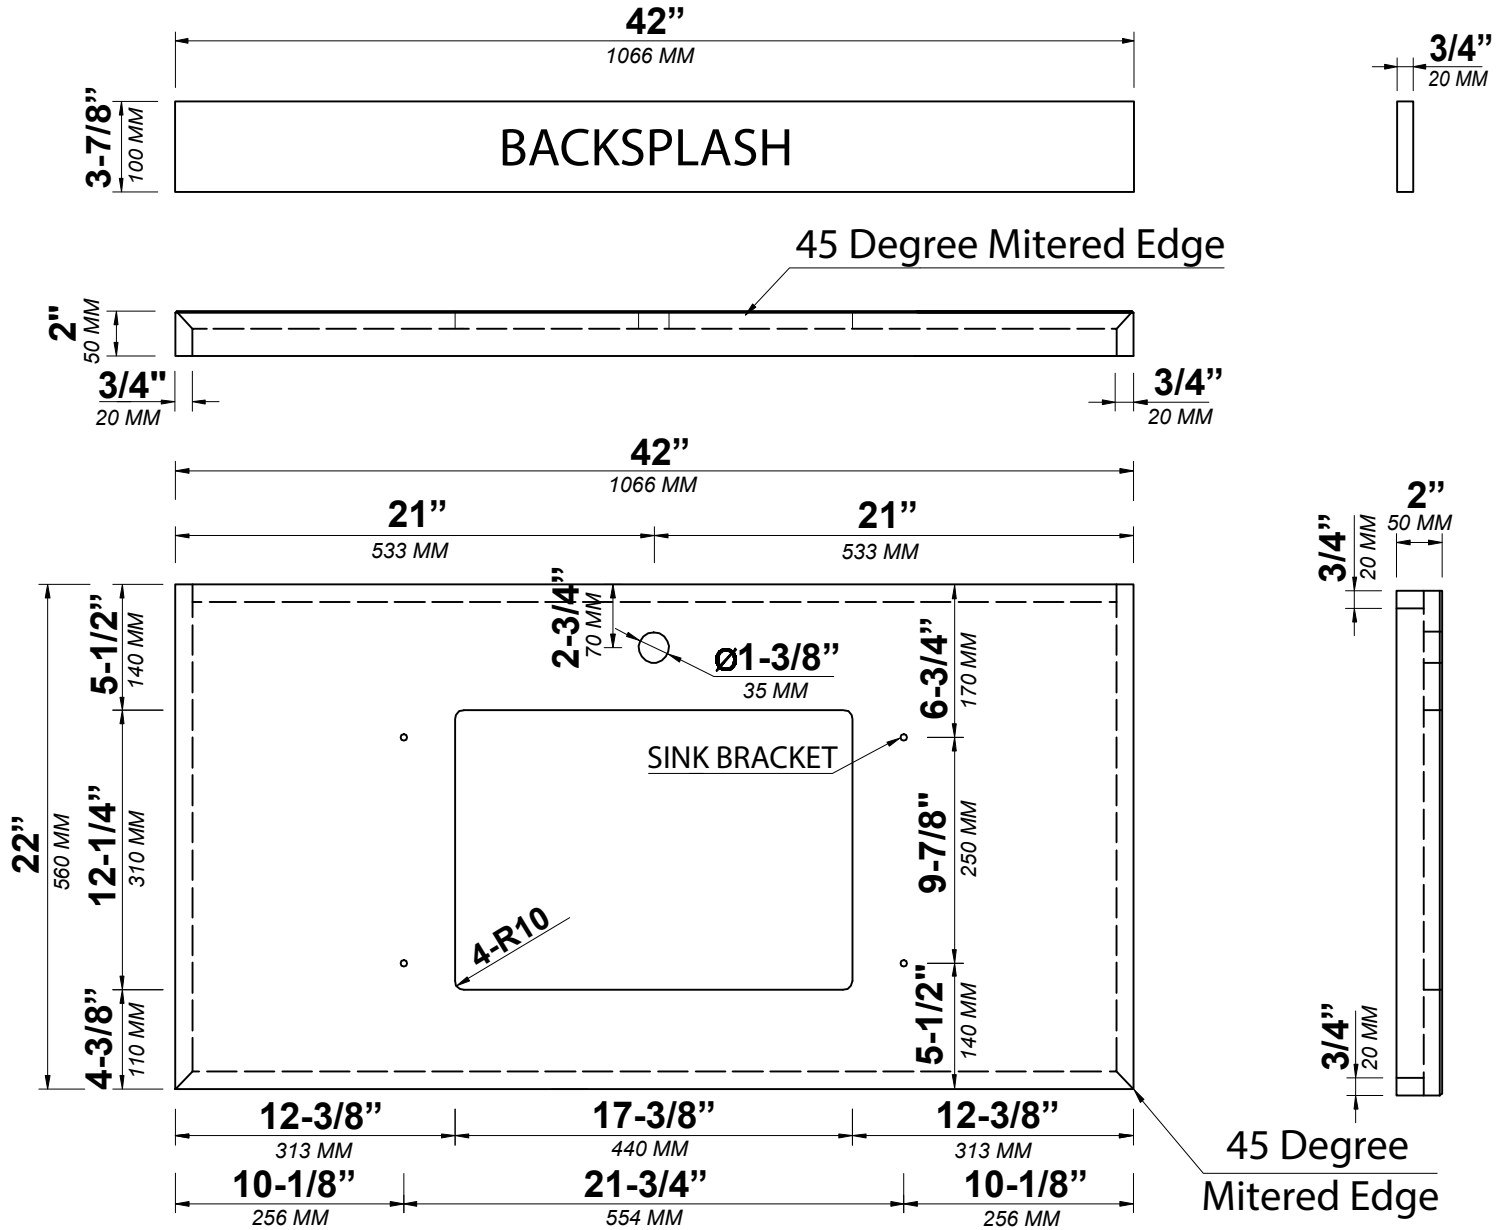

SIDE VIEW

42 IN SINGLE SINK 2 IN STRAIGHT MITERED EDGE COUNTERTOP

42 IN SINGLE SINK 2 IN STRAIGHT MITERED EDGE COUNTERTOP

NOTE: The dimensions specified below pertain exclusively to **Straight Mitered Edge** countertops. For information regarding **Double Cove Edge** dimensions, please refer to the **Double Cove Edge** dimensions section.

STANDARD RECTANGULAR UNDERMOUNT SINK

42 IN SINGLE SINK 1.5 IN DOUBLE COVE EDGE COUNTERTOP

42 IN SINGLE SINK 1.5 IN DOUBLE COVE EDGE COUNTERTOP

NOTE: The dimensions specified below pertain exclusively to **Double Cove Edge** countertops. For information regarding **Straight Mitered Edge** dimensions, please refer to the Straight Mitered Edge dimensions section.