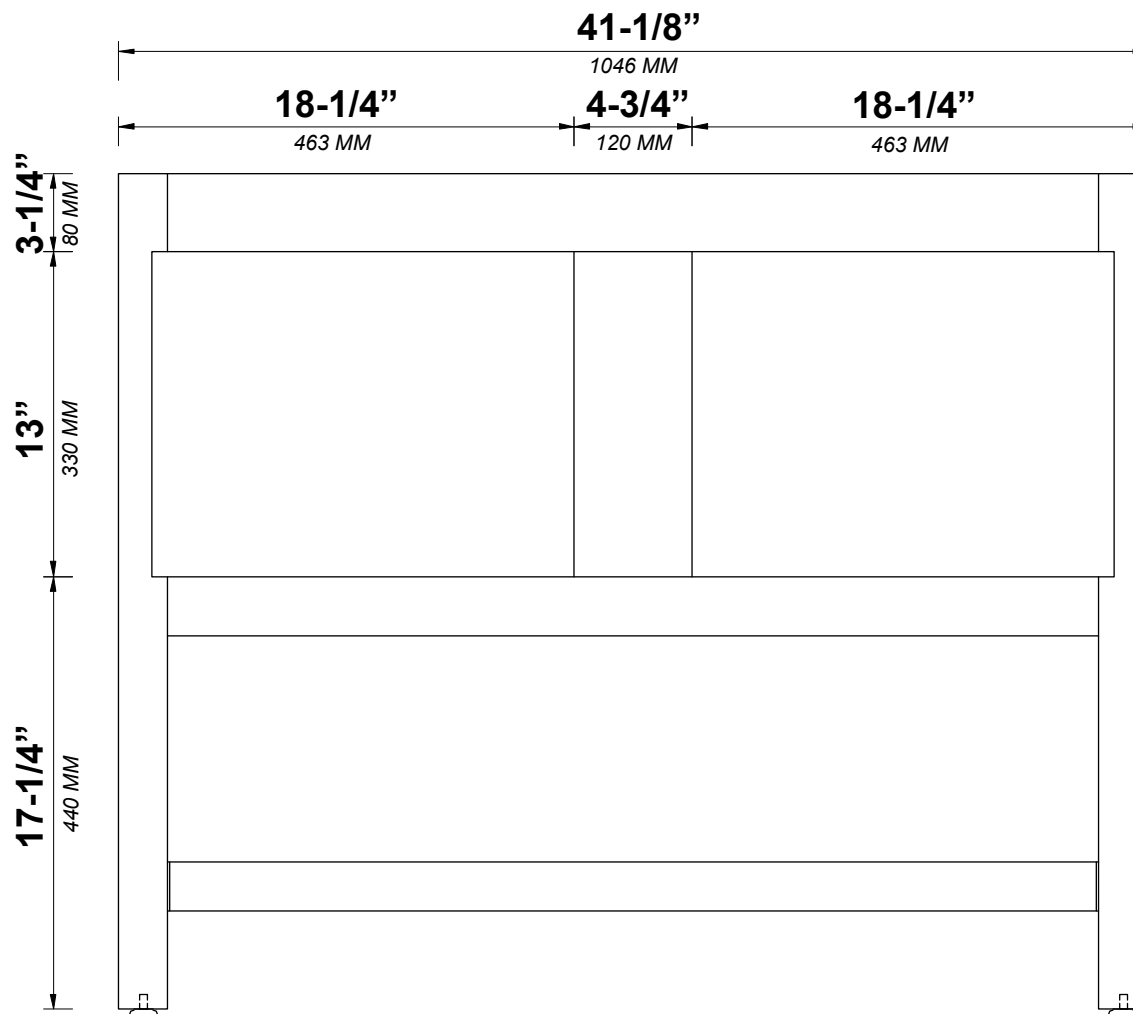

PARKER 42 IN SINGLE SINK BATHROOM VANITY

PARKER 42 IN SINGLE SINK CABINET

FRONT VIEW

PARKER 42 IN SINGLE SINK CABINET

TOP VIEW

PARKER 42 IN SINGLE SINK CABINET

BACK VIEW

PARKER 42 IN SINGLE SINK CABINET

SIDE VIEW

42 IN SINGLE SINK 2 IN STRAIGHT MITERED EDGE COUNTERTOP

42 IN SINGLE SINK 2 IN STRAIGHT MITERED EDGE COUNTERTOP

NOTE: The dimensions specified below pertain exclusively to **Straight Mitered Edge** countertops. For information regarding **Double Cove Edge** dimensions, please refer to the **Double Cove Edge** dimensions section.

STANDARD RECTANGULAR UNDERMOUNT SINK

42 IN SINGLE SINK 1.5 IN DOUBLE COVE EDGE COUNTERTOP

42 IN SINGLE SINK 1.5 IN DOUBLE COVE EDGE COUNTERTOP

NOTE: The dimensions specified below pertain exclusively to **Double Cove Edge** countertops. For information regarding **Straight Mitered Edge** dimensions, please refer to the Straight Mitered Edge dimensions section.