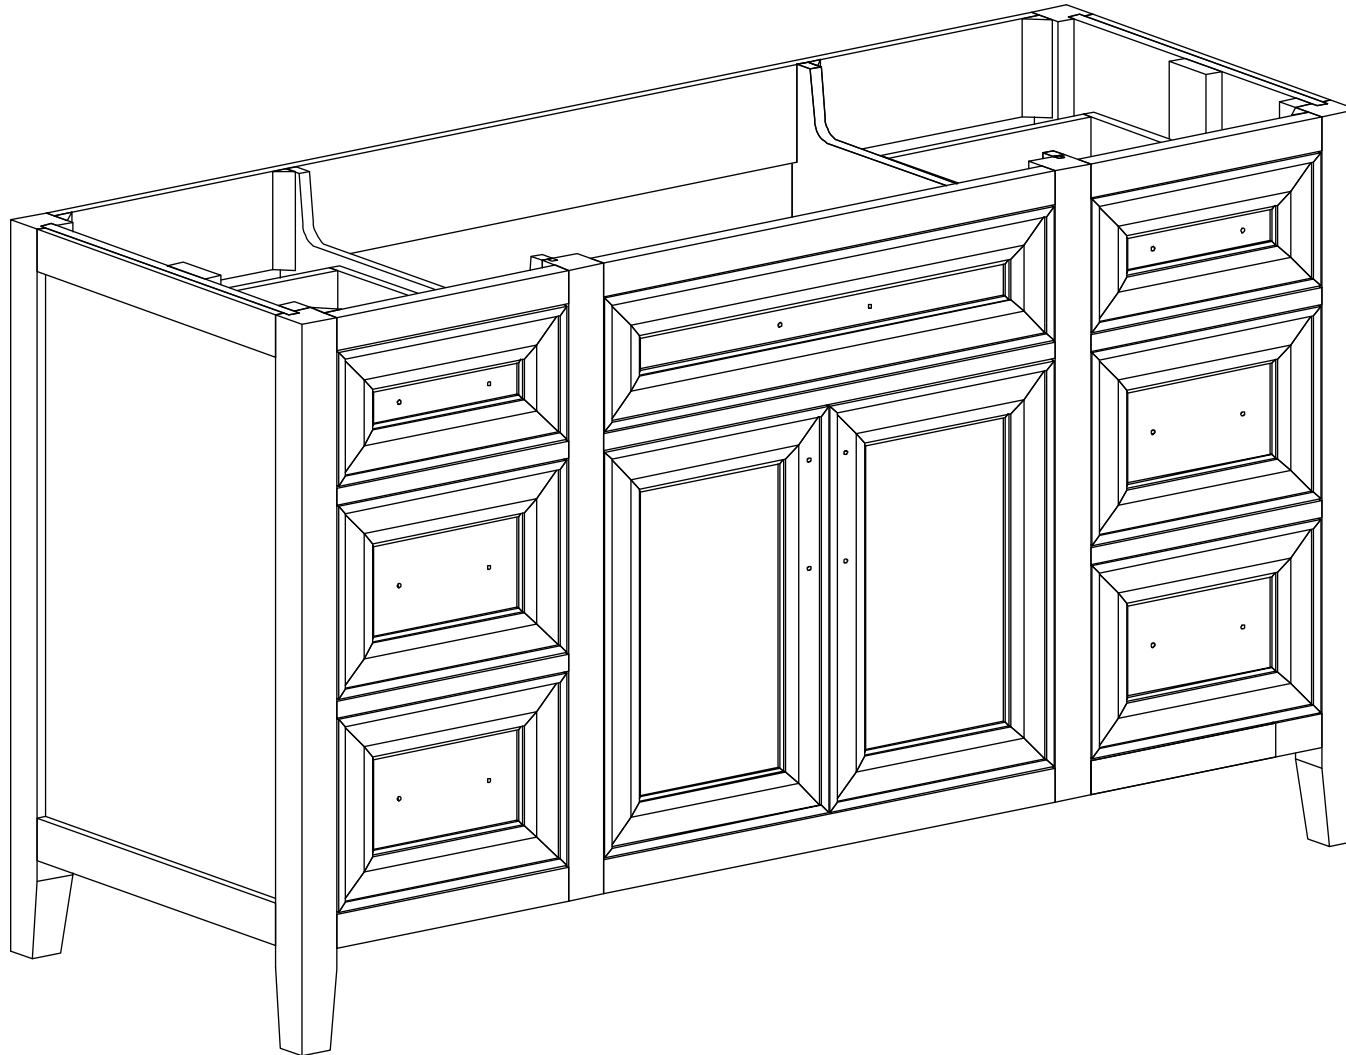

**SANTA MONICA 60 IN SINGLE SINK
BATHROOM VANITY**

SANTA MONICA 60 IN SINGLE SINK CABINET

FRONT VIEW

SANTA MONICA 60 IN SINGLE SINK CABINET

TOP VIEW

SANTA MONICA 60 IN SINGLE SINK CABINET

BACK VIEW

SANTA MONICA 60 IN SINGLE SINK CABINET

SIDE VIEW

60 IN SINGLE SINK 2 IN STRAIGHT MITERED EDGE COUNTERTOP

60 IN SINGLE SINK 2 IN STRAIGHT MITERED EDGE COUNTERTOP

NOTE: The dimensions specified below pertain exclusively to **Straight Mitered Edge** countertops. For information regarding **Double Cove Edge** dimensions, please refer to the Double Cove Edge dimensions section.

STANDARD RECTANGULAR UNDERMOUNT SINK

60 IN SINGLE SINK 1.5 IN DOUBLE COVE EDGE COUNTERTOP

60 IN SINGLE SINK 1.5 IN DOUBLE COVE EDGE COUNTERTOP

NOTE: The dimensions specified below pertain exclusively to **Double Cove Edge** countertops. For information regarding **Straight Mitered Edge** dimensions, please refer to the Straight Mitered Edge dimensions section.