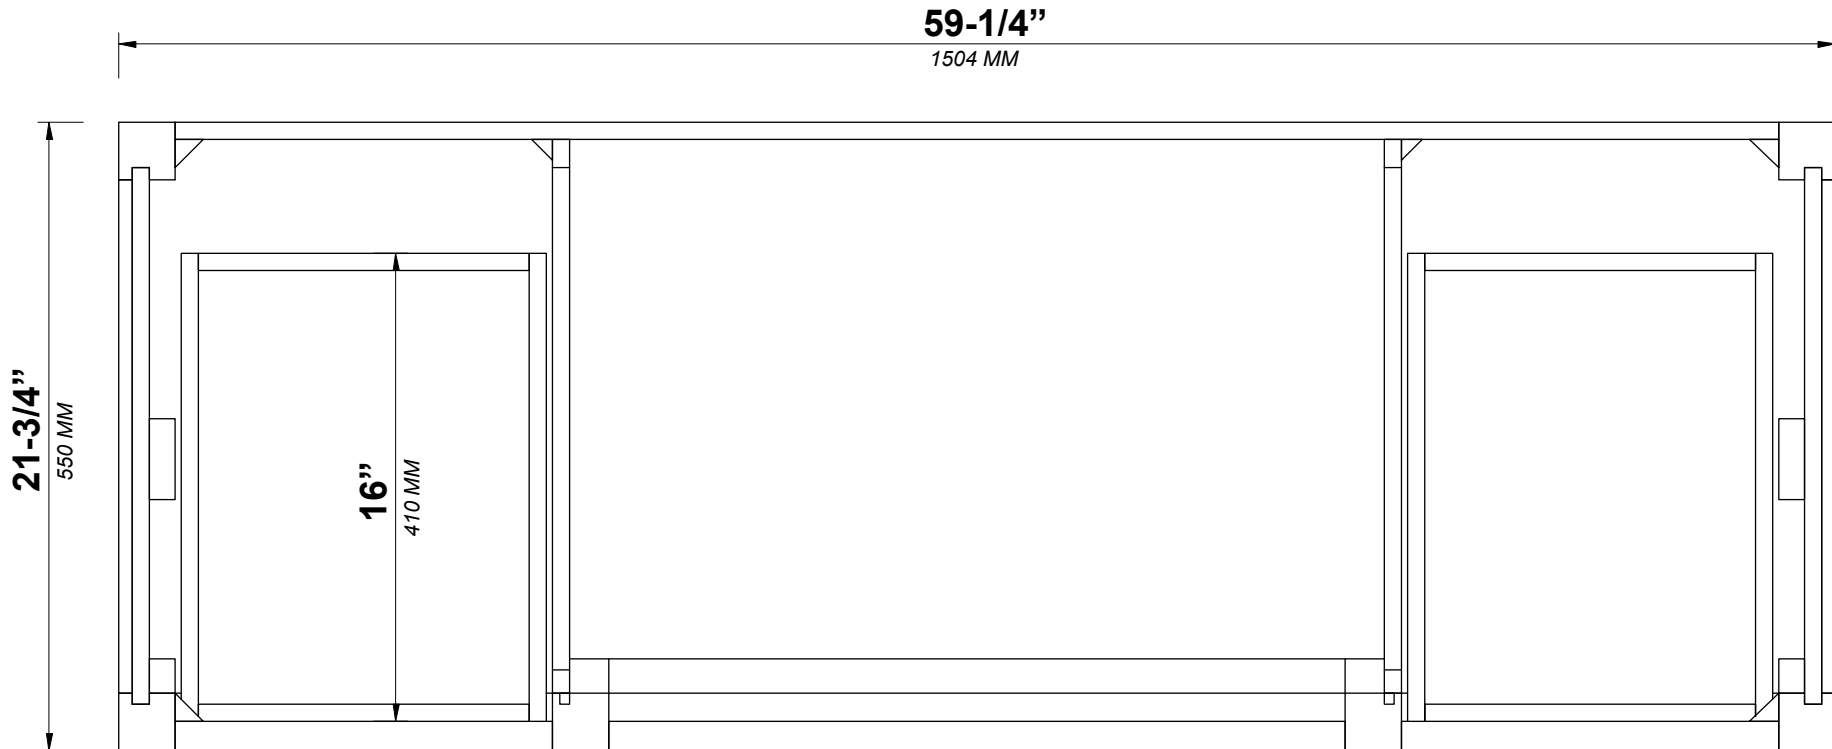

**SANTA MONICA 60 IN SINGLE SINK
BATHROOM VANITY**

SANTA MONICA 60 IN SINGLE SINK CABINET

FRONT VIEW

SANTA MONICA 60 IN SINGLE SINK CABINET

TOP VIEW

SANTA MONICA 60 IN SINGLE SINK CABINET

BACK VIEW

SANTA MONICA 60 IN SINGLE SINK CABINET

SIDE VIEW

60 IN SINGLE SINK 2 IN STRAIGHT MITERED EDGE COUNTERTOP

60 IN SINGLE SINK 2 IN STRAIGHT MITERED EDGE COUNTERTOP

NOTE: The dimensions specified below pertain exclusively to **Straight Mitered Edge** countertops. For information regarding **Double Cove Edge** dimensions, please refer to the Double Cove Edge dimensions section.

STANDARD RECTANGULAR UNDERMOUNT SINK

60 IN SINGLE SINK 1.5 IN DOUBLE COVE EDGE COUNTERTOP

60 IN SINGLE SINK 1.5 IN DOUBLE COVE EDGE COUNTERTOP

NOTE: The dimensions specified below pertain exclusively to **Double Cove Edge** countertops. For information regarding **Straight Mitered Edge** dimensions, please refer to the Straight Mitered Edge dimensions section.