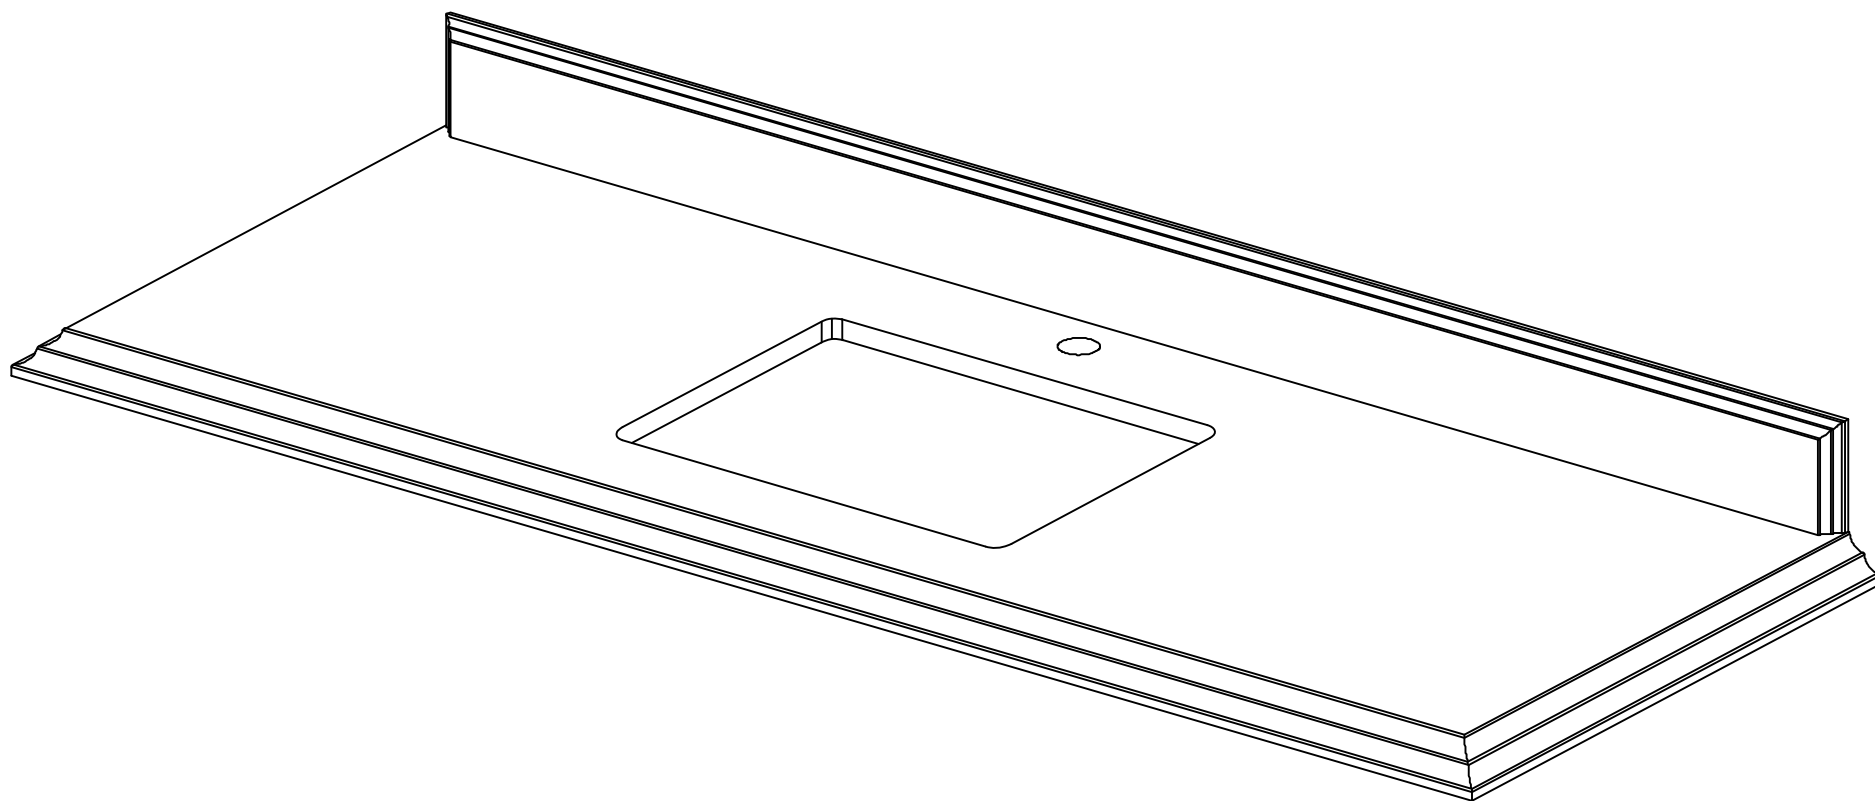

**SANTA MONICA 60 IN SINGLE SINK
BATHROOM VANITY**

SANTA MONICA 60 IN SINGLE SINK CABINET

FRONT VIEW

SANTA MONICA 60 IN SINGLE SINK CABINET

TOP VIEW

SANTA MONICA 60 IN SINGLE SINK CABINET

BACK VIEW

SANTA MONICA 60 IN SINGLE SINK CABINET

SIDE VIEW

60 IN SINGLE SINK 2 IN STRAIGHT MITERED EDGE COUNTERTOP

60 IN SINGLE SINK 2 IN STRAIGHT MITERED EDGE COUNTERTOP

NOTE: The dimensions specified below pertain exclusively to **Straight Mitered Edge** countertops. For information regarding **Double Cove Edge** dimensions, please refer to the Double Cove Edge dimensions section.

STANDARD RECTANGULAR UNDERMOUNT SINK

60 IN SINGLE SINK 1.5 IN DOUBLE COVE EDGE COUNTERTOP

60 IN SINGLE SINK 1.5 IN DOUBLE COVE EDGE COUNTERTOP

NOTE: The dimensions specified below pertain exclusively to **Double Cove Edge** countertops. For information regarding **Straight Mitered Edge** dimensions, please refer to the Straight Mitered Edge dimensions section.