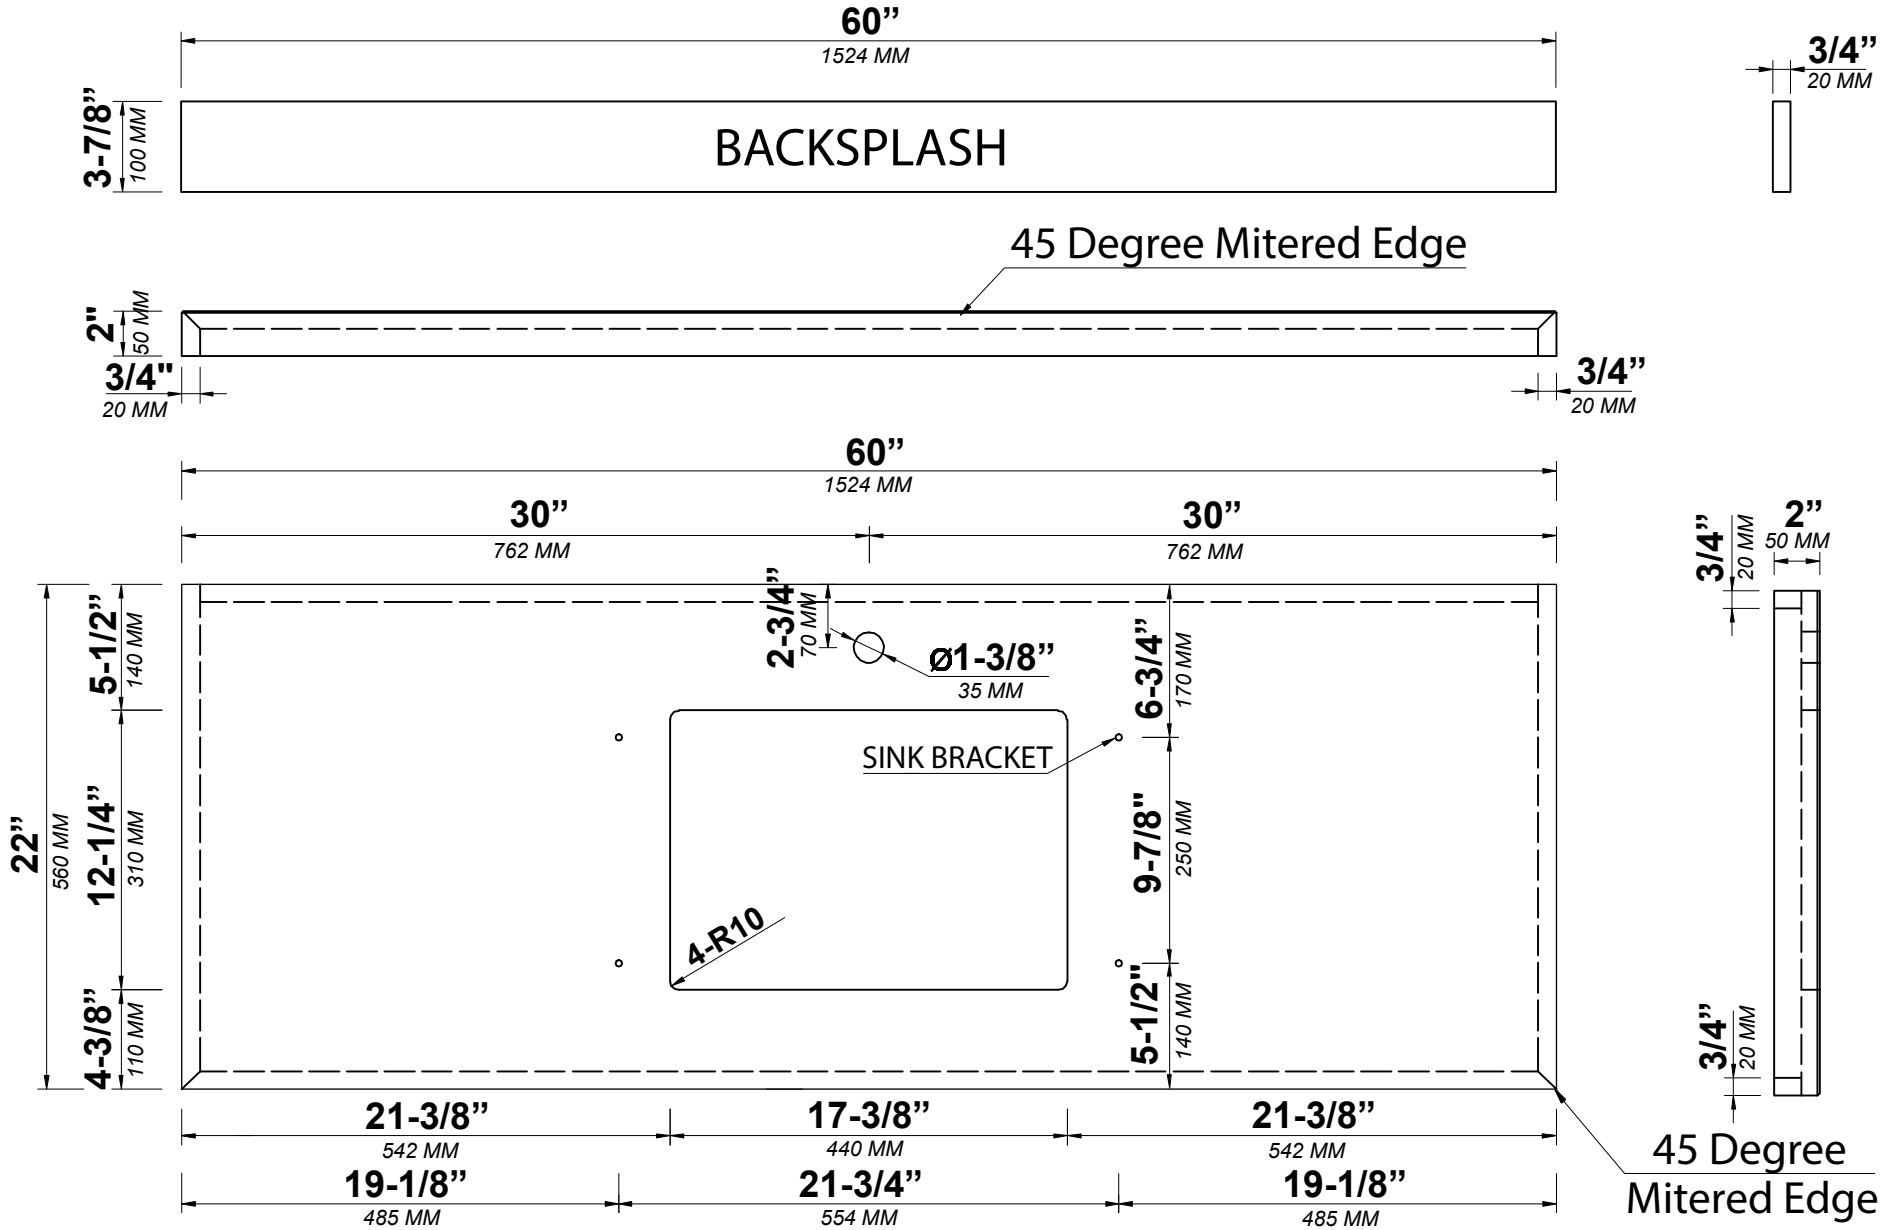

SIDE VIEW

60 IN SINGLE SINK 2 IN STRAIGHT MITERED EDGE COUNTERTOP

60 IN SINGLE SINK 2 IN STRAIGHT MITERED EDGE COUNTERTOP

NOTE: The dimensions specified below pertain exclusively to **Straight Mitered Edge** countertops. For information regarding **Double Cove Edge** dimensions, please refer to the Double Cove Edge dimensions section.

STANDARD RECTANGULAR UNDERMOUNT SINK

60 IN SINGLE SINK 1.5 IN DOUBLE COVE EDGE COUNTERTOP

60 IN SINGLE SINK 1.5 IN DOUBLE COVE EDGE COUNTERTOP

NOTE: The dimensions specified below pertain exclusively to **Double Cove Edge** countertops. For information regarding **Straight Mitered Edge** dimensions, please refer to the Straight Mitered Edge dimensions section.