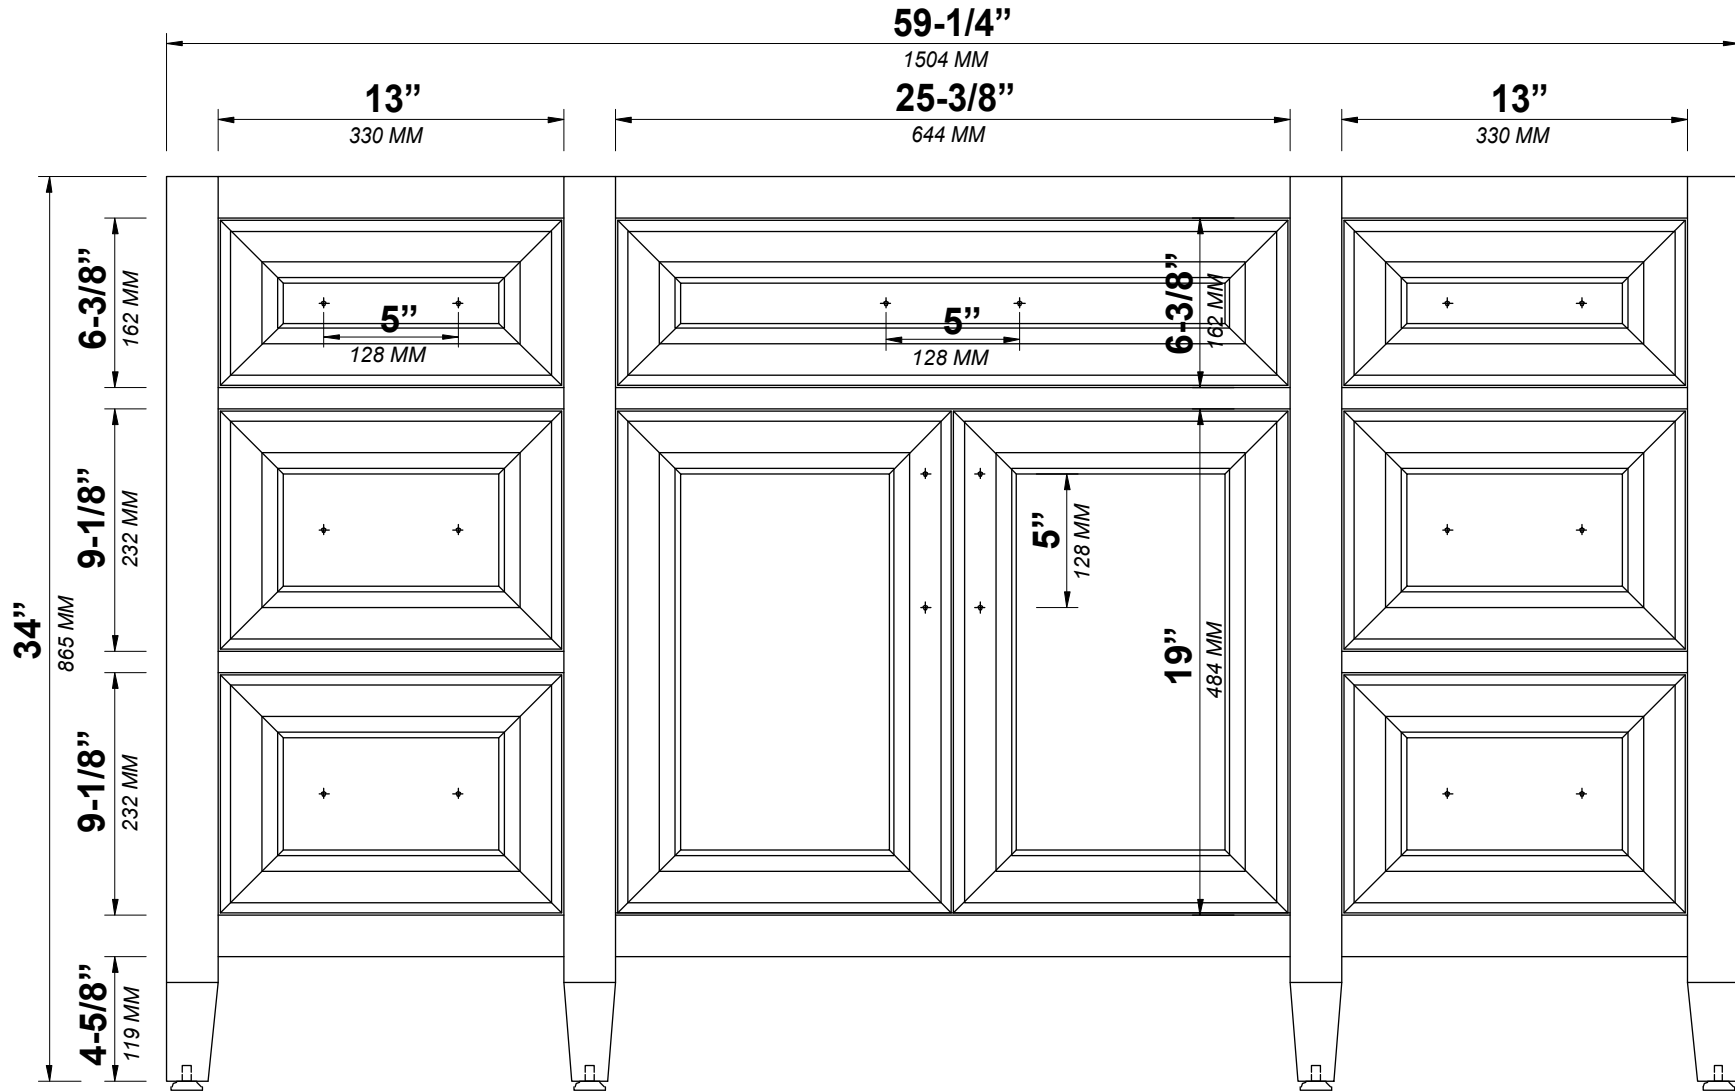

**SANTA MONICA 60 IN SINGLE SINK
BATHROOM VANITY**

SANTA MONICA 60 IN SINGLE SINK CABINET

FRONT VIEW

SANTA MONICA 60 IN SINGLE SINK CABINET

TOP VIEW

SANTA MONICA 60 IN SINGLE SINK CABINET

BACK VIEW

SANTA MONICA 60 IN SINGLE SINK CABINET

SIDE VIEW

60 IN SINGLE SINK 2 IN STRAIGHT MITERED EDGE COUNTERTOP

60 IN SINGLE SINK 2 IN STRAIGHT MITERED EDGE COUNTERTOP

NOTE: The dimensions specified below pertain exclusively to **Straight Mitered Edge** countertops. For information regarding **Double Cove Edge** dimensions, please refer to the Double Cove Edge dimensions section.

STANDARD RECTANGULAR UNDERMOUNT SINK

60 IN SINGLE SINK 1.5 IN DOUBLE COVE EDGE COUNTERTOP

60 IN SINGLE SINK 1.5 IN DOUBLE COVE EDGE COUNTERTOP

NOTE: The dimensions specified below pertain exclusively to **Double Cove Edge** countertops. For information regarding **Straight Mitered Edge** dimensions, please refer to the Straight Mitered Edge dimensions section.