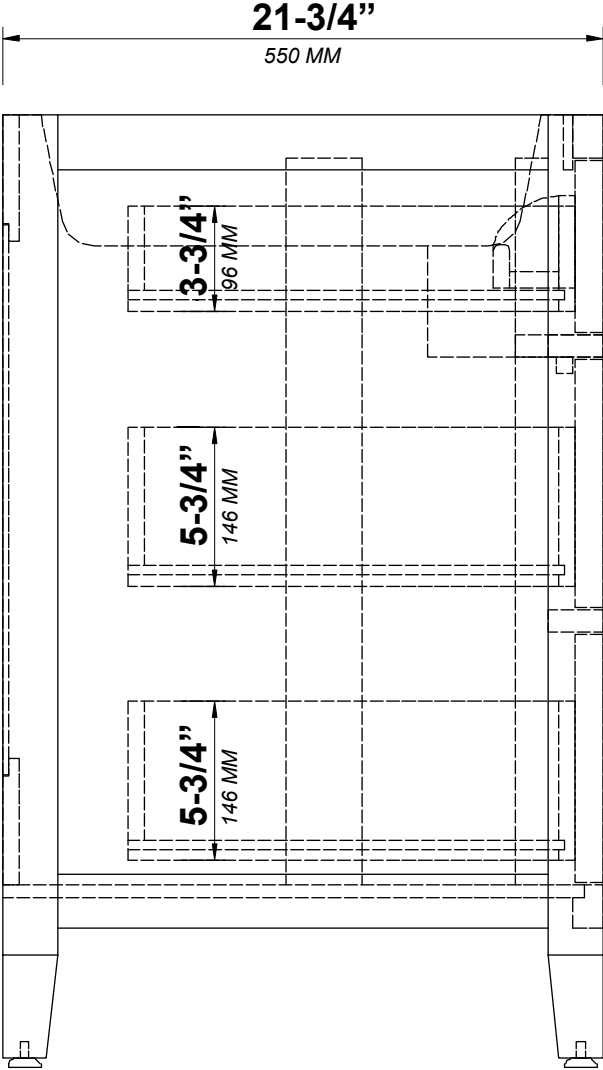

**SANTA MONICA 60 IN SINGLE SINK
BATHROOM VANITY**

SANTA MONICA 60 IN SINGLE SINK CABINET

FRONT VIEW

SANTA MONICA 60 IN SINGLE SINK CABINET

TOP VIEW

SANTA MONICA 60 IN SINGLE SINK CABINET

BACK VIEW

SANTA MONICA 60 IN SINGLE SINK CABINET

SIDE VIEW

60 IN SINGLE SINK 2 IN STRAIGHT MITERED EDGE COUNTERTOP

60 IN SINGLE SINK 2 IN STRAIGHT MITERED EDGE COUNTERTOP

NOTE: The dimensions specified below pertain exclusively to **Straight Mitered Edge** countertops. For information regarding **Double Cove Edge** dimensions, please refer to the Double Cove Edge dimensions section.

STANDARD RECTANGULAR UNDERMOUNT SINK

60 IN SINGLE SINK 1.5 IN DOUBLE COVE EDGE COUNTERTOP

60 IN SINGLE SINK 1.5 IN DOUBLE COVE EDGE COUNTERTOP

NOTE: The dimensions specified below pertain exclusively to **Double Cove Edge** countertops. For information regarding **Straight Mitered Edge** dimensions, please refer to the Straight Mitered Edge dimensions section.