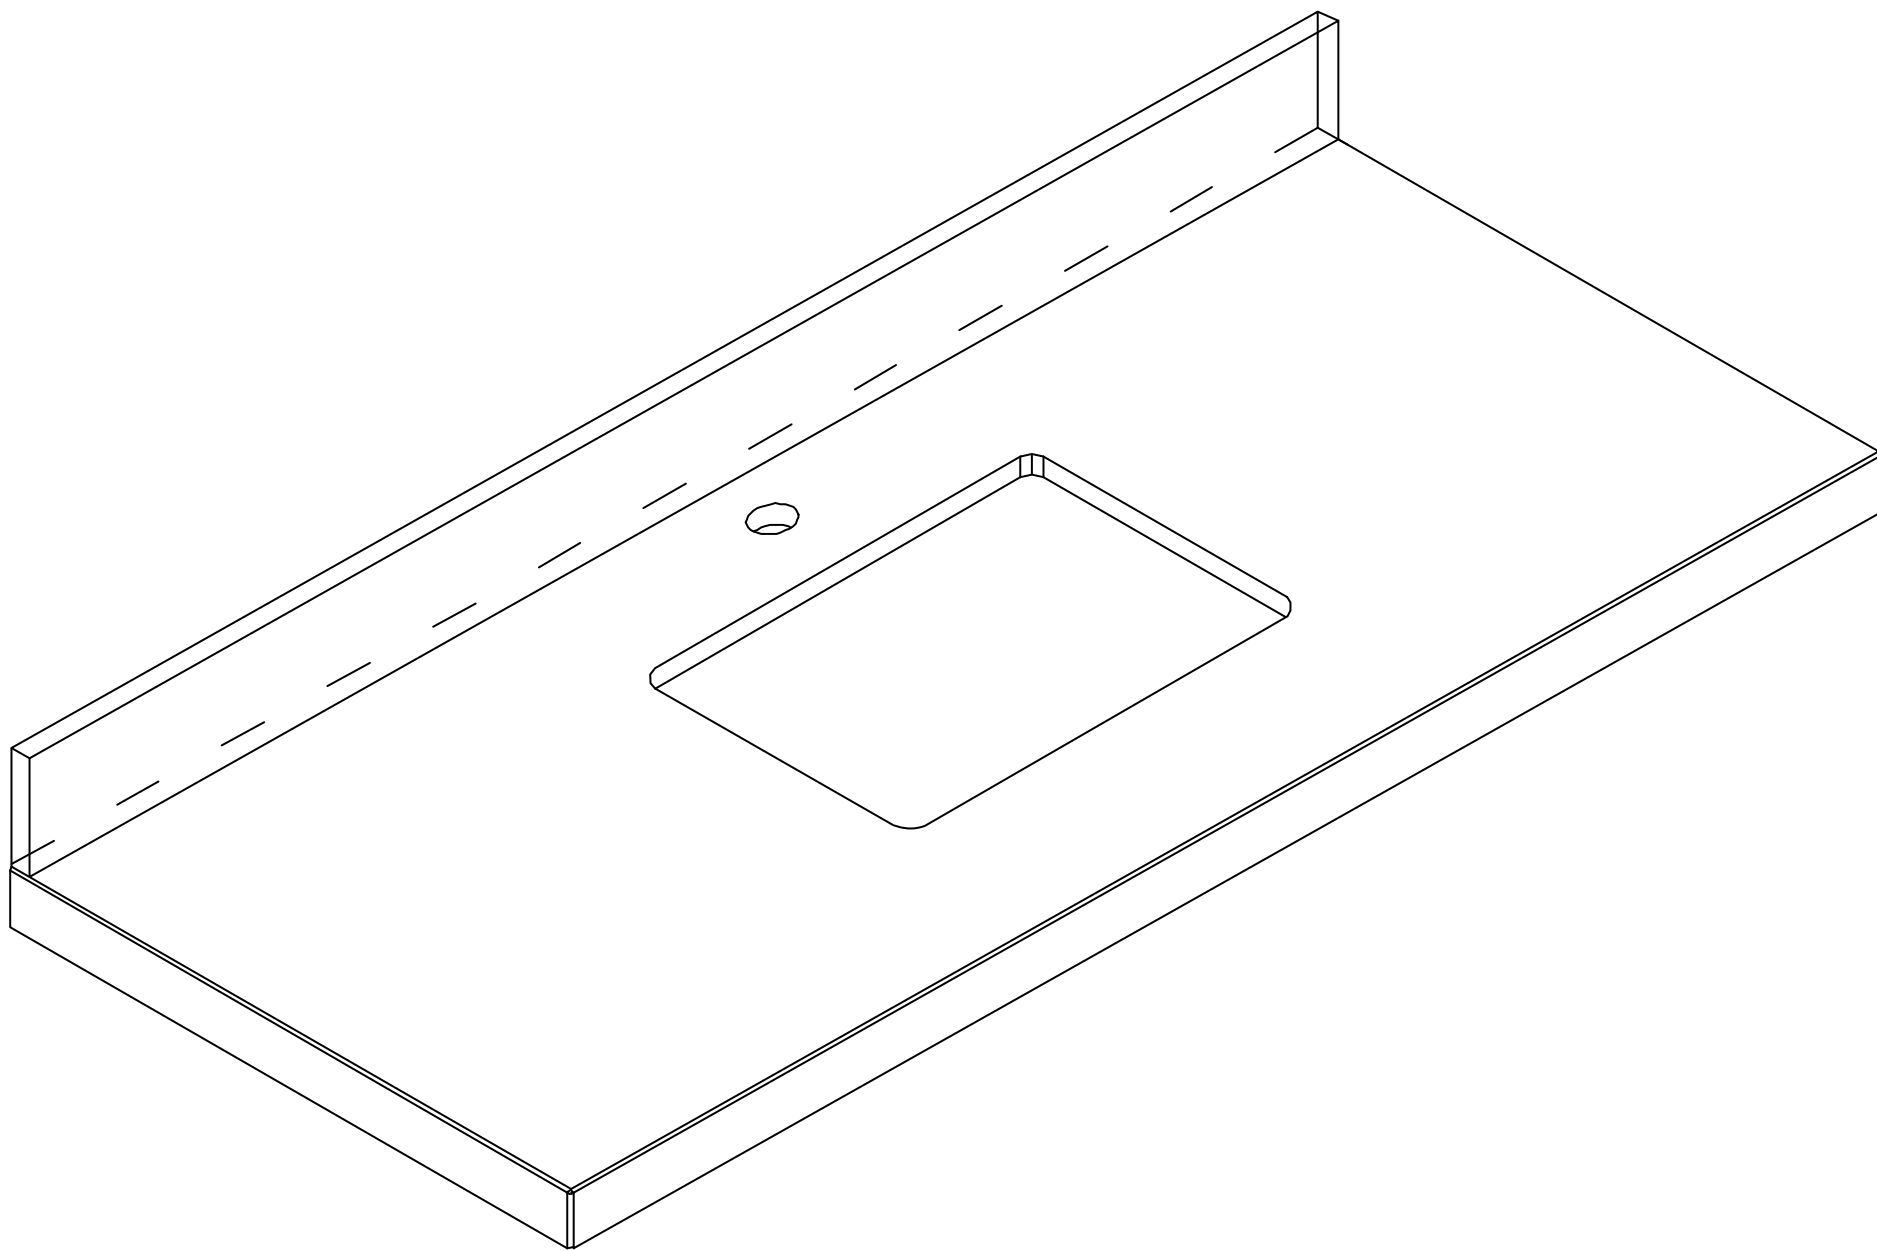

**SANTA MONICA 60 IN SINGLE SINK
BATHROOM VANITY**

SANTA MONICA 60 IN SINGLE SINK CABINET

FRONT VIEW

SANTA MONICA 60 IN SINGLE SINK CABINET

TOP VIEW

SANTA MONICA 60 IN SINGLE SINK CABINET

BACK VIEW

SANTA MONICA 60 IN SINGLE SINK CABINET

SIDE VIEW

60 IN SINGLE SINK 2 IN STRAIGHT MITERED EDGE COUNTERTOP

60 IN SINGLE SINK 2 IN STRAIGHT MITERED EDGE COUNTERTOP

NOTE: The dimensions specified below pertain exclusively to **Straight Mitered Edge** countertops. For information regarding **Double Cove Edge** dimensions, please refer to the Double Cove Edge dimensions section.

STANDARD RECTANGULAR UNDERMOUNT SINK

60 IN SINGLE SINK 1.5 IN DOUBLE COVE EDGE COUNTERTOP

60 IN SINGLE SINK 1.5 IN DOUBLE COVE EDGE COUNTERTOP

NOTE: The dimensions specified below pertain exclusively to **Double Cove Edge** countertops. For information regarding **Straight Mitered Edge** dimensions, please refer to the Straight Mitered Edge dimensions section.