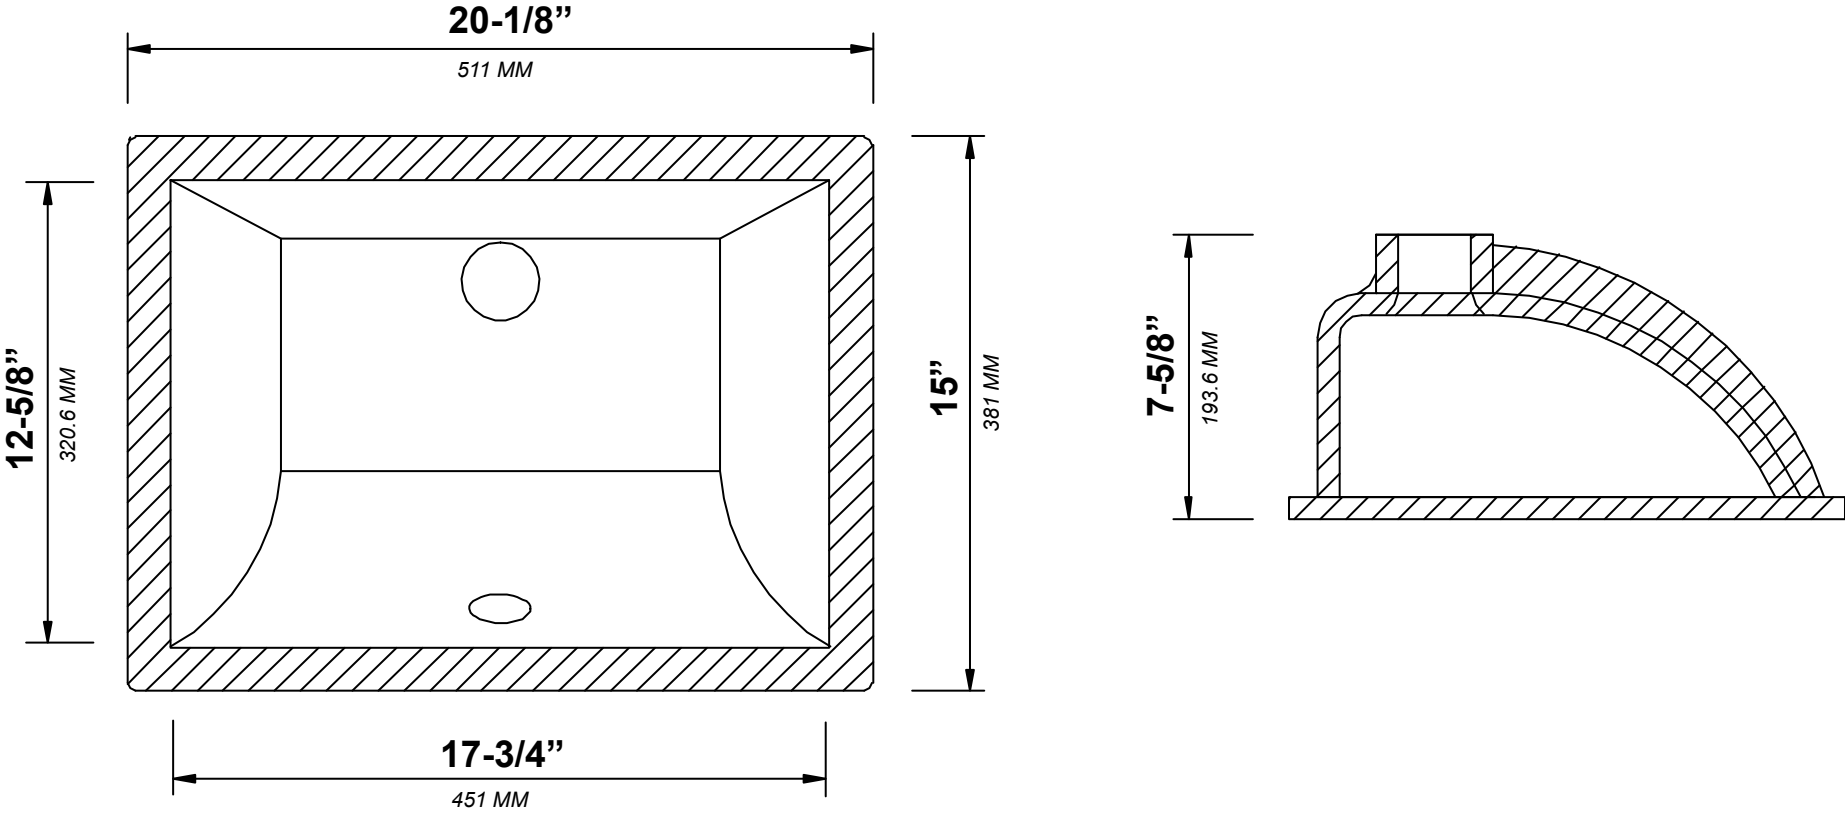

**SANTA MONICA 60 IN SINGLE SINK
BATHROOM VANITY**

SANTA MONICA 60 IN SINGLE SINK CABINET

FRONT VIEW

SANTA MONICA 60 IN SINGLE SINK CABINET

TOP VIEW

SANTA MONICA 60 IN SINGLE SINK CABINET

BACK VIEW

SANTA MONICA 60 IN SINGLE SINK CABINET

SIDE VIEW

60 IN SINGLE SINK 2 IN STRAIGHT MITERED EDGE COUNTERTOP

60 IN SINGLE SINK 2 IN STRAIGHT MITERED EDGE COUNTERTOP

NOTE: The dimensions specified below pertain exclusively to **Straight Mitered Edge** countertops. For information regarding **Double Cove Edge** dimensions, please refer to the Double Cove Edge dimensions section.

STANDARD RECTANGULAR UNDERMOUNT SINK

60 IN SINGLE SINK 1.5 IN DOUBLE COVE EDGE COUNTERTOP

60 IN SINGLE SINK 1.5 IN DOUBLE COVE EDGE COUNTERTOP

NOTE: The dimensions specified below pertain exclusively to **Double Cove Edge** countertops. For information regarding **Straight Mitered Edge** dimensions, please refer to the Straight Mitered Edge dimensions section.