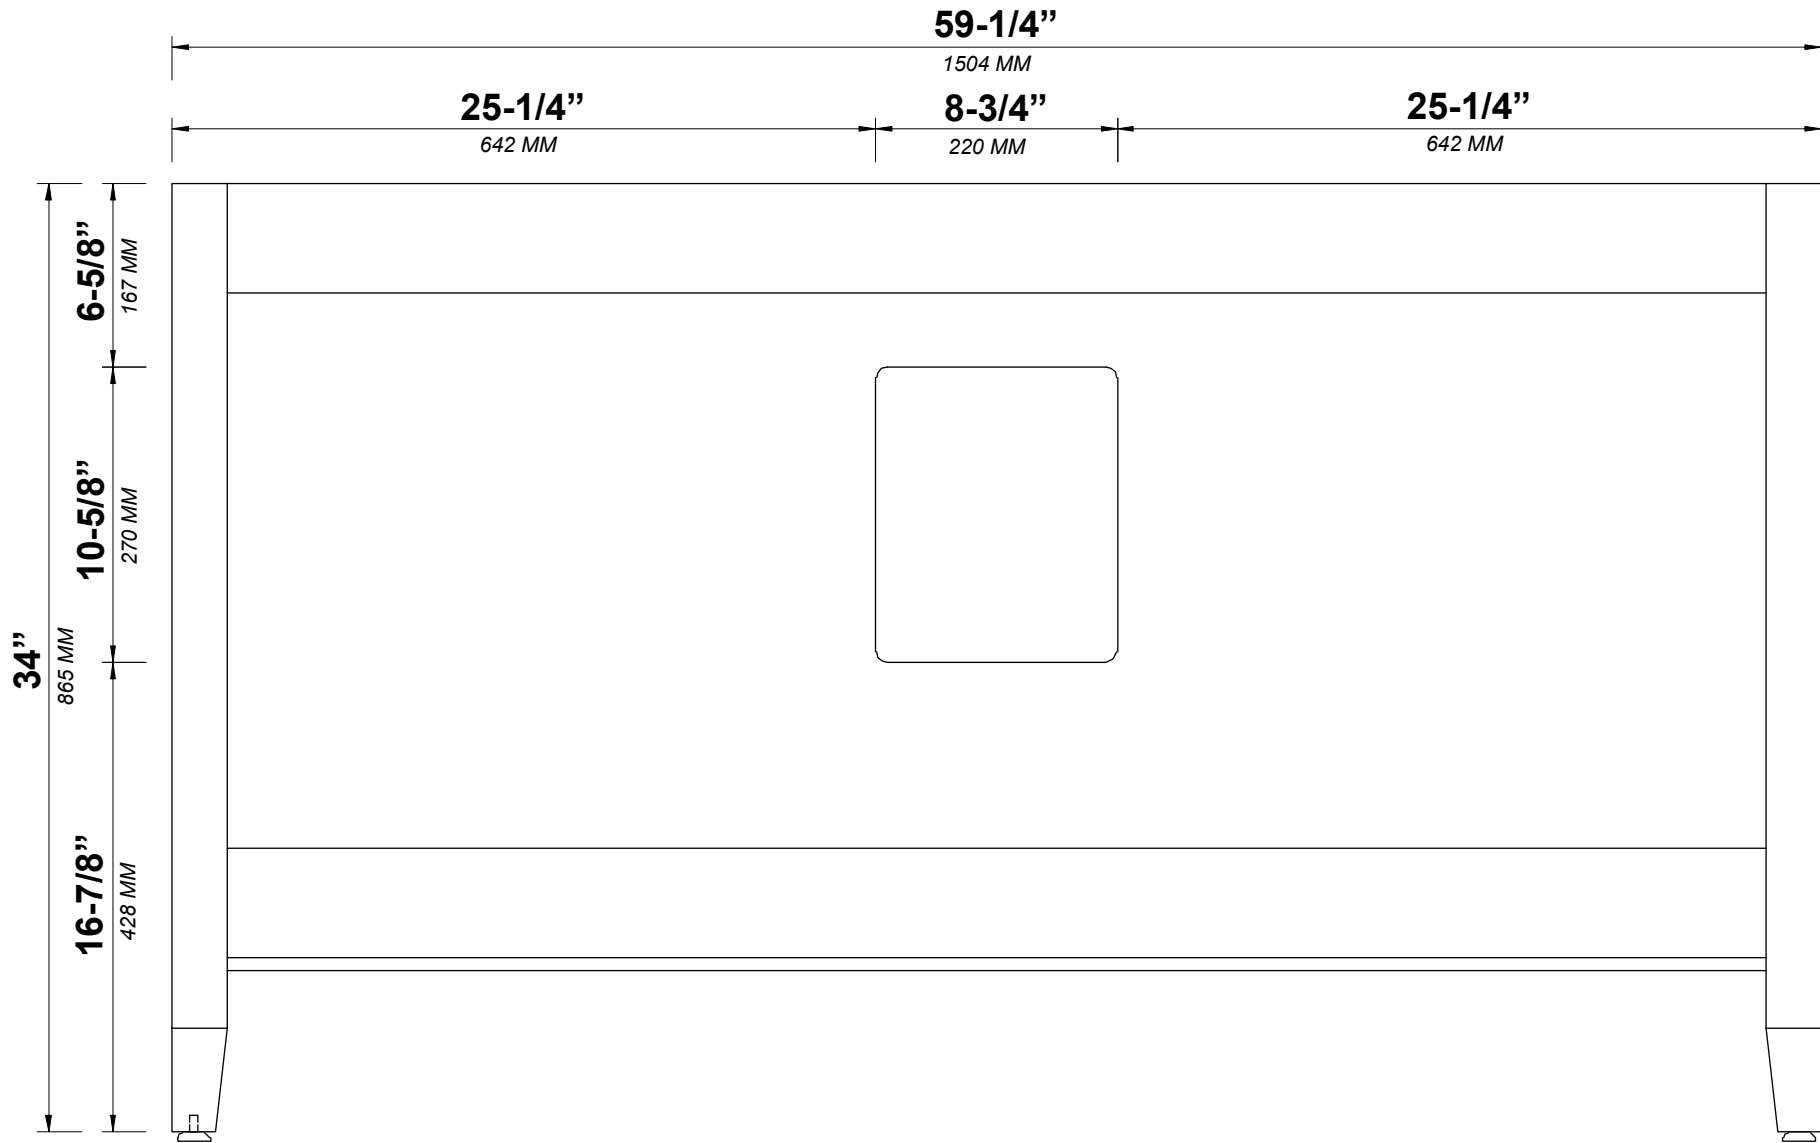

**SANTA MONICA 60 IN SINGLE SINK
BATHROOM VANITY**

SANTA MONICA 60 IN SINGLE SINK CABINET

FRONT VIEW

SANTA MONICA 60 IN SINGLE SINK CABINET

TOP VIEW

SANTA MONICA 60 IN SINGLE SINK CABINET

BACK VIEW

SANTA MONICA 60 IN SINGLE SINK CABINET

SIDE VIEW

60 IN SINGLE SINK 2 IN STRAIGHT MITERED EDGE COUNTERTOP

60 IN SINGLE SINK 2 IN STRAIGHT MITERED EDGE COUNTERTOP

NOTE: The dimensions specified below pertain exclusively to **Straight Mitered Edge** countertops. For information regarding **Double Cove Edge** dimensions, please refer to the Double Cove Edge dimensions section.

STANDARD RECTANGULAR UNDERMOUNT SINK

60 IN SINGLE SINK 1.5 IN DOUBLE COVE EDGE COUNTERTOP

60 IN SINGLE SINK 1.5 IN DOUBLE COVE EDGE COUNTERTOP

NOTE: The dimensions specified below pertain exclusively to **Double Cove Edge** countertops. For information regarding **Straight Mitered Edge** dimensions, please refer to the Straight Mitered Edge dimensions section.