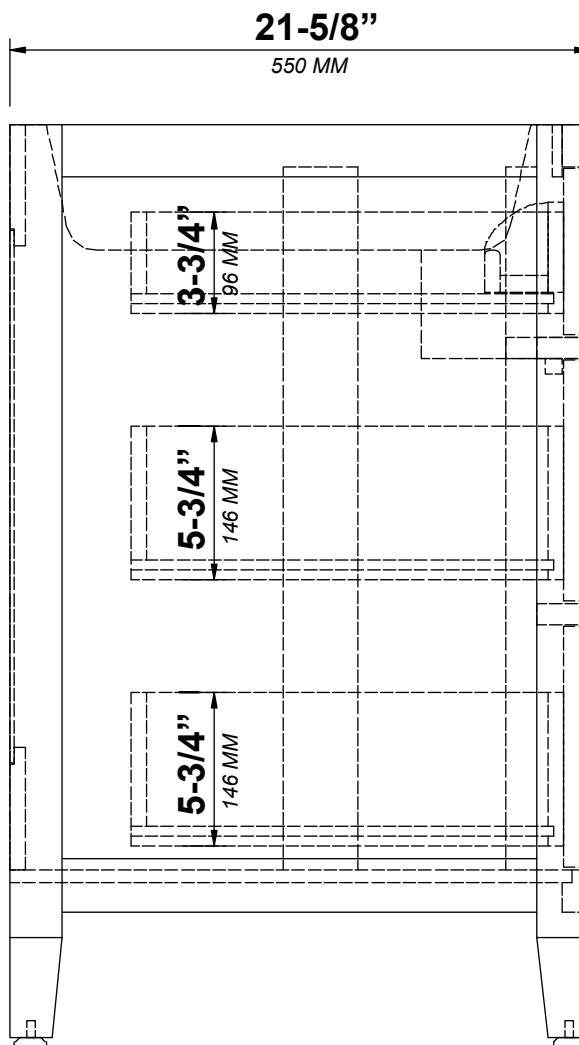

**SANTA MONICA 84 IN DOUBLE SINK
BATHROOM VANITY**

SANTA MONICA 84 IN DOUBLE SINK CABINET

FRONT VIEW

SANTA MONICA 84 IN DOUBLE SINK CABINET

TOP VIEW

SANTA MONICA 84 IN DOUBLE SINK CABINET

BACK VIEW

SANTA MONICA 84 IN DOUBLE SINK CABINET

SIDE VIEW

84 IN DOUBLE SINK 2 IN STRAIGHT MITERED EDGE COUNTERTOP

84 IN DOUBLE SINK 2 IN STRAIGHT MITERED EDGE COUNTERTOP

NOTE: The dimensions specified below pertain exclusively to **Straight Mitered Edge** countertops. For information regarding **Double Cove Edge** dimensions, please refer to the Double Cove Edge dimensions section.

STANDARD RECTANGULAR UNDERMOUNT SINK

Note: All measurements are $\pm 1/4''$.

84 IN DOUBLE SINK 1.5 IN DOUBLE COVE EDGE COUNTERTOP

84 IN DOUBLE SINK 1.5 IN DOUBLE COVE EDGE COUNTERTOP

NOTE: The dimensions specified below pertain exclusively to **Double Cove Edge** countertops. For information regarding **Straight Mitered Edge** dimensions, please refer to the **Straight Mitered Edge** dimensions section.