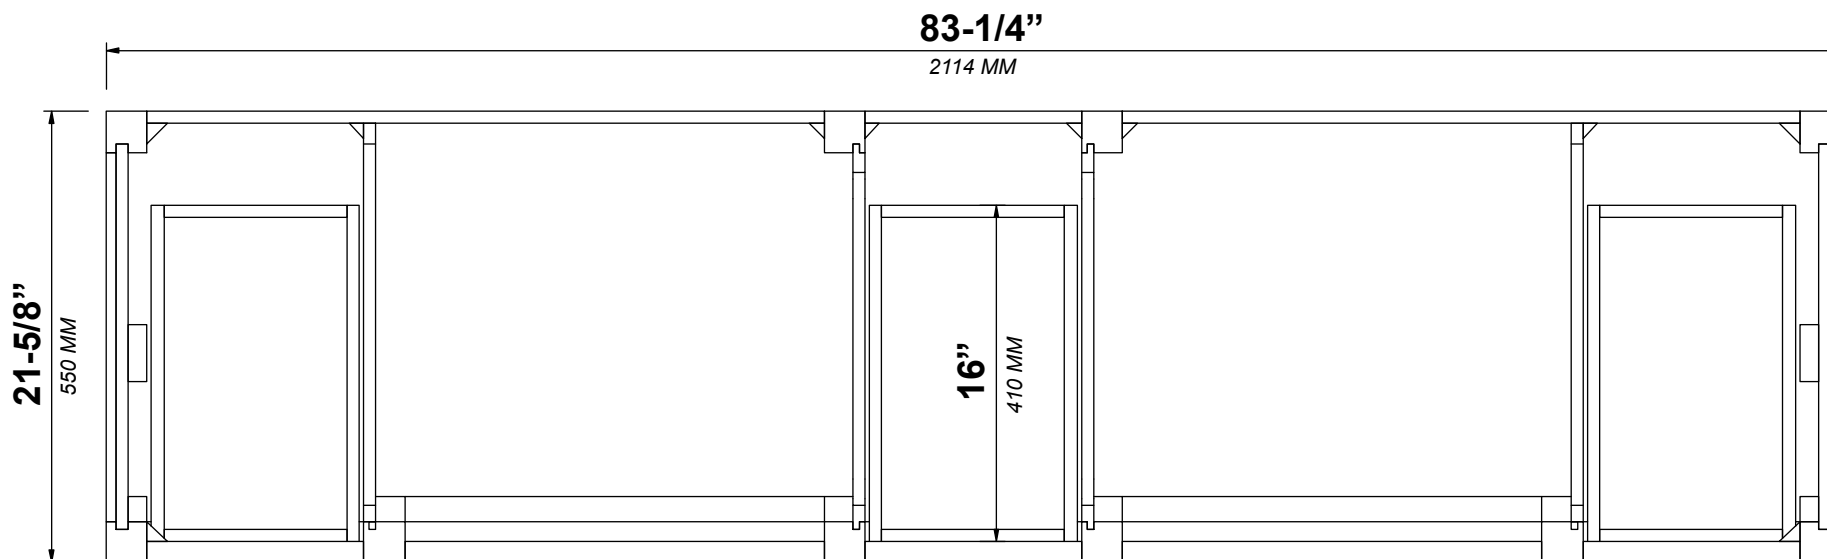

**SANTA MONICA 84 IN DOUBLE SINK
BATHROOM VANITY**

SANTA MONICA 84 IN DOUBLE SINK CABINET

FRONT VIEW

SANTA MONICA 84 IN DOUBLE SINK CABINET

TOP VIEW

SANTA MONICA 84 IN DOUBLE SINK CABINET

BACK VIEW

SANTA MONICA 84 IN DOUBLE SINK CABINET

SIDE VIEW

84 IN DOUBLE SINK 2 IN STRAIGHT MITERED EDGE COUNTERTOP

84 IN DOUBLE SINK 2 IN STRAIGHT MITERED EDGE COUNTERTOP

NOTE: The dimensions specified below pertain exclusively to **Straight Mitered Edge** countertops. For information regarding **Double Cove Edge** dimensions, please refer to the Double Cove Edge dimensions section.

STANDARD RECTANGULAR UNDERMOUNT SINK

Note: All measurements are $\pm 1/4''$.

84 IN DOUBLE SINK 1.5 IN DOUBLE COVE EDGE COUNTERTOP

84 IN DOUBLE SINK 1.5 IN DOUBLE COVE EDGE COUNTERTOP

NOTE: The dimensions specified below pertain exclusively to **Double Cove Edge** countertops. For information regarding **Straight Mitered Edge** dimensions, please refer to the **Straight Mitered Edge** dimensions section.