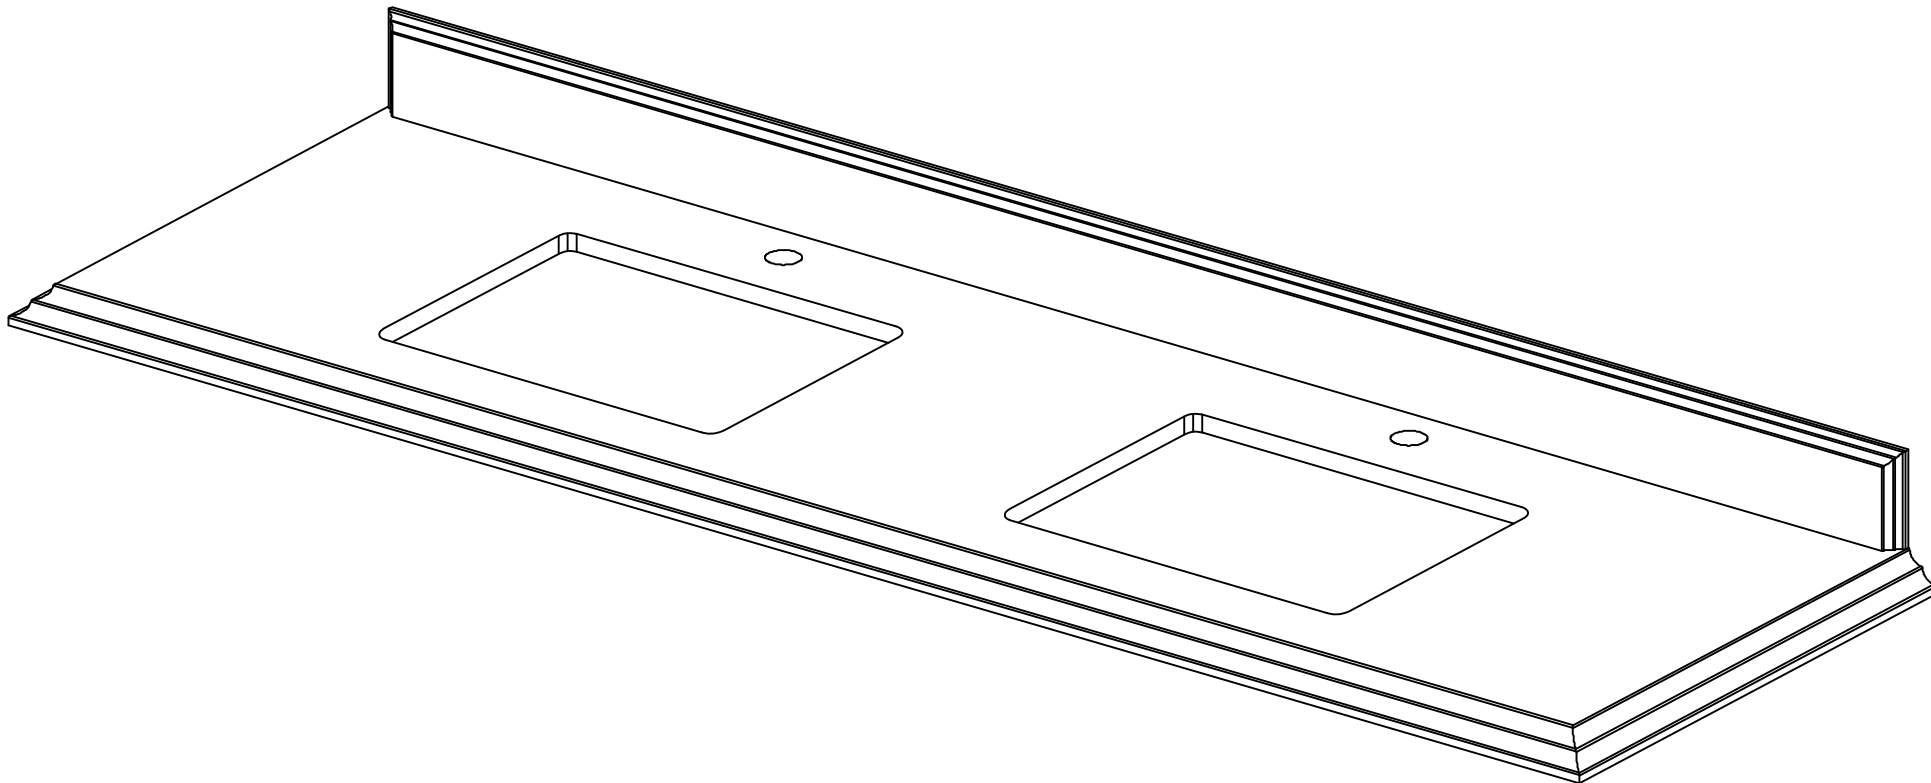

**SANTA MONICA 84 IN DOUBLE SINK
BATHROOM VANITY**

SANTA MONICA 84 IN DOUBLE SINK CABINET

FRONT VIEW

SANTA MONICA 84 IN DOUBLE SINK CABINET

TOP VIEW

SANTA MONICA 84 IN DOUBLE SINK CABINET

BACK VIEW

SANTA MONICA 84 IN DOUBLE SINK CABINET

SIDE VIEW

84 IN DOUBLE SINK 2 IN STRAIGHT MITERED EDGE COUNTERTOP

84 IN DOUBLE SINK 2 IN STRAIGHT MITERED EDGE COUNTERTOP

NOTE: The dimensions specified below pertain exclusively to **Straight Mitered Edge** countertops. For information regarding **Double Cove Edge** dimensions, please refer to the Double Cove Edge dimensions section.

STANDARD RECTANGULAR UNDERMOUNT SINK

Note: All measurements are $\pm 1/4''$.

84 IN DOUBLE SINK 1.5 IN DOUBLE COVE EDGE COUNTERTOP

84 IN DOUBLE SINK 1.5 IN DOUBLE COVE EDGE COUNTERTOP

NOTE: The dimensions specified below pertain exclusively to **Double Cove Edge** countertops. For information regarding **Straight Mitered Edge** dimensions, please refer to the **Straight Mitered Edge** dimensions section.