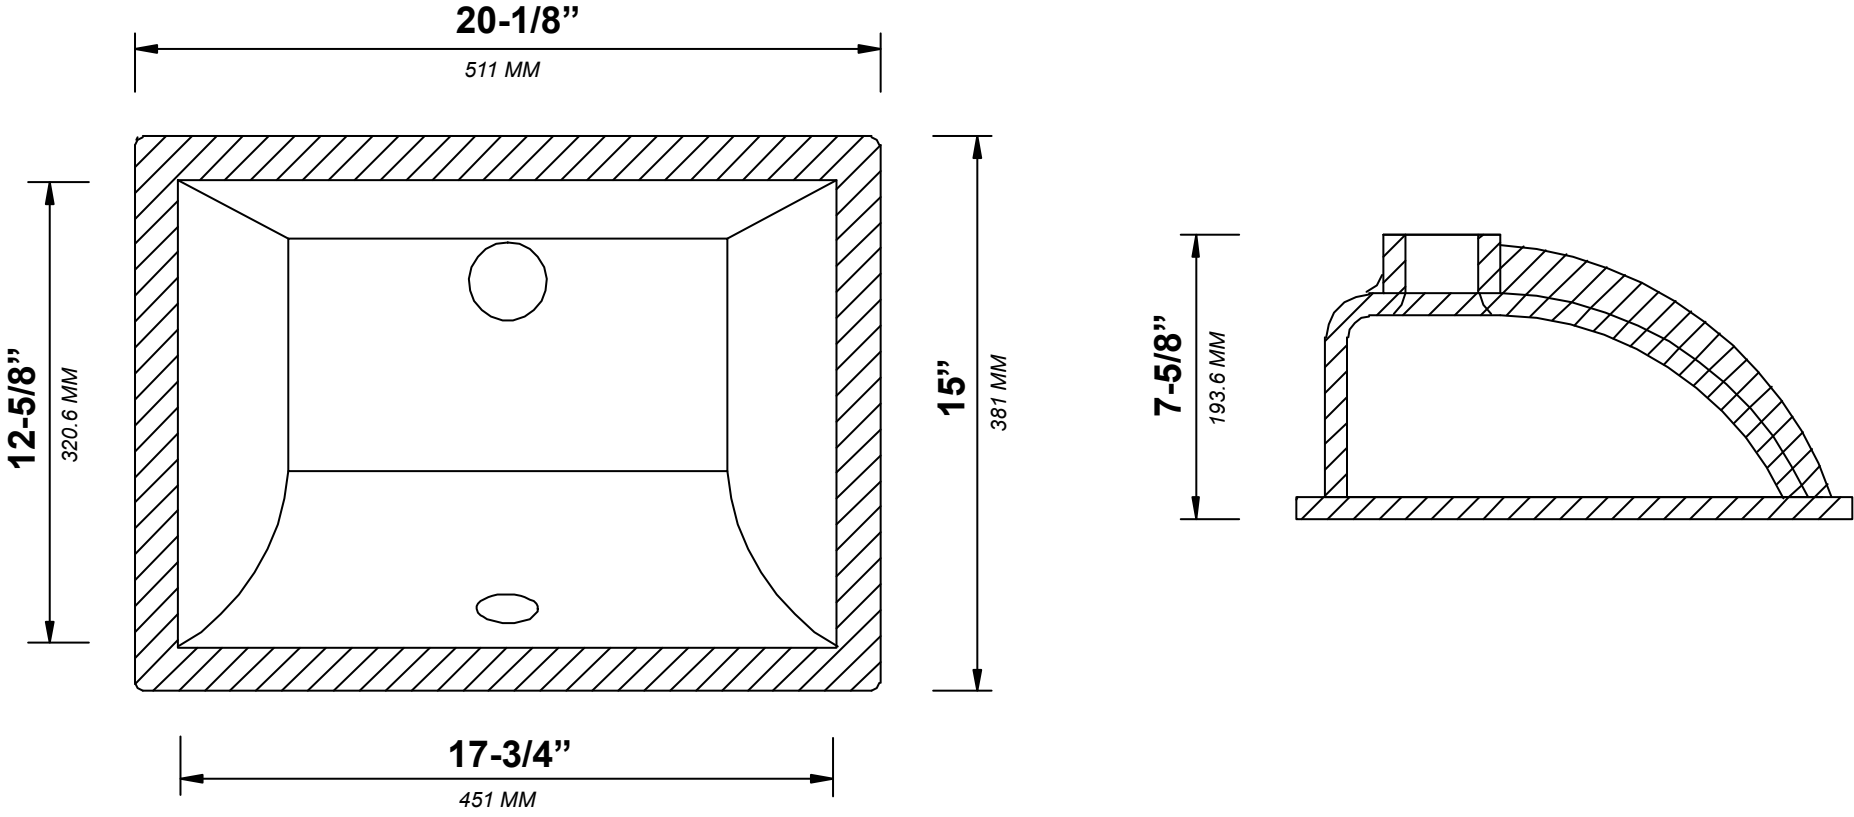

SIDE VIEW

84 IN DOUBLE SINK 2 IN STRAIGHT MITERED EDGE COUNTERTOP

84 IN DOUBLE SINK 2 IN STRAIGHT MITERED EDGE COUNTERTOP

NOTE: The dimensions specified below pertain exclusively to **Straight Mitered Edge** countertops. For information regarding **Double Cove Edge** dimensions, please refer to the Double Cove Edge dimensions section.

STANDARD RECTANGULAR UNDERMOUNT SINK

Note: All measurements are $\pm 1/4''$.

84 IN DOUBLE SINK 1.5 IN DOUBLE COVE EDGE COUNTERTOP

84 IN DOUBLE SINK 1.5 IN DOUBLE COVE EDGE COUNTERTOP

NOTE: The dimensions specified below pertain exclusively to **Double Cove Edge** countertops. For information regarding **Straight Mitered Edge** dimensions, please refer to the **Straight Mitered Edge** dimensions section.