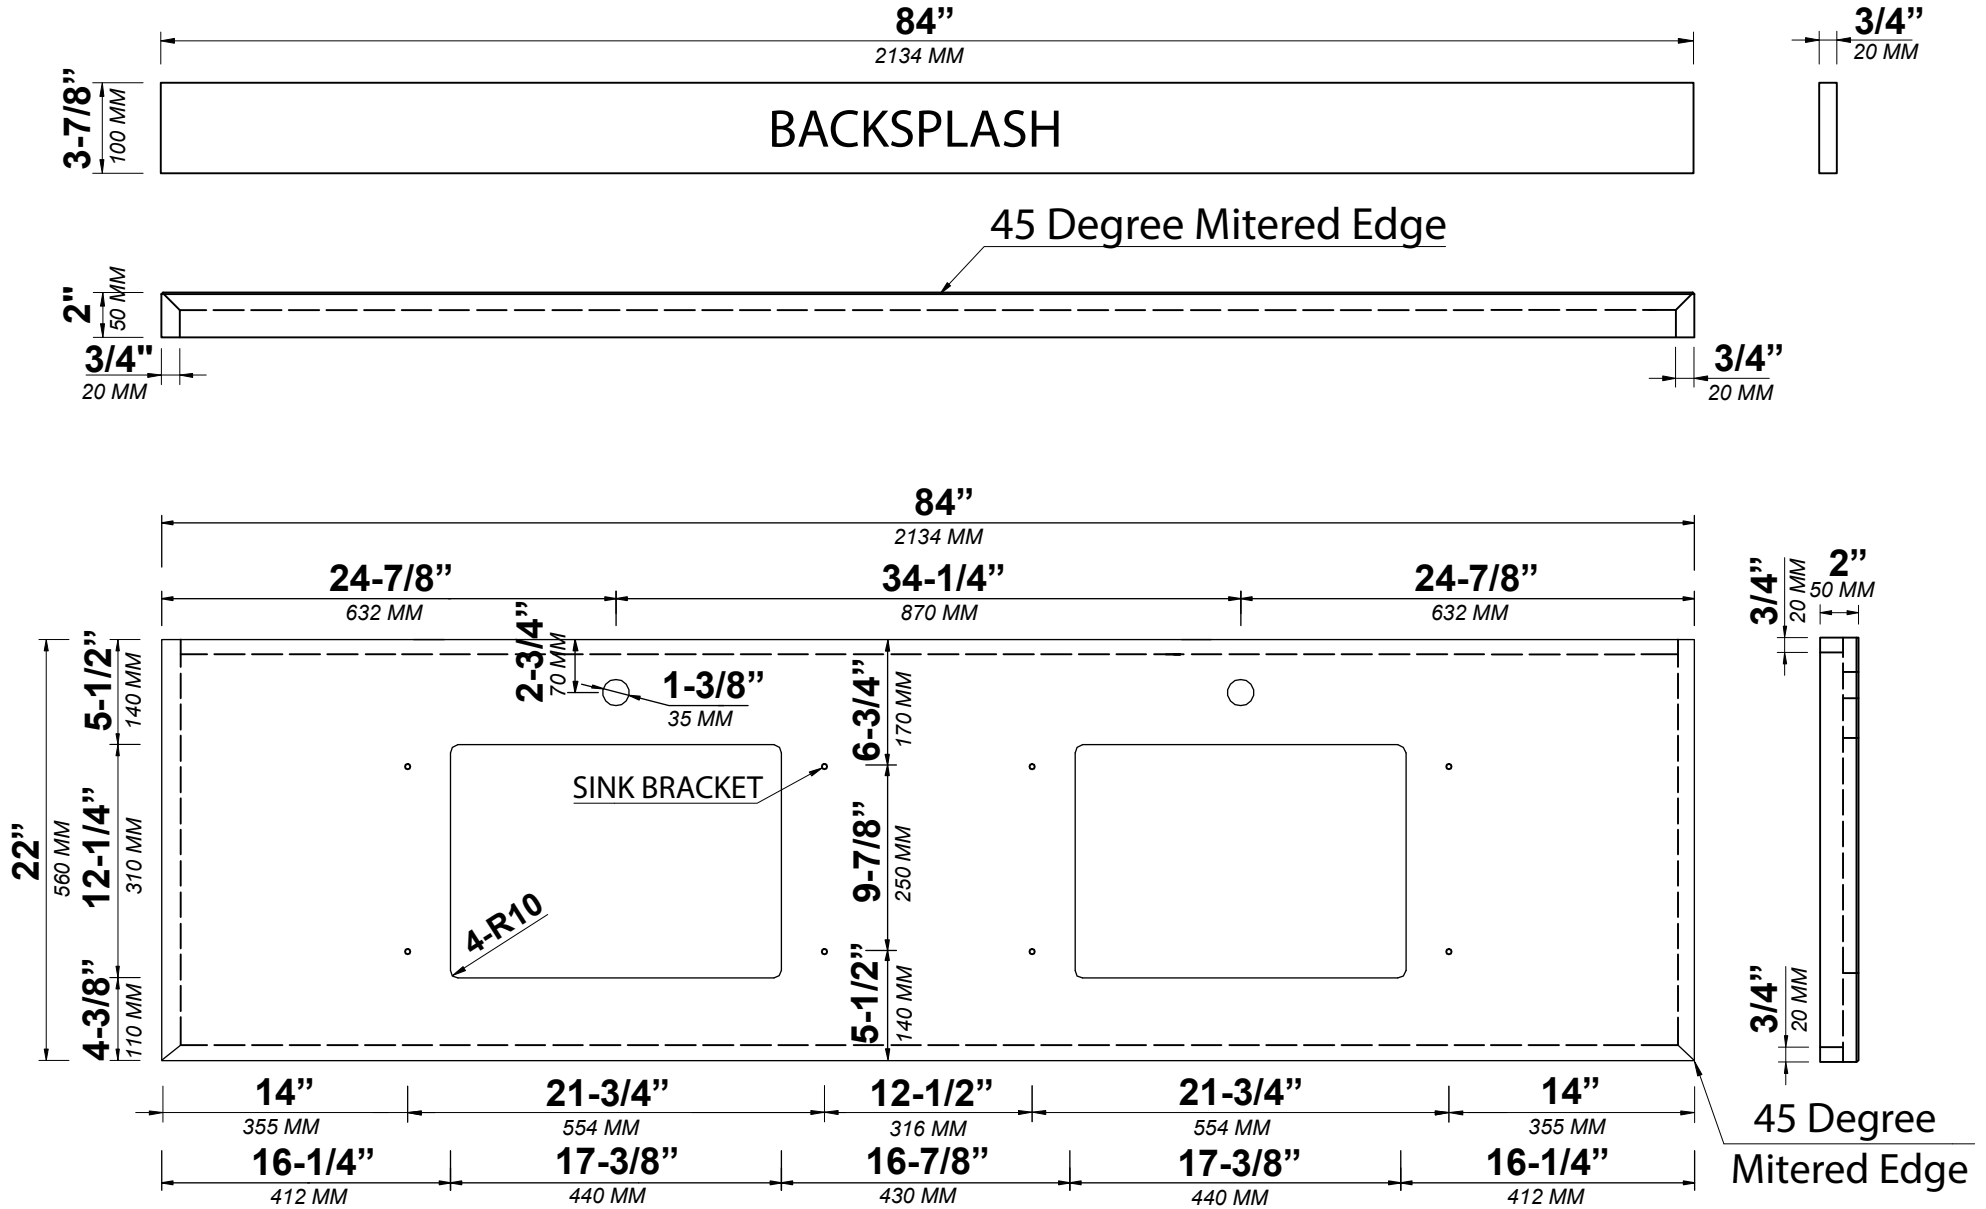

SIDE VIEW

84 IN DOUBLE SINK 2 IN STRAIGHT MITERED EDGE COUNTERTOP

84 IN DOUBLE SINK 2 IN STRAIGHT MITERED EDGE COUNTERTOP

NOTE: The dimensions specified below pertain exclusively to **Straight Mitered Edge** countertops. For information regarding **Double Cove Edge** dimensions, please refer to the Double Cove Edge dimensions section.

STANDARD RECTANGULAR UNDERMOUNT SINK

Note: All measurements are $\pm 1/4''$.

84 IN DOUBLE SINK 1.5 IN DOUBLE COVE EDGE COUNTERTOP

84 IN DOUBLE SINK 1.5 IN DOUBLE COVE EDGE COUNTERTOP

NOTE: The dimensions specified below pertain exclusively to **Double Cove Edge** countertops. For information regarding **Straight Mitered Edge** dimensions, please refer to the **Straight Mitered Edge** dimensions section.