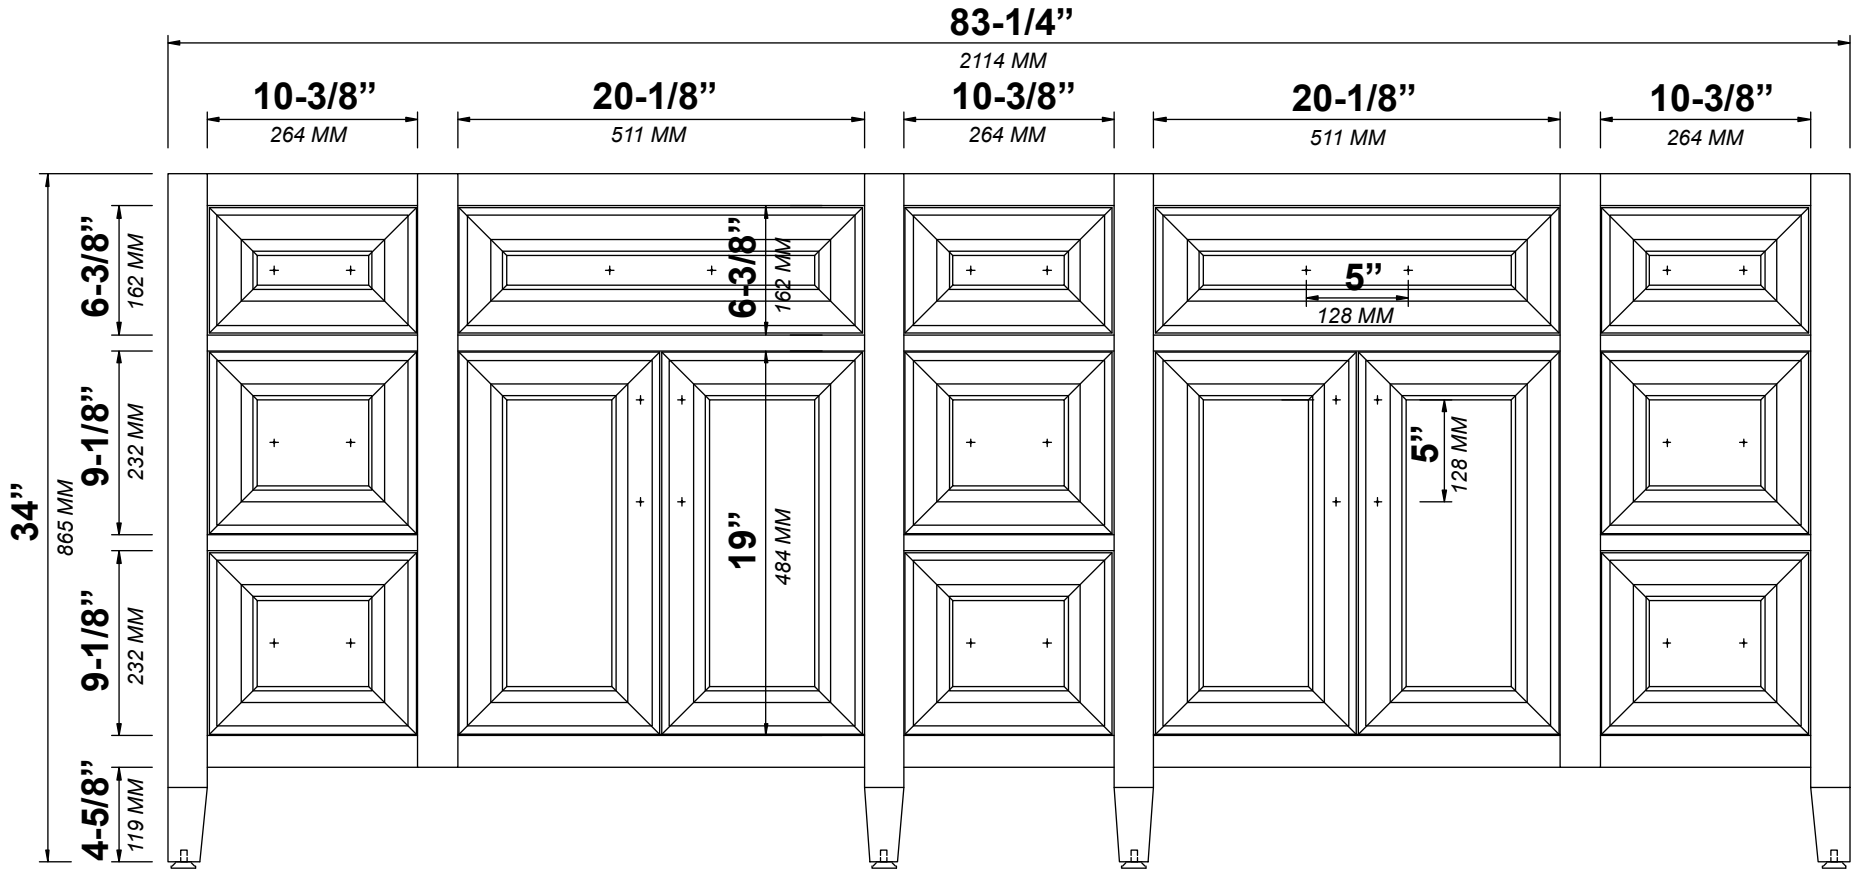

**SANTA MONICA 84 IN DOUBLE SINK
BATHROOM VANITY**

SANTA MONICA 84 IN DOUBLE SINK CABINET

FRONT VIEW

SANTA MONICA 84 IN DOUBLE SINK CABINET

TOP VIEW

SANTA MONICA 84 IN DOUBLE SINK CABINET

BACK VIEW

SANTA MONICA 84 IN DOUBLE SINK CABINET

SIDE VIEW

84 IN DOUBLE SINK 2 IN STRAIGHT MITERED EDGE COUNTERTOP

84 IN DOUBLE SINK 2 IN STRAIGHT MITERED EDGE COUNTERTOP

NOTE: The dimensions specified below pertain exclusively to **Straight Mitered Edge** countertops. For information regarding **Double Cove Edge** dimensions, please refer to the Double Cove Edge dimensions section.

STANDARD RECTANGULAR UNDERMOUNT SINK

Note: All measurements are $\pm 1/4''$.

84 IN DOUBLE SINK 1.5 IN DOUBLE COVE EDGE COUNTERTOP

84 IN DOUBLE SINK 1.5 IN DOUBLE COVE EDGE COUNTERTOP

NOTE: The dimensions specified below pertain exclusively to **Double Cove Edge** countertops. For information regarding **Straight Mitered Edge** dimensions, please refer to the **Straight Mitered Edge** dimensions section.