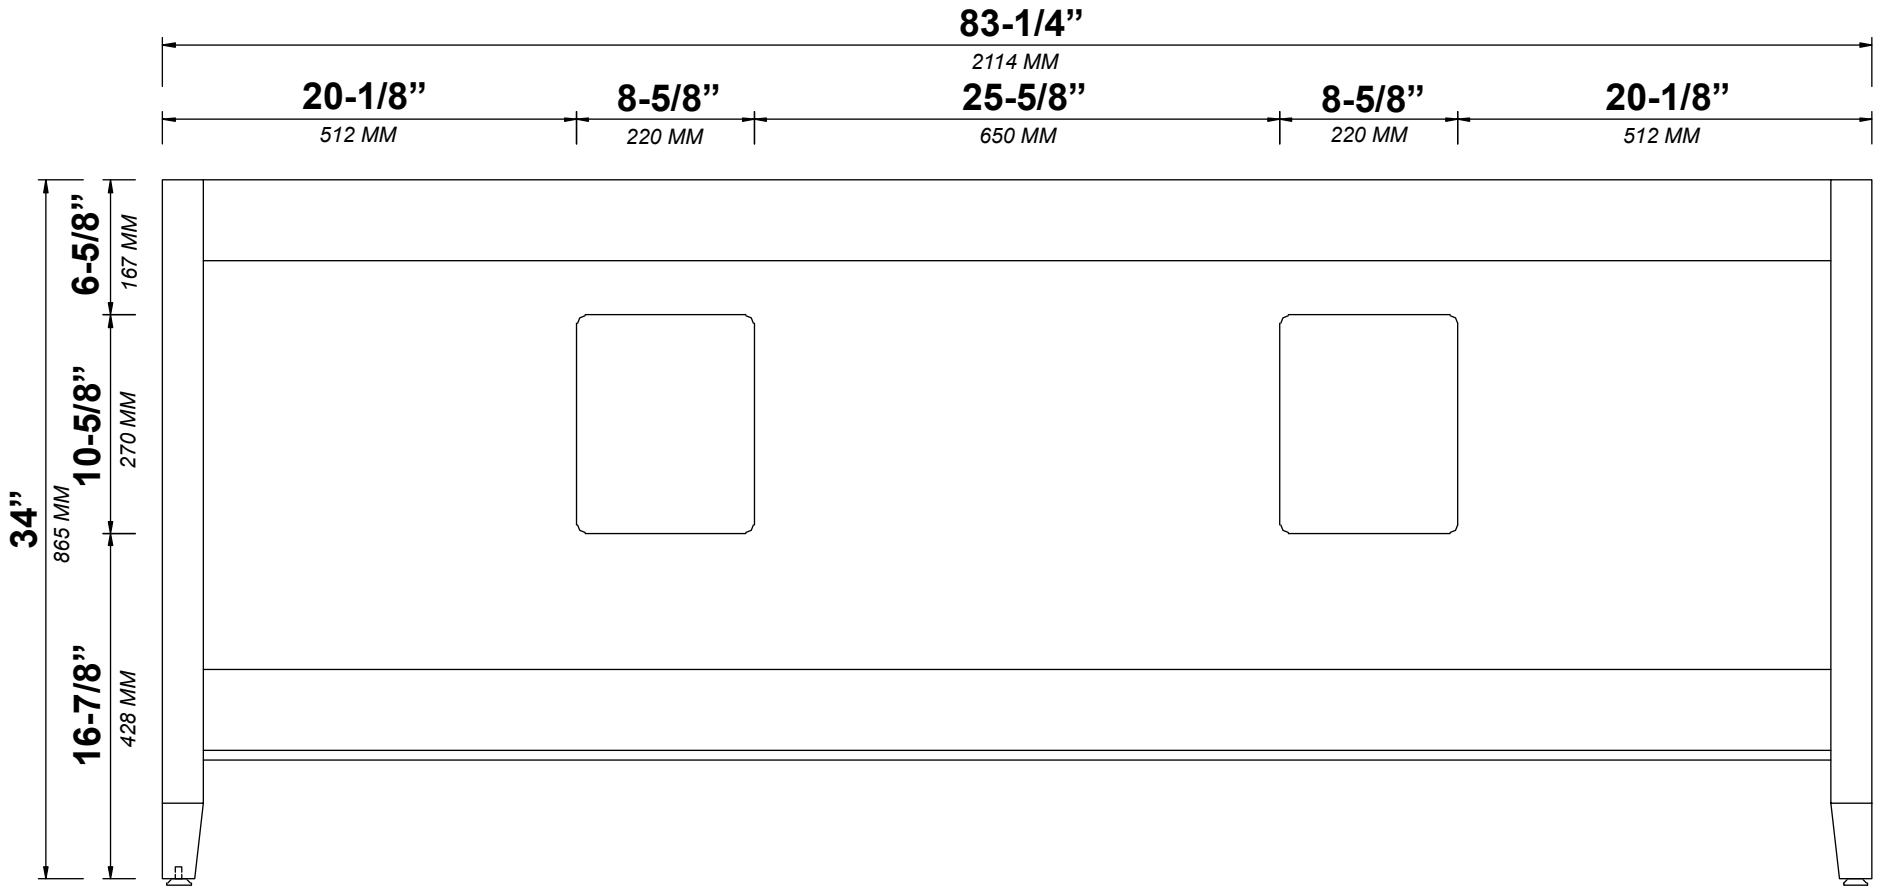

**SANTA MONICA 84 IN DOUBLE SINK
BATHROOM VANITY**

SANTA MONICA 84 IN DOUBLE SINK CABINET

FRONT VIEW

SANTA MONICA 84 IN DOUBLE SINK CABINET

TOP VIEW

SANTA MONICA 84 IN DOUBLE SINK CABINET

BACK VIEW

SANTA MONICA 84 IN DOUBLE SINK CABINET

SIDE VIEW

84 IN DOUBLE SINK 2 IN STRAIGHT MITERED EDGE COUNTERTOP

84 IN DOUBLE SINK 2 IN STRAIGHT MITERED EDGE COUNTERTOP

NOTE: The dimensions specified below pertain exclusively to **Straight Mitered Edge** countertops. For information regarding **Double Cove Edge** dimensions, please refer to the Double Cove Edge dimensions section.

STANDARD RECTANGULAR UNDERMOUNT SINK

Note: All measurements are $\pm 1/4''$.

84 IN DOUBLE SINK 1.5 IN DOUBLE COVE EDGE COUNTERTOP

84 IN DOUBLE SINK 1.5 IN DOUBLE COVE EDGE COUNTERTOP

NOTE: The dimensions specified below pertain exclusively to **Double Cove Edge** countertops. For information regarding **Straight Mitered Edge** dimensions, please refer to the **Straight Mitered Edge** dimensions section.