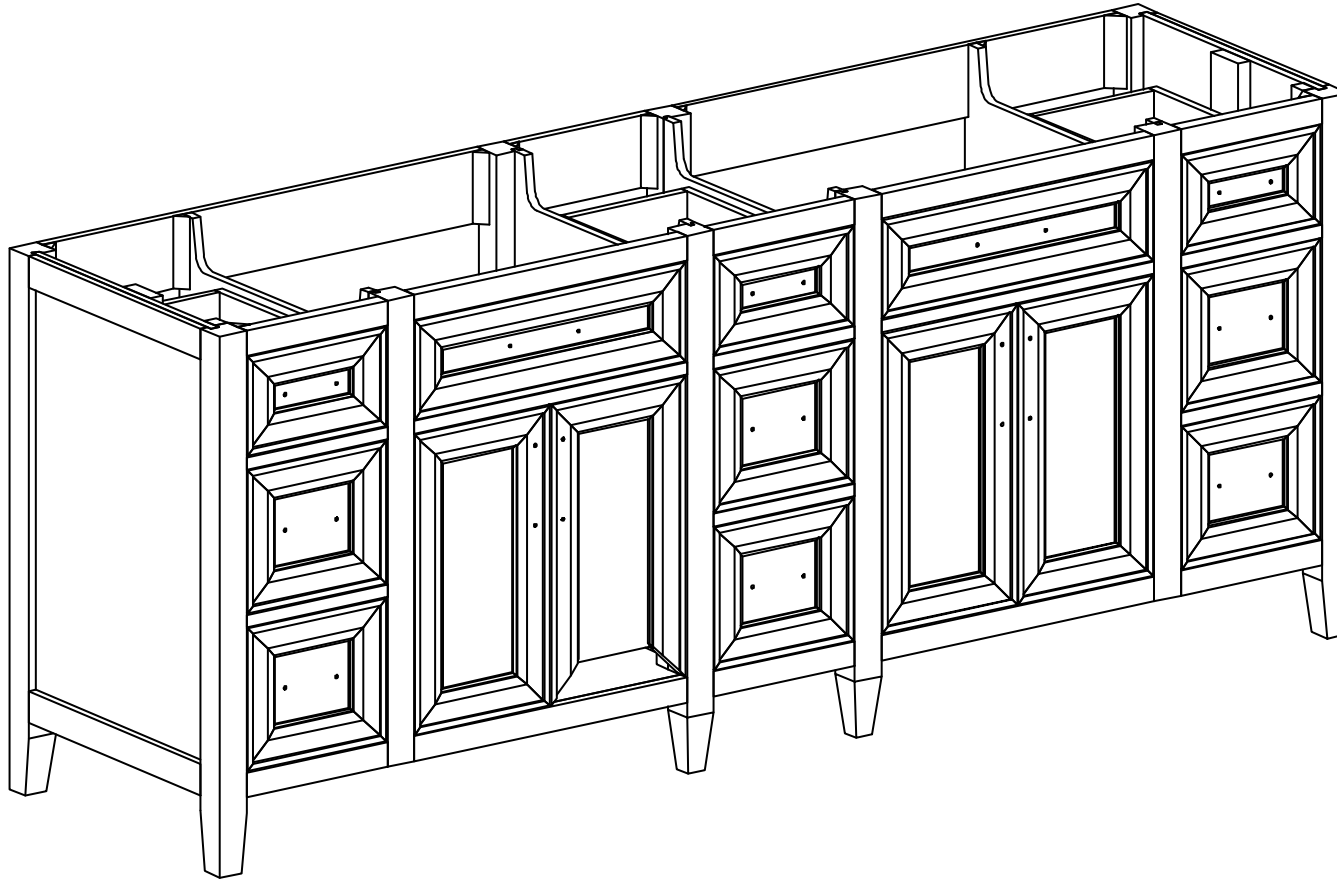

**SANTA MONICA 84 IN DOUBLE SINK
BATHROOM VANITY**

SANTA MONICA 84 IN DOUBLE SINK CABINET

FRONT VIEW

SANTA MONICA 84 IN DOUBLE SINK CABINET

TOP VIEW

SANTA MONICA 84 IN DOUBLE SINK CABINET

BACK VIEW

SANTA MONICA 84 IN DOUBLE SINK CABINET

SIDE VIEW

84 IN DOUBLE SINK 2 IN STRAIGHT MITERED EDGE COUNTERTOP

84 IN DOUBLE SINK 2 IN STRAIGHT MITERED EDGE COUNTERTOP

NOTE: The dimensions specified below pertain exclusively to **Straight Mitered Edge** countertops. For information regarding **Double Cove Edge** dimensions, please refer to the Double Cove Edge dimensions section.

STANDARD RECTANGULAR UNDERMOUNT SINK

Note: All measurements are $\pm 1/4''$.

84 IN DOUBLE SINK 1.5 IN DOUBLE COVE EDGE COUNTERTOP

84 IN DOUBLE SINK 1.5 IN DOUBLE COVE EDGE COUNTERTOP

NOTE: The dimensions specified below pertain exclusively to **Double Cove Edge** countertops. For information regarding **Straight Mitered Edge** dimensions, please refer to the **Straight Mitered Edge** dimensions section.