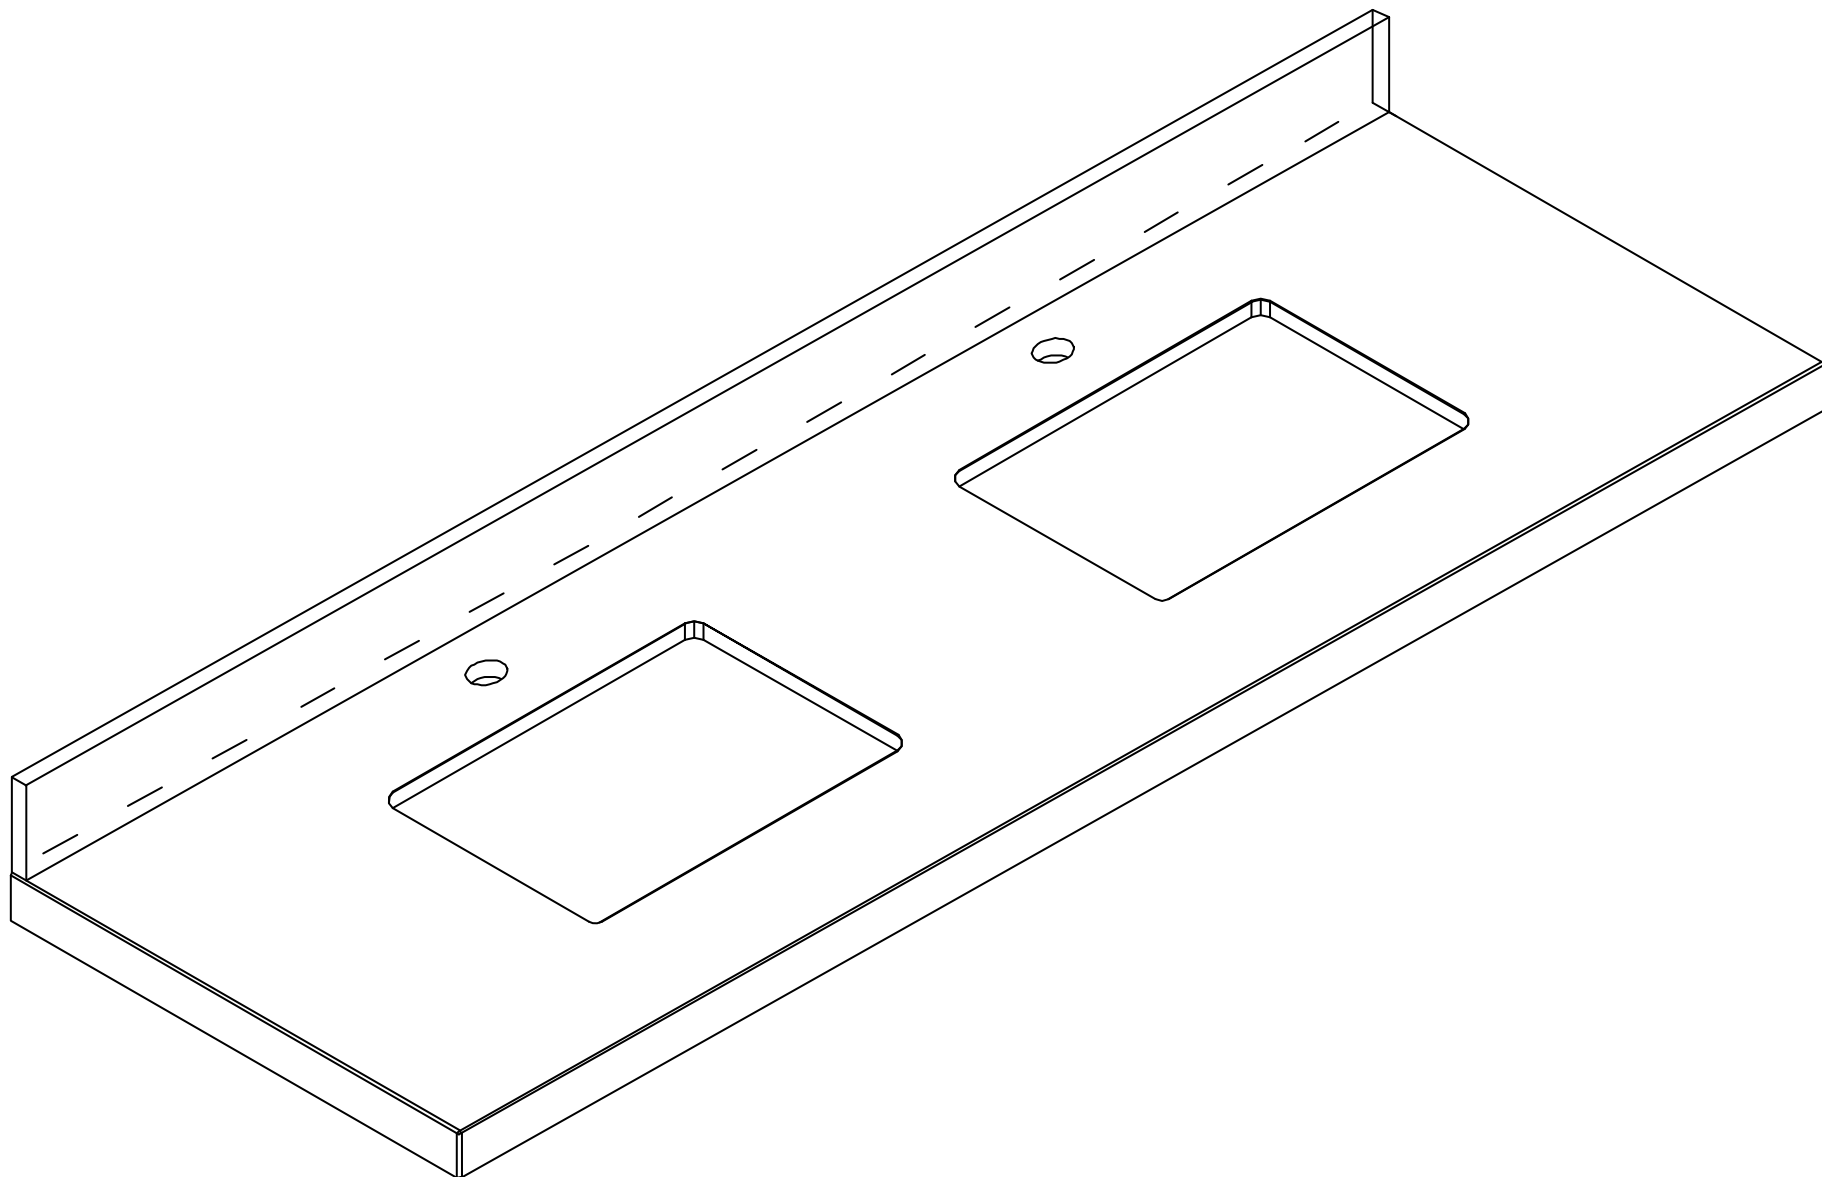

**SANTA MONICA 84 IN DOUBLE SINK
BATHROOM VANITY**

SANTA MONICA 84 IN DOUBLE SINK CABINET

FRONT VIEW

SANTA MONICA 84 IN DOUBLE SINK CABINET

TOP VIEW

SANTA MONICA 84 IN DOUBLE SINK CABINET

BACK VIEW

SANTA MONICA 84 IN DOUBLE SINK CABINET

SIDE VIEW

84 IN DOUBLE SINK 2 IN STRAIGHT MITERED EDGE COUNTERTOP

84 IN DOUBLE SINK 2 IN STRAIGHT MITERED EDGE COUNTERTOP

NOTE: The dimensions specified below pertain exclusively to **Straight Mitered Edge** countertops. For information regarding **Double Cove Edge** dimensions, please refer to the Double Cove Edge dimensions section.

STANDARD RECTANGULAR UNDERMOUNT SINK

Note: All measurements are $\pm 1/4''$.

84 IN DOUBLE SINK 1.5 IN DOUBLE COVE EDGE COUNTERTOP

84 IN DOUBLE SINK 1.5 IN DOUBLE COVE EDGE COUNTERTOP

NOTE: The dimensions specified below pertain exclusively to **Double Cove Edge** countertops. For information regarding **Straight Mitered Edge** dimensions, please refer to the **Straight Mitered Edge** dimensions section.