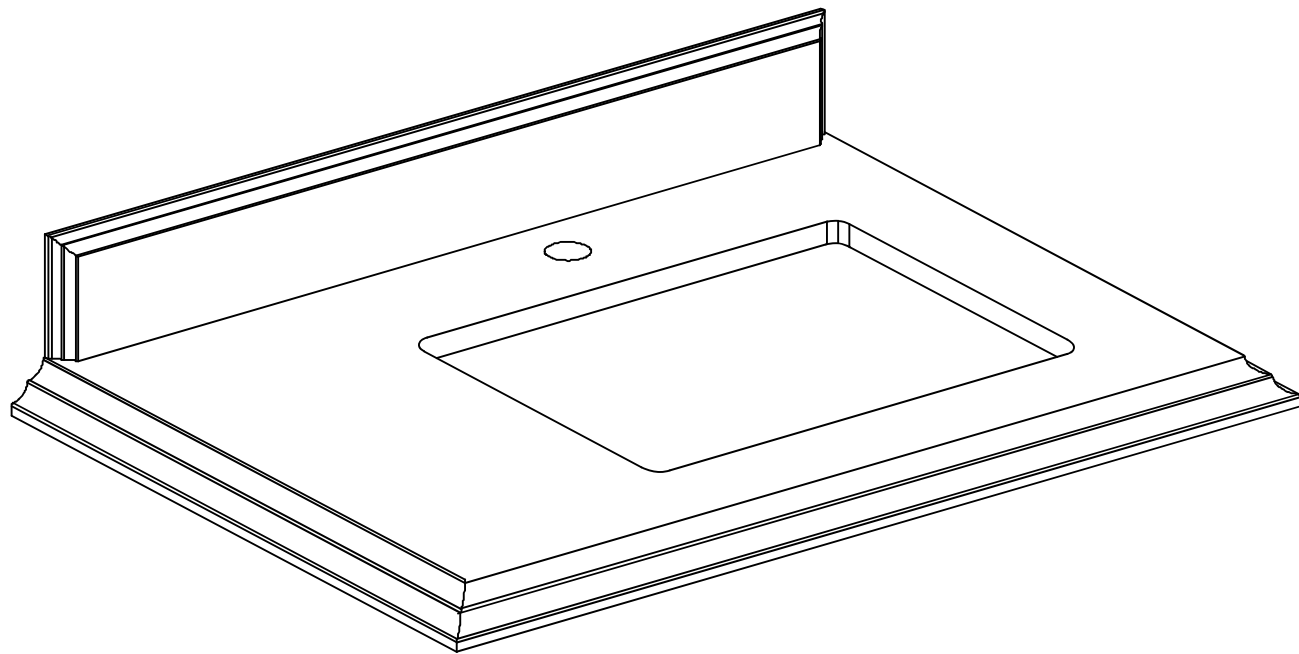

**SONOMA TEAK 36 IN SINGLE RIGHT OFFSET SINK
BATHROOM VANITY**

SONOMA TEAK 36 IN SINGLE RIGHT OFFSET SINK CABINET

FRONT VIEW

SONOMA TEAK 36 IN SINGLE RIGHT OFFSET SINK CABINET

TOP VIEW

SONOMA TEAK 36 IN SINGLE RIGHT OFFSET SINK CABINET

BACK VIEW

SONOMA TEAK 36 IN SINGLE RIGHT OFFSET SINK CABINET

SIDE VIEW

36 IN SINGLE RIGHT OFFSET SINK 2 IN STRAIGHT MITERED EDGE COUNTERTOP

36 IN SINGLE RIGHT OFFSET SINK 2 IN STRAIGHT MITERED EDGE COUNTERTOP

NOTE: The dimensions specified below pertain exclusively to **Straight Mitered Edge** countertops. For information regarding **Double Cove Edge** dimensions, please refer to the Double Cove Edge dimensions section.

STANDARD RECTANGULAR UNDERMOUNT SINK

36 IN SINGLE RIGHT OFFSET SINK 1.5 IN DOUBLE COVE EDGE COUNTERTOP

36 IN SINGLE RIGHT OFFSET SINK 1.5 IN DOUBLE COVE EDGE COUNTERTOP

NOTE: The dimensions specified below pertain exclusively to **Double Cove Edge** countertops. For information regarding **Straight Mitered Edge** dimensions, please refer to the **Straight Mitered Edge** dimensions section.