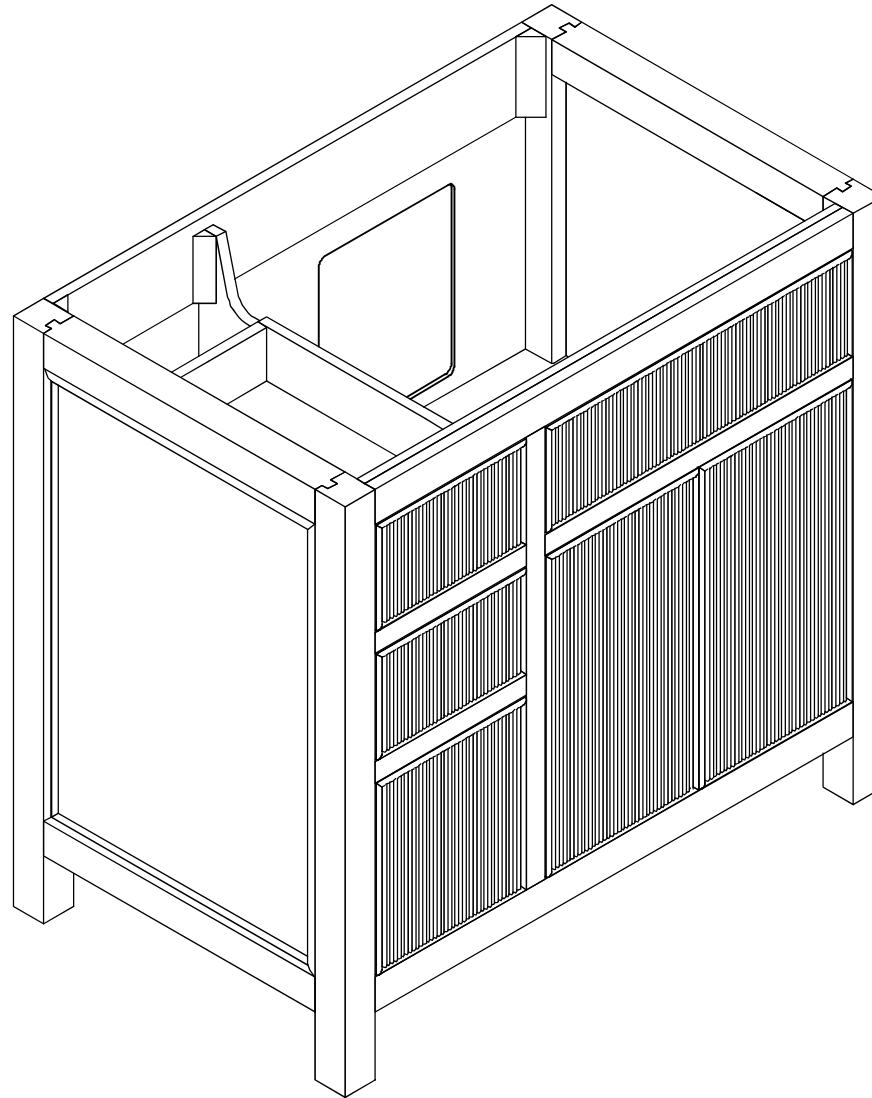

**SONOMA TEAK 36 IN SINGLE RIGHT OFFSET SINK
BATHROOM VANITY**

SONOMA TEAK 36 IN SINGLE RIGHT OFFSET SINK CABINET

FRONT VIEW

SONOMA TEAK 36 IN SINGLE RIGHT OFFSET SINK CABINET

TOP VIEW

SONOMA TEAK 36 IN SINGLE RIGHT OFFSET SINK CABINET

BACK VIEW

SONOMA TEAK 36 IN SINGLE RIGHT OFFSET SINK CABINET

SIDE VIEW

36 IN SINGLE RIGHT OFFSET SINK 2 IN STRAIGHT MITERED EDGE COUNTERTOP

36 IN SINGLE RIGHT OFFSET SINK 2 IN STRAIGHT MITERED EDGE COUNTERTOP

NOTE: The dimensions specified below pertain exclusively to **Straight Mitered Edge** countertops. For information regarding **Double Cove Edge** dimensions, please refer to the Double Cove Edge dimensions section.

STANDARD RECTANGULAR UNDERMOUNT SINK

36 IN SINGLE RIGHT OFFSET SINK 1.5 IN DOUBLE COVE EDGE COUNTERTOP

36 IN SINGLE RIGHT OFFSET SINK 1.5 IN DOUBLE COVE EDGE COUNTERTOP

NOTE: The dimensions specified below pertain exclusively to **Double Cove Edge** countertops. For information regarding **Straight Mitered Edge** dimensions, please refer to the **Straight Mitered Edge** dimensions section.