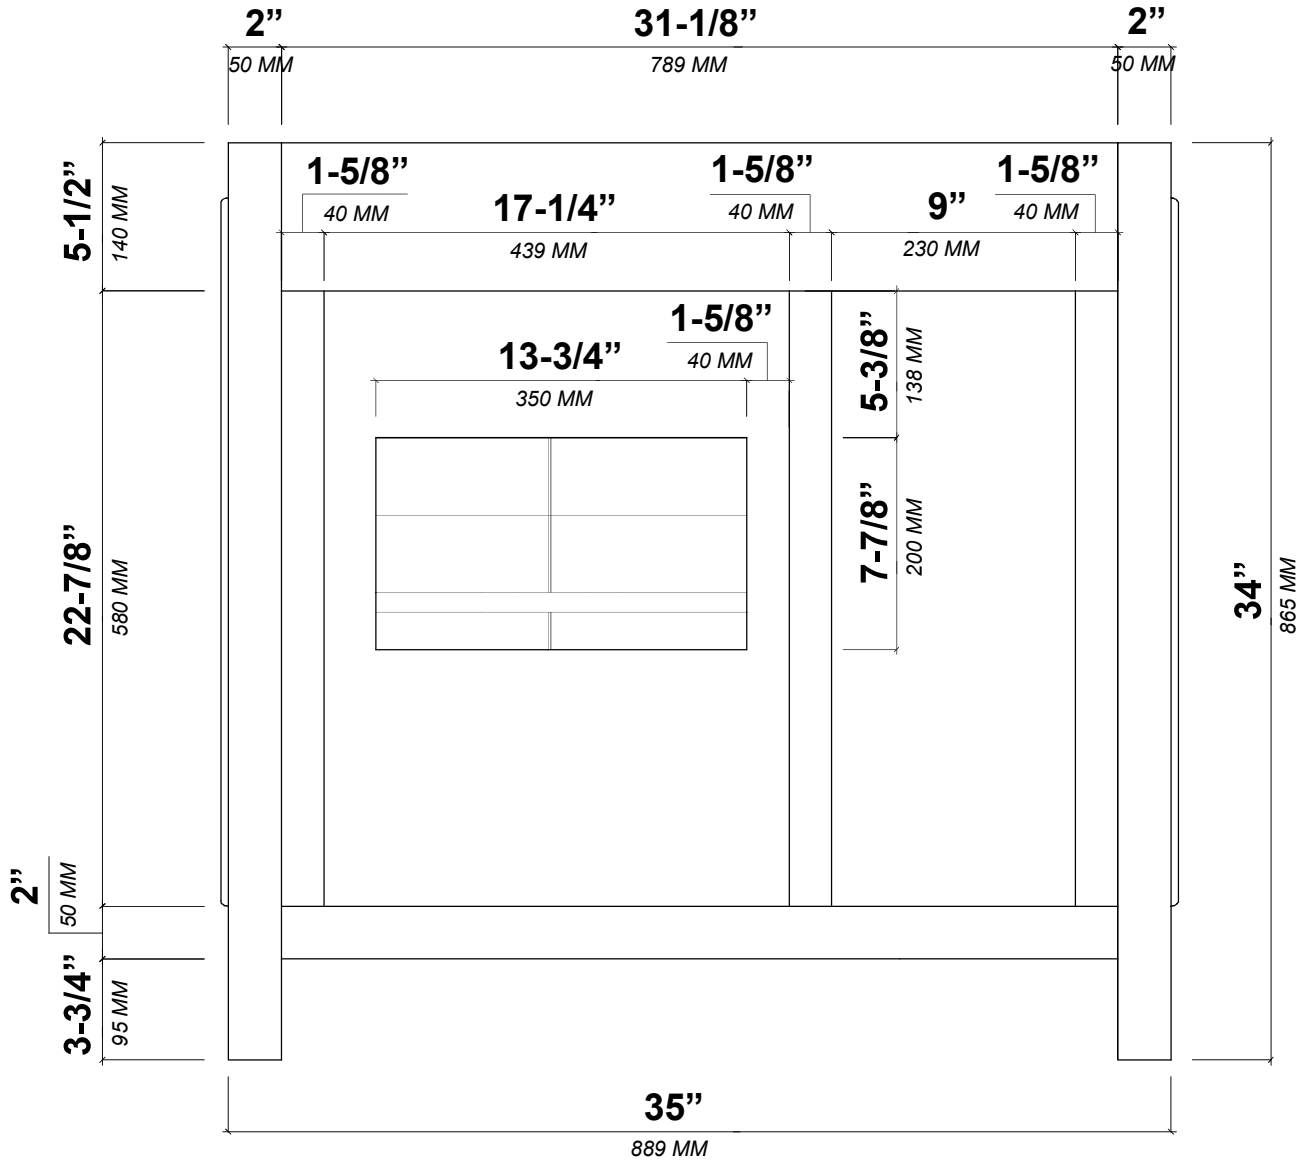

**SONOMA TEAK 36 IN SINGLE RIGHT OFFSET SINK
BATHROOM VANITY**

SONOMA TEAK 36 IN SINGLE RIGHT OFFSET SINK CABINET

FRONT VIEW

SONOMA TEAK 36 IN SINGLE RIGHT OFFSET SINK CABINET

TOP VIEW

SONOMA TEAK 36 IN SINGLE RIGHT OFFSET SINK CABINET

BACK VIEW

SONOMA TEAK 36 IN SINGLE RIGHT OFFSET SINK CABINET

SIDE VIEW

36 IN SINGLE RIGHT OFFSET SINK 2 IN STRAIGHT MITERED EDGE COUNTERTOP

36 IN SINGLE RIGHT OFFSET SINK 2 IN STRAIGHT MITERED EDGE COUNTERTOP

NOTE: The dimensions specified below pertain exclusively to **Straight Mitered Edge** countertops. For information regarding **Double Cove Edge** dimensions, please refer to the Double Cove Edge dimensions section.

STANDARD RECTANGULAR UNDERMOUNT SINK

36 IN SINGLE RIGHT OFFSET SINK 1.5 IN DOUBLE COVE EDGE COUNTERTOP

36 IN SINGLE RIGHT OFFSET SINK 1.5 IN DOUBLE COVE EDGE COUNTERTOP

NOTE: The dimensions specified below pertain exclusively to **Double Cove Edge** countertops. For information regarding **Straight Mitered Edge** dimensions, please refer to the **Straight Mitered Edge** dimensions section.