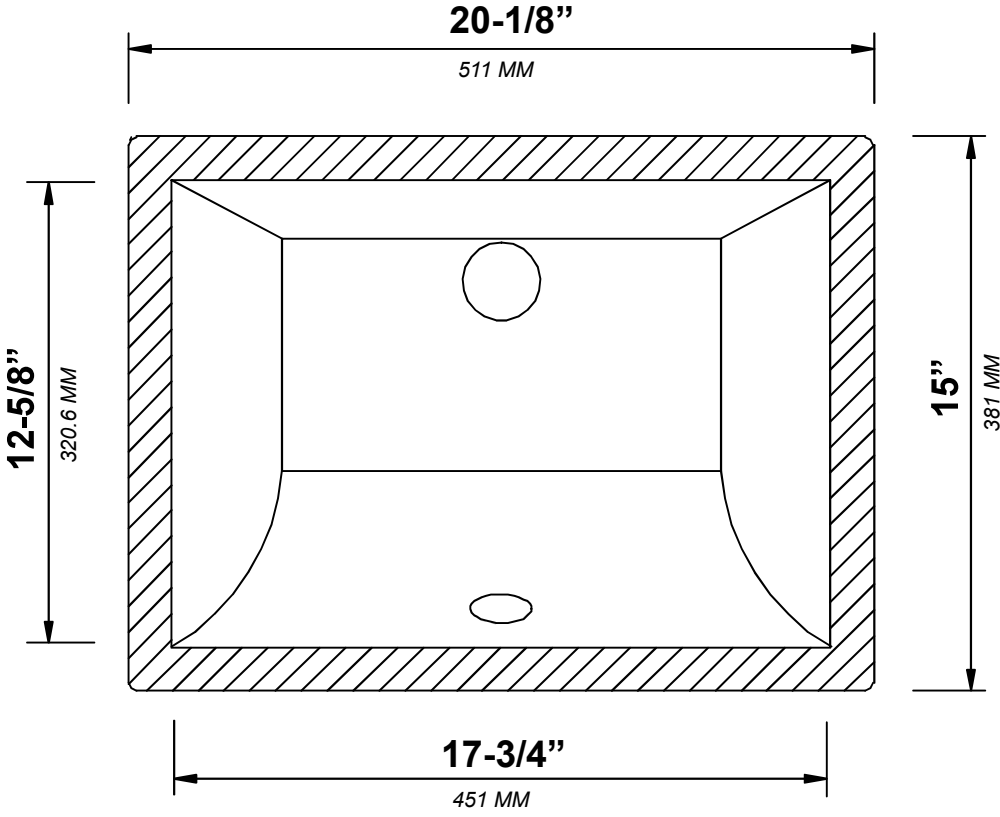

**SONOMA TEAK 36 IN SINGLE RIGHT OFFSET SINK
BATHROOM VANITY**

SONOMA TEAK 36 IN SINGLE RIGHT OFFSET SINK CABINET

FRONT VIEW

SONOMA TEAK 36 IN SINGLE RIGHT OFFSET SINK CABINET

TOP VIEW

SONOMA TEAK 36 IN SINGLE RIGHT OFFSET SINK CABINET

BACK VIEW

SONOMA TEAK 36 IN SINGLE RIGHT OFFSET SINK CABINET

SIDE VIEW

36 IN SINGLE RIGHT OFFSET SINK 2 IN STRAIGHT MITERED EDGE COUNTERTOP

36 IN SINGLE RIGHT OFFSET SINK 2 IN STRAIGHT MITERED EDGE COUNTERTOP

NOTE: The dimensions specified below pertain exclusively to **Straight Mitered Edge** countertops. For information regarding **Double Cove Edge** dimensions, please refer to the Double Cove Edge dimensions section.

STANDARD RECTANGULAR UNDERMOUNT SINK

36 IN SINGLE RIGHT OFFSET SINK 1.5 IN DOUBLE COVE EDGE COUNTERTOP

36 IN SINGLE RIGHT OFFSET SINK 1.5 IN DOUBLE COVE EDGE COUNTERTOP

NOTE: The dimensions specified below pertain exclusively to **Double Cove Edge** countertops. For information regarding **Straight Mitered Edge** dimensions, please refer to the **Straight Mitered Edge** dimensions section.