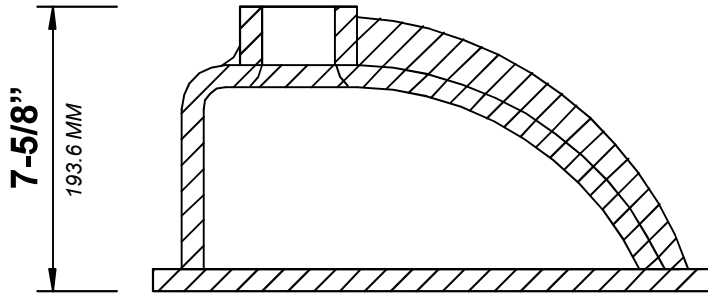

BACK VIEW

SONOMA TEAK 36 IN SINGLE RIGHT OFFSET SINK CABINET

SIDE VIEW

36 IN SINGLE RIGHT OFFSET SINK 2 IN STRAIGHT MITERED EDGE COUNTERTOP

36 IN SINGLE RIGHT OFFSET SINK 2 IN STRAIGHT MITERED EDGE COUNTERTOP

NOTE: The dimensions specified below pertain exclusively to **Straight Mitered Edge** countertops. For information regarding **Double Cove Edge** dimensions, please refer to the Double Cove Edge dimensions section.

STANDARD RECTANGULAR UNDERMOUNT SINK

36 IN SINGLE RIGHT OFFSET SINK 1.5 IN DOUBLE COVE EDGE COUNTERTOP

36 IN SINGLE RIGHT OFFSET SINK 1.5 IN DOUBLE COVE EDGE COUNTERTOP

NOTE: The dimensions specified below pertain exclusively to **Double Cove Edge** countertops. For information regarding **Straight Mitered Edge** dimensions, please refer to the **Straight Mitered Edge** dimensions section.