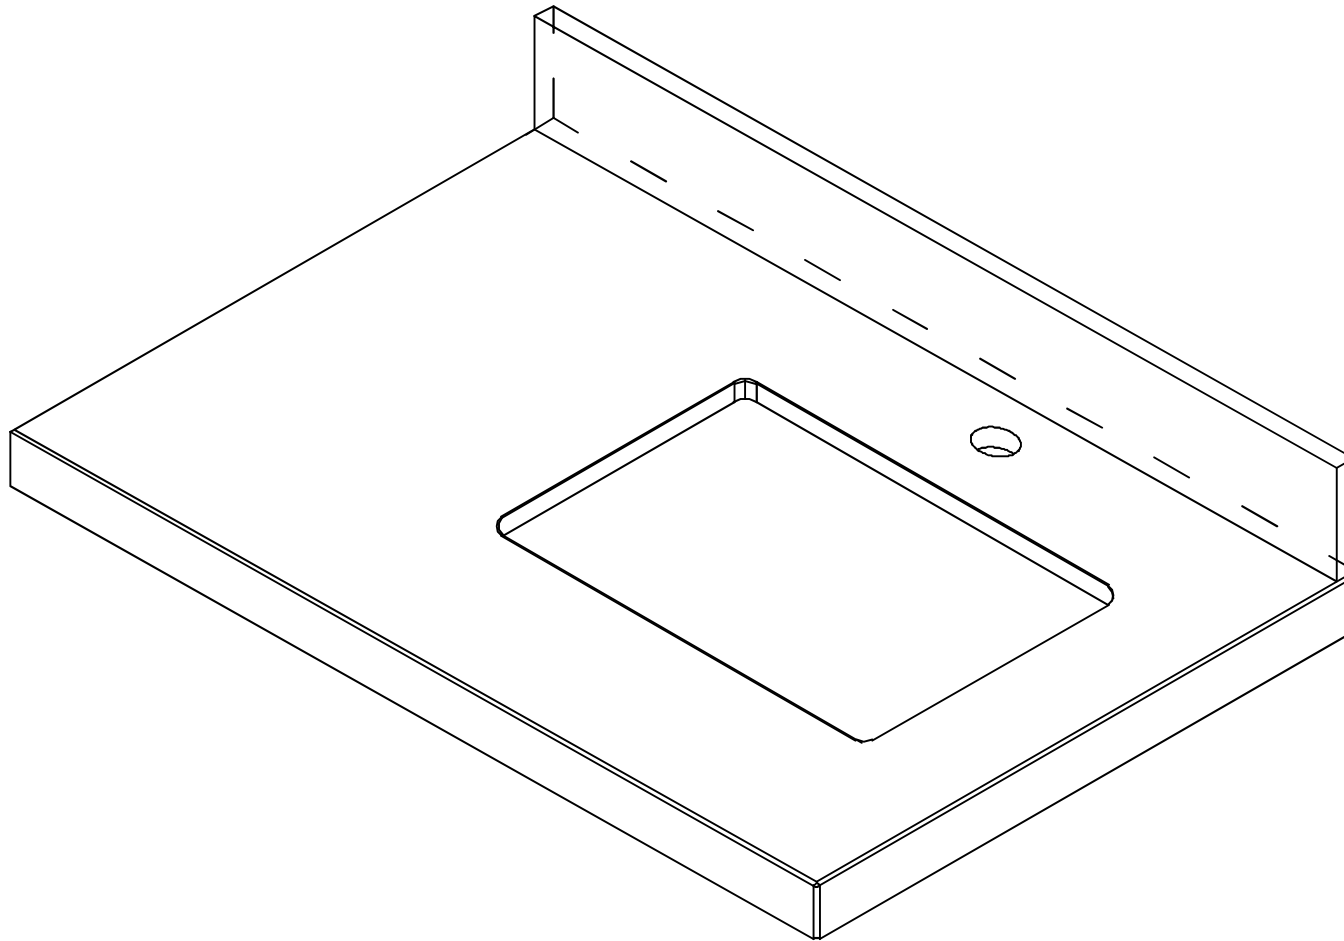

**SONOMA TEAK 36 IN SINGLE RIGHT OFFSET SINK
BATHROOM VANITY**

SONOMA TEAK 36 IN SINGLE RIGHT OFFSET SINK CABINET

FRONT VIEW

SONOMA TEAK 36 IN SINGLE RIGHT OFFSET SINK CABINET

TOP VIEW

SONOMA TEAK 36 IN SINGLE RIGHT OFFSET SINK CABINET

BACK VIEW

SONOMA TEAK 36 IN SINGLE RIGHT OFFSET SINK CABINET

SIDE VIEW

36 IN SINGLE RIGHT OFFSET SINK 2 IN STRAIGHT MITERED EDGE COUNTERTOP

36 IN SINGLE RIGHT OFFSET SINK 2 IN STRAIGHT MITERED EDGE COUNTERTOP

NOTE: The dimensions specified below pertain exclusively to **Straight Mitered Edge** countertops. For information regarding **Double Cove Edge** dimensions, please refer to the Double Cove Edge dimensions section.

STANDARD RECTANGULAR UNDERMOUNT SINK

36 IN SINGLE RIGHT OFFSET SINK 1.5 IN DOUBLE COVE EDGE COUNTERTOP

36 IN SINGLE RIGHT OFFSET SINK 1.5 IN DOUBLE COVE EDGE COUNTERTOP

NOTE: The dimensions specified below pertain exclusively to **Double Cove Edge** countertops. For information regarding **Straight Mitered Edge** dimensions, please refer to the **Straight Mitered Edge** dimensions section.