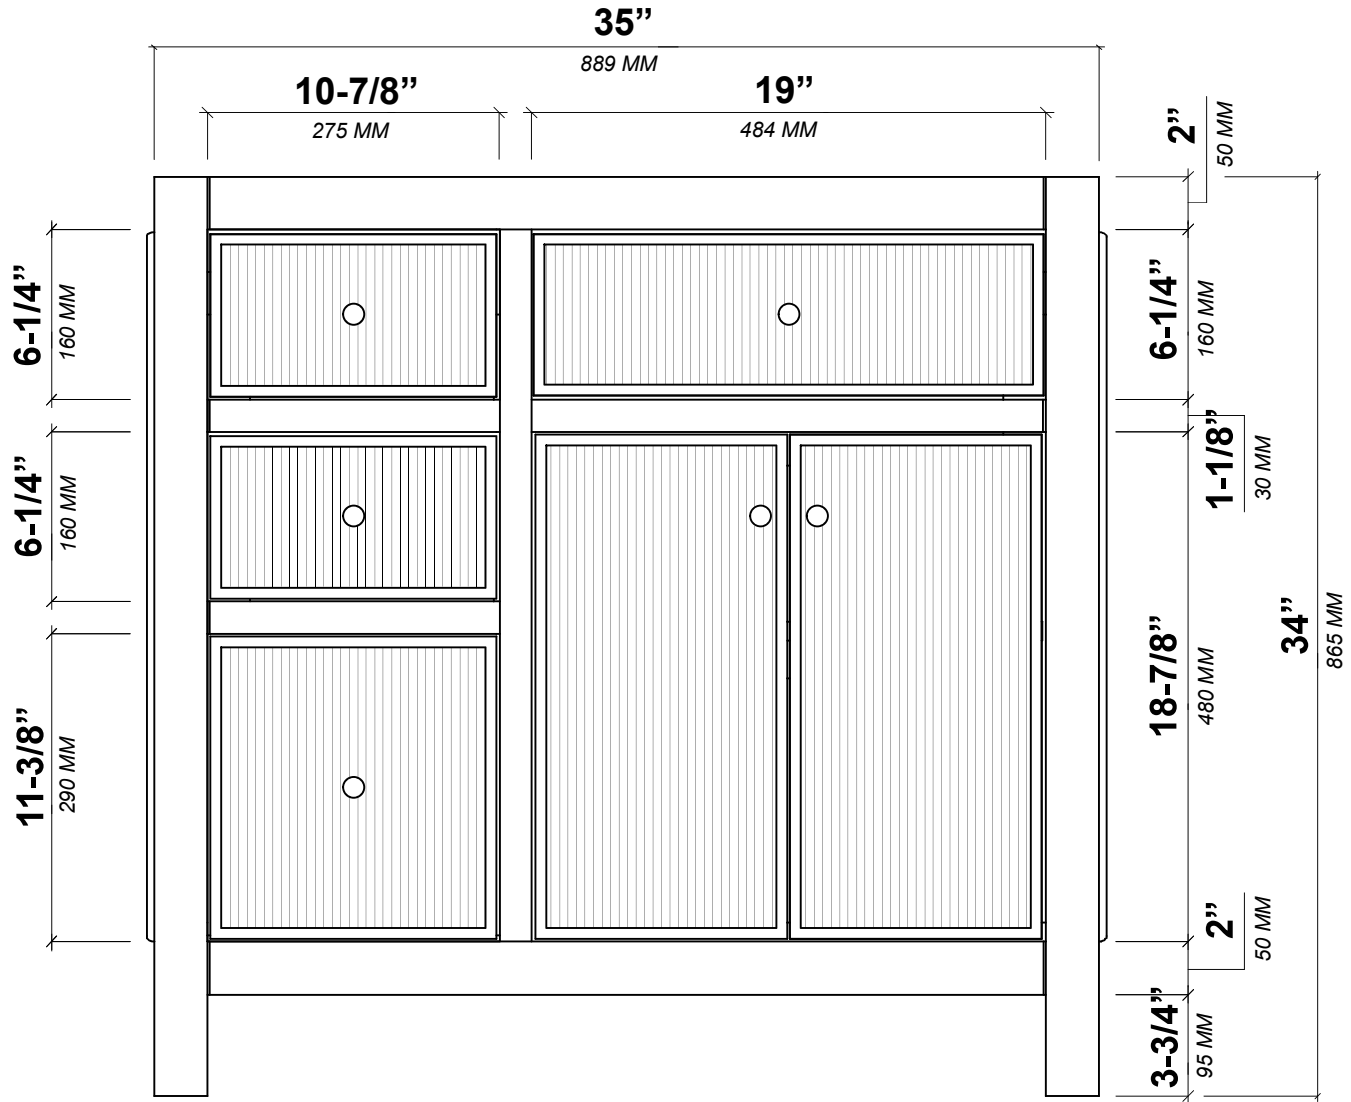

**SONOMA TEAK 36 IN SINGLE RIGHT OFFSET SINK
BATHROOM VANITY**

SONOMA TEAK 36 IN SINGLE RIGHT OFFSET SINK CABINET

FRONT VIEW

SONOMA TEAK 36 IN SINGLE RIGHT OFFSET SINK CABINET

TOP VIEW

SONOMA TEAK 36 IN SINGLE RIGHT OFFSET SINK CABINET

BACK VIEW

SONOMA TEAK 36 IN SINGLE RIGHT OFFSET SINK CABINET

SIDE VIEW

36 IN SINGLE RIGHT OFFSET SINK 2 IN STRAIGHT MITERED EDGE COUNTERTOP

36 IN SINGLE RIGHT OFFSET SINK 2 IN STRAIGHT MITERED EDGE COUNTERTOP

NOTE: The dimensions specified below pertain exclusively to **Straight Mitered Edge** countertops. For information regarding **Double Cove Edge** dimensions, please refer to the Double Cove Edge dimensions section.

STANDARD RECTANGULAR UNDERMOUNT SINK

36 IN SINGLE RIGHT OFFSET SINK 1.5 IN DOUBLE COVE EDGE COUNTERTOP

36 IN SINGLE RIGHT OFFSET SINK 1.5 IN DOUBLE COVE EDGE COUNTERTOP

NOTE: The dimensions specified below pertain exclusively to **Double Cove Edge** countertops. For information regarding **Straight Mitered Edge** dimensions, please refer to the **Straight Mitered Edge** dimensions section.