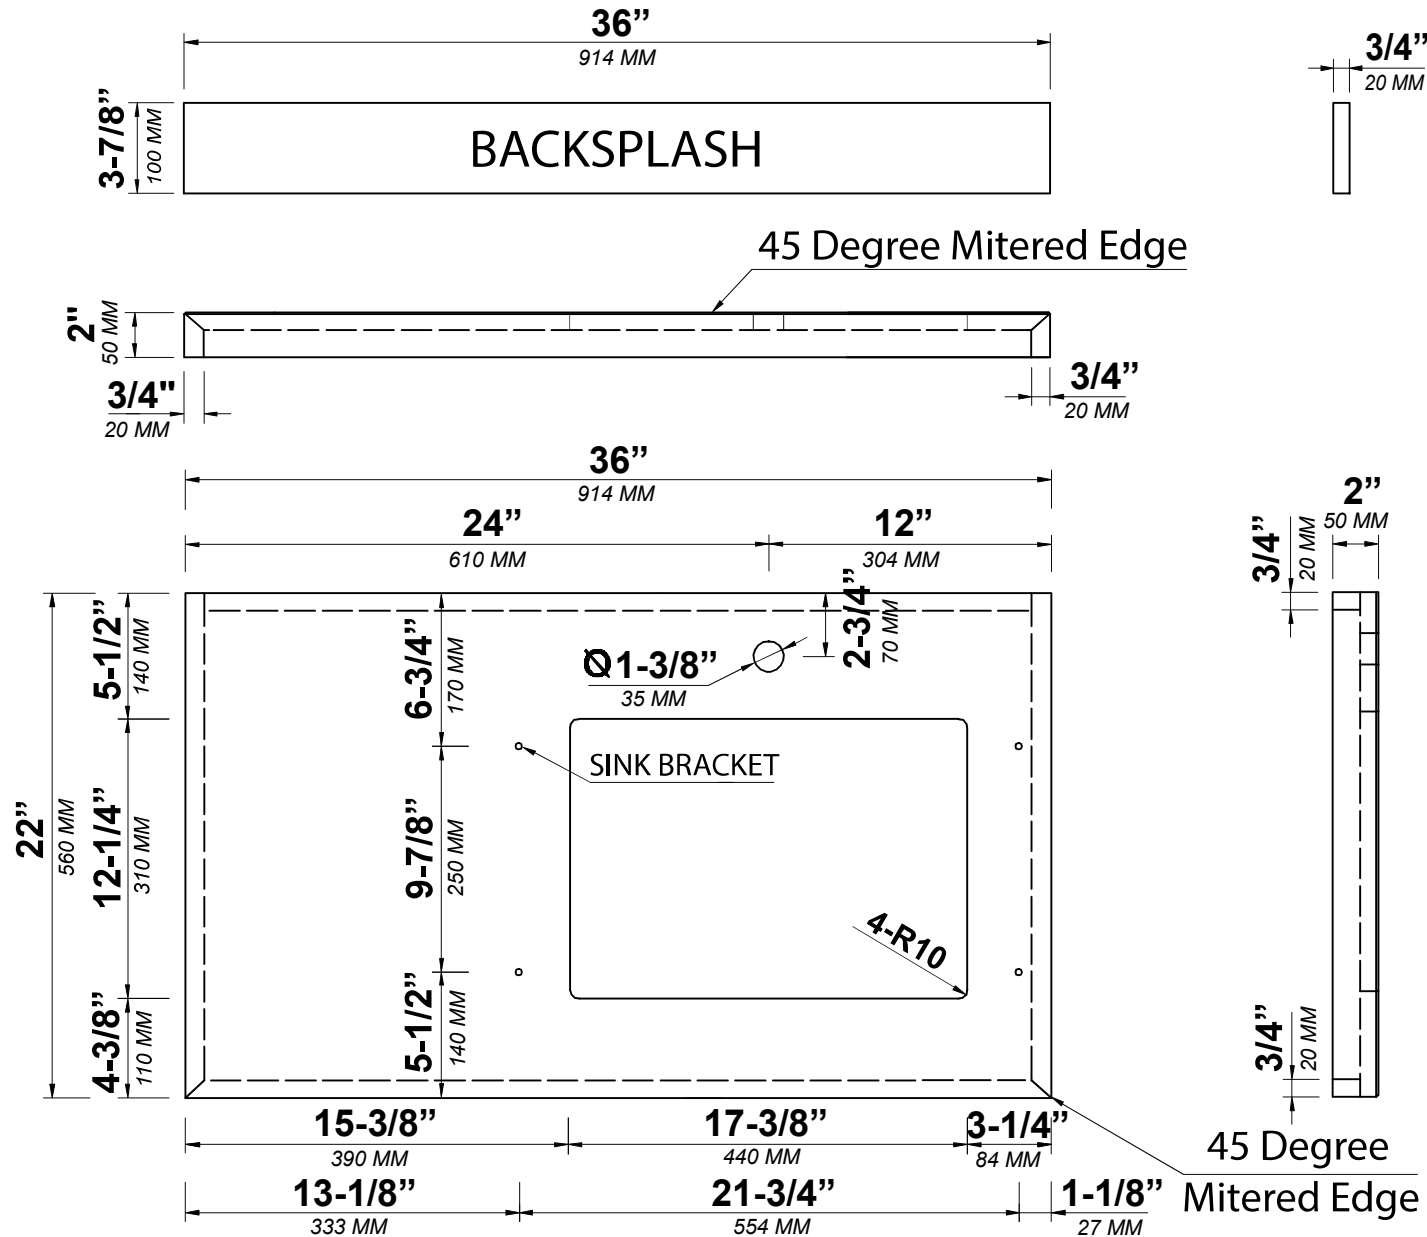

**SONOMA TEAK 36 IN SINGLE RIGHT OFFSET SINK
BATHROOM VANITY**

SONOMA TEAK 36 IN SINGLE RIGHT OFFSET SINK CABINET

FRONT VIEW

SONOMA TEAK 36 IN SINGLE RIGHT OFFSET SINK CABINET

TOP VIEW

SONOMA TEAK 36 IN SINGLE RIGHT OFFSET SINK CABINET

BACK VIEW

SONOMA TEAK 36 IN SINGLE RIGHT OFFSET SINK CABINET

SIDE VIEW

36 IN SINGLE RIGHT OFFSET SINK 2 IN STRAIGHT MITERED EDGE COUNTERTOP

36 IN SINGLE RIGHT OFFSET SINK 2 IN STRAIGHT MITERED EDGE COUNTERTOP

NOTE: The dimensions specified below pertain exclusively to **Straight Mitered Edge** countertops. For information regarding **Double Cove Edge** dimensions, please refer to the Double Cove Edge dimensions section.

STANDARD RECTANGULAR UNDERMOUNT SINK

36 IN SINGLE RIGHT OFFSET SINK 1.5 IN DOUBLE COVE EDGE COUNTERTOP

36 IN SINGLE RIGHT OFFSET SINK 1.5 IN DOUBLE COVE EDGE COUNTERTOP

NOTE: The dimensions specified below pertain exclusively to **Double Cove Edge** countertops. For information regarding **Straight Mitered Edge** dimensions, please refer to the **Straight Mitered Edge** dimensions section.