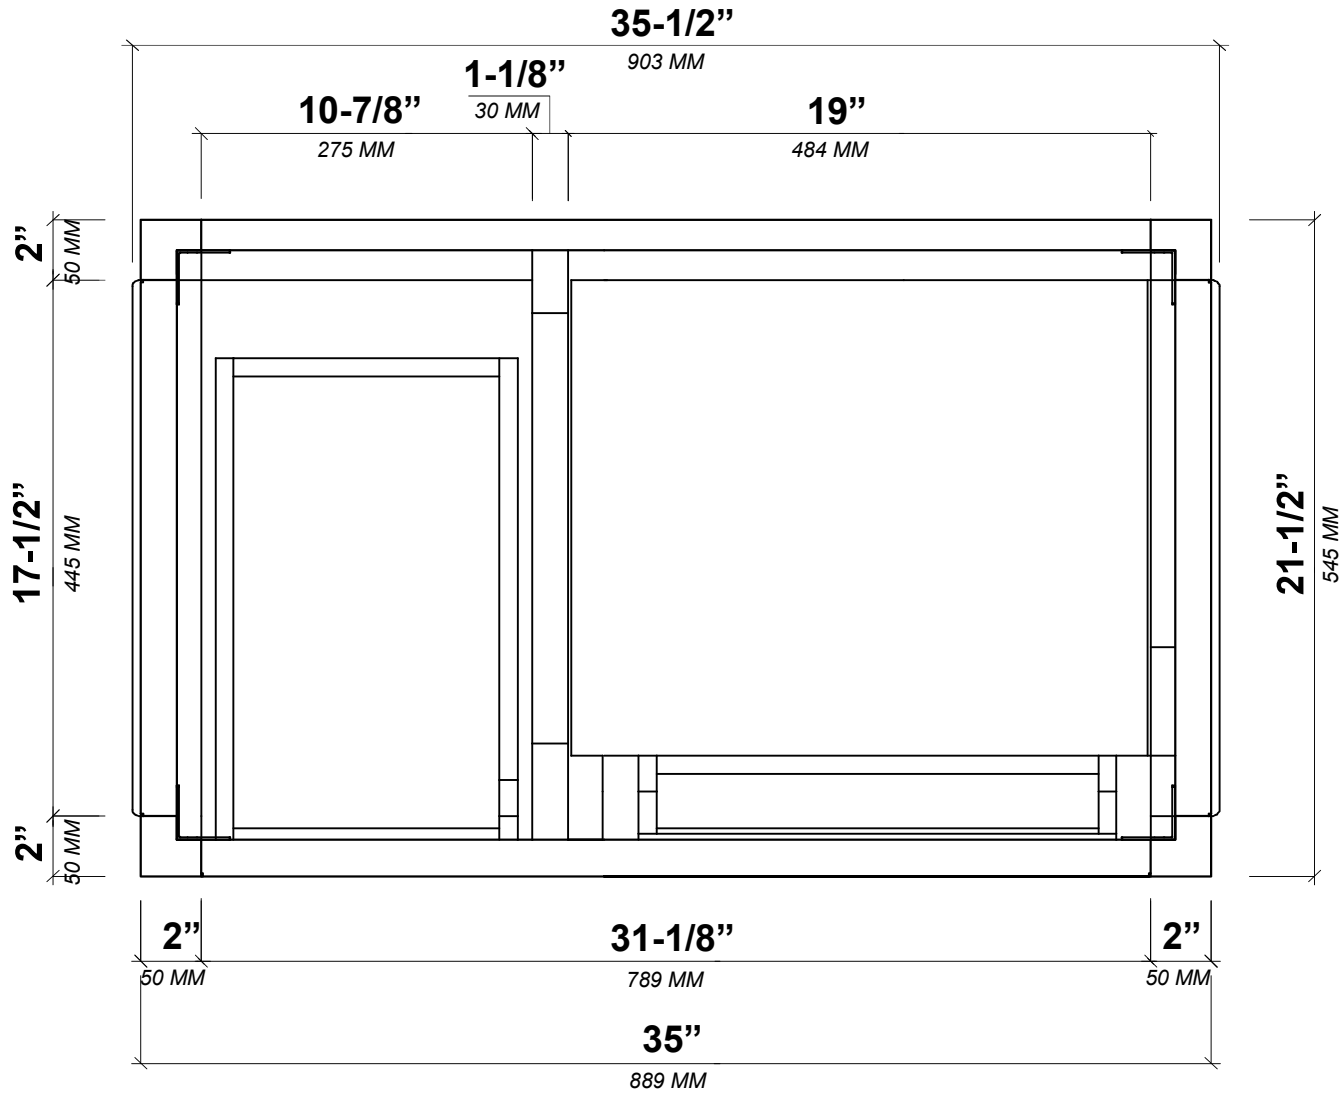

**SONOMA TEAK 36 IN SINGLE RIGHT OFFSET SINK
BATHROOM VANITY**

SONOMA TEAK 36 IN SINGLE RIGHT OFFSET SINK CABINET

FRONT VIEW

SONOMA TEAK 36 IN SINGLE RIGHT OFFSET SINK CABINET

TOP VIEW

SONOMA TEAK 36 IN SINGLE RIGHT OFFSET SINK CABINET

BACK VIEW

SONOMA TEAK 36 IN SINGLE RIGHT OFFSET SINK CABINET

SIDE VIEW

36 IN SINGLE RIGHT OFFSET SINK 2 IN STRAIGHT MITERED EDGE COUNTERTOP

36 IN SINGLE RIGHT OFFSET SINK 2 IN STRAIGHT MITERED EDGE COUNTERTOP

NOTE: The dimensions specified below pertain exclusively to **Straight Mitered Edge** countertops. For information regarding **Double Cove Edge** dimensions, please refer to the Double Cove Edge dimensions section.

STANDARD RECTANGULAR UNDERMOUNT SINK

36 IN SINGLE RIGHT OFFSET SINK 1.5 IN DOUBLE COVE EDGE COUNTERTOP

36 IN SINGLE RIGHT OFFSET SINK 1.5 IN DOUBLE COVE EDGE COUNTERTOP

NOTE: The dimensions specified below pertain exclusively to **Double Cove Edge** countertops. For information regarding **Straight Mitered Edge** dimensions, please refer to the **Straight Mitered Edge** dimensions section.