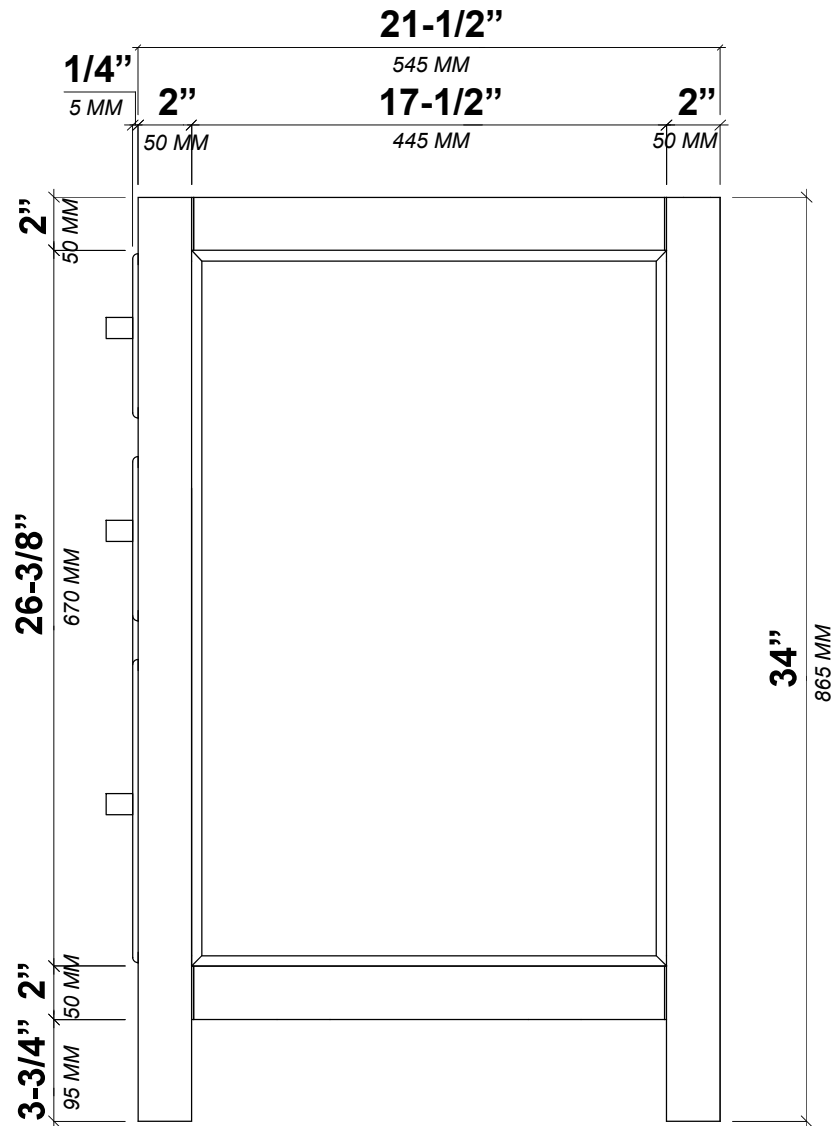

**SONOMA TEAK 36 IN SINGLE RIGHT OFFSET SINK
BATHROOM VANITY**

SONOMA TEAK 36 IN SINGLE RIGHT OFFSET SINK CABINET

FRONT VIEW

SONOMA TEAK 36 IN SINGLE RIGHT OFFSET SINK CABINET

TOP VIEW

SONOMA TEAK 36 IN SINGLE RIGHT OFFSET SINK CABINET

BACK VIEW

SONOMA TEAK 36 IN SINGLE RIGHT OFFSET SINK CABINET

SIDE VIEW

36 IN SINGLE RIGHT OFFSET SINK 2 IN STRAIGHT MITERED EDGE COUNTERTOP

36 IN SINGLE RIGHT OFFSET SINK 2 IN STRAIGHT MITERED EDGE COUNTERTOP

NOTE: The dimensions specified below pertain exclusively to **Straight Mitered Edge** countertops. For information regarding **Double Cove Edge** dimensions, please refer to the Double Cove Edge dimensions section.

STANDARD RECTANGULAR UNDERMOUNT SINK

36 IN SINGLE RIGHT OFFSET SINK 1.5 IN DOUBLE COVE EDGE COUNTERTOP

36 IN SINGLE RIGHT OFFSET SINK 1.5 IN DOUBLE COVE EDGE COUNTERTOP

NOTE: The dimensions specified below pertain exclusively to **Double Cove Edge** countertops. For information regarding **Straight Mitered Edge** dimensions, please refer to the **Straight Mitered Edge** dimensions section.