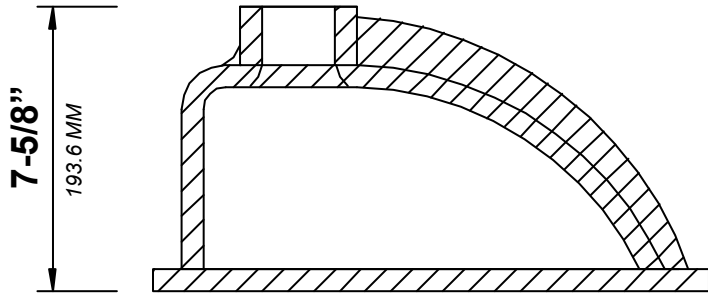

BACK VIEW

SONOMA TEAK 42 IN SINGLE SINK CABINET

SIDE VIEW

42 IN SINGLE SINK 2 IN STRAIGHT MITERED EDGE COUNTERTOP

42 IN SINGLE SINK 2 IN STRAIGHT MITERED EDGE COUNTERTOP

NOTE: The dimensions specified below pertain exclusively to **Straight Mitered Edge** countertops. For information regarding **Double Cove Edge** dimensions, please refer to the Double Cove Edge dimensions section.

STANDARD RECTANGULAR UNDERMOUNT SINK

42 IN SINGLE SINK 1.5 IN DOUBLE COVE EDGE COUNTERTOP

42 IN SINGLE SINK 1.5 IN DOUBLE COVE EDGE COUNTERTOP

NOTE: The dimensions specified below pertain exclusively to **Double Cove Edge** countertops. For information regarding **Straight Mitered Edge** dimensions, please refer to the Straight Mitered Edge dimensions section.