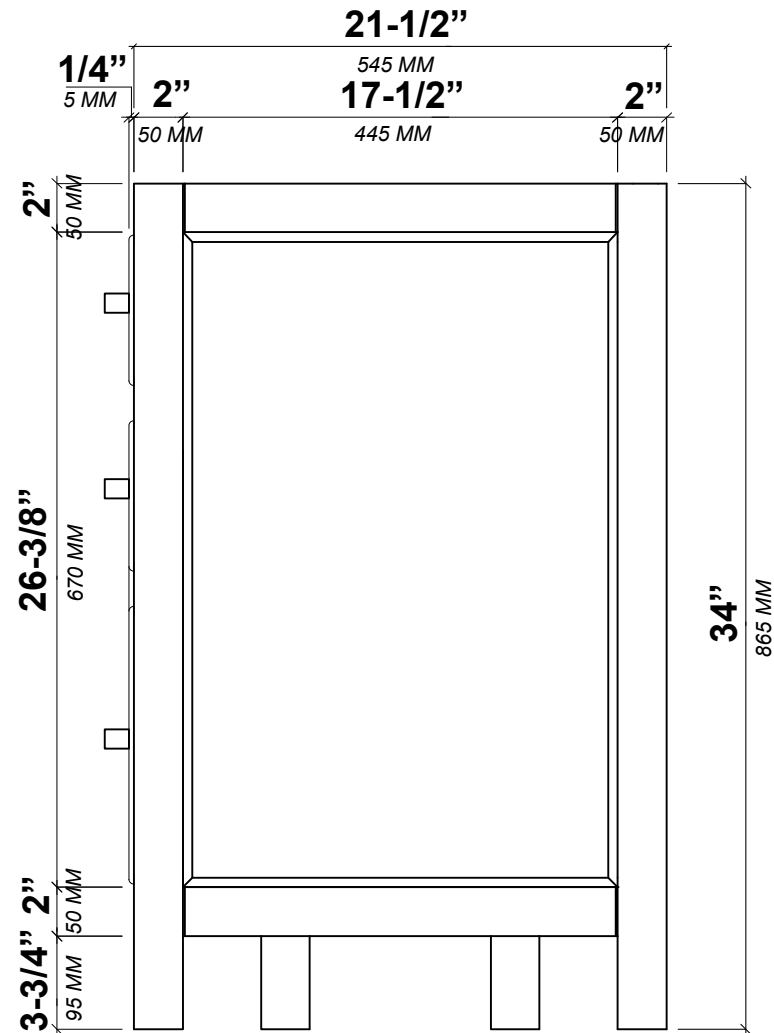

SONOMA TEAK 42 IN SINGLE SINK BATHROOM VANITY

SONOMA TEAK 42 IN SINGLE SINK CABINET

FRONT VIEW

SONOMA TEAK 42 IN SINGLE SINK CABINET

TOP VIEW

Note: All measurements are ± 1/4".

SONOMA TEAK 42 IN SINGLE SINK CABINET

BACK VIEW

SONOMA TEAK 42 IN SINGLE SINK CABINET

SIDE VIEW

42 IN SINGLE SINK 2 IN STRAIGHT MITERED EDGE COUNTERTOP

42 IN SINGLE SINK 2 IN STRAIGHT MITERED EDGE COUNTERTOP

NOTE: The dimensions specified below pertain exclusively to **Straight Mitered Edge** countertops. For information regarding **Double Cove Edge** dimensions, please refer to the Double Cove Edge dimensions section.

STANDARD RECTANGULAR UNDERMOUNT SINK

42 IN SINGLE SINK 1.5 IN DOUBLE COVE EDGE COUNTERTOP

42 IN SINGLE SINK 1.5 IN DOUBLE COVE EDGE COUNTERTOP

NOTE: The dimensions specified below pertain exclusively to **Double Cove Edge** countertops. For information regarding **Straight Mitered Edge** dimensions, please refer to the Straight Mitered Edge dimensions section.