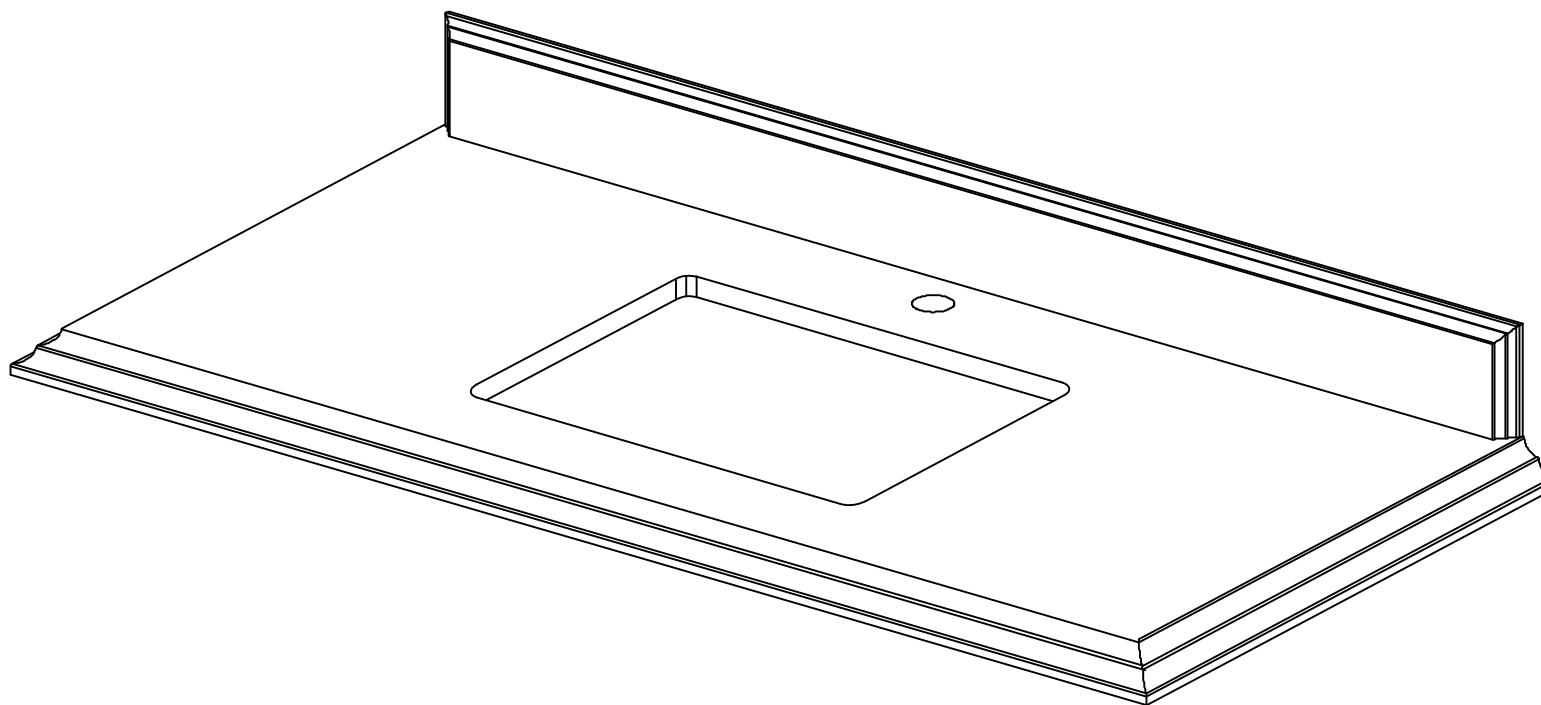

SONOMA TEAK 42 IN SINGLE SINK BATHROOM VANITY

SONOMA TEAK 42 IN SINGLE SINK CABINET

FRONT VIEW

SONOMA TEAK 42 IN SINGLE SINK CABINET

TOP VIEW

Note: All measurements are ± 1/4".

SONOMA TEAK 42 IN SINGLE SINK CABINET

BACK VIEW

SONOMA TEAK 42 IN SINGLE SINK CABINET

SIDE VIEW

42 IN SINGLE SINK 2 IN STRAIGHT MITERED EDGE COUNTERTOP

42 IN SINGLE SINK 2 IN STRAIGHT MITERED EDGE COUNTERTOP

NOTE: The dimensions specified below pertain exclusively to **Straight Mitered Edge** countertops. For information regarding **Double Cove Edge** dimensions, please refer to the Double Cove Edge dimensions section.

STANDARD RECTANGULAR UNDERMOUNT SINK

42 IN SINGLE SINK 1.5 IN DOUBLE COVE EDGE COUNTERTOP

42 IN SINGLE SINK 1.5 IN DOUBLE COVE EDGE COUNTERTOP

NOTE: The dimensions specified below pertain exclusively to **Double Cove Edge** countertops. For information regarding **Straight Mitered Edge** dimensions, please refer to the Straight Mitered Edge dimensions section.