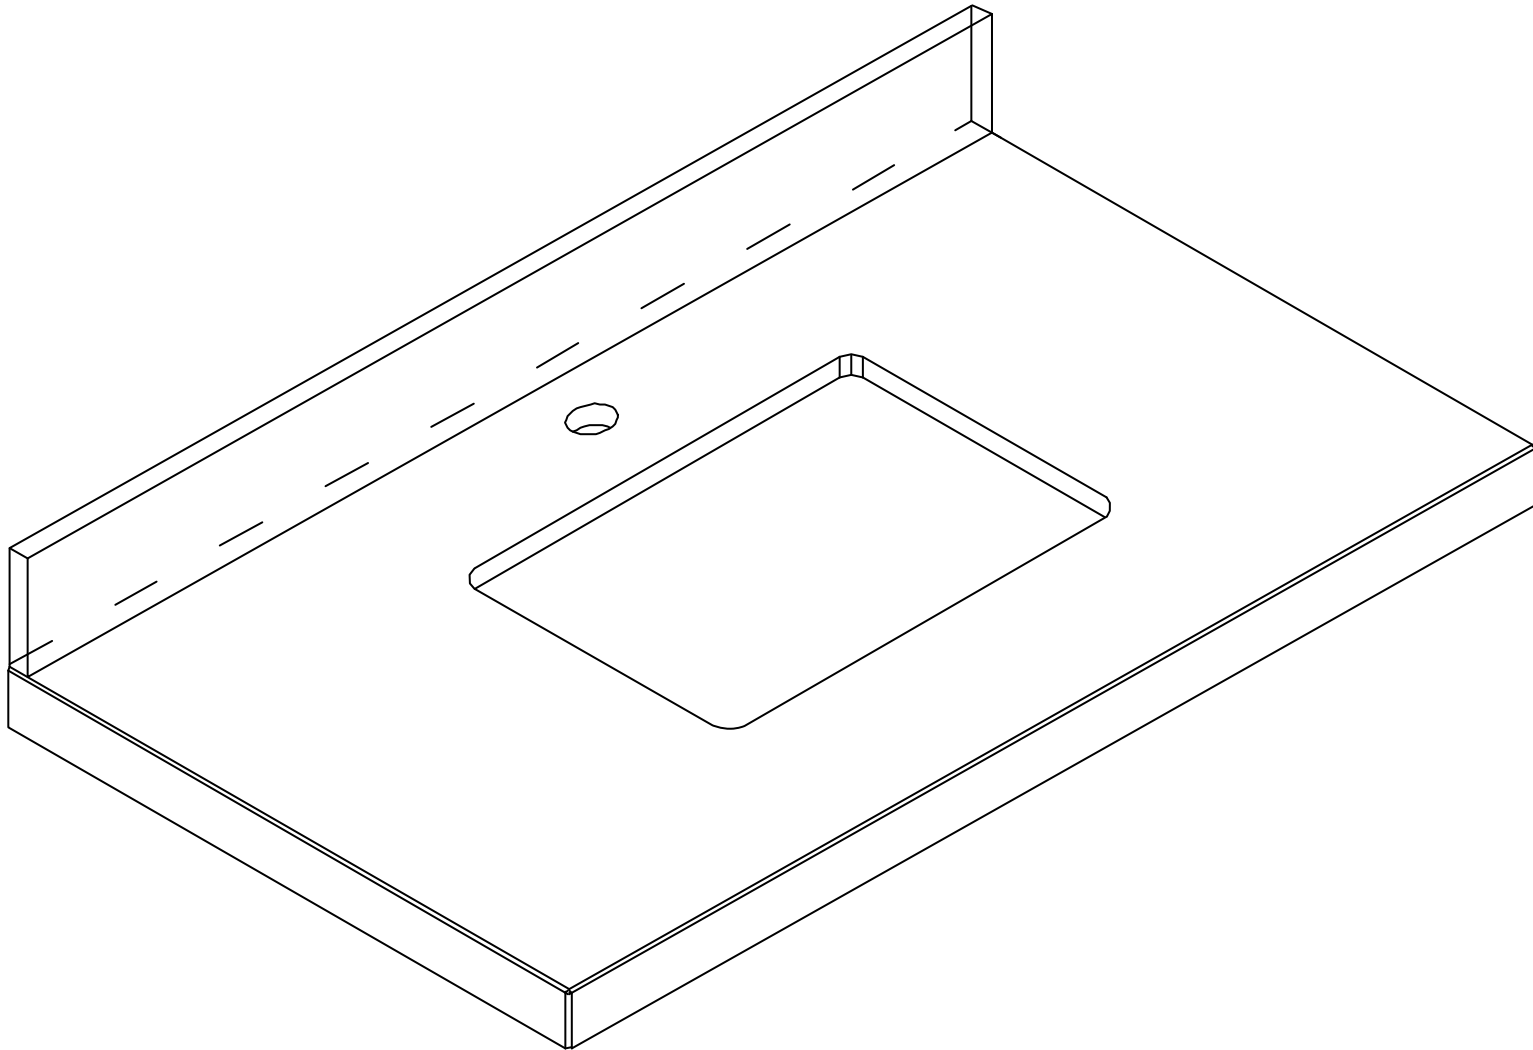

SONOMA TEAK 42 IN SINGLE SINK BATHROOM VANITY

SONOMA TEAK 42 IN SINGLE SINK CABINET

FRONT VIEW

SONOMA TEAK 42 IN SINGLE SINK CABINET

TOP VIEW

Note: All measurements are ± 1/4".

SONOMA TEAK 42 IN SINGLE SINK CABINET

BACK VIEW

SONOMA TEAK 42 IN SINGLE SINK CABINET

SIDE VIEW

42 IN SINGLE SINK 2 IN STRAIGHT MITERED EDGE COUNTERTOP

42 IN SINGLE SINK 2 IN STRAIGHT MITERED EDGE COUNTERTOP

NOTE: The dimensions specified below pertain exclusively to **Straight Mitered Edge** countertops. For information regarding **Double Cove Edge** dimensions, please refer to the Double Cove Edge dimensions section.

STANDARD RECTANGULAR UNDERMOUNT SINK

42 IN SINGLE SINK 1.5 IN DOUBLE COVE EDGE COUNTERTOP

42 IN SINGLE SINK 1.5 IN DOUBLE COVE EDGE COUNTERTOP

NOTE: The dimensions specified below pertain exclusively to **Double Cove Edge** countertops. For information regarding **Straight Mitered Edge** dimensions, please refer to the Straight Mitered Edge dimensions section.