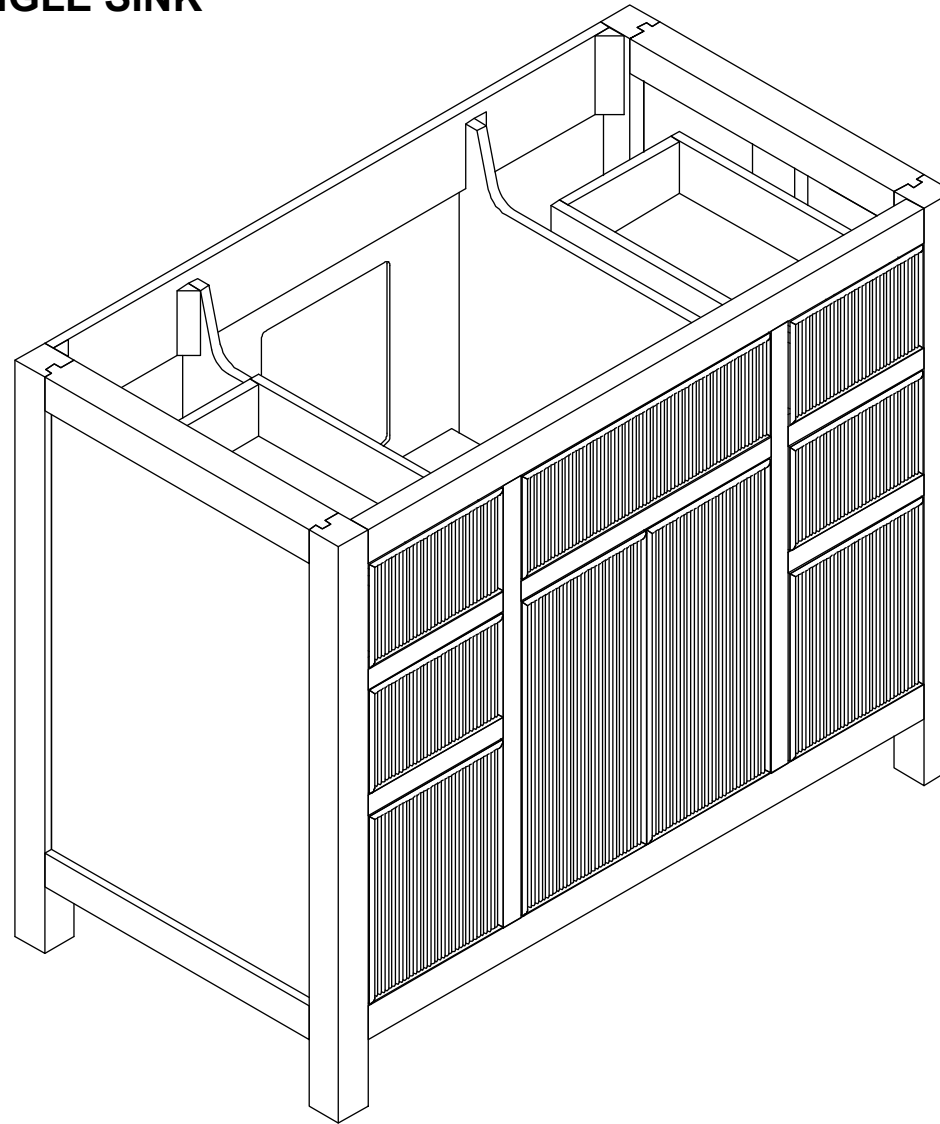

SONOMA TEAK 42 IN SINGLE SINK BATHROOM VANITY

SONOMA TEAK 42 IN SINGLE SINK CABINET

FRONT VIEW

SONOMA TEAK 42 IN SINGLE SINK CABINET

TOP VIEW

Note: All measurements are ± 1/4".

SONOMA TEAK 42 IN SINGLE SINK CABINET

BACK VIEW

SONOMA TEAK 42 IN SINGLE SINK CABINET

SIDE VIEW

42 IN SINGLE SINK 2 IN STRAIGHT MITERED EDGE COUNTERTOP

42 IN SINGLE SINK 2 IN STRAIGHT MITERED EDGE COUNTERTOP

NOTE: The dimensions specified below pertain exclusively to **Straight Mitered Edge** countertops. For information regarding **Double Cove Edge** dimensions, please refer to the Double Cove Edge dimensions section.

STANDARD RECTANGULAR UNDERMOUNT SINK

42 IN SINGLE SINK 1.5 IN DOUBLE COVE EDGE COUNTERTOP

42 IN SINGLE SINK 1.5 IN DOUBLE COVE EDGE COUNTERTOP

NOTE: The dimensions specified below pertain exclusively to **Double Cove Edge** countertops. For information regarding **Straight Mitered Edge** dimensions, please refer to the Straight Mitered Edge dimensions section.