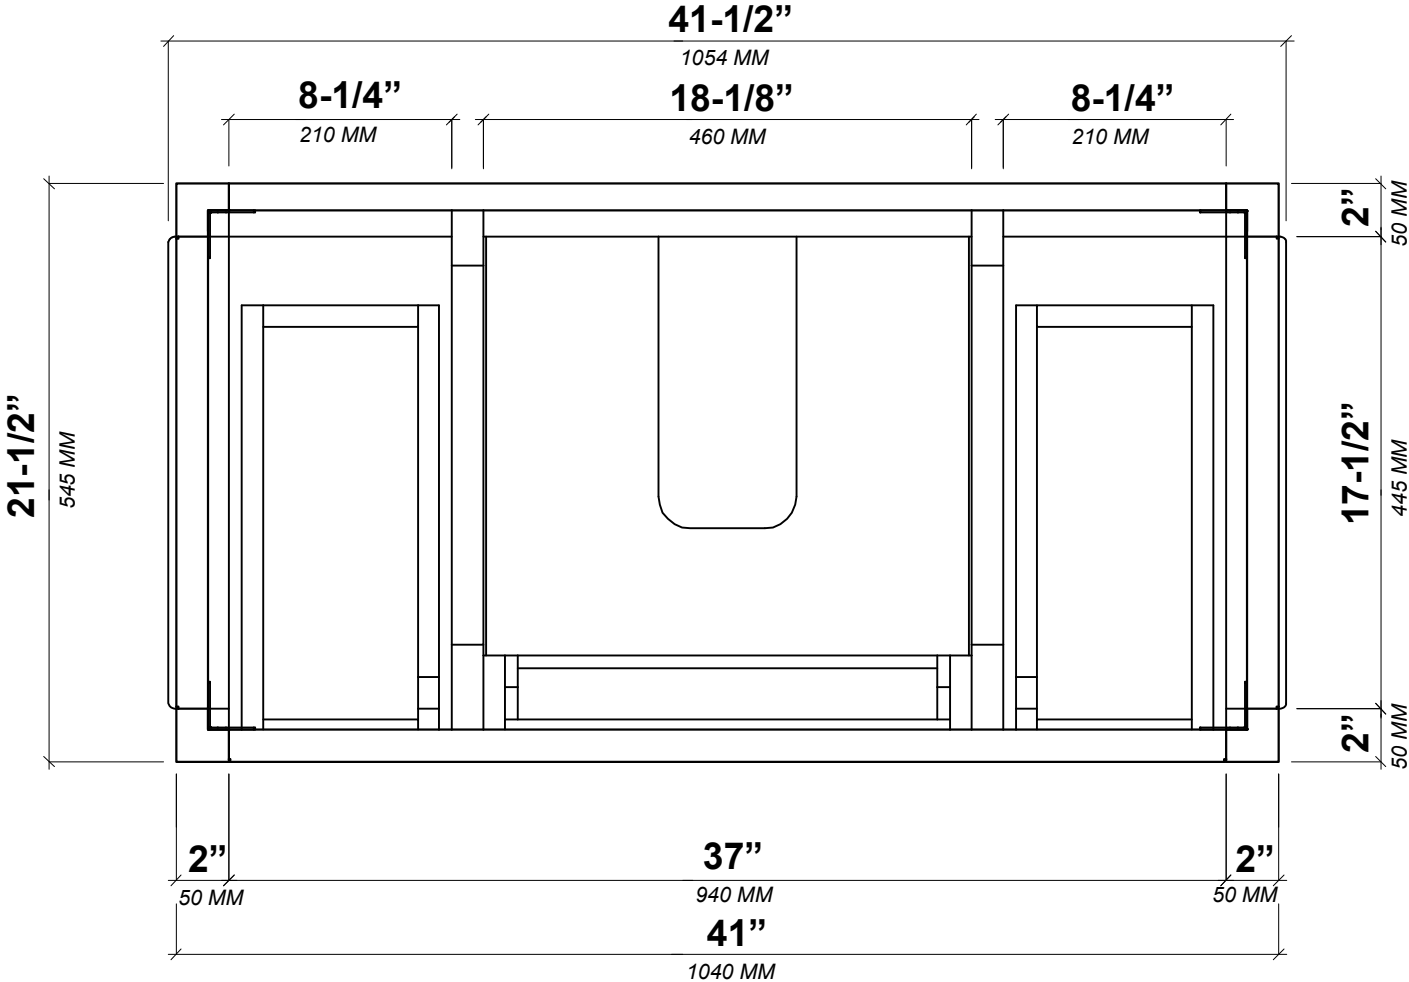

SONOMA TEAK 42 IN SINGLE SINK BATHROOM VANITY

SONOMA TEAK 42 IN SINGLE SINK CABINET

FRONT VIEW

SONOMA TEAK 42 IN SINGLE SINK CABINET

TOP VIEW

Note: All measurements are ± 1/4".

SONOMA TEAK 42 IN SINGLE SINK CABINET

BACK VIEW

SONOMA TEAK 42 IN SINGLE SINK CABINET

SIDE VIEW

42 IN SINGLE SINK 2 IN STRAIGHT MITERED EDGE COUNTERTOP

42 IN SINGLE SINK 2 IN STRAIGHT MITERED EDGE COUNTERTOP

NOTE: The dimensions specified below pertain exclusively to **Straight Mitered Edge** countertops. For information regarding **Double Cove Edge** dimensions, please refer to the Double Cove Edge dimensions section.

STANDARD RECTANGULAR UNDERMOUNT SINK

42 IN SINGLE SINK 1.5 IN DOUBLE COVE EDGE COUNTERTOP

42 IN SINGLE SINK 1.5 IN DOUBLE COVE EDGE COUNTERTOP

NOTE: The dimensions specified below pertain exclusively to **Double Cove Edge** countertops. For information regarding **Straight Mitered Edge** dimensions, please refer to the Straight Mitered Edge dimensions section.