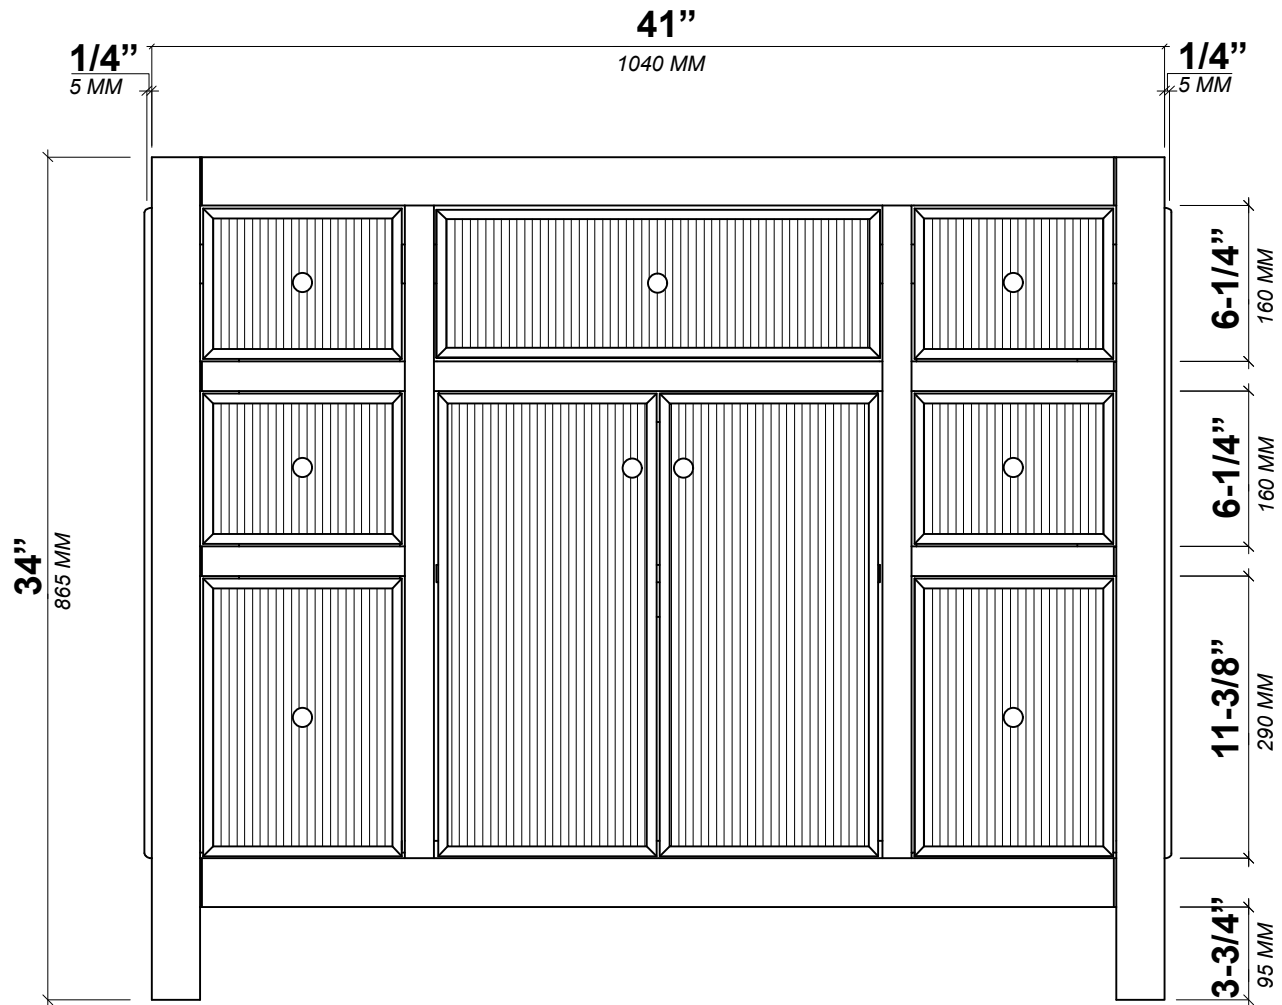

SONOMA TEAK 42 IN SINGLE SINK BATHROOM VANITY

SONOMA TEAK 42 IN SINGLE SINK CABINET

FRONT VIEW

SONOMA TEAK 42 IN SINGLE SINK CABINET

TOP VIEW

Note: All measurements are ± 1/4".

SONOMA TEAK 42 IN SINGLE SINK CABINET

BACK VIEW

SONOMA TEAK 42 IN SINGLE SINK CABINET

SIDE VIEW

42 IN SINGLE SINK 2 IN STRAIGHT MITERED EDGE COUNTERTOP

42 IN SINGLE SINK 2 IN STRAIGHT MITERED EDGE COUNTERTOP

NOTE: The dimensions specified below pertain exclusively to **Straight Mitered Edge** countertops. For information regarding **Double Cove Edge** dimensions, please refer to the Double Cove Edge dimensions section.

STANDARD RECTANGULAR UNDERMOUNT SINK

42 IN SINGLE SINK 1.5 IN DOUBLE COVE EDGE COUNTERTOP

42 IN SINGLE SINK 1.5 IN DOUBLE COVE EDGE COUNTERTOP

NOTE: The dimensions specified below pertain exclusively to **Double Cove Edge** countertops. For information regarding **Straight Mitered Edge** dimensions, please refer to the Straight Mitered Edge dimensions section.