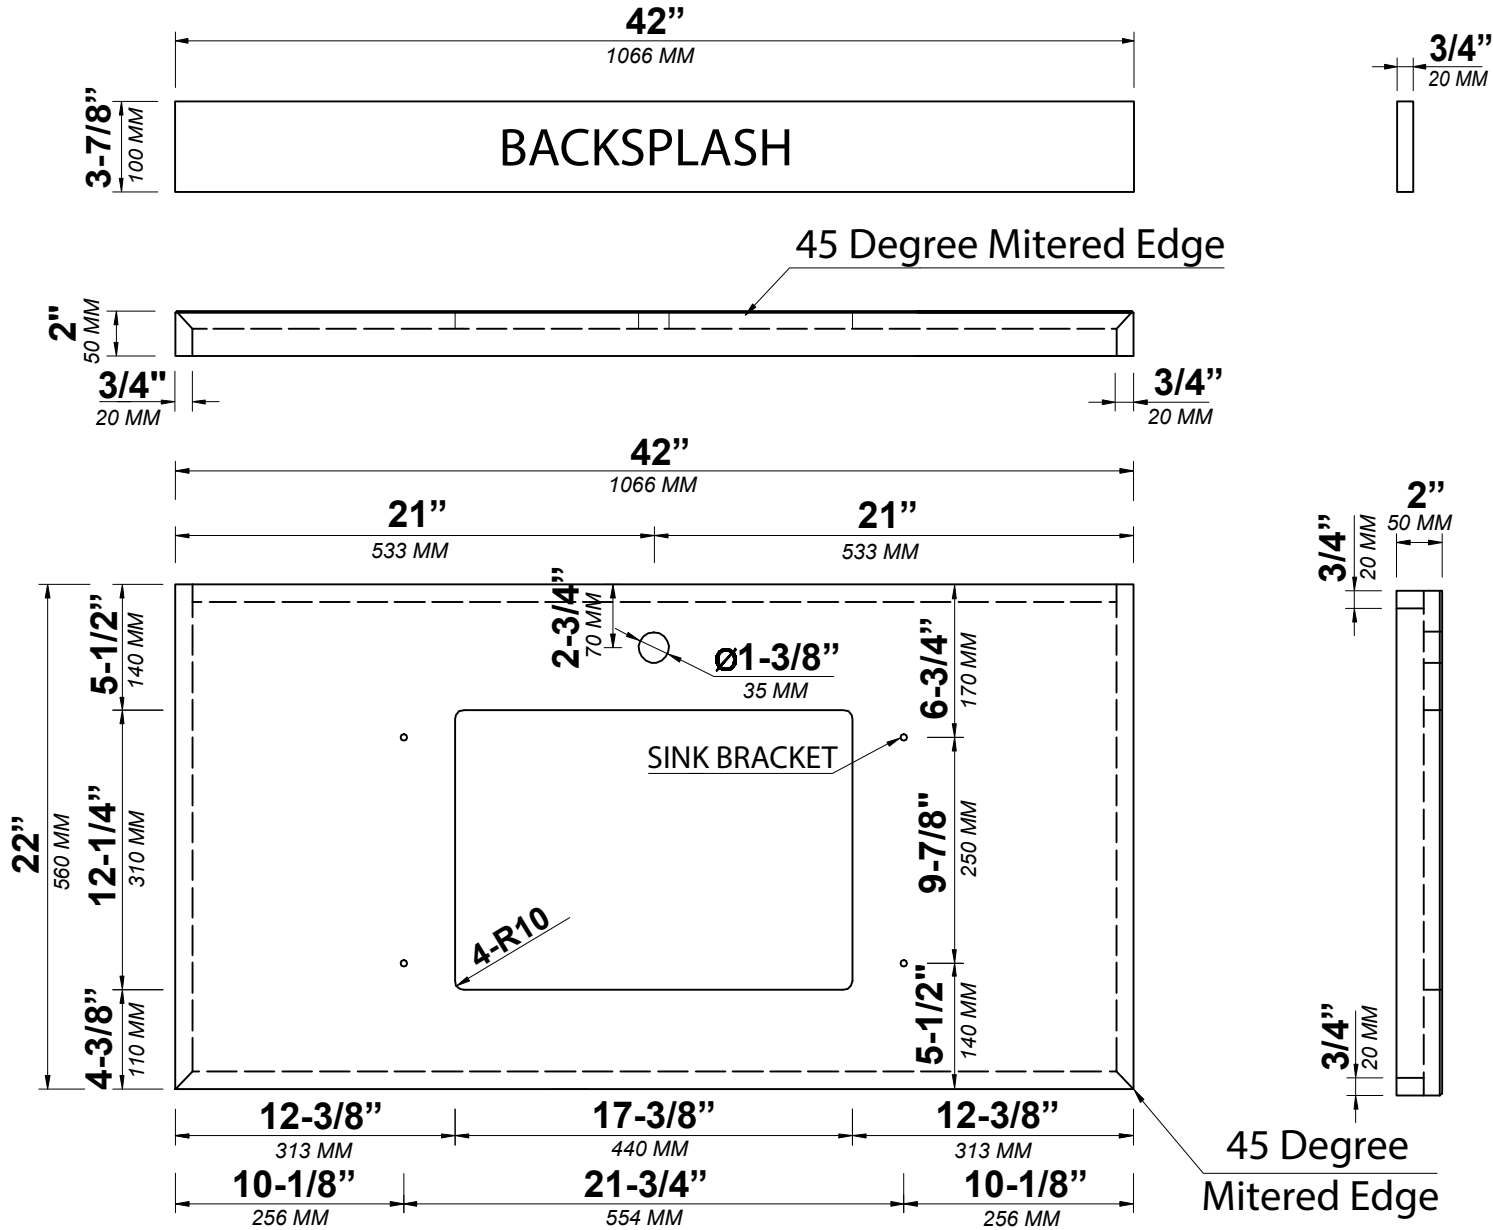

SONOMA TEAK 42 IN SINGLE SINK BATHROOM VANITY

SONOMA TEAK 42 IN SINGLE SINK CABINET

FRONT VIEW

SONOMA TEAK 42 IN SINGLE SINK CABINET

TOP VIEW

Note: All measurements are ± 1/4".

SONOMA TEAK 42 IN SINGLE SINK CABINET

BACK VIEW

SONOMA TEAK 42 IN SINGLE SINK CABINET

SIDE VIEW

42 IN SINGLE SINK 2 IN STRAIGHT MITERED EDGE COUNTERTOP

42 IN SINGLE SINK 2 IN STRAIGHT MITERED EDGE COUNTERTOP

NOTE: The dimensions specified below pertain exclusively to **Straight Mitered Edge** countertops. For information regarding **Double Cove Edge** dimensions, please refer to the Double Cove Edge dimensions section.

STANDARD RECTANGULAR UNDERMOUNT SINK

42 IN SINGLE SINK 1.5 IN DOUBLE COVE EDGE COUNTERTOP

42 IN SINGLE SINK 1.5 IN DOUBLE COVE EDGE COUNTERTOP

NOTE: The dimensions specified below pertain exclusively to **Double Cove Edge** countertops. For information regarding **Straight Mitered Edge** dimensions, please refer to the Straight Mitered Edge dimensions section.