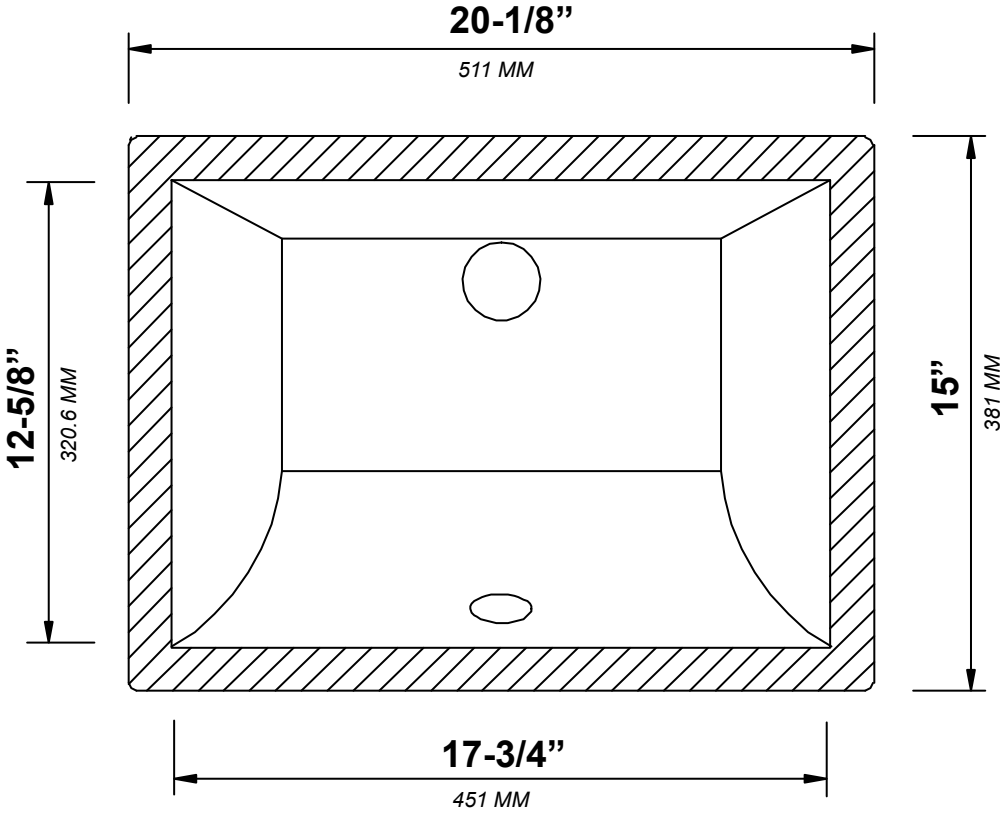

SONOMA TEAK 42 IN SINGLE SINK BATHROOM VANITY

SONOMA TEAK 42 IN SINGLE SINK CABINET

FRONT VIEW

SONOMA TEAK 42 IN SINGLE SINK CABINET

TOP VIEW

Note: All measurements are ± 1/4".

SONOMA TEAK 42 IN SINGLE SINK CABINET

BACK VIEW

SONOMA TEAK 42 IN SINGLE SINK CABINET

SIDE VIEW

42 IN SINGLE SINK 2 IN STRAIGHT MITERED EDGE COUNTERTOP

42 IN SINGLE SINK 2 IN STRAIGHT MITERED EDGE COUNTERTOP

NOTE: The dimensions specified below pertain exclusively to **Straight Mitered Edge** countertops. For information regarding **Double Cove Edge** dimensions, please refer to the Double Cove Edge dimensions section.

STANDARD RECTANGULAR UNDERMOUNT SINK

42 IN SINGLE SINK 1.5 IN DOUBLE COVE EDGE COUNTERTOP

42 IN SINGLE SINK 1.5 IN DOUBLE COVE EDGE COUNTERTOP

NOTE: The dimensions specified below pertain exclusively to **Double Cove Edge** countertops. For information regarding **Straight Mitered Edge** dimensions, please refer to the Straight Mitered Edge dimensions section.