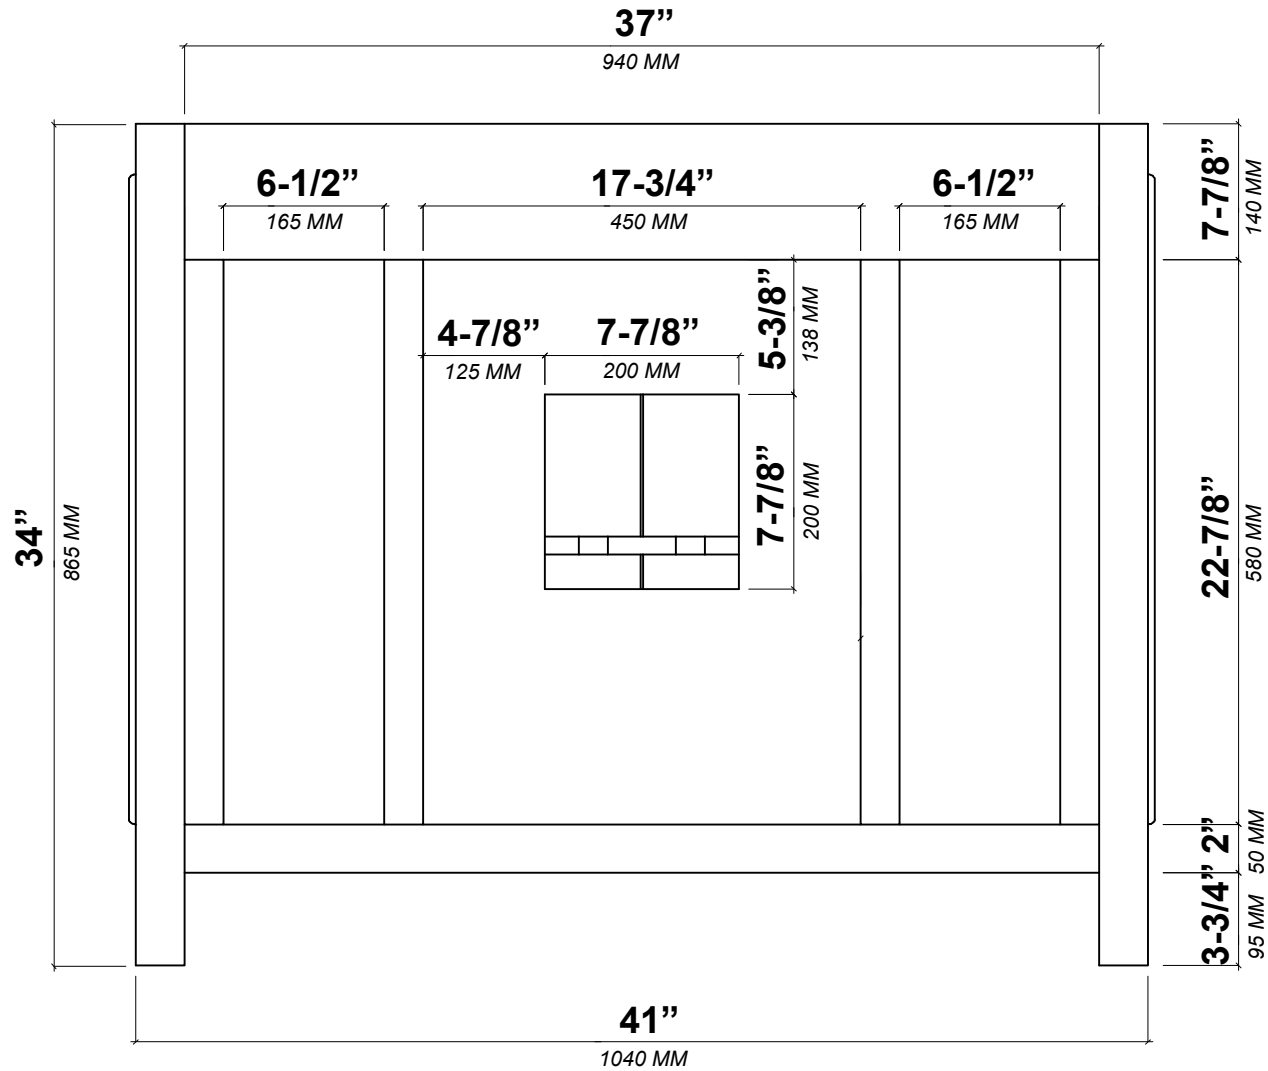

SONOMA TEAK 42 IN SINGLE SINK BATHROOM VANITY

SONOMA TEAK 42 IN SINGLE SINK CABINET

FRONT VIEW

SONOMA TEAK 42 IN SINGLE SINK CABINET

TOP VIEW

Note: All measurements are ± 1/4".

SONOMA TEAK 42 IN SINGLE SINK CABINET

BACK VIEW

SONOMA TEAK 42 IN SINGLE SINK CABINET

SIDE VIEW

42 IN SINGLE SINK 2 IN STRAIGHT MITERED EDGE COUNTERTOP

42 IN SINGLE SINK 2 IN STRAIGHT MITERED EDGE COUNTERTOP

NOTE: The dimensions specified below pertain exclusively to **Straight Mitered Edge** countertops. For information regarding **Double Cove Edge** dimensions, please refer to the Double Cove Edge dimensions section.

STANDARD RECTANGULAR UNDERMOUNT SINK

42 IN SINGLE SINK 1.5 IN DOUBLE COVE EDGE COUNTERTOP

42 IN SINGLE SINK 1.5 IN DOUBLE COVE EDGE COUNTERTOP

NOTE: The dimensions specified below pertain exclusively to **Double Cove Edge** countertops. For information regarding **Straight Mitered Edge** dimensions, please refer to the Straight Mitered Edge dimensions section.