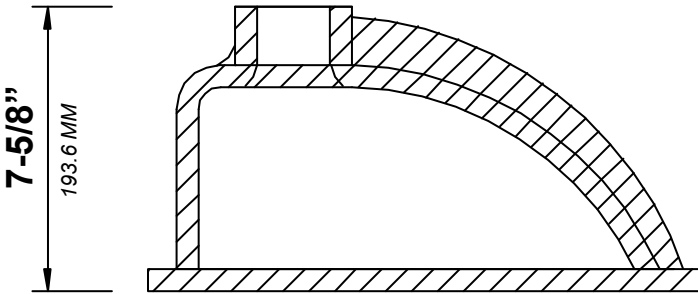

## SIDE VIEW

60 IN SINGLE SINK 2 IN STRAIGHT MITERED EDGE COUNTERTOP

# 60 IN SINGLE SINK 2 IN STRAIGHT MITERED EDGE COUNTERTOP

NOTE: The dimensions specified below pertain exclusively to **Straight Mitered Edge** countertops. For information regarding **Double Cove Edge** dimensions, please refer to the Double Cove Edge dimensions section.

# STANDARD RECTANGULAR UNDERMOUNT SINK

Note: All measurements are  $\pm 1/4''$ .

60 IN SINGLE SINK 1.5 IN DOUBLE COVE EDGE COUNTERTOP

# 60 IN SINGLE SINK 1.5 IN DOUBLE COVE EDGE COUNTERTOP

NOTE: The dimensions specified below pertain exclusively to **Double Cove Edge** countertops. For information regarding **Straight Mitered Edge** dimensions, please refer to the Straight Mitered Edge dimensions section.