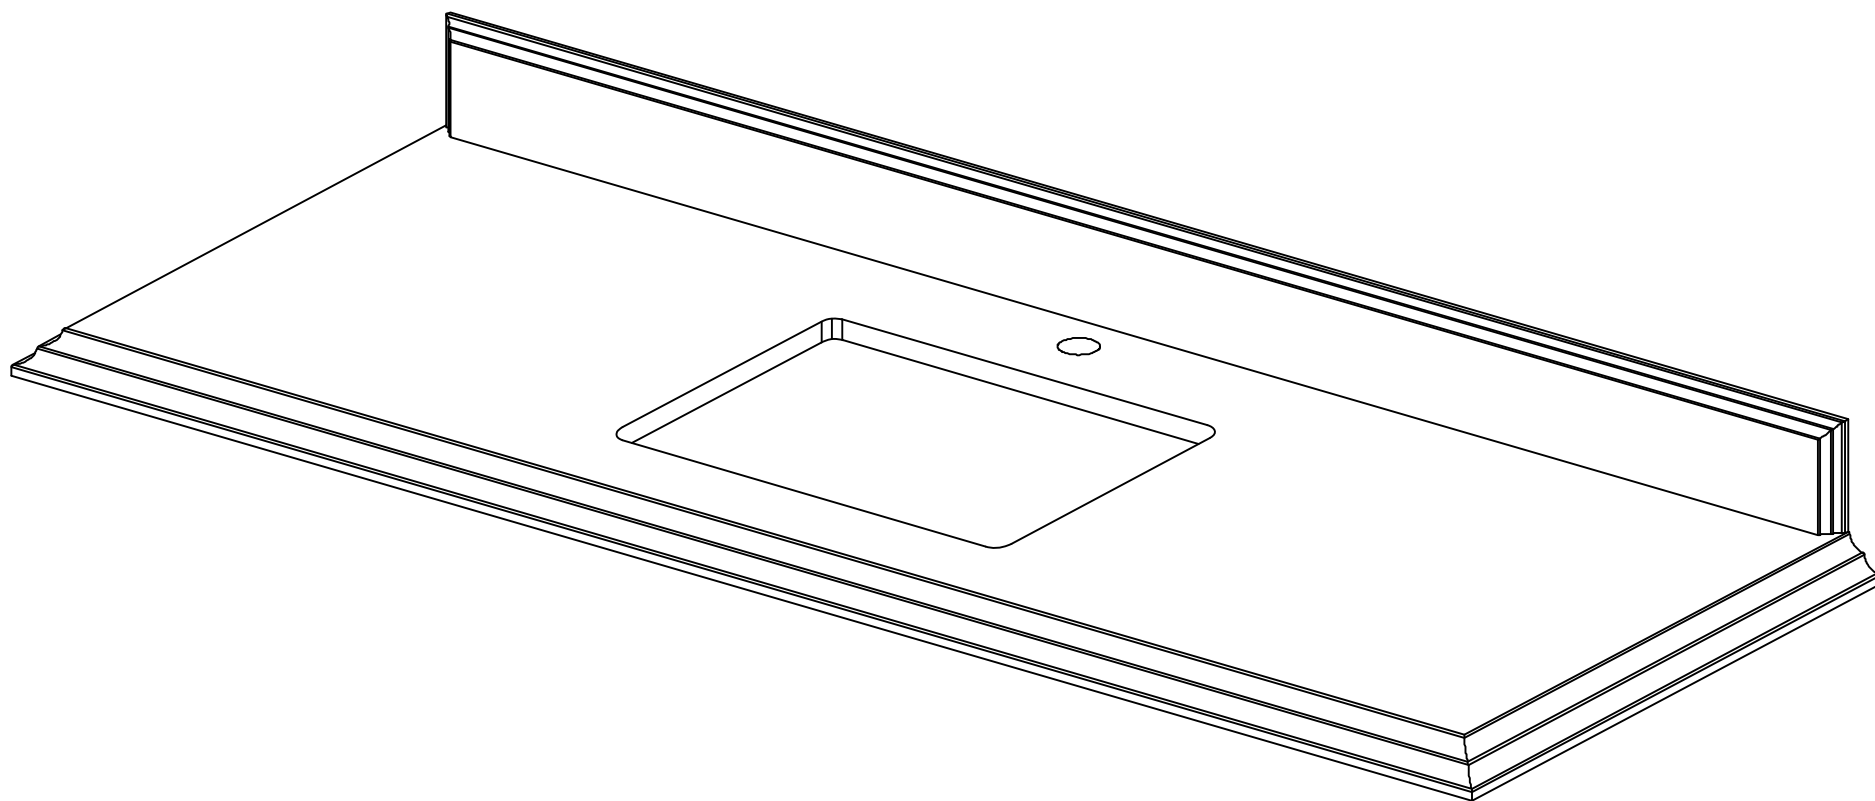

## SIDE VIEW

60 IN SINGLE SINK 2 IN STRAIGHT MITERED EDGE COUNTERTOP

# 60 IN SINGLE SINK 2 IN STRAIGHT MITERED EDGE COUNTERTOP

NOTE: The dimensions specified below pertain exclusively to **Straight Mitered Edge** countertops. For information regarding **Double Cove Edge** dimensions, please refer to the Double Cove Edge dimensions section.

# STANDARD RECTANGULAR UNDERMOUNT SINK

Note: All measurements are  $\pm 1/4''$ .

60 IN SINGLE SINK 1.5 IN DOUBLE COVE EDGE COUNTERTOP

# 60 IN SINGLE SINK 1.5 IN DOUBLE COVE EDGE COUNTERTOP

NOTE: The dimensions specified below pertain exclusively to **Double Cove Edge** countertops. For information regarding **Straight Mitered Edge** dimensions, please refer to the Straight Mitered Edge dimensions section.