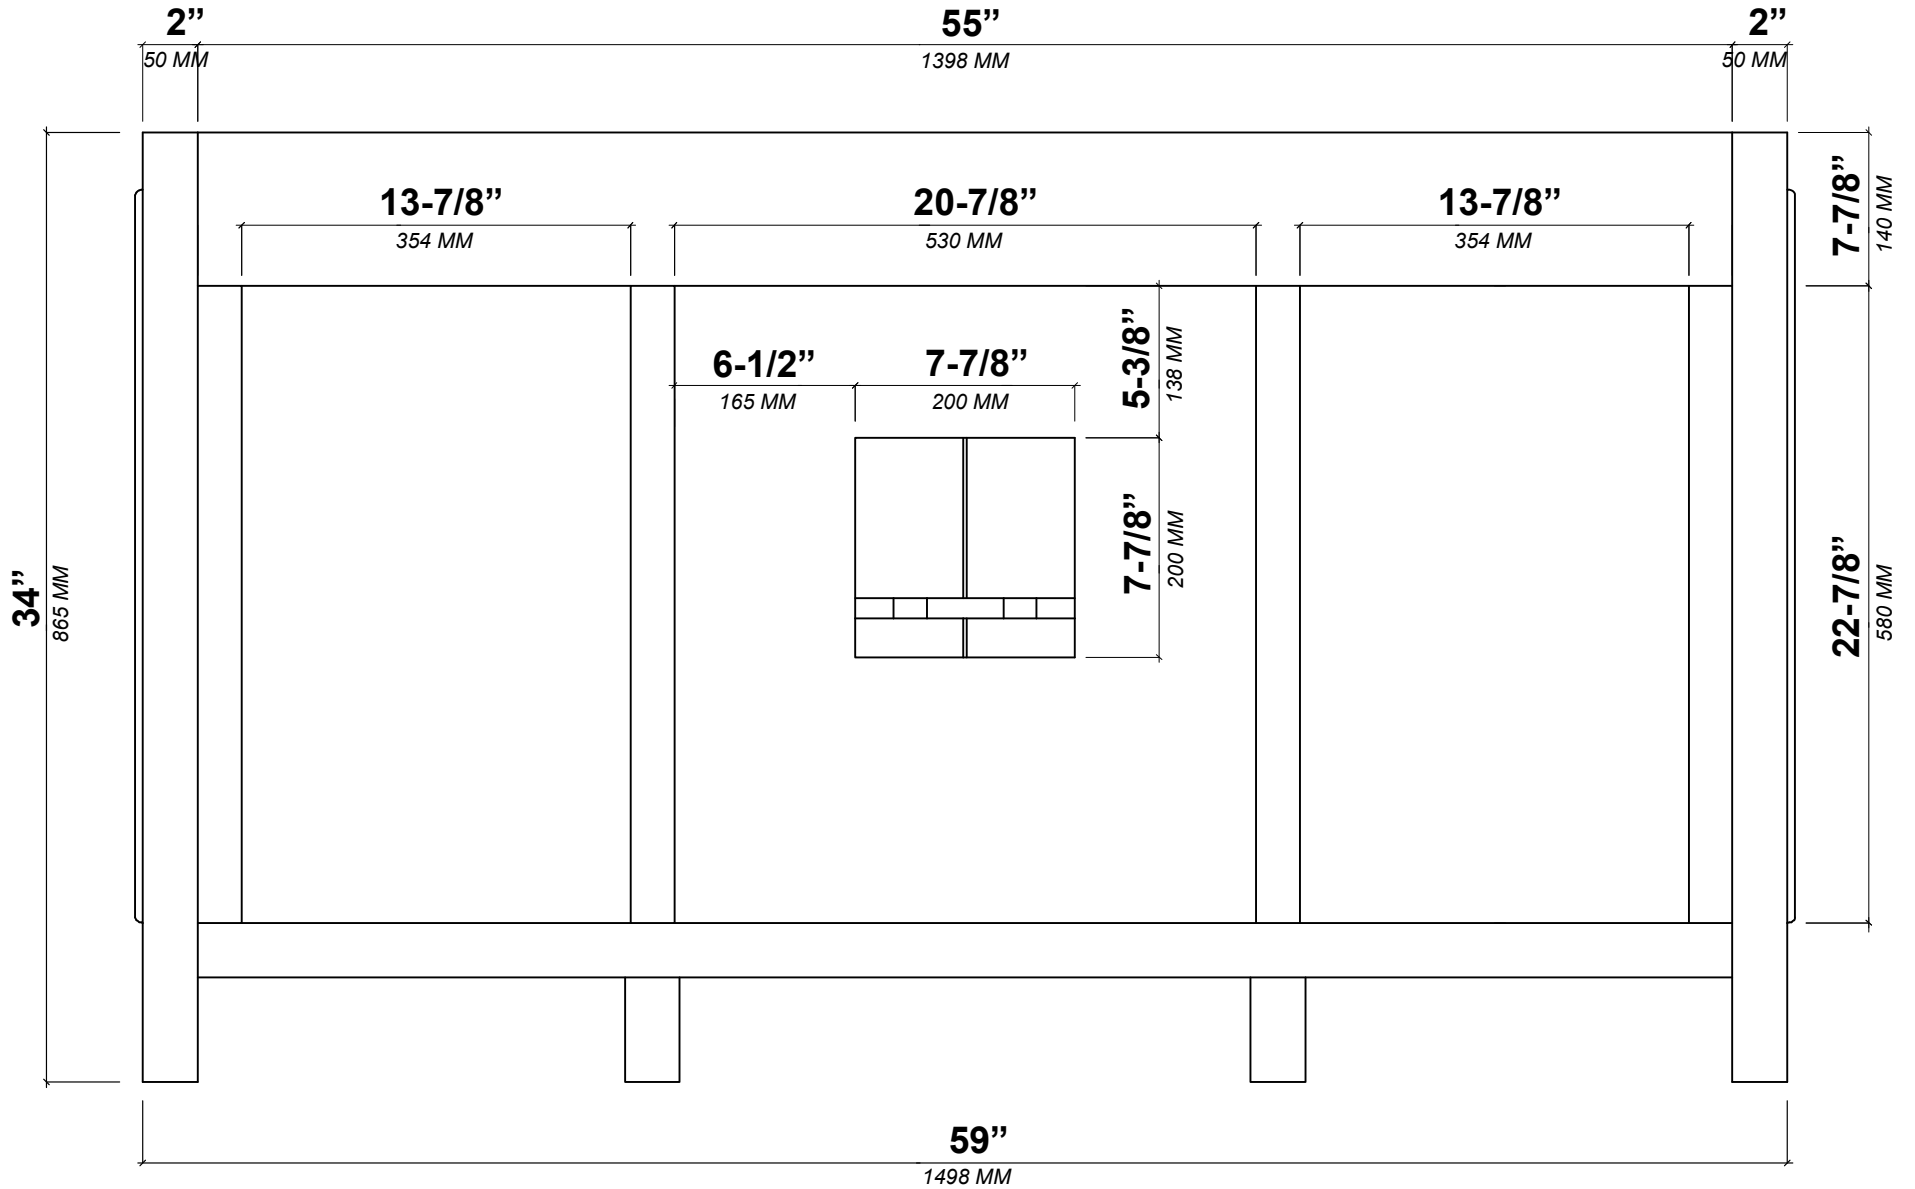

SONOMA TEAK 60 IN SINGLE SINK CABINET

BACK VIEW