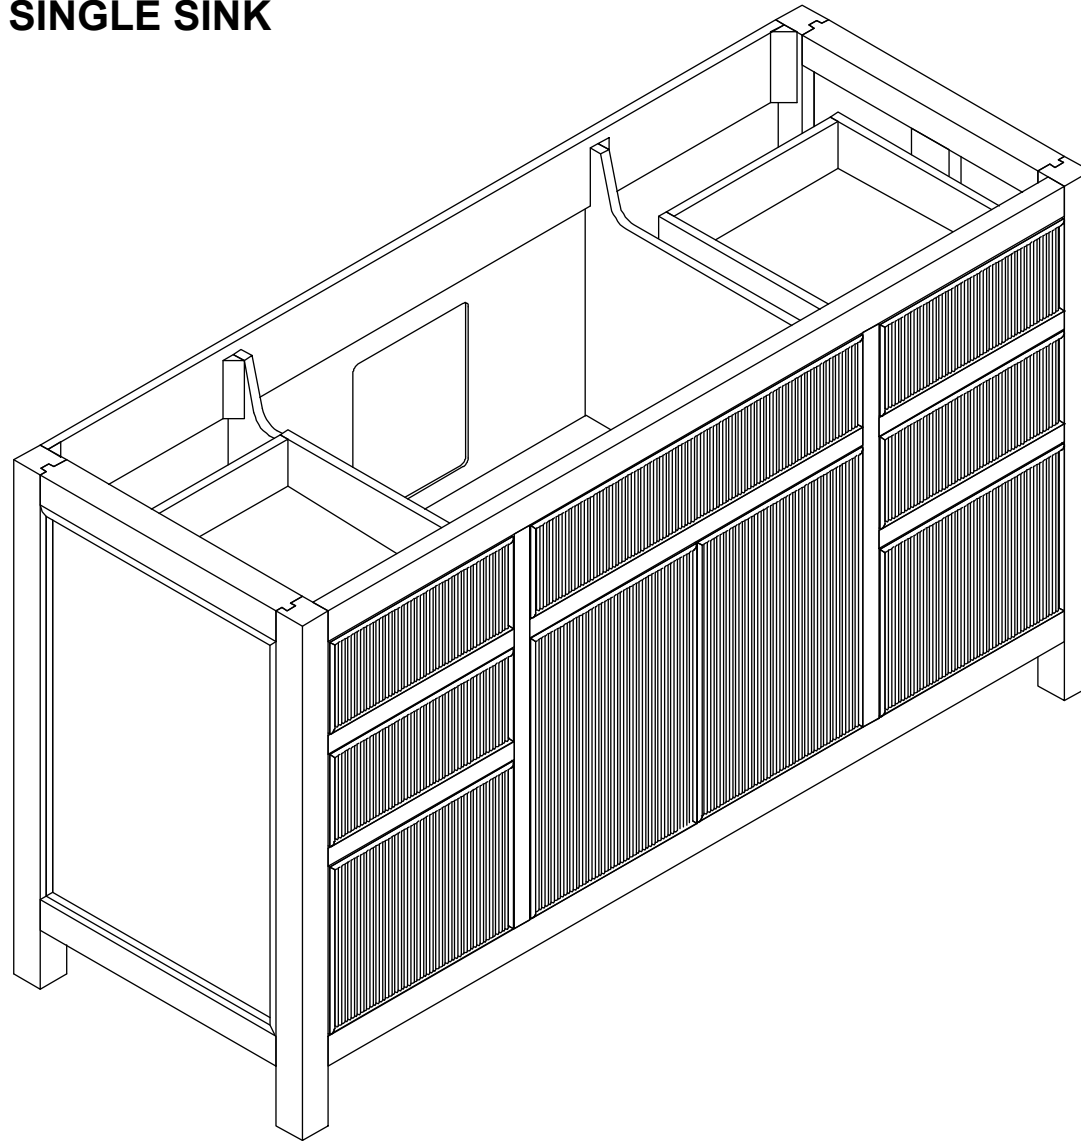

## SONOMA TEAK 60 IN SINGLE SINK BATHROOM VANITY

# SONOMA TEAK 60 IN SINGLE SINK CABINET

## FRONT VIEW

**SONOMA TEAK 60 IN SINGLE SINK CABINET**

**TOP VIEW**

## SIDE VIEW

60 IN SINGLE SINK 2 IN STRAIGHT MITERED EDGE COUNTERTOP