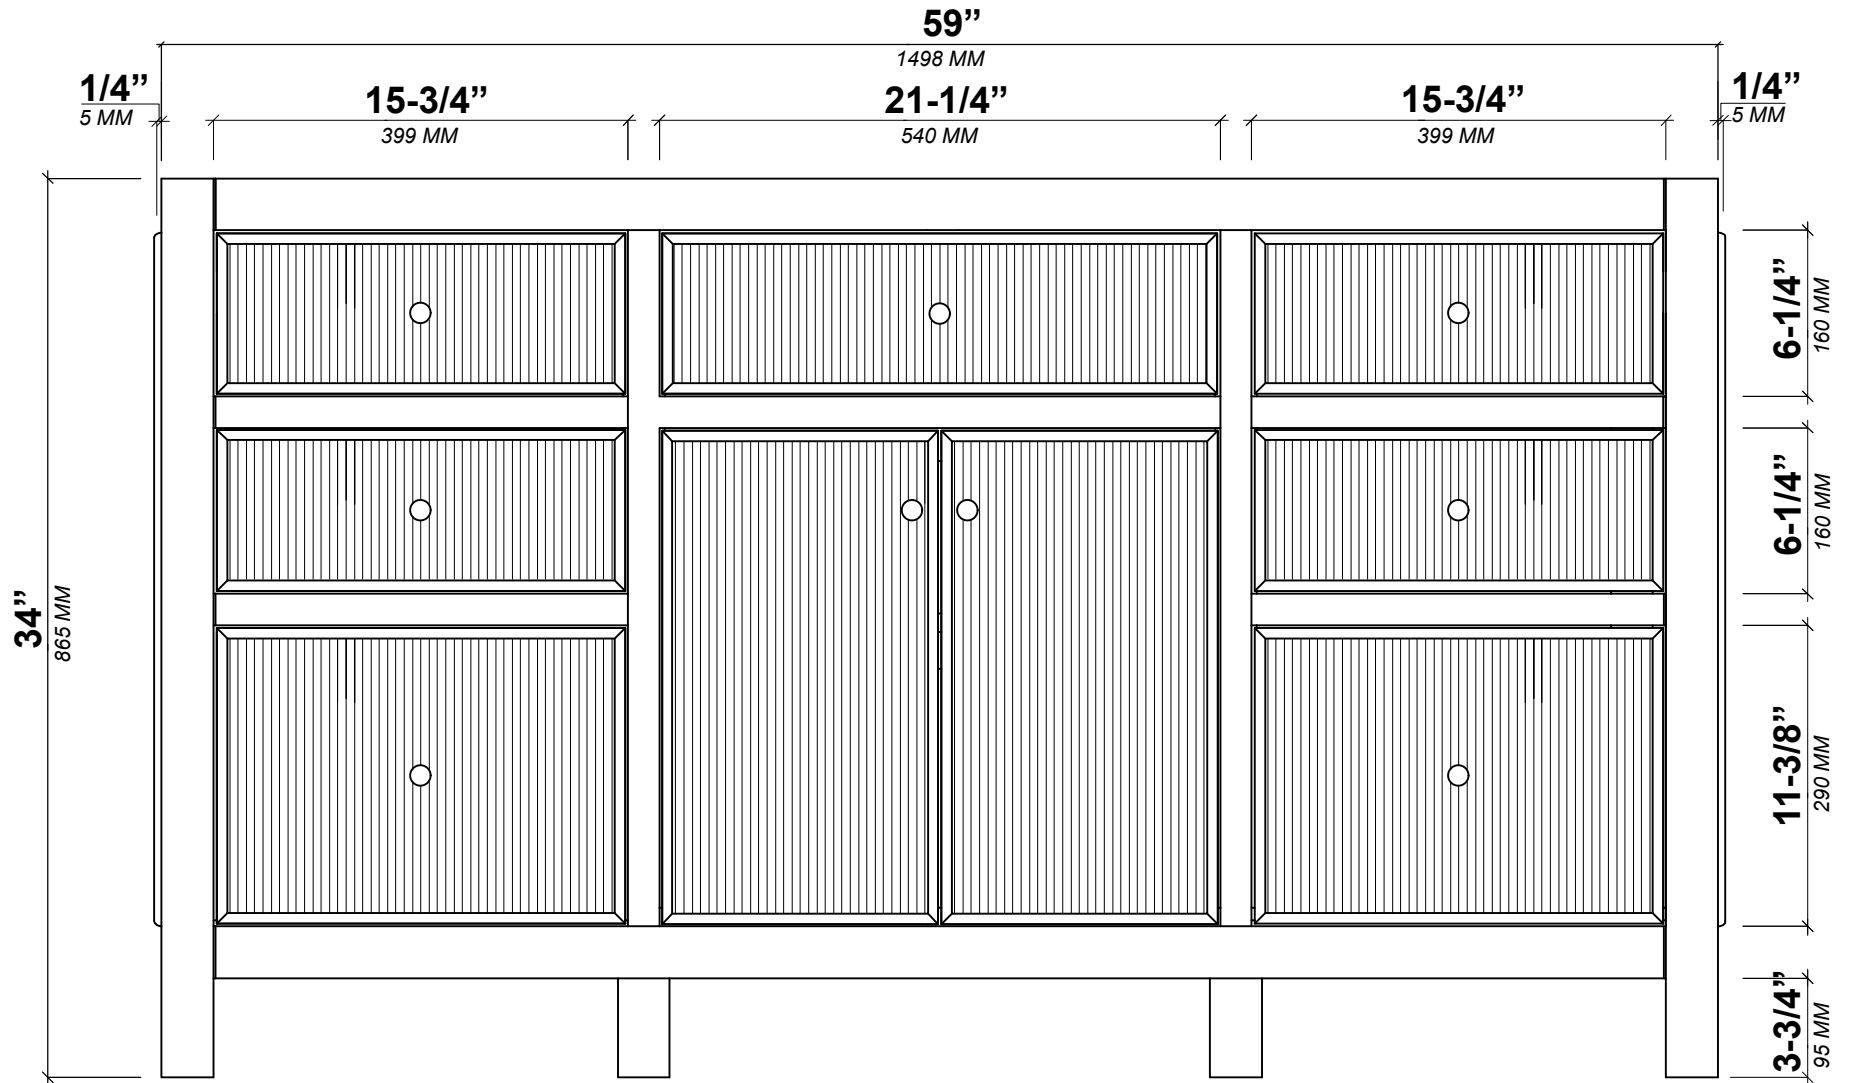

## SONOMA TEAK 60 IN SINGLE SINK BATHROOM VANITY

## FRONT VIEW

**SONOMA TEAK 60 IN SINGLE SINK CABINET**

**TOP VIEW**

## SIDE VIEW

60 IN SINGLE SINK 2 IN STRAIGHT MITERED EDGE COUNTERTOP

# STANDARD RECTANGULAR UNDERMOUNT SINK

Note: All measurements are  $\pm 1/4''$ .

60 IN SINGLE SINK 1.5 IN DOUBLE COVE EDGE COUNTERTOP