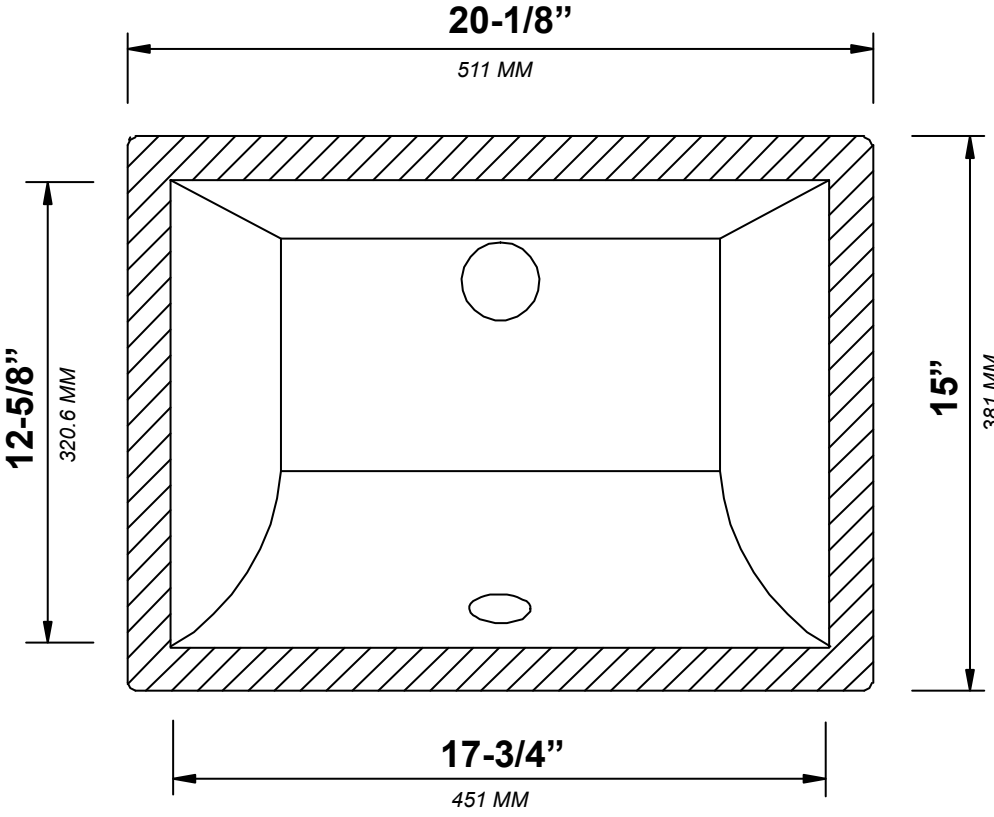

## SIDE VIEW

60 IN SINGLE SINK 2 IN STRAIGHT MITERED EDGE COUNTERTOP

# 60 IN SINGLE SINK 2 IN STRAIGHT MITERED EDGE COUNTERTOP

NOTE: The dimensions specified below pertain exclusively to **Straight Mitered Edge** countertops. For information regarding **Double Cove Edge** dimensions, please refer to the Double Cove Edge dimensions section.

# STANDARD RECTANGULAR UNDERMOUNT SINK

Note: All measurements are  $\pm 1/4''$ .

60 IN SINGLE SINK 1.5 IN DOUBLE COVE EDGE COUNTERTOP

# 60 IN SINGLE SINK 1.5 IN DOUBLE COVE EDGE COUNTERTOP

NOTE: The dimensions specified below pertain exclusively to **Double Cove Edge** countertops. For information regarding **Straight Mitered Edge** dimensions, please refer to the Straight Mitered Edge dimensions section.