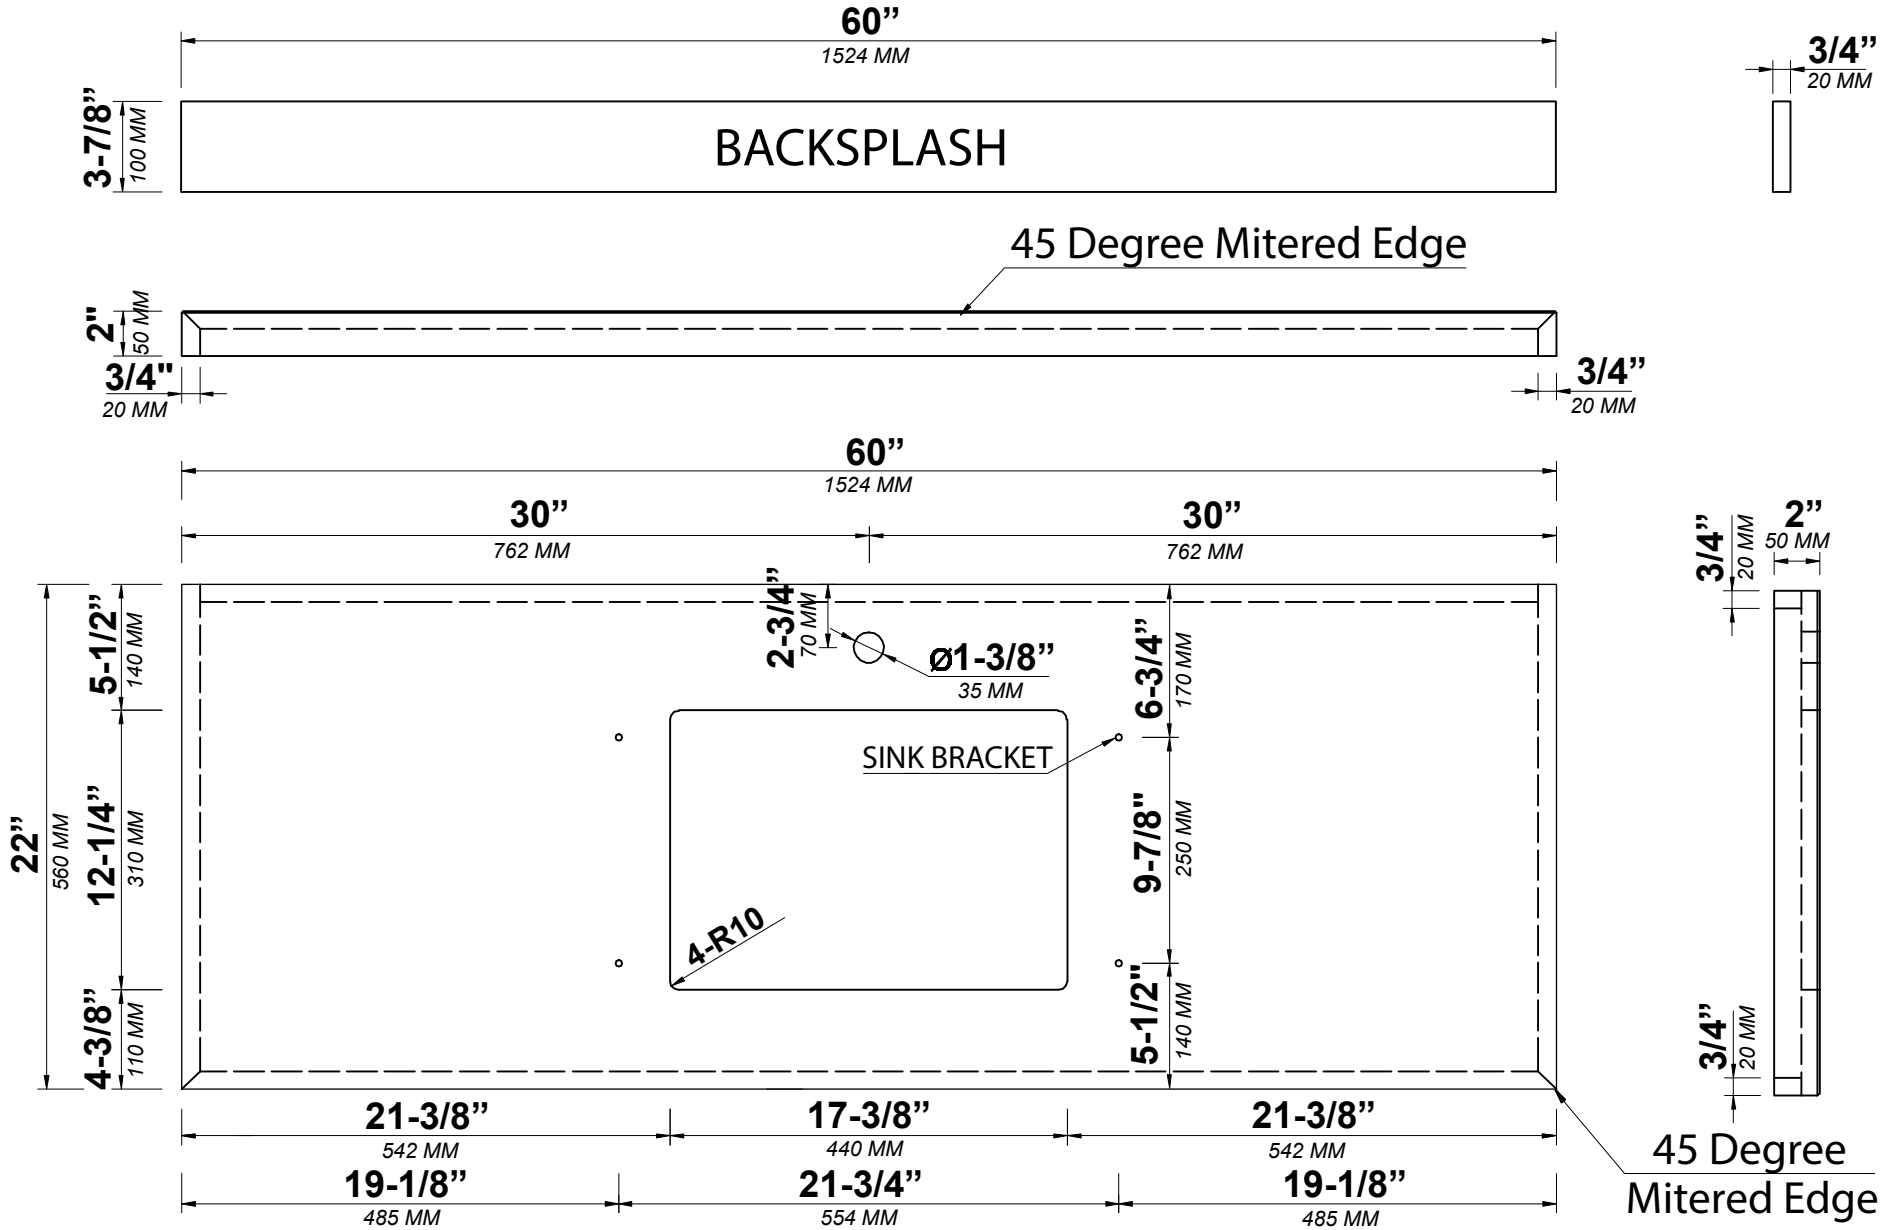

## SIDE VIEW

60 IN SINGLE SINK 2 IN STRAIGHT MITERED EDGE COUNTERTOP

# 60 IN SINGLE SINK 2 IN STRAIGHT MITERED EDGE COUNTERTOP

NOTE: The dimensions specified below pertain exclusively to **Straight Mitered Edge** countertops. For information regarding **Double Cove Edge** dimensions, please refer to the Double Cove Edge dimensions section.

# STANDARD RECTANGULAR UNDERMOUNT SINK

Note: All measurements are  $\pm 1/4''$ .

60 IN SINGLE SINK 1.5 IN DOUBLE COVE EDGE COUNTERTOP

# 60 IN SINGLE SINK 1.5 IN DOUBLE COVE EDGE COUNTERTOP

NOTE: The dimensions specified below pertain exclusively to **Double Cove Edge** countertops. For information regarding **Straight Mitered Edge** dimensions, please refer to the Straight Mitered Edge dimensions section.