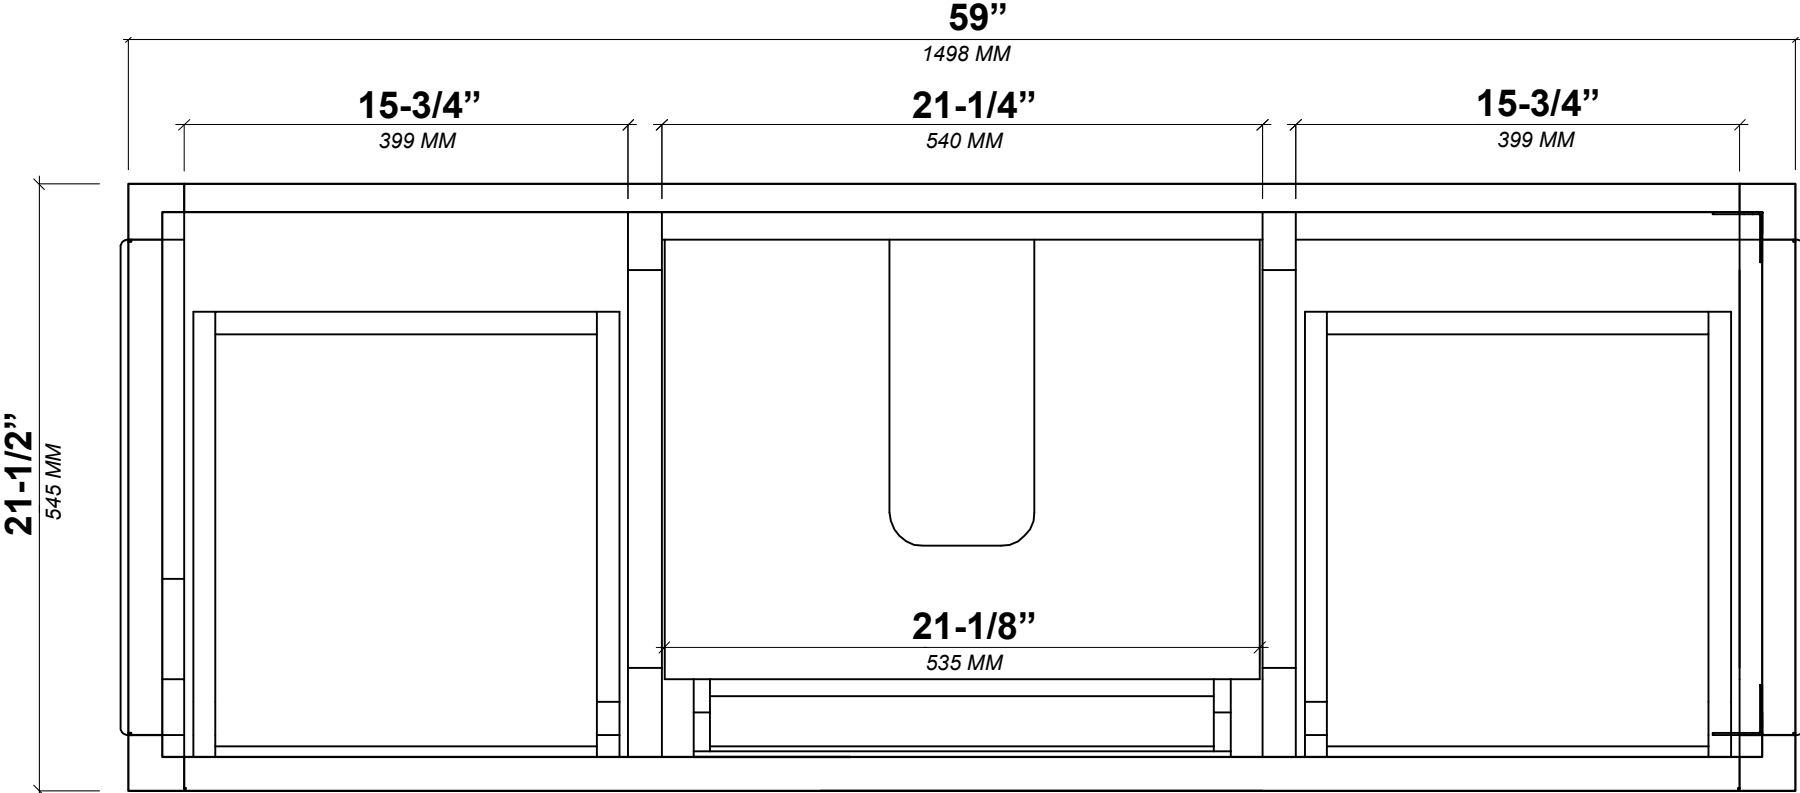

SONOMA TEAK 60 IN SINGLE SINK CABINET

TOP VIEW