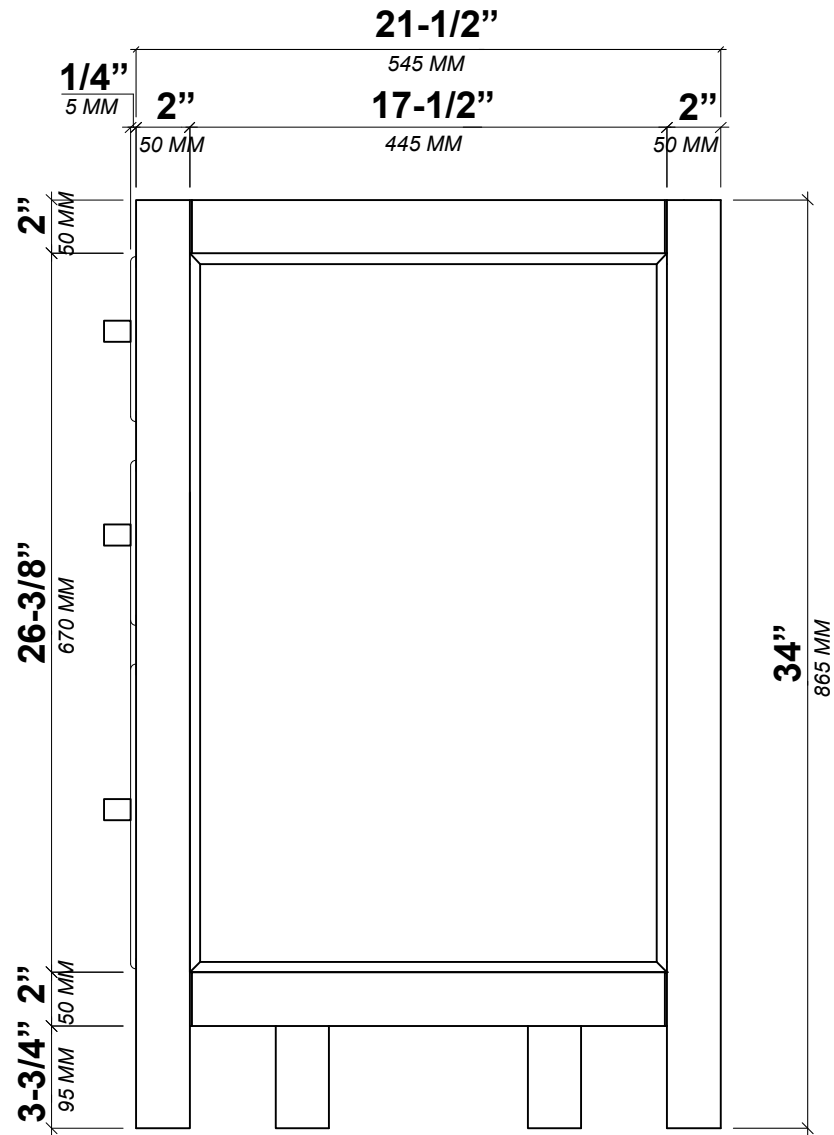

SONOMA TEAK 60 IN SINGLE SINK CABINET

SIDE VIEW