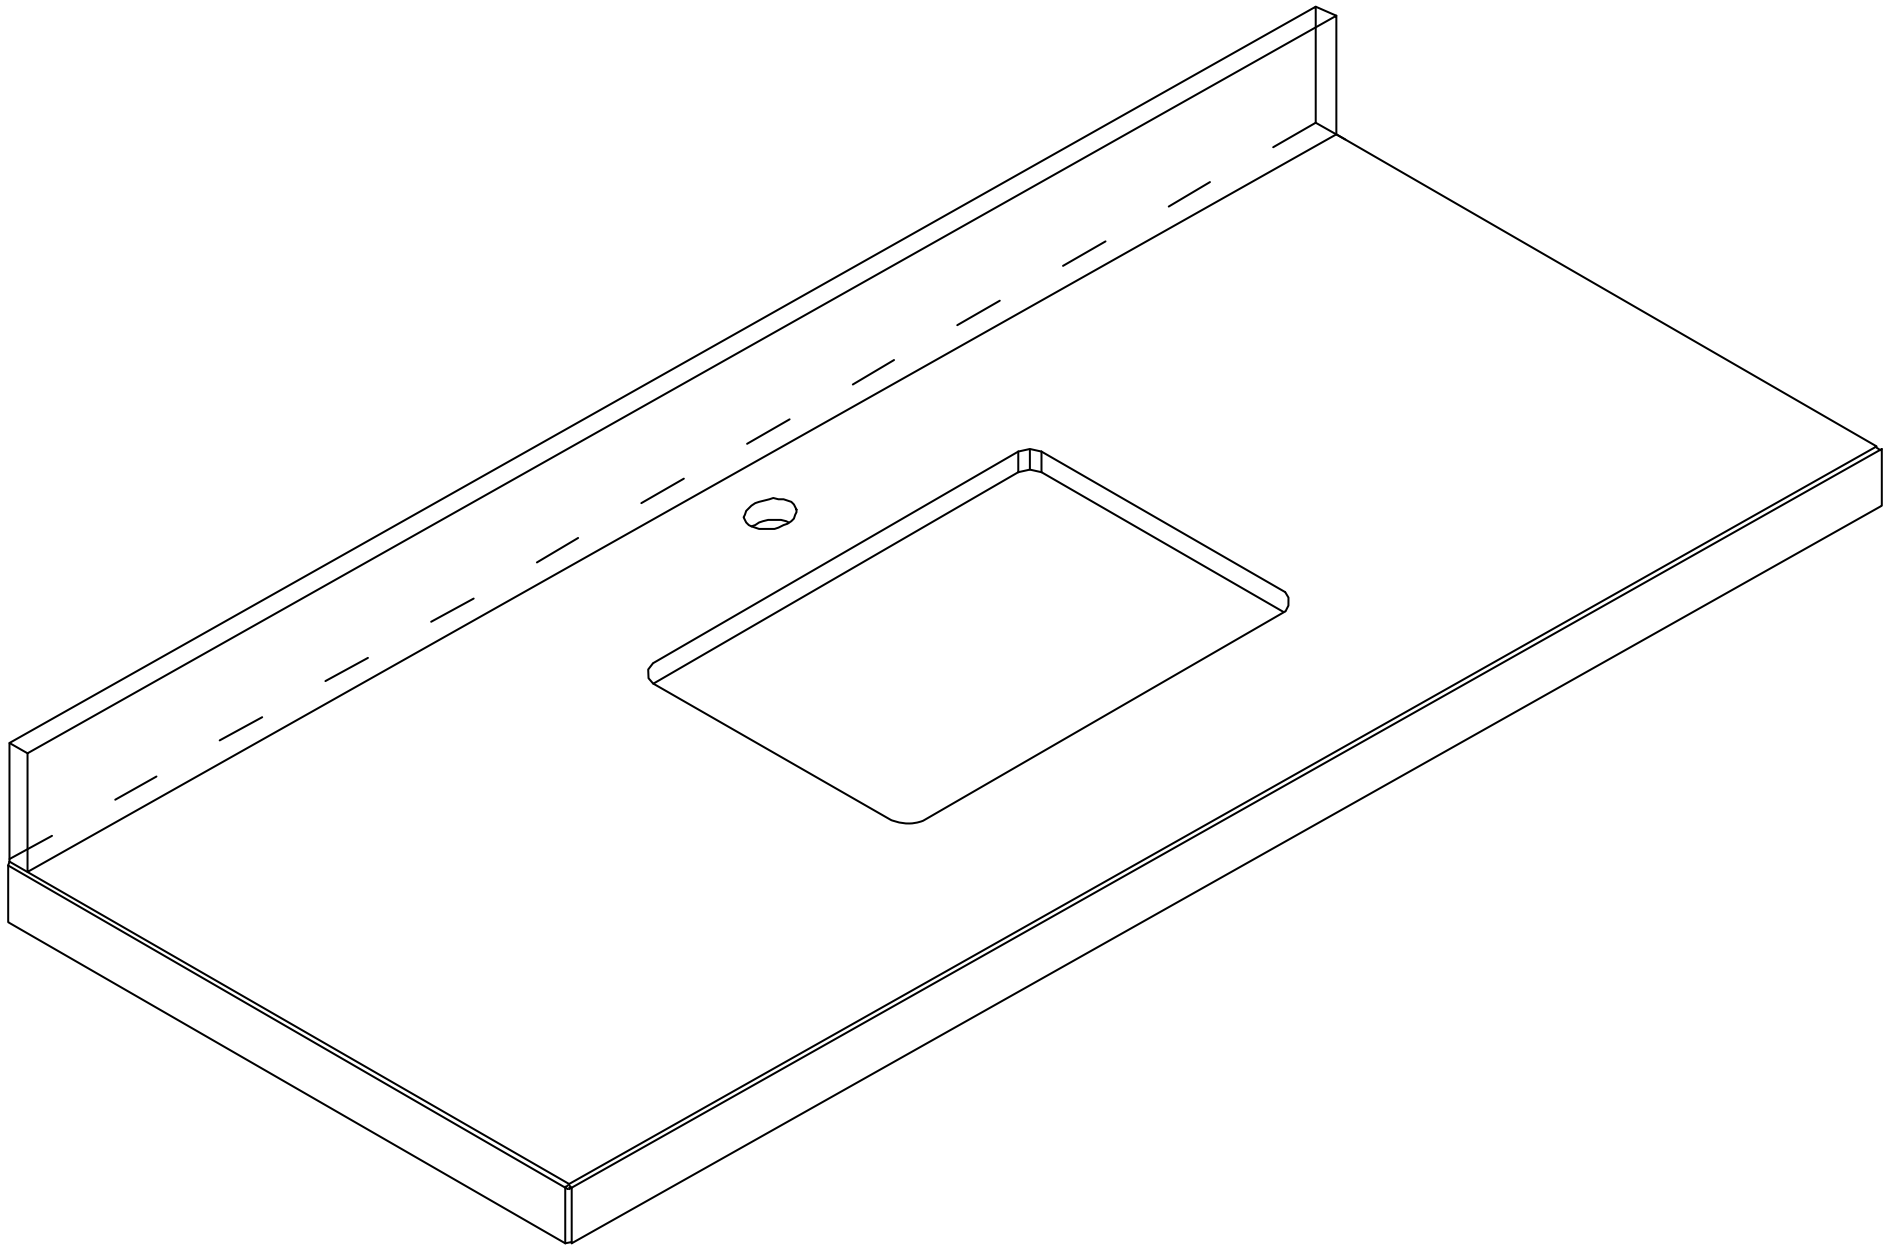

## BACK VIEW

## SIDE VIEW

60 IN SINGLE SINK 2 IN STRAIGHT MITERED EDGE COUNTERTOP

# 60 IN SINGLE SINK 2 IN STRAIGHT MITERED EDGE COUNTERTOP

NOTE: The dimensions specified below pertain exclusively to **Straight Mitered Edge** countertops. For information regarding **Double Cove Edge** dimensions, please refer to the Double Cove Edge dimensions section.