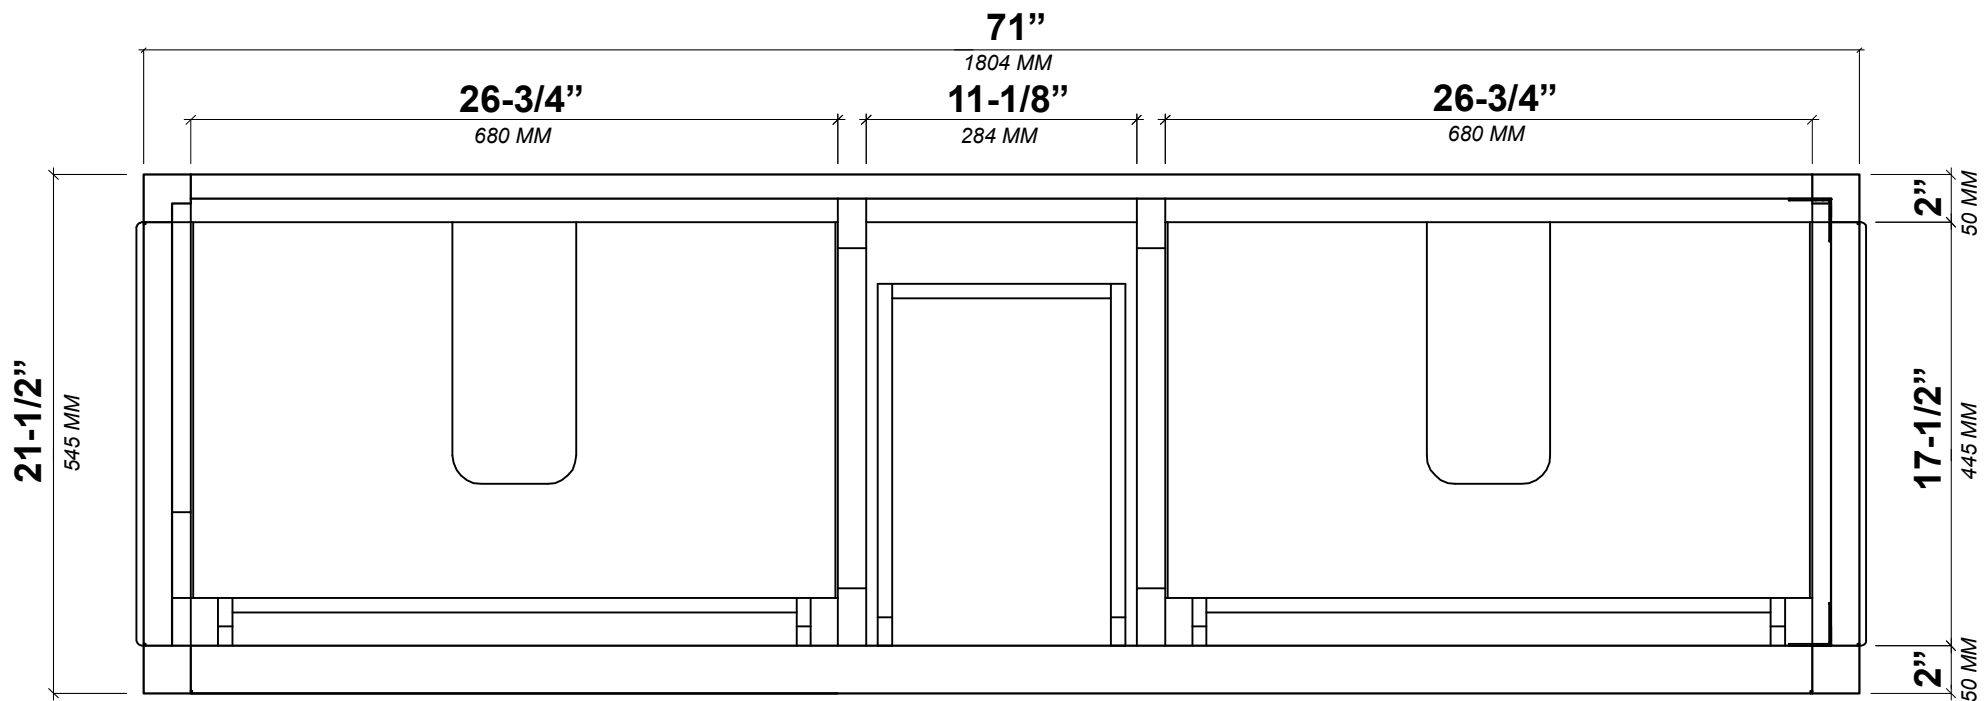

SONOMA TEAK 72 IN DOUBLE SINK BATHROOM VANITY

SONOMA TEAK 72 IN DOUBLE SINK CABINET

FRONT VIEW

SONOMA TEAK 72 IN DOUBLE SINK CABINET

TOP VIEW

SONOMA TEAK 72 IN DOUBLE SINK CABINET

BACK VIEW

SONOMA TEAK 72 IN DOUBLE SINK CABINET

SIDE VIEW

72 IN DOUBLE SINK 2 IN STRAIGHT MITERED EDGE COUNTERTOP

STANDARD RECTANGULAR UNDERMOUNT SINK

72 IN DOUBLE SINK 1.5 IN DOUBLE COVE EDGE COUNTERTOP

72 IN DOUBLE SINK 1.5 IN DOUBLE COVE EDGE COUNTERTOP

NOTE: The dimensions specified below pertain exclusively to **Double Cove Edge** countertops. For information regarding **Straight Mitered Edge** dimensions, please refer to the **Straight Mitered Edge** dimensions section.