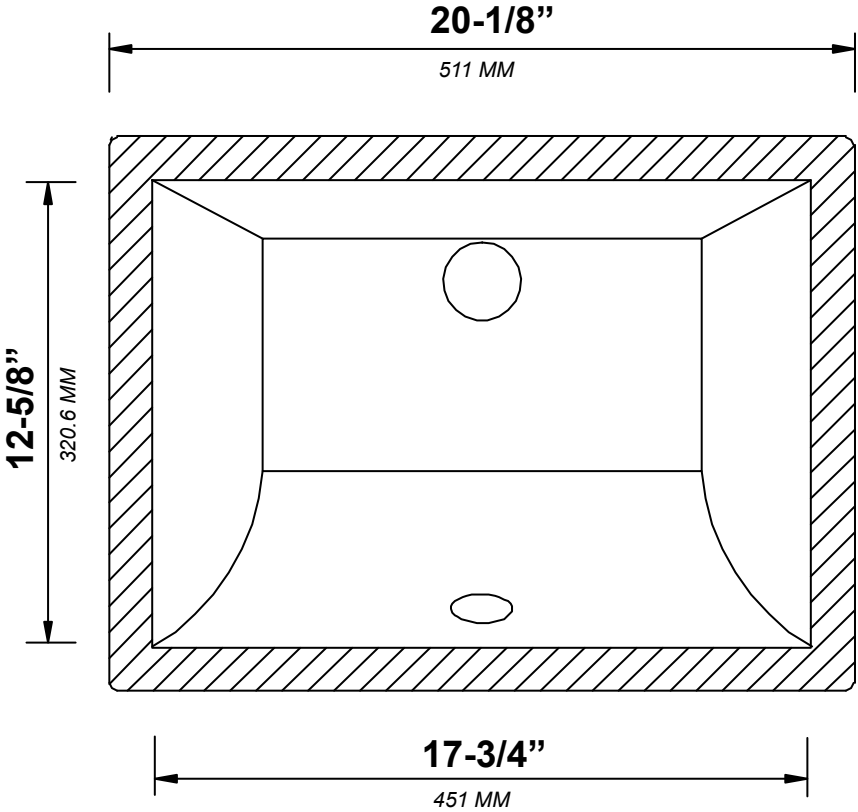

SONOMA TEAK 72 IN DOUBLE SINK BATHROOM VANITY

SONOMA TEAK 72 IN DOUBLE SINK CABINET

FRONT VIEW

SONOMA TEAK 72 IN DOUBLE SINK CABINET

TOP VIEW

SONOMA TEAK 72 IN DOUBLE SINK CABINET

BACK VIEW

SONOMA TEAK 72 IN DOUBLE SINK CABINET

SIDE VIEW

72 IN DOUBLE SINK 2 IN STRAIGHT MITERED EDGE COUNTERTOP

STANDARD RECTANGULAR UNDERMOUNT SINK

72 IN DOUBLE SINK 1.5 IN DOUBLE COVE EDGE COUNTERTOP

72 IN DOUBLE SINK 1.5 IN DOUBLE COVE EDGE COUNTERTOP

NOTE: The dimensions specified below pertain exclusively to **Double Cove Edge** countertops. For information regarding **Straight Mitered Edge** dimensions, please refer to the **Straight Mitered Edge** dimensions section.