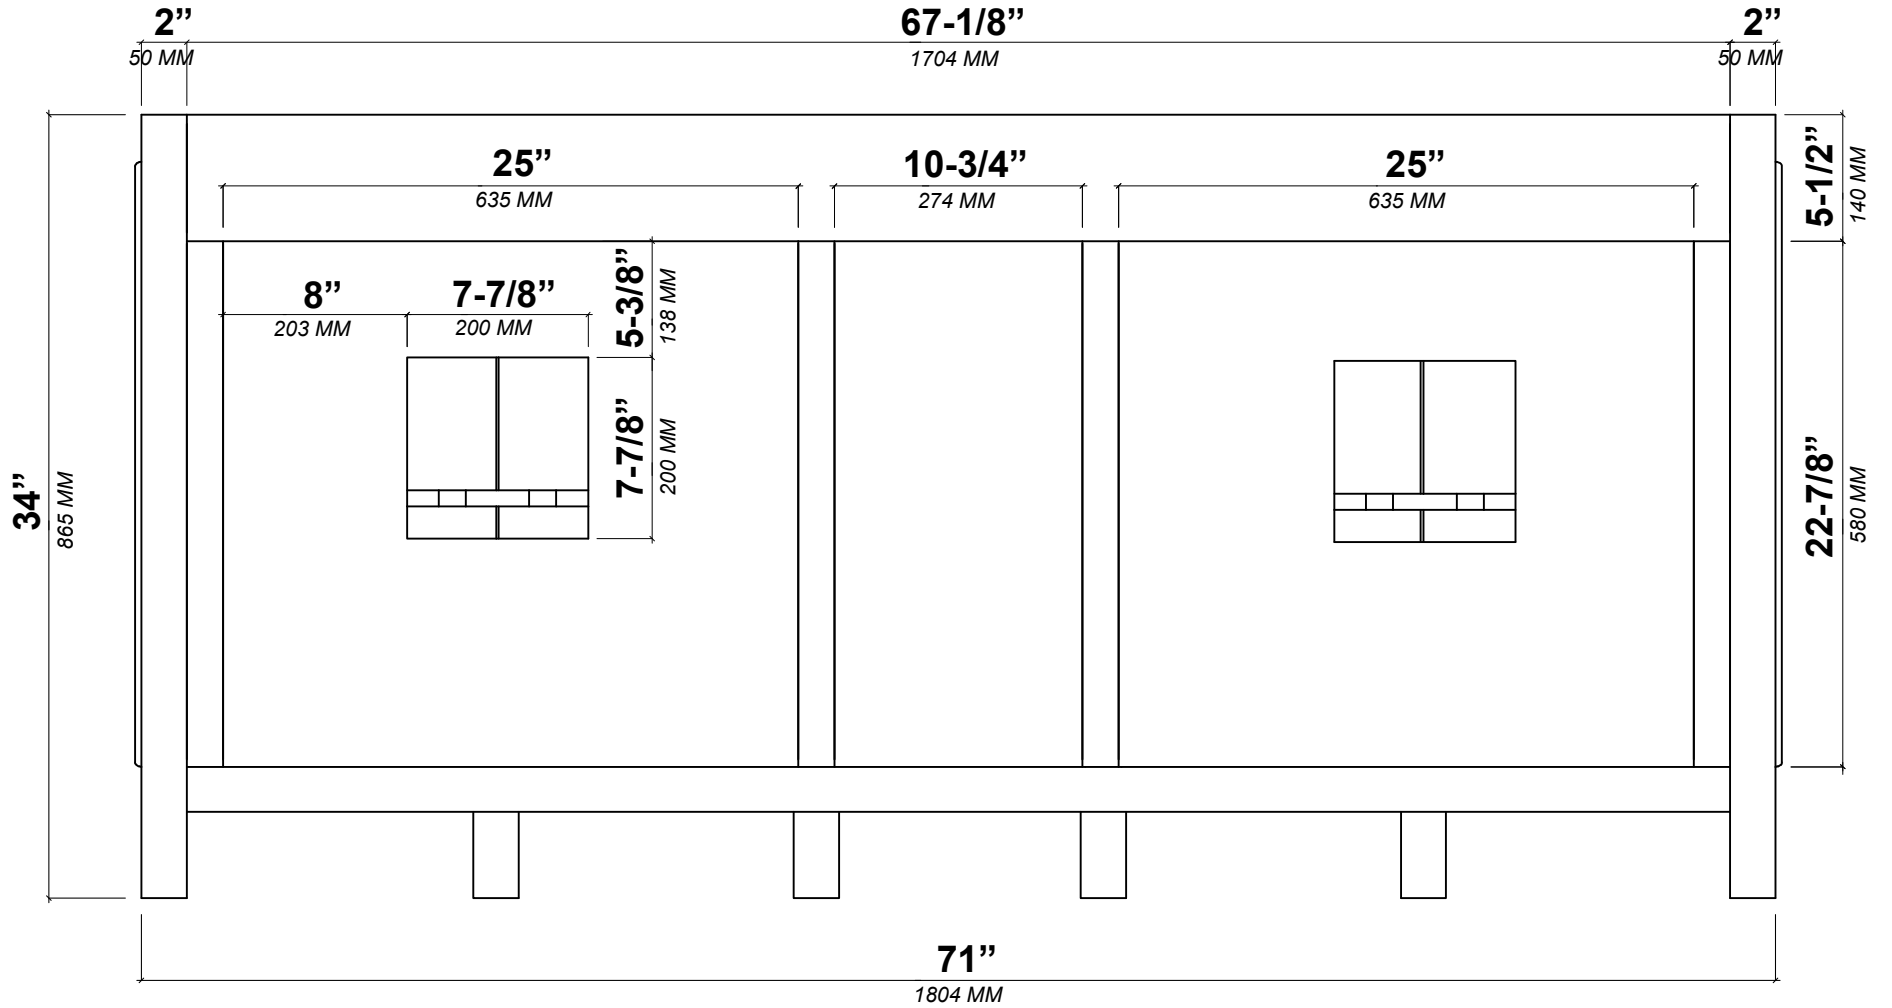

SONOMA TEAK 72 IN DOUBLE SINK BATHROOM VANITY

SONOMA TEAK 72 IN DOUBLE SINK CABINET

FRONT VIEW

SONOMA TEAK 72 IN DOUBLE SINK CABINET

TOP VIEW

SONOMA TEAK 72 IN DOUBLE SINK CABINET

BACK VIEW

SONOMA TEAK 72 IN DOUBLE SINK CABINET

SIDE VIEW

72 IN DOUBLE SINK 2 IN STRAIGHT MITERED EDGE COUNTERTOP

STANDARD RECTANGULAR UNDERMOUNT SINK

72 IN DOUBLE SINK 1.5 IN DOUBLE COVE EDGE COUNTERTOP

72 IN DOUBLE SINK 1.5 IN DOUBLE COVE EDGE COUNTERTOP

NOTE: The dimensions specified below pertain exclusively to **Double Cove Edge** countertops. For information regarding **Straight Mitered Edge** dimensions, please refer to the **Straight Mitered Edge** dimensions section.