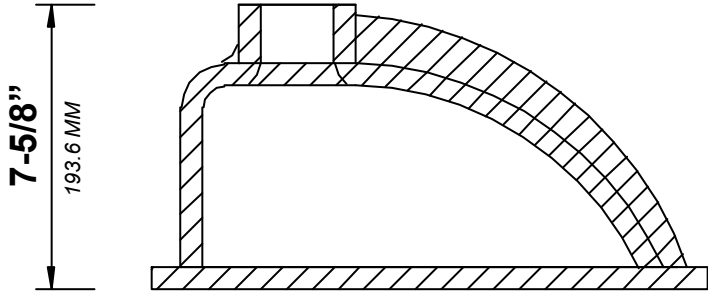

SONOMA TEAK 72 IN DOUBLE SINK BATHROOM VANITY

SONOMA TEAK 72 IN DOUBLE SINK CABINET

FRONT VIEW

SONOMA TEAK 72 IN DOUBLE SINK CABINET

TOP VIEW

SONOMA TEAK 72 IN DOUBLE SINK CABINET

BACK VIEW

SONOMA TEAK 72 IN DOUBLE SINK CABINET

SIDE VIEW

72 IN DOUBLE SINK 2 IN STRAIGHT MITERED EDGE COUNTERTOP

STANDARD RECTANGULAR UNDERMOUNT SINK

72 IN DOUBLE SINK 1.5 IN DOUBLE COVE EDGE COUNTERTOP

72 IN DOUBLE SINK 1.5 IN DOUBLE COVE EDGE COUNTERTOP

NOTE: The dimensions specified below pertain exclusively to **Double Cove Edge** countertops. For information regarding **Straight Mitered Edge** dimensions, please refer to the **Straight Mitered Edge** dimensions section.