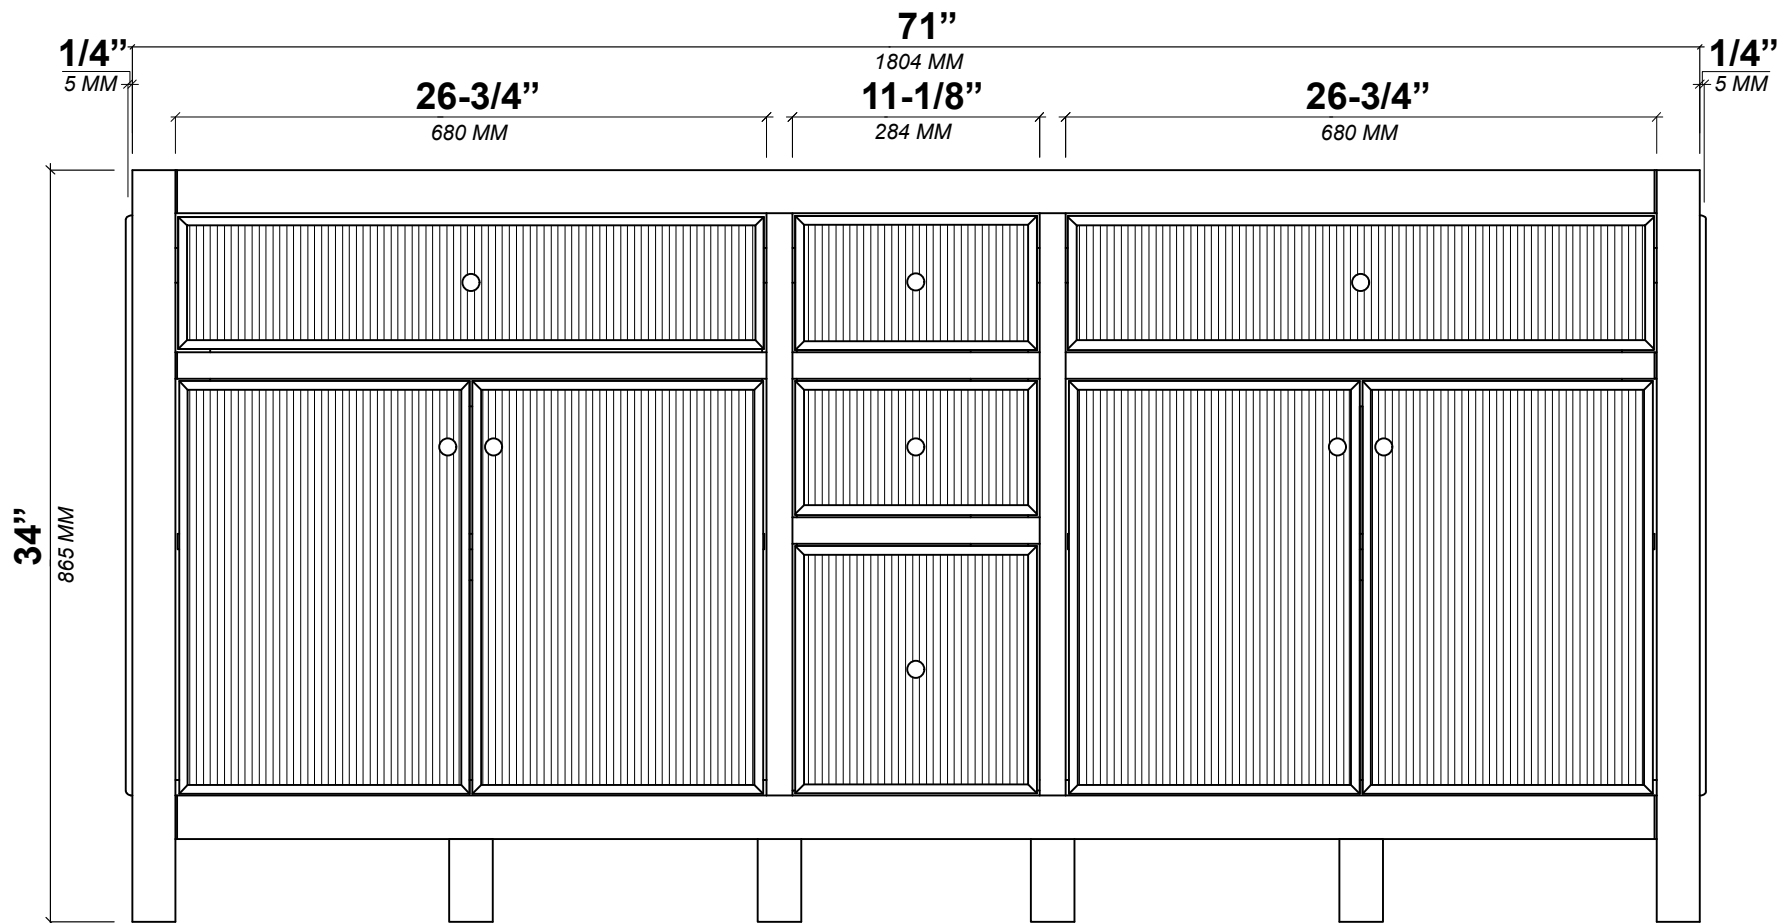

SONOMA TEAK 72 IN DOUBLE SINK BATHROOM VANITY

SONOMA TEAK 72 IN DOUBLE SINK CABINET

FRONT VIEW

SONOMA TEAK 72 IN DOUBLE SINK CABINET

TOP VIEW

SONOMA TEAK 72 IN DOUBLE SINK CABINET

BACK VIEW

SONOMA TEAK 72 IN DOUBLE SINK CABINET

SIDE VIEW

72 IN DOUBLE SINK 2 IN STRAIGHT MITERED EDGE COUNTERTOP

STANDARD RECTANGULAR UNDERMOUNT SINK

72 IN DOUBLE SINK 1.5 IN DOUBLE COVE EDGE COUNTERTOP

72 IN DOUBLE SINK 1.5 IN DOUBLE COVE EDGE COUNTERTOP

NOTE: The dimensions specified below pertain exclusively to **Double Cove Edge** countertops. For information regarding **Straight Mitered Edge** dimensions, please refer to the **Straight Mitered Edge** dimensions section.