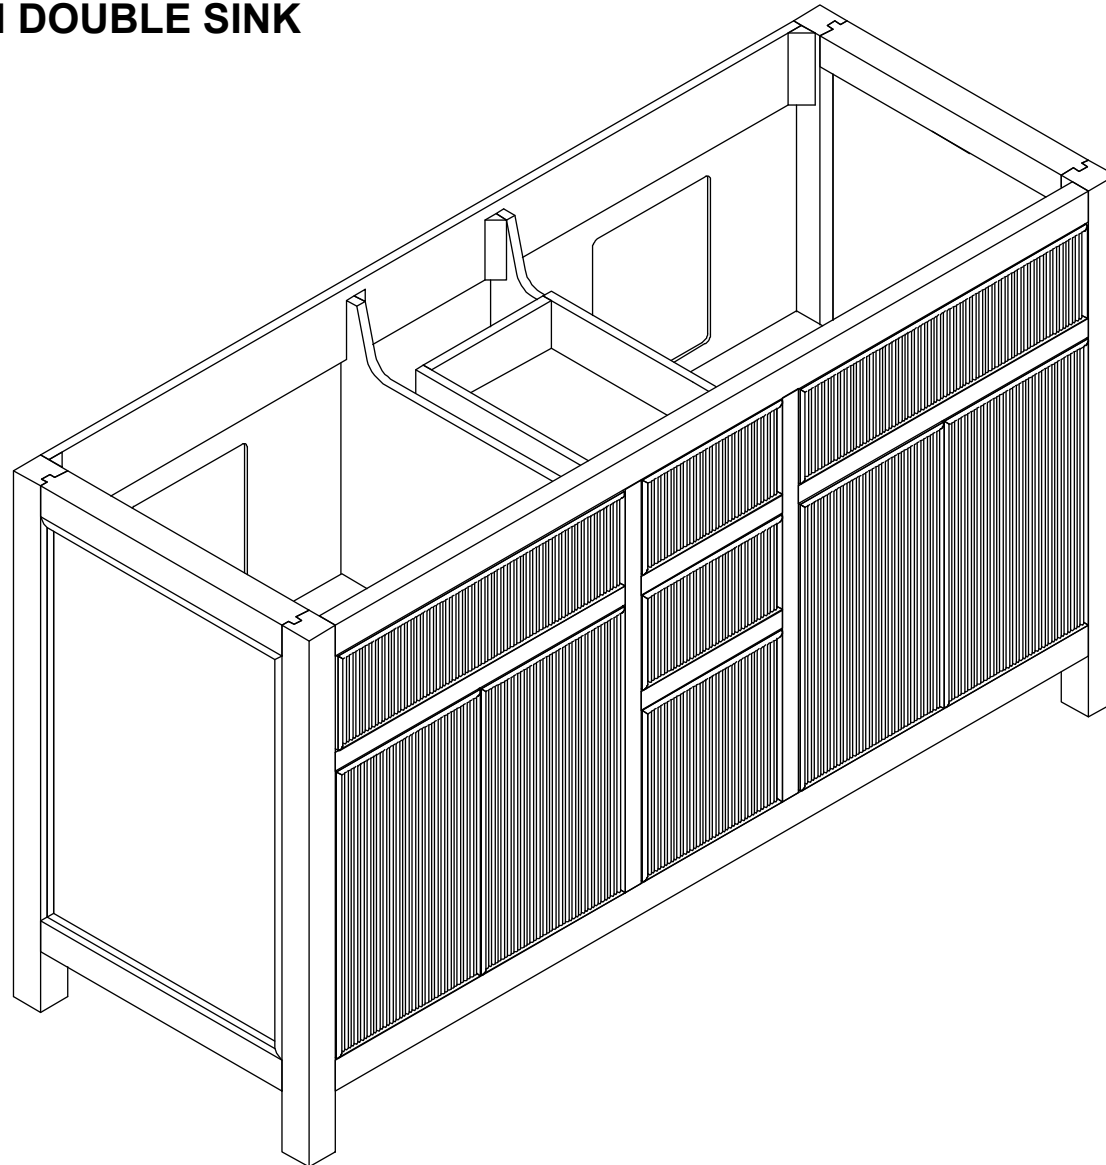

SONOMA TEAK 72 IN DOUBLE SINK BATHROOM VANITY

SONOMA TEAK 72 IN DOUBLE SINK CABINET

FRONT VIEW

SONOMA TEAK 72 IN DOUBLE SINK CABINET

TOP VIEW

SONOMA TEAK 72 IN DOUBLE SINK CABINET

BACK VIEW

SONOMA TEAK 72 IN DOUBLE SINK CABINET

SIDE VIEW

72 IN DOUBLE SINK 2 IN STRAIGHT MITERED EDGE COUNTERTOP

STANDARD RECTANGULAR UNDERMOUNT SINK

72 IN DOUBLE SINK 1.5 IN DOUBLE COVE EDGE COUNTERTOP

72 IN DOUBLE SINK 1.5 IN DOUBLE COVE EDGE COUNTERTOP

NOTE: The dimensions specified below pertain exclusively to **Double Cove Edge** countertops. For information regarding **Straight Mitered Edge** dimensions, please refer to the **Straight Mitered Edge** dimensions section.