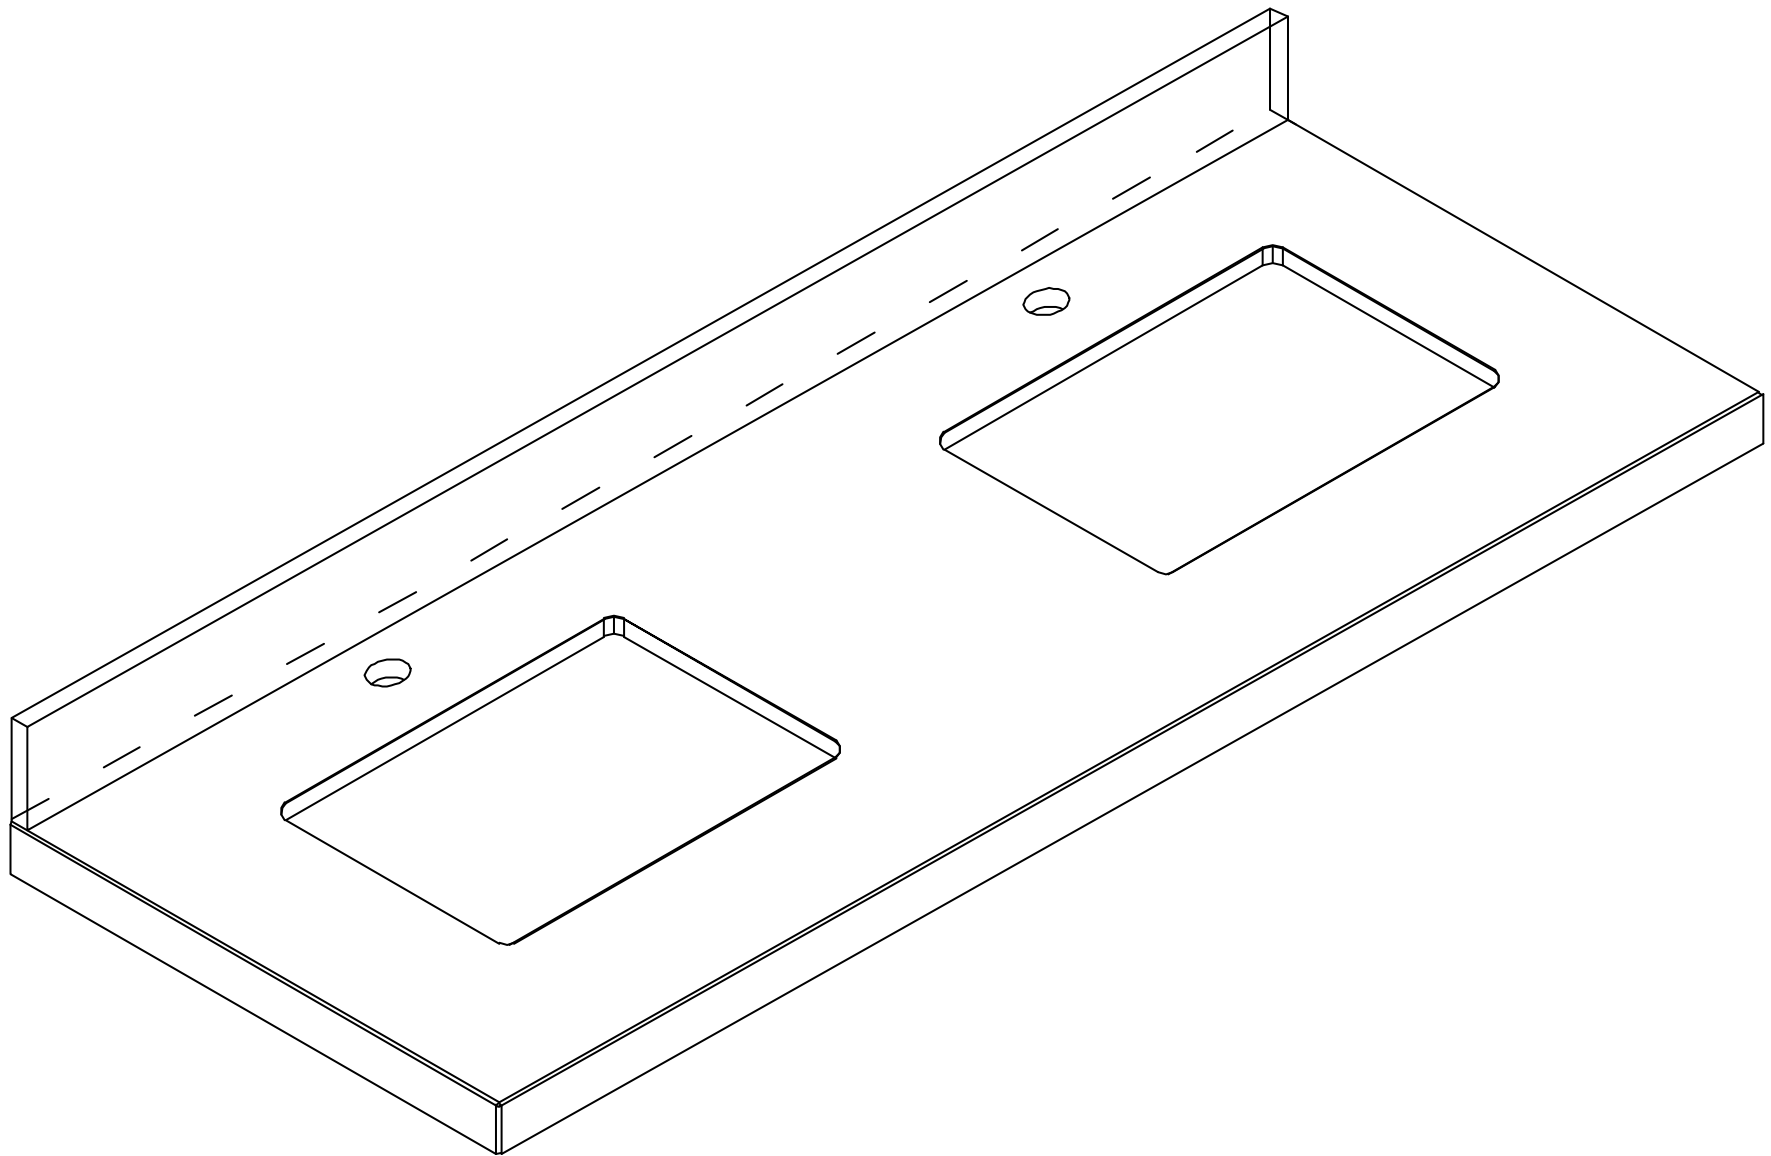

SONOMA TEAK 72 IN DOUBLE SINK BATHROOM VANITY

SONOMA TEAK 72 IN DOUBLE SINK CABINET

FRONT VIEW

SONOMA TEAK 72 IN DOUBLE SINK CABINET

TOP VIEW

SONOMA TEAK 72 IN DOUBLE SINK CABINET

BACK VIEW

SONOMA TEAK 72 IN DOUBLE SINK CABINET

SIDE VIEW

72 IN DOUBLE SINK 2 IN STRAIGHT MITERED EDGE COUNTERTOP

STANDARD RECTANGULAR UNDERMOUNT SINK

72 IN DOUBLE SINK 1.5 IN DOUBLE COVE EDGE COUNTERTOP

72 IN DOUBLE SINK 1.5 IN DOUBLE COVE EDGE COUNTERTOP

NOTE: The dimensions specified below pertain exclusively to **Double Cove Edge** countertops. For information regarding **Straight Mitered Edge** dimensions, please refer to the **Straight Mitered Edge** dimensions section.