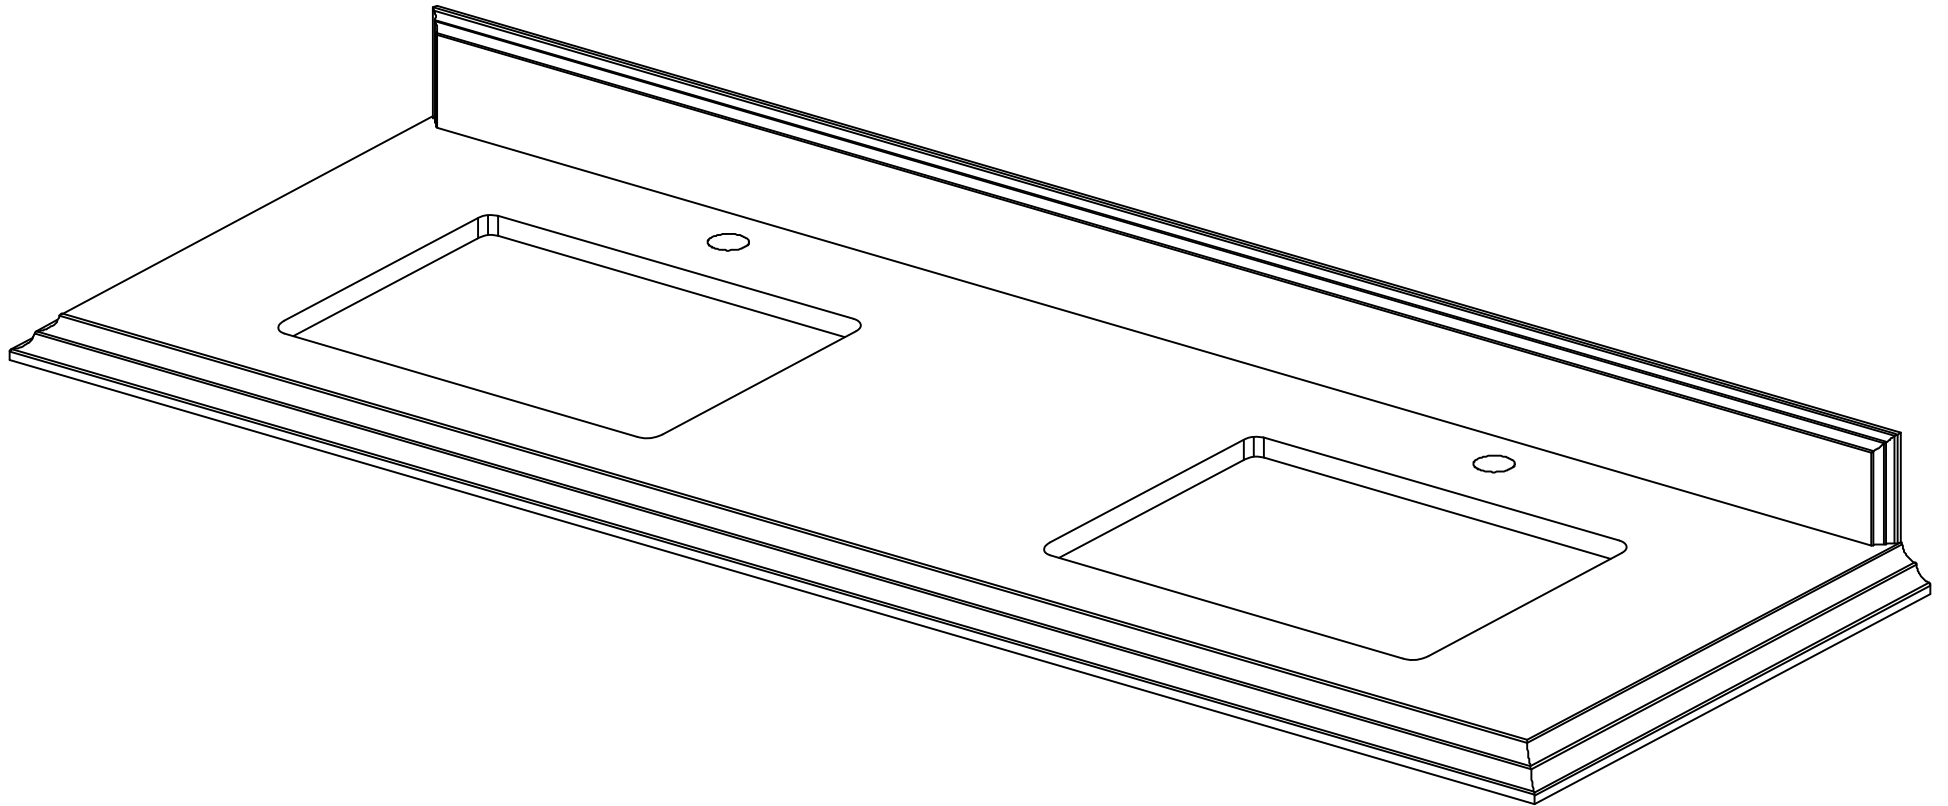

SIDE VIEW

72 IN DOUBLE SINK 2 IN STRAIGHT MITERED EDGE COUNTERTOP

STANDARD RECTANGULAR UNDERMOUNT SINK

72 IN DOUBLE SINK 1.5 IN DOUBLE COVE EDGE COUNTERTOP

72 IN DOUBLE SINK 1.5 IN DOUBLE COVE EDGE COUNTERTOP

NOTE: The dimensions specified below pertain exclusively to **Double Cove Edge** countertops. For information regarding **Straight Mitered Edge** dimensions, please refer to the **Straight Mitered Edge** dimensions section.