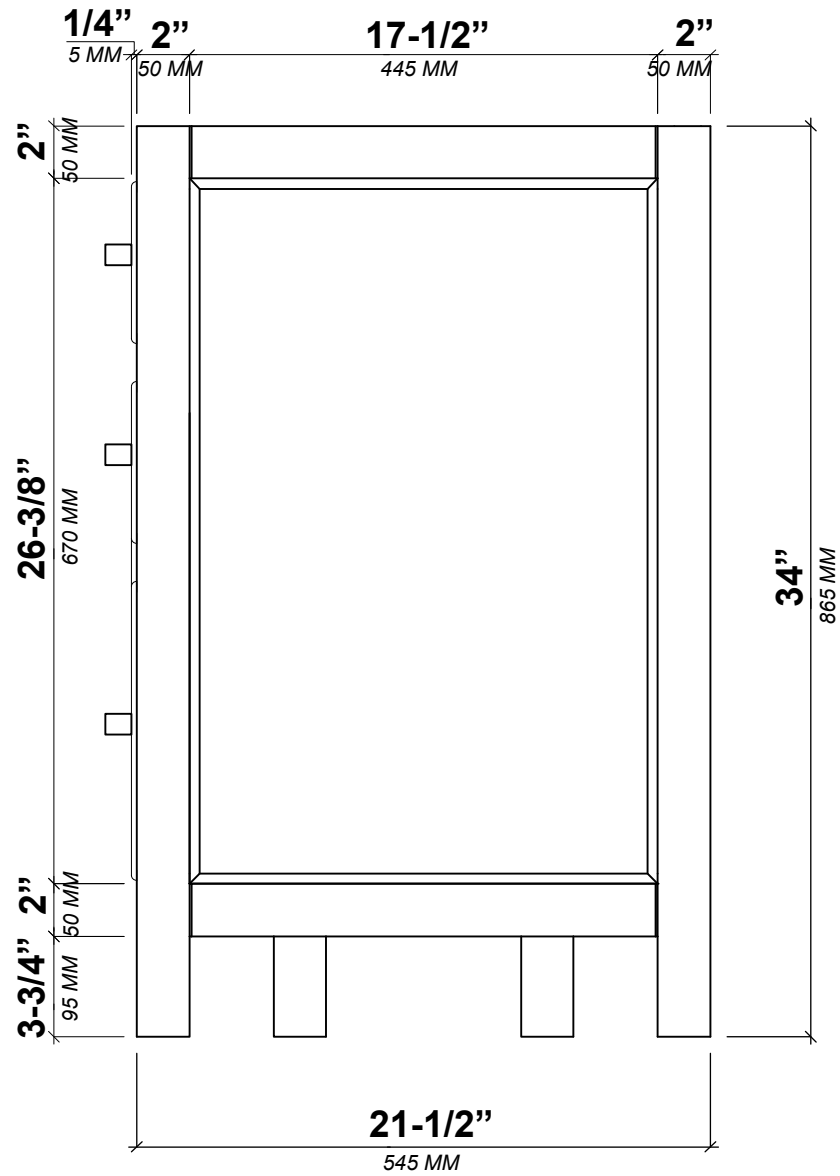

SONOMA TEAK 72 IN DOUBLE SINK BATHROOM VANITY

SONOMA TEAK 72 IN DOUBLE SINK CABINET

FRONT VIEW

SONOMA TEAK 72 IN DOUBLE SINK CABINET

TOP VIEW

SONOMA TEAK 72 IN DOUBLE SINK CABINET

BACK VIEW

SONOMA TEAK 72 IN DOUBLE SINK CABINET

SIDE VIEW

72 IN DOUBLE SINK 2 IN STRAIGHT MITERED EDGE COUNTERTOP

STANDARD RECTANGULAR UNDERMOUNT SINK

72 IN DOUBLE SINK 1.5 IN DOUBLE COVE EDGE COUNTERTOP

72 IN DOUBLE SINK 1.5 IN DOUBLE COVE EDGE COUNTERTOP

NOTE: The dimensions specified below pertain exclusively to **Double Cove Edge** countertops. For information regarding **Straight Mitered Edge** dimensions, please refer to the **Straight Mitered Edge** dimensions section.