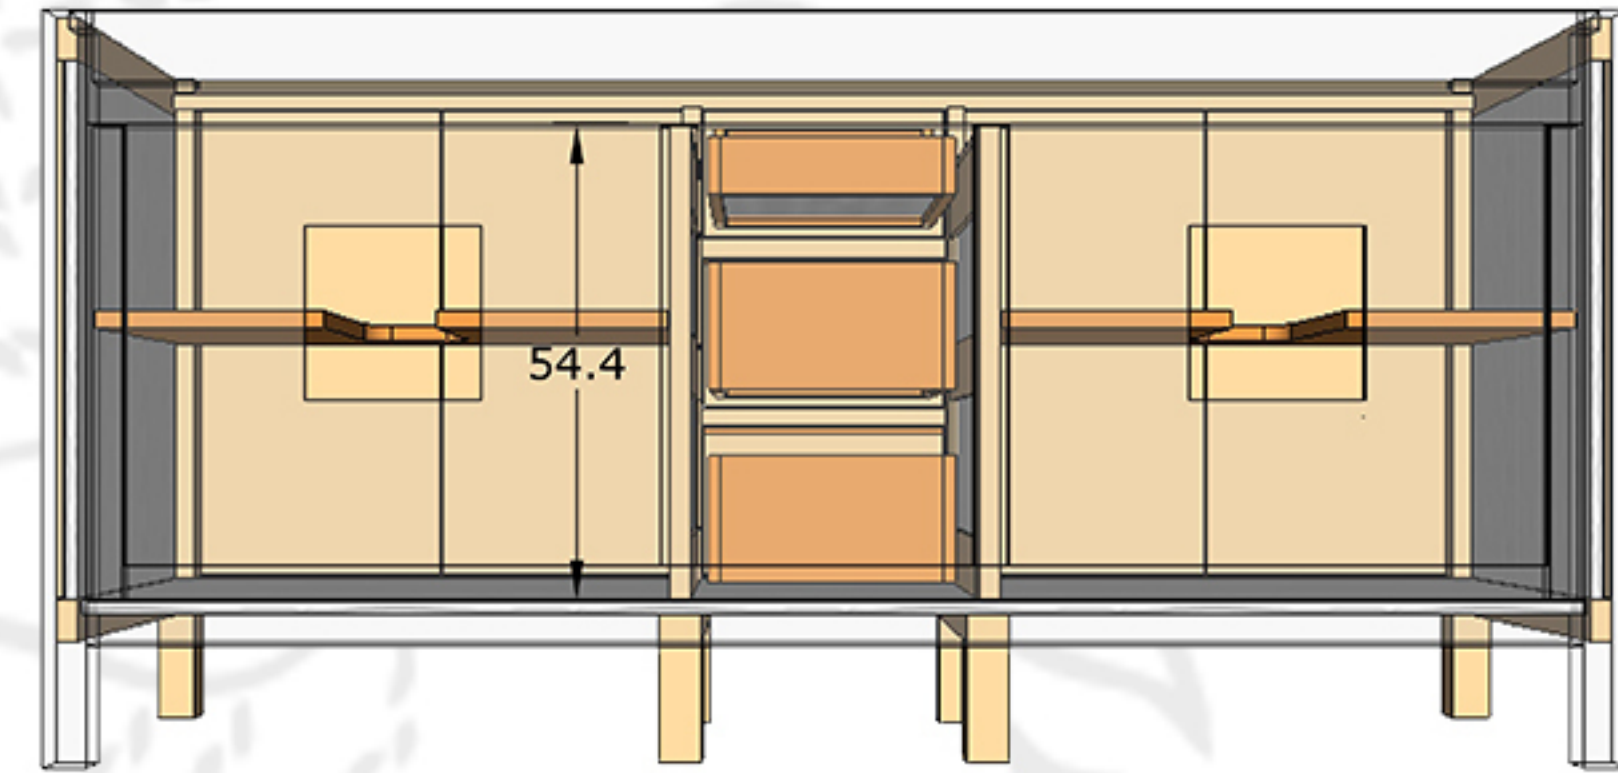

## ELIZABETH 72 IN DOUBLE SINK BATHROOM VANITY

### Countertop