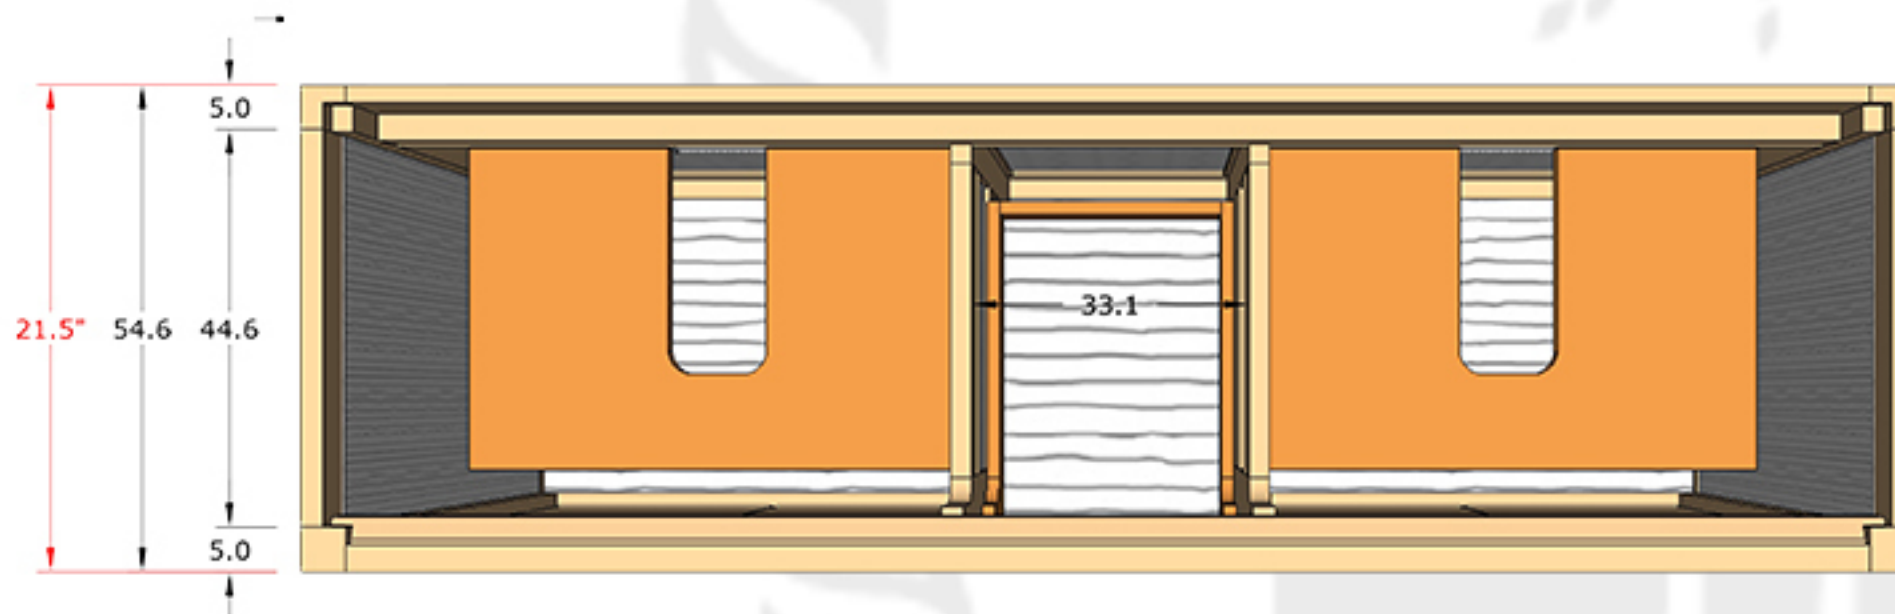

## ELIZABETH 72 IN DOUBLE SINK BATHROOM VANITY

### Countertop