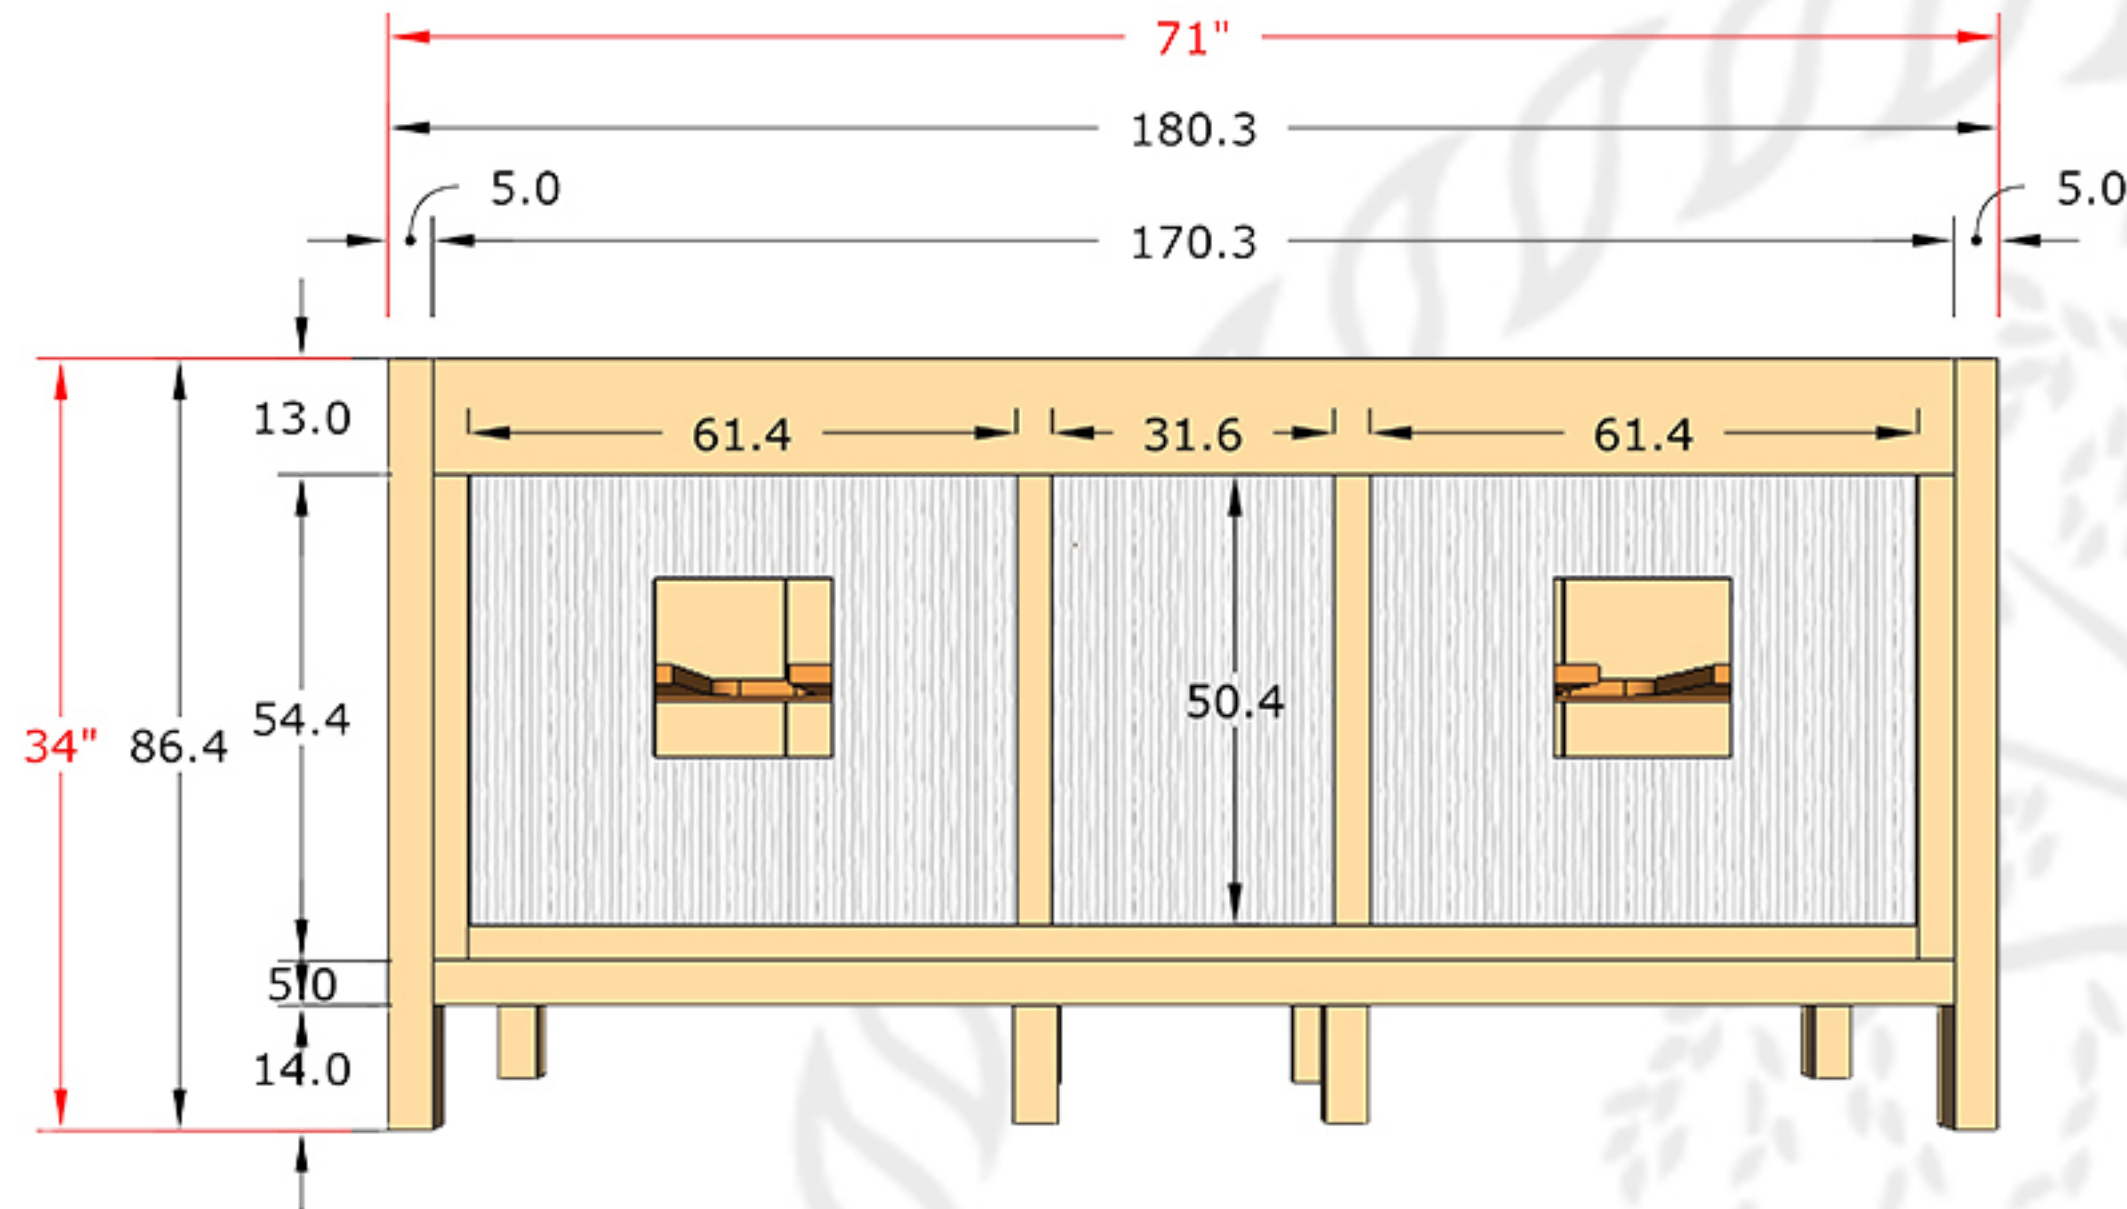

## ELIZABETH 72 IN DOUBLE SINK BATHROOM VANITY

### Countertop