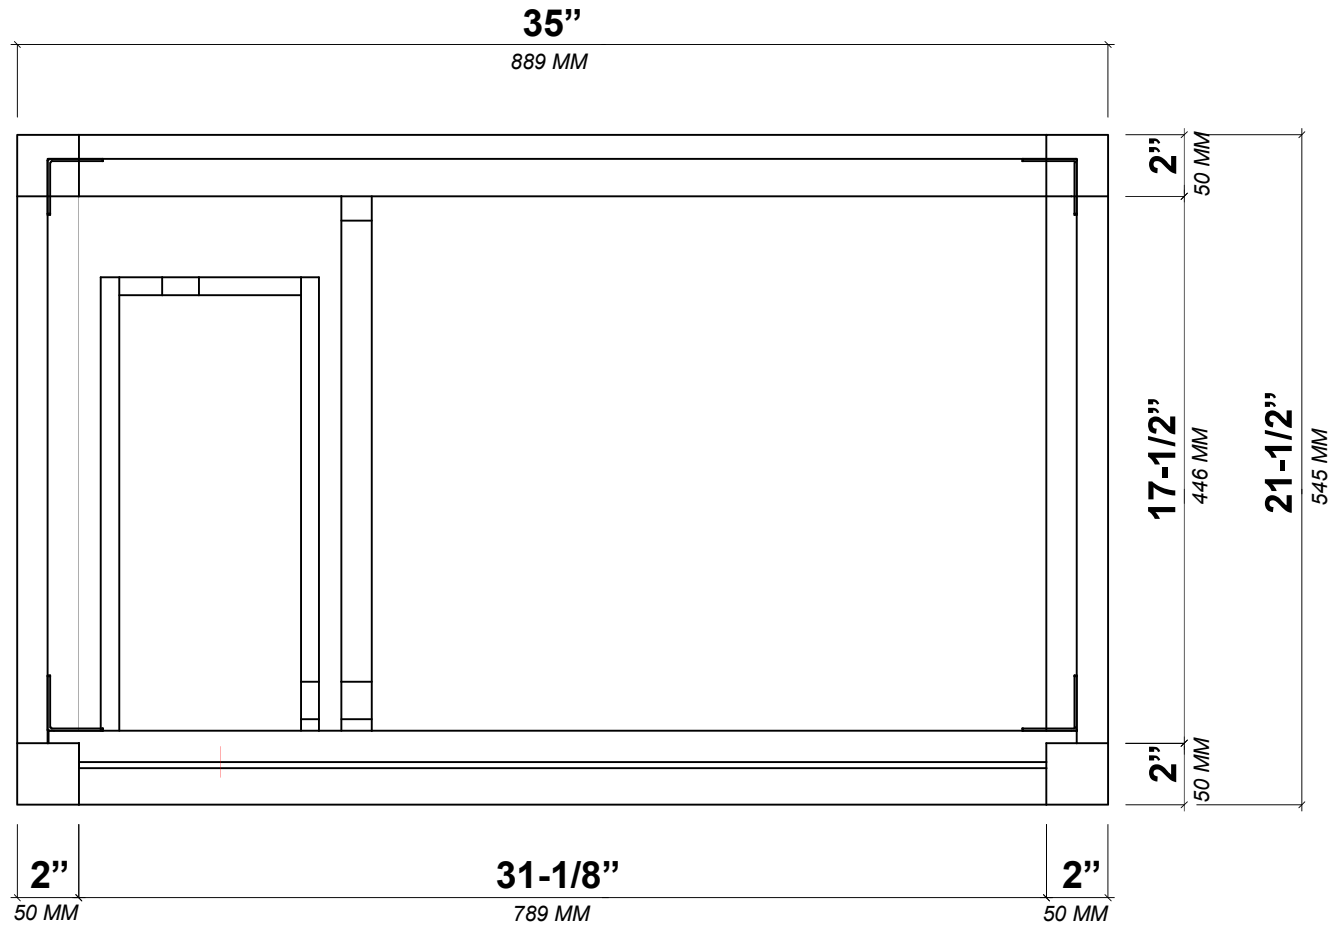

ELIZABETH TEAK 36 IN SINGLE RIGHT OFFSET SINK CABINET

TOP VIEW