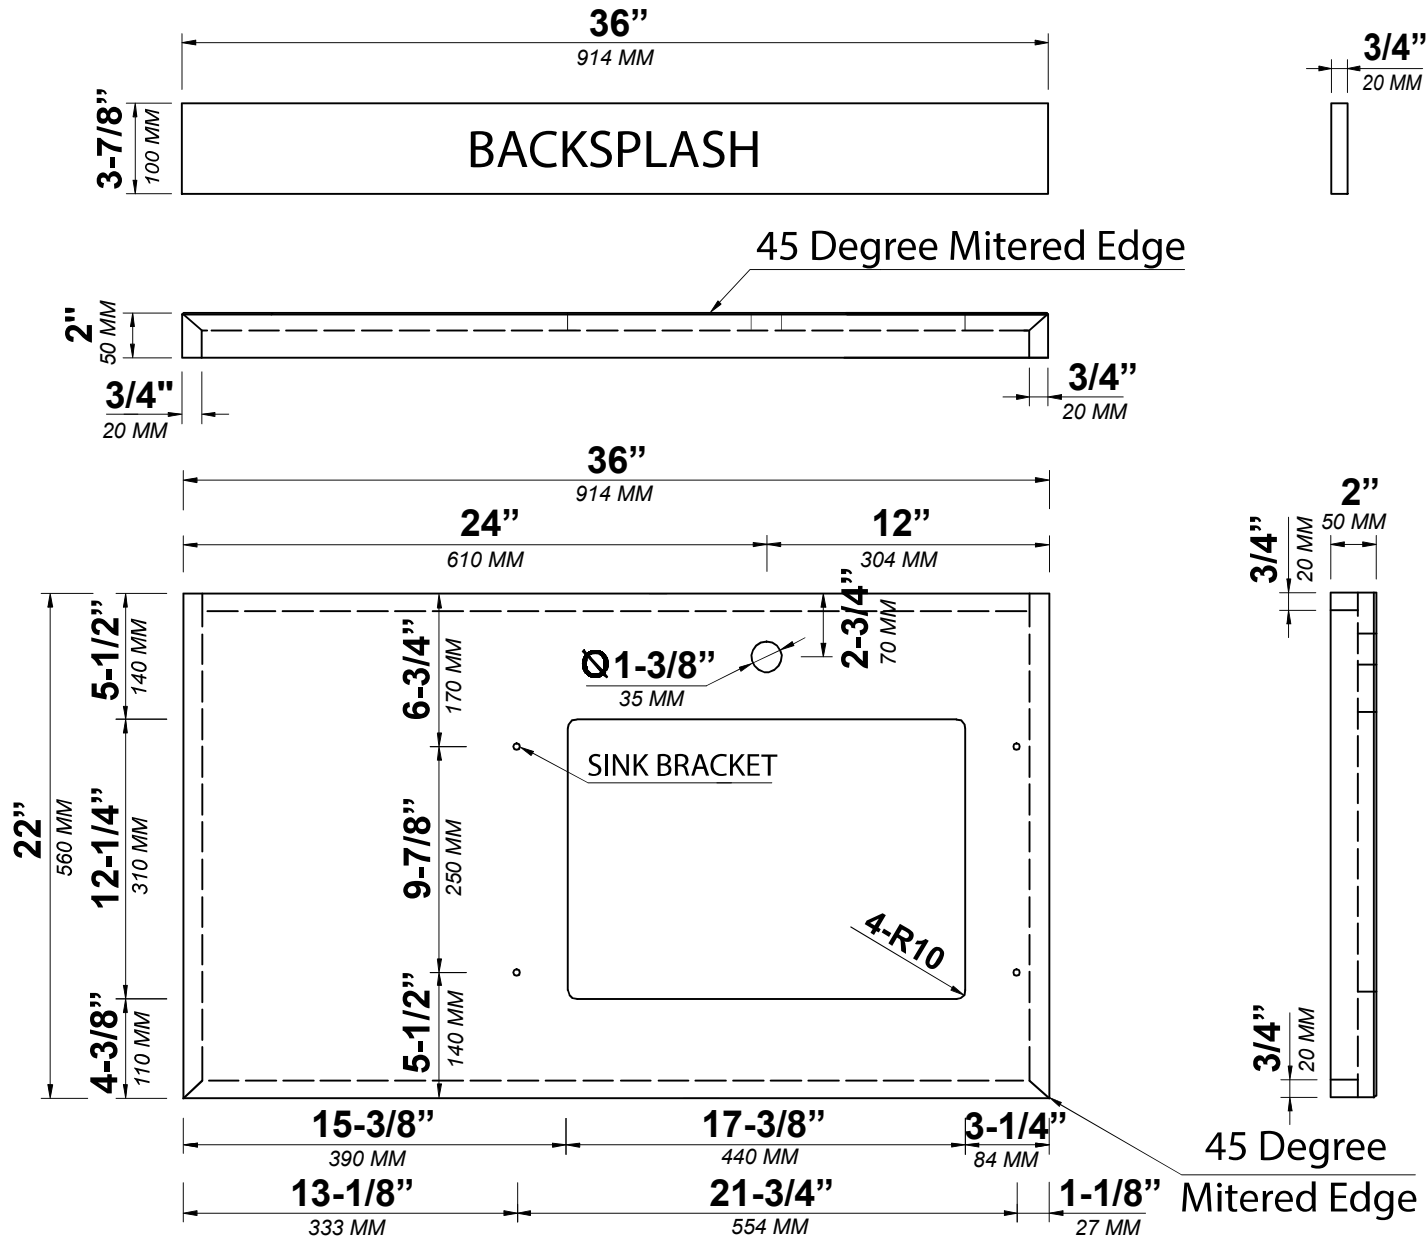

## SIDE VIEW

36 IN SINGLE RIGHT OFFSET SINK 2 IN STRAIGHT MITERED EDGE COUNTERTOP

# 36 IN SINGLE RIGHT OFFSET SINK 2 IN STRAIGHT MITERED EDGE COUNTERTOP

NOTE: The dimensions specified below pertain exclusively to **Straight Mitered Edge** countertops. For information regarding **Double Cove Edge** dimensions, please refer to the Double Cove Edge dimensions section.

# STANDARD RECTANGULAR UNDERMOUNT SINK

36 IN SINGLE RIGHT OFFSET SINK 1.5 IN DOUBLE COVE EDGE COUNTERTOP

# 36 IN SINGLE LEFT OFFSET SINK 1.5 IN DOUBLE COVE EDGE COUNTERTOP

NOTE: The dimensions specified below pertain exclusively to **Double Cove Edge** countertops. For information regarding **Straight Mitered Edge** dimensions, please refer to the **Straight Mitered Edge** dimensions section.