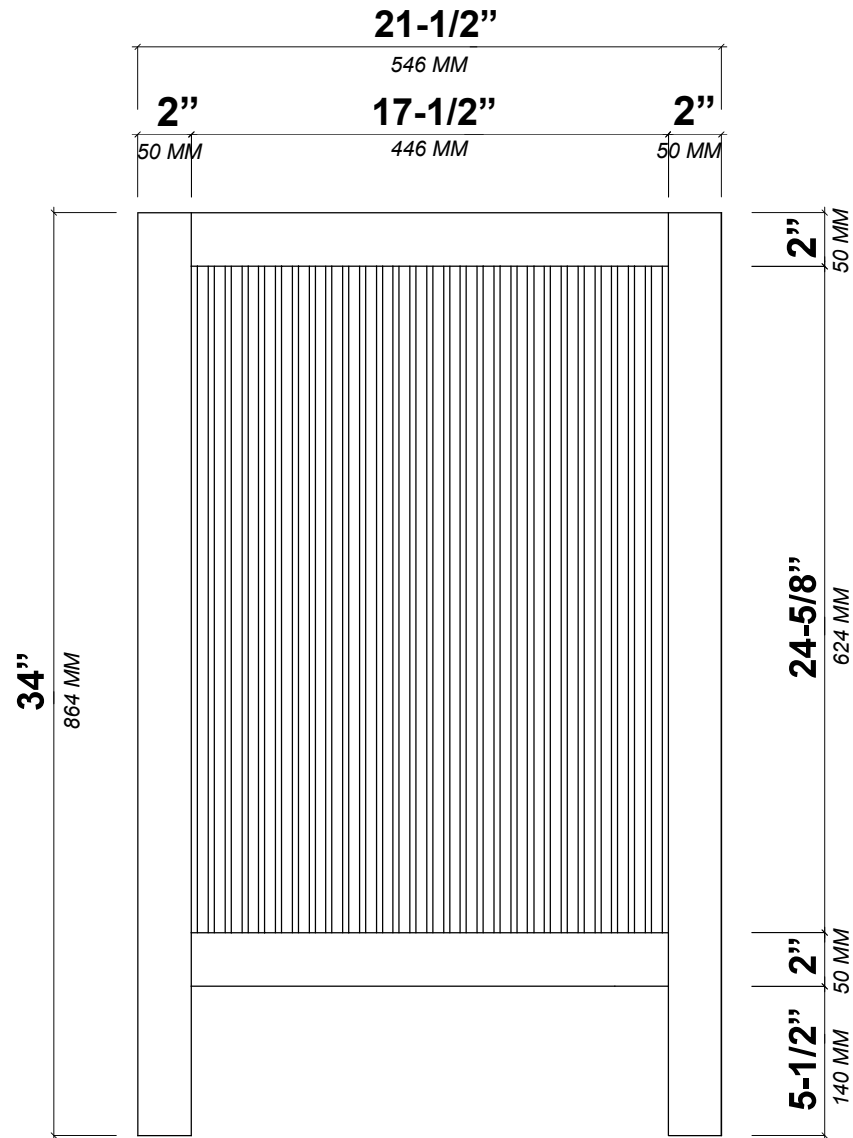

## TOP VIEW

## SIDE VIEW

36 IN SINGLE RIGHT OFFSET SINK 2 IN STRAIGHT MITERED EDGE COUNTERTOP

# 36 IN SINGLE RIGHT OFFSET SINK 2 IN STRAIGHT MITERED EDGE COUNTERTOP

NOTE: The dimensions specified below pertain exclusively to **Straight Mitered Edge** countertops. For information regarding **Double Cove Edge** dimensions, please refer to the Double Cove Edge dimensions section.

# 36 IN SINGLE LEFT OFFSET SINK 1.5 IN DOUBLE COVE EDGE COUNTERTOP

NOTE: The dimensions specified below pertain exclusively to **Double Cove Edge** countertops. For information regarding **Straight Mitered Edge** dimensions, please refer to the **Straight Mitered Edge** dimensions section.