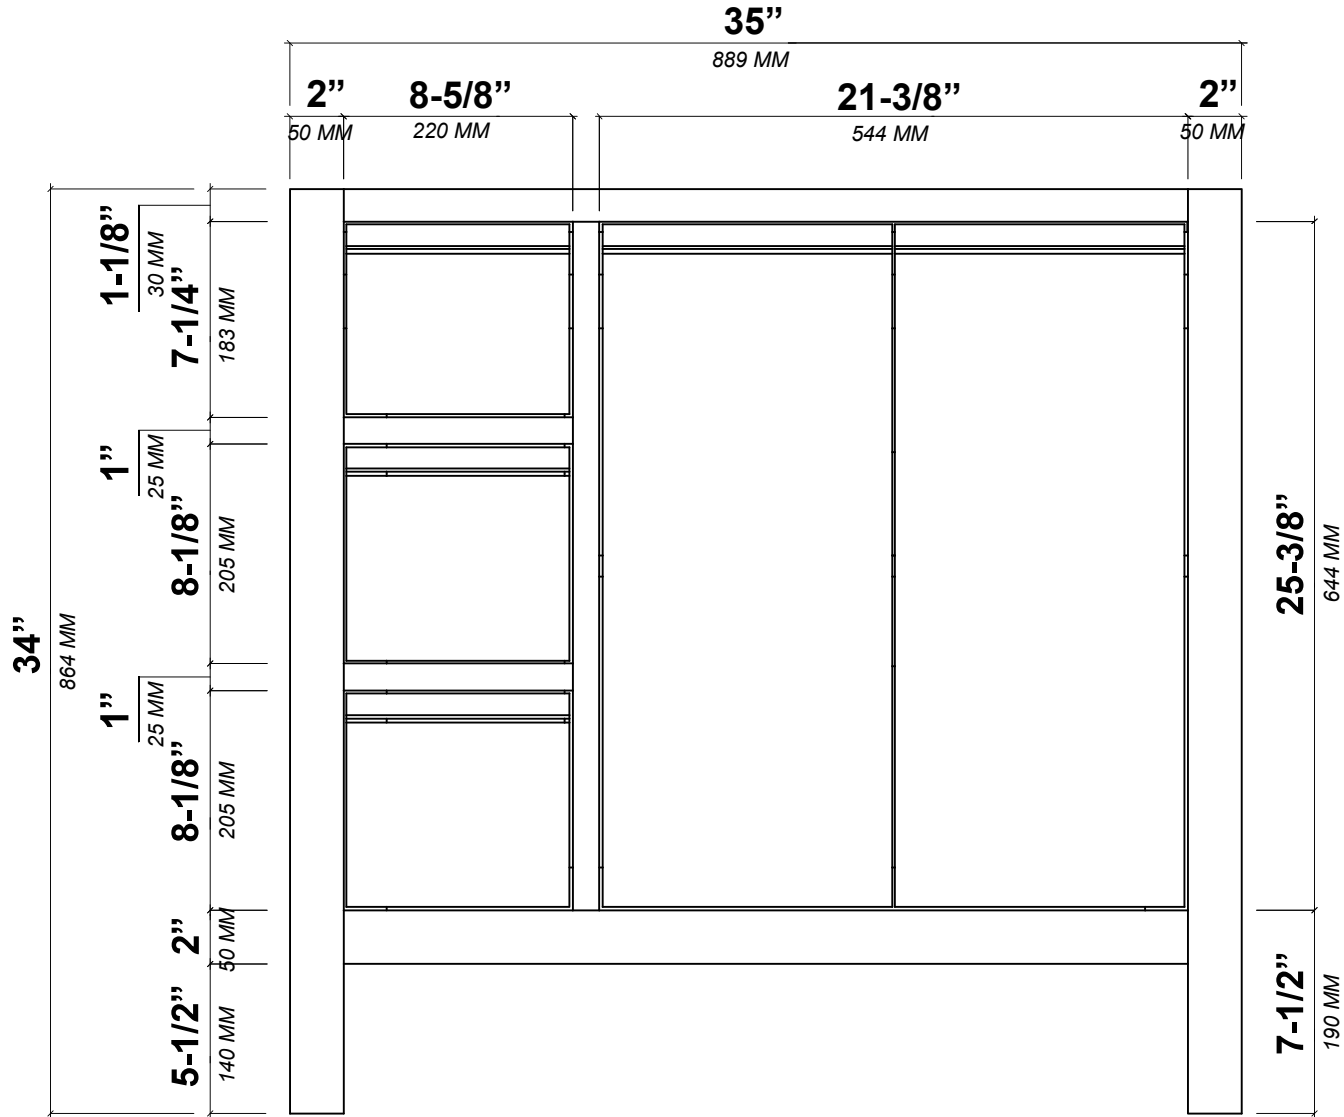

ELIZABETH TEAK 36 IN SINGLE RIGHT OFFSET SINK CABINET

FRONT VIEW