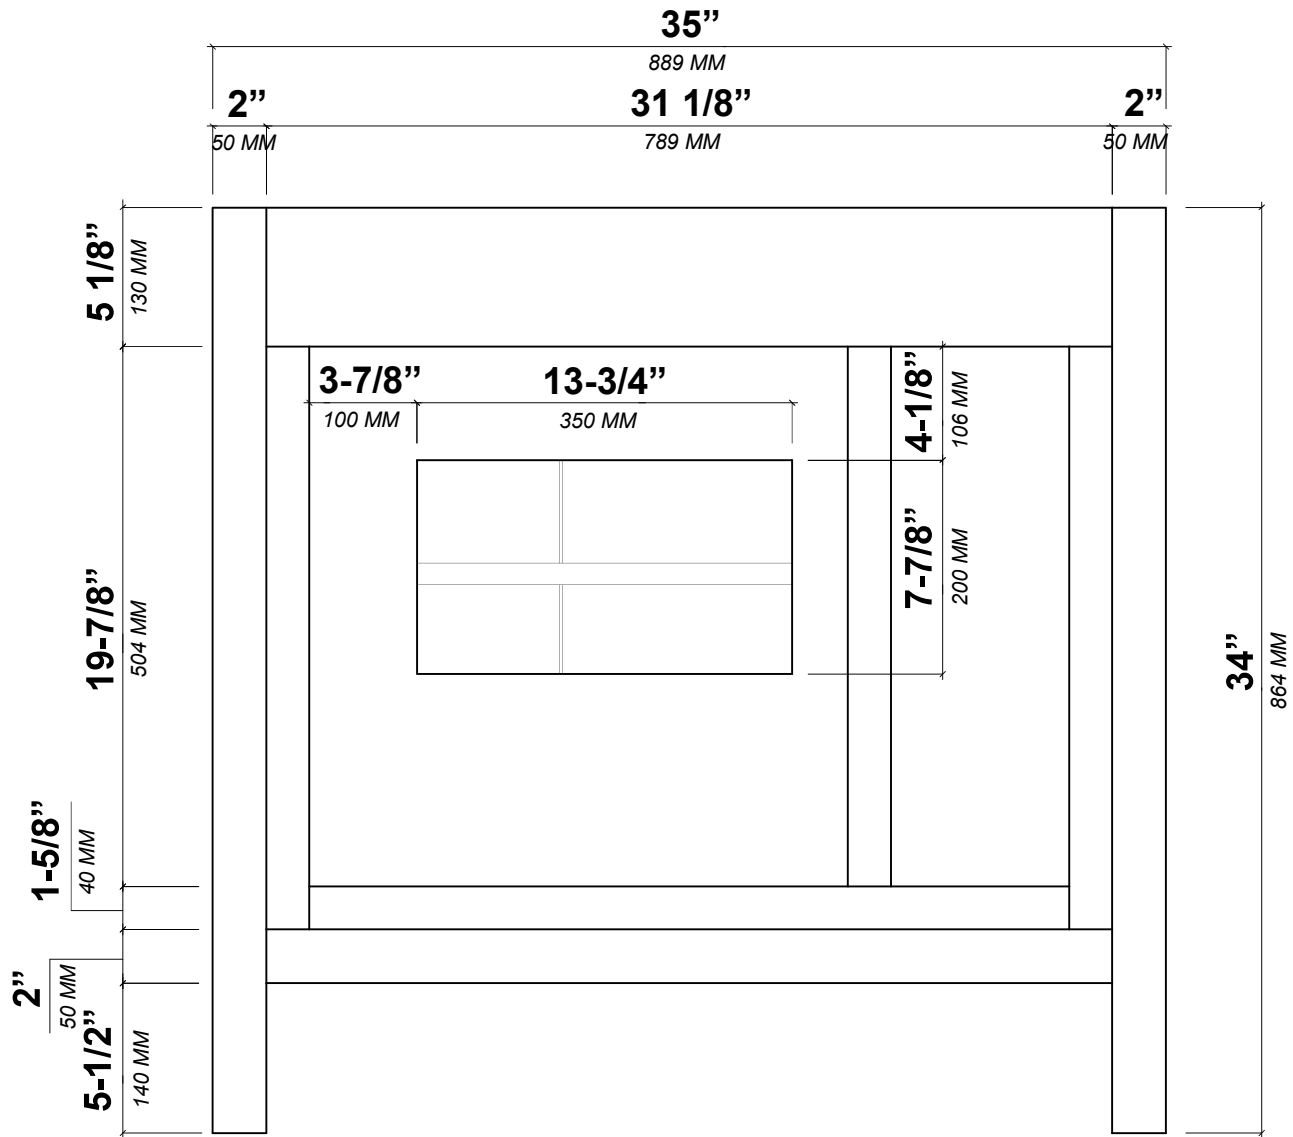

ELIZABETH 36 IN SINGLE RIGHT OFFSET SINK CABINET

BACK VIEW