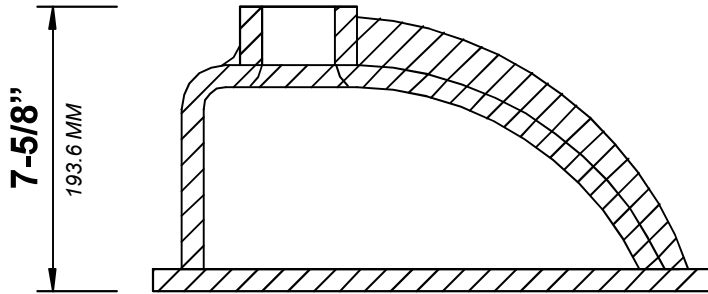

STANDARD RECTANGULAR UNDERMOUNT SINK