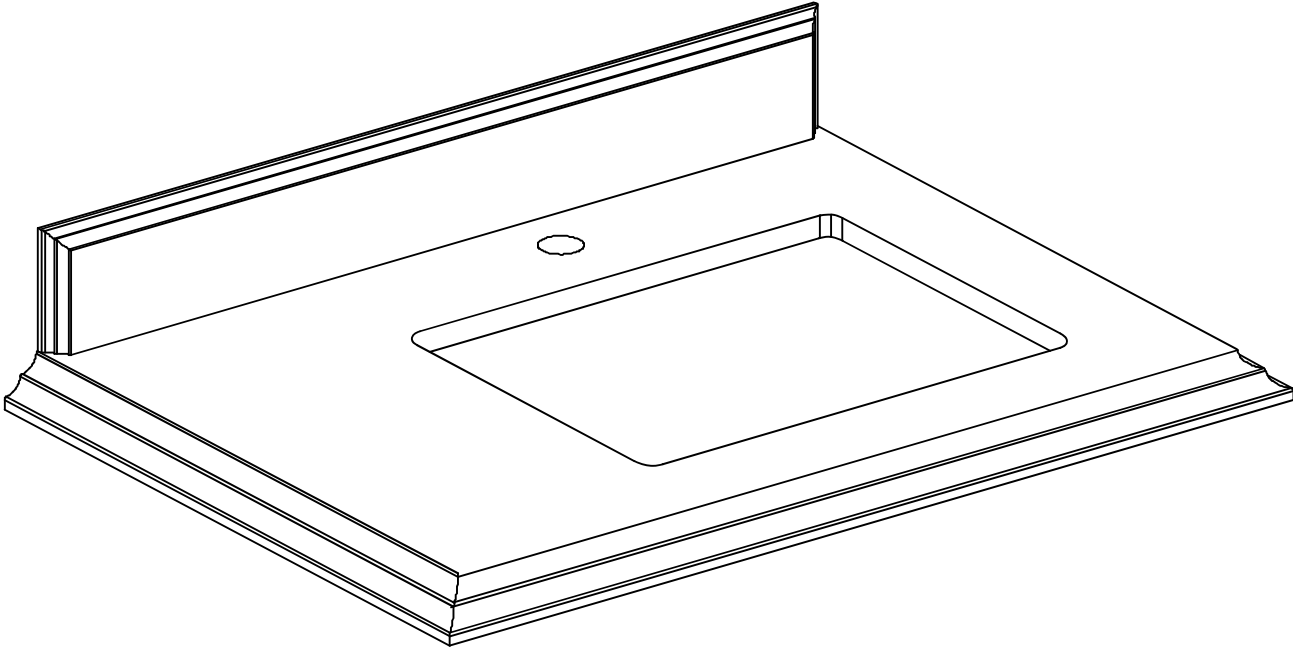

# 36 IN SINGLE RIGHT OFFSET SINK 2 IN STRAIGHT MITERED EDGE COUNTERTOP

NOTE: The dimensions specified below pertain exclusively to **Straight Mitered Edge** countertops. For information regarding **Double Cove Edge** dimensions, please refer to the Double Cove Edge dimensions section.

# 36 IN SINGLE LEFT OFFSET SINK 1.5 IN DOUBLE COVE EDGE COUNTERTOP

NOTE: The dimensions specified below pertain exclusively to **Double Cove Edge** countertops. For information regarding **Straight Mitered Edge** dimensions, please refer to the **Straight Mitered Edge** dimensions section.