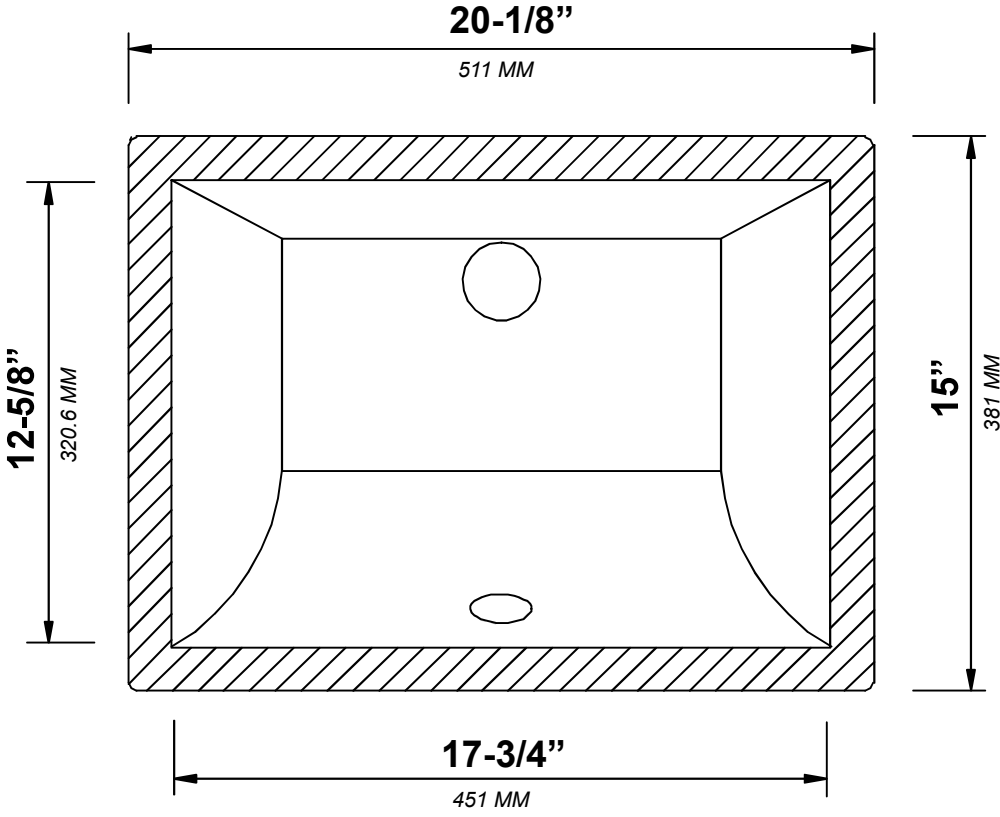

## SIDE VIEW

36 IN SINGLE RIGHT OFFSET SINK 2 IN STRAIGHT MITERED EDGE COUNTERTOP

# 36 IN SINGLE RIGHT OFFSET SINK 2 IN STRAIGHT MITERED EDGE COUNTERTOP

NOTE: The dimensions specified below pertain exclusively to **Straight Mitered Edge** countertops. For information regarding **Double Cove Edge** dimensions, please refer to the Double Cove Edge dimensions section.

# STANDARD RECTANGULAR UNDERMOUNT SINK

36 IN SINGLE RIGHT OFFSET SINK 1.5 IN DOUBLE COVE EDGE COUNTERTOP

# 36 IN SINGLE LEFT OFFSET SINK 1.5 IN DOUBLE COVE EDGE COUNTERTOP

NOTE: The dimensions specified below pertain exclusively to **Double Cove Edge** countertops. For information regarding **Straight Mitered Edge** dimensions, please refer to the **Straight Mitered Edge** dimensions section.