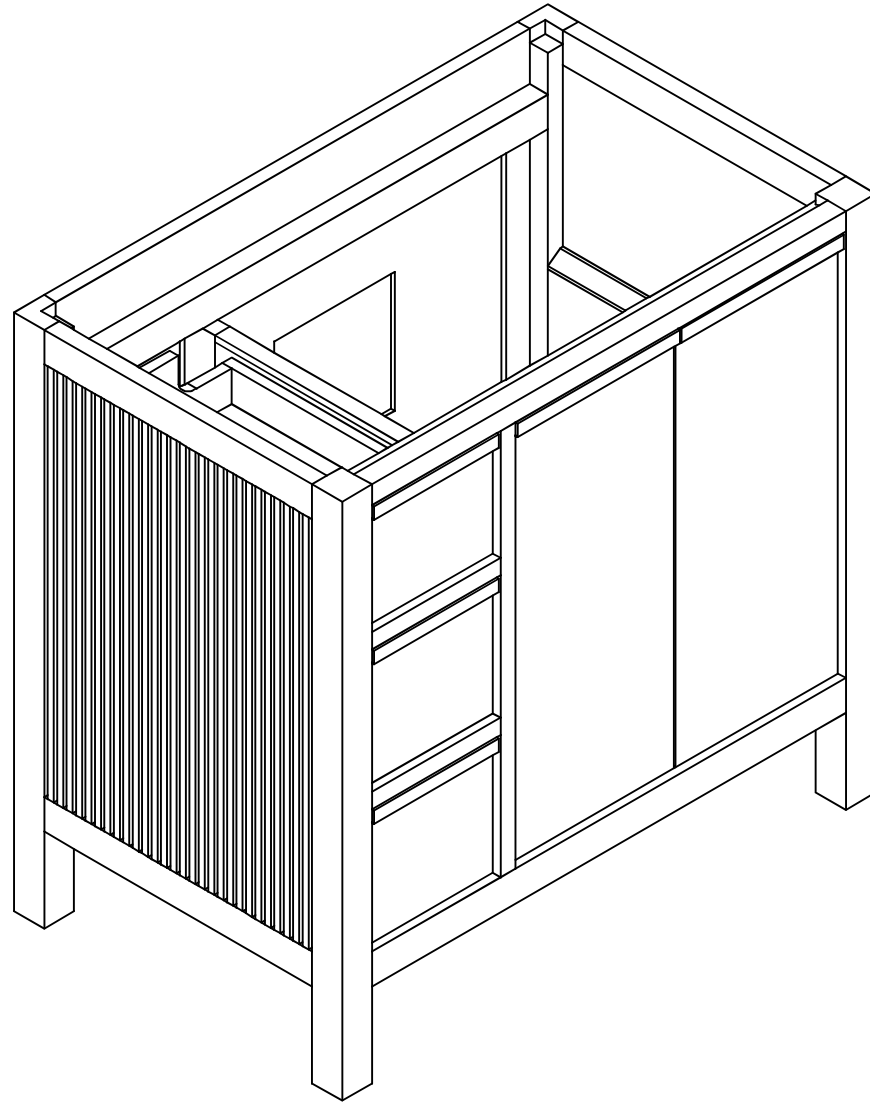

**ELIZABETH TEAK 36 IN SINGLE RIGHT OFFSET SINK  
BATHROOM VANITY**

# ELIZABETH TEAK 36 IN SINGLE RIGHT OFFSET SINK CABINET