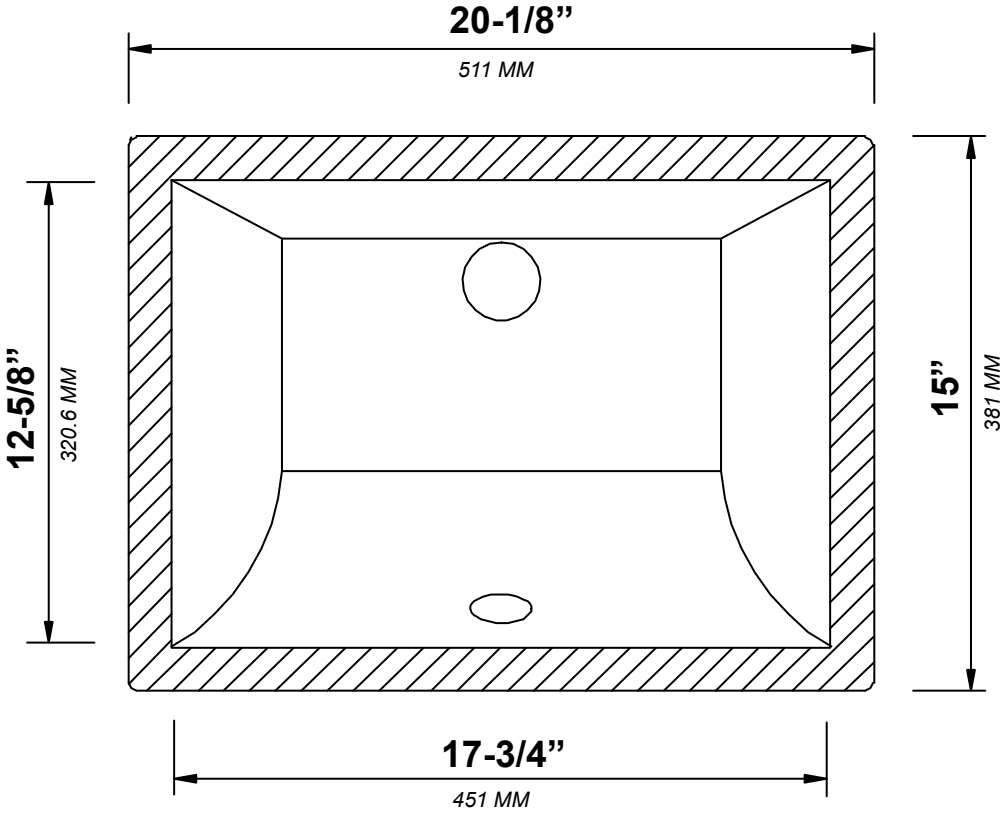

**ELIZABETH TEAK 42 IN SINGLE SINK
BATHROOM VANITY**

ELIZABETH TEAK 42 IN SINGLE SINK CABINET

FRONT VIEW

ELIZABETH TEAK 42 IN SINGLE SINK CABINET

TOP VIEW

ELIZABETH TEAK 42 IN SINGLE SINK CABINET

BACK VIEW

ELIZABETH TEAK 42 IN SINGLE SINK CABINET

SIDE VIEW

42 IN SINGLE SINK 2 IN STRAIGHT MITERED EDGE COUNTERTOP

42 IN SINGLE SINK 2 IN STRAIGHT MITERED EDGE COUNTERTOP

NOTE: The dimensions specified below pertain exclusively to **Straight Mitered Edge** countertops. For information regarding **Double Cove Edge** dimensions, please refer to the Double Cove Edge dimensions section.

STANDARD RECTANGULAR UNDERMOUNT SINK

42 IN SINGLE SINK 1.5 IN DOUBLE COVE EDGE COUNTERTOP

42 IN SINGLE SINK 1.5 IN DOUBLE COVE EDGE COUNTERTOP

NOTE: The dimensions specified below pertain exclusively to **Double Cove Edge** countertops. For information regarding **Straight Mitered Edge** dimensions, please refer to the Straight Mitered Edge dimensions section.