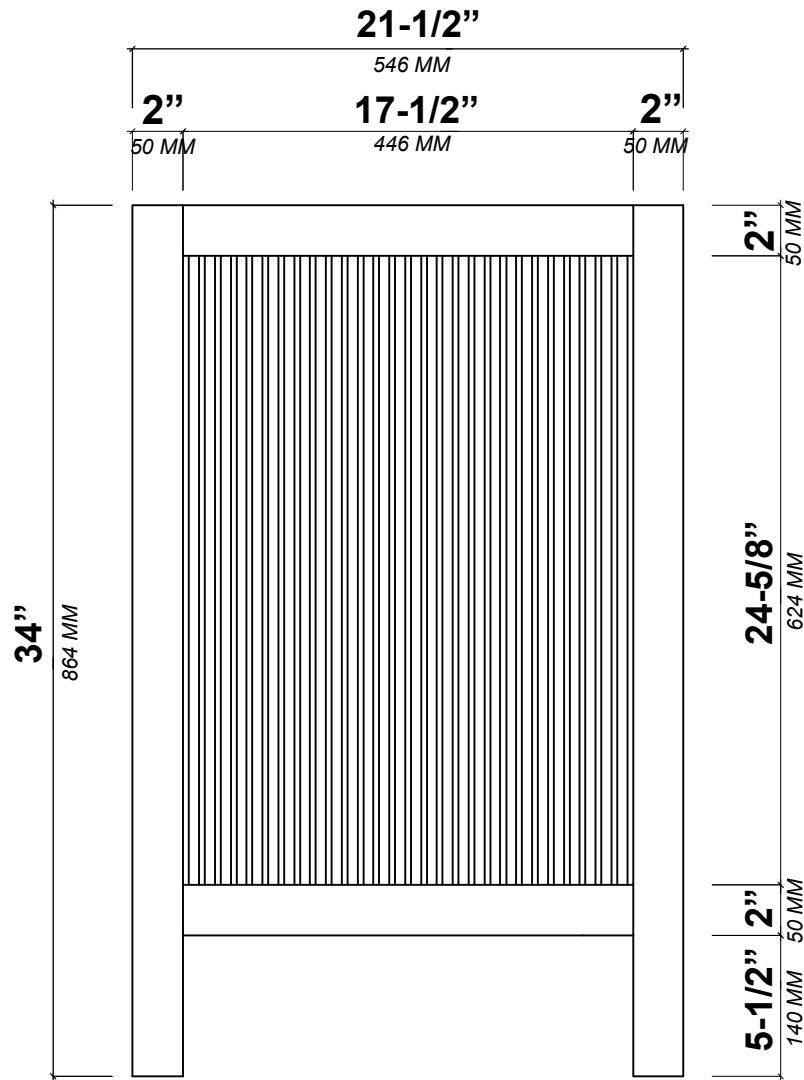

**ELIZABETH TEAK 42 IN SINGLE SINK
BATHROOM VANITY**

ELIZABETH TEAK 42 IN SINGLE SINK CABINET

FRONT VIEW

ELIZABETH TEAK 42 IN SINGLE SINK CABINET

TOP VIEW

ELIZABETH TEAK 42 IN SINGLE SINK CABINET

BACK VIEW

ELIZABETH TEAK 42 IN SINGLE SINK CABINET

SIDE VIEW

42 IN SINGLE SINK 2 IN STRAIGHT MITERED EDGE COUNTERTOP

42 IN SINGLE SINK 2 IN STRAIGHT MITERED EDGE COUNTERTOP

NOTE: The dimensions specified below pertain exclusively to **Straight Mitered Edge** countertops. For information regarding **Double Cove Edge** dimensions, please refer to the Double Cove Edge dimensions section.

STANDARD RECTANGULAR UNDERMOUNT SINK

42 IN SINGLE SINK 1.5 IN DOUBLE COVE EDGE COUNTERTOP

42 IN SINGLE SINK 1.5 IN DOUBLE COVE EDGE COUNTERTOP

NOTE: The dimensions specified below pertain exclusively to **Double Cove Edge** countertops. For information regarding **Straight Mitered Edge** dimensions, please refer to the Straight Mitered Edge dimensions section.