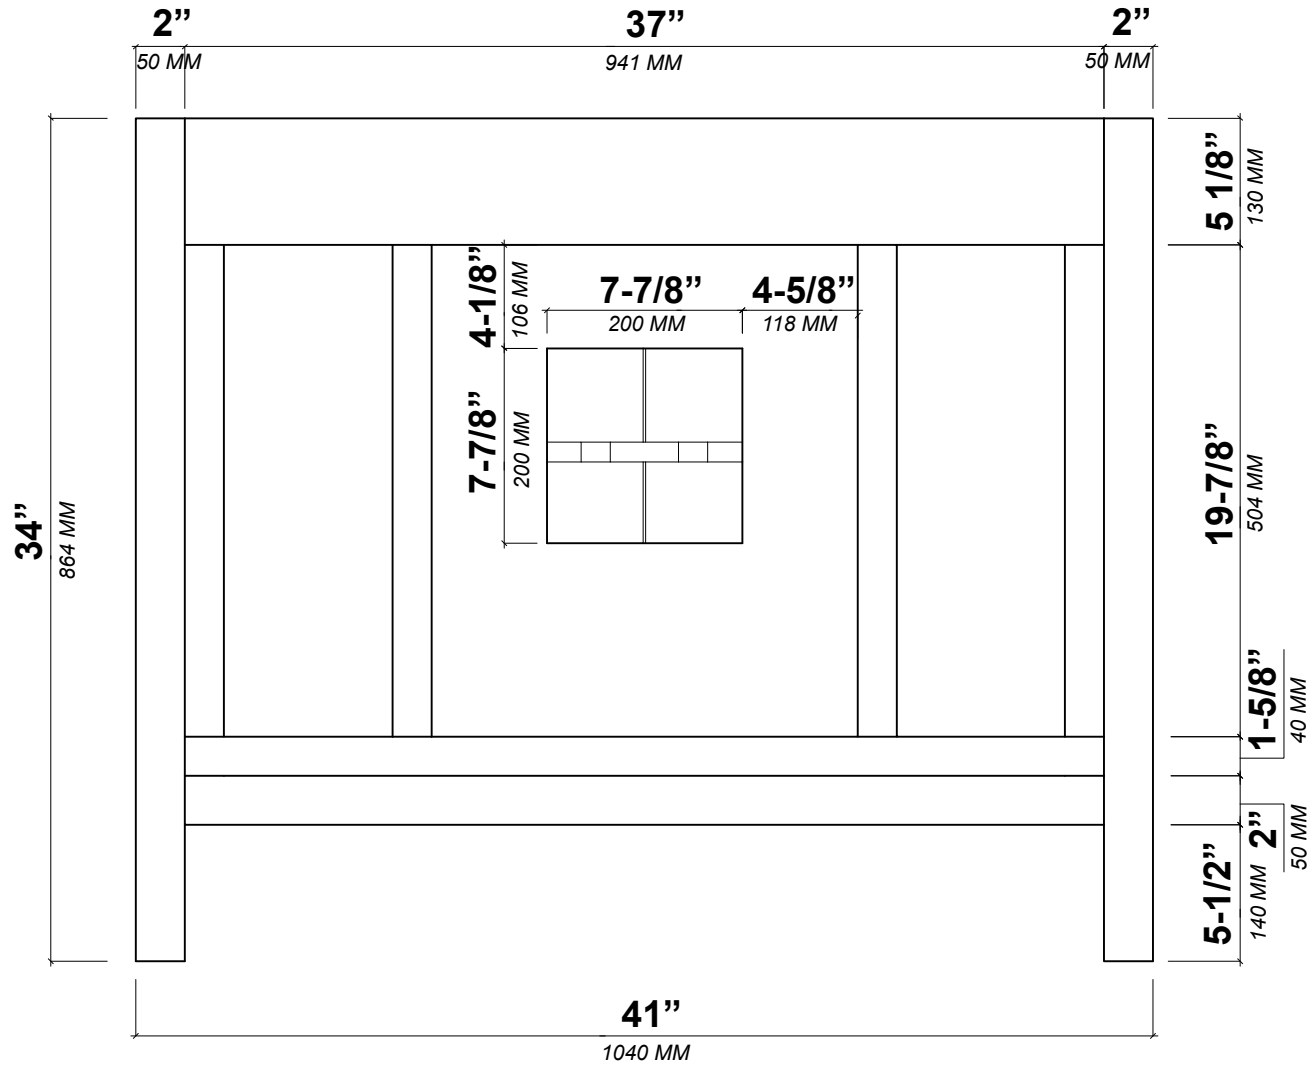

**ELIZABETH TEAK 42 IN SINGLE SINK
BATHROOM VANITY**

ELIZABETH TEAK 42 IN SINGLE SINK CABINET

FRONT VIEW

ELIZABETH TEAK 42 IN SINGLE SINK CABINET

TOP VIEW

ELIZABETH TEAK 42 IN SINGLE SINK CABINET

BACK VIEW

ELIZABETH TEAK 42 IN SINGLE SINK CABINET

SIDE VIEW

42 IN SINGLE SINK 2 IN STRAIGHT MITERED EDGE COUNTERTOP

42 IN SINGLE SINK 2 IN STRAIGHT MITERED EDGE COUNTERTOP

NOTE: The dimensions specified below pertain exclusively to **Straight Mitered Edge** countertops. For information regarding **Double Cove Edge** dimensions, please refer to the Double Cove Edge dimensions section.

STANDARD RECTANGULAR UNDERMOUNT SINK

42 IN SINGLE SINK 1.5 IN DOUBLE COVE EDGE COUNTERTOP

42 IN SINGLE SINK 1.5 IN DOUBLE COVE EDGE COUNTERTOP

NOTE: The dimensions specified below pertain exclusively to **Double Cove Edge** countertops. For information regarding **Straight Mitered Edge** dimensions, please refer to the Straight Mitered Edge dimensions section.