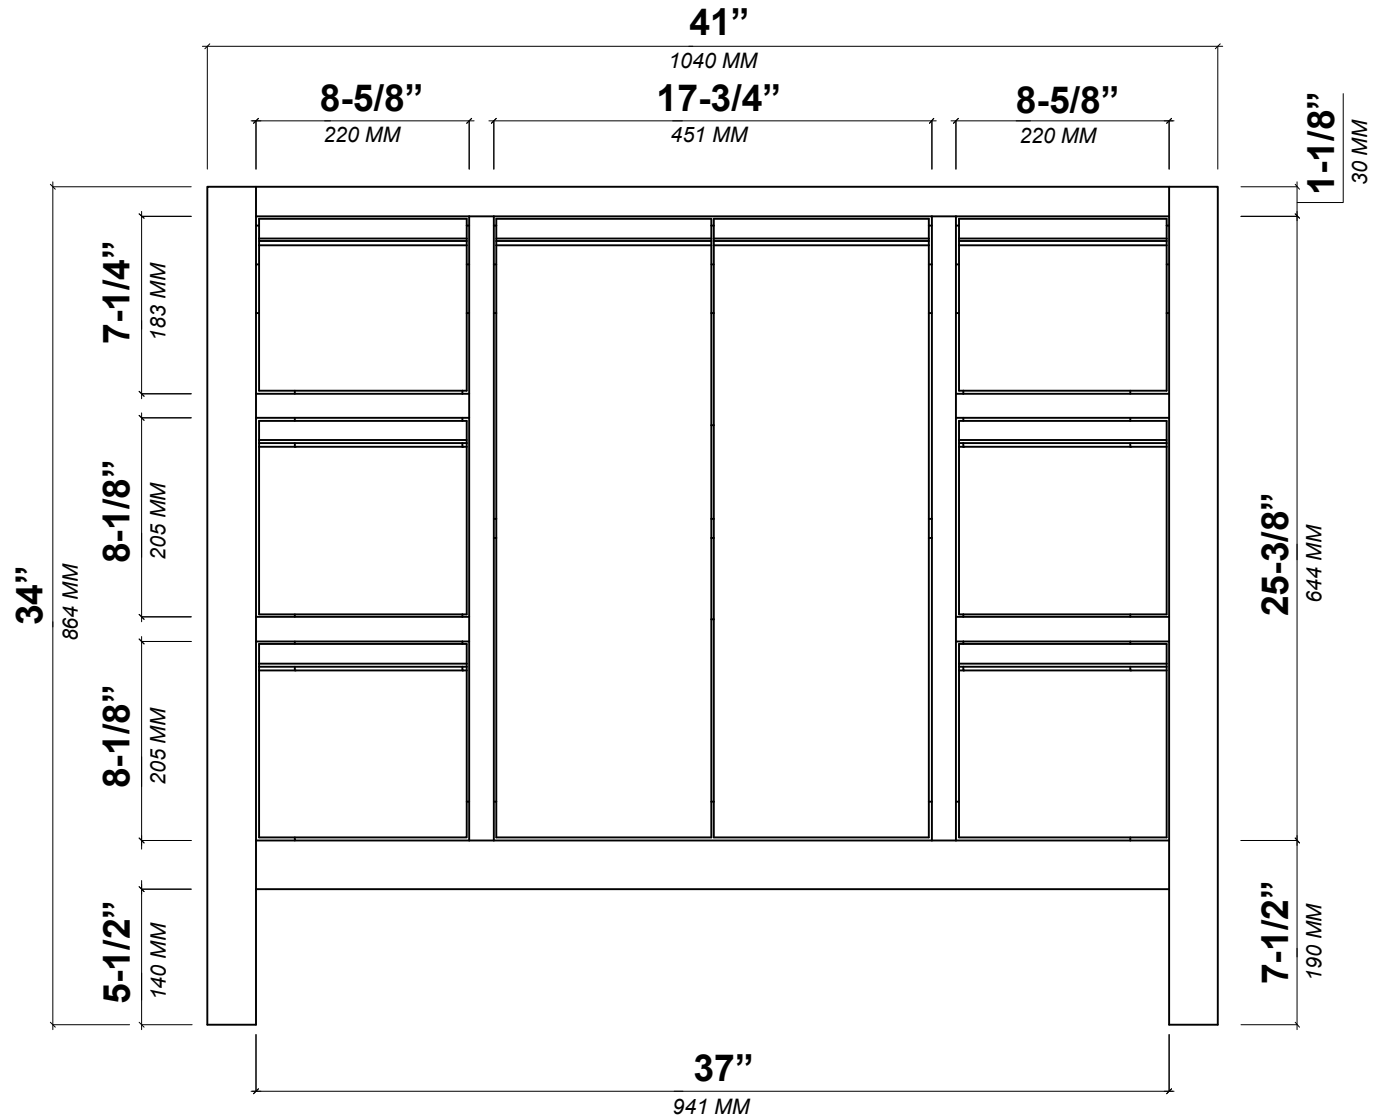

**ELIZABETH TEAK 42 IN SINGLE SINK
BATHROOM VANITY**

ELIZABETH TEAK 42 IN SINGLE SINK CABINET

FRONT VIEW

ELIZABETH TEAK 42 IN SINGLE SINK CABINET

TOP VIEW

ELIZABETH TEAK 42 IN SINGLE SINK CABINET

BACK VIEW

ELIZABETH TEAK 42 IN SINGLE SINK CABINET

SIDE VIEW

42 IN SINGLE SINK 2 IN STRAIGHT MITERED EDGE COUNTERTOP

42 IN SINGLE SINK 2 IN STRAIGHT MITERED EDGE COUNTERTOP

NOTE: The dimensions specified below pertain exclusively to **Straight Mitered Edge** countertops. For information regarding **Double Cove Edge** dimensions, please refer to the Double Cove Edge dimensions section.

STANDARD RECTANGULAR UNDERMOUNT SINK

42 IN SINGLE SINK 1.5 IN DOUBLE COVE EDGE COUNTERTOP

42 IN SINGLE SINK 1.5 IN DOUBLE COVE EDGE COUNTERTOP

NOTE: The dimensions specified below pertain exclusively to **Double Cove Edge** countertops. For information regarding **Straight Mitered Edge** dimensions, please refer to the Straight Mitered Edge dimensions section.