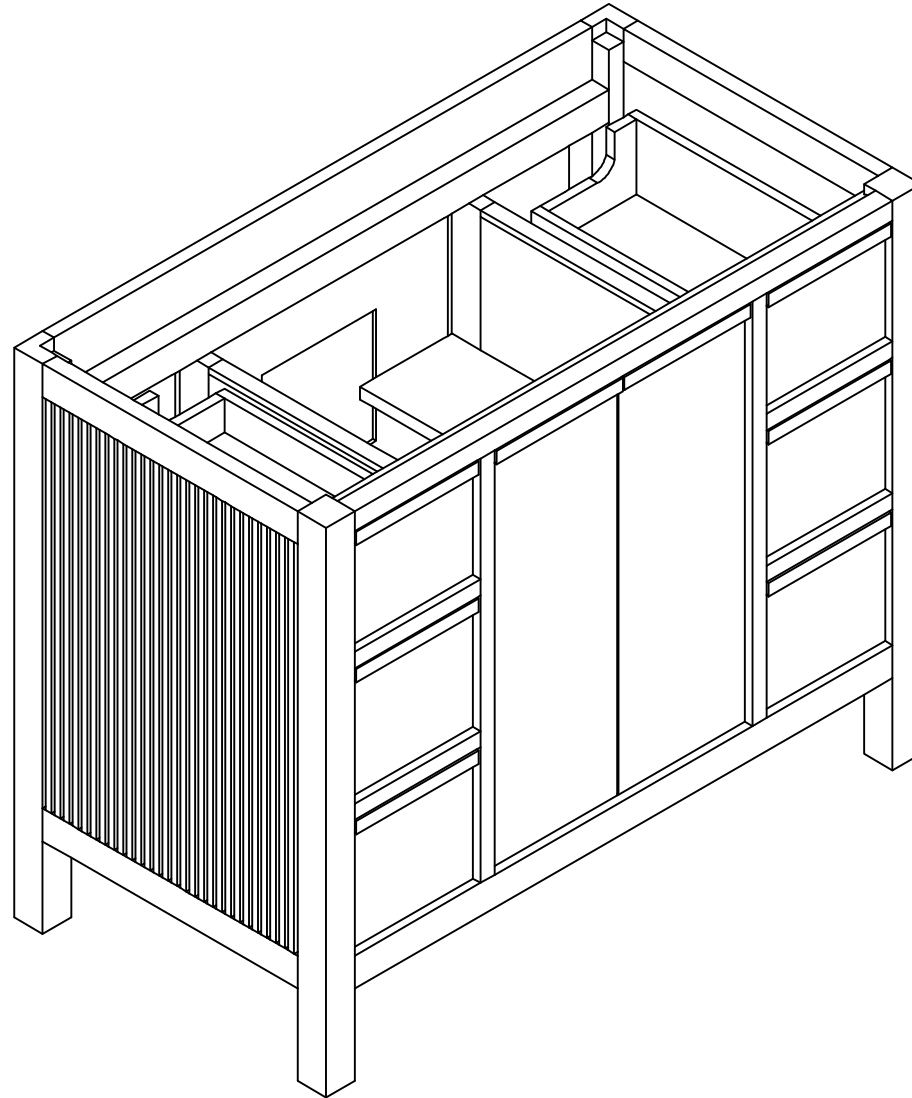

**ELIZABETH TEAK 42 IN SINGLE SINK
BATHROOM VANITY**

ELIZABETH TEAK 42 IN SINGLE SINK CABINET

FRONT VIEW

ELIZABETH TEAK 42 IN SINGLE SINK CABINET

TOP VIEW

ELIZABETH TEAK 42 IN SINGLE SINK CABINET

BACK VIEW

ELIZABETH TEAK 42 IN SINGLE SINK CABINET

SIDE VIEW

42 IN SINGLE SINK 2 IN STRAIGHT MITERED EDGE COUNTERTOP

42 IN SINGLE SINK 2 IN STRAIGHT MITERED EDGE COUNTERTOP

NOTE: The dimensions specified below pertain exclusively to **Straight Mitered Edge** countertops. For information regarding **Double Cove Edge** dimensions, please refer to the Double Cove Edge dimensions section.

STANDARD RECTANGULAR UNDERMOUNT SINK

42 IN SINGLE SINK 1.5 IN DOUBLE COVE EDGE COUNTERTOP

42 IN SINGLE SINK 1.5 IN DOUBLE COVE EDGE COUNTERTOP

NOTE: The dimensions specified below pertain exclusively to **Double Cove Edge** countertops. For information regarding **Straight Mitered Edge** dimensions, please refer to the Straight Mitered Edge dimensions section.