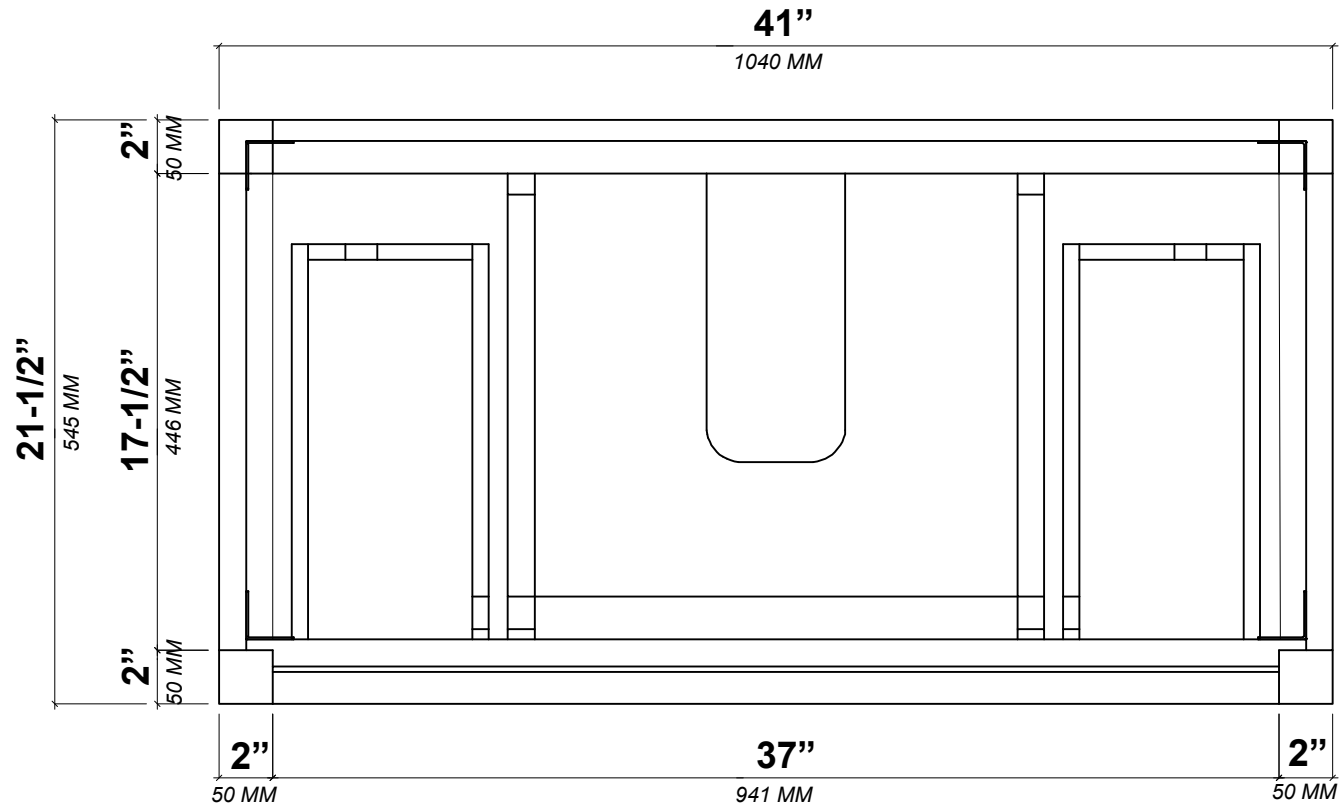

**ELIZABETH TEAK 42 IN SINGLE SINK
BATHROOM VANITY**

ELIZABETH TEAK 42 IN SINGLE SINK CABINET

FRONT VIEW

ELIZABETH TEAK 42 IN SINGLE SINK CABINET

TOP VIEW

ELIZABETH TEAK 42 IN SINGLE SINK CABINET

BACK VIEW

ELIZABETH TEAK 42 IN SINGLE SINK CABINET

SIDE VIEW

42 IN SINGLE SINK 2 IN STRAIGHT MITERED EDGE COUNTERTOP

42 IN SINGLE SINK 2 IN STRAIGHT MITERED EDGE COUNTERTOP

NOTE: The dimensions specified below pertain exclusively to **Straight Mitered Edge** countertops. For information regarding **Double Cove Edge** dimensions, please refer to the Double Cove Edge dimensions section.

STANDARD RECTANGULAR UNDERMOUNT SINK

42 IN SINGLE SINK 1.5 IN DOUBLE COVE EDGE COUNTERTOP

42 IN SINGLE SINK 1.5 IN DOUBLE COVE EDGE COUNTERTOP

NOTE: The dimensions specified below pertain exclusively to **Double Cove Edge** countertops. For information regarding **Straight Mitered Edge** dimensions, please refer to the Straight Mitered Edge dimensions section.