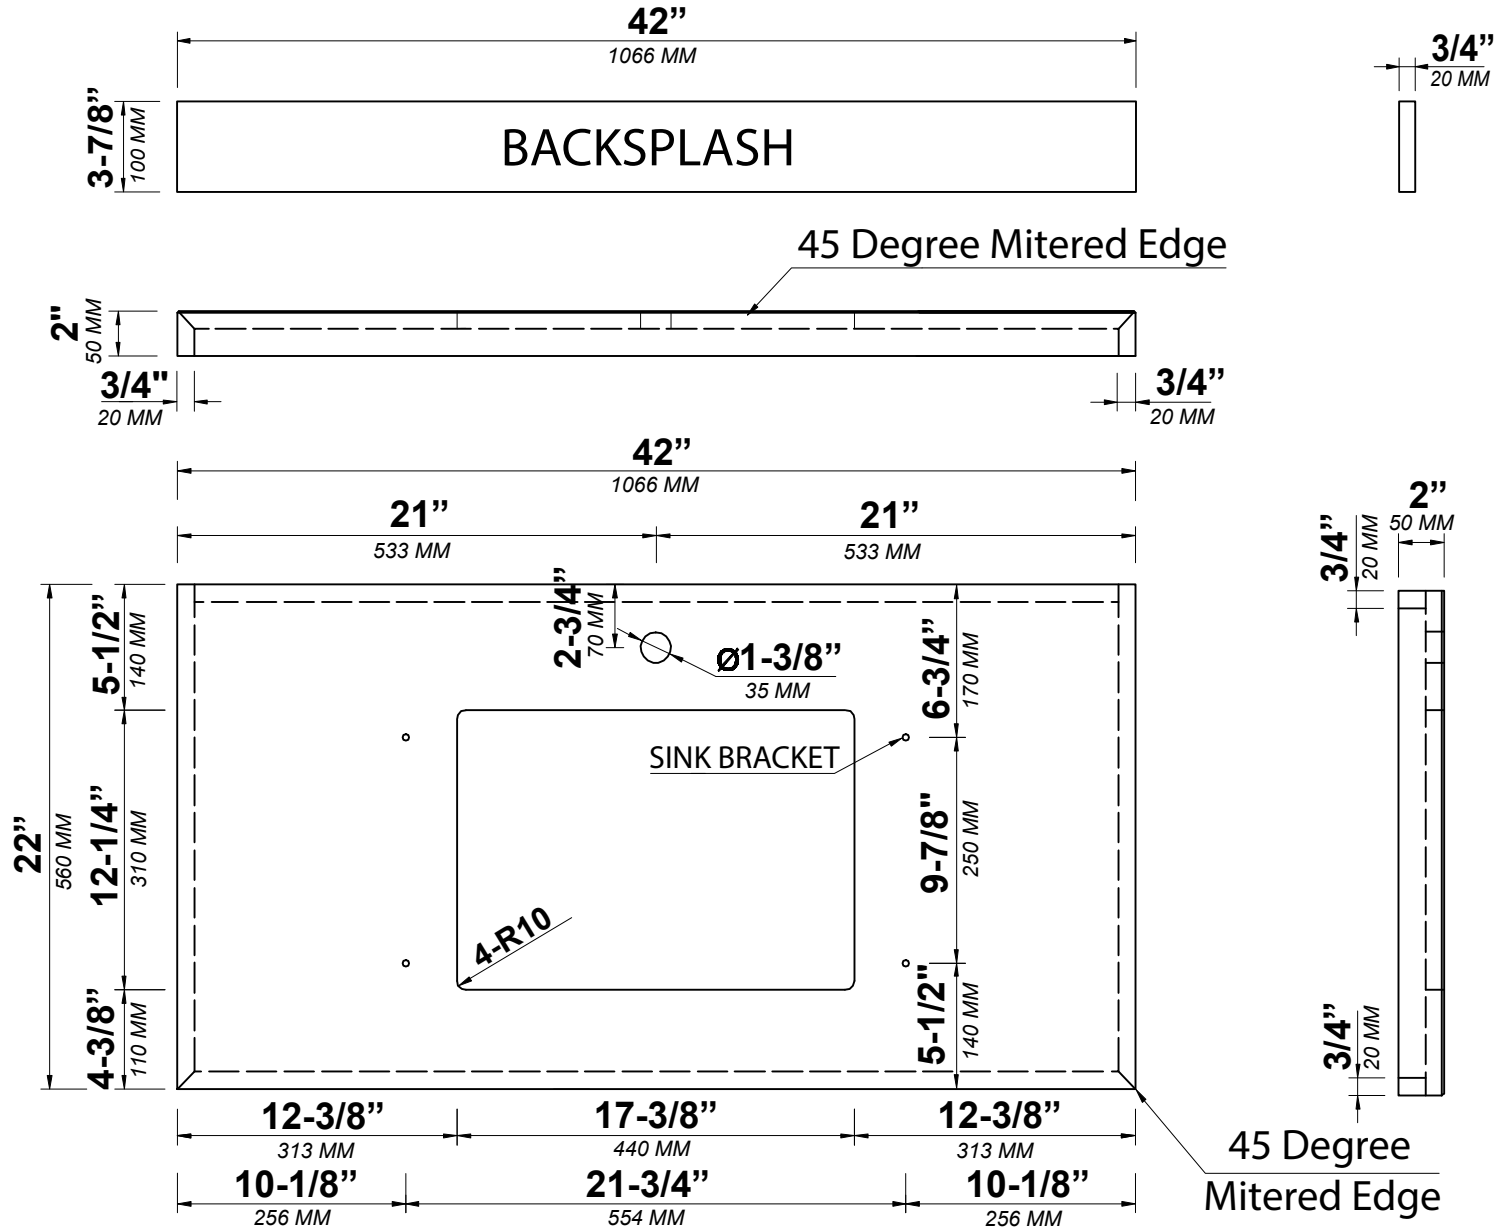

SIDE VIEW

42 IN SINGLE SINK 2 IN STRAIGHT MITERED EDGE COUNTERTOP

42 IN SINGLE SINK 2 IN STRAIGHT MITERED EDGE COUNTERTOP

NOTE: The dimensions specified below pertain exclusively to **Straight Mitered Edge** countertops. For information regarding **Double Cove Edge** dimensions, please refer to the Double Cove Edge dimensions section.

STANDARD RECTANGULAR UNDERMOUNT SINK

42 IN SINGLE SINK 1.5 IN DOUBLE COVE EDGE COUNTERTOP

42 IN SINGLE SINK 1.5 IN DOUBLE COVE EDGE COUNTERTOP

NOTE: The dimensions specified below pertain exclusively to **Double Cove Edge** countertops. For information regarding **Straight Mitered Edge** dimensions, please refer to the Straight Mitered Edge dimensions section.