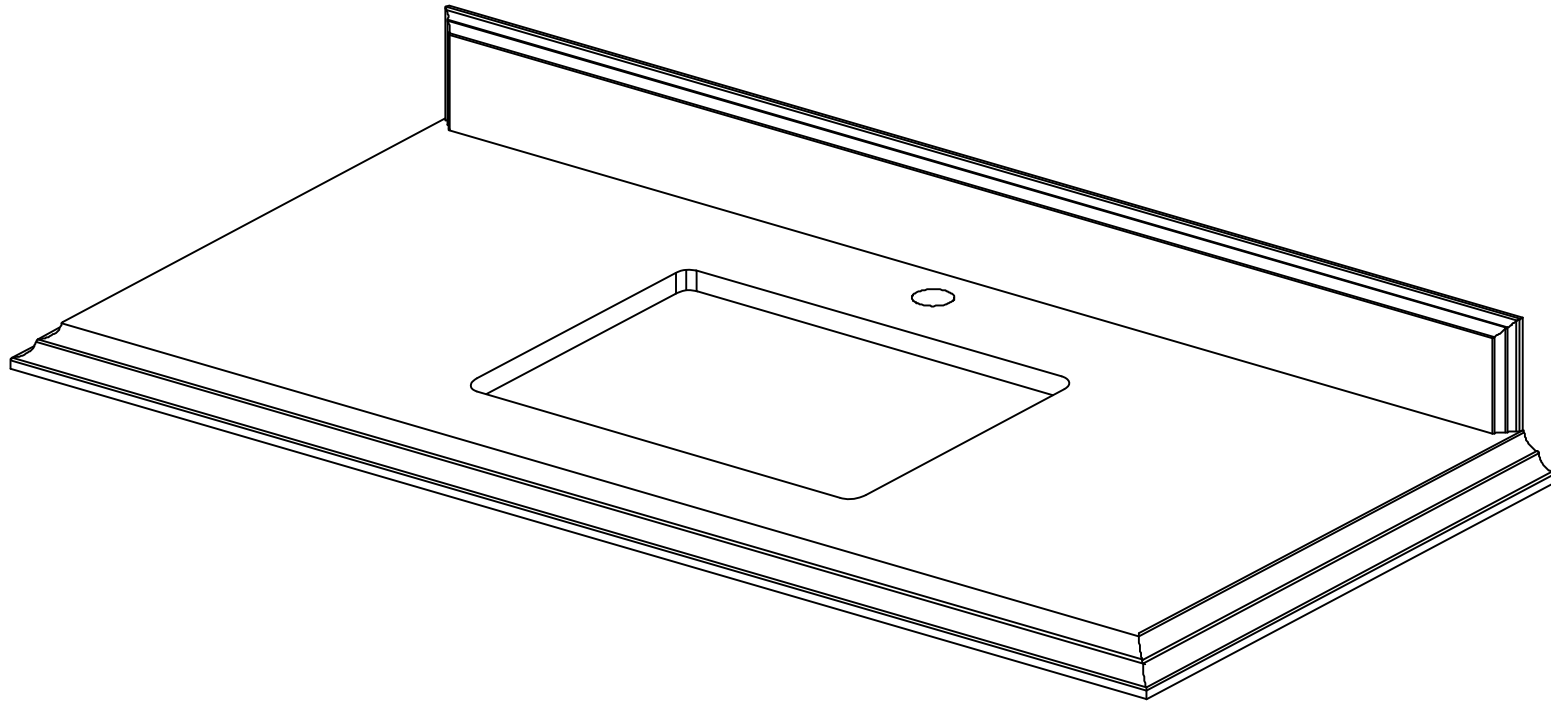

SIDE VIEW

42 IN SINGLE SINK 2 IN STRAIGHT MITERED EDGE COUNTERTOP

42 IN SINGLE SINK 2 IN STRAIGHT MITERED EDGE COUNTERTOP

NOTE: The dimensions specified below pertain exclusively to **Straight Mitered Edge** countertops. For information regarding **Double Cove Edge** dimensions, please refer to the Double Cove Edge dimensions section.

STANDARD RECTANGULAR UNDERMOUNT SINK

42 IN SINGLE SINK 1.5 IN DOUBLE COVE EDGE COUNTERTOP

42 IN SINGLE SINK 1.5 IN DOUBLE COVE EDGE COUNTERTOP

NOTE: The dimensions specified below pertain exclusively to **Double Cove Edge** countertops. For information regarding **Straight Mitered Edge** dimensions, please refer to the Straight Mitered Edge dimensions section.