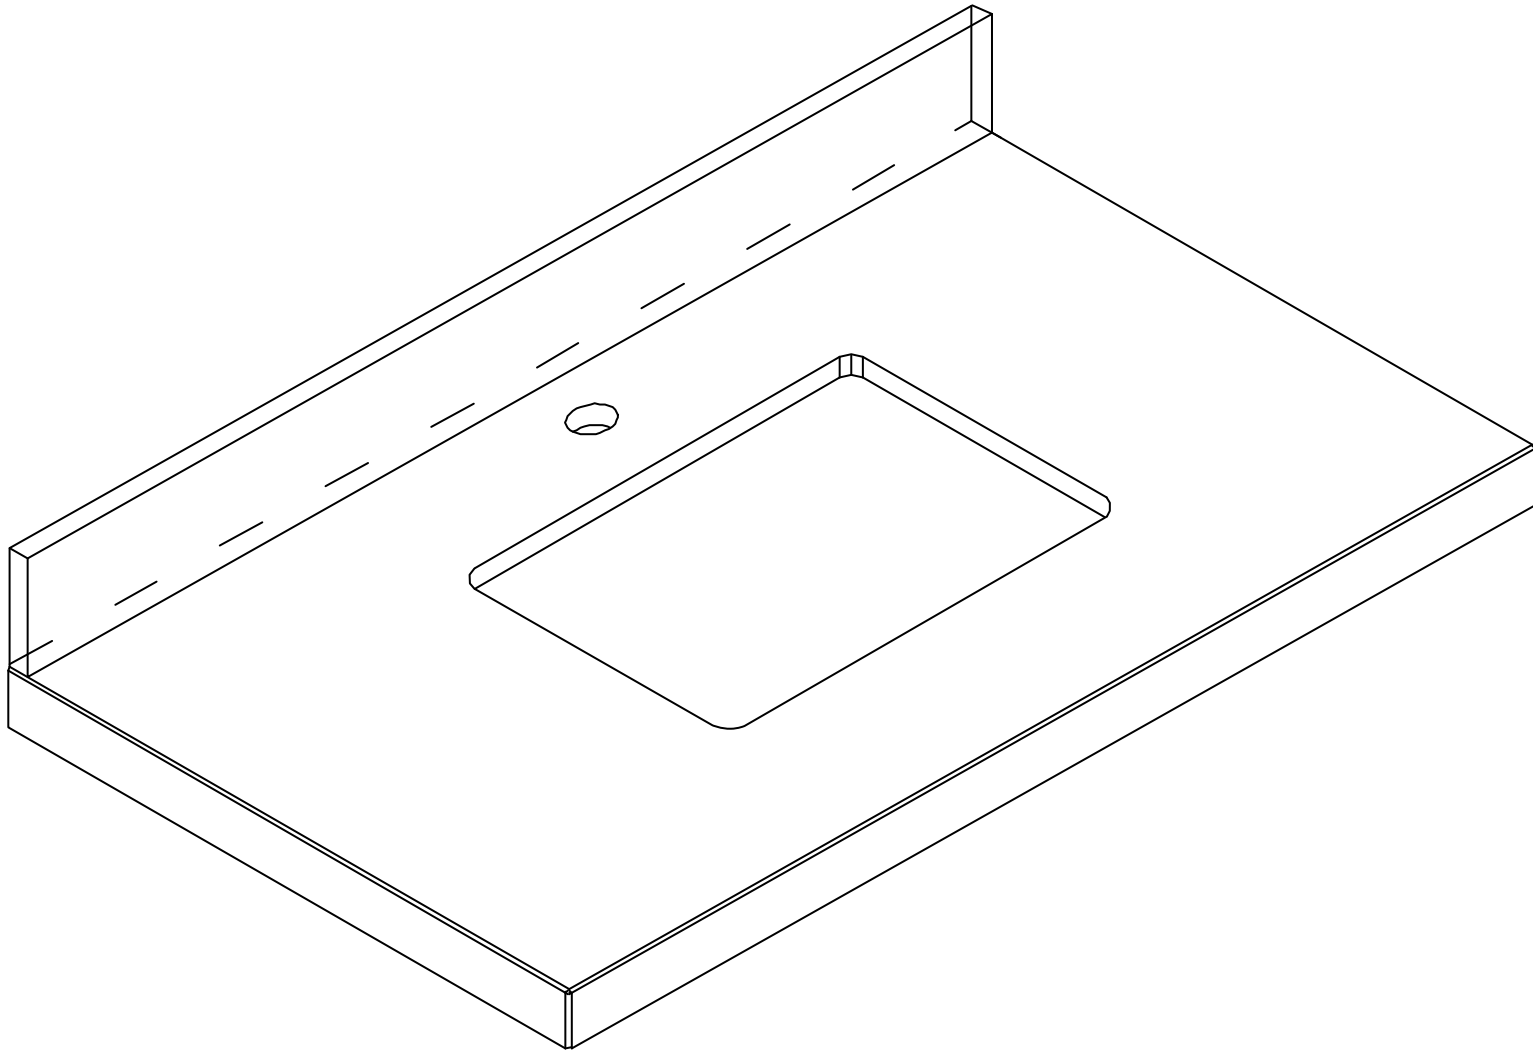

**ELIZABETH TEAK 42 IN SINGLE SINK
BATHROOM VANITY**

ELIZABETH TEAK 42 IN SINGLE SINK CABINET

FRONT VIEW

ELIZABETH TEAK 42 IN SINGLE SINK CABINET

TOP VIEW

ELIZABETH TEAK 42 IN SINGLE SINK CABINET

BACK VIEW

ELIZABETH TEAK 42 IN SINGLE SINK CABINET

SIDE VIEW

42 IN SINGLE SINK 2 IN STRAIGHT MITERED EDGE COUNTERTOP

42 IN SINGLE SINK 2 IN STRAIGHT MITERED EDGE COUNTERTOP

NOTE: The dimensions specified below pertain exclusively to **Straight Mitered Edge** countertops. For information regarding **Double Cove Edge** dimensions, please refer to the Double Cove Edge dimensions section.

STANDARD RECTANGULAR UNDERMOUNT SINK

42 IN SINGLE SINK 1.5 IN DOUBLE COVE EDGE COUNTERTOP

42 IN SINGLE SINK 1.5 IN DOUBLE COVE EDGE COUNTERTOP

NOTE: The dimensions specified below pertain exclusively to **Double Cove Edge** countertops. For information regarding **Straight Mitered Edge** dimensions, please refer to the Straight Mitered Edge dimensions section.