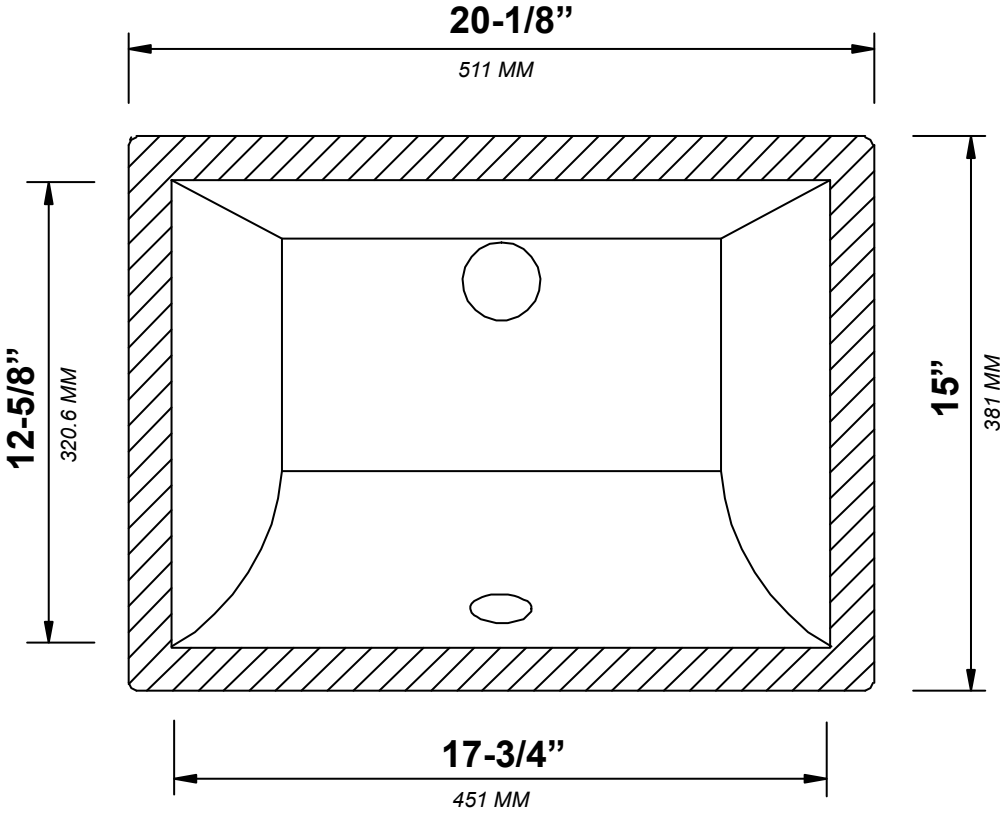

**ELIZABETH TEAK 48 IN SINGLE SINK
BATHROOM VANITY**

ELIZABETH TEAK 48 IN SINGLE SINK CABINET

FRONT VIEW

ELIZABETH TEAK 48 IN SINGLE SINK CABINET

TOP VIEW

ELIZABETH TEAK 48 IN SINGLE SINK CABINET

BACK VIEW

ELIZABETH TEAK 48 IN SINGLE SINK CABINET

SIDE VIEW

48 IN SINGLE SINK 2 IN STRAIGHT MITERED EDGE COUNTERTOP

48 IN SINGLE SINK 2 IN STRAIGHT MITERED EDGE COUNTERTOP

NOTE: The dimensions specified below pertain exclusively to **Straight Mitered Edge** countertops. For information regarding **Double Cove Edge** dimensions, please refer to the Double Cove Edge dimensions section.

STANDARD RECTANGULAR UNDERMOUNT SINK

48 IN SINGLE SINK 1.5 IN DOUBLE COVE EDGE COUNTERTOP

48 IN SINGLE SINK 1.5 IN DOUBLE COVE EDGE COUNTERTOP

NOTE: The dimensions specified below pertain exclusively to **Double Cove Edge** countertops. For information regarding **Straight Mitered Edge** dimensions, please refer to the Straight Mitered Edge dimensions section.