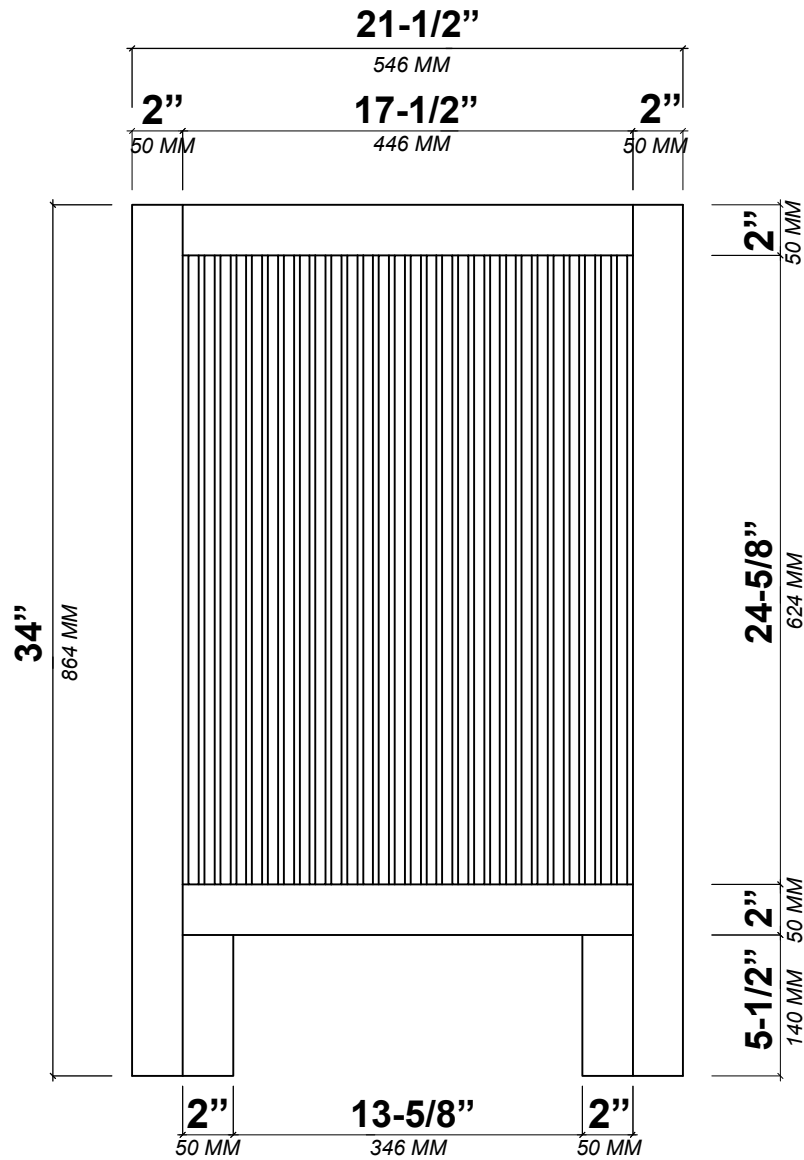

**ELIZABETH TEAK 48 IN SINGLE SINK
BATHROOM VANITY**

ELIZABETH TEAK 48 IN SINGLE SINK CABINET

FRONT VIEW

ELIZABETH TEAK 48 IN SINGLE SINK CABINET

TOP VIEW

ELIZABETH TEAK 48 IN SINGLE SINK CABINET

BACK VIEW

ELIZABETH TEAK 48 IN SINGLE SINK CABINET

SIDE VIEW

48 IN SINGLE SINK 2 IN STRAIGHT MITERED EDGE COUNTERTOP

48 IN SINGLE SINK 2 IN STRAIGHT MITERED EDGE COUNTERTOP

NOTE: The dimensions specified below pertain exclusively to **Straight Mitered Edge** countertops. For information regarding **Double Cove Edge** dimensions, please refer to the Double Cove Edge dimensions section.

STANDARD RECTANGULAR UNDERMOUNT SINK

48 IN SINGLE SINK 1.5 IN DOUBLE COVE EDGE COUNTERTOP

48 IN SINGLE SINK 1.5 IN DOUBLE COVE EDGE COUNTERTOP

NOTE: The dimensions specified below pertain exclusively to **Double Cove Edge** countertops. For information regarding **Straight Mitered Edge** dimensions, please refer to the Straight Mitered Edge dimensions section.