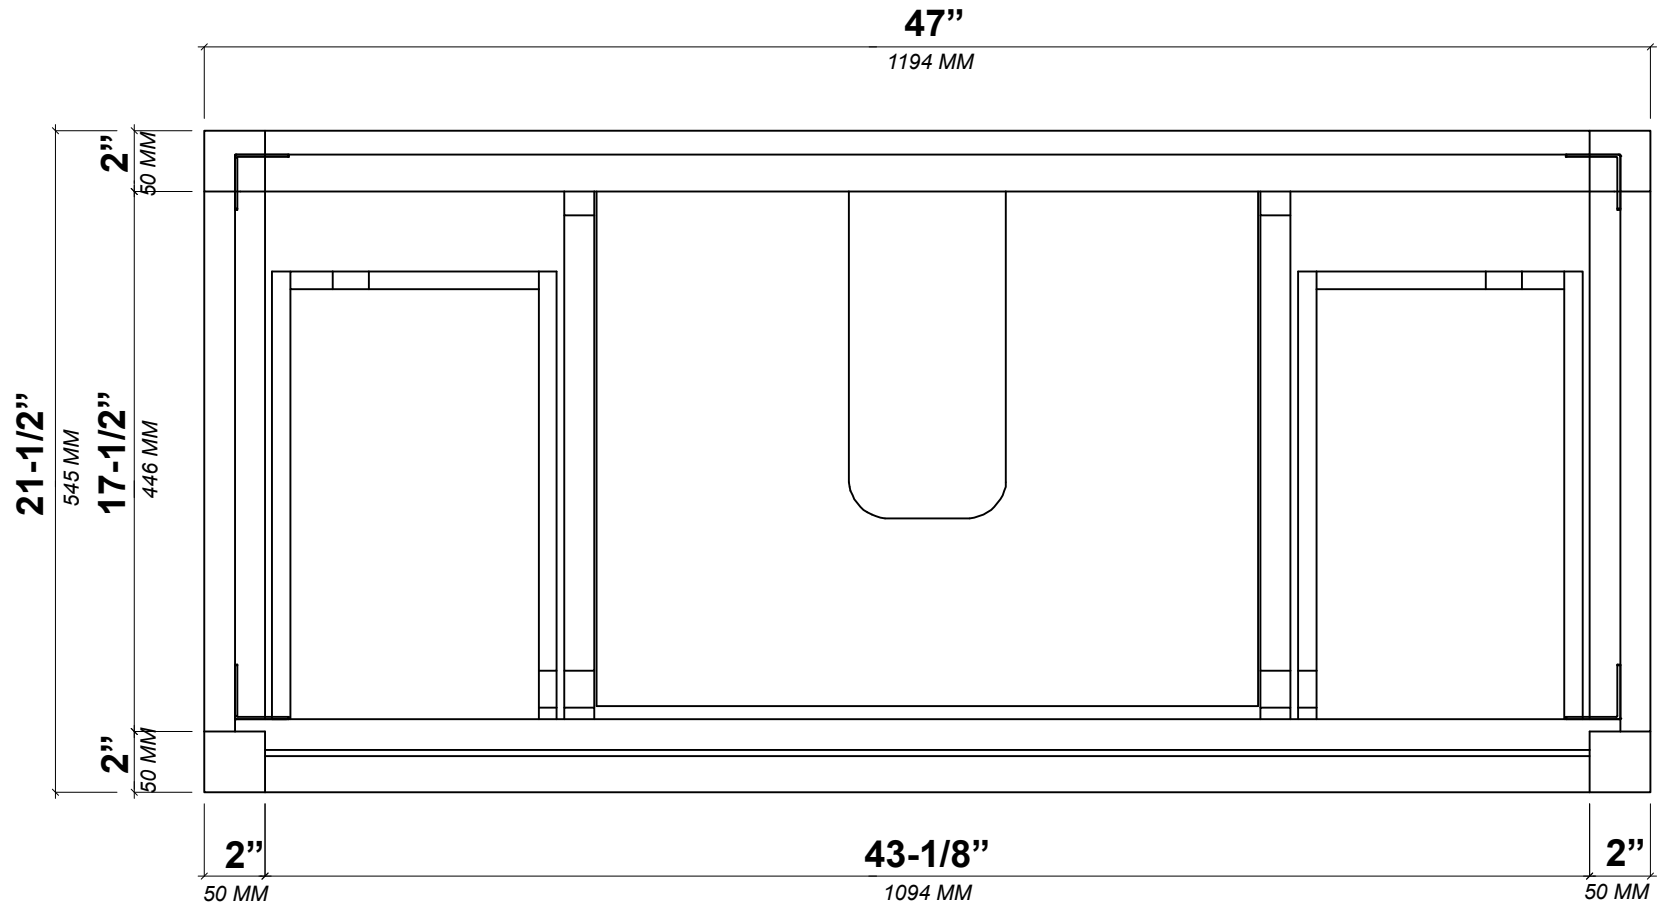

**ELIZABETH TEAK 48 IN SINGLE SINK
BATHROOM VANITY**

ELIZABETH TEAK 48 IN SINGLE SINK CABINET

FRONT VIEW

ELIZABETH TEAK 48 IN SINGLE SINK CABINET

TOP VIEW

ELIZABETH TEAK 48 IN SINGLE SINK CABINET

BACK VIEW

ELIZABETH TEAK 48 IN SINGLE SINK CABINET

SIDE VIEW

48 IN SINGLE SINK 2 IN STRAIGHT MITERED EDGE COUNTERTOP

48 IN SINGLE SINK 2 IN STRAIGHT MITERED EDGE COUNTERTOP

NOTE: The dimensions specified below pertain exclusively to **Straight Mitered Edge** countertops. For information regarding **Double Cove Edge** dimensions, please refer to the Double Cove Edge dimensions section.

STANDARD RECTANGULAR UNDERMOUNT SINK

48 IN SINGLE SINK 1.5 IN DOUBLE COVE EDGE COUNTERTOP

48 IN SINGLE SINK 1.5 IN DOUBLE COVE EDGE COUNTERTOP

NOTE: The dimensions specified below pertain exclusively to **Double Cove Edge** countertops. For information regarding **Straight Mitered Edge** dimensions, please refer to the Straight Mitered Edge dimensions section.