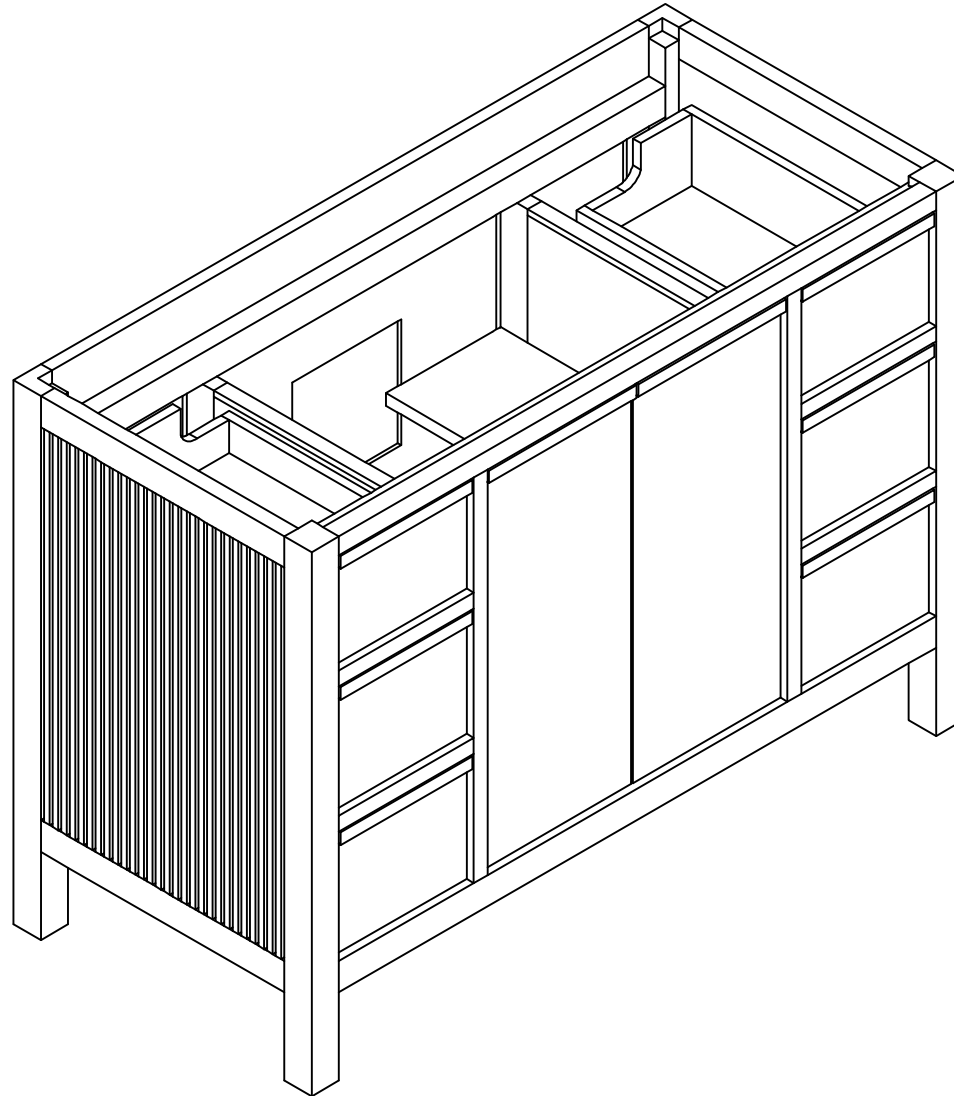

**ELIZABETH TEAK 48 IN SINGLE SINK
BATHROOM VANITY**

ELIZABETH TEAK 48 IN SINGLE SINK CABINET

FRONT VIEW

ELIZABETH TEAK 48 IN SINGLE SINK CABINET

TOP VIEW

ELIZABETH TEAK 48 IN SINGLE SINK CABINET

BACK VIEW

ELIZABETH TEAK 48 IN SINGLE SINK CABINET

SIDE VIEW

48 IN SINGLE SINK 2 IN STRAIGHT MITERED EDGE COUNTERTOP

48 IN SINGLE SINK 2 IN STRAIGHT MITERED EDGE COUNTERTOP

NOTE: The dimensions specified below pertain exclusively to **Straight Mitered Edge** countertops. For information regarding **Double Cove Edge** dimensions, please refer to the Double Cove Edge dimensions section.

STANDARD RECTANGULAR UNDERMOUNT SINK

48 IN SINGLE SINK 1.5 IN DOUBLE COVE EDGE COUNTERTOP

48 IN SINGLE SINK 1.5 IN DOUBLE COVE EDGE COUNTERTOP

NOTE: The dimensions specified below pertain exclusively to **Double Cove Edge** countertops. For information regarding **Straight Mitered Edge** dimensions, please refer to the Straight Mitered Edge dimensions section.