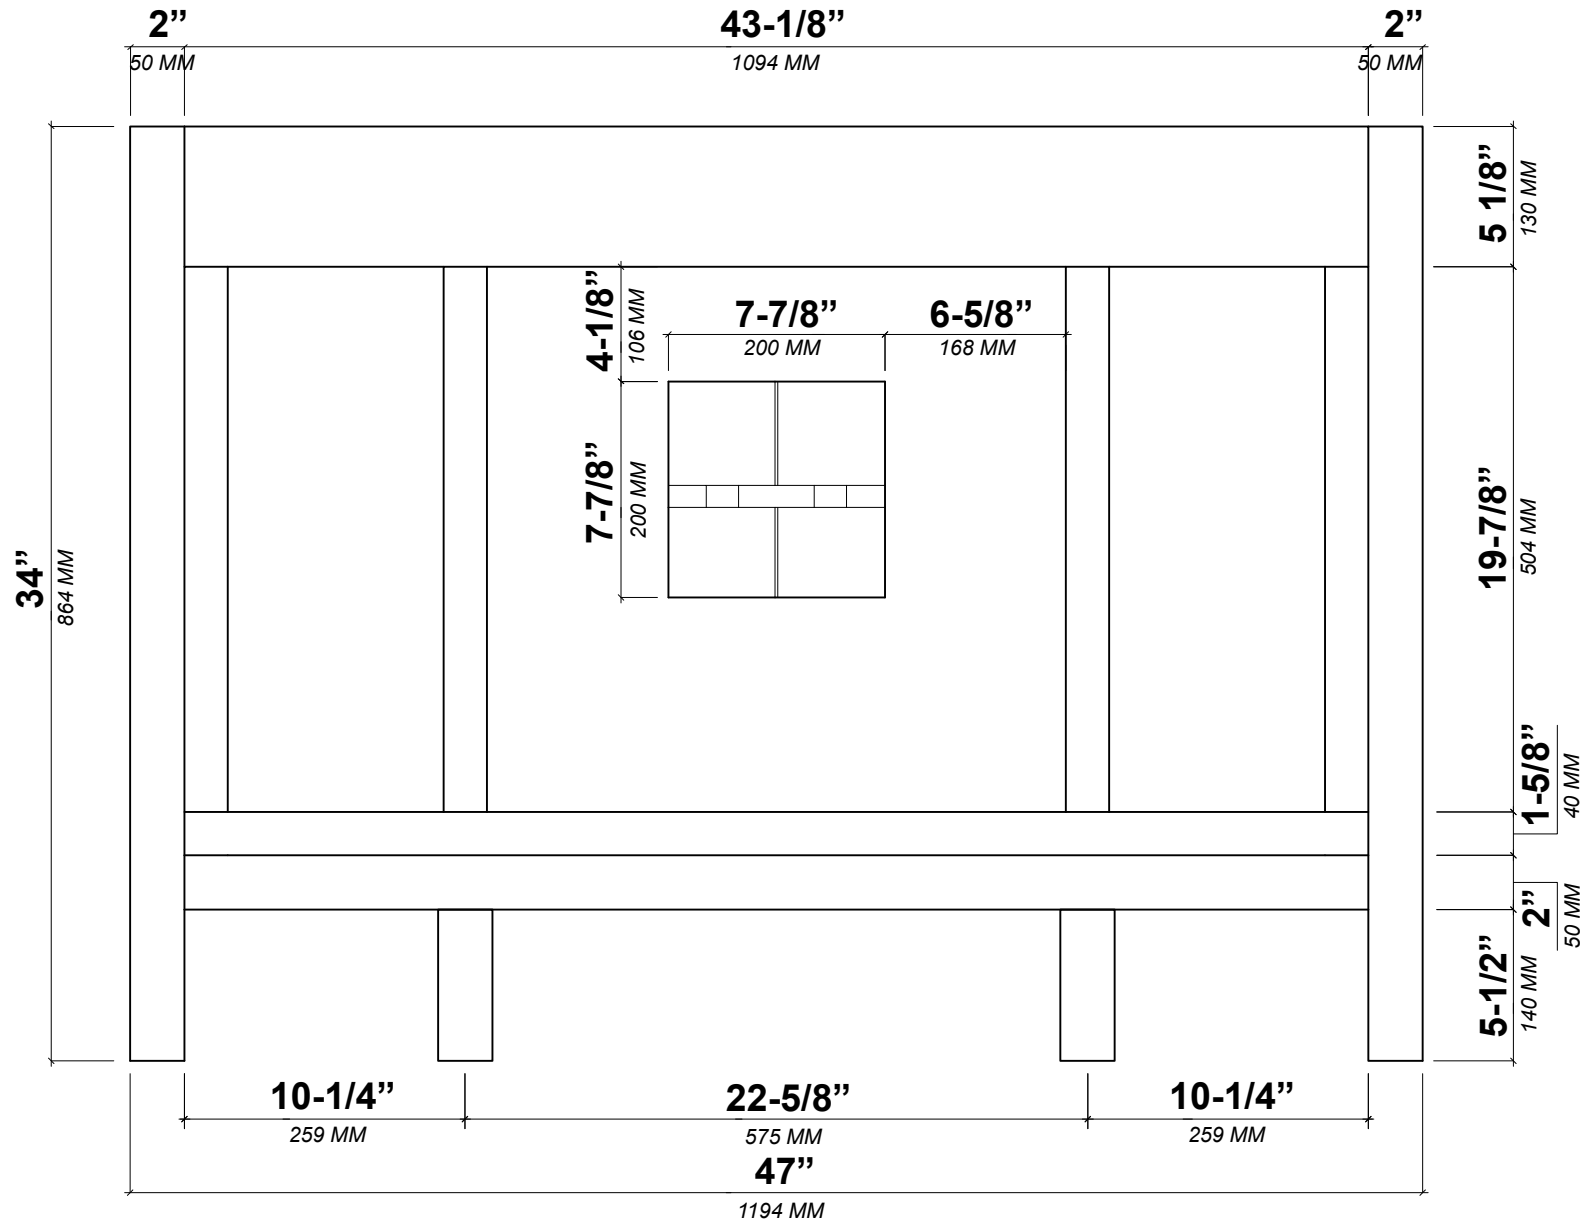

**ELIZABETH TEAK 48 IN SINGLE SINK
BATHROOM VANITY**

ELIZABETH TEAK 48 IN SINGLE SINK CABINET

FRONT VIEW

ELIZABETH TEAK 48 IN SINGLE SINK CABINET

TOP VIEW

ELIZABETH TEAK 48 IN SINGLE SINK CABINET

BACK VIEW

ELIZABETH TEAK 48 IN SINGLE SINK CABINET

SIDE VIEW

48 IN SINGLE SINK 2 IN STRAIGHT MITERED EDGE COUNTERTOP

48 IN SINGLE SINK 2 IN STRAIGHT MITERED EDGE COUNTERTOP

NOTE: The dimensions specified below pertain exclusively to **Straight Mitered Edge** countertops. For information regarding **Double Cove Edge** dimensions, please refer to the Double Cove Edge dimensions section.

STANDARD RECTANGULAR UNDERMOUNT SINK

48 IN SINGLE SINK 1.5 IN DOUBLE COVE EDGE COUNTERTOP

48 IN SINGLE SINK 1.5 IN DOUBLE COVE EDGE COUNTERTOP

NOTE: The dimensions specified below pertain exclusively to **Double Cove Edge** countertops. For information regarding **Straight Mitered Edge** dimensions, please refer to the Straight Mitered Edge dimensions section.