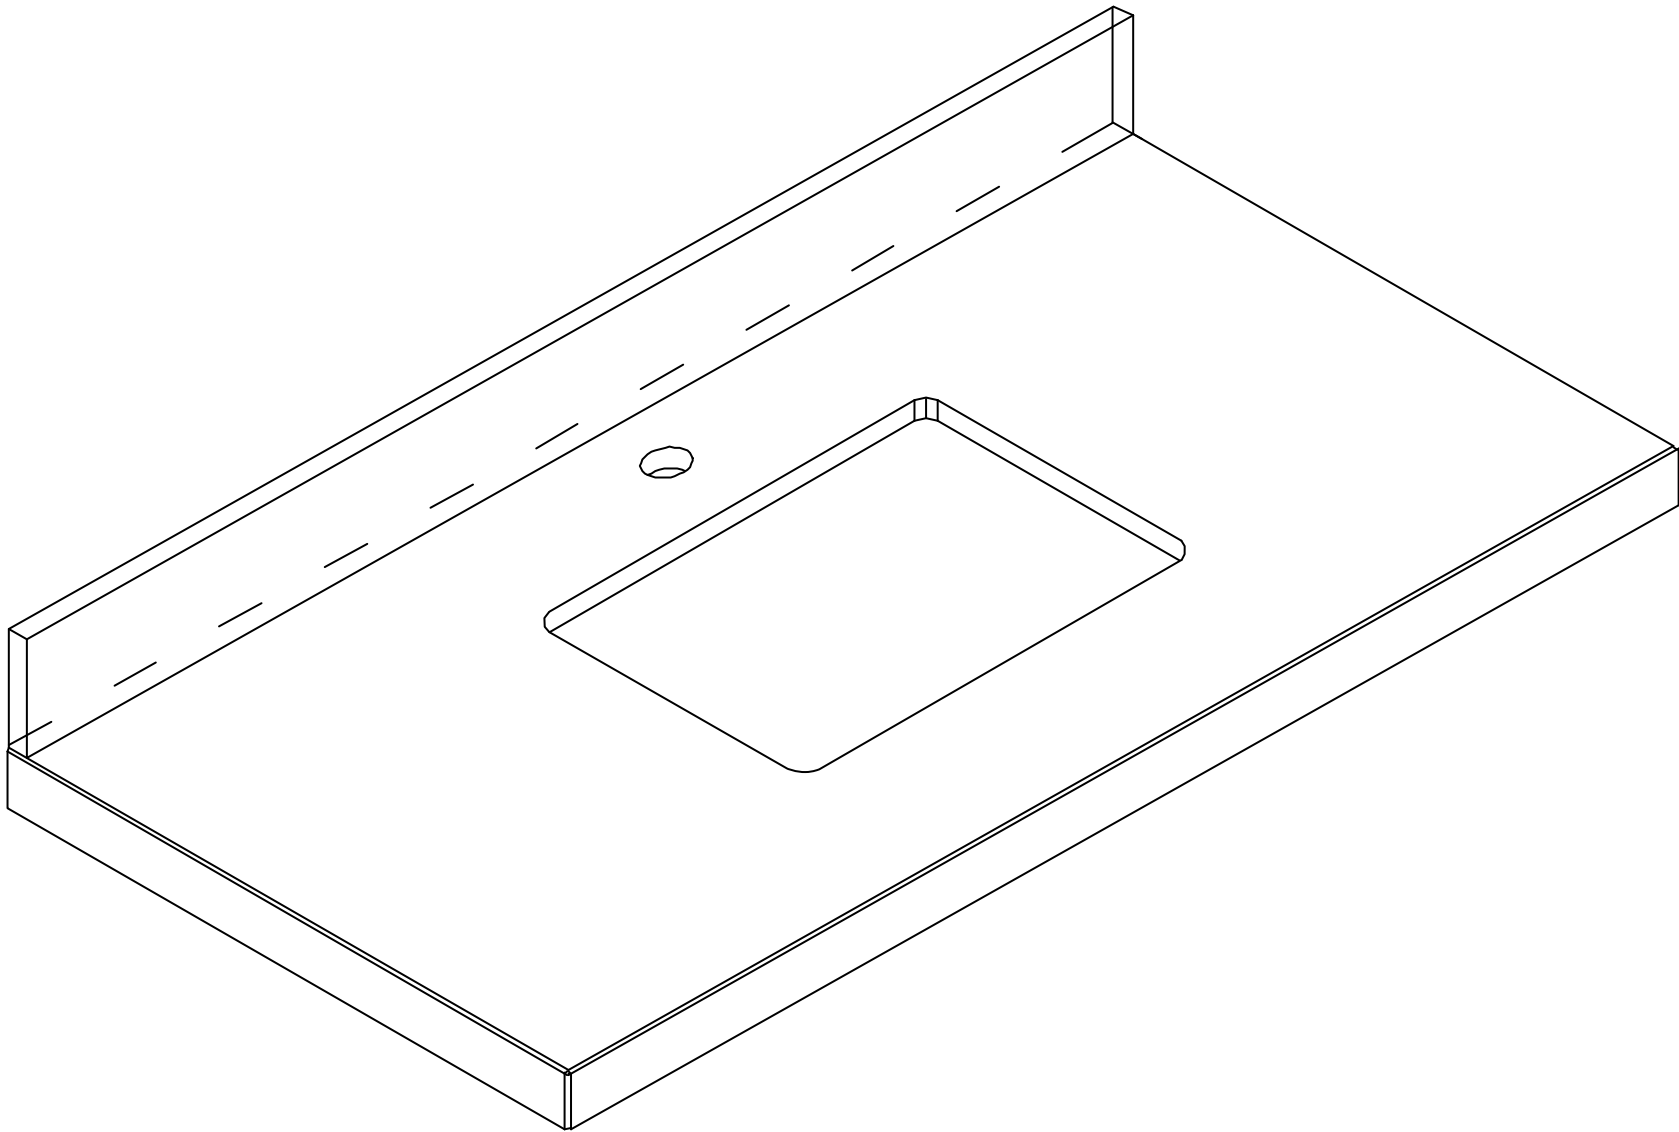

**ELIZABETH TEAK 48 IN SINGLE SINK
BATHROOM VANITY**

ELIZABETH TEAK 48 IN SINGLE SINK CABINET

FRONT VIEW

ELIZABETH TEAK 48 IN SINGLE SINK CABINET

TOP VIEW

ELIZABETH TEAK 48 IN SINGLE SINK CABINET

BACK VIEW

ELIZABETH TEAK 48 IN SINGLE SINK CABINET

SIDE VIEW

48 IN SINGLE SINK 2 IN STRAIGHT MITERED EDGE COUNTERTOP

48 IN SINGLE SINK 2 IN STRAIGHT MITERED EDGE COUNTERTOP

NOTE: The dimensions specified below pertain exclusively to **Straight Mitered Edge** countertops. For information regarding **Double Cove Edge** dimensions, please refer to the Double Cove Edge dimensions section.

STANDARD RECTANGULAR UNDERMOUNT SINK

48 IN SINGLE SINK 1.5 IN DOUBLE COVE EDGE COUNTERTOP

48 IN SINGLE SINK 1.5 IN DOUBLE COVE EDGE COUNTERTOP

NOTE: The dimensions specified below pertain exclusively to **Double Cove Edge** countertops. For information regarding **Straight Mitered Edge** dimensions, please refer to the Straight Mitered Edge dimensions section.