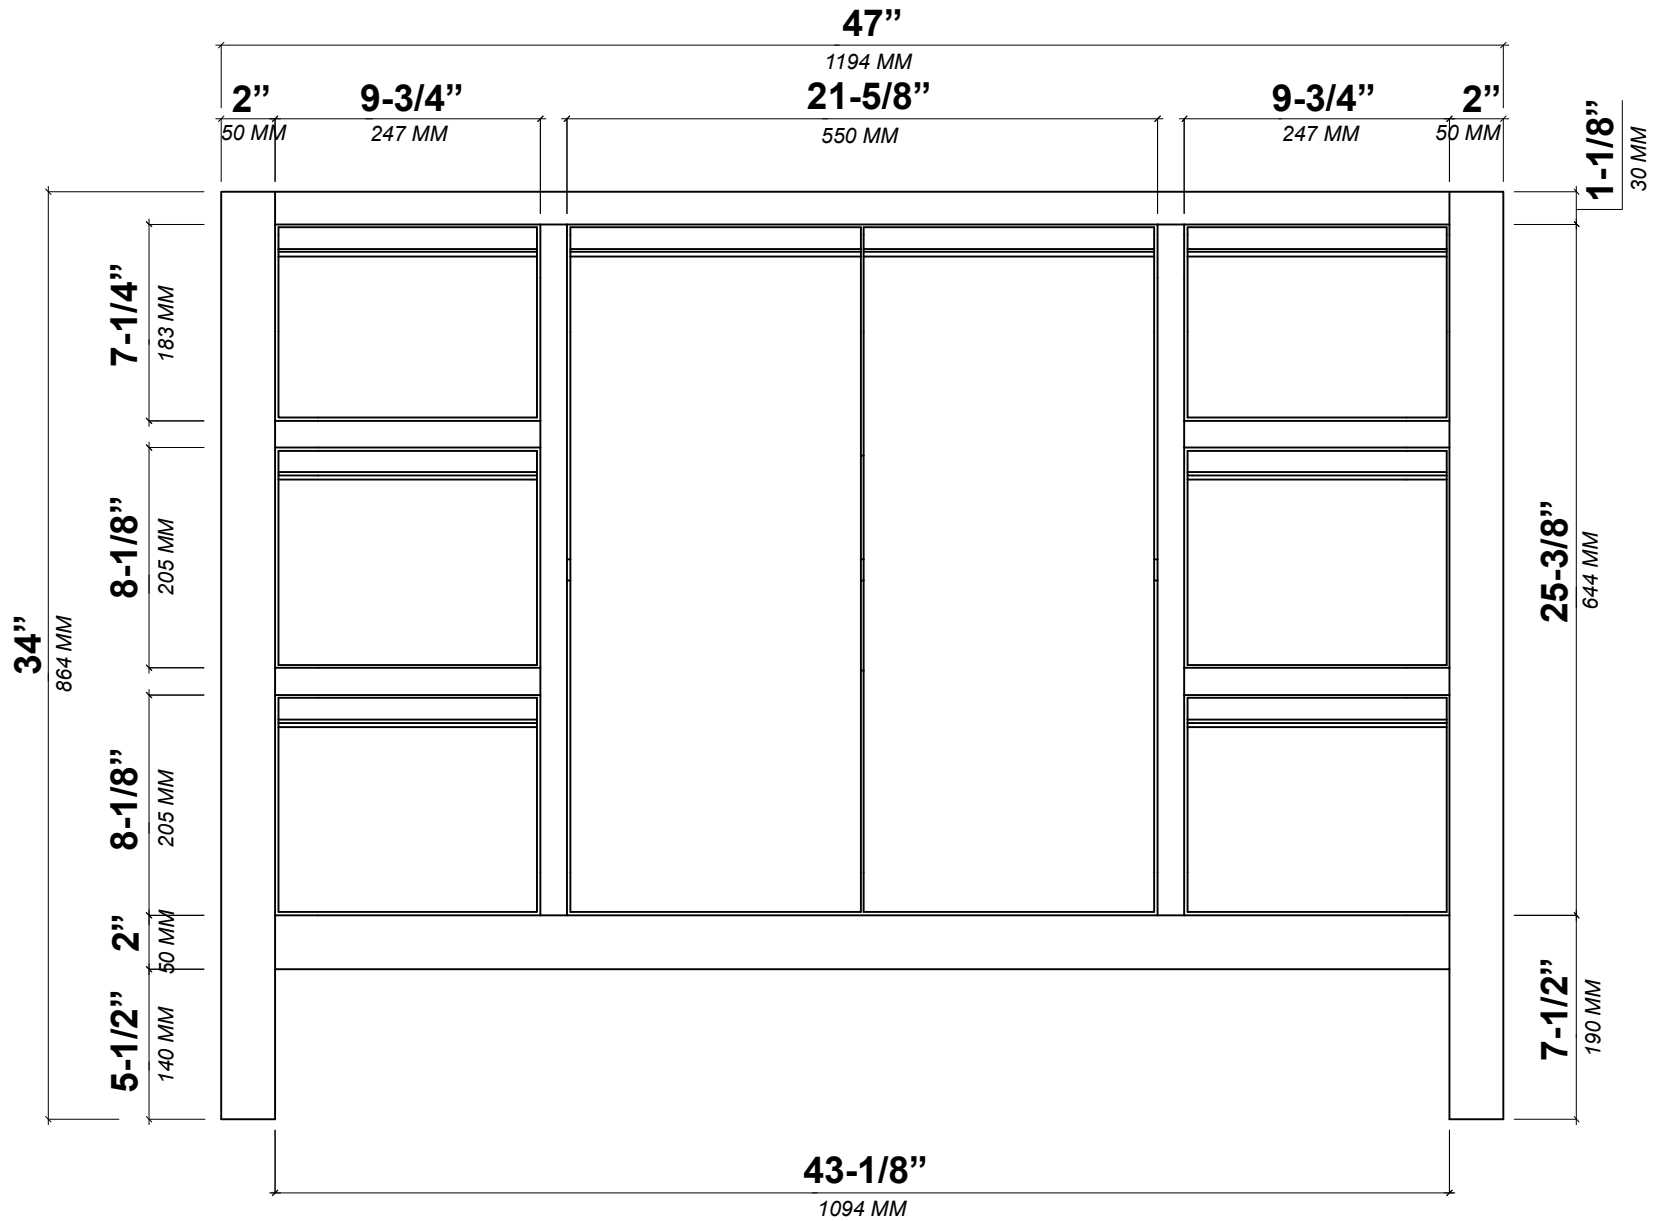

**ELIZABETH TEAK 48 IN SINGLE SINK
BATHROOM VANITY**

ELIZABETH TEAK 48 IN SINGLE SINK CABINET

FRONT VIEW

ELIZABETH TEAK 48 IN SINGLE SINK CABINET

TOP VIEW

ELIZABETH TEAK 48 IN SINGLE SINK CABINET

BACK VIEW

ELIZABETH TEAK 48 IN SINGLE SINK CABINET

SIDE VIEW

48 IN SINGLE SINK 2 IN STRAIGHT MITERED EDGE COUNTERTOP

48 IN SINGLE SINK 2 IN STRAIGHT MITERED EDGE COUNTERTOP

NOTE: The dimensions specified below pertain exclusively to **Straight Mitered Edge** countertops. For information regarding **Double Cove Edge** dimensions, please refer to the Double Cove Edge dimensions section.

STANDARD RECTANGULAR UNDERMOUNT SINK

48 IN SINGLE SINK 1.5 IN DOUBLE COVE EDGE COUNTERTOP

48 IN SINGLE SINK 1.5 IN DOUBLE COVE EDGE COUNTERTOP

NOTE: The dimensions specified below pertain exclusively to **Double Cove Edge** countertops. For information regarding **Straight Mitered Edge** dimensions, please refer to the Straight Mitered Edge dimensions section.