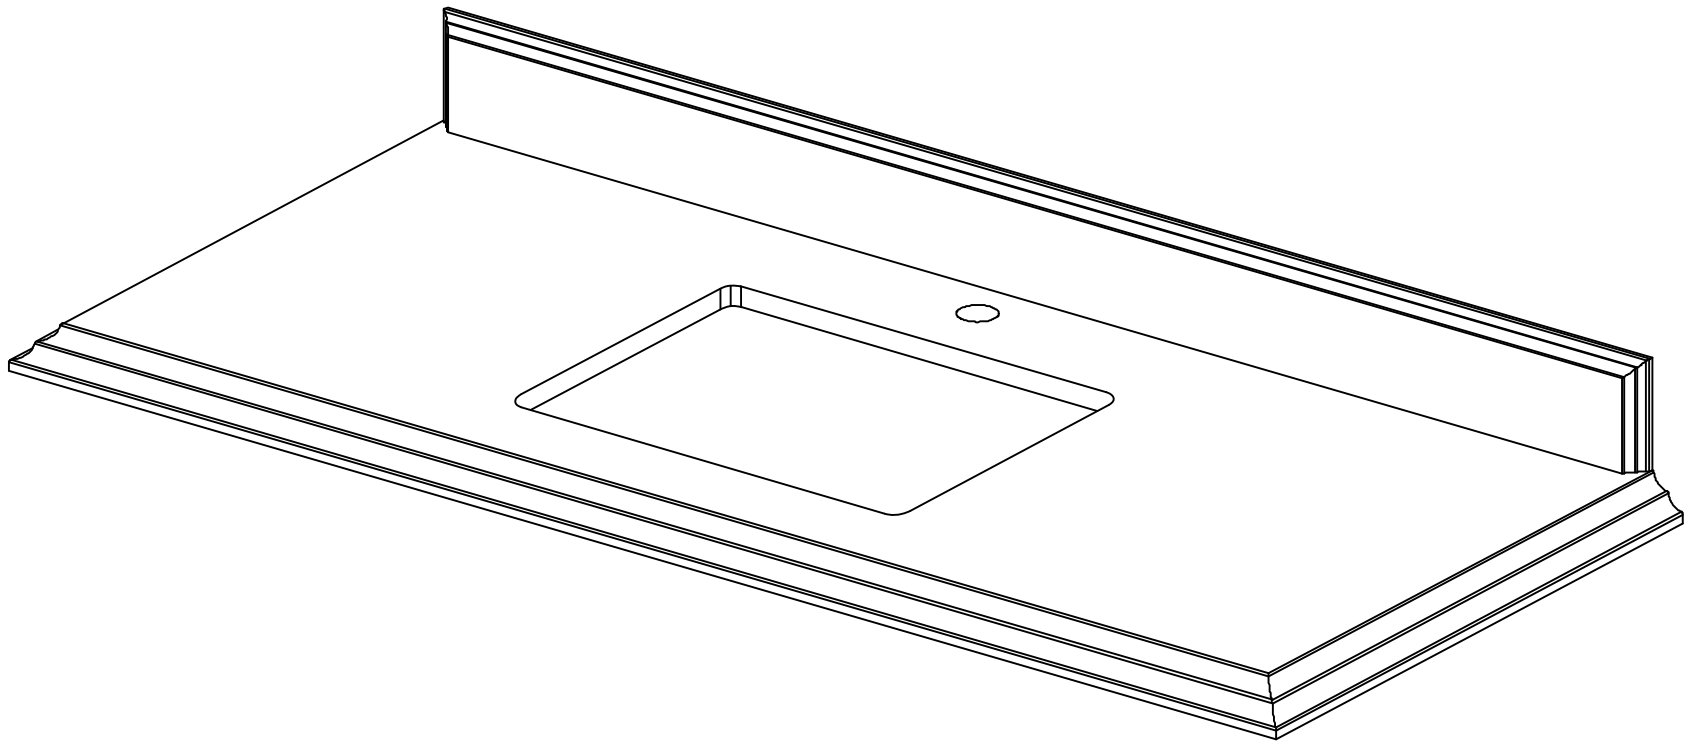

**ELIZABETH TEAK 48 IN SINGLE SINK
BATHROOM VANITY**

ELIZABETH TEAK 48 IN SINGLE SINK CABINET

FRONT VIEW

ELIZABETH TEAK 48 IN SINGLE SINK CABINET

TOP VIEW

ELIZABETH TEAK 48 IN SINGLE SINK CABINET

BACK VIEW

ELIZABETH TEAK 48 IN SINGLE SINK CABINET

SIDE VIEW

48 IN SINGLE SINK 2 IN STRAIGHT MITERED EDGE COUNTERTOP

48 IN SINGLE SINK 2 IN STRAIGHT MITERED EDGE COUNTERTOP

NOTE: The dimensions specified below pertain exclusively to **Straight Mitered Edge** countertops. For information regarding **Double Cove Edge** dimensions, please refer to the Double Cove Edge dimensions section.

STANDARD RECTANGULAR UNDERMOUNT SINK

48 IN SINGLE SINK 1.5 IN DOUBLE COVE EDGE COUNTERTOP

48 IN SINGLE SINK 1.5 IN DOUBLE COVE EDGE COUNTERTOP

NOTE: The dimensions specified below pertain exclusively to **Double Cove Edge** countertops. For information regarding **Straight Mitered Edge** dimensions, please refer to the Straight Mitered Edge dimensions section.