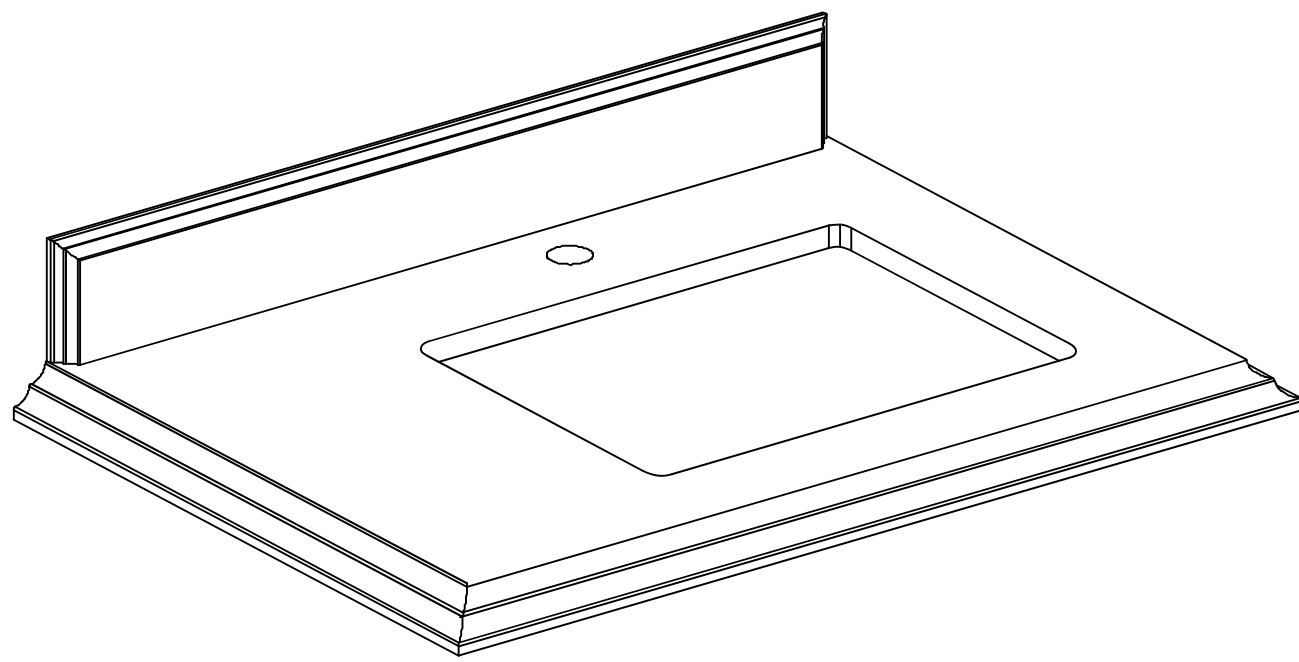

## TOP VIEW

AUSTIN TEAK 36 IN SINGLE RIGHT OFFSET SINK CABINET

BACK VIEW

Note: All measurements are ± 1/4".

**AUSTIN TEAK 36 IN SINGLE RIGHT OFFSET SINK CABINET**

**SIDE VIEW**

36 IN SINGLE RIGHT OFFSET SINK 2 IN STRAIGHT MITERED EDGE COUNTERTOP

# 36 IN SINGLE RIGHT OFFSET SINK 2 IN STRAIGHT MITERED EDGE COUNTERTOP

NOTE: The dimensions specified below pertain exclusively to **Straight Mitered Edge** countertops. For information regarding **Double Cove Edge** dimensions, please refer to the Double Cove Edge dimensions section.

# STANDARD RECTANGULAR UNDERMOUNT SINK

36 IN SINGLE RIGHT OFFSET SINK 1.5 IN DOUBLE COVE EDGE COUNTERTOP

# 36 IN SINGLE RIGHT OFFSET SINK 1.5 IN DOUBLE COVE EDGE COUNTERTOP

NOTE: The dimensions specified below pertain exclusively to **Double Cove Edge** countertops. For information regarding **Straight Mitered Edge** dimensions, please refer to the **Straight Mitered Edge** dimensions section.