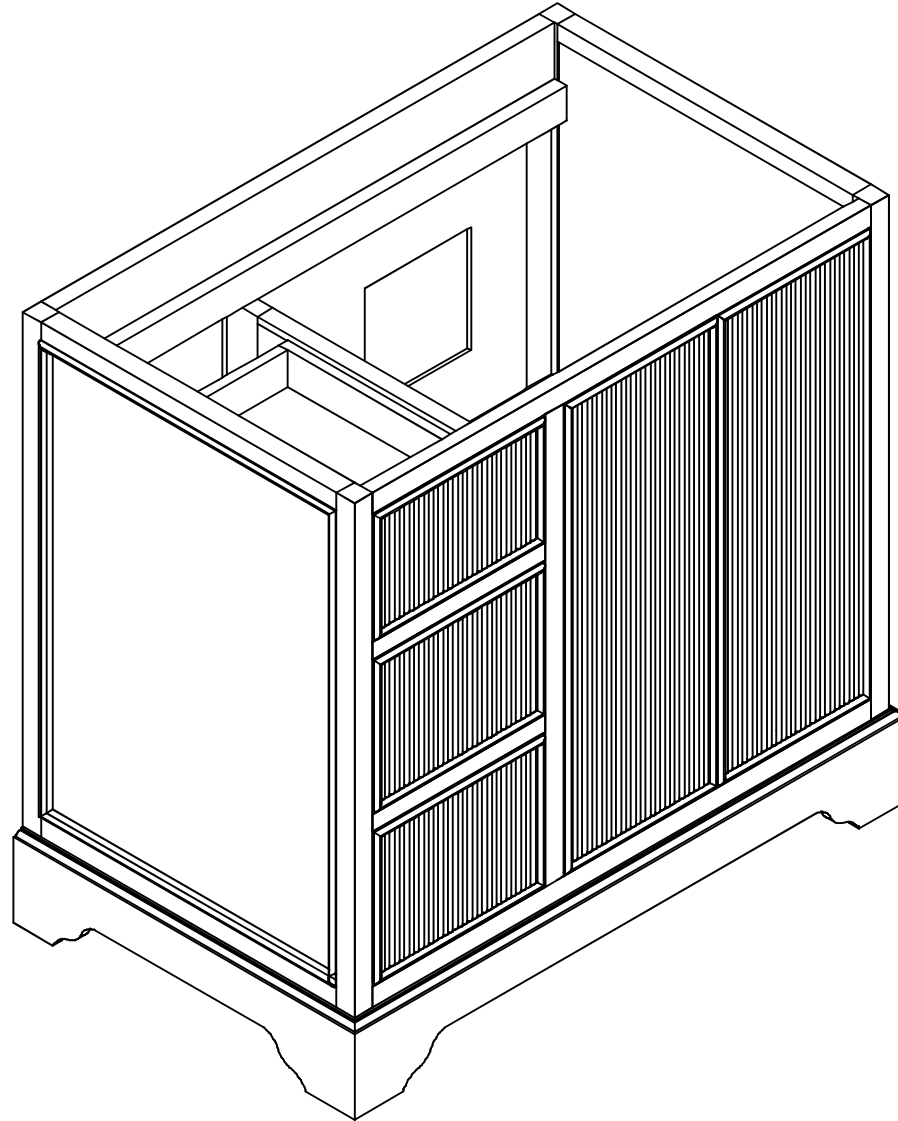

**AUSTIN TEAK 36 IN SINGLE RIGHT OFFSET SINK  
BATHROOM VANITY**

**AUSTIN TEAK 36 IN SINGLE RIGHT OFFSET SINK CABINET**

**FRONT VIEW**

Note: All measurements are ± 1/4".

# AUSTIN TEAK 36 IN SINGLE RIGHT OFFSET SINK CABINET

## TOP VIEW

AUSTIN TEAK 36 IN SINGLE RIGHT OFFSET SINK CABINET

BACK VIEW

Note: All measurements are ± 1/4".

**AUSTIN TEAK 36 IN SINGLE RIGHT OFFSET SINK CABINET**

**SIDE VIEW**

36 IN SINGLE RIGHT OFFSET SINK 2 IN STRAIGHT MITERED EDGE COUNTERTOP

# 36 IN SINGLE RIGHT OFFSET SINK 2 IN STRAIGHT MITERED EDGE COUNTERTOP

NOTE: The dimensions specified below pertain exclusively to **Straight Mitered Edge** countertops. For information regarding **Double Cove Edge** dimensions, please refer to the Double Cove Edge dimensions section.