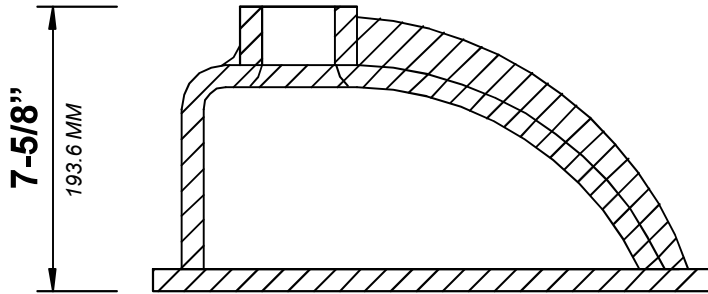

## TOP VIEW

AUSTIN TEAK 36 IN SINGLE RIGHT OFFSET SINK CABINET

BACK VIEW

Note: All measurements are ± 1/4".

**AUSTIN TEAK 36 IN SINGLE RIGHT OFFSET SINK CABINET**

**SIDE VIEW**

36 IN SINGLE RIGHT OFFSET SINK 2 IN STRAIGHT MITERED EDGE COUNTERTOP

# 36 IN SINGLE RIGHT OFFSET SINK 2 IN STRAIGHT MITERED EDGE COUNTERTOP

NOTE: The dimensions specified below pertain exclusively to **Straight Mitered Edge** countertops. For information regarding **Double Cove Edge** dimensions, please refer to the Double Cove Edge dimensions section.

# STANDARD RECTANGULAR UNDERMOUNT SINK

36 IN SINGLE RIGHT OFFSET SINK 1.5 IN DOUBLE COVE EDGE COUNTERTOP

# 36 IN SINGLE RIGHT OFFSET SINK 1.5 IN DOUBLE COVE EDGE COUNTERTOP

NOTE: The dimensions specified below pertain exclusively to **Double Cove Edge** countertops. For information regarding **Straight Mitered Edge** dimensions, please refer to the **Straight Mitered Edge** dimensions section.