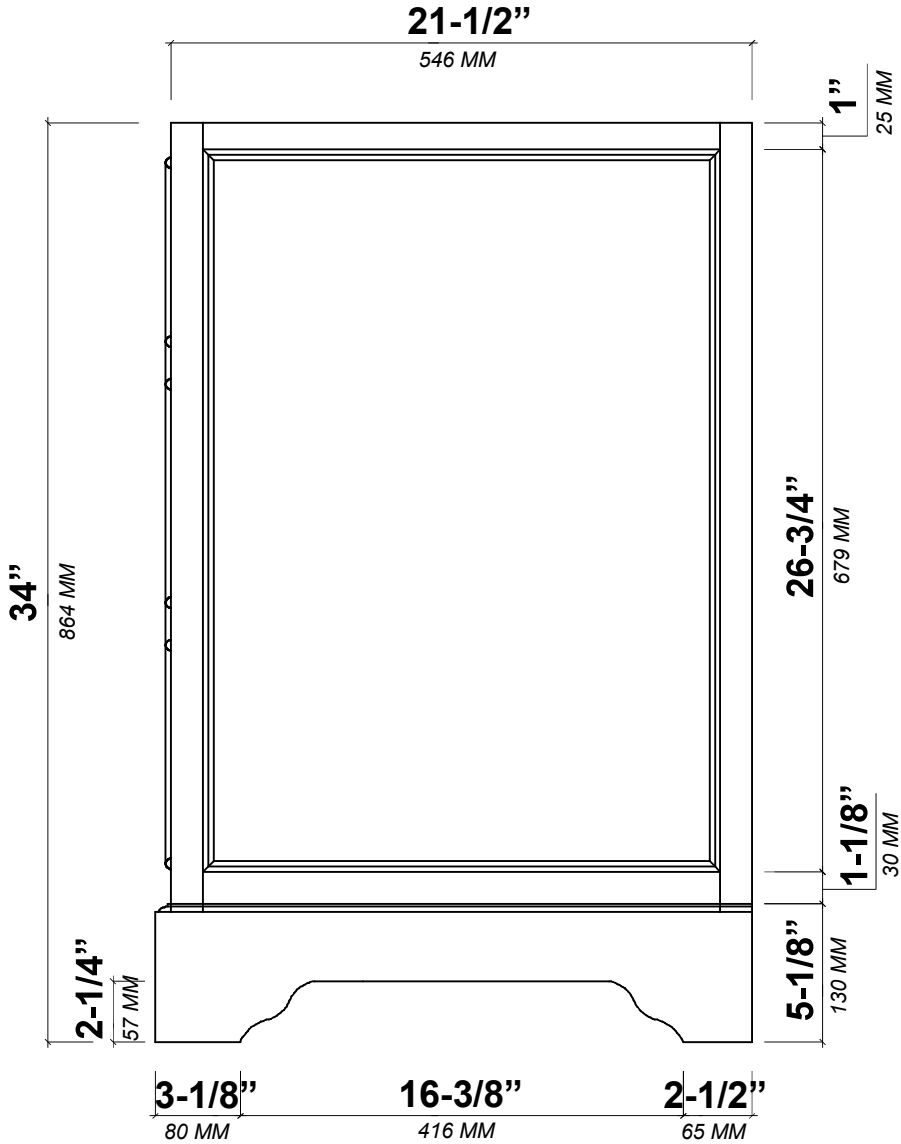

## TOP VIEW

AUSTIN TEAK 36 IN SINGLE RIGHT OFFSET SINK CABINET

BACK VIEW

Note: All measurements are ± 1/4".

**AUSTIN TEAK 36 IN SINGLE RIGHT OFFSET SINK CABINET**

**SIDE VIEW**

36 IN SINGLE RIGHT OFFSET SINK 2 IN STRAIGHT MITERED EDGE COUNTERTOP

# 36 IN SINGLE RIGHT OFFSET SINK 2 IN STRAIGHT MITERED EDGE COUNTERTOP

NOTE: The dimensions specified below pertain exclusively to **Straight Mitered Edge** countertops. For information regarding **Double Cove Edge** dimensions, please refer to the Double Cove Edge dimensions section.

# STANDARD RECTANGULAR UNDERMOUNT SINK

36 IN SINGLE RIGHT OFFSET SINK 1.5 IN DOUBLE COVE EDGE COUNTERTOP

# 36 IN SINGLE RIGHT OFFSET SINK 1.5 IN DOUBLE COVE EDGE COUNTERTOP

NOTE: The dimensions specified below pertain exclusively to **Double Cove Edge** countertops. For information regarding **Straight Mitered Edge** dimensions, please refer to the **Straight Mitered Edge** dimensions section.