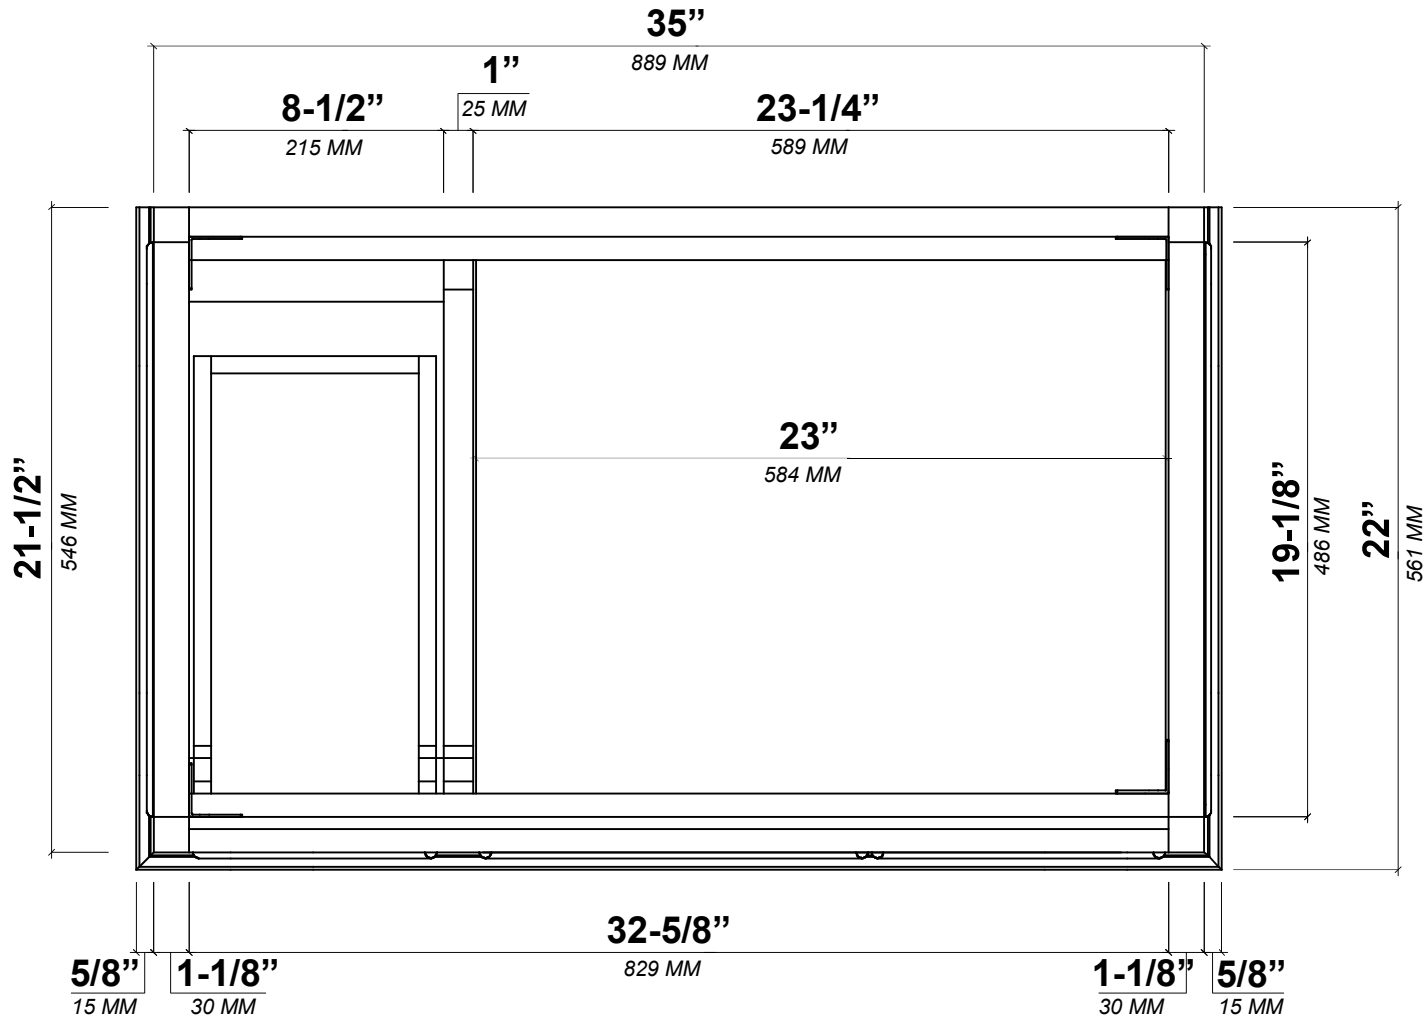

AUSTIN TEAK 36 IN SINGLE RIGHT OFFSET SINK CABINET

TOP VIEW