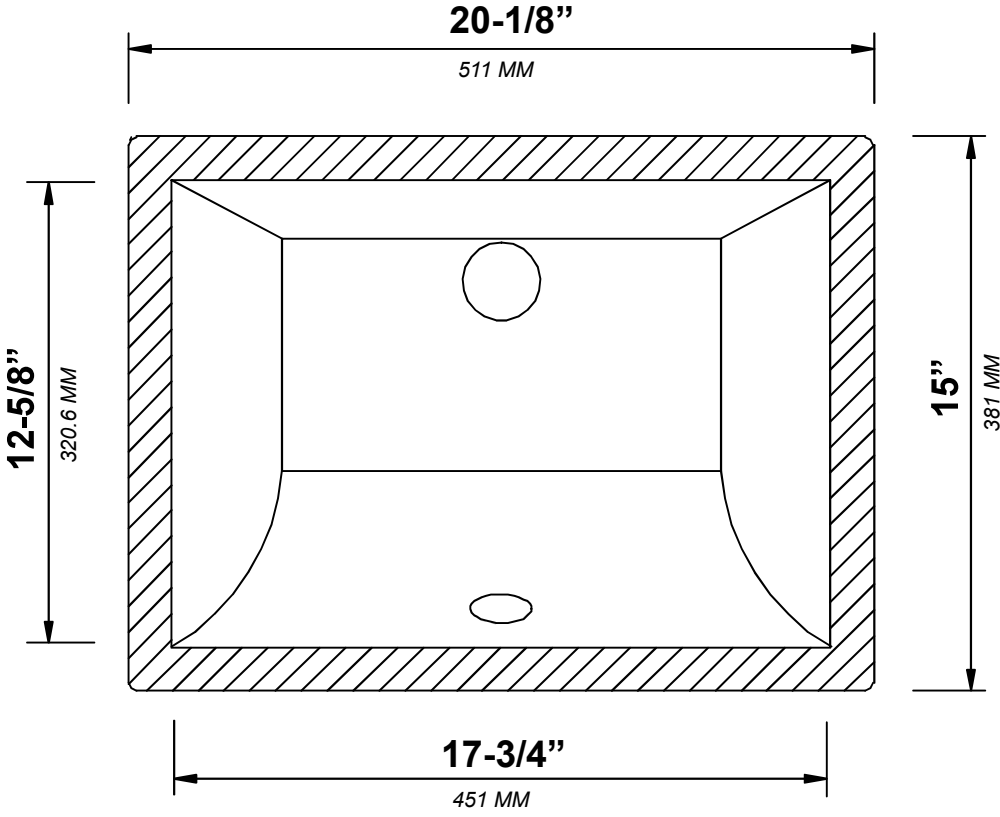

## TOP VIEW

AUSTIN TEAK 36 IN SINGLE RIGHT OFFSET SINK CABINET

BACK VIEW

Note: All measurements are ± 1/4".

**AUSTIN TEAK 36 IN SINGLE RIGHT OFFSET SINK CABINET**

**SIDE VIEW**

36 IN SINGLE RIGHT OFFSET SINK 2 IN STRAIGHT MITERED EDGE COUNTERTOP

# 36 IN SINGLE RIGHT OFFSET SINK 2 IN STRAIGHT MITERED EDGE COUNTERTOP

NOTE: The dimensions specified below pertain exclusively to **Straight Mitered Edge** countertops. For information regarding **Double Cove Edge** dimensions, please refer to the Double Cove Edge dimensions section.

# STANDARD RECTANGULAR UNDERMOUNT SINK

36 IN SINGLE RIGHT OFFSET SINK 1.5 IN DOUBLE COVE EDGE COUNTERTOP

# 36 IN SINGLE RIGHT OFFSET SINK 1.5 IN DOUBLE COVE EDGE COUNTERTOP

NOTE: The dimensions specified below pertain exclusively to **Double Cove Edge** countertops. For information regarding **Straight Mitered Edge** dimensions, please refer to the **Straight Mitered Edge** dimensions section.