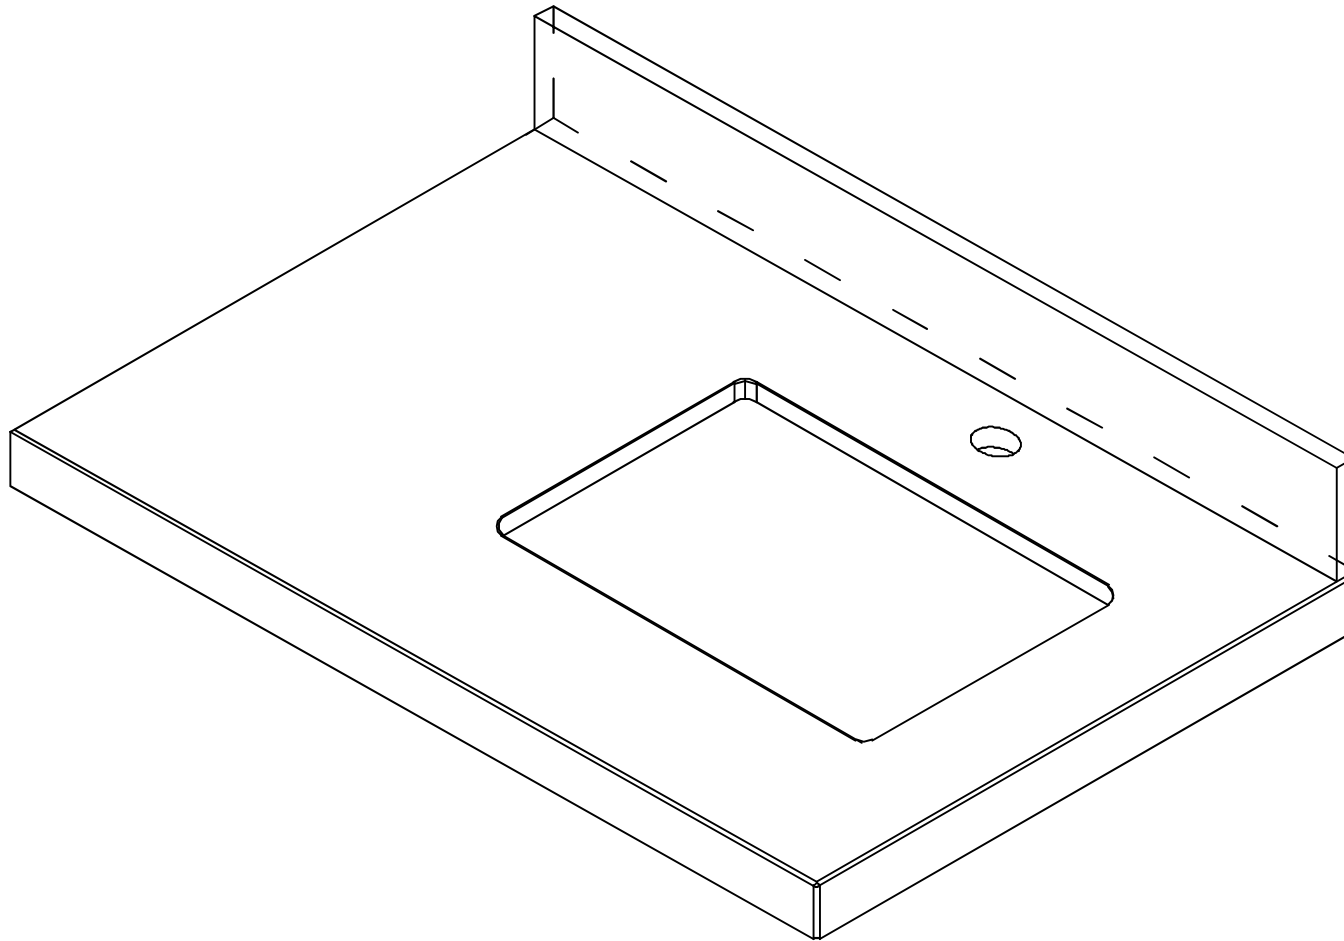

## TOP VIEW

AUSTIN TEAK 36 IN SINGLE RIGHT OFFSET SINK CABINET

BACK VIEW

Note: All measurements are ± 1/4".

**AUSTIN TEAK 36 IN SINGLE RIGHT OFFSET SINK CABINET**

**SIDE VIEW**

36 IN SINGLE RIGHT OFFSET SINK 2 IN STRAIGHT MITERED EDGE COUNTERTOP

# 36 IN SINGLE RIGHT OFFSET SINK 2 IN STRAIGHT MITERED EDGE COUNTERTOP

NOTE: The dimensions specified below pertain exclusively to **Straight Mitered Edge** countertops. For information regarding **Double Cove Edge** dimensions, please refer to the Double Cove Edge dimensions section.

# STANDARD RECTANGULAR UNDERMOUNT SINK

36 IN SINGLE RIGHT OFFSET SINK 1.5 IN DOUBLE COVE EDGE COUNTERTOP

# 36 IN SINGLE RIGHT OFFSET SINK 1.5 IN DOUBLE COVE EDGE COUNTERTOP

NOTE: The dimensions specified below pertain exclusively to **Double Cove Edge** countertops. For information regarding **Straight Mitered Edge** dimensions, please refer to the **Straight Mitered Edge** dimensions section.