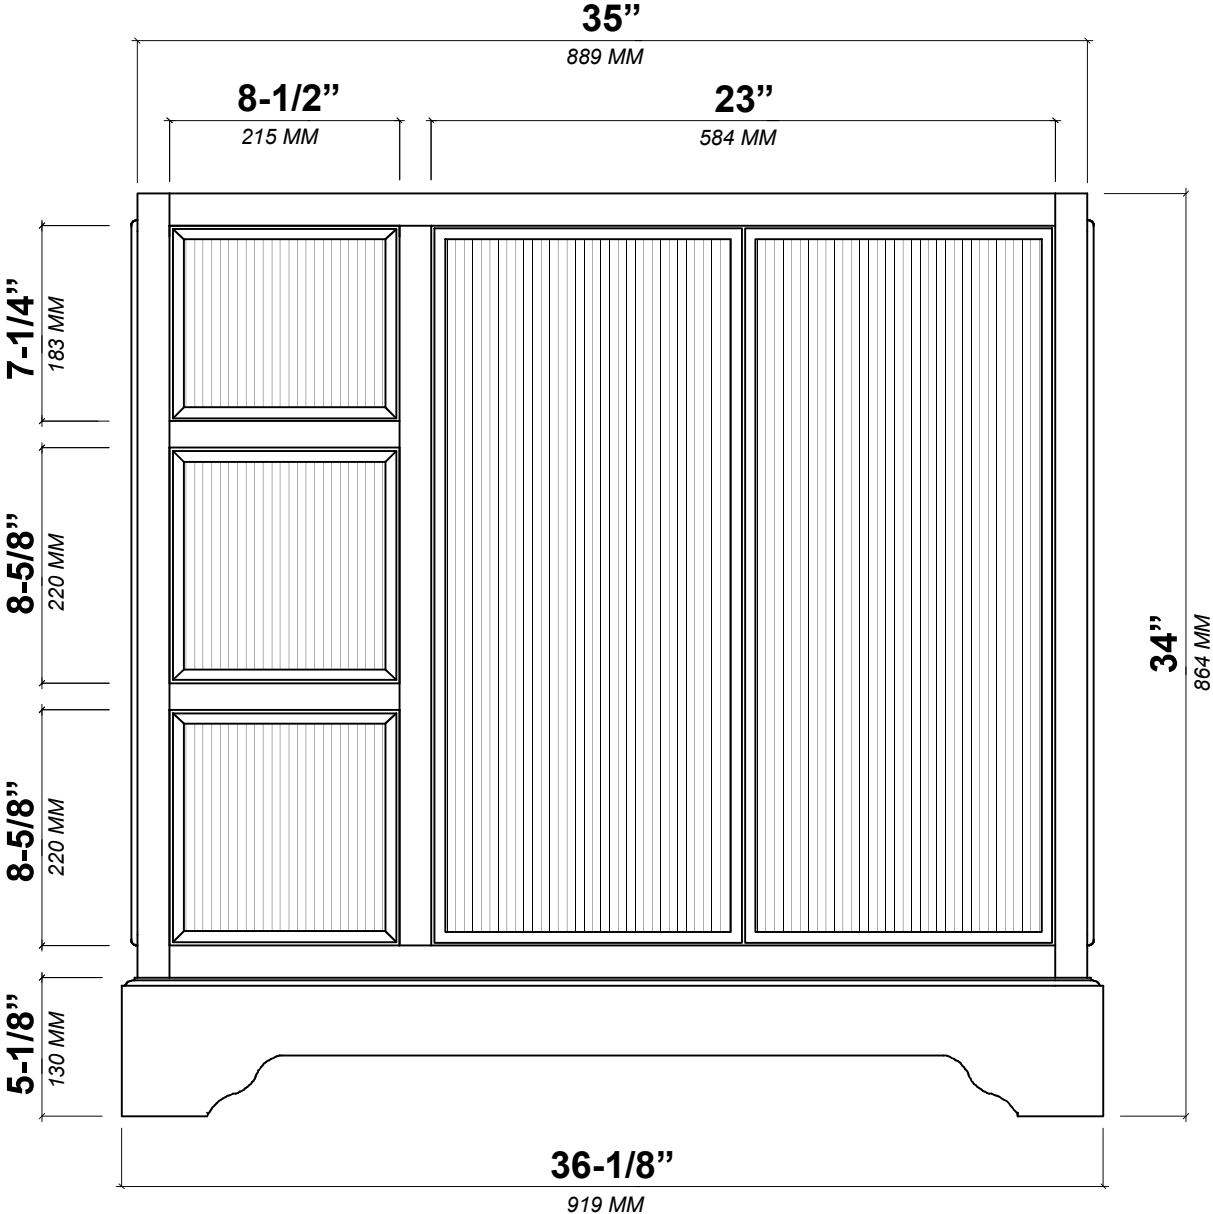

**AUSTIN TEAK 36 IN SINGLE RIGHT OFFSET SINK  
BATHROOM VANITY**

**AUSTIN TEAK 36 IN SINGLE RIGHT OFFSET SINK CABINET**

**FRONT VIEW**

Note: All measurements are ± 1/4".

## TOP VIEW

AUSTIN TEAK 36 IN SINGLE RIGHT OFFSET SINK CABINET

BACK VIEW

Note: All measurements are ± 1/4".

**AUSTIN TEAK 36 IN SINGLE RIGHT OFFSET SINK CABINET**

**SIDE VIEW**

36 IN SINGLE RIGHT OFFSET SINK 2 IN STRAIGHT MITERED EDGE COUNTERTOP

# 36 IN SINGLE RIGHT OFFSET SINK 2 IN STRAIGHT MITERED EDGE COUNTERTOP

NOTE: The dimensions specified below pertain exclusively to **Straight Mitered Edge** countertops. For information regarding **Double Cove Edge** dimensions, please refer to the Double Cove Edge dimensions section.

# 36 IN SINGLE RIGHT OFFSET SINK 1.5 IN DOUBLE COVE EDGE COUNTERTOP

NOTE: The dimensions specified below pertain exclusively to **Double Cove Edge** countertops. For information regarding **Straight Mitered Edge** dimensions, please refer to the **Straight Mitered Edge** dimensions section.