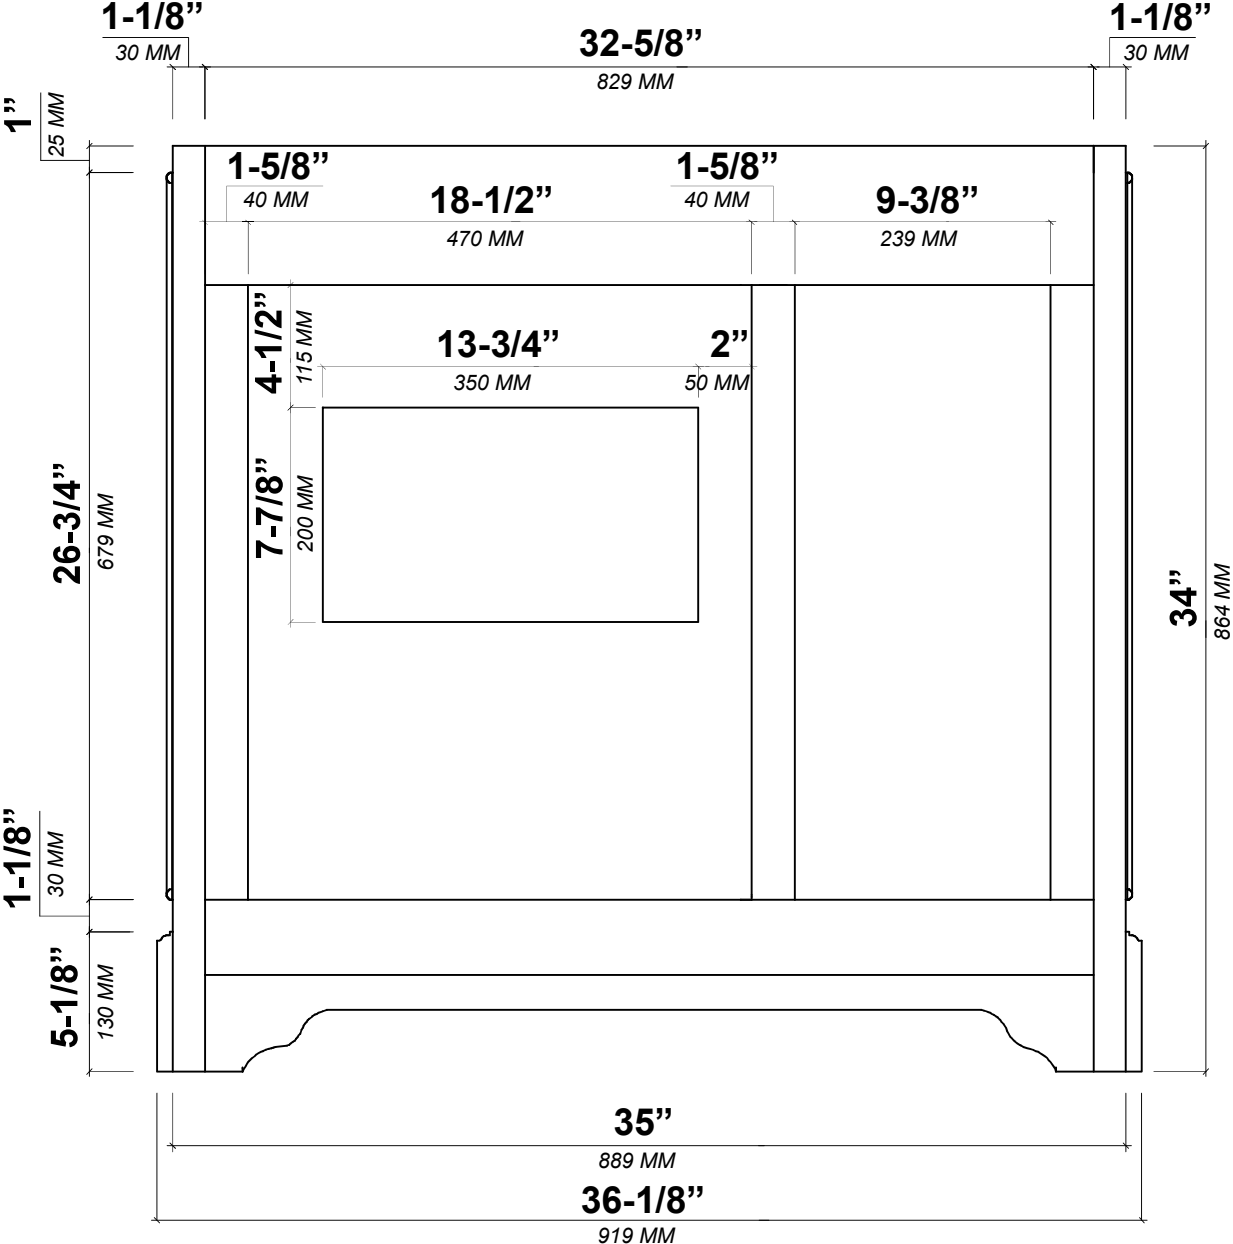

AUSTIN TEAK 36 IN SINGLE RIGHT OFFSET SINK CABINET

BACK VIEW

Note: All measurements are ± 1/4".