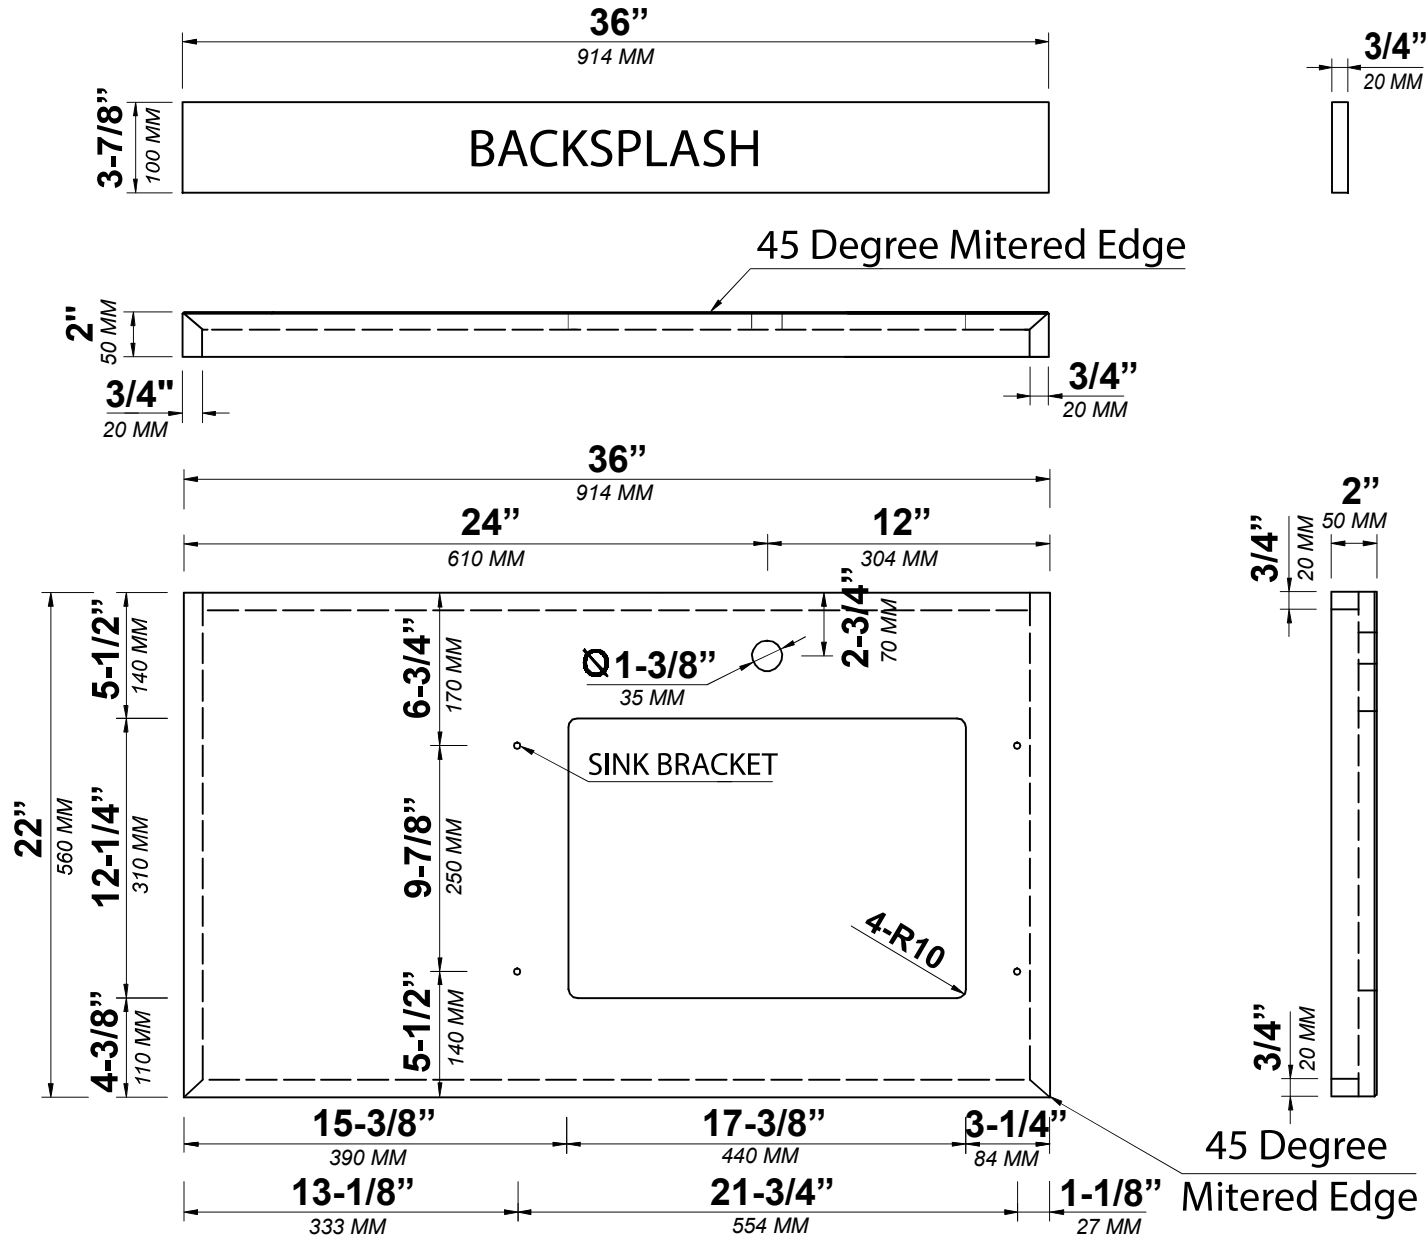

## TOP VIEW

AUSTIN TEAK 36 IN SINGLE RIGHT OFFSET SINK CABINET

BACK VIEW

Note: All measurements are ± 1/4".

**AUSTIN TEAK 36 IN SINGLE RIGHT OFFSET SINK CABINET**

**SIDE VIEW**

36 IN SINGLE RIGHT OFFSET SINK 2 IN STRAIGHT MITERED EDGE COUNTERTOP

# 36 IN SINGLE RIGHT OFFSET SINK 2 IN STRAIGHT MITERED EDGE COUNTERTOP

NOTE: The dimensions specified below pertain exclusively to **Straight Mitered Edge** countertops. For information regarding **Double Cove Edge** dimensions, please refer to the Double Cove Edge dimensions section.

# STANDARD RECTANGULAR UNDERMOUNT SINK

36 IN SINGLE RIGHT OFFSET SINK 1.5 IN DOUBLE COVE EDGE COUNTERTOP

# 36 IN SINGLE RIGHT OFFSET SINK 1.5 IN DOUBLE COVE EDGE COUNTERTOP

NOTE: The dimensions specified below pertain exclusively to **Double Cove Edge** countertops. For information regarding **Straight Mitered Edge** dimensions, please refer to the **Straight Mitered Edge** dimensions section.