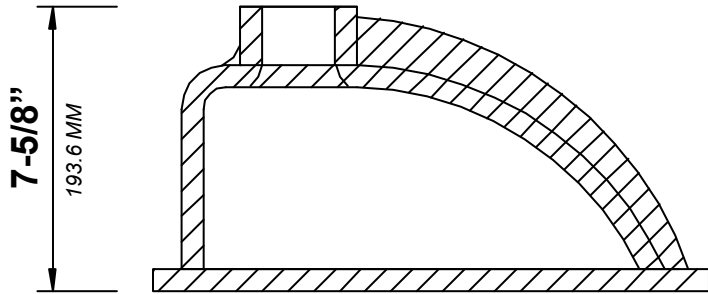

SIDE VIEW

30 IN SINGLE SINK 2 IN STRAIGHT MITERED EDGE COUNTERTOP

30 IN SINGLE SINK 2 IN STRAIGHT MITERED EDGE COUNTERTOP

NOTE: The dimensions specified below pertain exclusively to **Straight Mitered Edge** countertops. For information regarding **Double Cove Edge** dimensions, please refer to the Double Cove Edge dimensions section.

STANDARD RECTANGULAR UNDERMOUNT SINK

30 IN SINGLE SINK 1.5 IN DOUBLE COVE EDGE COUNTERTOP

30 IN SINGLE SINK 1.5 IN DOUBLE COVE EDGE COUNTERTOP

NOTE: The dimensions specified below pertain exclusively to **Double Cove Edge** countertops. For information regarding **Straight Mitered Edge** dimensions, please refer to the Straight Mitered Edge dimensions section.