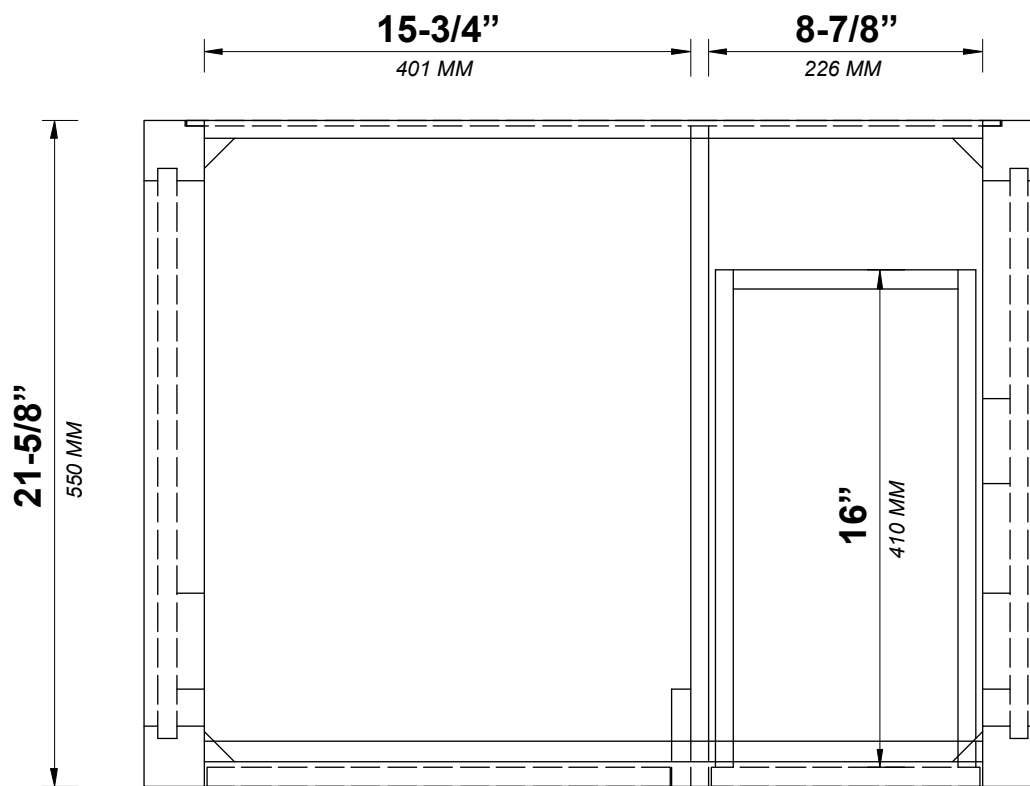

SONOMA OAK 30 IN SINGLE SINK BATHROOM VANITY

SONOMA OAK 30 IN SINGLE SINK CABINET

FRONT VIEW

SONOMA OAK 30 IN SINGLE SINK CABINET

TOP VIEW

SONOMA OAK 30 IN SINGLE SINK CABINET

BACK VIEW

SONOMA OAK 30 IN SINGLE SINK CABINET

SIDE VIEW

30 IN SINGLE SINK 2 IN STRAIGHT MITERED EDGE COUNTERTOP

30 IN SINGLE SINK 2 IN STRAIGHT MITERED EDGE COUNTERTOP

NOTE: The dimensions specified below pertain exclusively to **Straight Mitered Edge** countertops. For information regarding **Double Cove Edge** dimensions, please refer to the Double Cove Edge dimensions section.

STANDARD RECTANGULAR UNDERMOUNT SINK

30 IN SINGLE SINK 1.5 IN DOUBLE COVE EDGE COUNTERTOP

30 IN SINGLE SINK 1.5 IN DOUBLE COVE EDGE COUNTERTOP

NOTE: The dimensions specified below pertain exclusively to **Double Cove Edge** countertops. For information regarding **Straight Mitered Edge** dimensions, please refer to the Straight Mitered Edge dimensions section.