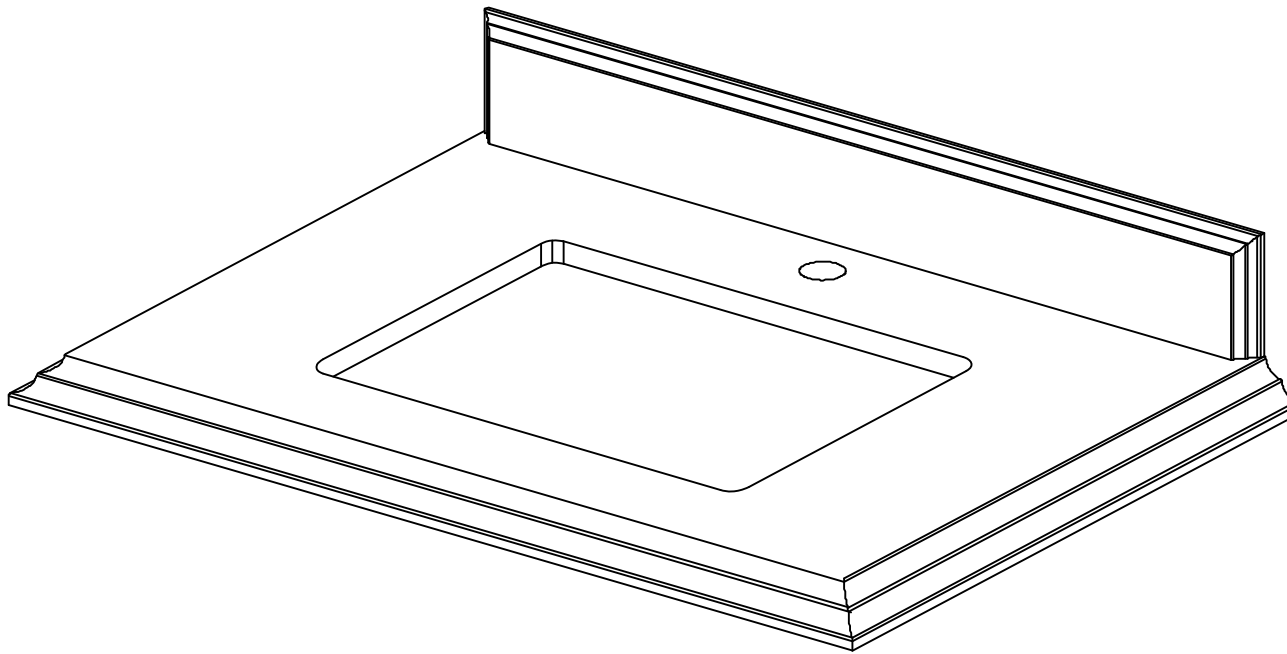

SONOMA OAK 30 IN SINGLE SINK BATHROOM VANITY

SONOMA OAK 30 IN SINGLE SINK CABINET

FRONT VIEW

SONOMA OAK 30 IN SINGLE SINK CABINET

TOP VIEW

SONOMA OAK 30 IN SINGLE SINK CABINET

BACK VIEW

SONOMA OAK 30 IN SINGLE SINK CABINET

SIDE VIEW

30 IN SINGLE SINK 2 IN STRAIGHT MITERED EDGE COUNTERTOP

30 IN SINGLE SINK 2 IN STRAIGHT MITERED EDGE COUNTERTOP

NOTE: The dimensions specified below pertain exclusively to **Straight Mitered Edge** countertops. For information regarding **Double Cove Edge** dimensions, please refer to the Double Cove Edge dimensions section.

STANDARD RECTANGULAR UNDERMOUNT SINK

30 IN SINGLE SINK 1.5 IN DOUBLE COVE EDGE COUNTERTOP

30 IN SINGLE SINK 1.5 IN DOUBLE COVE EDGE COUNTERTOP

NOTE: The dimensions specified below pertain exclusively to **Double Cove Edge** countertops. For information regarding **Straight Mitered Edge** dimensions, please refer to the Straight Mitered Edge dimensions section.