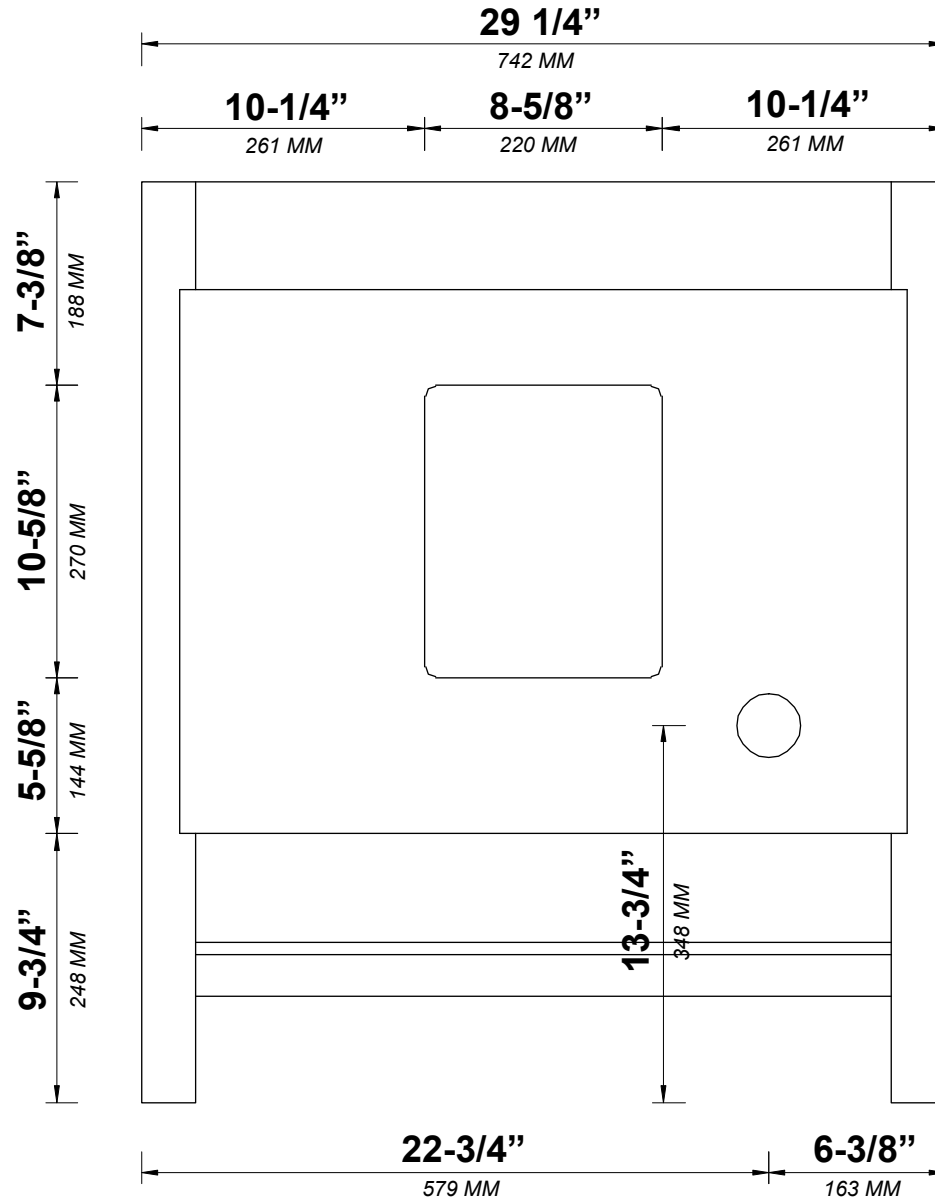

SONOMA OAK 30 IN SINGLE SINK BATHROOM VANITY

SONOMA OAK 30 IN SINGLE SINK CABINET

FRONT VIEW

SONOMA OAK 30 IN SINGLE SINK CABINET

TOP VIEW

SONOMA OAK 30 IN SINGLE SINK CABINET

BACK VIEW

SONOMA OAK 30 IN SINGLE SINK CABINET

SIDE VIEW

30 IN SINGLE SINK 2 IN STRAIGHT MITERED EDGE COUNTERTOP

30 IN SINGLE SINK 2 IN STRAIGHT MITERED EDGE COUNTERTOP

NOTE: The dimensions specified below pertain exclusively to **Straight Mitered Edge** countertops. For information regarding **Double Cove Edge** dimensions, please refer to the Double Cove Edge dimensions section.

STANDARD RECTANGULAR UNDERMOUNT SINK

30 IN SINGLE SINK 1.5 IN DOUBLE COVE EDGE COUNTERTOP

30 IN SINGLE SINK 1.5 IN DOUBLE COVE EDGE COUNTERTOP

NOTE: The dimensions specified below pertain exclusively to **Double Cove Edge** countertops. For information regarding **Straight Mitered Edge** dimensions, please refer to the Straight Mitered Edge dimensions section.