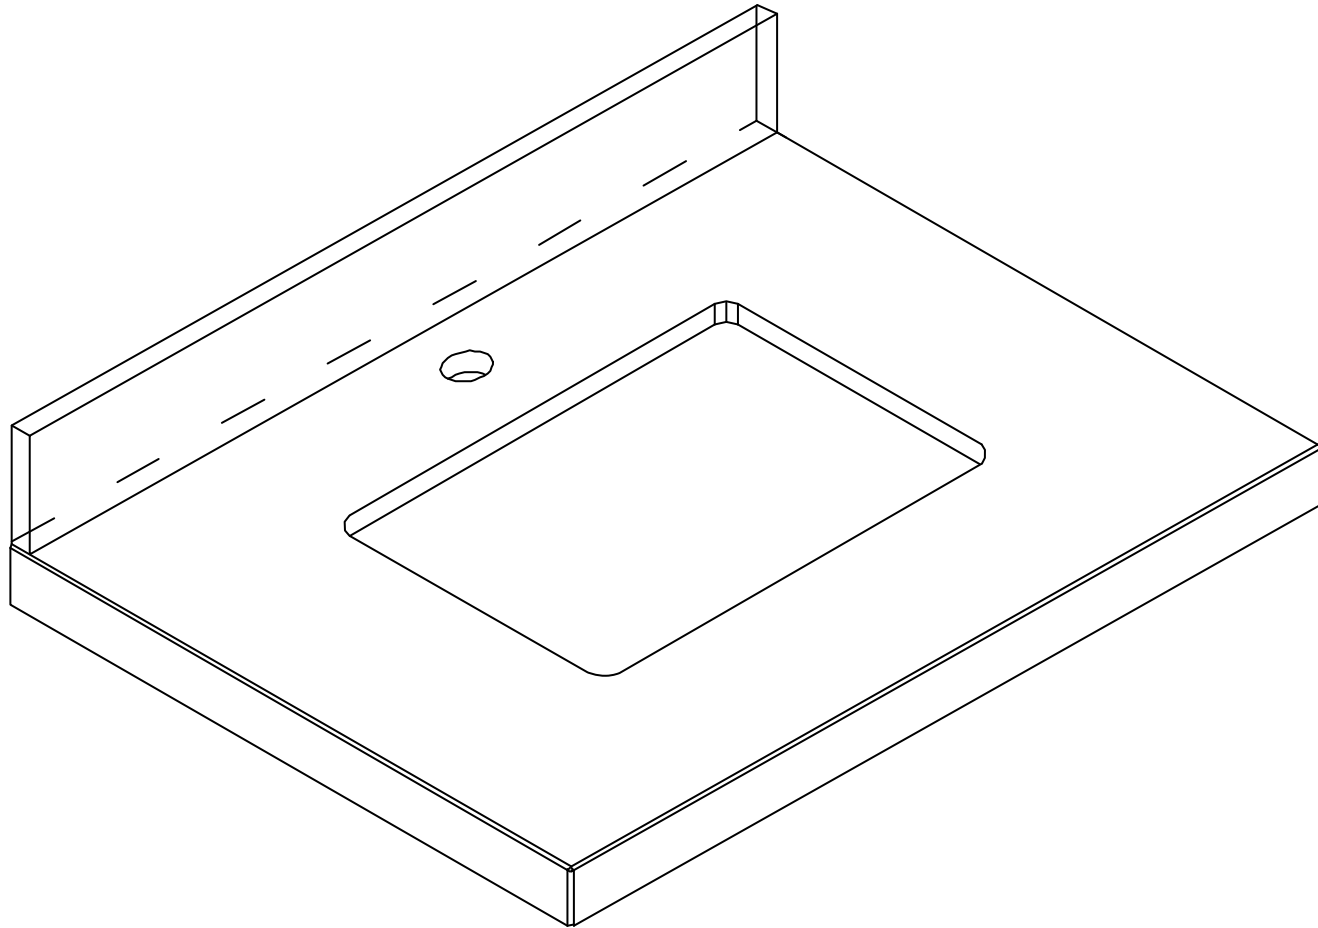

SONOMA OAK 30 IN SINGLE SINK BATHROOM VANITY

SONOMA OAK 30 IN SINGLE SINK CABINET

FRONT VIEW

SONOMA OAK 30 IN SINGLE SINK CABINET

TOP VIEW

SONOMA OAK 30 IN SINGLE SINK CABINET

BACK VIEW

SONOMA OAK 30 IN SINGLE SINK CABINET

SIDE VIEW

30 IN SINGLE SINK 2 IN STRAIGHT MITERED EDGE COUNTERTOP

30 IN SINGLE SINK 2 IN STRAIGHT MITERED EDGE COUNTERTOP

NOTE: The dimensions specified below pertain exclusively to **Straight Mitered Edge** countertops. For information regarding **Double Cove Edge** dimensions, please refer to the Double Cove Edge dimensions section.

STANDARD RECTANGULAR UNDERMOUNT SINK

30 IN SINGLE SINK 1.5 IN DOUBLE COVE EDGE COUNTERTOP

30 IN SINGLE SINK 1.5 IN DOUBLE COVE EDGE COUNTERTOP

NOTE: The dimensions specified below pertain exclusively to **Double Cove Edge** countertops. For information regarding **Straight Mitered Edge** dimensions, please refer to the Straight Mitered Edge dimensions section.