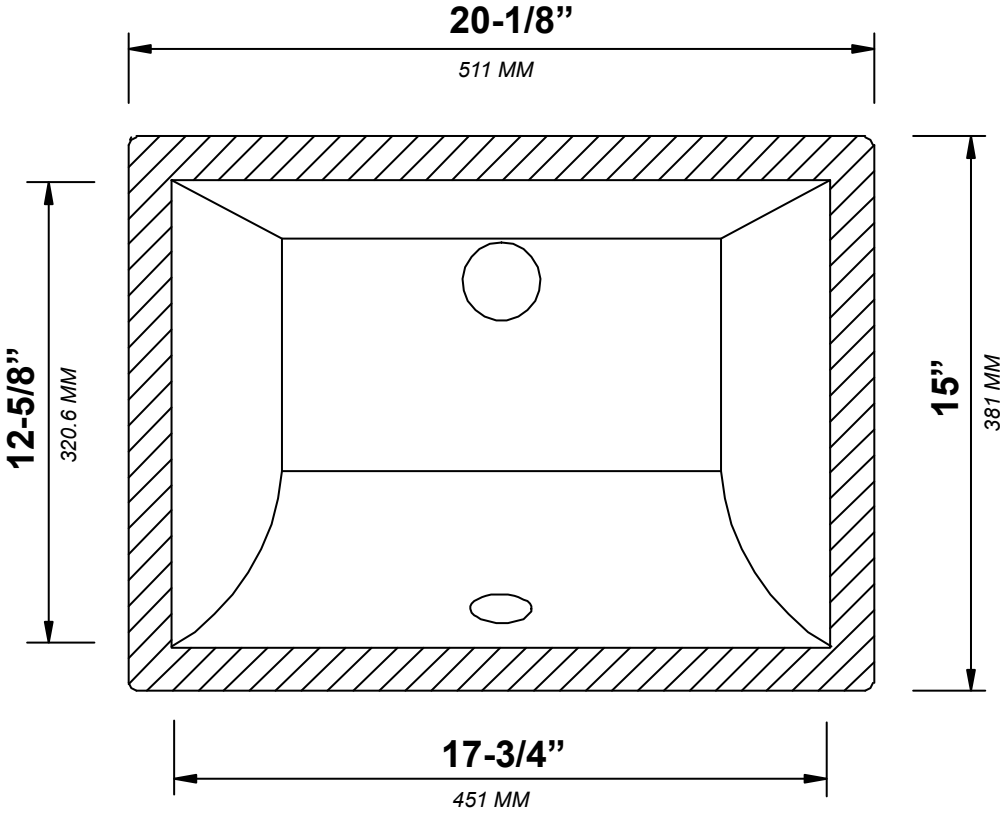

SONOMA OAK 30 IN SINGLE SINK BATHROOM VANITY

SONOMA OAK 30 IN SINGLE SINK CABINET

FRONT VIEW

SONOMA OAK 30 IN SINGLE SINK CABINET

TOP VIEW

SONOMA OAK 30 IN SINGLE SINK CABINET

BACK VIEW

SONOMA OAK 30 IN SINGLE SINK CABINET

SIDE VIEW

30 IN SINGLE SINK 2 IN STRAIGHT MITERED EDGE COUNTERTOP

30 IN SINGLE SINK 2 IN STRAIGHT MITERED EDGE COUNTERTOP

NOTE: The dimensions specified below pertain exclusively to **Straight Mitered Edge** countertops. For information regarding **Double Cove Edge** dimensions, please refer to the Double Cove Edge dimensions section.

STANDARD RECTANGULAR UNDERMOUNT SINK

30 IN SINGLE SINK 1.5 IN DOUBLE COVE EDGE COUNTERTOP

30 IN SINGLE SINK 1.5 IN DOUBLE COVE EDGE COUNTERTOP

NOTE: The dimensions specified below pertain exclusively to **Double Cove Edge** countertops. For information regarding **Straight Mitered Edge** dimensions, please refer to the Straight Mitered Edge dimensions section.