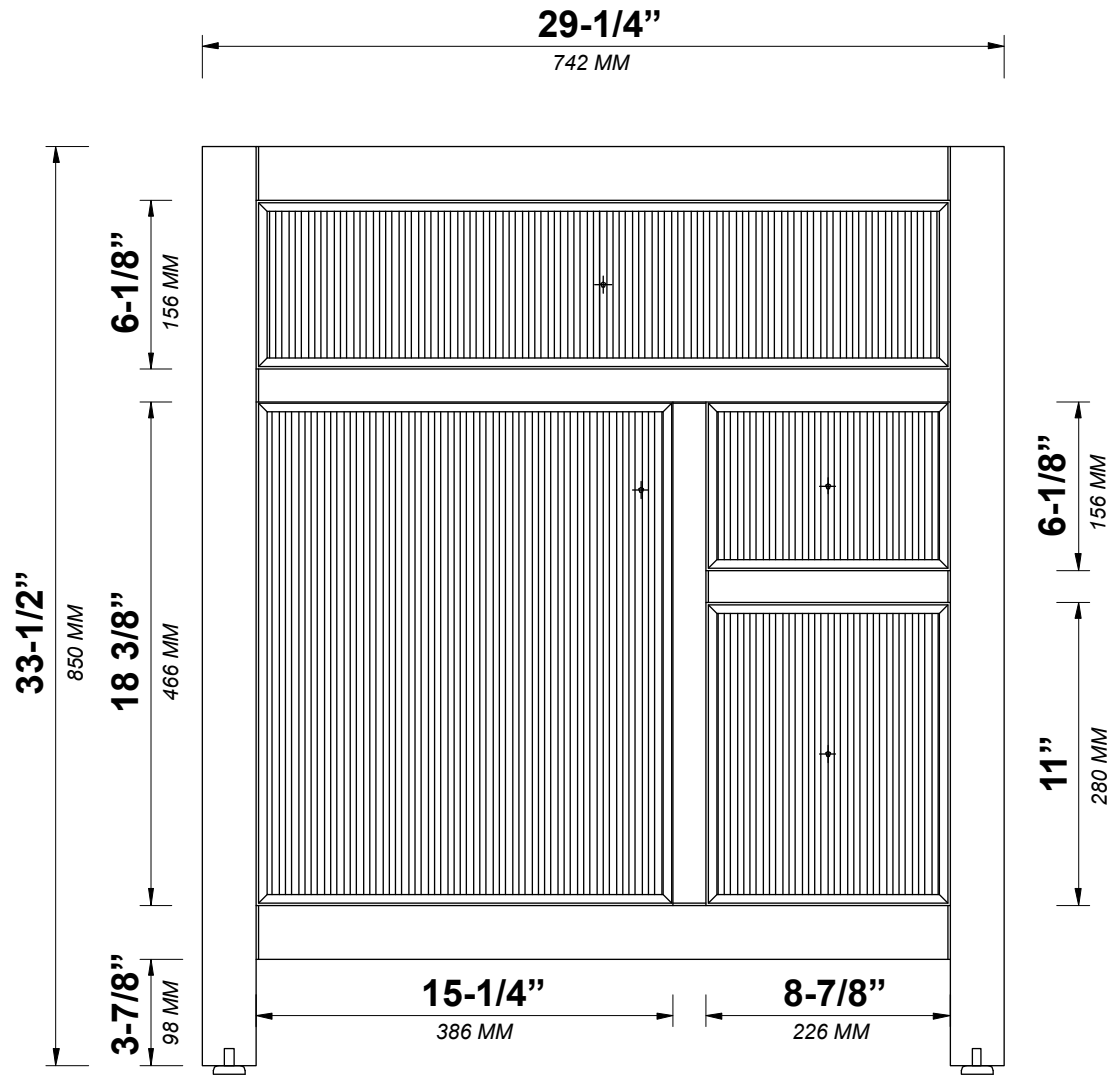

SONOMA OAK 30 IN SINGLE SINK BATHROOM VANITY

SONOMA OAK 30 IN SINGLE SINK CABINET

FRONT VIEW

SONOMA OAK 30 IN SINGLE SINK CABINET

TOP VIEW

SONOMA OAK 30 IN SINGLE SINK CABINET

BACK VIEW

SONOMA OAK 30 IN SINGLE SINK CABINET

SIDE VIEW

30 IN SINGLE SINK 2 IN STRAIGHT MITERED EDGE COUNTERTOP

30 IN SINGLE SINK 2 IN STRAIGHT MITERED EDGE COUNTERTOP

NOTE: The dimensions specified below pertain exclusively to **Straight Mitered Edge** countertops. For information regarding **Double Cove Edge** dimensions, please refer to the Double Cove Edge dimensions section.

STANDARD RECTANGULAR UNDERMOUNT SINK

30 IN SINGLE SINK 1.5 IN DOUBLE COVE EDGE COUNTERTOP

30 IN SINGLE SINK 1.5 IN DOUBLE COVE EDGE COUNTERTOP

NOTE: The dimensions specified below pertain exclusively to **Double Cove Edge** countertops. For information regarding **Straight Mitered Edge** dimensions, please refer to the Straight Mitered Edge dimensions section.