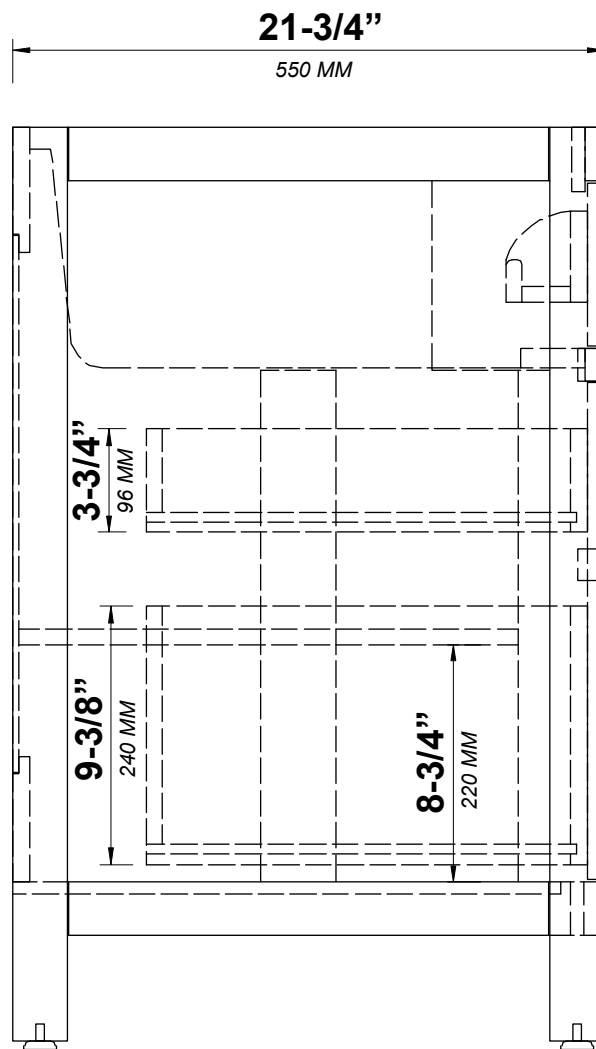

SONOMA OAK 30 IN SINGLE SINK BATHROOM VANITY

SONOMA OAK 30 IN SINGLE SINK CABINET

FRONT VIEW

SONOMA OAK 30 IN SINGLE SINK CABINET

TOP VIEW

SONOMA OAK 30 IN SINGLE SINK CABINET

BACK VIEW

SONOMA OAK 30 IN SINGLE SINK CABINET

SIDE VIEW

30 IN SINGLE SINK 2 IN STRAIGHT MITERED EDGE COUNTERTOP

30 IN SINGLE SINK 2 IN STRAIGHT MITERED EDGE COUNTERTOP

NOTE: The dimensions specified below pertain exclusively to **Straight Mitered Edge** countertops. For information regarding **Double Cove Edge** dimensions, please refer to the Double Cove Edge dimensions section.

STANDARD RECTANGULAR UNDERMOUNT SINK

30 IN SINGLE SINK 1.5 IN DOUBLE COVE EDGE COUNTERTOP

30 IN SINGLE SINK 1.5 IN DOUBLE COVE EDGE COUNTERTOP

NOTE: The dimensions specified below pertain exclusively to **Double Cove Edge** countertops. For information regarding **Straight Mitered Edge** dimensions, please refer to the Straight Mitered Edge dimensions section.