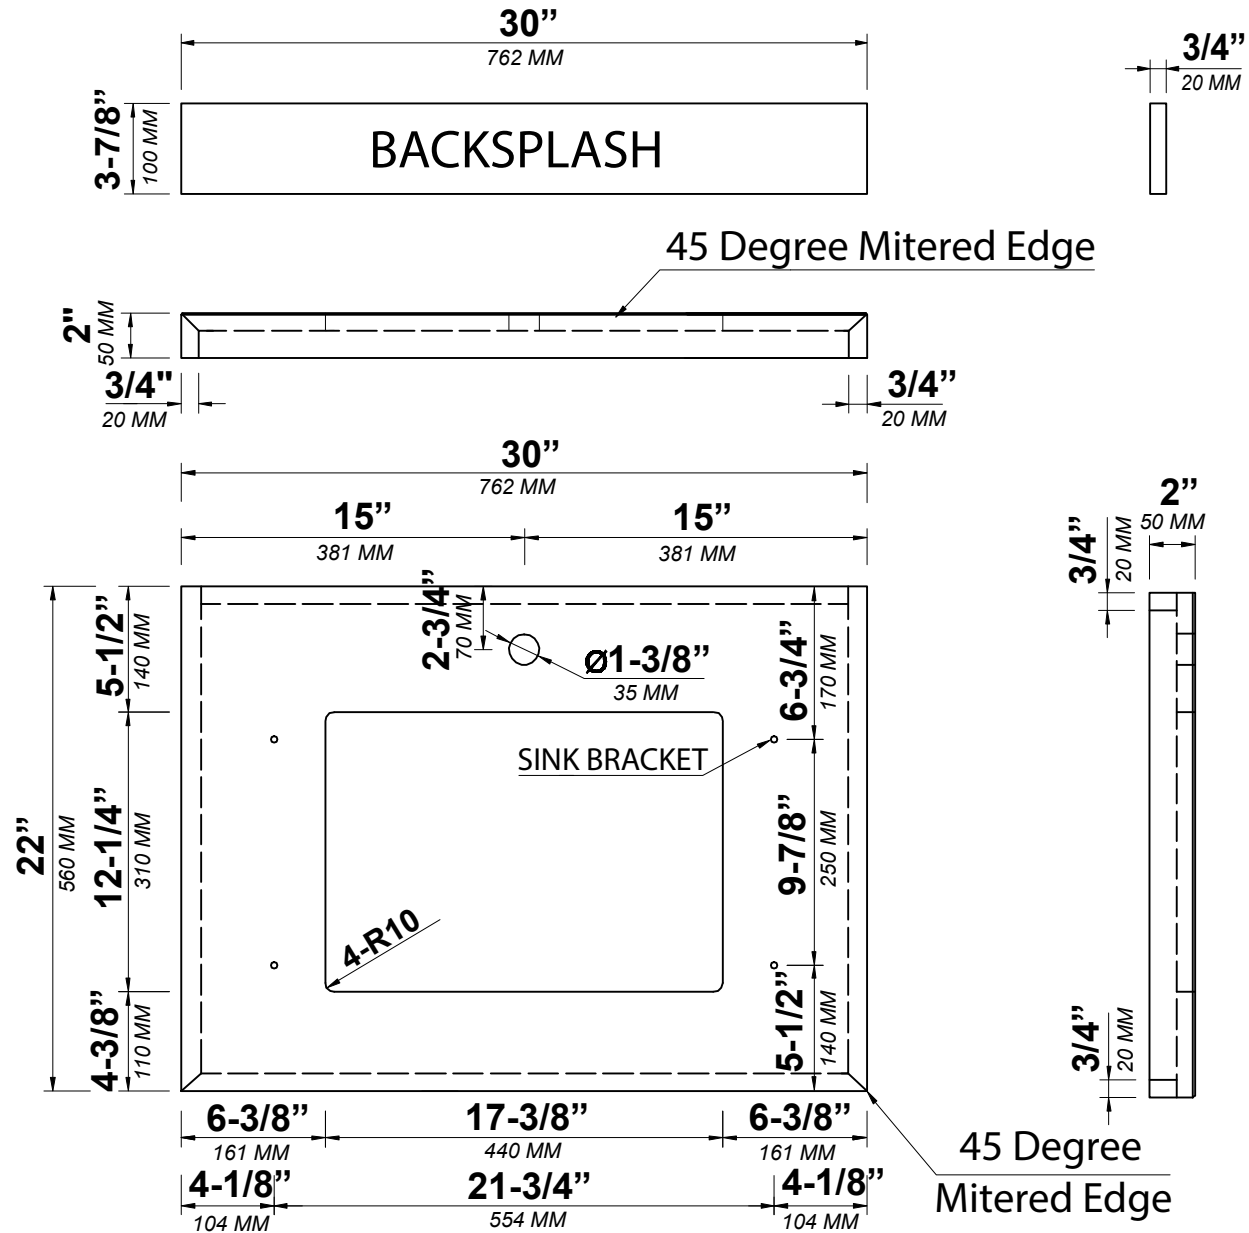

SIDE VIEW

30 IN SINGLE SINK 2 IN STRAIGHT MITERED EDGE COUNTERTOP

30 IN SINGLE SINK 2 IN STRAIGHT MITERED EDGE COUNTERTOP

NOTE: The dimensions specified below pertain exclusively to **Straight Mitered Edge** countertops. For information regarding **Double Cove Edge** dimensions, please refer to the Double Cove Edge dimensions section.

STANDARD RECTANGULAR UNDERMOUNT SINK

30 IN SINGLE SINK 1.5 IN DOUBLE COVE EDGE COUNTERTOP

30 IN SINGLE SINK 1.5 IN DOUBLE COVE EDGE COUNTERTOP

NOTE: The dimensions specified below pertain exclusively to **Double Cove Edge** countertops. For information regarding **Straight Mitered Edge** dimensions, please refer to the Straight Mitered Edge dimensions section.