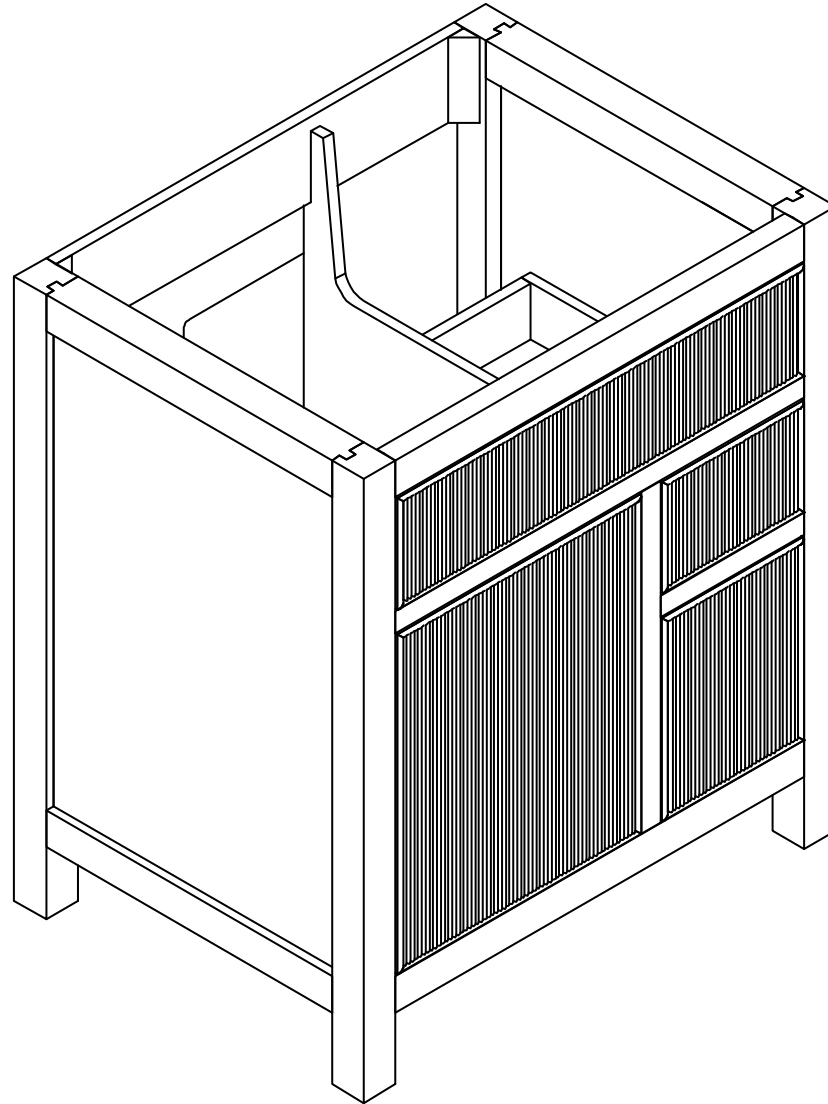

SONOMA OAK 30 IN SINGLE SINK BATHROOM VANITY

SONOMA OAK 30 IN SINGLE SINK CABINET

FRONT VIEW

SONOMA OAK 30 IN SINGLE SINK CABINET

TOP VIEW

SONOMA OAK 30 IN SINGLE SINK CABINET

BACK VIEW

SONOMA OAK 30 IN SINGLE SINK CABINET

SIDE VIEW

30 IN SINGLE SINK 2 IN STRAIGHT MITERED EDGE COUNTERTOP

30 IN SINGLE SINK 2 IN STRAIGHT MITERED EDGE COUNTERTOP

NOTE: The dimensions specified below pertain exclusively to **Straight Mitered Edge** countertops. For information regarding **Double Cove Edge** dimensions, please refer to the Double Cove Edge dimensions section.

STANDARD RECTANGULAR UNDERMOUNT SINK

30 IN SINGLE SINK 1.5 IN DOUBLE COVE EDGE COUNTERTOP

30 IN SINGLE SINK 1.5 IN DOUBLE COVE EDGE COUNTERTOP

NOTE: The dimensions specified below pertain exclusively to **Double Cove Edge** countertops. For information regarding **Straight Mitered Edge** dimensions, please refer to the Straight Mitered Edge dimensions section.