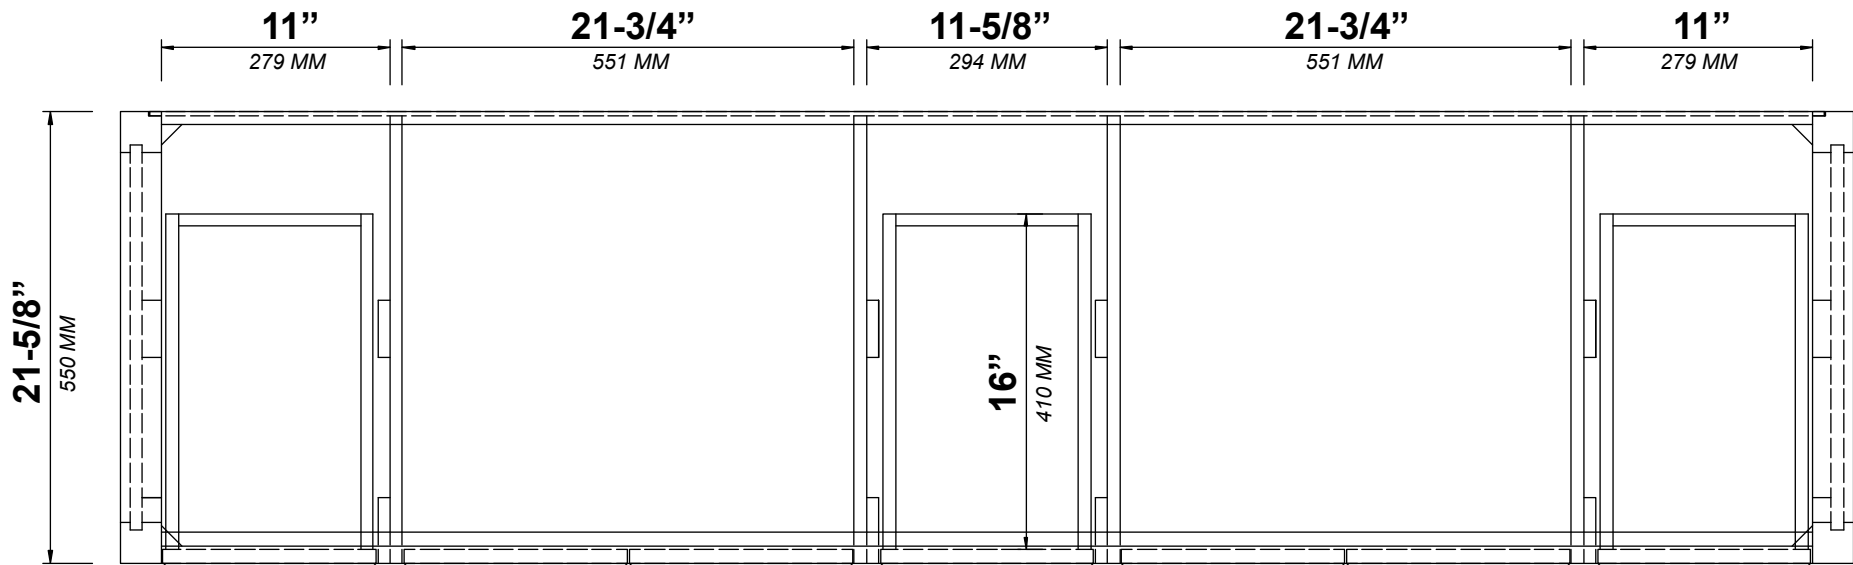

SONOMA 84 IN DOUBLE SINK BATHROOM VANITY

SONOMA 84 IN DOUBLE SINK CABINET

FRONT VIEW

SONOMA 84 IN DOUBLE SINK CABINET

TOP VIEW

SONOMA 84 IN DOUBLE SINK CABINET

BACK VIEW

SONOMA 84 IN DOUBLE SINK CABINET

SIDE VIEW

84 IN DOUBLE SINK 2 IN STRAIGHT MITERED EDGE COUNTERTOP

84 IN DOUBLE SINK 2 IN STRAIGHT MITERED EDGE COUNTERTOP

NOTE: The dimensions specified below pertain exclusively to **Straight Mitered Edge** countertops. For information regarding **Double Cove Edge** dimensions, please refer to the **Double Cove Edge** dimensions section.

STANDARD RECTANGULAR UNDERMOUNT SINK

84 IN DOUBLE SINK 1.5 IN DOUBLE COVE EDGE COUNTERTOP

84 IN DOUBLE SINK 1.5 IN DOUBLE COVE EDGE COUNTERTOP

NOTE: The dimensions specified below pertain exclusively to **Double Cove Edge** countertops. For information regarding **Straight Mitered Edge** dimensions, please refer to the **Straight Mitered Edge** dimensions section.