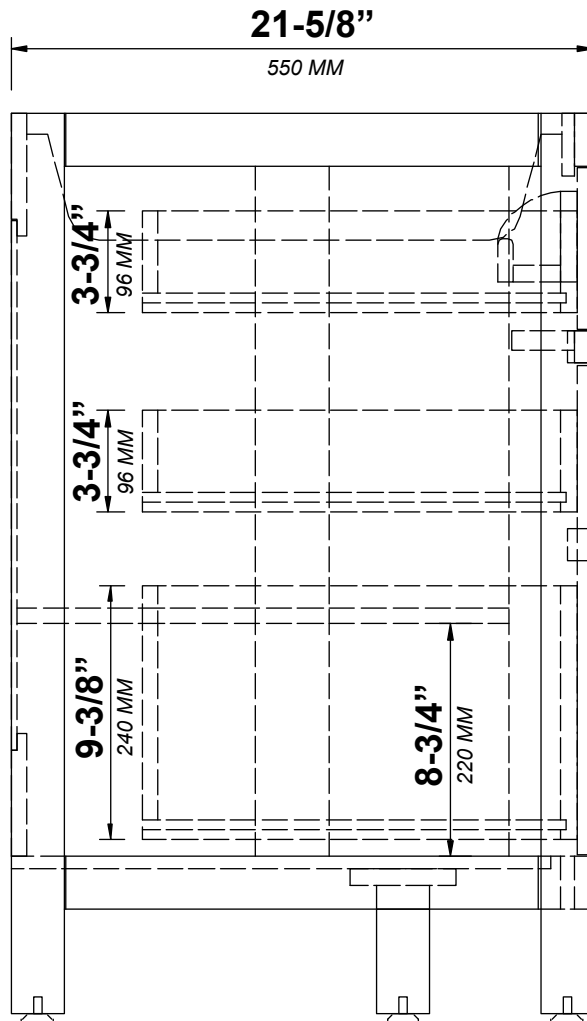

SONOMA 84 IN DOUBLE SINK BATHROOM VANITY

SONOMA 84 IN DOUBLE SINK CABINET

FRONT VIEW

SONOMA 84 IN DOUBLE SINK CABINET

TOP VIEW

SONOMA 84 IN DOUBLE SINK CABINET

BACK VIEW

SONOMA 84 IN DOUBLE SINK CABINET

SIDE VIEW

84 IN DOUBLE SINK 2 IN STRAIGHT MITERED EDGE COUNTERTOP

84 IN DOUBLE SINK 2 IN STRAIGHT MITERED EDGE COUNTERTOP

NOTE: The dimensions specified below pertain exclusively to **Straight Mitered Edge** countertops. For information regarding **Double Cove Edge** dimensions, please refer to the **Double Cove Edge** dimensions section.

STANDARD RECTANGULAR UNDERMOUNT SINK

84 IN DOUBLE SINK 1.5 IN DOUBLE COVE EDGE COUNTERTOP

84 IN DOUBLE SINK 1.5 IN DOUBLE COVE EDGE COUNTERTOP

NOTE: The dimensions specified below pertain exclusively to **Double Cove Edge** countertops. For information regarding **Straight Mitered Edge** dimensions, please refer to the **Straight Mitered Edge** dimensions section.