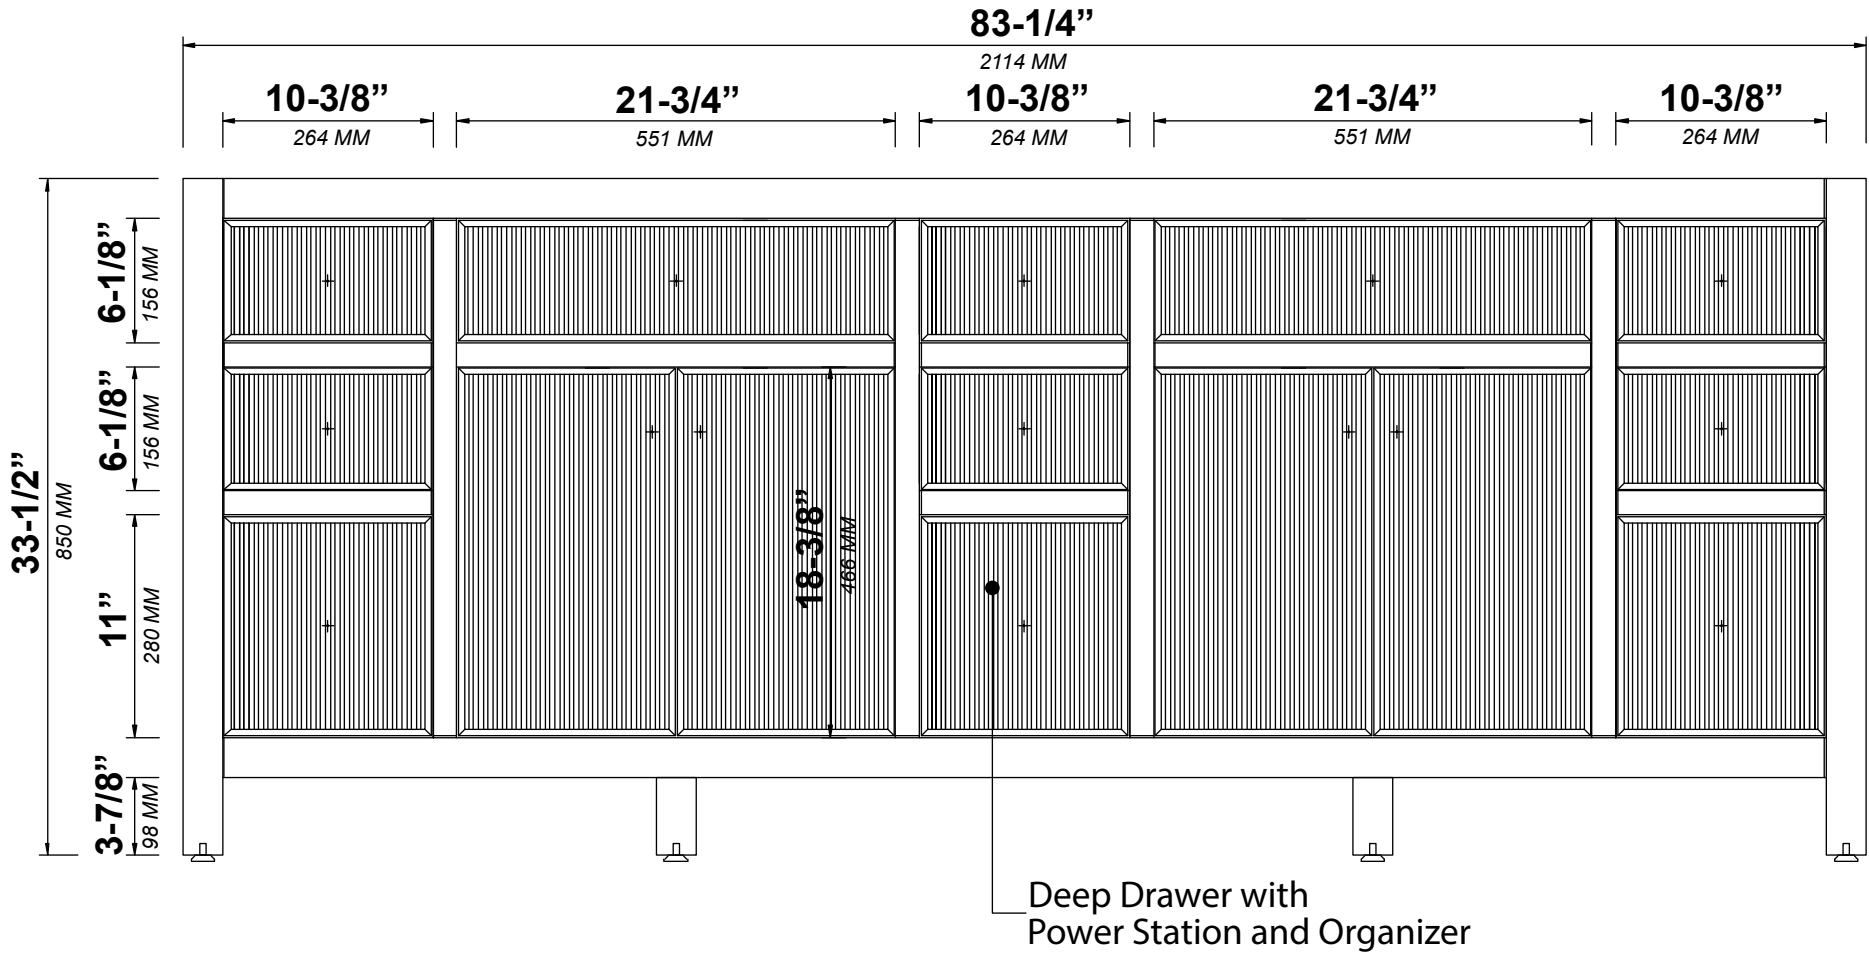

SONOMA 84 IN DOUBLE SINK BATHROOM VANITY

SONOMA 84 IN DOUBLE SINK CABINET

FRONT VIEW

SONOMA 84 IN DOUBLE SINK CABINET

TOP VIEW

SONOMA 84 IN DOUBLE SINK CABINET

BACK VIEW

SONOMA 84 IN DOUBLE SINK CABINET

SIDE VIEW

84 IN DOUBLE SINK 2 IN STRAIGHT MITERED EDGE COUNTERTOP

84 IN DOUBLE SINK 2 IN STRAIGHT MITERED EDGE COUNTERTOP

NOTE: The dimensions specified below pertain exclusively to **Straight Mitered Edge** countertops. For information regarding **Double Cove Edge** dimensions, please refer to the **Double Cove Edge** dimensions section.

STANDARD RECTANGULAR UNDERMOUNT SINK

84 IN DOUBLE SINK 1.5 IN DOUBLE COVE EDGE COUNTERTOP

84 IN DOUBLE SINK 1.5 IN DOUBLE COVE EDGE COUNTERTOP

NOTE: The dimensions specified below pertain exclusively to **Double Cove Edge** countertops. For information regarding **Straight Mitered Edge** dimensions, please refer to the **Straight Mitered Edge** dimensions section.