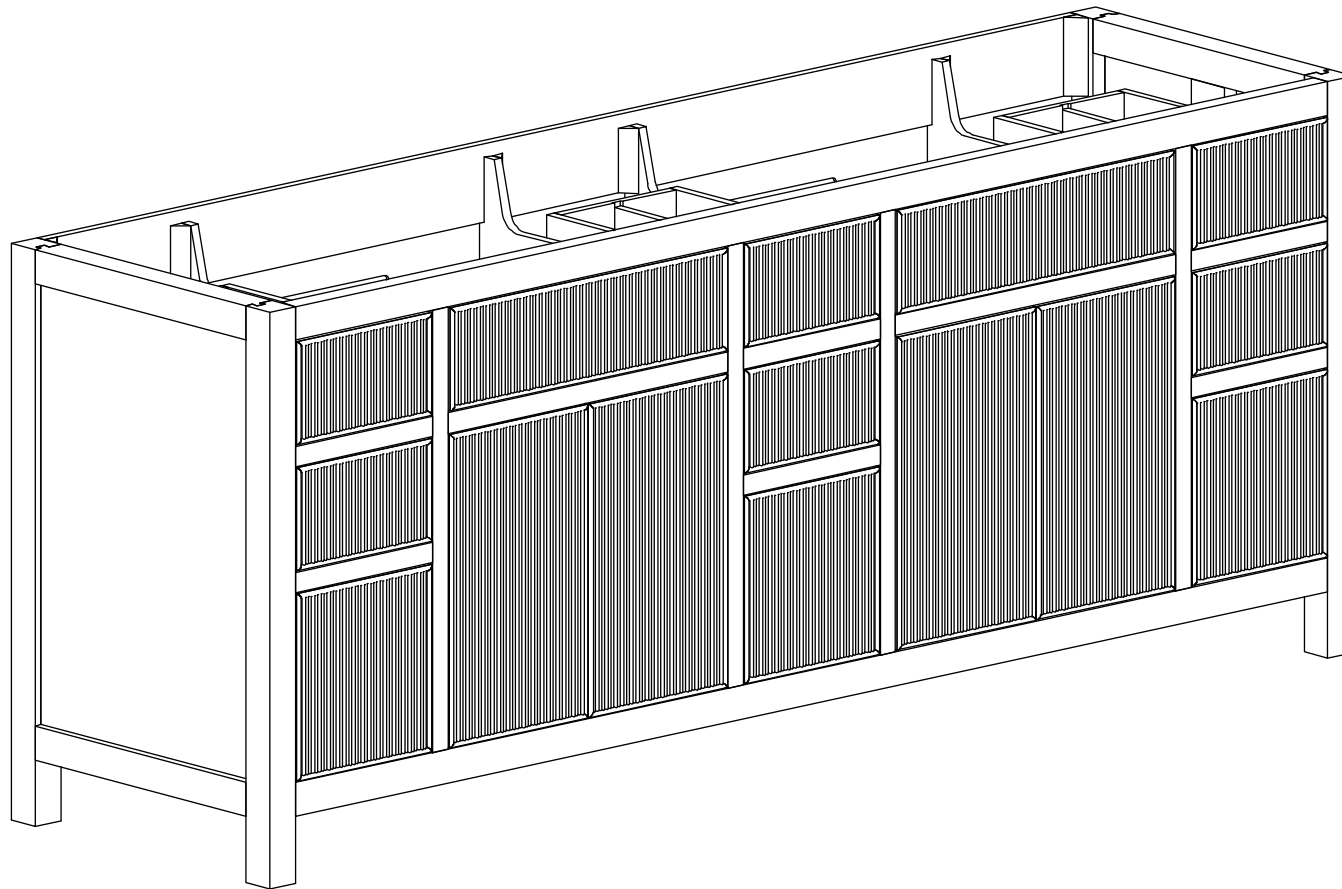

SONOMA 84 IN DOUBLE SINK BATHROOM VANITY

SONOMA 84 IN DOUBLE SINK CABINET

FRONT VIEW

SONOMA 84 IN DOUBLE SINK CABINET

TOP VIEW

SONOMA 84 IN DOUBLE SINK CABINET

BACK VIEW

SONOMA 84 IN DOUBLE SINK CABINET

SIDE VIEW

84 IN DOUBLE SINK 2 IN STRAIGHT MITERED EDGE COUNTERTOP

84 IN DOUBLE SINK 2 IN STRAIGHT MITERED EDGE COUNTERTOP

NOTE: The dimensions specified below pertain exclusively to **Straight Mitered Edge** countertops. For information regarding **Double Cove Edge** dimensions, please refer to the **Double Cove Edge** dimensions section.

STANDARD RECTANGULAR UNDERMOUNT SINK

84 IN DOUBLE SINK 1.5 IN DOUBLE COVE EDGE COUNTERTOP

84 IN DOUBLE SINK 1.5 IN DOUBLE COVE EDGE COUNTERTOP

NOTE: The dimensions specified below pertain exclusively to **Double Cove Edge** countertops. For information regarding **Straight Mitered Edge** dimensions, please refer to the **Straight Mitered Edge** dimensions section.