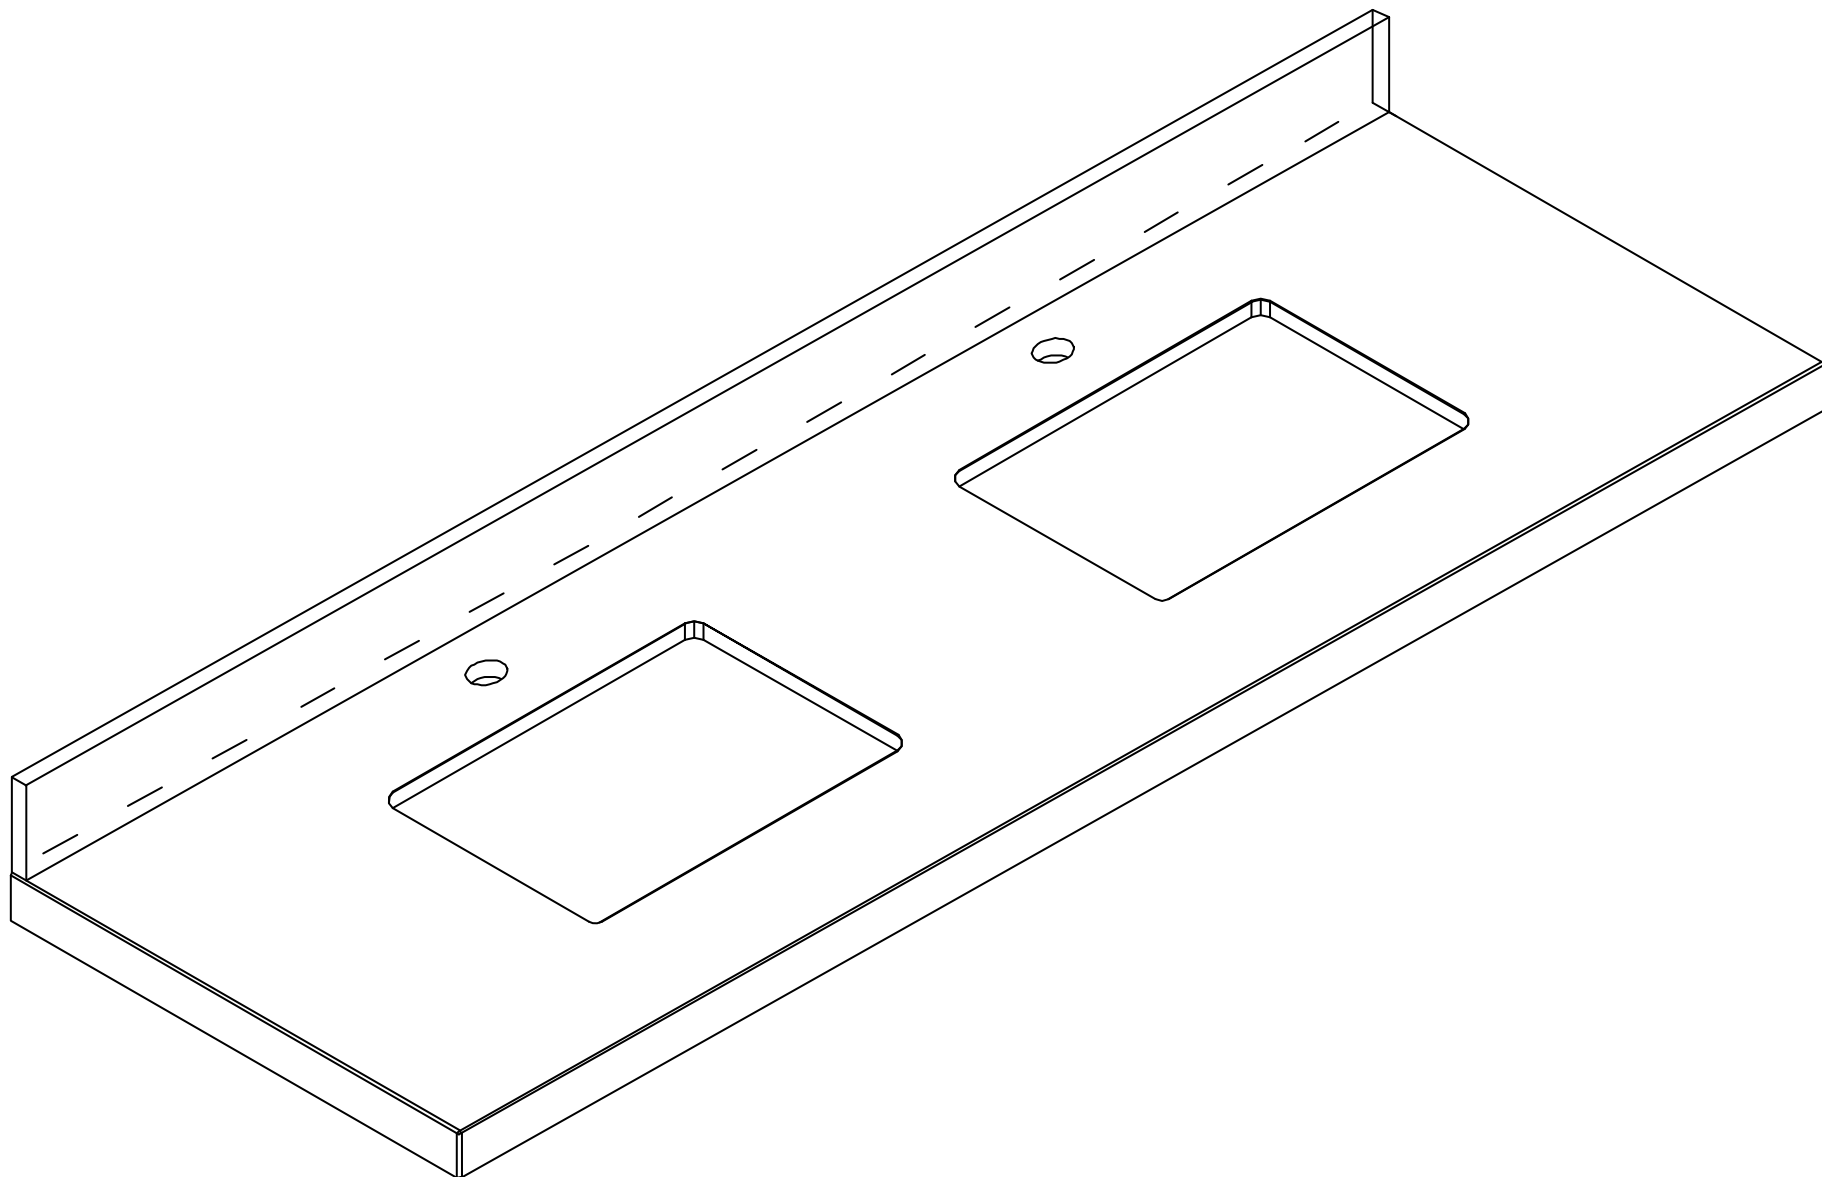

SONOMA 84 IN DOUBLE SINK BATHROOM VANITY

SONOMA 84 IN DOUBLE SINK CABINET

FRONT VIEW

SONOMA 84 IN DOUBLE SINK CABINET

TOP VIEW

SONOMA 84 IN DOUBLE SINK CABINET

BACK VIEW

SONOMA 84 IN DOUBLE SINK CABINET

SIDE VIEW

84 IN DOUBLE SINK 2 IN STRAIGHT MITERED EDGE COUNTERTOP

84 IN DOUBLE SINK 2 IN STRAIGHT MITERED EDGE COUNTERTOP

NOTE: The dimensions specified below pertain exclusively to **Straight Mitered Edge** countertops. For information regarding **Double Cove Edge** dimensions, please refer to the **Double Cove Edge** dimensions section.

STANDARD RECTANGULAR UNDERMOUNT SINK

84 IN DOUBLE SINK 1.5 IN DOUBLE COVE EDGE COUNTERTOP

84 IN DOUBLE SINK 1.5 IN DOUBLE COVE EDGE COUNTERTOP

NOTE: The dimensions specified below pertain exclusively to **Double Cove Edge** countertops. For information regarding **Straight Mitered Edge** dimensions, please refer to the **Straight Mitered Edge** dimensions section.