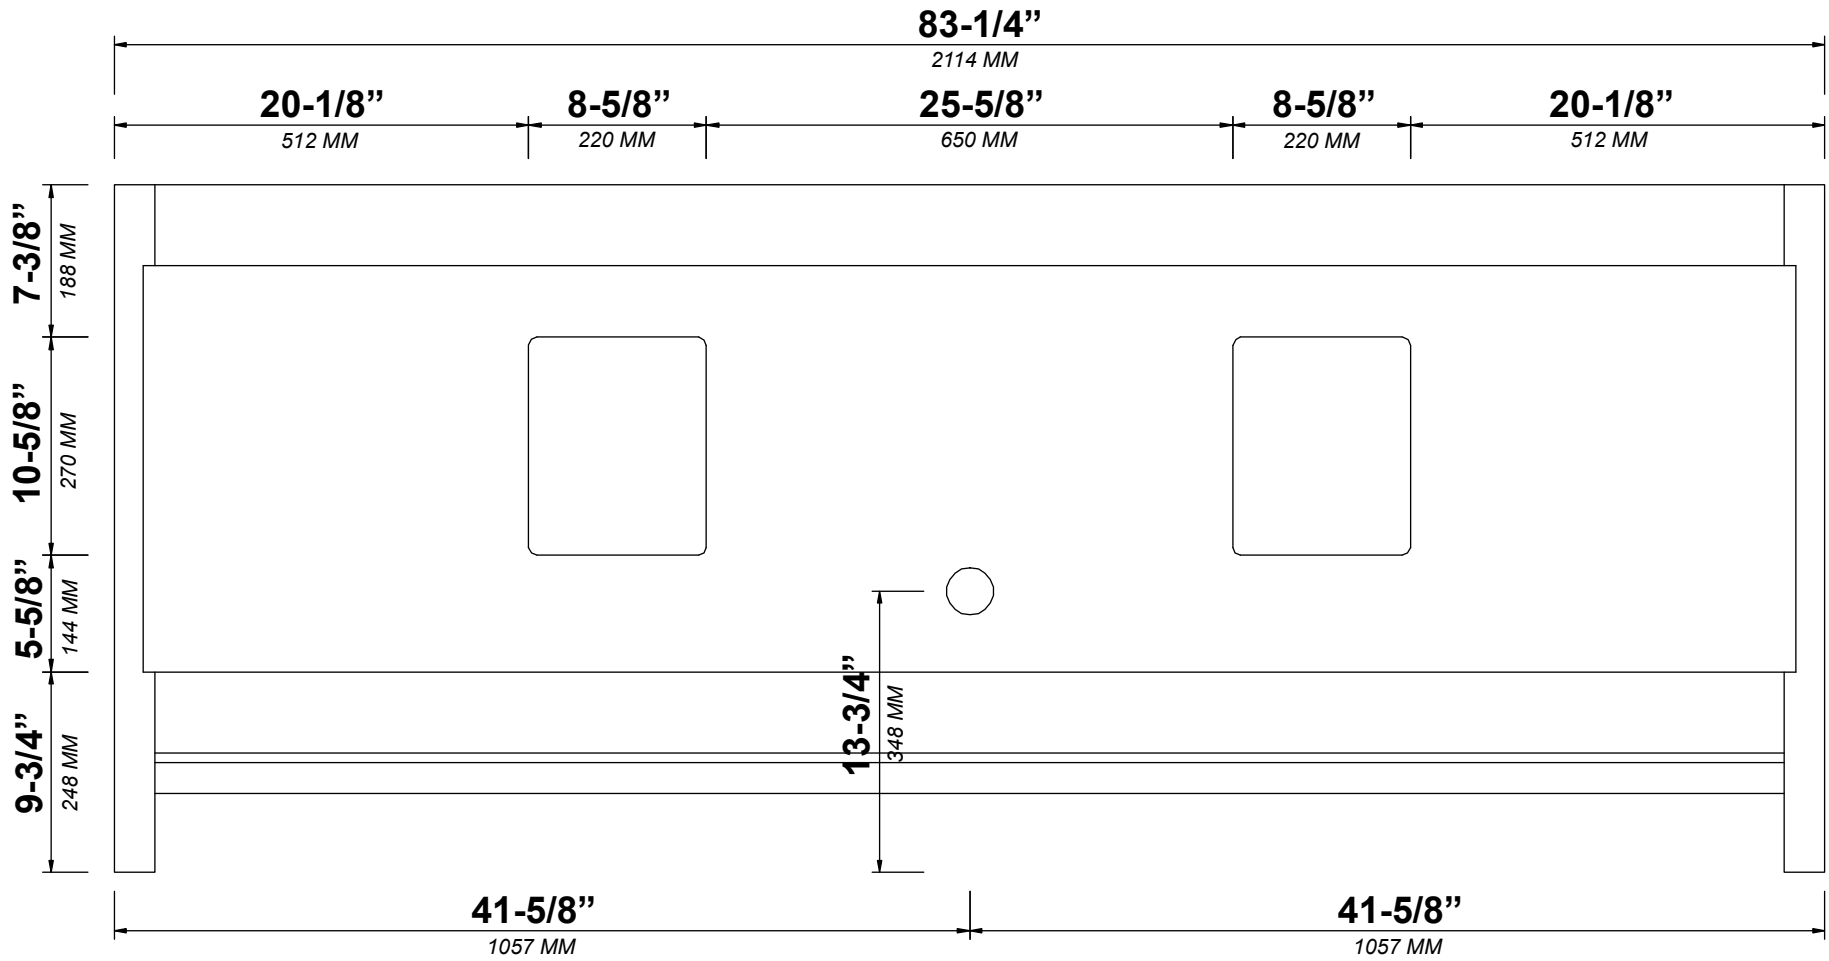

SONOMA 84 IN DOUBLE SINK BATHROOM VANITY

SONOMA 84 IN DOUBLE SINK CABINET

FRONT VIEW

SONOMA 84 IN DOUBLE SINK CABINET

TOP VIEW

SONOMA 84 IN DOUBLE SINK CABINET

BACK VIEW

SONOMA 84 IN DOUBLE SINK CABINET

SIDE VIEW

84 IN DOUBLE SINK 2 IN STRAIGHT MITERED EDGE COUNTERTOP

84 IN DOUBLE SINK 2 IN STRAIGHT MITERED EDGE COUNTERTOP

NOTE: The dimensions specified below pertain exclusively to **Straight Mitered Edge** countertops. For information regarding **Double Cove Edge** dimensions, please refer to the **Double Cove Edge** dimensions section.

STANDARD RECTANGULAR UNDERMOUNT SINK

84 IN DOUBLE SINK 1.5 IN DOUBLE COVE EDGE COUNTERTOP

84 IN DOUBLE SINK 1.5 IN DOUBLE COVE EDGE COUNTERTOP

NOTE: The dimensions specified below pertain exclusively to **Double Cove Edge** countertops. For information regarding **Straight Mitered Edge** dimensions, please refer to the **Straight Mitered Edge** dimensions section.