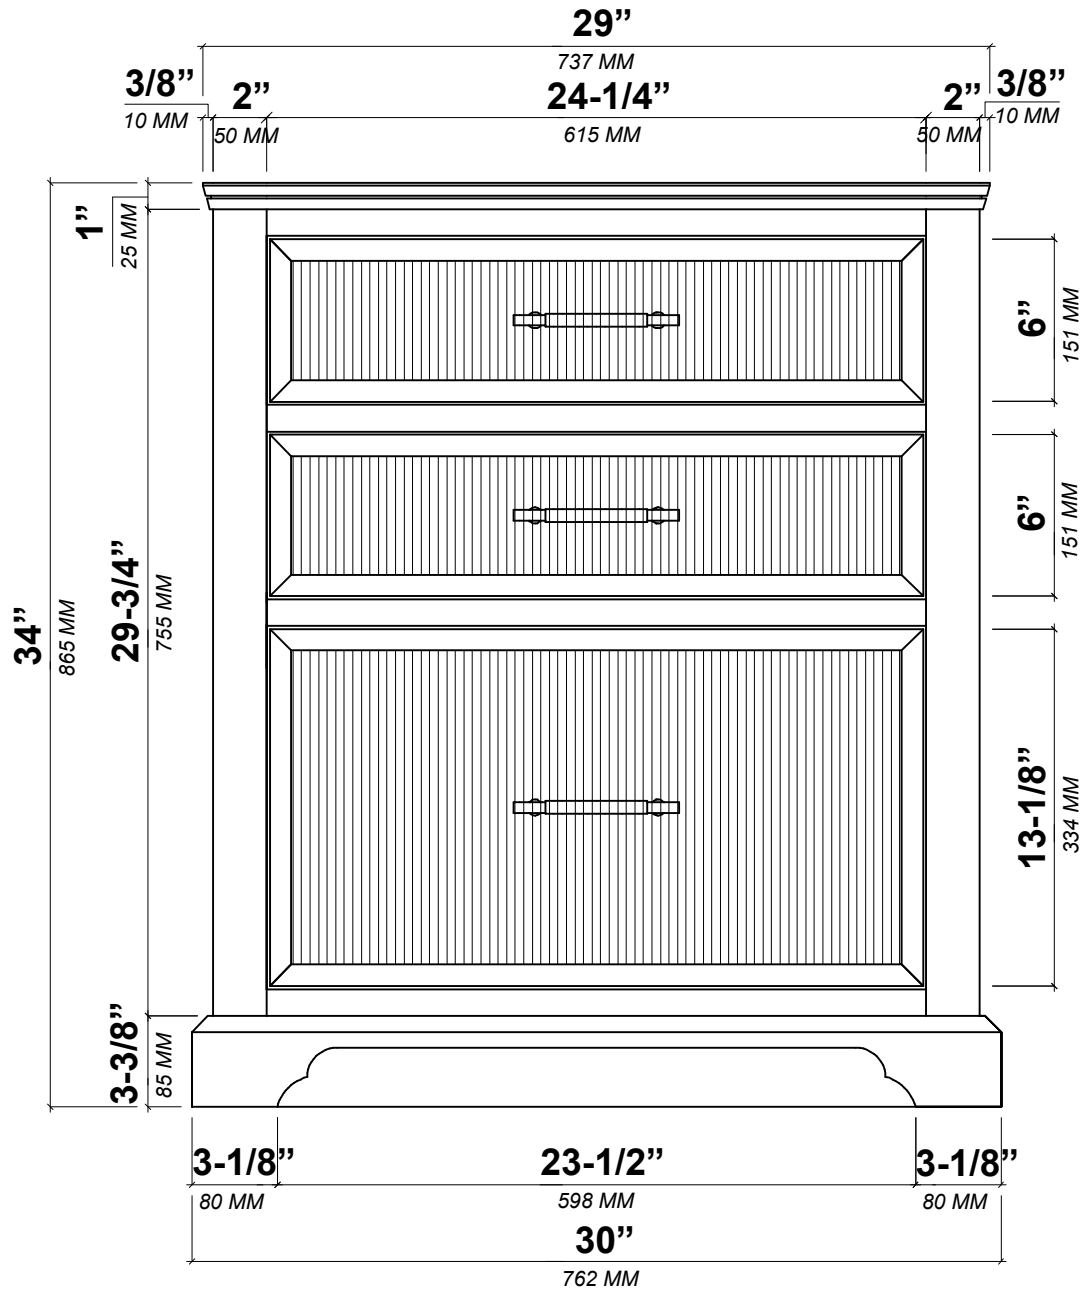

ALYS TEAK 30 IN SINGLE SINK CABINET

FRONT VIEW