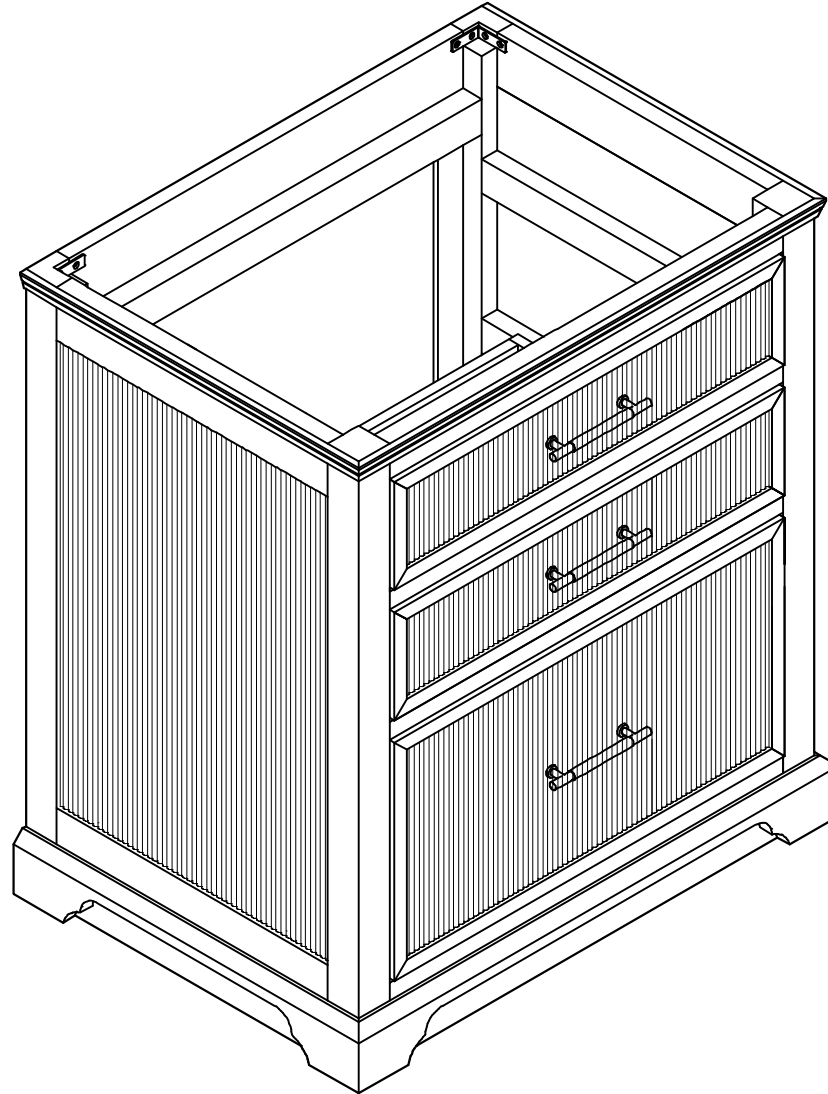

**ALYS TEAK 30 IN SINGLE SINK  
BATHROOM VANITY**

# ALYS TEAK 30 IN SINGLE SINK CABINET