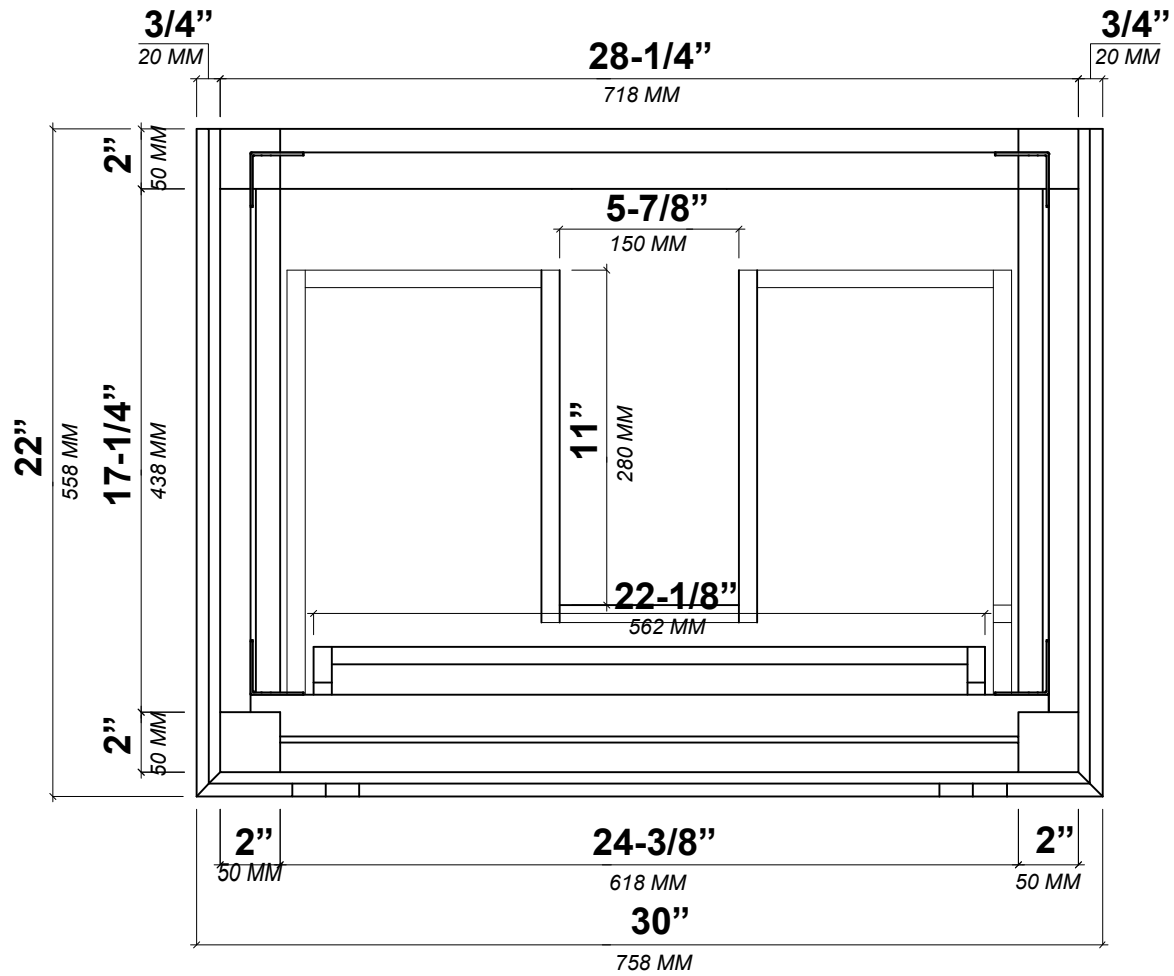

ALYS TEAK 30 IN SINGLE SINK CABINET

TOP VIEW