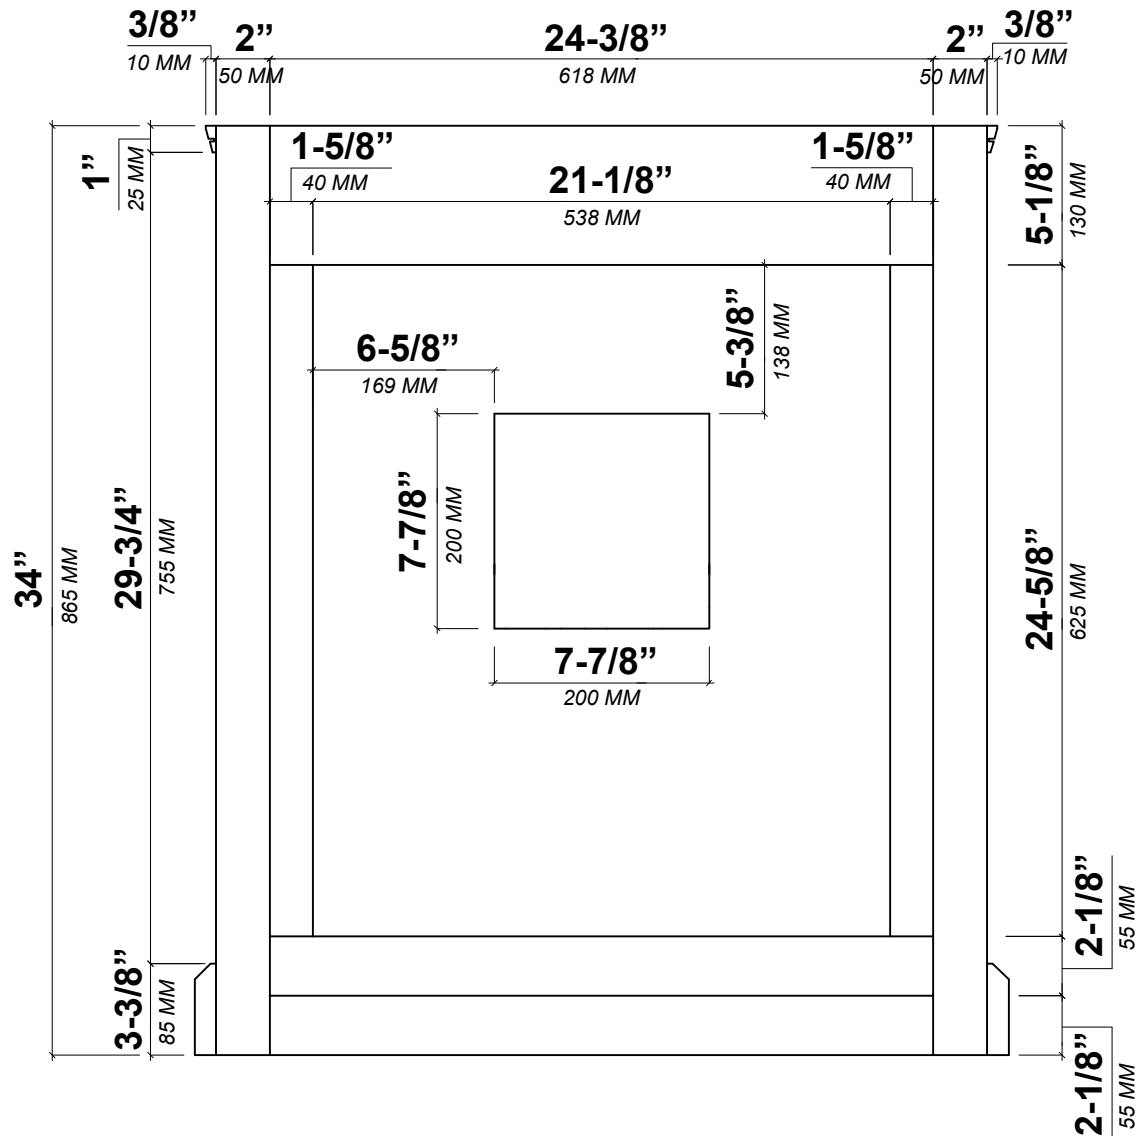

ALYS TEAK 30 IN SINGLE SINK CABINET

BACK VIEW