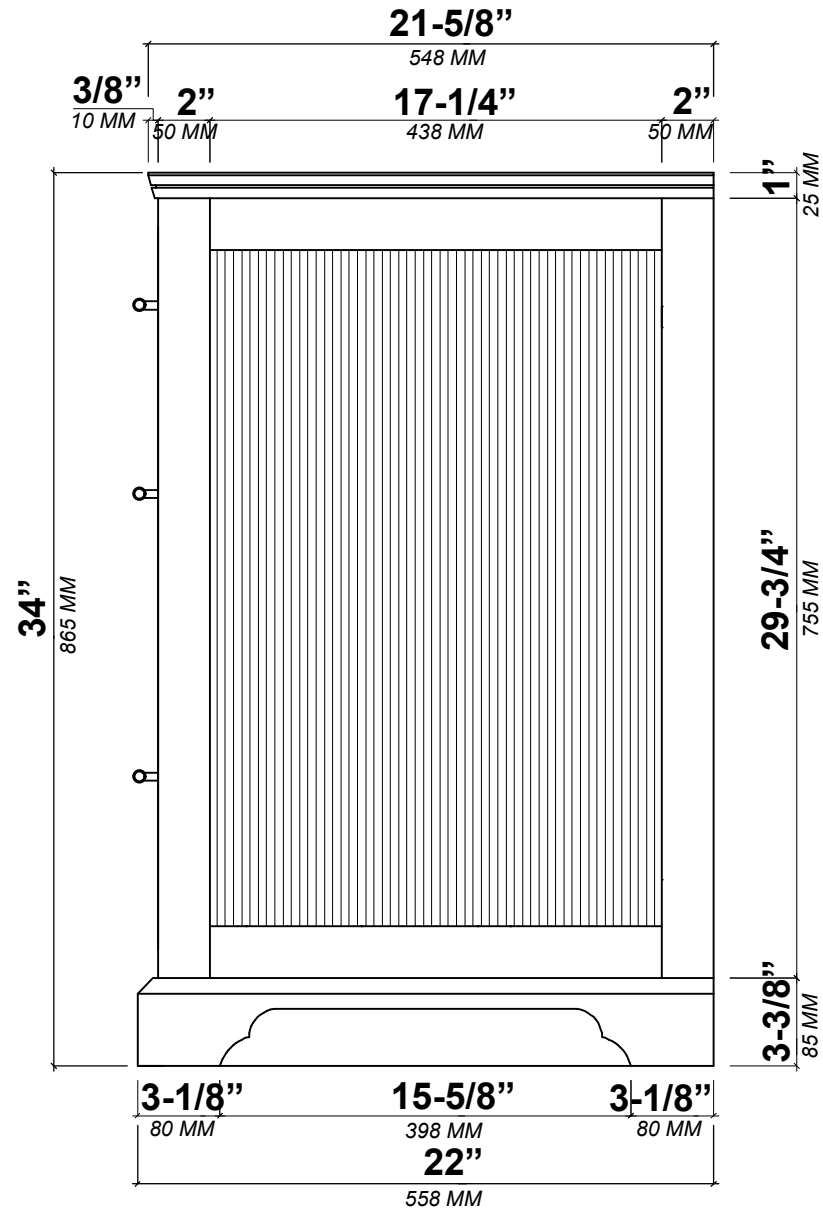

## TOP VIEW

## SIDE VIEW

30 IN SINGLE SINK 2 IN STRAIGHT MITERED EDGE COUNTERTOP

# 30 IN SINGLE SINK 2 IN STRAIGHT MITERED EDGE COUNTERTOP

NOTE: The dimensions specified below pertain exclusively to **Straight Mitered Edge** countertops. For information regarding **Double Cove Edge** dimensions, please refer to the Double Cove Edge dimensions section.

# 30 IN SINGLE SINK 1.5 IN DOUBLE COVE EDGE COUNTERTOP

NOTE: The dimensions specified below pertain exclusively to **Double Cove Edge** countertops. For information regarding **Straight Mitered Edge** dimensions, please refer to the Straight Mitered Edge dimensions section.