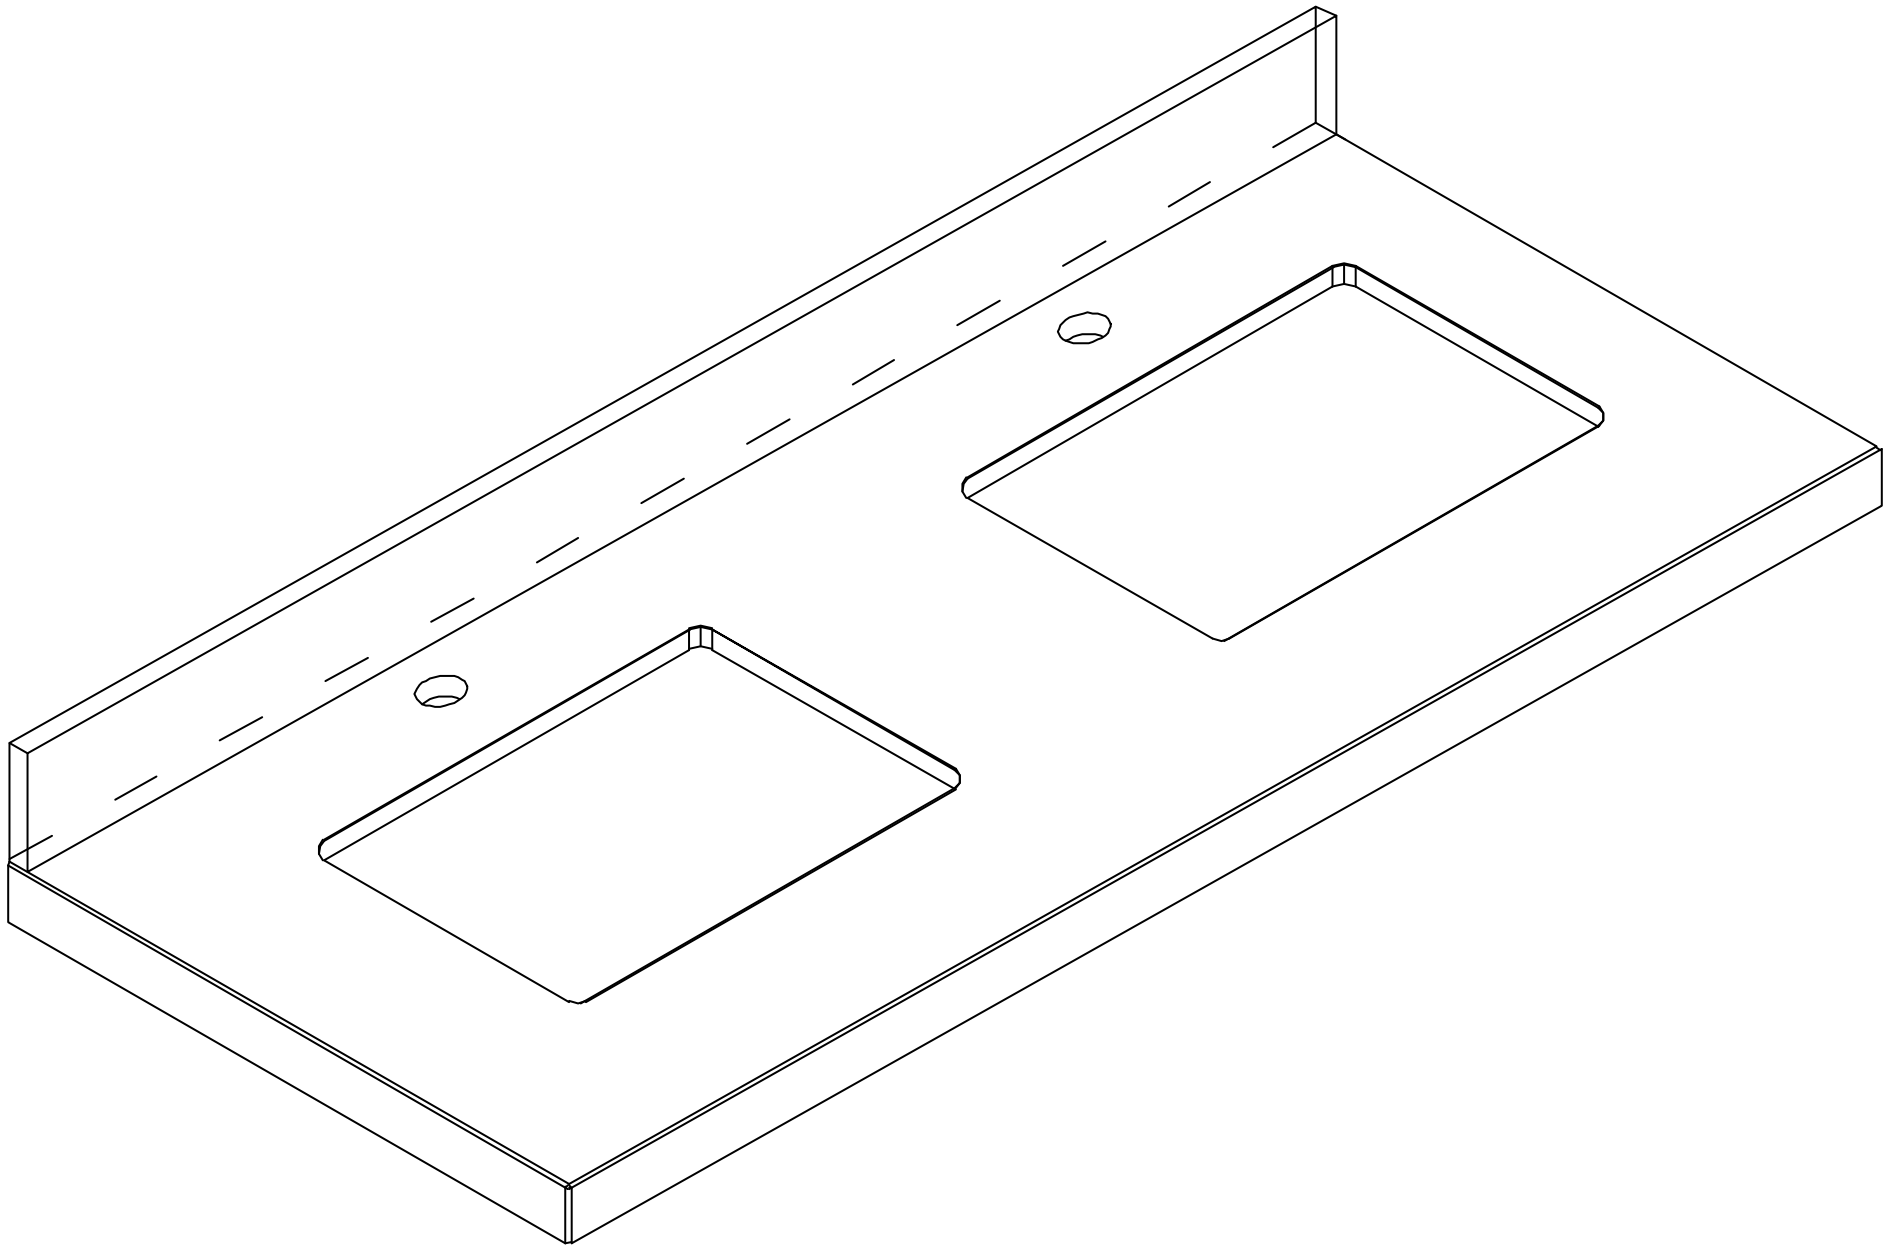

**ALYS TEAK 60 IN DOUBLE SINK
BATHROOM VANITY**

ALYS TEAK 60 IN DOUBLE SINK CABINET

FRONT VIEW

ALYS TEAK 60 IN DOUBLE SINK CABINET

TOP VIEW

ALYS TEAK 60 IN DOUBLE SINK CABINET

BACK VIEW

ALYS TEAK 60 IN DOUBLE SINK CABINET

SIDE VIEW

60 IN DOUBLE SINK 2 IN STRAIGHT MITERED EDGE COUNTERTOP

60 IN DOUBLE SINK 2 IN STRAIGHT MITERED EDGE COUNTERTOP

NOTE: The dimensions specified below pertain exclusively to **Straight Mitered Edge** countertops. For information regarding **Double Cove Edge** dimensions, please refer to the Double Cove Edge dimensions section.

STANDARD RECTANGULAR UNDERMOUNT SINK

60 IN DOUBLE SINK 1.5 IN DOUBLE COVE EDGE COUNTERTOP

60 IN DOUBLE SINK 1.5 IN DOUBLE COVE EDGE COUNTERTOP

NOTE: The dimensions specified below pertain exclusively to **Double Cove Edge** countertops. For information regarding **Straight Mitered Edge** dimensions, please refer to the Straight Mitered Edge dimensions section.