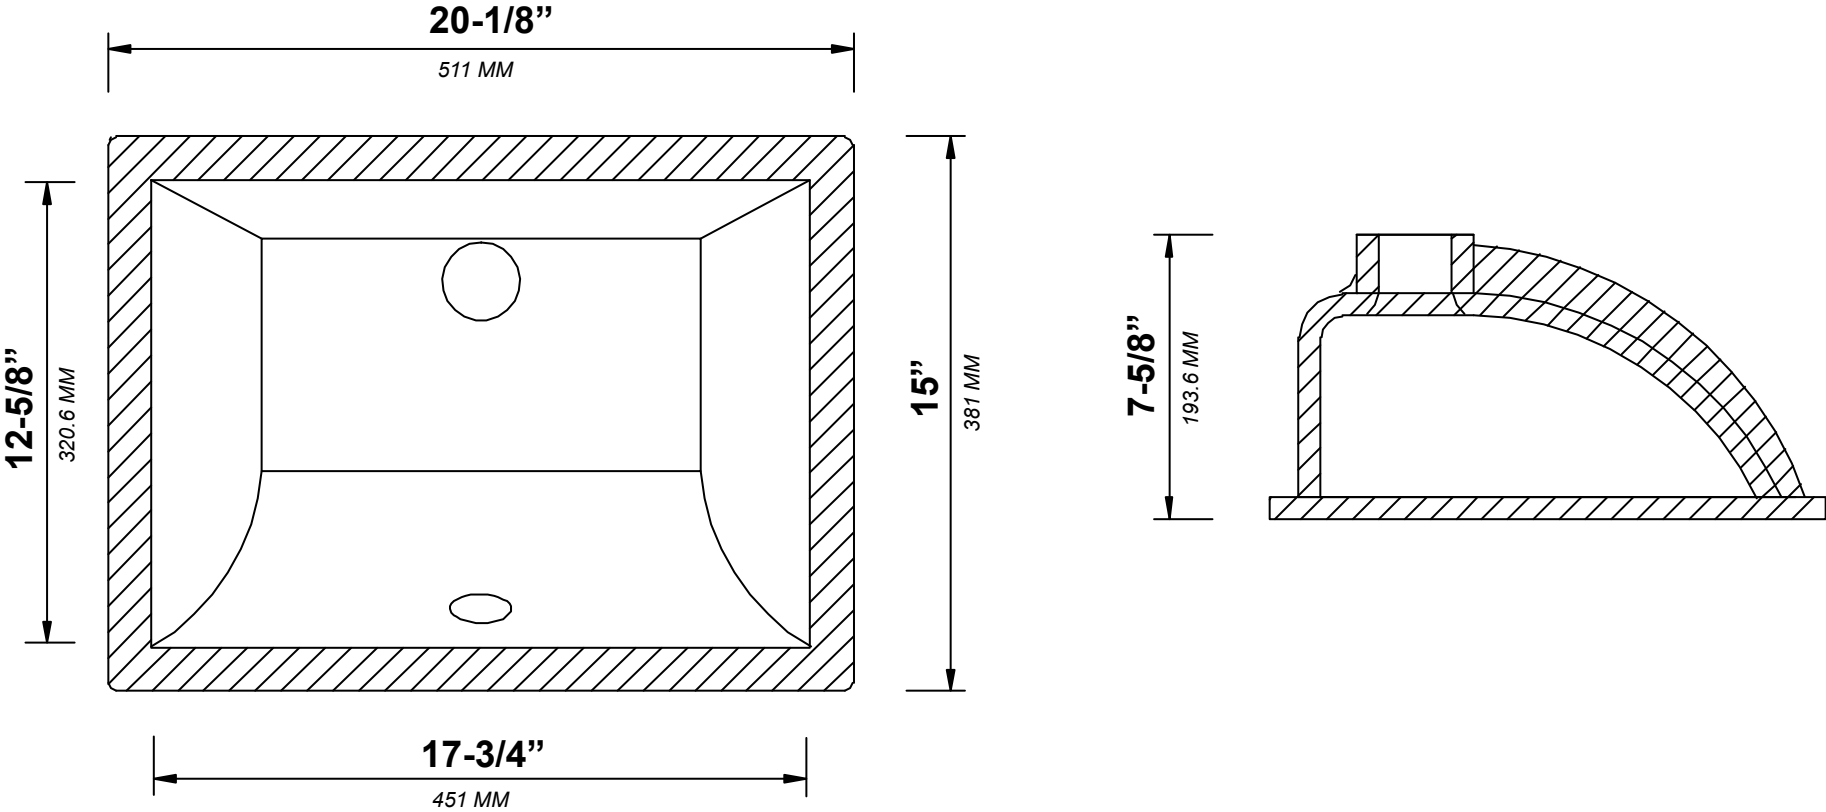

SIDE VIEW

60 IN DOUBLE SINK 2 IN STRAIGHT MITERED EDGE COUNTERTOP

60 IN DOUBLE SINK 2 IN STRAIGHT MITERED EDGE COUNTERTOP

NOTE: The dimensions specified below pertain exclusively to **Straight Mitered Edge** countertops. For information regarding **Double Cove Edge** dimensions, please refer to the Double Cove Edge dimensions section.

STANDARD RECTANGULAR UNDERMOUNT SINK

60 IN DOUBLE SINK 1.5 IN DOUBLE COVE EDGE COUNTERTOP

60 IN DOUBLE SINK 1.5 IN DOUBLE COVE EDGE COUNTERTOP

NOTE: The dimensions specified below pertain exclusively to **Double Cove Edge** countertops. For information regarding **Straight Mitered Edge** dimensions, please refer to the Straight Mitered Edge dimensions section.