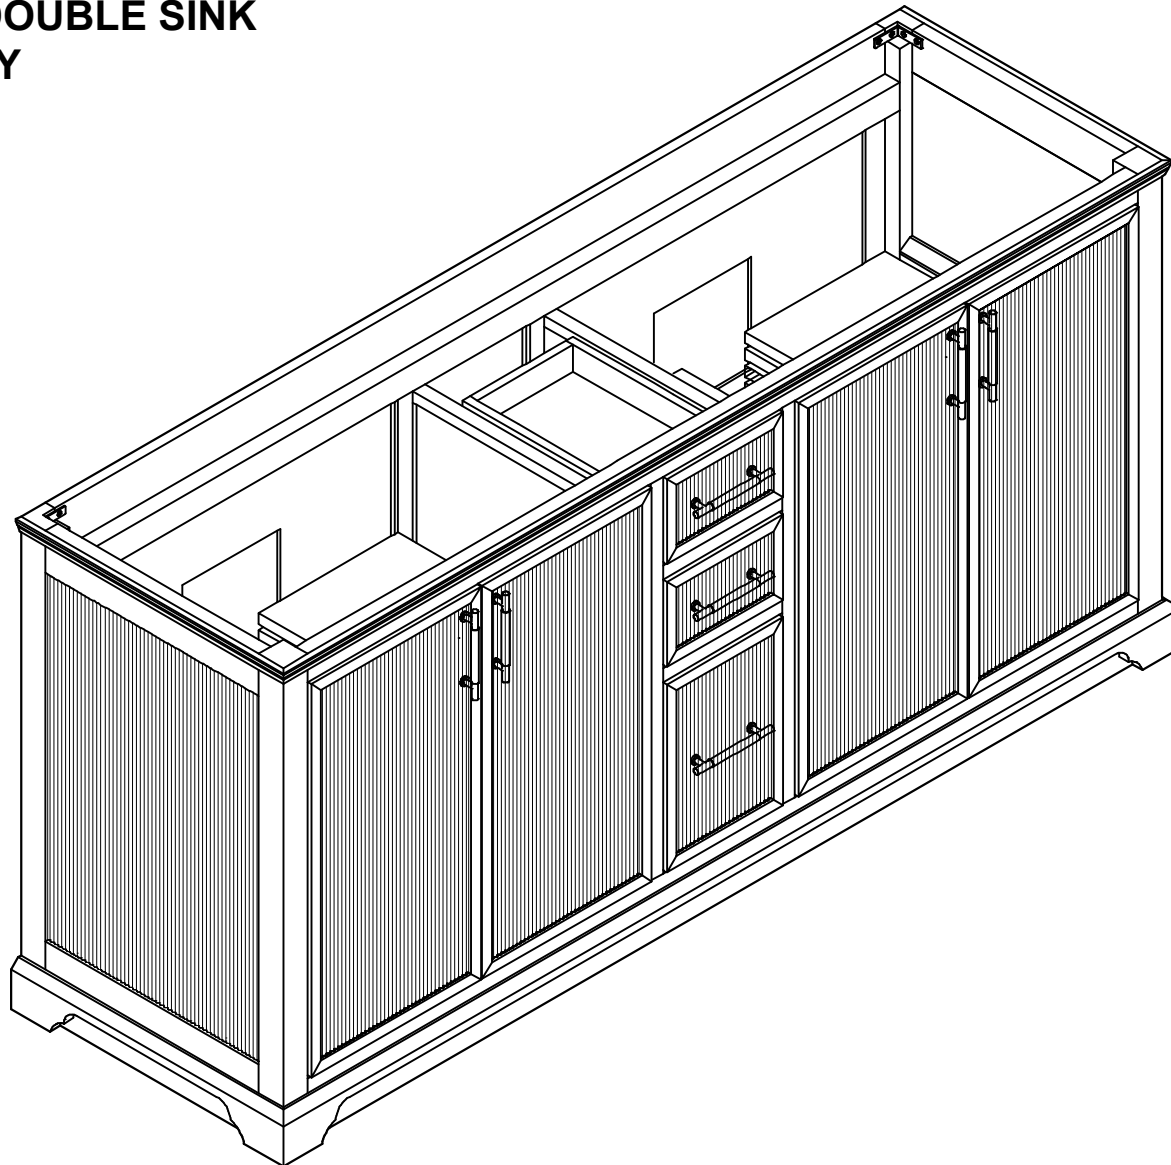

**ALYS TEAK 60 IN DOUBLE SINK
BATHROOM VANITY**

ALYS TEAK 60 IN DOUBLE SINK CABINET

FRONT VIEW

ALYS TEAK 60 IN DOUBLE SINK CABINET

TOP VIEW

ALYS TEAK 60 IN DOUBLE SINK CABINET

BACK VIEW

ALYS TEAK 60 IN DOUBLE SINK CABINET

SIDE VIEW

60 IN DOUBLE SINK 2 IN STRAIGHT MITERED EDGE COUNTERTOP

60 IN DOUBLE SINK 2 IN STRAIGHT MITERED EDGE COUNTERTOP

NOTE: The dimensions specified below pertain exclusively to **Straight Mitered Edge** countertops. For information regarding **Double Cove Edge** dimensions, please refer to the Double Cove Edge dimensions section.

STANDARD RECTANGULAR UNDERMOUNT SINK

60 IN DOUBLE SINK 1.5 IN DOUBLE COVE EDGE COUNTERTOP

60 IN DOUBLE SINK 1.5 IN DOUBLE COVE EDGE COUNTERTOP

NOTE: The dimensions specified below pertain exclusively to **Double Cove Edge** countertops. For information regarding **Straight Mitered Edge** dimensions, please refer to the Straight Mitered Edge dimensions section.