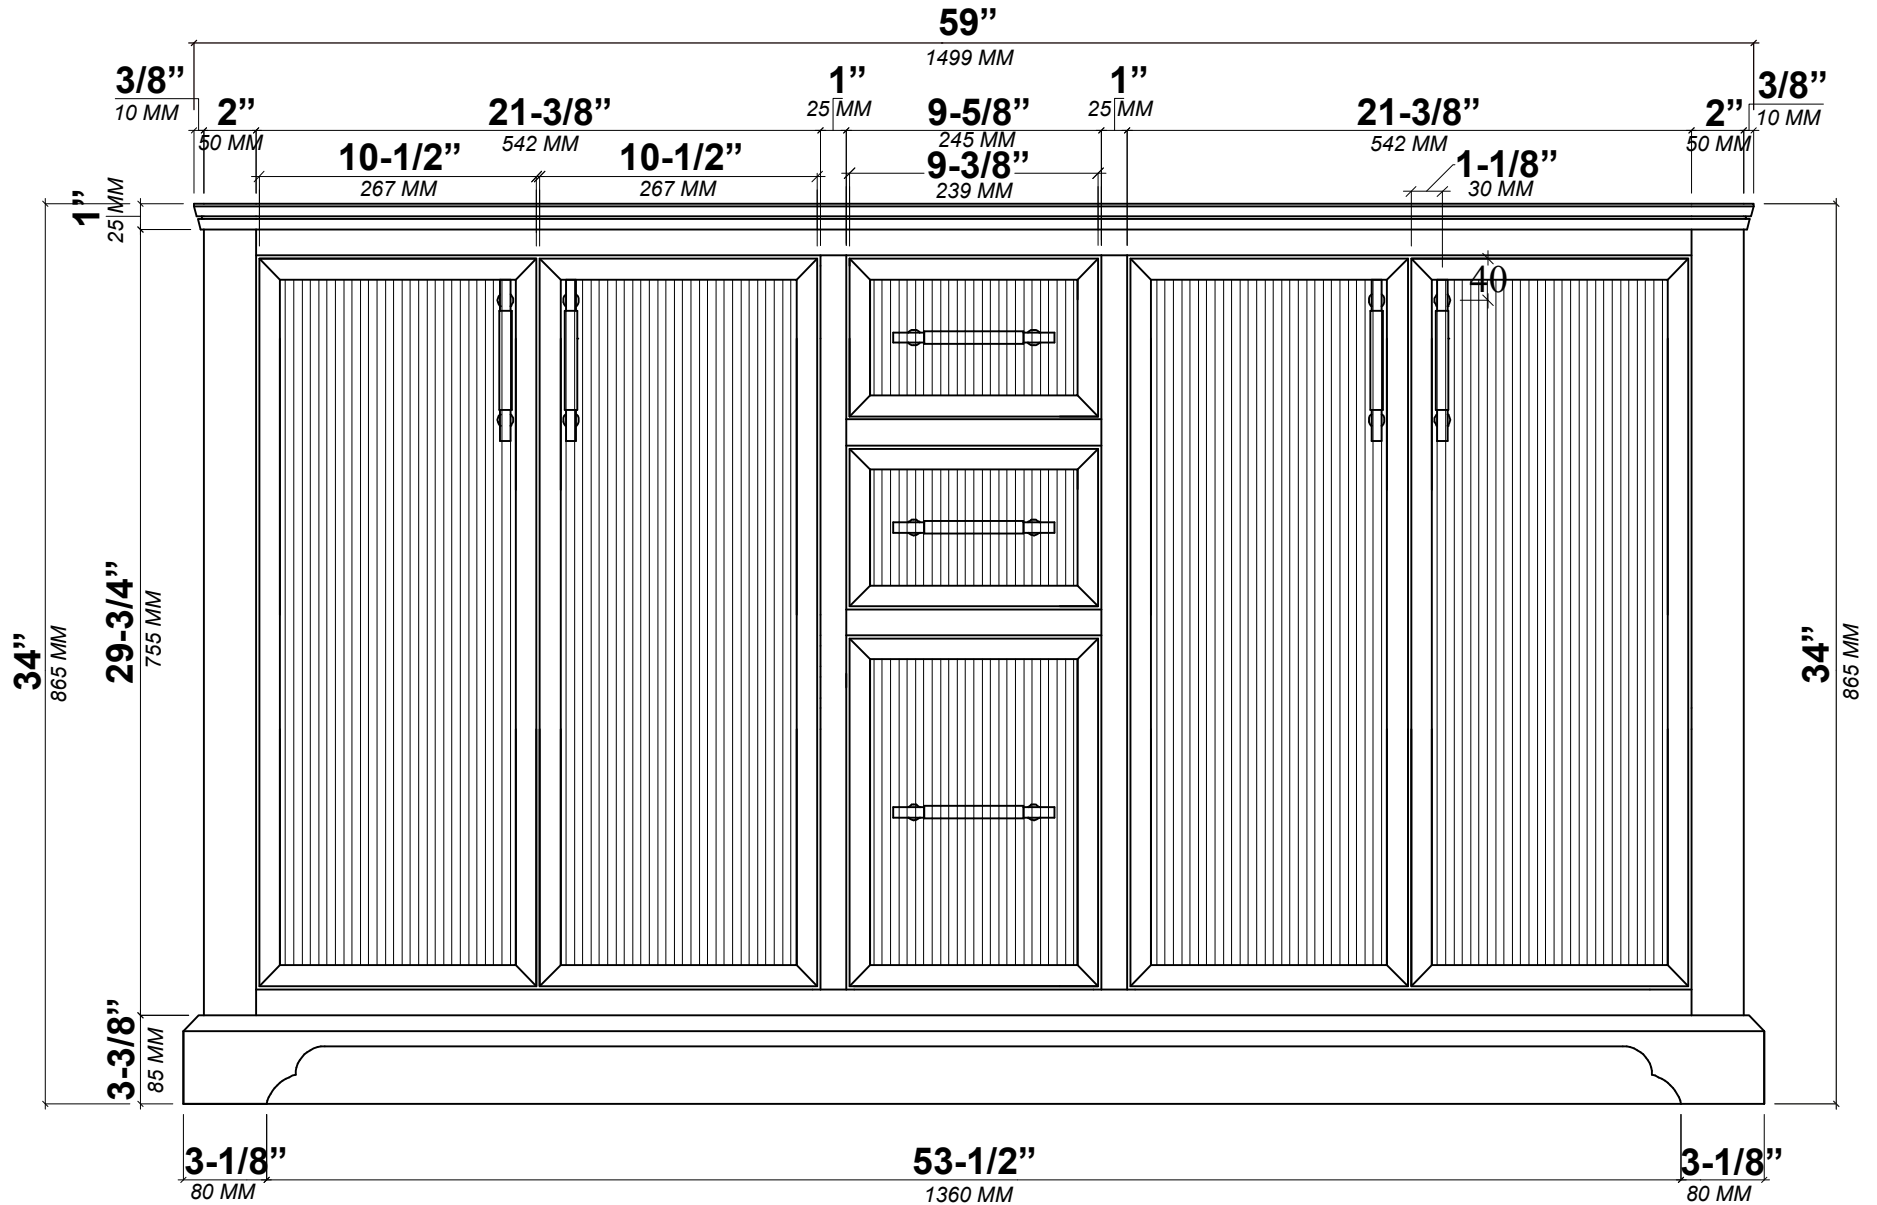

**ALYS TEAK 60 IN DOUBLE SINK
BATHROOM VANITY**

ALYS TEAK 60 IN DOUBLE SINK CABINET

FRONT VIEW

ALYS TEAK 60 IN DOUBLE SINK CABINET

TOP VIEW

ALYS TEAK 60 IN DOUBLE SINK CABINET

BACK VIEW

ALYS TEAK 60 IN DOUBLE SINK CABINET

SIDE VIEW

60 IN DOUBLE SINK 2 IN STRAIGHT MITERED EDGE COUNTERTOP

60 IN DOUBLE SINK 2 IN STRAIGHT MITERED EDGE COUNTERTOP

NOTE: The dimensions specified below pertain exclusively to **Straight Mitered Edge** countertops. For information regarding **Double Cove Edge** dimensions, please refer to the Double Cove Edge dimensions section.

STANDARD RECTANGULAR UNDERMOUNT SINK

60 IN DOUBLE SINK 1.5 IN DOUBLE COVE EDGE COUNTERTOP

60 IN DOUBLE SINK 1.5 IN DOUBLE COVE EDGE COUNTERTOP

NOTE: The dimensions specified below pertain exclusively to **Double Cove Edge** countertops. For information regarding **Straight Mitered Edge** dimensions, please refer to the Straight Mitered Edge dimensions section.