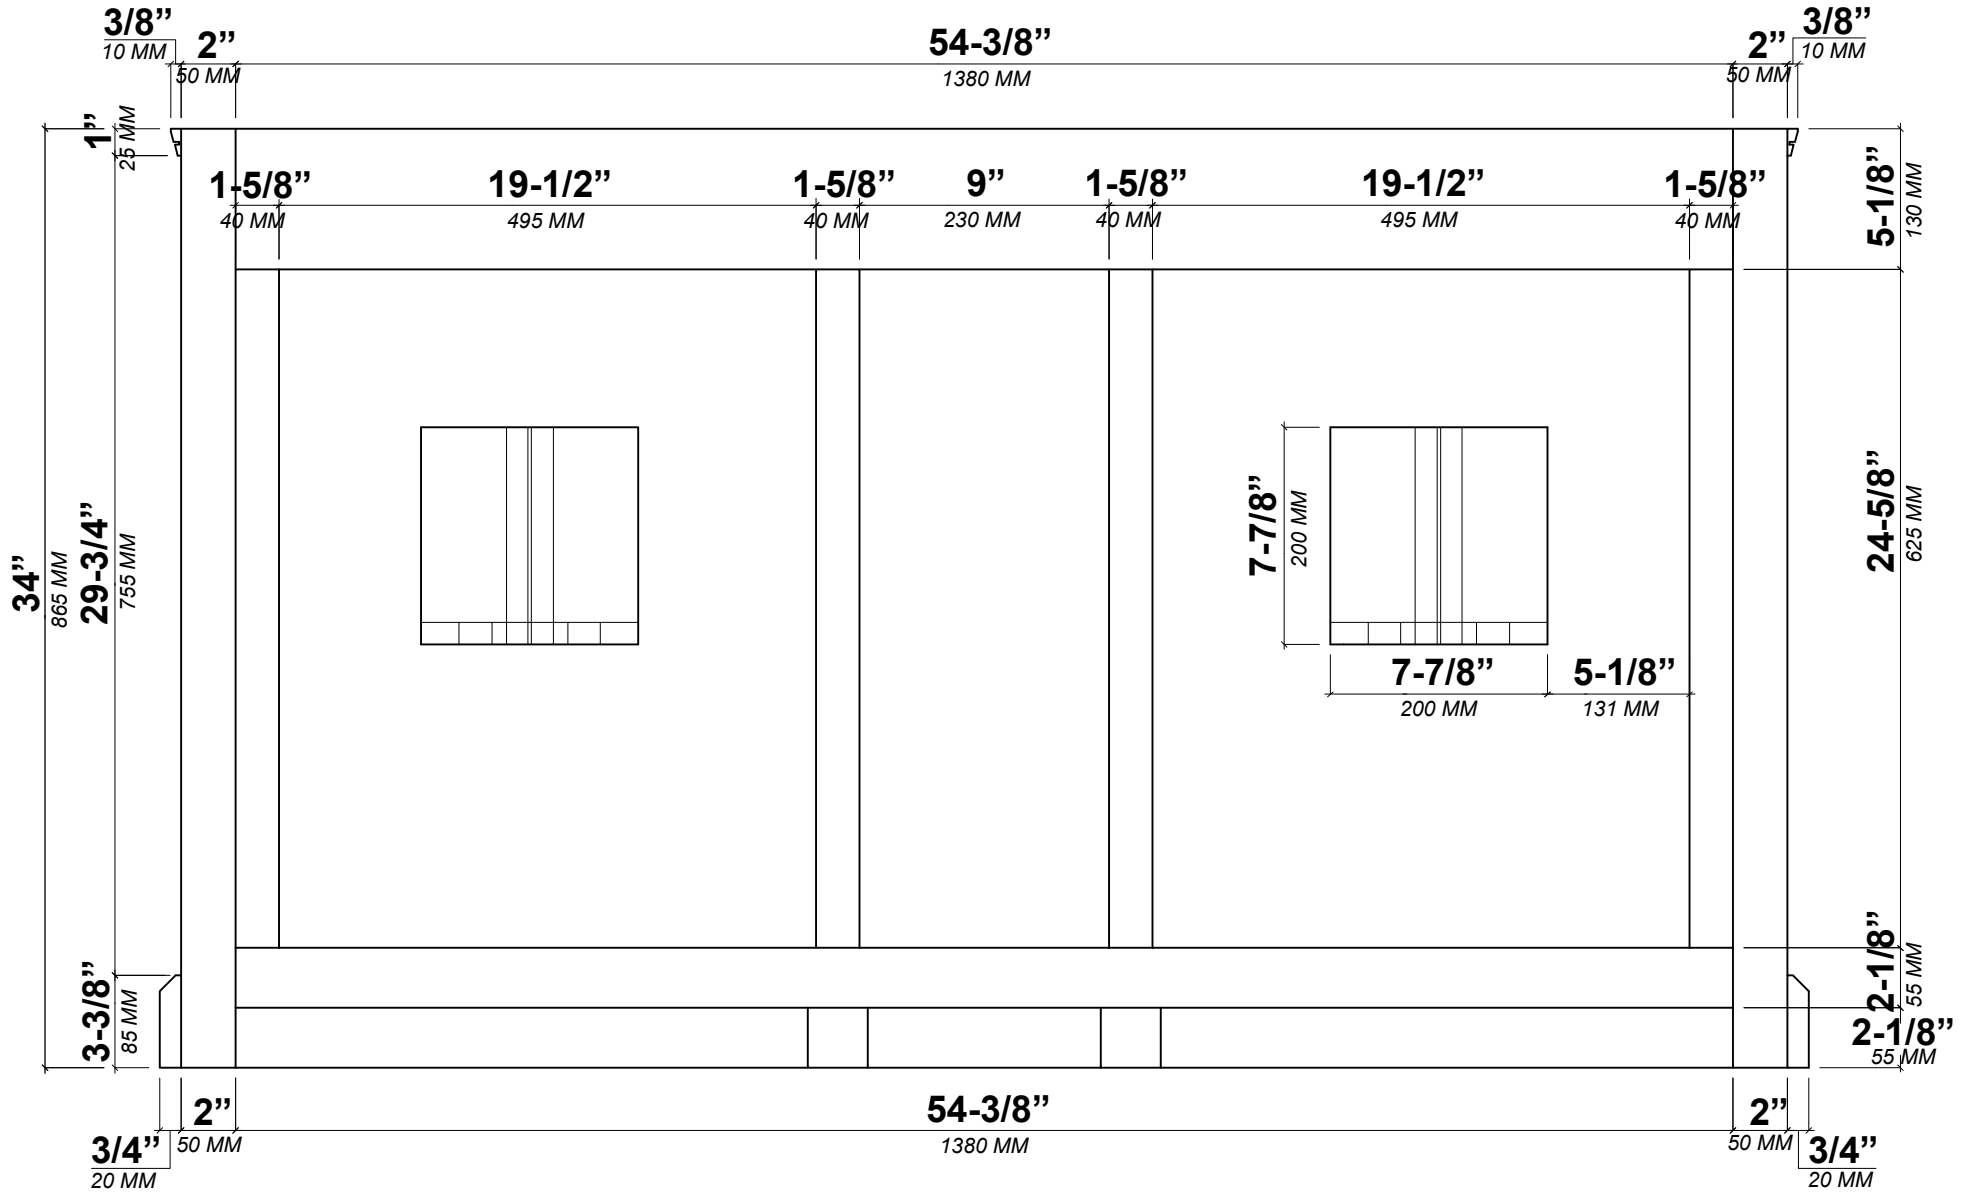

**ALYS TEAK 60 IN DOUBLE SINK
BATHROOM VANITY**

ALYS TEAK 60 IN DOUBLE SINK CABINET

FRONT VIEW

ALYS TEAK 60 IN DOUBLE SINK CABINET

TOP VIEW

ALYS TEAK 60 IN DOUBLE SINK CABINET

BACK VIEW

ALYS TEAK 60 IN DOUBLE SINK CABINET

SIDE VIEW

60 IN DOUBLE SINK 2 IN STRAIGHT MITERED EDGE COUNTERTOP

60 IN DOUBLE SINK 2 IN STRAIGHT MITERED EDGE COUNTERTOP

NOTE: The dimensions specified below pertain exclusively to **Straight Mitered Edge** countertops. For information regarding **Double Cove Edge** dimensions, please refer to the Double Cove Edge dimensions section.

STANDARD RECTANGULAR UNDERMOUNT SINK

60 IN DOUBLE SINK 1.5 IN DOUBLE COVE EDGE COUNTERTOP

60 IN DOUBLE SINK 1.5 IN DOUBLE COVE EDGE COUNTERTOP

NOTE: The dimensions specified below pertain exclusively to **Double Cove Edge** countertops. For information regarding **Straight Mitered Edge** dimensions, please refer to the Straight Mitered Edge dimensions section.