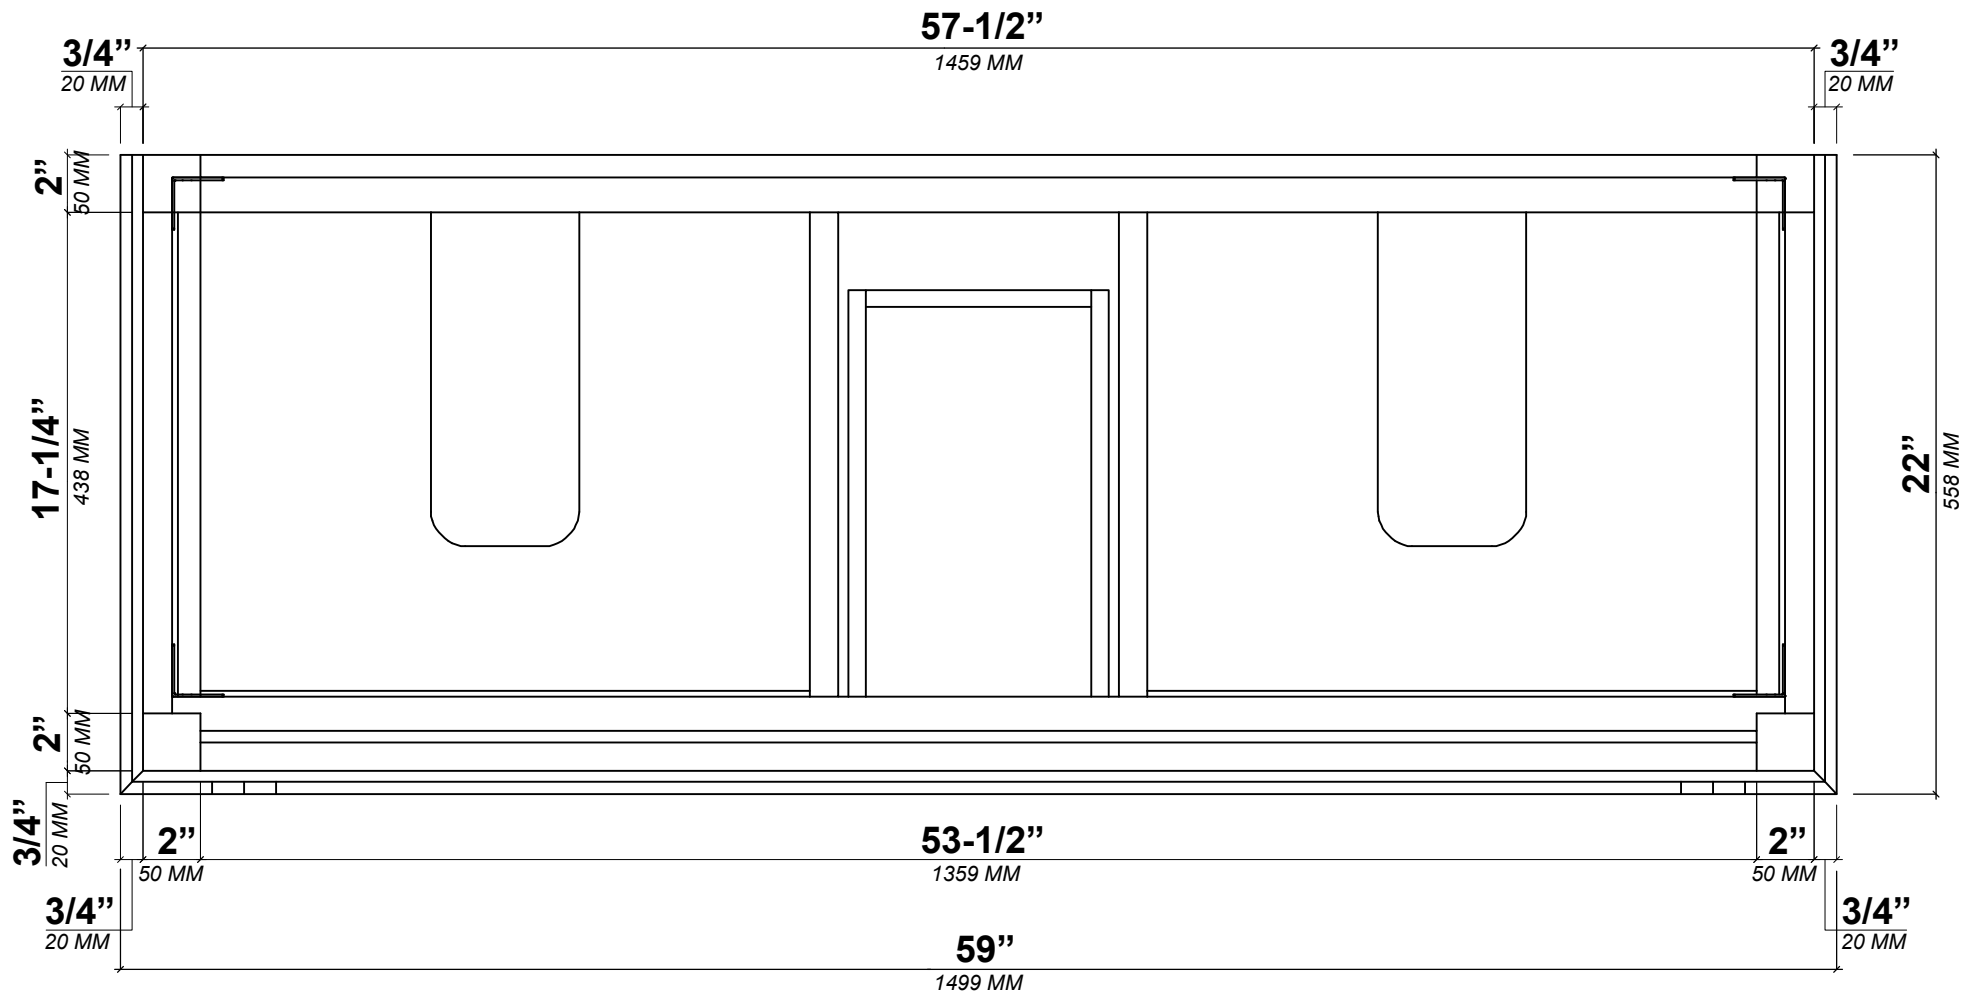

**ALYS TEAK 60 IN DOUBLE SINK
BATHROOM VANITY**

ALYS TEAK 60 IN DOUBLE SINK CABINET

FRONT VIEW

ALYS TEAK 60 IN DOUBLE SINK CABINET

TOP VIEW

ALYS TEAK 60 IN DOUBLE SINK CABINET

BACK VIEW

ALYS TEAK 60 IN DOUBLE SINK CABINET

SIDE VIEW

60 IN DOUBLE SINK 2 IN STRAIGHT MITERED EDGE COUNTERTOP

60 IN DOUBLE SINK 2 IN STRAIGHT MITERED EDGE COUNTERTOP

NOTE: The dimensions specified below pertain exclusively to **Straight Mitered Edge** countertops. For information regarding **Double Cove Edge** dimensions, please refer to the Double Cove Edge dimensions section.

STANDARD RECTANGULAR UNDERMOUNT SINK

60 IN DOUBLE SINK 1.5 IN DOUBLE COVE EDGE COUNTERTOP

60 IN DOUBLE SINK 1.5 IN DOUBLE COVE EDGE COUNTERTOP

NOTE: The dimensions specified below pertain exclusively to **Double Cove Edge** countertops. For information regarding **Straight Mitered Edge** dimensions, please refer to the Straight Mitered Edge dimensions section.