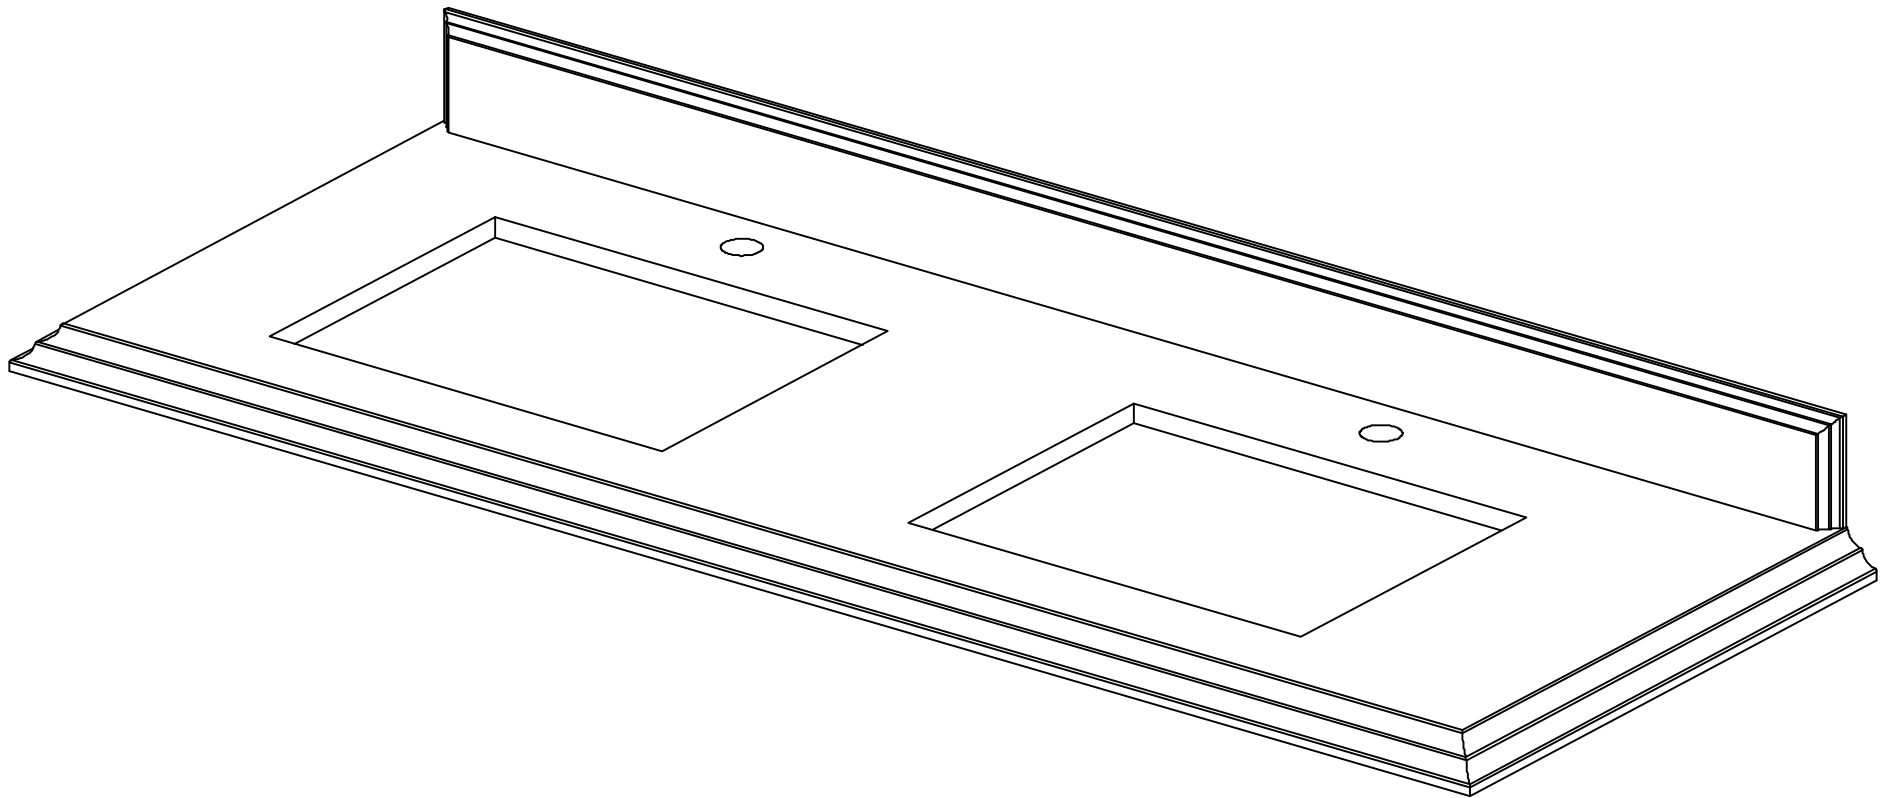

**ALYS TEAK 60 IN DOUBLE SINK
BATHROOM VANITY**

ALYS TEAK 60 IN DOUBLE SINK CABINET

FRONT VIEW

ALYS TEAK 60 IN DOUBLE SINK CABINET

TOP VIEW

ALYS TEAK 60 IN DOUBLE SINK CABINET

BACK VIEW

ALYS TEAK 60 IN DOUBLE SINK CABINET

SIDE VIEW

60 IN DOUBLE SINK 2 IN STRAIGHT MITERED EDGE COUNTERTOP

60 IN DOUBLE SINK 2 IN STRAIGHT MITERED EDGE COUNTERTOP

NOTE: The dimensions specified below pertain exclusively to **Straight Mitered Edge** countertops. For information regarding **Double Cove Edge** dimensions, please refer to the Double Cove Edge dimensions section.

STANDARD RECTANGULAR UNDERMOUNT SINK

60 IN DOUBLE SINK 1.5 IN DOUBLE COVE EDGE COUNTERTOP

60 IN DOUBLE SINK 1.5 IN DOUBLE COVE EDGE COUNTERTOP

NOTE: The dimensions specified below pertain exclusively to **Double Cove Edge** countertops. For information regarding **Straight Mitered Edge** dimensions, please refer to the Straight Mitered Edge dimensions section.