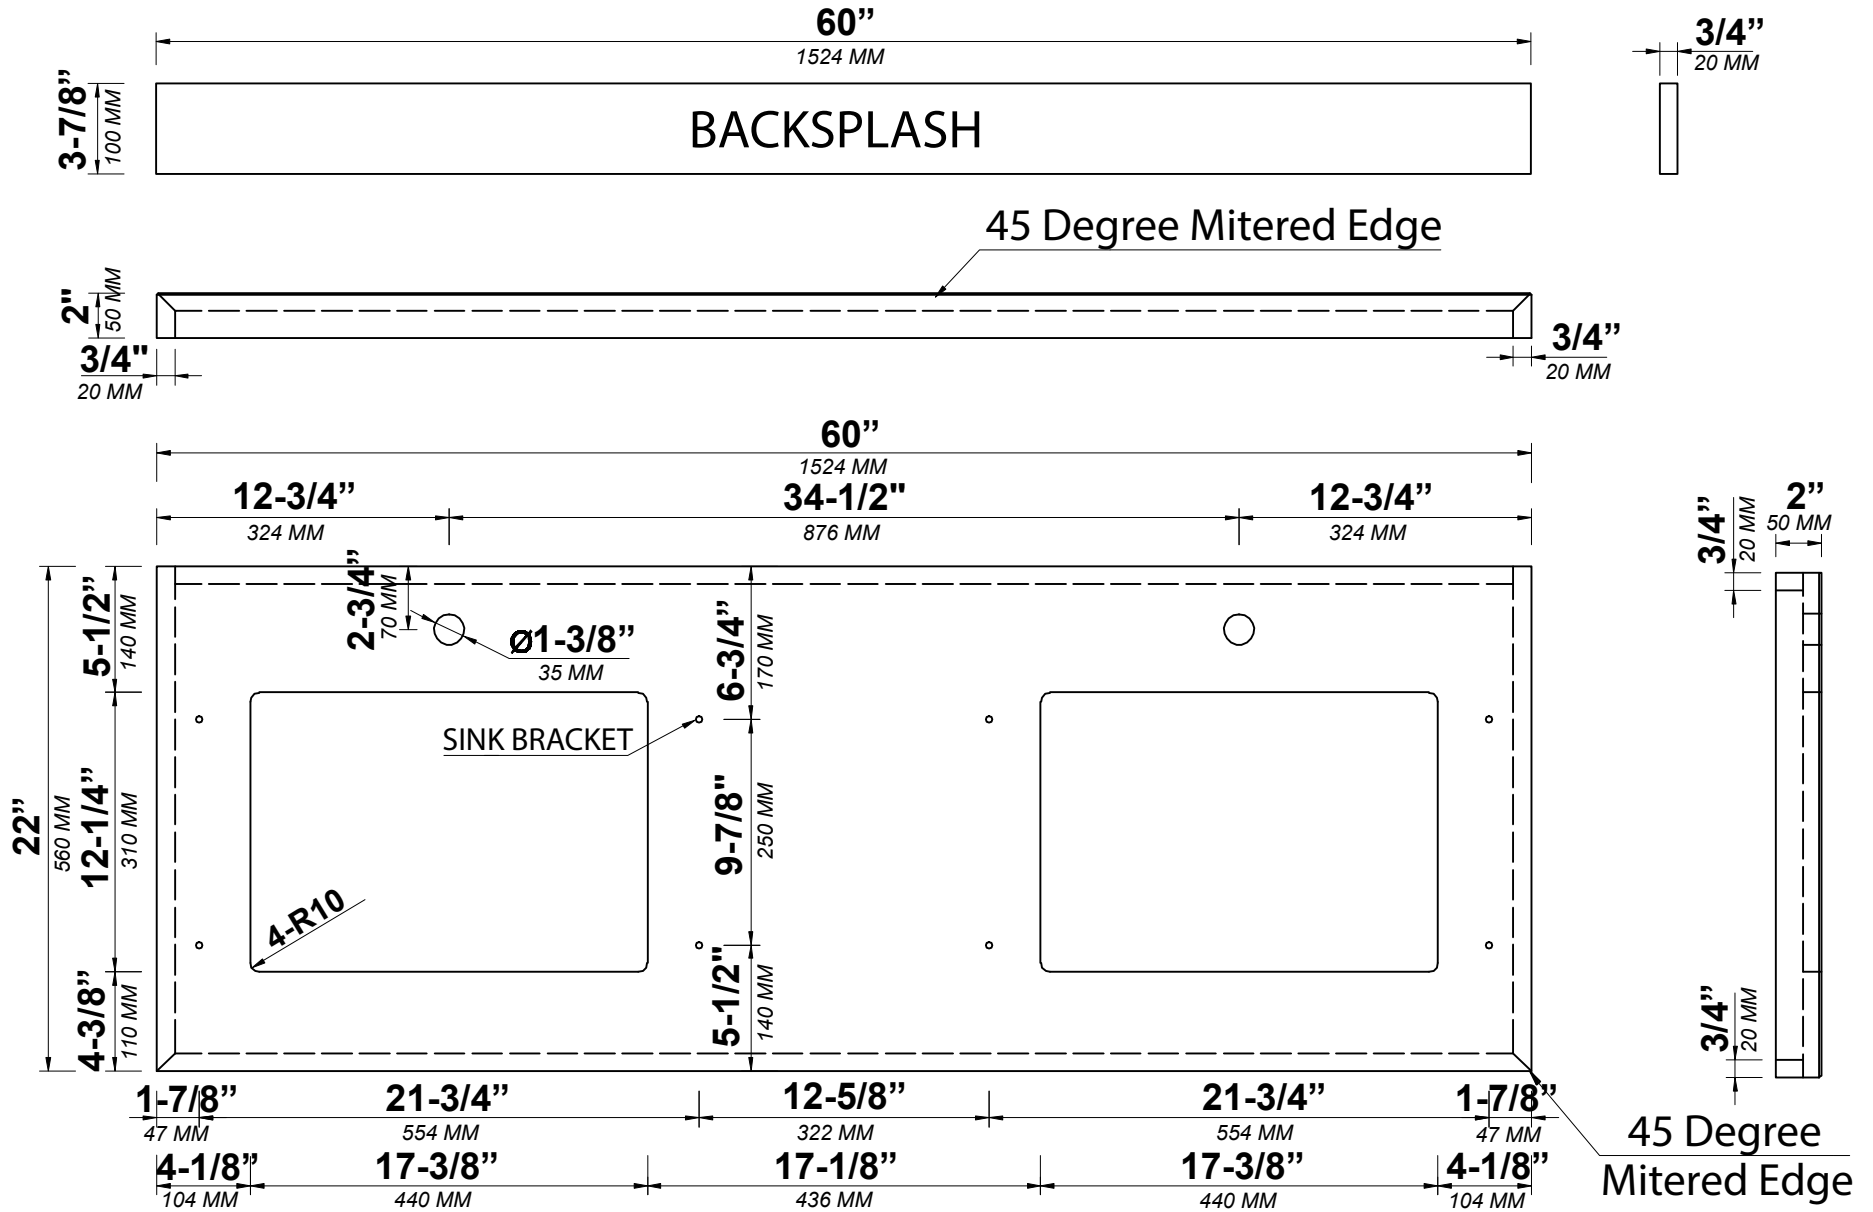

SIDE VIEW

60 IN DOUBLE SINK 2 IN STRAIGHT MITERED EDGE COUNTERTOP

60 IN DOUBLE SINK 2 IN STRAIGHT MITERED EDGE COUNTERTOP

NOTE: The dimensions specified below pertain exclusively to **Straight Mitered Edge** countertops. For information regarding **Double Cove Edge** dimensions, please refer to the Double Cove Edge dimensions section.

STANDARD RECTANGULAR UNDERMOUNT SINK

60 IN DOUBLE SINK 1.5 IN DOUBLE COVE EDGE COUNTERTOP

60 IN DOUBLE SINK 1.5 IN DOUBLE COVE EDGE COUNTERTOP

NOTE: The dimensions specified below pertain exclusively to **Double Cove Edge** countertops. For information regarding **Straight Mitered Edge** dimensions, please refer to the Straight Mitered Edge dimensions section.