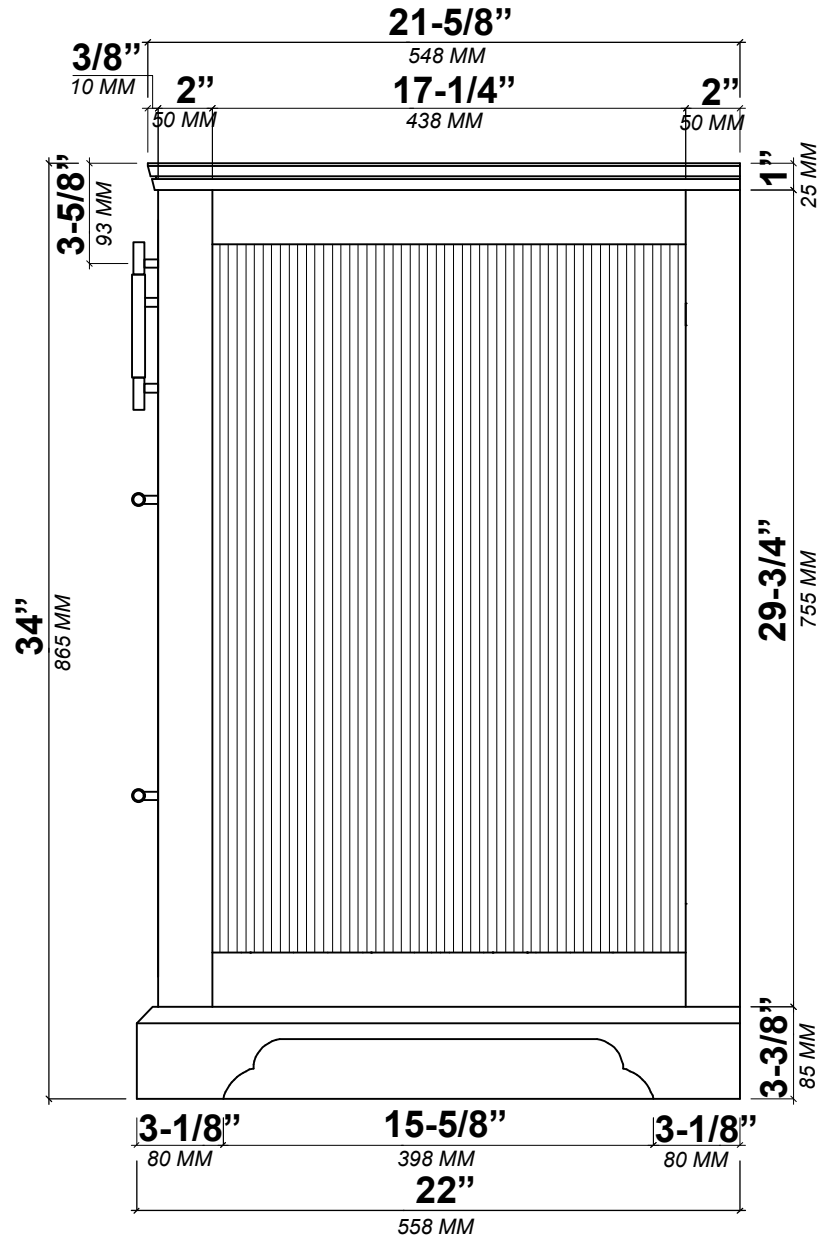

**ALYS TEAK 60 IN DOUBLE SINK
BATHROOM VANITY**

ALYS TEAK 60 IN DOUBLE SINK CABINET

FRONT VIEW

ALYS TEAK 60 IN DOUBLE SINK CABINET

TOP VIEW

ALYS TEAK 60 IN DOUBLE SINK CABINET

BACK VIEW

ALYS TEAK 60 IN DOUBLE SINK CABINET

SIDE VIEW

60 IN DOUBLE SINK 2 IN STRAIGHT MITERED EDGE COUNTERTOP

60 IN DOUBLE SINK 2 IN STRAIGHT MITERED EDGE COUNTERTOP

NOTE: The dimensions specified below pertain exclusively to **Straight Mitered Edge** countertops. For information regarding **Double Cove Edge** dimensions, please refer to the Double Cove Edge dimensions section.

STANDARD RECTANGULAR UNDERMOUNT SINK

60 IN DOUBLE SINK 1.5 IN DOUBLE COVE EDGE COUNTERTOP

60 IN DOUBLE SINK 1.5 IN DOUBLE COVE EDGE COUNTERTOP

NOTE: The dimensions specified below pertain exclusively to **Double Cove Edge** countertops. For information regarding **Straight Mitered Edge** dimensions, please refer to the Straight Mitered Edge dimensions section.