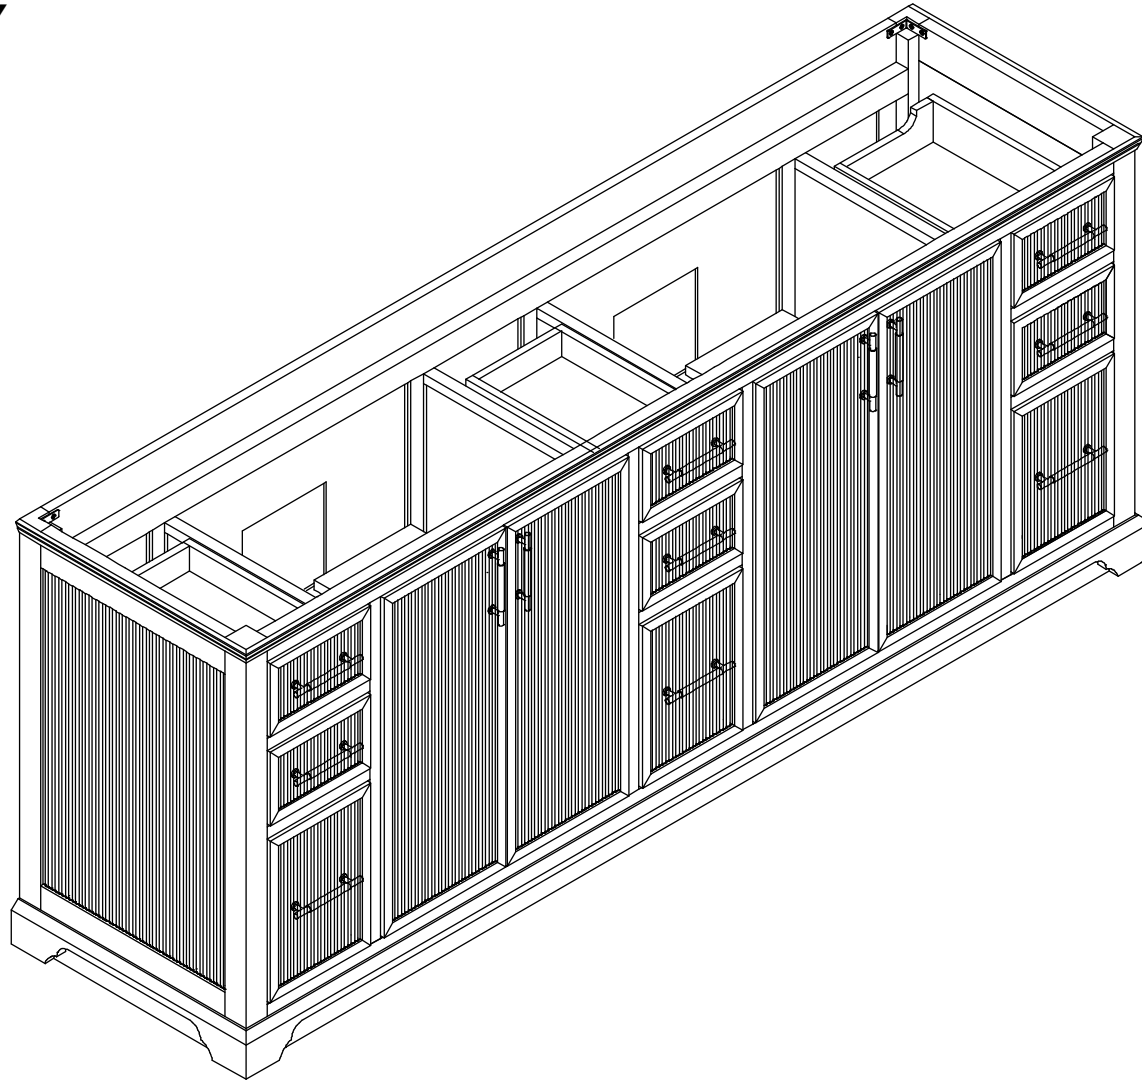

## ALYS TEAK 84 IN DOUBLE SINK BATHROOM VANITY

**ALYS TEAK 84 IN DOUBLE SINK CABINET**

**FRONT VIEW**

Note: All measurements are ± 1/4".

# ALYS TEAK 84 IN DOUBLE SINK CABINET

## TOP VIEW