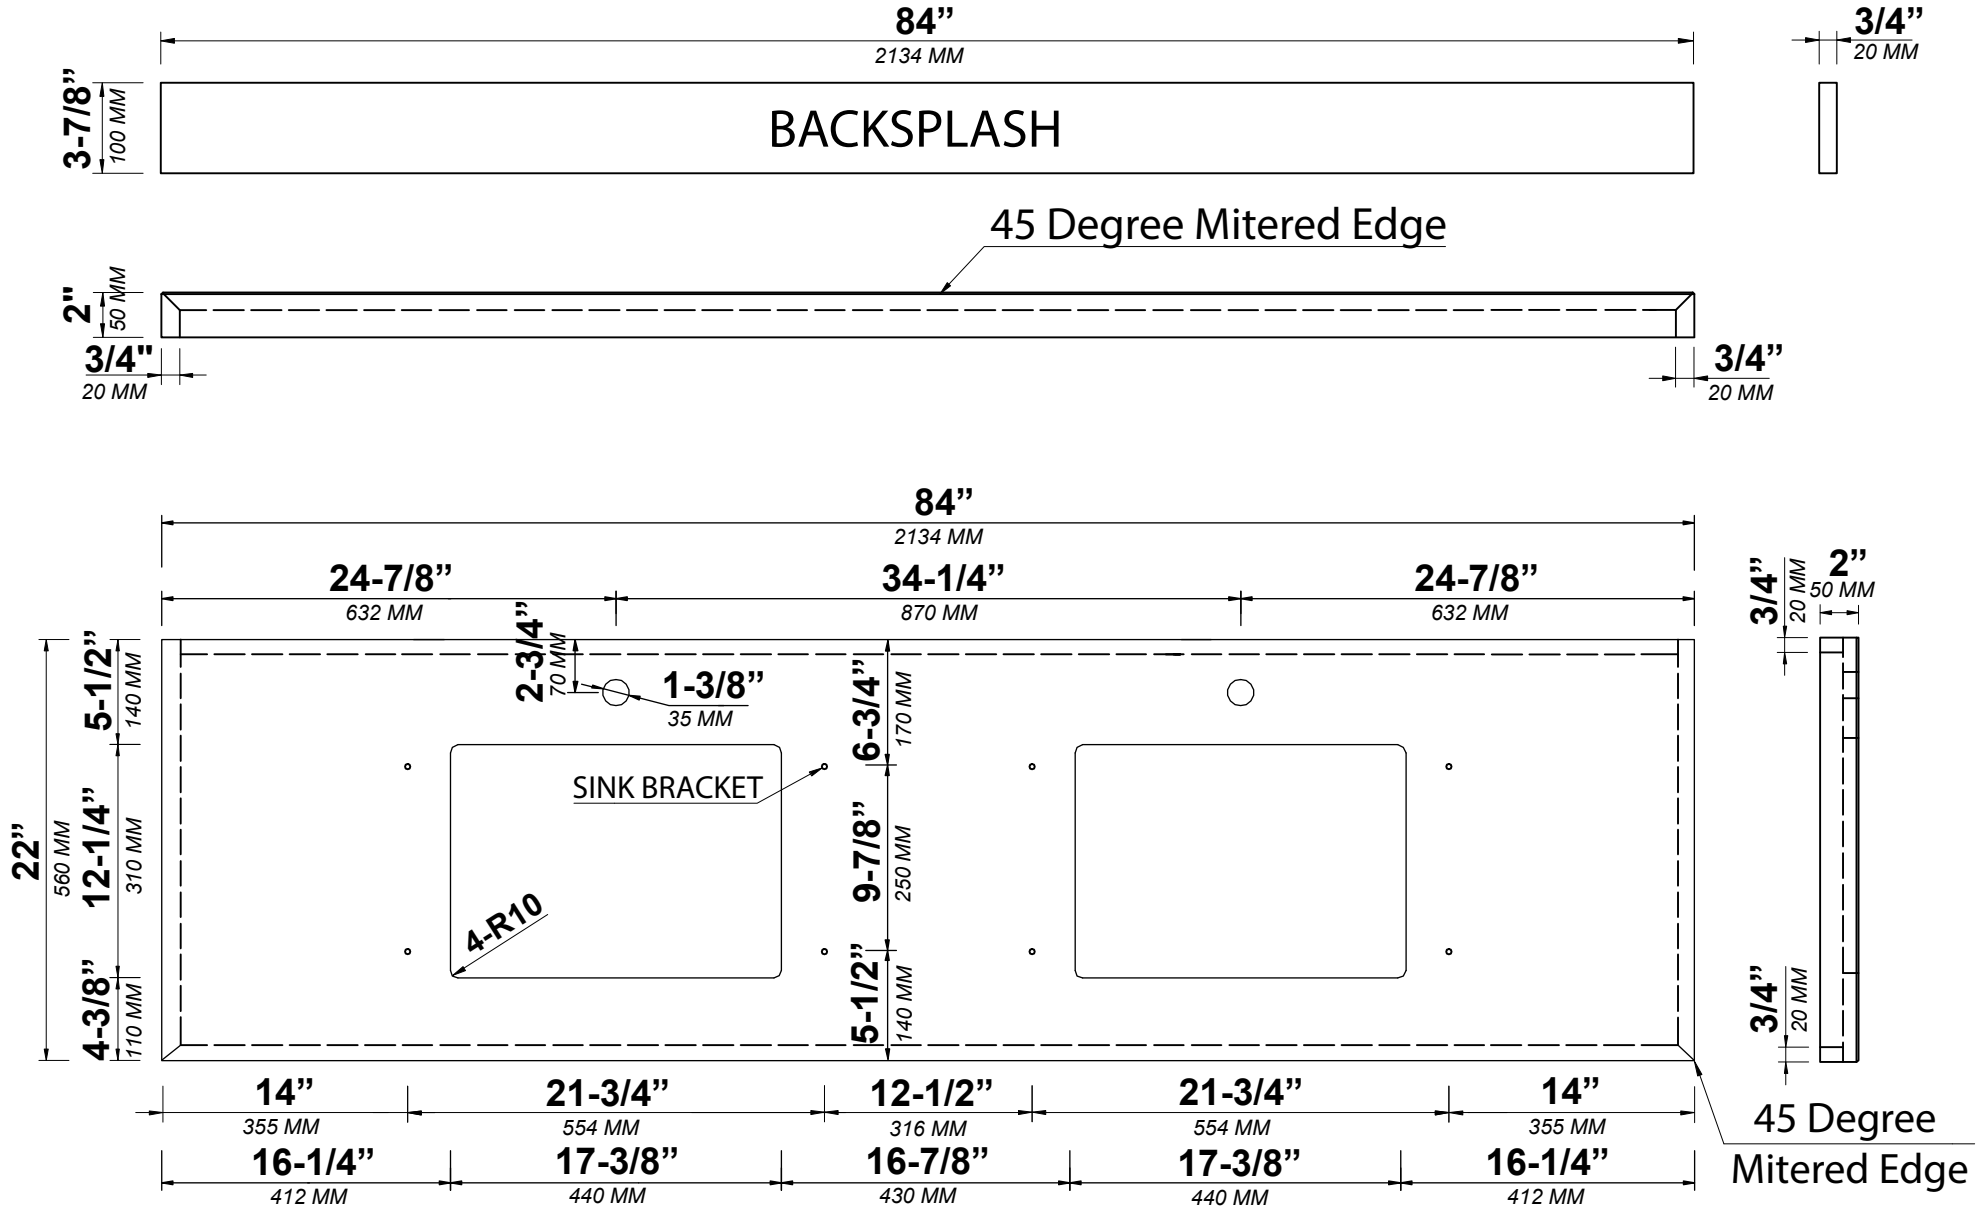

## SIDE VIEW

84 IN DOUBLE SINK 2 IN STRAIGHT MITERED EDGE COUNTERTOP

# 84 IN DOUBLE SINK 2 IN STRAIGHT MITERED EDGE COUNTERTOP

NOTE: The dimensions specified below pertain exclusively to **Straight Mitered Edge** countertops. For information regarding **Double Cove Edge** dimensions, please refer to the **Double Cove Edge** dimensions section.

# STANDARD RECTANGULAR UNDERMOUNT SINK

84 IN DOUBLE SINK 1.5 IN DOUBLE COVE EDGE COUNTERTOP

# 84 IN DOUBLE SINK 1.5 IN DOUBLE COVE EDGE COUNTERTOP

NOTE: The dimensions specified below pertain exclusively to **Double Cove Edge** countertops. For information regarding **Straight Mitered Edge** dimensions, please refer to the **Straight Mitered Edge** dimensions section.