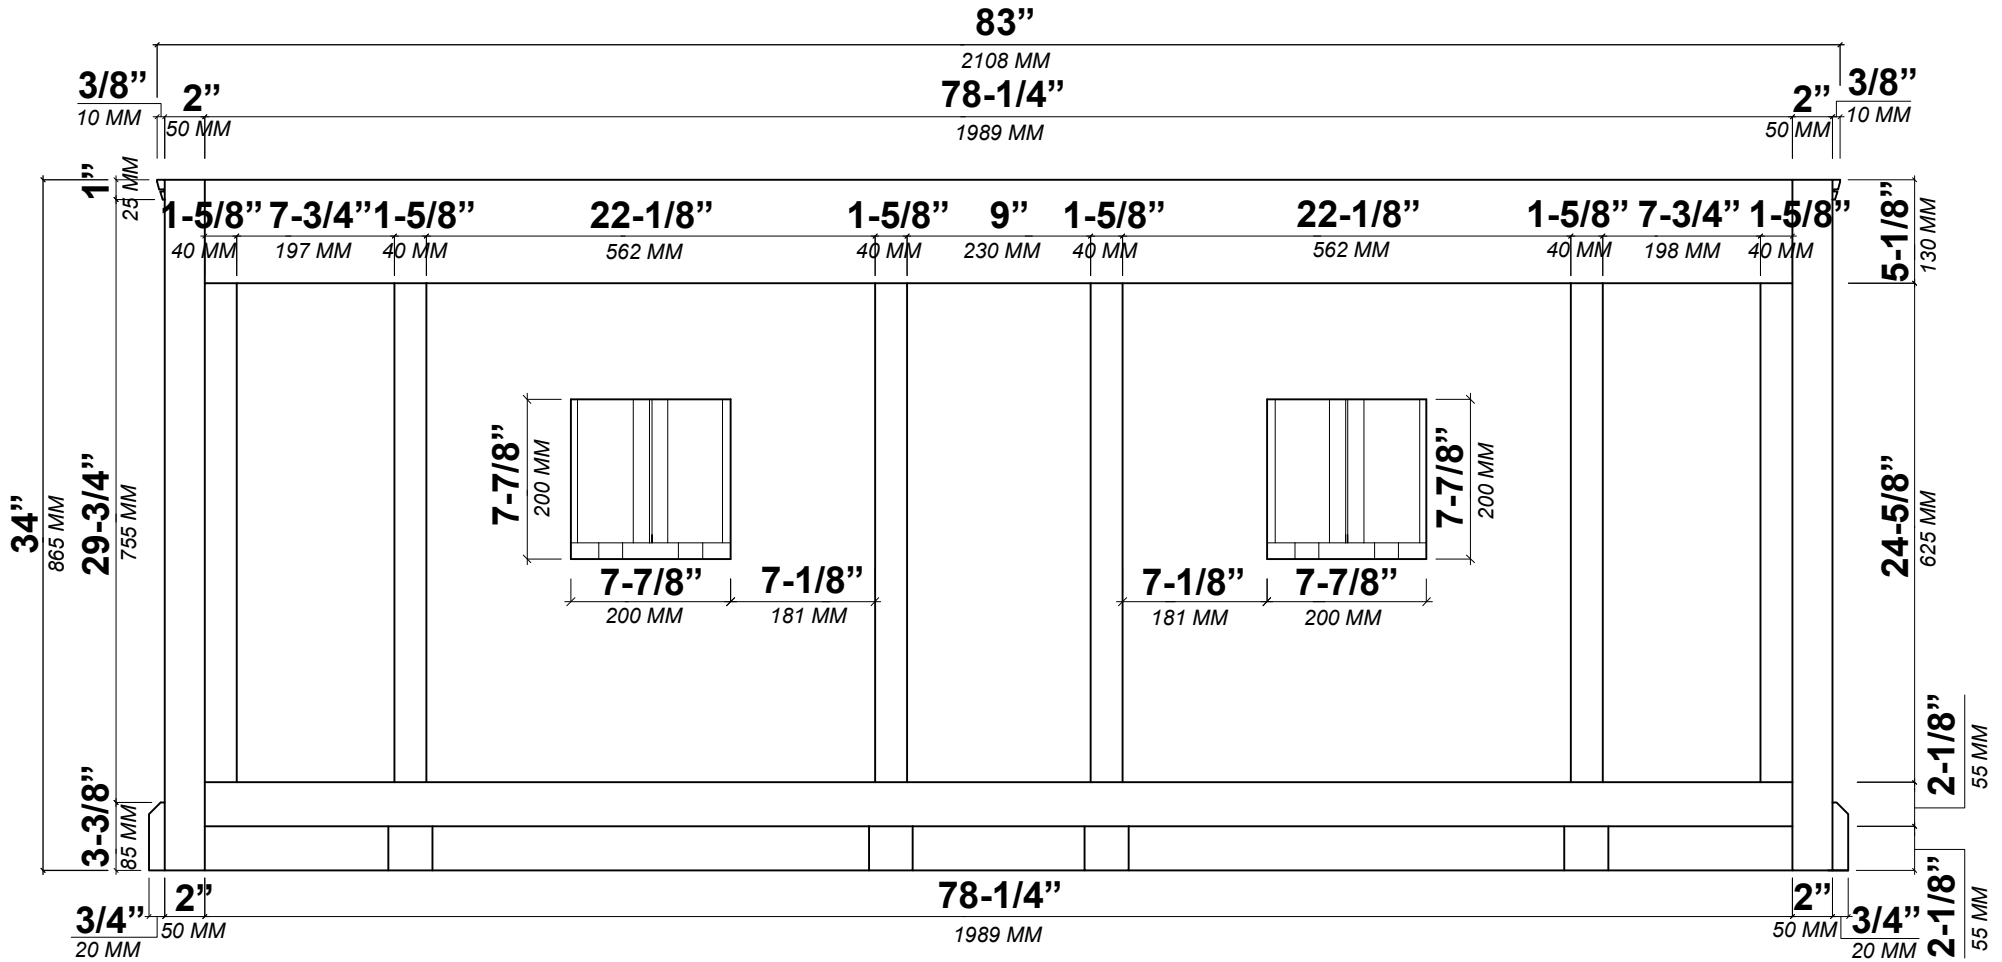

ALYS TEAK 84 IN DOUBLE SINK CABINET

BACK VIEW