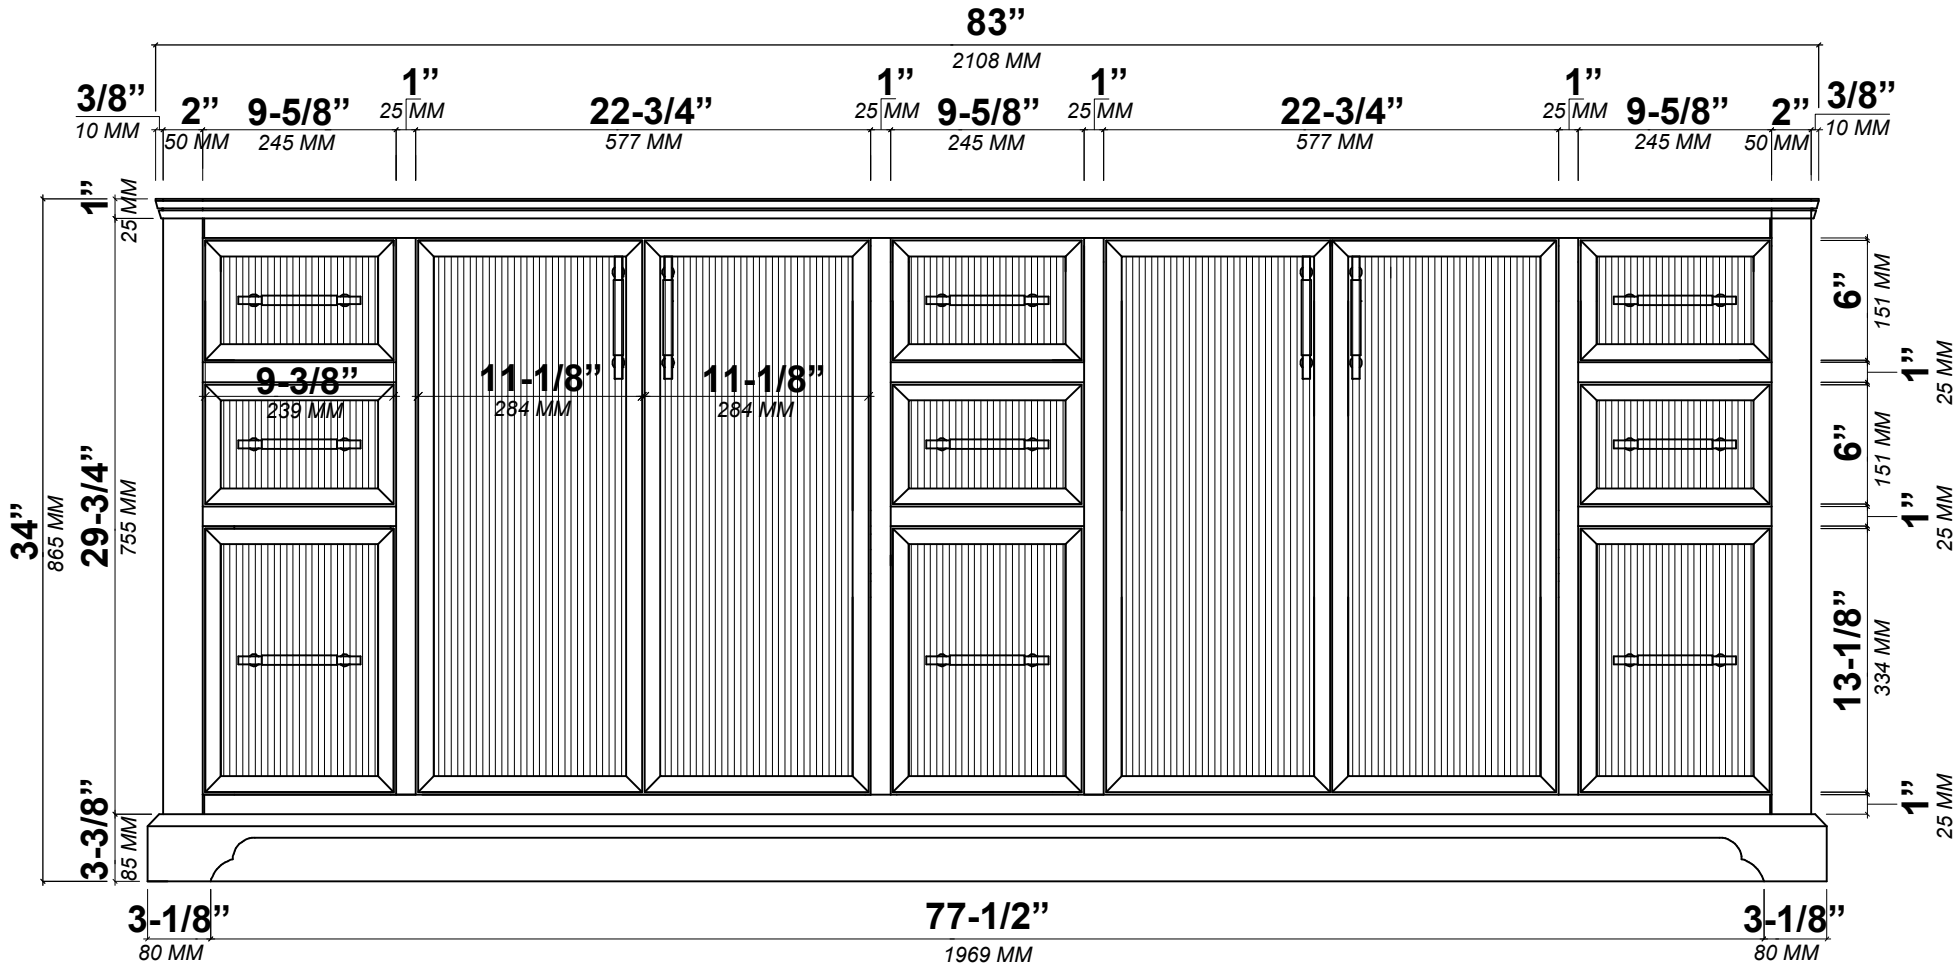

## ALYS TEAK 84 IN DOUBLE SINK BATHROOM VANITY

**ALYS TEAK 84 IN DOUBLE SINK CABINET**

**FRONT VIEW**

Note: All measurements are ± 1/4".

## SIDE VIEW

84 IN DOUBLE SINK 2 IN STRAIGHT MITERED EDGE COUNTERTOP

# STANDARD RECTANGULAR UNDERMOUNT SINK

84 IN DOUBLE SINK 1.5 IN DOUBLE COVE EDGE COUNTERTOP

# 84 IN DOUBLE SINK 1.5 IN DOUBLE COVE EDGE COUNTERTOP

NOTE: The dimensions specified below pertain exclusively to **Double Cove Edge** countertops. For information regarding **Straight Mitered Edge** dimensions, please refer to the **Straight Mitered Edge** dimensions section.