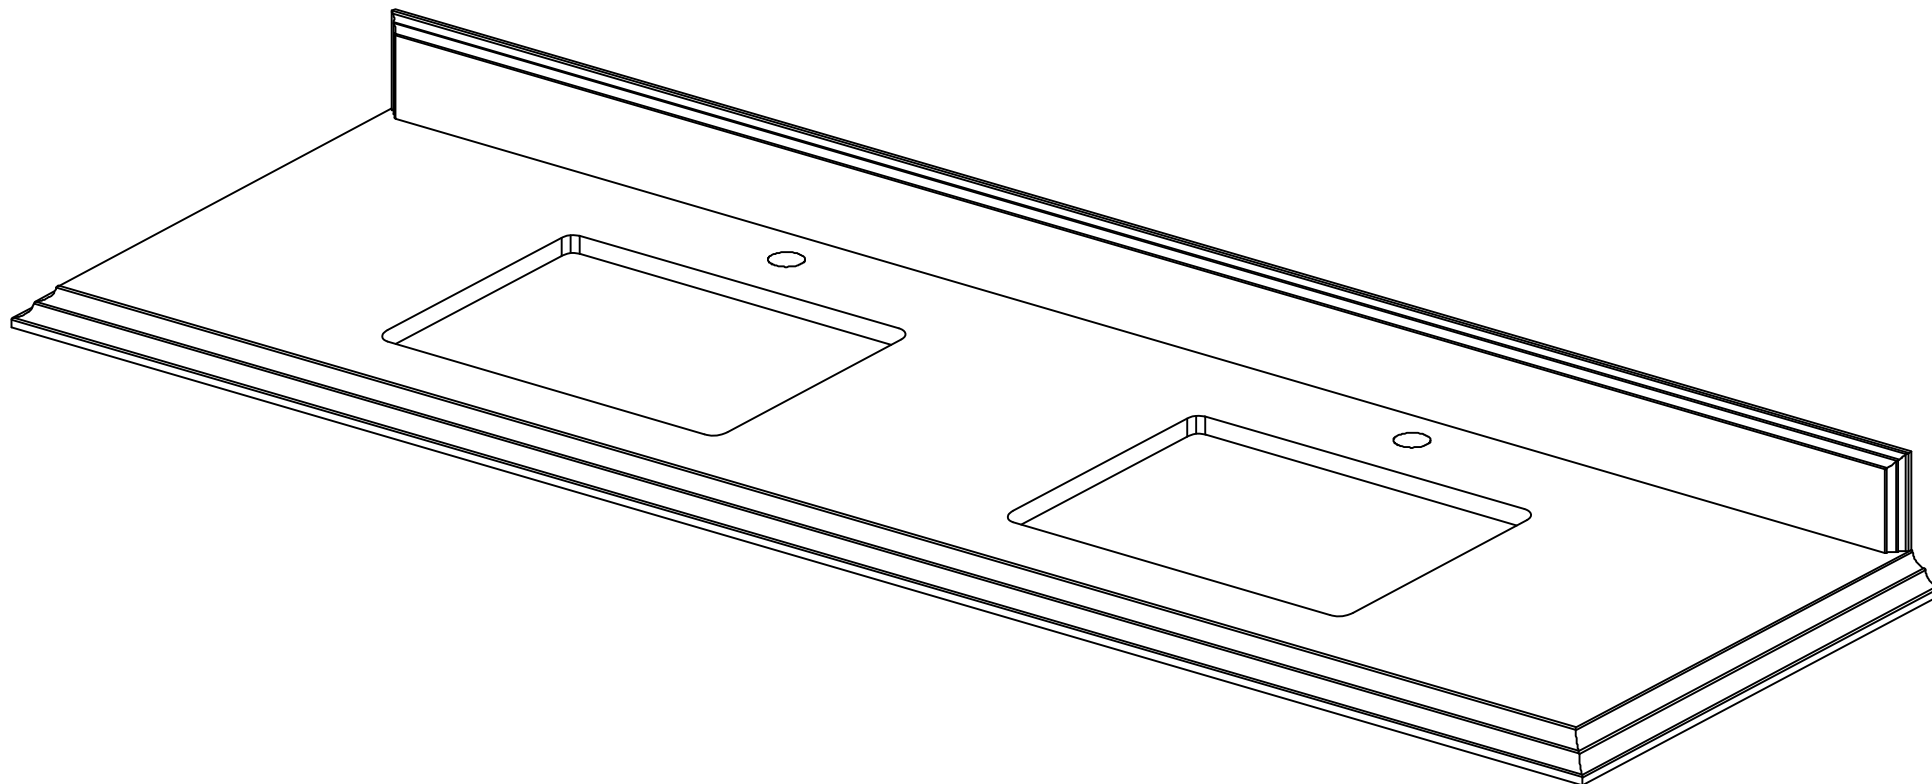

# 84 IN DOUBLE SINK 2 IN STRAIGHT MITERED EDGE COUNTERTOP

NOTE: The dimensions specified below pertain exclusively to **Straight Mitered Edge** countertops. For information regarding **Double Cove Edge** dimensions, please refer to the **Double Cove Edge** dimensions section.

# STANDARD RECTANGULAR UNDERMOUNT SINK

84 IN DOUBLE SINK 1.5 IN DOUBLE COVE EDGE COUNTERTOP

# 84 IN DOUBLE SINK 1.5 IN DOUBLE COVE EDGE COUNTERTOP

NOTE: The dimensions specified below pertain exclusively to **Double Cove Edge** countertops. For information regarding **Straight Mitered Edge** dimensions, please refer to the **Straight Mitered Edge** dimensions section.