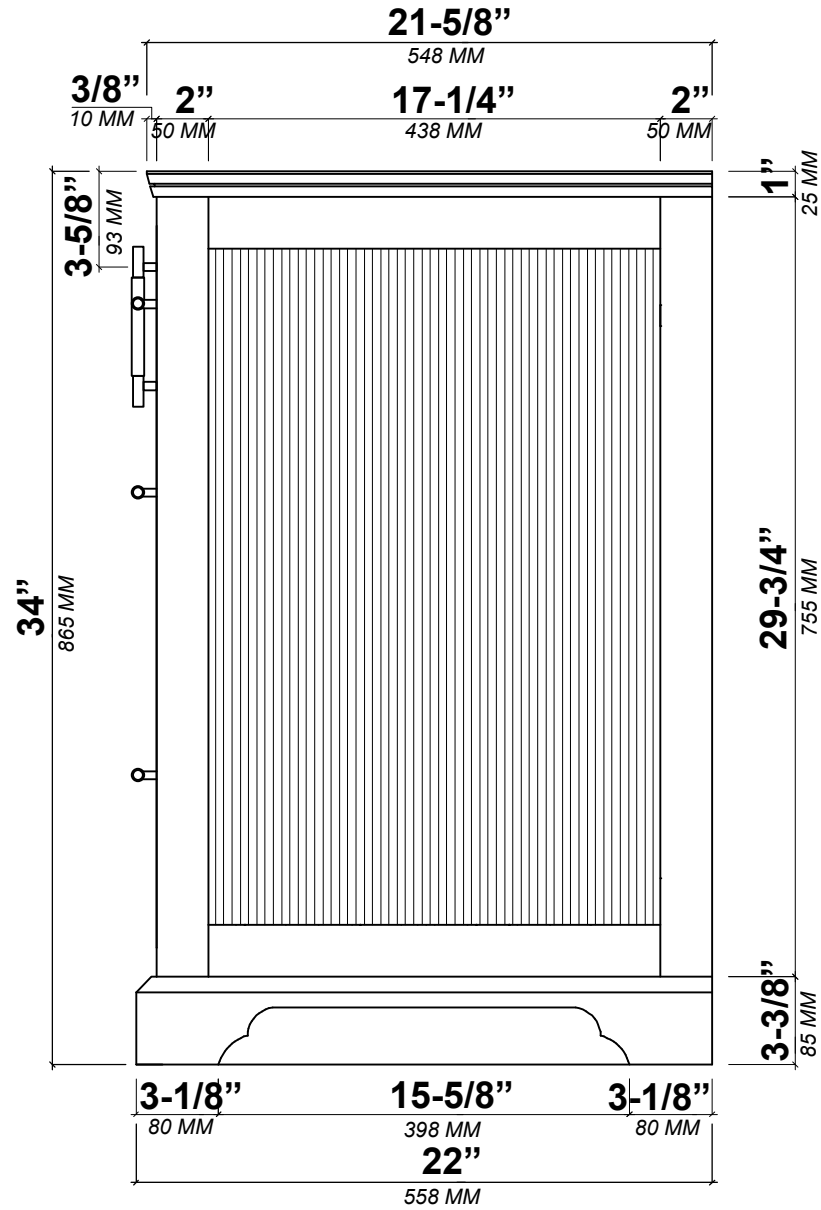

## TOP VIEW

## SIDE VIEW

84 IN DOUBLE SINK 2 IN STRAIGHT MITERED EDGE COUNTERTOP

# 84 IN DOUBLE SINK 2 IN STRAIGHT MITERED EDGE COUNTERTOP

NOTE: The dimensions specified below pertain exclusively to **Straight Mitered Edge** countertops. For information regarding **Double Cove Edge** dimensions, please refer to the **Double Cove Edge** dimensions section.

# 84 IN DOUBLE SINK 1.5 IN DOUBLE COVE EDGE COUNTERTOP

NOTE: The dimensions specified below pertain exclusively to **Double Cove Edge** countertops. For information regarding **Straight Mitered Edge** dimensions, please refer to the **Straight Mitered Edge** dimensions section.