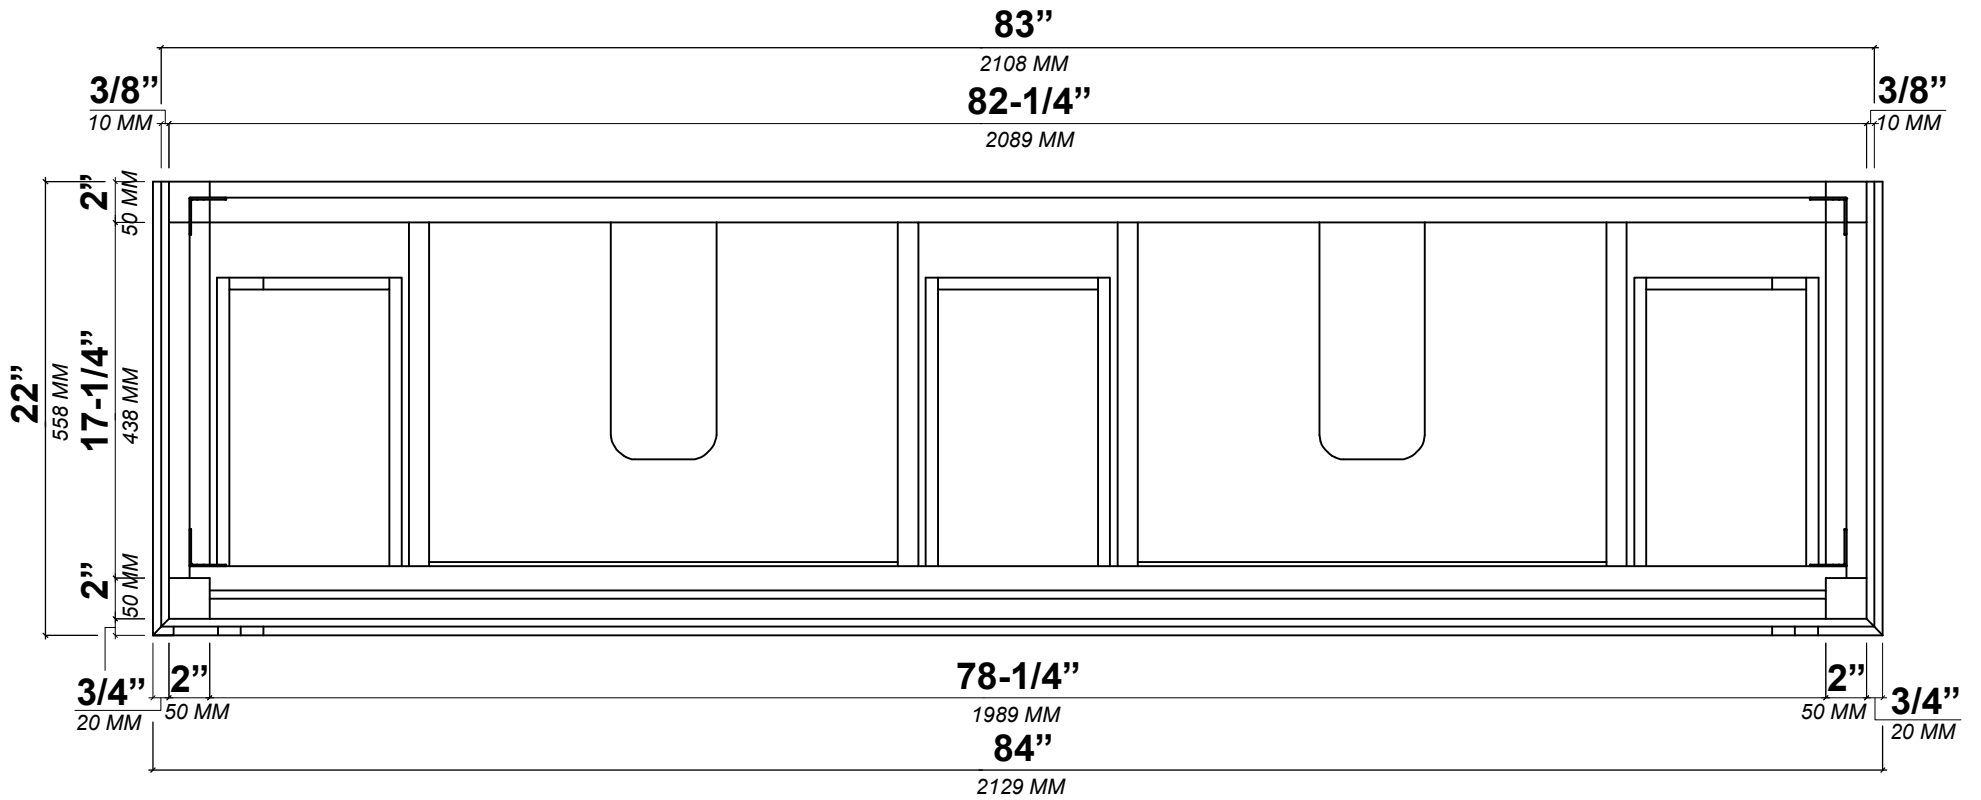

ALYS TEAK 84 IN DOUBLE SINK CABINET

TOP VIEW