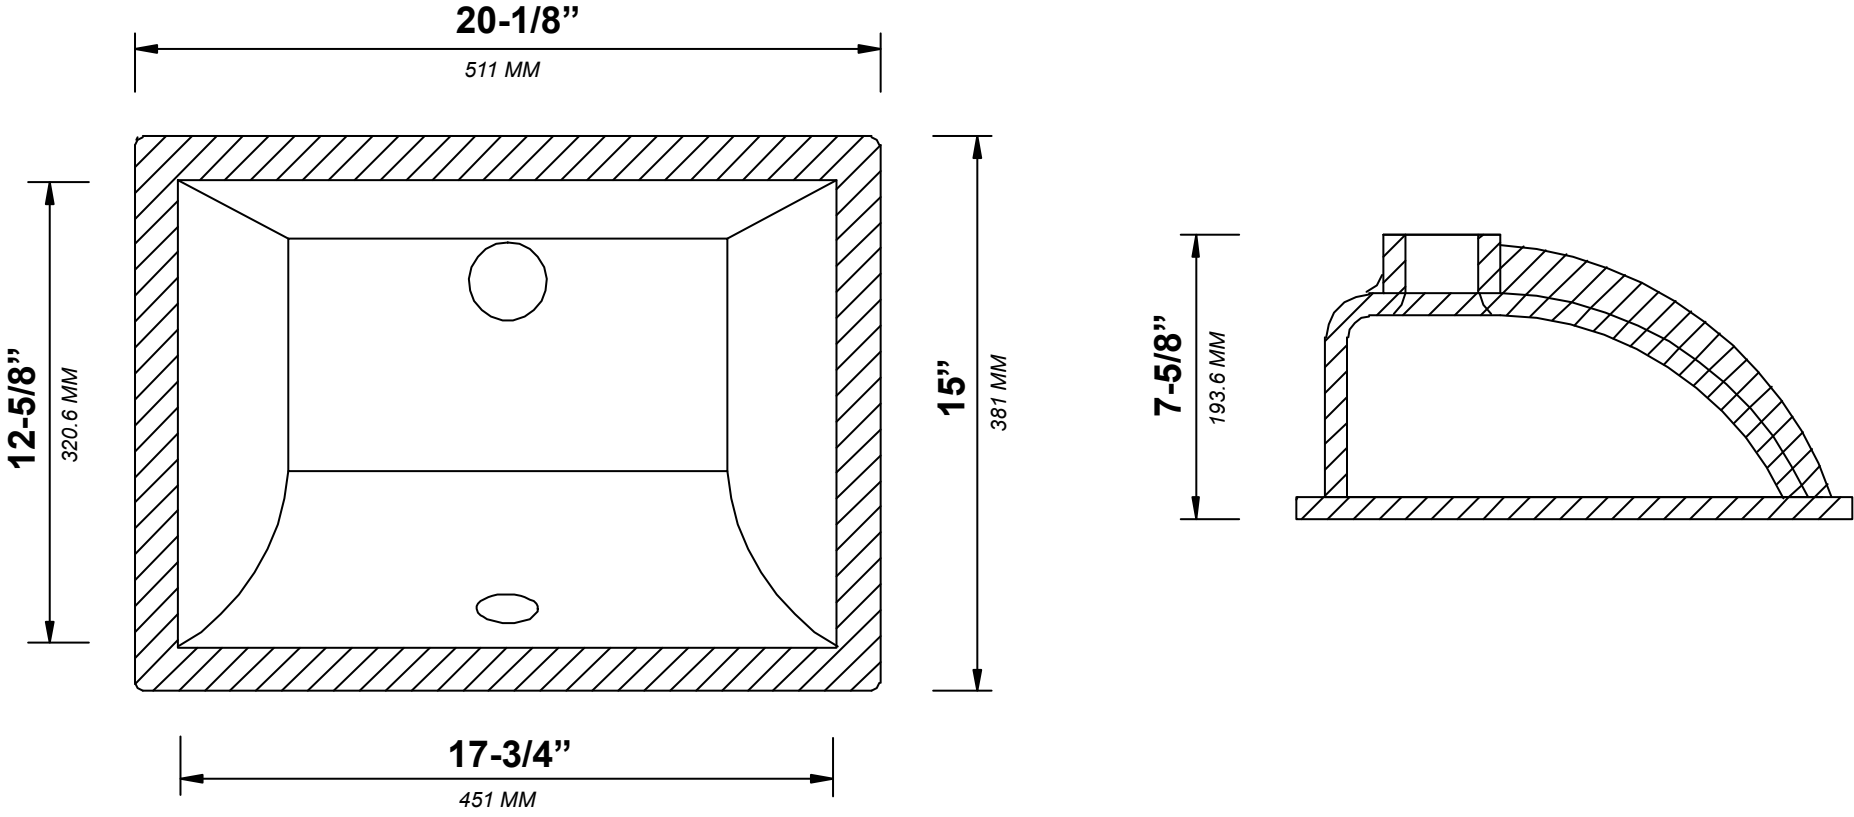

## SIDE VIEW

84 IN DOUBLE SINK 2 IN STRAIGHT MITERED EDGE COUNTERTOP

# 84 IN DOUBLE SINK 2 IN STRAIGHT MITERED EDGE COUNTERTOP

NOTE: The dimensions specified below pertain exclusively to **Straight Mitered Edge** countertops. For information regarding **Double Cove Edge** dimensions, please refer to the **Double Cove Edge** dimensions section.

# STANDARD RECTANGULAR UNDERMOUNT SINK

84 IN DOUBLE SINK 1.5 IN DOUBLE COVE EDGE COUNTERTOP

# 84 IN DOUBLE SINK 1.5 IN DOUBLE COVE EDGE COUNTERTOP

NOTE: The dimensions specified below pertain exclusively to **Double Cove Edge** countertops. For information regarding **Straight Mitered Edge** dimensions, please refer to the **Straight Mitered Edge** dimensions section.