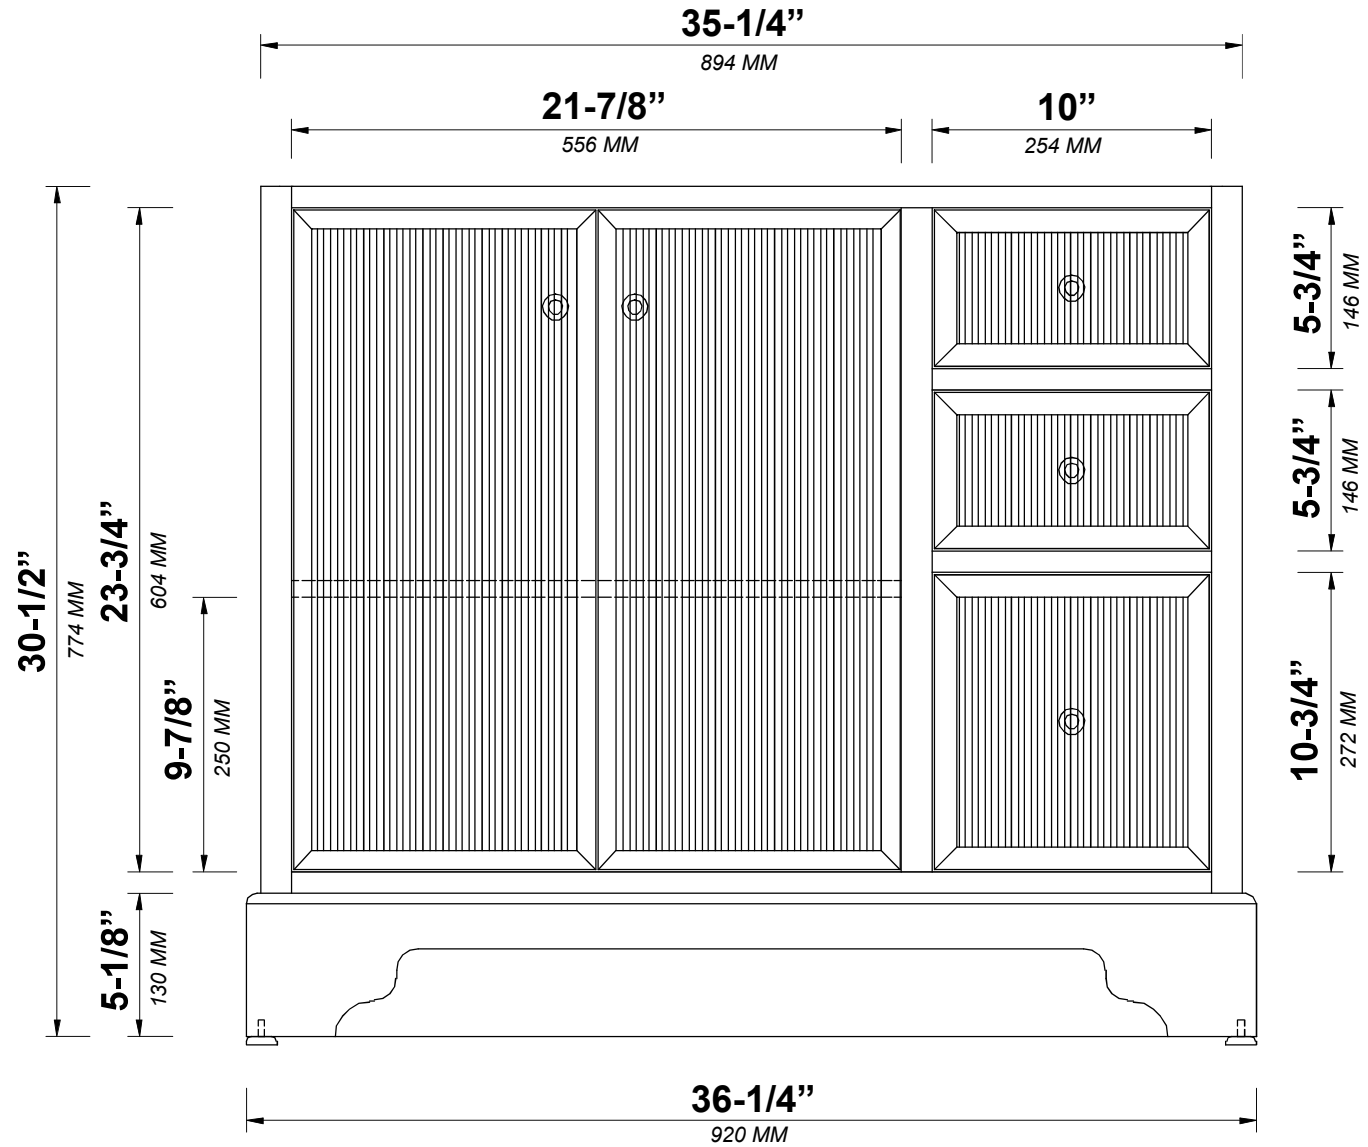

**MANHATTAN OAK 36 IN SINGLE CENTER SINK
BATHROOM VANITY**

MANHATTAN OAK 36 IN SINGLE CENTER SINK CABINET

FRONT VIEW

MANHATTAN OAK 36 IN SINGLE CENTER SINK CABINET

TOP VIEW

MANHATTAN OAK 36 IN SINGLE CENTER SINK CABINET

BACK VIEW

MANHATTAN OAK 36 IN SINGLE CENTER SINK CABINET

SIDE VIEW

36 IN SINGLE CENTER SINK 5 IN STRAIGHT MITERED EDGE COUNTERTOP

36 IN SINGLE CENTER SINK 5 IN STRAIGHT MITERED EDGE COUNTERTOP

NOTE: The dimensions specified below pertain exclusively to **Straight Mitered Edge** countertops. For information regarding **Double Cove Edge** dimensions, please refer to the Double Cove Edge dimensions section.

STANDARD RECTANGULAR UNDERMOUNT SINK

Note: All measurements are ± 1/4".