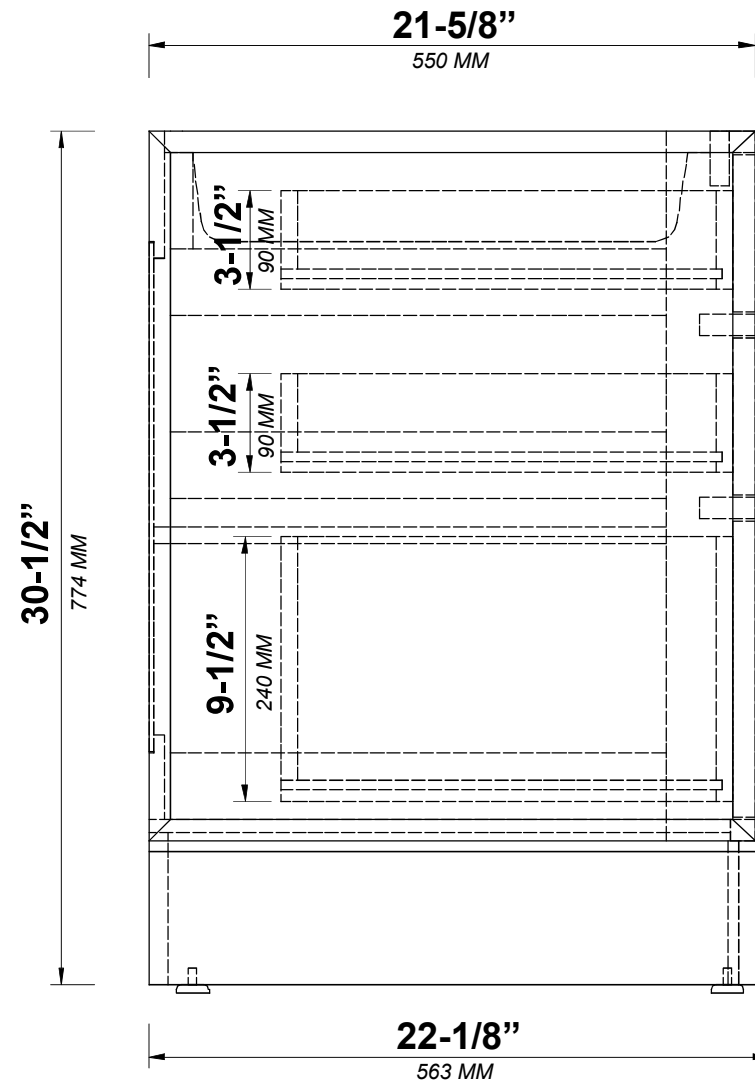

**MANHATTAN OAK 36 IN SINGLE CENTER SINK
BATHROOM VANITY**

MANHATTAN OAK 36 IN SINGLE CENTER SINK CABINET

FRONT VIEW

MANHATTAN OAK 36 IN SINGLE CENTER SINK CABINET

TOP VIEW

MANHATTAN OAK 36 IN SINGLE CENTER SINK CABINET

BACK VIEW

MANHATTAN OAK 36 IN SINGLE CENTER SINK CABINET

SIDE VIEW

36 IN SINGLE CENTER SINK 5 IN STRAIGHT MITERED EDGE COUNTERTOP

36 IN SINGLE CENTER SINK 5 IN STRAIGHT MITERED EDGE COUNTERTOP

NOTE: The dimensions specified below pertain exclusively to **Straight Mitered Edge** countertops. For information regarding **Double Cove Edge** dimensions, please refer to the Double Cove Edge dimensions section.

STANDARD RECTANGULAR UNDERMOUNT SINK

Note: All measurements are ± 1/4".