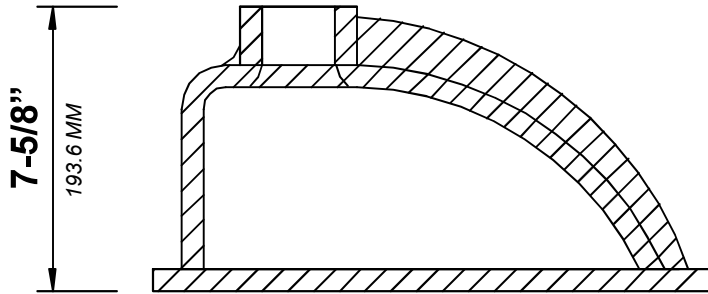

BACK VIEW

MANHATTAN OAK 36 IN SINGLE CENTER SINK CABINET

SIDE VIEW

36 IN SINGLE CENTER SINK 5 IN STRAIGHT MITERED EDGE COUNTERTOP

36 IN SINGLE CENTER SINK 5 IN STRAIGHT MITERED EDGE COUNTERTOP

NOTE: The dimensions specified below pertain exclusively to **Straight Mitered Edge** countertops. For information regarding **Double Cove Edge** dimensions, please refer to the Double Cove Edge dimensions section.

STANDARD RECTANGULAR UNDERMOUNT SINK

Note: All measurements are ± 1/4".