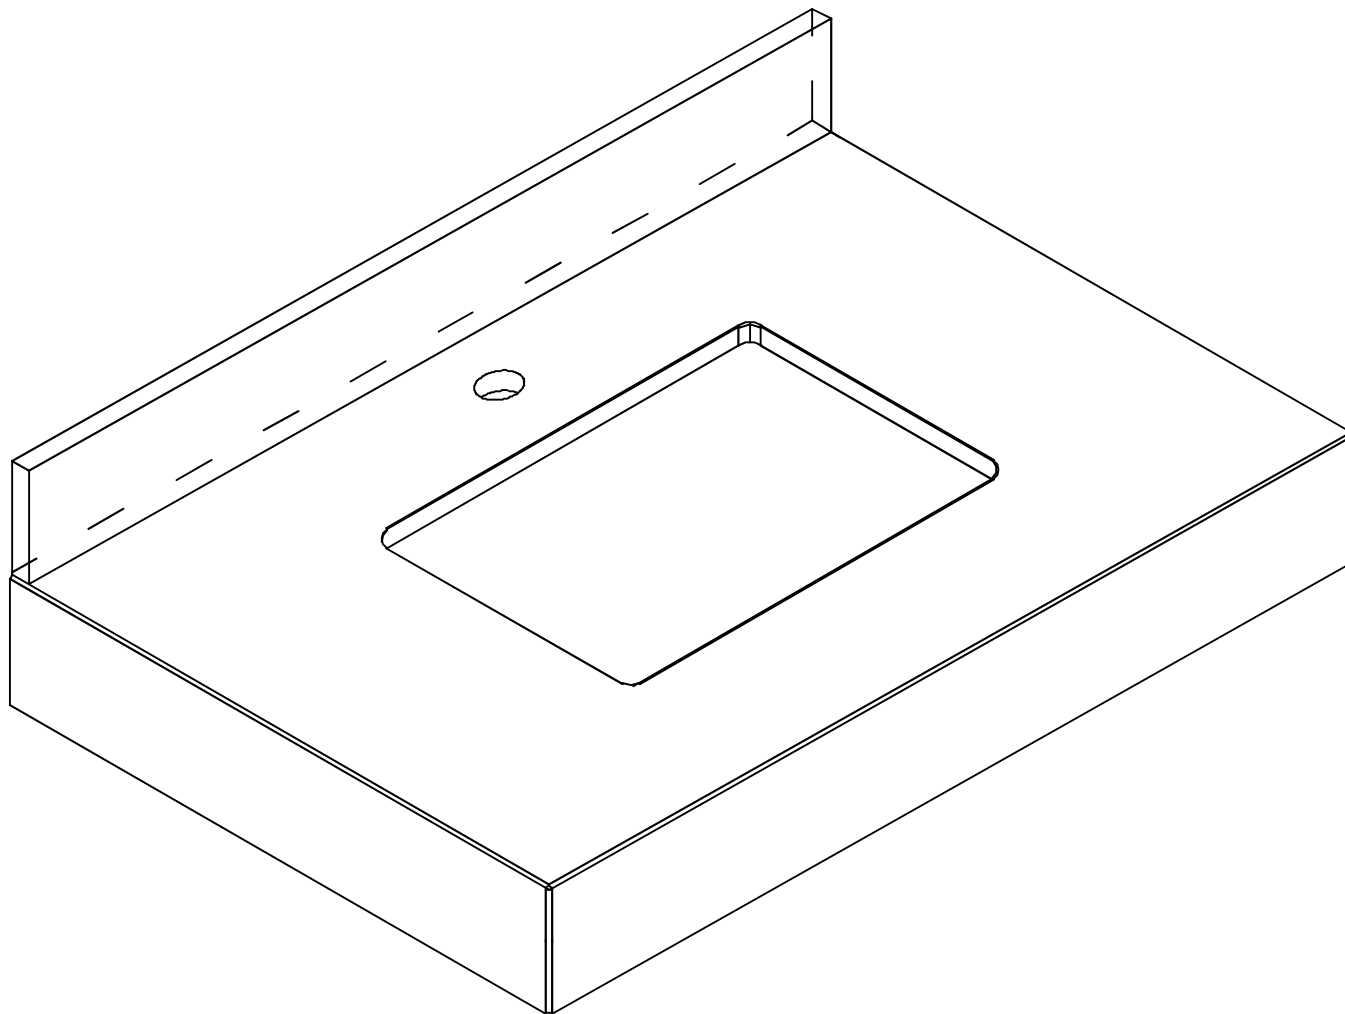

**MANHATTAN OAK 36 IN SINGLE CENTER SINK
BATHROOM VANITY**

MANHATTAN OAK 36 IN SINGLE CENTER SINK CABINET

FRONT VIEW

MANHATTAN OAK 36 IN SINGLE CENTER SINK CABINET

TOP VIEW

MANHATTAN OAK 36 IN SINGLE CENTER SINK CABINET

BACK VIEW

MANHATTAN OAK 36 IN SINGLE CENTER SINK CABINET

SIDE VIEW

36 IN SINGLE CENTER SINK 5 IN STRAIGHT MITERED EDGE COUNTERTOP

36 IN SINGLE CENTER SINK 5 IN STRAIGHT MITERED EDGE COUNTERTOP

NOTE: The dimensions specified below pertain exclusively to **Straight Mitered Edge** countertops. For information regarding **Double Cove Edge** dimensions, please refer to the Double Cove Edge dimensions section.

STANDARD RECTANGULAR UNDERMOUNT SINK

Note: All measurements are ± 1/4".