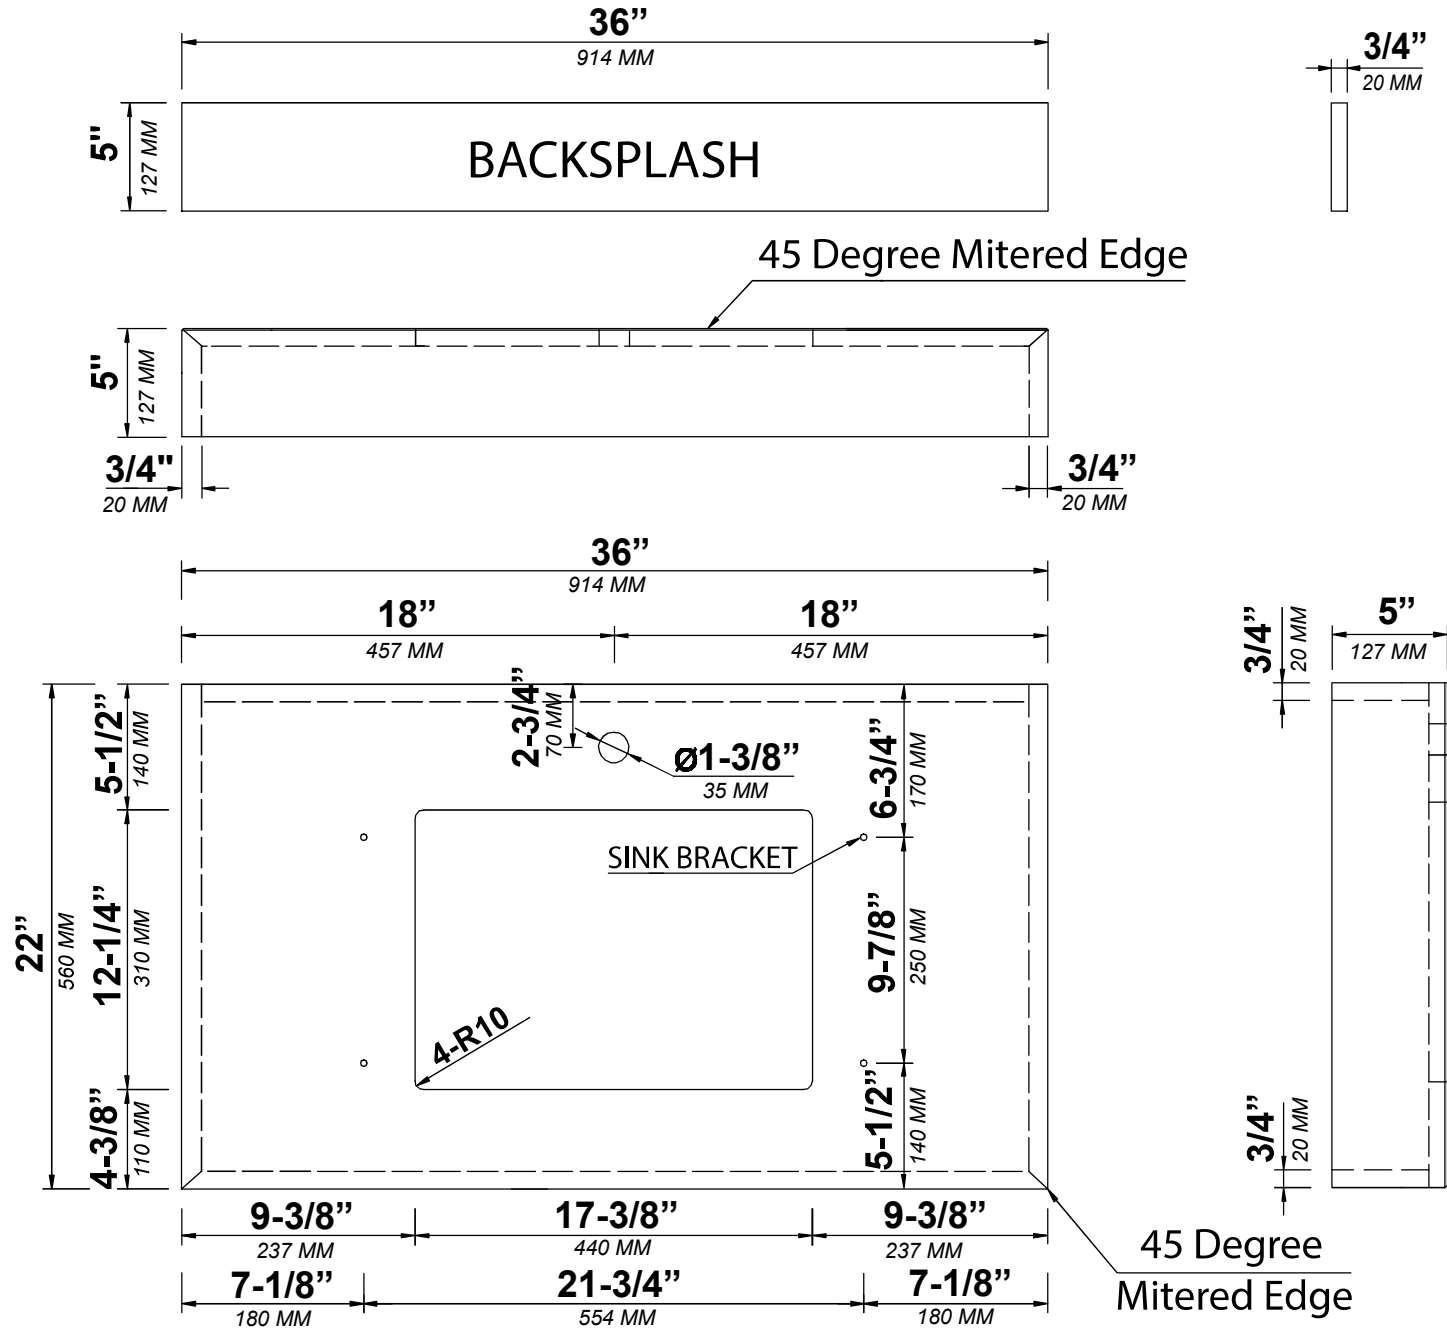

BACK VIEW

MANHATTAN OAK 36 IN SINGLE CENTER SINK CABINET

SIDE VIEW

36 IN SINGLE CENTER SINK 5 IN STRAIGHT MITERED EDGE COUNTERTOP

36 IN SINGLE CENTER SINK 5 IN STRAIGHT MITERED EDGE COUNTERTOP

NOTE: The dimensions specified below pertain exclusively to **Straight Mitered Edge** countertops. For information regarding **Double Cove Edge** dimensions, please refer to the Double Cove Edge dimensions section.

STANDARD RECTANGULAR UNDERMOUNT SINK

Note: All measurements are ± 1/4".