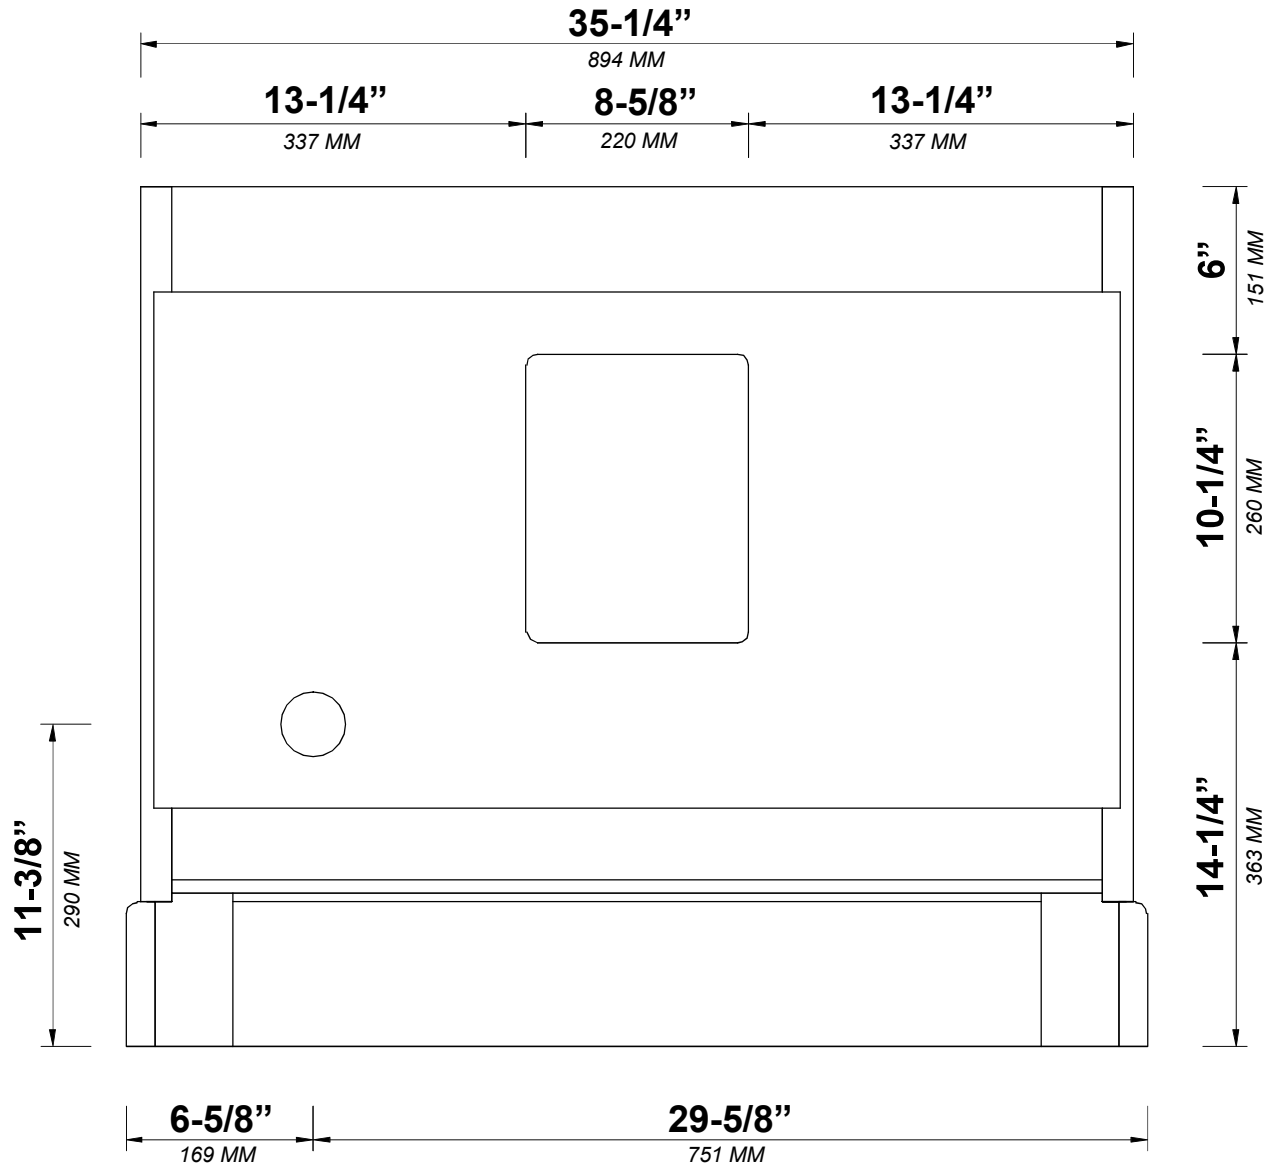

**MANHATTAN OAK 36 IN SINGLE CENTER SINK
BATHROOM VANITY**

MANHATTAN OAK 36 IN SINGLE CENTER SINK CABINET

FRONT VIEW

MANHATTAN OAK 36 IN SINGLE CENTER SINK CABINET

TOP VIEW

MANHATTAN OAK 36 IN SINGLE CENTER SINK CABINET

BACK VIEW

MANHATTAN OAK 36 IN SINGLE CENTER SINK CABINET

SIDE VIEW

36 IN SINGLE CENTER SINK 5 IN STRAIGHT MITERED EDGE COUNTERTOP

36 IN SINGLE CENTER SINK 5 IN STRAIGHT MITERED EDGE COUNTERTOP

NOTE: The dimensions specified below pertain exclusively to **Straight Mitered Edge** countertops. For information regarding **Double Cove Edge** dimensions, please refer to the Double Cove Edge dimensions section.

STANDARD RECTANGULAR UNDERMOUNT SINK

Note: All measurements are ± 1/4".