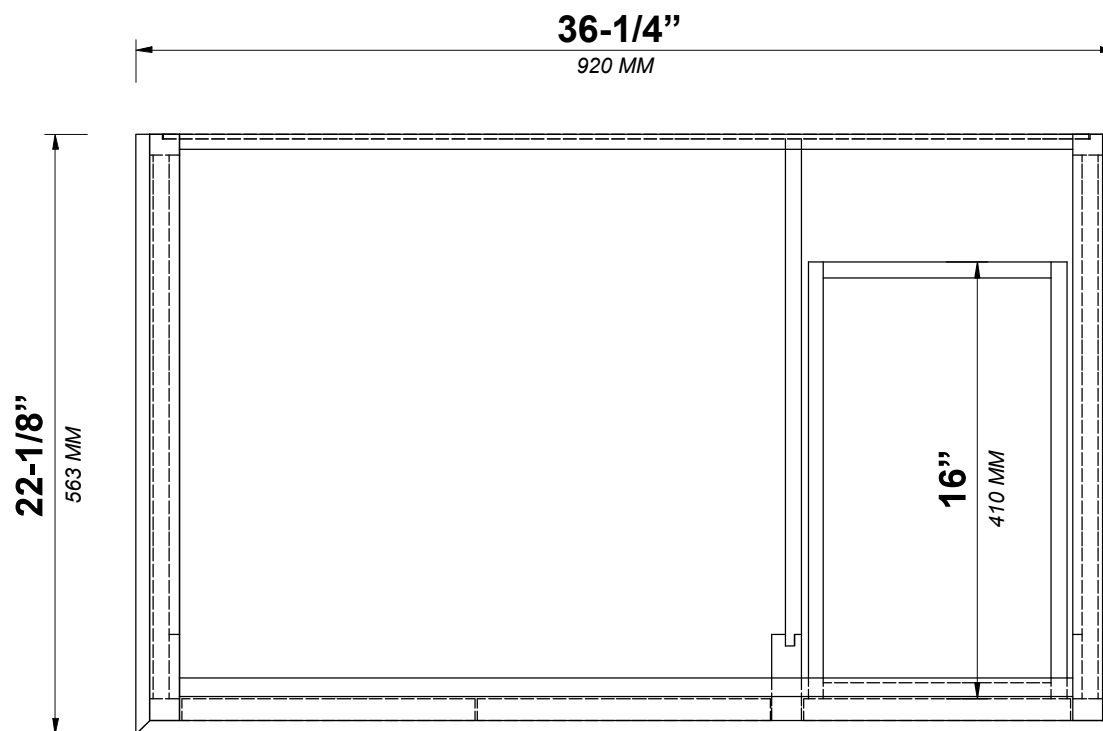

**MANHATTAN OAK 36 IN SINGLE CENTER SINK
BATHROOM VANITY**

MANHATTAN OAK 36 IN SINGLE CENTER SINK CABINET

FRONT VIEW

MANHATTAN OAK 36 IN SINGLE CENTER SINK CABINET

TOP VIEW

MANHATTAN OAK 36 IN SINGLE CENTER SINK CABINET

BACK VIEW

MANHATTAN OAK 36 IN SINGLE CENTER SINK CABINET

SIDE VIEW

36 IN SINGLE CENTER SINK 5 IN STRAIGHT MITERED EDGE COUNTERTOP

36 IN SINGLE CENTER SINK 5 IN STRAIGHT MITERED EDGE COUNTERTOP

NOTE: The dimensions specified below pertain exclusively to **Straight Mitered Edge** countertops. For information regarding **Double Cove Edge** dimensions, please refer to the Double Cove Edge dimensions section.

STANDARD RECTANGULAR UNDERMOUNT SINK

Note: All measurements are ± 1/4".