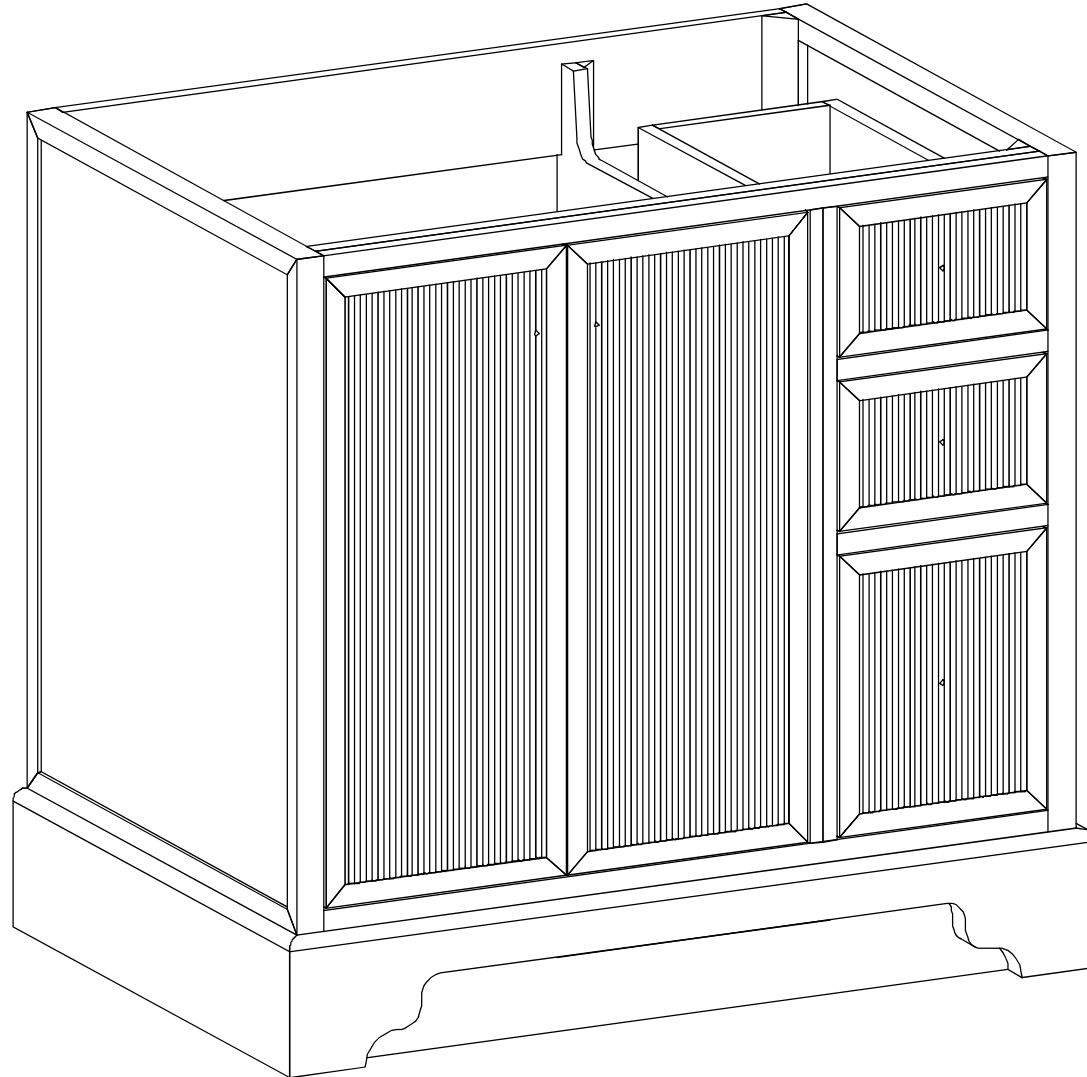

**MANHATTAN OAK 36 IN SINGLE CENTER SINK
BATHROOM VANITY**

MANHATTAN OAK 36 IN SINGLE CENTER SINK CABINET

FRONT VIEW

MANHATTAN OAK 36 IN SINGLE CENTER SINK CABINET

TOP VIEW

MANHATTAN OAK 36 IN SINGLE CENTER SINK CABINET

BACK VIEW

MANHATTAN OAK 36 IN SINGLE CENTER SINK CABINET

SIDE VIEW

36 IN SINGLE CENTER SINK 5 IN STRAIGHT MITERED EDGE COUNTERTOP

36 IN SINGLE CENTER SINK 5 IN STRAIGHT MITERED EDGE COUNTERTOP

NOTE: The dimensions specified below pertain exclusively to **Straight Mitered Edge** countertops. For information regarding **Double Cove Edge** dimensions, please refer to the Double Cove Edge dimensions section.

STANDARD RECTANGULAR UNDERMOUNT SINK

Note: All measurements are ± 1/4".