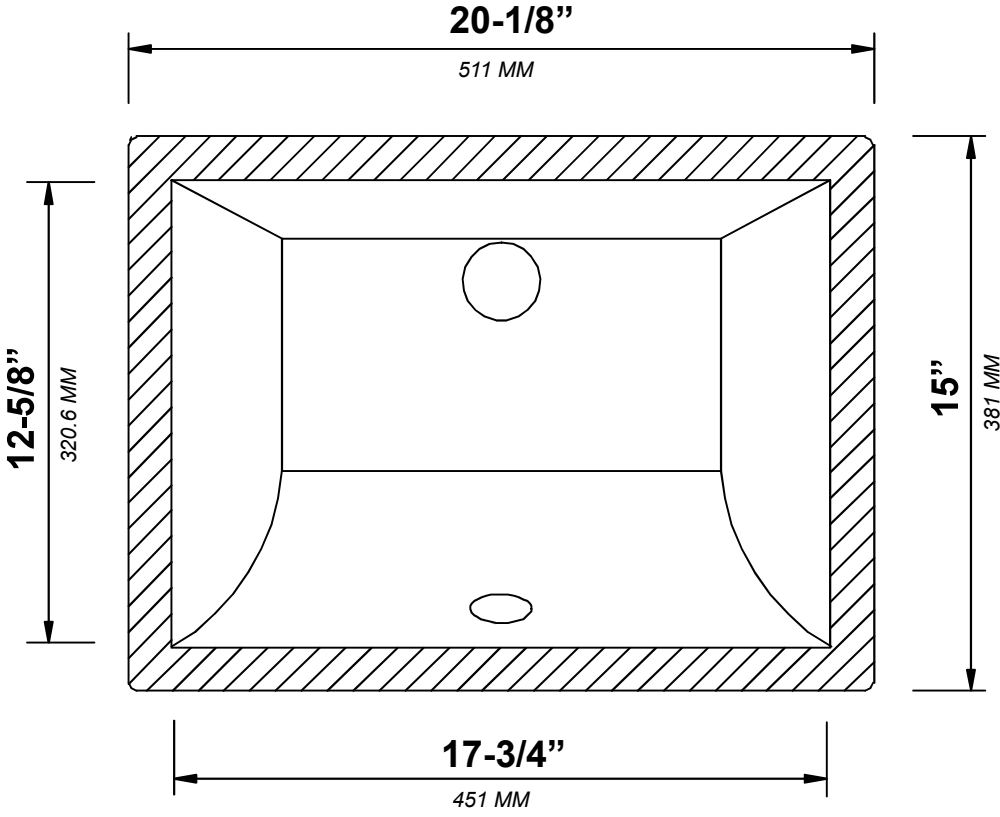

**MANHATTAN OAK 36 IN SINGLE CENTER SINK
BATHROOM VANITY**

MANHATTAN OAK 36 IN SINGLE CENTER SINK CABINET

FRONT VIEW

MANHATTAN OAK 36 IN SINGLE CENTER SINK CABINET

TOP VIEW

MANHATTAN OAK 36 IN SINGLE CENTER SINK CABINET

BACK VIEW

MANHATTAN OAK 36 IN SINGLE CENTER SINK CABINET

SIDE VIEW

36 IN SINGLE CENTER SINK 5 IN STRAIGHT MITERED EDGE COUNTERTOP

36 IN SINGLE CENTER SINK 5 IN STRAIGHT MITERED EDGE COUNTERTOP

NOTE: The dimensions specified below pertain exclusively to **Straight Mitered Edge** countertops. For information regarding **Double Cove Edge** dimensions, please refer to the Double Cove Edge dimensions section.

STANDARD RECTANGULAR UNDERMOUNT SINK

Note: All measurements are ± 1/4".