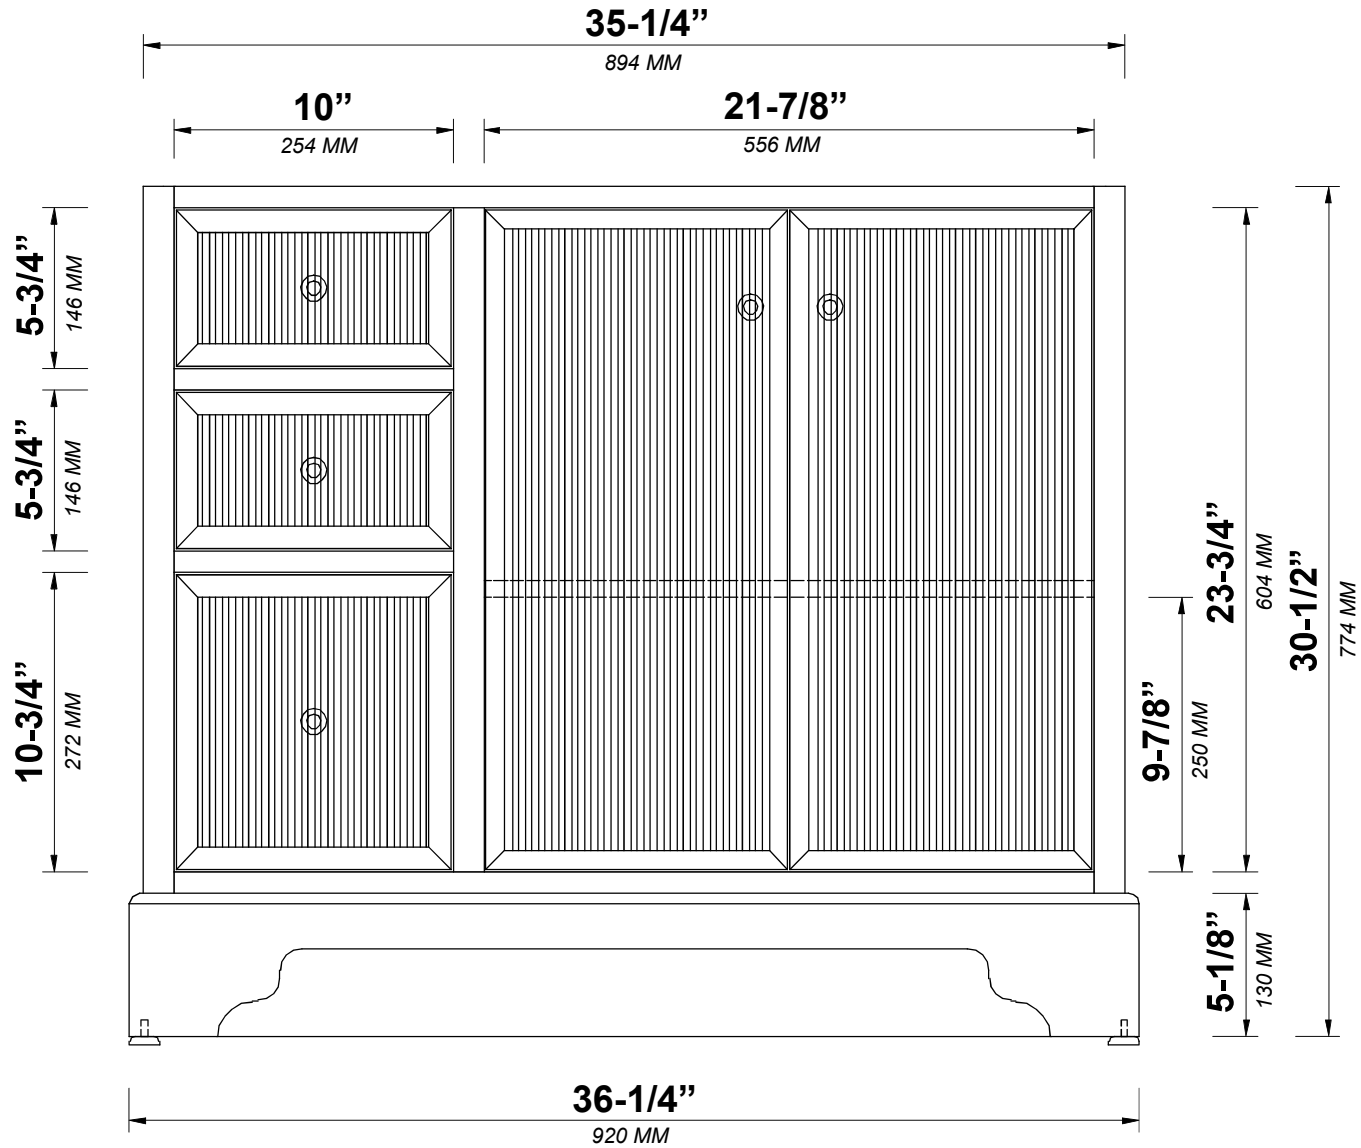

MANHATTAN OAK 36 IN SINGLE CENTER SINK CABINET

FRONT VIEW