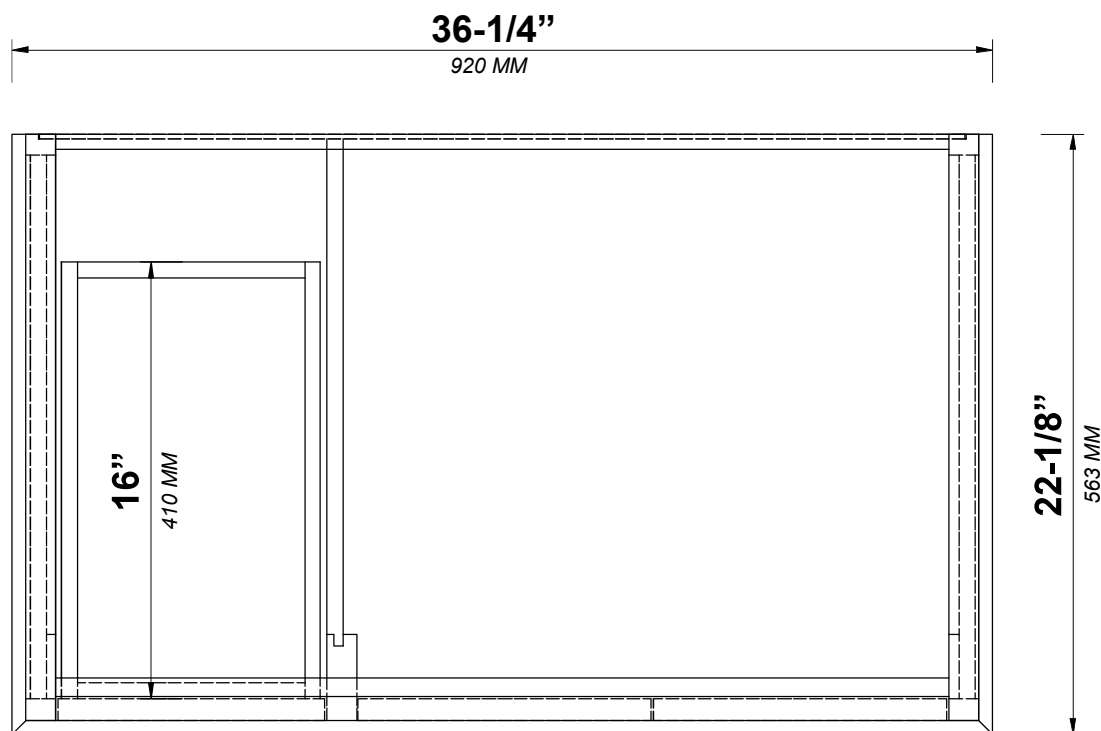

MANHATTAN OAK 36 IN SINGLE CENTER SINK CABINET

TOP VIEW