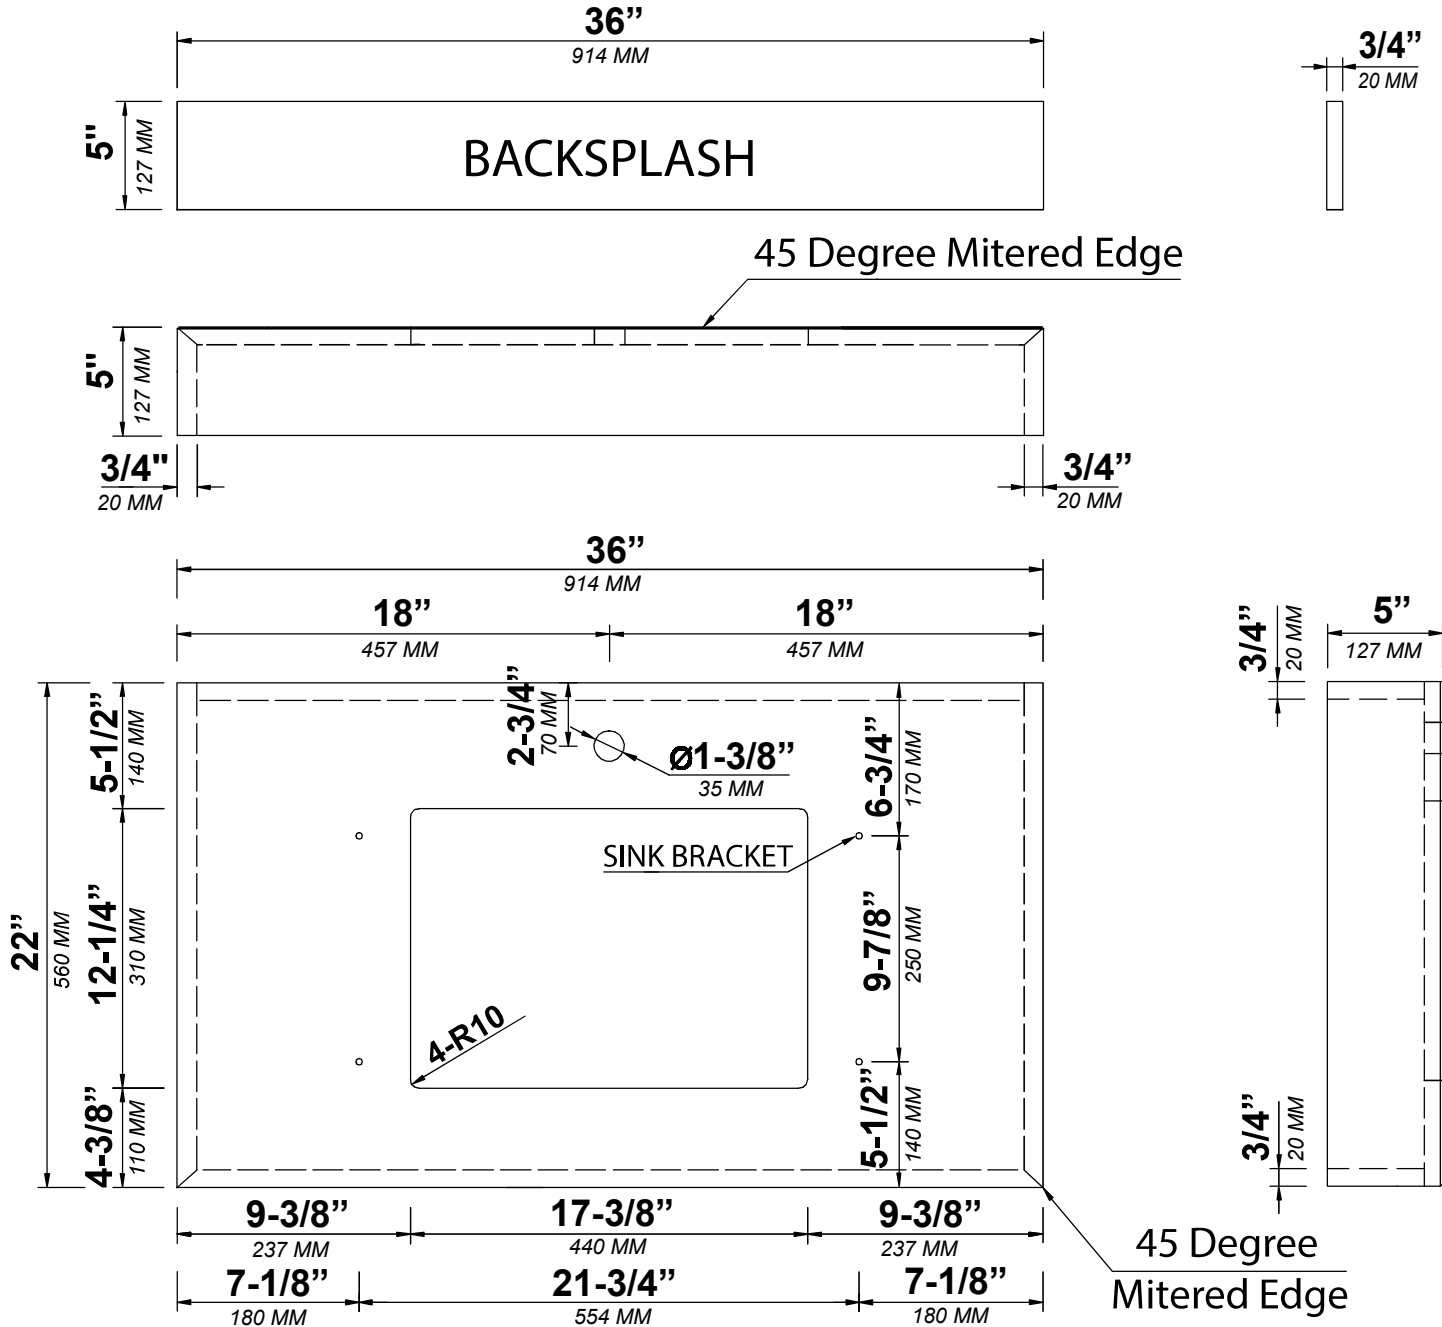

## SIDE VIEW

36 IN SINGLE CENTER SINK 5 IN STRAIGHT MITERED EDGE COUNTERTOP

# 36 IN SINGLE CENTER SINK 5 IN STRAIGHT MITERED EDGE COUNTERTOP

NOTE: The dimensions specified below pertain exclusively to **Straight Mitered Edge** countertops. For information regarding **Double Cove Edge** dimensions, please refer to the Double Cove Edge dimensions section.