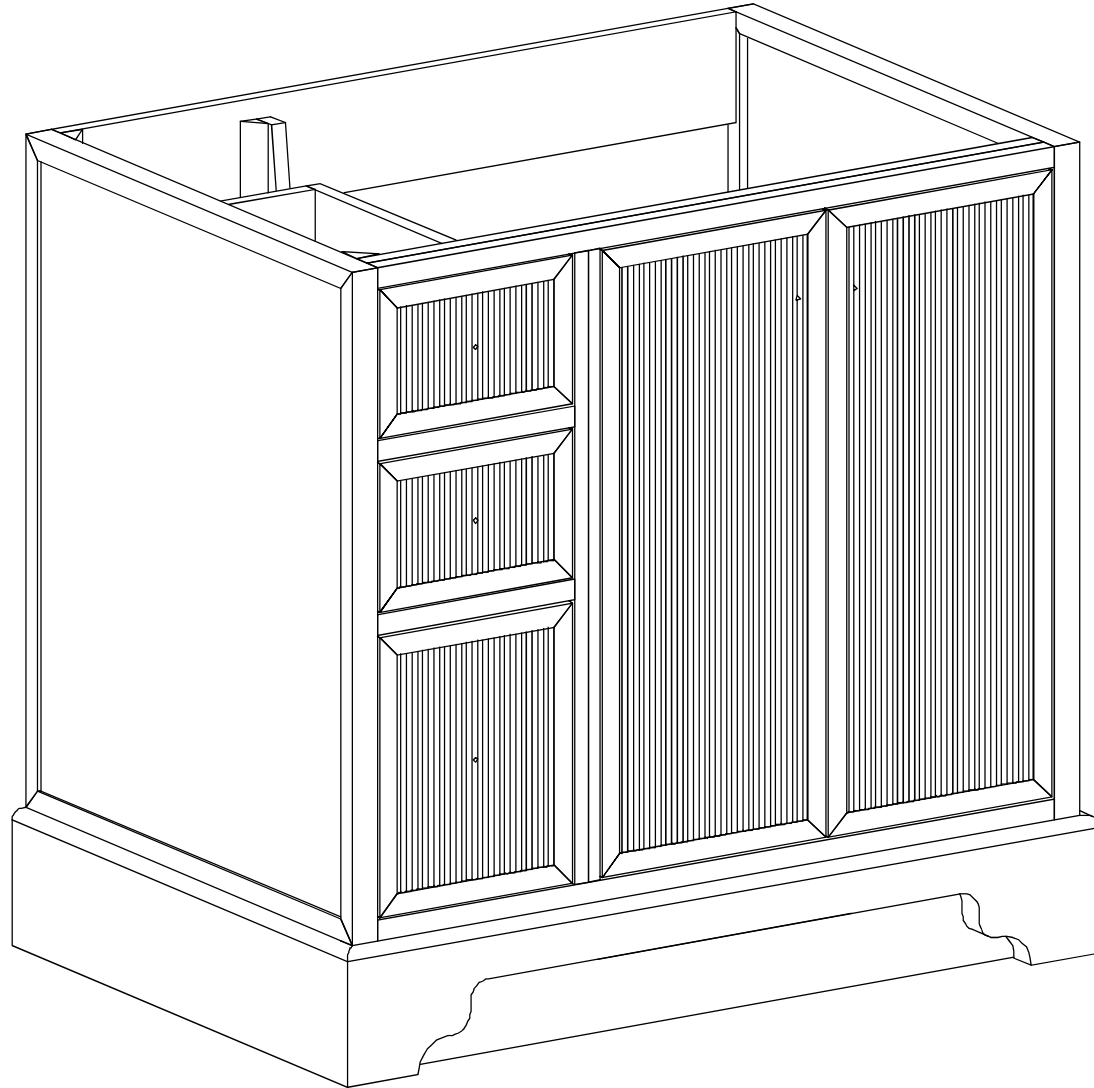

**MANHATTAN OAK 36 IN SINGLE CENTER SINK  
BATHROOM VANITY**

# MANHATTAN OAK 36 IN SINGLE CENTER SINK CABINET