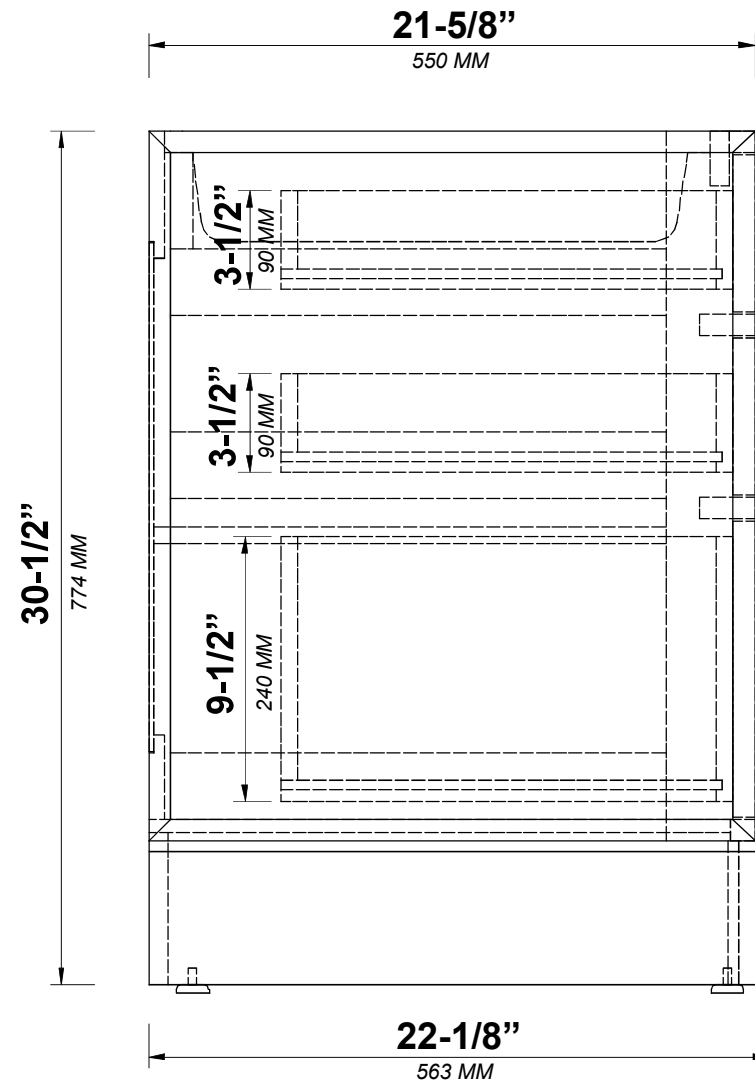

## TOP VIEW

## SIDE VIEW

36 IN SINGLE CENTER SINK 5 IN STRAIGHT MITERED EDGE COUNTERTOP

# 36 IN SINGLE CENTER SINK 5 IN STRAIGHT MITERED EDGE COUNTERTOP

NOTE: The dimensions specified below pertain exclusively to **Straight Mitered Edge** countertops. For information regarding **Double Cove Edge** dimensions, please refer to the Double Cove Edge dimensions section.