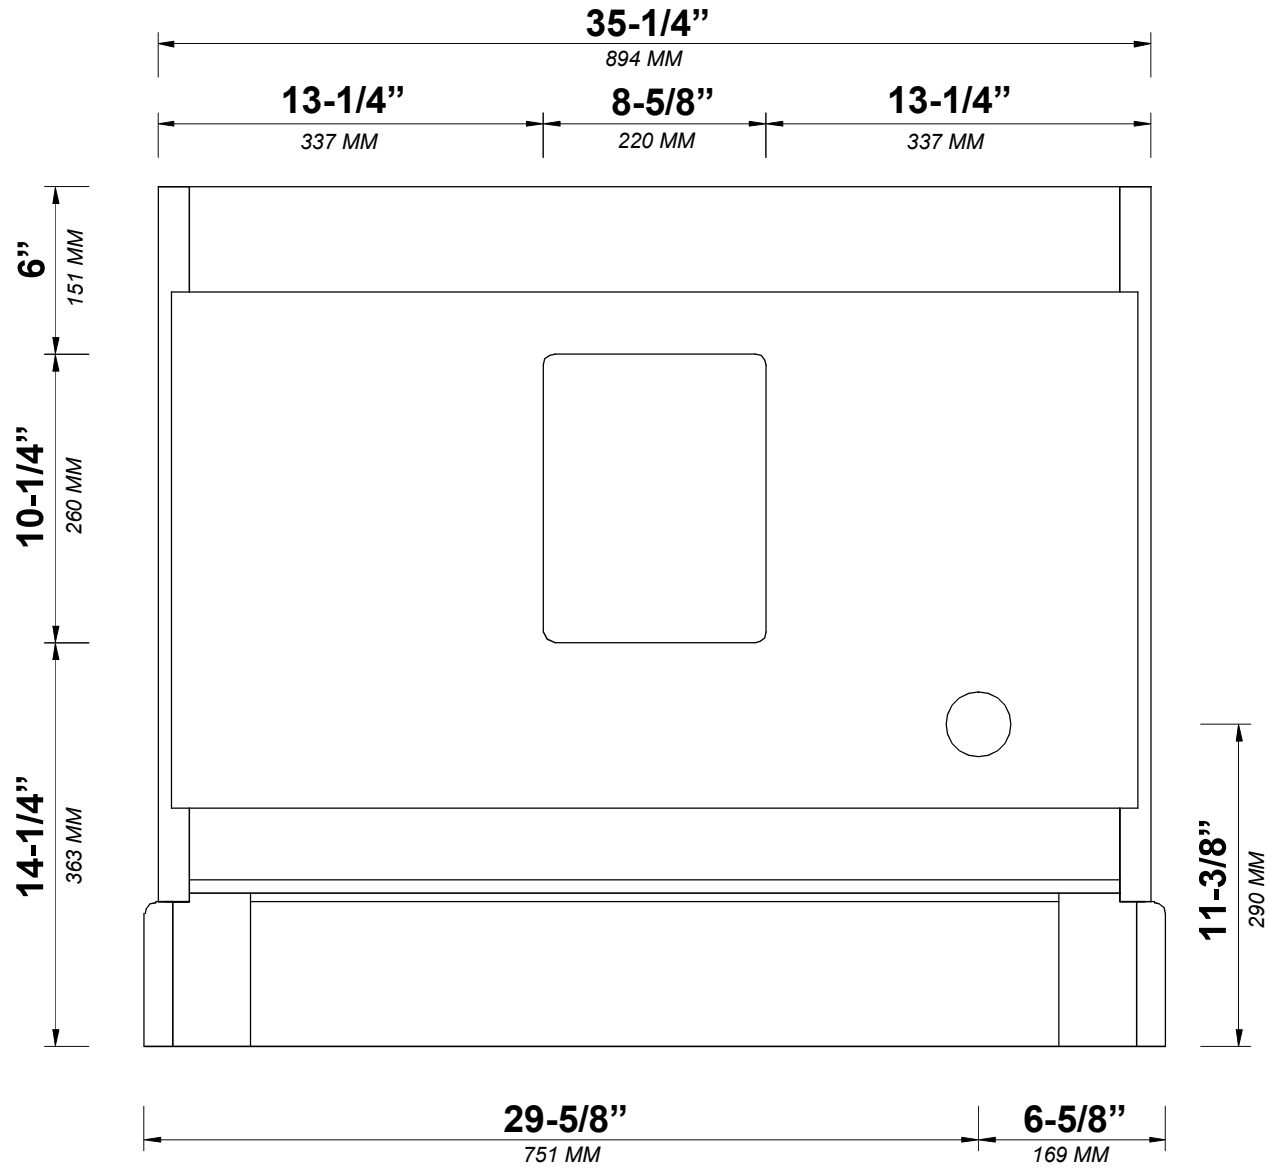

MANHATTAN OAK 36 IN SINGLE CENTER SINK CABINET

BACK VIEW