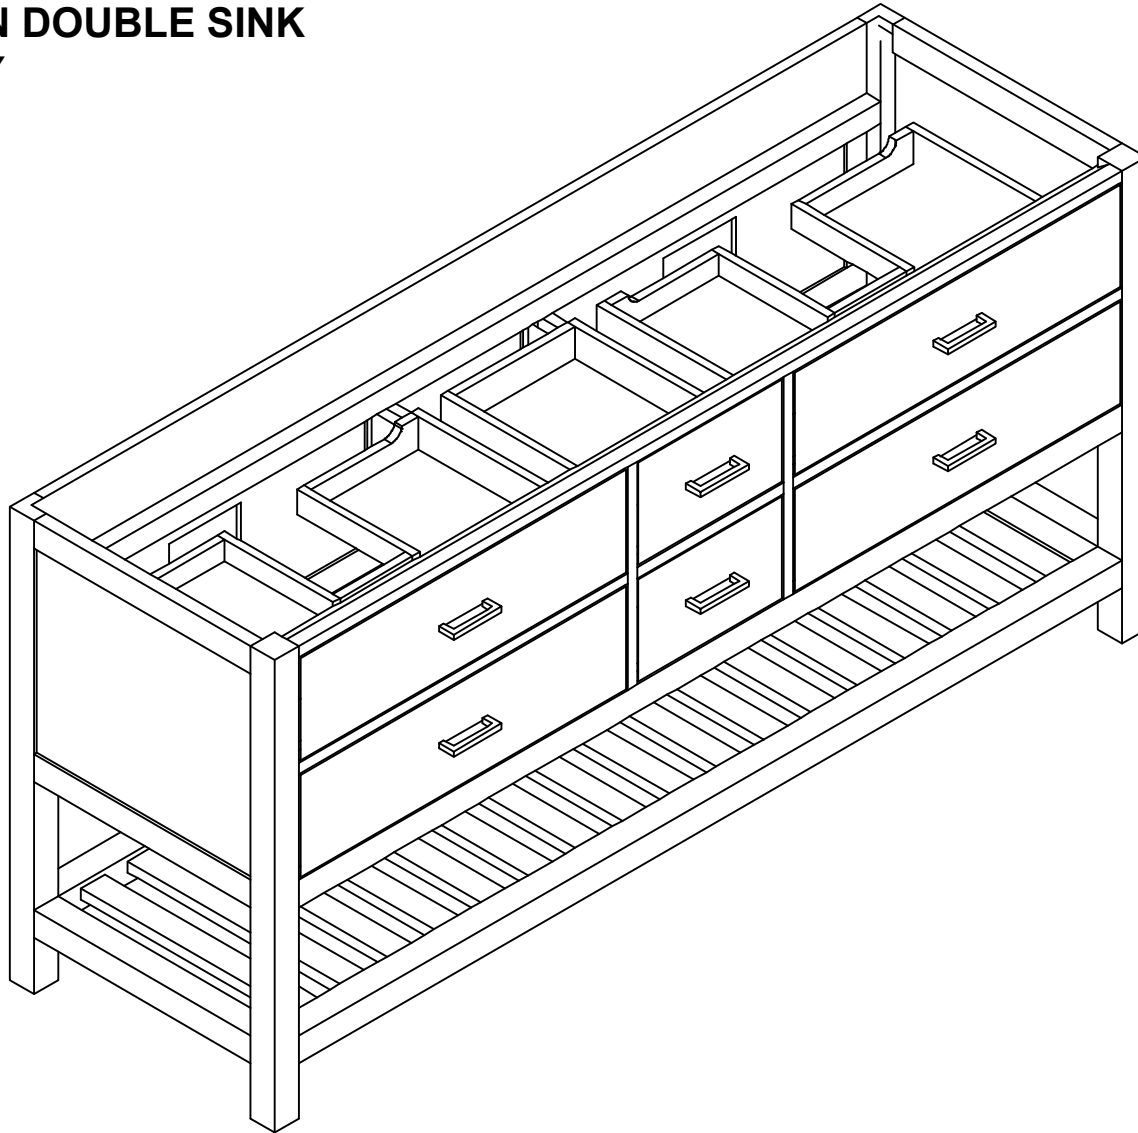

**PARKER TEAK 72 IN DOUBLE SINK  
BATHROOM VANITY**

# PARKER TEAK 72 IN DOUBLE SINK CABINET

## FRONT VIEW

PARKER TEAK 72 IN DOUBLE SINK CABINET

TOP VIEW

Note: All measurements are ± 1/4".

# STANDARD RECTANGULAR UNDERMOUNT SINK

72 IN DOUBLE SINK 1.5 IN DOUBLE COVE EDGE COUNTERTOP