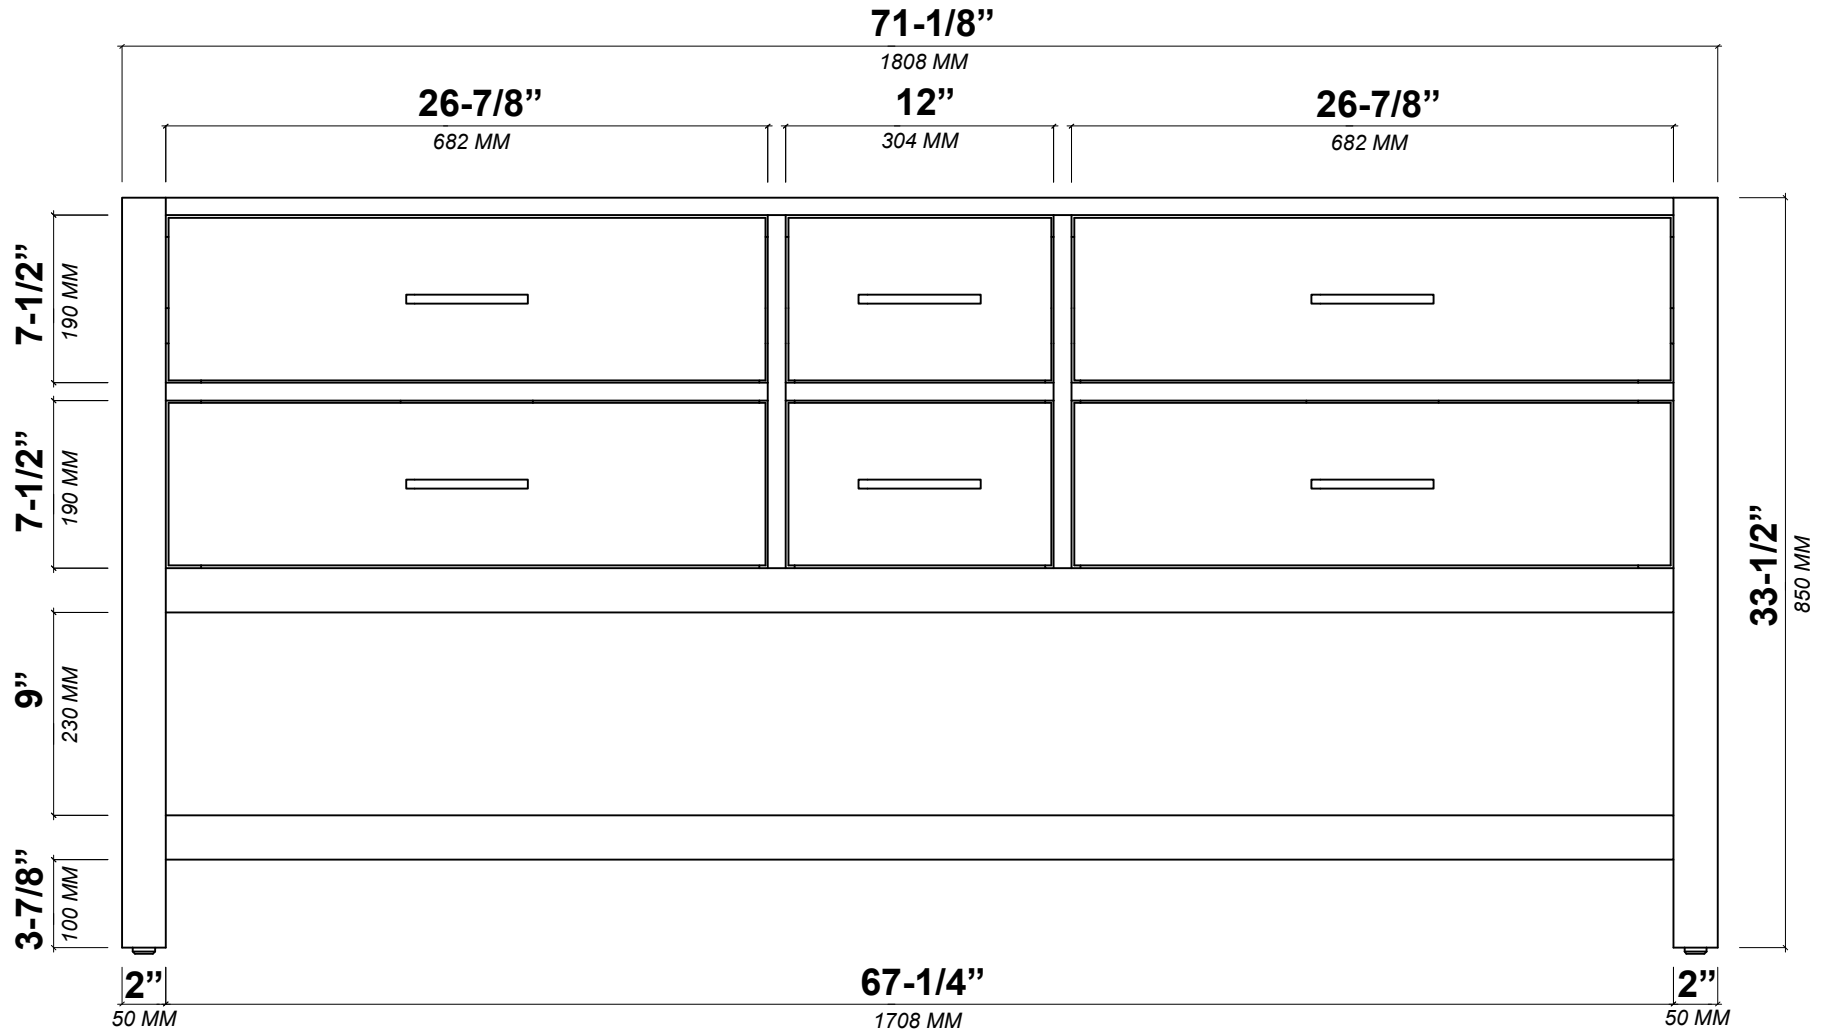

PARKER TEAK 72 IN DOUBLE SINK CABINET

FRONT VIEW