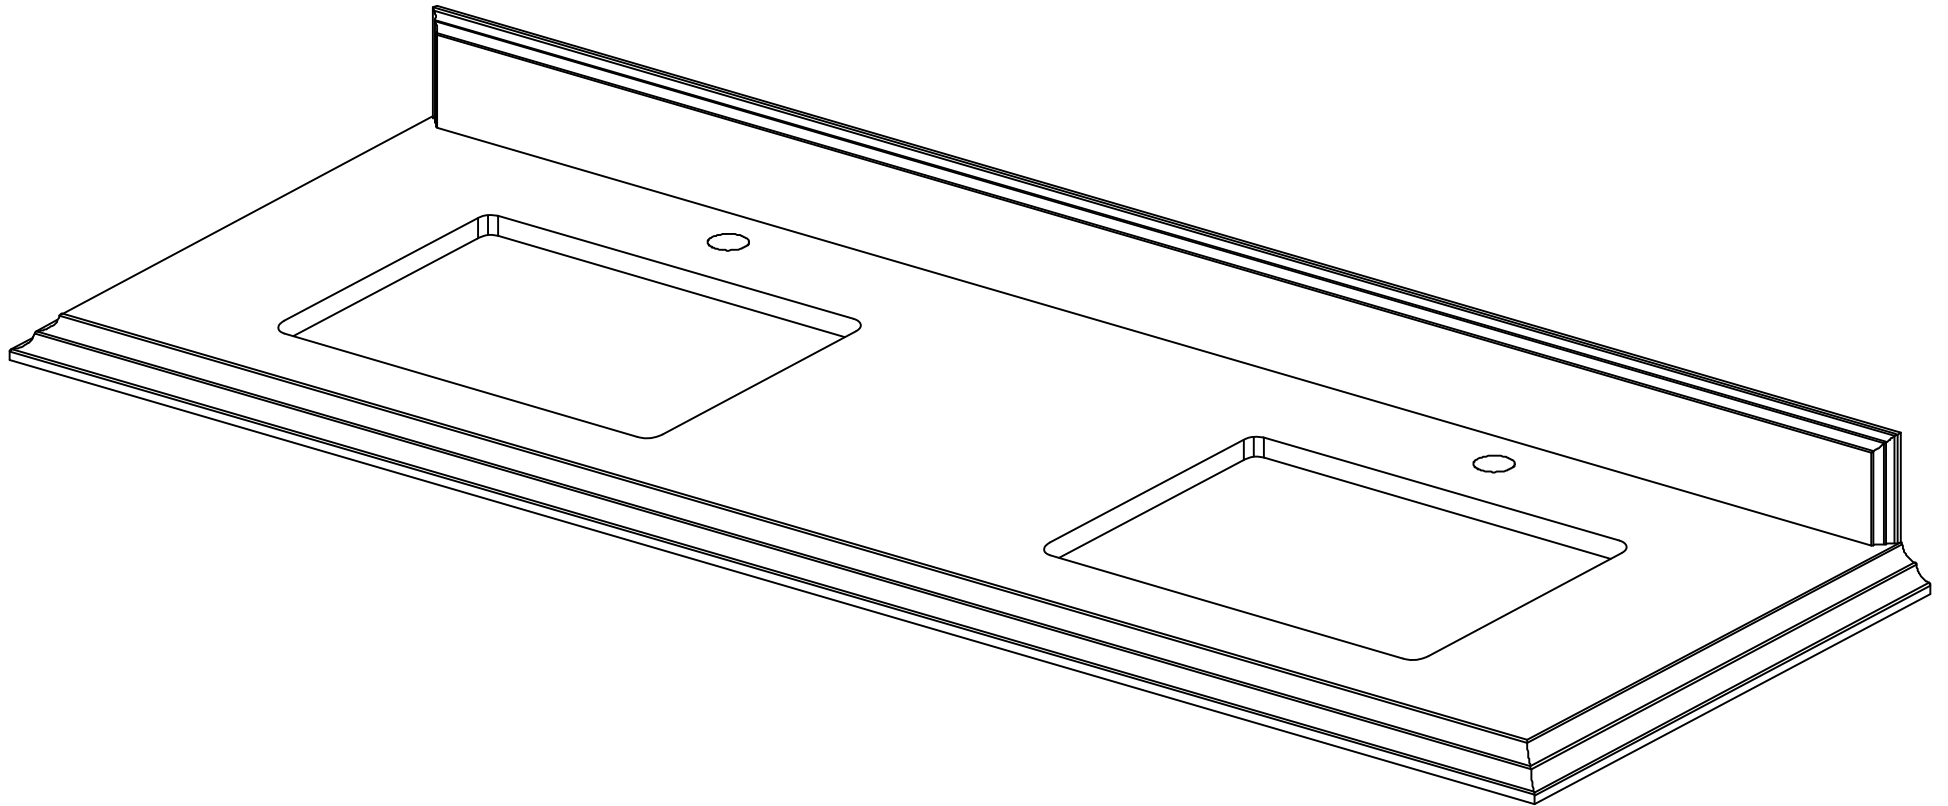

# 72 IN DOUBLE SINK 2 IN STRAIGHT MITERED EDGE COUNTERTOP

NOTE: The dimensions specified below pertain exclusively to **Straight Mitered Edge** countertops. For information regarding **Double Cove Edge** dimensions, please refer to the Double Cove Edge dimensions section.

# STANDARD RECTANGULAR UNDERMOUNT SINK

72 IN DOUBLE SINK 1.5 IN DOUBLE COVE EDGE COUNTERTOP

# 72 IN DOUBLE SINK 1.5 IN DOUBLE COVE EDGE COUNTERTOP

NOTE: The dimensions specified below pertain exclusively to **Double Cove Edge** countertops. For information regarding **Straight Mitered Edge** dimensions, please refer to the **Straight Mitered Edge** dimensions section.