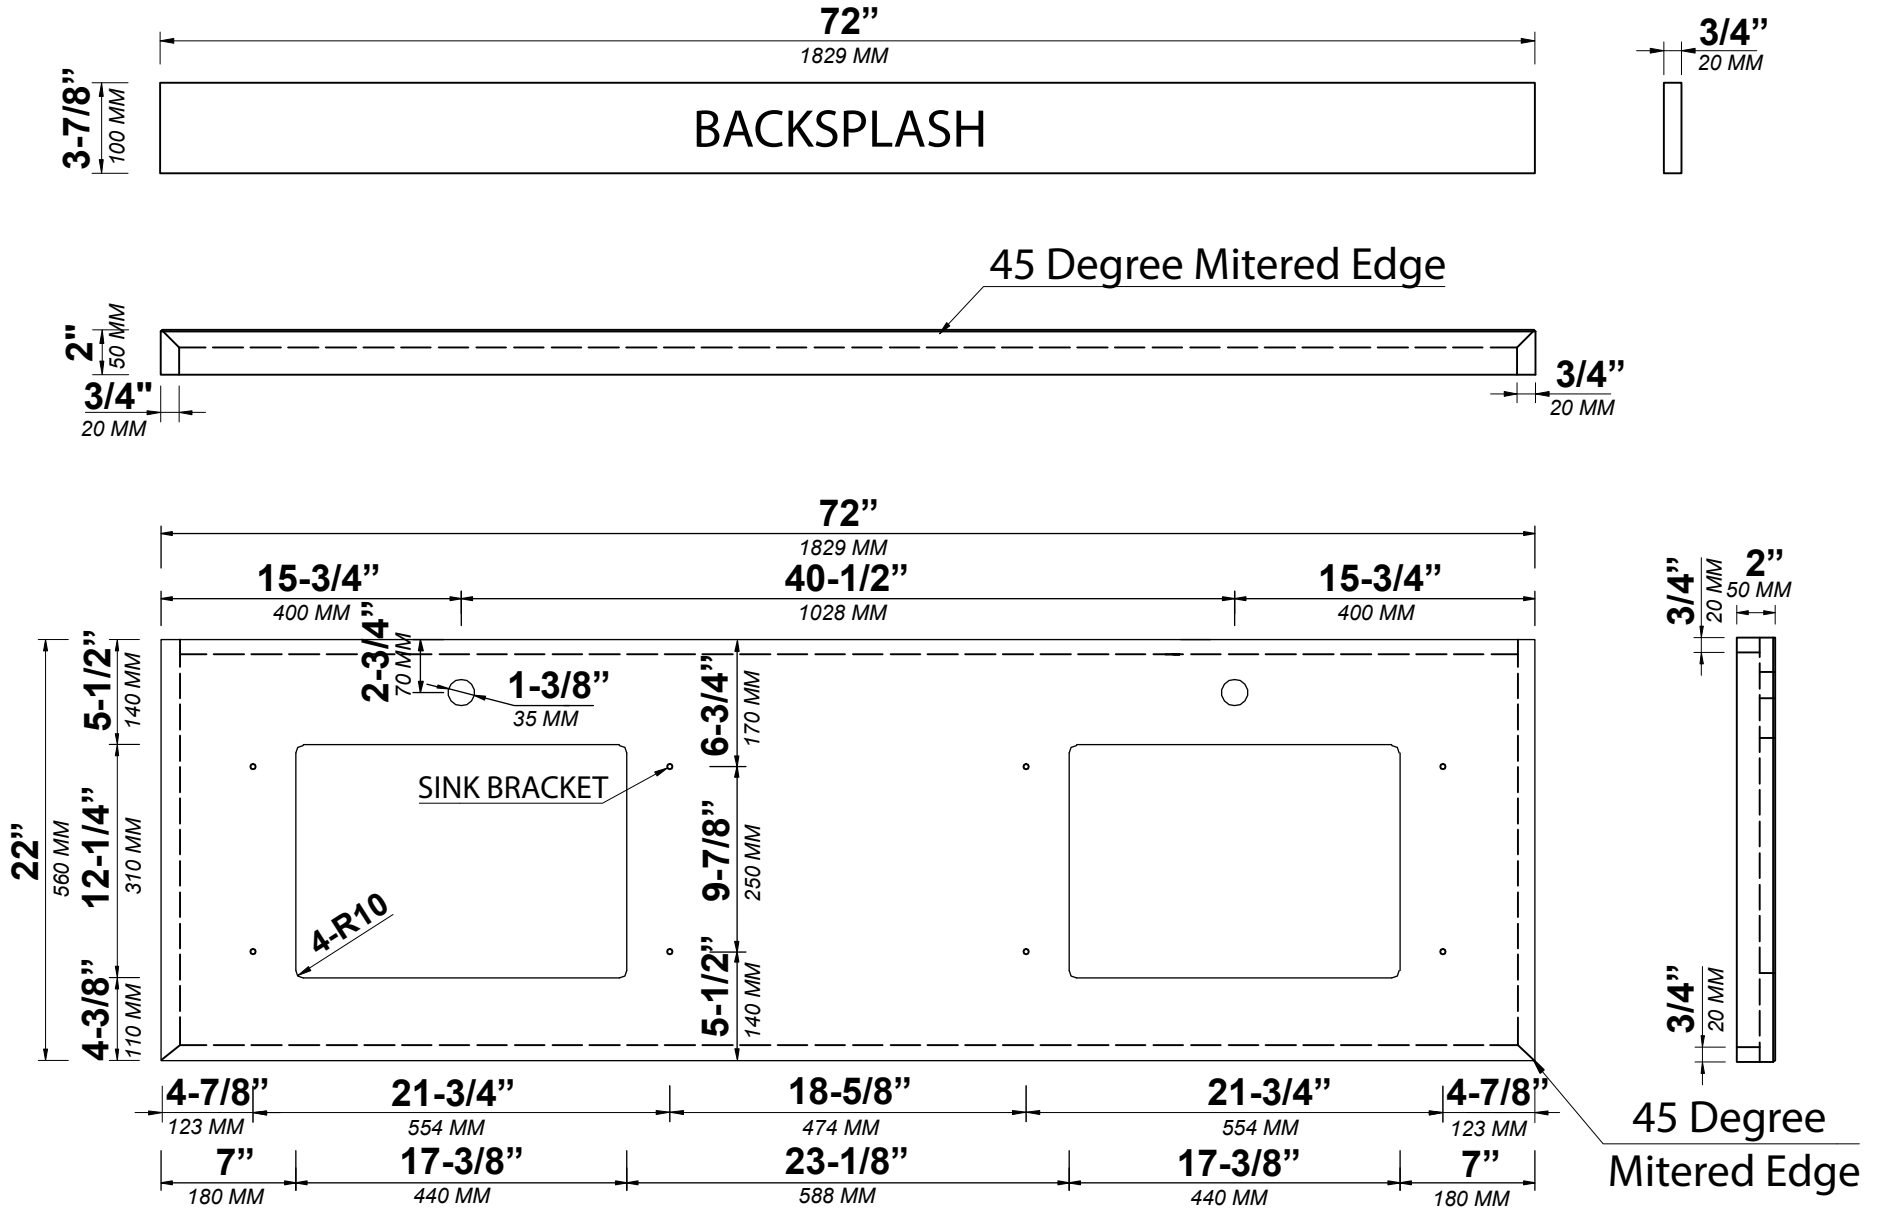

## BACK VIEW

**PARKER TEAK 72 IN DOUBLE SINK CABINET**

**SIDE VIEW**

72 IN DOUBLE SINK 2 IN STRAIGHT MITERED EDGE COUNTERTOP

# 72 IN DOUBLE SINK 2 IN STRAIGHT MITERED EDGE COUNTERTOP

NOTE: The dimensions specified below pertain exclusively to **Straight Mitered Edge** countertops. For information regarding **Double Cove Edge** dimensions, please refer to the Double Cove Edge dimensions section.

# STANDARD RECTANGULAR UNDERMOUNT SINK

72 IN DOUBLE SINK 1.5 IN DOUBLE COVE EDGE COUNTERTOP

# 72 IN DOUBLE SINK 1.5 IN DOUBLE COVE EDGE COUNTERTOP

NOTE: The dimensions specified below pertain exclusively to **Double Cove Edge** countertops. For information regarding **Straight Mitered Edge** dimensions, please refer to the **Straight Mitered Edge** dimensions section.