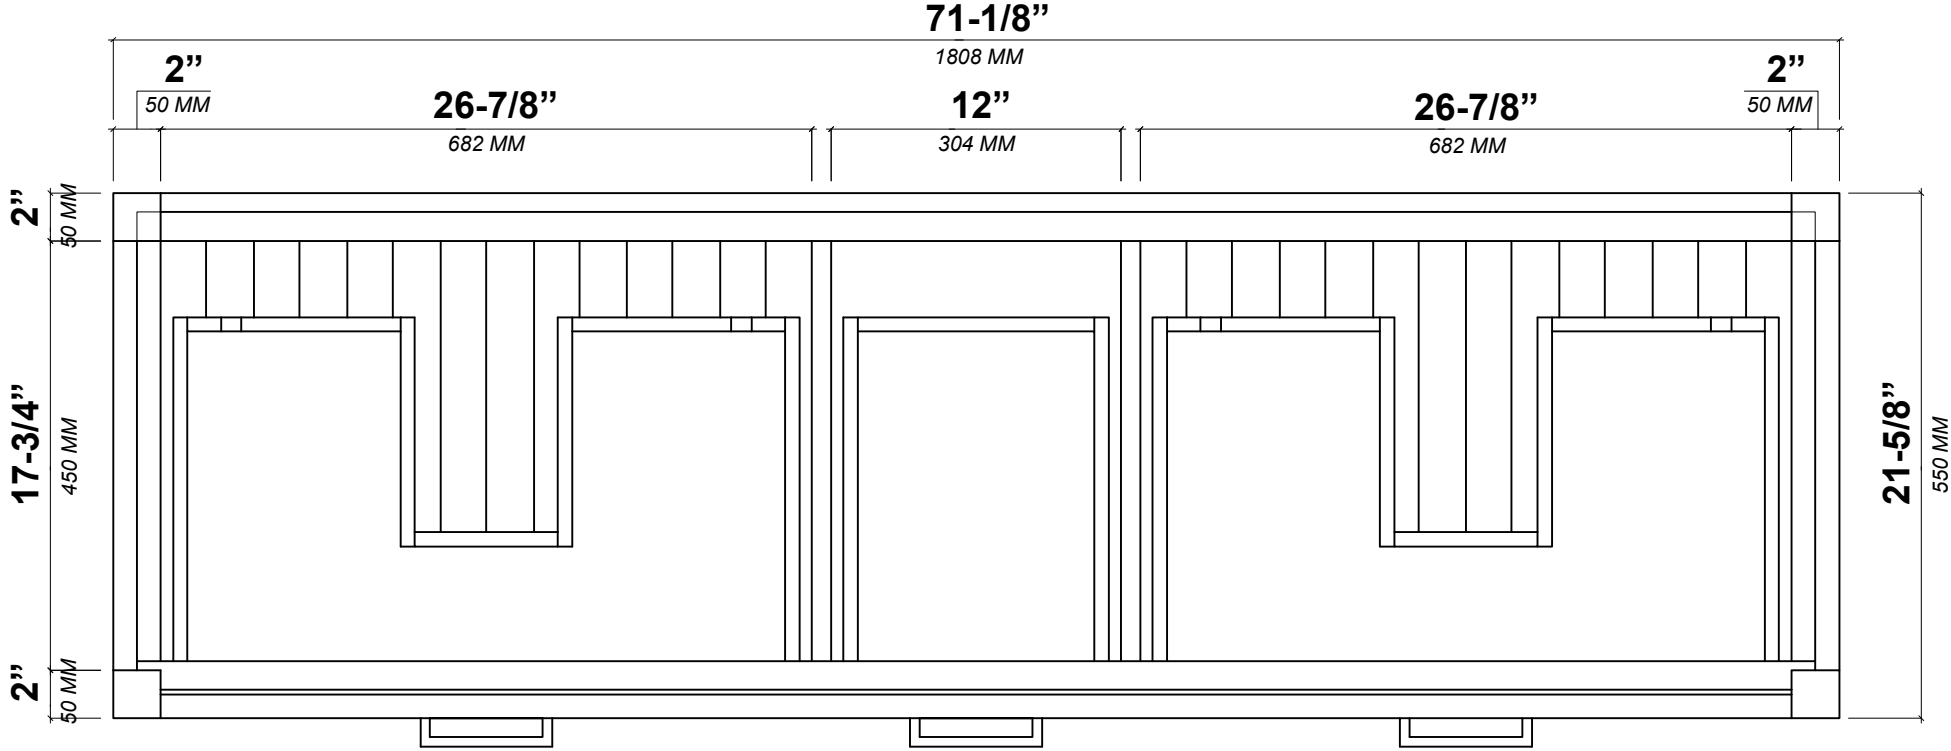

## FRONT VIEW

PARKER TEAK 72 IN DOUBLE SINK CABINET

TOP VIEW

Note: All measurements are ± 1/4".

# 72 IN DOUBLE SINK 2 IN STRAIGHT MITERED EDGE COUNTERTOP

NOTE: The dimensions specified below pertain exclusively to **Straight Mitered Edge** countertops. For information regarding **Double Cove Edge** dimensions, please refer to the Double Cove Edge dimensions section.

# STANDARD RECTANGULAR UNDERMOUNT SINK

72 IN DOUBLE SINK 1.5 IN DOUBLE COVE EDGE COUNTERTOP

# 72 IN DOUBLE SINK 1.5 IN DOUBLE COVE EDGE COUNTERTOP

NOTE: The dimensions specified below pertain exclusively to **Double Cove Edge** countertops. For information regarding **Straight Mitered Edge** dimensions, please refer to the **Straight Mitered Edge** dimensions section.