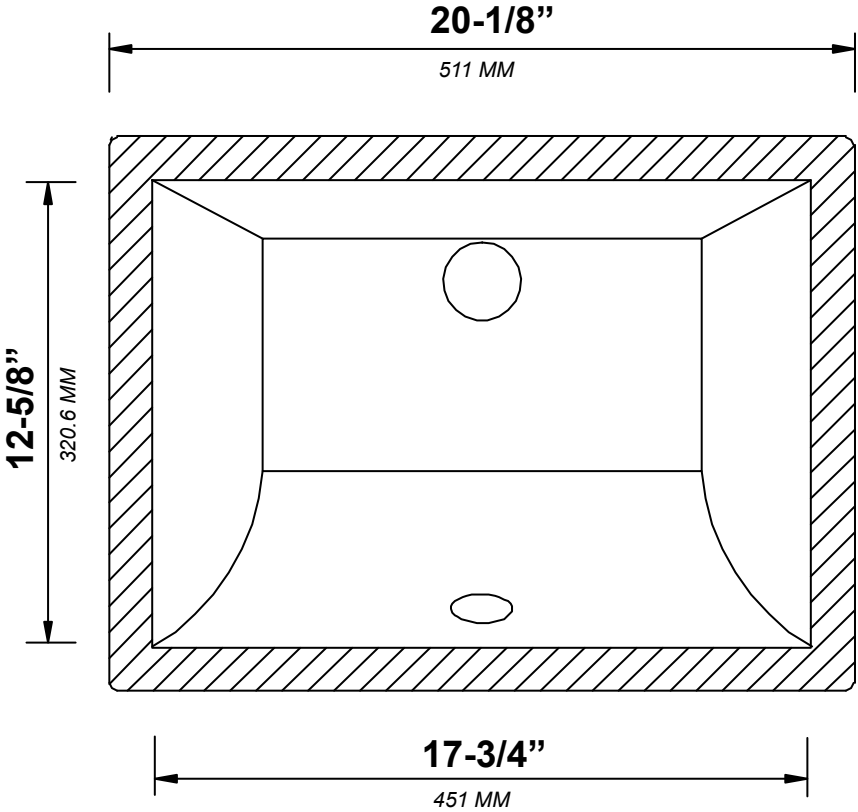

## BACK VIEW

**PARKER TEAK 72 IN DOUBLE SINK CABINET**

**SIDE VIEW**

72 IN DOUBLE SINK 2 IN STRAIGHT MITERED EDGE COUNTERTOP

# 72 IN DOUBLE SINK 2 IN STRAIGHT MITERED EDGE COUNTERTOP

NOTE: The dimensions specified below pertain exclusively to **Straight Mitered Edge** countertops. For information regarding **Double Cove Edge** dimensions, please refer to the Double Cove Edge dimensions section.

# STANDARD RECTANGULAR UNDERMOUNT SINK

72 IN DOUBLE SINK 1.5 IN DOUBLE COVE EDGE COUNTERTOP

# 72 IN DOUBLE SINK 1.5 IN DOUBLE COVE EDGE COUNTERTOP

NOTE: The dimensions specified below pertain exclusively to **Double Cove Edge** countertops. For information regarding **Straight Mitered Edge** dimensions, please refer to the **Straight Mitered Edge** dimensions section.