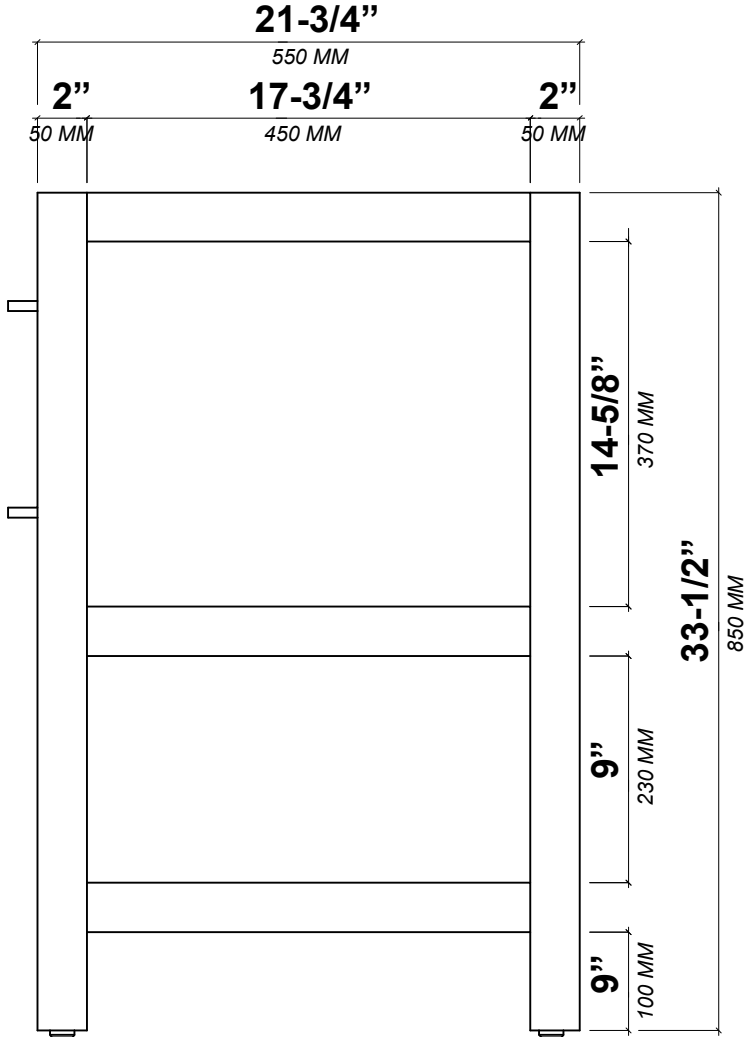

PARKER TEAK 72 IN DOUBLE SINK CABINET

SIDE VIEW