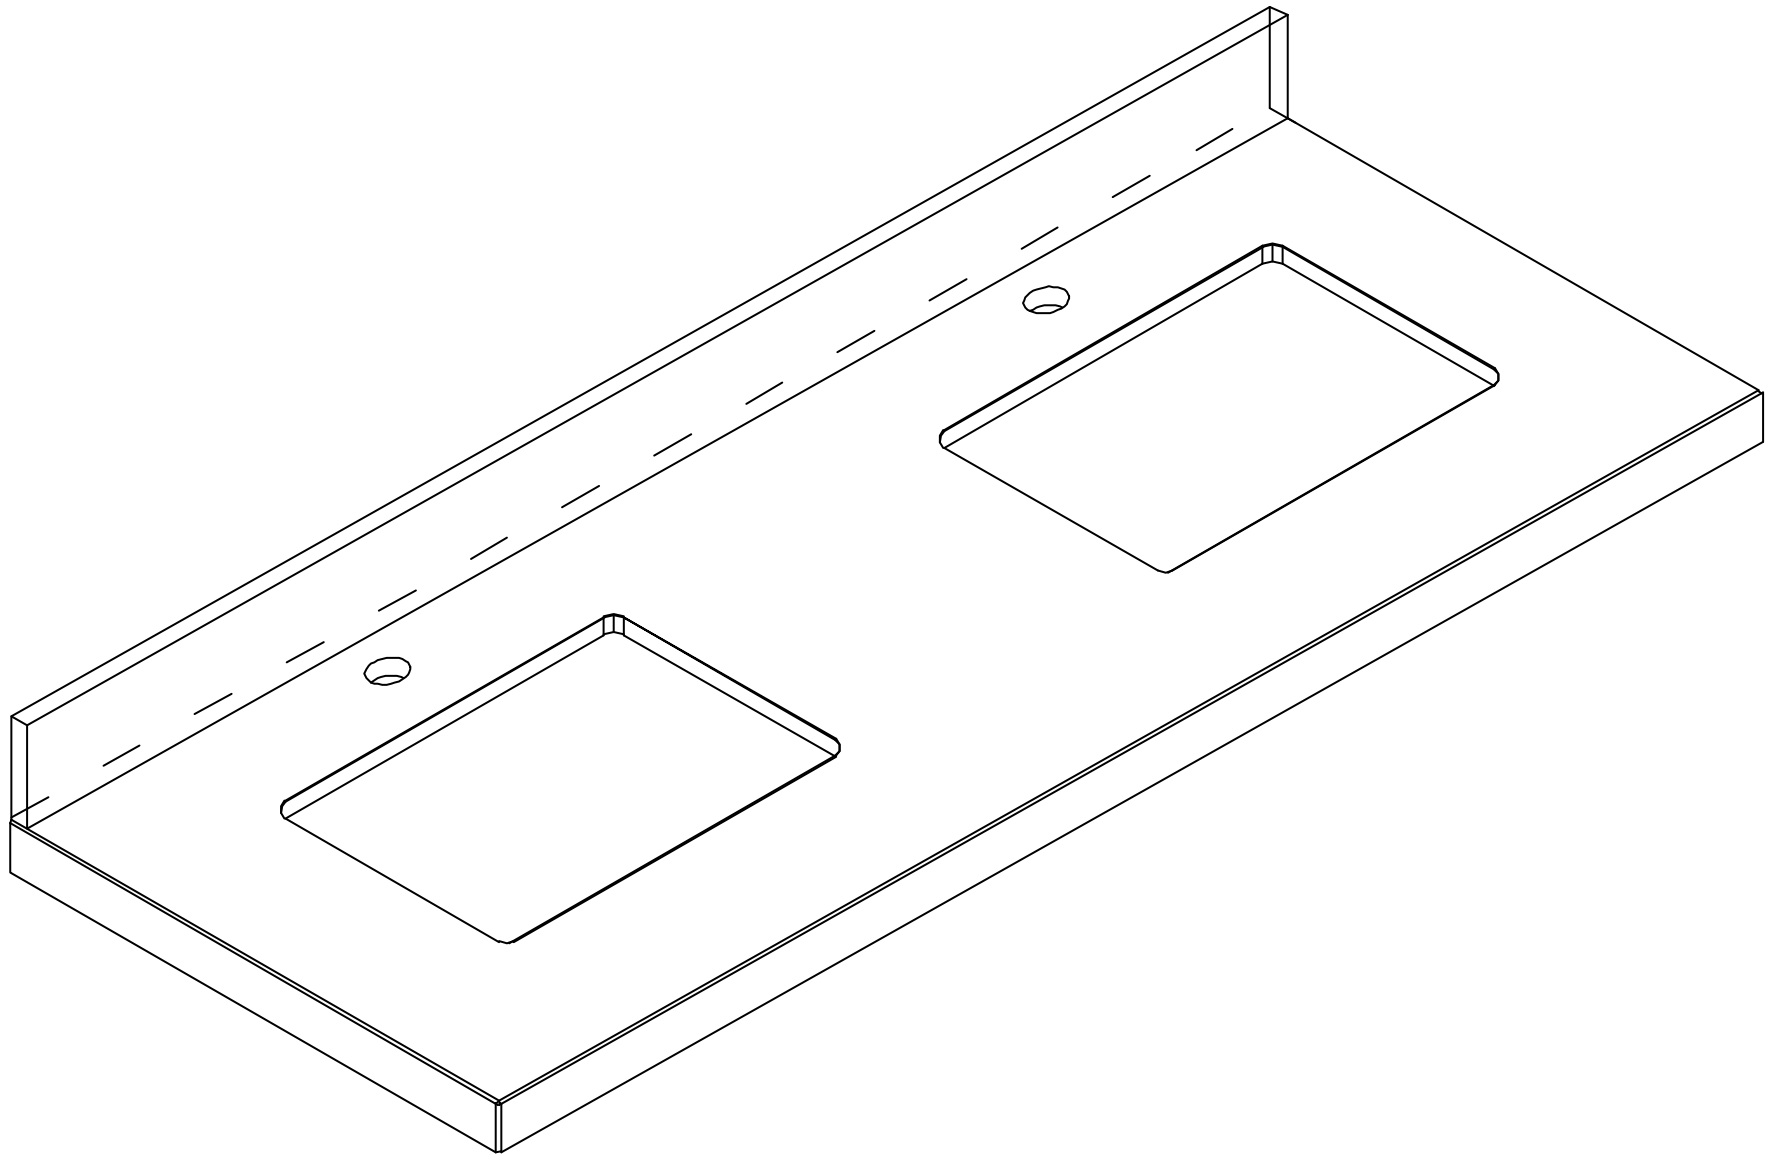

# 72 IN DOUBLE SINK 2 IN STRAIGHT MITERED EDGE COUNTERTOP

NOTE: The dimensions specified below pertain exclusively to **Straight Mitered Edge** countertops. For information regarding **Double Cove Edge** dimensions, please refer to the Double Cove Edge dimensions section.

# 72 IN DOUBLE SINK 1.5 IN DOUBLE COVE EDGE COUNTERTOP

NOTE: The dimensions specified below pertain exclusively to **Double Cove Edge** countertops. For information regarding **Straight Mitered Edge** dimensions, please refer to the **Straight Mitered Edge** dimensions section.