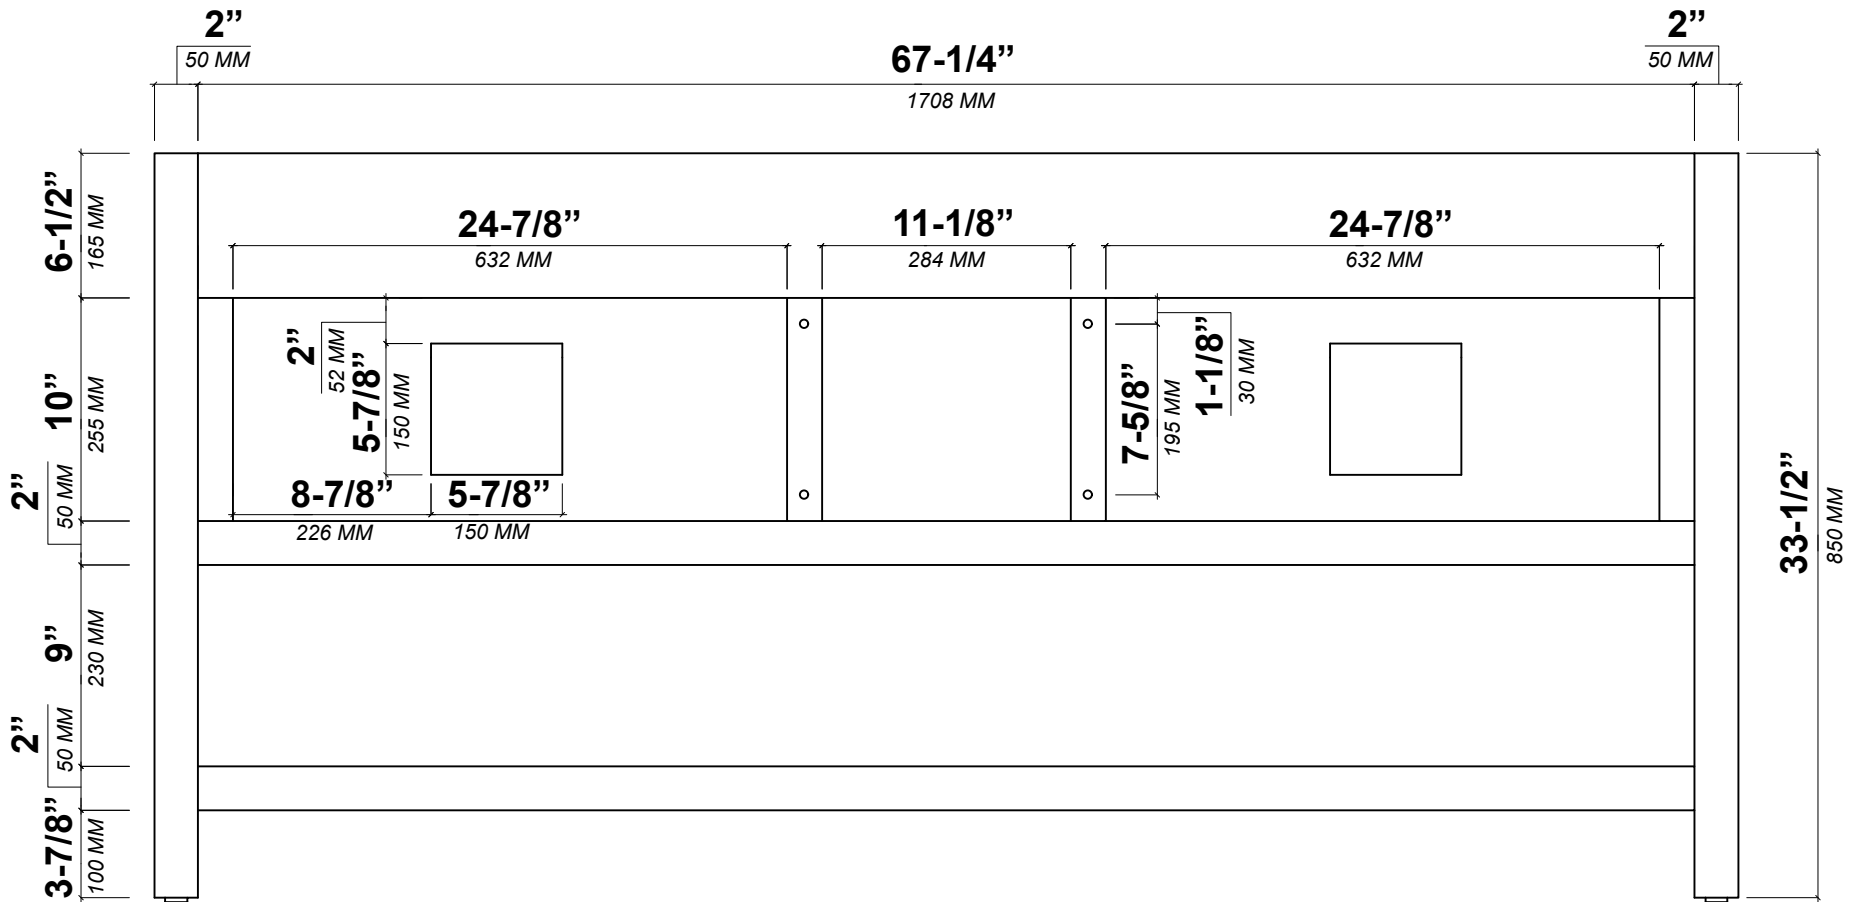

PARKER TEAK 72 IN DOUBLE SINK CABINET

BACK VIEW