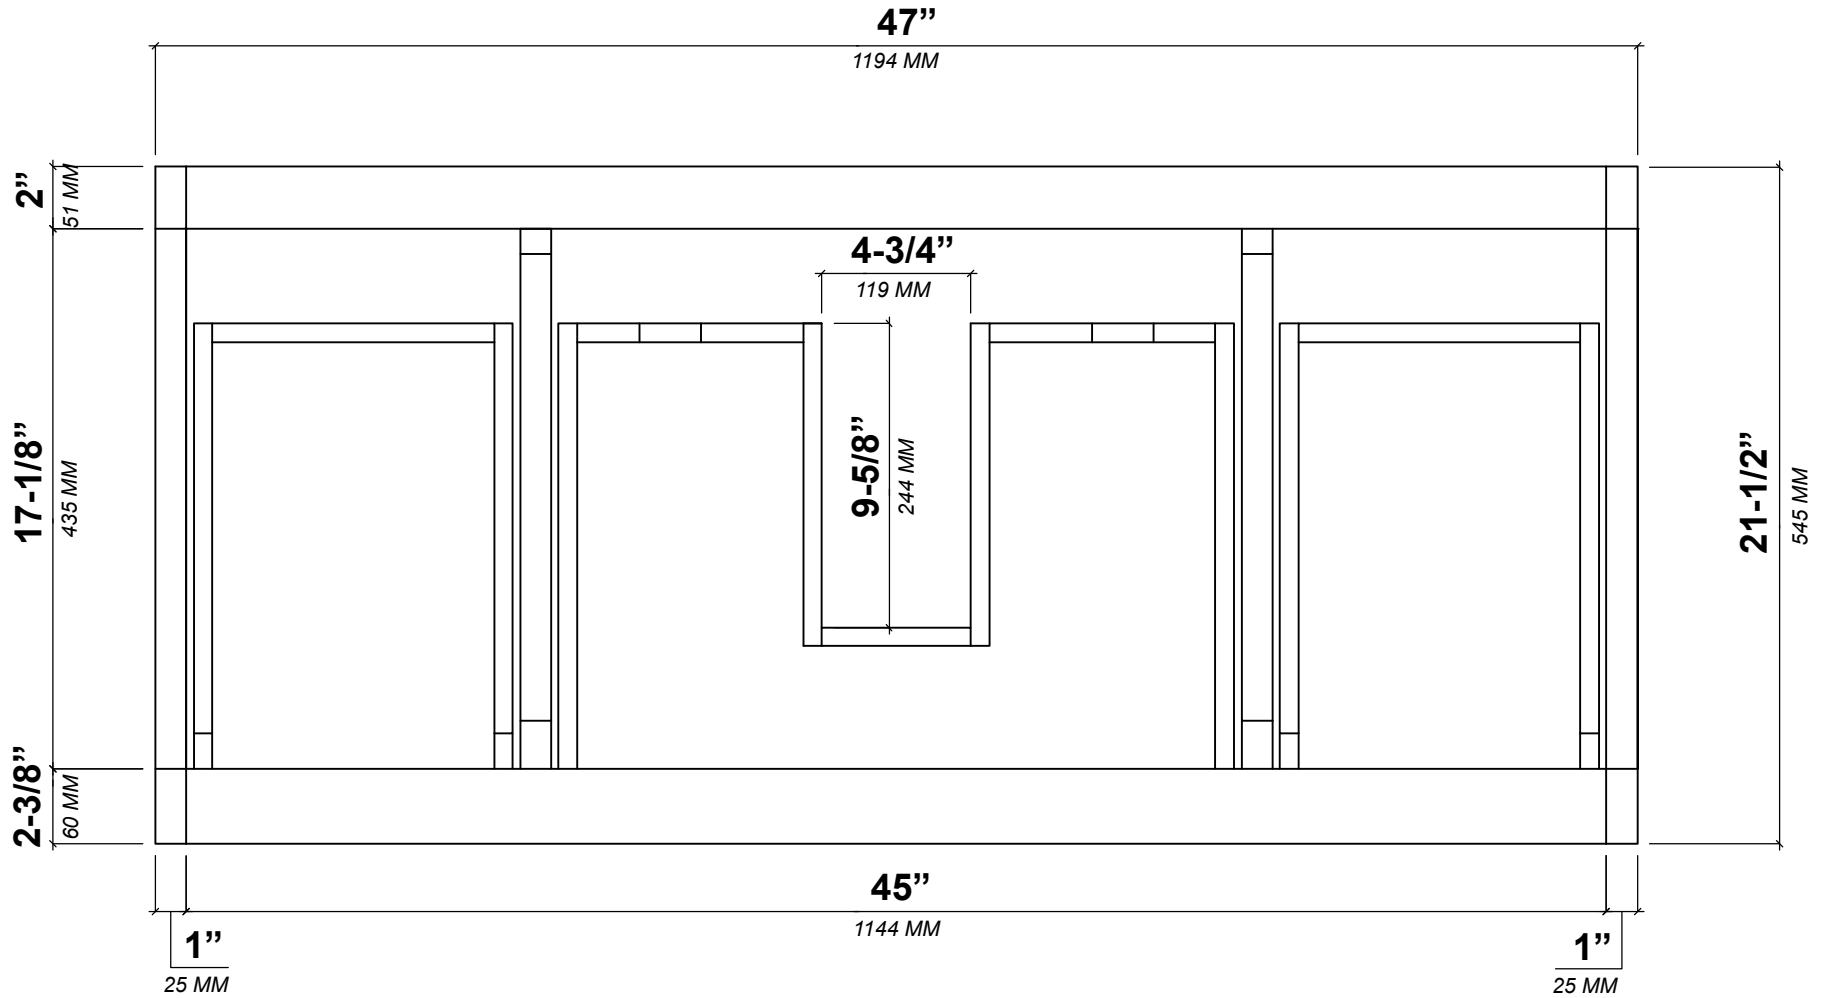

**MADISON TEAK FLOATING 48 IN SINGLE SINK
BATHROOM VANITY**

MADISON TEAK FLOATING 48 IN SINGLE SINK CABINET

TOP VIEW

MADISON TEAK FLOATING 48 IN SINGLE SINK CABINET

BACK VIEW

MADISON TEAK FLOATING 48 IN SINGLE SINK CABINET

SIDE VIEW

48 IN SINGLE SINK 2 IN STRAIGHT MITERED EDGE COUNTERTOP

48 IN SINGLE SINK 2 IN STRAIGHT MITERED EDGE COUNTERTOP

NOTE: The dimensions specified below pertain exclusively to **Straight Mitered Edge** countertops. For information regarding **Double Cove Edge** dimensions, please refer to the Double Cove Edge dimensions section.

STANDARD RECTANGULAR UNDERMOUNT SINK

48 IN SINGLE SINK 1.5 IN DOUBLE COVE EDGE COUNTERTOP

48 IN SINGLE SINK 1.5 IN DOUBLE COVE EDGE COUNTERTOP

NOTE: The dimensions specified below pertain exclusively to **Double Cove Edge** countertops. For information regarding **Straight Mitered Edge** dimensions, please refer to the Straight Mitered Edge dimensions section.