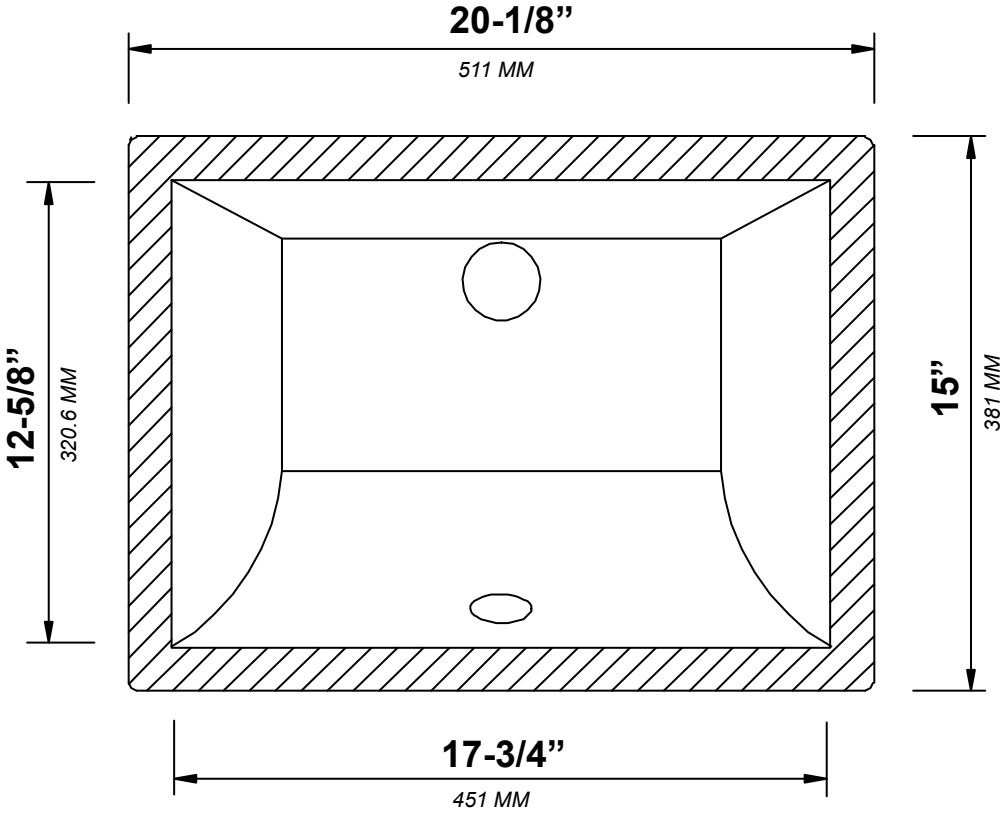

**MADISON TEAK FLOATING 48 IN SINGLE SINK
BATHROOM VANITY**

MADISON TEAK FLOATING 48 IN SINGLE SINK CABINET

TOP VIEW

MADISON TEAK FLOATING 48 IN SINGLE SINK CABINET

BACK VIEW

MADISON TEAK FLOATING 48 IN SINGLE SINK CABINET

SIDE VIEW

48 IN SINGLE SINK 2 IN STRAIGHT MITERED EDGE COUNTERTOP

48 IN SINGLE SINK 2 IN STRAIGHT MITERED EDGE COUNTERTOP

NOTE: The dimensions specified below pertain exclusively to **Straight Mitered Edge** countertops. For information regarding **Double Cove Edge** dimensions, please refer to the Double Cove Edge dimensions section.

STANDARD RECTANGULAR UNDERMOUNT SINK

48 IN SINGLE SINK 1.5 IN DOUBLE COVE EDGE COUNTERTOP

48 IN SINGLE SINK 1.5 IN DOUBLE COVE EDGE COUNTERTOP

NOTE: The dimensions specified below pertain exclusively to **Double Cove Edge** countertops. For information regarding **Straight Mitered Edge** dimensions, please refer to the Straight Mitered Edge dimensions section.