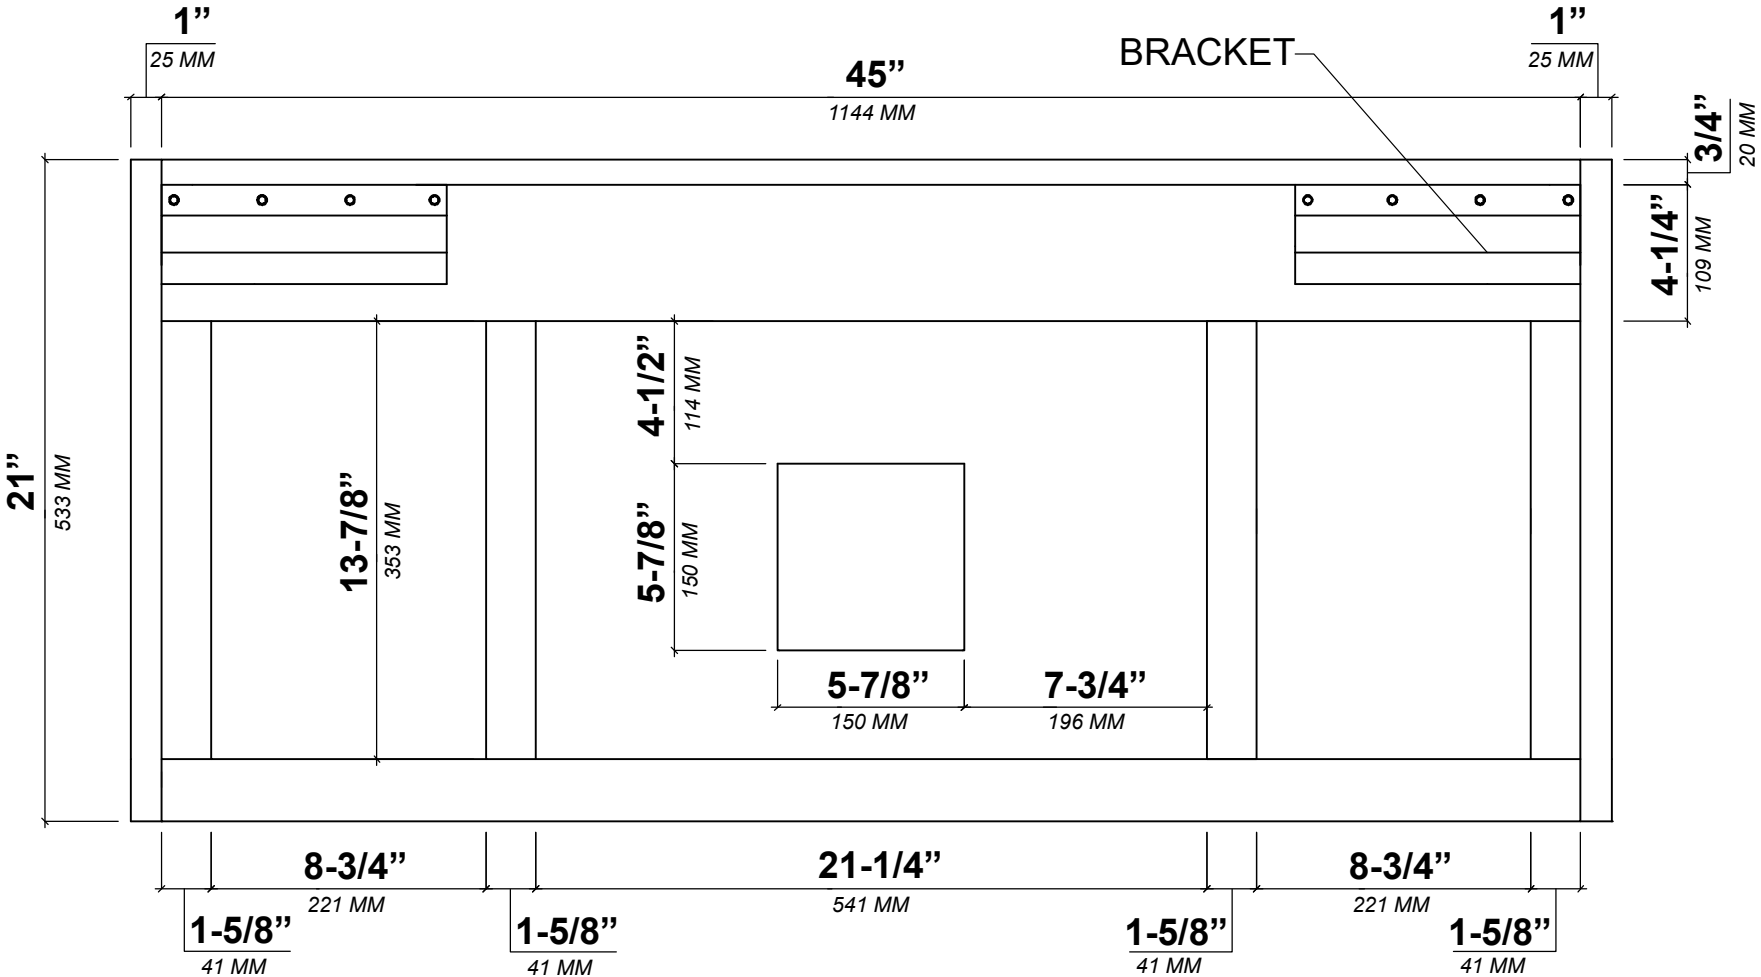

**MADISON TEAK FLOATING 48 IN SINGLE SINK
BATHROOM VANITY**

MADISON TEAK FLOATING 48 IN SINGLE SINK CABINET

TOP VIEW

MADISON TEAK FLOATING 48 IN SINGLE SINK CABINET

BACK VIEW

MADISON TEAK FLOATING 48 IN SINGLE SINK CABINET

SIDE VIEW

48 IN SINGLE SINK 2 IN STRAIGHT MITERED EDGE COUNTERTOP

48 IN SINGLE SINK 2 IN STRAIGHT MITERED EDGE COUNTERTOP

NOTE: The dimensions specified below pertain exclusively to **Straight Mitered Edge** countertops. For information regarding **Double Cove Edge** dimensions, please refer to the Double Cove Edge dimensions section.

STANDARD RECTANGULAR UNDERMOUNT SINK

48 IN SINGLE SINK 1.5 IN DOUBLE COVE EDGE COUNTERTOP

48 IN SINGLE SINK 1.5 IN DOUBLE COVE EDGE COUNTERTOP

NOTE: The dimensions specified below pertain exclusively to **Double Cove Edge** countertops. For information regarding **Straight Mitered Edge** dimensions, please refer to the Straight Mitered Edge dimensions section.