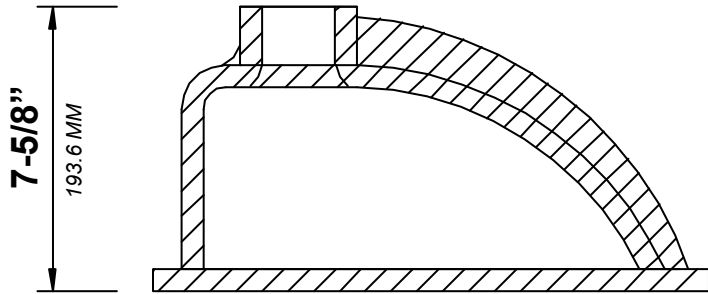

SIDE VIEW

48 IN SINGLE SINK 2 IN STRAIGHT MITERED EDGE COUNTERTOP

48 IN SINGLE SINK 2 IN STRAIGHT MITERED EDGE COUNTERTOP

NOTE: The dimensions specified below pertain exclusively to **Straight Mitered Edge** countertops. For information regarding **Double Cove Edge** dimensions, please refer to the Double Cove Edge dimensions section.

STANDARD RECTANGULAR UNDERMOUNT SINK

48 IN SINGLE SINK 1.5 IN DOUBLE COVE EDGE COUNTERTOP

48 IN SINGLE SINK 1.5 IN DOUBLE COVE EDGE COUNTERTOP

NOTE: The dimensions specified below pertain exclusively to **Double Cove Edge** countertops. For information regarding **Straight Mitered Edge** dimensions, please refer to the Straight Mitered Edge dimensions section.