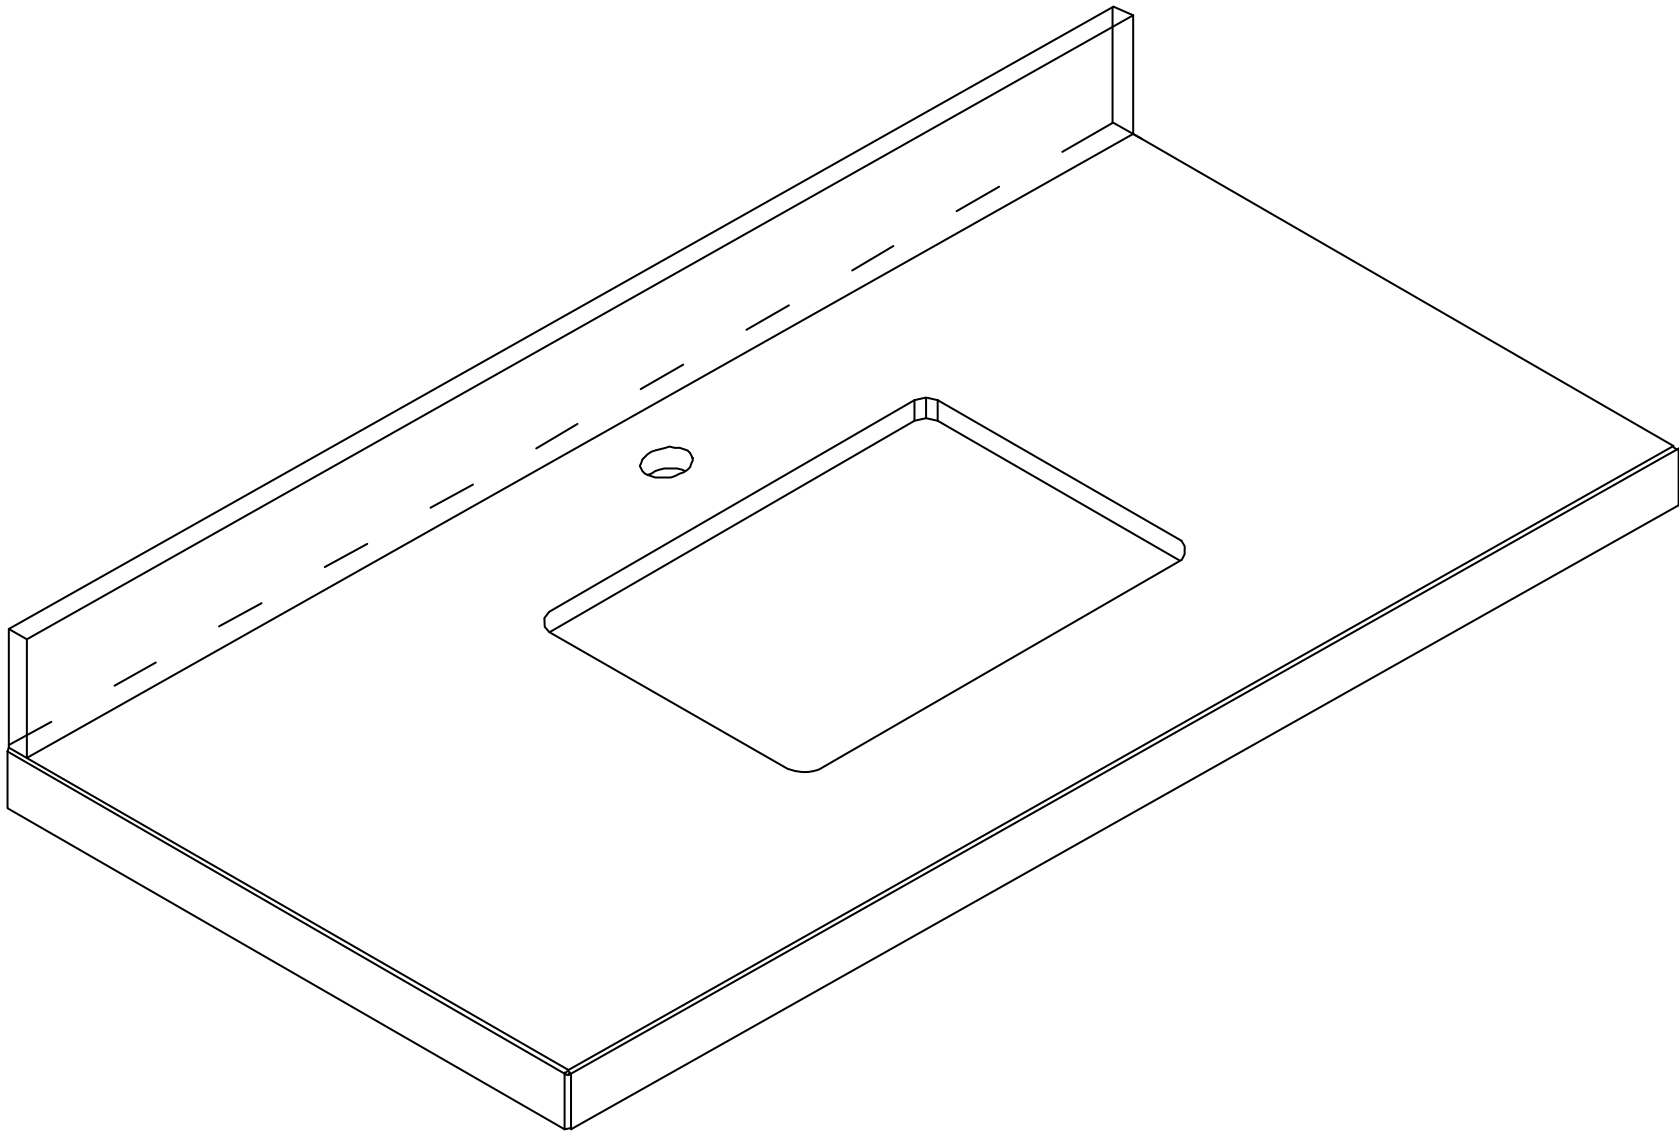

**MADISON TEAK FLOATING 48 IN SINGLE SINK
BATHROOM VANITY**

MADISON TEAK FLOATING 48 IN SINGLE SINK CABINET

TOP VIEW

MADISON TEAK FLOATING 48 IN SINGLE SINK CABINET

BACK VIEW

MADISON TEAK FLOATING 48 IN SINGLE SINK CABINET

SIDE VIEW

48 IN SINGLE SINK 2 IN STRAIGHT MITERED EDGE COUNTERTOP

48 IN SINGLE SINK 2 IN STRAIGHT MITERED EDGE COUNTERTOP

NOTE: The dimensions specified below pertain exclusively to **Straight Mitered Edge** countertops. For information regarding **Double Cove Edge** dimensions, please refer to the Double Cove Edge dimensions section.

STANDARD RECTANGULAR UNDERMOUNT SINK

48 IN SINGLE SINK 1.5 IN DOUBLE COVE EDGE COUNTERTOP

48 IN SINGLE SINK 1.5 IN DOUBLE COVE EDGE COUNTERTOP

NOTE: The dimensions specified below pertain exclusively to **Double Cove Edge** countertops. For information regarding **Straight Mitered Edge** dimensions, please refer to the Straight Mitered Edge dimensions section.