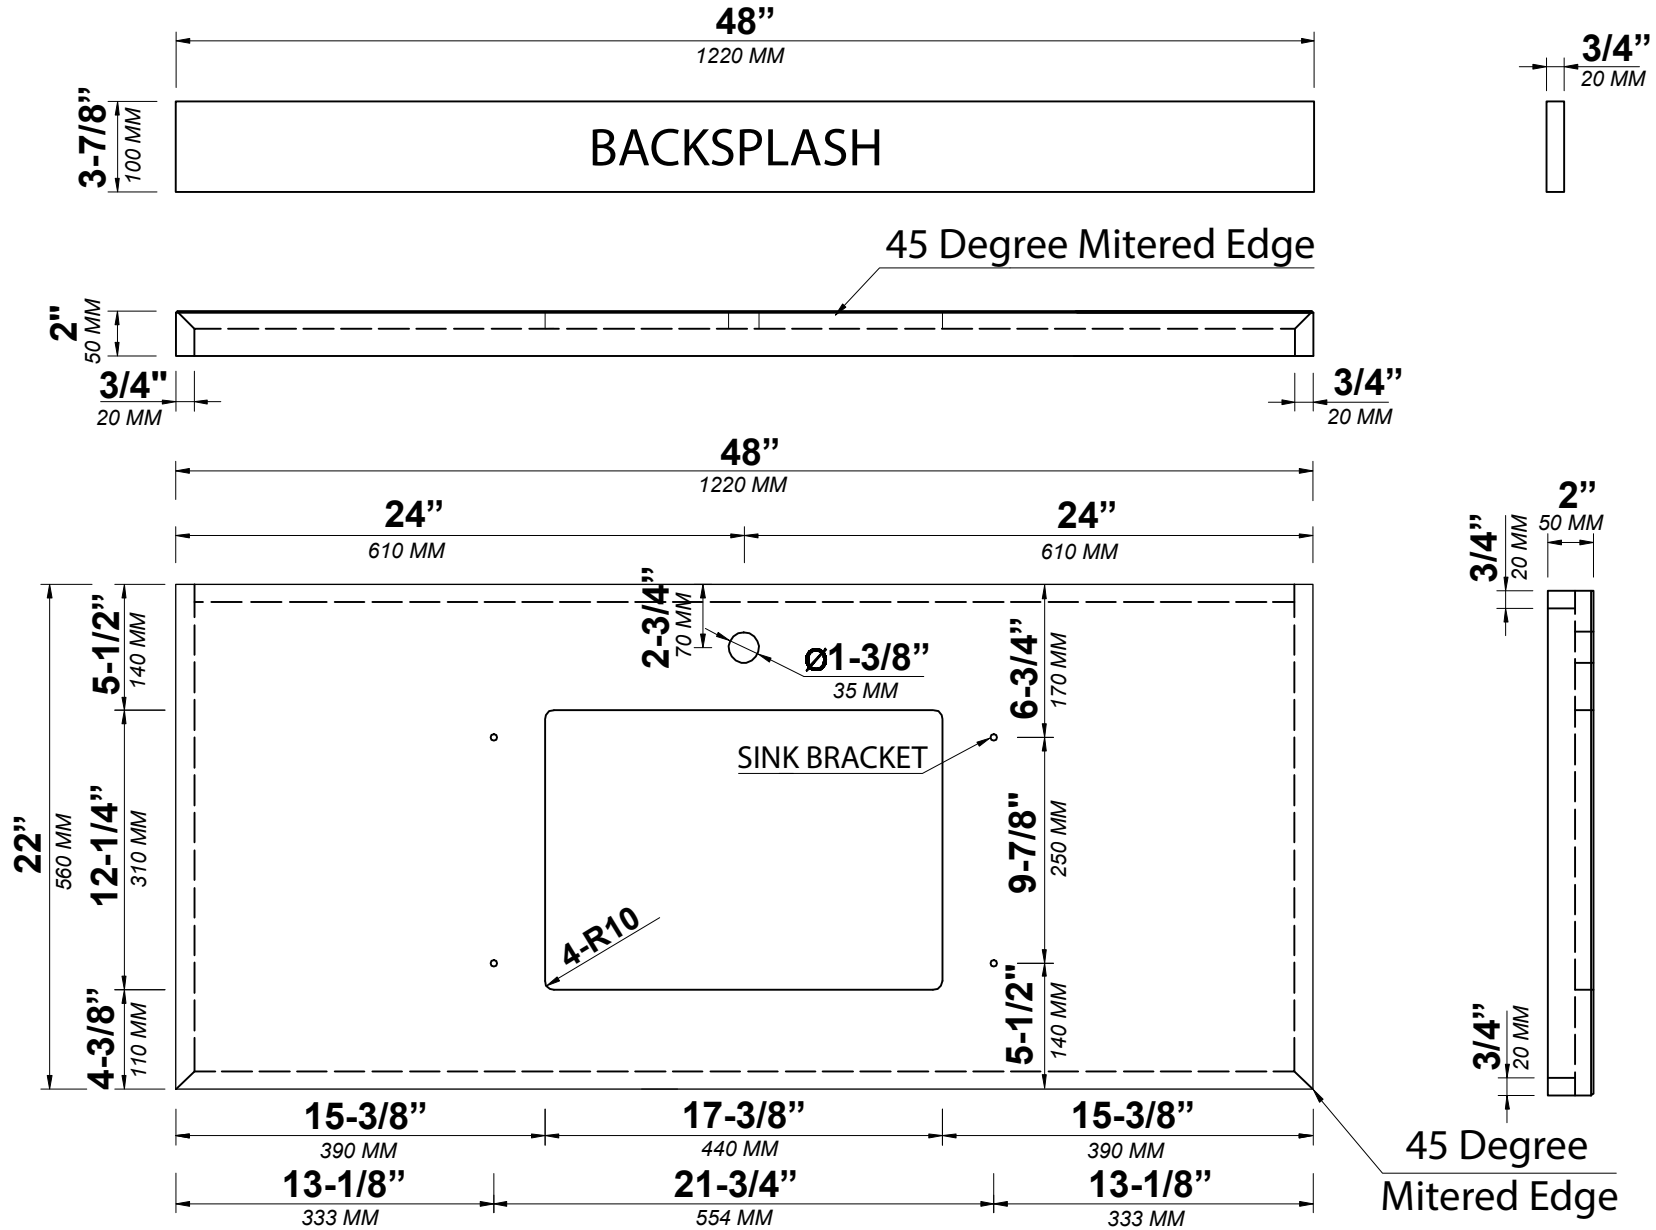

SIDE VIEW

48 IN SINGLE SINK 2 IN STRAIGHT MITERED EDGE COUNTERTOP

48 IN SINGLE SINK 2 IN STRAIGHT MITERED EDGE COUNTERTOP

NOTE: The dimensions specified below pertain exclusively to **Straight Mitered Edge** countertops. For information regarding **Double Cove Edge** dimensions, please refer to the Double Cove Edge dimensions section.

STANDARD RECTANGULAR UNDERMOUNT SINK

48 IN SINGLE SINK 1.5 IN DOUBLE COVE EDGE COUNTERTOP

48 IN SINGLE SINK 1.5 IN DOUBLE COVE EDGE COUNTERTOP

NOTE: The dimensions specified below pertain exclusively to **Double Cove Edge** countertops. For information regarding **Straight Mitered Edge** dimensions, please refer to the Straight Mitered Edge dimensions section.