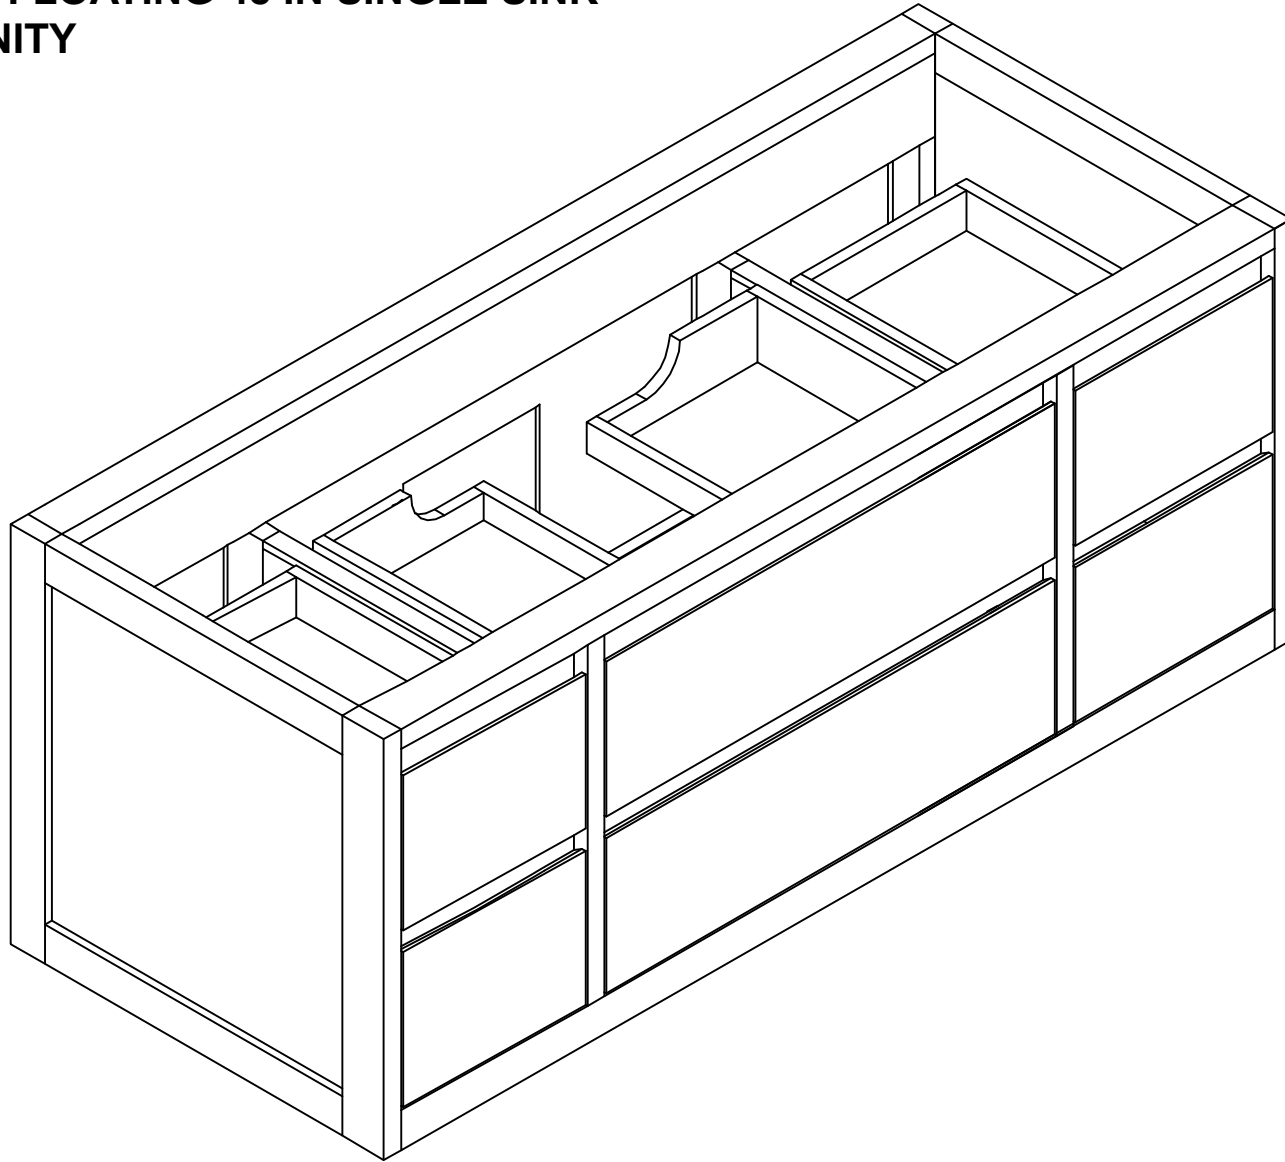

**MADISON TEAK FLOATING 48 IN SINGLE SINK
BATHROOM VANITY**

MADISON TEAK FLOATING 48 IN SINGLE SINK CABINET

TOP VIEW

MADISON TEAK FLOATING 48 IN SINGLE SINK CABINET

BACK VIEW

MADISON TEAK FLOATING 48 IN SINGLE SINK CABINET

SIDE VIEW

48 IN SINGLE SINK 2 IN STRAIGHT MITERED EDGE COUNTERTOP

48 IN SINGLE SINK 2 IN STRAIGHT MITERED EDGE COUNTERTOP

NOTE: The dimensions specified below pertain exclusively to **Straight Mitered Edge** countertops. For information regarding **Double Cove Edge** dimensions, please refer to the Double Cove Edge dimensions section.

STANDARD RECTANGULAR UNDERMOUNT SINK

48 IN SINGLE SINK 1.5 IN DOUBLE COVE EDGE COUNTERTOP

48 IN SINGLE SINK 1.5 IN DOUBLE COVE EDGE COUNTERTOP

NOTE: The dimensions specified below pertain exclusively to **Double Cove Edge** countertops. For information regarding **Straight Mitered Edge** dimensions, please refer to the Straight Mitered Edge dimensions section.