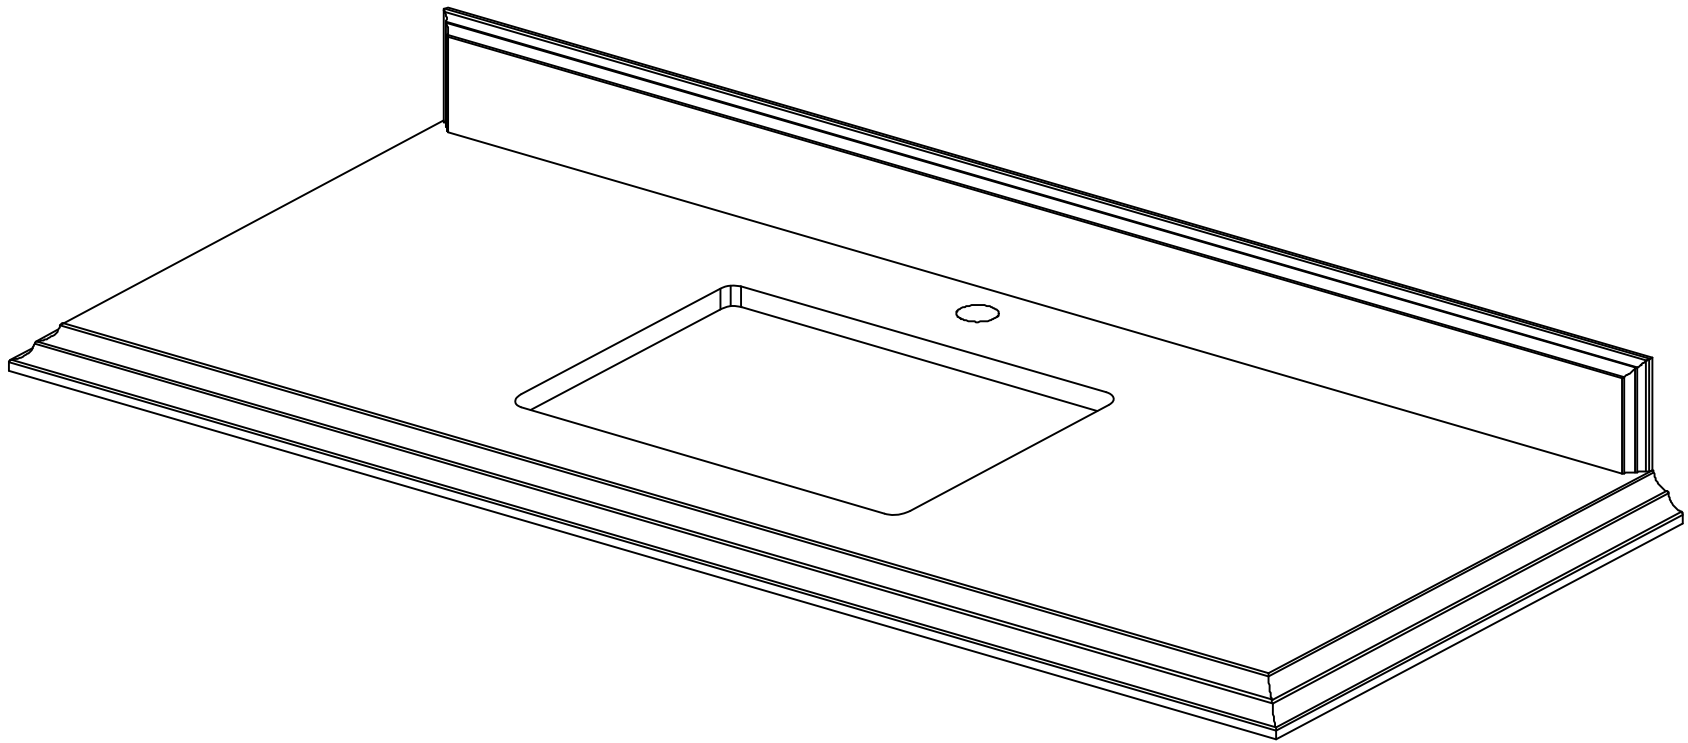

SIDE VIEW

48 IN SINGLE SINK 2 IN STRAIGHT MITERED EDGE COUNTERTOP

48 IN SINGLE SINK 2 IN STRAIGHT MITERED EDGE COUNTERTOP

NOTE: The dimensions specified below pertain exclusively to **Straight Mitered Edge** countertops. For information regarding **Double Cove Edge** dimensions, please refer to the Double Cove Edge dimensions section.

STANDARD RECTANGULAR UNDERMOUNT SINK

48 IN SINGLE SINK 1.5 IN DOUBLE COVE EDGE COUNTERTOP

48 IN SINGLE SINK 1.5 IN DOUBLE COVE EDGE COUNTERTOP

NOTE: The dimensions specified below pertain exclusively to **Double Cove Edge** countertops. For information regarding **Straight Mitered Edge** dimensions, please refer to the Straight Mitered Edge dimensions section.