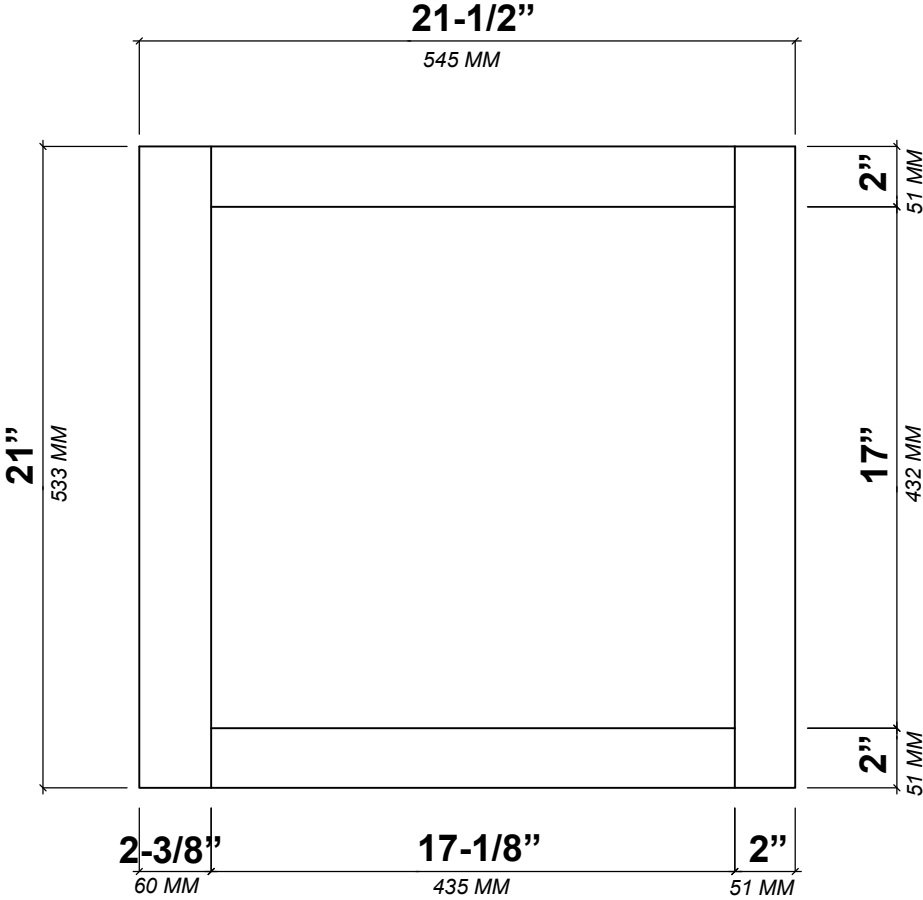

**MADISON TEAK FLOATING 48 IN SINGLE SINK
BATHROOM VANITY**

MADISON TEAK FLOATING 48 IN SINGLE SINK CABINET

TOP VIEW

MADISON TEAK FLOATING 48 IN SINGLE SINK CABINET

BACK VIEW

MADISON TEAK FLOATING 48 IN SINGLE SINK CABINET

SIDE VIEW

48 IN SINGLE SINK 2 IN STRAIGHT MITERED EDGE COUNTERTOP

48 IN SINGLE SINK 2 IN STRAIGHT MITERED EDGE COUNTERTOP

NOTE: The dimensions specified below pertain exclusively to **Straight Mitered Edge** countertops. For information regarding **Double Cove Edge** dimensions, please refer to the Double Cove Edge dimensions section.

STANDARD RECTANGULAR UNDERMOUNT SINK

48 IN SINGLE SINK 1.5 IN DOUBLE COVE EDGE COUNTERTOP

48 IN SINGLE SINK 1.5 IN DOUBLE COVE EDGE COUNTERTOP

NOTE: The dimensions specified below pertain exclusively to **Double Cove Edge** countertops. For information regarding **Straight Mitered Edge** dimensions, please refer to the Straight Mitered Edge dimensions section.