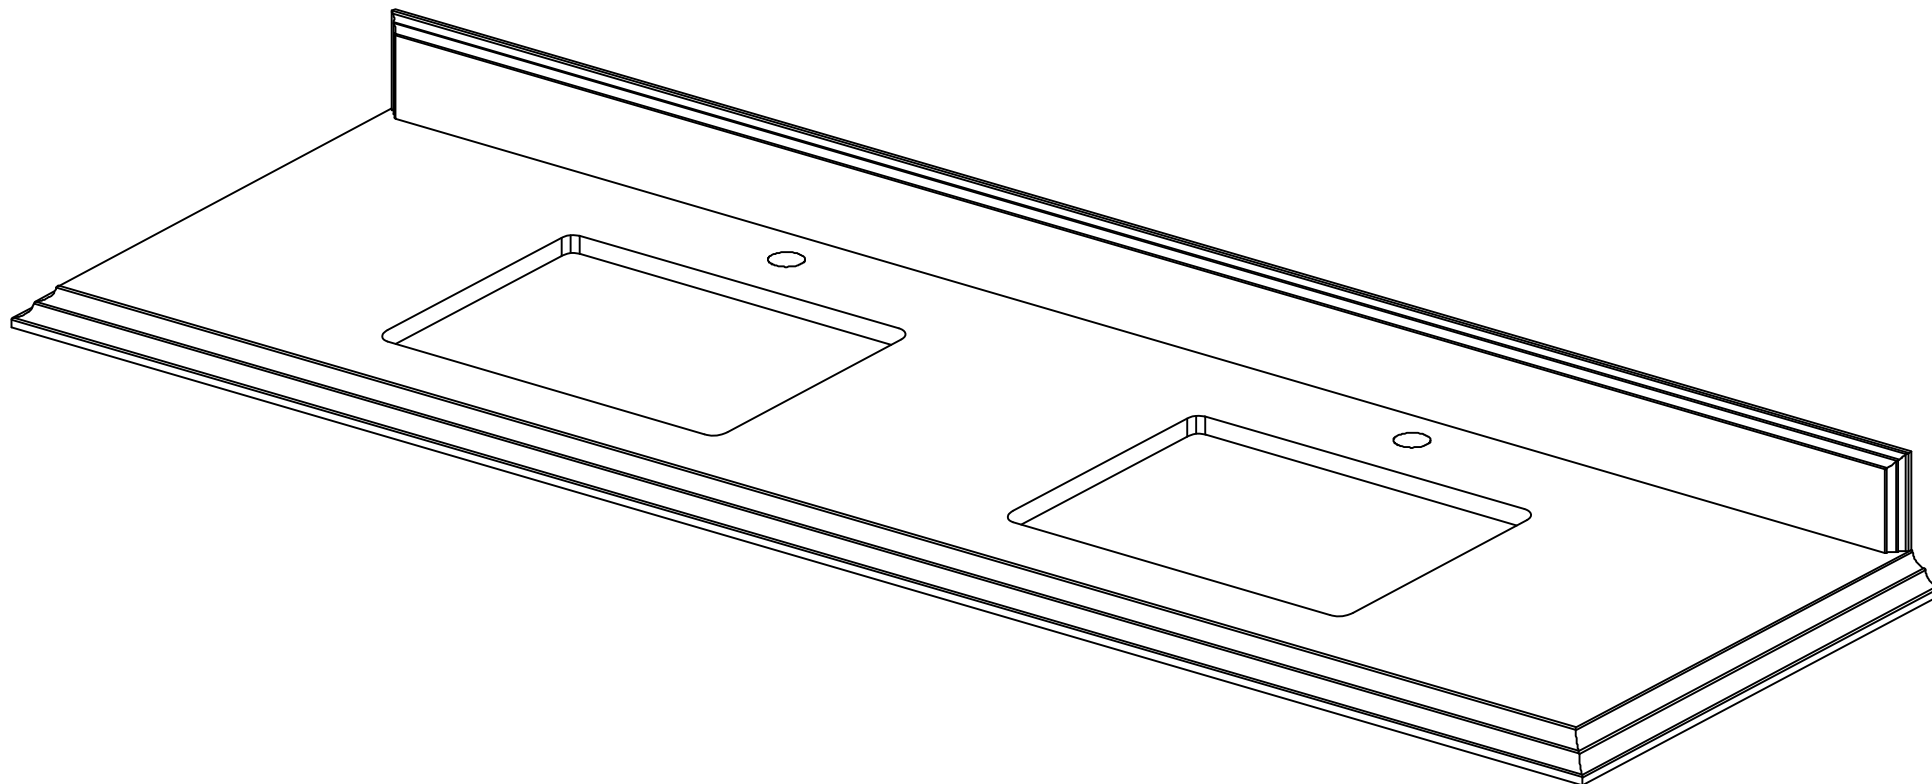

BACK VIEW

MADISON TEAK FLOATING 84 IN DOUBLE SINK CABINET

SIDE VIEW

84 IN DOUBLE SINK 2 IN STRAIGHT MITERED EDGE COUNTERTOP

84 IN DOUBLE SINK 2 IN STRAIGHT MITERED EDGE COUNTERTOP

NOTE: The dimensions specified below pertain exclusively to **Straight Mitered Edge** countertops. For information regarding **Double Cove Edge** dimensions, please refer to the Double Cove Edge dimensions section.

STANDARD RECTANGULAR UNDERMOUNT SINK

84 IN DOUBLE SINK 1.5 IN DOUBLE COVE EDGE COUNTERTOP

84 IN DOUBLE SINK 1.5 IN DOUBLE COVE EDGE COUNTERTOP

NOTE: The dimensions specified below pertain exclusively to **Double Cove Edge** countertops. For information regarding **Straight Mitered Edge** dimensions, please refer to the **Straight Mitered Edge** dimensions section.