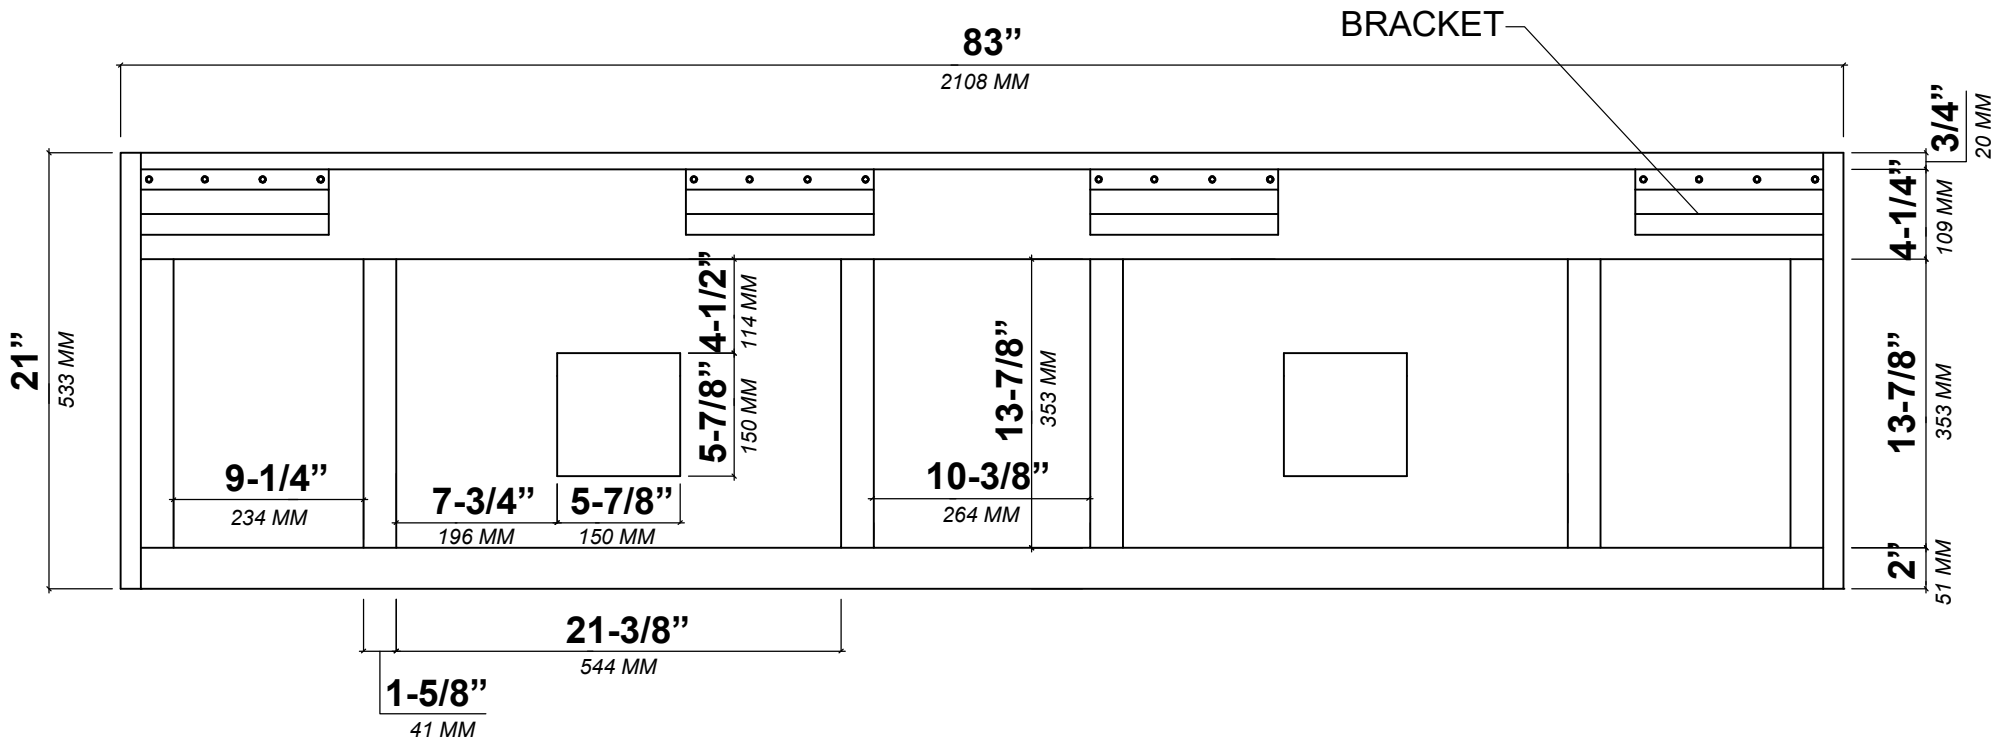

**MADISON TEAK FLOATING 84 IN DOUBLE SINK
BATHROOM VANITY**

MADISON TEAK FLOATING 84 IN DOUBLE SINK CABINET

FRONT VIEW

MADISON TEAK FLOATING 84 IN DOUBLE SINK CABINET

TOP VIEW

MADISON TEAK FLOATING 84 IN DOUBLE SINK CABINET

BACK VIEW

MADISON TEAK FLOATING 84 IN DOUBLE SINK CABINET

SIDE VIEW

84 IN DOUBLE SINK 2 IN STRAIGHT MITERED EDGE COUNTERTOP

84 IN DOUBLE SINK 2 IN STRAIGHT MITERED EDGE COUNTERTOP

NOTE: The dimensions specified below pertain exclusively to **Straight Mitered Edge** countertops. For information regarding **Double Cove Edge** dimensions, please refer to the Double Cove Edge dimensions section.

STANDARD RECTANGULAR UNDERMOUNT SINK

84 IN DOUBLE SINK 1.5 IN DOUBLE COVE EDGE COUNTERTOP

84 IN DOUBLE SINK 1.5 IN DOUBLE COVE EDGE COUNTERTOP

NOTE: The dimensions specified below pertain exclusively to **Double Cove Edge** countertops. For information regarding **Straight Mitered Edge** dimensions, please refer to the **Straight Mitered Edge** dimensions section.