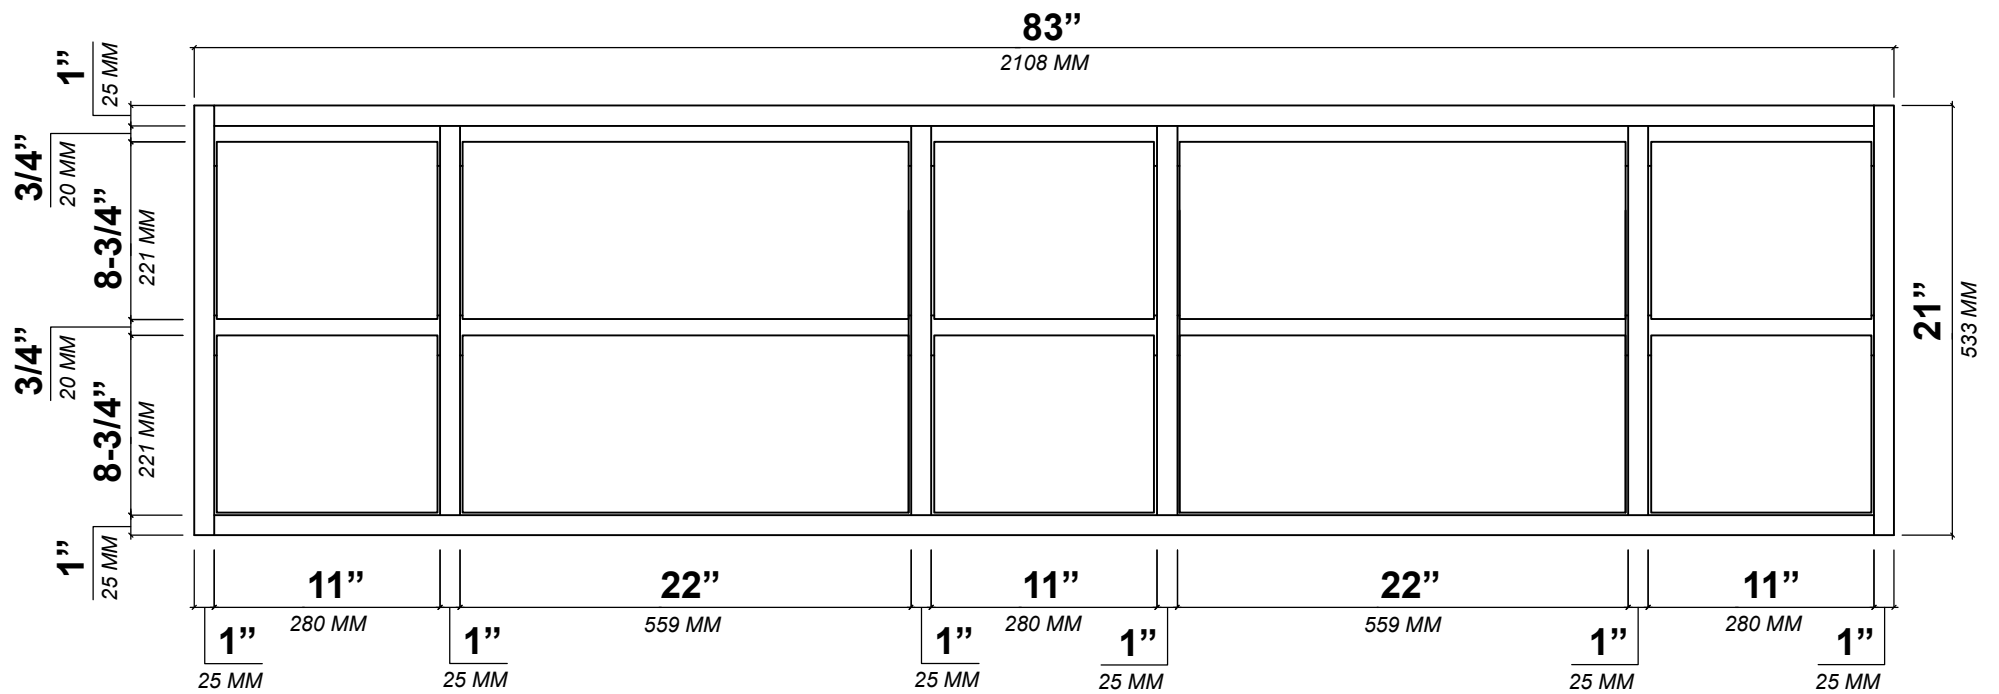

**MADISON TEAK FLOATING 84 IN DOUBLE SINK
BATHROOM VANITY**

MADISON TEAK FLOATING 84 IN DOUBLE SINK CABINET

FRONT VIEW

MADISON TEAK FLOATING 84 IN DOUBLE SINK CABINET

TOP VIEW

MADISON TEAK FLOATING 84 IN DOUBLE SINK CABINET

BACK VIEW

MADISON TEAK FLOATING 84 IN DOUBLE SINK CABINET

SIDE VIEW

84 IN DOUBLE SINK 2 IN STRAIGHT MITERED EDGE COUNTERTOP

84 IN DOUBLE SINK 2 IN STRAIGHT MITERED EDGE COUNTERTOP

NOTE: The dimensions specified below pertain exclusively to **Straight Mitered Edge** countertops. For information regarding **Double Cove Edge** dimensions, please refer to the Double Cove Edge dimensions section.

STANDARD RECTANGULAR UNDERMOUNT SINK

84 IN DOUBLE SINK 1.5 IN DOUBLE COVE EDGE COUNTERTOP

84 IN DOUBLE SINK 1.5 IN DOUBLE COVE EDGE COUNTERTOP

NOTE: The dimensions specified below pertain exclusively to **Double Cove Edge** countertops. For information regarding **Straight Mitered Edge** dimensions, please refer to the **Straight Mitered Edge** dimensions section.