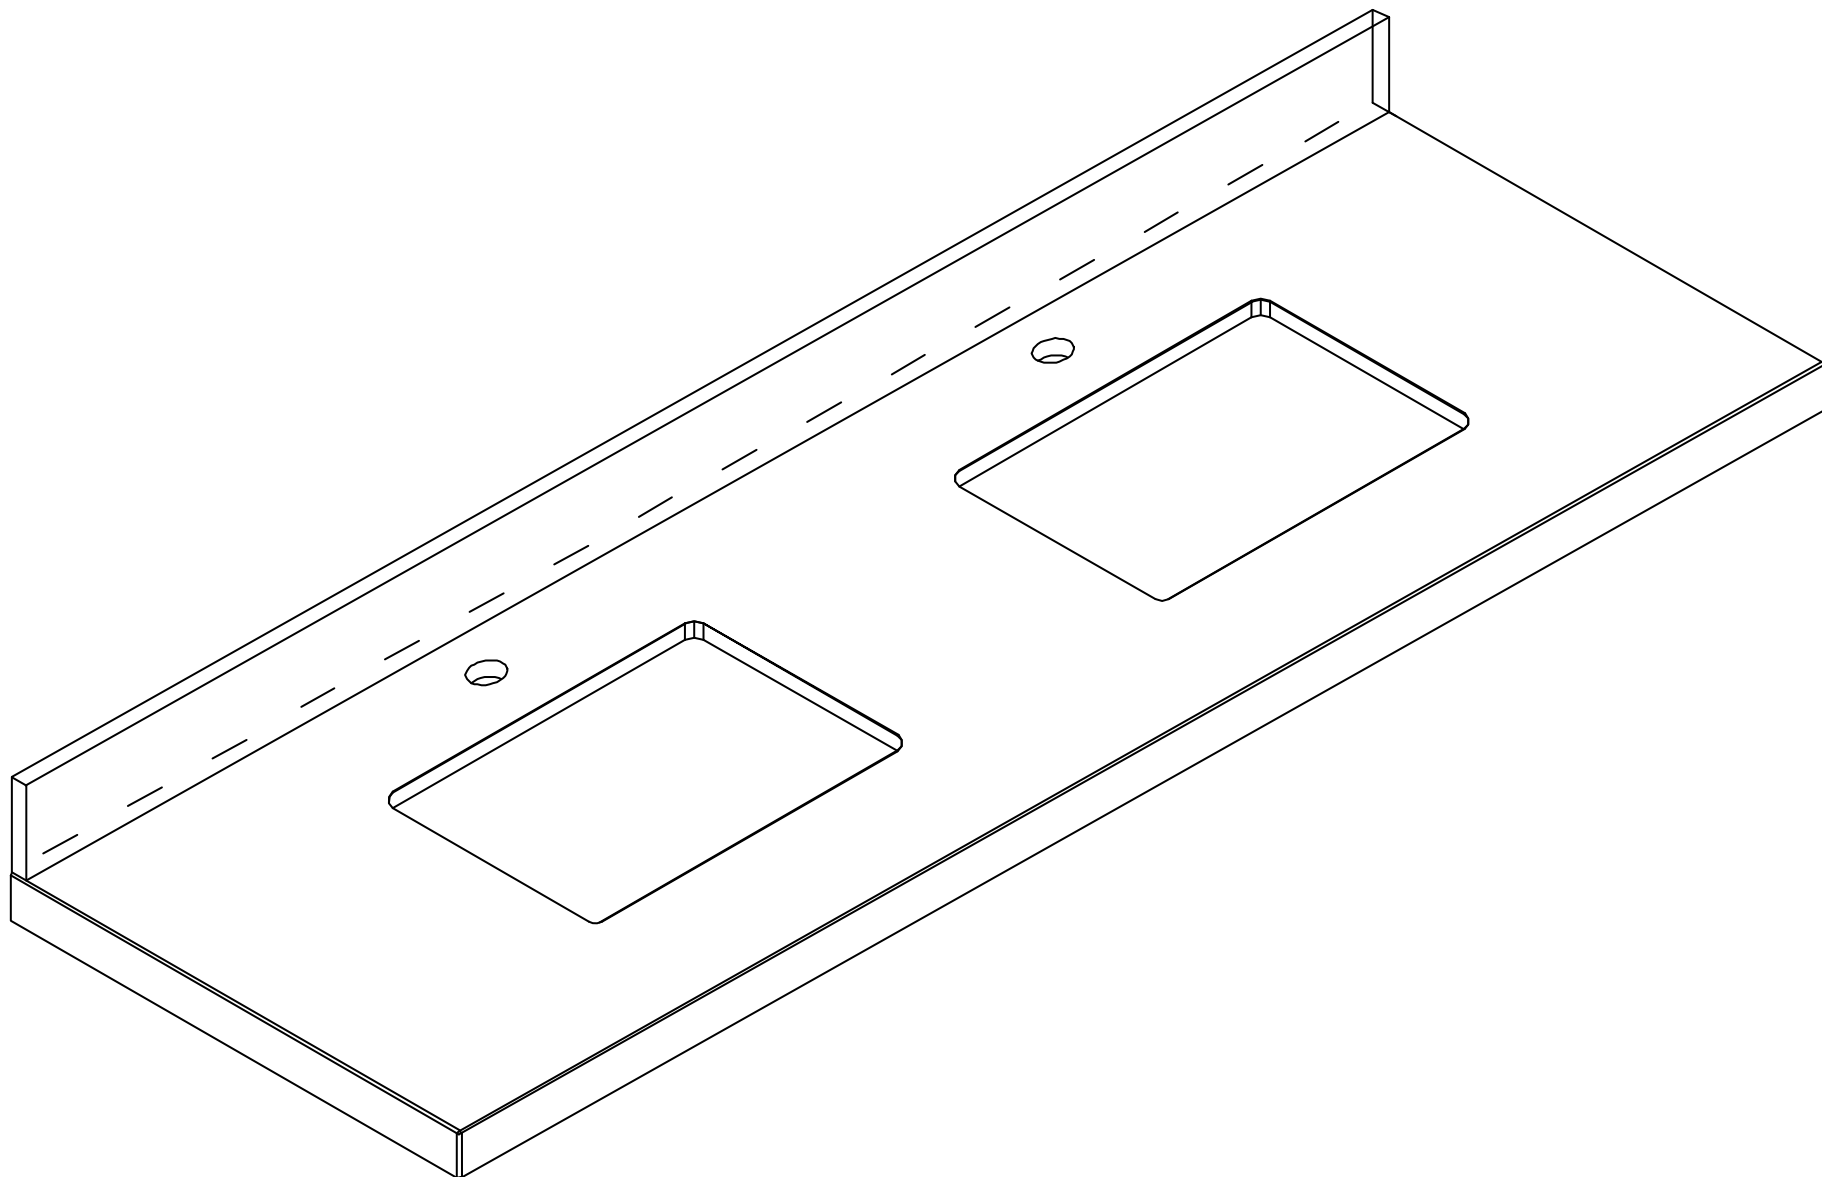

BACK VIEW

MADISON TEAK FLOATING 84 IN DOUBLE SINK CABINET

SIDE VIEW

84 IN DOUBLE SINK 2 IN STRAIGHT MITERED EDGE COUNTERTOP

84 IN DOUBLE SINK 2 IN STRAIGHT MITERED EDGE COUNTERTOP

NOTE: The dimensions specified below pertain exclusively to **Straight Mitered Edge** countertops. For information regarding **Double Cove Edge** dimensions, please refer to the Double Cove Edge dimensions section.

STANDARD RECTANGULAR UNDERMOUNT SINK

84 IN DOUBLE SINK 1.5 IN DOUBLE COVE EDGE COUNTERTOP

84 IN DOUBLE SINK 1.5 IN DOUBLE COVE EDGE COUNTERTOP

NOTE: The dimensions specified below pertain exclusively to **Double Cove Edge** countertops. For information regarding **Straight Mitered Edge** dimensions, please refer to the **Straight Mitered Edge** dimensions section.