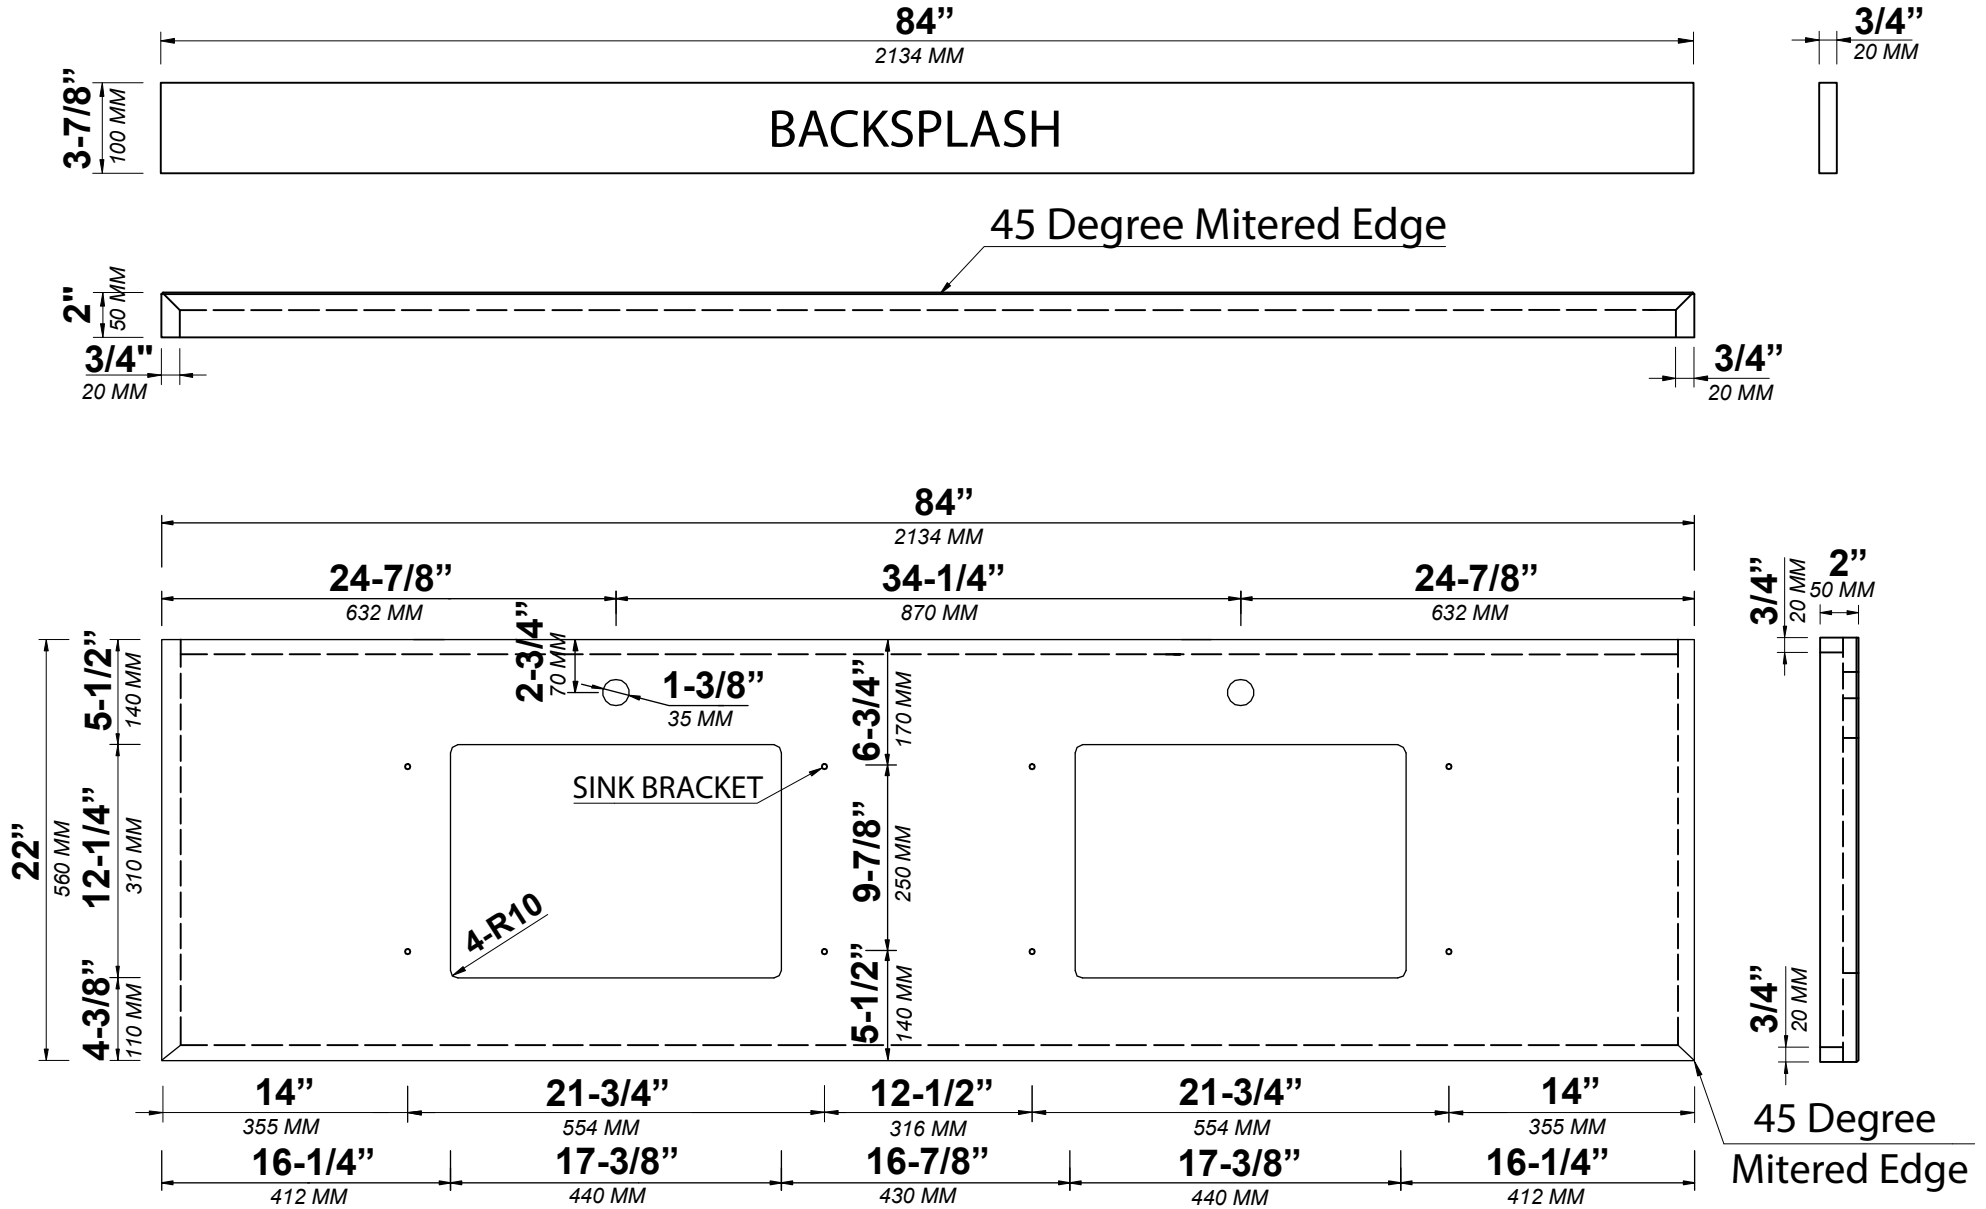

BACK VIEW

MADISON TEAK FLOATING 84 IN DOUBLE SINK CABINET

SIDE VIEW

84 IN DOUBLE SINK 2 IN STRAIGHT MITERED EDGE COUNTERTOP

84 IN DOUBLE SINK 2 IN STRAIGHT MITERED EDGE COUNTERTOP

NOTE: The dimensions specified below pertain exclusively to **Straight Mitered Edge** countertops. For information regarding **Double Cove Edge** dimensions, please refer to the Double Cove Edge dimensions section.

STANDARD RECTANGULAR UNDERMOUNT SINK

84 IN DOUBLE SINK 1.5 IN DOUBLE COVE EDGE COUNTERTOP

84 IN DOUBLE SINK 1.5 IN DOUBLE COVE EDGE COUNTERTOP

NOTE: The dimensions specified below pertain exclusively to **Double Cove Edge** countertops. For information regarding **Straight Mitered Edge** dimensions, please refer to the **Straight Mitered Edge** dimensions section.