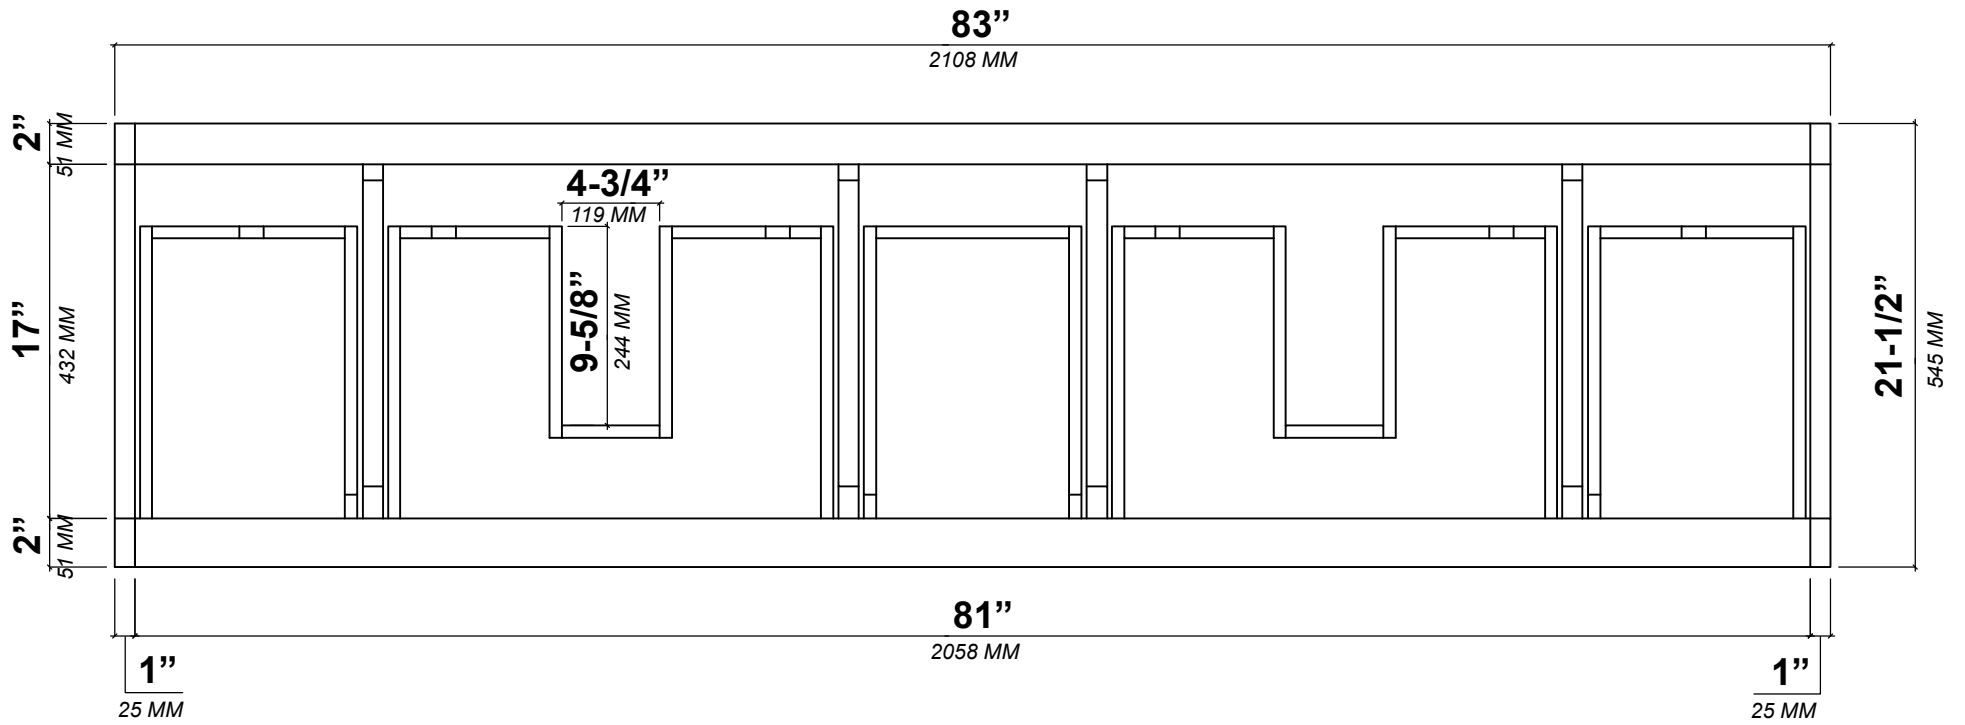

**MADISON TEAK FLOATING 84 IN DOUBLE SINK
BATHROOM VANITY**

MADISON TEAK FLOATING 84 IN DOUBLE SINK CABINET

FRONT VIEW

MADISON TEAK FLOATING 84 IN DOUBLE SINK CABINET

TOP VIEW

MADISON TEAK FLOATING 84 IN DOUBLE SINK CABINET

BACK VIEW

MADISON TEAK FLOATING 84 IN DOUBLE SINK CABINET

SIDE VIEW

84 IN DOUBLE SINK 2 IN STRAIGHT MITERED EDGE COUNTERTOP

84 IN DOUBLE SINK 2 IN STRAIGHT MITERED EDGE COUNTERTOP

NOTE: The dimensions specified below pertain exclusively to **Straight Mitered Edge** countertops. For information regarding **Double Cove Edge** dimensions, please refer to the Double Cove Edge dimensions section.

STANDARD RECTANGULAR UNDERMOUNT SINK

84 IN DOUBLE SINK 1.5 IN DOUBLE COVE EDGE COUNTERTOP

84 IN DOUBLE SINK 1.5 IN DOUBLE COVE EDGE COUNTERTOP

NOTE: The dimensions specified below pertain exclusively to **Double Cove Edge** countertops. For information regarding **Straight Mitered Edge** dimensions, please refer to the **Straight Mitered Edge** dimensions section.