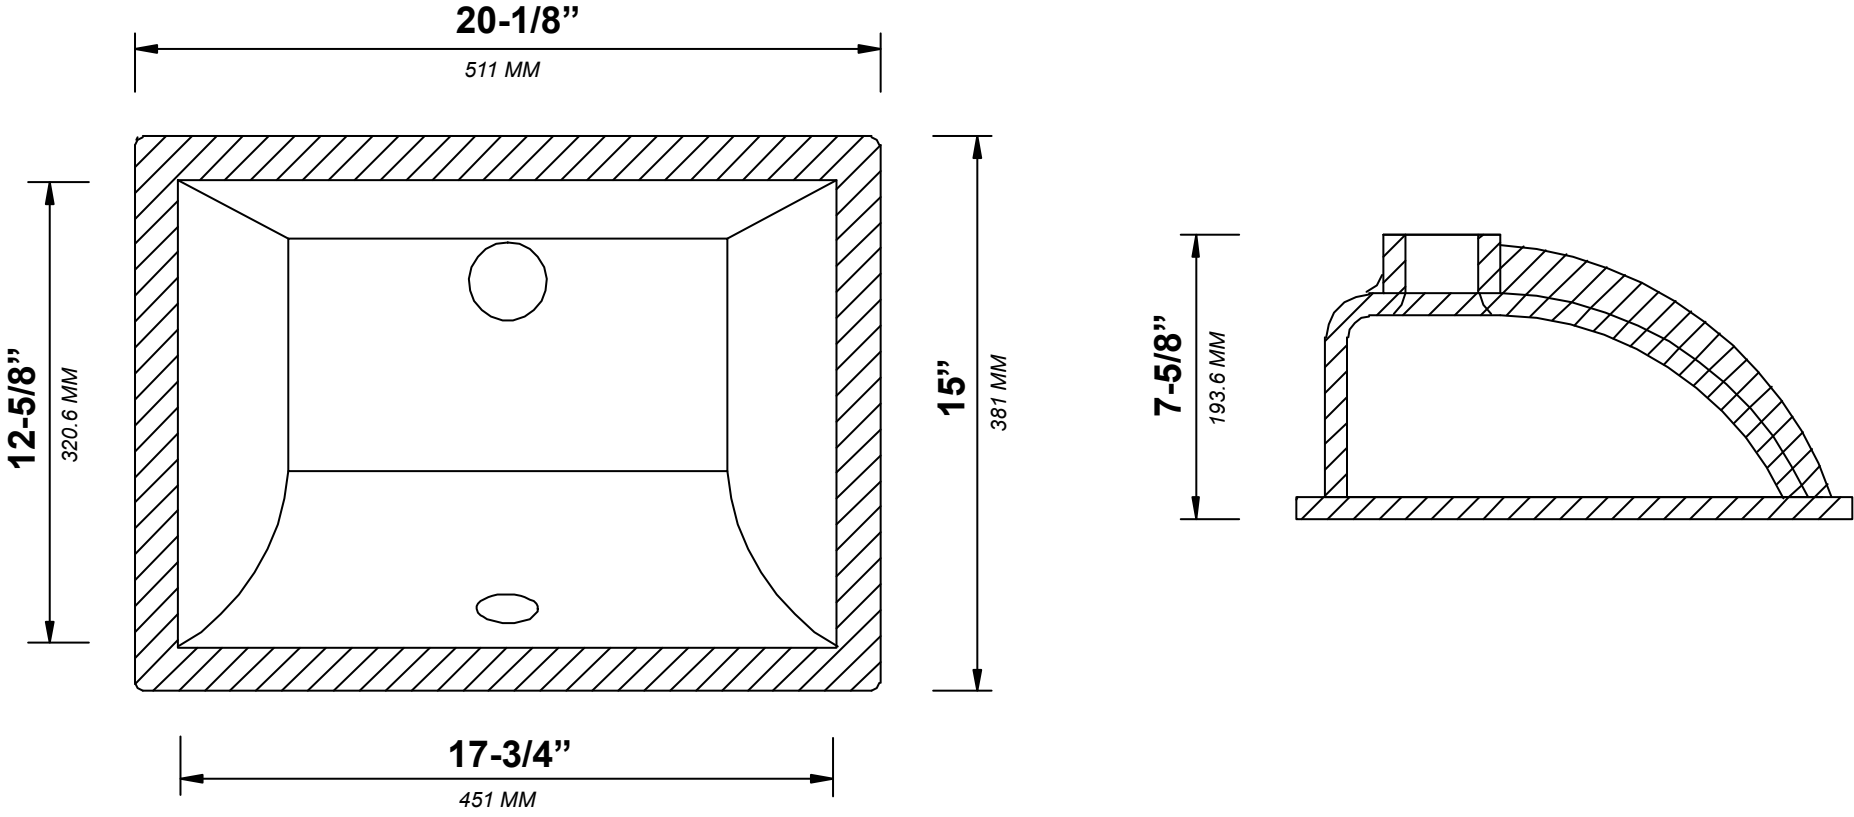

BACK VIEW

MADISON TEAK FLOATING 84 IN DOUBLE SINK CABINET

SIDE VIEW

84 IN DOUBLE SINK 2 IN STRAIGHT MITERED EDGE COUNTERTOP

84 IN DOUBLE SINK 2 IN STRAIGHT MITERED EDGE COUNTERTOP

NOTE: The dimensions specified below pertain exclusively to **Straight Mitered Edge** countertops. For information regarding **Double Cove Edge** dimensions, please refer to the Double Cove Edge dimensions section.

STANDARD RECTANGULAR UNDERMOUNT SINK

84 IN DOUBLE SINK 1.5 IN DOUBLE COVE EDGE COUNTERTOP

84 IN DOUBLE SINK 1.5 IN DOUBLE COVE EDGE COUNTERTOP

NOTE: The dimensions specified below pertain exclusively to **Double Cove Edge** countertops. For information regarding **Straight Mitered Edge** dimensions, please refer to the **Straight Mitered Edge** dimensions section.