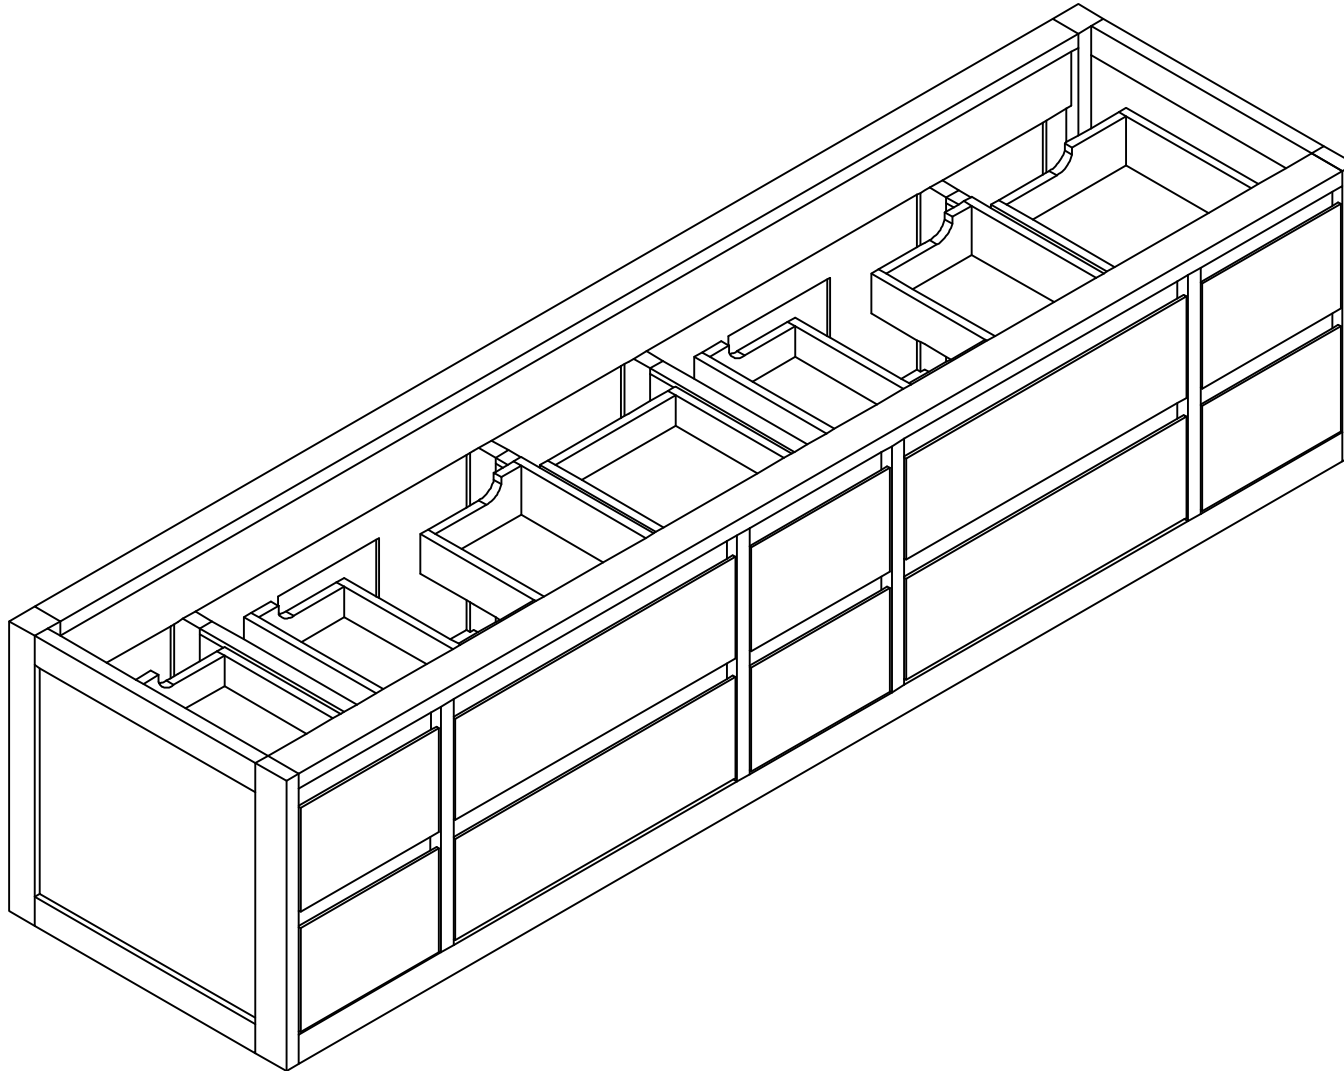

**MADISON TEAK FLOATING 84 IN DOUBLE SINK
BATHROOM VANITY**

MADISON TEAK FLOATING 84 IN DOUBLE SINK CABINET

FRONT VIEW

MADISON TEAK FLOATING 84 IN DOUBLE SINK CABINET

TOP VIEW

MADISON TEAK FLOATING 84 IN DOUBLE SINK CABINET

BACK VIEW

MADISON TEAK FLOATING 84 IN DOUBLE SINK CABINET

SIDE VIEW

84 IN DOUBLE SINK 2 IN STRAIGHT MITERED EDGE COUNTERTOP

84 IN DOUBLE SINK 2 IN STRAIGHT MITERED EDGE COUNTERTOP

NOTE: The dimensions specified below pertain exclusively to **Straight Mitered Edge** countertops. For information regarding **Double Cove Edge** dimensions, please refer to the Double Cove Edge dimensions section.

STANDARD RECTANGULAR UNDERMOUNT SINK

84 IN DOUBLE SINK 1.5 IN DOUBLE COVE EDGE COUNTERTOP

84 IN DOUBLE SINK 1.5 IN DOUBLE COVE EDGE COUNTERTOP

NOTE: The dimensions specified below pertain exclusively to **Double Cove Edge** countertops. For information regarding **Straight Mitered Edge** dimensions, please refer to the **Straight Mitered Edge** dimensions section.