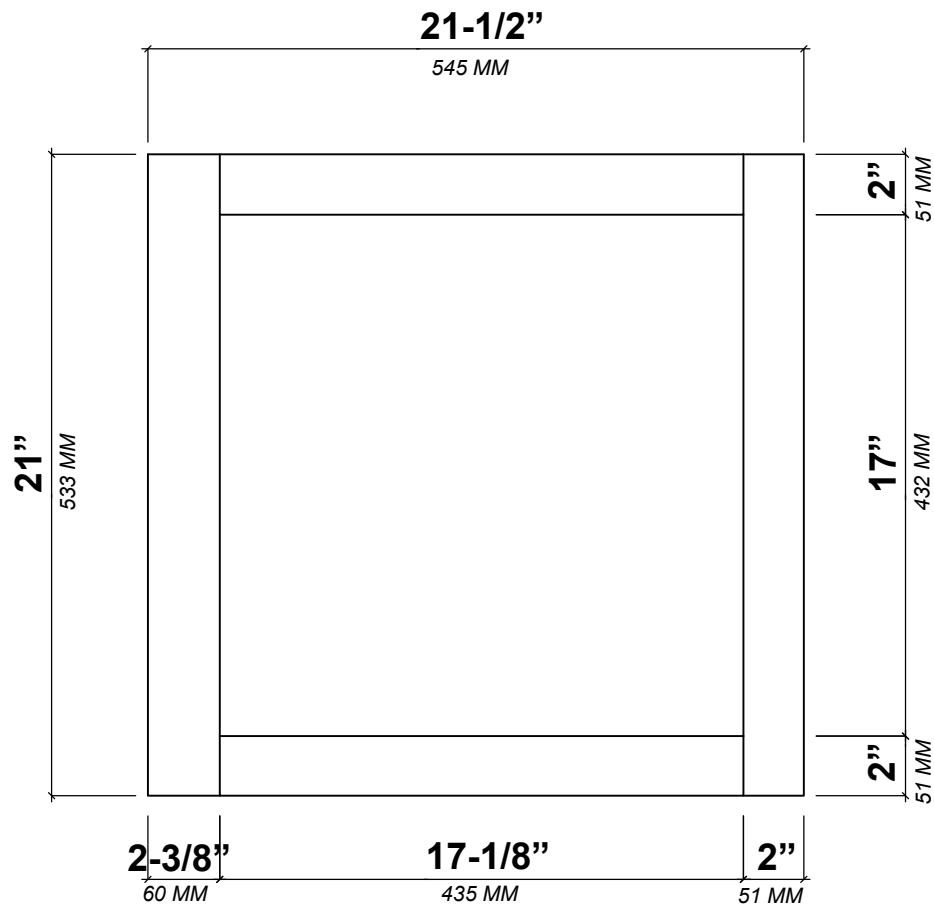

**MADISON TEAK FLOATING 84 IN DOUBLE SINK
BATHROOM VANITY**

MADISON TEAK FLOATING 84 IN DOUBLE SINK CABINET

FRONT VIEW

MADISON TEAK FLOATING 84 IN DOUBLE SINK CABINET

TOP VIEW

MADISON TEAK FLOATING 84 IN DOUBLE SINK CABINET

BACK VIEW

MADISON TEAK FLOATING 84 IN DOUBLE SINK CABINET

SIDE VIEW

84 IN DOUBLE SINK 2 IN STRAIGHT MITERED EDGE COUNTERTOP

84 IN DOUBLE SINK 2 IN STRAIGHT MITERED EDGE COUNTERTOP

NOTE: The dimensions specified below pertain exclusively to **Straight Mitered Edge** countertops. For information regarding **Double Cove Edge** dimensions, please refer to the Double Cove Edge dimensions section.

STANDARD RECTANGULAR UNDERMOUNT SINK

84 IN DOUBLE SINK 1.5 IN DOUBLE COVE EDGE COUNTERTOP

84 IN DOUBLE SINK 1.5 IN DOUBLE COVE EDGE COUNTERTOP

NOTE: The dimensions specified below pertain exclusively to **Double Cove Edge** countertops. For information regarding **Straight Mitered Edge** dimensions, please refer to the **Straight Mitered Edge** dimensions section.