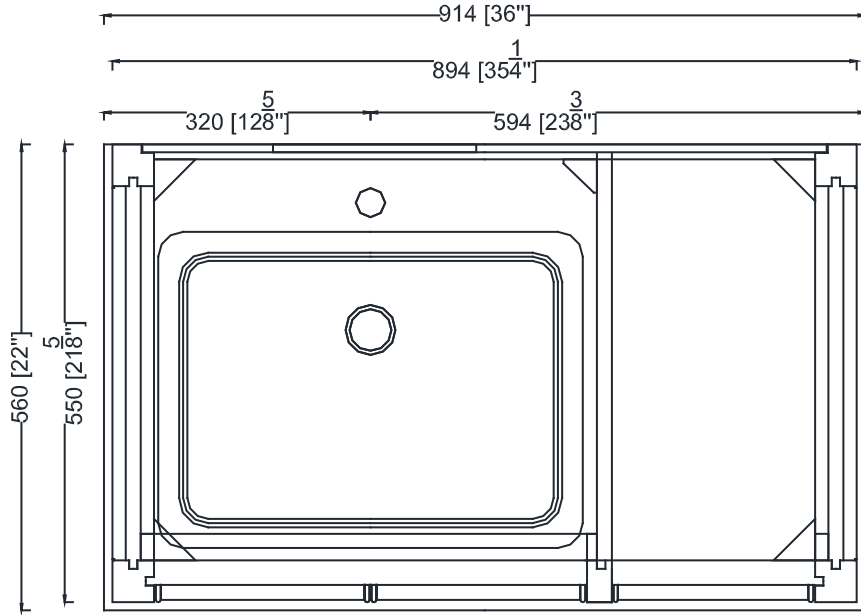

# TECHNICAL DRAWING

**Solid Wood Construction Bathroom Vanity**