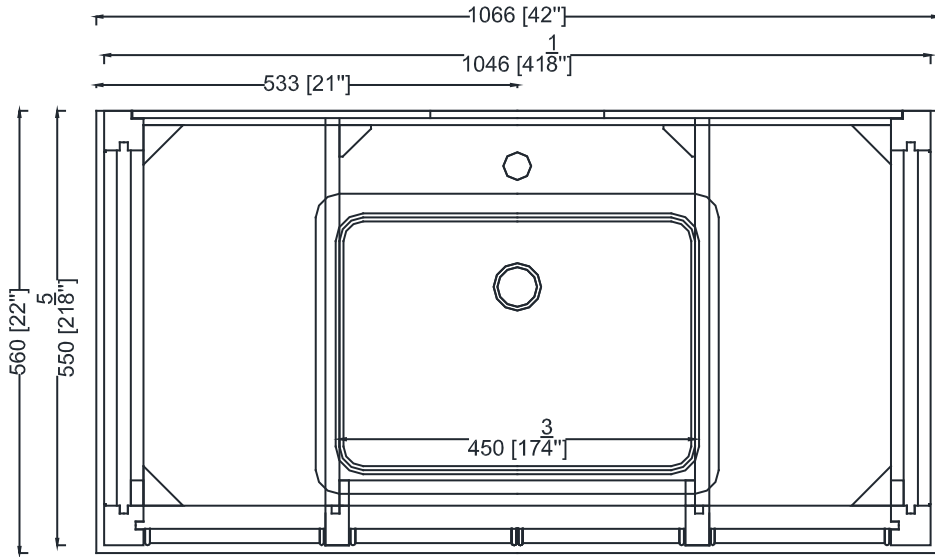

TECHNICAL DRAWING

Solid Wood Construction Bathroom Vanity