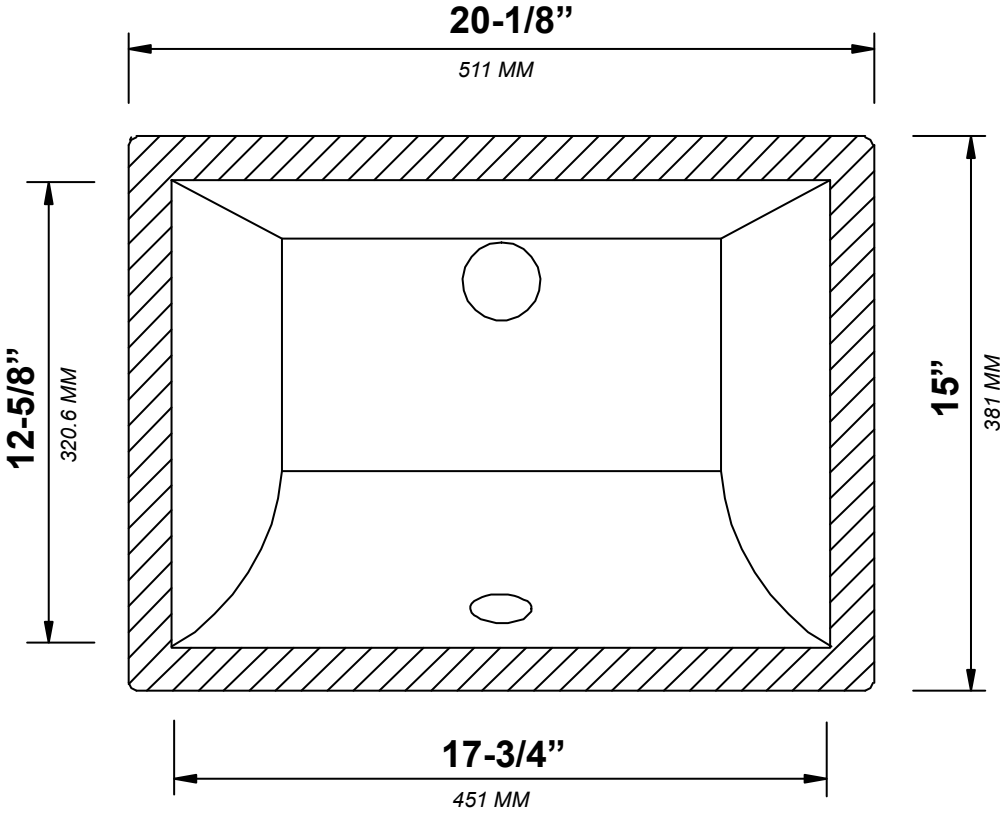

**CHARLOTTE 42 IN SINGLE SINK
BATHROOM VANITY**

CHARLOTTE 42 IN SINGLE SINK CABINET

FRONT VIEW

CHARLOTTE 42 IN SINGLE SINK CABINET

TOP VIEW

CHARLOTTE 42 IN SINGLE SINK CABINET

BACK VIEW

CHARLOTTE 42 IN SINGLE SINK CABINET

SIDE VIEW

42 IN SINGLE SINK 2 IN STRAIGHT MITERED EDGE COUNTERTOP

42 IN SINGLE SINK 2 IN STRAIGHT MITERED EDGE COUNTERTOP

NOTE: The dimensions specified below pertain exclusively to **Straight Mitered Edge** countertops. For information regarding **Double Cove Edge** dimensions, please refer to the Double Cove Edge dimensions section.

STANDARD RECTANGULAR UNDERMOUNT SINK

42 IN SINGLE SINK 1.5 IN DOUBLE COVE EDGE COUNTERTOP

42 IN SINGLE SINK 1.5 IN DOUBLE COVE EDGE COUNTERTOP

NOTE: The dimensions specified below pertain exclusively to **Double Cove Edge** countertops. For information regarding **Straight Mitered Edge** dimensions, please refer to the Straight Mitered Edge dimensions section.