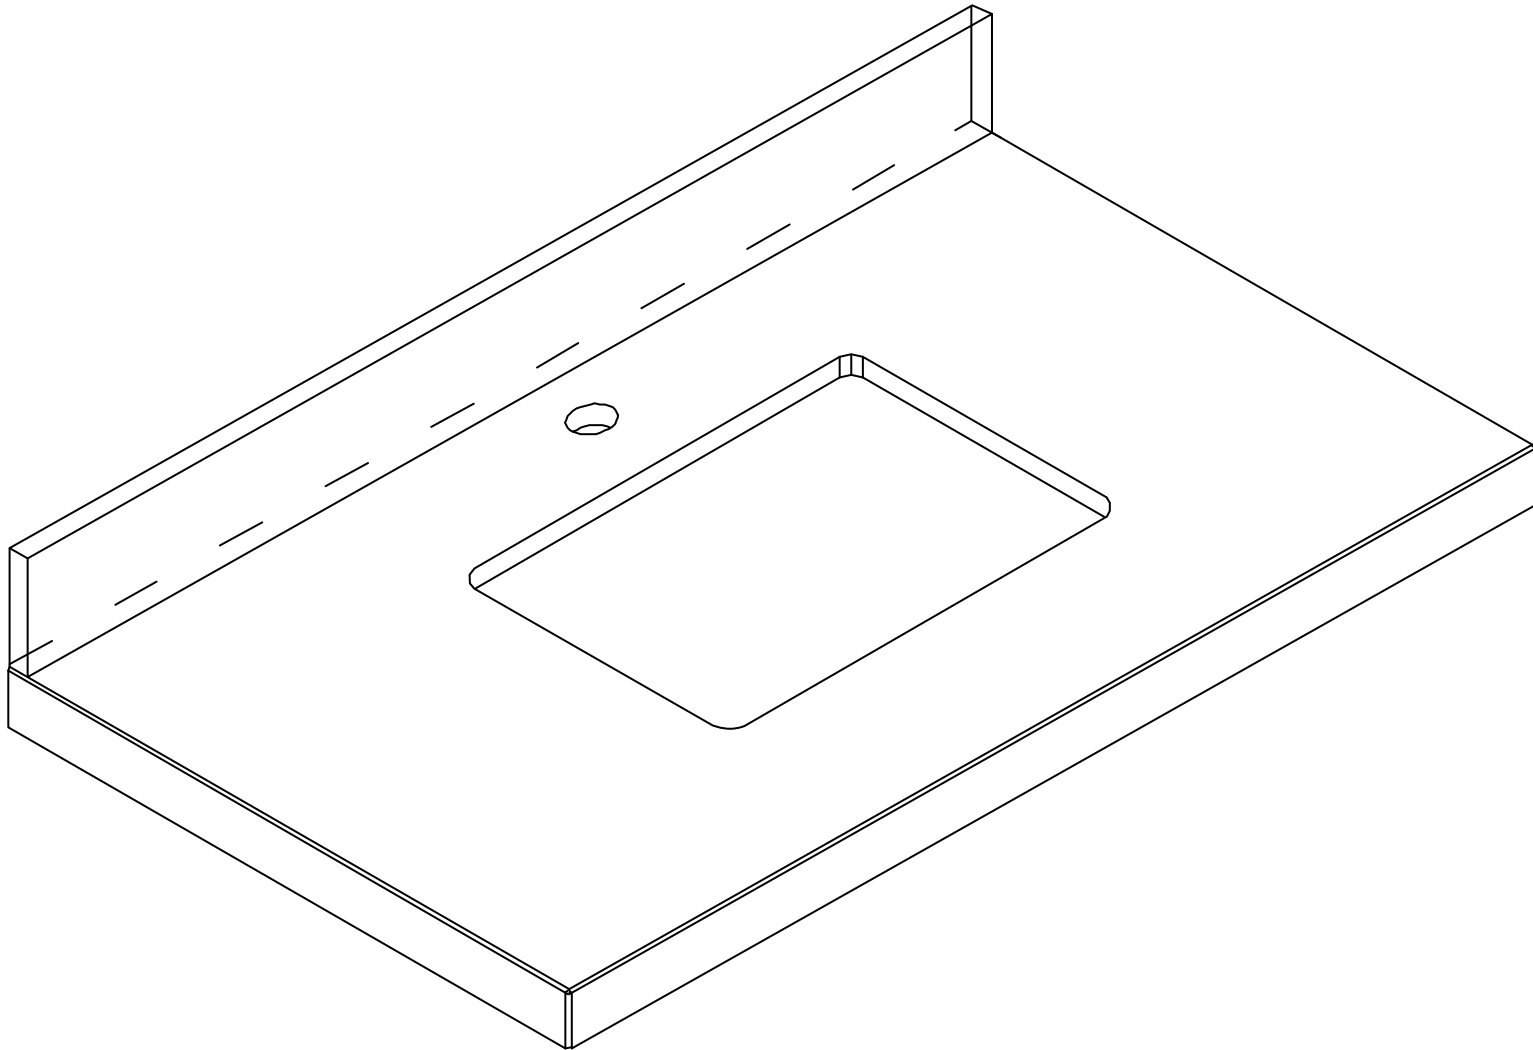

**CHARLOTTE 42 IN SINGLE SINK
BATHROOM VANITY**

CHARLOTTE 42 IN SINGLE SINK CABINET

FRONT VIEW

CHARLOTTE 42 IN SINGLE SINK CABINET

TOP VIEW

CHARLOTTE 42 IN SINGLE SINK CABINET

BACK VIEW

CHARLOTTE 42 IN SINGLE SINK CABINET

SIDE VIEW

42 IN SINGLE SINK 2 IN STRAIGHT MITERED EDGE COUNTERTOP

42 IN SINGLE SINK 2 IN STRAIGHT MITERED EDGE COUNTERTOP

NOTE: The dimensions specified below pertain exclusively to **Straight Mitered Edge** countertops. For information regarding **Double Cove Edge** dimensions, please refer to the Double Cove Edge dimensions section.

STANDARD RECTANGULAR UNDERMOUNT SINK

42 IN SINGLE SINK 1.5 IN DOUBLE COVE EDGE COUNTERTOP

42 IN SINGLE SINK 1.5 IN DOUBLE COVE EDGE COUNTERTOP

NOTE: The dimensions specified below pertain exclusively to **Double Cove Edge** countertops. For information regarding **Straight Mitered Edge** dimensions, please refer to the Straight Mitered Edge dimensions section.