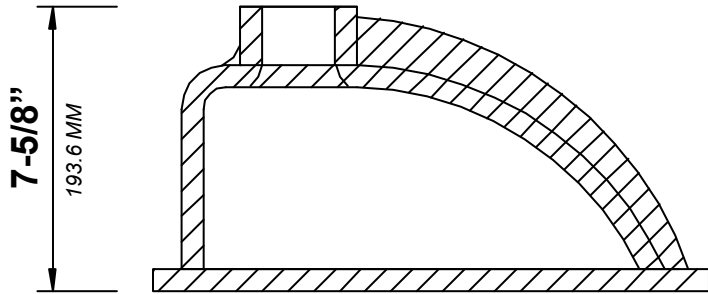

SIDE VIEW

42 IN SINGLE SINK 2 IN STRAIGHT MITERED EDGE COUNTERTOP

42 IN SINGLE SINK 2 IN STRAIGHT MITERED EDGE COUNTERTOP

NOTE: The dimensions specified below pertain exclusively to **Straight Mitered Edge** countertops. For information regarding **Double Cove Edge** dimensions, please refer to the Double Cove Edge dimensions section.

STANDARD RECTANGULAR UNDERMOUNT SINK

42 IN SINGLE SINK 1.5 IN DOUBLE COVE EDGE COUNTERTOP

42 IN SINGLE SINK 1.5 IN DOUBLE COVE EDGE COUNTERTOP

NOTE: The dimensions specified below pertain exclusively to **Double Cove Edge** countertops. For information regarding **Straight Mitered Edge** dimensions, please refer to the Straight Mitered Edge dimensions section.