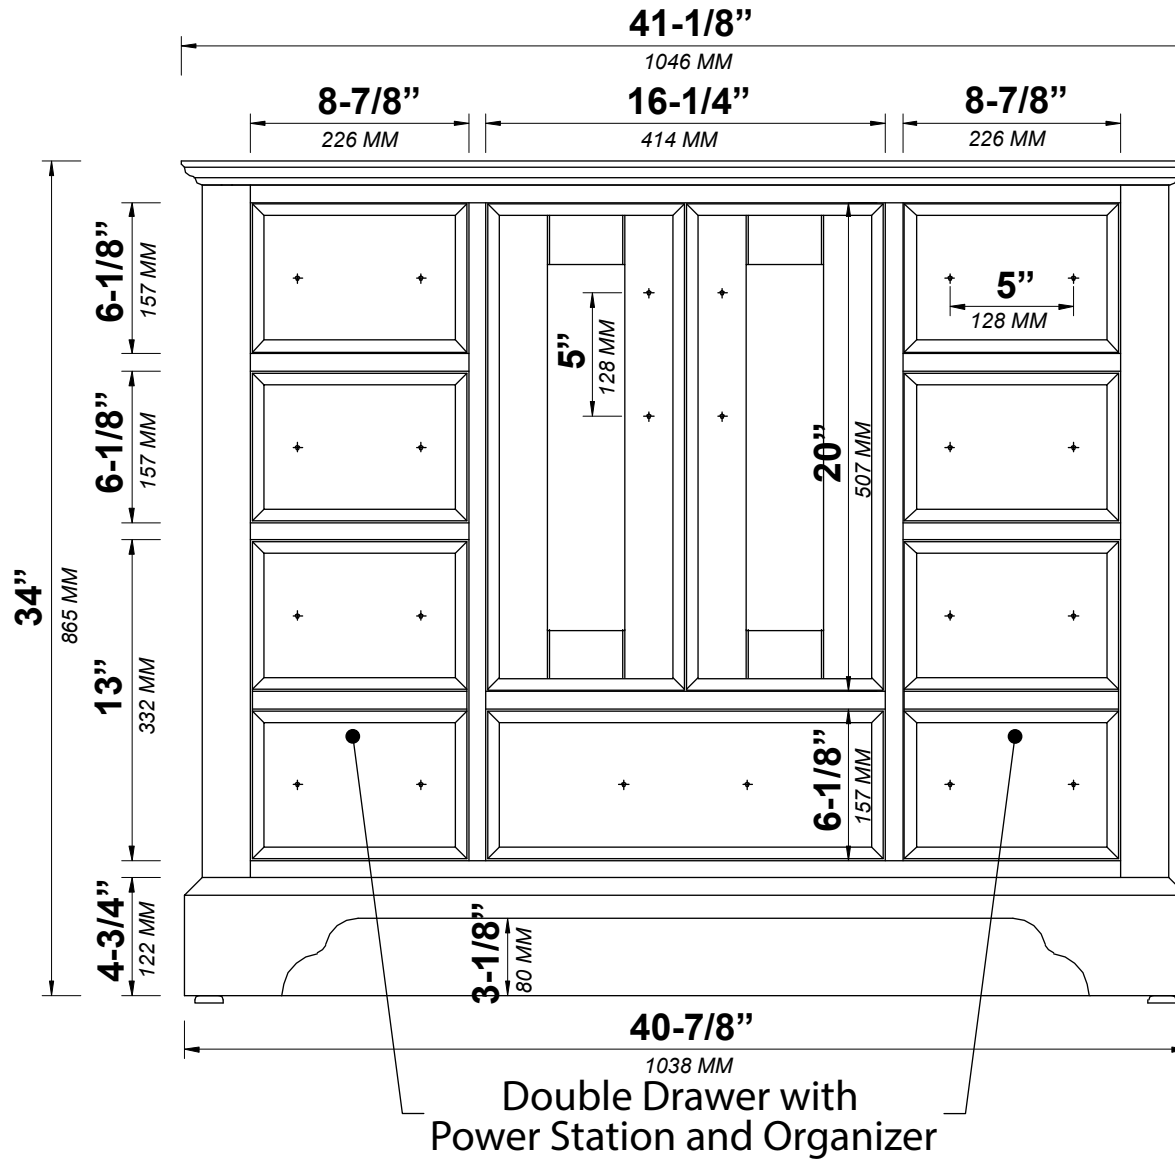

**CHARLOTTE 42 IN SINGLE SINK
BATHROOM VANITY**

CHARLOTTE 42 IN SINGLE SINK CABINET

FRONT VIEW

CHARLOTTE 42 IN SINGLE SINK CABINET

TOP VIEW

CHARLOTTE 42 IN SINGLE SINK CABINET

BACK VIEW

CHARLOTTE 42 IN SINGLE SINK CABINET

SIDE VIEW

42 IN SINGLE SINK 2 IN STRAIGHT MITERED EDGE COUNTERTOP

42 IN SINGLE SINK 2 IN STRAIGHT MITERED EDGE COUNTERTOP

NOTE: The dimensions specified below pertain exclusively to **Straight Mitered Edge** countertops. For information regarding **Double Cove Edge** dimensions, please refer to the Double Cove Edge dimensions section.

STANDARD RECTANGULAR UNDERMOUNT SINK

42 IN SINGLE SINK 1.5 IN DOUBLE COVE EDGE COUNTERTOP

42 IN SINGLE SINK 1.5 IN DOUBLE COVE EDGE COUNTERTOP

NOTE: The dimensions specified below pertain exclusively to **Double Cove Edge** countertops. For information regarding **Straight Mitered Edge** dimensions, please refer to the Straight Mitered Edge dimensions section.