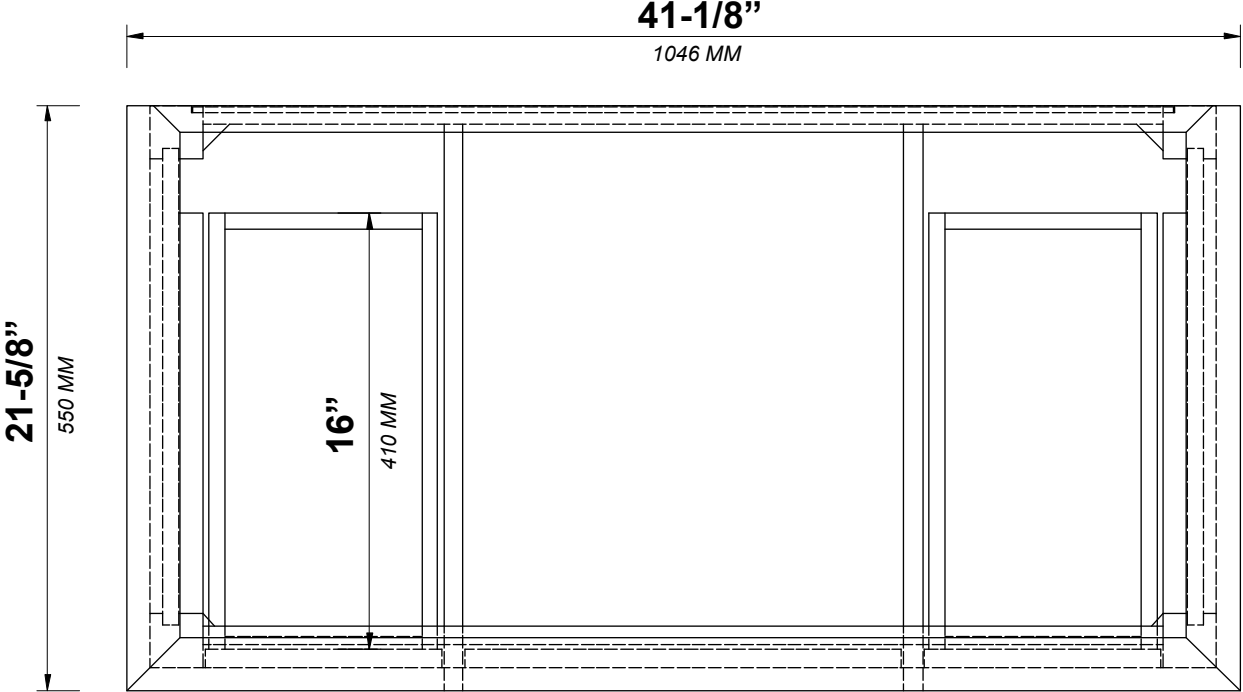

**CHARLOTTE 42 IN SINGLE SINK
BATHROOM VANITY**

CHARLOTTE 42 IN SINGLE SINK CABINET

FRONT VIEW

CHARLOTTE 42 IN SINGLE SINK CABINET

TOP VIEW

CHARLOTTE 42 IN SINGLE SINK CABINET

BACK VIEW

CHARLOTTE 42 IN SINGLE SINK CABINET

SIDE VIEW

42 IN SINGLE SINK 2 IN STRAIGHT MITERED EDGE COUNTERTOP

42 IN SINGLE SINK 2 IN STRAIGHT MITERED EDGE COUNTERTOP

NOTE: The dimensions specified below pertain exclusively to **Straight Mitered Edge** countertops. For information regarding **Double Cove Edge** dimensions, please refer to the Double Cove Edge dimensions section.

STANDARD RECTANGULAR UNDERMOUNT SINK

42 IN SINGLE SINK 1.5 IN DOUBLE COVE EDGE COUNTERTOP

42 IN SINGLE SINK 1.5 IN DOUBLE COVE EDGE COUNTERTOP

NOTE: The dimensions specified below pertain exclusively to **Double Cove Edge** countertops. For information regarding **Straight Mitered Edge** dimensions, please refer to the Straight Mitered Edge dimensions section.