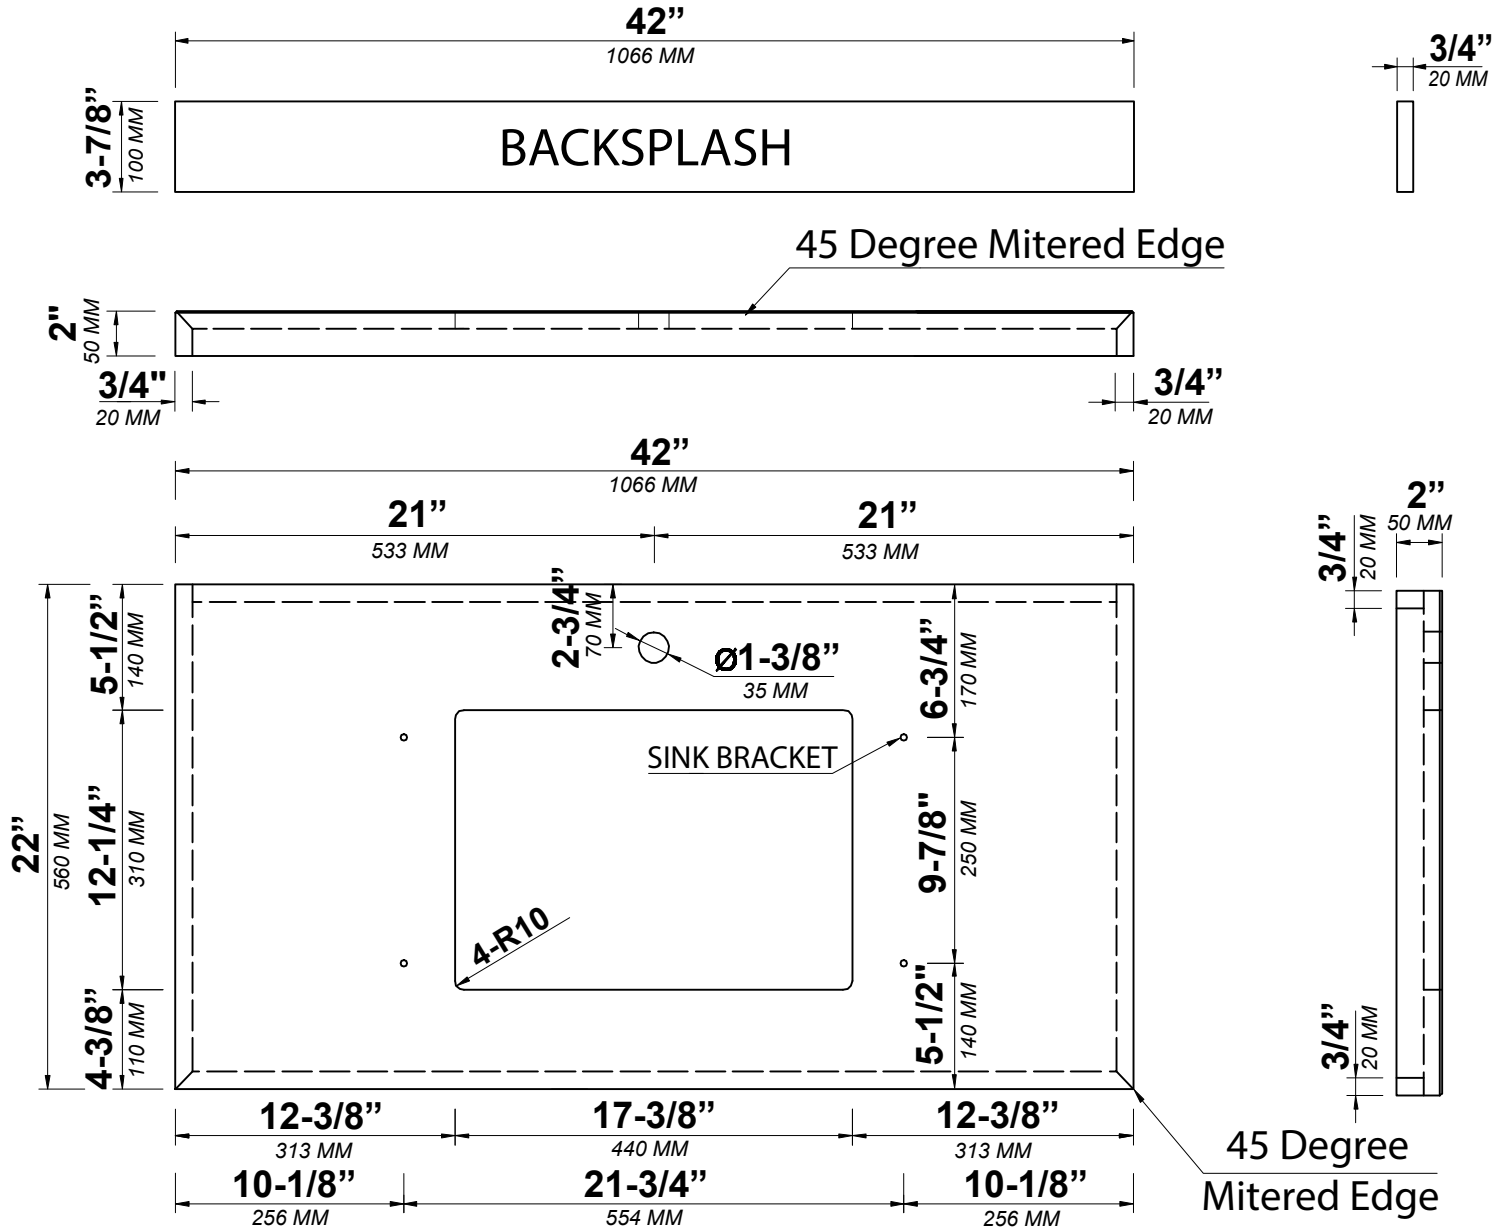

SIDE VIEW

42 IN SINGLE SINK 2 IN STRAIGHT MITERED EDGE COUNTERTOP

42 IN SINGLE SINK 2 IN STRAIGHT MITERED EDGE COUNTERTOP

NOTE: The dimensions specified below pertain exclusively to **Straight Mitered Edge** countertops. For information regarding **Double Cove Edge** dimensions, please refer to the Double Cove Edge dimensions section.

STANDARD RECTANGULAR UNDERMOUNT SINK

42 IN SINGLE SINK 1.5 IN DOUBLE COVE EDGE COUNTERTOP

42 IN SINGLE SINK 1.5 IN DOUBLE COVE EDGE COUNTERTOP

NOTE: The dimensions specified below pertain exclusively to **Double Cove Edge** countertops. For information regarding **Straight Mitered Edge** dimensions, please refer to the Straight Mitered Edge dimensions section.