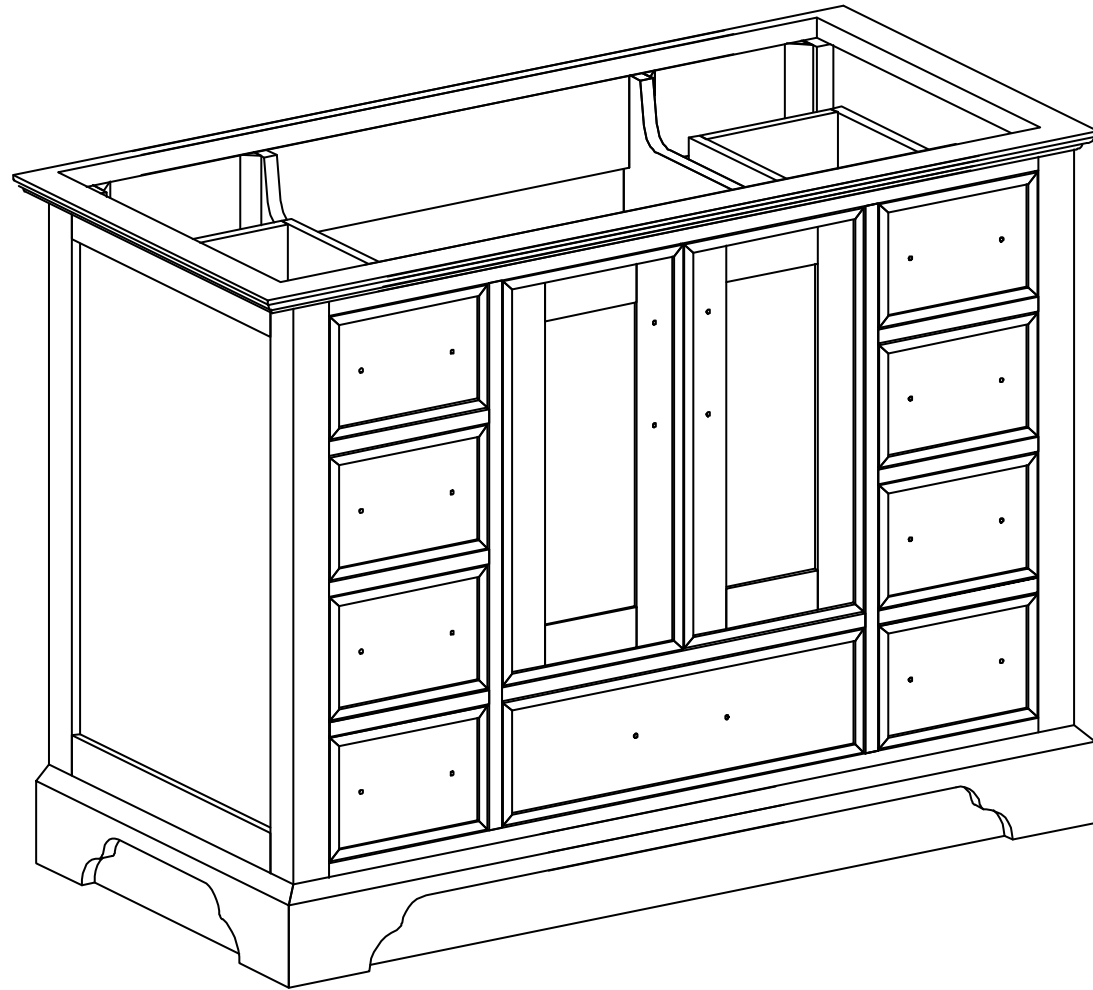

**CHARLOTTE 42 IN SINGLE SINK
BATHROOM VANITY**

CHARLOTTE 42 IN SINGLE SINK CABINET

FRONT VIEW

CHARLOTTE 42 IN SINGLE SINK CABINET

TOP VIEW

CHARLOTTE 42 IN SINGLE SINK CABINET

BACK VIEW

CHARLOTTE 42 IN SINGLE SINK CABINET

SIDE VIEW

42 IN SINGLE SINK 2 IN STRAIGHT MITERED EDGE COUNTERTOP

42 IN SINGLE SINK 2 IN STRAIGHT MITERED EDGE COUNTERTOP

NOTE: The dimensions specified below pertain exclusively to **Straight Mitered Edge** countertops. For information regarding **Double Cove Edge** dimensions, please refer to the Double Cove Edge dimensions section.

STANDARD RECTANGULAR UNDERMOUNT SINK

42 IN SINGLE SINK 1.5 IN DOUBLE COVE EDGE COUNTERTOP

42 IN SINGLE SINK 1.5 IN DOUBLE COVE EDGE COUNTERTOP

NOTE: The dimensions specified below pertain exclusively to **Double Cove Edge** countertops. For information regarding **Straight Mitered Edge** dimensions, please refer to the Straight Mitered Edge dimensions section.