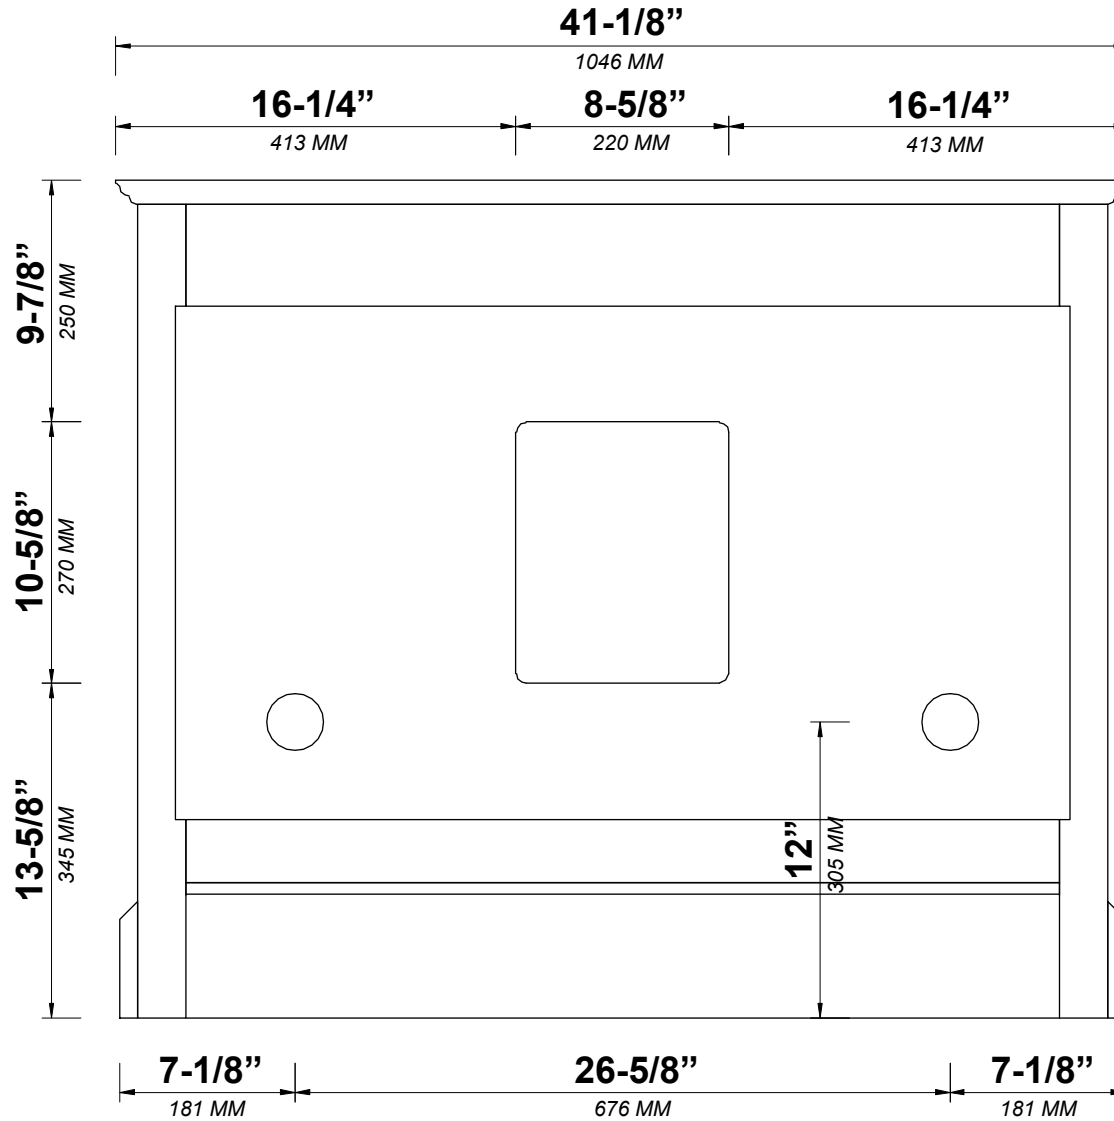

**CHARLOTTE 42 IN SINGLE SINK
BATHROOM VANITY**

CHARLOTTE 42 IN SINGLE SINK CABINET

FRONT VIEW

CHARLOTTE 42 IN SINGLE SINK CABINET

TOP VIEW

CHARLOTTE 42 IN SINGLE SINK CABINET

BACK VIEW

CHARLOTTE 42 IN SINGLE SINK CABINET

SIDE VIEW

42 IN SINGLE SINK 2 IN STRAIGHT MITERED EDGE COUNTERTOP

42 IN SINGLE SINK 2 IN STRAIGHT MITERED EDGE COUNTERTOP

NOTE: The dimensions specified below pertain exclusively to **Straight Mitered Edge** countertops. For information regarding **Double Cove Edge** dimensions, please refer to the Double Cove Edge dimensions section.

STANDARD RECTANGULAR UNDERMOUNT SINK

42 IN SINGLE SINK 1.5 IN DOUBLE COVE EDGE COUNTERTOP

42 IN SINGLE SINK 1.5 IN DOUBLE COVE EDGE COUNTERTOP

NOTE: The dimensions specified below pertain exclusively to **Double Cove Edge** countertops. For information regarding **Straight Mitered Edge** dimensions, please refer to the Straight Mitered Edge dimensions section.