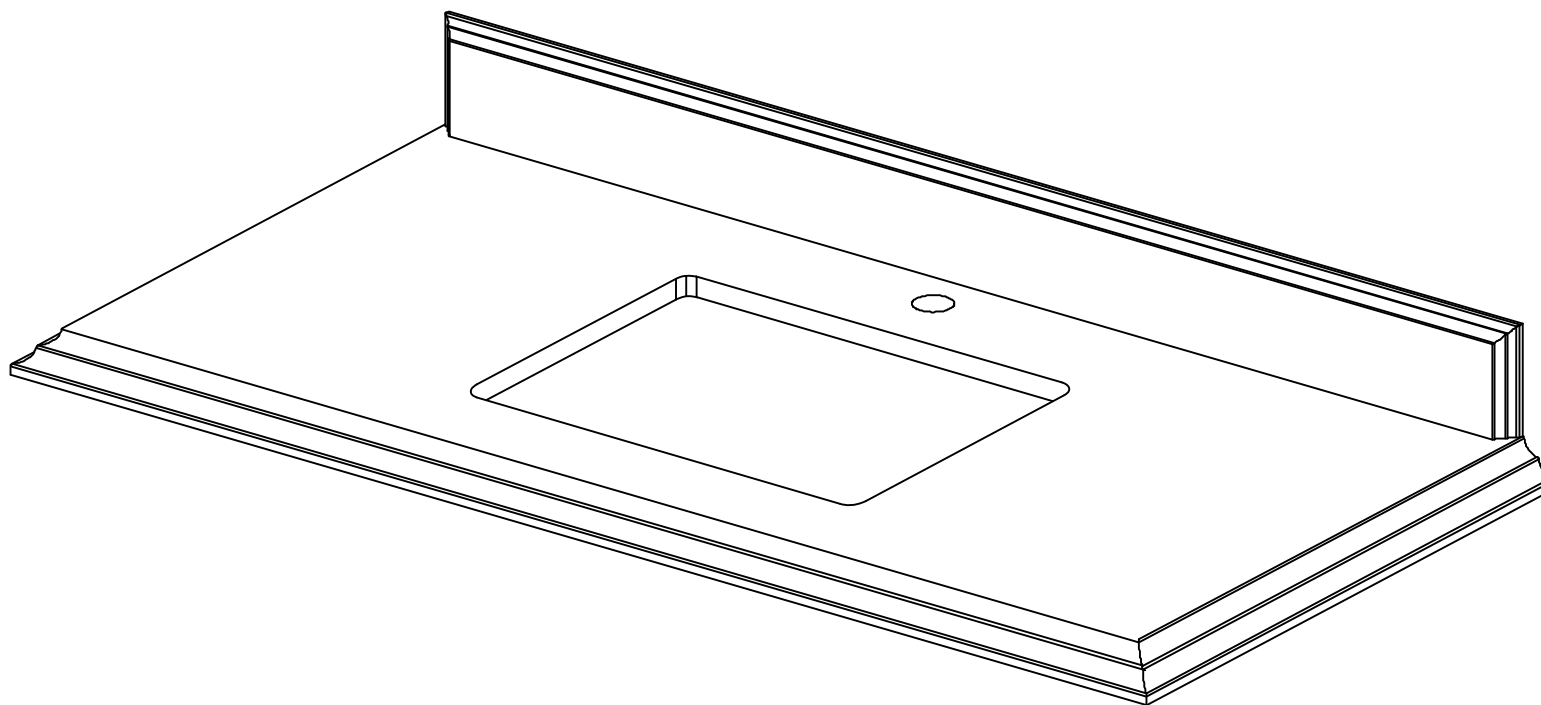

SIDE VIEW

42 IN SINGLE SINK 2 IN STRAIGHT MITERED EDGE COUNTERTOP

42 IN SINGLE SINK 2 IN STRAIGHT MITERED EDGE COUNTERTOP

NOTE: The dimensions specified below pertain exclusively to **Straight Mitered Edge** countertops. For information regarding **Double Cove Edge** dimensions, please refer to the Double Cove Edge dimensions section.

STANDARD RECTANGULAR UNDERMOUNT SINK

42 IN SINGLE SINK 1.5 IN DOUBLE COVE EDGE COUNTERTOP

42 IN SINGLE SINK 1.5 IN DOUBLE COVE EDGE COUNTERTOP

NOTE: The dimensions specified below pertain exclusively to **Double Cove Edge** countertops. For information regarding **Straight Mitered Edge** dimensions, please refer to the Straight Mitered Edge dimensions section.