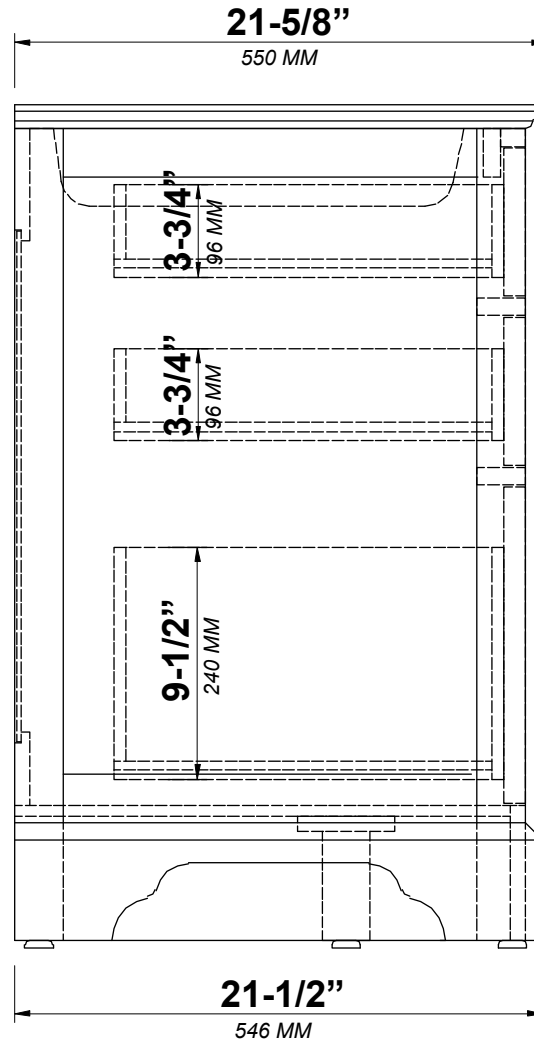

**CHARLOTTE 42 IN SINGLE SINK
BATHROOM VANITY**

CHARLOTTE 42 IN SINGLE SINK CABINET

FRONT VIEW

CHARLOTTE 42 IN SINGLE SINK CABINET

TOP VIEW

CHARLOTTE 42 IN SINGLE SINK CABINET

BACK VIEW

CHARLOTTE 42 IN SINGLE SINK CABINET

SIDE VIEW

42 IN SINGLE SINK 2 IN STRAIGHT MITERED EDGE COUNTERTOP

42 IN SINGLE SINK 2 IN STRAIGHT MITERED EDGE COUNTERTOP

NOTE: The dimensions specified below pertain exclusively to **Straight Mitered Edge** countertops. For information regarding **Double Cove Edge** dimensions, please refer to the Double Cove Edge dimensions section.

STANDARD RECTANGULAR UNDERMOUNT SINK

42 IN SINGLE SINK 1.5 IN DOUBLE COVE EDGE COUNTERTOP

42 IN SINGLE SINK 1.5 IN DOUBLE COVE EDGE COUNTERTOP

NOTE: The dimensions specified below pertain exclusively to **Double Cove Edge** countertops. For information regarding **Straight Mitered Edge** dimensions, please refer to the Straight Mitered Edge dimensions section.