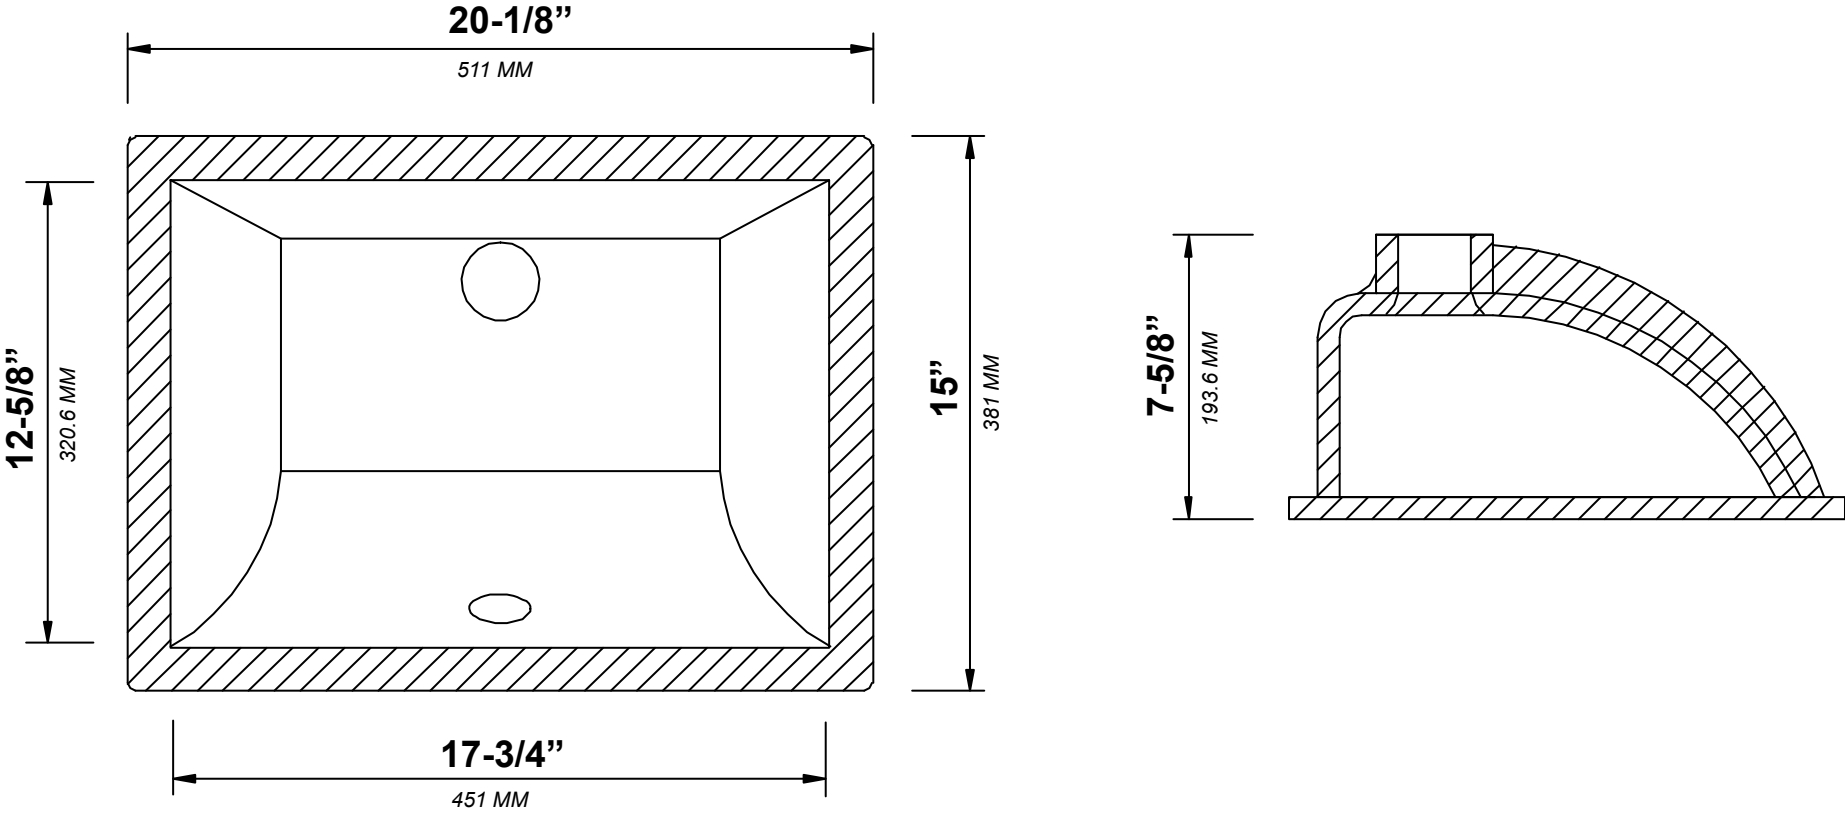

SIDE VIEW

60 IN SINGLE SINK 2 IN STRAIGHT MITERED EDGE COUNTERTOP

60 IN SINGLE SINK 2 IN STRAIGHT MITERED EDGE COUNTERTOP

NOTE: The dimensions specified below pertain exclusively to **Straight Mitered Edge** countertops. For information regarding **Double Cove Edge** dimensions, please refer to the Double Cove Edge dimensions section.

STANDARD RECTANGULAR UNDERMOUNT SINK

Note: All measurements are $\pm 1/4''$.

60 IN SINGLE SINK 1.5 IN DOUBLE COVE EDGE COUNTERTOP

60 IN SINGLE SINK 1.5 IN DOUBLE COVE EDGE COUNTERTOP

NOTE: The dimensions specified below pertain exclusively to **Double Cove Edge** countertops. For information regarding **Straight Mitered Edge** dimensions, please refer to the Straight Mitered Edge dimensions section.