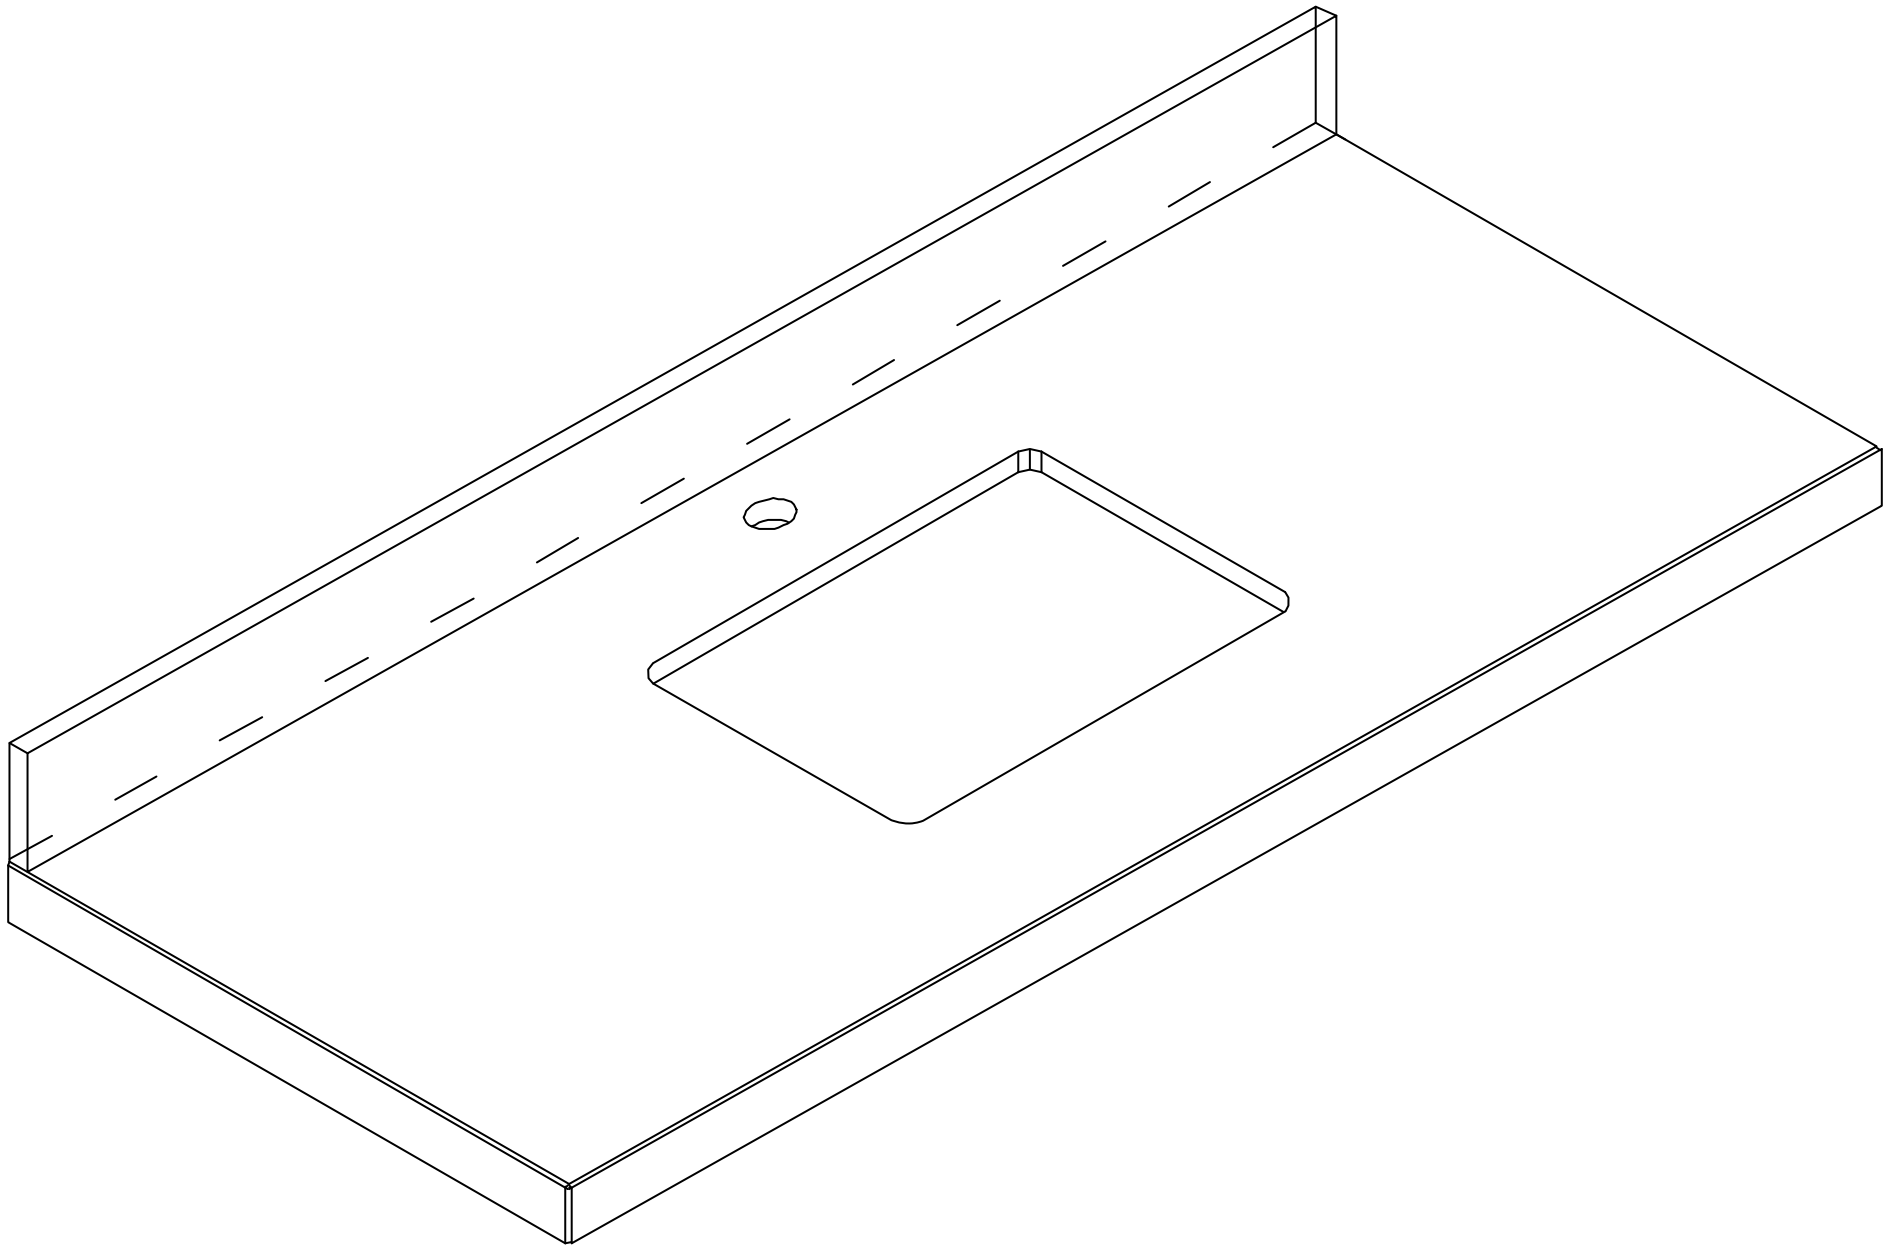

**CHARLOTTE 60 IN SINGLE SINK
BATHROOM VANITY**

CHARLOTTE 60 IN SINGLE SINK CABINET

FRONT VIEW

CHARLOTTE 60 IN SINGLE SINK CABINET

TOP VIEW

CHARLOTTE 60 IN SINGLE SINK CABINET

BACK VIEW

CHARLOTTE 60 IN SINGLE SINK CABINET

SIDE VIEW

60 IN SINGLE SINK 2 IN STRAIGHT MITERED EDGE COUNTERTOP

60 IN SINGLE SINK 2 IN STRAIGHT MITERED EDGE COUNTERTOP

NOTE: The dimensions specified below pertain exclusively to **Straight Mitered Edge** countertops. For information regarding **Double Cove Edge** dimensions, please refer to the Double Cove Edge dimensions section.

STANDARD RECTANGULAR UNDERMOUNT SINK

Note: All measurements are $\pm 1/4''$.

60 IN SINGLE SINK 1.5 IN DOUBLE COVE EDGE COUNTERTOP

60 IN SINGLE SINK 1.5 IN DOUBLE COVE EDGE COUNTERTOP

NOTE: The dimensions specified below pertain exclusively to **Double Cove Edge** countertops. For information regarding **Straight Mitered Edge** dimensions, please refer to the Straight Mitered Edge dimensions section.