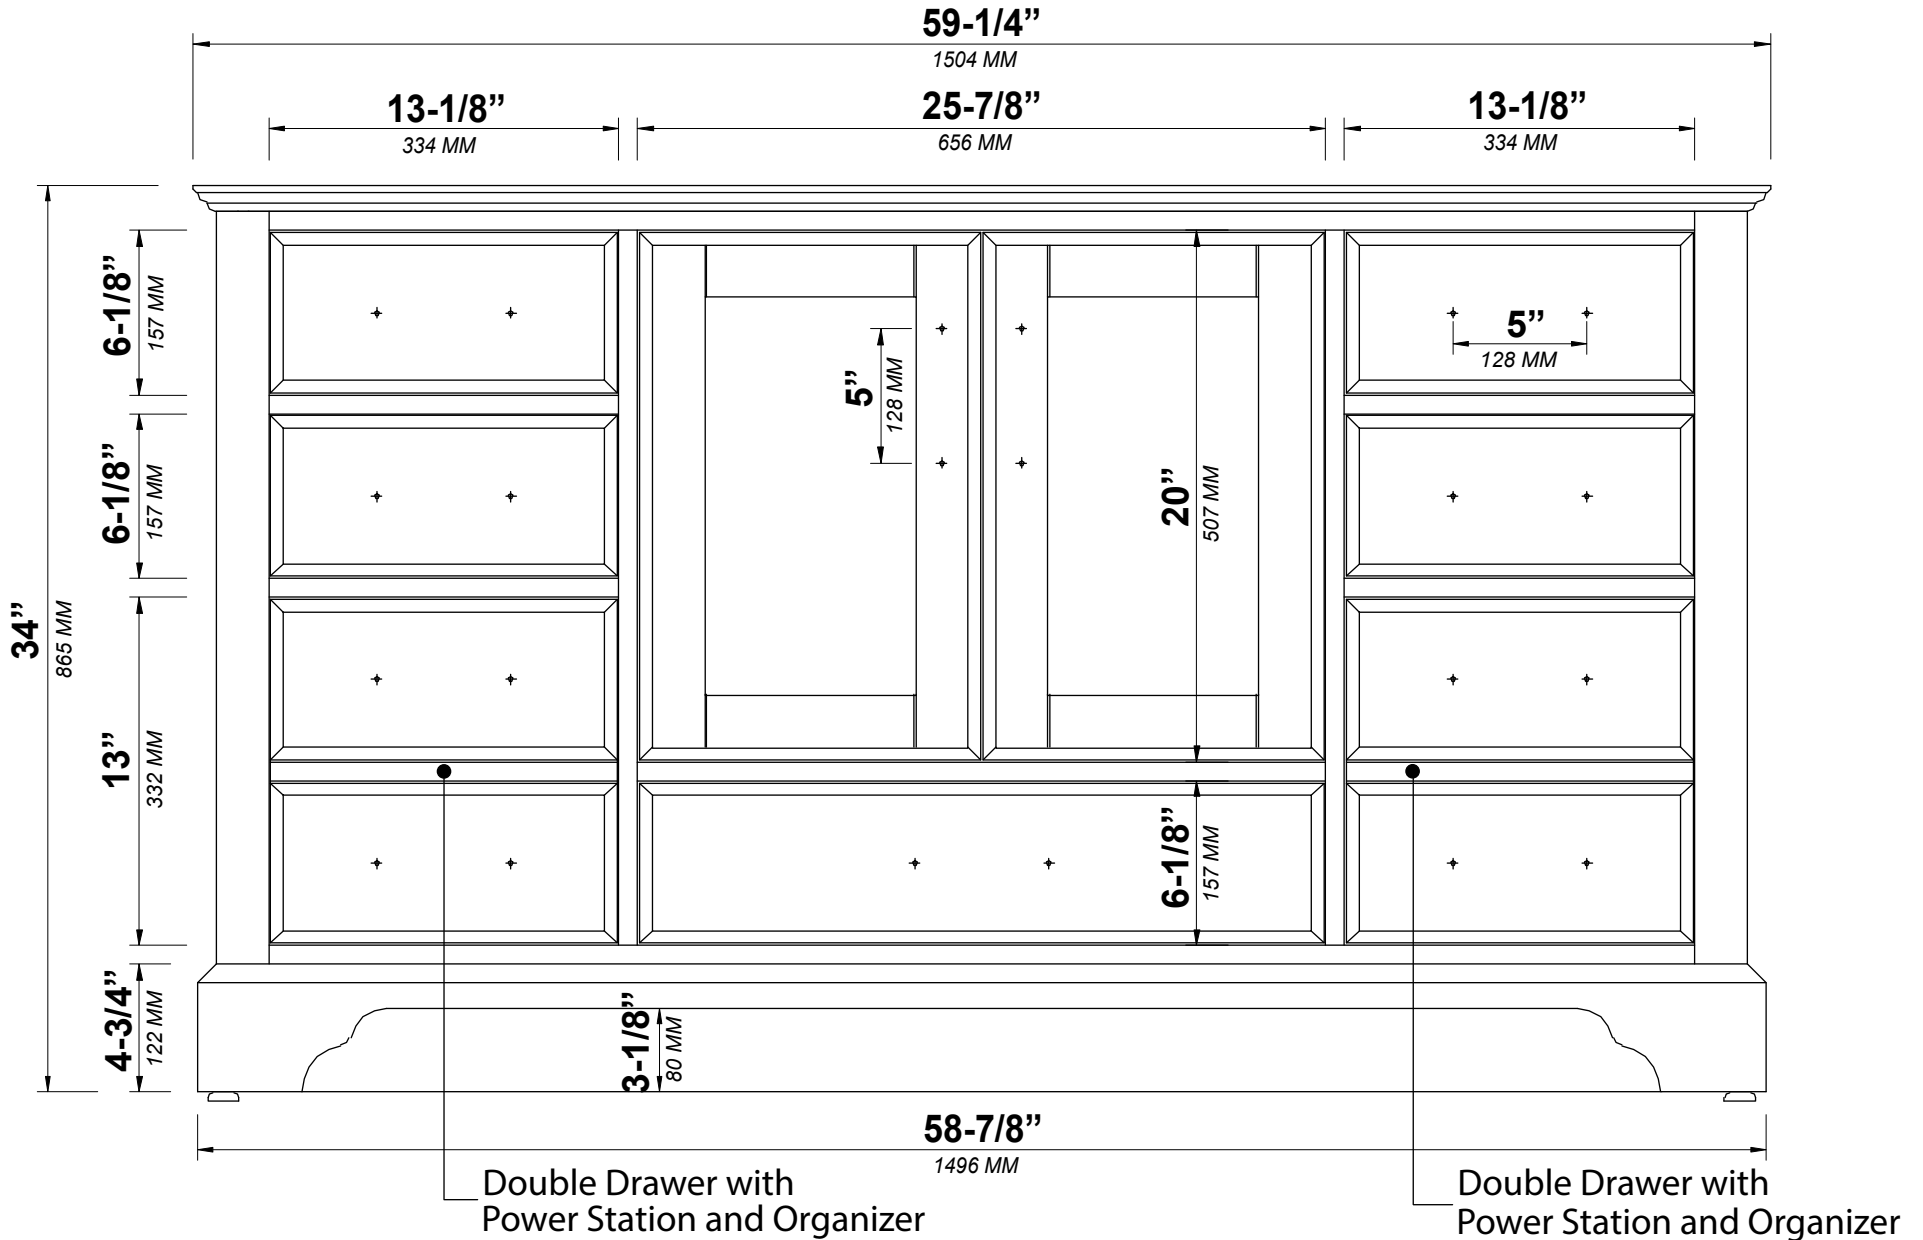

**CHARLOTTE 60 IN SINGLE SINK
BATHROOM VANITY**

CHARLOTTE 60 IN SINGLE SINK CABINET

FRONT VIEW

CHARLOTTE 60 IN SINGLE SINK CABINET

TOP VIEW

CHARLOTTE 60 IN SINGLE SINK CABINET

BACK VIEW

CHARLOTTE 60 IN SINGLE SINK CABINET

SIDE VIEW

60 IN SINGLE SINK 2 IN STRAIGHT MITERED EDGE COUNTERTOP

60 IN SINGLE SINK 2 IN STRAIGHT MITERED EDGE COUNTERTOP

NOTE: The dimensions specified below pertain exclusively to **Straight Mitered Edge** countertops. For information regarding **Double Cove Edge** dimensions, please refer to the Double Cove Edge dimensions section.

STANDARD RECTANGULAR UNDERMOUNT SINK

Note: All measurements are $\pm 1/4''$.

60 IN SINGLE SINK 1.5 IN DOUBLE COVE EDGE COUNTERTOP

60 IN SINGLE SINK 1.5 IN DOUBLE COVE EDGE COUNTERTOP

NOTE: The dimensions specified below pertain exclusively to **Double Cove Edge** countertops. For information regarding **Straight Mitered Edge** dimensions, please refer to the Straight Mitered Edge dimensions section.