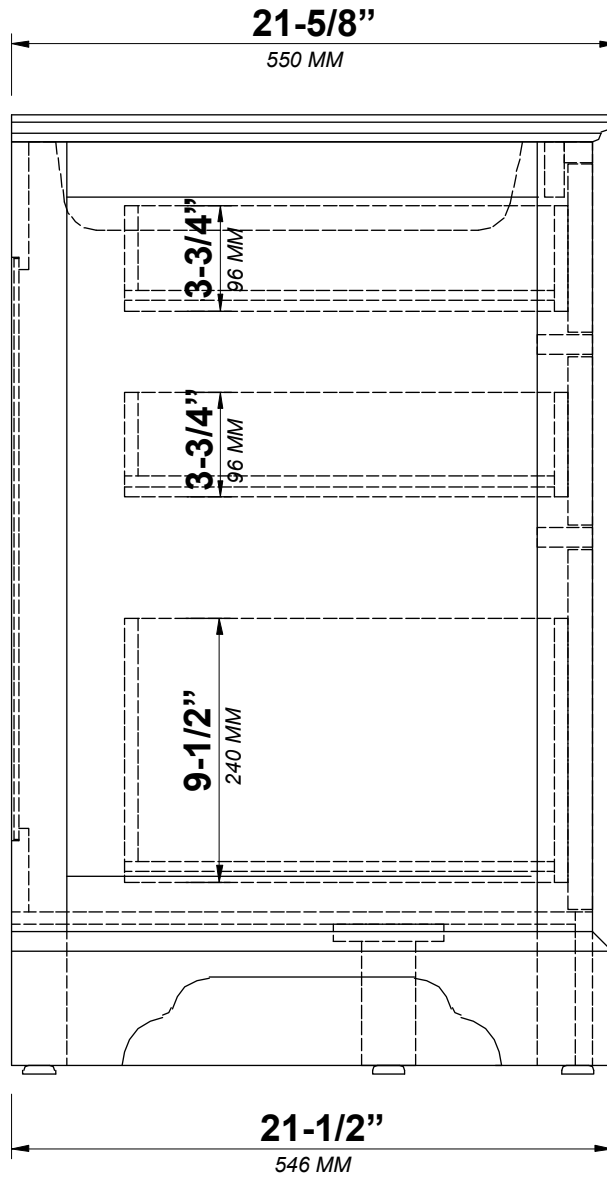

**CHARLOTTE 60 IN SINGLE SINK
BATHROOM VANITY**

CHARLOTTE 60 IN SINGLE SINK CABINET

FRONT VIEW

CHARLOTTE 60 IN SINGLE SINK CABINET

TOP VIEW

CHARLOTTE 60 IN SINGLE SINK CABINET

BACK VIEW

CHARLOTTE 60 IN SINGLE SINK CABINET

SIDE VIEW

60 IN SINGLE SINK 2 IN STRAIGHT MITERED EDGE COUNTERTOP

60 IN SINGLE SINK 2 IN STRAIGHT MITERED EDGE COUNTERTOP

NOTE: The dimensions specified below pertain exclusively to **Straight Mitered Edge** countertops. For information regarding **Double Cove Edge** dimensions, please refer to the Double Cove Edge dimensions section.

STANDARD RECTANGULAR UNDERMOUNT SINK

Note: All measurements are $\pm 1/4''$.

60 IN SINGLE SINK 1.5 IN DOUBLE COVE EDGE COUNTERTOP

60 IN SINGLE SINK 1.5 IN DOUBLE COVE EDGE COUNTERTOP

NOTE: The dimensions specified below pertain exclusively to **Double Cove Edge** countertops. For information regarding **Straight Mitered Edge** dimensions, please refer to the Straight Mitered Edge dimensions section.