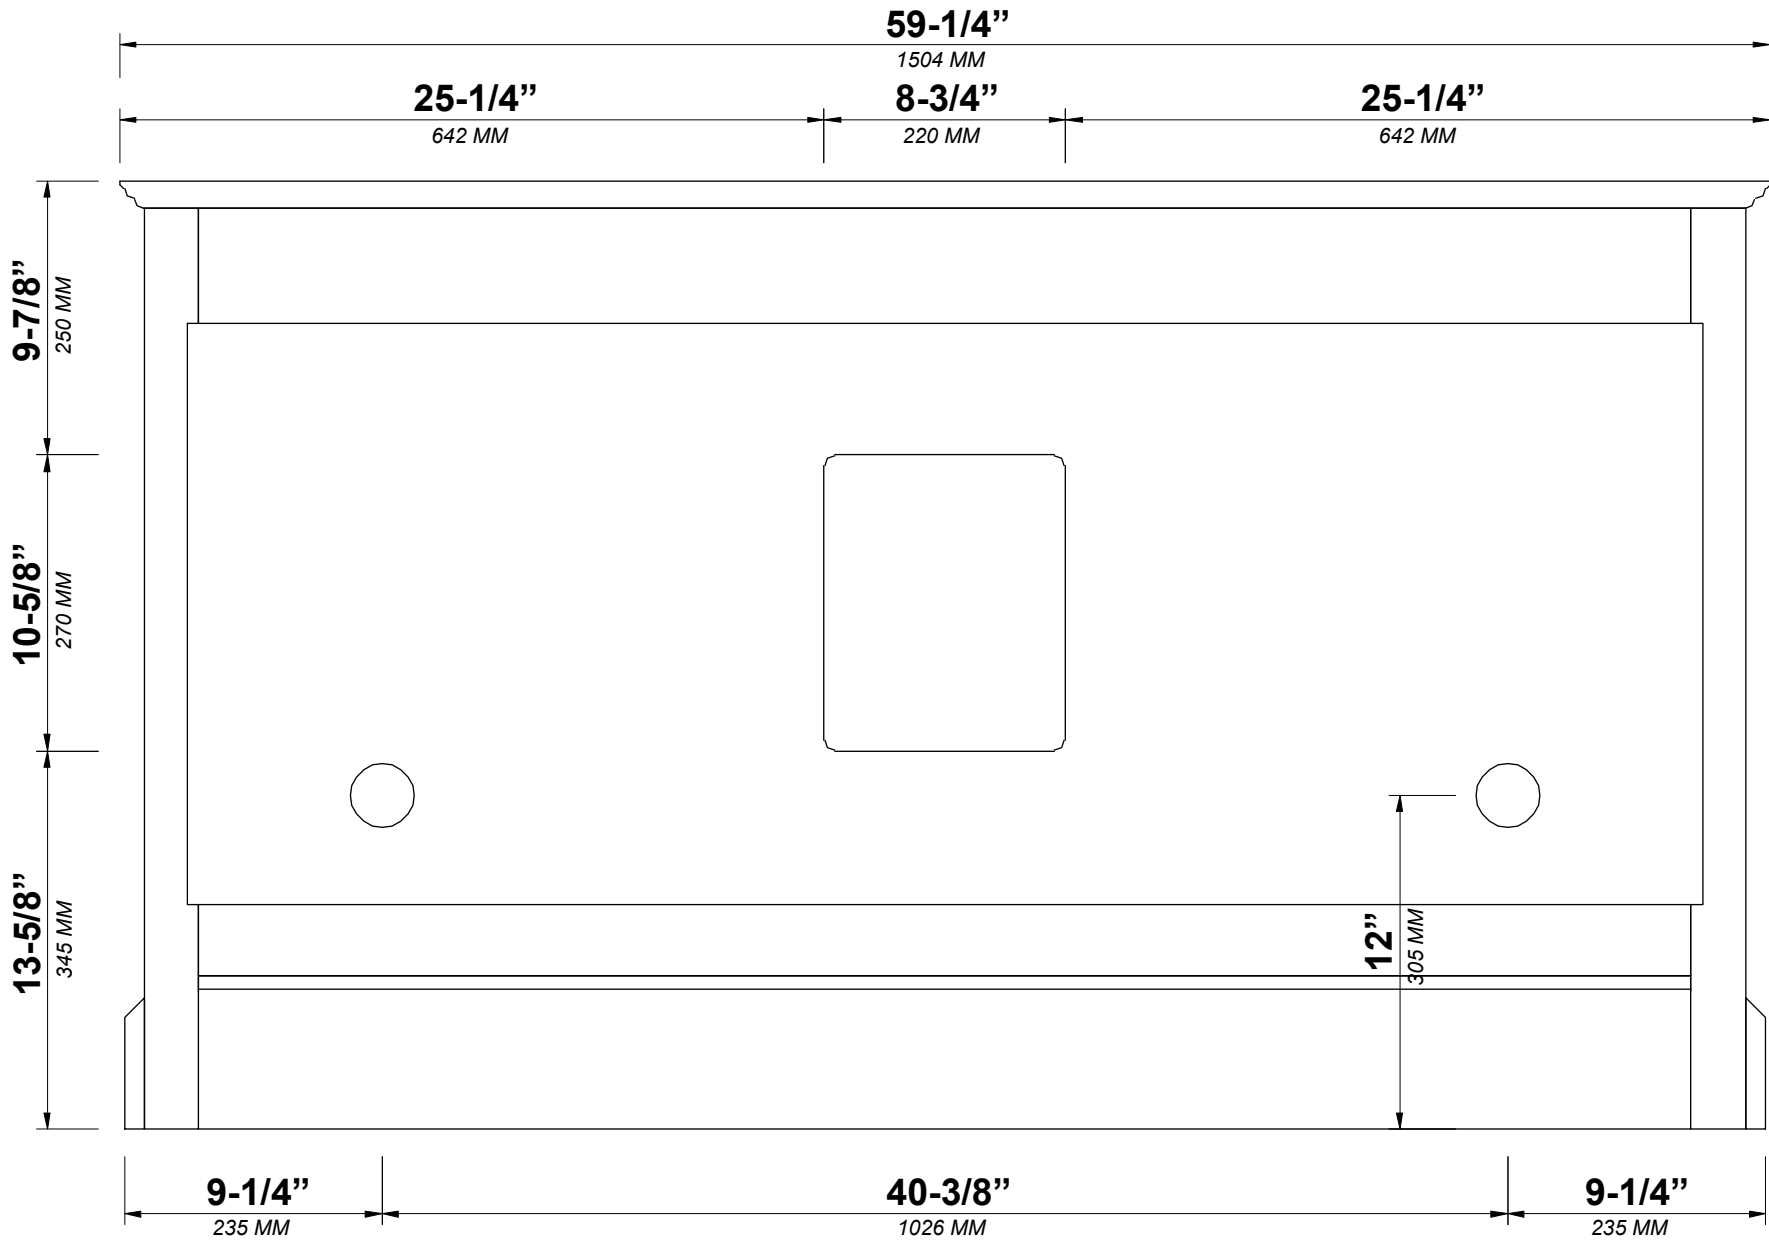

**CHARLOTTE 60 IN SINGLE SINK
BATHROOM VANITY**

CHARLOTTE 60 IN SINGLE SINK CABINET

FRONT VIEW

CHARLOTTE 60 IN SINGLE SINK CABINET

TOP VIEW

CHARLOTTE 60 IN SINGLE SINK CABINET

BACK VIEW

CHARLOTTE 60 IN SINGLE SINK CABINET

SIDE VIEW

60 IN SINGLE SINK 2 IN STRAIGHT MITERED EDGE COUNTERTOP

60 IN SINGLE SINK 2 IN STRAIGHT MITERED EDGE COUNTERTOP

NOTE: The dimensions specified below pertain exclusively to **Straight Mitered Edge** countertops. For information regarding **Double Cove Edge** dimensions, please refer to the Double Cove Edge dimensions section.

STANDARD RECTANGULAR UNDERMOUNT SINK

Note: All measurements are $\pm 1/4''$.

60 IN SINGLE SINK 1.5 IN DOUBLE COVE EDGE COUNTERTOP

60 IN SINGLE SINK 1.5 IN DOUBLE COVE EDGE COUNTERTOP

NOTE: The dimensions specified below pertain exclusively to **Double Cove Edge** countertops. For information regarding **Straight Mitered Edge** dimensions, please refer to the Straight Mitered Edge dimensions section.