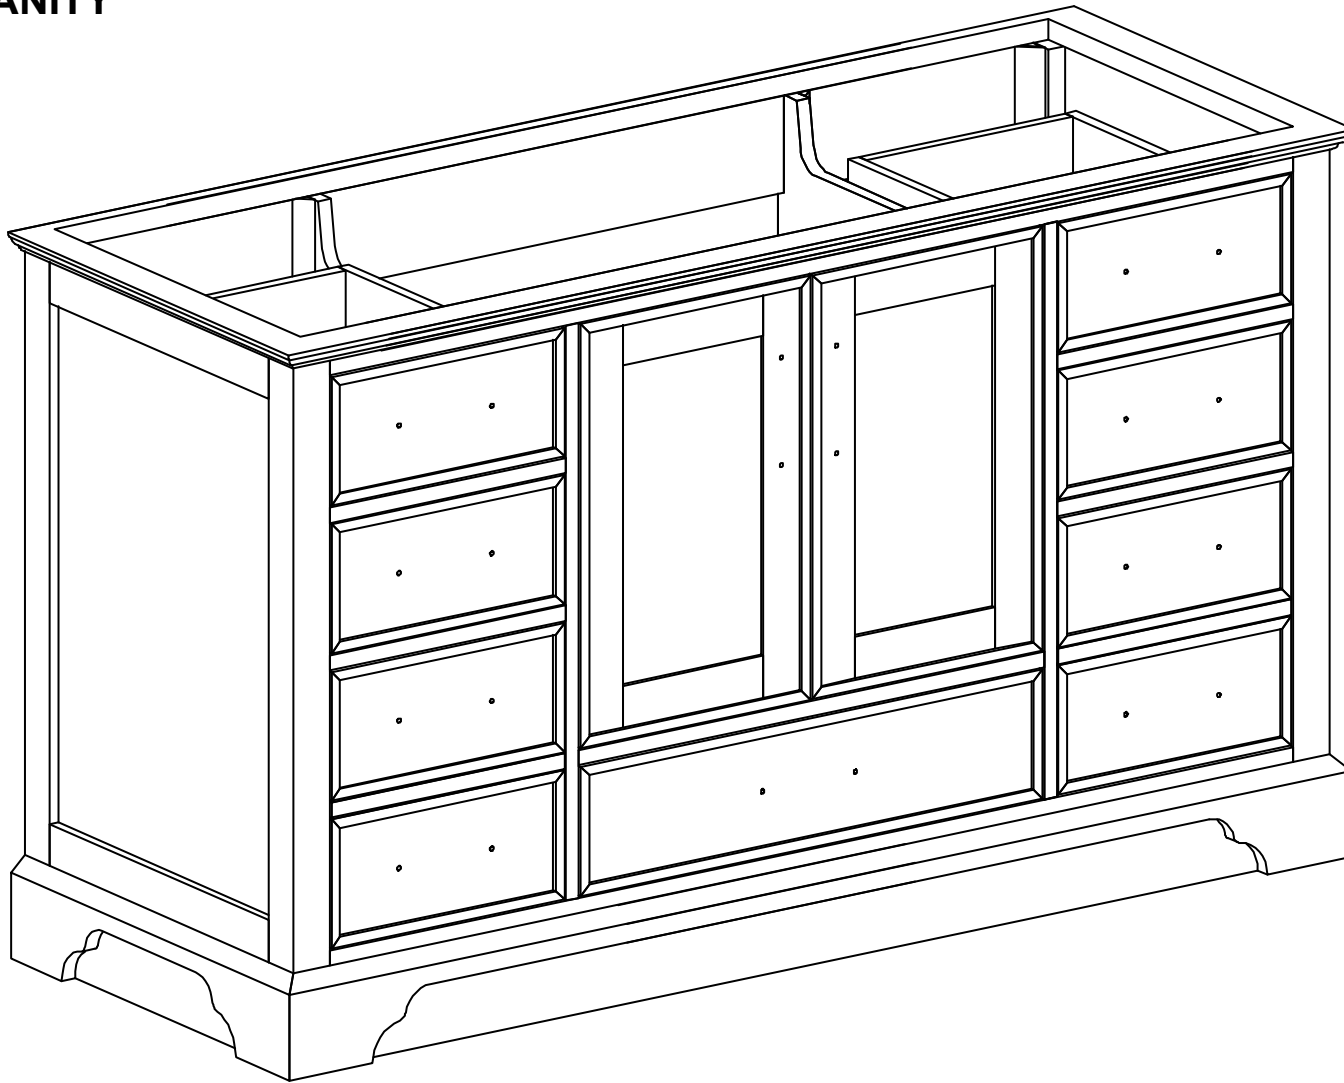

**CHARLOTTE 60 IN SINGLE SINK
BATHROOM VANITY**

CHARLOTTE 60 IN SINGLE SINK CABINET

FRONT VIEW

CHARLOTTE 60 IN SINGLE SINK CABINET

TOP VIEW

CHARLOTTE 60 IN SINGLE SINK CABINET

BACK VIEW

CHARLOTTE 60 IN SINGLE SINK CABINET

SIDE VIEW

60 IN SINGLE SINK 2 IN STRAIGHT MITERED EDGE COUNTERTOP

60 IN SINGLE SINK 2 IN STRAIGHT MITERED EDGE COUNTERTOP

NOTE: The dimensions specified below pertain exclusively to **Straight Mitered Edge** countertops. For information regarding **Double Cove Edge** dimensions, please refer to the Double Cove Edge dimensions section.

STANDARD RECTANGULAR UNDERMOUNT SINK

Note: All measurements are $\pm 1/4''$.

60 IN SINGLE SINK 1.5 IN DOUBLE COVE EDGE COUNTERTOP

60 IN SINGLE SINK 1.5 IN DOUBLE COVE EDGE COUNTERTOP

NOTE: The dimensions specified below pertain exclusively to **Double Cove Edge** countertops. For information regarding **Straight Mitered Edge** dimensions, please refer to the Straight Mitered Edge dimensions section.