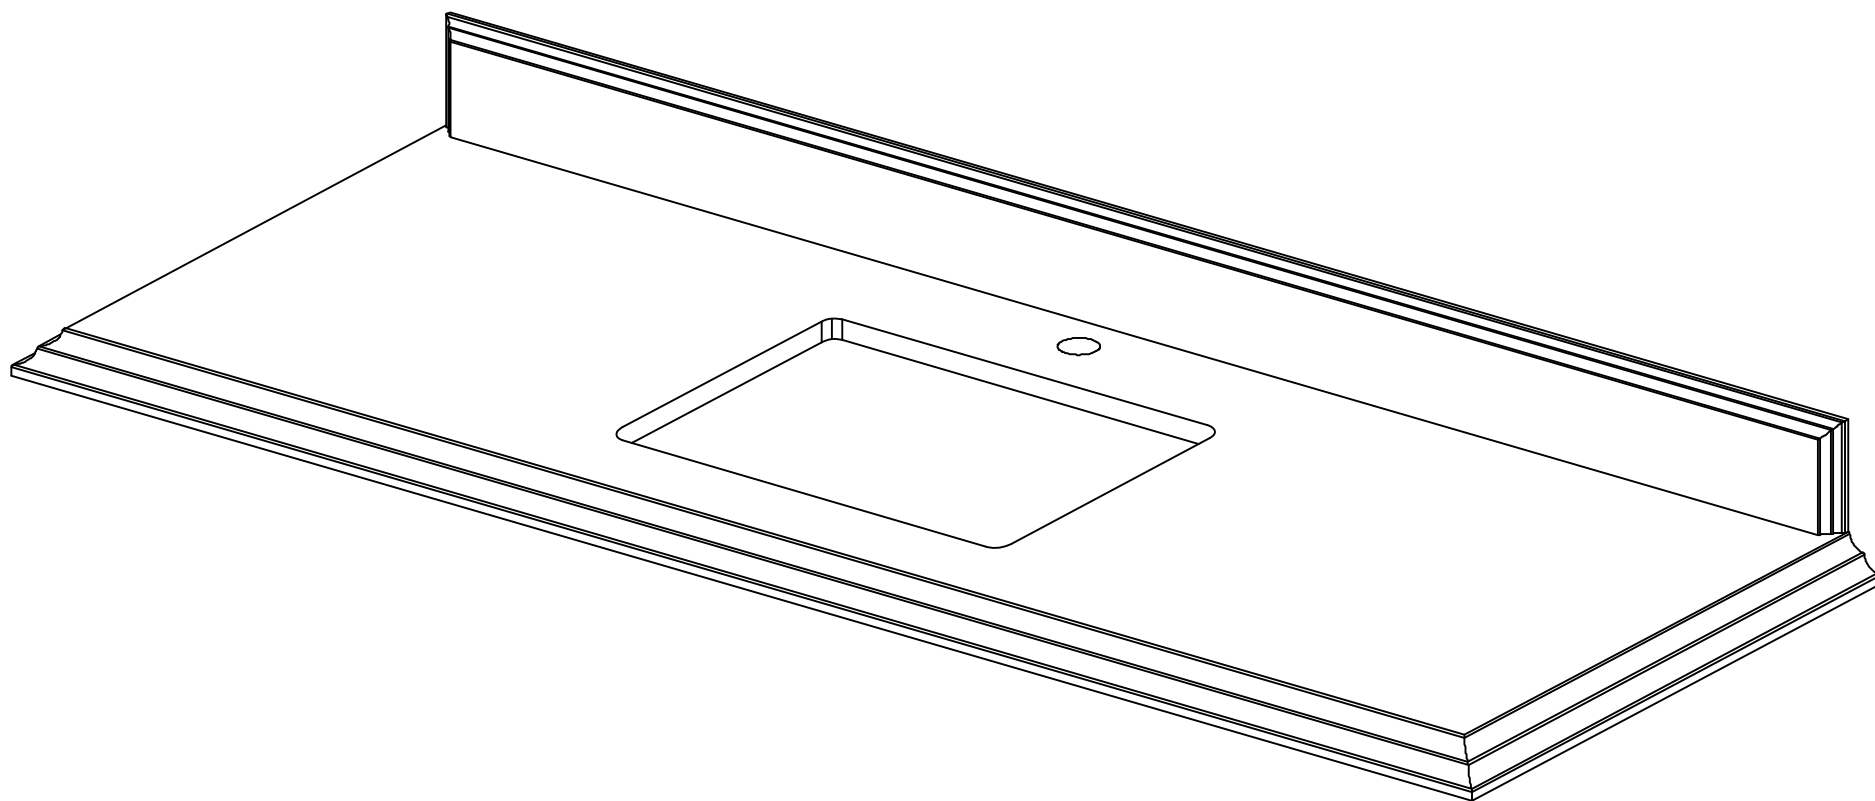

**CHARLOTTE 60 IN SINGLE SINK
BATHROOM VANITY**

CHARLOTTE 60 IN SINGLE SINK CABINET

FRONT VIEW

CHARLOTTE 60 IN SINGLE SINK CABINET

TOP VIEW

CHARLOTTE 60 IN SINGLE SINK CABINET

BACK VIEW

CHARLOTTE 60 IN SINGLE SINK CABINET

SIDE VIEW

60 IN SINGLE SINK 2 IN STRAIGHT MITERED EDGE COUNTERTOP

60 IN SINGLE SINK 2 IN STRAIGHT MITERED EDGE COUNTERTOP

NOTE: The dimensions specified below pertain exclusively to **Straight Mitered Edge** countertops. For information regarding **Double Cove Edge** dimensions, please refer to the Double Cove Edge dimensions section.

STANDARD RECTANGULAR UNDERMOUNT SINK

Note: All measurements are $\pm 1/4''$.

60 IN SINGLE SINK 1.5 IN DOUBLE COVE EDGE COUNTERTOP

60 IN SINGLE SINK 1.5 IN DOUBLE COVE EDGE COUNTERTOP

NOTE: The dimensions specified below pertain exclusively to **Double Cove Edge** countertops. For information regarding **Straight Mitered Edge** dimensions, please refer to the Straight Mitered Edge dimensions section.