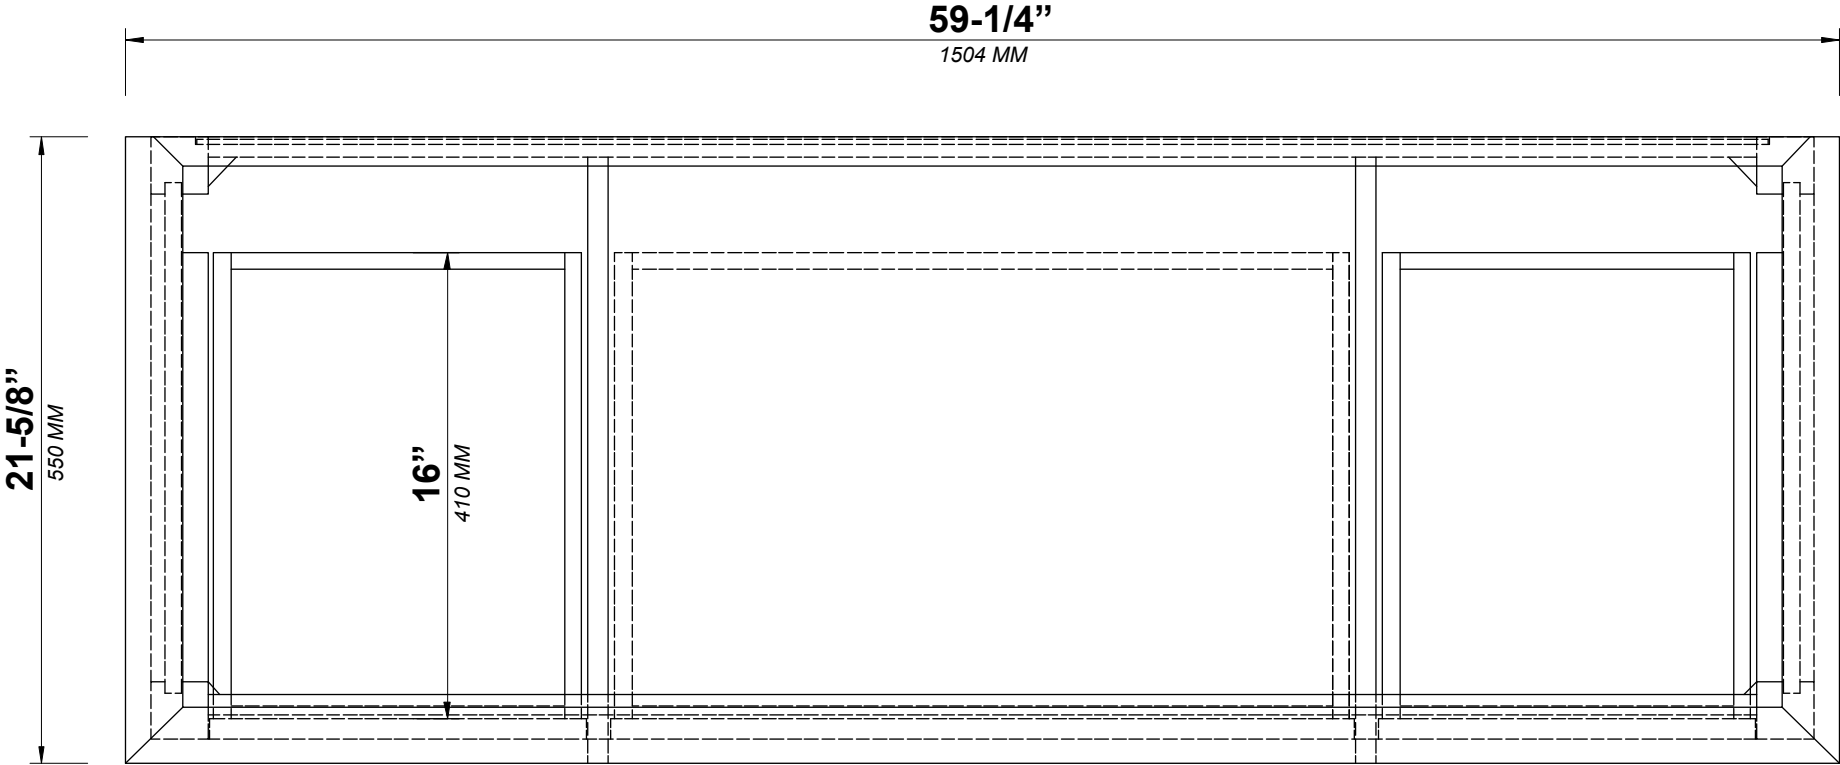

**CHARLOTTE 60 IN SINGLE SINK
BATHROOM VANITY**

CHARLOTTE 60 IN SINGLE SINK CABINET

FRONT VIEW

CHARLOTTE 60 IN SINGLE SINK CABINET

TOP VIEW

CHARLOTTE 60 IN SINGLE SINK CABINET

BACK VIEW

CHARLOTTE 60 IN SINGLE SINK CABINET

SIDE VIEW

60 IN SINGLE SINK 2 IN STRAIGHT MITERED EDGE COUNTERTOP

60 IN SINGLE SINK 2 IN STRAIGHT MITERED EDGE COUNTERTOP

NOTE: The dimensions specified below pertain exclusively to **Straight Mitered Edge** countertops. For information regarding **Double Cove Edge** dimensions, please refer to the Double Cove Edge dimensions section.

STANDARD RECTANGULAR UNDERMOUNT SINK

Note: All measurements are $\pm 1/4''$.

60 IN SINGLE SINK 1.5 IN DOUBLE COVE EDGE COUNTERTOP

60 IN SINGLE SINK 1.5 IN DOUBLE COVE EDGE COUNTERTOP

NOTE: The dimensions specified below pertain exclusively to **Double Cove Edge** countertops. For information regarding **Straight Mitered Edge** dimensions, please refer to the Straight Mitered Edge dimensions section.