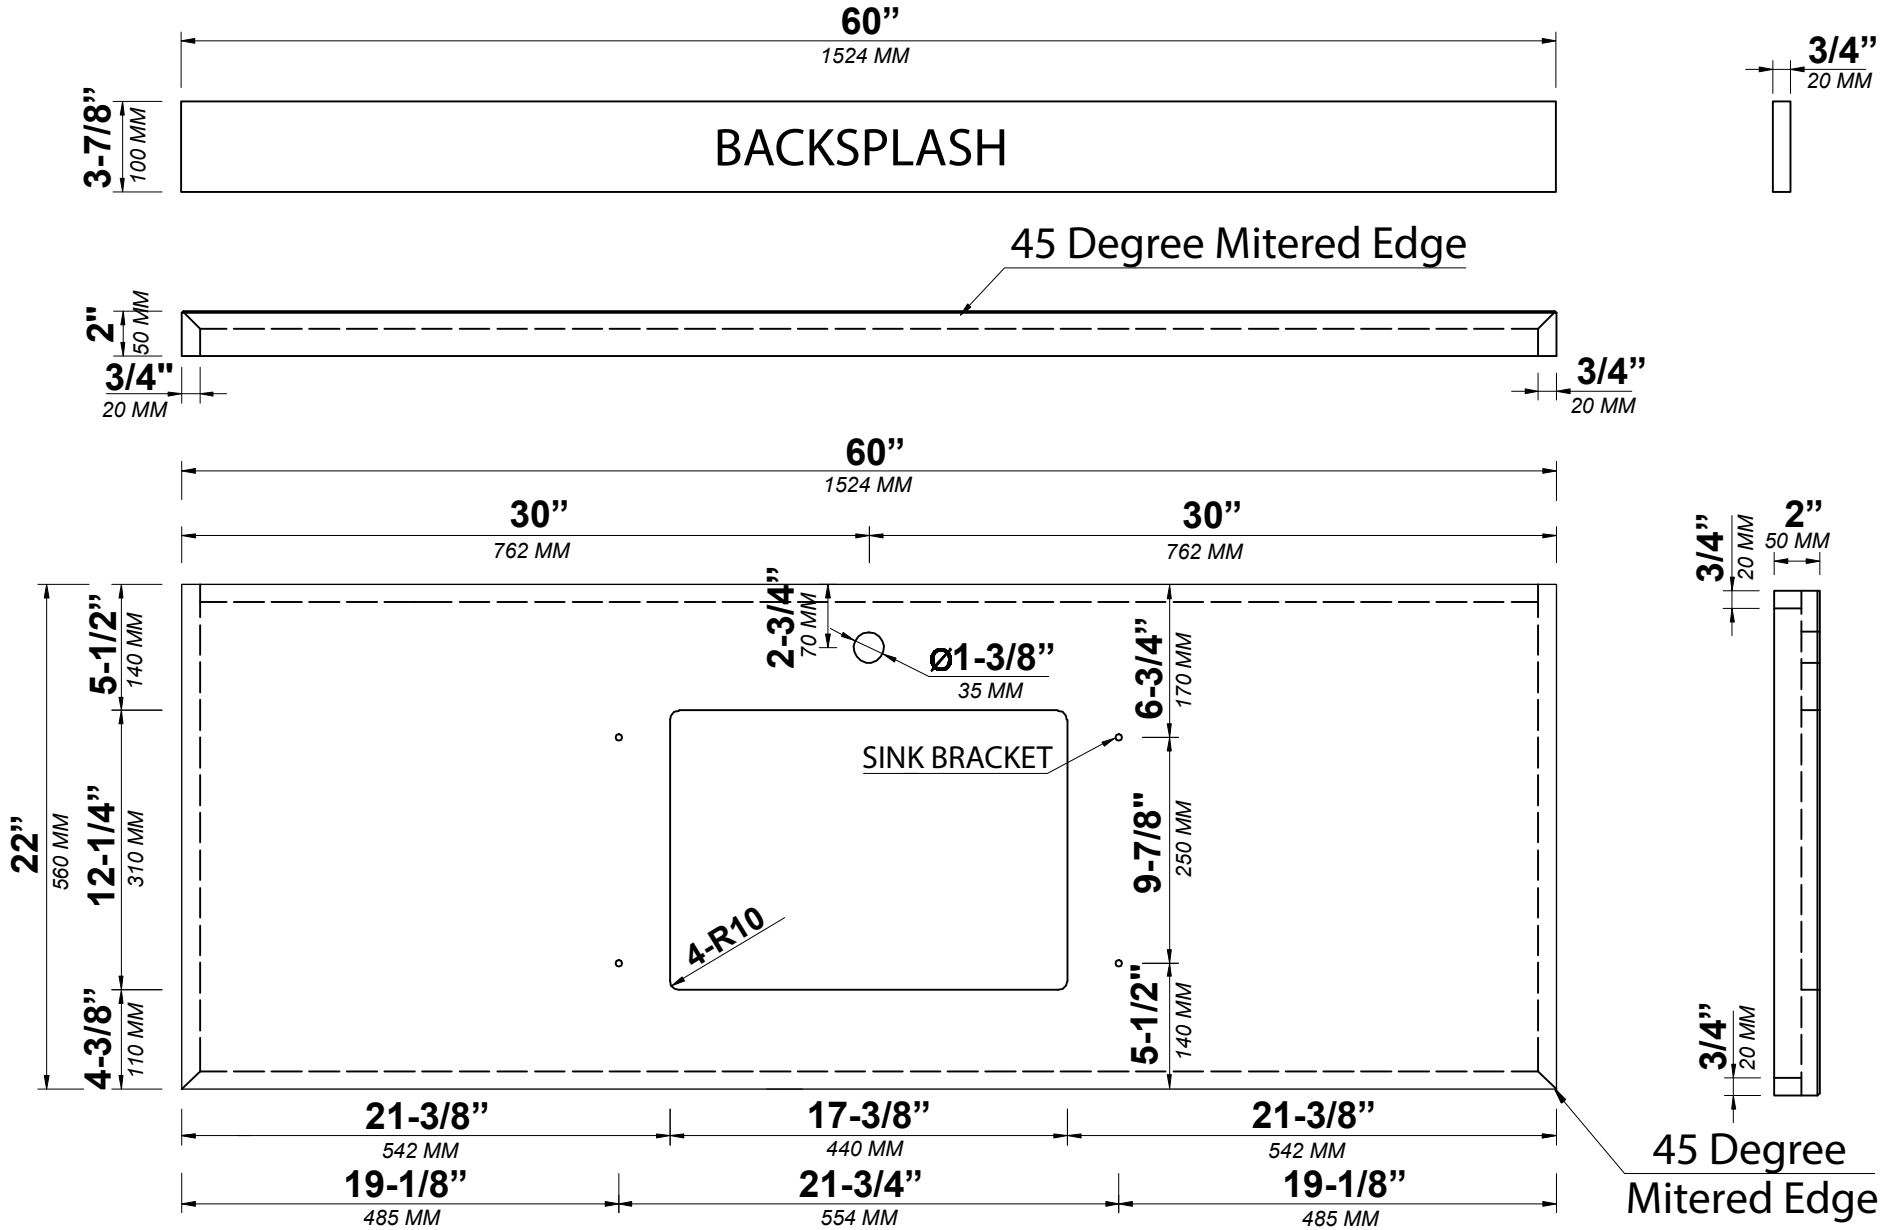

SIDE VIEW

60 IN SINGLE SINK 2 IN STRAIGHT MITERED EDGE COUNTERTOP

60 IN SINGLE SINK 2 IN STRAIGHT MITERED EDGE COUNTERTOP

NOTE: The dimensions specified below pertain exclusively to **Straight Mitered Edge** countertops. For information regarding **Double Cove Edge** dimensions, please refer to the Double Cove Edge dimensions section.

STANDARD RECTANGULAR UNDERMOUNT SINK

Note: All measurements are $\pm 1/4''$.

60 IN SINGLE SINK 1.5 IN DOUBLE COVE EDGE COUNTERTOP

60 IN SINGLE SINK 1.5 IN DOUBLE COVE EDGE COUNTERTOP

NOTE: The dimensions specified below pertain exclusively to **Double Cove Edge** countertops. For information regarding **Straight Mitered Edge** dimensions, please refer to the Straight Mitered Edge dimensions section.