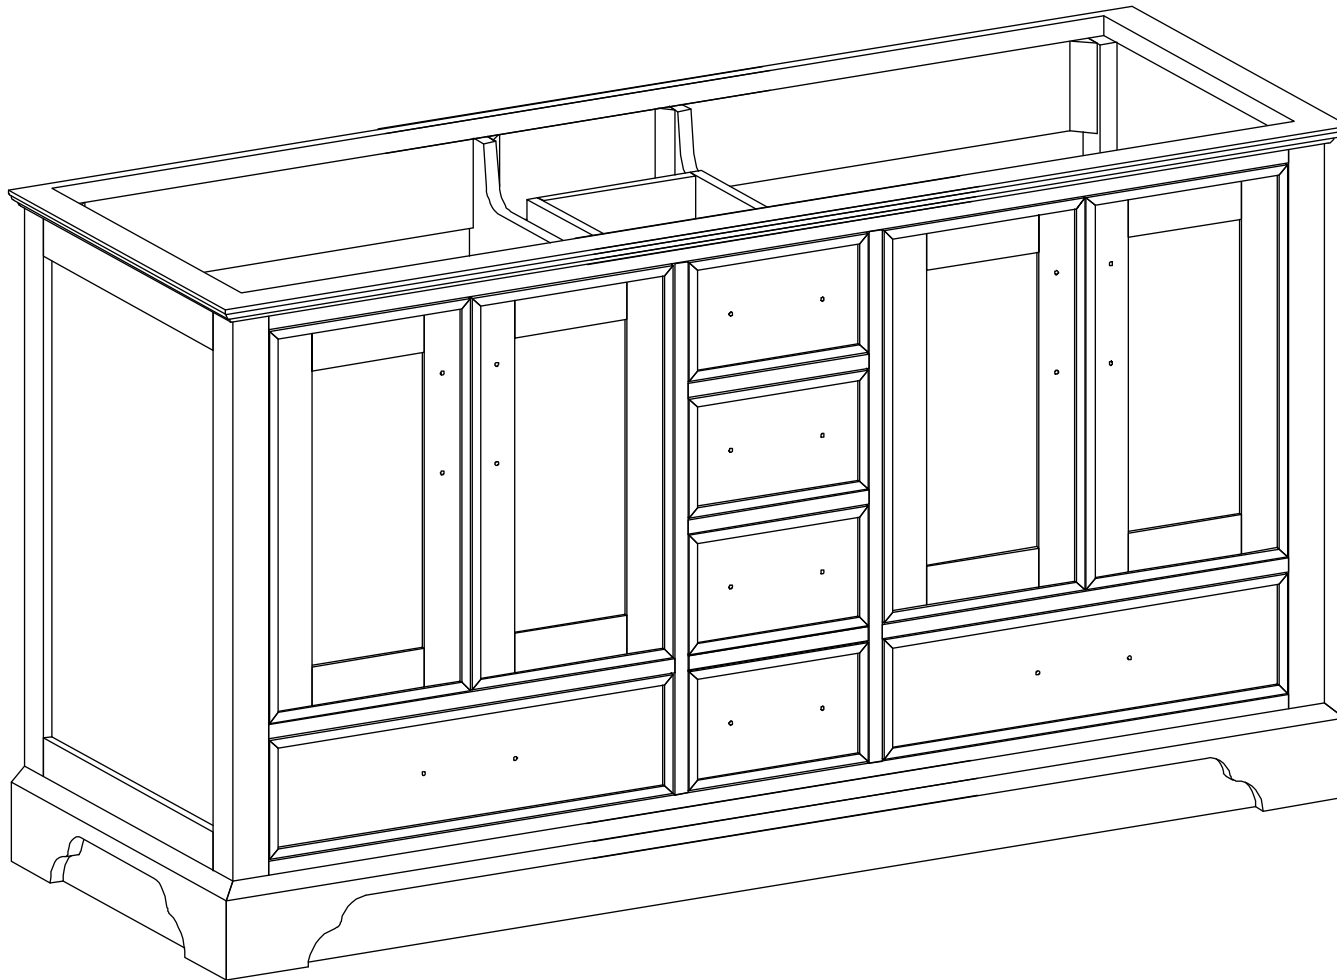

CHARLOTTE 72 IN DOUBLE SINK BATHROOM VANITY

CHARLOTTE 72 IN DOUBLE SINK CABINET

FRONT VIEW

CHARLOTTE 72 IN DOUBLE SINK CABINET

TOP VIEW

CHARLOTTE 72 IN DOUBLE SINK CABINET

BACK VIEW

Note: All measurements are ± 1/4".

CHARLOTTE 72 IN DOUBLE SINK CABINET

SIDE VIEW

72 IN DOUBLE SINK 2 IN STRAIGHT MITERED EDGE COUNTERTOP

72 IN DOUBLE SINK 2 IN STRAIGHT MITERED EDGE COUNTERTOP

NOTE: The dimensions specified below pertain exclusively to **Straight Mitered Edge** countertops. For information regarding **Double Cove Edge** dimensions, please refer to the Double Cove Edge dimensions section.

STANDARD RECTANGULAR UNDERMOUNT SINK

72 IN DOUBLE SINK 1.5 IN DOUBLE COVE EDGE COUNTERTOP

72 IN DOUBLE SINK 1.5 IN DOUBLE COVE EDGE COUNTERTOP

NOTE: The dimensions specified below pertain exclusively to **Double Cove Edge** countertops. For information regarding **Straight Mitered Edge** dimensions, please refer to the **Straight Mitered Edge** dimensions section.