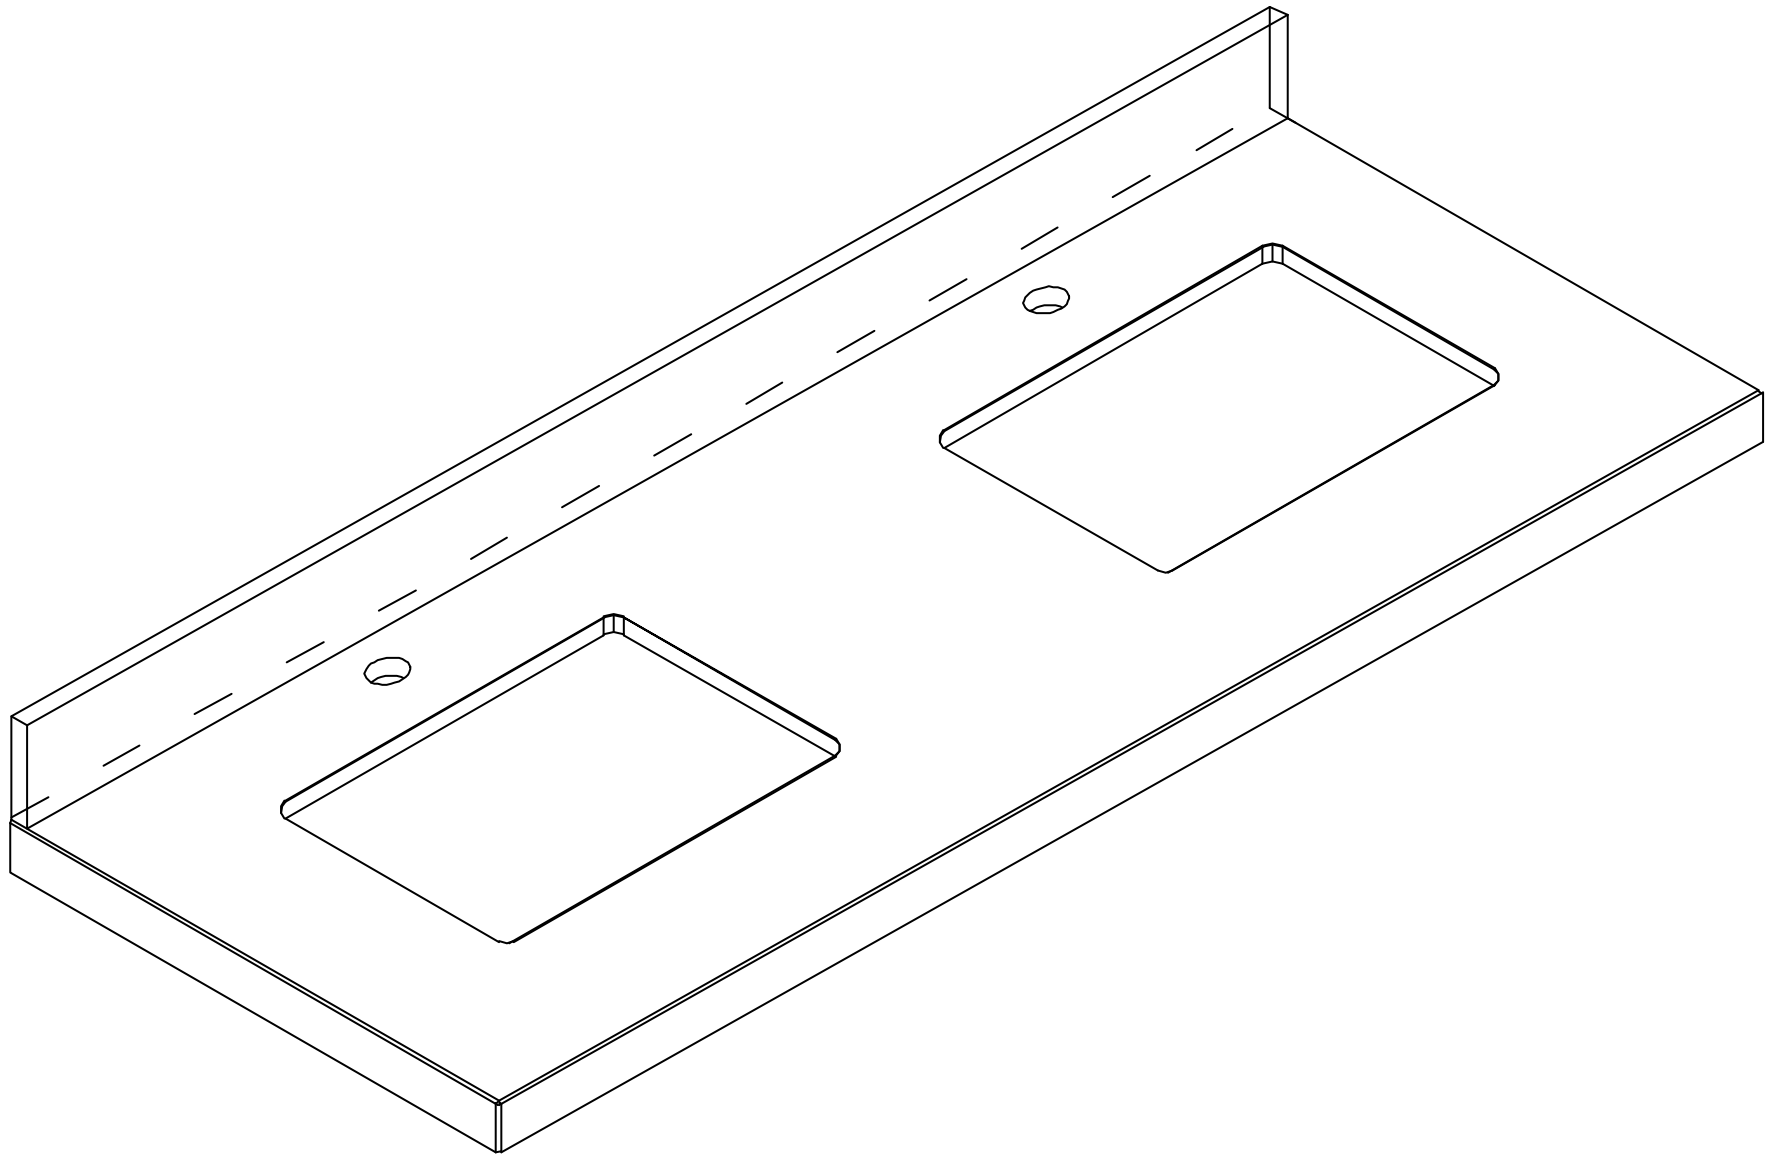

CHARLOTTE 72 IN DOUBLE SINK BATHROOM VANITY

CHARLOTTE 72 IN DOUBLE SINK CABINET

FRONT VIEW

CHARLOTTE 72 IN DOUBLE SINK CABINET

TOP VIEW

CHARLOTTE 72 IN DOUBLE SINK CABINET

BACK VIEW

Note: All measurements are ± 1/4".

CHARLOTTE 72 IN DOUBLE SINK CABINET

SIDE VIEW

72 IN DOUBLE SINK 2 IN STRAIGHT MITERED EDGE COUNTERTOP

72 IN DOUBLE SINK 2 IN STRAIGHT MITERED EDGE COUNTERTOP

NOTE: The dimensions specified below pertain exclusively to **Straight Mitered Edge** countertops. For information regarding **Double Cove Edge** dimensions, please refer to the Double Cove Edge dimensions section.

STANDARD RECTANGULAR UNDERMOUNT SINK

72 IN DOUBLE SINK 1.5 IN DOUBLE COVE EDGE COUNTERTOP

72 IN DOUBLE SINK 1.5 IN DOUBLE COVE EDGE COUNTERTOP

NOTE: The dimensions specified below pertain exclusively to **Double Cove Edge** countertops. For information regarding **Straight Mitered Edge** dimensions, please refer to the **Straight Mitered Edge** dimensions section.