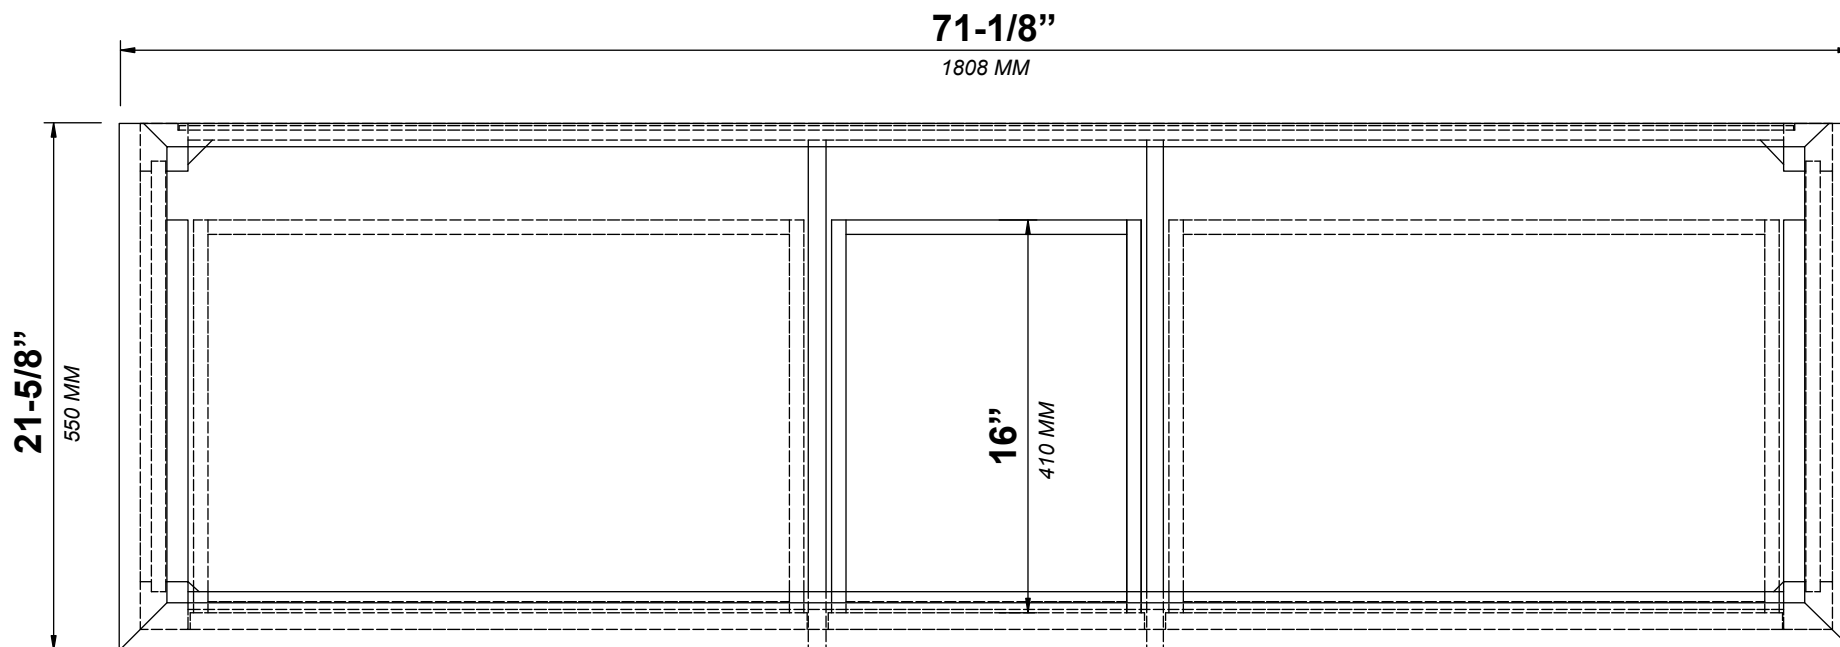

CHARLOTTE 72 IN DOUBLE SINK BATHROOM VANITY

CHARLOTTE 72 IN DOUBLE SINK CABINET

FRONT VIEW

CHARLOTTE 72 IN DOUBLE SINK CABINET

TOP VIEW

CHARLOTTE 72 IN DOUBLE SINK CABINET

BACK VIEW

Note: All measurements are ± 1/4".

CHARLOTTE 72 IN DOUBLE SINK CABINET

SIDE VIEW

72 IN DOUBLE SINK 2 IN STRAIGHT MITERED EDGE COUNTERTOP

72 IN DOUBLE SINK 2 IN STRAIGHT MITERED EDGE COUNTERTOP

NOTE: The dimensions specified below pertain exclusively to **Straight Mitered Edge** countertops. For information regarding **Double Cove Edge** dimensions, please refer to the Double Cove Edge dimensions section.

STANDARD RECTANGULAR UNDERMOUNT SINK

72 IN DOUBLE SINK 1.5 IN DOUBLE COVE EDGE COUNTERTOP

72 IN DOUBLE SINK 1.5 IN DOUBLE COVE EDGE COUNTERTOP

NOTE: The dimensions specified below pertain exclusively to **Double Cove Edge** countertops. For information regarding **Straight Mitered Edge** dimensions, please refer to the **Straight Mitered Edge** dimensions section.