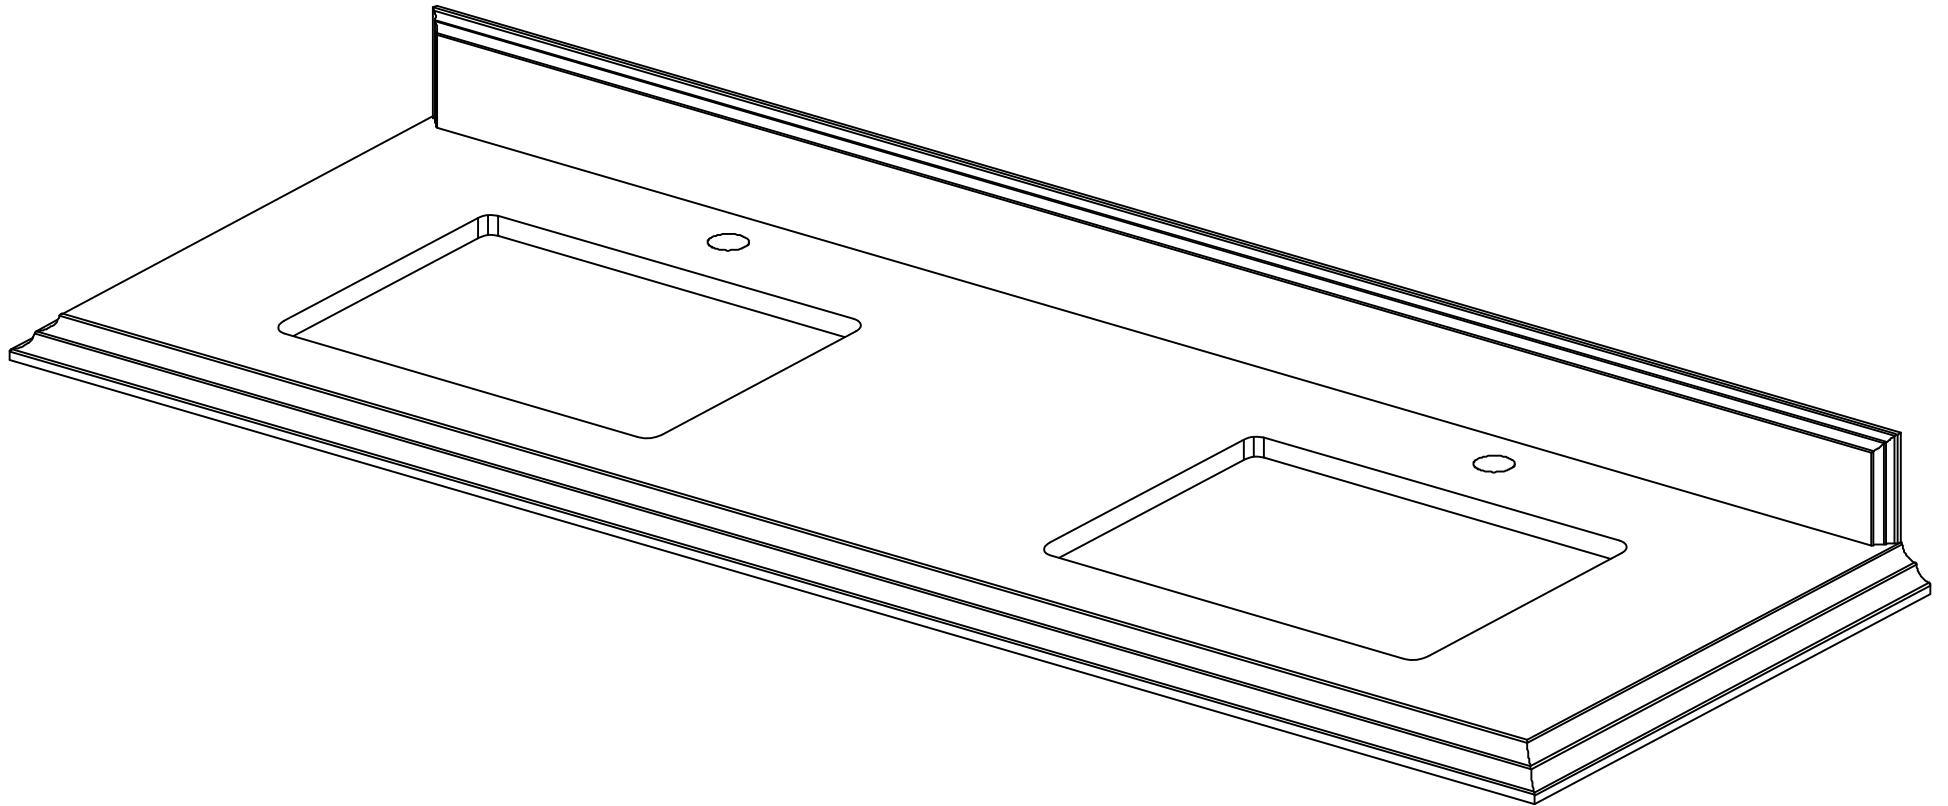

CHARLOTTE 72 IN DOUBLE SINK BATHROOM VANITY

CHARLOTTE 72 IN DOUBLE SINK CABINET

FRONT VIEW

CHARLOTTE 72 IN DOUBLE SINK CABINET

TOP VIEW

CHARLOTTE 72 IN DOUBLE SINK CABINET

BACK VIEW

Note: All measurements are ± 1/4".

CHARLOTTE 72 IN DOUBLE SINK CABINET

SIDE VIEW

72 IN DOUBLE SINK 2 IN STRAIGHT MITERED EDGE COUNTERTOP

72 IN DOUBLE SINK 2 IN STRAIGHT MITERED EDGE COUNTERTOP

NOTE: The dimensions specified below pertain exclusively to **Straight Mitered Edge** countertops. For information regarding **Double Cove Edge** dimensions, please refer to the Double Cove Edge dimensions section.

STANDARD RECTANGULAR UNDERMOUNT SINK

72 IN DOUBLE SINK 1.5 IN DOUBLE COVE EDGE COUNTERTOP

72 IN DOUBLE SINK 1.5 IN DOUBLE COVE EDGE COUNTERTOP

NOTE: The dimensions specified below pertain exclusively to **Double Cove Edge** countertops. For information regarding **Straight Mitered Edge** dimensions, please refer to the **Straight Mitered Edge** dimensions section.