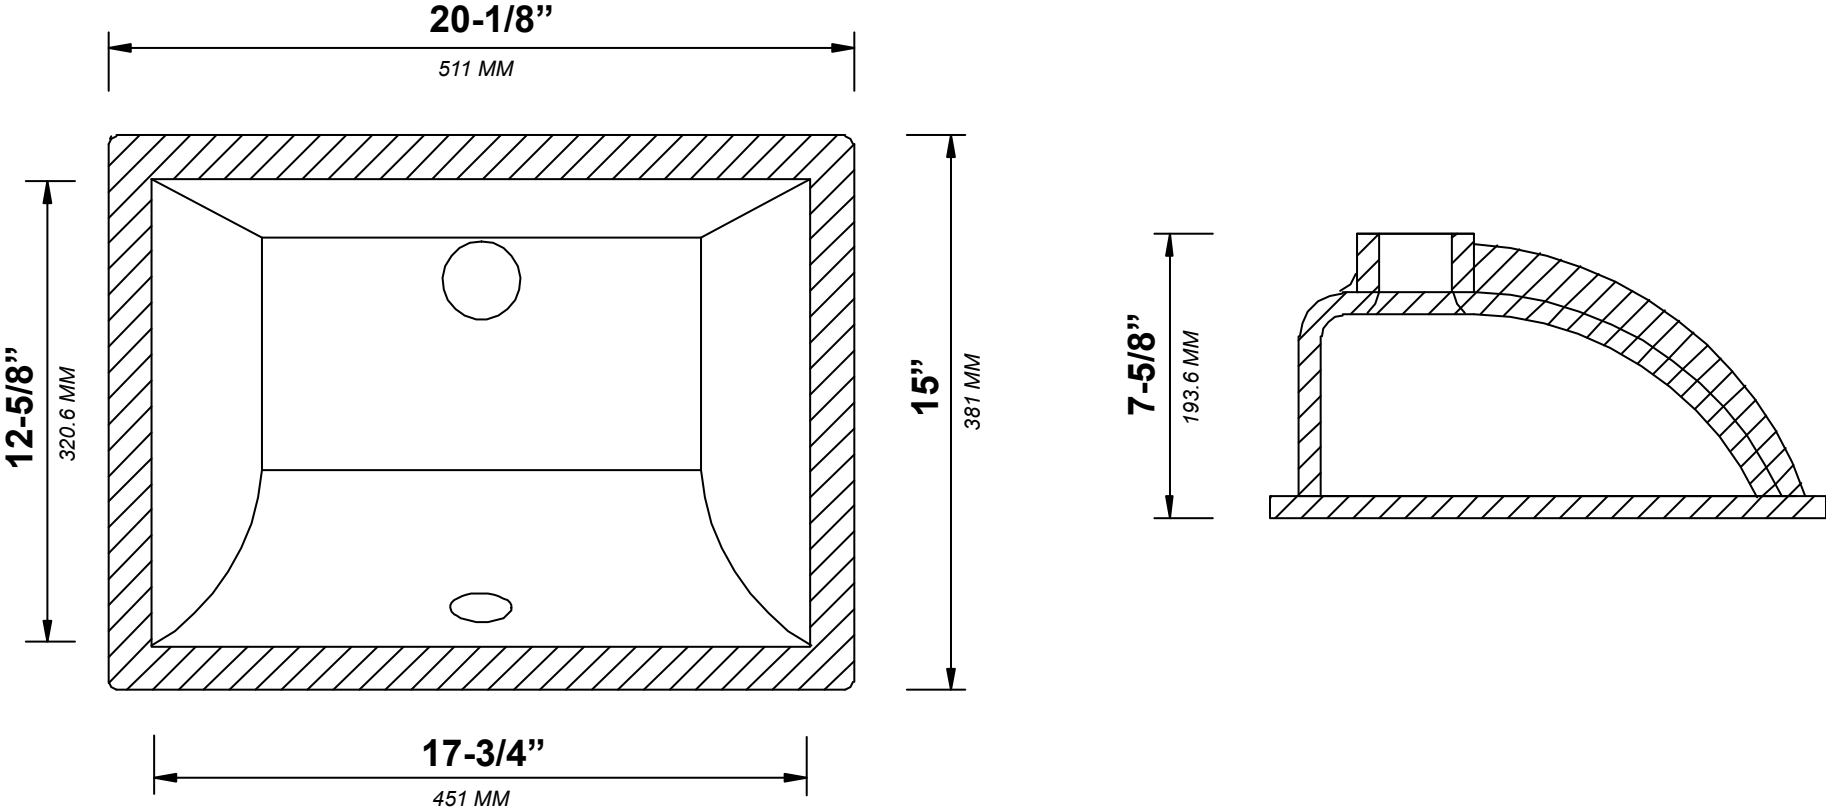

CHARLOTTE 72 IN DOUBLE SINK BATHROOM VANITY

CHARLOTTE 72 IN DOUBLE SINK CABINET

FRONT VIEW

CHARLOTTE 72 IN DOUBLE SINK CABINET

TOP VIEW

CHARLOTTE 72 IN DOUBLE SINK CABINET

BACK VIEW

Note: All measurements are ± 1/4".

CHARLOTTE 72 IN DOUBLE SINK CABINET

SIDE VIEW

72 IN DOUBLE SINK 2 IN STRAIGHT MITERED EDGE COUNTERTOP

72 IN DOUBLE SINK 2 IN STRAIGHT MITERED EDGE COUNTERTOP

NOTE: The dimensions specified below pertain exclusively to **Straight Mitered Edge** countertops. For information regarding **Double Cove Edge** dimensions, please refer to the Double Cove Edge dimensions section.

STANDARD RECTANGULAR UNDERMOUNT SINK

72 IN DOUBLE SINK 1.5 IN DOUBLE COVE EDGE COUNTERTOP

72 IN DOUBLE SINK 1.5 IN DOUBLE COVE EDGE COUNTERTOP

NOTE: The dimensions specified below pertain exclusively to **Double Cove Edge** countertops. For information regarding **Straight Mitered Edge** dimensions, please refer to the **Straight Mitered Edge** dimensions section.