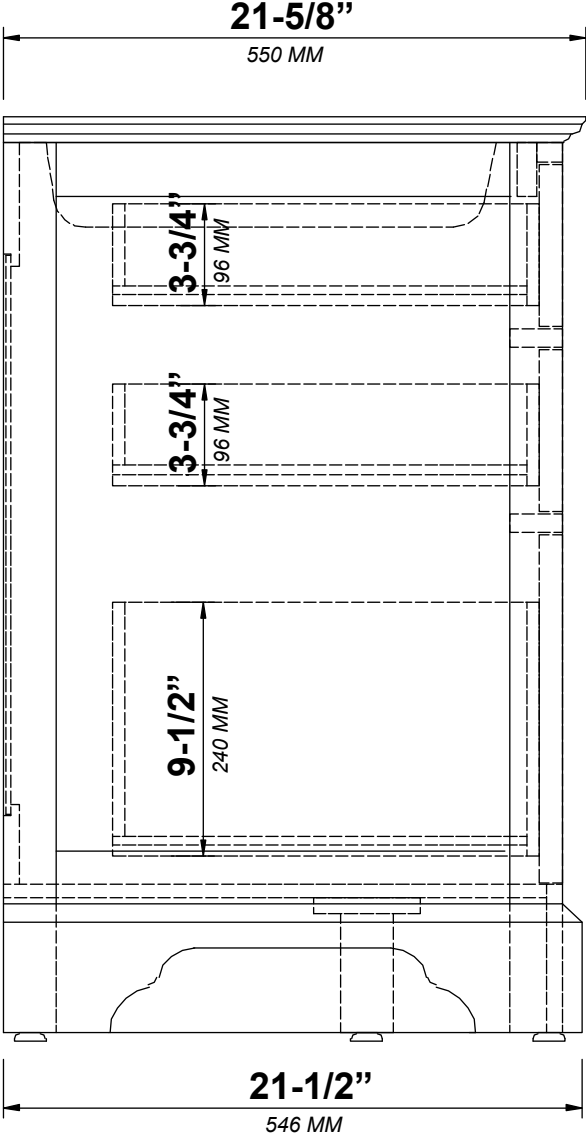

CHARLOTTE 72 IN DOUBLE SINK BATHROOM VANITY

CHARLOTTE 72 IN DOUBLE SINK CABINET

FRONT VIEW

CHARLOTTE 72 IN DOUBLE SINK CABINET

TOP VIEW

CHARLOTTE 72 IN DOUBLE SINK CABINET

BACK VIEW

Note: All measurements are ± 1/4".

CHARLOTTE 72 IN DOUBLE SINK CABINET

SIDE VIEW

72 IN DOUBLE SINK 2 IN STRAIGHT MITERED EDGE COUNTERTOP

72 IN DOUBLE SINK 2 IN STRAIGHT MITERED EDGE COUNTERTOP

NOTE: The dimensions specified below pertain exclusively to **Straight Mitered Edge** countertops. For information regarding **Double Cove Edge** dimensions, please refer to the Double Cove Edge dimensions section.

STANDARD RECTANGULAR UNDERMOUNT SINK

72 IN DOUBLE SINK 1.5 IN DOUBLE COVE EDGE COUNTERTOP

72 IN DOUBLE SINK 1.5 IN DOUBLE COVE EDGE COUNTERTOP

NOTE: The dimensions specified below pertain exclusively to **Double Cove Edge** countertops. For information regarding **Straight Mitered Edge** dimensions, please refer to the **Straight Mitered Edge** dimensions section.