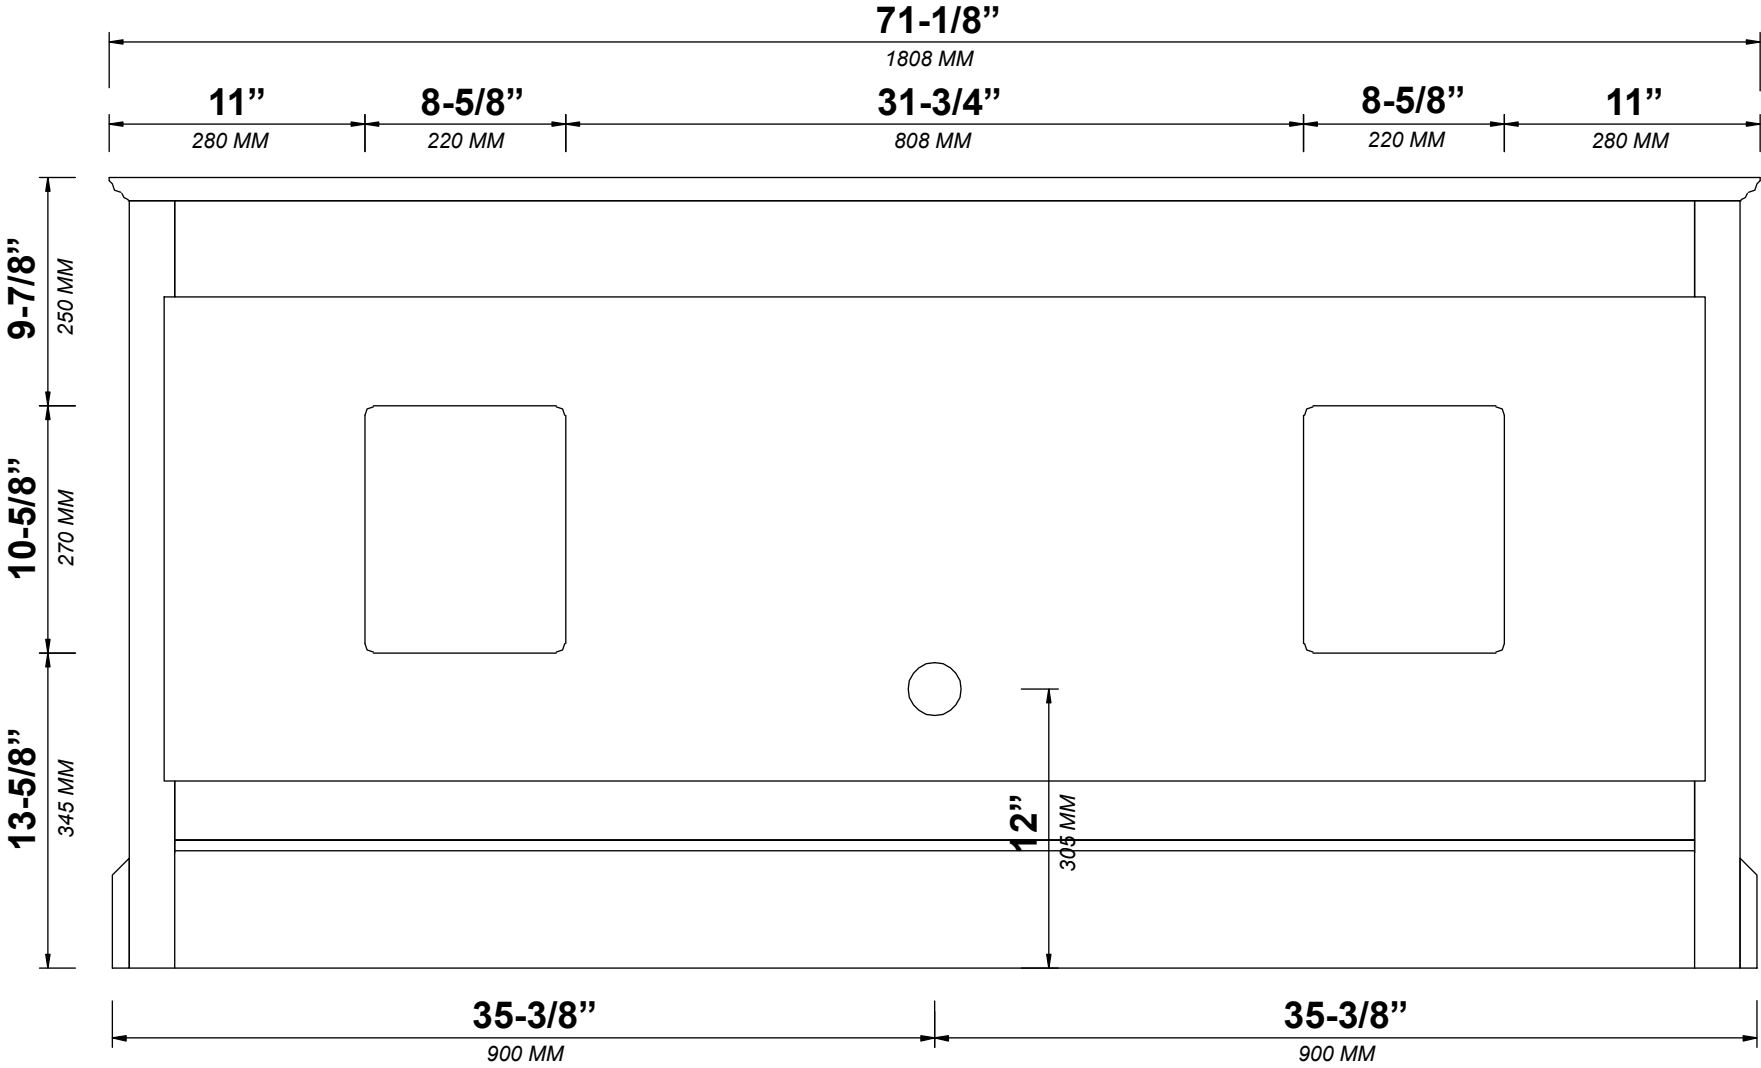

CHARLOTTE 72 IN DOUBLE SINK BATHROOM VANITY

CHARLOTTE 72 IN DOUBLE SINK CABINET

FRONT VIEW

CHARLOTTE 72 IN DOUBLE SINK CABINET

TOP VIEW

CHARLOTTE 72 IN DOUBLE SINK CABINET

BACK VIEW

Note: All measurements are ± 1/4".

CHARLOTTE 72 IN DOUBLE SINK CABINET

SIDE VIEW

72 IN DOUBLE SINK 2 IN STRAIGHT MITERED EDGE COUNTERTOP

72 IN DOUBLE SINK 2 IN STRAIGHT MITERED EDGE COUNTERTOP

NOTE: The dimensions specified below pertain exclusively to **Straight Mitered Edge** countertops. For information regarding **Double Cove Edge** dimensions, please refer to the Double Cove Edge dimensions section.

STANDARD RECTANGULAR UNDERMOUNT SINK

72 IN DOUBLE SINK 1.5 IN DOUBLE COVE EDGE COUNTERTOP

72 IN DOUBLE SINK 1.5 IN DOUBLE COVE EDGE COUNTERTOP

NOTE: The dimensions specified below pertain exclusively to **Double Cove Edge** countertops. For information regarding **Straight Mitered Edge** dimensions, please refer to the **Straight Mitered Edge** dimensions section.