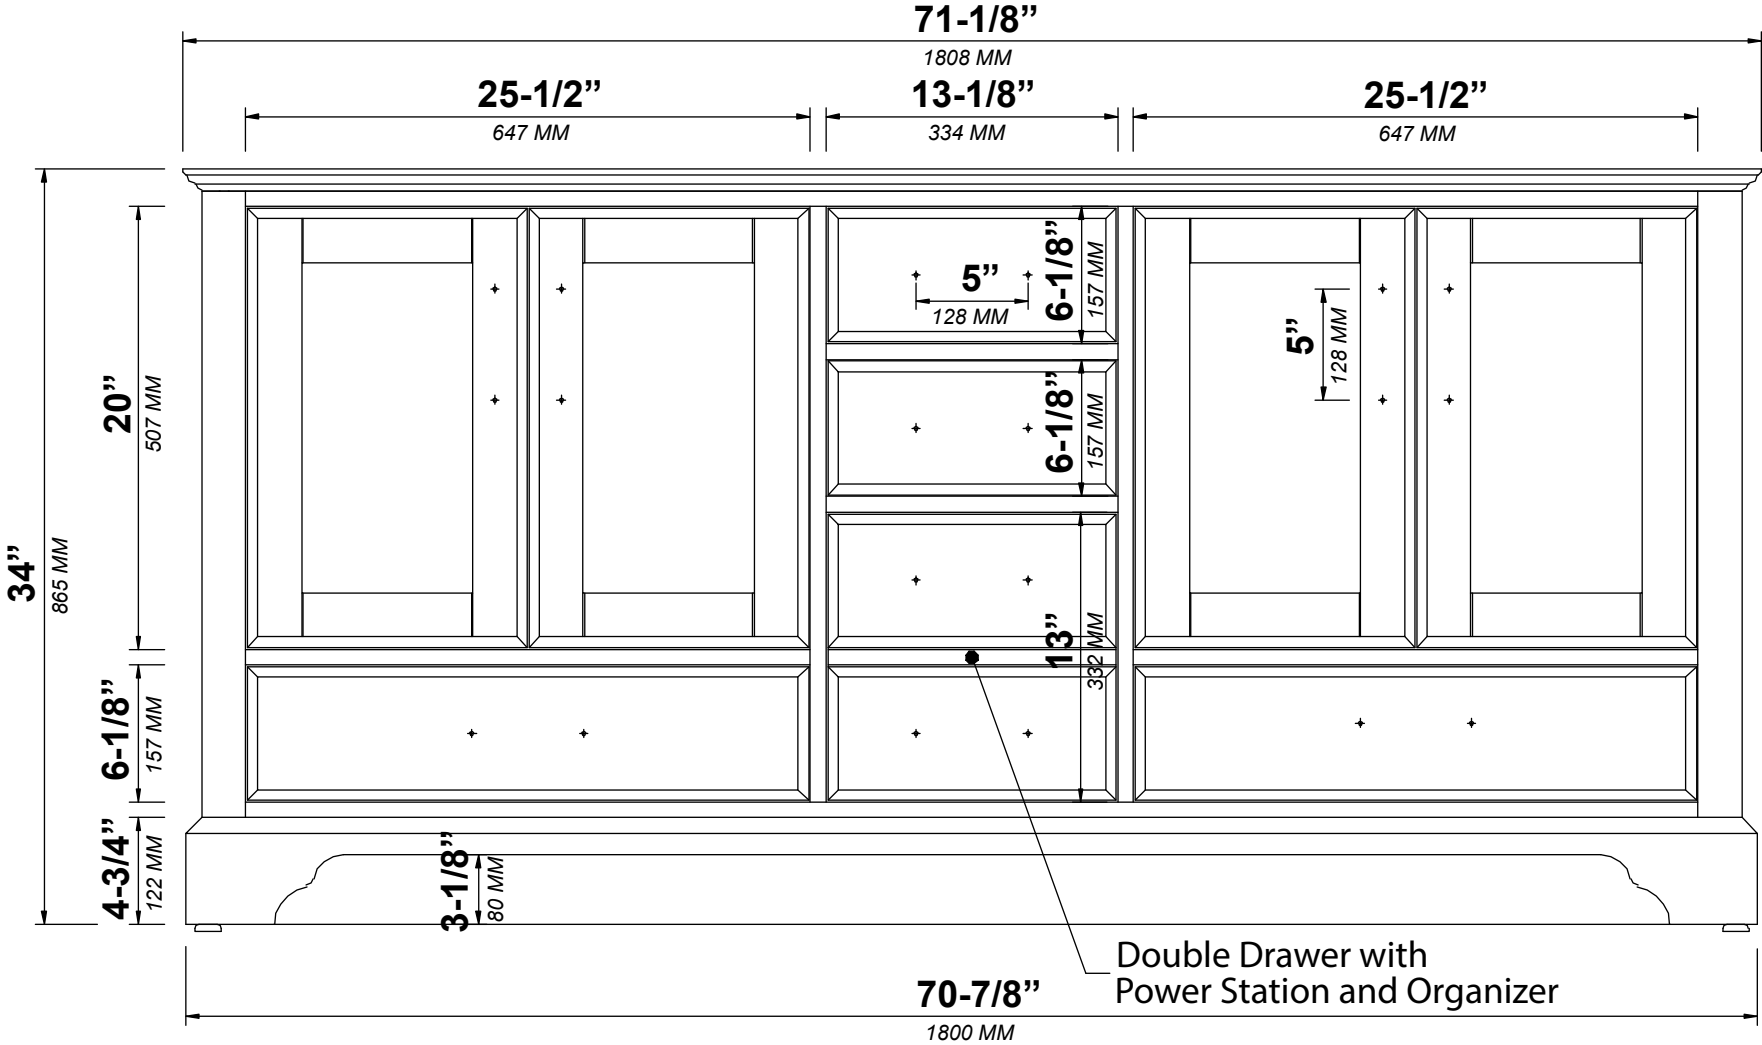

CHARLOTTE 72 IN DOUBLE SINK BATHROOM VANITY

CHARLOTTE 72 IN DOUBLE SINK CABINET

FRONT VIEW

CHARLOTTE 72 IN DOUBLE SINK CABINET

TOP VIEW

CHARLOTTE 72 IN DOUBLE SINK CABINET

BACK VIEW

Note: All measurements are ± 1/4".

CHARLOTTE 72 IN DOUBLE SINK CABINET

SIDE VIEW

72 IN DOUBLE SINK 2 IN STRAIGHT MITERED EDGE COUNTERTOP

72 IN DOUBLE SINK 2 IN STRAIGHT MITERED EDGE COUNTERTOP

NOTE: The dimensions specified below pertain exclusively to **Straight Mitered Edge** countertops. For information regarding **Double Cove Edge** dimensions, please refer to the Double Cove Edge dimensions section.

STANDARD RECTANGULAR UNDERMOUNT SINK

72 IN DOUBLE SINK 1.5 IN DOUBLE COVE EDGE COUNTERTOP

72 IN DOUBLE SINK 1.5 IN DOUBLE COVE EDGE COUNTERTOP

NOTE: The dimensions specified below pertain exclusively to **Double Cove Edge** countertops. For information regarding **Straight Mitered Edge** dimensions, please refer to the **Straight Mitered Edge** dimensions section.