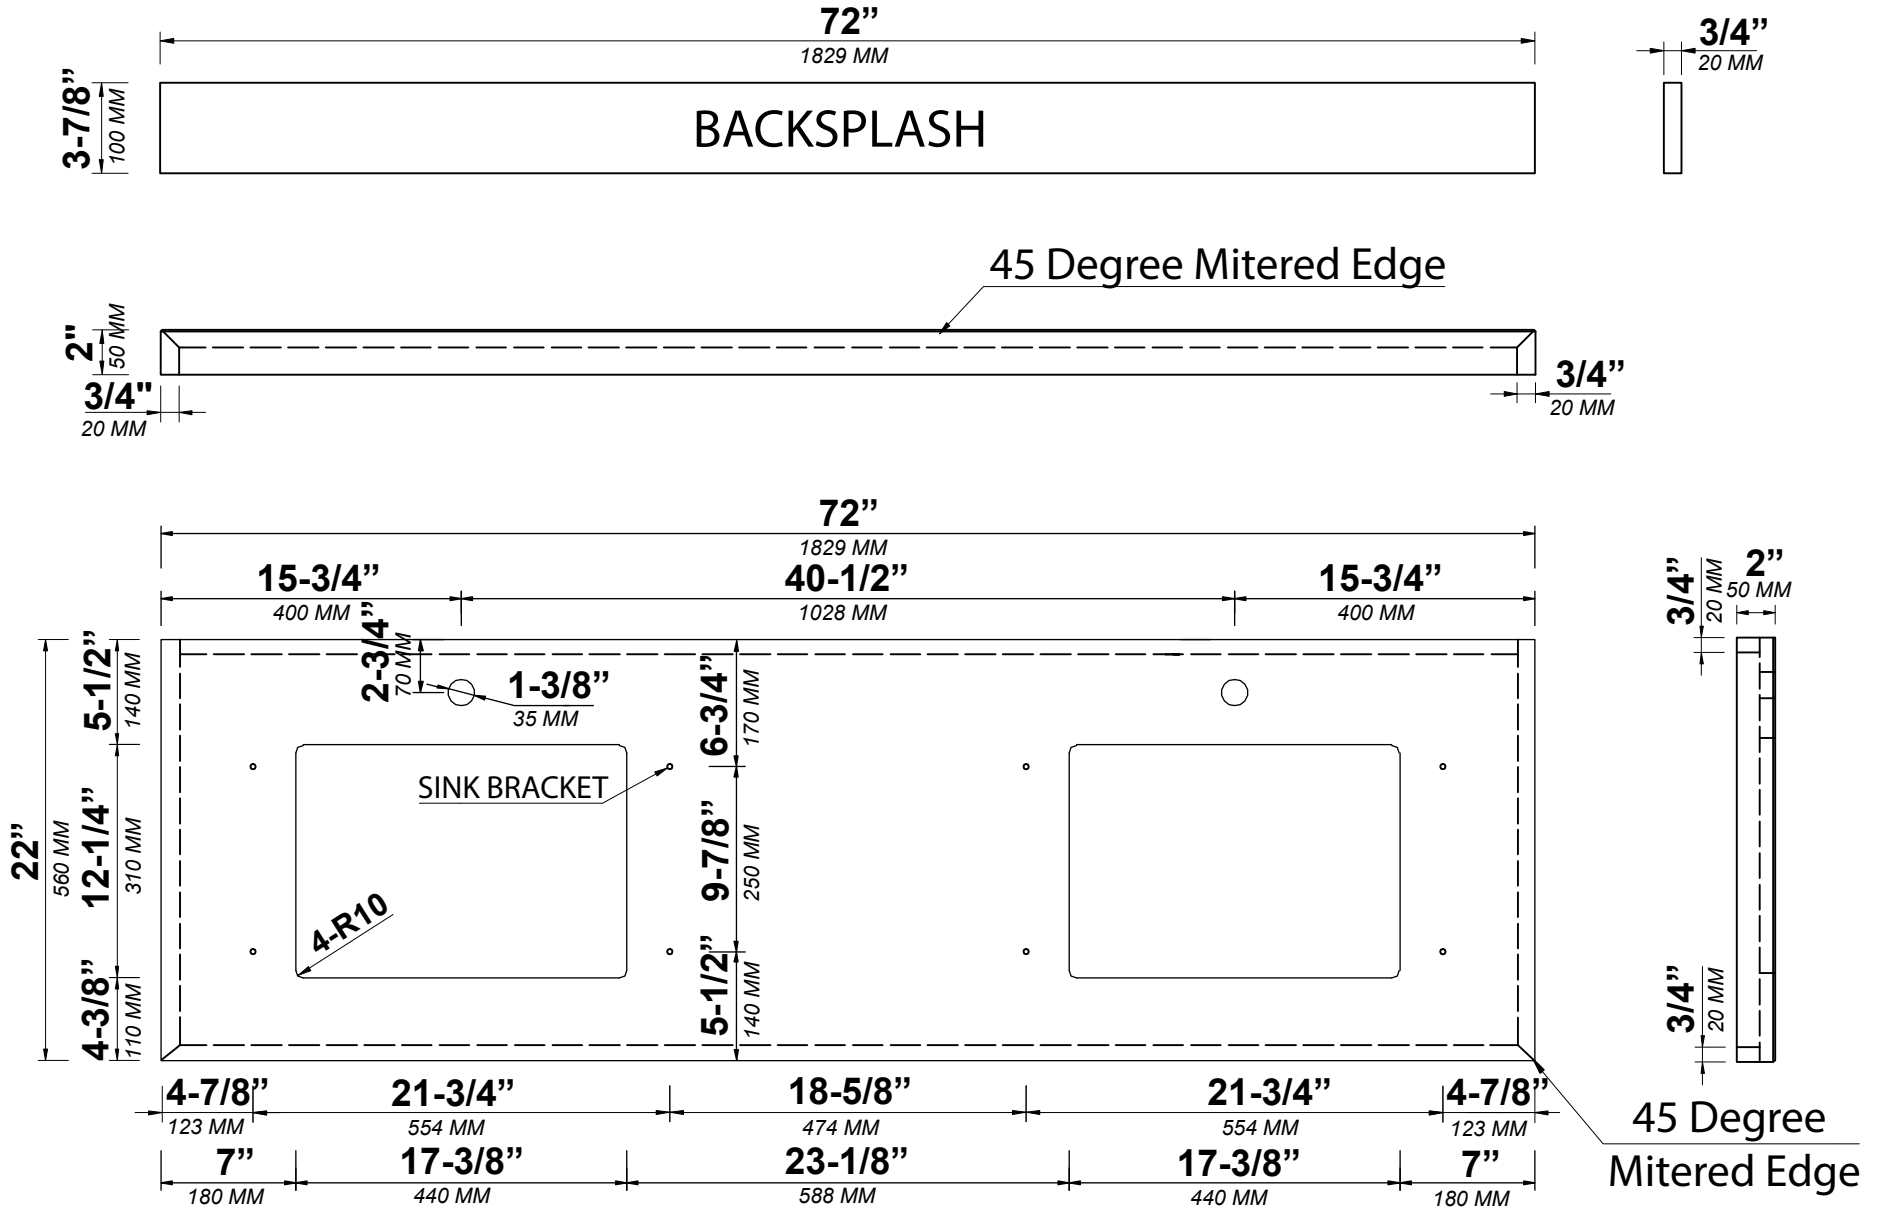

CHARLOTTE 72 IN DOUBLE SINK BATHROOM VANITY

CHARLOTTE 72 IN DOUBLE SINK CABINET

FRONT VIEW

CHARLOTTE 72 IN DOUBLE SINK CABINET

TOP VIEW

CHARLOTTE 72 IN DOUBLE SINK CABINET

BACK VIEW

Note: All measurements are ± 1/4".

CHARLOTTE 72 IN DOUBLE SINK CABINET

SIDE VIEW

72 IN DOUBLE SINK 2 IN STRAIGHT MITERED EDGE COUNTERTOP

72 IN DOUBLE SINK 2 IN STRAIGHT MITERED EDGE COUNTERTOP

NOTE: The dimensions specified below pertain exclusively to **Straight Mitered Edge** countertops. For information regarding **Double Cove Edge** dimensions, please refer to the Double Cove Edge dimensions section.

STANDARD RECTANGULAR UNDERMOUNT SINK

72 IN DOUBLE SINK 1.5 IN DOUBLE COVE EDGE COUNTERTOP

72 IN DOUBLE SINK 1.5 IN DOUBLE COVE EDGE COUNTERTOP

NOTE: The dimensions specified below pertain exclusively to **Double Cove Edge** countertops. For information regarding **Straight Mitered Edge** dimensions, please refer to the **Straight Mitered Edge** dimensions section.