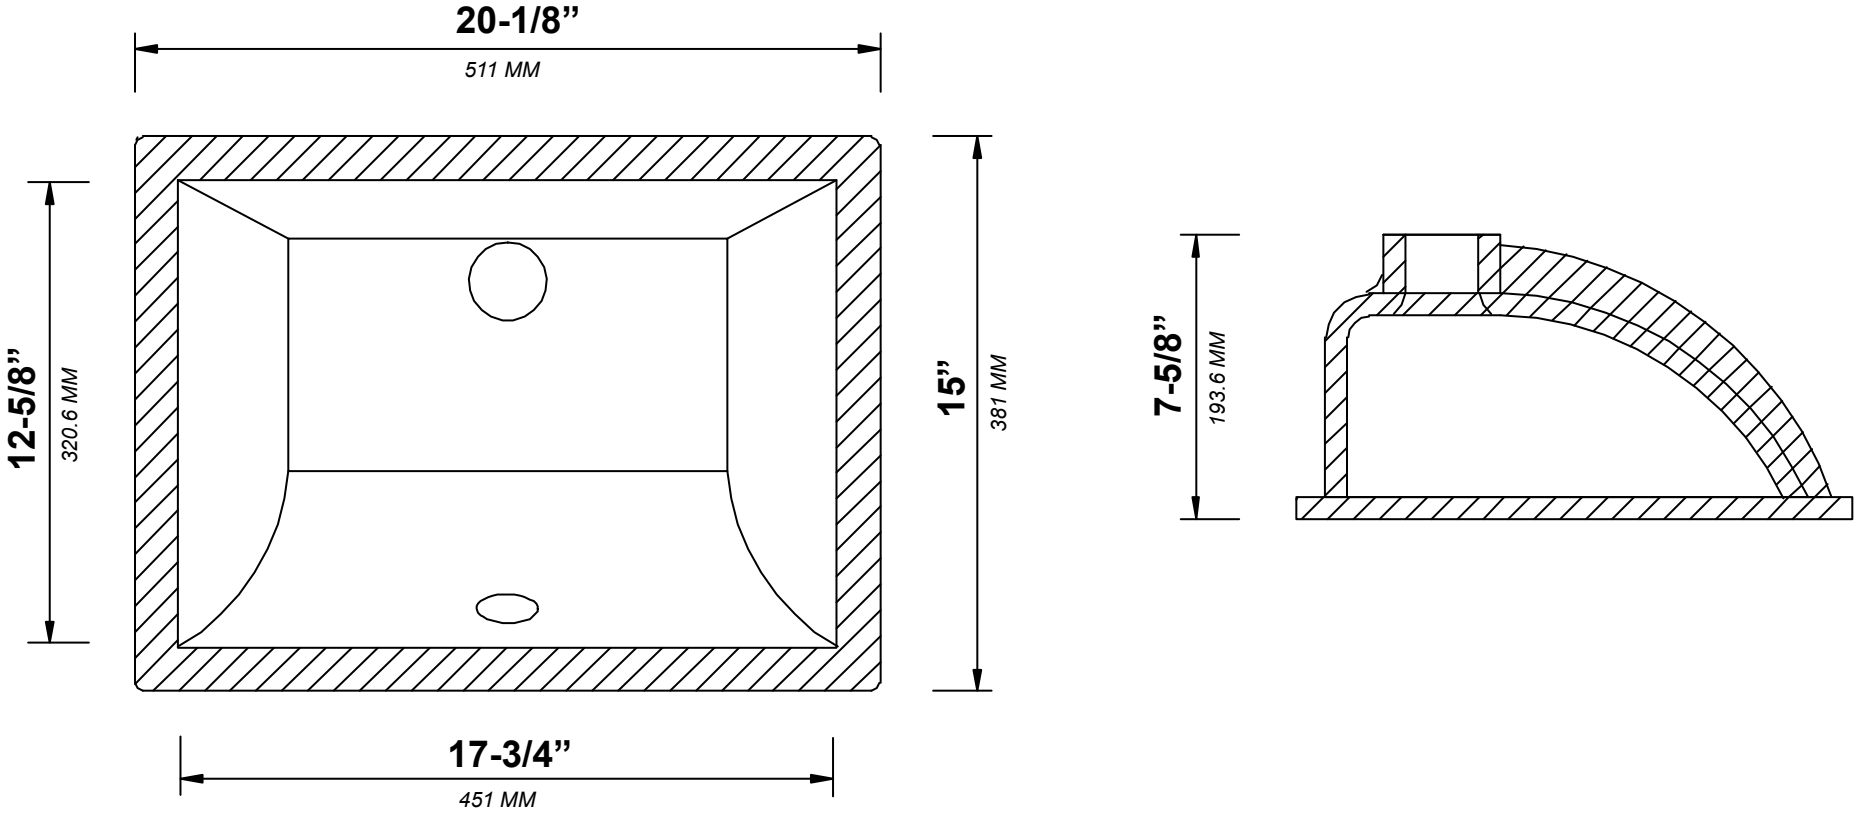

## TOP VIEW

CHARLOTTE 84 IN DOUBLE SINK CABINET

BACK VIEW

**CHARLOTTE 84 IN DOUBLE SINK CABINET**

**SIDE VIEW**

84 IN DOUBLE SINK 2 IN STRAIGHT MITERED EDGE COUNTERTOP

# 84 IN DOUBLE SINK 2 IN STRAIGHT MITERED EDGE COUNTERTOP

NOTE: The dimensions specified below pertain exclusively to **Straight Mitered Edge** countertops. For information regarding **Double Cove Edge** dimensions, please refer to the Double Cove Edge dimensions section.

# STANDARD RECTANGULAR UNDERMOUNT SINK

84 IN DOUBLE SINK 1.5 IN DOUBLE COVE EDGE COUNTERTOP

# 84 IN DOUBLE SINK 1.5 IN DOUBLE COVE EDGE COUNTERTOP

NOTE: The dimensions specified below pertain exclusively to **Double Cove Edge** countertops. For information regarding **Straight Mitered Edge** dimensions, please refer to the **Straight Mitered Edge** dimensions section.