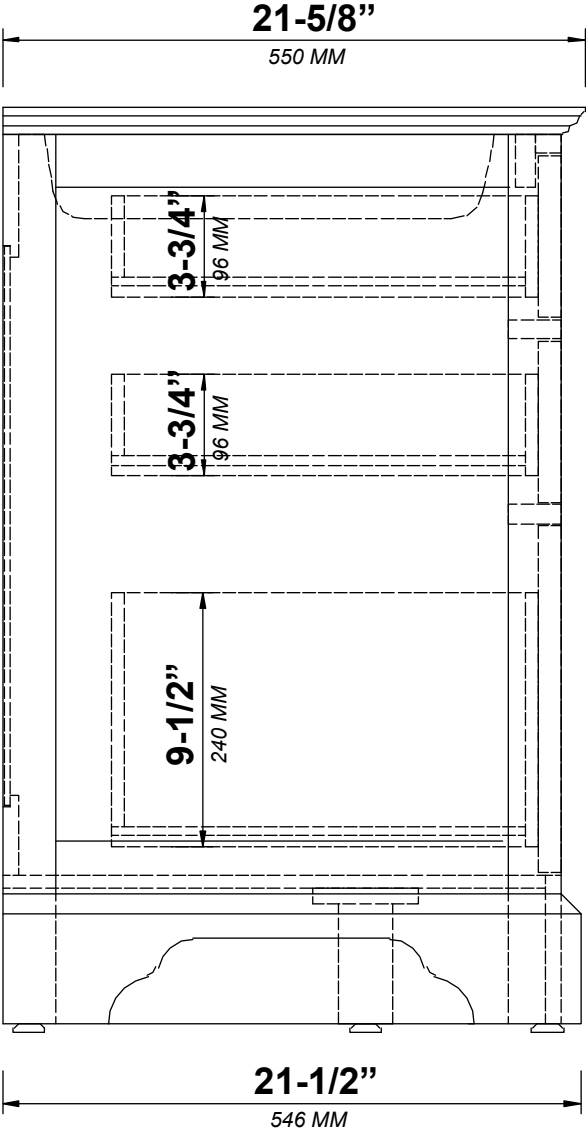

## FRONT VIEW

Note: All measurements are ± 1/4".

## TOP VIEW

CHARLOTTE 84 IN DOUBLE SINK CABINET

BACK VIEW

**CHARLOTTE 84 IN DOUBLE SINK CABINET**

**SIDE VIEW**

84 IN DOUBLE SINK 2 IN STRAIGHT MITERED EDGE COUNTERTOP

# 84 IN DOUBLE SINK 2 IN STRAIGHT MITERED EDGE COUNTERTOP

NOTE: The dimensions specified below pertain exclusively to **Straight Mitered Edge** countertops. For information regarding **Double Cove Edge** dimensions, please refer to the Double Cove Edge dimensions section.

# 84 IN DOUBLE SINK 1.5 IN DOUBLE COVE EDGE COUNTERTOP

NOTE: The dimensions specified below pertain exclusively to **Double Cove Edge** countertops. For information regarding **Straight Mitered Edge** dimensions, please refer to the **Straight Mitered Edge** dimensions section.