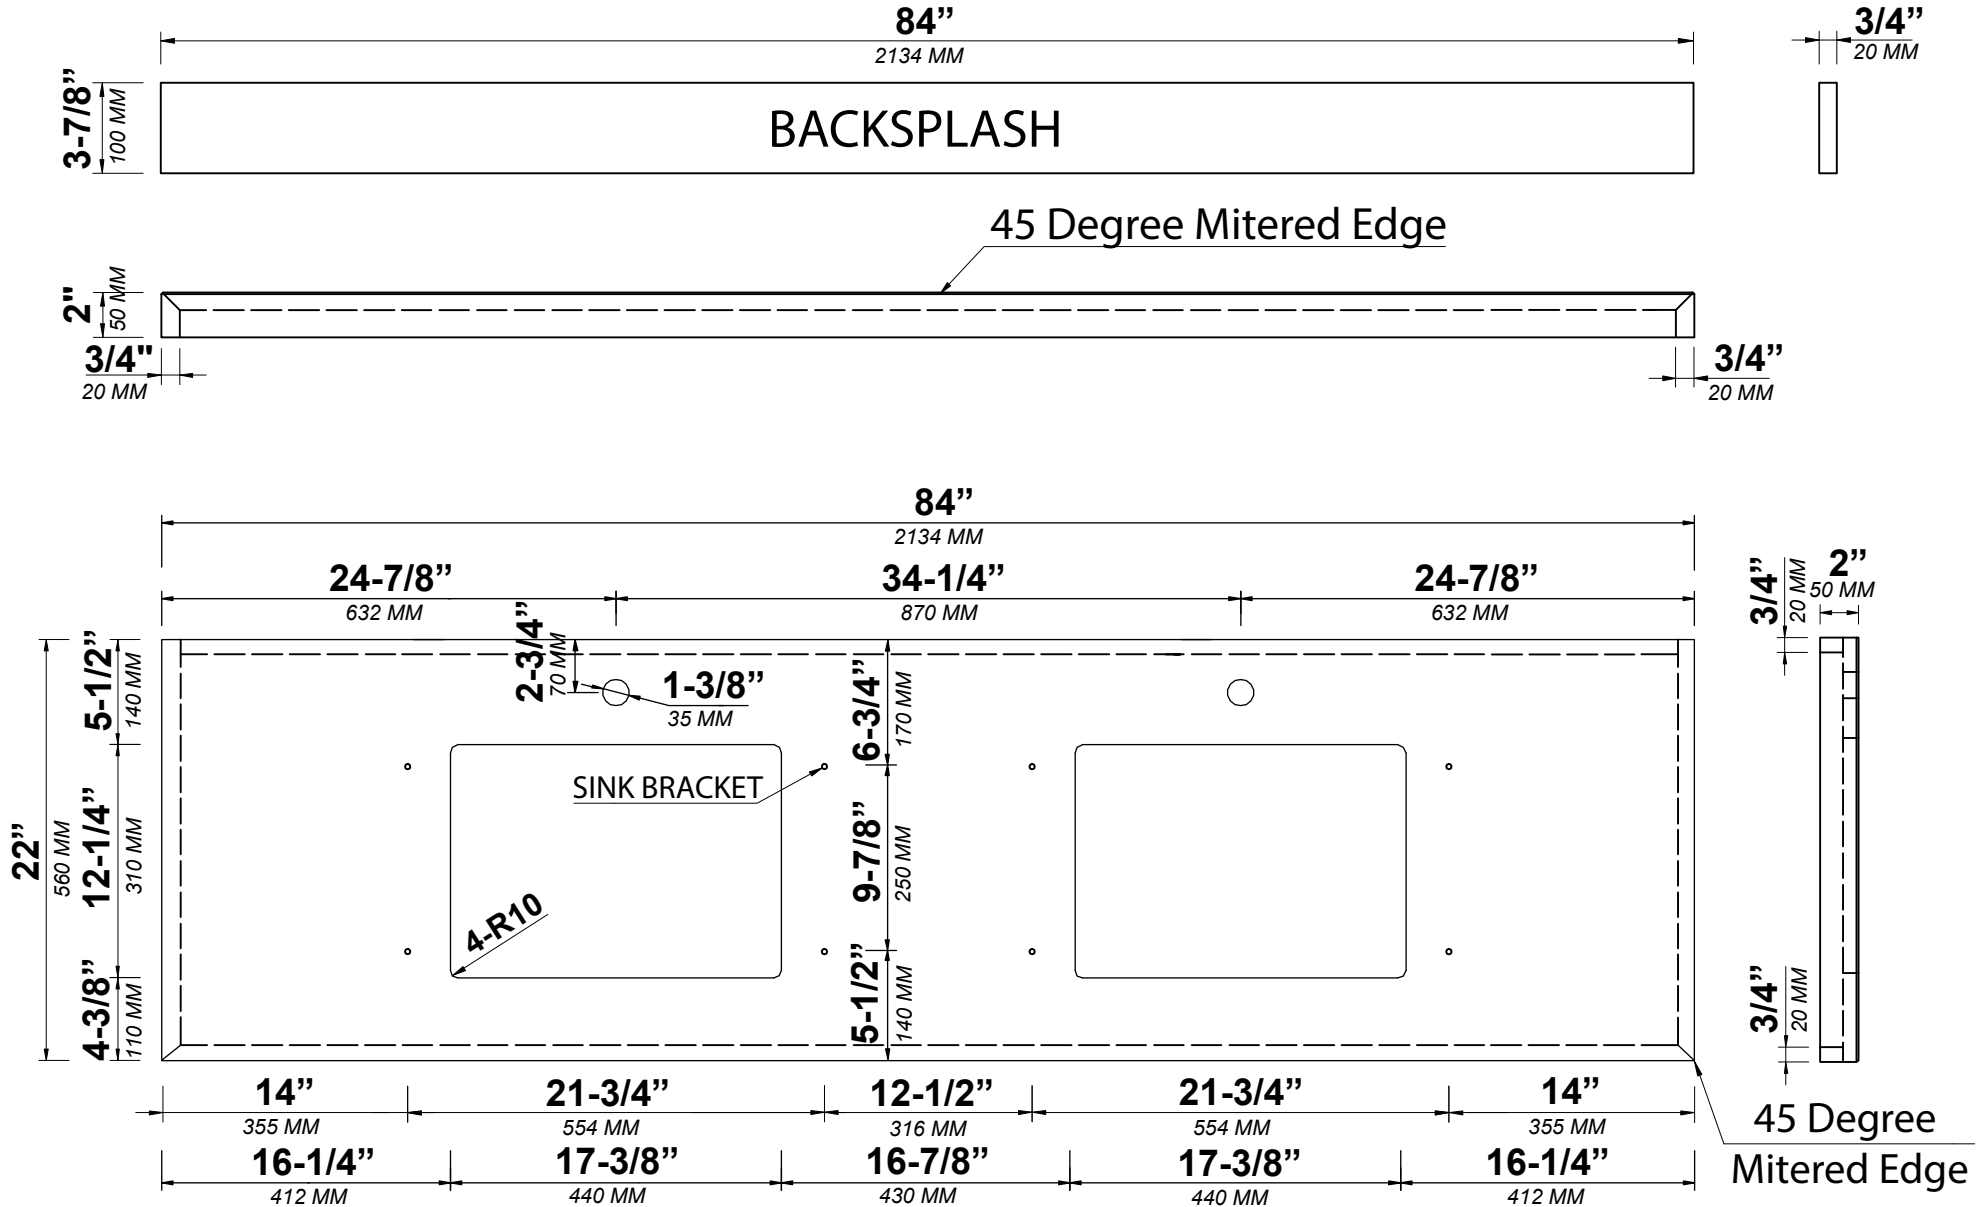

## FRONT VIEW

Note: All measurements are ± 1/4".

# 84 IN DOUBLE SINK 2 IN STRAIGHT MITERED EDGE COUNTERTOP

NOTE: The dimensions specified below pertain exclusively to **Straight Mitered Edge** countertops. For information regarding **Double Cove Edge** dimensions, please refer to the Double Cove Edge dimensions section.

# STANDARD RECTANGULAR UNDERMOUNT SINK

84 IN DOUBLE SINK 1.5 IN DOUBLE COVE EDGE COUNTERTOP

# 84 IN DOUBLE SINK 1.5 IN DOUBLE COVE EDGE COUNTERTOP

NOTE: The dimensions specified below pertain exclusively to **Double Cove Edge** countertops. For information regarding **Straight Mitered Edge** dimensions, please refer to the **Straight Mitered Edge** dimensions section.