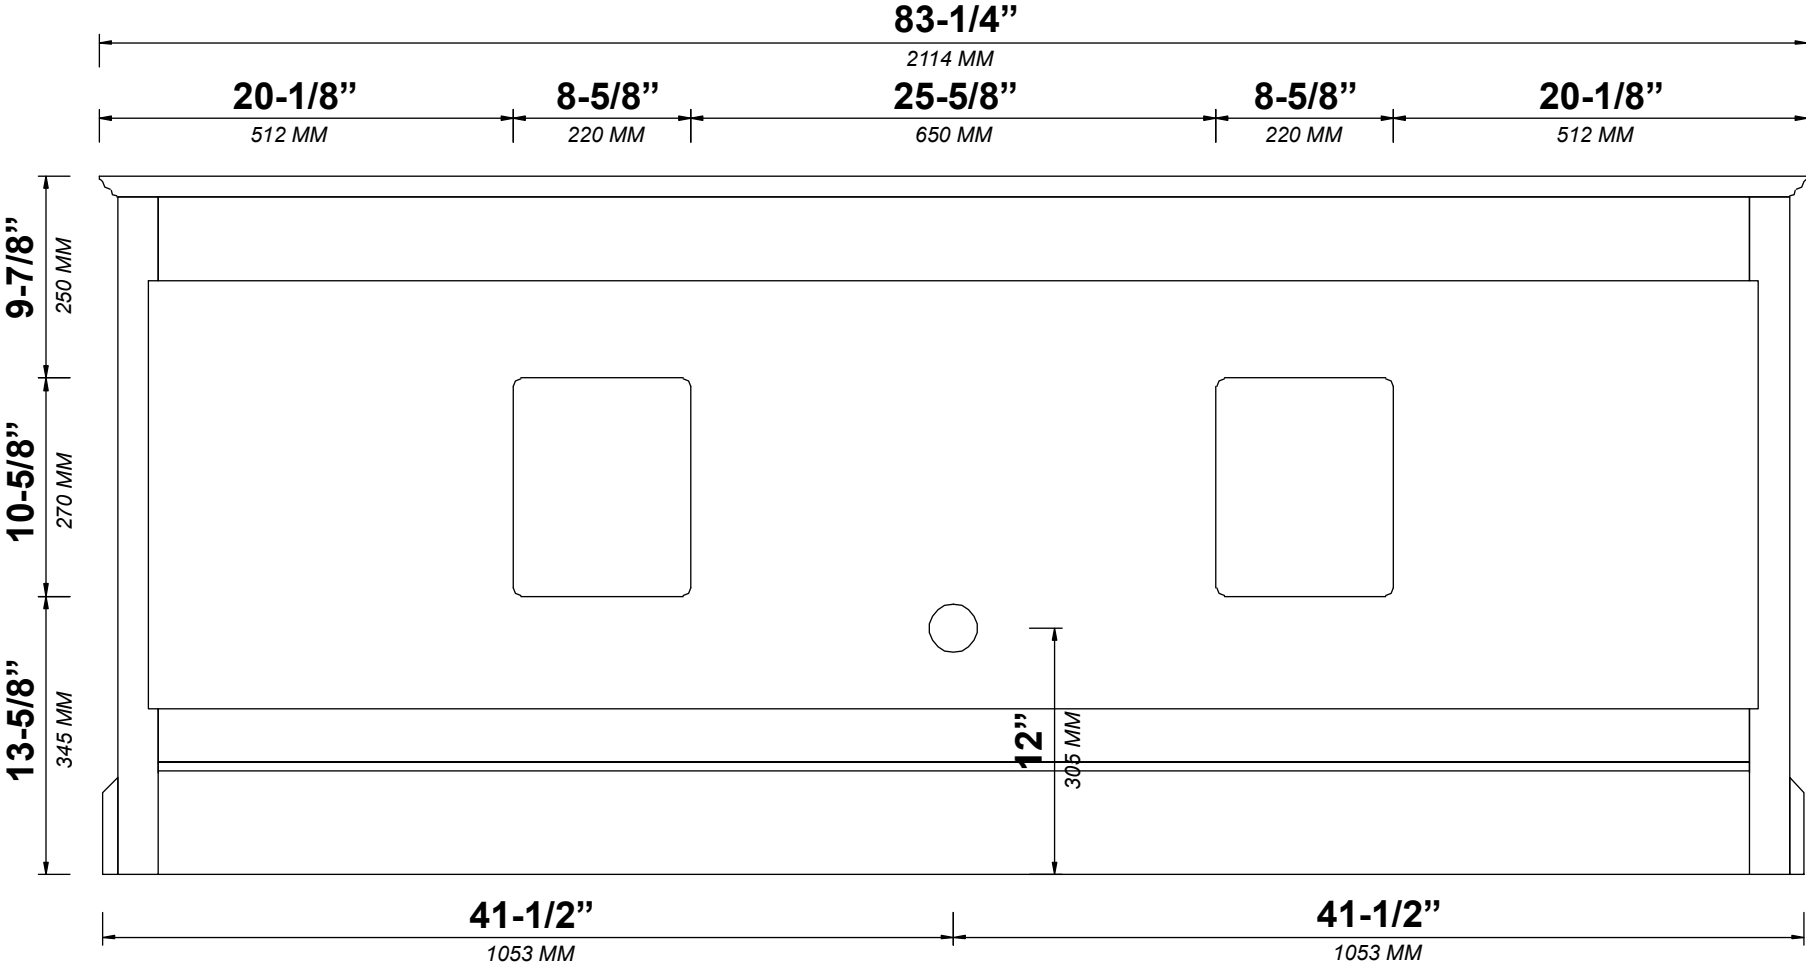

CHARLOTTE 84 IN DOUBLE SINK CABINET

BACK VIEW