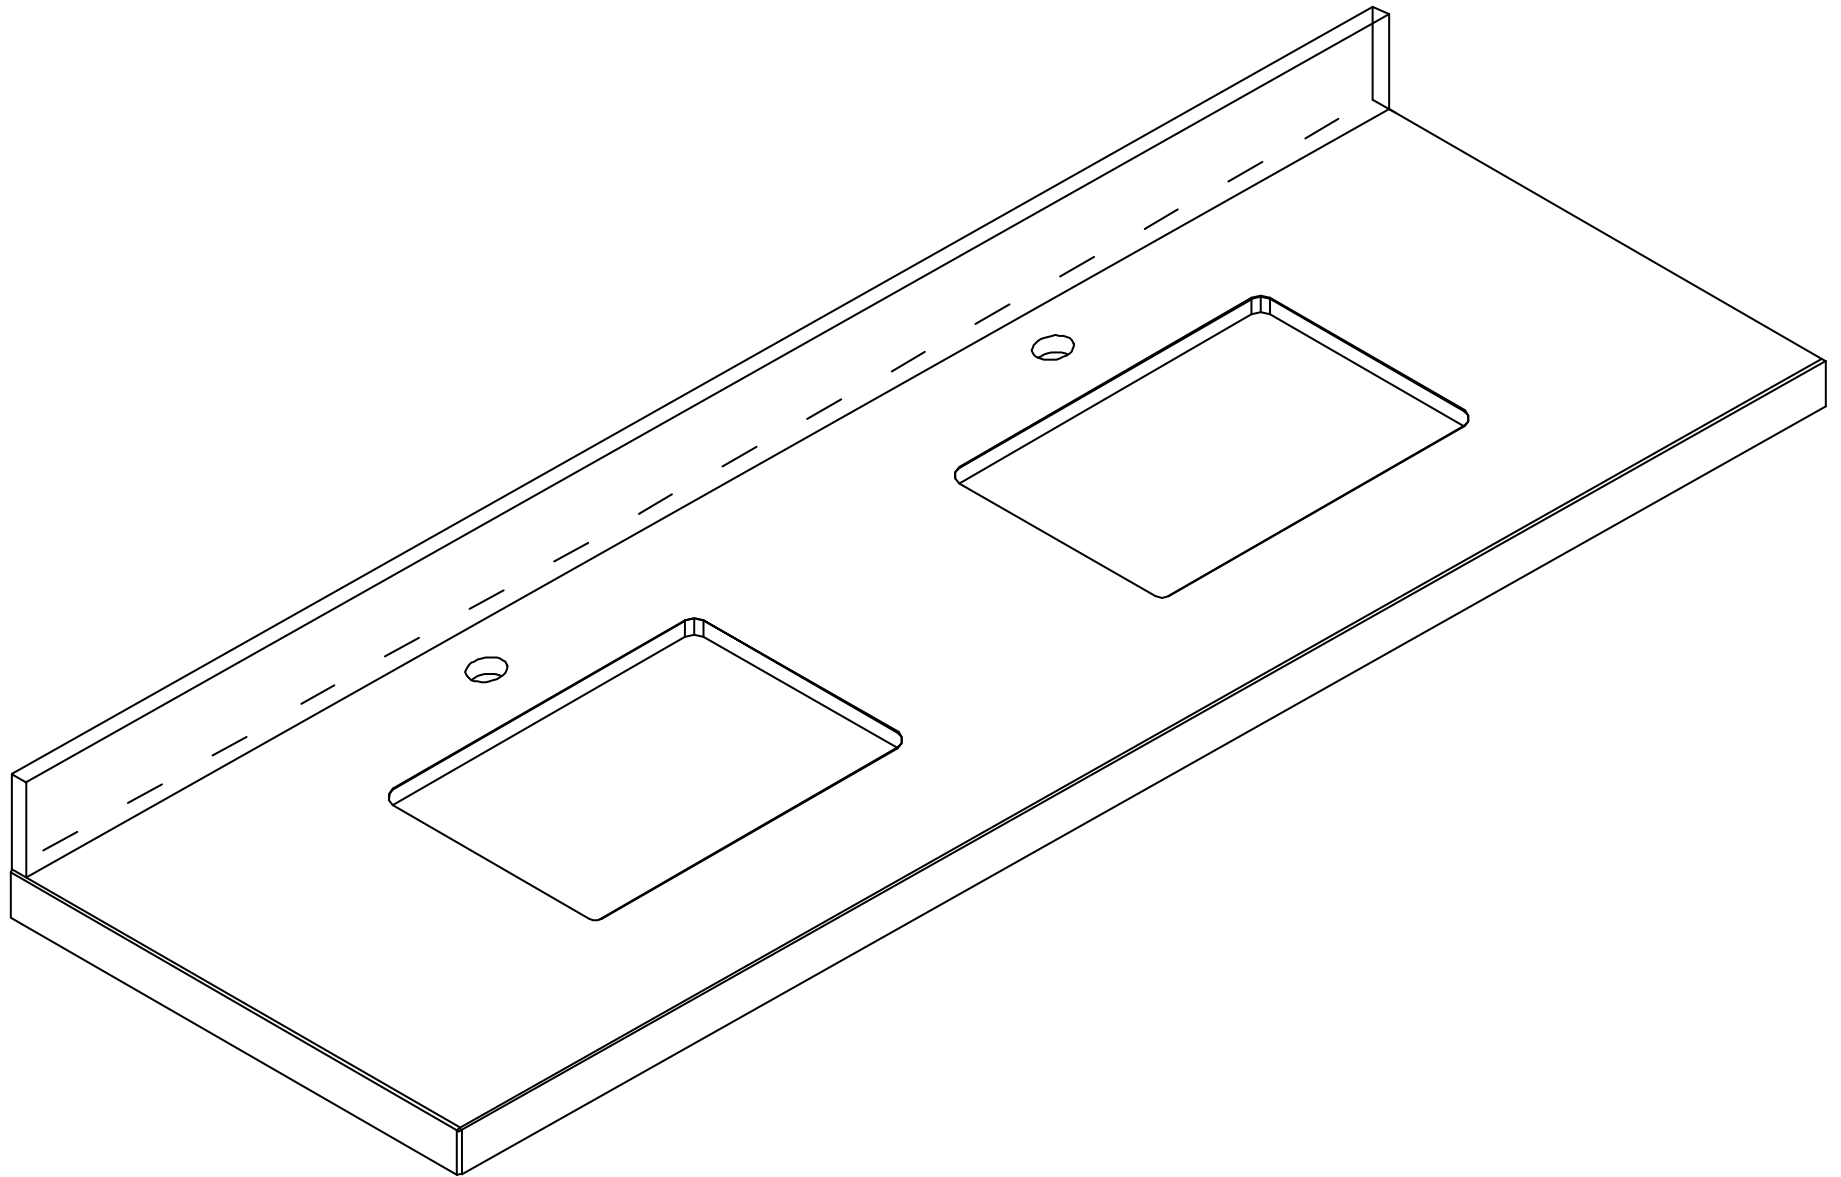

## TOP VIEW

CHARLOTTE 84 IN DOUBLE SINK CABINET

BACK VIEW

**CHARLOTTE 84 IN DOUBLE SINK CABINET**

**SIDE VIEW**

84 IN DOUBLE SINK 2 IN STRAIGHT MITERED EDGE COUNTERTOP

# 84 IN DOUBLE SINK 2 IN STRAIGHT MITERED EDGE COUNTERTOP

NOTE: The dimensions specified below pertain exclusively to **Straight Mitered Edge** countertops. For information regarding **Double Cove Edge** dimensions, please refer to the Double Cove Edge dimensions section.

# 84 IN DOUBLE SINK 1.5 IN DOUBLE COVE EDGE COUNTERTOP

NOTE: The dimensions specified below pertain exclusively to **Double Cove Edge** countertops. For information regarding **Straight Mitered Edge** dimensions, please refer to the **Straight Mitered Edge** dimensions section.