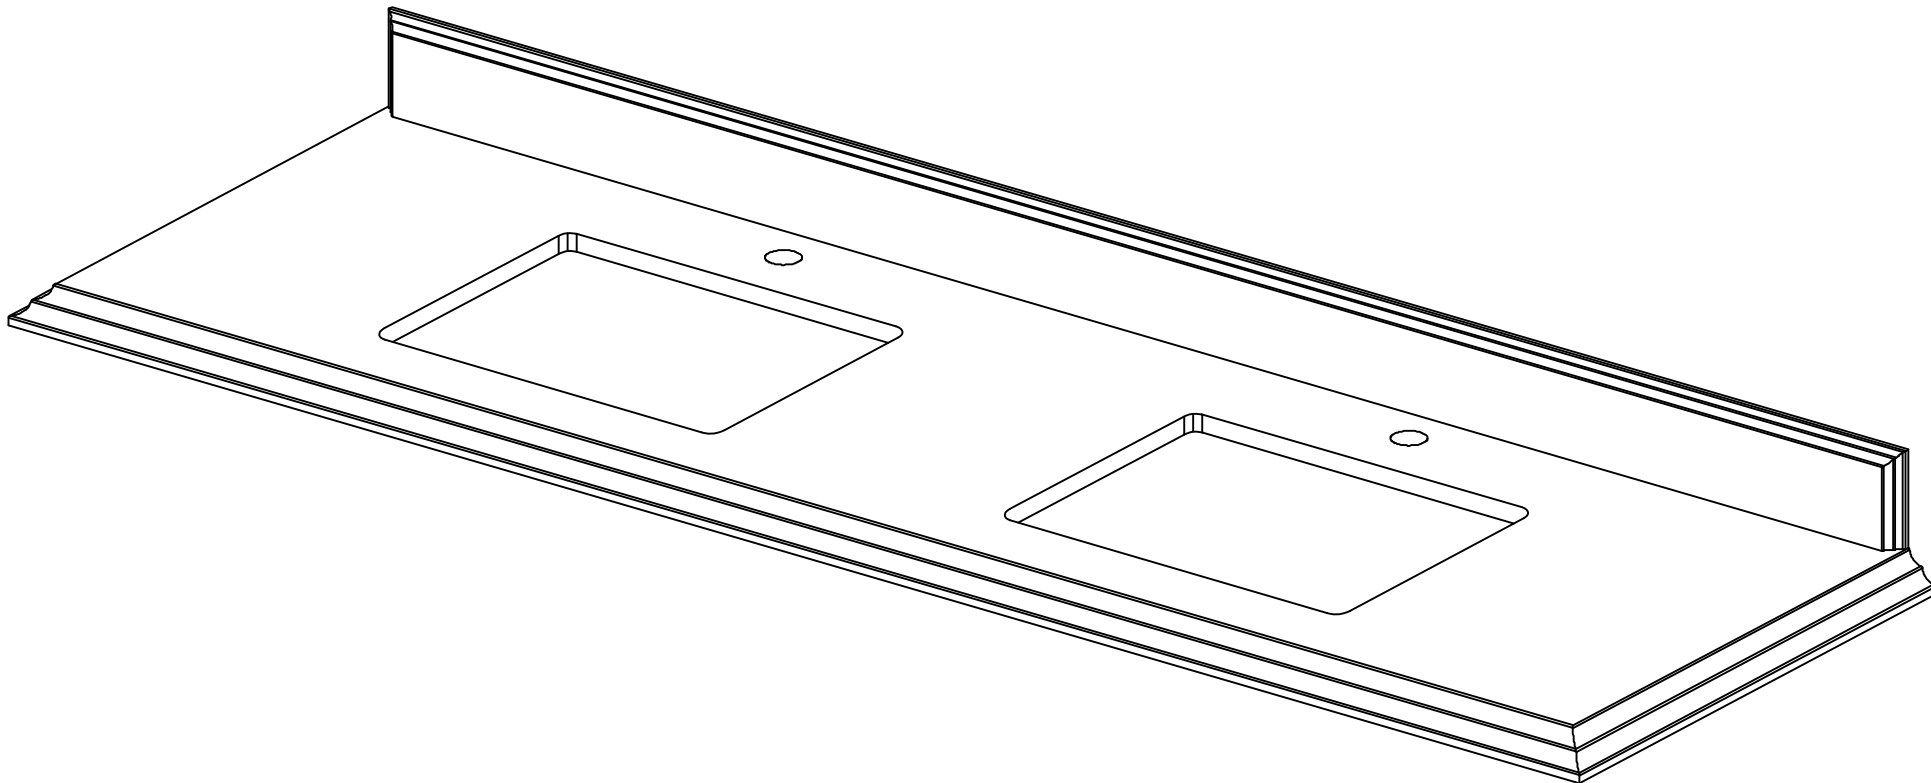

# 84 IN DOUBLE SINK 2 IN STRAIGHT MITERED EDGE COUNTERTOP

NOTE: The dimensions specified below pertain exclusively to **Straight Mitered Edge** countertops. For information regarding **Double Cove Edge** dimensions, please refer to the Double Cove Edge dimensions section.

# STANDARD RECTANGULAR UNDERMOUNT SINK

84 IN DOUBLE SINK 1.5 IN DOUBLE COVE EDGE COUNTERTOP

# 84 IN DOUBLE SINK 1.5 IN DOUBLE COVE EDGE COUNTERTOP

NOTE: The dimensions specified below pertain exclusively to **Double Cove Edge** countertops. For information regarding **Straight Mitered Edge** dimensions, please refer to the **Straight Mitered Edge** dimensions section.