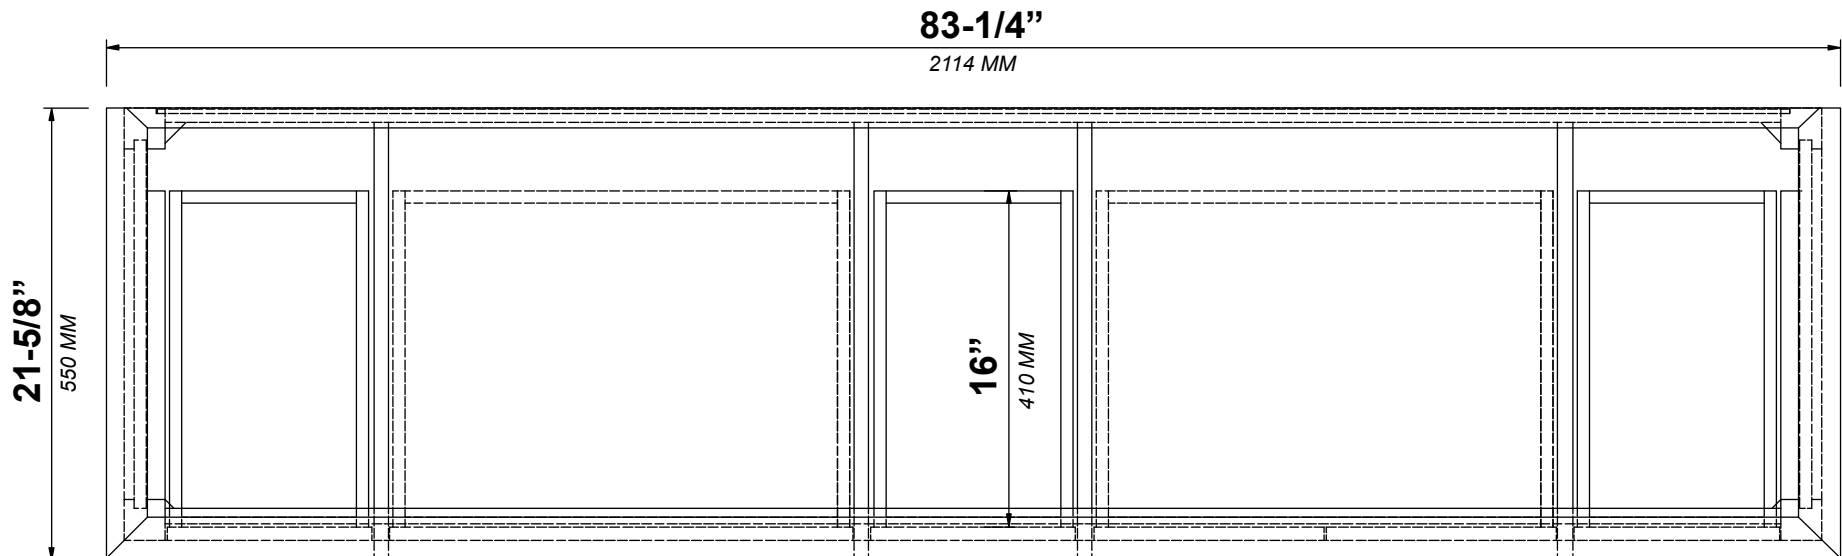

CHARLOTTE 84 IN DOUBLE SINK CABINET

TOP VIEW