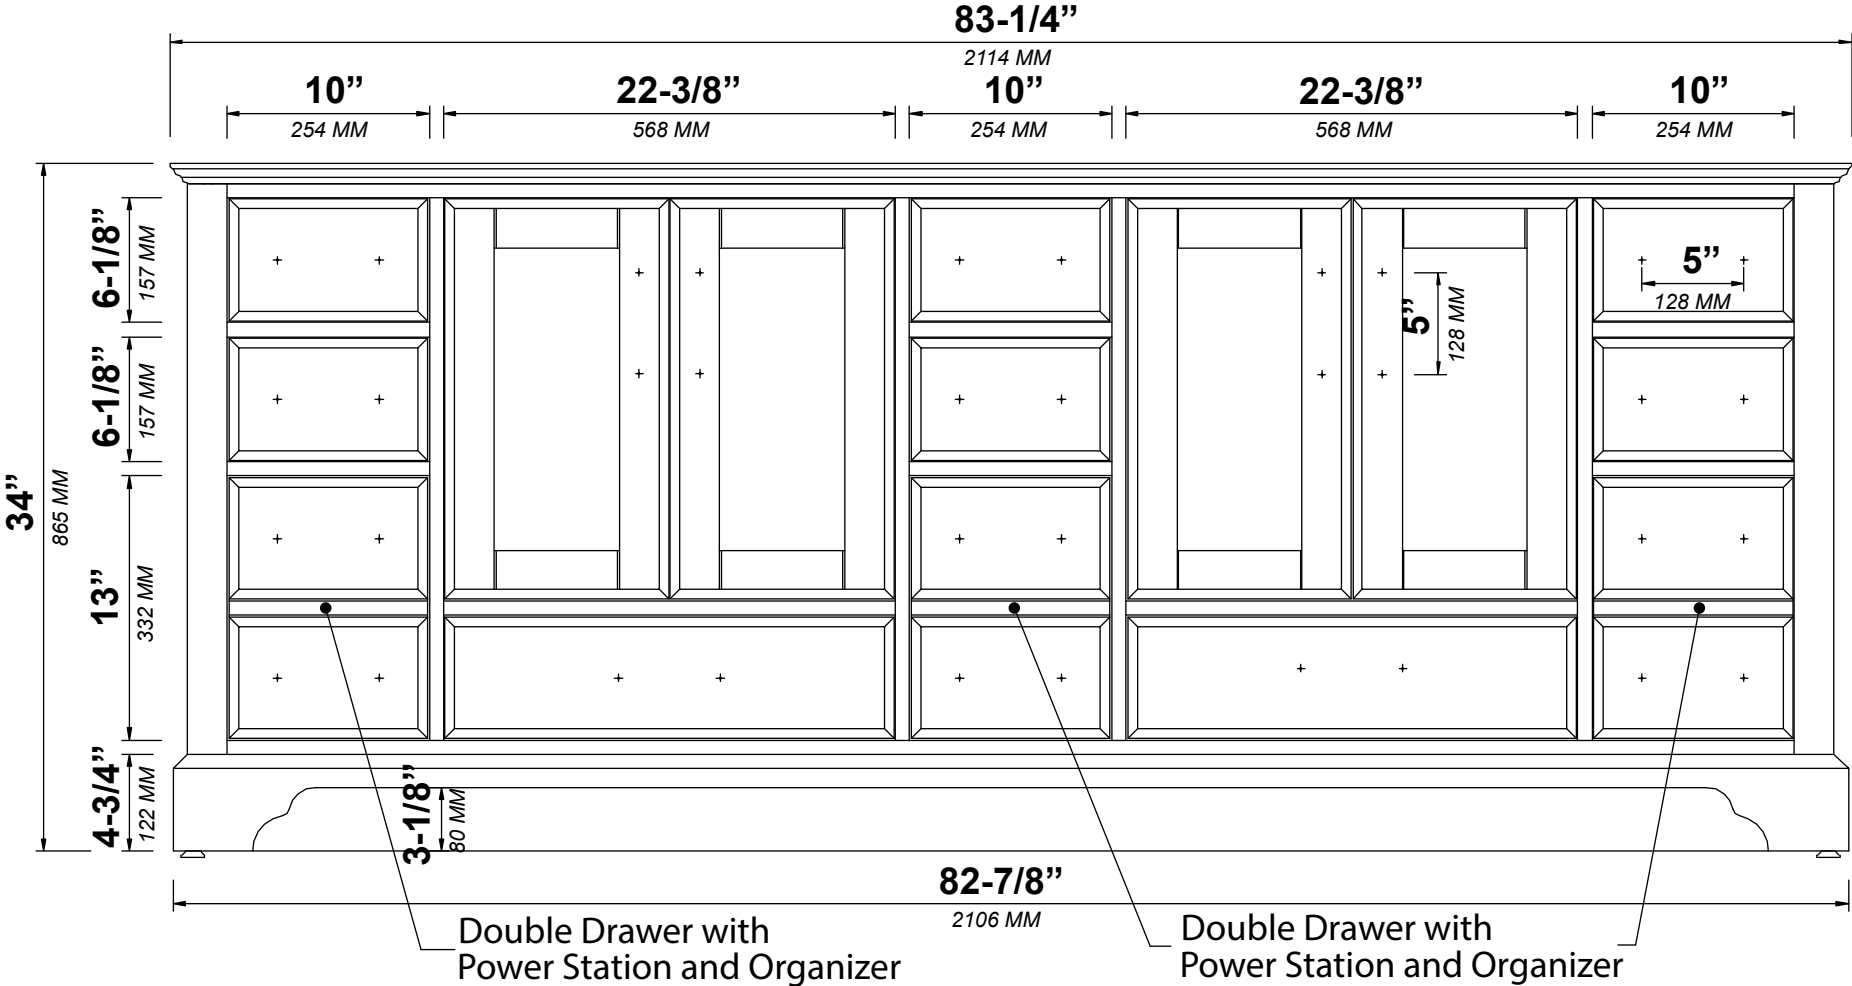

**CHARLOTTE 84 IN DOUBLE SINK  
BATHROOM VANITY**

## FRONT VIEW

Note: All measurements are ± 1/4".

# STANDARD RECTANGULAR UNDERMOUNT SINK

84 IN DOUBLE SINK 1.5 IN DOUBLE COVE EDGE COUNTERTOP

# 84 IN DOUBLE SINK 1.5 IN DOUBLE COVE EDGE COUNTERTOP

NOTE: The dimensions specified below pertain exclusively to **Double Cove Edge** countertops. For information regarding **Straight Mitered Edge** dimensions, please refer to the **Straight Mitered Edge** dimensions section.