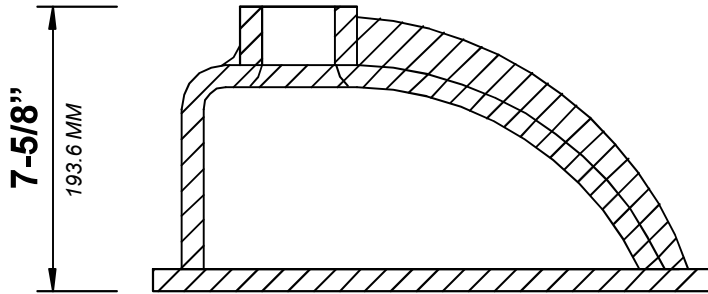

STANDARD RECTANGULAR UNDERMOUNT SINK

Note: All measurements are ± 1/4".