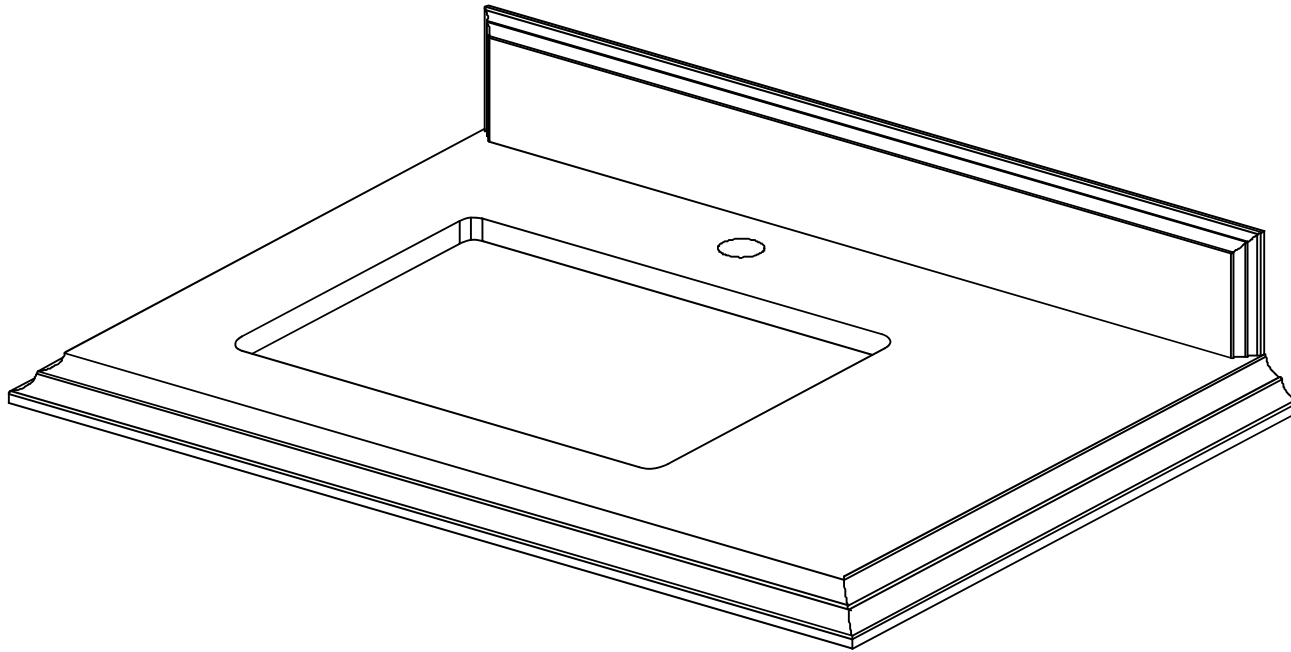

# 36 IN SINGLE LEFT OFFSET SINK 2 IN STRAIGHT MITERED EDGE COUNTERTOP

NOTE: The dimensions specified below pertain exclusively to **Straight Mitered Edge** countertops. For information regarding **Double Cove Edge** dimensions, please refer to the Double Cove Edge dimensions section.

# STANDARD RECTANGULAR UNDERMOUNT SINK

Note: All measurements are ± 1/4".

36 IN SINGLE LEFT OFFSET SINK 1.5 IN DOUBLE COVE EDGE COUNTERTOP

# 36 IN SINGLE LEFT OFFSET SINK 1.5 IN DOUBLE COVE EDGE COUNTERTOP

NOTE: The dimensions specified below pertain exclusively to **Double Cove Edge** countertops. For information regarding **Straight Mitered Edge** dimensions, please refer to the **Straight Mitered Edge** dimensions section.