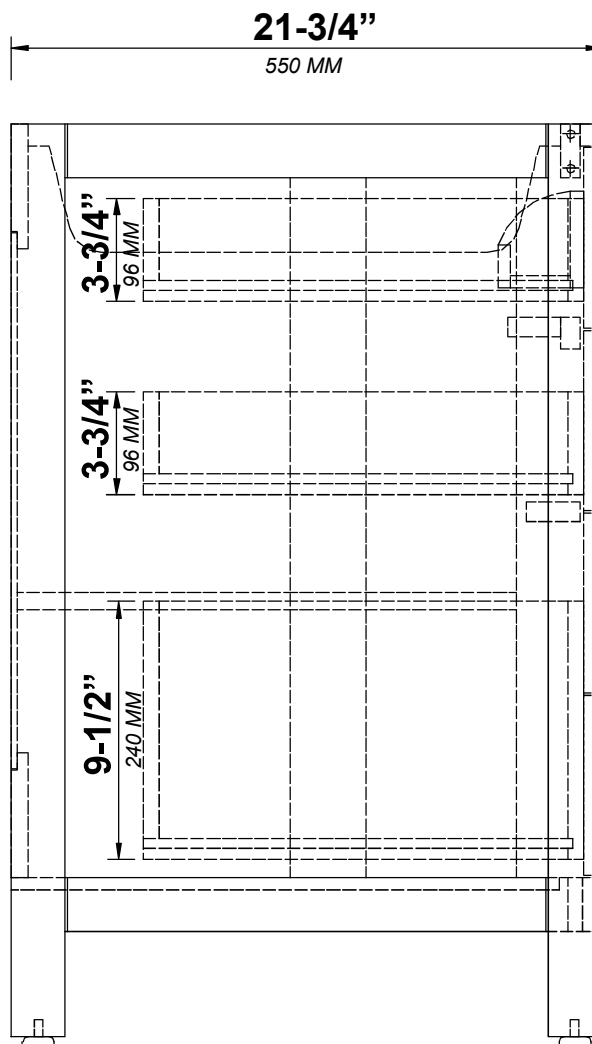

CAMBRIDGE 36 IN SINGLE LEFT OFFSET SINK CABINET

SIDE VIEW