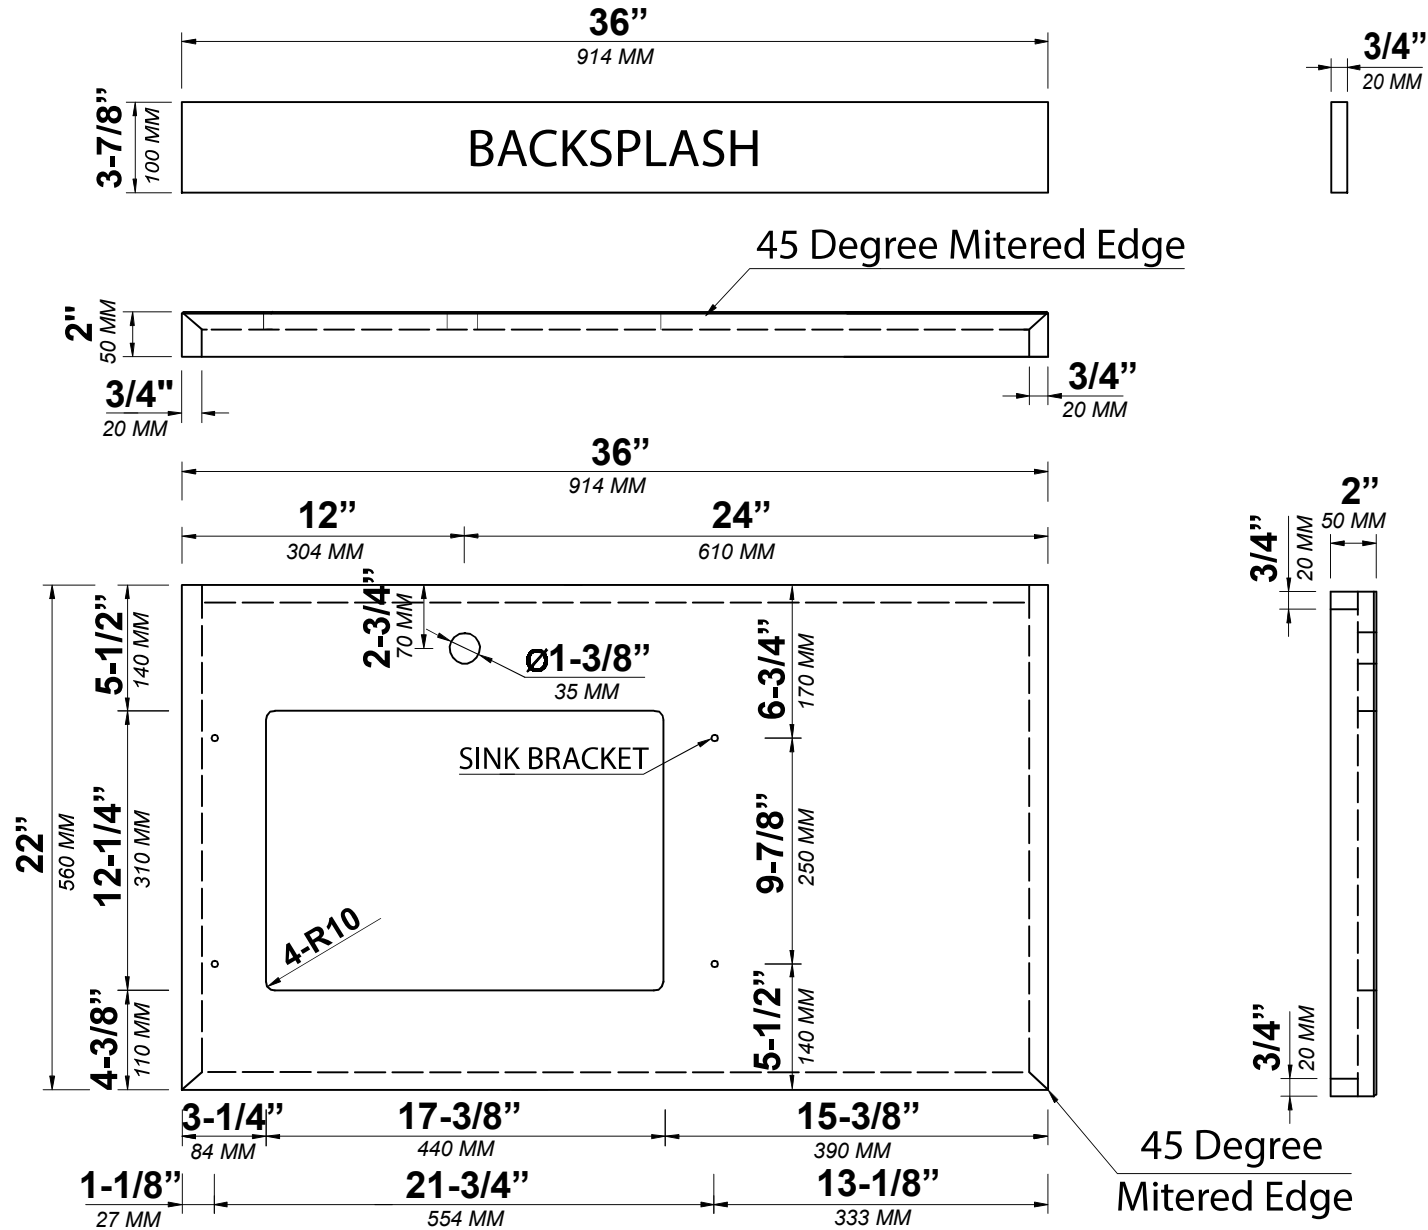

## SIDE VIEW

36 IN SINGLE LEFT OFFSET SINK 2 IN STRAIGHT MITERED EDGE COUNTERTOP

# 36 IN SINGLE LEFT OFFSET SINK 2 IN STRAIGHT MITERED EDGE COUNTERTOP

NOTE: The dimensions specified below pertain exclusively to **Straight Mitered Edge** countertops. For information regarding **Double Cove Edge** dimensions, please refer to the Double Cove Edge dimensions section.

# STANDARD RECTANGULAR UNDERMOUNT SINK

Note: All measurements are ± 1/4".

36 IN SINGLE LEFT OFFSET SINK 1.5 IN DOUBLE COVE EDGE COUNTERTOP

# 36 IN SINGLE LEFT OFFSET SINK 1.5 IN DOUBLE COVE EDGE COUNTERTOP

NOTE: The dimensions specified below pertain exclusively to **Double Cove Edge** countertops. For information regarding **Straight Mitered Edge** dimensions, please refer to the **Straight Mitered Edge** dimensions section.