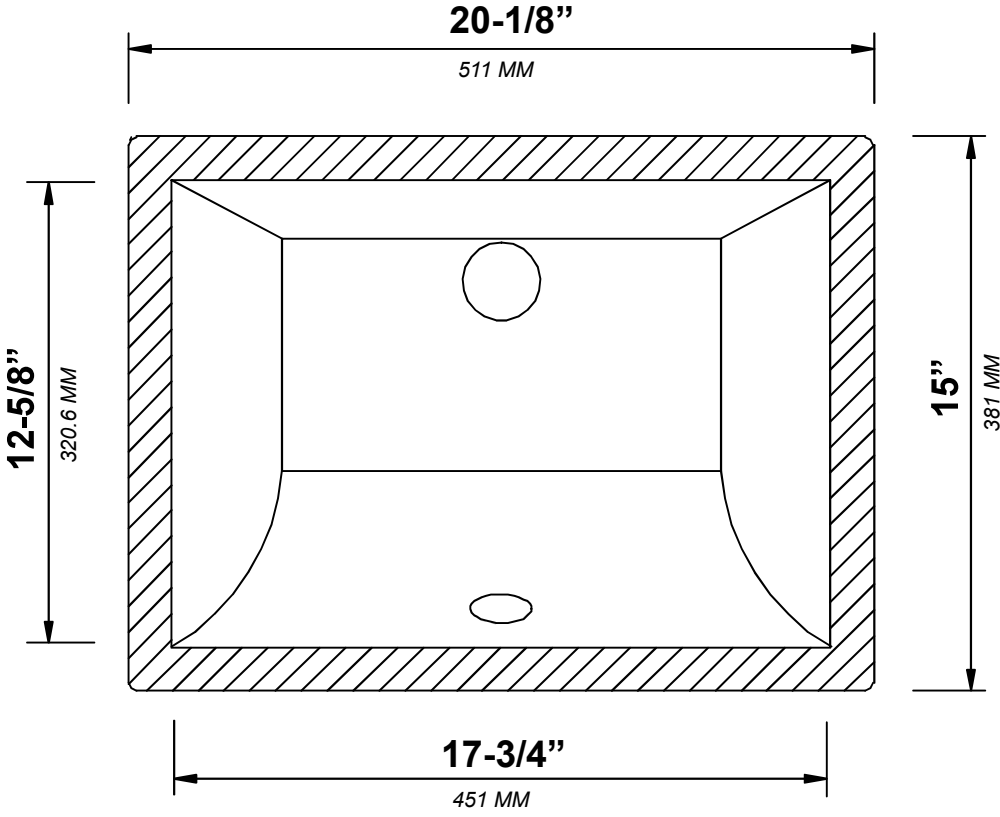

## SIDE VIEW

36 IN SINGLE LEFT OFFSET SINK 2 IN STRAIGHT MITERED EDGE COUNTERTOP

# 36 IN SINGLE LEFT OFFSET SINK 2 IN STRAIGHT MITERED EDGE COUNTERTOP

NOTE: The dimensions specified below pertain exclusively to **Straight Mitered Edge** countertops. For information regarding **Double Cove Edge** dimensions, please refer to the Double Cove Edge dimensions section.

# STANDARD RECTANGULAR UNDERMOUNT SINK

Note: All measurements are ± 1/4".

36 IN SINGLE LEFT OFFSET SINK 1.5 IN DOUBLE COVE EDGE COUNTERTOP

# 36 IN SINGLE LEFT OFFSET SINK 1.5 IN DOUBLE COVE EDGE COUNTERTOP

NOTE: The dimensions specified below pertain exclusively to **Double Cove Edge** countertops. For information regarding **Straight Mitered Edge** dimensions, please refer to the **Straight Mitered Edge** dimensions section.