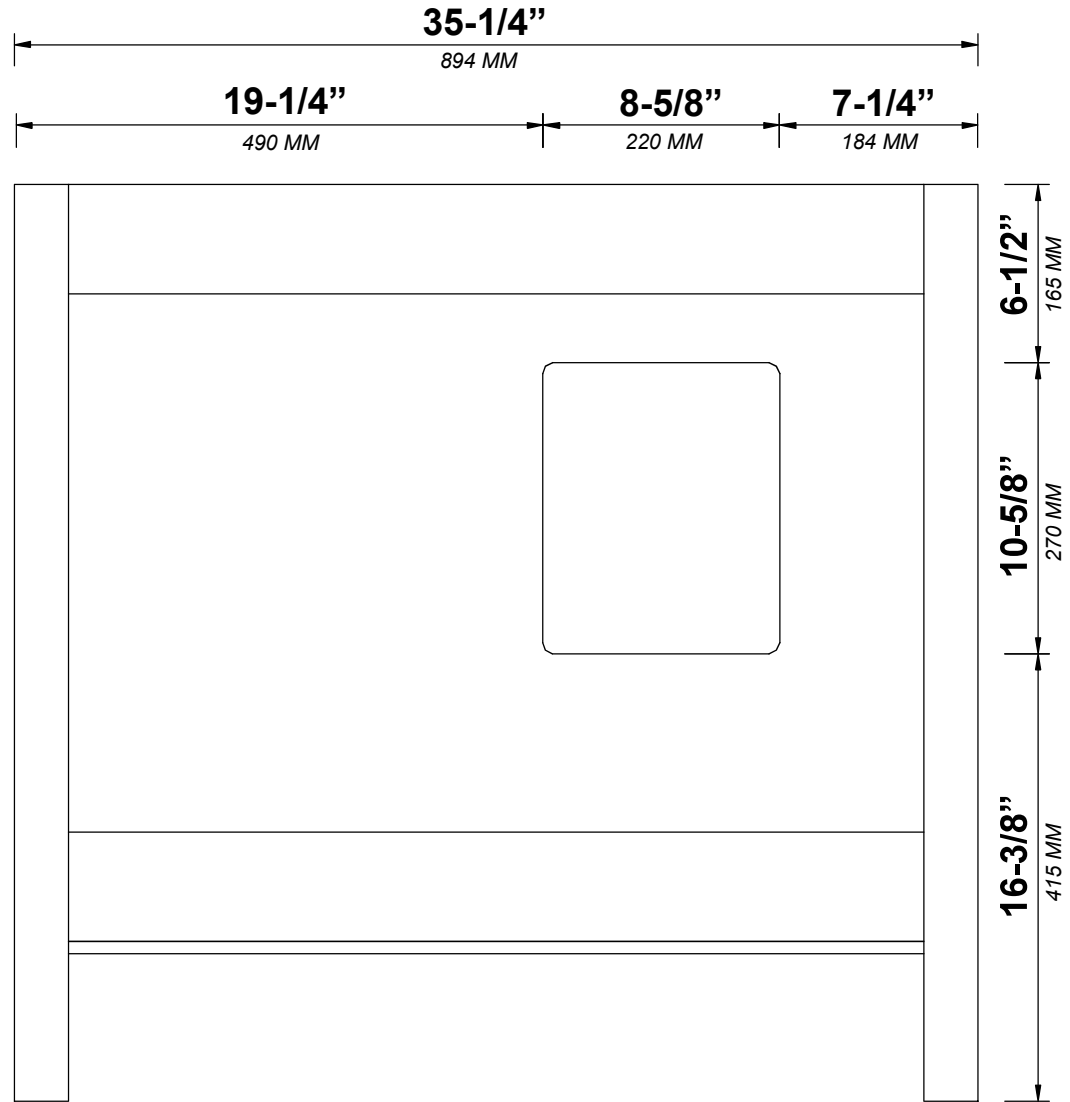

CAMBRIDGE 36 IN SINGLE LEFT OFFSET SINK CABINET

BACK VIEW