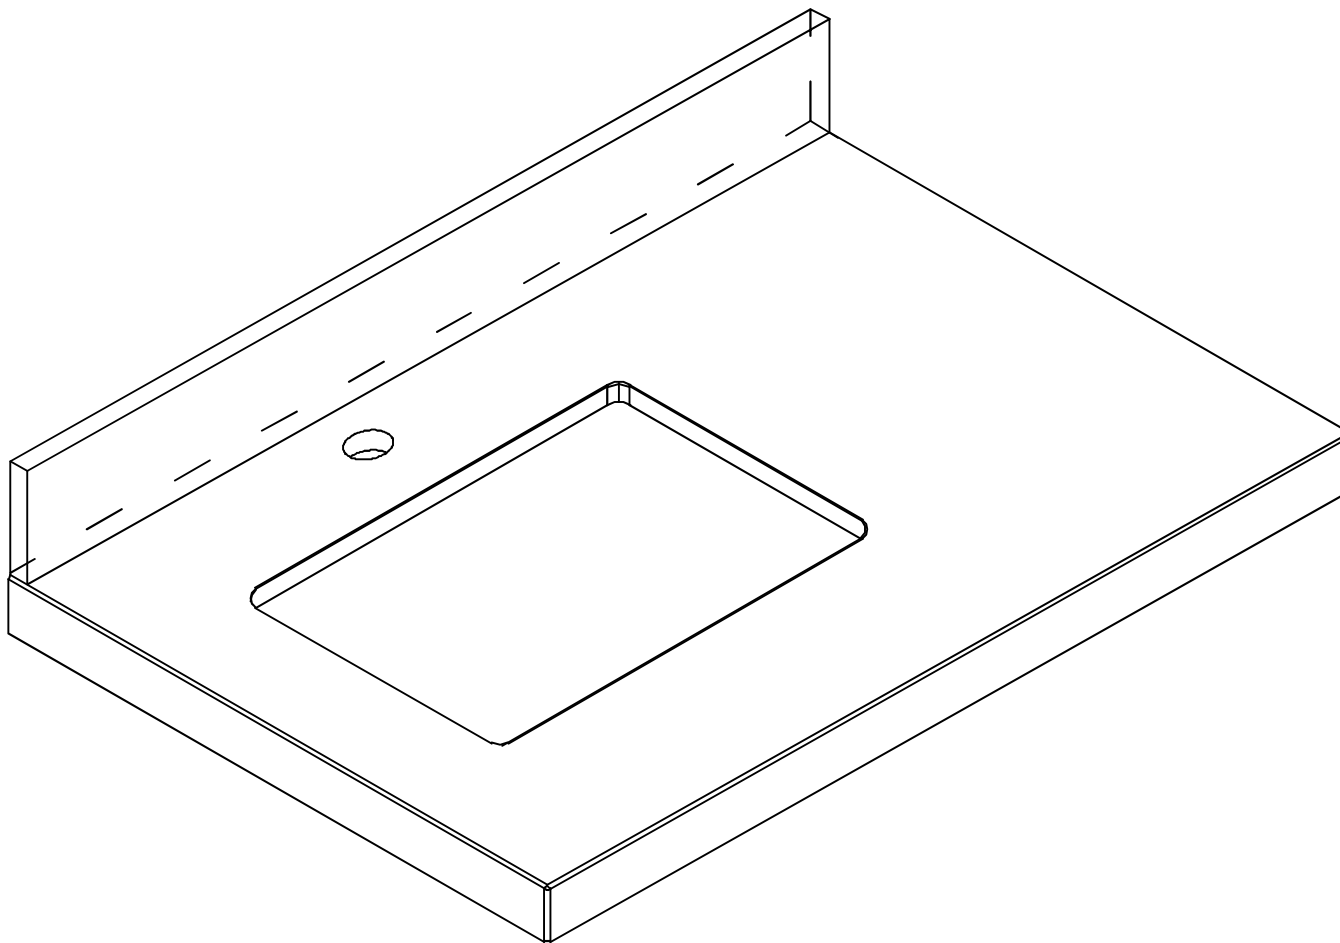

## BACK VIEW

# 36 IN SINGLE LEFT OFFSET SINK 2 IN STRAIGHT MITERED EDGE COUNTERTOP

NOTE: The dimensions specified below pertain exclusively to **Straight Mitered Edge** countertops. For information regarding **Double Cove Edge** dimensions, please refer to the Double Cove Edge dimensions section.