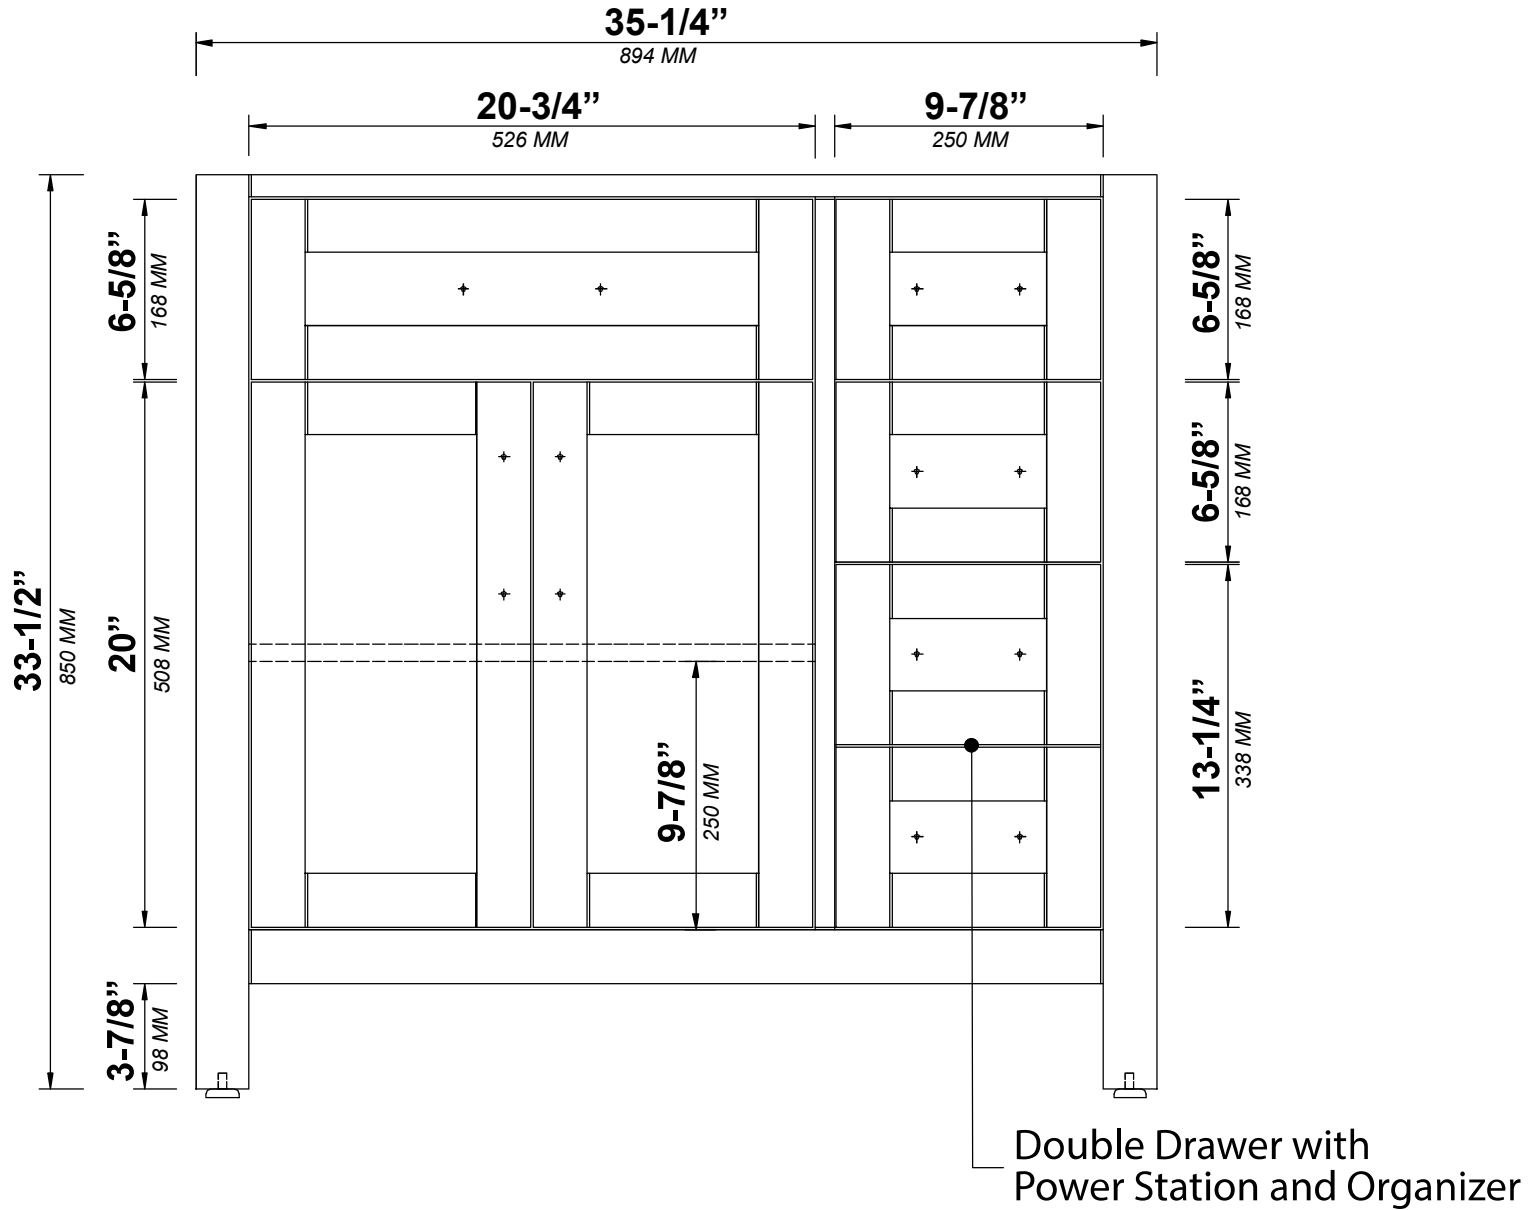

CAMBRIDGE 36 IN SINGLE LEFT OFFSET SINK CABINET

FRONT VIEW