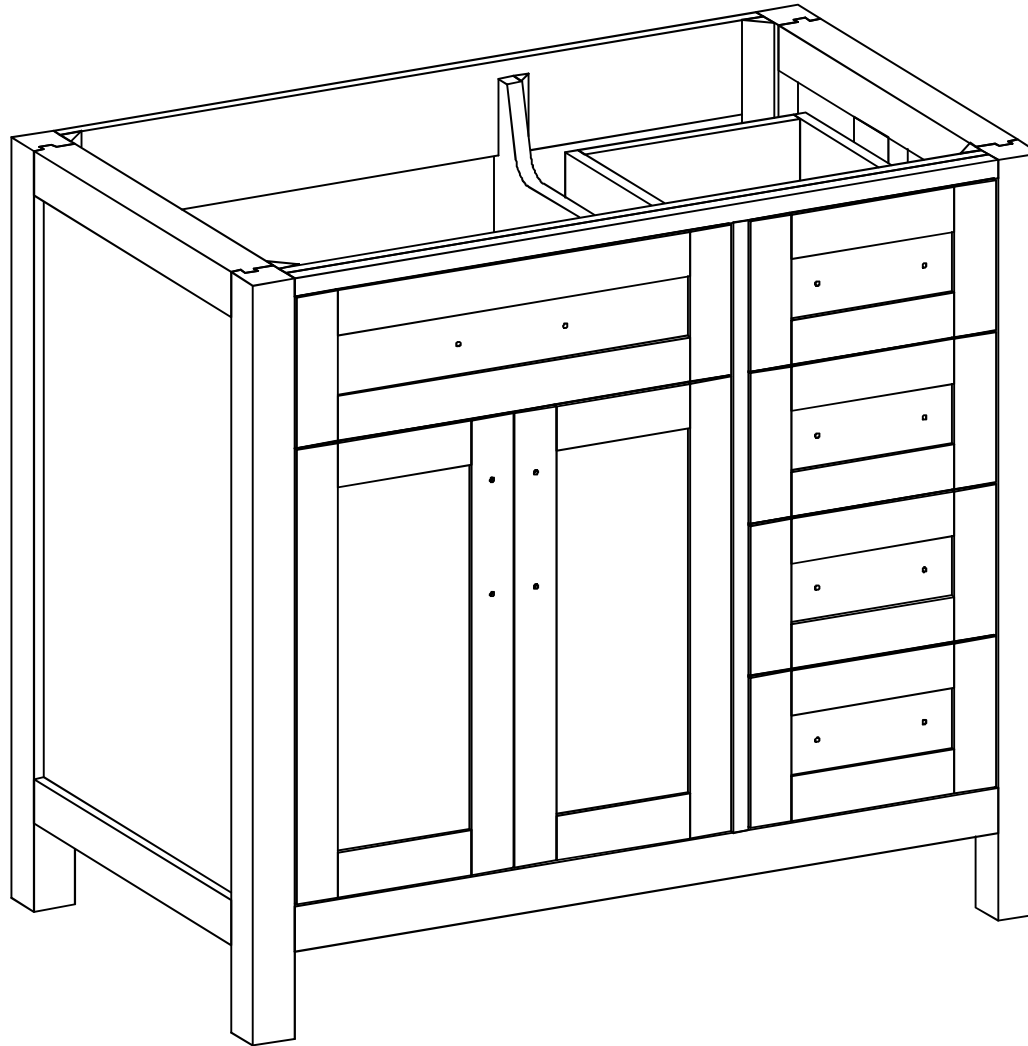

**CAMBRIDGE 36 IN SINGLE LEFT OFFSET SINK  
BATHROOM VANITY**

# CAMBRIDGE 36 IN SINGLE LEFT OFFSET SINK CABINET