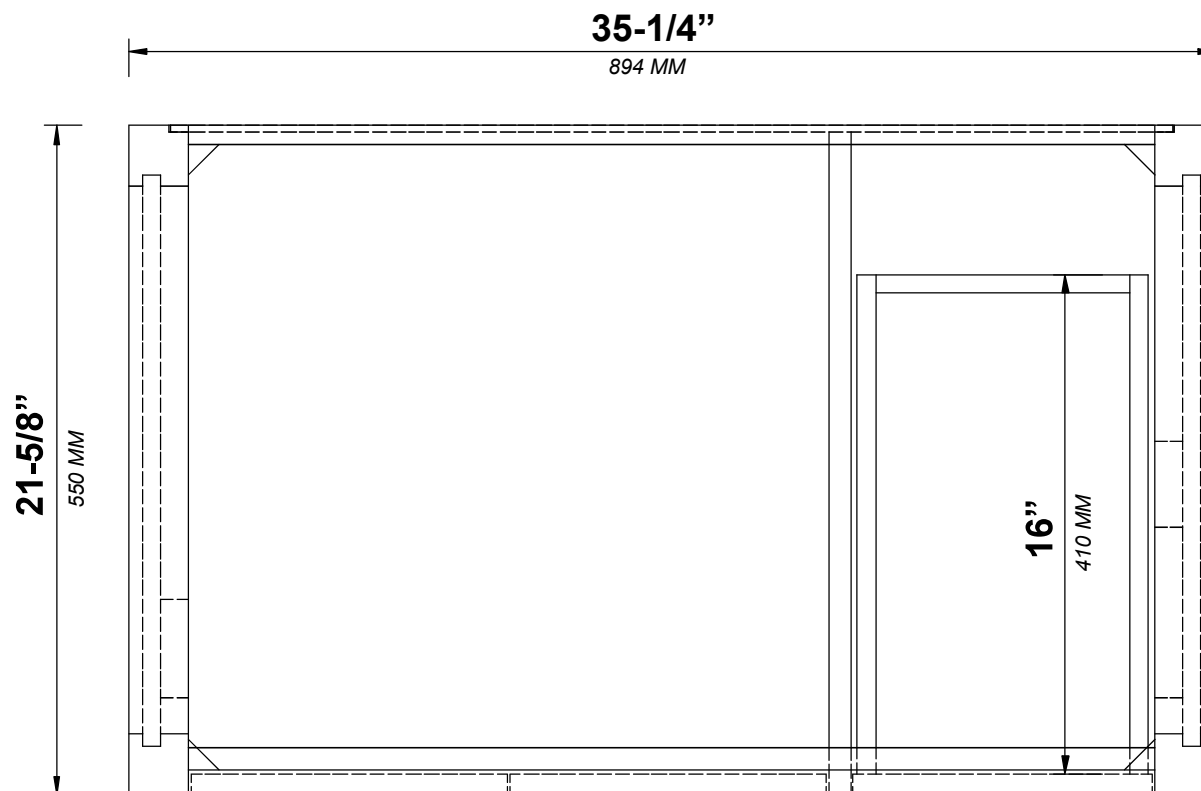

CAMBRIDGE 36 IN SINGLE LEFT OFFSET SINK CABINET

TOP VIEW