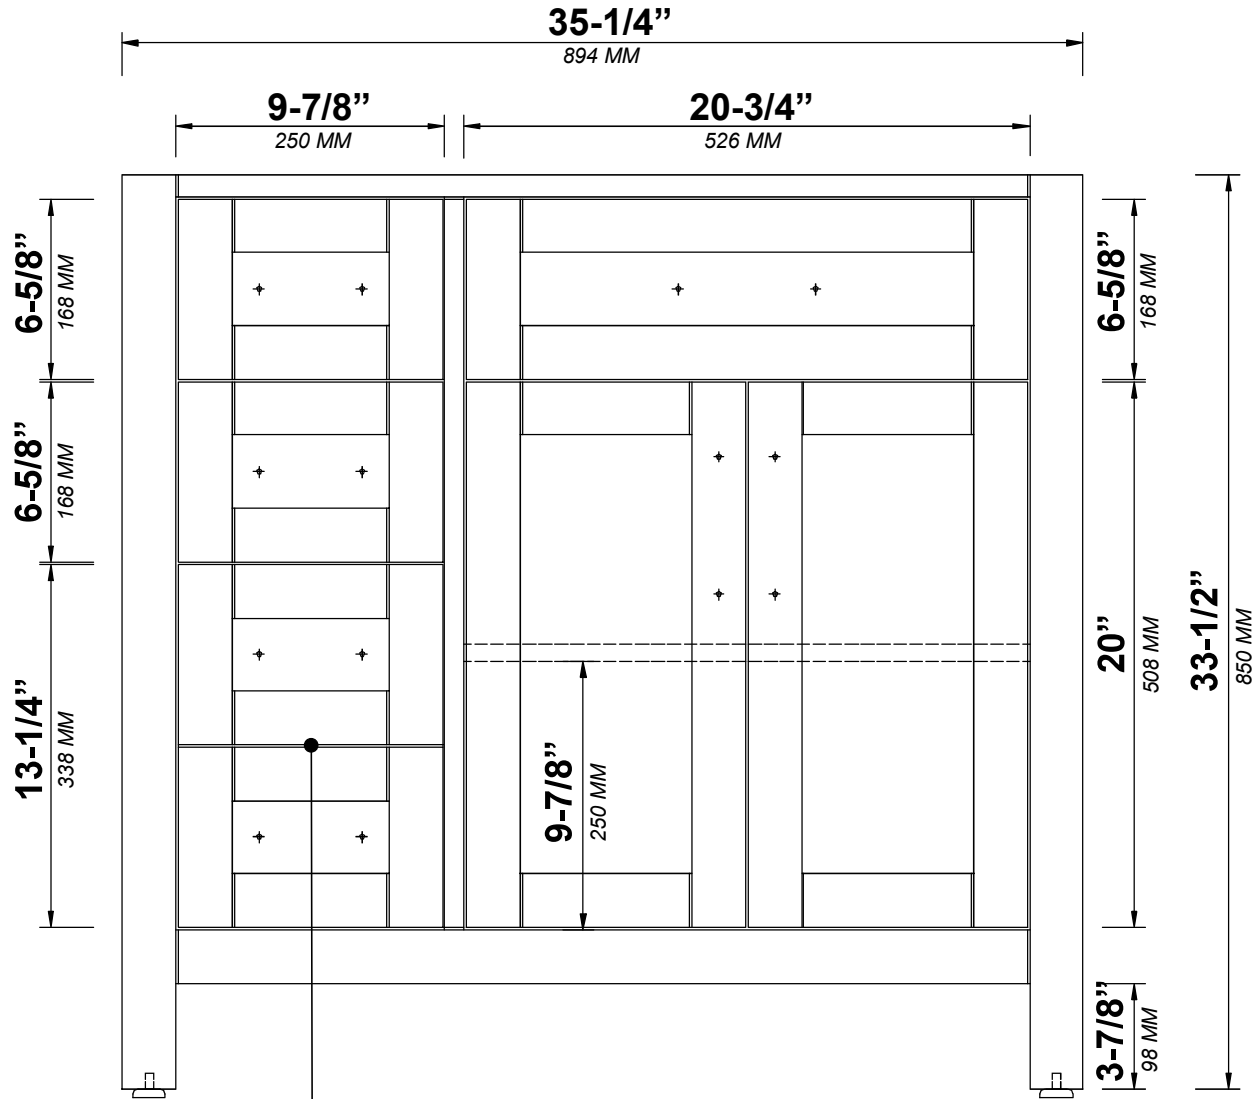

**CAMBRIDGE 36 IN SINGLE RIGHT OFFSET SINK
BATHROOM VANITY**

CAMBRIDGE 36 IN SINGLE RIGHT OFFSET SINK CABINET

FRONT VIEW

Double Drawer with
Power Station and Organizer

CAMBRIDGE 36 IN SINGLE RIGHT OFFSET SINK CABINET

NOTE: The dimensions specified below pertain exclusively to **Straight Mitered Edge** countertops. For information regarding **Double Cove Edge** dimensions, please refer to the Double Cove Edge dimensions section.

STANDARD RECTANGULAR UNDERMOUNT SINK

Note: All measurements are ± 1/4".

36 IN SINGLE RIGHT OFFSET SINK 1.5 IN DOUBLE COVE EDGE COUNTERTOP

36 IN SINGLE RIGHT OFFSET SINK 1.5 IN DOUBLE COVE EDGE COUNTERTOP

NOTE: The dimensions specified below pertain exclusively to **Double Cove Edge** countertops. For information regarding **Straight Mitered Edge** dimensions, please refer to the **Straight Mitered Edge** dimensions section.