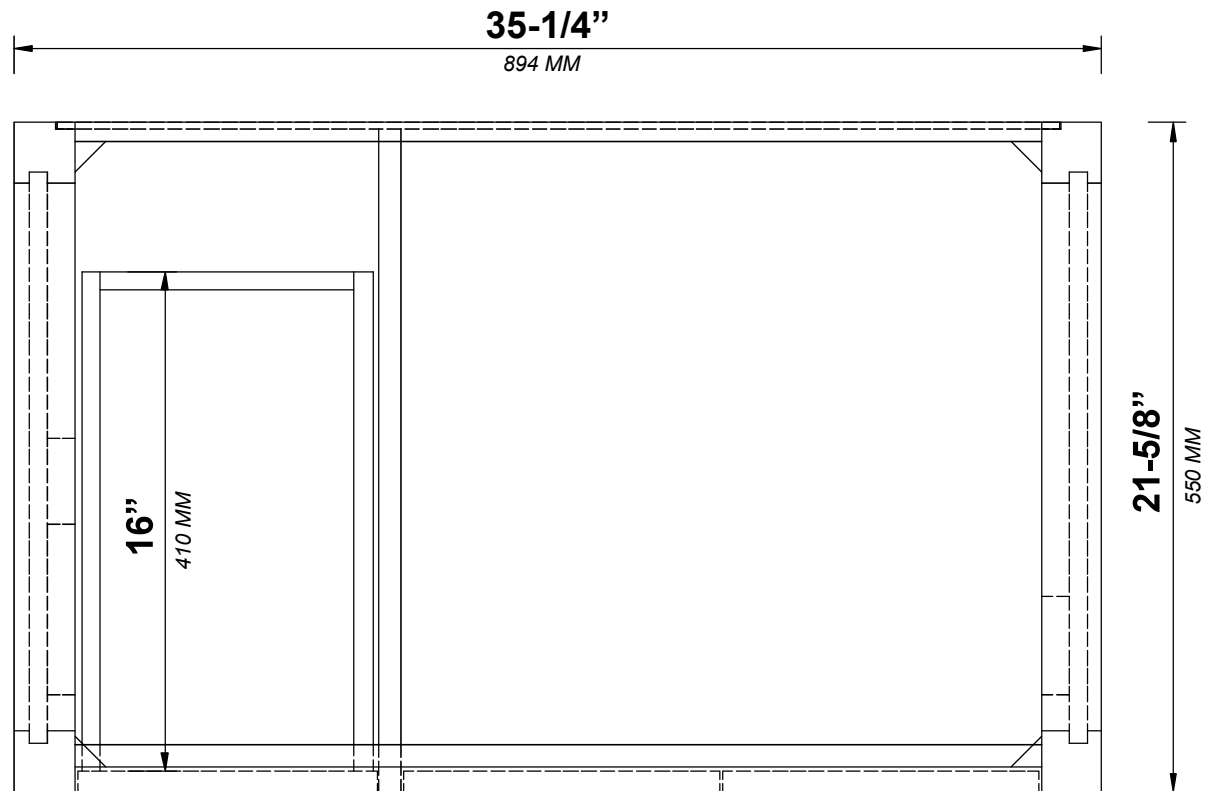

CAMBRIDGE 36 IN SINGLE RIGHT OFFSET SINK CABINET

TOP VIEW