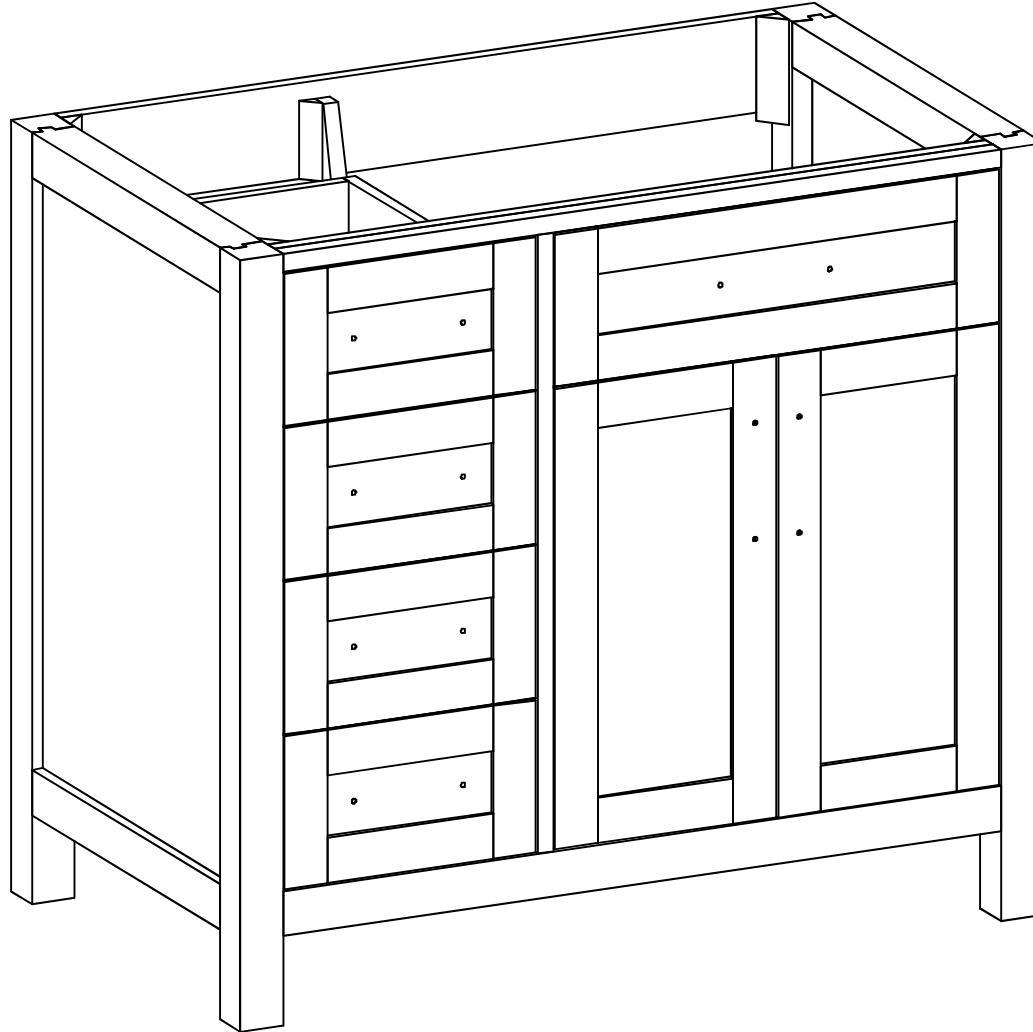

**CAMBRIDGE 36 IN SINGLE RIGHT OFFSET SINK
BATHROOM VANITY**

CAMBRIDGE 36 IN SINGLE RIGHT OFFSET SINK CABINET

FRONT VIEW

Double Drawer with
Power Station and Organizer

CAMBRIDGE 36 IN SINGLE RIGHT OFFSET SINK CABINET

TOP VIEW

CAMBRIDGE 36 IN SINGLE RIGHT OFFSET SINK CABINET

BACK VIEW

CAMBRIDGE 36 IN SINGLE RIGHT OFFSET SINK CABINET

SIDE VIEW

36 IN SINGLE RIGHT OFFSET SINK 2 IN STRAIGHT MITERED EDGE COUNTERTOP

36 IN SINGLE RIGHT OFFSET SINK 2 IN STRAIGHT MITERED EDGE COUNTERTOP

NOTE: The dimensions specified below pertain exclusively to **Straight Mitered Edge** countertops. For information regarding **Double Cove Edge** dimensions, please refer to the Double Cove Edge dimensions section.

STANDARD RECTANGULAR UNDERMOUNT SINK

Note: All measurements are ± 1/4".

36 IN SINGLE RIGHT OFFSET SINK 1.5 IN DOUBLE COVE EDGE COUNTERTOP

36 IN SINGLE RIGHT OFFSET SINK 1.5 IN DOUBLE COVE EDGE COUNTERTOP