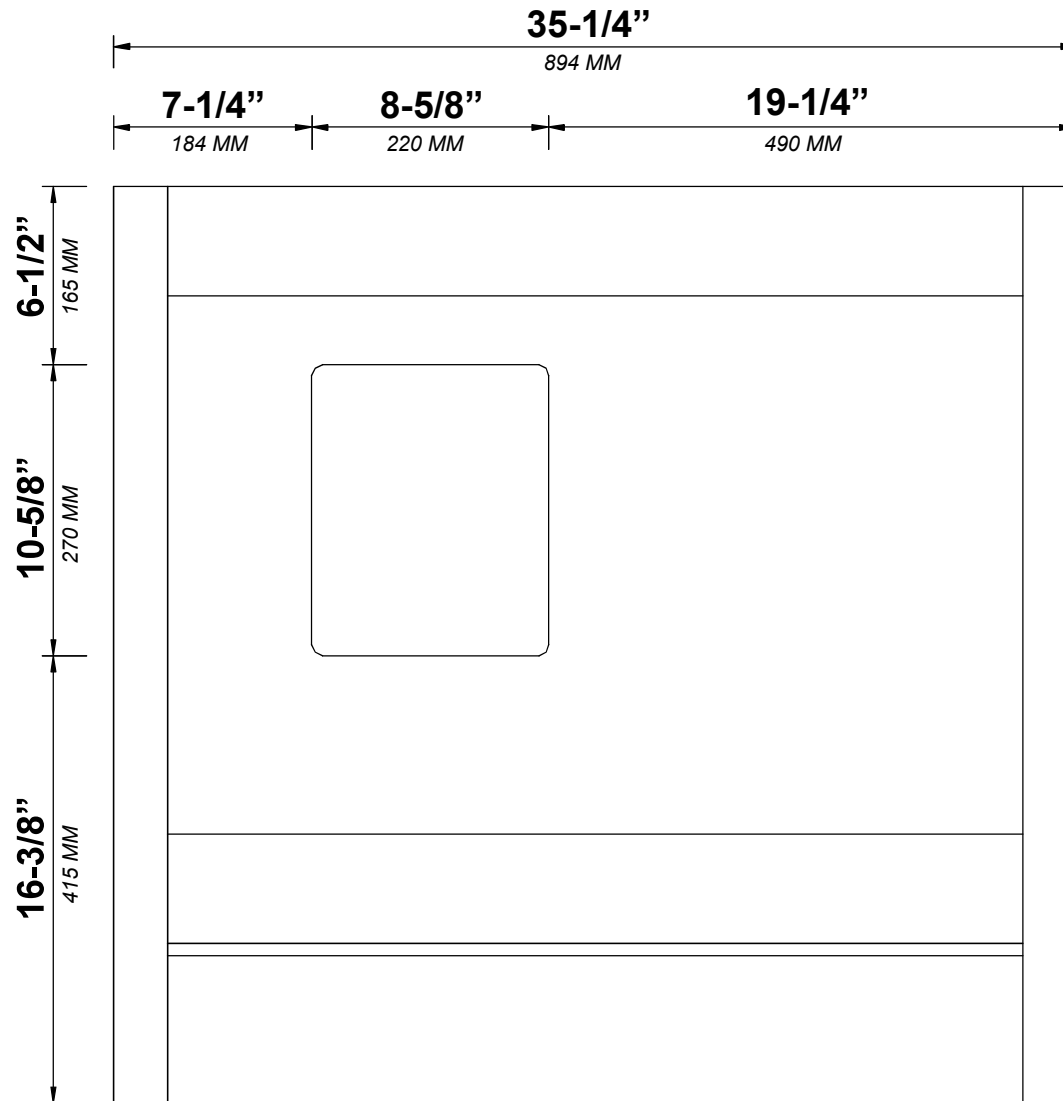

CAMBRIDGE 36 IN SINGLE RIGHT OFFSET SINK CABINET

BACK VIEW