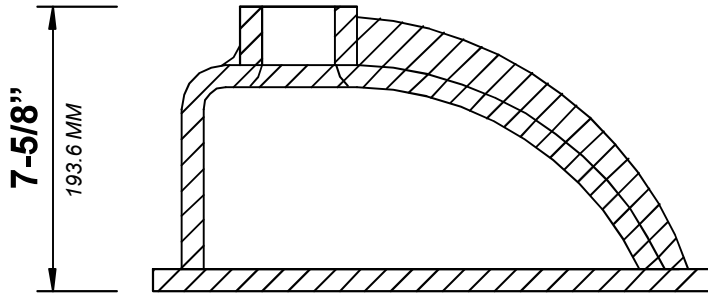

TOP VIEW

CAMBRIDGE 36 IN SINGLE RIGHT OFFSET SINK CABINET

BACK VIEW

CAMBRIDGE 36 IN SINGLE RIGHT OFFSET SINK CABINET

SIDE VIEW

36 IN SINGLE RIGHT OFFSET SINK 2 IN STRAIGHT MITERED EDGE COUNTERTOP

36 IN SINGLE RIGHT OFFSET SINK 2 IN STRAIGHT MITERED EDGE COUNTERTOP

NOTE: The dimensions specified below pertain exclusively to **Straight Mitered Edge** countertops. For information regarding **Double Cove Edge** dimensions, please refer to the Double Cove Edge dimensions section.

STANDARD RECTANGULAR UNDERMOUNT SINK

Note: All measurements are ± 1/4".

36 IN SINGLE RIGHT OFFSET SINK 1.5 IN DOUBLE COVE EDGE COUNTERTOP

36 IN SINGLE RIGHT OFFSET SINK 1.5 IN DOUBLE COVE EDGE COUNTERTOP

NOTE: The dimensions specified below pertain exclusively to **Double Cove Edge** countertops. For information regarding **Straight Mitered Edge** dimensions, please refer to the **Straight Mitered Edge** dimensions section.