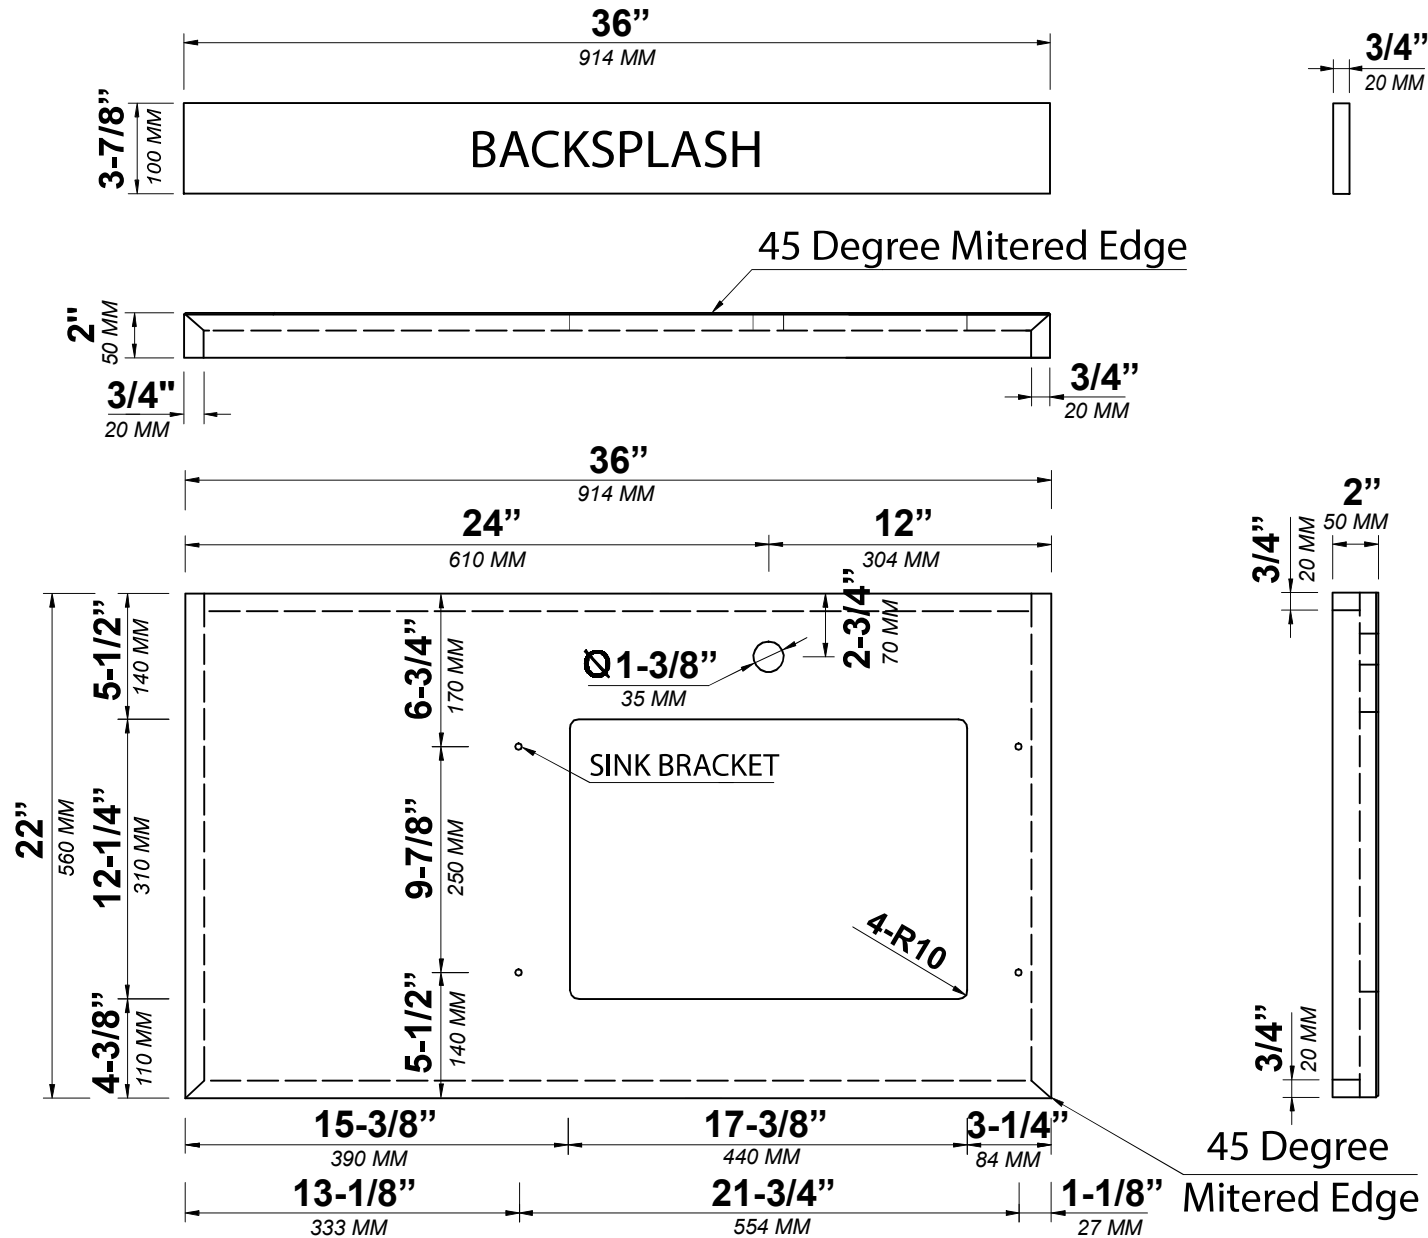

TOP VIEW

CAMBRIDGE 36 IN SINGLE RIGHT OFFSET SINK CABINET

BACK VIEW

CAMBRIDGE 36 IN SINGLE RIGHT OFFSET SINK CABINET

SIDE VIEW

36 IN SINGLE RIGHT OFFSET SINK 2 IN STRAIGHT MITERED EDGE COUNTERTOP

36 IN SINGLE RIGHT OFFSET SINK 2 IN STRAIGHT MITERED EDGE COUNTERTOP

NOTE: The dimensions specified below pertain exclusively to **Straight Mitered Edge** countertops. For information regarding **Double Cove Edge** dimensions, please refer to the Double Cove Edge dimensions section.

STANDARD RECTANGULAR UNDERMOUNT SINK

Note: All measurements are ± 1/4".

36 IN SINGLE RIGHT OFFSET SINK 1.5 IN DOUBLE COVE EDGE COUNTERTOP

36 IN SINGLE RIGHT OFFSET SINK 1.5 IN DOUBLE COVE EDGE COUNTERTOP

NOTE: The dimensions specified below pertain exclusively to **Double Cove Edge** countertops. For information regarding **Straight Mitered Edge** dimensions, please refer to the **Straight Mitered Edge** dimensions section.