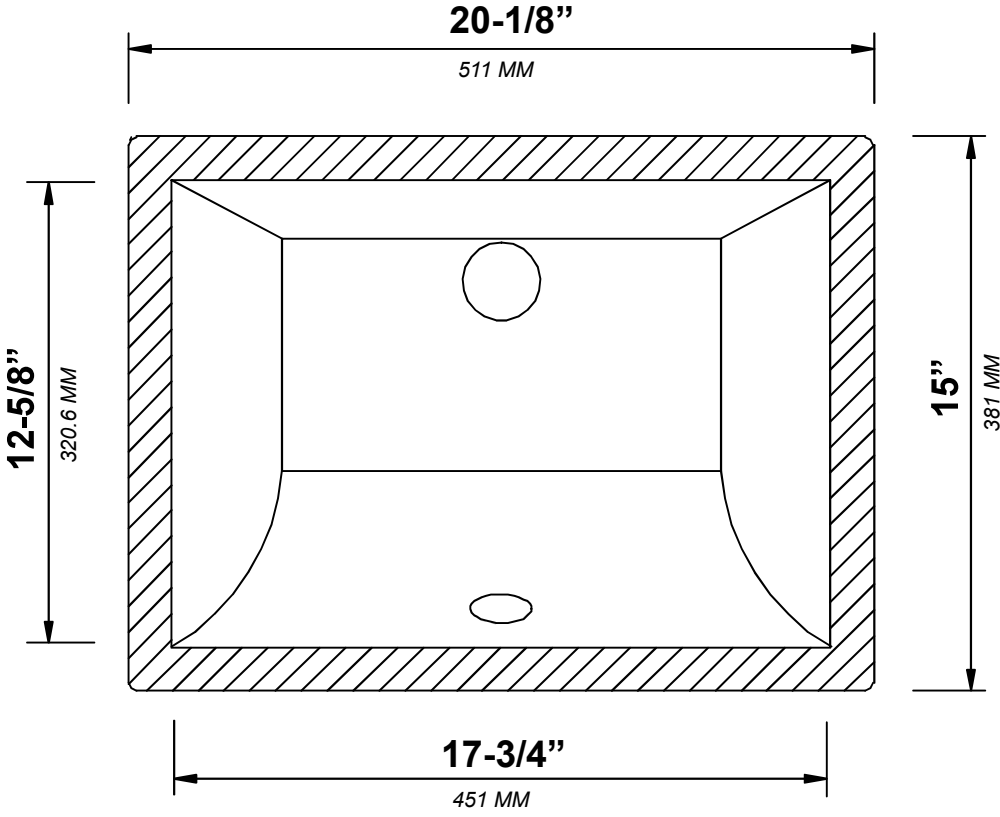

TOP VIEW

CAMBRIDGE 36 IN SINGLE RIGHT OFFSET SINK CABINET

BACK VIEW

CAMBRIDGE 36 IN SINGLE RIGHT OFFSET SINK CABINET

SIDE VIEW

36 IN SINGLE RIGHT OFFSET SINK 2 IN STRAIGHT MITERED EDGE COUNTERTOP

36 IN SINGLE RIGHT OFFSET SINK 2 IN STRAIGHT MITERED EDGE COUNTERTOP

NOTE: The dimensions specified below pertain exclusively to **Straight Mitered Edge** countertops. For information regarding **Double Cove Edge** dimensions, please refer to the Double Cove Edge dimensions section.

STANDARD RECTANGULAR UNDERMOUNT SINK

Note: All measurements are ± 1/4".

36 IN SINGLE RIGHT OFFSET SINK 1.5 IN DOUBLE COVE EDGE COUNTERTOP

36 IN SINGLE RIGHT OFFSET SINK 1.5 IN DOUBLE COVE EDGE COUNTERTOP

NOTE: The dimensions specified below pertain exclusively to **Double Cove Edge** countertops. For information regarding **Straight Mitered Edge** dimensions, please refer to the **Straight Mitered Edge** dimensions section.