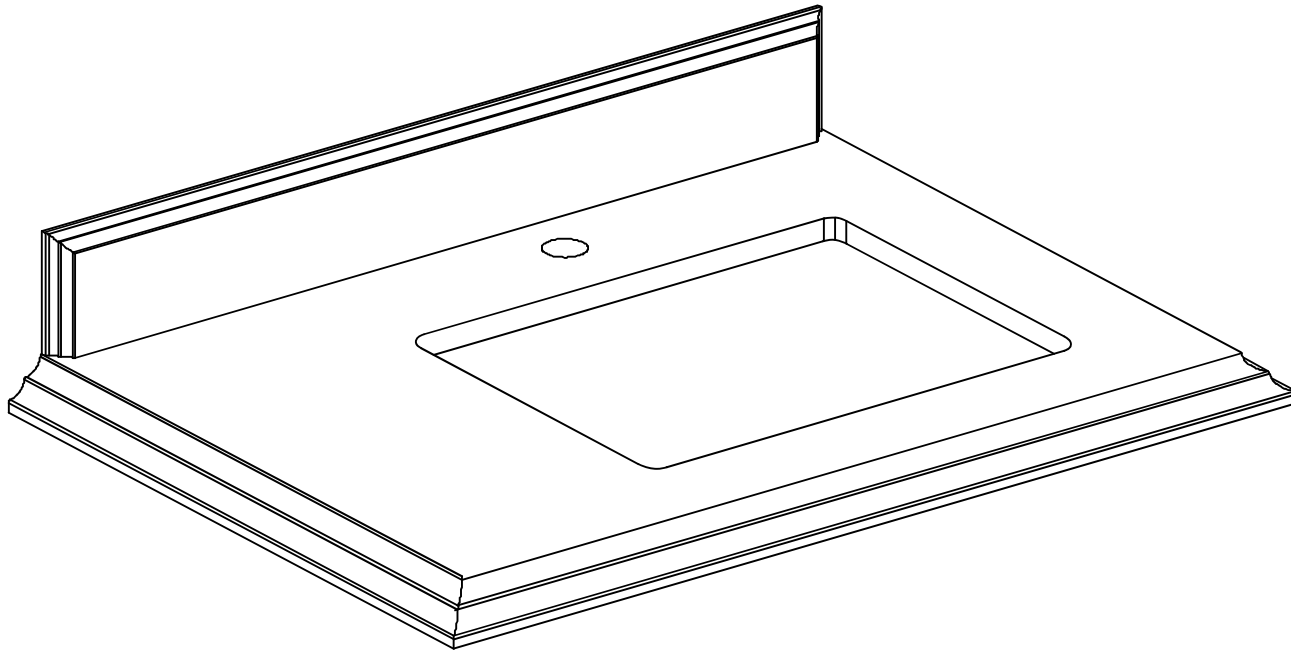

**CAMBRIDGE 36 IN SINGLE RIGHT OFFSET SINK
BATHROOM VANITY**

CAMBRIDGE 36 IN SINGLE RIGHT OFFSET SINK CABINET

FRONT VIEW

Double Drawer with
Power Station and Organizer

CAMBRIDGE 36 IN SINGLE RIGHT OFFSET SINK CABINET

NOTE: The dimensions specified below pertain exclusively to **Straight Mitered Edge** countertops. For information regarding **Double Cove Edge** dimensions, please refer to the Double Cove Edge dimensions section.

STANDARD RECTANGULAR UNDERMOUNT SINK

Note: All measurements are ± 1/4".

36 IN SINGLE RIGHT OFFSET SINK 1.5 IN DOUBLE COVE EDGE COUNTERTOP

36 IN SINGLE RIGHT OFFSET SINK 1.5 IN DOUBLE COVE EDGE COUNTERTOP

NOTE: The dimensions specified below pertain exclusively to **Double Cove Edge** countertops. For information regarding **Straight Mitered Edge** dimensions, please refer to the **Straight Mitered Edge** dimensions section.