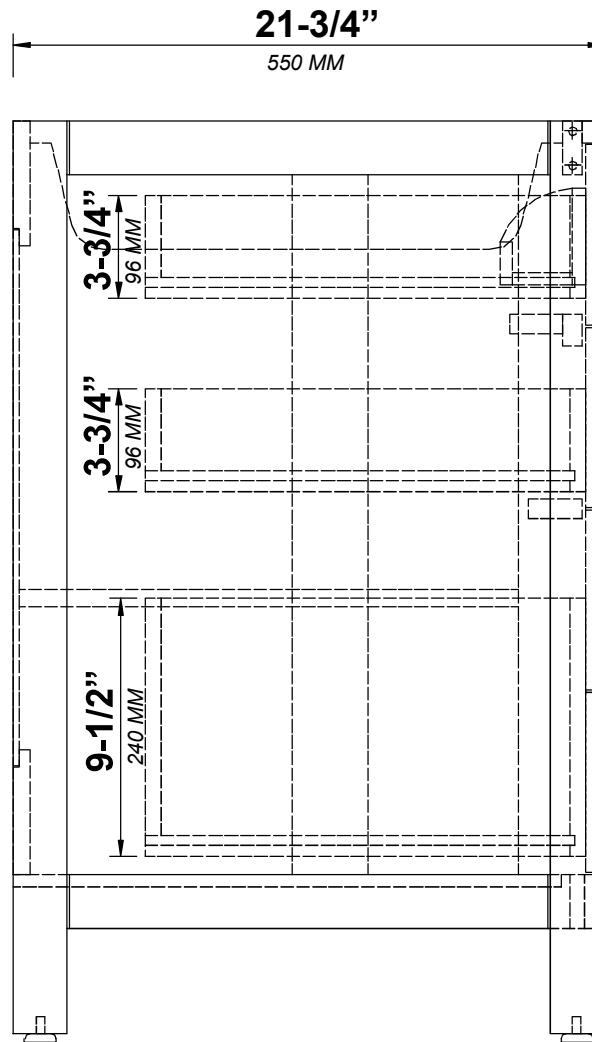

TOP VIEW

CAMBRIDGE 36 IN SINGLE RIGHT OFFSET SINK CABINET

BACK VIEW

CAMBRIDGE 36 IN SINGLE RIGHT OFFSET SINK CABINET

SIDE VIEW

36 IN SINGLE RIGHT OFFSET SINK 2 IN STRAIGHT MITERED EDGE COUNTERTOP

36 IN SINGLE RIGHT OFFSET SINK 2 IN STRAIGHT MITERED EDGE COUNTERTOP

NOTE: The dimensions specified below pertain exclusively to **Straight Mitered Edge** countertops. For information regarding **Double Cove Edge** dimensions, please refer to the Double Cove Edge dimensions section.

STANDARD RECTANGULAR UNDERMOUNT SINK

Note: All measurements are ± 1/4".

36 IN SINGLE RIGHT OFFSET SINK 1.5 IN DOUBLE COVE EDGE COUNTERTOP

36 IN SINGLE RIGHT OFFSET SINK 1.5 IN DOUBLE COVE EDGE COUNTERTOP

NOTE: The dimensions specified below pertain exclusively to **Double Cove Edge** countertops. For information regarding **Straight Mitered Edge** dimensions, please refer to the **Straight Mitered Edge** dimensions section.