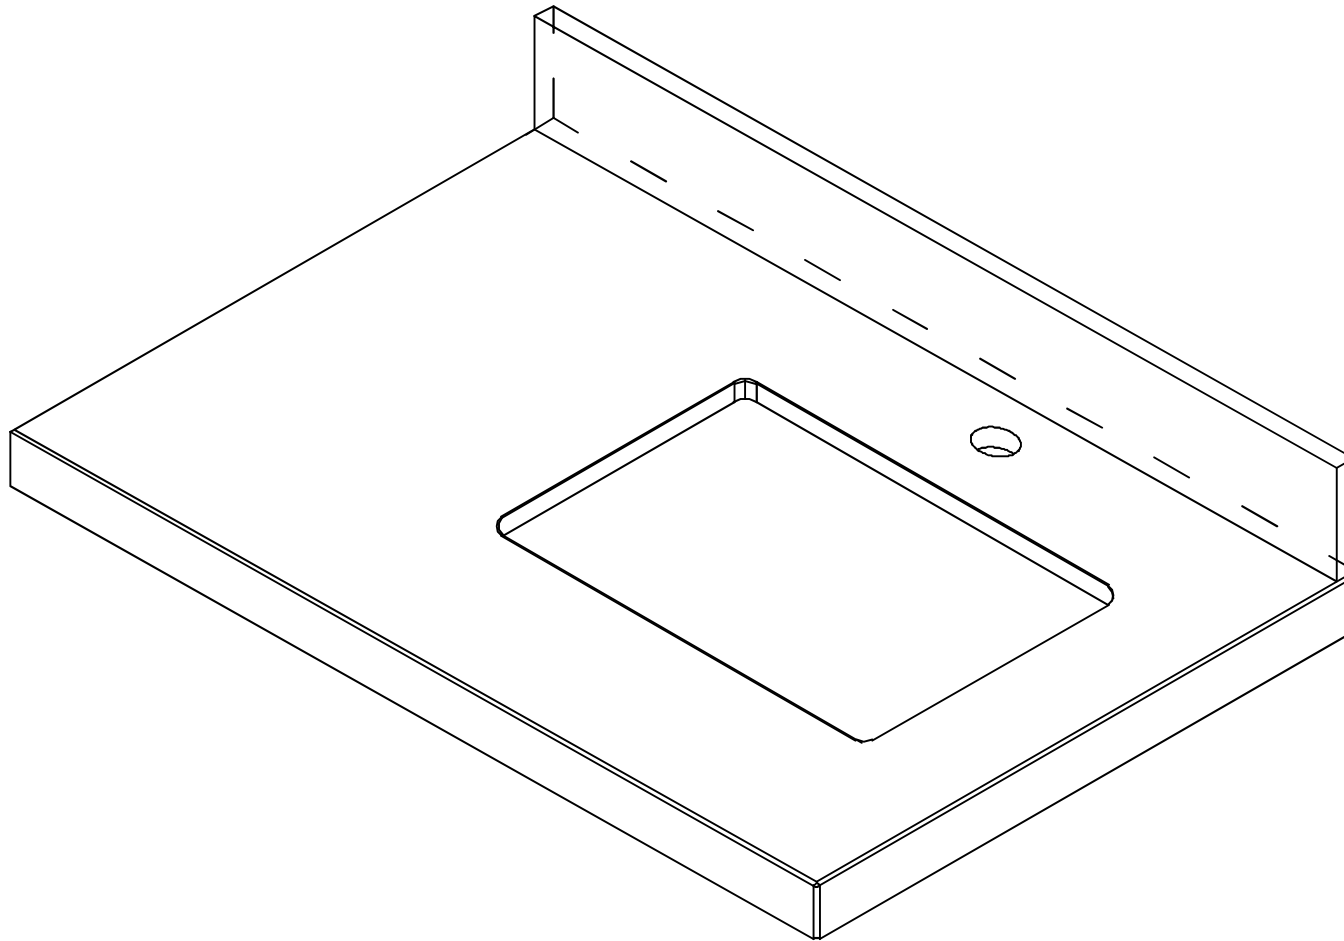

**CAMBRIDGE 36 IN SINGLE RIGHT OFFSET SINK
BATHROOM VANITY**

CAMBRIDGE 36 IN SINGLE RIGHT OFFSET SINK CABINET

FRONT VIEW

Double Drawer with
Power Station and Organizer

CAMBRIDGE 36 IN SINGLE RIGHT OFFSET SINK CABINET

TOP VIEW

CAMBRIDGE 36 IN SINGLE RIGHT OFFSET SINK CABINET

BACK VIEW

CAMBRIDGE 36 IN SINGLE RIGHT OFFSET SINK CABINET

SIDE VIEW

36 IN SINGLE RIGHT OFFSET SINK 2 IN STRAIGHT MITERED EDGE COUNTERTOP

36 IN SINGLE RIGHT OFFSET SINK 2 IN STRAIGHT MITERED EDGE COUNTERTOP

NOTE: The dimensions specified below pertain exclusively to **Straight Mitered Edge** countertops. For information regarding **Double Cove Edge** dimensions, please refer to the Double Cove Edge dimensions section.

STANDARD RECTANGULAR UNDERMOUNT SINK

Note: All measurements are ± 1/4".

36 IN SINGLE RIGHT OFFSET SINK 1.5 IN DOUBLE COVE EDGE COUNTERTOP

36 IN SINGLE RIGHT OFFSET SINK 1.5 IN DOUBLE COVE EDGE COUNTERTOP