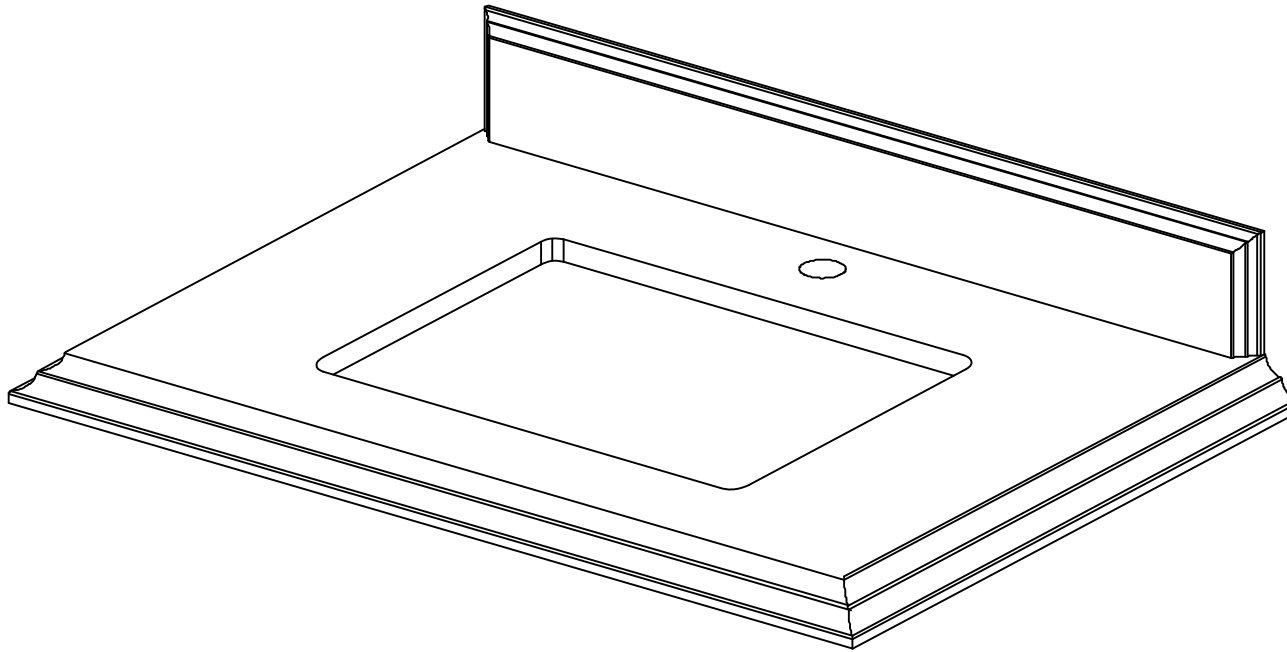

**MALIBU MANGO 30 IN SINGLE SINK
BATHROOM VANITY**

MALIBU MANGO 30 IN SINGLE SINK CABINET

FRONT VIEW

MALIBU MANGO 30 IN SINGLE SINK CABINET

TOP VIEW

MALIBU MANGO 30 IN SINGLE SINK CABINET

BACK VIEW

MALIBU MANGO 30 IN SINGLE SINK CABINET

SIDE VIEW

30 IN SINGLE SINK 2 IN STRAIGHT MITERED EDGE COUNTERTOP

30 IN SINGLE SINK 2 IN STRAIGHT MITERED EDGE COUNTERTOP

NOTE: The dimensions specified below pertain exclusively to **Straight Mitered Edge** countertops. For information regarding **Double Cove Edge** dimensions, please refer to the Double Cove Edge dimensions section.

STANDARD RECTANGULAR UNDERMOUNT SINK

30 IN SINGLE SINK 1.5 IN DOUBLE COVE EDGE COUNTERTOP

30 IN SINGLE SINK 1.5 IN DOUBLE COVE EDGE COUNTERTOP

NOTE: The dimensions specified below pertain exclusively to **Double Cove Edge** countertops. For information regarding **Straight Mitered Edge** dimensions, please refer to the Straight Mitered Edge dimensions section.