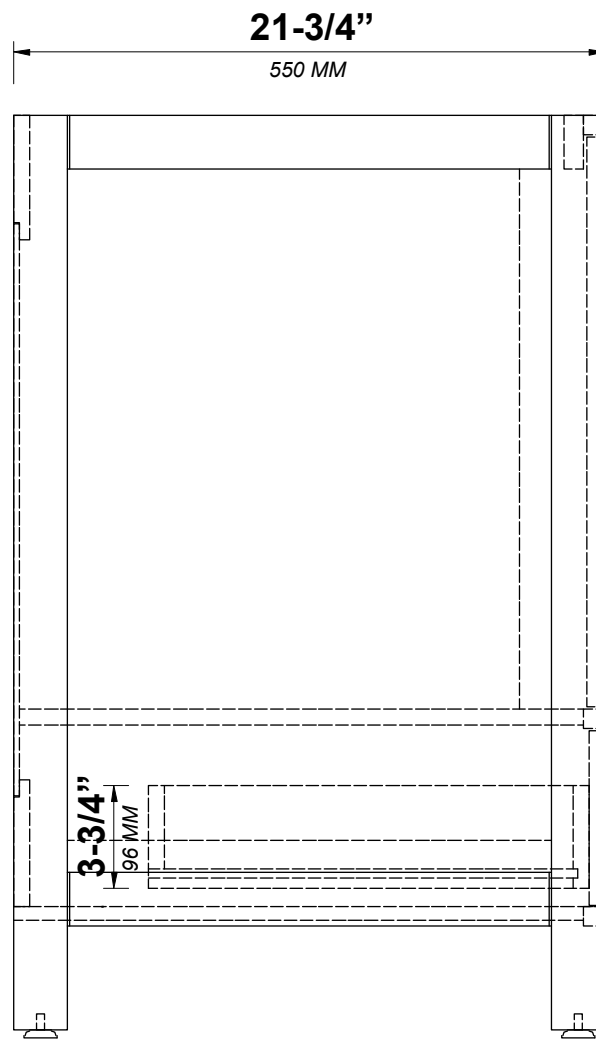

**MALIBU MANGO 30 IN SINGLE SINK
BATHROOM VANITY**

MALIBU MANGO 30 IN SINGLE SINK CABINET

FRONT VIEW

MALIBU MANGO 30 IN SINGLE SINK CABINET

TOP VIEW

MALIBU MANGO 30 IN SINGLE SINK CABINET

BACK VIEW

MALIBU MANGO 30 IN SINGLE SINK CABINET

SIDE VIEW

30 IN SINGLE SINK 2 IN STRAIGHT MITERED EDGE COUNTERTOP

30 IN SINGLE SINK 2 IN STRAIGHT MITERED EDGE COUNTERTOP

NOTE: The dimensions specified below pertain exclusively to **Straight Mitered Edge** countertops. For information regarding **Double Cove Edge** dimensions, please refer to the Double Cove Edge dimensions section.

STANDARD RECTANGULAR UNDERMOUNT SINK

30 IN SINGLE SINK 1.5 IN DOUBLE COVE EDGE COUNTERTOP

30 IN SINGLE SINK 1.5 IN DOUBLE COVE EDGE COUNTERTOP

NOTE: The dimensions specified below pertain exclusively to **Double Cove Edge** countertops. For information regarding **Straight Mitered Edge** dimensions, please refer to the Straight Mitered Edge dimensions section.