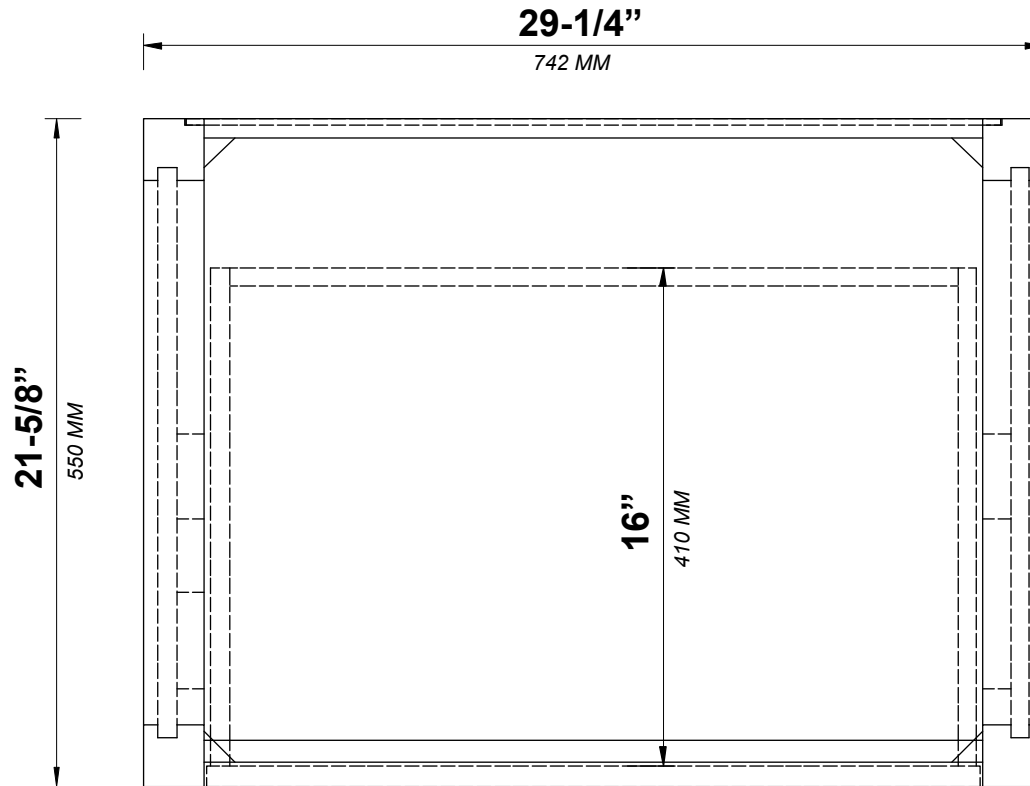

**MALIBU MANGO 30 IN SINGLE SINK
BATHROOM VANITY**

MALIBU MANGO 30 IN SINGLE SINK CABINET

FRONT VIEW

MALIBU MANGO 30 IN SINGLE SINK CABINET

TOP VIEW

MALIBU MANGO 30 IN SINGLE SINK CABINET

BACK VIEW

MALIBU MANGO 30 IN SINGLE SINK CABINET

SIDE VIEW

30 IN SINGLE SINK 2 IN STRAIGHT MITERED EDGE COUNTERTOP

30 IN SINGLE SINK 2 IN STRAIGHT MITERED EDGE COUNTERTOP

NOTE: The dimensions specified below pertain exclusively to **Straight Mitered Edge** countertops. For information regarding **Double Cove Edge** dimensions, please refer to the Double Cove Edge dimensions section.

STANDARD RECTANGULAR UNDERMOUNT SINK

30 IN SINGLE SINK 1.5 IN DOUBLE COVE EDGE COUNTERTOP

30 IN SINGLE SINK 1.5 IN DOUBLE COVE EDGE COUNTERTOP

NOTE: The dimensions specified below pertain exclusively to **Double Cove Edge** countertops. For information regarding **Straight Mitered Edge** dimensions, please refer to the Straight Mitered Edge dimensions section.