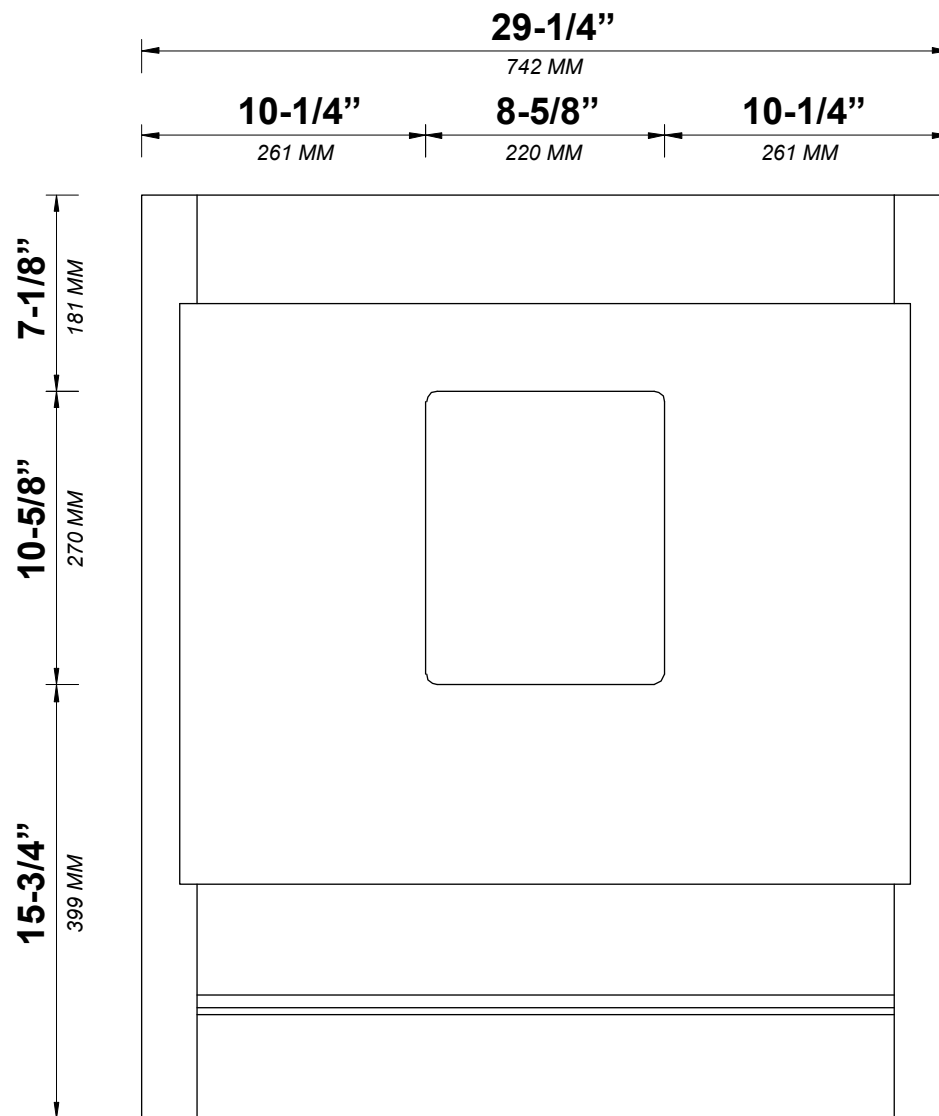

**MALIBU MANGO 30 IN SINGLE SINK
BATHROOM VANITY**

MALIBU MANGO 30 IN SINGLE SINK CABINET

FRONT VIEW

MALIBU MANGO 30 IN SINGLE SINK CABINET

TOP VIEW

MALIBU MANGO 30 IN SINGLE SINK CABINET

BACK VIEW

MALIBU MANGO 30 IN SINGLE SINK CABINET

SIDE VIEW

30 IN SINGLE SINK 2 IN STRAIGHT MITERED EDGE COUNTERTOP

30 IN SINGLE SINK 2 IN STRAIGHT MITERED EDGE COUNTERTOP

NOTE: The dimensions specified below pertain exclusively to **Straight Mitered Edge** countertops. For information regarding **Double Cove Edge** dimensions, please refer to the Double Cove Edge dimensions section.

STANDARD RECTANGULAR UNDERMOUNT SINK

30 IN SINGLE SINK 1.5 IN DOUBLE COVE EDGE COUNTERTOP

30 IN SINGLE SINK 1.5 IN DOUBLE COVE EDGE COUNTERTOP

NOTE: The dimensions specified below pertain exclusively to **Double Cove Edge** countertops. For information regarding **Straight Mitered Edge** dimensions, please refer to the Straight Mitered Edge dimensions section.