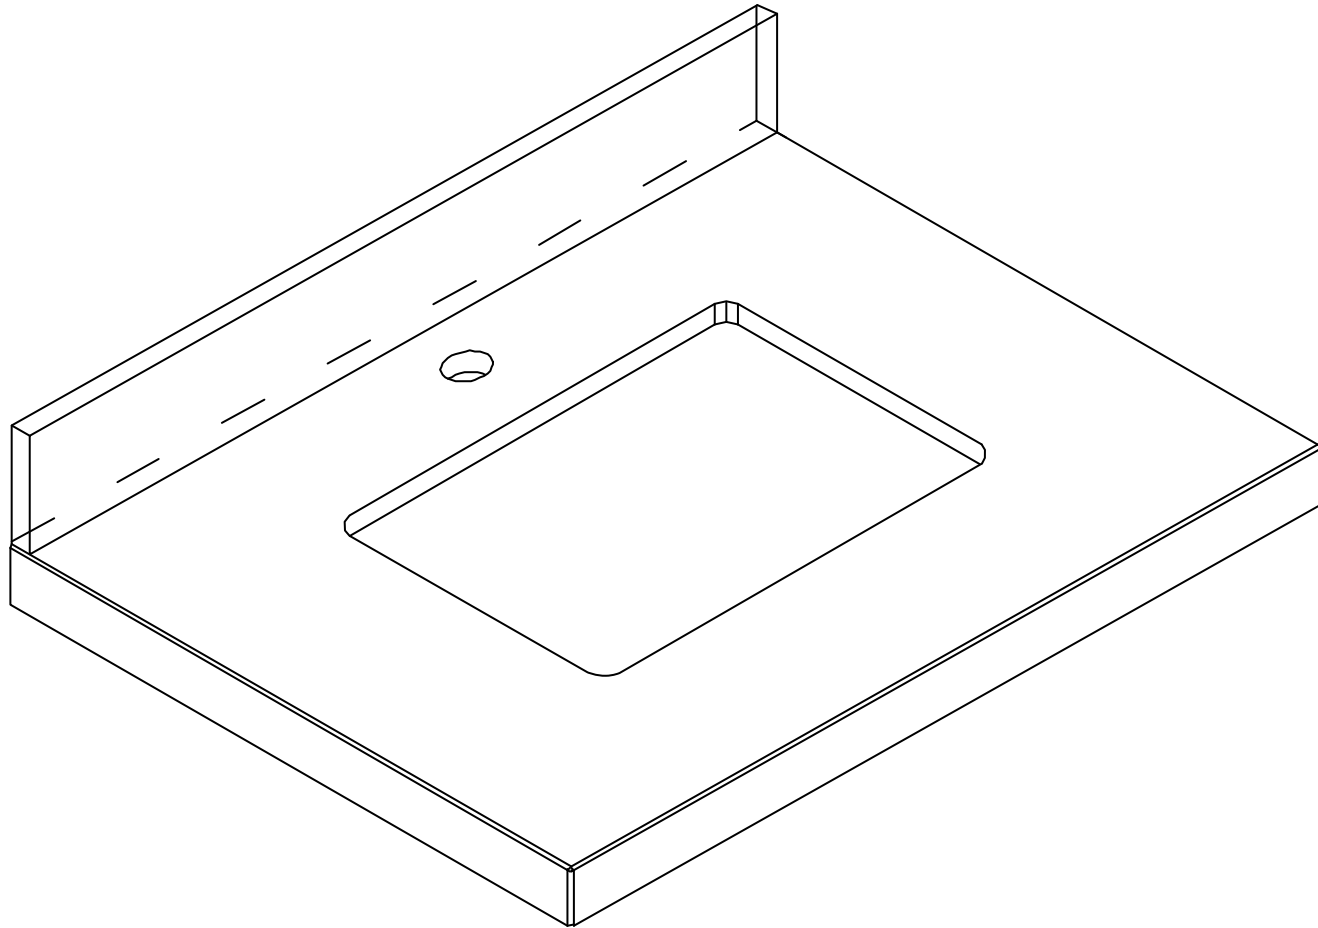

**MALIBU MANGO 30 IN SINGLE SINK
BATHROOM VANITY**

MALIBU MANGO 30 IN SINGLE SINK CABINET

FRONT VIEW

MALIBU MANGO 30 IN SINGLE SINK CABINET

TOP VIEW

MALIBU MANGO 30 IN SINGLE SINK CABINET

BACK VIEW

MALIBU MANGO 30 IN SINGLE SINK CABINET

SIDE VIEW

30 IN SINGLE SINK 2 IN STRAIGHT MITERED EDGE COUNTERTOP

30 IN SINGLE SINK 2 IN STRAIGHT MITERED EDGE COUNTERTOP

NOTE: The dimensions specified below pertain exclusively to **Straight Mitered Edge** countertops. For information regarding **Double Cove Edge** dimensions, please refer to the Double Cove Edge dimensions section.

STANDARD RECTANGULAR UNDERMOUNT SINK

30 IN SINGLE SINK 1.5 IN DOUBLE COVE EDGE COUNTERTOP

30 IN SINGLE SINK 1.5 IN DOUBLE COVE EDGE COUNTERTOP

NOTE: The dimensions specified below pertain exclusively to **Double Cove Edge** countertops. For information regarding **Straight Mitered Edge** dimensions, please refer to the Straight Mitered Edge dimensions section.