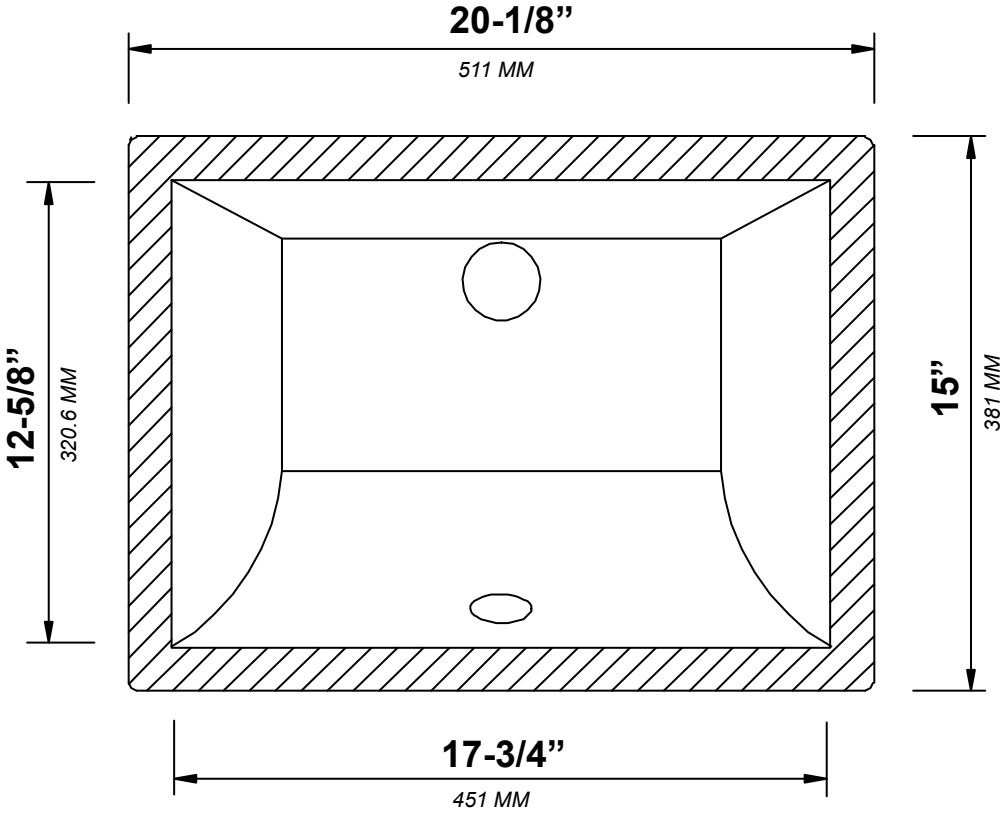

**MALIBU MANGO 30 IN SINGLE SINK
BATHROOM VANITY**

MALIBU MANGO 30 IN SINGLE SINK CABINET

FRONT VIEW

MALIBU MANGO 30 IN SINGLE SINK CABINET

TOP VIEW

MALIBU MANGO 30 IN SINGLE SINK CABINET

BACK VIEW

MALIBU MANGO 30 IN SINGLE SINK CABINET

SIDE VIEW

30 IN SINGLE SINK 2 IN STRAIGHT MITERED EDGE COUNTERTOP

30 IN SINGLE SINK 2 IN STRAIGHT MITERED EDGE COUNTERTOP

NOTE: The dimensions specified below pertain exclusively to **Straight Mitered Edge** countertops. For information regarding **Double Cove Edge** dimensions, please refer to the Double Cove Edge dimensions section.

STANDARD RECTANGULAR UNDERMOUNT SINK

30 IN SINGLE SINK 1.5 IN DOUBLE COVE EDGE COUNTERTOP

30 IN SINGLE SINK 1.5 IN DOUBLE COVE EDGE COUNTERTOP

NOTE: The dimensions specified below pertain exclusively to **Double Cove Edge** countertops. For information regarding **Straight Mitered Edge** dimensions, please refer to the Straight Mitered Edge dimensions section.