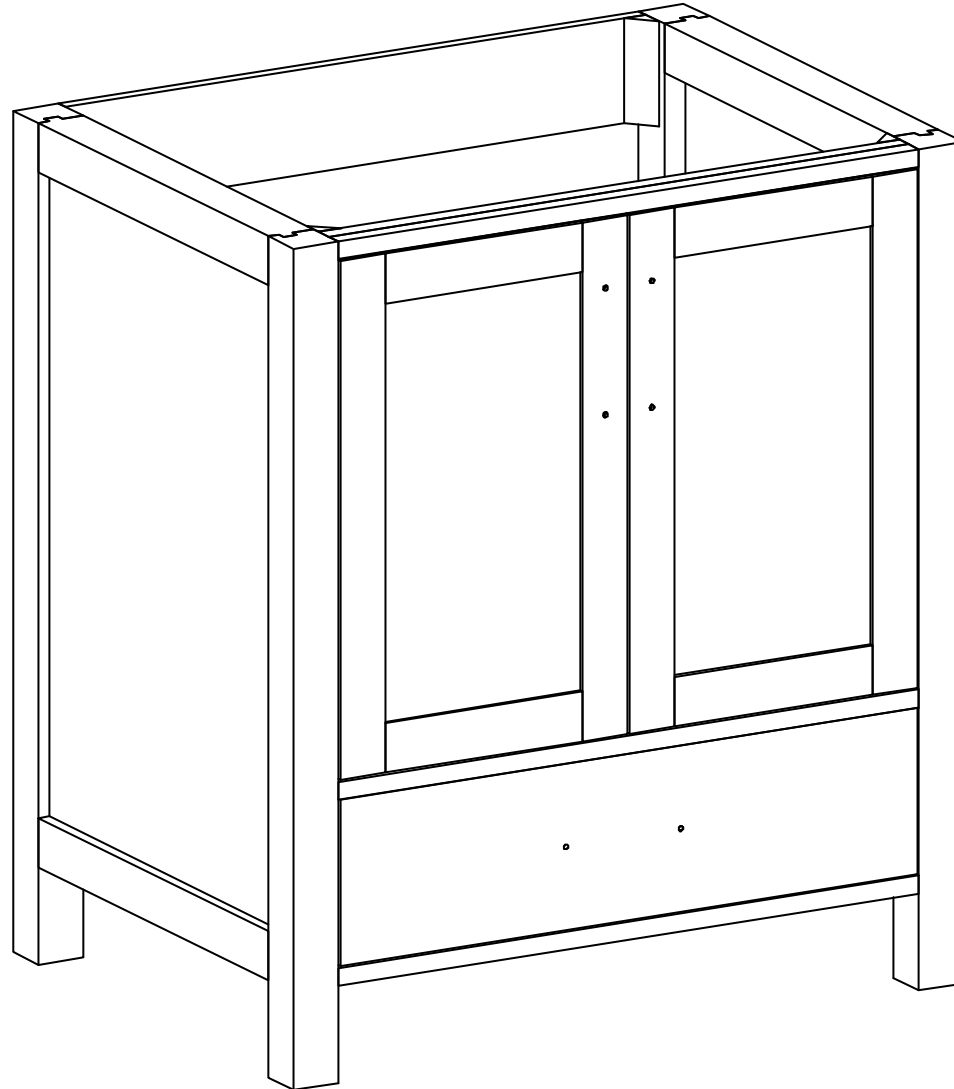

**MALIBU MANGO 30 IN SINGLE SINK
BATHROOM VANITY**

MALIBU MANGO 30 IN SINGLE SINK CABINET

FRONT VIEW

MALIBU MANGO 30 IN SINGLE SINK CABINET

TOP VIEW

MALIBU MANGO 30 IN SINGLE SINK CABINET

BACK VIEW

MALIBU MANGO 30 IN SINGLE SINK CABINET

SIDE VIEW

30 IN SINGLE SINK 2 IN STRAIGHT MITERED EDGE COUNTERTOP

30 IN SINGLE SINK 2 IN STRAIGHT MITERED EDGE COUNTERTOP

NOTE: The dimensions specified below pertain exclusively to **Straight Mitered Edge** countertops. For information regarding **Double Cove Edge** dimensions, please refer to the Double Cove Edge dimensions section.

STANDARD RECTANGULAR UNDERMOUNT SINK

30 IN SINGLE SINK 1.5 IN DOUBLE COVE EDGE COUNTERTOP

30 IN SINGLE SINK 1.5 IN DOUBLE COVE EDGE COUNTERTOP

NOTE: The dimensions specified below pertain exclusively to **Double Cove Edge** countertops. For information regarding **Straight Mitered Edge** dimensions, please refer to the Straight Mitered Edge dimensions section.