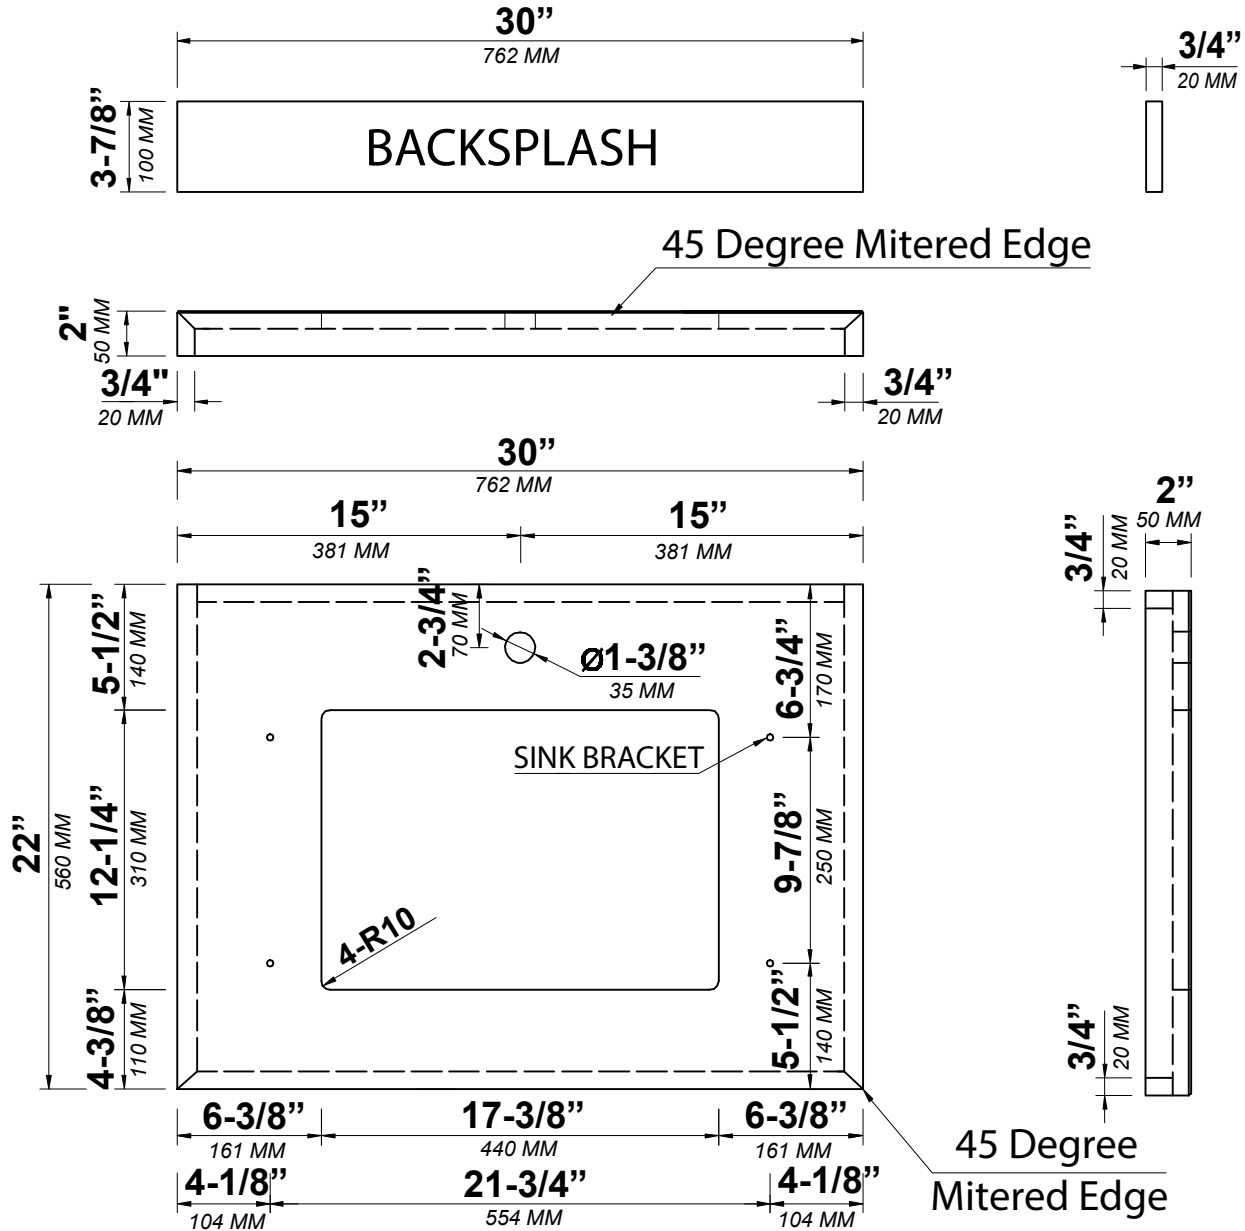

SIDE VIEW

30 IN SINGLE SINK 2 IN STRAIGHT MITERED EDGE COUNTERTOP

30 IN SINGLE SINK 2 IN STRAIGHT MITERED EDGE COUNTERTOP

NOTE: The dimensions specified below pertain exclusively to **Straight Mitered Edge** countertops. For information regarding **Double Cove Edge** dimensions, please refer to the Double Cove Edge dimensions section.

STANDARD RECTANGULAR UNDERMOUNT SINK

30 IN SINGLE SINK 1.5 IN DOUBLE COVE EDGE COUNTERTOP

30 IN SINGLE SINK 1.5 IN DOUBLE COVE EDGE COUNTERTOP

NOTE: The dimensions specified below pertain exclusively to **Double Cove Edge** countertops. For information regarding **Straight Mitered Edge** dimensions, please refer to the Straight Mitered Edge dimensions section.