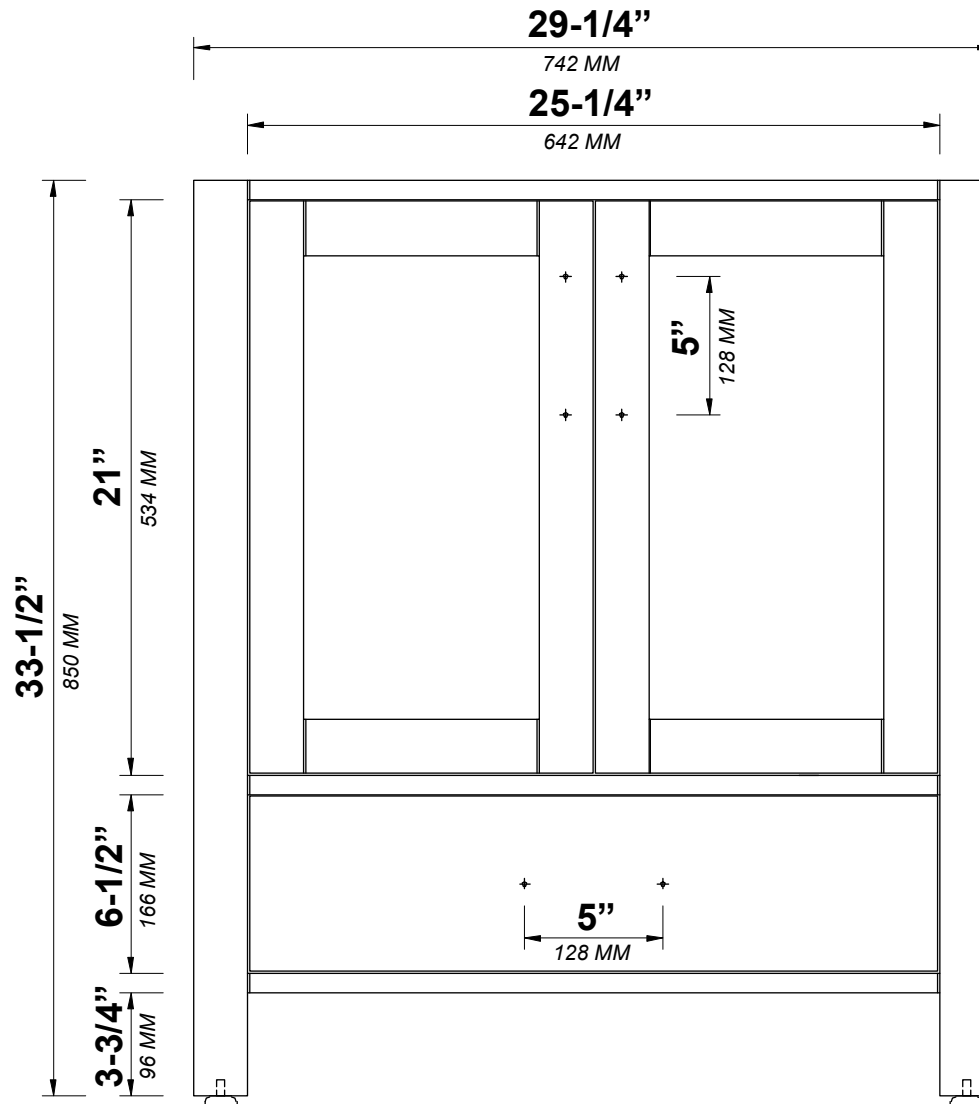

**MALIBU MANGO 30 IN SINGLE SINK
BATHROOM VANITY**

MALIBU MANGO 30 IN SINGLE SINK CABINET

FRONT VIEW

MALIBU MANGO 30 IN SINGLE SINK CABINET

TOP VIEW

MALIBU MANGO 30 IN SINGLE SINK CABINET

BACK VIEW

MALIBU MANGO 30 IN SINGLE SINK CABINET

SIDE VIEW

30 IN SINGLE SINK 2 IN STRAIGHT MITERED EDGE COUNTERTOP

30 IN SINGLE SINK 2 IN STRAIGHT MITERED EDGE COUNTERTOP

NOTE: The dimensions specified below pertain exclusively to **Straight Mitered Edge** countertops. For information regarding **Double Cove Edge** dimensions, please refer to the Double Cove Edge dimensions section.

STANDARD RECTANGULAR UNDERMOUNT SINK

30 IN SINGLE SINK 1.5 IN DOUBLE COVE EDGE COUNTERTOP

30 IN SINGLE SINK 1.5 IN DOUBLE COVE EDGE COUNTERTOP

NOTE: The dimensions specified below pertain exclusively to **Double Cove Edge** countertops. For information regarding **Straight Mitered Edge** dimensions, please refer to the Straight Mitered Edge dimensions section.